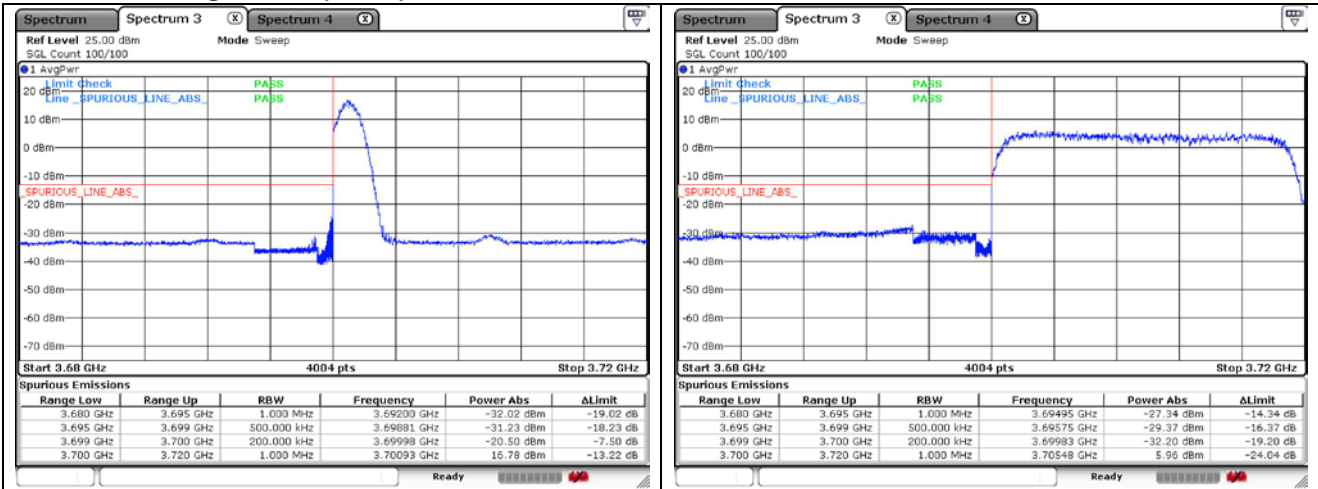

NR band 77_High Band (20 MHz)

DFT-S-OFDM BPSK - Low Channel - 1 RB

DFT-S-OFDM BPSK - Low Channel - Full RB

DFT-S-OFDM BPSK - High Channel - 1 RB

DFT-S-OFDM BPSK - High Channel - Full RB

NR band 78_High Band (20 MHz)

DFT-S-OFDM BPSK - High Channel - 1 RB

DFT-S-OFDM BPSK - High Channel - Full RB

NR band 77_High Band (20 MHz)

DFT-S-OFDM 16QAM - Low Channel - 1 RB

DFT-S-OFDM 16QAM - Low Channel - Full RB

DFT-S-OFDM 16QAM - High Channel - 1 RB