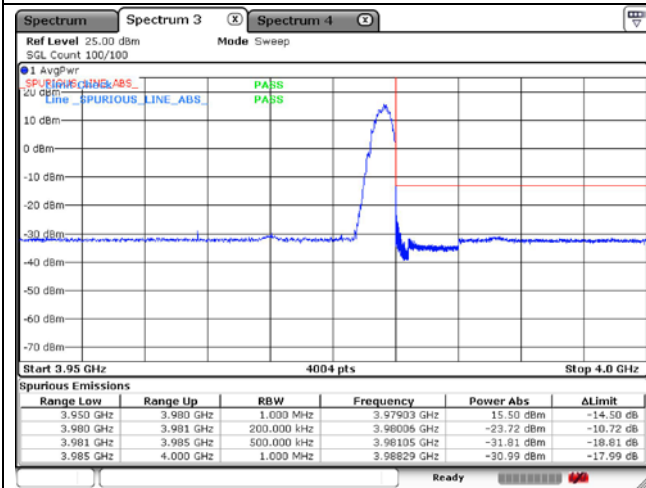

CP-OFDM 16QAM - Low Channel - 1 RB