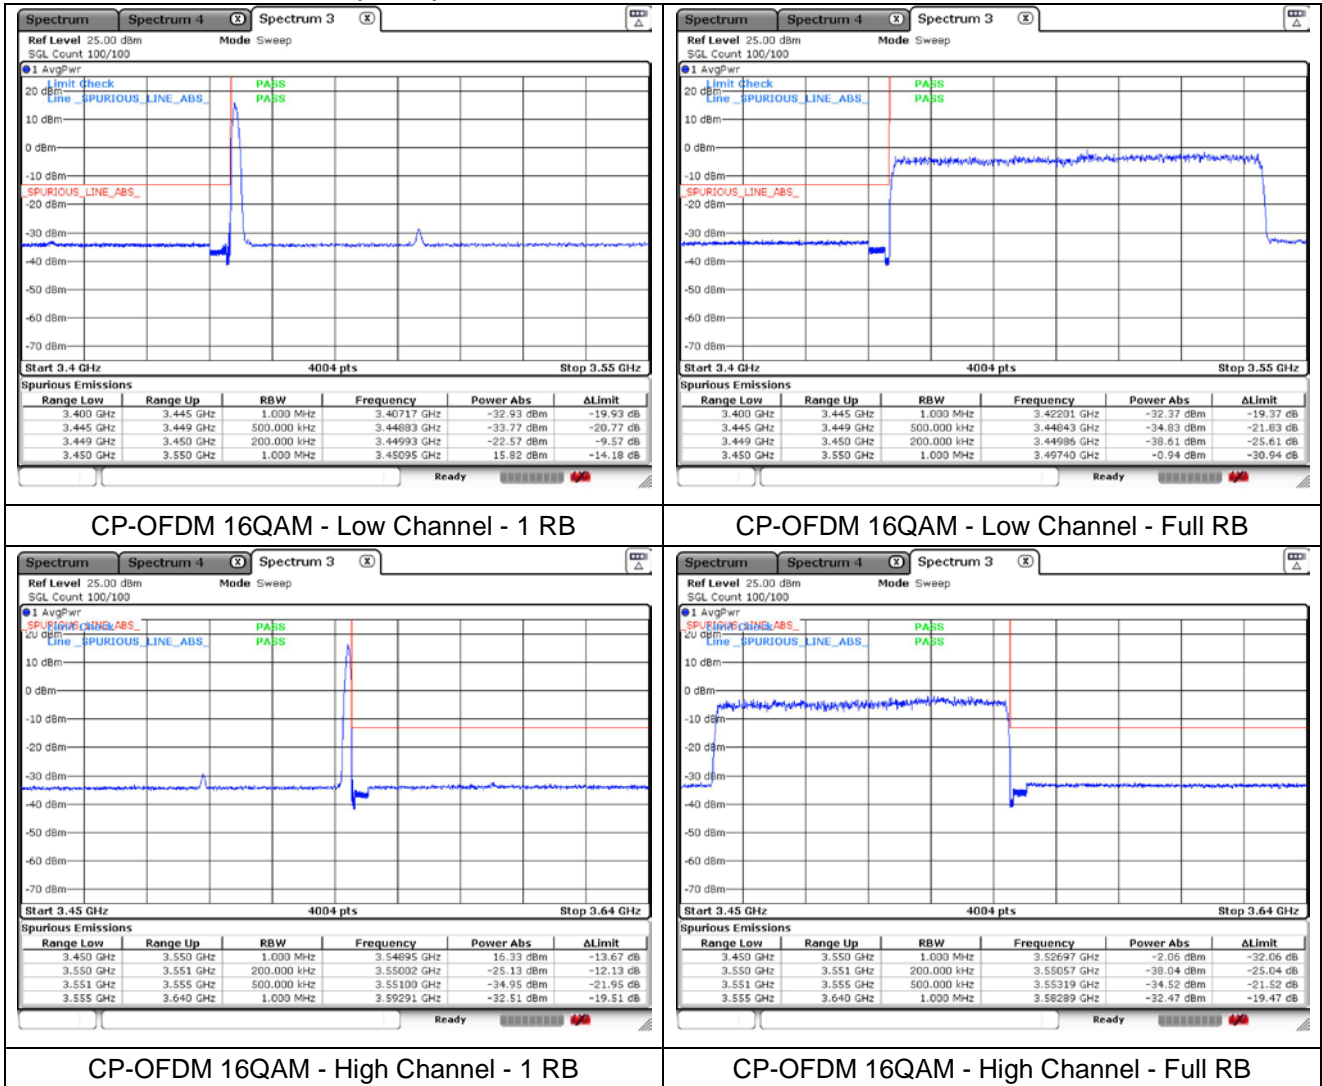

NR band 77/78 Low Band (90 MHz)

NR band 77/78 Low Band (90 MHz)

NR band 77/78 Low Band (90 MHz)

NR band 77/78 Low Band (100 MHz)

NR band 77/78 Low Band (100 MHz)

NR band 77/78 Low Band (100 MHz)

NR band 77/78 Low Band (100 MHz)

NR band 77_High Band (20 MHz)

DFT-S-OFDM BPSK - Low Channel - 1 RB

DFT-S-OFDM BPSK - Low Channel - Full RB

DFT-S-OFDM BPSK - High Channel - 1 RB

DFT-S-OFDM BPSK - High Channel - Full RB

NR band 78_High Band (20 MHz)