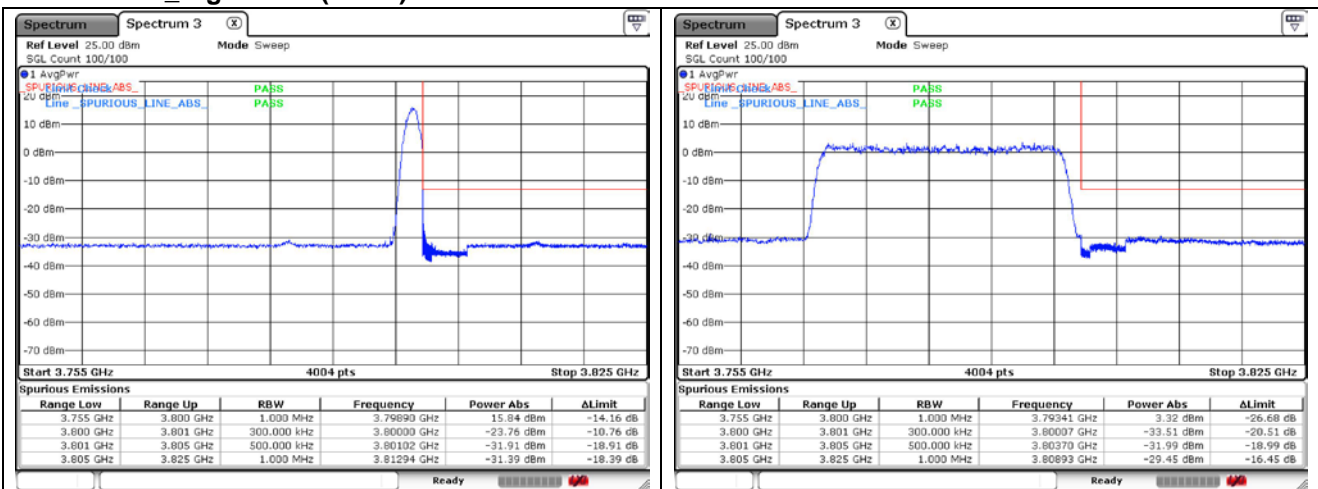

NR band 78_High Band (30 MHz)

DFT-S-OFDM 16QAM - High Channel - 1 RB

DFT-S-OFDM 16QAM - High Channel - Full RB