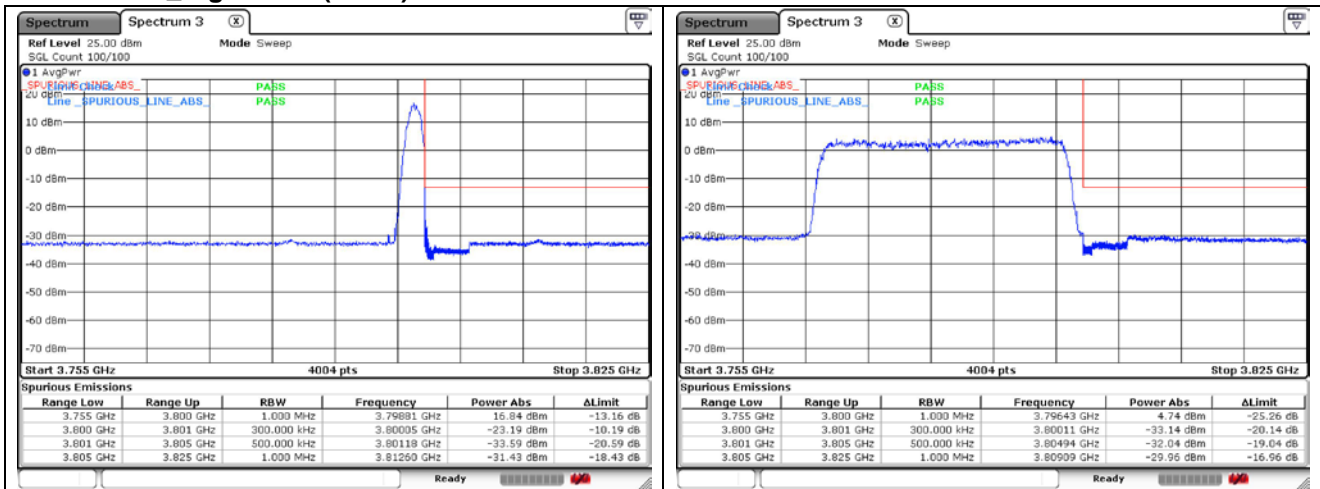

NR band 78_High Band (30 MHz)

DFT-S-OFDM QPSK - High Channel - 1 RB

DFT-S-OFDM QPSK - High Channel - Full RB