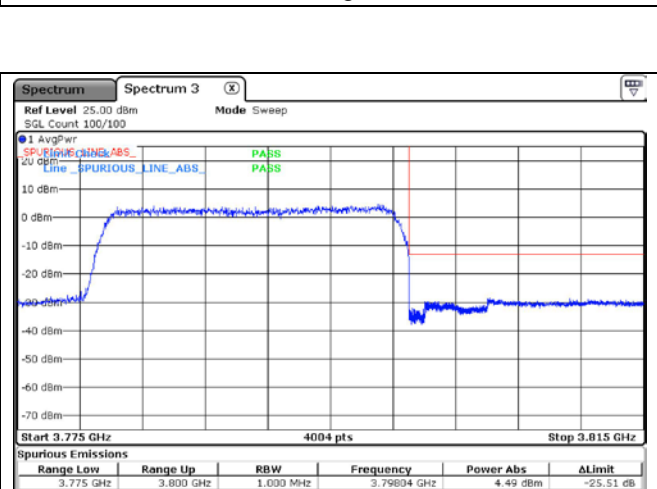

NR band 77_High Band (20 MHz)

CP-OFDM 16QAM - Low Channel - 1 RB

CP-OFDM 16QAM - Low Channel - Full RB

CP-OFDM 16QAM - High Channel - 1 RB

CP-OFDM 16QAM - High Channel - Full RB

NR band 78_High Band (20 MHz)