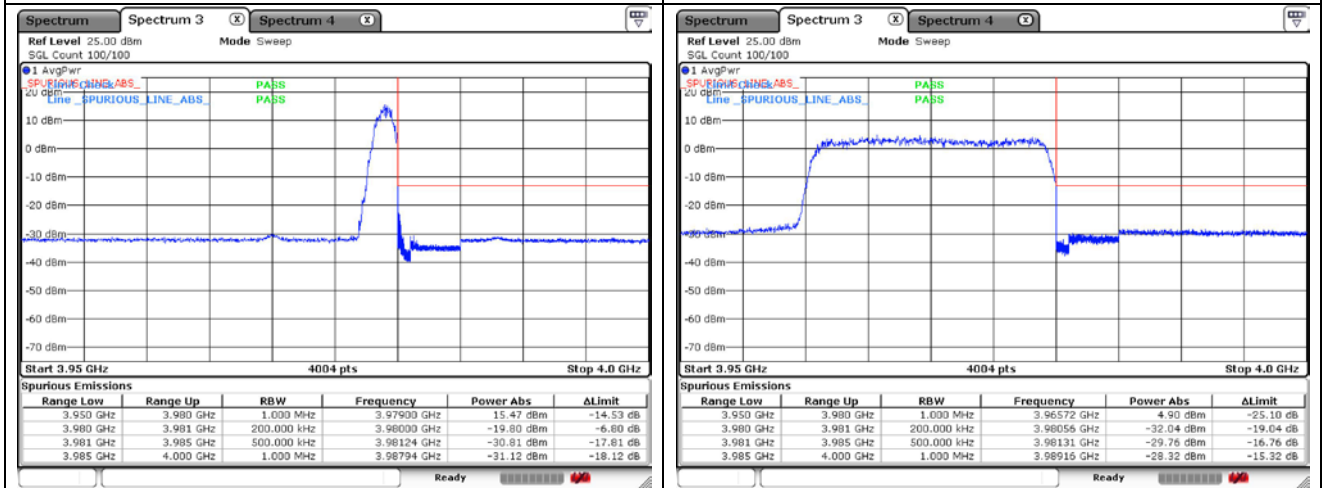

CP-OFDM QPSK - High Channel - 1 RB

CP-OFDM QPSK - High Channel - Full RB