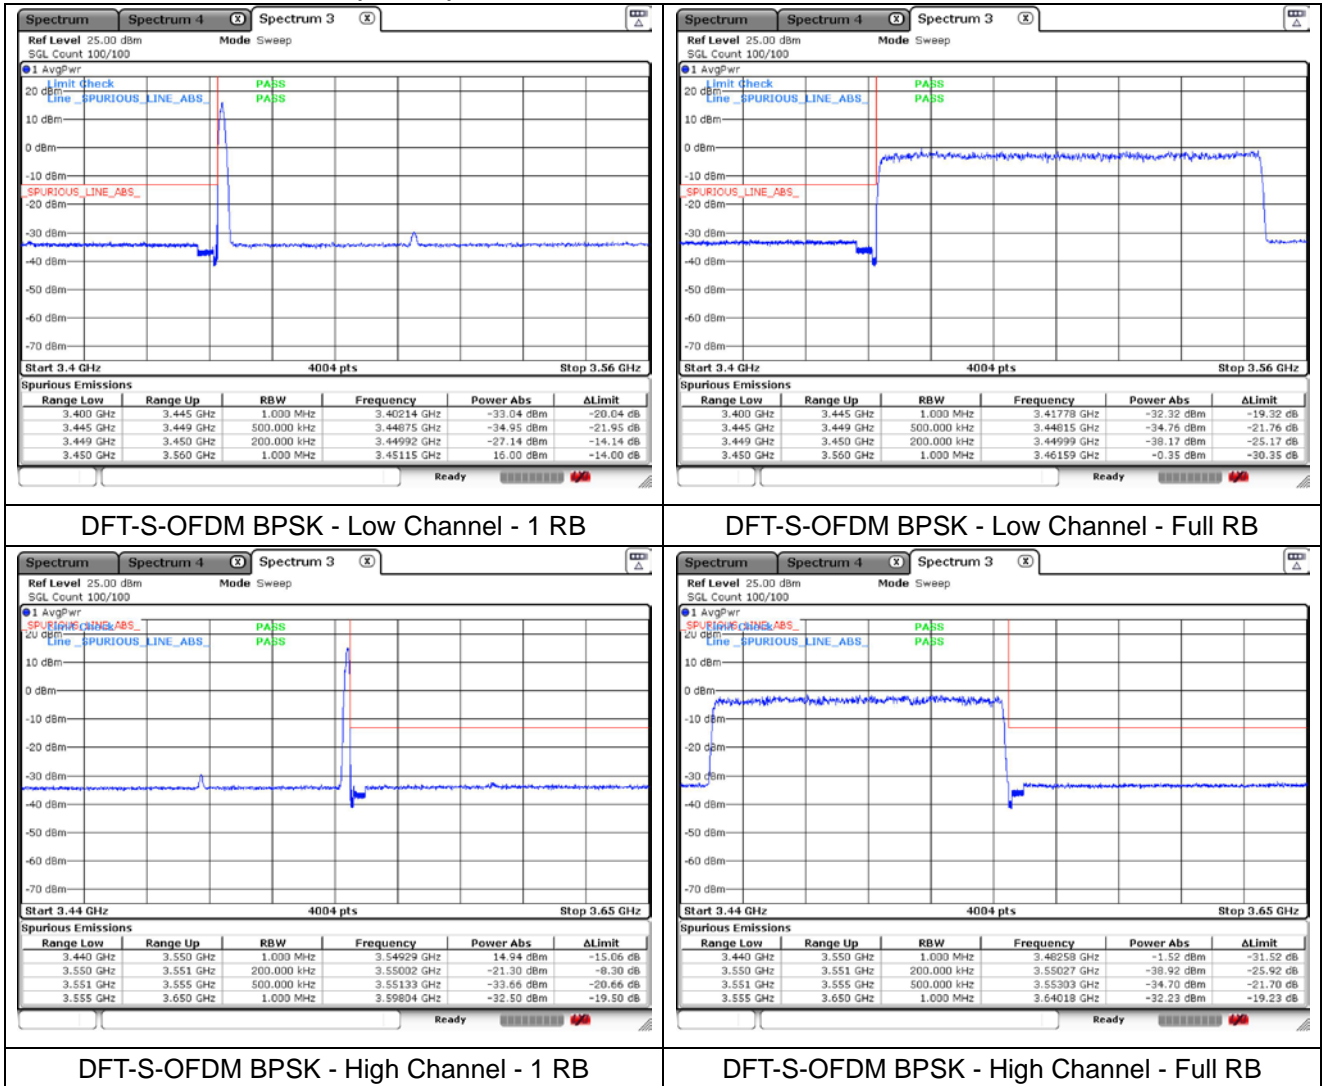

NR band 77/78 Low Band (90 MHz)

NR band 77/78 Low Band (90 MHz)

NR band 77/78 Low Band (90 MHz)

NR band 77/78 Low Band (100 MHz)

NR band 77/78 Low Band (100 MHz)

NR band 77/78 Low Band (100 MHz)

NR band 77/78 Low Band (100 MHz)

NR band 77_High Band (20 MHz)

DFT-S-OFDM BPSK - Low Channel - 1 RB

DFT-S-OFDM BPSK - Low Channel - Full RB

DFT-S-OFDM BPSK - High Channel - 1 RB

DFT-S-OFDM BPSK - High Channel - Full RB

NR band 78_High Band (20 MHz)

DFT-S-OFDM BPSK - High Channel - 1 RB

DFT-S-OFDM BPSK - High Channel - Full RB

NR band 77_High Band (20 MHz)

DFT-S-OFDM 16QAM - Low Channel - 1 RB

DFT-S-OFDM 16QAM - Low Channel - Full RB

DFT-S-OFDM 16QAM - High Channel - 1 RB