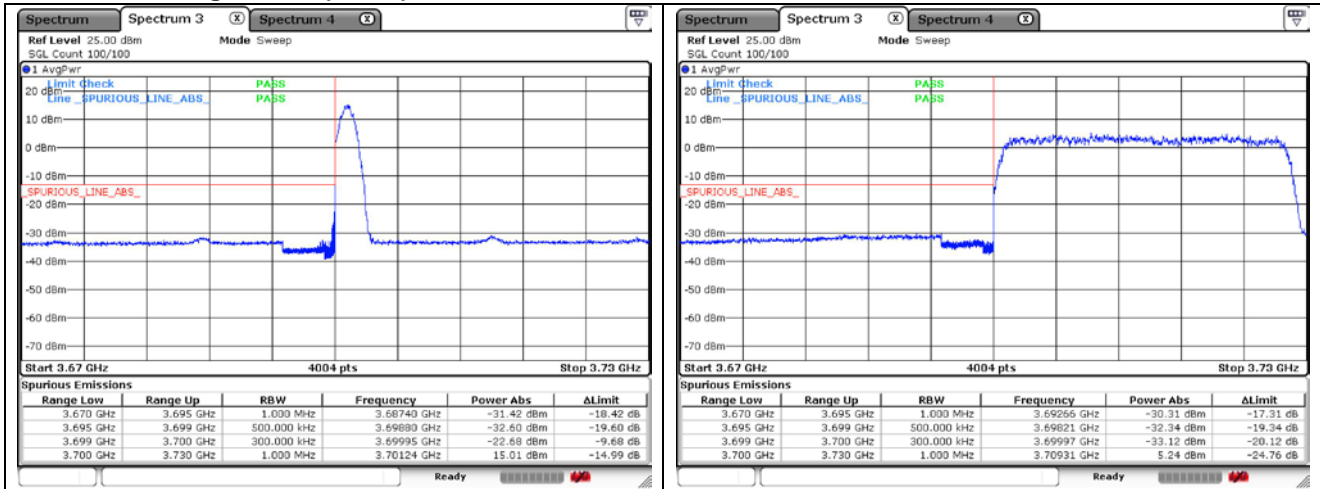

NR band 77_High Band (30 MHz)

DFT-S-OFDM QPSK - Low Channel - 1 RB

DFT-S-OFDM QPSK - Low Channel - Full RB