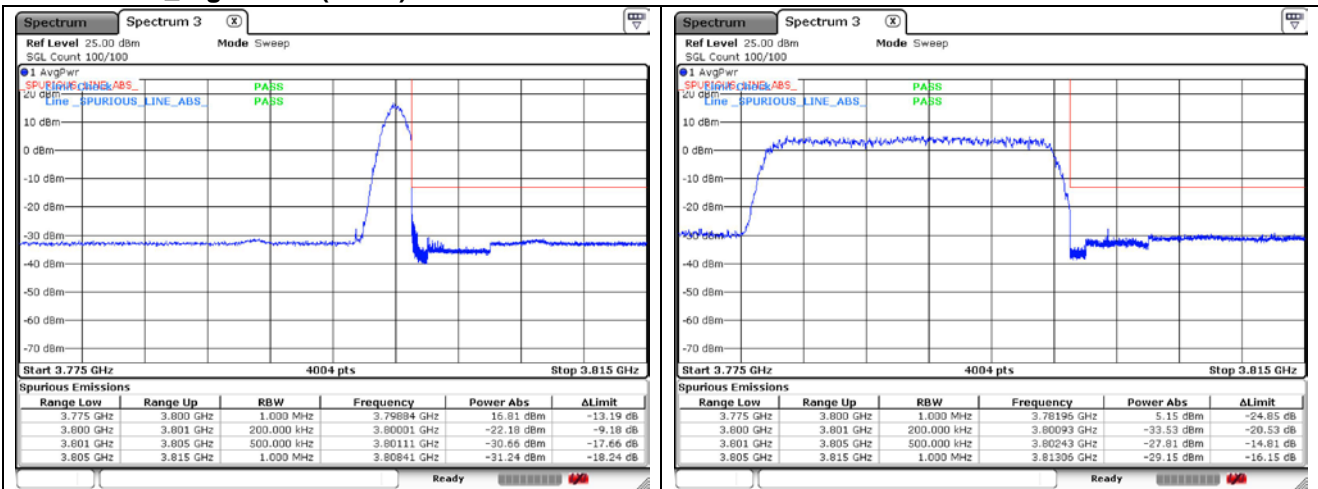

NR band 78_High Band (20 MHz)

DFT-S-OFDM 16QAM - High Channel - 1 RB

DFT-S-OFDM 16QAM - High Channel - Full RB