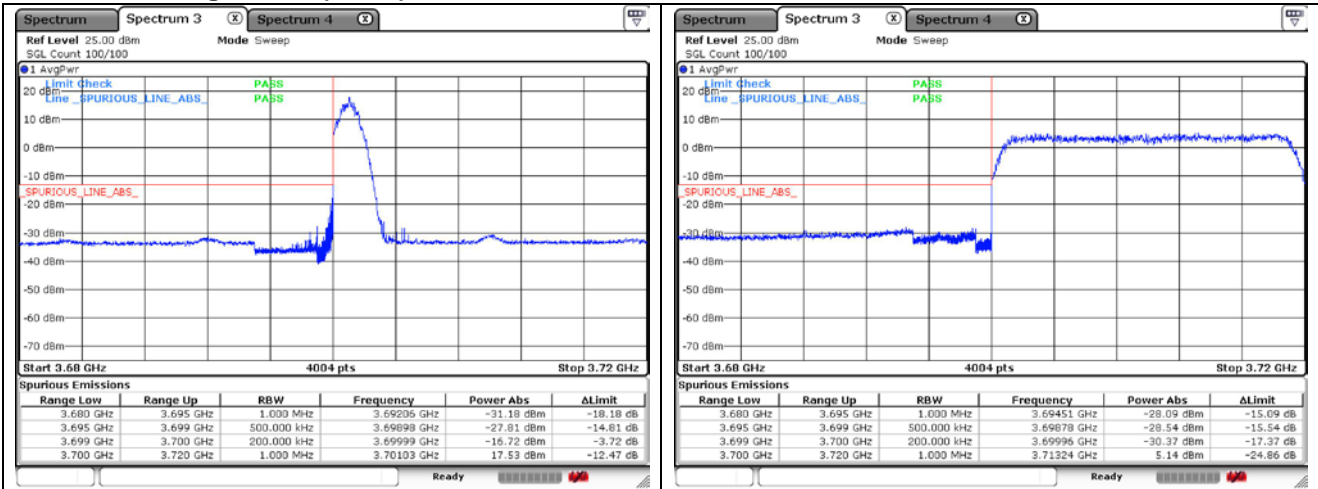

NR band 77_High Band (20 MHz)