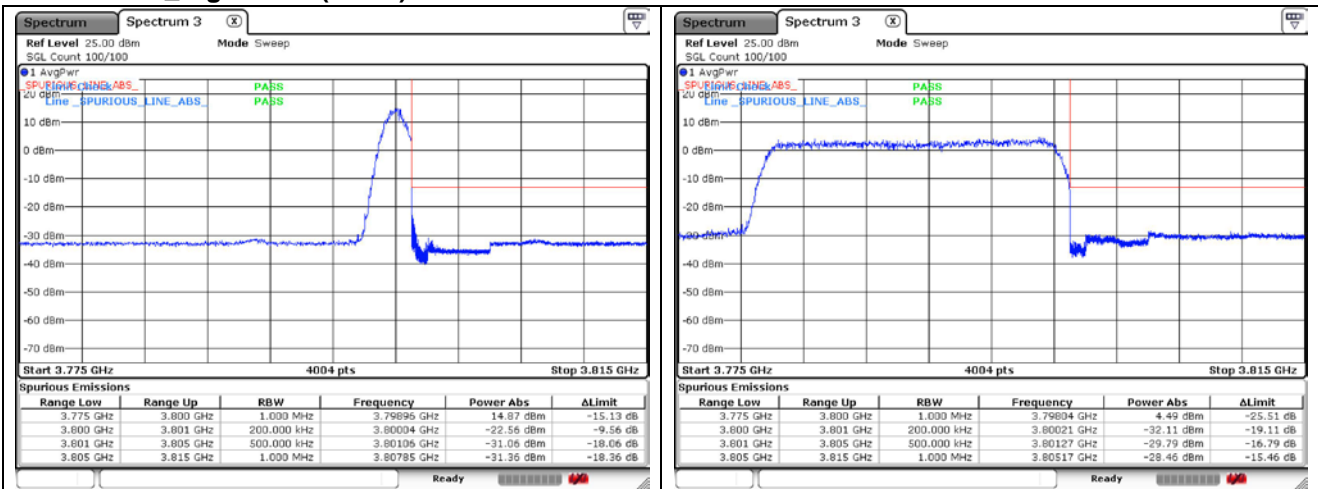

NR band 77_High Band (20 MHz)

CP-OFDM 16QAM - Low Channel - 1 RB

CP-OFDM 16QAM - Low Channel - Full RB

CP-OFDM 16QAM - High Channel - 1 RB

CP-OFDM 16QAM - High Channel - Full RB

NR band 78_High Band (20 MHz)