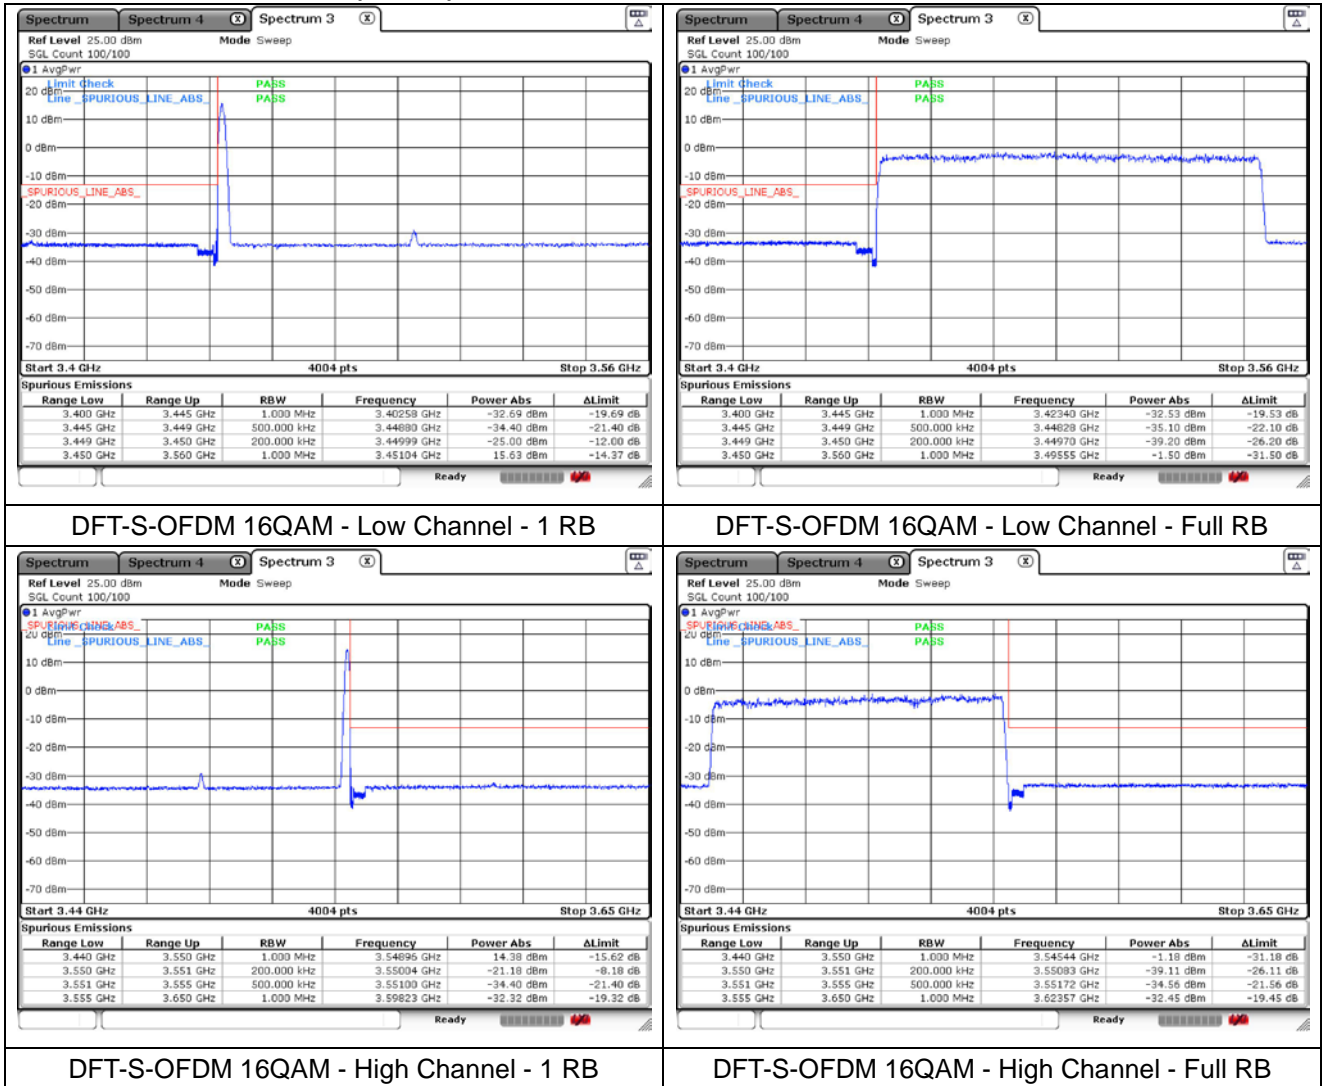

NR band 77/78 Low Band (90 MHz)

NR band 77/78 Low Band (90 MHz)

NR band 77/78 Low Band (90 MHz)

NR band 77/78 Low Band (100 MHz)

NR band 77/78 Low Band (100 MHz)

NR band 77/78 Low Band (100 MHz)

NR band 77/78 Low Band (100 MHz)

NR band 77_High Band (20 MHz)

DFT-S-OFDM BPSK - Low Channel - 1 RB

DFT-S-OFDM BPSK - Low Channel - Full RB

DFT-S-OFDM BPSK - High Channel - 1 RB

DFT-S-OFDM BPSK - High Channel - Full RB

NR band 78_High Band (20 MHz)