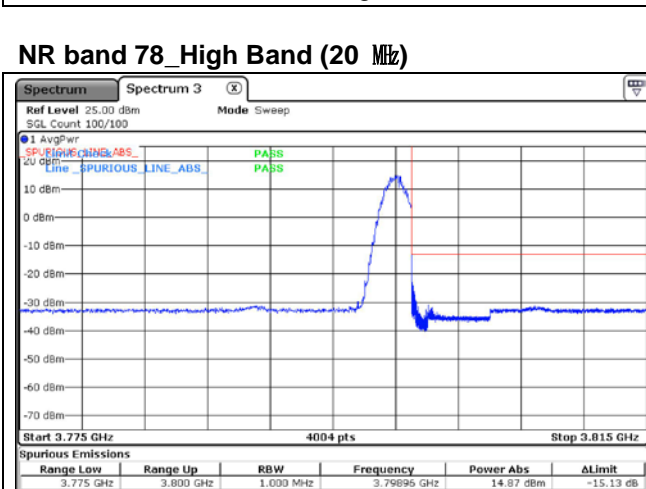

NR band 77_High Band (20 MHz)

CP-OFDM 16QAM - Low Channel - 1 RB

CP-OFDM 16QAM - Low Channel - Full RB

CP-OFDM 16QAM - High Channel - 1 RB

CP-OFDM 16QAM - High Channel - Full RB

NR band 78_High Band (20 MHz)