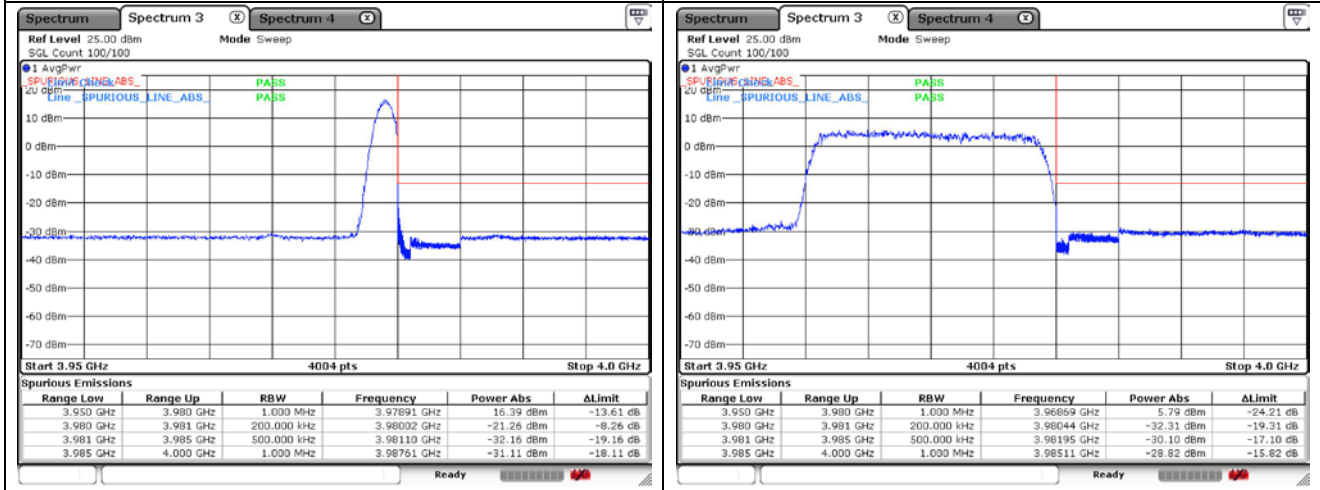

NR band 77/78 Low Band (90 MHz)

NR band 77/78 Low Band (90 MHz)

NR band 77/78 Low Band (90 MHz)

NR band 77/78 Low Band (100 MHz)

NR band 77/78 Low Band (100 MHz)

NR band 77/78 Low Band (100 MHz)

NR band 77/78 Low Band (100 MHz)

NR band 77_High Band (20 MHz)

DFT-S-OFDM BPSK - Low Channel - 1 RB

DFT-S-OFDM BPSK - Low Channel - Full RB

DFT-S-OFDM BPSK - High Channel - 1 RB

DFT-S-OFDM BPSK - High Channel - Full RB

NR band 78_High Band (20 MHz)