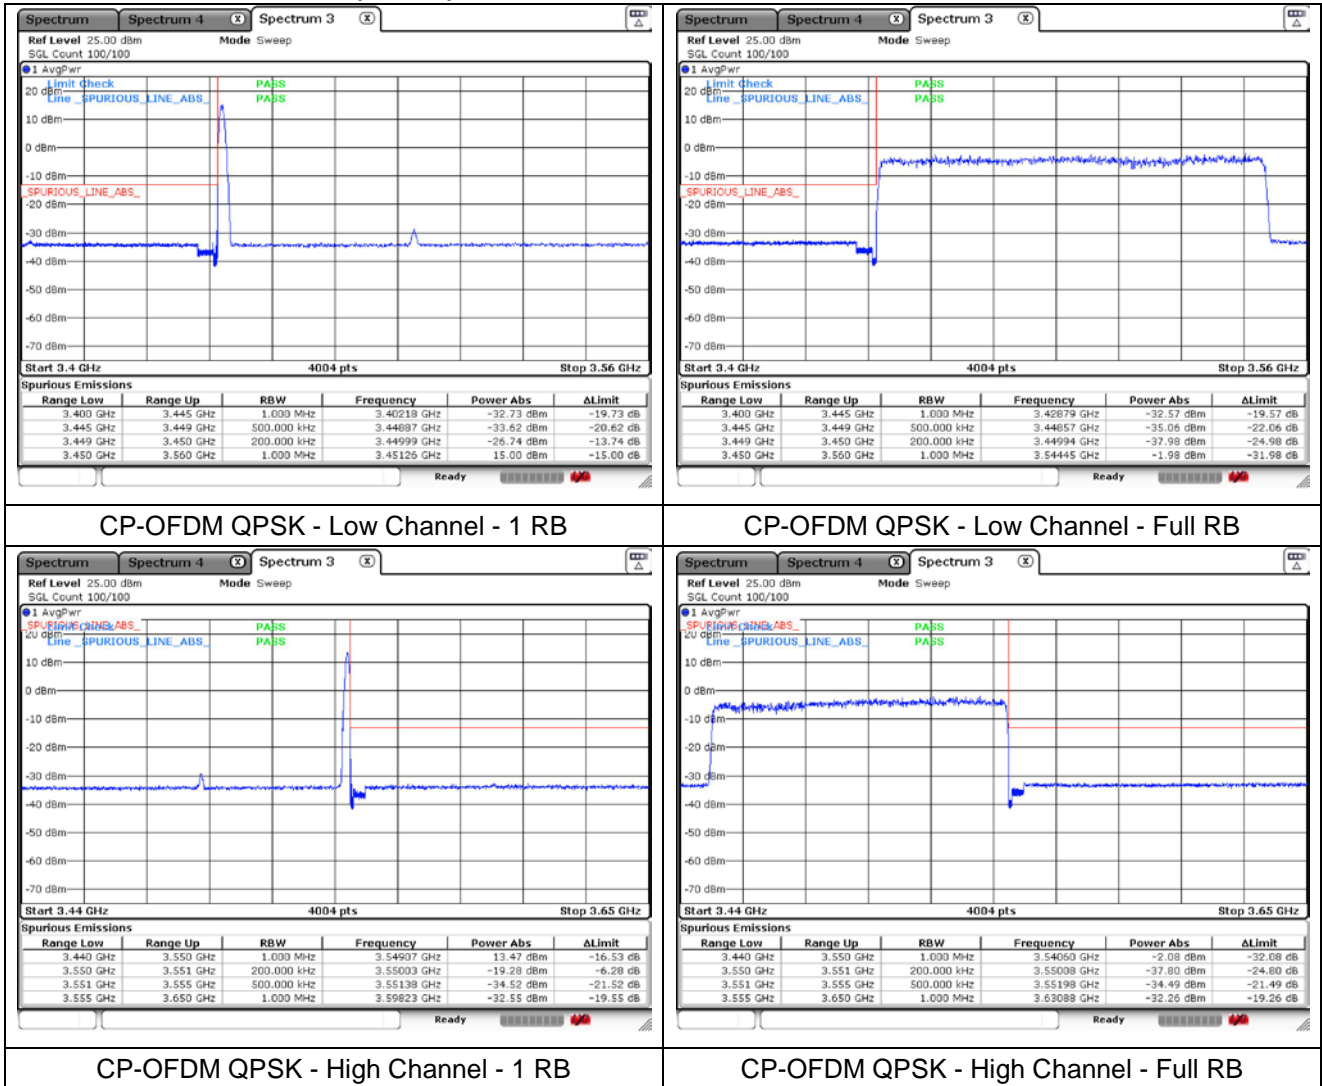

NR band 77/78 Low Band (90 MHz)

NR band 77/78 Low Band (90 MHz)

NR band 77/78 Low Band (90 MHz)

NR band 77/78 Low Band (100 MHz)

NR band 77/78 Low Band (100 MHz)

NR band 77/78 Low Band (100 MHz)

NR band 77/78 Low Band (100 MHz)

NR band 77_High Band (20 MHz)

DFT-S-OFDM BPSK - Low Channel - 1 RB

DFT-S-OFDM BPSK - Low Channel - Full RB

DFT-S-OFDM BPSK - High Channel - 1 RB

DFT-S-OFDM BPSK - High Channel - Full RB

NR band 78_High Band (20 MHz)