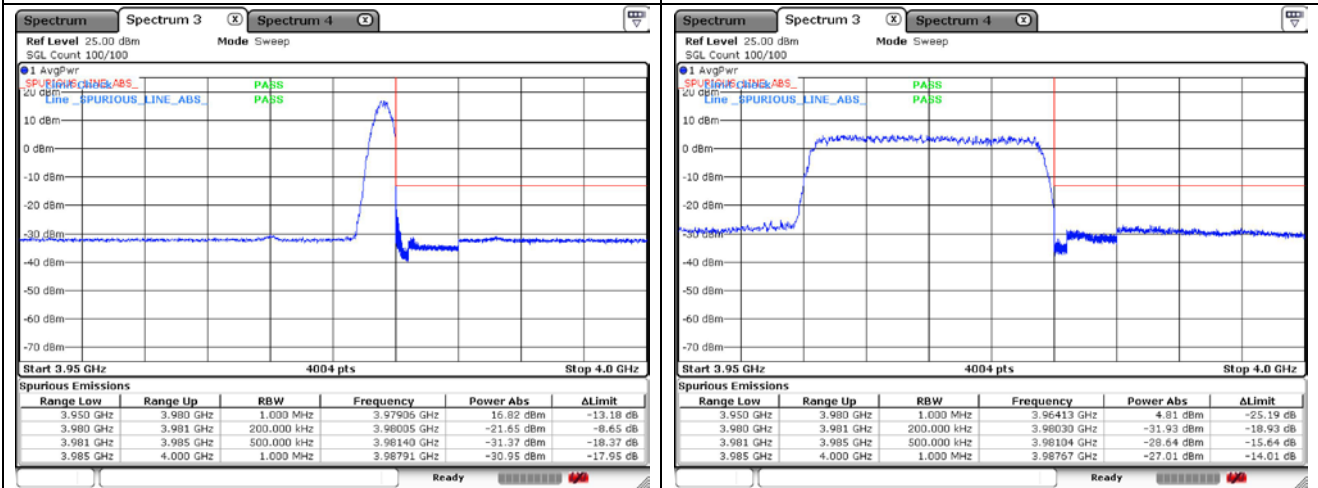

DFT-S-OFDM BPSK - High Channel - 1 RB

DFT-S-OFDM BPSK - High Channel - Full RB

NR band 77_High Band (20 MHz)

DFT-S-OFDM 16QAM - Low Channel - 1 RB

DFT-S-OFDM 16QAM - Low Channel - Full RB

DFT-S-OFDM 16QAM - High Channel - 1 RB