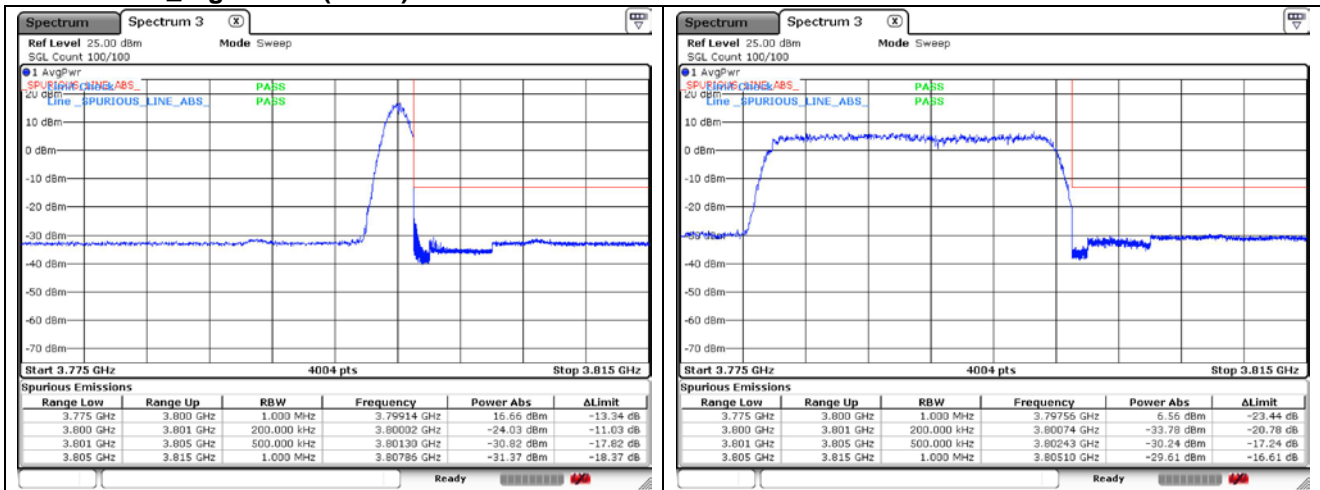

NR band 77_High Band (20 MHz)

DFT-S-OFDM BPSK - Low Channel - 1 RB

DFT-S-OFDM BPSK - Low Channel - Full RB

DFT-S-OFDM BPSK - High Channel - 1 RB

DFT-S-OFDM BPSK - High Channel - Full RB

NR band 78_High Band (20 MHz)

DFT-S-OFDM BPSK - High Channel - 1 RB

DFT-S-OFDM BPSK - High Channel - Full RB

NR band 77_High Band (20 MHz)

DFT-S-OFDM 16QAM - Low Channel - 1 RB

DFT-S-OFDM 16QAM - Low Channel - Full RB

DFT-S-OFDM 16QAM - High Channel - 1 RB