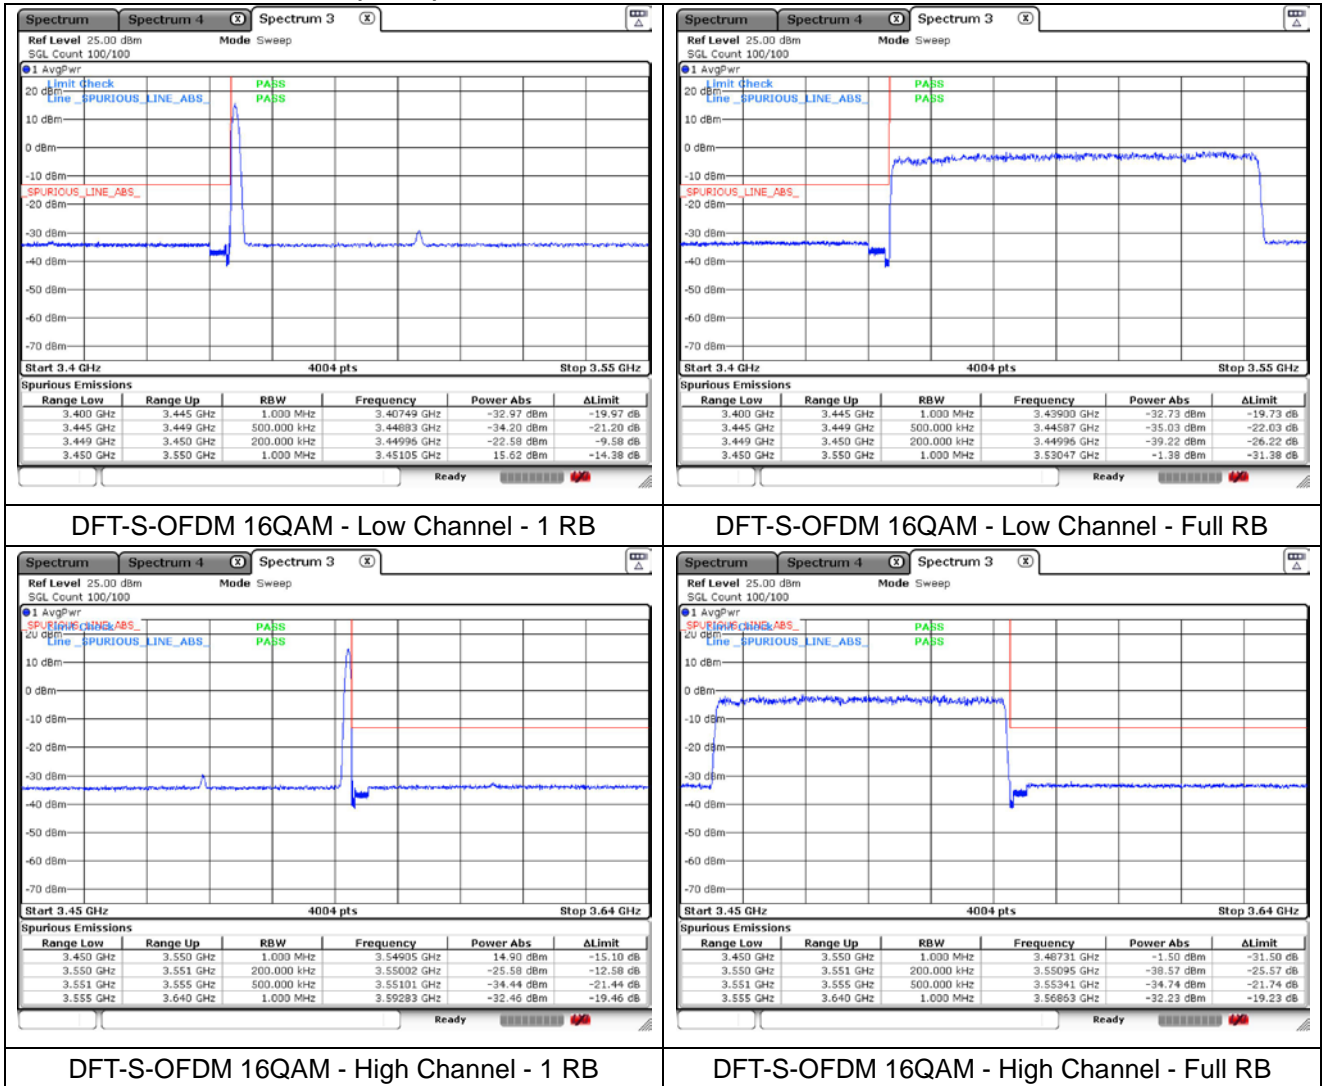

NR band 77/78 Low Band (90 MHz)

NR band 77/78 Low Band (90 MHz)

NR band 77/78 Low Band (90 MHz)

NR band 77/78 Low Band (100 MHz)

NR band 77/78 Low Band (100 MHz)

NR band 77/78 Low Band (100 MHz)

NR band 77/78 Low Band (100 MHz)

NR band 77_High Band (20 MHz)

DFT-S-OFDM BPSK - Low Channel - 1 RB

DFT-S-OFDM BPSK - Low Channel - Full RB

DFT-S-OFDM BPSK - High Channel - 1 RB

DFT-S-OFDM BPSK - High Channel - Full RB

NR band 78_High Band (20 MHz)