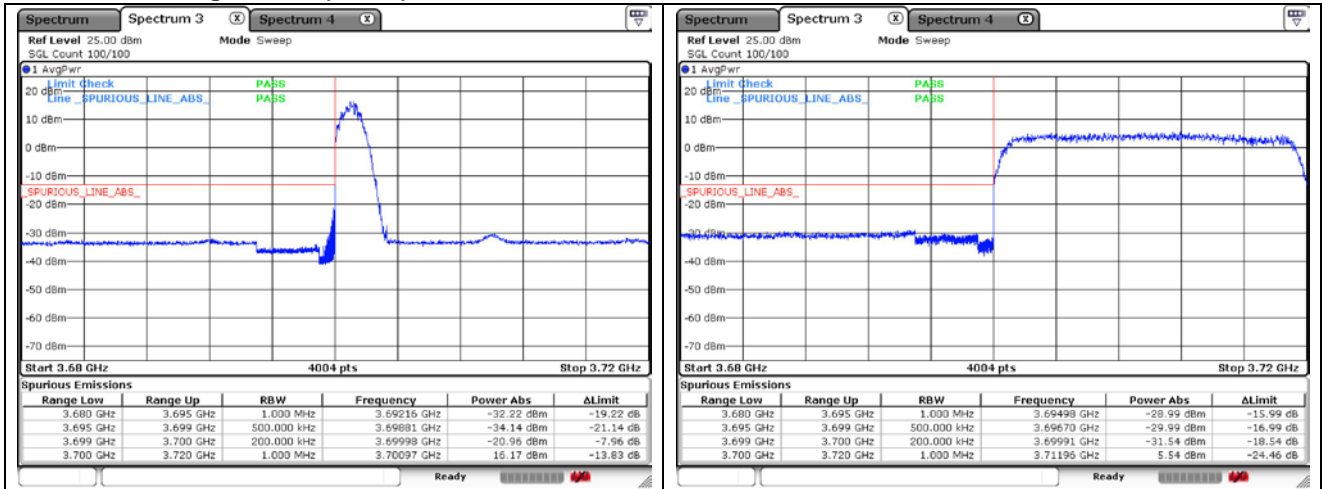

DFT-S-OFDM 16QAM - High Channel - Full RB

NR band 78_High Band (20 MHz)

DFT-S-OFDM 16QAM - High Channel - 1 RB

DFT-S-OFDM 16QAM - High Channel - Full RB

NR band 77_High Band (20 MHz)

CP-OFDM QPSK - Low Channel - 1 RB