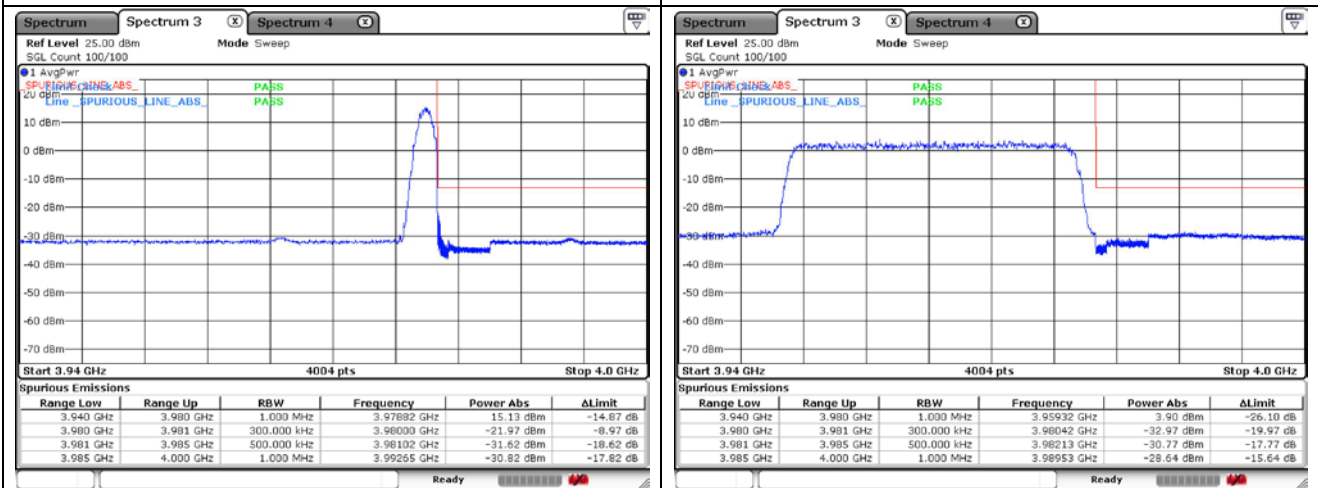

DFT-S-OFDM 16QAM - High Channel - 1 RB

DFT-S-OFDM 16QAM - High Channel - Full RB