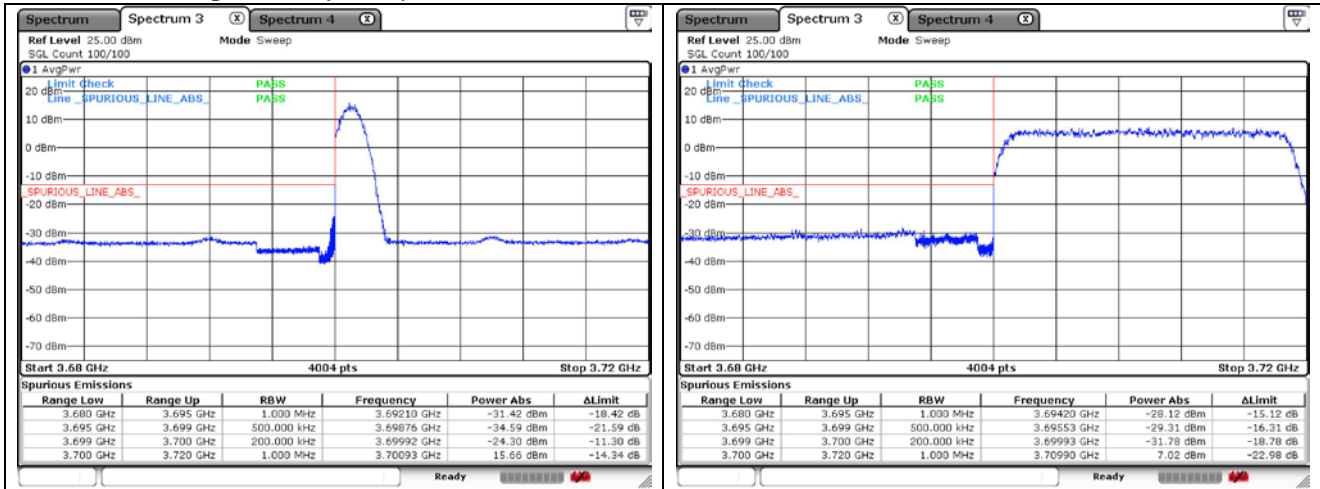

NR band 77/78 Low Band (90 MHz)

NR band 77/78 Low Band (90 MHz)

NR band 77/78 Low Band (90 MHz)

NR band 77/78 Low Band (100 MHz)

NR band 77/78 Low Band (100 MHz)

NR band 77/78 Low Band (100 MHz)

NR band 77/78 Low Band (100 MHz)

NR band 77_High Band (20 MHz)

DFT-S-OFDM BPSK - Low Channel - 1 RB

DFT-S-OFDM BPSK - Low Channel - Full RB

DFT-S-OFDM BPSK - High Channel - 1 RB

DFT-S-OFDM BPSK - High Channel - Full RB

NR band 78_High Band (20 MHz)