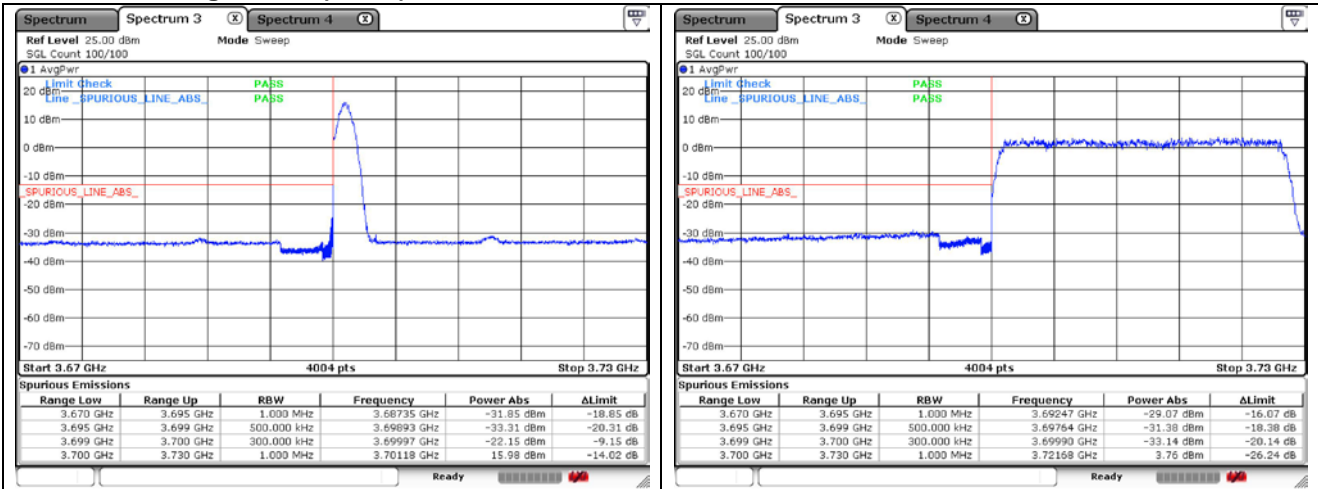

DFT-S-OFDM QPSK - High Channel - Full RB

NR band 78_High Band (30 MHz)

DFT-S-OFDM QPSK - High Channel - 1 RB

DFT-S-OFDM QPSK - High Channel - Full RB

NR band 77_High Band (30 MHz)

DFT-S-OFDM 16QAM - Low Channel - 1 RB