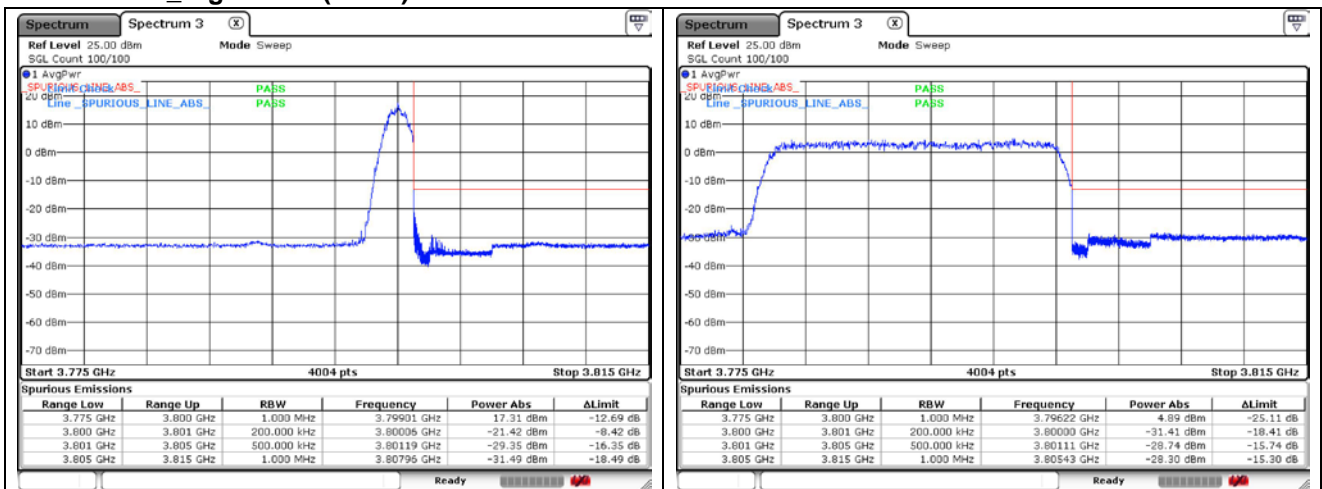

NR band 78_High Band (20 MHz)

CP-OFDM QPSK - High Channel - 1 RB

CP-OFDM QPSK - High Channel - Full RB