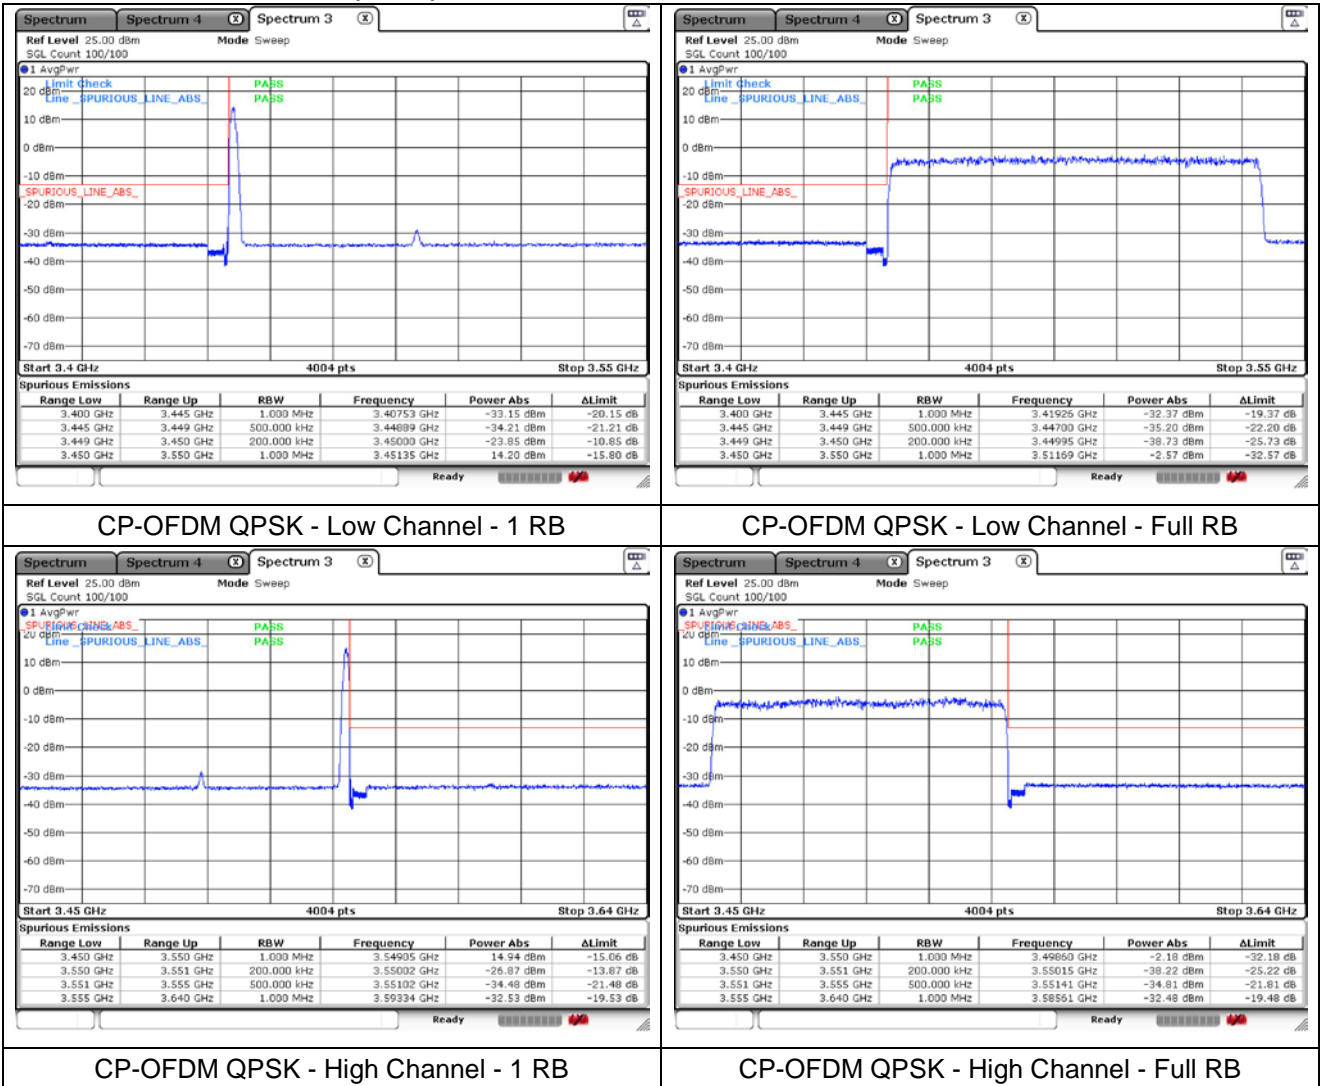

NR band 77/78 Low Band (90 MHz)

NR band 77/78 Low Band (90 MHz)

NR band 77/78 Low Band (90 MHz)

NR band 77/78 Low Band (100 MHz)

NR band 77/78 Low Band (100 MHz)

NR band 77/78 Low Band (100 MHz)

NR band 77/78 Low Band (100 MHz)

NR band 77_High Band (20 MHz)

DFT-S-OFDM BPSK - Low Channel - 1 RB

DFT-S-OFDM BPSK - Low Channel - Full RB

DFT-S-OFDM BPSK - High Channel - 1 RB

DFT-S-OFDM BPSK - High Channel - Full RB

NR band 78_High Band (20 MHz)