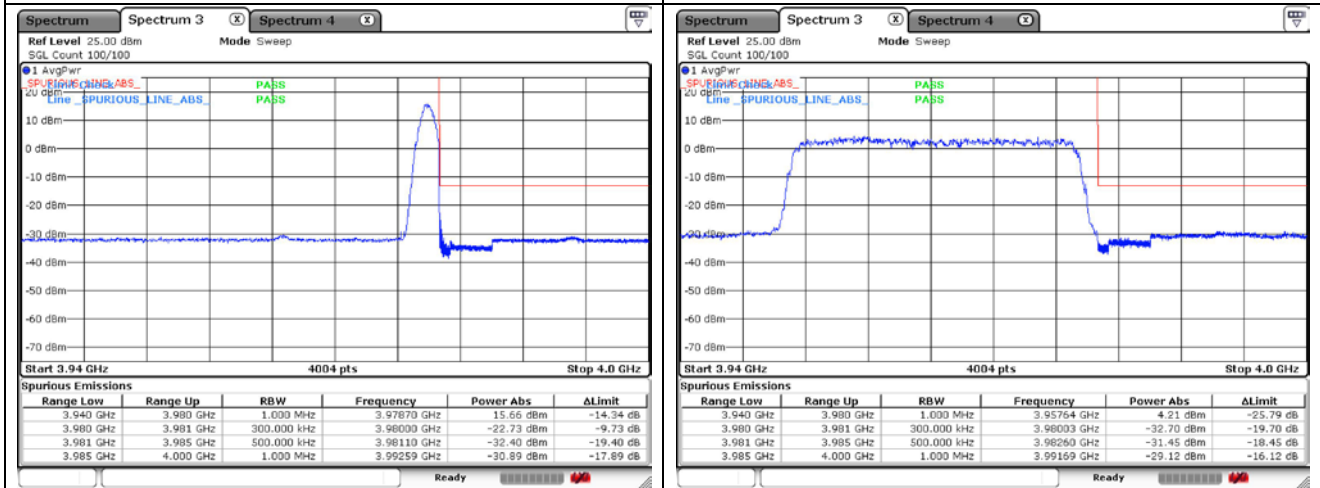

CP-OFDM 16QAM - High Channel - 1 RB

CP-OFDM 16QAM - High Channel - Full RB

NR band 77_High Band (30 MHz)

DFT-S-OFDM QPSK - Low Channel - 1 RB

DFT-S-OFDM QPSK - Low Channel - Full RB

DFT-S-OFDM QPSK - High Channel - 1 RB