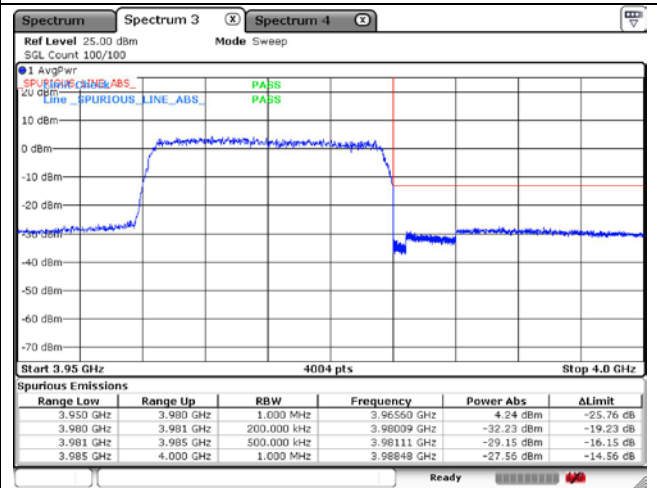

CP-OFDM 16QAM - Low Channel - Full RB