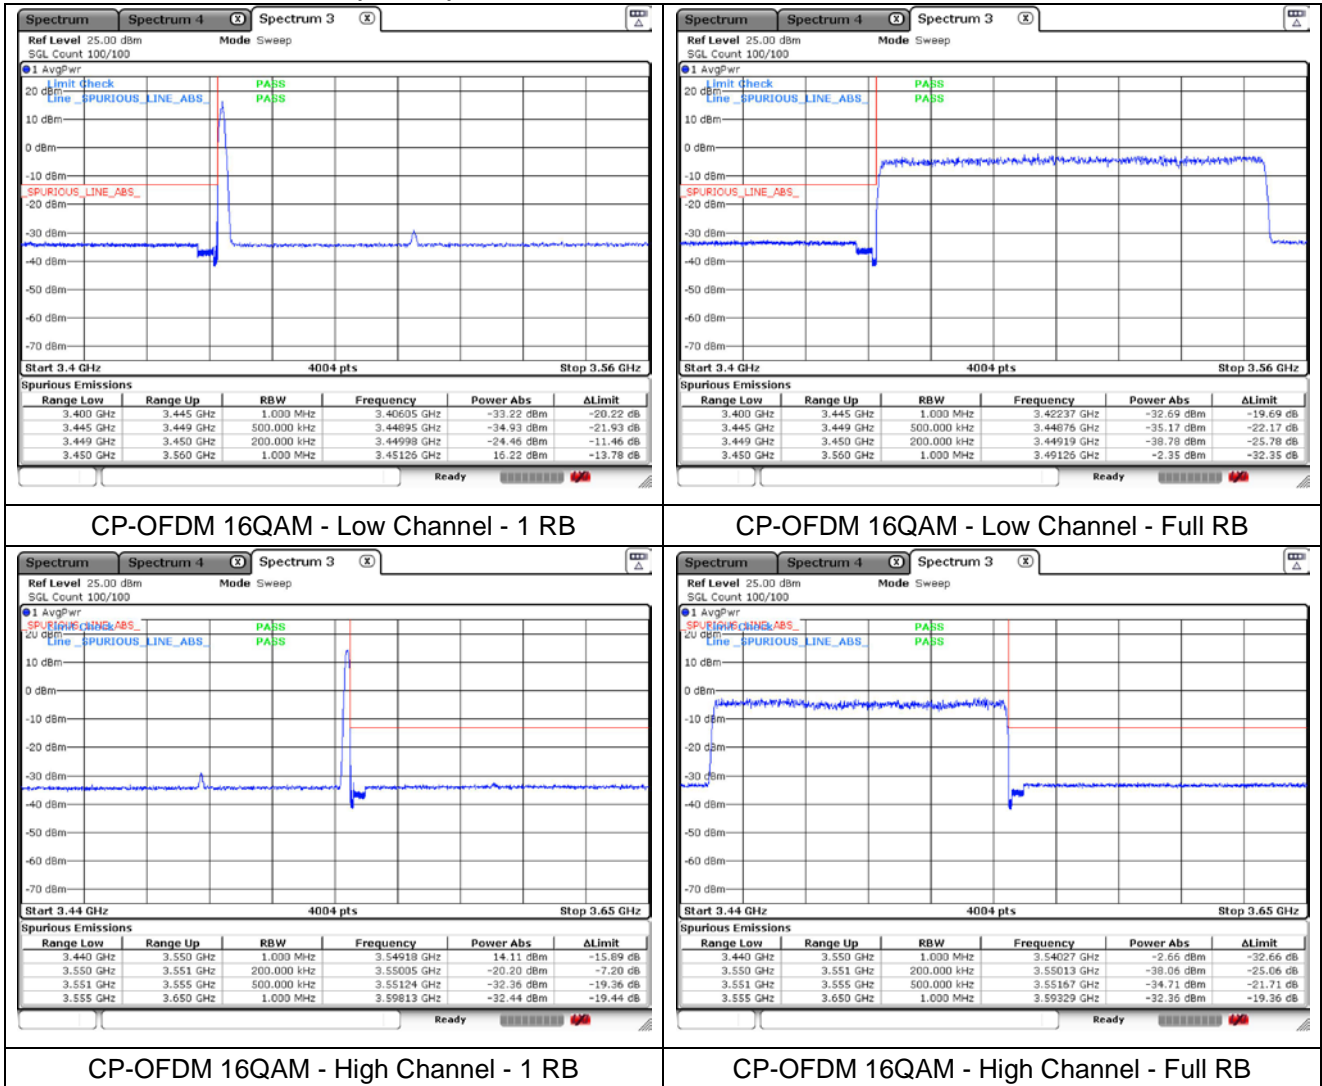

NR band 77/78 Low Band (90 MHz)

NR band 77/78 Low Band (90 MHz)

NR band 77/78 Low Band (90 MHz)

NR band 77/78 Low Band (100 MHz)

NR band 77/78 Low Band (100 MHz)

NR band 77/78 Low Band (100 MHz)

NR band 77/78 Low Band (100 MHz)

NR band 77_High Band (20 MHz)

DFT-S-OFDM BPSK - Low Channel - 1 RB

DFT-S-OFDM BPSK - Low Channel - Full RB

DFT-S-OFDM BPSK - High Channel - 1 RB

DFT-S-OFDM BPSK - High Channel - Full RB

NR band 78_High Band (20 MHz)