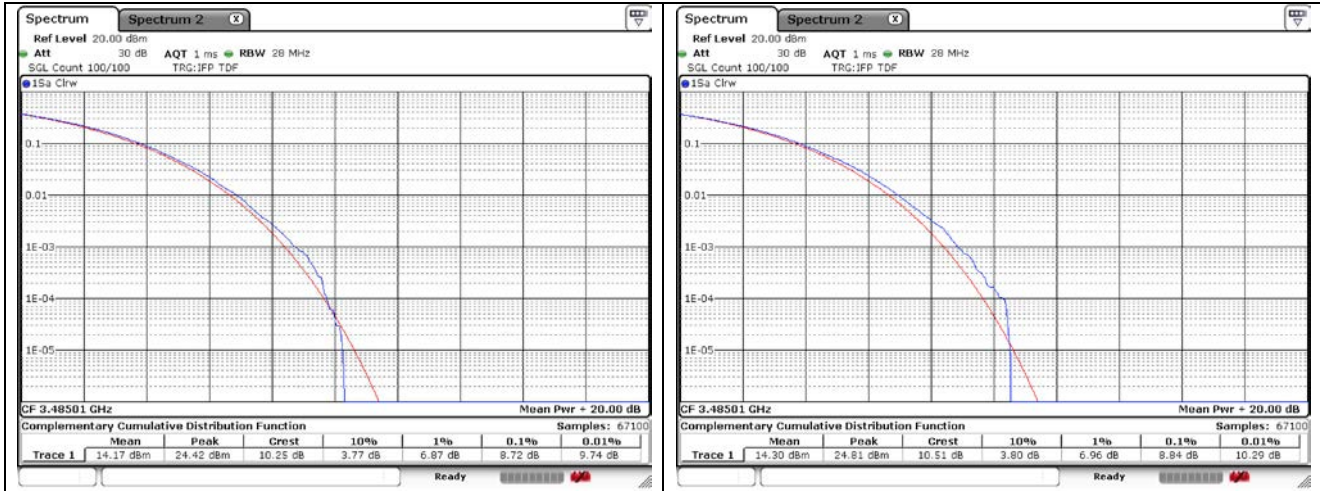

70 MHz Low Channel - Full RB - CP-OFDM_Port 1

70 MHz Low Channel - Full RB - CP-OFDM_Port 2