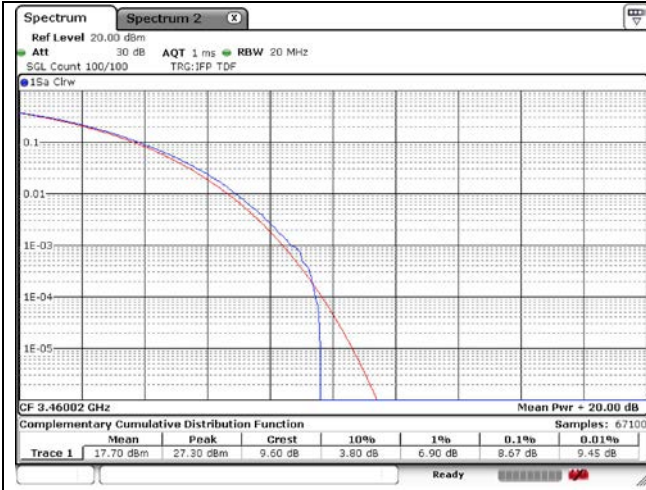

60 MHz Middle Channel - Full RB - CP-OFDM

60 MHz High Channel - Full RB - DFT-S-OFDM

60 MHz High Channel - Full RB - CP-OFDM

**MIMO**

**NR band 77/78 Low Band**

20 MHz Low Channel - Full RB - CP-OFDM\_Port 1