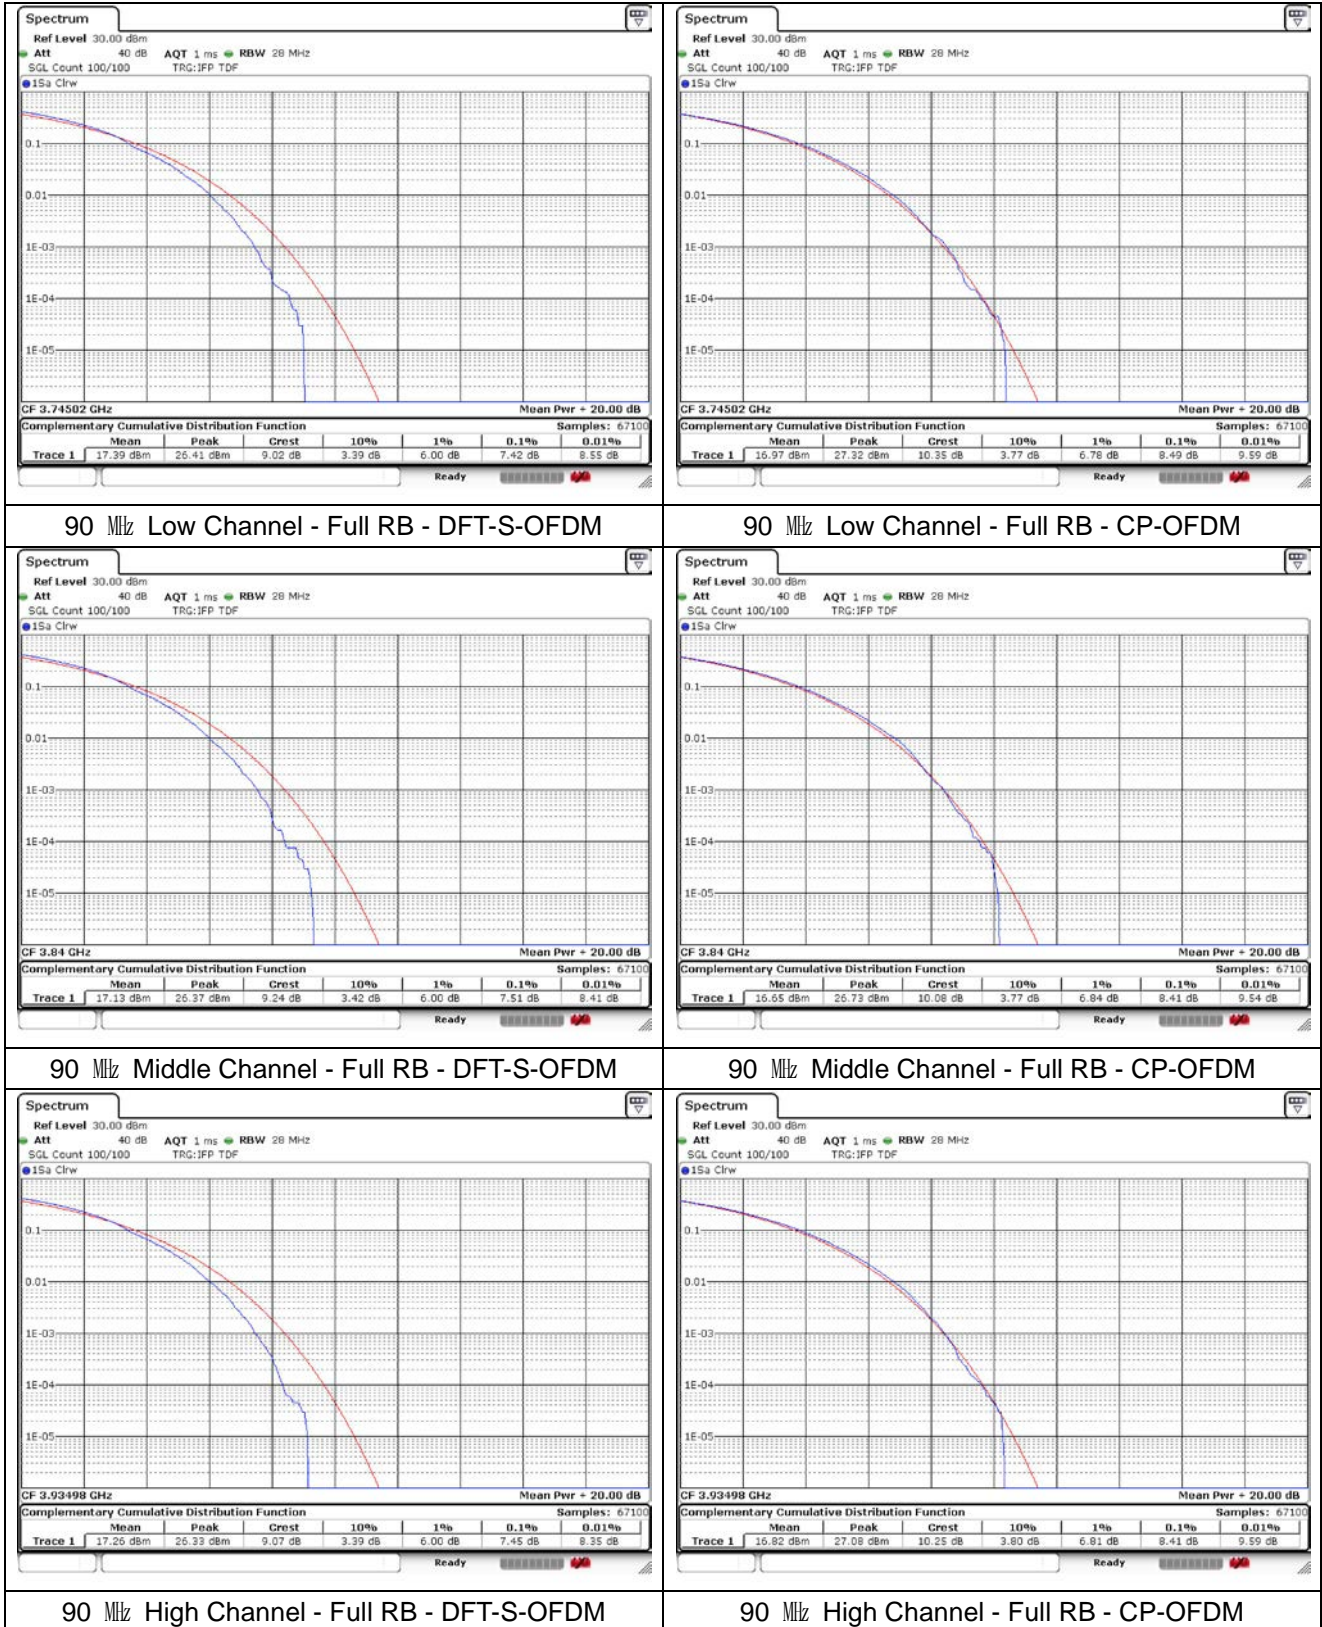

60 MHz Middle Channel - Full RB - CP-OFDM

60 MHz High Channel - Full RB - DFT-S-OFDM

60 MHz High Channel - Full RB - CP-OFDM

**MIMO**

**NR band 77/78 Low Band**

20 MHz Low Channel - Full RB - CP-OFDM\_Port 1