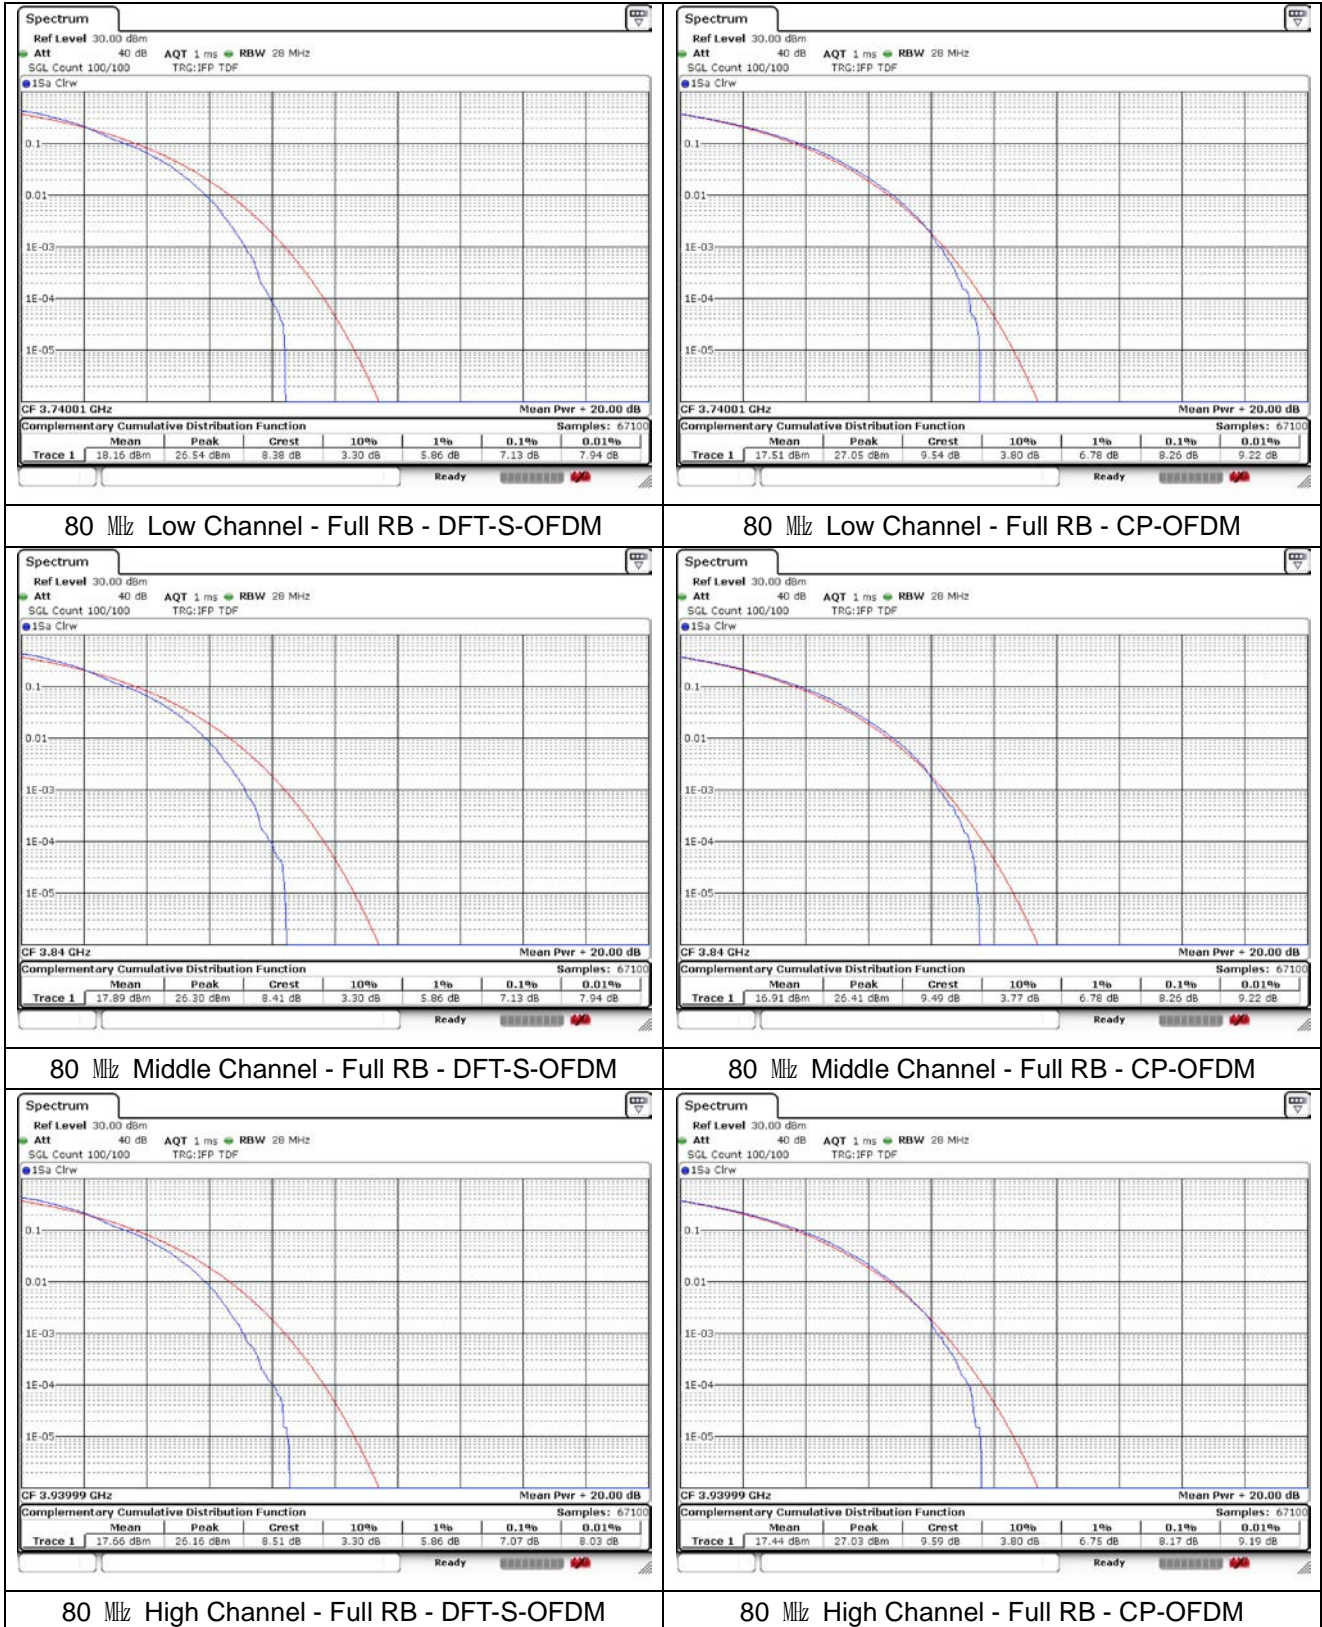

60 MHz Middle Channel - Full RB - CP-OFDM

60 MHz High Channel - Full RB - DFT-S-OFDM

60 MHz High Channel - Full RB - CP-OFDM

**MIMO**

**NR band 77/78 Low Band**

20 MHz Low Channel - Full RB - CP-OFDM\_Port 1