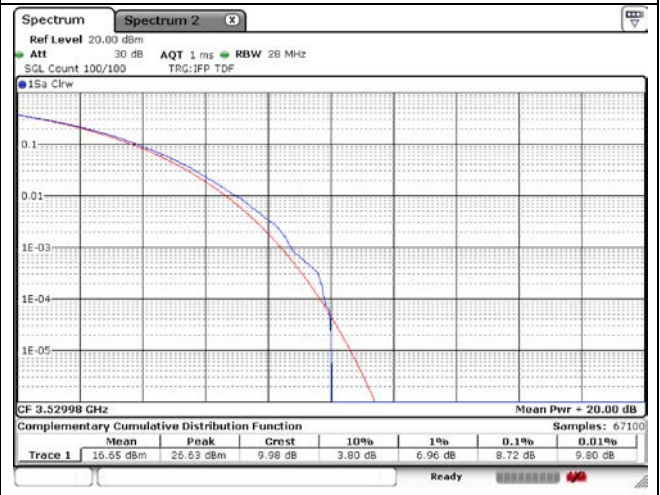

40 MHz High Channel - Full RB - CP-OFDM_Port 2