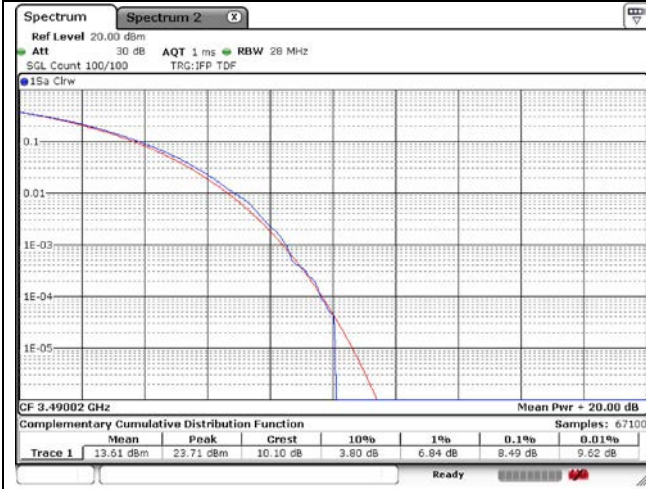

70 MHz Low Channel - Full RB - CP-OFDM\_Port 2

70 MHz Middle Channel - Full RB - CP-OFDM\_Port 1

70 MHz Middle Channel - Full RB - CP-OFDM\_Port 2

70 MHz High Channel - Full RB - CP-OFDM\_Port 1

70 MHz High Channel - Full RB - CP-OFDM\_Port 2