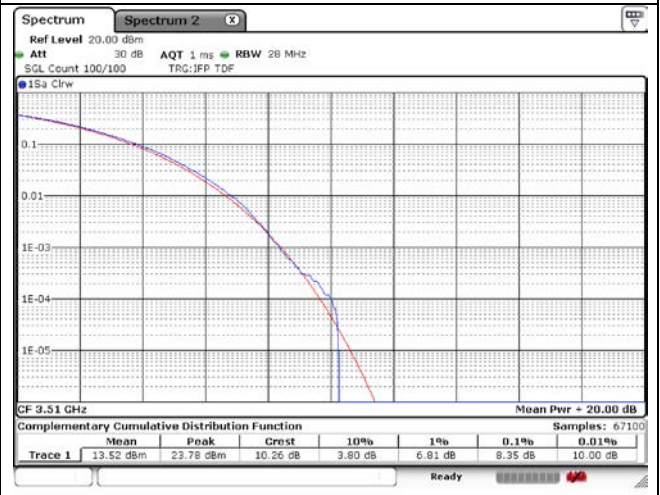

80 MHz Low Channel - Full RB - CP-OFDM\_Port 1

80 MHz Low Channel - Full RB - CP-OFDM\_Port 2

80 MHz Middle Channel - Full RB - CP-OFDM\_Port 1

80 MHz Middle Channel - Full RB - CP-OFDM\_Port 2

80 MHz High Channel - Full RB - CP-OFDM\_Port 1