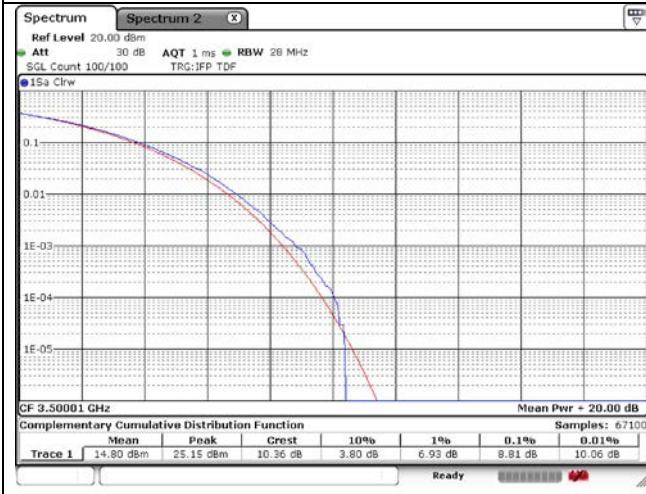

50 MHz Middle Channel - Full RB - CP-OFDM\_Port 2

50 MHz High Channel - Full RB - CP-OFDM\_Port 1

50 MHz High Channel - Full RB - CP-OFDM\_Port 2

60 MHz Low Channel - Full RB - CP-OFDM\_Port 1

60 MHz Low Channel - Full RB - CP-OFDM\_Port 2