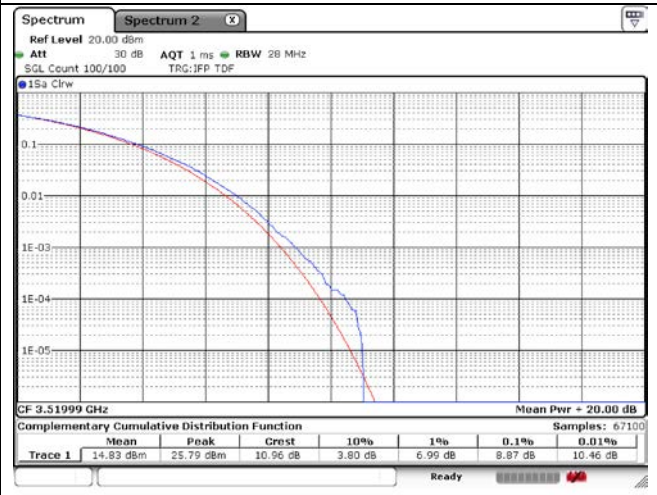

60 MHz High Channel - Full RB - CP-OFDM_Port 2