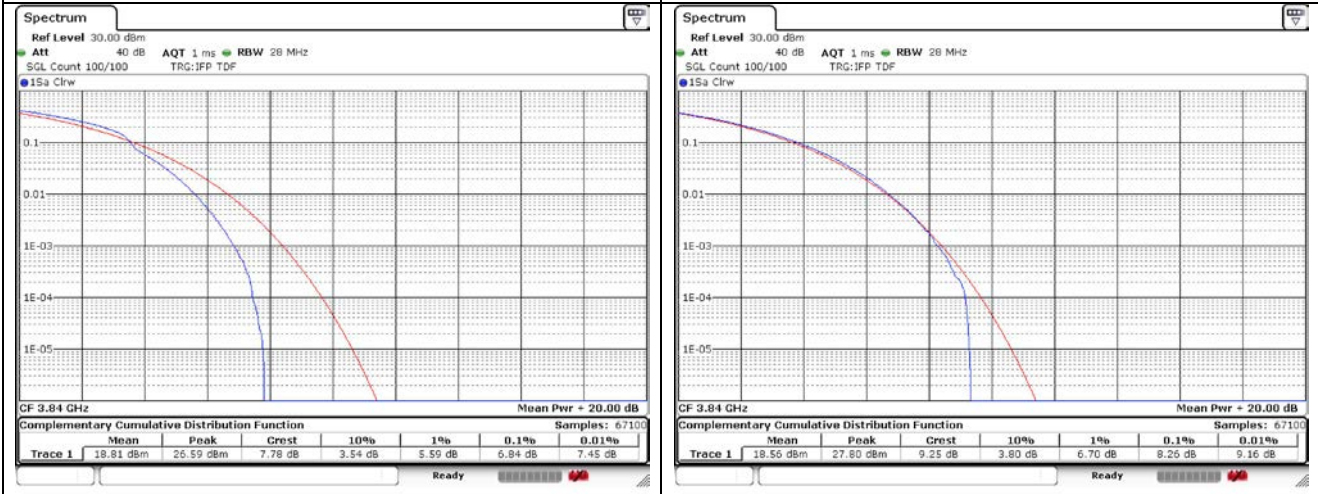

60 MHz Middle Channel - Full RB - DFT-S-OFDM

60 MHz Middle Channel - Full RB - CP-OFDM