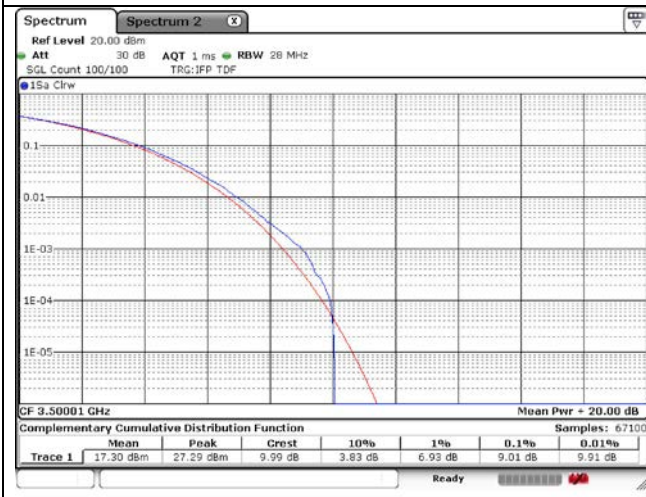

30 MHz Middle Channel - Full RB - CP-OFDM_Port 1