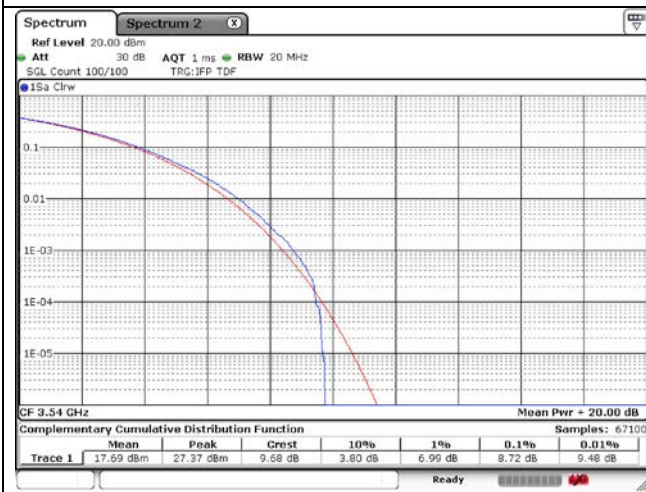

20 MHz High Channel - Full RB - CP-OFDM_Port 1