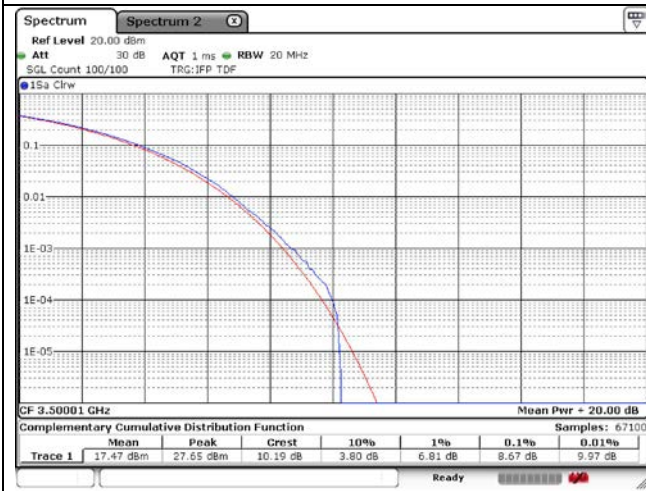

20 MHz Middle Channel - Full RB - CP-OFDM_Port 1