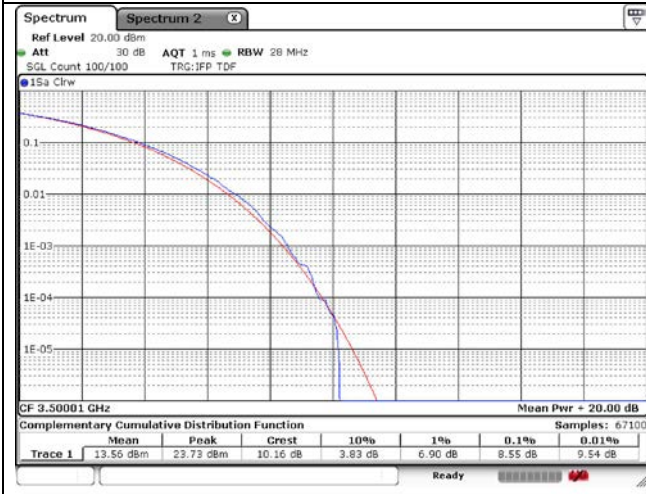

80 MHz Middle Channel - Full RB - CP-OFDM_Port 1