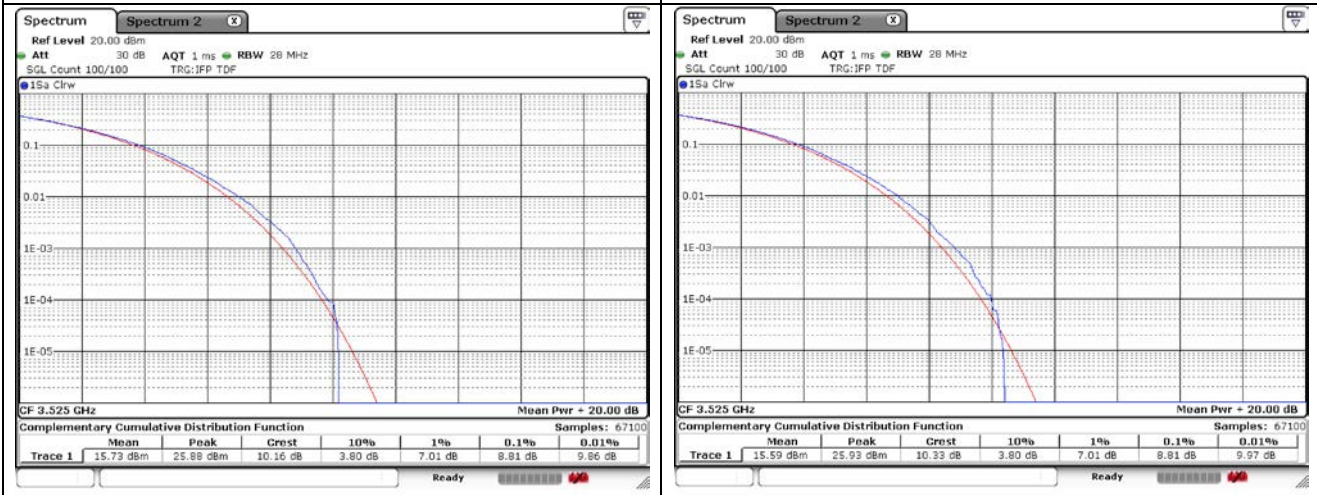

50 MHz High Channel - Full RB - CP-OFDM_Port 1

50 MHz High Channel - Full RB - CP-OFDM_Port 2