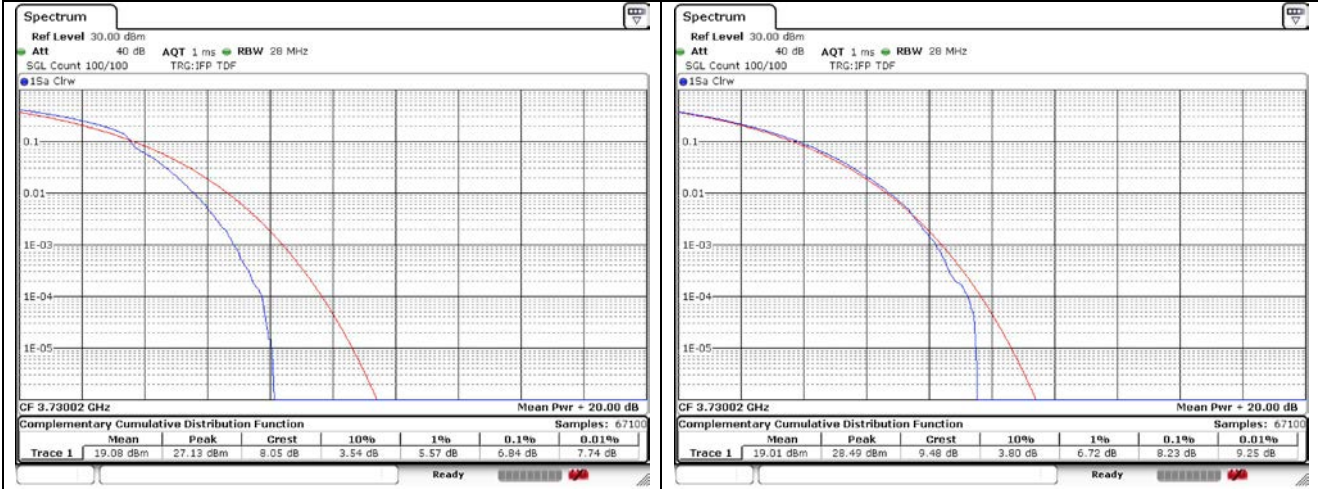

60 MHz Low Channel - Full RB - DFT-S-OFDM

60 MHz Low Channel - Full RB - CP-OFDM