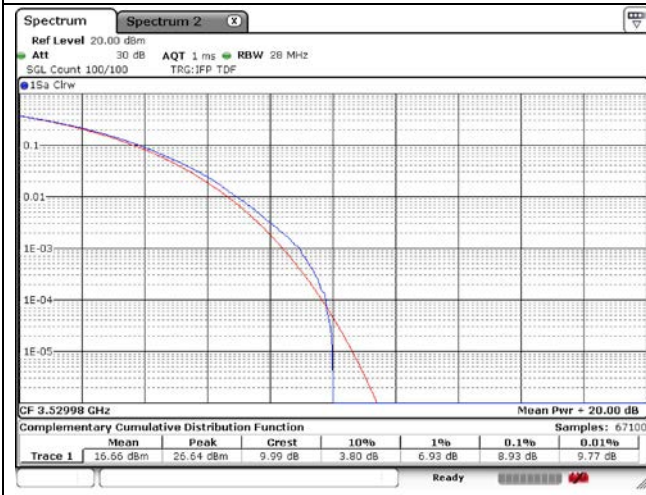

30 MHz High Channel - Full RB - CP-OFDM\_Port 2

40 MHz Low Channel - Full RB - CP-OFDM\_Port 1

40 MHz Low Channel - Full RB - CP-OFDM\_Port 2

40 MHz Middle Channel - Full RB - CP-OFDM\_Port 1

40 MHz Middle Channel - Full RB - CP-OFDM\_Port 2