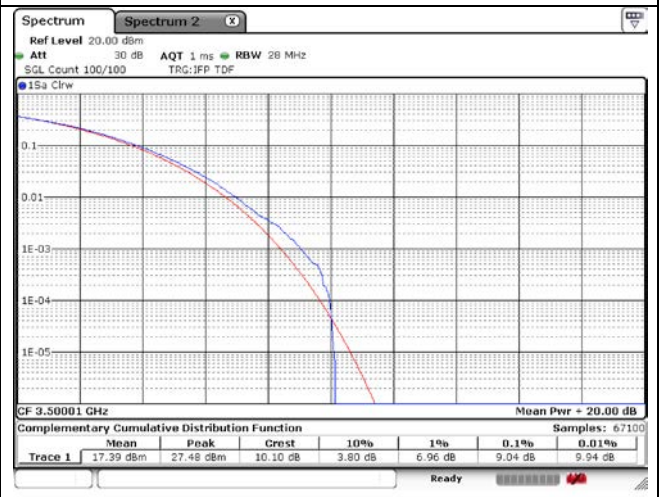

30 MHz Middle Channel - Full RB - CP-OFDM_Port 2