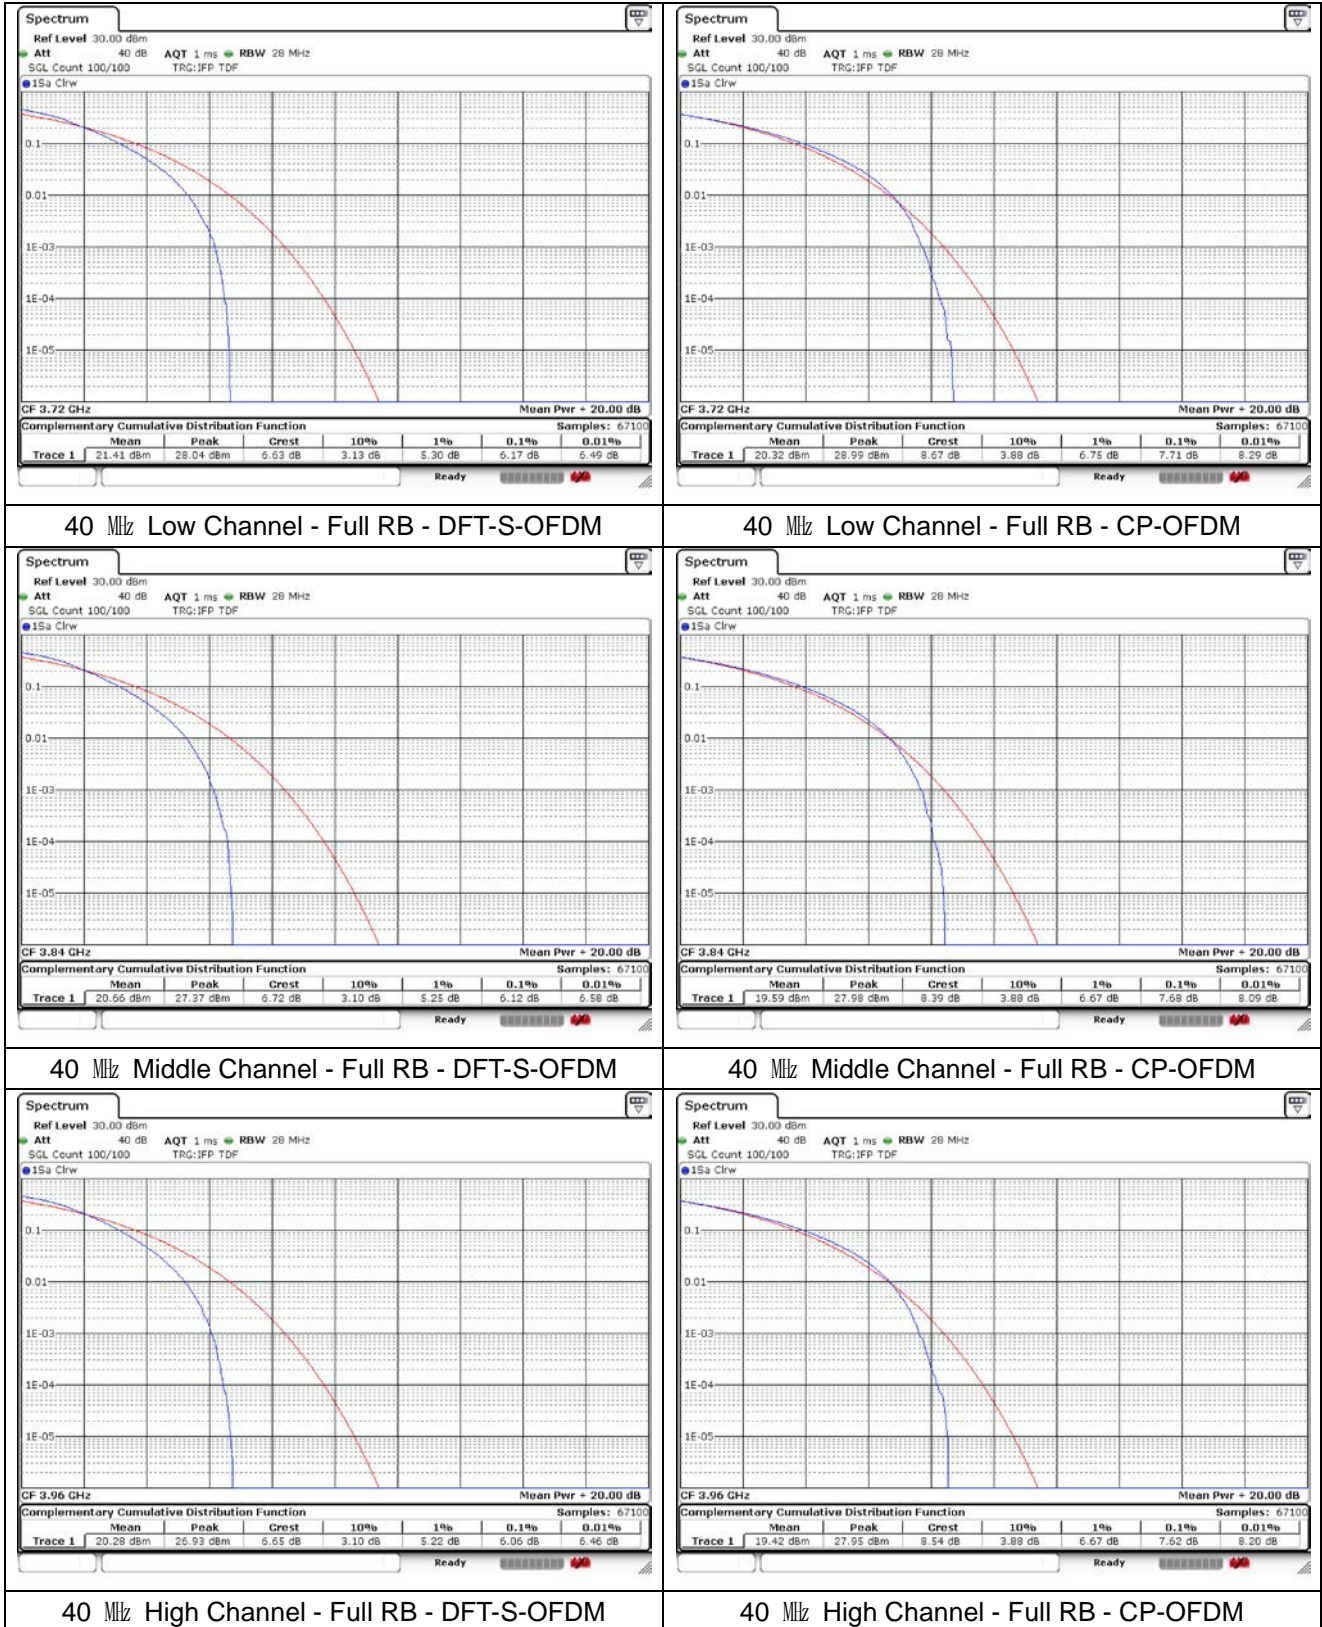

80 MHz High Channel - Full RB - CP-OFDM

**NR band 77/78\_High Band**

50 MHz Low Channel - Full RB - DFT-S-OFDM

50 MHz Low Channel - Full RB - CP-OFDM

50 MHz Middle Channel - Full RB - DFT-S-OFDM

50 MHz Middle Channel - Full RB - CP-OFDM