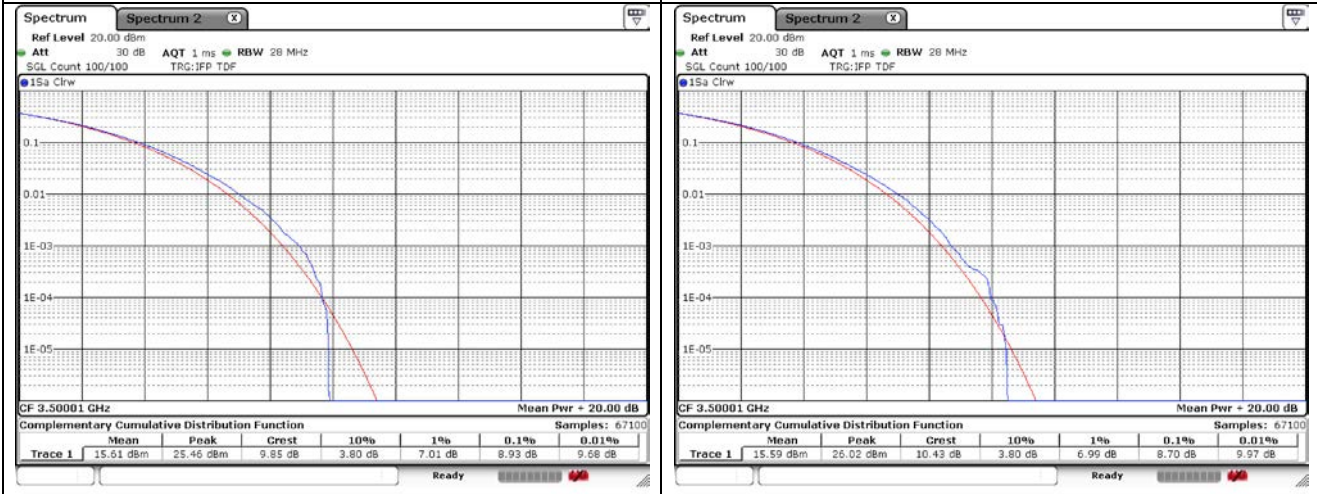

40 MHz High Channel - Full RB - CP-OFDM\_Port 1

40 MHz High Channel - Full RB - CP-OFDM\_Port 2

50 MHz Low Channel - Full RB - CP-OFDM\_Port 1

50 MHz Low Channel - Full RB - CP-OFDM\_Port 2

50 MHz Middle Channel - Full RB - CP-OFDM\_Port 1