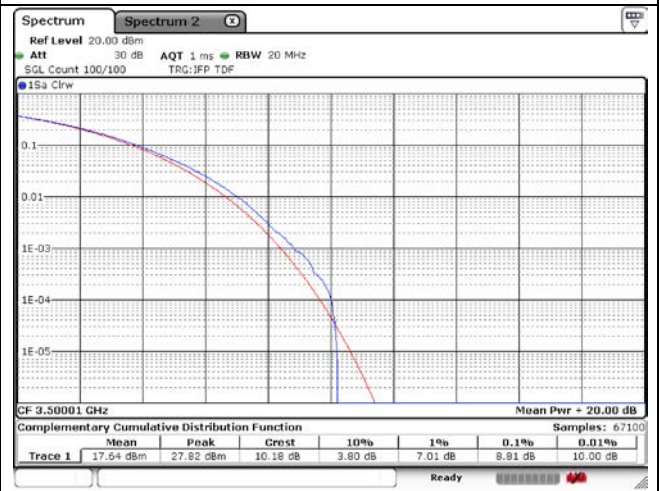

20 MHz Middle Channel - Full RB - CP-OFDM_Port 2