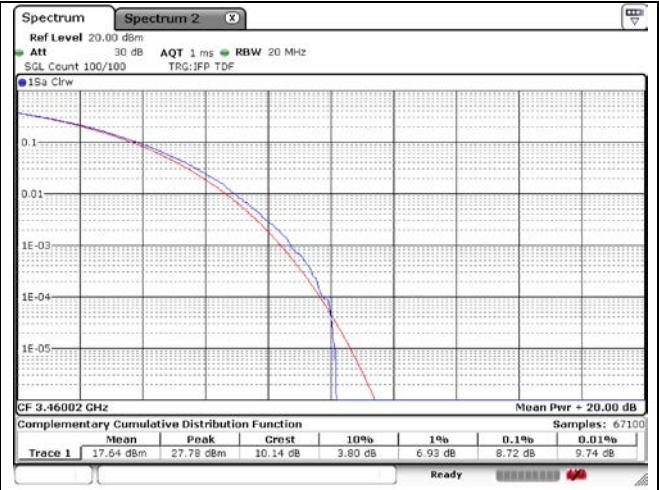

60 MHz Middle Channel - Full RB - CP-OFDM

60 MHz High Channel - Full RB - DFT-S-OFDM

60 MHz High Channel - Full RB - CP-OFDM

**MIMO**

**NR band 77/78 Low Band**

20 MHz Low Channel - Full RB - CP-OFDM\_Port 1