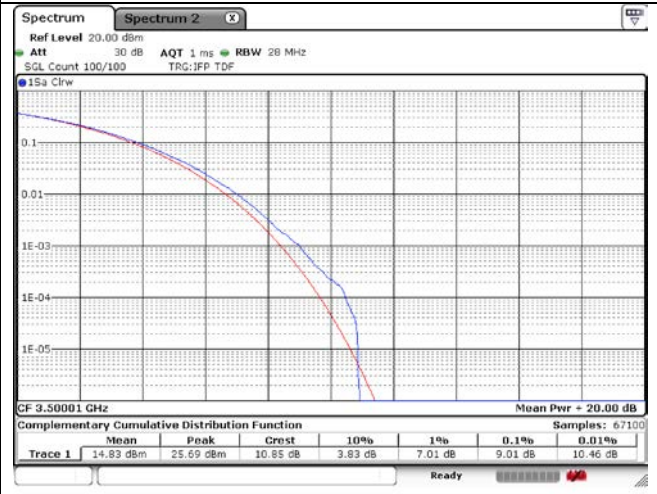

50 MHz Middle Channel - Full RB - CP-OFDM\_Port 2

50 MHz High Channel - Full RB - CP-OFDM\_Port 1

50 MHz High Channel - Full RB - CP-OFDM\_Port 2

60 MHz Low Channel - Full RB - CP-OFDM\_Port 1

60 MHz Low Channel - Full RB - CP-OFDM\_Port 2