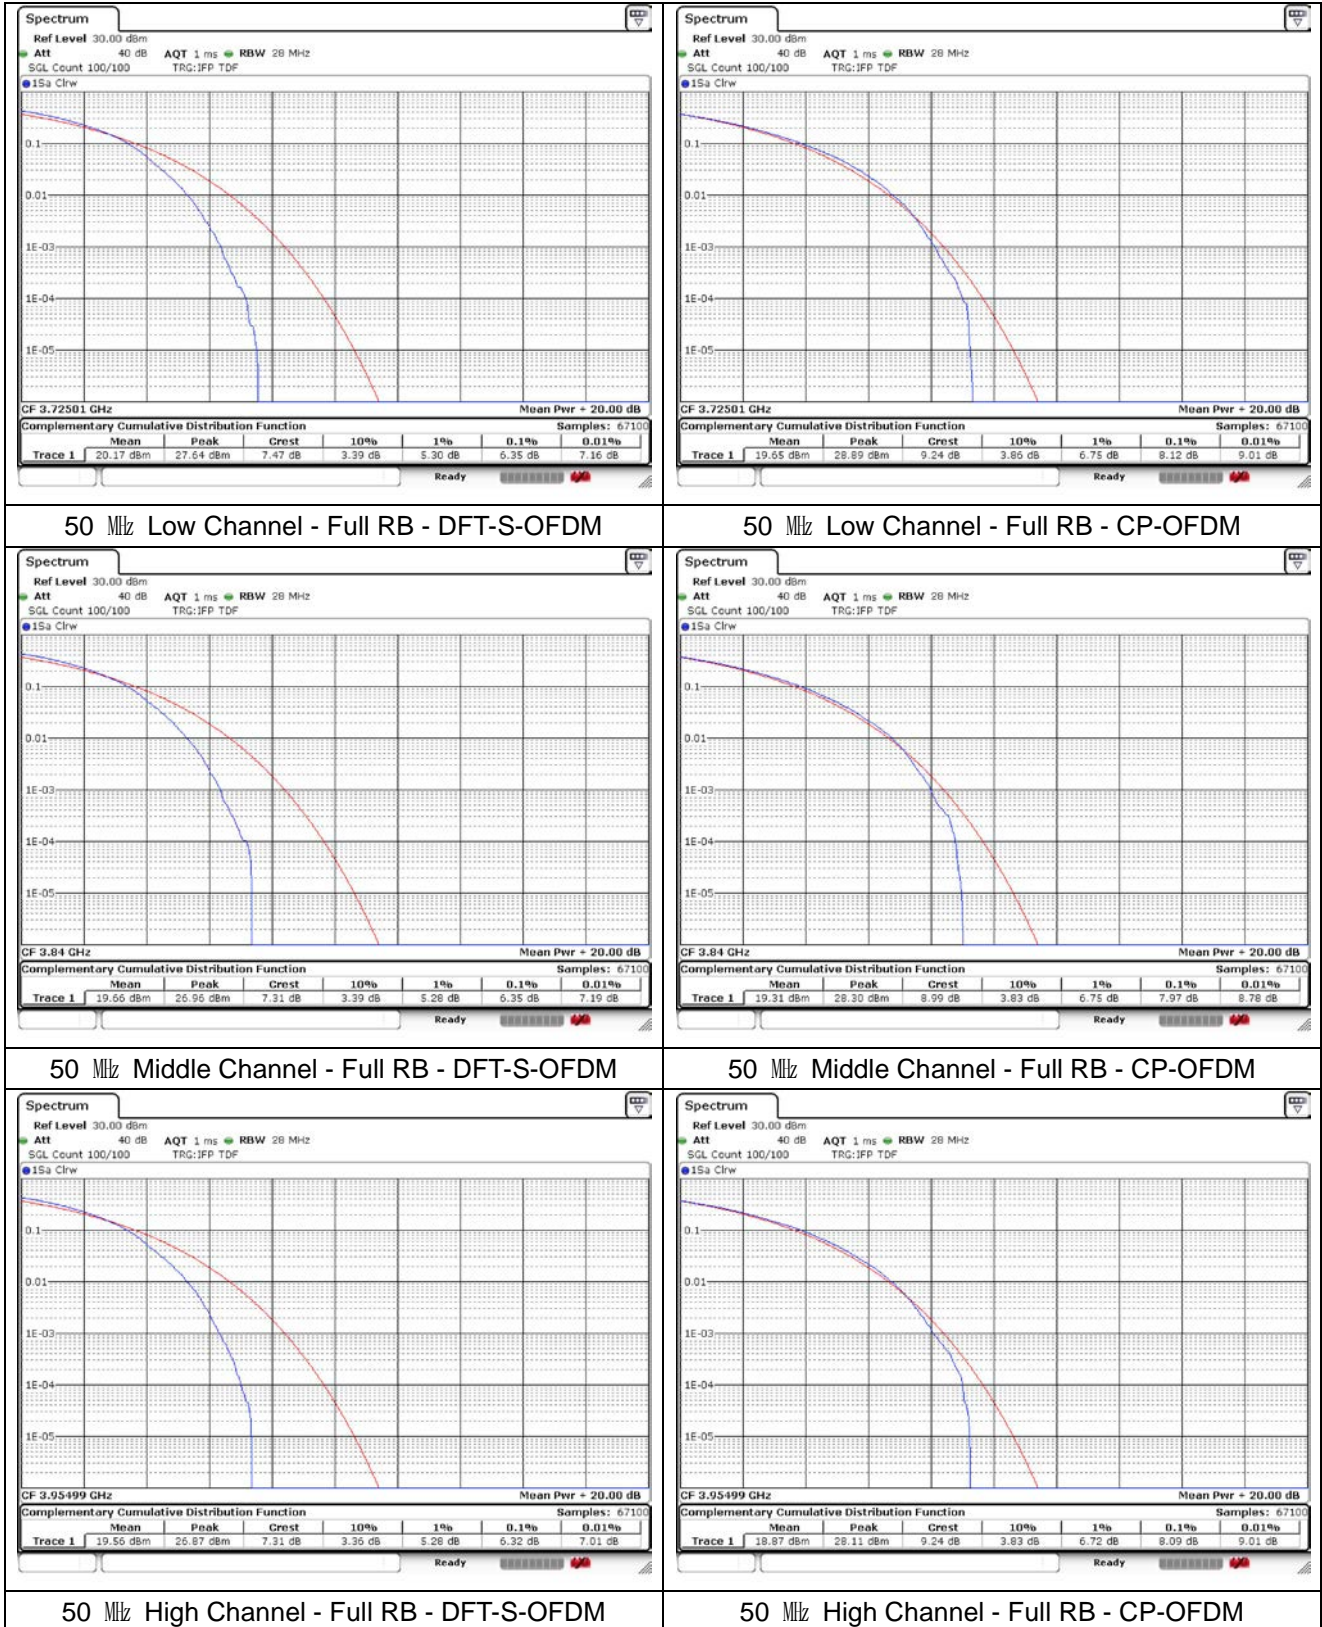

80 MHz High Channel - Full RB - CP-OFDM

**NR band 77/78\_High Band**

50 MHz Low Channel - Full RB - DFT-S-OFDM

50 MHz Low Channel - Full RB - CP-OFDM

50 MHz Middle Channel - Full RB - DFT-S-OFDM

50 MHz Middle Channel - Full RB - CP-OFDM