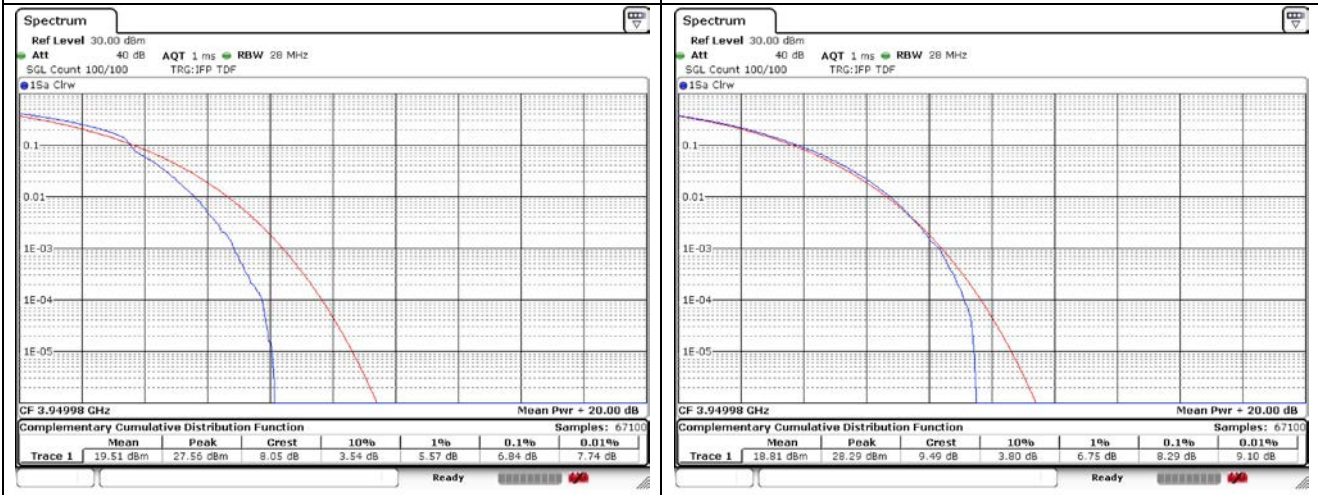

60 MHz High Channel - Full RB - DFT-S-OFDM

60 MHz High Channel - Full RB - CP-OFDM