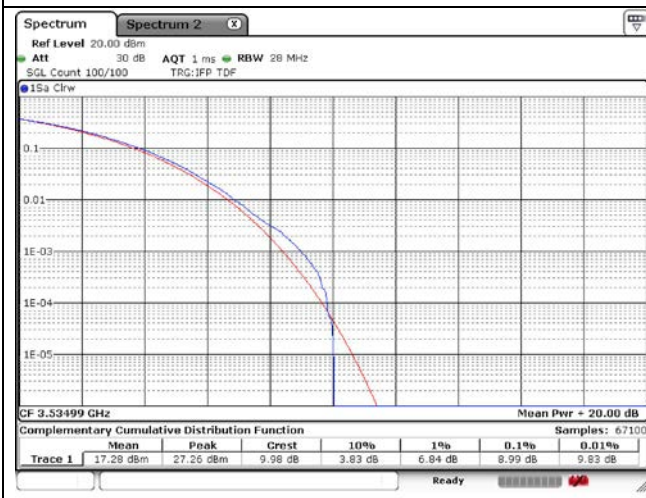

30 MHz Low Channel - Full RB - CP-OFDM\_Port 1

30 MHz Low Channel - Full RB - CP-OFDM\_Port 2

30 MHz Middle Channel - Full RB - CP-OFDM\_Port 1

30 MHz Middle Channel - Full RB - CP-OFDM\_Port 2

30 MHz High Channel - Full RB - CP-OFDM\_Port 1