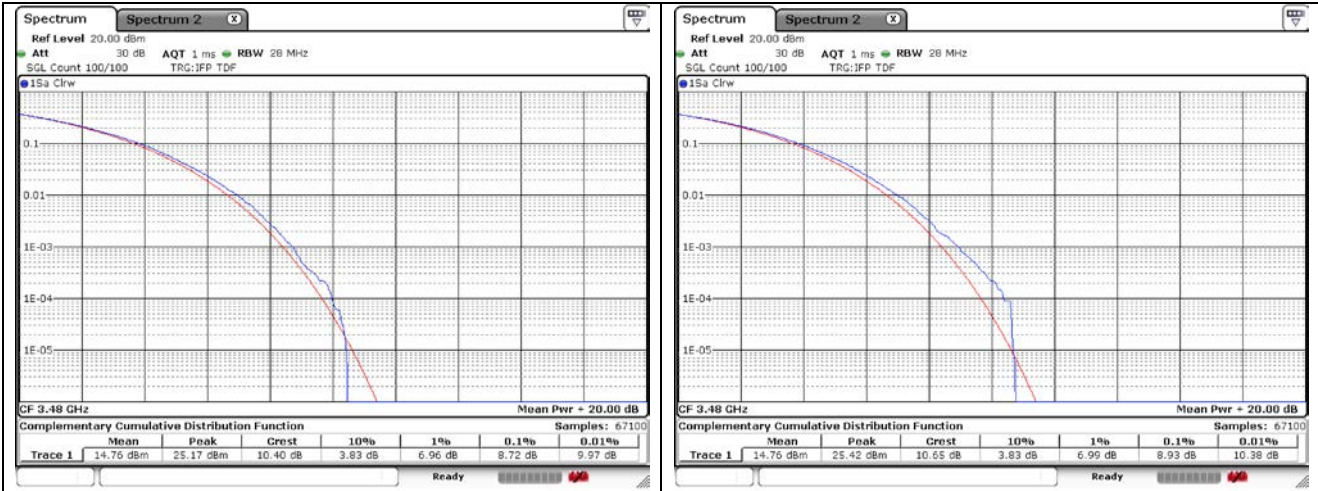

60 MHz Low Channel - Full RB - CP-OFDM_Port 1

60 MHz Low Channel - Full RB - CP-OFDM_Port 2