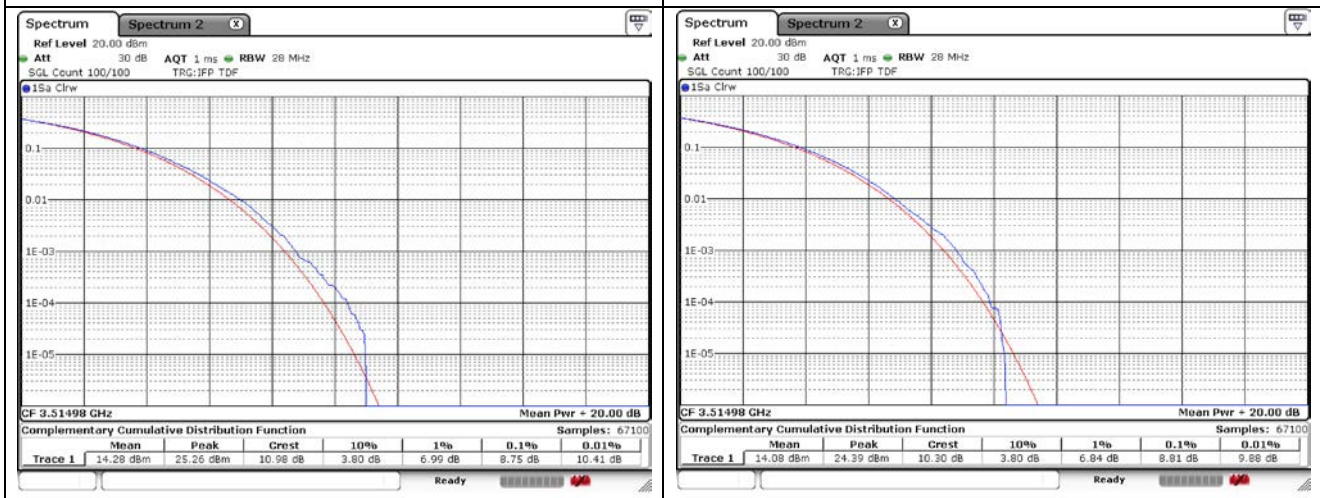

70 MHz High Channel - Full RB - CP-OFDM_Port 1

70 MHz High Channel - Full RB - CP-OFDM_Port 2