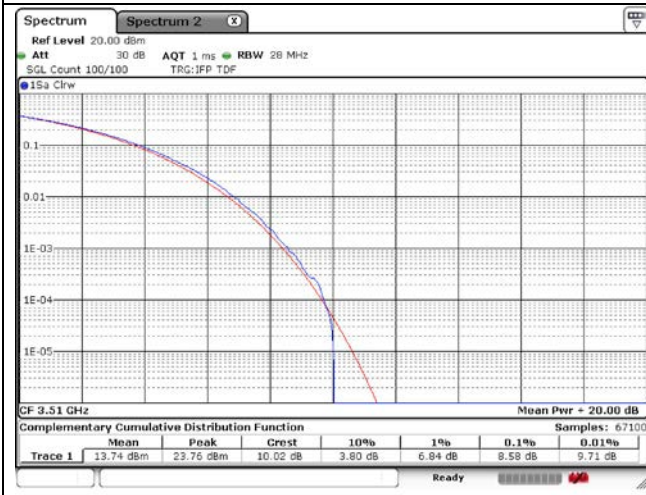

80 MHz Low Channel - Full RB - CP-OFDM\_Port 1

80 MHz Low Channel - Full RB - CP-OFDM\_Port 2

80 MHz Middle Channel - Full RB - CP-OFDM\_Port 1

80 MHz Middle Channel - Full RB - CP-OFDM\_Port 2

80 MHz High Channel - Full RB - CP-OFDM\_Port 1