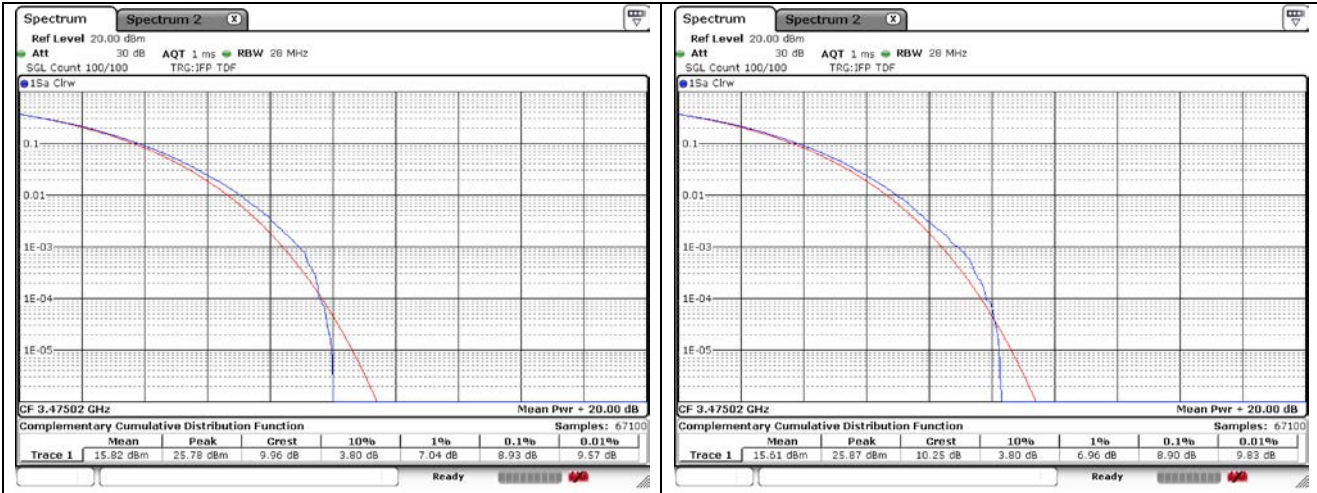

50 MHz Low Channel - Full RB - CP-OFDM_Port 1

50 MHz Low Channel - Full RB - CP-OFDM_Port 2