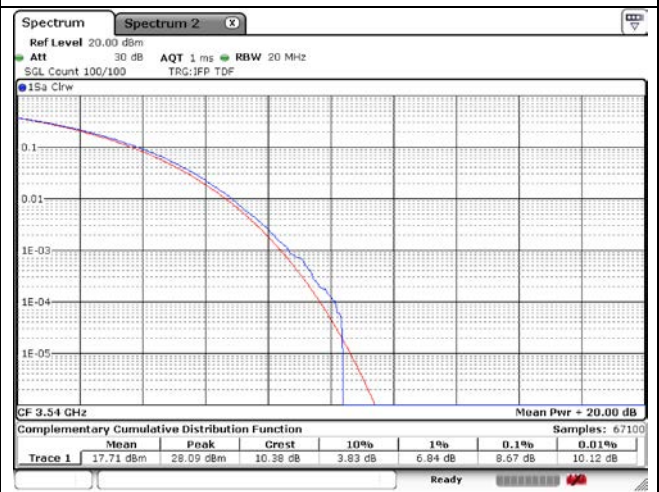

20 MHz Low Channel - Full RB - CP-OFDM\_Port 2

20 MHz Middle Channel - Full RB - CP-OFDM\_Port 1

20 MHz Middle Channel - Full RB - CP-OFDM\_Port 2

20 MHz High Channel - Full RB - CP-OFDM\_Port 1

20 MHz High Channel - Full RB - CP-OFDM\_Port 2