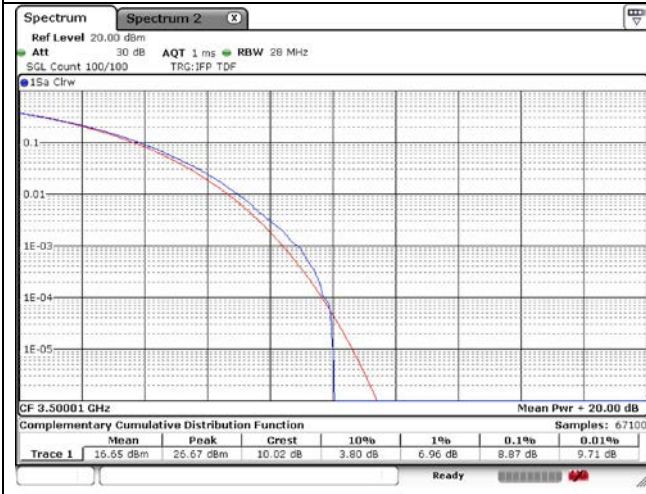

40 MHz Middle Channel - Full RB - CP-OFDM_Port 1