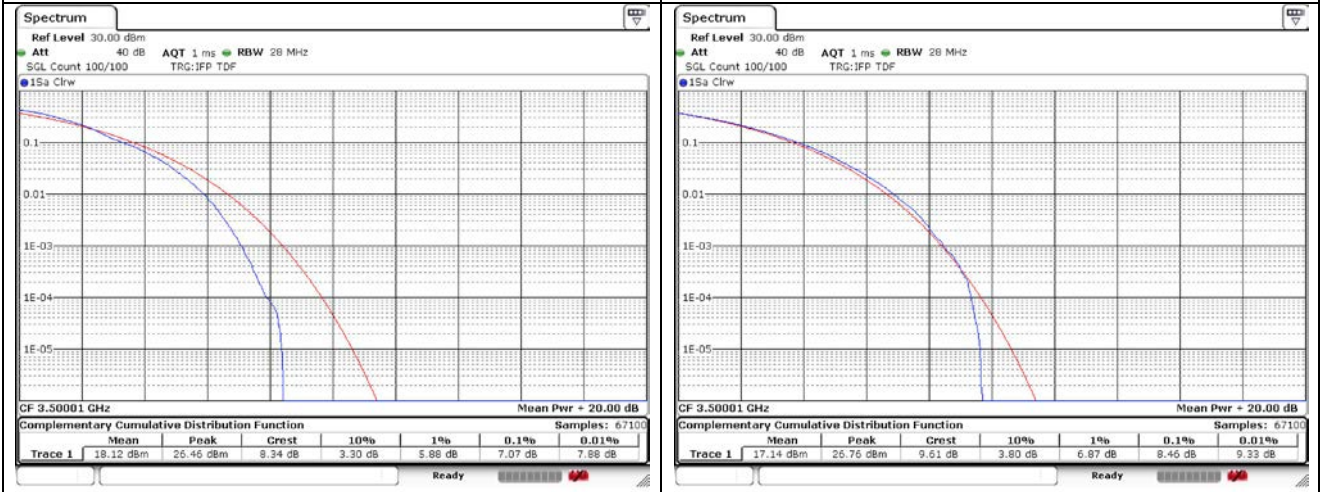

80 MHz Low Channel - Full RB - DFT-S-OFDM

80 MHz Low Channel - Full RB - CP-OFDM

80 MHz Middle Channel - Full RB - DFT-S-OFDM

80 MHz Middle Channel - Full RB - CP-OFDM

80 MHz High Channel - Full RB - DFT-S-OFDM