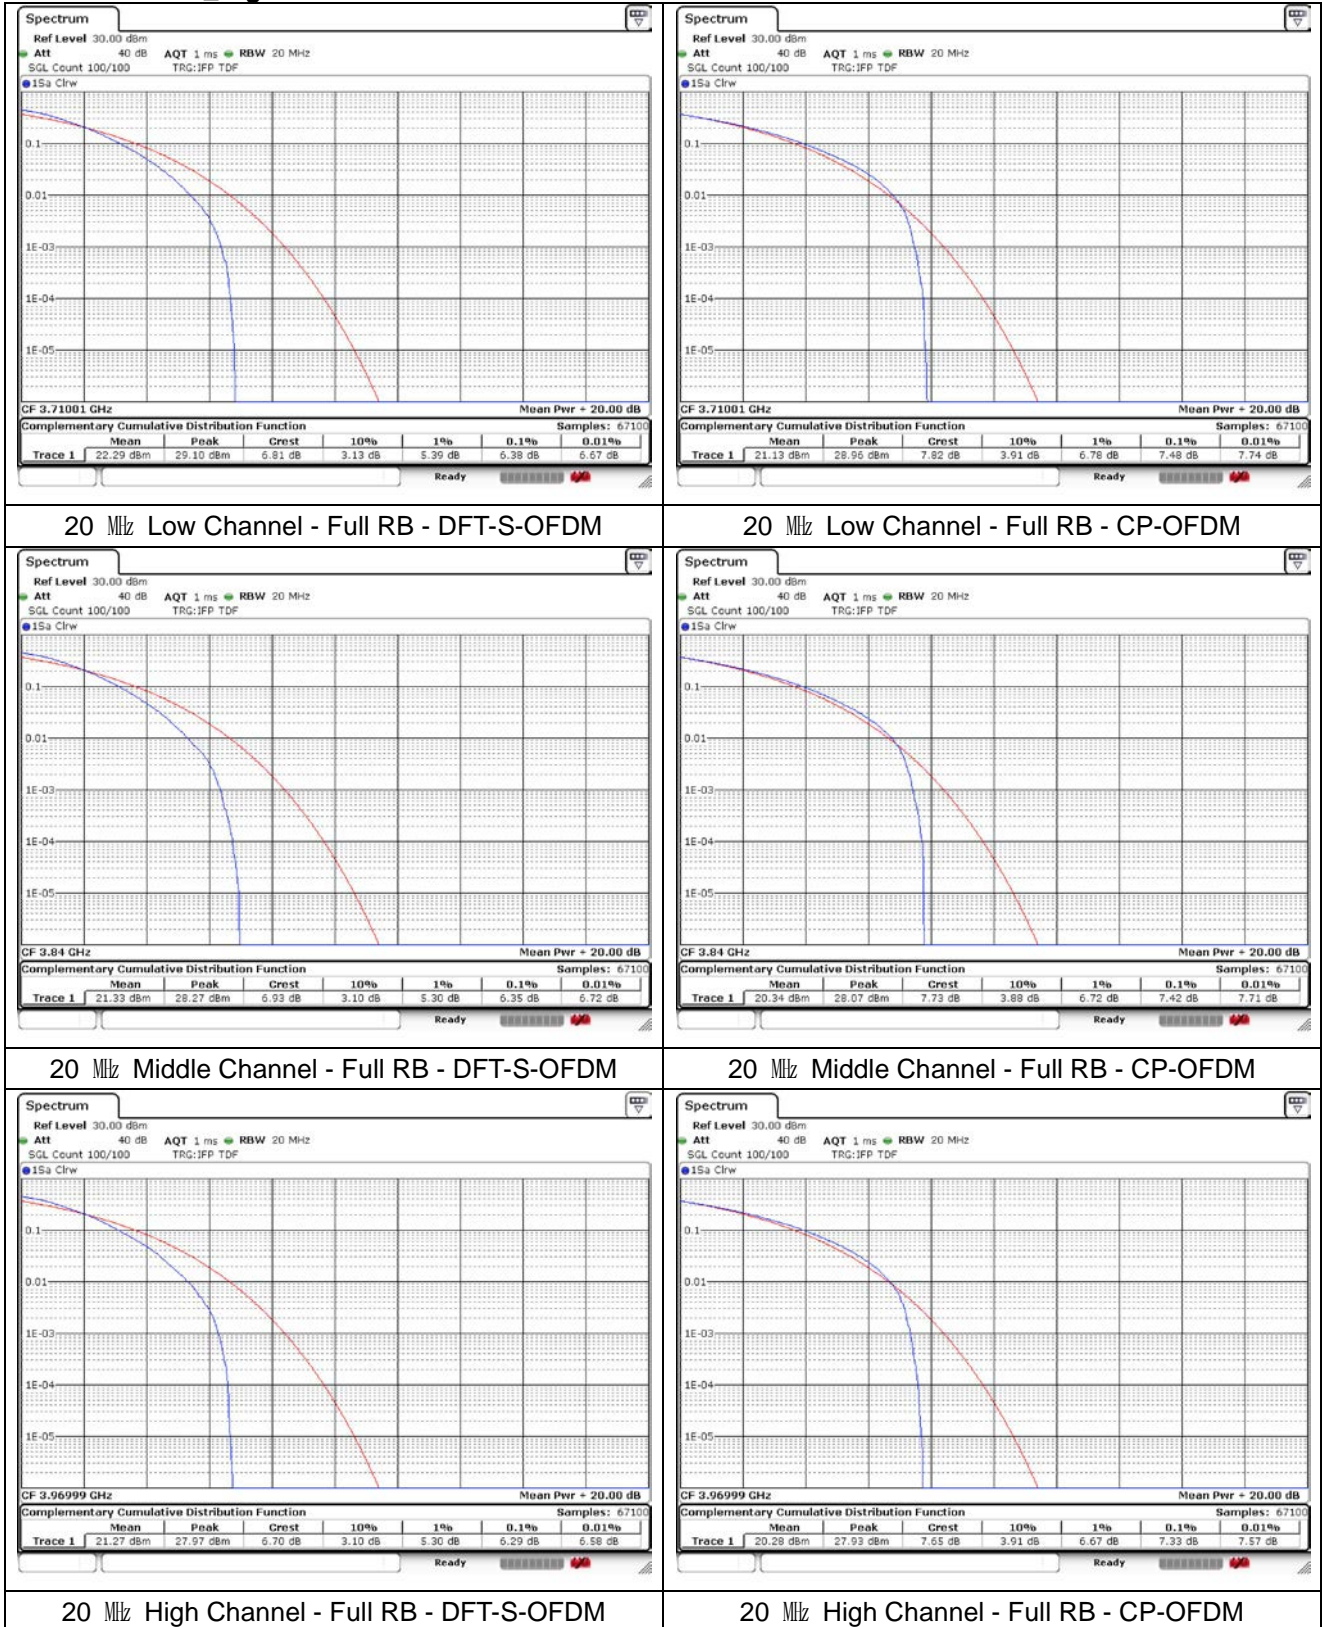

NR band 77/78_High Band