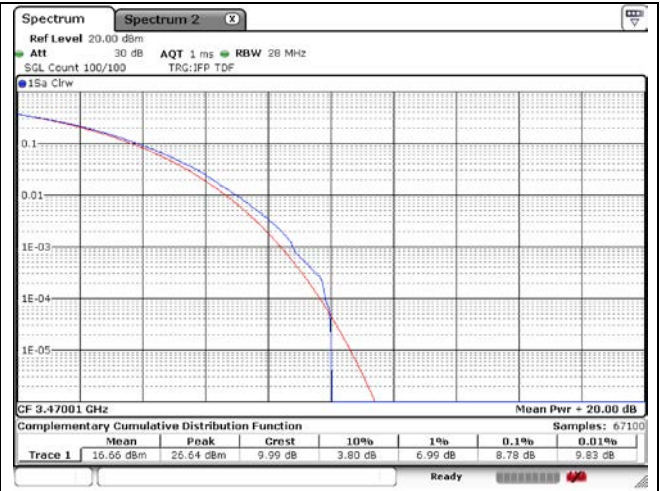

40 MHz Low Channel - Full RB - CP-OFDM_Port 2