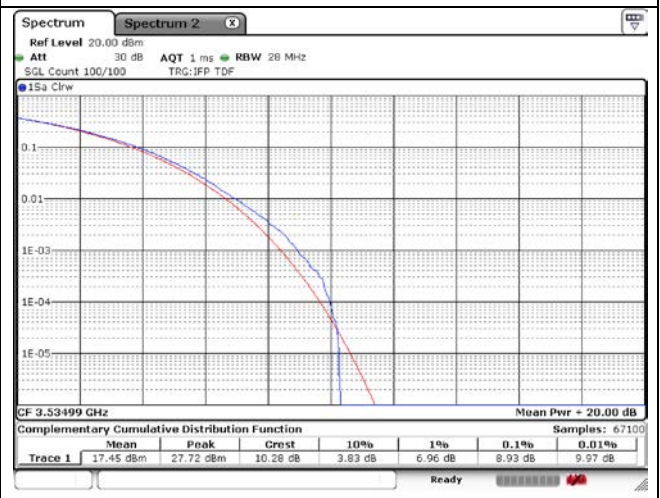

30 MHz Low Channel - Full RB - CP-OFDM\_Port 1

30 MHz Low Channel - Full RB - CP-OFDM\_Port 2

30 MHz Middle Channel - Full RB - CP-OFDM\_Port 1

30 MHz Middle Channel - Full RB - CP-OFDM\_Port 2

30 MHz High Channel - Full RB - CP-OFDM\_Port 1