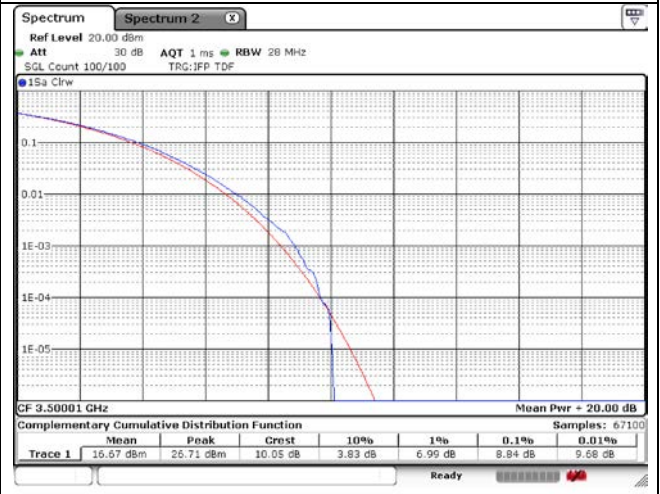

30 MHz High Channel - Full RB - CP-OFDM\_Port 2

40 MHz Low Channel - Full RB - CP-OFDM\_Port 1

40 MHz Low Channel - Full RB - CP-OFDM\_Port 2

40 MHz Middle Channel - Full RB - CP-OFDM\_Port 1

40 MHz Middle Channel - Full RB - CP-OFDM\_Port 2