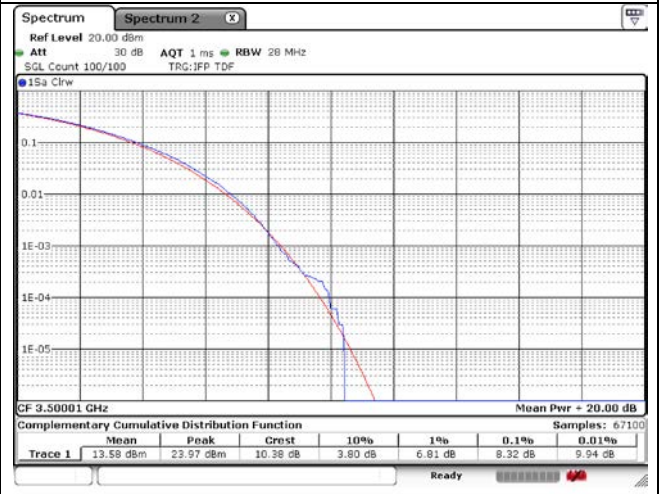

80 MHz Middle Channel - Full RB - CP-OFDM_Port 2