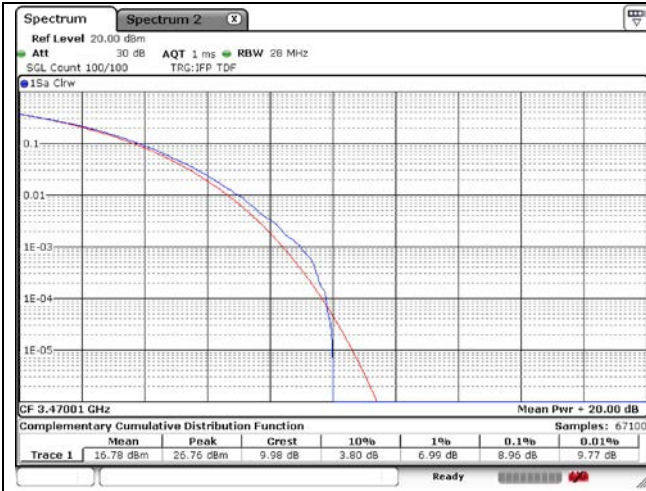

40 MHz Low Channel - Full RB - CP-OFDM_Port 1