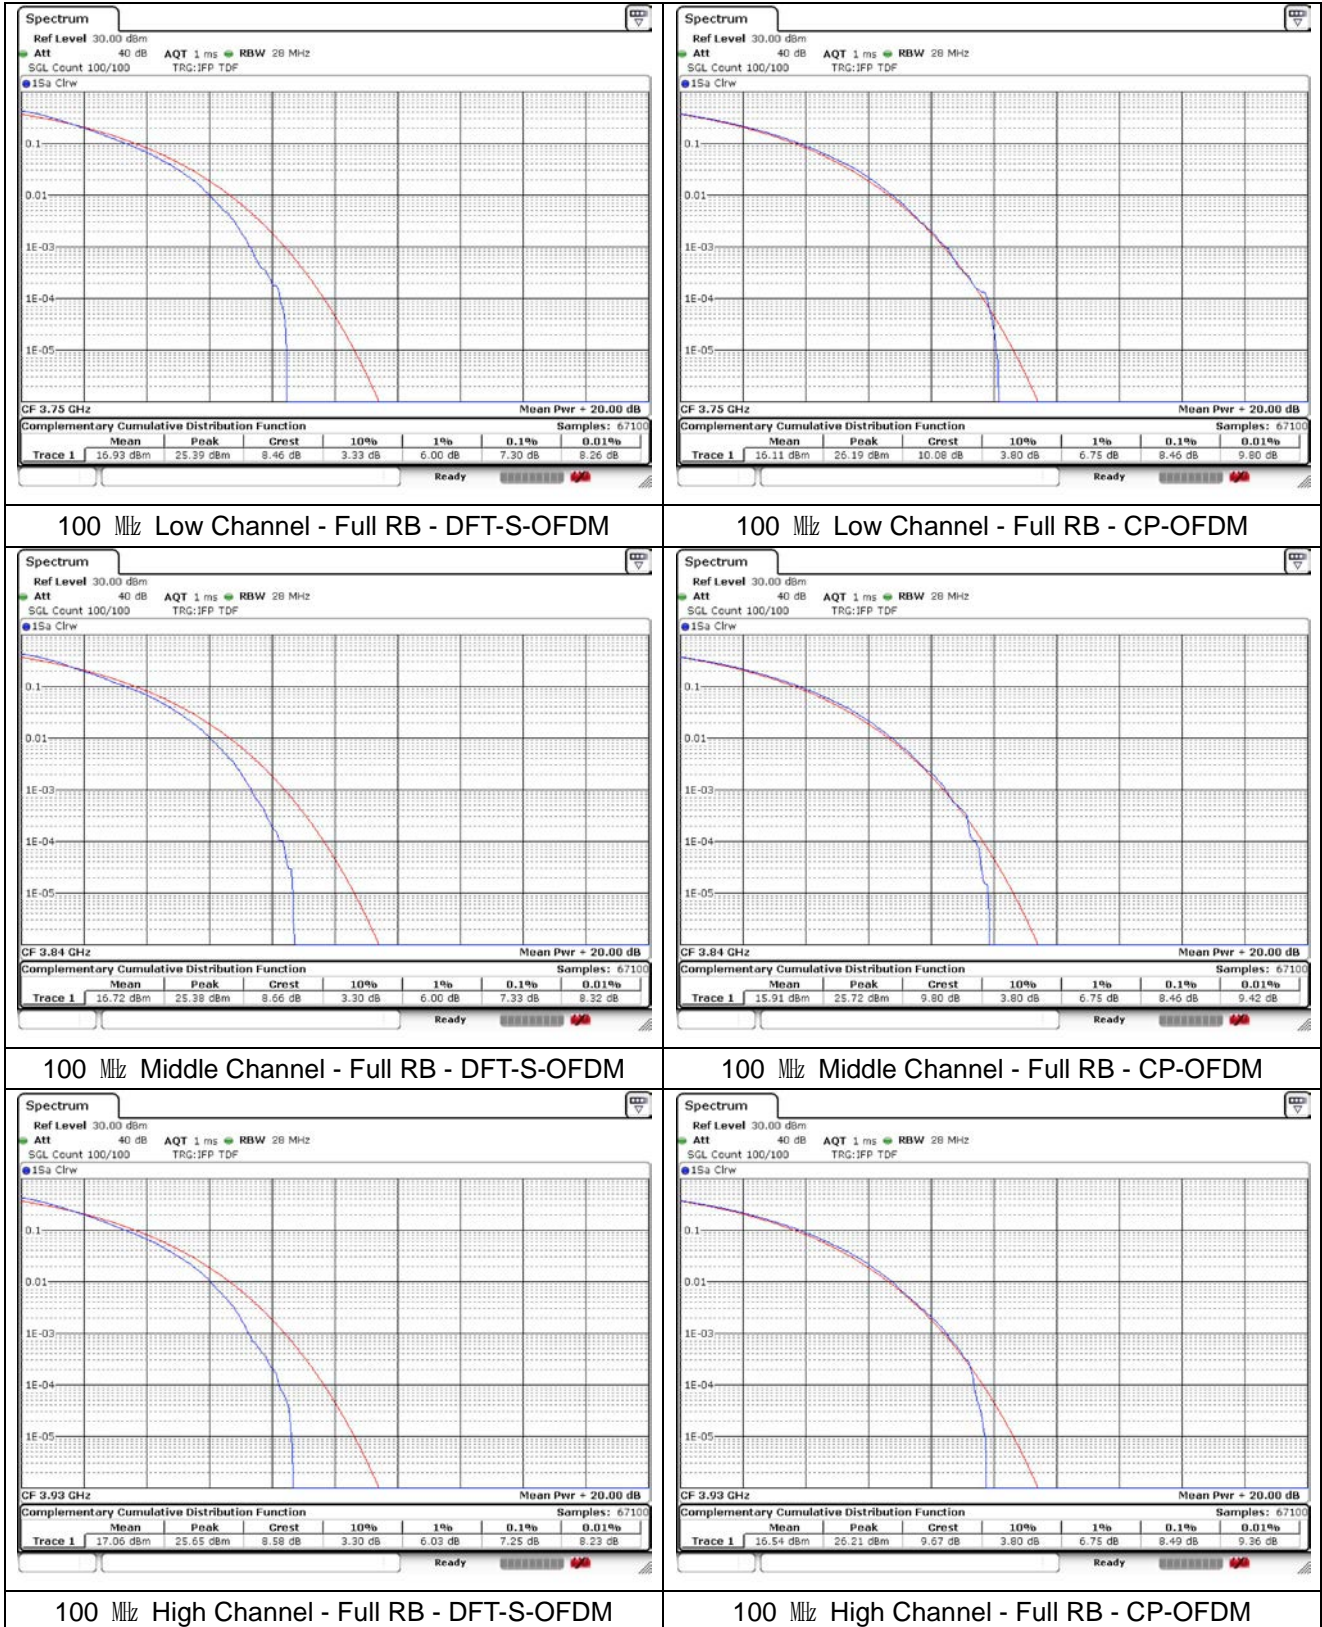

60 MHz Middle Channel - Full RB - CP-OFDM

60 MHz High Channel - Full RB - DFT-S-OFDM

60 MHz High Channel - Full RB - CP-OFDM

**MIMO**

**NR band 77/78 Low Band**

20 MHz Low Channel - Full RB - CP-OFDM\_Port 1