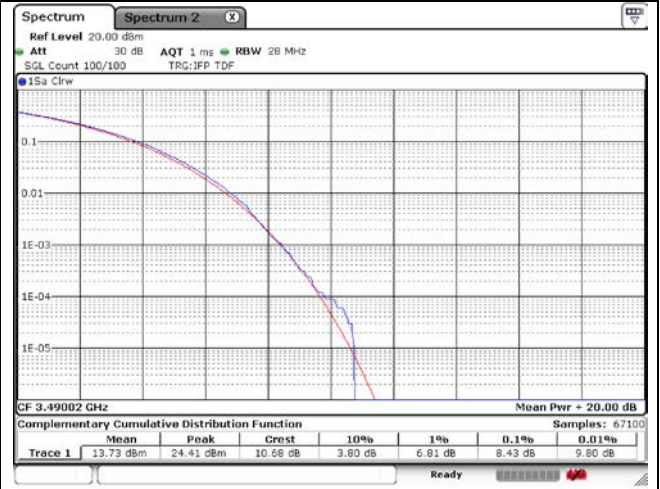

80 MHz Low Channel - Full RB - CP-OFDM_Port 2