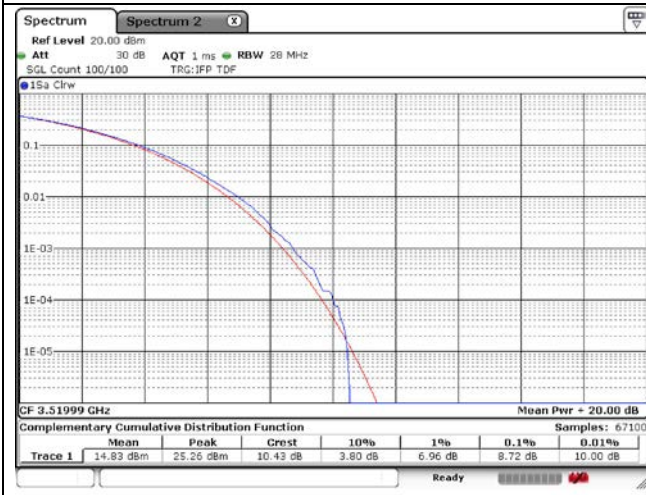

60 MHz High Channel - Full RB - CP-OFDM_Port 1