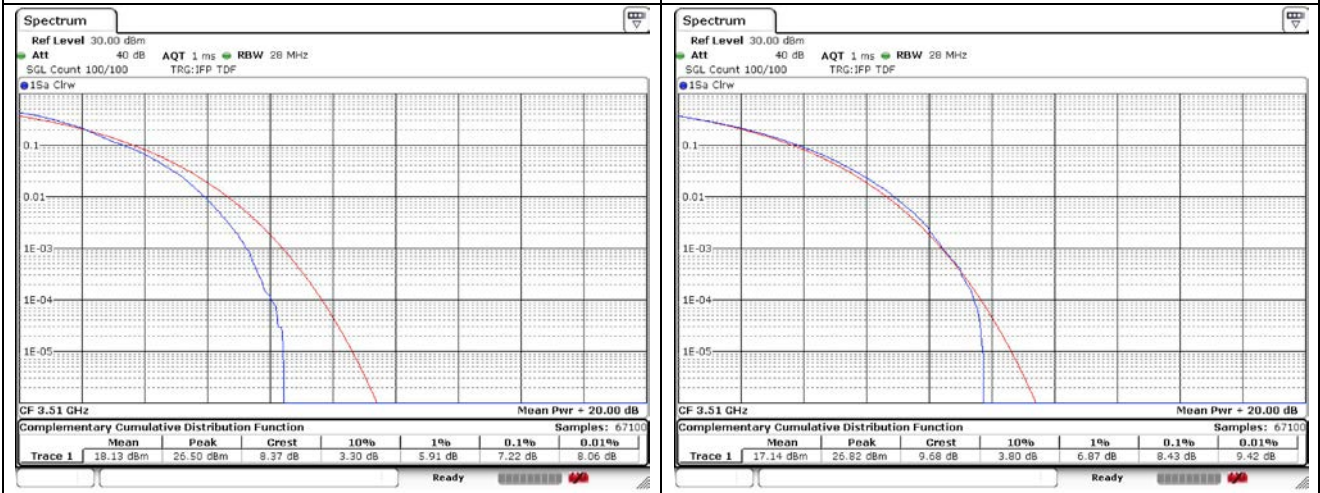

80 MHz Low Channel - Full RB - DFT-S-OFDM

80 MHz Low Channel - Full RB - CP-OFDM

80 MHz Middle Channel - Full RB - DFT-S-OFDM

80 MHz Middle Channel - Full RB - CP-OFDM

80 MHz High Channel - Full RB - DFT-S-OFDM