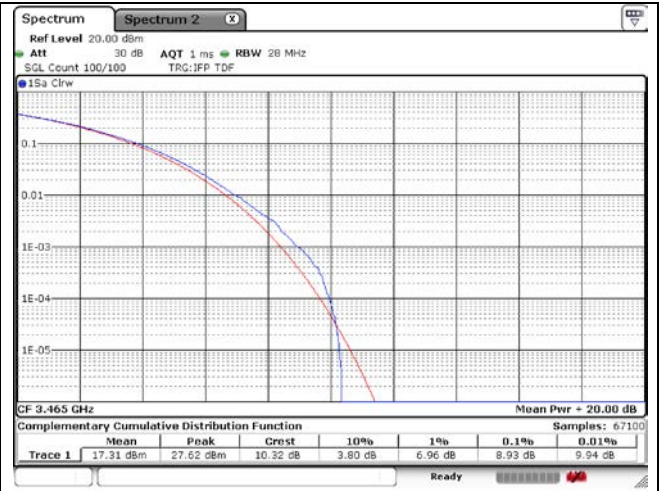

30 MHz Low Channel - Full RB - CP-OFDM_Port 2