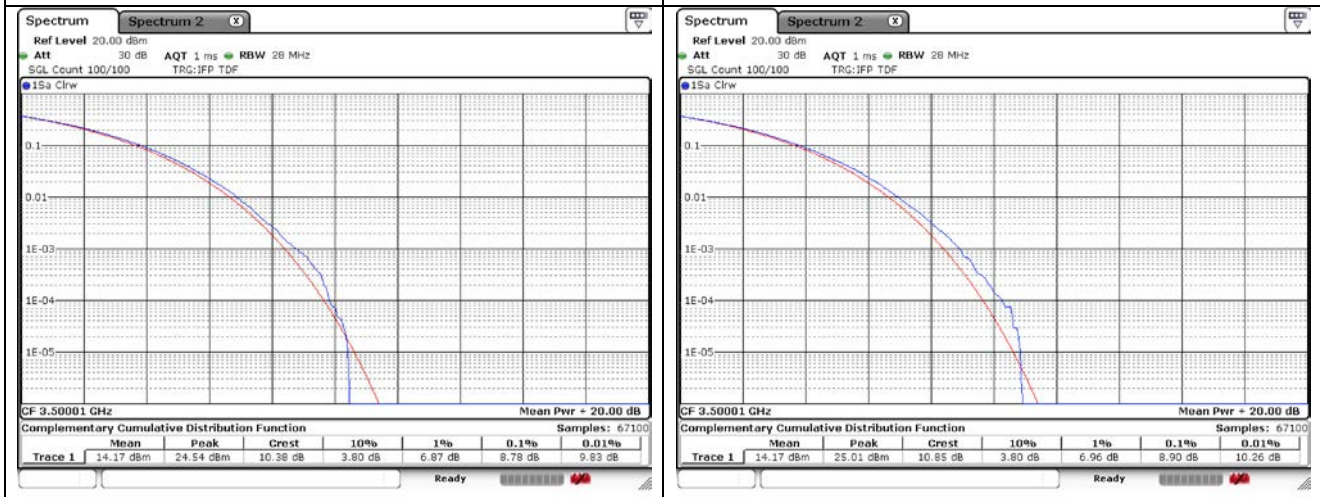

70 MHz Middle Channel - Full RB - CP-OFDM_Port 1

70 MHz Middle Channel - Full RB - CP-OFDM_Port 2