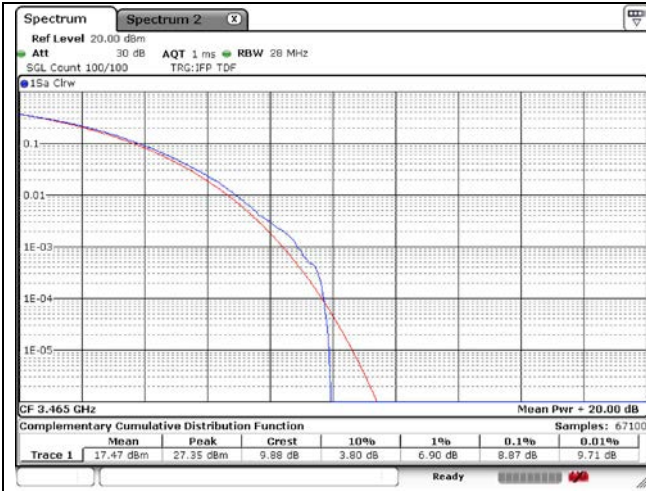

20 MHz Low Channel - Full RB - CP-OFDM\_Port 2

20 MHz Middle Channel - Full RB - CP-OFDM\_Port 1

20 MHz Middle Channel - Full RB - CP-OFDM\_Port 2

20 MHz High Channel - Full RB - CP-OFDM\_Port 1

20 MHz High Channel - Full RB - CP-OFDM\_Port 2