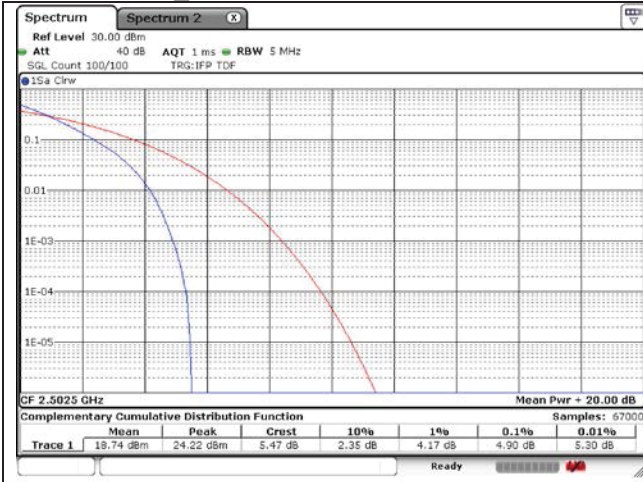

LTE band 41_FCC

LTE band 41_IC

5 MHz QPSK Low Channel - Full RB

10 MHz QPSK Low Channel - Full RB

5 MHz QPSK Middle Channel - Full RB

10 MHz QPSK Middle Channel - Full RB

5 MHz QPSK High Channel - Full RB

10 MHz QPSK High Channel - Full RB

LTE band 41_IC

15 MHz QPSK Low Channel - Full RB

20 MHz QPSK Low Channel - Full RB

15 MHz QPSK Middle Channel - Full RB

20 MHz QPSK Middle Channel - Full RB

15 MHz QPSK High Channel - Full RB

20 MHz QPSK High Channel - Full RB