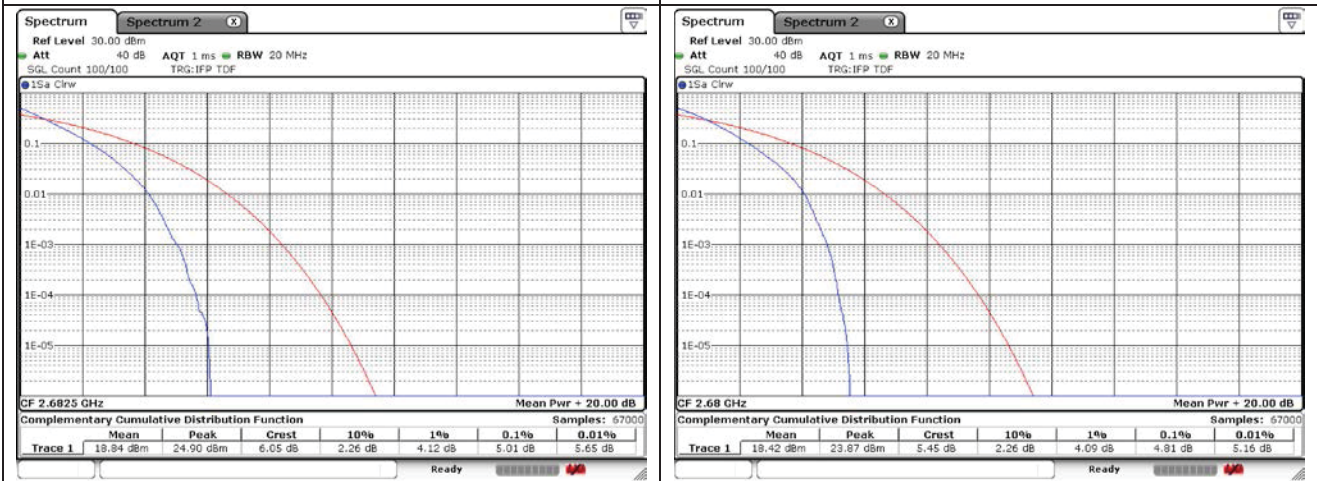

LTE band 41_IC

15 MHz QPSK Low Channel - Full RB

20 MHz QPSK Low Channel - Full RB

15 MHz QPSK Middle Channel - Full RB

20 MHz QPSK Middle Channel - Full RB

15 MHz QPSK High Channel - Full RB

20 MHz QPSK High Channel - Full RB

LTE band 66/4

LTE band 66/4

LTE band 66/4