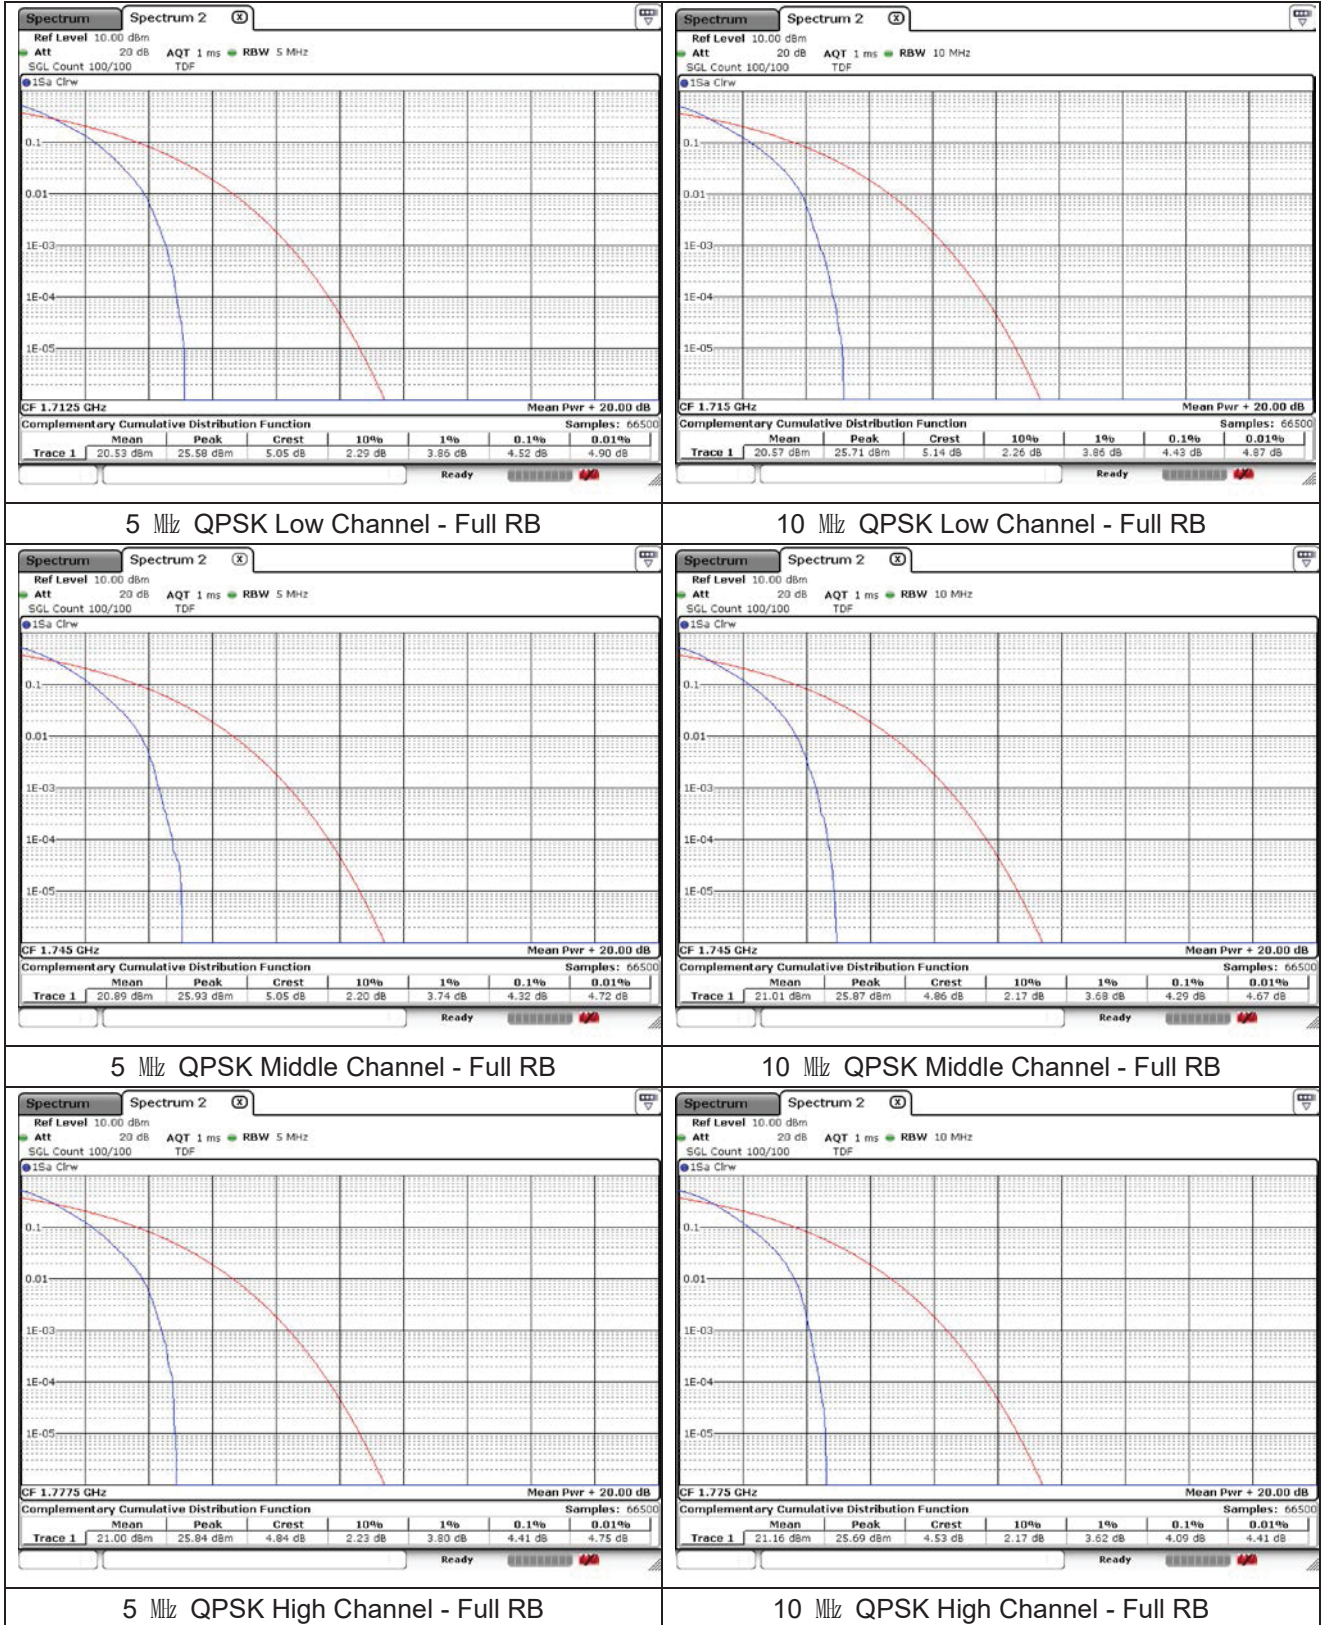

LTE band 41_FCC

LTE band 41_IC

5 MHz QPSK Low Channel - Full RB

10 MHz QPSK Low Channel - Full RB

5 MHz QPSK Middle Channel - Full RB

10 MHz QPSK Middle Channel - Full RB

5 MHz QPSK High Channel - Full RB

10 MHz QPSK High Channel - Full RB

LTE band 41_IC

15 MHz QPSK Low Channel - Full RB

20 MHz QPSK Low Channel - Full RB

15 MHz QPSK Middle Channel - Full RB

20 MHz QPSK Middle Channel - Full RB

15 MHz QPSK High Channel - Full RB

20 MHz QPSK High Channel - Full RB

LTE band 66/4

LTE band 66/4

LTE band 66/4