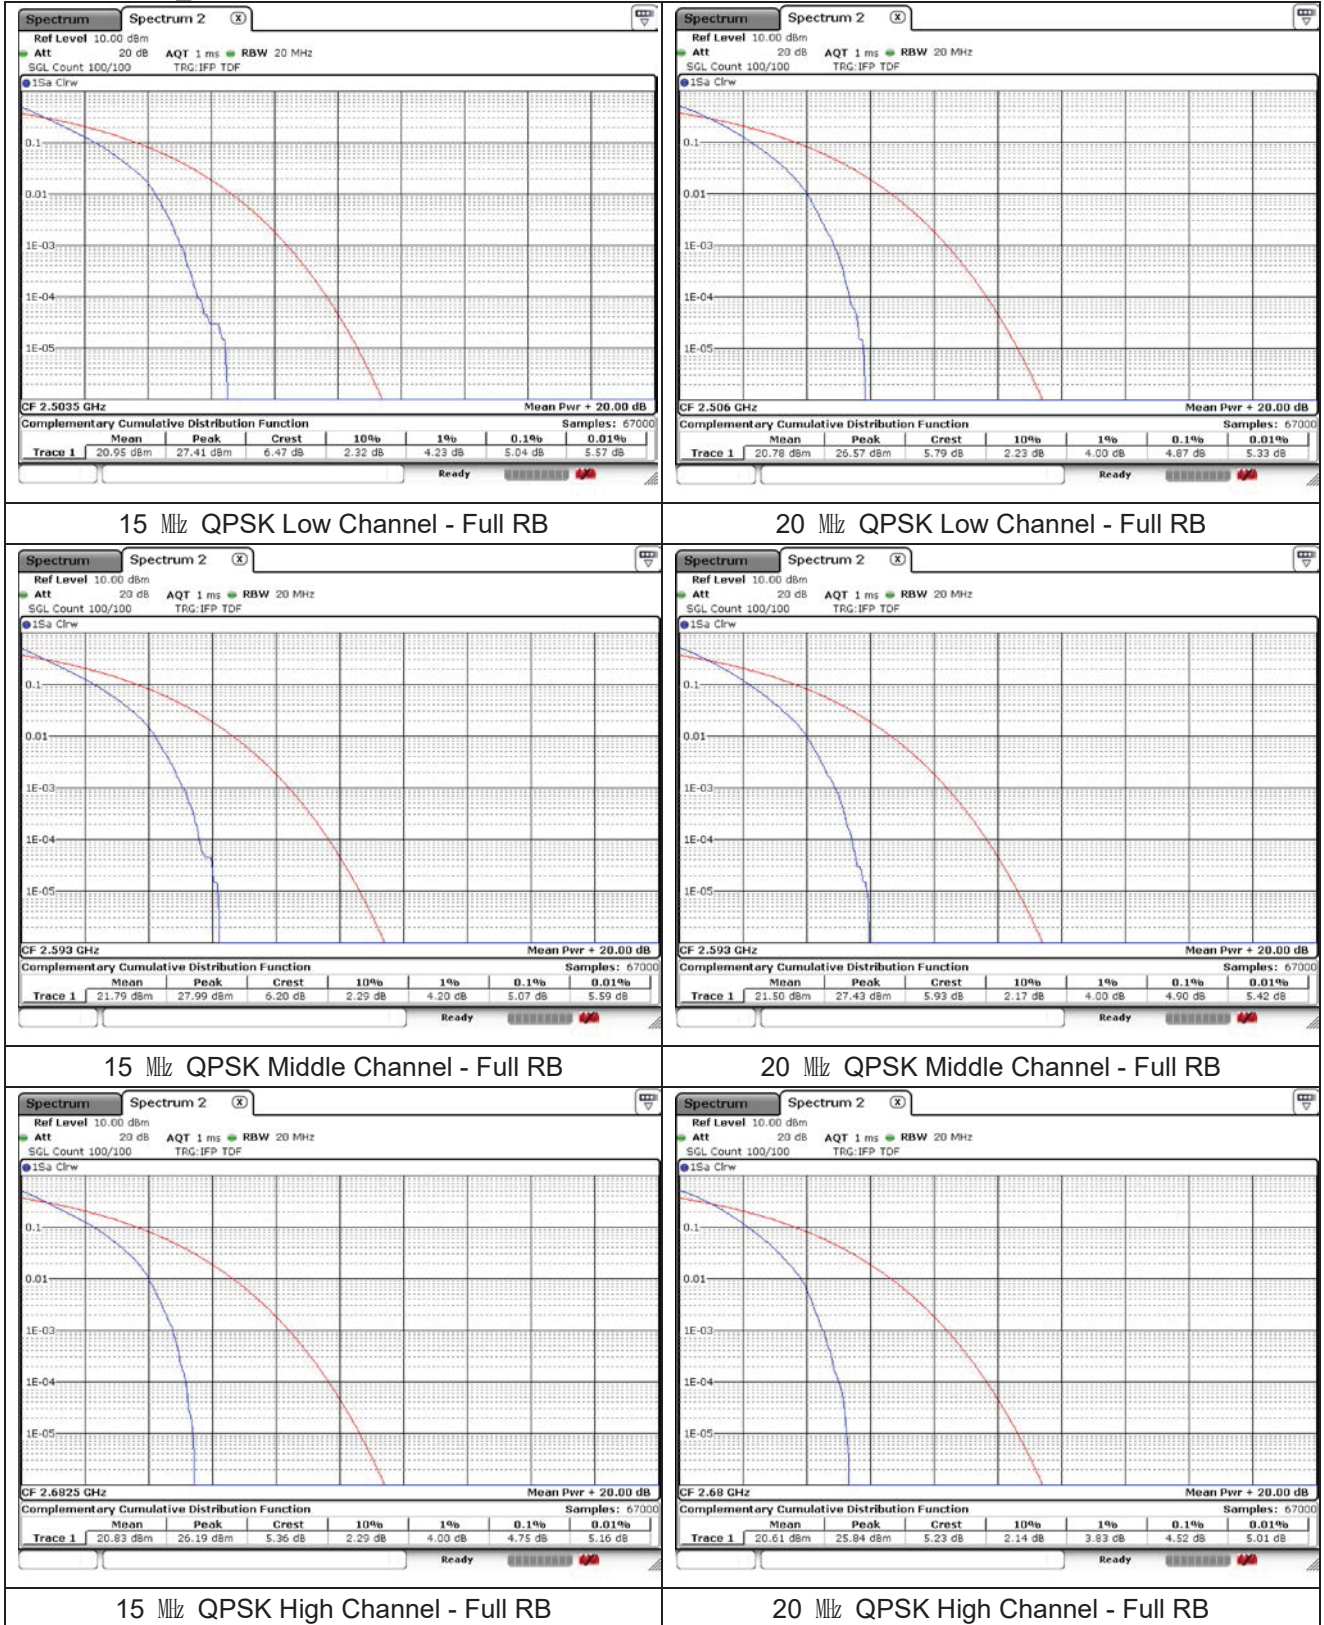

LTE band 41_FCC

LTE band 41_IC

5 MHz QPSK Low Channel - Full RB

10 MHz QPSK Low Channel - Full RB

5 MHz QPSK Middle Channel - Full RB

10 MHz QPSK Middle Channel - Full RB

5 MHz QPSK High Channel - Full RB

10 MHz QPSK High Channel - Full RB

LTE band 41_IC

15 MHz QPSK Low Channel - Full RB

20 MHz QPSK Low Channel - Full RB

15 MHz QPSK Middle Channel - Full RB

20 MHz QPSK Middle Channel - Full RB

15 MHz QPSK High Channel - Full RB

20 MHz QPSK High Channel - Full RB

LTE band 66/4

LTE band 66/4

LTE band 66/4