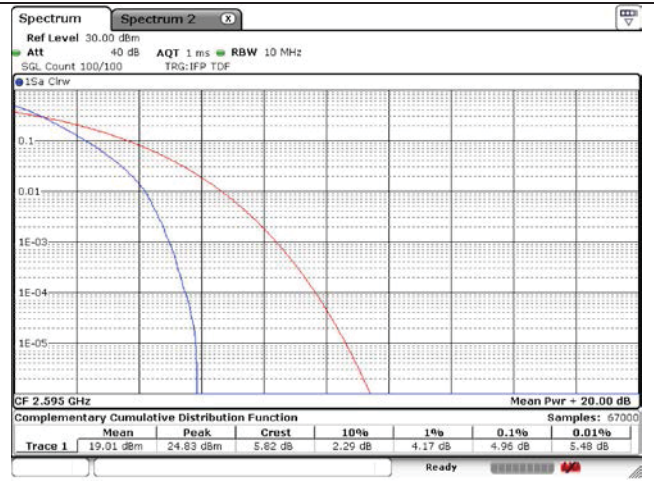

LTE band 41_FCC

LTE band 41_IC

5 MHz QPSK Low Channel - Full RB

10 MHz QPSK Low Channel - Full RB

5 MHz QPSK Middle Channel - Full RB

10 MHz QPSK Middle Channel - Full RB

5 MHz QPSK High Channel - Full RB

10 MHz QPSK High Channel - Full RB

LTE band 41_IC

15 MHz QPSK Low Channel - Full RB

20 MHz QPSK Low Channel - Full RB

15 MHz QPSK Middle Channel - Full RB

20 MHz QPSK Middle Channel - Full RB

15 MHz QPSK High Channel - Full RB

20 MHz QPSK High Channel - Full RB