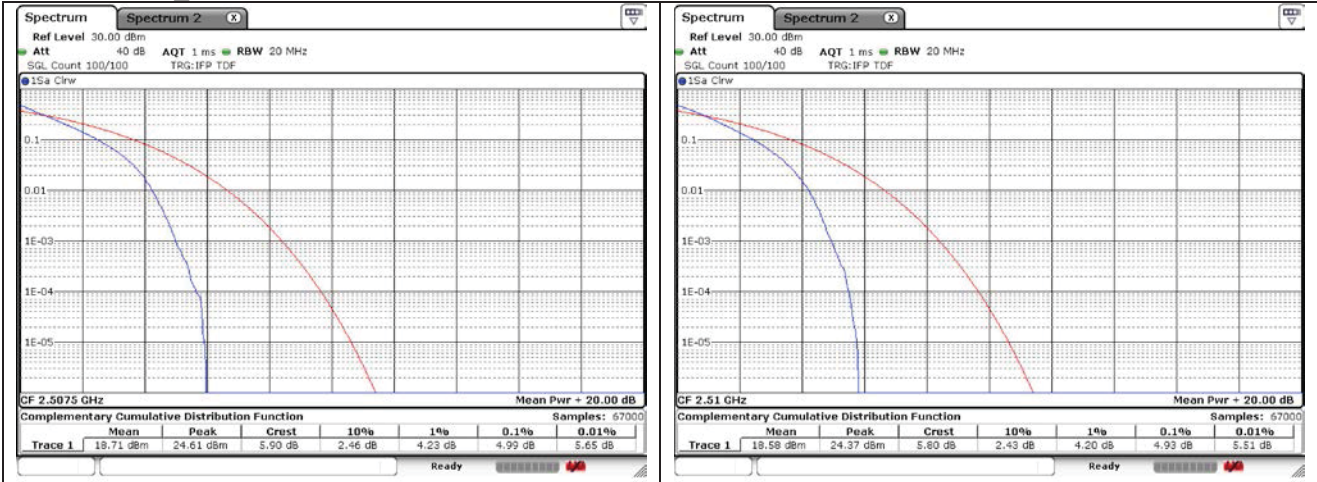

LTE band 41_FCC

LTE band 41_IC

5 MHz QPSK Low Channel - Full RB

10 MHz QPSK Low Channel - Full RB

5 MHz QPSK Middle Channel - Full RB

10 MHz QPSK Middle Channel - Full RB

5 MHz QPSK High Channel - Full RB

10 MHz QPSK High Channel - Full RB

LTE band 41_IC

15 MHz QPSK Low Channel - Full RB

20 MHz QPSK Low Channel - Full RB

15 MHz QPSK Middle Channel - Full RB

20 MHz QPSK Middle Channel - Full RB

15 MHz QPSK High Channel - Full RB

20 MHz QPSK High Channel - Full RB