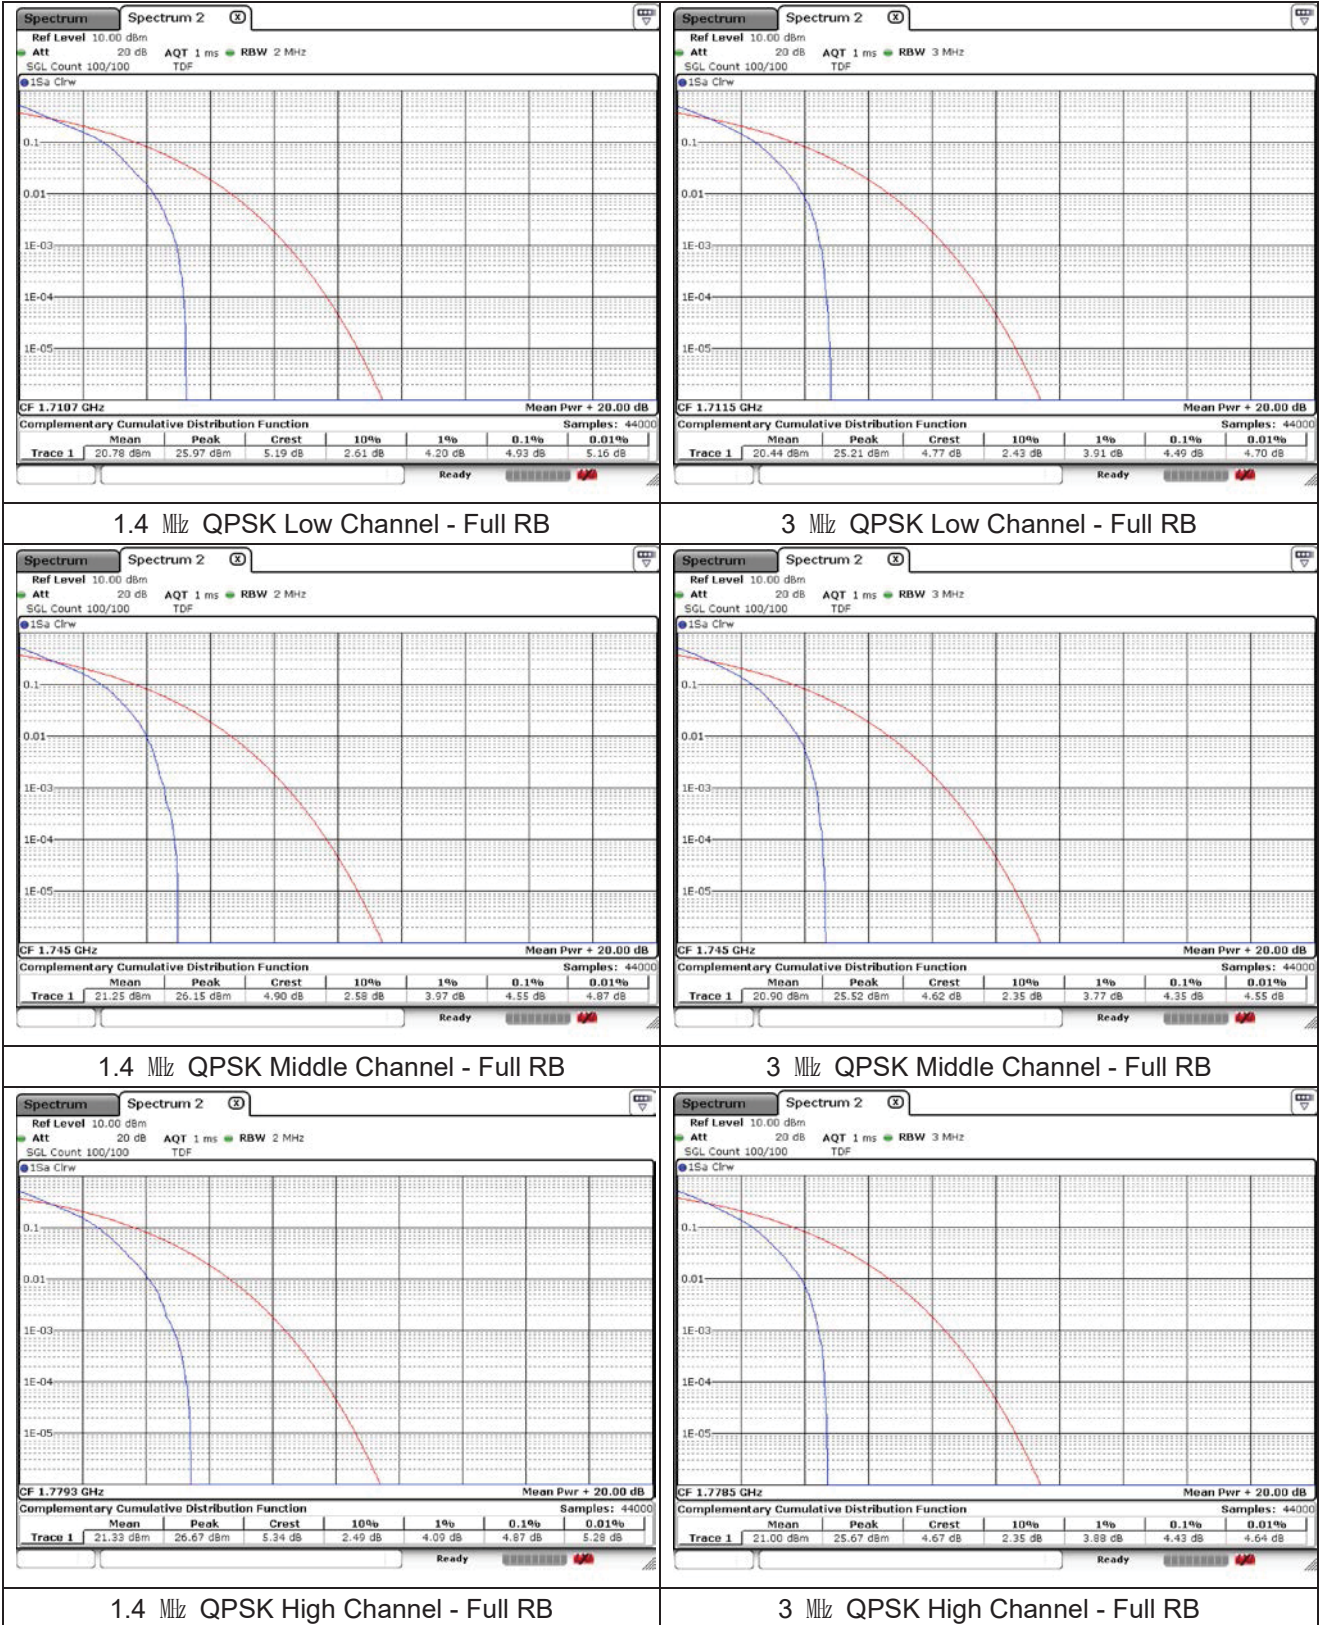

LTE band 41_FCC

LTE band 41_IC

5 MHz QPSK Low Channel - Full RB

10 MHz QPSK Low Channel - Full RB

5 MHz QPSK Middle Channel - Full RB

10 MHz QPSK Middle Channel - Full RB

5 MHz QPSK High Channel - Full RB

10 MHz QPSK High Channel - Full RB

LTE band 41_IC

15 MHz QPSK Low Channel - Full RB

20 MHz QPSK Low Channel - Full RB

15 MHz QPSK Middle Channel - Full RB

20 MHz QPSK Middle Channel - Full RB

15 MHz QPSK High Channel - Full RB

20 MHz QPSK High Channel - Full RB

LTE band 66/4

LTE band 66/4

LTE band 66/4