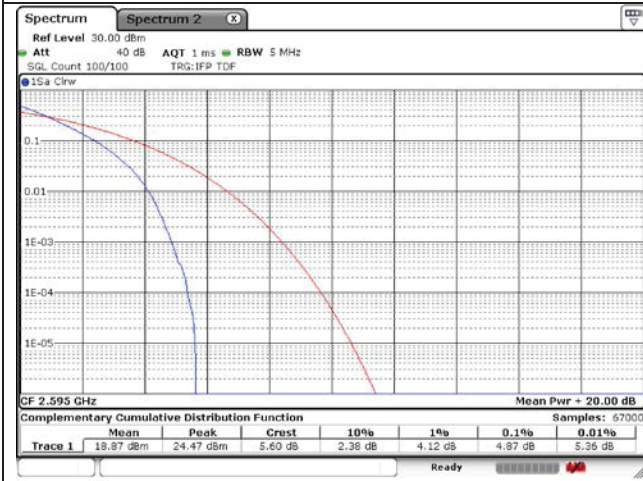

LTE band 41_FCC

LTE band 41_IC

5 MHz QPSK Low Channel - Full RB

10 MHz QPSK Low Channel - Full RB

5 MHz QPSK Middle Channel - Full RB

10 MHz QPSK Middle Channel - Full RB

5 MHz QPSK High Channel - Full RB

10 MHz QPSK High Channel - Full RB

LTE band 41_IC

15 MHz QPSK Low Channel - Full RB

20 MHz QPSK Low Channel - Full RB

15 MHz QPSK Middle Channel - Full RB

20 MHz QPSK Middle Channel - Full RB

15 MHz QPSK High Channel - Full RB

20 MHz QPSK High Channel - Full RB