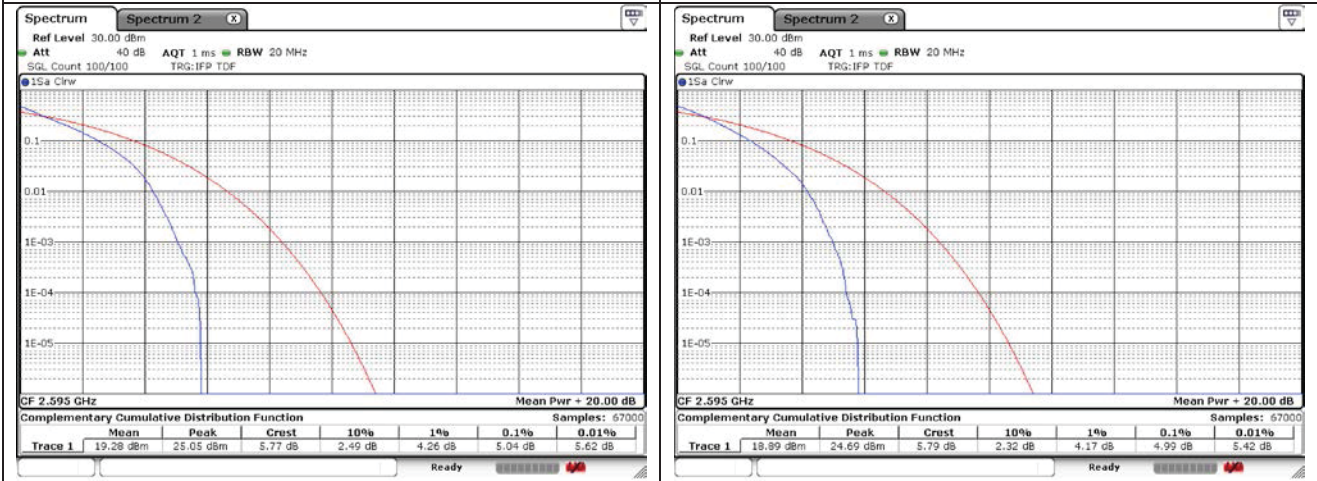

LTE band 41_FCC

LTE band 41_IC

5 MHz QPSK Low Channel - Full RB

10 MHz QPSK Low Channel - Full RB

5 MHz QPSK Middle Channel - Full RB

10 MHz QPSK Middle Channel - Full RB

5 MHz QPSK High Channel - Full RB

10 MHz QPSK High Channel - Full RB

LTE band 41_IC

15 MHz QPSK Low Channel - Full RB

20 MHz QPSK Low Channel - Full RB

15 MHz QPSK Middle Channel - Full RB

20 MHz QPSK Middle Channel - Full RB

15 MHz QPSK High Channel - Full RB

20 MHz QPSK High Channel - Full RB