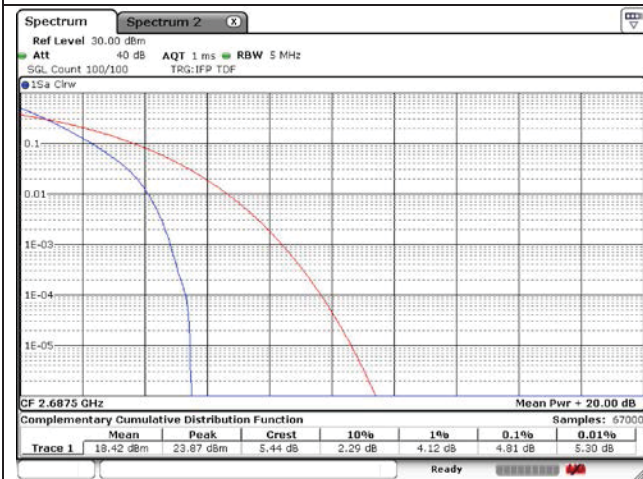

LTE band 41_FCC

LTE band 41_IC

5 MHz QPSK Low Channel - Full RB

10 MHz QPSK Low Channel - Full RB

5 MHz QPSK Middle Channel - Full RB

10 MHz QPSK Middle Channel - Full RB

5 MHz QPSK High Channel - Full RB

10 MHz QPSK High Channel - Full RB

LTE band 41_IC

15 MHz QPSK Low Channel - Full RB

20 MHz QPSK Low Channel - Full RB

15 MHz QPSK Middle Channel - Full RB

20 MHz QPSK Middle Channel - Full RB

15 MHz QPSK High Channel - Full RB

20 MHz QPSK High Channel - Full RB