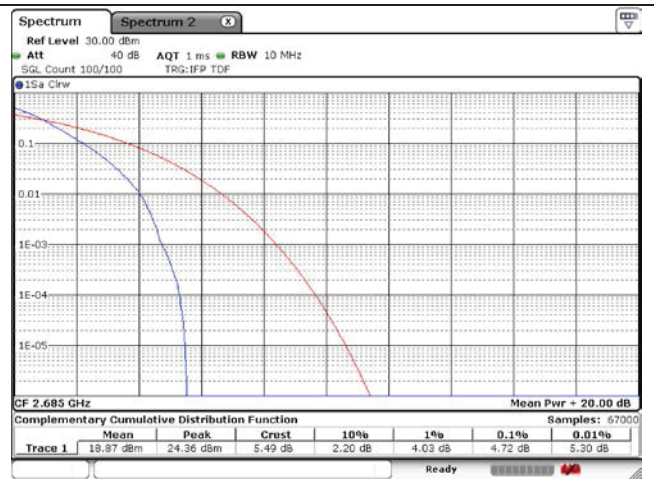

LTE band 41_FCC

LTE band 41_IC

5 MHz QPSK Low Channel - Full RB

10 MHz QPSK Low Channel - Full RB

5 MHz QPSK Middle Channel - Full RB

10 MHz QPSK Middle Channel - Full RB

5 MHz QPSK High Channel - Full RB

10 MHz QPSK High Channel - Full RB

LTE band 41_IC

15 MHz QPSK Low Channel - Full RB

20 MHz QPSK Low Channel - Full RB

15 MHz QPSK Middle Channel - Full RB

20 MHz QPSK Middle Channel - Full RB

15 MHz QPSK High Channel - Full RB

20 MHz QPSK High Channel - Full RB