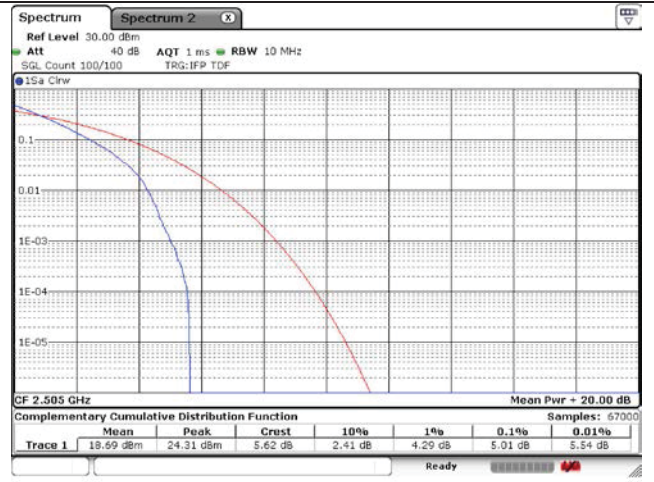

LTE band 41_FCC

LTE band 41_IC

5 MHz QPSK Low Channel - Full RB

10 MHz QPSK Low Channel - Full RB

5 MHz QPSK Middle Channel - Full RB

10 MHz QPSK Middle Channel - Full RB

5 MHz QPSK High Channel - Full RB

10 MHz QPSK High Channel - Full RB

LTE band 41_IC

15 MHz QPSK Low Channel - Full RB

20 MHz QPSK Low Channel - Full RB

15 MHz QPSK Middle Channel - Full RB

20 MHz QPSK Middle Channel - Full RB

15 MHz QPSK High Channel - Full RB

20 MHz QPSK High Channel - Full RB