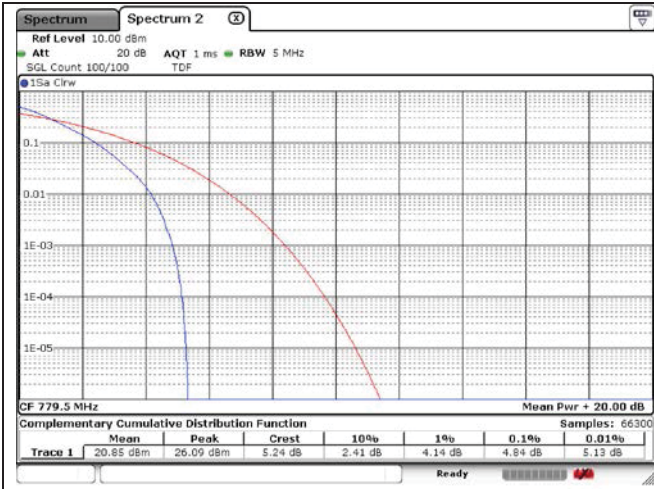

**LTE band 12/17**

**LTE band 13**

5 MHz QPSK Low Channel - Full RB

5 MHz QPSK Middle Channel - Full RB

10 MHz QPSK Middle Channel - Full RB

5 MHz QPSK High Channel - Full RB

**LTE band 25/2**

**LTE band 25/2**

**LTE band 25/2**

**LTE band 41\_FCC**