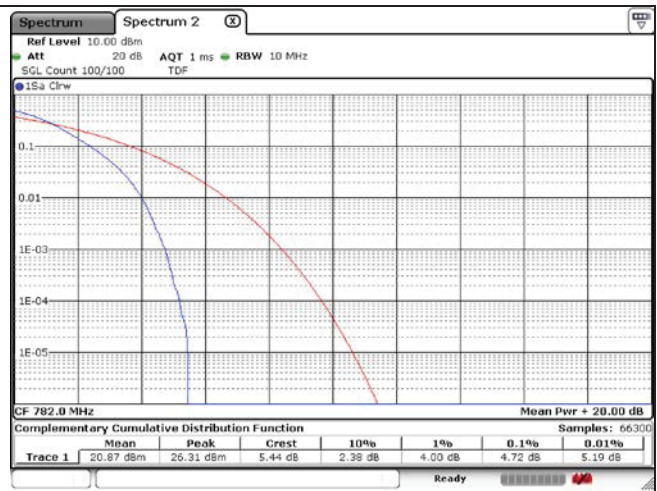

**LTE band 12/17**

**LTE band 13**

5 MHz QPSK Low Channel - Full RB

5 MHz QPSK Middle Channel - Full RB

10 MHz QPSK Middle Channel - Full RB

5 MHz QPSK High Channel - Full RB

**LTE band 25/2**

**LTE band 25/2**

**LTE band 25/2**

**LTE band 41\_FCC**