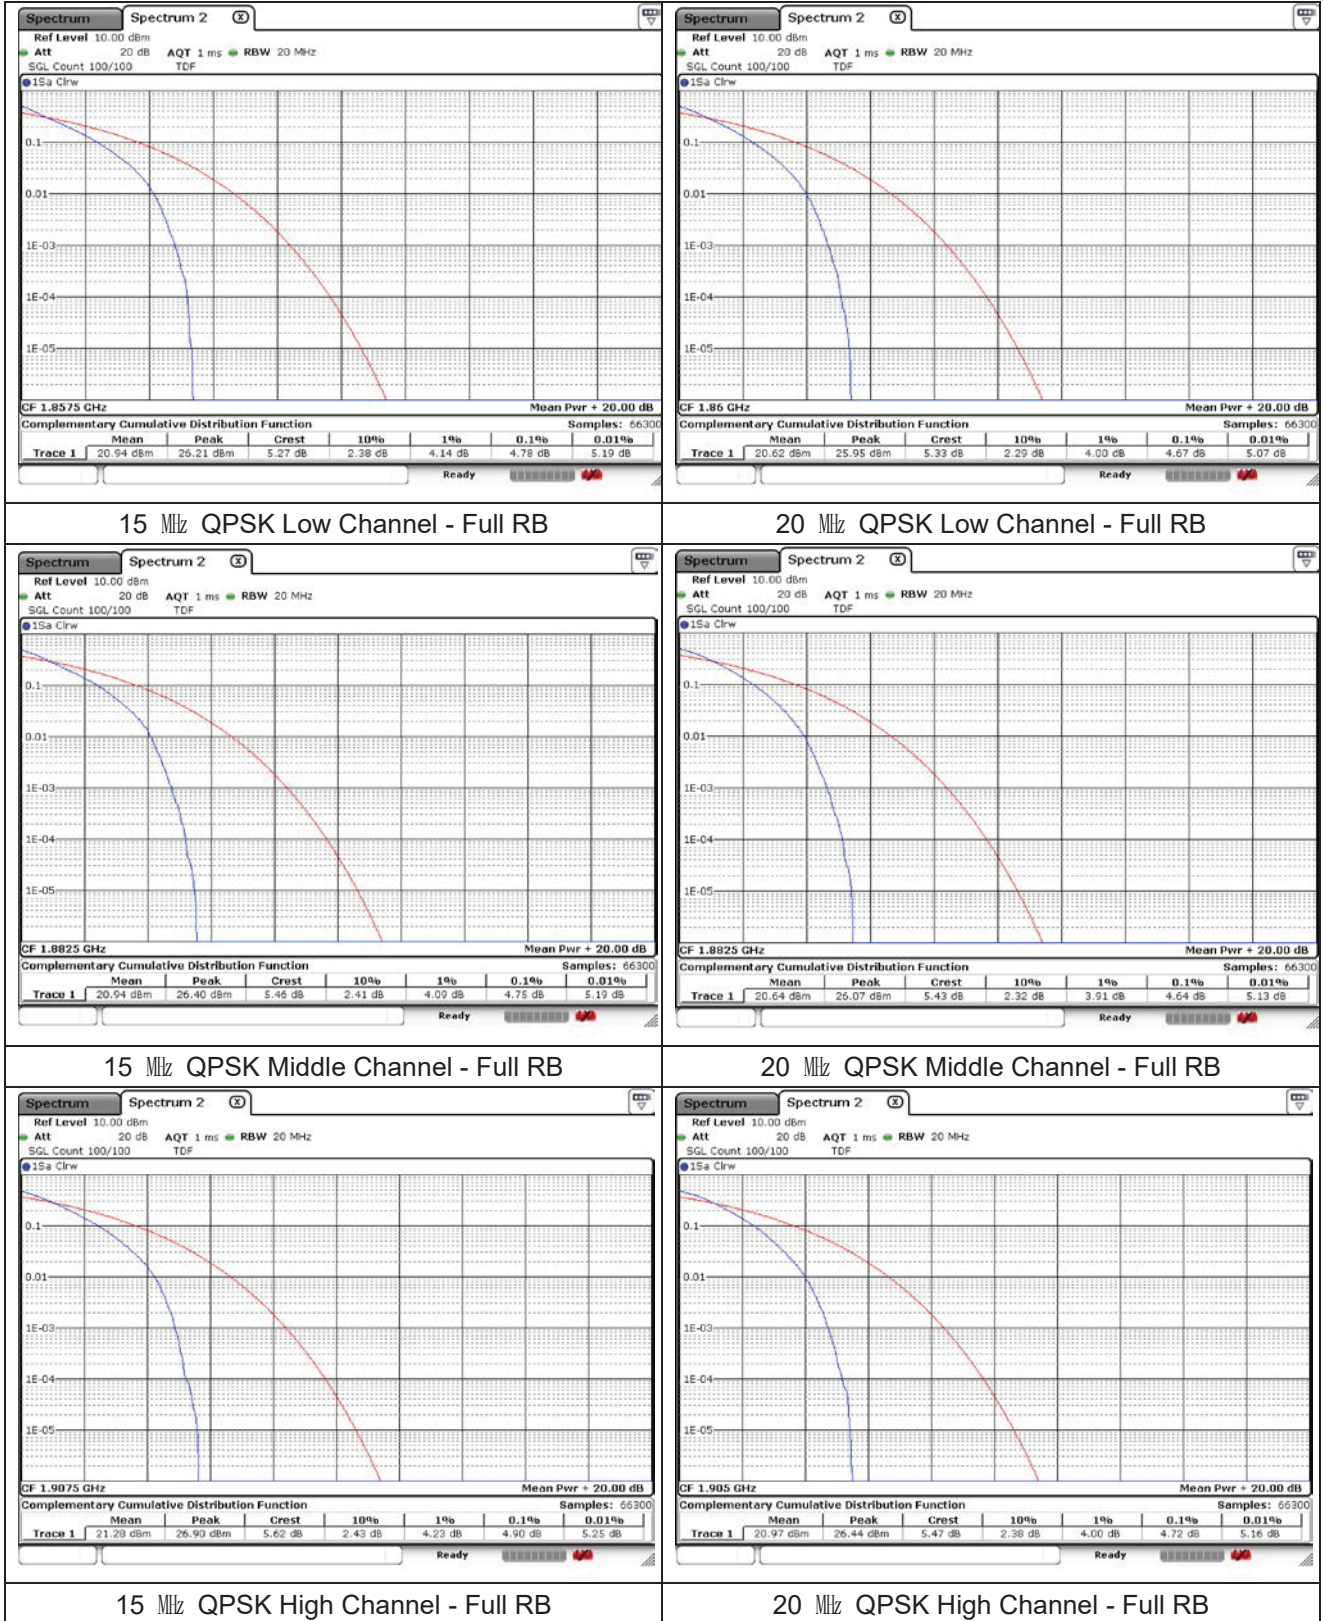

**LTE band 12/17**

**LTE band 13**

5 MHz QPSK Low Channel - Full RB

5 MHz QPSK Middle Channel - Full RB

10 MHz QPSK Middle Channel - Full RB

5 MHz QPSK High Channel - Full RB

**LTE band 25/2**

**LTE band 25/2**

**LTE band 25/2**

**LTE band 41\_FCC**