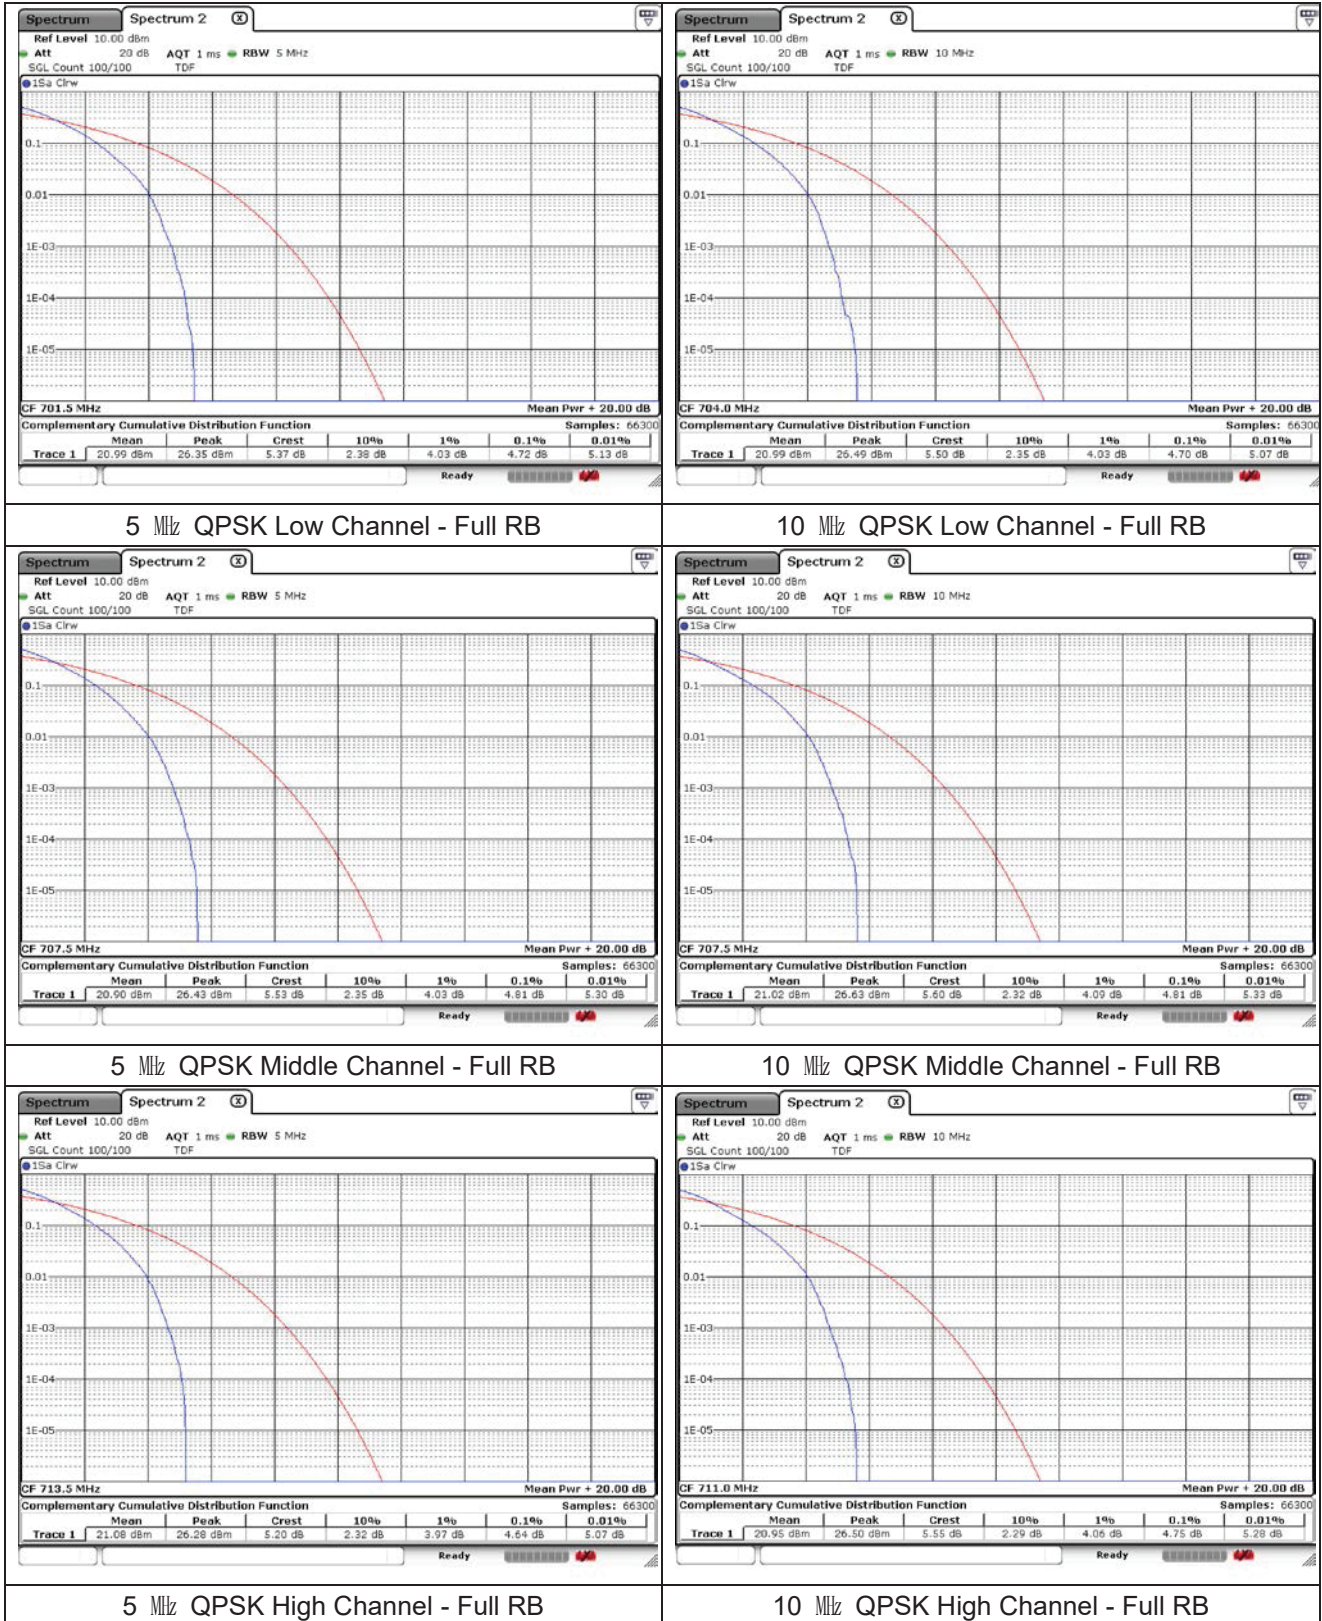

**LTE band 12/17**

**LTE band 13**

5 MHz QPSK Low Channel - Full RB

5 MHz QPSK Middle Channel - Full RB

10 MHz QPSK Middle Channel - Full RB

5 MHz QPSK High Channel - Full RB

**LTE band 25/2**

**LTE band 25/2**

**LTE band 25/2**

**LTE band 41\_FCC**