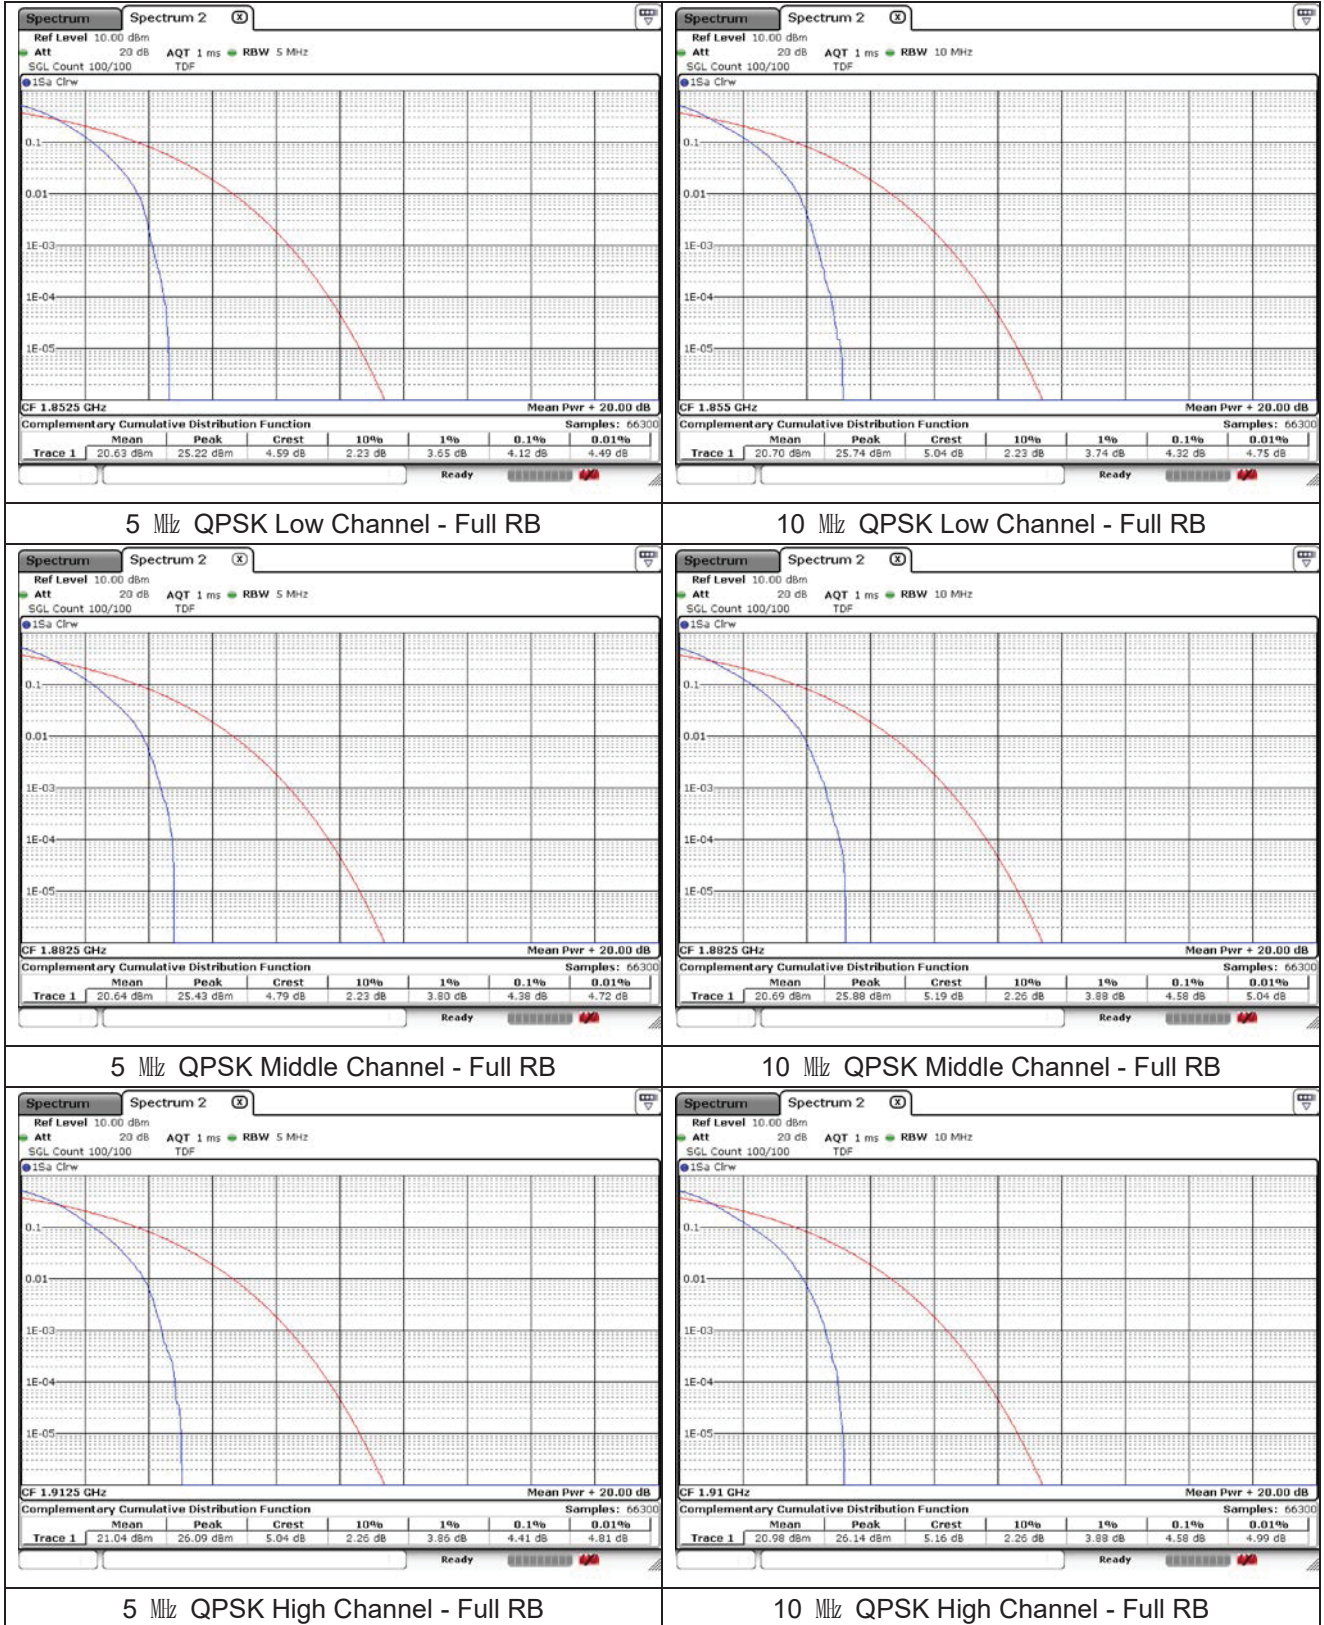

**LTE band 12/17**

**LTE band 13**

5 MHz QPSK Low Channel - Full RB

5 MHz QPSK Middle Channel - Full RB

10 MHz QPSK Middle Channel - Full RB

5 MHz QPSK High Channel - Full RB

**LTE band 25/2**

**LTE band 25/2**

**LTE band 25/2**

**LTE band 41\_FCC**