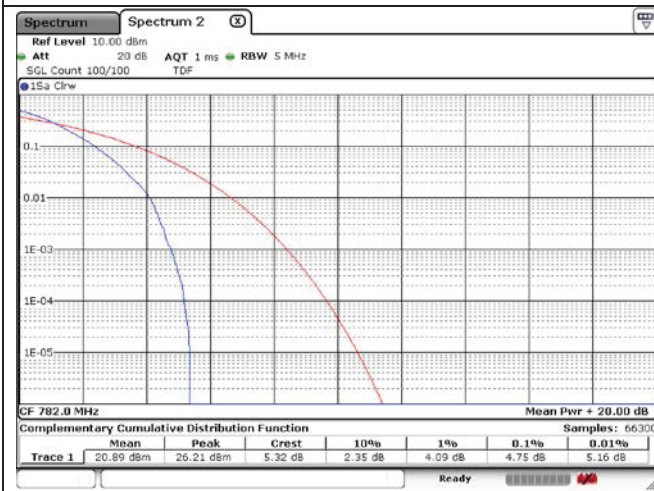

**LTE band 12/17**

**LTE band 13**

5 MHz QPSK Low Channel - Full RB

5 MHz QPSK Middle Channel - Full RB

10 MHz QPSK Middle Channel - Full RB

5 MHz QPSK High Channel - Full RB

**LTE band 25/2**

**LTE band 25/2**

**LTE band 25/2**

**LTE band 41\_FCC**