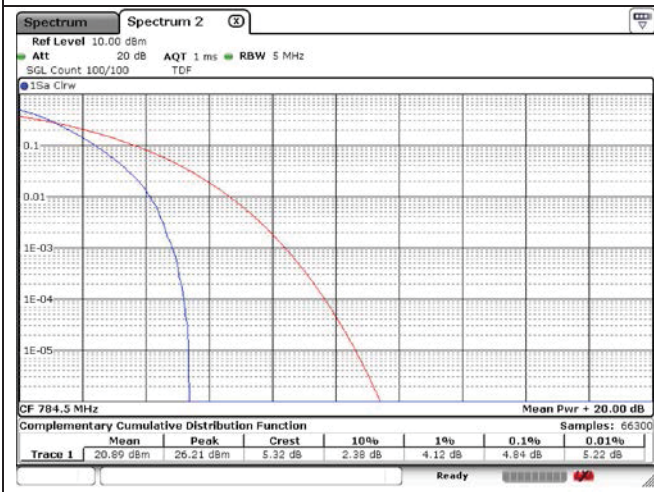

**LTE band 12/17**

**LTE band 13**

5 MHz QPSK Low Channel - Full RB

5 MHz QPSK Middle Channel - Full RB

10 MHz QPSK Middle Channel - Full RB

5 MHz QPSK High Channel - Full RB

**LTE band 25/2**

**LTE band 25/2**

**LTE band 25/2**

**LTE band 41\_FCC**