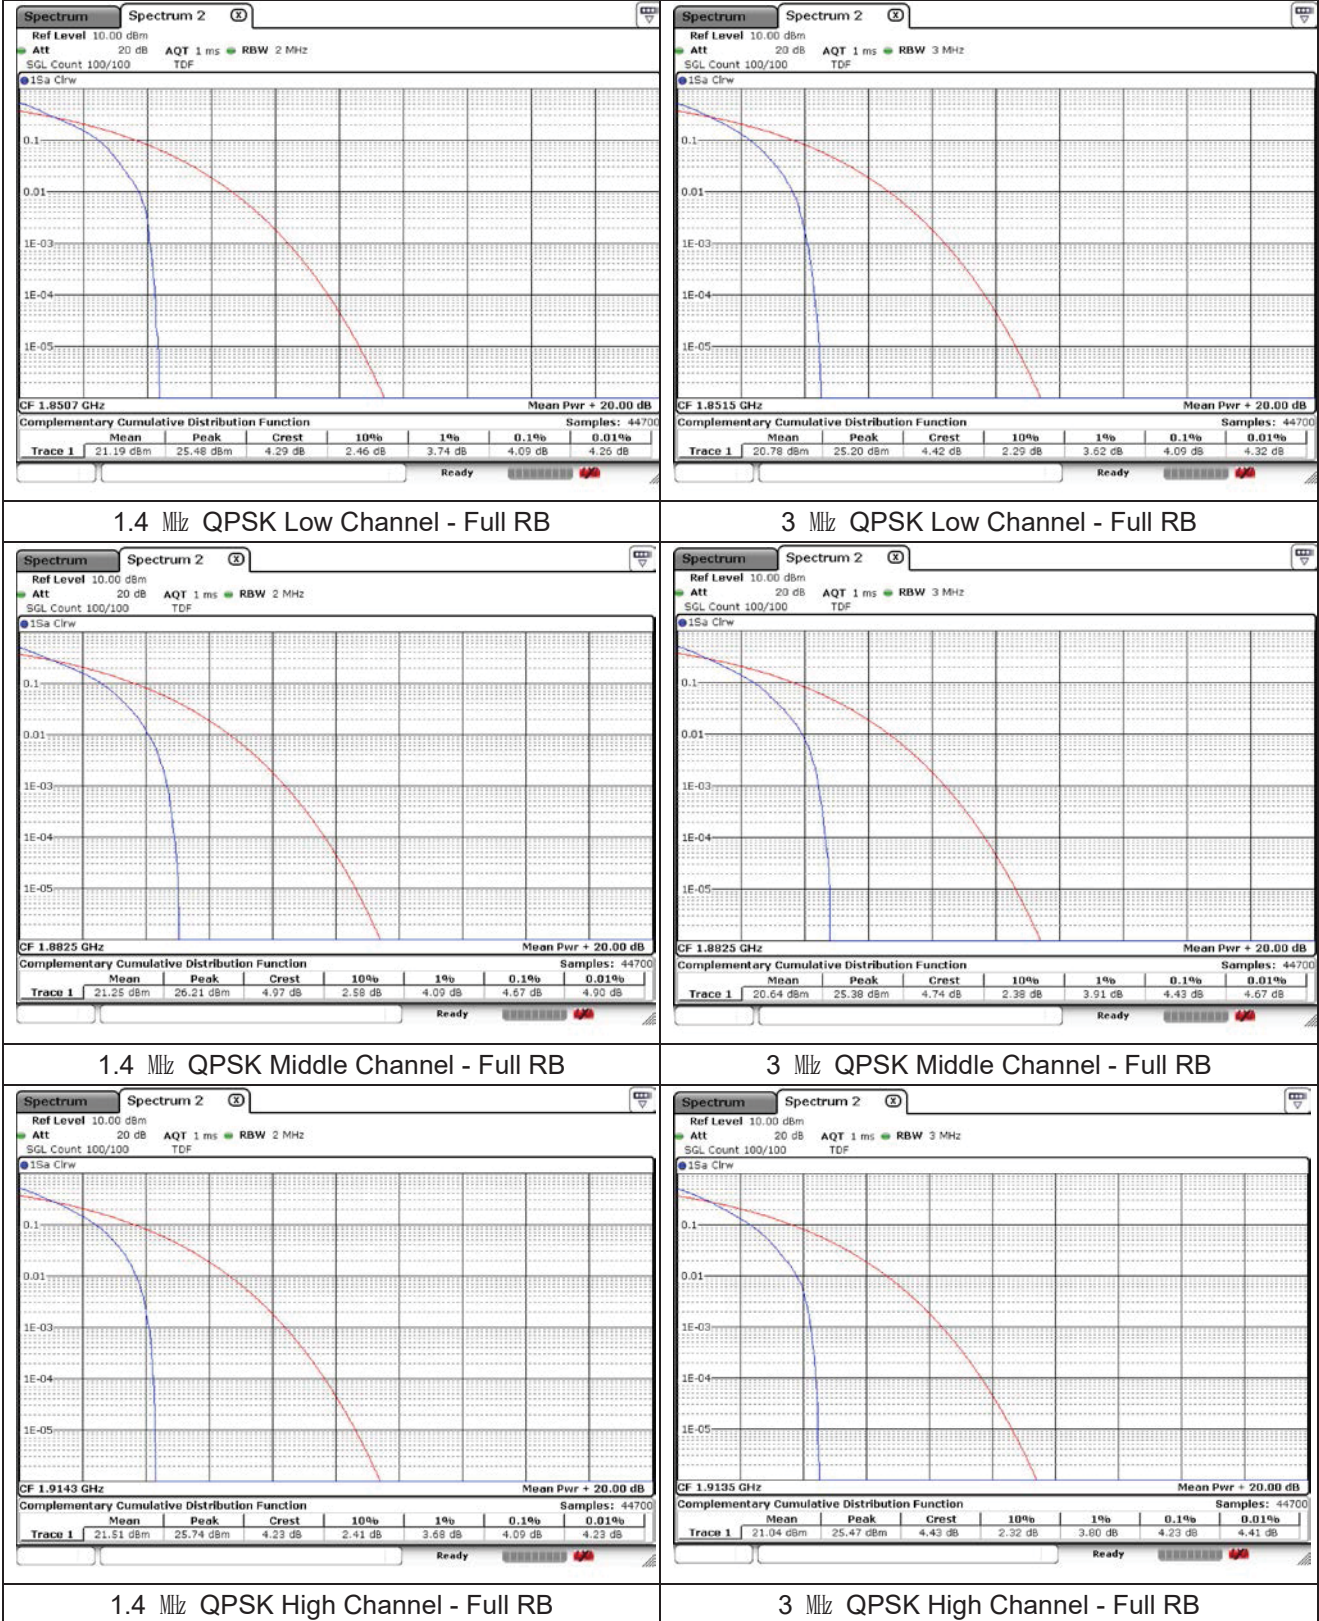

**LTE band 12/17**

**LTE band 13**

5 MHz QPSK Low Channel - Full RB

5 MHz QPSK Middle Channel - Full RB

10 MHz QPSK Middle Channel - Full RB

5 MHz QPSK High Channel - Full RB

**LTE band 25/2**

**LTE band 25/2**

**LTE band 25/2**

**LTE band 41\_FCC**