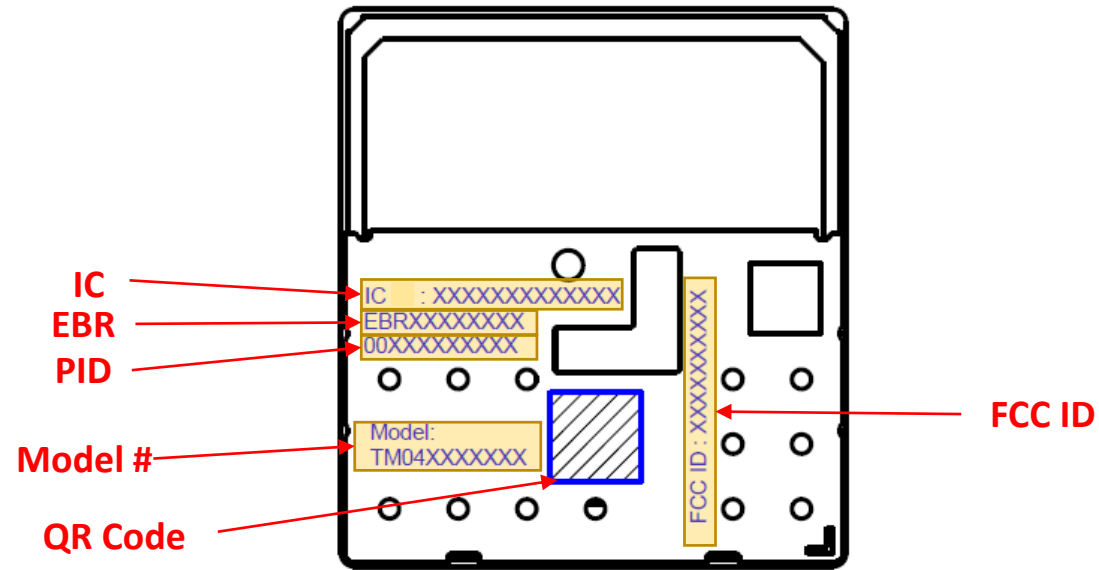

BMW WAVE LOW NAD Laser Marking Spec.

NA			
<ul style="list-style-type: none"> - IC : 2703H-TM04ANNABM1 - FCC ID : BEJTM04ANNABM1 - Model # : TM04ANNABM1 - EBR : EBR31179001 			

* N/A : Not Available (No Marking), * TBD : To Be Determined (Need to mark)