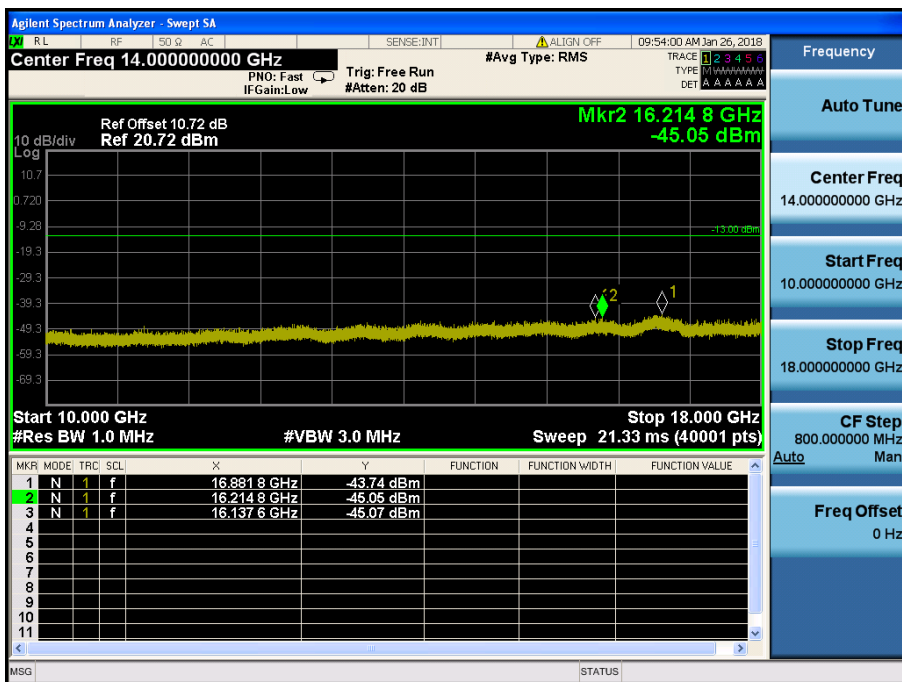

LTE Band 5, 26 / 1.4MHz / 16QAM - RB Size/Offset (1/2) – High Channel

8.4.6 LTE Band 4

LTE Band 4 / 20MHz / 16QAM - RB Size/Offset (50/25) –Low Channel

LTE Band 4 / 20MHz / 16QAM - RB Size/Offset (50/25) –Low Channel

LTE Band 4 / 20MHz / QPSK - RB Size/Offset (50/25)–Mid Channel

LTE Band 4 / 20MHz / QPSK - RB Size/Offset (50/25)–Mid Channel

LTE Band 4 / 20MHz / QPSK - RB Size/Offset (1/0) – High Channel

LTE Band 4 / 20MHz / QPSK - RB Size/Offset (1/0) – High Channel

LTE Band 4 / 15MHz / 16QAM - RB Size/Offset (1/0)–Low Channel

LTE Band 4 / 15MHz / 16QAM - RB Size/Offset (1/0)–Low Channel

LTE Band 4 / 15MHz / QPSK - RB Size/Offset (1/36) – Mid Channel

LTE Band 4 / 15MHz / QPSK - RB Size/Offset (1/36) – Mid Channel