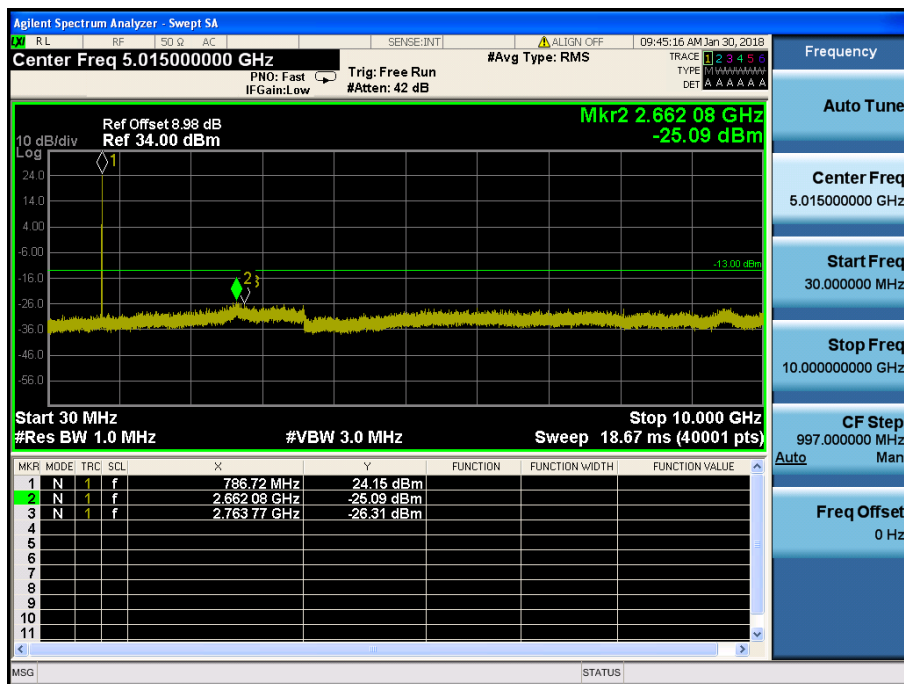

LTE Band 12, 17 / 5MHz / QPSK - RB Size/Offset (12/13) – High Channel

8.4.2 LTE Band 12

LTE Band 12 / 3MHz / QPSK - RB Size/Offset (8/0) – Low Channel

LTE Band 12 / 3MHz / QPSK - RB Size/Offset (1/14) – Mid Channel

LTE Band 12 / 3MHz / QPSK - RB Size/Offset (15/0) – High Channel

LTE Band 12 / 1.4MHz / 16QAM - RB Size/Offset (1/2) – Low Channel

LTE Band 12 / 1.4MHz / 16QAM - RB Size/Offset (1/5) – Mid Channel

LTE Band 12 / 1.4MHz / 16QAM - RB Size/Offset (3/2) – High Channel

8.4.3 LTE Band 13

LTE Band 13 / 10MHz / 16QAM - RB Size/Offset (1/0) – Low Channel

LTE Band 13 / 5MHz / 16QAM - RB Size/Offset (1/24) – Low Channel

LTE Band 13 / 5MHz / QPSK - RB Size/Offset (25/0) – High Channel