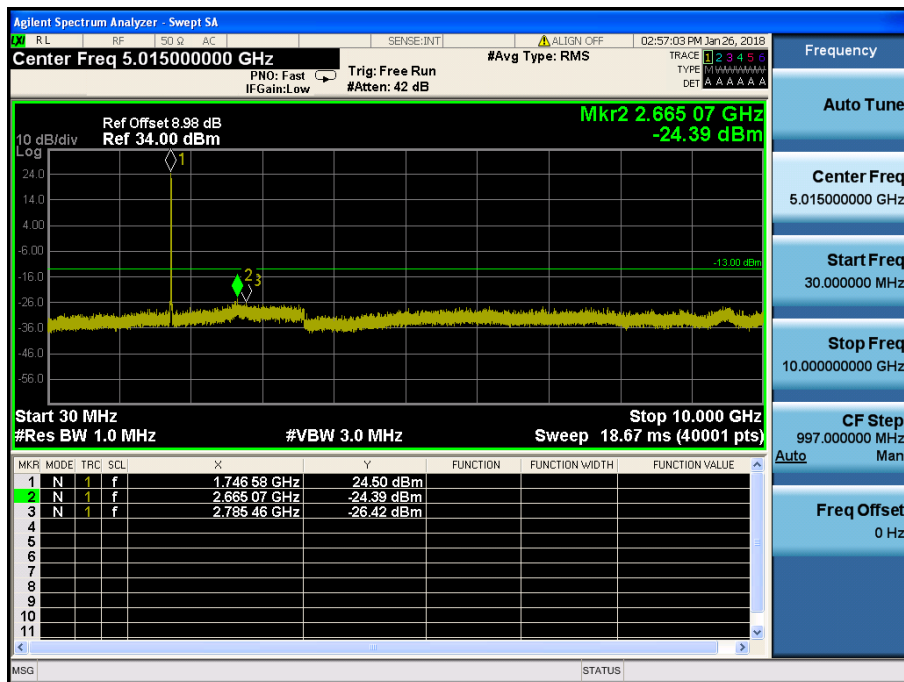

LTE Band 4 / 20MHz / QPSK - RB Size/Offset (50/25)–Mid Channel

LTE Band 4 / 20MHz / QPSK - RB Size/Offset (50/25)–Mid Channel

LTE Band 4 / 20MHz / QPSK - RB Size/Offset (1/0) – High Channel

LTE Band 4 / 20MHz / QPSK - RB Size/Offset (1/0) – High Channel

LTE Band 4 / 15MHz / 16QAM - RB Size/Offset (1/0)–Low Channel

LTE Band 4 / 15MHz / 16QAM - RB Size/Offset (1/0)–Low Channel

LTE Band 4 / 15MHz / QPSK - RB Size/Offset (1/36) – Mid Channel

LTE Band 4 / 15MHz / QPSK - RB Size/Offset (1/36) – Mid Channel

LTE Band 4 / 15MHz / 16QAM - RB Size/Offset (36/0) – High Channel

LTE Band 4 / 15MHz / 16QAM - RB Size/Offset (36/0) – High Channel