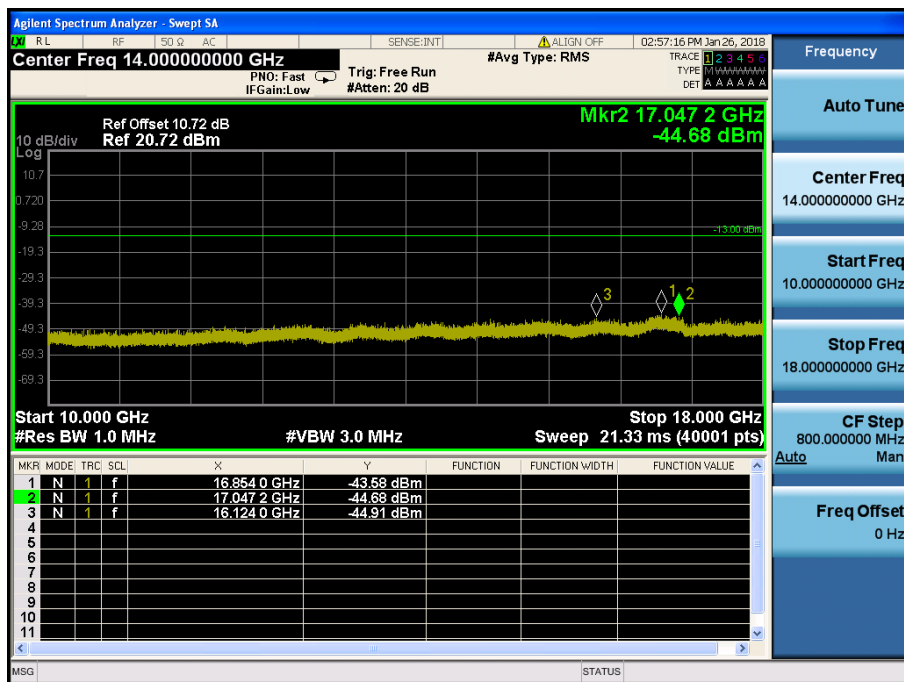

LTE Band 4 / 20MHz / QPSK - RB Size/Offset (50/25)–Mid Channel

LTE Band 4 / 20MHz / QPSK - RB Size/Offset (50/25)–Mid Channel

LTE Band 4 / 20MHz / QPSK - RB Size/Offset (1/0) – High Channel

LTE Band 4 / 20MHz / QPSK - RB Size/Offset (1/0) – High Channel

LTE Band 4 / 15MHz / 16QAM - RB Size/Offset (1/0)–Low Channel

LTE Band 4 / 15MHz / 16QAM - RB Size/Offset (1/0)–Low Channel

LTE Band 4 / 15MHz / QPSK - RB Size/Offset (1/36) – Mid Channel

LTE Band 4 / 15MHz / QPSK - RB Size/Offset (1/36) – Mid Channel

LTE Band 4 / 15MHz / 16QAM - RB Size/Offset (36/0) – High Channel

LTE Band 4 / 15MHz / 16QAM - RB Size/Offset (36/0) – High Channel