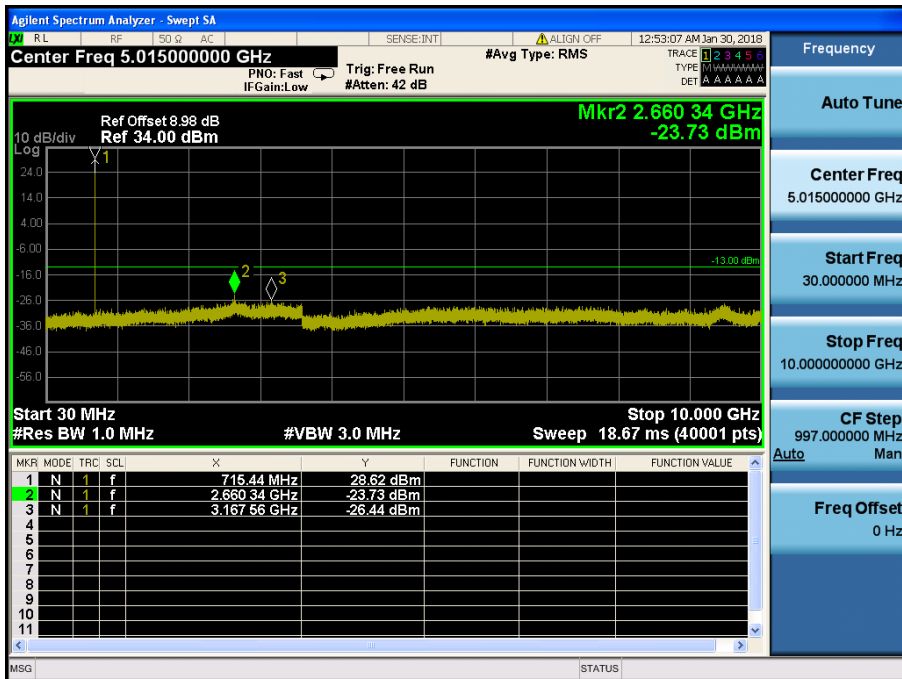

LTE Band 12, 17 / 5MHz / QPSK - RB Size/Offset (12/13) – High Channel

8.4.2 LTE Band 12

LTE Band 12 / 3MHz / QPSK - RB Size/Offset (8/0) – Low Channel

LTE Band 12 / 3MHz / QPSK - RB Size/Offset (1/14) – Mid Channel

LTE Band 12 / 3MHz / QPSK - RB Size/Offset (15/0) – High Channel

LTE Band 12 / 1.4MHz / 16QAM - RB Size/Offset (1/2) – Low Channel

LTE Band 12 / 1.4MHz / 16QAM - RB Size/Offset (1/5) – Mid Channel

LTE Band 12 / 1.4MHz / 16QAM - RB Size/Offset (3/2) – High Channel