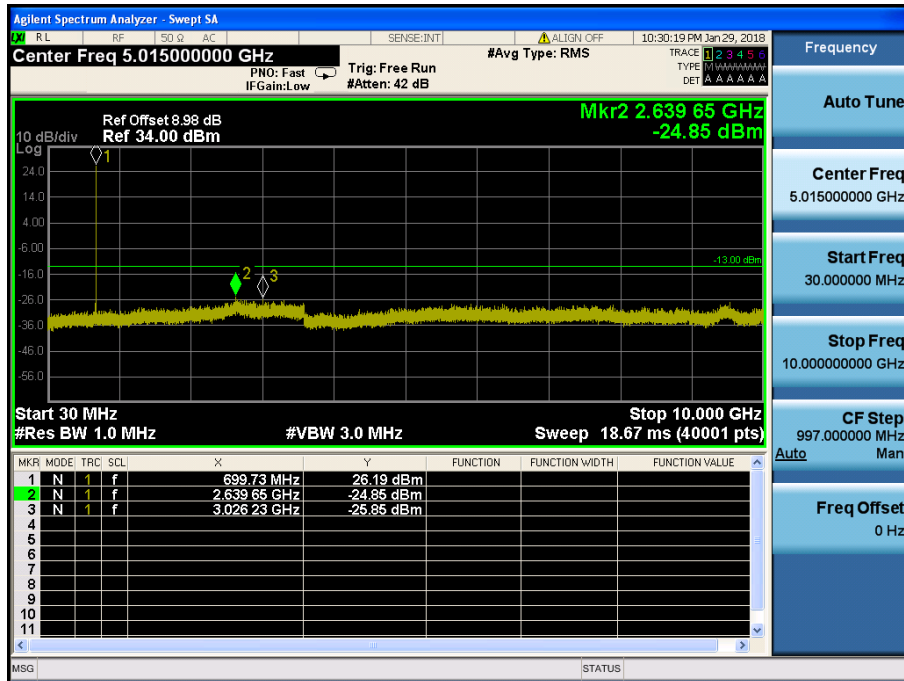

- Upper Extended Band Edge

LTE Band 2 / 1.4MHz / QPSK - RB Size/Offset (3/0)

8.4 SPURIOUS AND HARMONICS EMISSIONS(Conducted)

8.4.1 LTE Band 12, 17

LTE Band 12, 17 / 10MHz / QPSK - RB Size/Offset (1/0) – Low Channel

LTE Band 12, 17 / 10MHz / 16QAM - RB Size/Offset (25/0) – High Channel

LTE Band 12, 17 / 5MHz / QPSK - RB Size/Offset (1/0) – Low Channel

LTE Band 12, 17 / 5MHz / QPSK - RB Size/Offset (1/0) – Mid Channel

LTE Band 12, 17 / 5MHz / QPSK - RB Size/Offset (12/13) – High Channel

8.4.2 LTE Band 12

LTE Band 12 / 3MHz / QPSK - RB Size/Offset (8/0) – Low Channel

LTE Band 12 / 3MHz / QPSK - RB Size/Offset (1/14) – Mid Channel