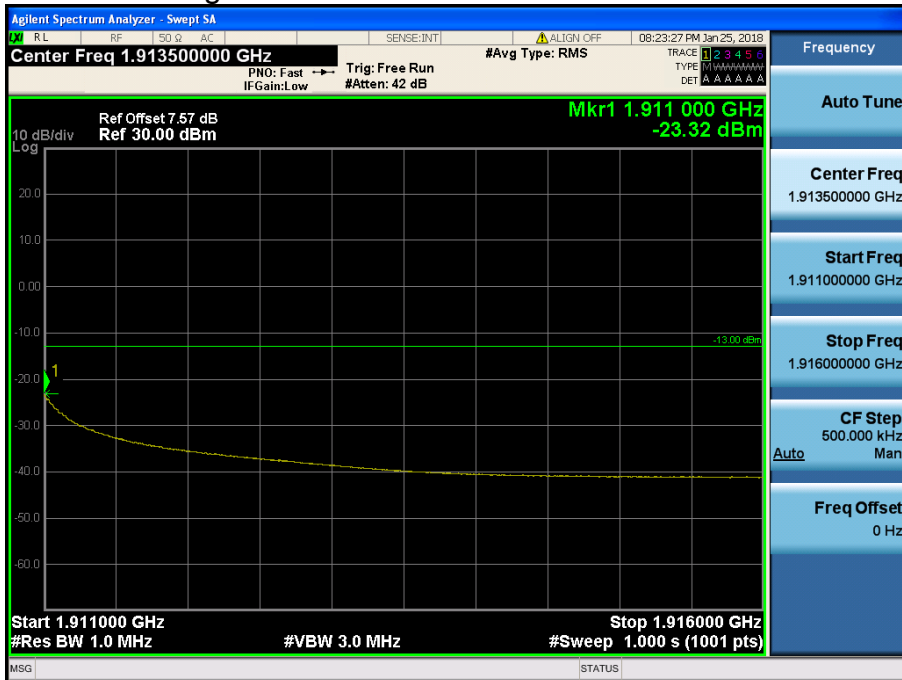

- Lower Extended Band Edge

LTE Band 2 / 3MHz / QPSK - RB Size/Offset (1/14)

- Upper Band Edge

LTE Band 2 / 3MHz / QPSK - RB Size/Offset (1/14)

- Upper Extended Band Edge

LTE Band 2 / 3MHz / QPSK - RB Size/Offset (1/0)

- Lower Band Edge

LTE Band 2 / 1.4MHz / QPSK - RB Size/Offset (1/0)

- Lower Extended Band Edge

LTE Band 2 / 1.4MHz / 16QAM - RB Size/Offset (3/2)

- Upper Band Edge

LTE Band 2 / 1.4MHz / QPSK - RB Size/Offset (1/5)

- Upper Extended Band Edge

LTE Band 2 / 1.4MHz / QPSK - RB Size/Offset (3/0)

8.4 SPURIOUS AND HARMONICS EMISSIONS(Conducted)

8.4.1 LTE Band 12, 17

LTE Band 12, 17 / 10MHz / QPSK - RB Size/Offset (1/0) – Low Channel