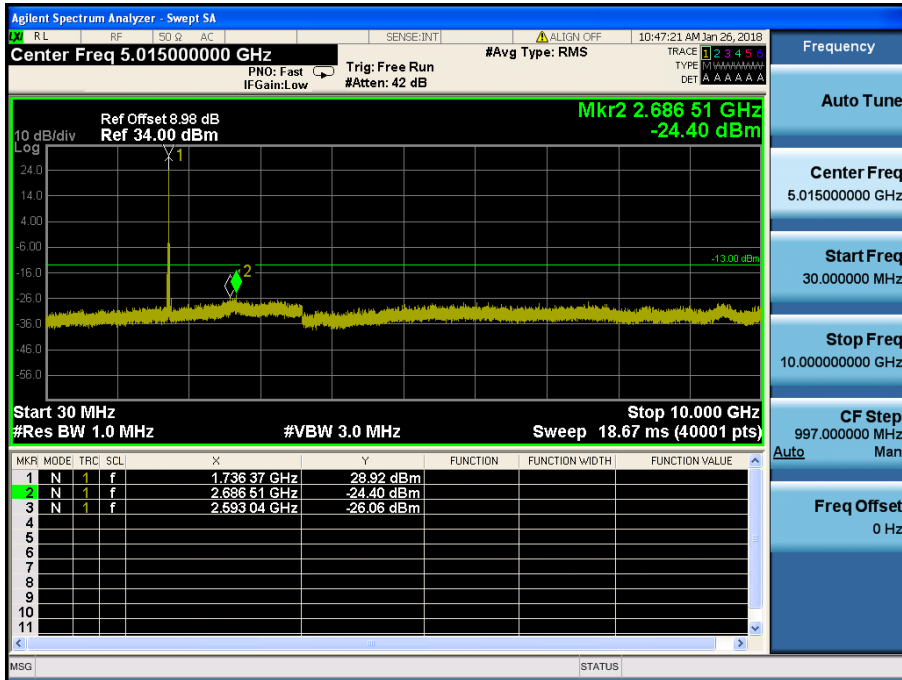

LTE Band 5, 26 / 3MHz / QPSK - RB Size/Offset (8/4) – High Channel

LTE Band 5, 26 / 1.4MHz / QPSK - RB Size/Offset (1/0) – Low Channel

LTE Band 5, 26 / 1.4MHz / QPSK - RB Size/Offset (3/3) – Mid Channel

LTE Band 5, 26 / 1.4MHz / 16QAM - RB Size/Offset (1/2) – High Channel

8.4.6 LTE Band 4

LTE Band 4 / 20MHz / 16QAM - RB Size/Offset (50/25) –Low Channel

LTE Band 4 / 20MHz / 16QAM - RB Size/Offset (50/25) –Low Channel

LTE Band 4 / 20MHz / QPSK - RB Size/Offset (50/25)–Mid Channel

LTE Band 4 / 20MHz / QPSK - RB Size/Offset (50/25)–Mid Channel

LTE Band 4 / 20MHz / QPSK - RB Size/Offset (1/0) – High Channel

LTE Band 4 / 20MHz / QPSK - RB Size/Offset (1/0) – High Channel