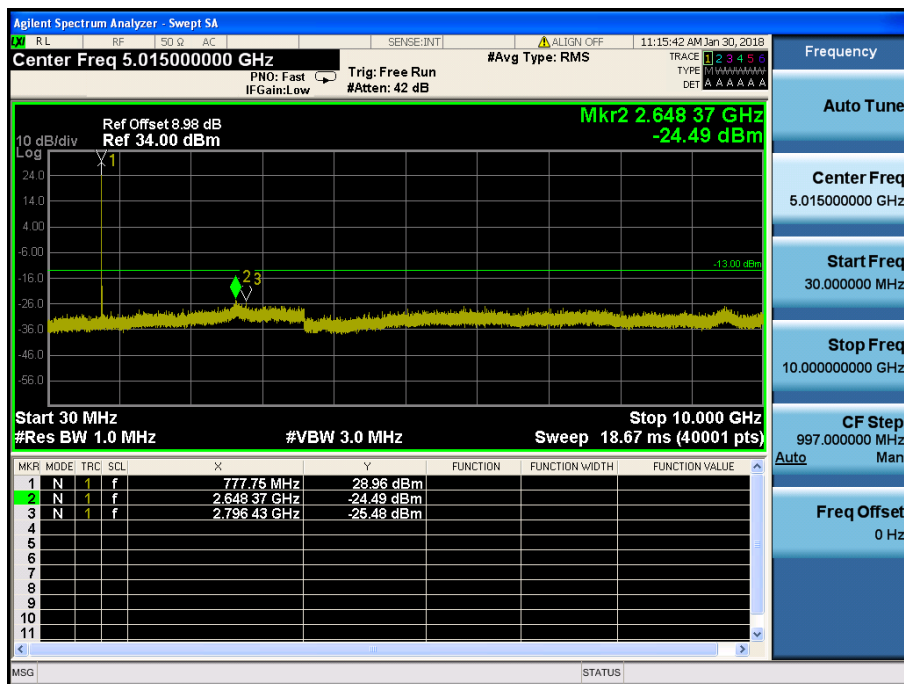

LTE Band 12 / 3MHz / QPSK - RB Size/Offset (15/0) – High Channel

LTE Band 12 / 1.4MHz / 16QAM - RB Size/Offset (1/2) – Low Channel

LTE Band 12 / 1.4MHz / 16QAM - RB Size/Offset (1/5) – Mid Channel

LTE Band 12 / 1.4MHz / 16QAM - RB Size/Offset (3/2) – High Channel

8.4.3 LTE Band 13

LTE Band 13 / 10MHz / 16QAM - RB Size/Offset (1/0) – Low Channel

LTE Band 13 / 5MHz / 16QAM - RB Size/Offset (1/24) – Low Channel

LTE Band 13 / 5MHz / QPSK - RB Size/Offset (25/0) – High Channel