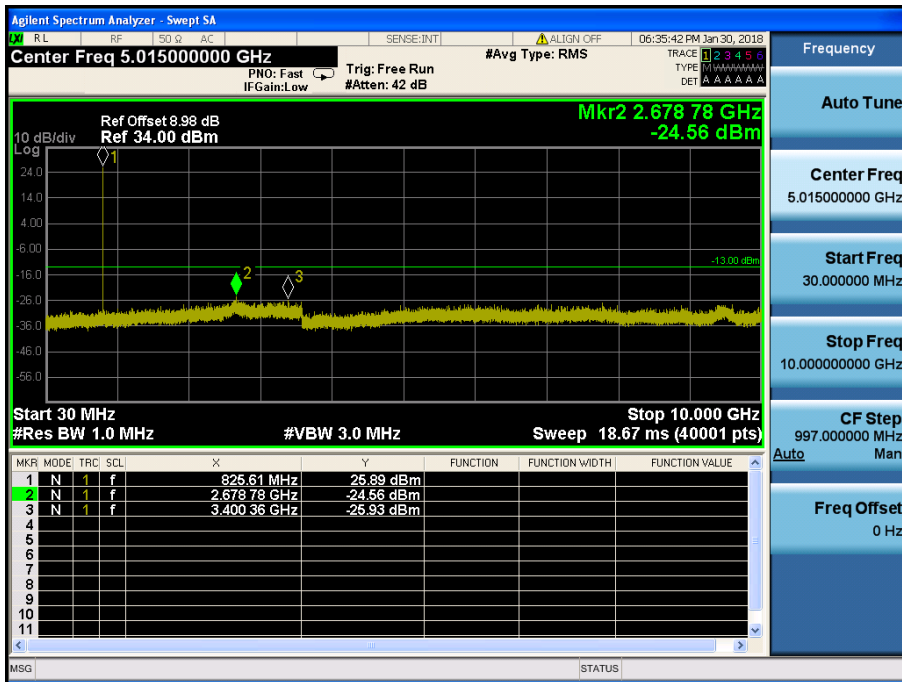

LTE Band 5, 26 / 10MHz / QPSK - RB Size/Offset (25/25) – Mid Channel

LTE Band 5, 26 / 10MHz / QPSK - RB Size/Offset (50/0) – High Channel

LTE Band 5, 26 / 5MHz / QPSK - RB Size/Offset (12/0) – Low Channel

LTE Band 5, 26 / 5MHz / QPSK - RB Size/Offset (12/6) – Mid Channel

LTE Band 5, 26 / 5MHz / 16QAM - RB Size/Offset (1/24) – High Channel

LTE Band 5, 26 / 3MHz / QPSK - RB Size/Offset (8/4) – Low Channel

LTE Band 5, 26 / 3MHz / QPSK - RB Size/Offset (8/7) – Mid Channel