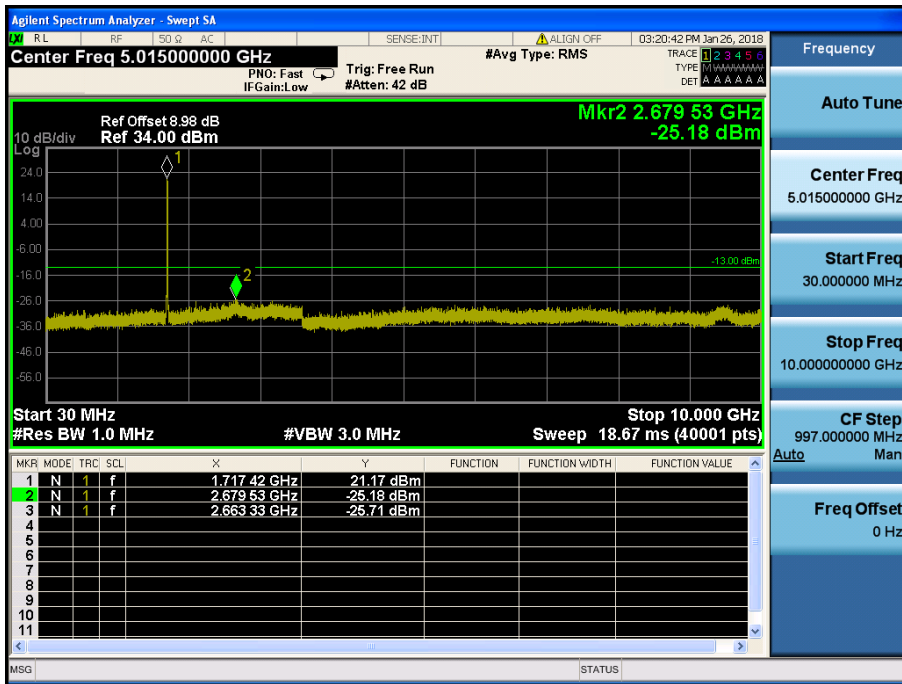

LTE Band 5, 26 / 3MHz / QPSK - RB Size/Offset (8/4) – High Channel

LTE Band 5, 26 / 1.4MHz / QPSK - RB Size/Offset (1/0) – Low Channel

LTE Band 5, 26 / 1.4MHz / QPSK - RB Size/Offset (3/3) – Mid Channel

LTE Band 5, 26 / 1.4MHz / 16QAM - RB Size/Offset (1/2) – High Channel

8.4.6 LTE Band 4

LTE Band 4 / 20MHz / 16QAM - RB Size/Offset (50/25) –Low Channel

LTE Band 4 / 20MHz / 16QAM - RB Size/Offset (50/25) –Low Channel