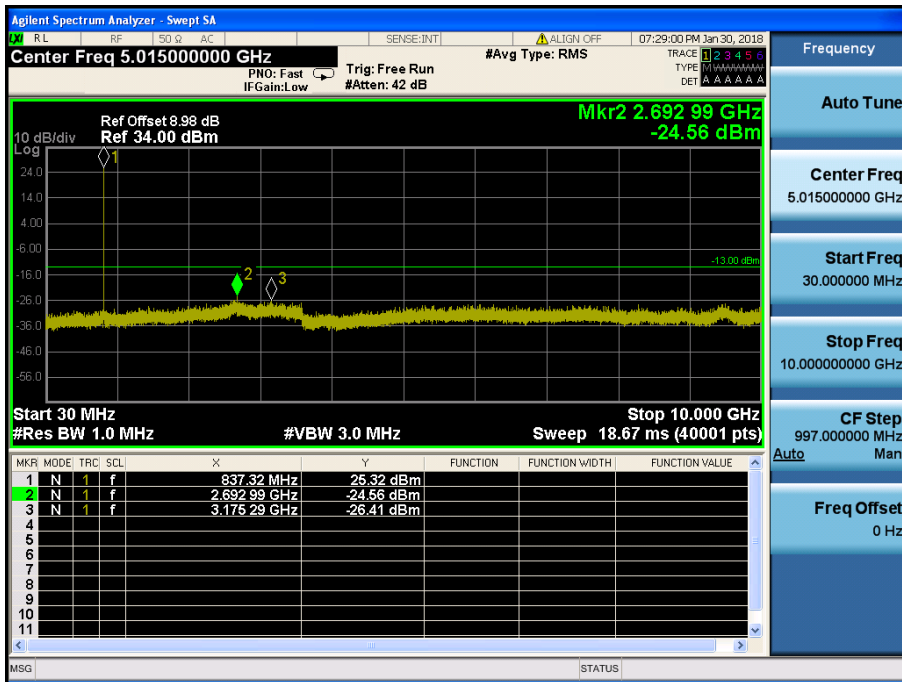

8.4.3 LTE Band 13

LTE Band 13 / 10MHz / 16QAM - RB Size/Offset (1/0) – Low Channel

LTE Band 13 / 5MHz / 16QAM - RB Size/Offset (1/24) – Low Channel

LTE Band 13 / 5MHz / QPSK - RB Size/Offset (25/0) – High Channel

8.4.4 LTE Band 26

LTE Band 26 / 15MHz / 16QAM - RB Size/Offset (36/0) – Low Channel

LTE Band 26 / 15MHz / 16QAM - RB Size/Offset (1/36) – High Channel

8.4.5 LTE Band 5, 26

LTE Band 5, 26 / 10MHz / 16QAM - RB Size/Offset (25/12) – Low Channel

LTE Band 5, 26 / 10MHz / QPSK - RB Size/Offset (25/25) – Mid Channel

LTE Band 5, 26 / 10MHz / QPSK - RB Size/Offset (50/0) – High Channel

LTE Band 5, 26 / 5MHz / QPSK - RB Size/Offset (12/0) – Low Channel