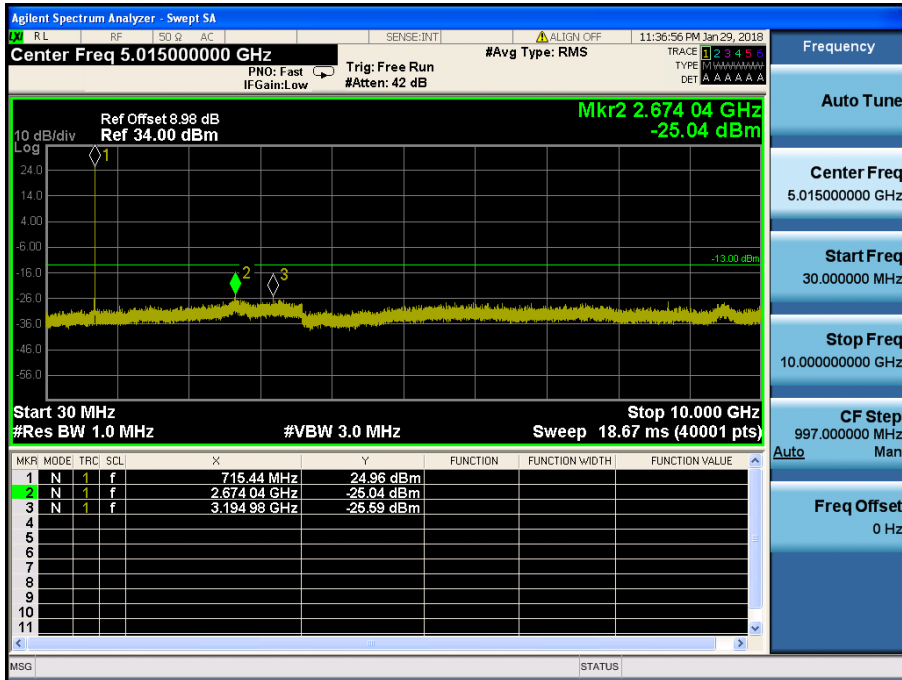

- Lower Band Edge

LTE Band 2 / 1.4MHz / QPSK - RB Size/Offset (1/0)

- Lower Extended Band Edge

LTE Band 2 / 1.4MHz / 16QAM - RB Size/Offset (3/2)

- Upper Band Edge

LTE Band 2 / 1.4MHz / QPSK - RB Size/Offset (1/5)

- Upper Extended Band Edge

LTE Band 2 / 1.4MHz / QPSK - RB Size/Offset (3/0)

8.4 SPURIOUS AND HARMONICS EMISSIONS(Conducted)

8.4.1 LTE Band 12, 17

LTE Band 12, 17 / 10MHz / QPSK - RB Size/Offset (1/0) – Low Channel

LTE Band 12, 17 / 10MHz / 16QAM - RB Size/Offset (25/0) – High Channel

LTE Band 12, 17 / 5MHz / QPSK - RB Size/Offset (1/0) – Low Channel

LTE Band 12, 17 / 5MHz / QPSK - RB Size/Offset (1/0) – Mid Channel