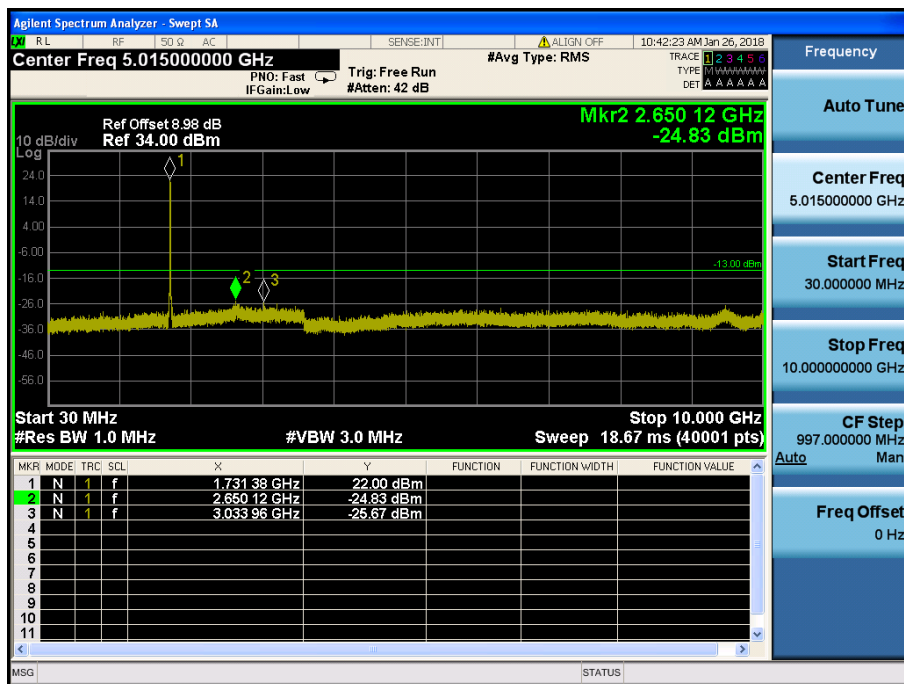

LTE Band 5, 26 / 3MHz / QPSK - RB Size/Offset (8/4) – High Channel

LTE Band 5, 26 / 1.4MHz / QPSK - RB Size/Offset (1/0) – Low Channel

LTE Band 5, 26 / 1.4MHz / QPSK - RB Size/Offset (3/3) – Mid Channel

LTE Band 5, 26 / 1.4MHz / 16QAM - RB Size/Offset (1/2) – High Channel

8.4.6 LTE Band 4

LTE Band 4 / 20MHz / 16QAM - RB Size/Offset (50/25) –Low Channel

LTE Band 4 / 20MHz / 16QAM - RB Size/Offset (50/25) –Low Channel

LTE Band 4 / 20MHz / QPSK - RB Size/Offset (50/25)–Mid Channel

LTE Band 4 / 20MHz / QPSK - RB Size/Offset (50/25)–Mid Channel

LTE Band 4 / 20MHz / QPSK - RB Size/Offset (1/0) – High Channel

LTE Band 4 / 20MHz / QPSK - RB Size/Offset (1/0) – High Channel