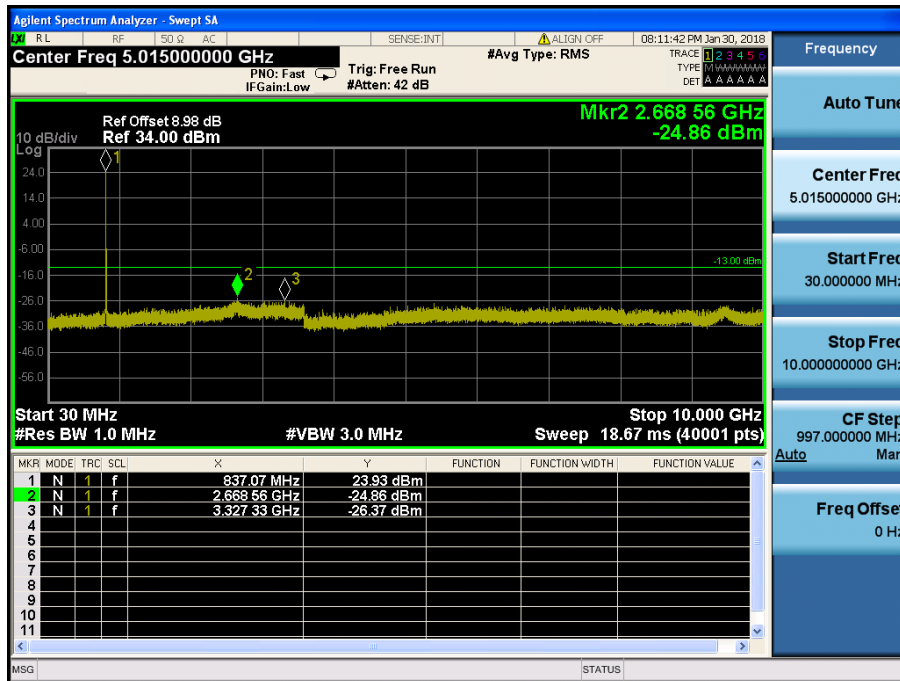

8.4.4 LTE Band 26

LTE Band 26 / 15MHz / 16QAM - RB Size/Offset (36/0) – Low Channel

LTE Band 26 / 15MHz / 16QAM - RB Size/Offset (1/36) – High Channel

8.4.5 LTE Band 5, 26

LTE Band 5, 26 / 10MHz / 16QAM - RB Size/Offset (25/12) – Low Channel

LTE Band 5, 26 / 10MHz / QPSK - RB Size/Offset (25/25) – Mid Channel

LTE Band 5, 26 / 10MHz / QPSK - RB Size/Offset (50/0) – High Channel

LTE Band 5, 26 / 5MHz / QPSK - RB Size/Offset (12/0) – Low Channel