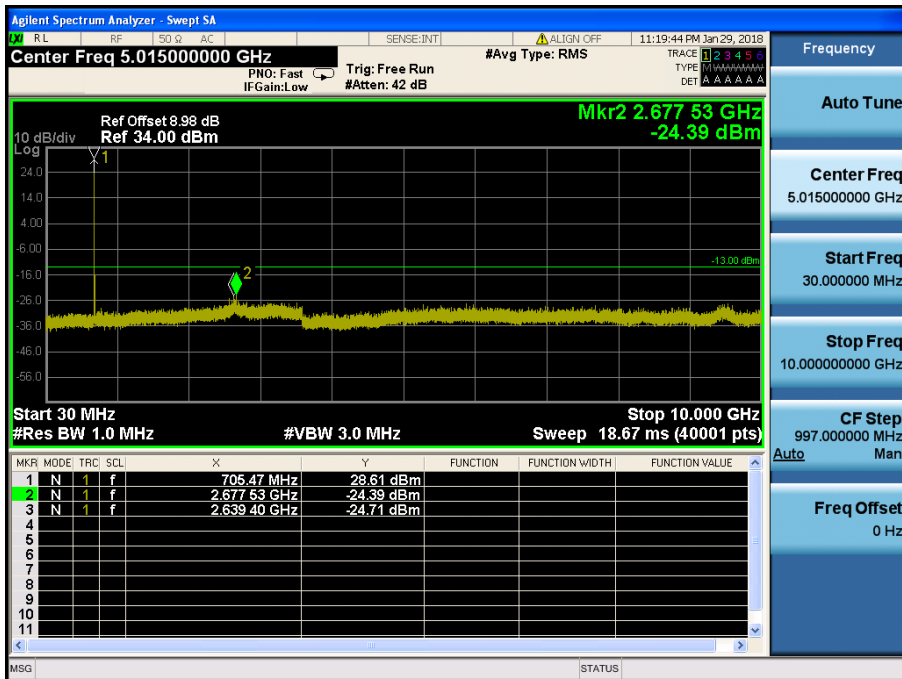

- Lower Band Edge

LTE Band 2 / 1.4MHz / QPSK - RB Size/Offset (1/0)

- Lower Extended Band Edge

LTE Band 2 / 1.4MHz / 16QAM - RB Size/Offset (3/2)

- Upper Band Edge

LTE Band 2 / 1.4MHz / QPSK - RB Size/Offset (1/5)

- Upper Extended Band Edge

LTE Band 2 / 1.4MHz / QPSK - RB Size/Offset (3/0)

8.4 SPURIOUS AND HARMONICS EMISSIONS(Conducted)

8.4.1 LTE Band 12, 17

LTE Band 12, 17 / 10MHz / QPSK - RB Size/Offset (1/0) – Low Channel

LTE Band 12, 17 / 10MHz / 16QAM - RB Size/Offset (25/0) – High Channel

LTE Band 12, 17 / 5MHz / QPSK - RB Size/Offset (1/0) – Low Channel

LTE Band 12, 17 / 5MHz / QPSK - RB Size/Offset (1/0) – Mid Channel