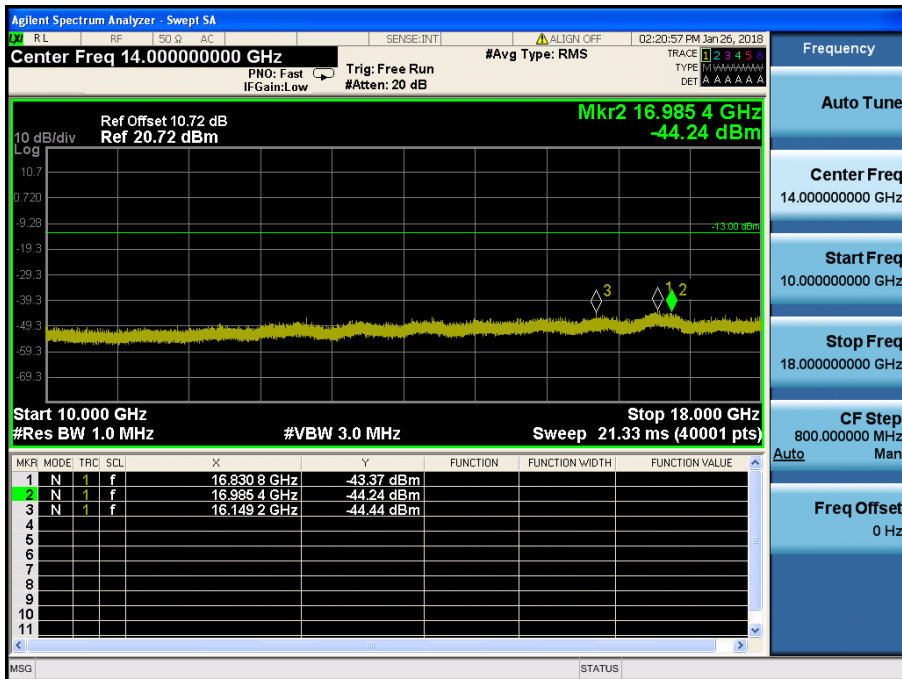

LTE Band 5, 26 / 1.4MHz / 16QAM - RB Size/Offset (1/2) – High Channel

8.4.6 LTE Band 4

LTE Band 4 / 20MHz / 16QAM - RB Size/Offset (50/25) –Low Channel

LTE Band 4 / 20MHz / 16QAM - RB Size/Offset (50/25) –Low Channel

LTE Band 4 / 20MHz / QPSK - RB Size/Offset (50/25)–Mid Channel

LTE Band 4 / 20MHz / QPSK - RB Size/Offset (50/25)–Mid Channel

LTE Band 4 / 20MHz / QPSK - RB Size/Offset (1/0) – High Channel

LTE Band 4 / 20MHz / QPSK - RB Size/Offset (1/0) – High Channel

LTE Band 4 / 15MHz / 16QAM - RB Size/Offset (1/0)–Low Channel

LTE Band 4 / 15MHz / 16QAM - RB Size/Offset (1/0)–Low Channel

LTE Band 4 / 15MHz / QPSK - RB Size/Offset (1/36) – Mid Channel

LTE Band 4 / 15MHz / QPSK - RB Size/Offset (1/36) – Mid Channel