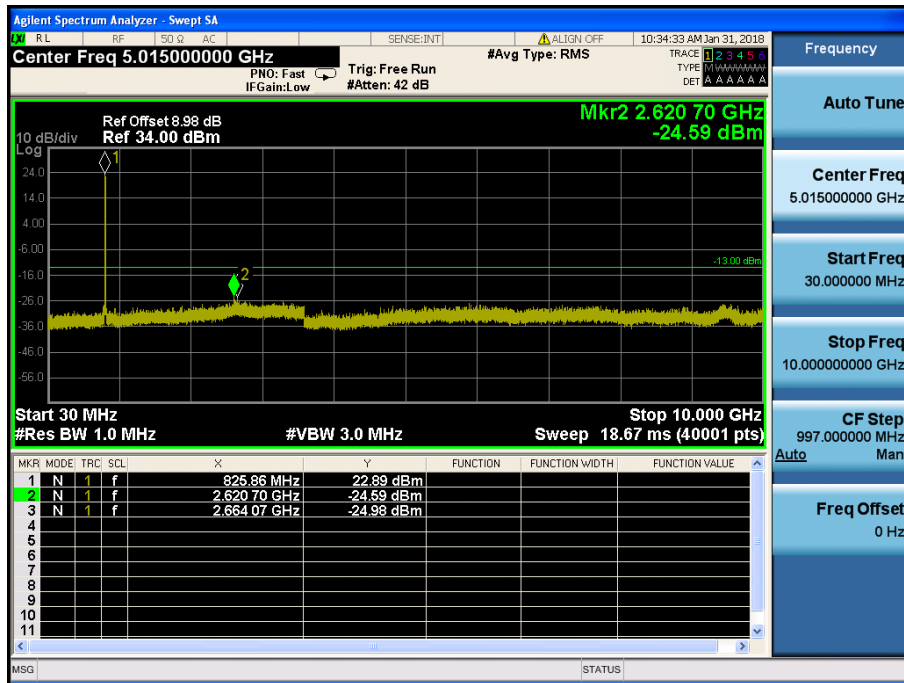

8.4.4 LTE Band 26

LTE Band 26 / 15MHz / 16QAM - RB Size/Offset (36/0) – Low Channel