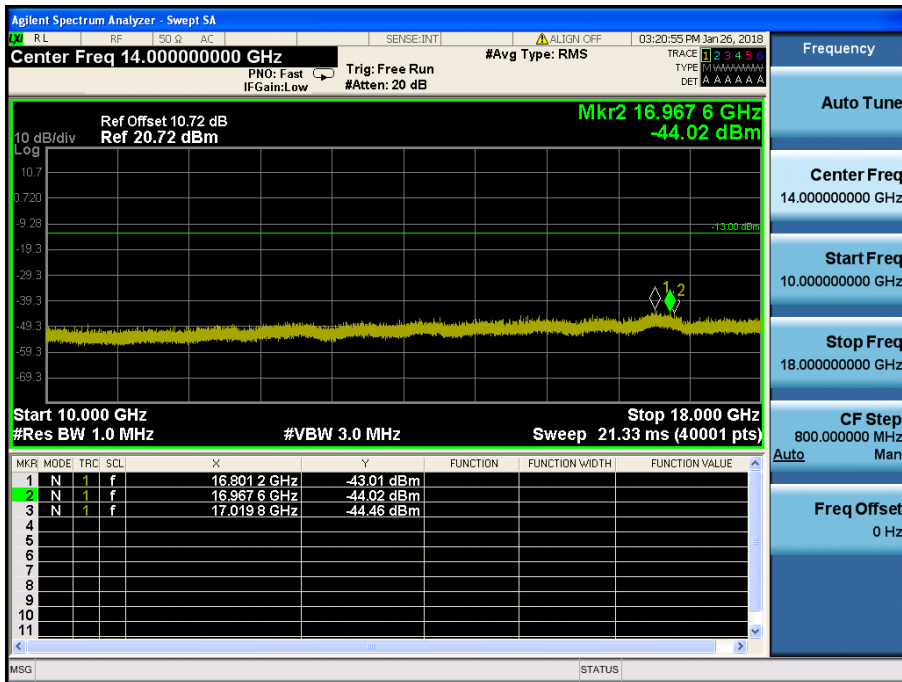

LTE Band 5, 26 / 3MHz / QPSK - RB Size/Offset (8/4) – High Channel

LTE Band 5, 26 / 1.4MHz / QPSK - RB Size/Offset (1/0) – Low Channel

LTE Band 5, 26 / 1.4MHz / QPSK - RB Size/Offset (3/3) – Mid Channel

LTE Band 5, 26 / 1.4MHz / 16QAM - RB Size/Offset (1/2) – High Channel

8.4.6 LTE Band 4

LTE Band 4 / 20MHz / 16QAM - RB Size/Offset (50/25) –Low Channel

LTE Band 4 / 20MHz / 16QAM - RB Size/Offset (50/25) –Low Channel