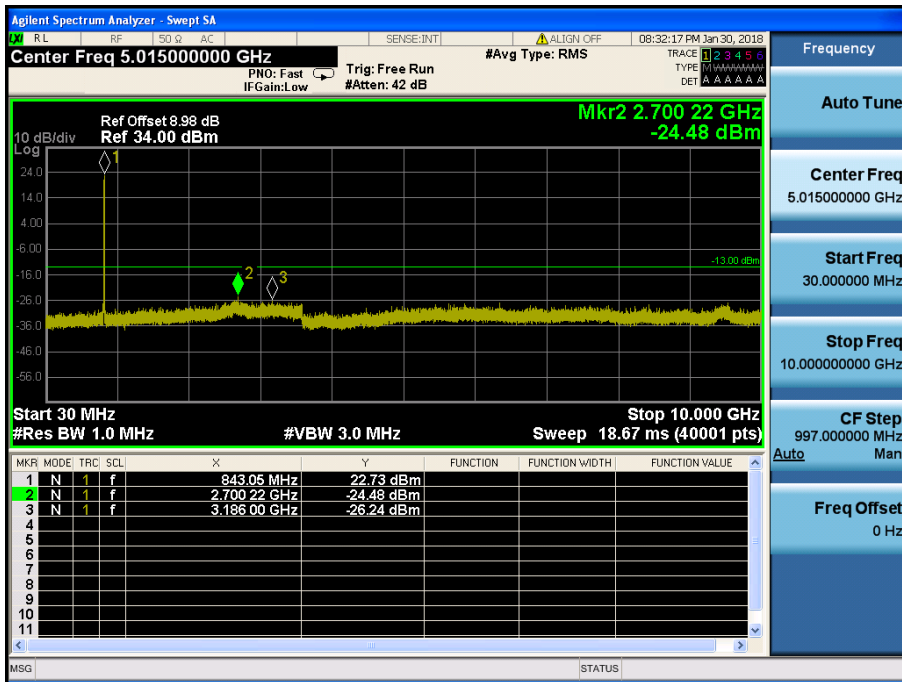

8.4.4 LTE Band 26

LTE Band 26 / 15MHz / 16QAM - RB Size/Offset (36/0) – Low Channel

LTE Band 26 / 15MHz / 16QAM - RB Size/Offset (1/36) – High Channel

8.4.5 LTE Band 5, 26

LTE Band 5, 26 / 10MHz / 16QAM - RB Size/Offset (25/12) – Low Channel

LTE Band 5, 26 / 10MHz / QPSK - RB Size/Offset (25/25) – Mid Channel

LTE Band 5, 26 / 10MHz / QPSK - RB Size/Offset (50/0) – High Channel

LTE Band 5, 26 / 5MHz / QPSK - RB Size/Offset (12/0) – Low Channel