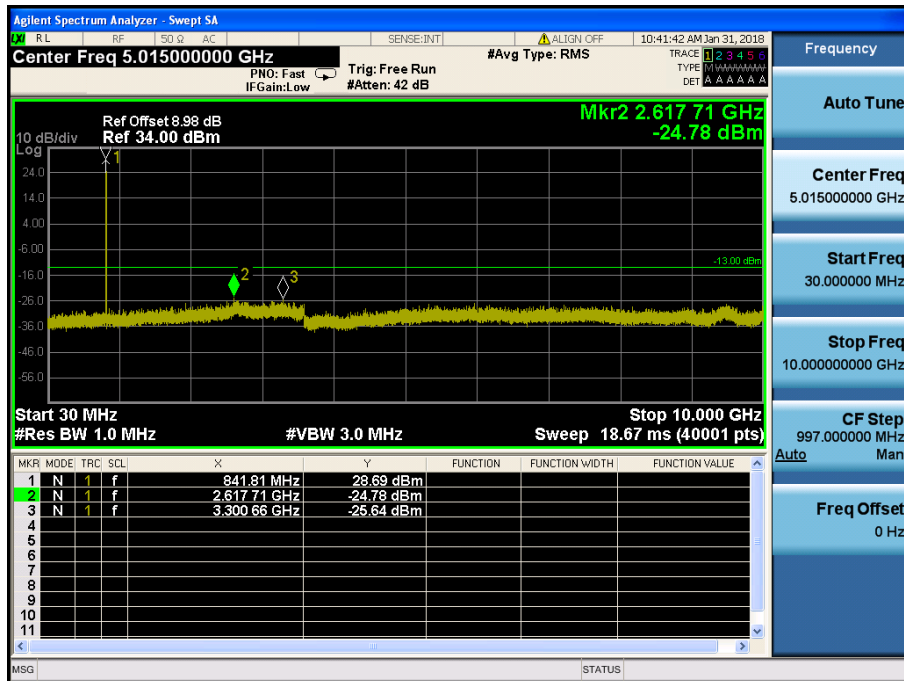

LTE Band 26 / 15MHz / 16QAM - RB Size/Offset (1/36) – High Channel