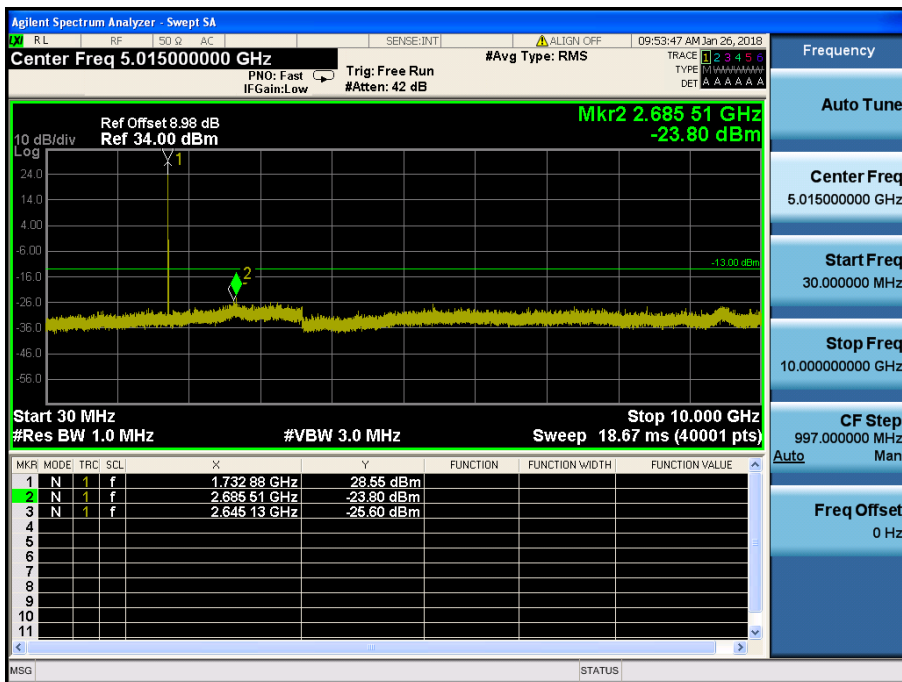

LTE Band 5, 26 / 1.4MHz / 16QAM - RB Size/Offset (1/2) – High Channel

8.4.6 LTE Band 4

LTE Band 4 / 20MHz / 16QAM - RB Size/Offset (50/25) –Low Channel

LTE Band 4 / 20MHz / 16QAM - RB Size/Offset (50/25) –Low Channel

LTE Band 4 / 20MHz / QPSK - RB Size/Offset (50/25)–Mid Channel

LTE Band 4 / 20MHz / QPSK - RB Size/Offset (50/25)–Mid Channel

LTE Band 4 / 20MHz / QPSK - RB Size/Offset (1/0) – High Channel

LTE Band 4 / 20MHz / QPSK - RB Size/Offset (1/0) – High Channel

LTE Band 4 / 15MHz / 16QAM - RB Size/Offset (1/0)–Low Channel

LTE Band 4 / 15MHz / 16QAM - RB Size/Offset (1/0)–Low Channel

LTE Band 4 / 15MHz / QPSK - RB Size/Offset (1/36) – Mid Channel

LTE Band 4 / 15MHz / QPSK - RB Size/Offset (1/36) – Mid Channel