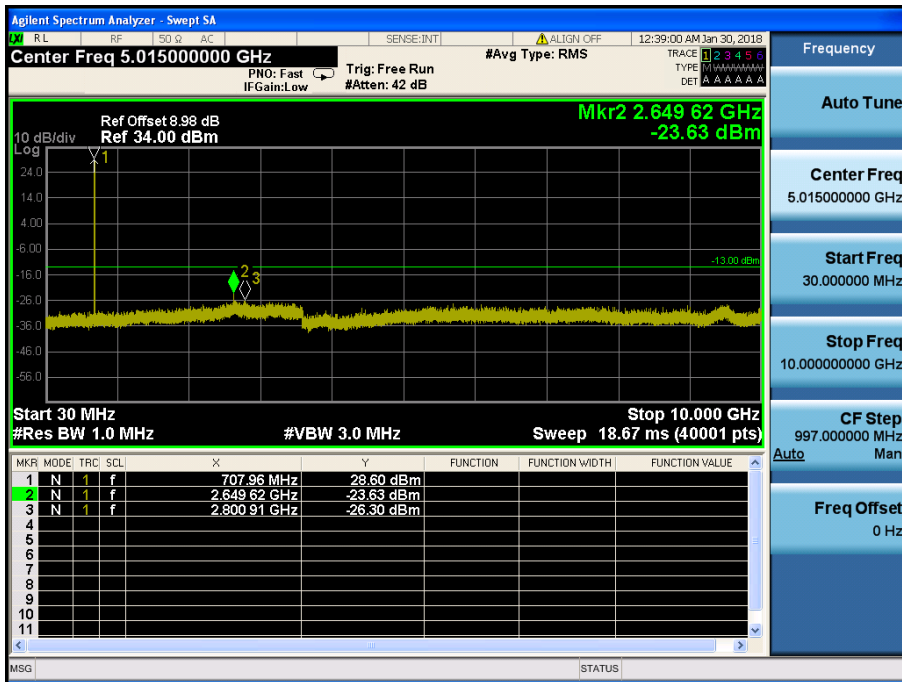

LTE Band 12, 17 / 5MHz / QPSK - RB Size/Offset (12/13) – High Channel

8.4.2 LTE Band 12

LTE Band 12 / 3MHz / QPSK - RB Size/Offset (8/0) – Low Channel

LTE Band 12 / 3MHz / QPSK - RB Size/Offset (1/14) – Mid Channel

LTE Band 12 / 3MHz / QPSK - RB Size/Offset (15/0) – High Channel

LTE Band 12 / 1.4MHz / 16QAM - RB Size/Offset (1/2) – Low Channel

LTE Band 12 / 1.4MHz / 16QAM - RB Size/Offset (1/5) – Mid Channel

LTE Band 12 / 1.4MHz / 16QAM - RB Size/Offset (3/2) – High Channel