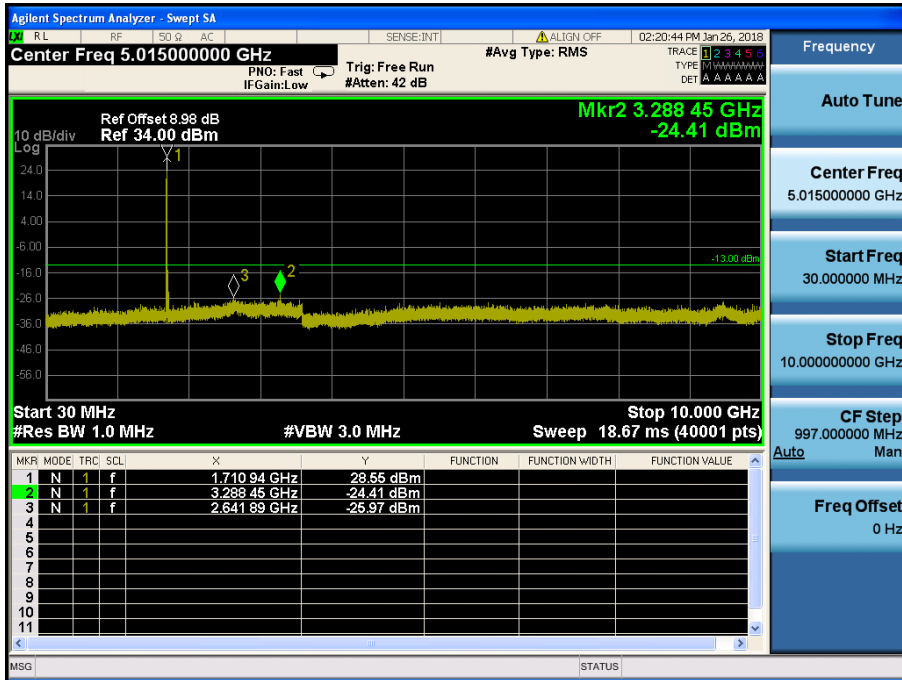

LTE Band 5, 26 / 1.4MHz / 16QAM - RB Size/Offset (1/2) – High Channel

8.4.6 LTE Band 4

LTE Band 4 / 20MHz / 16QAM - RB Size/Offset (50/25) –Low Channel

LTE Band 4 / 20MHz / 16QAM - RB Size/Offset (50/25) –Low Channel

LTE Band 4 / 20MHz / QPSK - RB Size/Offset (50/25)–Mid Channel

LTE Band 4 / 20MHz / QPSK - RB Size/Offset (50/25)–Mid Channel

LTE Band 4 / 20MHz / QPSK - RB Size/Offset (1/0) – High Channel

LTE Band 4 / 20MHz / QPSK - RB Size/Offset (1/0) – High Channel

LTE Band 4 / 15MHz / 16QAM - RB Size/Offset (1/0)–Low Channel

LTE Band 4 / 15MHz / 16QAM - RB Size/Offset (1/0)–Low Channel

LTE Band 4 / 15MHz / QPSK - RB Size/Offset (1/36) – Mid Channel

LTE Band 4 / 15MHz / QPSK - RB Size/Offset (1/36) – Mid Channel