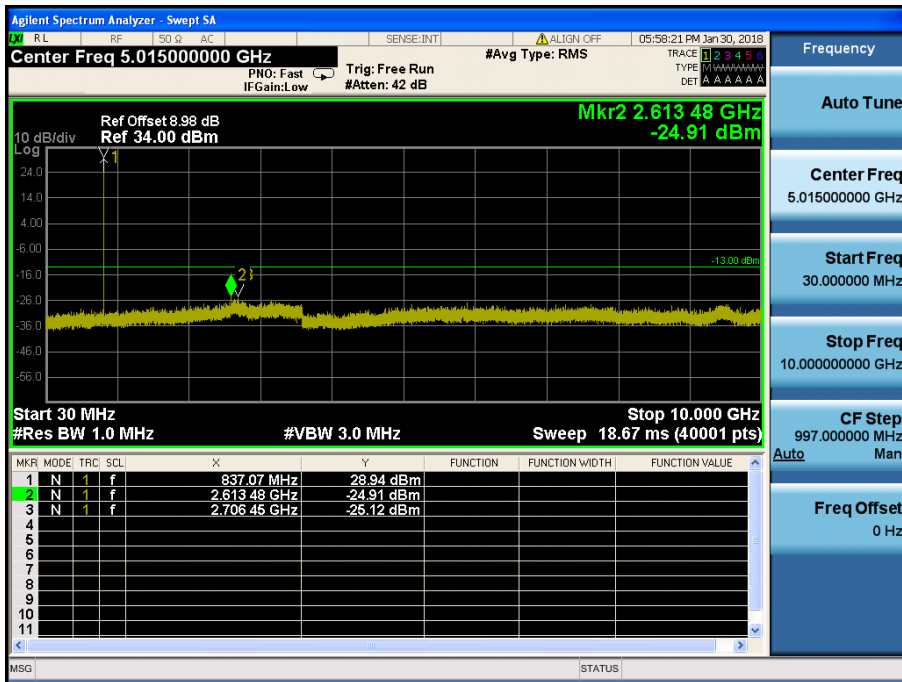

LTE Band 5, 26 / 10MHz / QPSK - RB Size/Offset (25/25) – Mid Channel

LTE Band 5, 26 / 10MHz / QPSK - RB Size/Offset (50/0) – High Channel

LTE Band 5, 26 / 5MHz / QPSK - RB Size/Offset (12/0) – Low Channel

LTE Band 5, 26 / 5MHz / QPSK - RB Size/Offset (12/6) – Mid Channel

LTE Band 5, 26 / 5MHz / 16QAM - RB Size/Offset (1/24) – High Channel

LTE Band 5, 26 / 3MHz / QPSK - RB Size/Offset (8/4) – Low Channel

LTE Band 5, 26 / 3MHz / QPSK - RB Size/Offset (8/7) – Mid Channel

LTE Band 5, 26 / 3MHz / QPSK - RB Size/Offset (8/4) – High Channel

LTE Band 5, 26 / 1.4MHz / QPSK - RB Size/Offset (1/0) – Low Channel

LTE Band 5, 26 / 1.4MHz / QPSK - RB Size/Offset (3/3) – Mid Channel