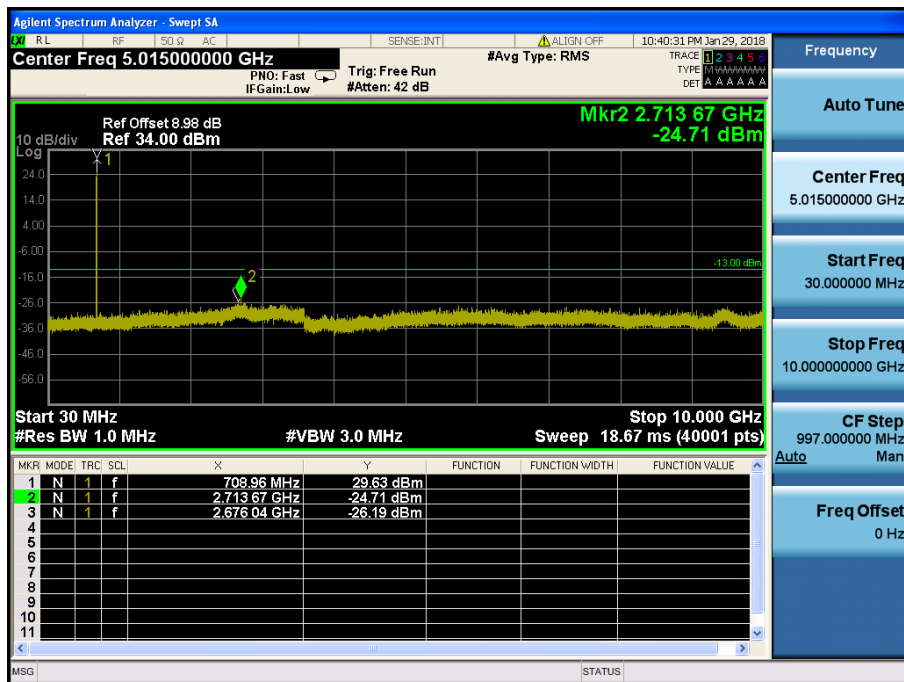

- Upper Extended Band Edge

LTE Band 2 / 1.4MHz / QPSK - RB Size/Offset (3/0)

8.4 SPURIOUS AND HARMONICS EMISSIONS(Conducted)

8.4.1 LTE Band 12, 17

LTE Band 12, 17 / 10MHz / QPSK - RB Size/Offset (1/0) – Low Channel

LTE Band 12, 17 / 10MHz / 16QAM - RB Size/Offset (25/0) – High Channel

LTE Band 12, 17 / 5MHz / QPSK - RB Size/Offset (1/0) – Low Channel

LTE Band 12, 17 / 5MHz / QPSK - RB Size/Offset (1/0) – Mid Channel

LTE Band 12, 17 / 5MHz / QPSK - RB Size/Offset (12/13) – High Channel

8.4.2 LTE Band 12

LTE Band 12 / 3MHz / QPSK - RB Size/Offset (8/0) – Low Channel

LTE Band 12 / 3MHz / QPSK - RB Size/Offset (1/14) – Mid Channel