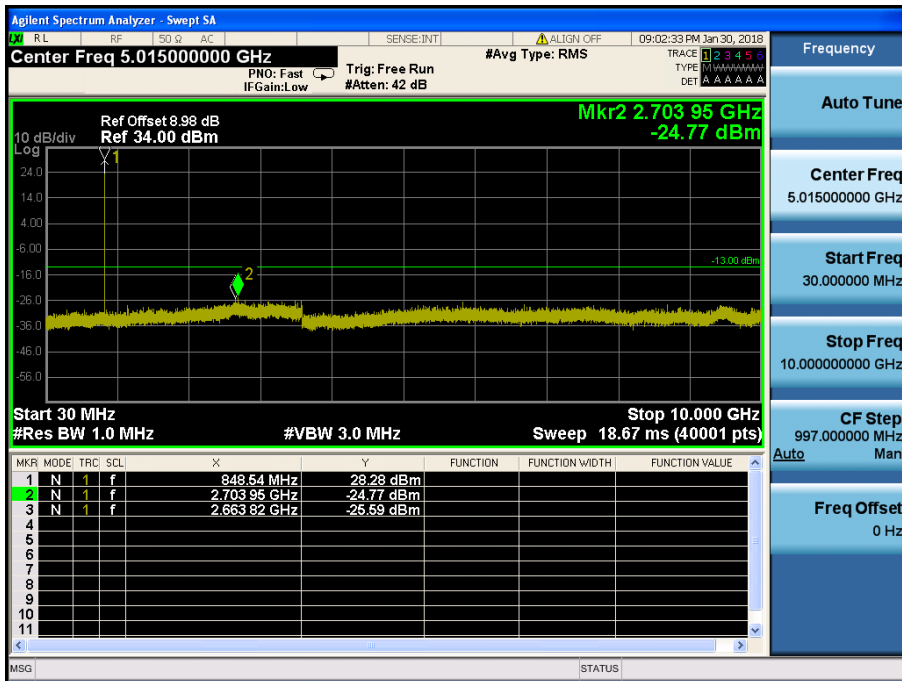

LTE Band 5, 26 / 10MHz / QPSK - RB Size/Offset (25/25) – Mid Channel

LTE Band 5, 26 / 10MHz / QPSK - RB Size/Offset (50/0) – High Channel

LTE Band 5, 26 / 5MHz / QPSK - RB Size/Offset (12/0) – Low Channel

LTE Band 5, 26 / 5MHz / QPSK - RB Size/Offset (12/6) – Mid Channel

LTE Band 5, 26 / 5MHz / 16QAM - RB Size/Offset (1/24) – High Channel

LTE Band 5, 26 / 3MHz / QPSK - RB Size/Offset (8/4) – Low Channel

LTE Band 5, 26 / 3MHz / QPSK - RB Size/Offset (8/7) – Mid Channel

LTE Band 5, 26 / 3MHz / QPSK - RB Size/Offset (8/4) – High Channel

LTE Band 5, 26 / 1.4MHz / QPSK - RB Size/Offset (1/0) – Low Channel

LTE Band 5, 26 / 1.4MHz / QPSK - RB Size/Offset (3/3) – Mid Channel