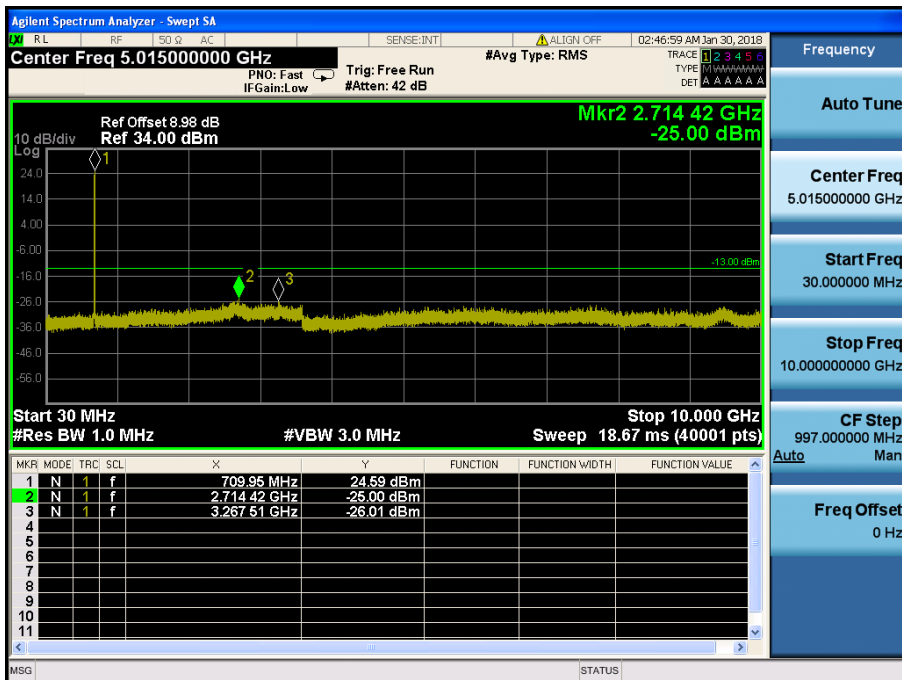

- Lower Band Edge

LTE Band 2 / 1.4MHz / QPSK - RB Size/Offset (1/0)

- Lower Extended Band Edge

LTE Band 2 / 1.4MHz / 16QAM - RB Size/Offset (3/2)

- Upper Band Edge

LTE Band 2 / 1.4MHz / QPSK - RB Size/Offset (1/5)

- Upper Extended Band Edge

LTE Band 2 / 1.4MHz / QPSK - RB Size/Offset (3/0)

8.4 SPURIOUS AND HARMONICS EMISSIONS(Conducted)

8.4.1 LTE Band 12, 17

LTE Band 12, 17 / 10MHz / QPSK - RB Size/Offset (1/0) – Low Channel

LTE Band 12, 17 / 10MHz / 16QAM - RB Size/Offset (25/0) – High Channel

LTE Band 12, 17 / 5MHz / QPSK - RB Size/Offset (1/0) – Low Channel

LTE Band 12, 17 / 5MHz / QPSK - RB Size/Offset (1/0) – Mid Channel