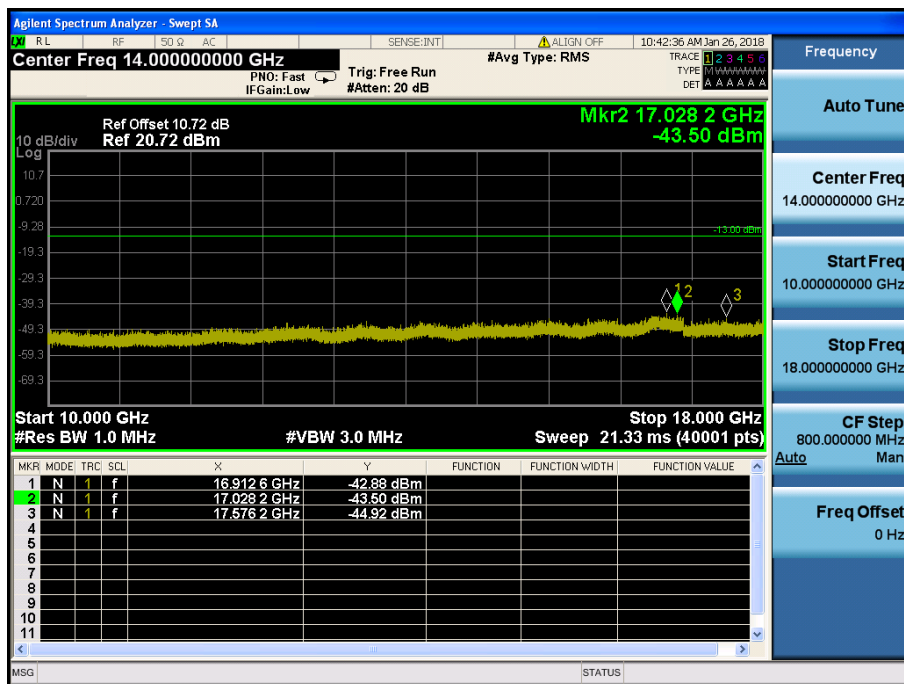

LTE Band 5, 26 / 3MHz / QPSK - RB Size/Offset (8/4) – High Channel

LTE Band 5, 26 / 1.4MHz / QPSK - RB Size/Offset (1/0) – Low Channel

LTE Band 5, 26 / 1.4MHz / QPSK - RB Size/Offset (3/3) – Mid Channel

LTE Band 5, 26 / 1.4MHz / 16QAM - RB Size/Offset (1/2) – High Channel

8.4.6 LTE Band 4

LTE Band 4 / 20MHz / 16QAM - RB Size/Offset (50/25) –Low Channel

LTE Band 4 / 20MHz / 16QAM - RB Size/Offset (50/25) –Low Channel

LTE Band 4 / 20MHz / QPSK - RB Size/Offset (50/25)–Mid Channel

LTE Band 4 / 20MHz / QPSK - RB Size/Offset (50/25)–Mid Channel

LTE Band 4 / 20MHz / QPSK - RB Size/Offset (1/0) – High Channel

LTE Band 4 / 20MHz / QPSK - RB Size/Offset (1/0) – High Channel