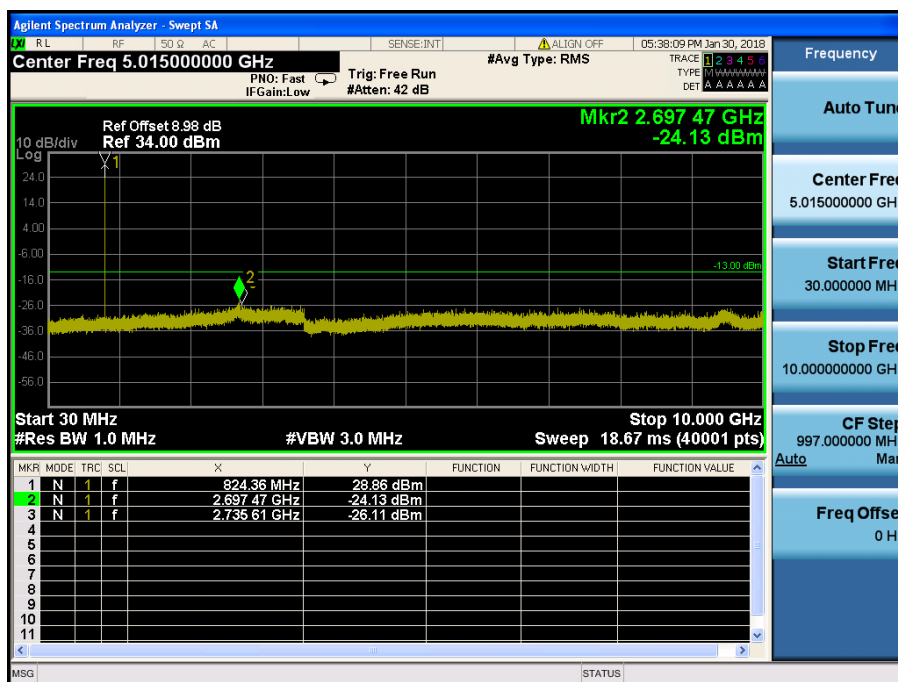

LTE Band 5, 26 / 10MHz / QPSK - RB Size/Offset (25/25) – Mid Channel

LTE Band 5, 26 / 10MHz / QPSK - RB Size/Offset (50/0) – High Channel

LTE Band 5, 26 / 5MHz / QPSK - RB Size/Offset (12/0) – Low Channel

LTE Band 5, 26 / 5MHz / QPSK - RB Size/Offset (12/6) – Mid Channel

LTE Band 5, 26 / 5MHz / 16QAM - RB Size/Offset (1/24) – High Channel

LTE Band 5, 26 / 3MHz / QPSK - RB Size/Offset (8/4) – Low Channel

LTE Band 5, 26 / 3MHz / QPSK - RB Size/Offset (8/7) – Mid Channel

LTE Band 5, 26 / 3MHz / QPSK - RB Size/Offset (8/4) – High Channel

LTE Band 5, 26 / 1.4MHz / QPSK - RB Size/Offset (1/0) – Low Channel

LTE Band 5, 26 / 1.4MHz / QPSK - RB Size/Offset (3/3) – Mid Channel