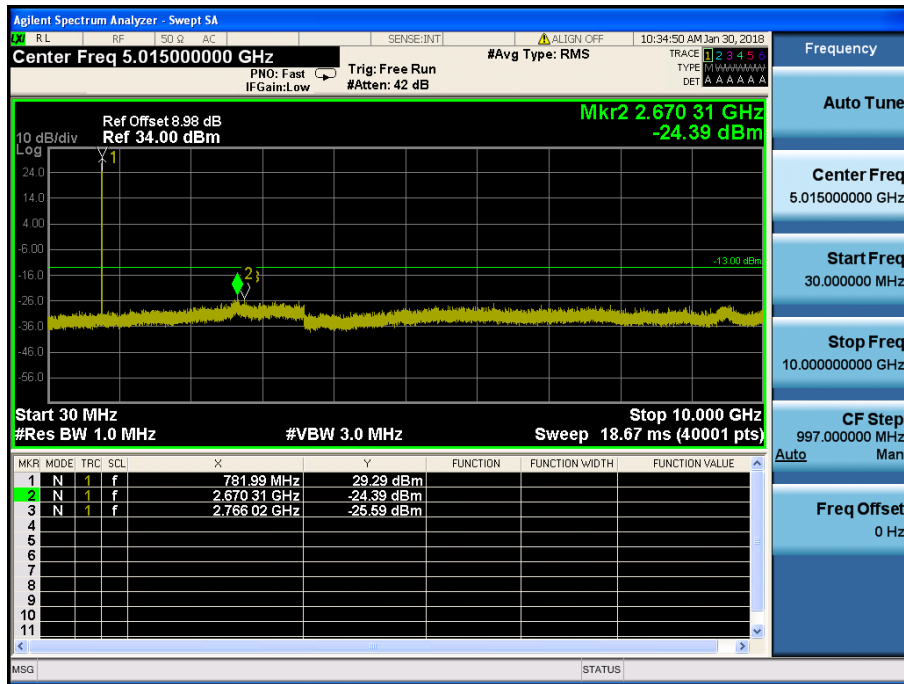

LTE Band 12 / 3MHz / QPSK - RB Size/Offset (15/0) – High Channel

LTE Band 12 / 1.4MHz / 16QAM - RB Size/Offset (1/2) – Low Channel

LTE Band 12 / 1.4MHz / 16QAM - RB Size/Offset (1/5) – Mid Channel

LTE Band 12 / 1.4MHz / 16QAM - RB Size/Offset (3/2) – High Channel

8.4.3 LTE Band 13

LTE Band 13 / 10MHz / 16QAM - RB Size/Offset (1/0) – Low Channel

LTE Band 13 / 5MHz / 16QAM - RB Size/Offset (1/24) – Low Channel

LTE Band 13 / 5MHz / QPSK - RB Size/Offset (25/0) – High Channel