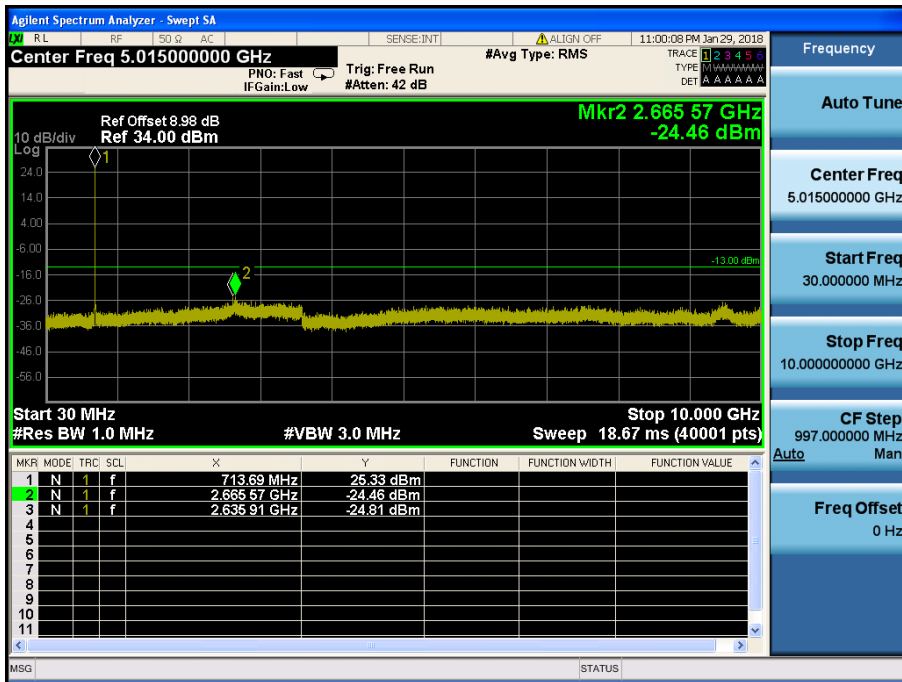

LTE Band 12, 17 / 5MHz / QPSK - RB Size/Offset (12/13) – High Channel

8.4.2 LTE Band 12

LTE Band 12 / 3MHz / QPSK - RB Size/Offset (8/0) – Low Channel

LTE Band 12 / 3MHz / QPSK - RB Size/Offset (1/14) – Mid Channel

LTE Band 12 / 3MHz / QPSK - RB Size/Offset (15/0) – High Channel

LTE Band 12 / 1.4MHz / 16QAM - RB Size/Offset (1/2) – Low Channel

LTE Band 12 / 1.4MHz / 16QAM - RB Size/Offset (1/5) – Mid Channel

LTE Band 12 / 1.4MHz / 16QAM - RB Size/Offset (3/2) – High Channel