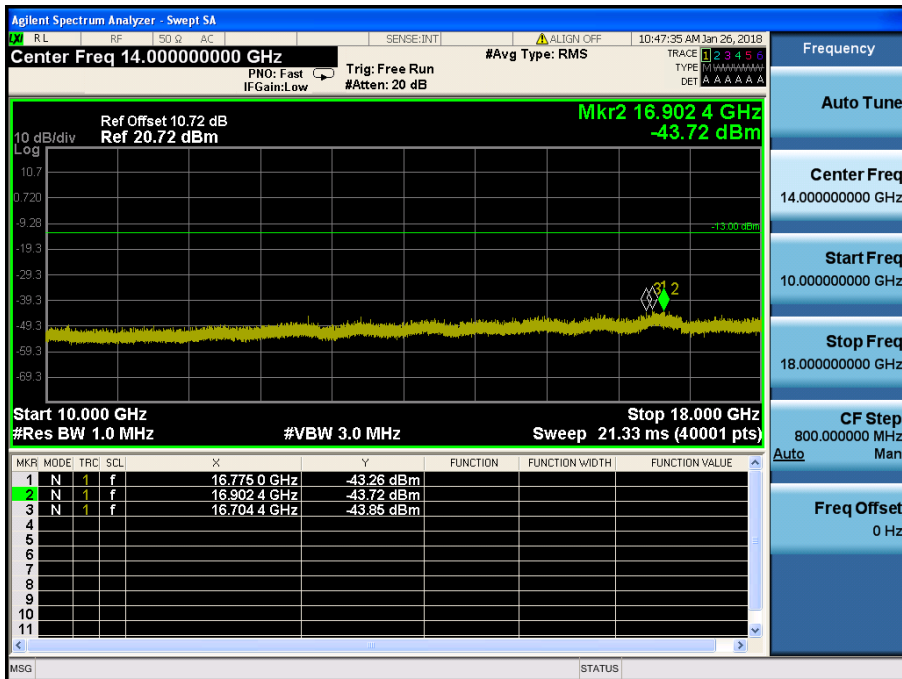

LTE Band 5, 26 / 3MHz / QPSK - RB Size/Offset (8/4) – High Channel

LTE Band 5, 26 / 1.4MHz / QPSK - RB Size/Offset (1/0) – Low Channel

LTE Band 5, 26 / 1.4MHz / QPSK - RB Size/Offset (3/3) – Mid Channel

LTE Band 5, 26 / 1.4MHz / 16QAM - RB Size/Offset (1/2) – High Channel

8.4.6 LTE Band 4

LTE Band 4 / 20MHz / 16QAM - RB Size/Offset (50/25) –Low Channel

LTE Band 4 / 20MHz / 16QAM - RB Size/Offset (50/25) –Low Channel

LTE Band 4 / 20MHz / QPSK - RB Size/Offset (50/25)–Mid Channel

LTE Band 4 / 20MHz / QPSK - RB Size/Offset (50/25)–Mid Channel

LTE Band 4 / 20MHz / QPSK - RB Size/Offset (1/0) – High Channel

LTE Band 4 / 20MHz / QPSK - RB Size/Offset (1/0) – High Channel