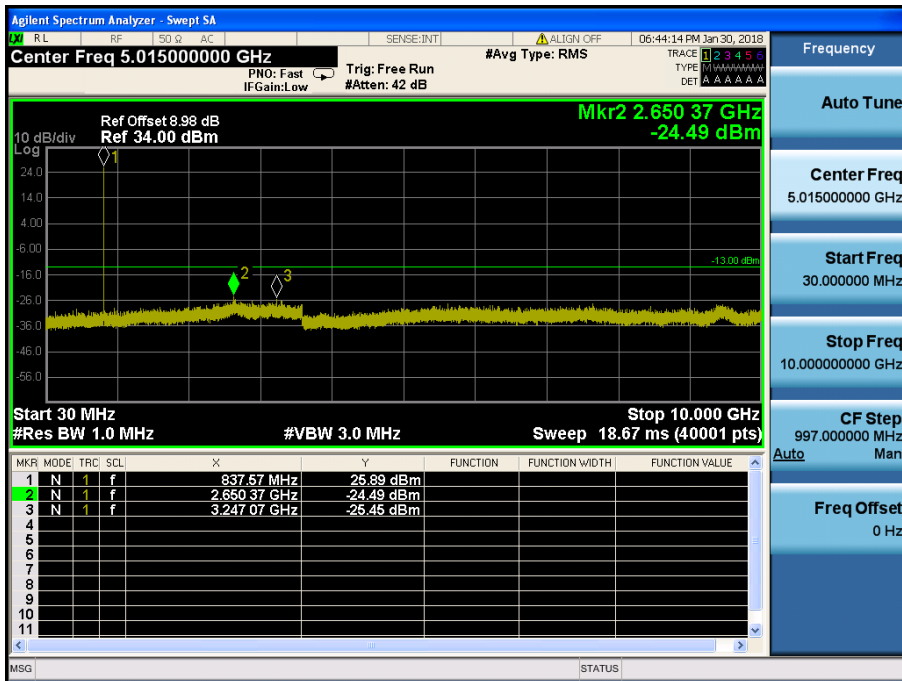

LTE Band 5, 26 / 3MHz / QPSK - RB Size/Offset (8/7) – Mid Channel