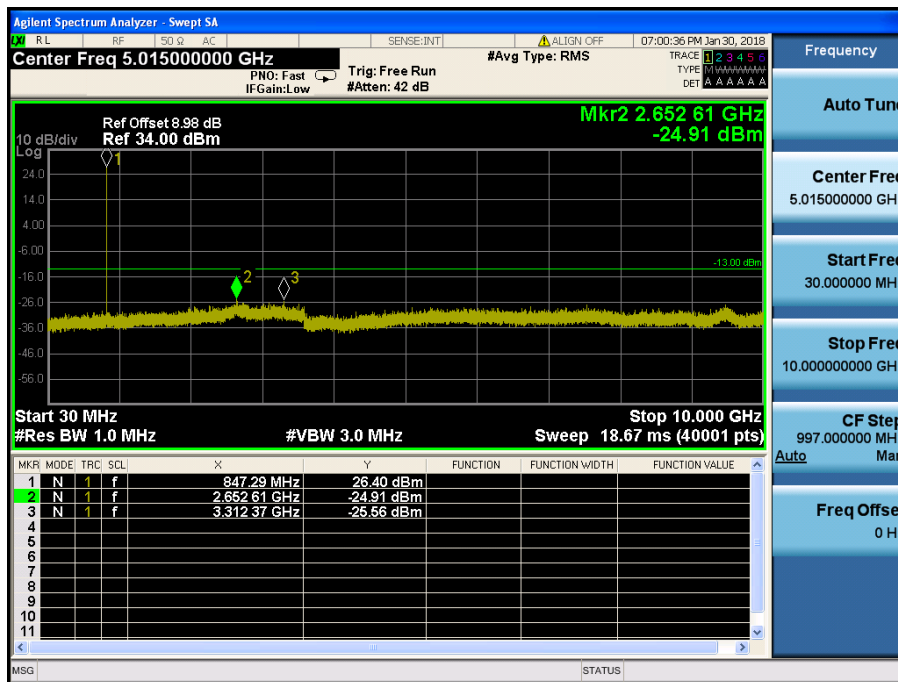

LTE Band 5, 26 / 10MHz / QPSK - RB Size/Offset (25/25) – Mid Channel

LTE Band 5, 26 / 10MHz / QPSK - RB Size/Offset (50/0) – High Channel

LTE Band 5, 26 / 5MHz / QPSK - RB Size/Offset (12/0) – Low Channel

LTE Band 5, 26 / 5MHz / QPSK - RB Size/Offset (12/6) – Mid Channel

LTE Band 5, 26 / 5MHz / 16QAM - RB Size/Offset (1/24) – High Channel

LTE Band 5, 26 / 3MHz / QPSK - RB Size/Offset (8/4) – Low Channel

LTE Band 5, 26 / 3MHz / QPSK - RB Size/Offset (8/7) – Mid Channel

LTE Band 5, 26 / 3MHz / QPSK - RB Size/Offset (8/4) – High Channel

LTE Band 5, 26 / 1.4MHz / QPSK - RB Size/Offset (1/0) – Low Channel

LTE Band 5, 26 / 1.4MHz / QPSK - RB Size/Offset (3/3) – Mid Channel