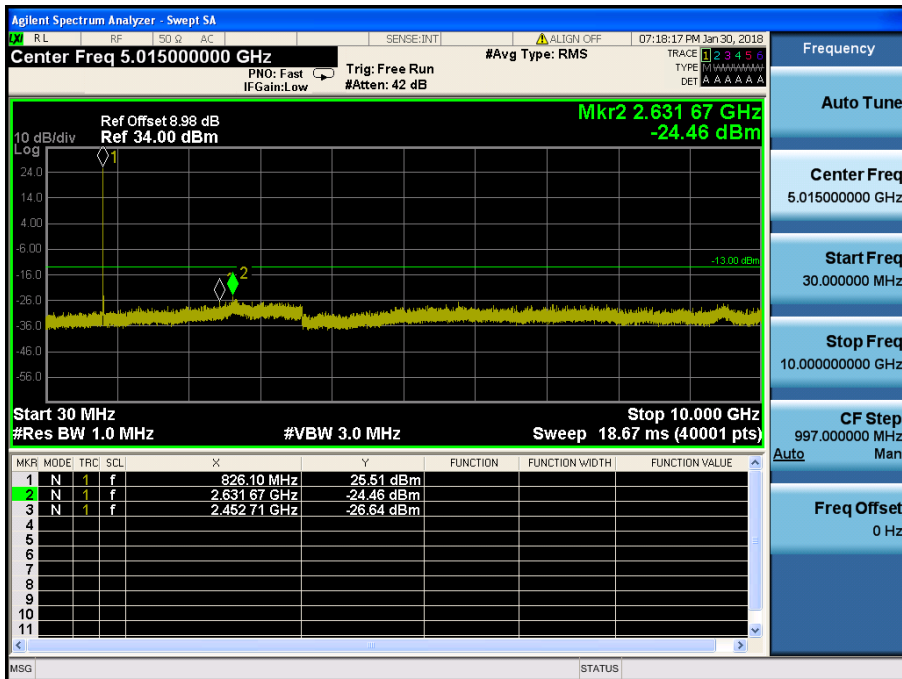

8.4.3 LTE Band 13

LTE Band 13 / 10MHz / 16QAM - RB Size/Offset (1/0) – Low Channel

LTE Band 13 / 5MHz / 16QAM - RB Size/Offset (1/24) – Low Channel

LTE Band 13 / 5MHz / QPSK - RB Size/Offset (25/0) – High Channel

8.4.4 LTE Band 26

LTE Band 26 / 15MHz / 16QAM - RB Size/Offset (36/0) – Low Channel

LTE Band 26 / 15MHz / 16QAM - RB Size/Offset (1/36) – High Channel

8.4.5 LTE Band 5, 26

LTE Band 5, 26 / 10MHz / 16QAM - RB Size/Offset (25/12) – Low Channel

LTE Band 5, 26 / 10MHz / QPSK - RB Size/Offset (25/25) – Mid Channel

LTE Band 5, 26 / 10MHz / QPSK - RB Size/Offset (50/0) – High Channel

LTE Band 5, 26 / 5MHz / QPSK - RB Size/Offset (12/0) – Low Channel