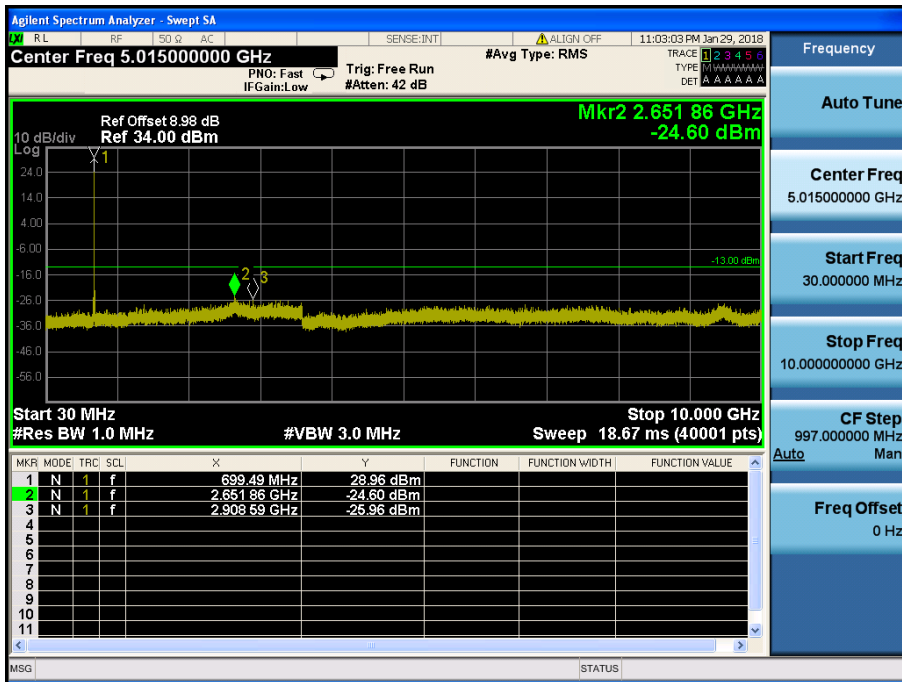

- Lower Band Edge

LTE Band 2 / 1.4MHz / QPSK - RB Size/Offset (1/0)

- Lower Extended Band Edge

LTE Band 2 / 1.4MHz / 16QAM - RB Size/Offset (3/2)

- Upper Band Edge

LTE Band 2 / 1.4MHz / QPSK - RB Size/Offset (1/5)

- Upper Extended Band Edge

LTE Band 2 / 1.4MHz / QPSK - RB Size/Offset (3/0)

8.4 SPURIOUS AND HARMONICS EMISSIONS(Conducted)

8.4.1 LTE Band 12, 17

LTE Band 12, 17 / 10MHz / QPSK - RB Size/Offset (1/0) – Low Channel

LTE Band 12, 17 / 10MHz / 16QAM - RB Size/Offset (25/0) – High Channel

LTE Band 12, 17 / 5MHz / QPSK - RB Size/Offset (1/0) – Low Channel

LTE Band 12, 17 / 5MHz / QPSK - RB Size/Offset (1/0) – Mid Channel