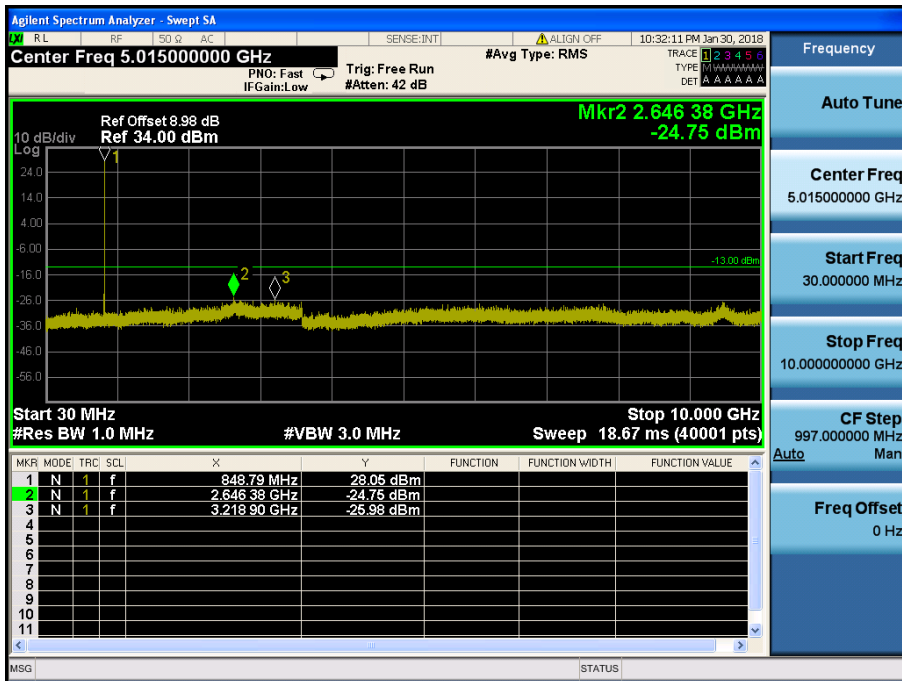

LTE Band 5, 26 / 10MHz / QPSK - RB Size/Offset (25/25) – Mid Channel

LTE Band 5, 26 / 10MHz / QPSK - RB Size/Offset (50/0) – High Channel

LTE Band 5, 26 / 5MHz / QPSK - RB Size/Offset (12/0) – Low Channel

LTE Band 5, 26 / 5MHz / QPSK - RB Size/Offset (12/6) – Mid Channel

LTE Band 5, 26 / 5MHz / 16QAM - RB Size/Offset (1/24) – High Channel

LTE Band 5, 26 / 3MHz / QPSK - RB Size/Offset (8/4) – Low Channel

LTE Band 5, 26 / 3MHz / QPSK - RB Size/Offset (8/7) – Mid Channel