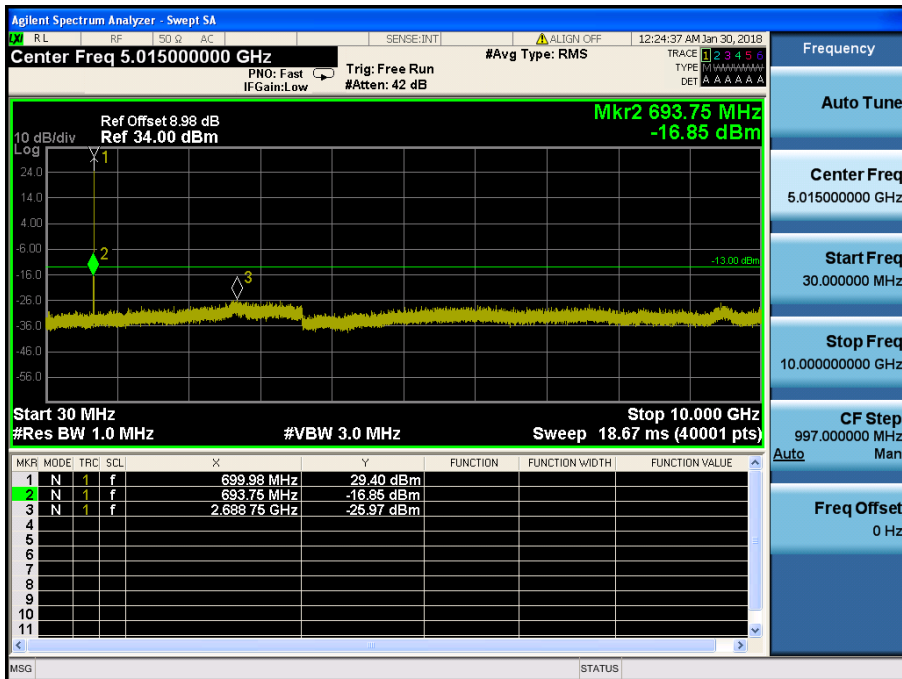

LTE Band 12, 17 / 5MHz / QPSK - RB Size/Offset (12/13) – High Channel

8.4.2 LTE Band 12

LTE Band 12 / 3MHz / QPSK - RB Size/Offset (8/0) – Low Channel

LTE Band 12 / 3MHz / QPSK - RB Size/Offset (1/14) – Mid Channel

LTE Band 12 / 3MHz / QPSK - RB Size/Offset (15/0) – High Channel

LTE Band 12 / 1.4MHz / 16QAM - RB Size/Offset (1/2) – Low Channel

LTE Band 12 / 1.4MHz / 16QAM - RB Size/Offset (1/5) – Mid Channel

LTE Band 12 / 1.4MHz / 16QAM - RB Size/Offset (3/2) – High Channel