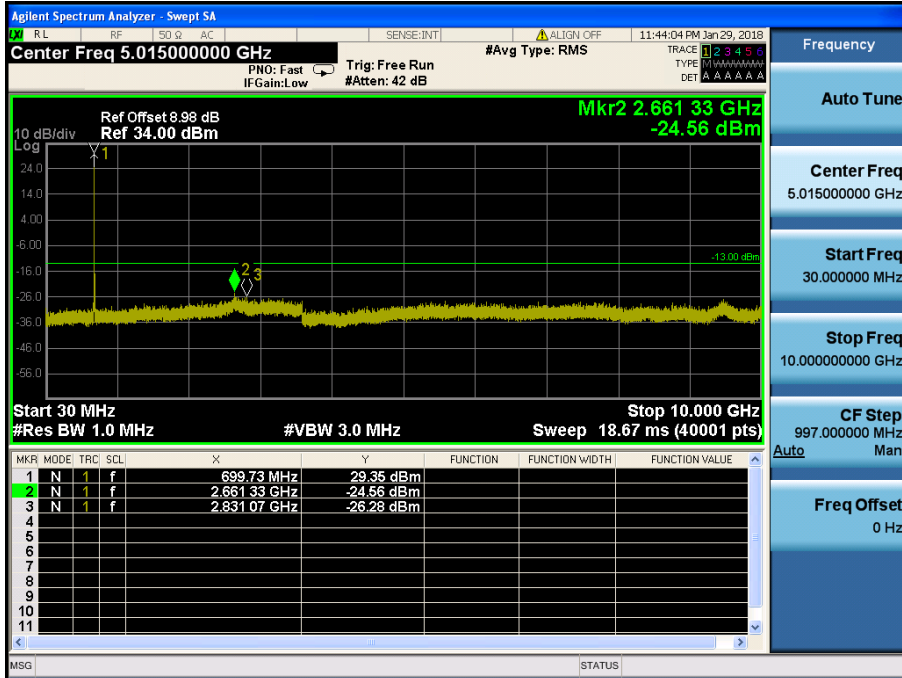

- Lower Extended Band Edge

LTE Band 2 / 3MHz / QPSK - RB Size/Offset (1/14)

- Upper Band Edge

LTE Band 2 / 3MHz / QPSK - RB Size/Offset (1/14)

- Upper Extended Band Edge

LTE Band 2 / 3MHz / QPSK - RB Size/Offset (1/0)

- Lower Band Edge

LTE Band 2 / 1.4MHz / QPSK - RB Size/Offset (1/0)

- Lower Extended Band Edge

LTE Band 2 / 1.4MHz / 16QAM - RB Size/Offset (3/2)

- Upper Band Edge

LTE Band 2 / 1.4MHz / QPSK - RB Size/Offset (1/5)

- Upper Extended Band Edge

LTE Band 2 / 1.4MHz / QPSK - RB Size/Offset (3/0)

8.4 SPURIOUS AND HARMONICS EMISSIONS(Conducted)

8.4.1 LTE Band 12, 17

LTE Band 12, 17 / 10MHz / QPSK - RB Size/Offset (1/0) – Low Channel