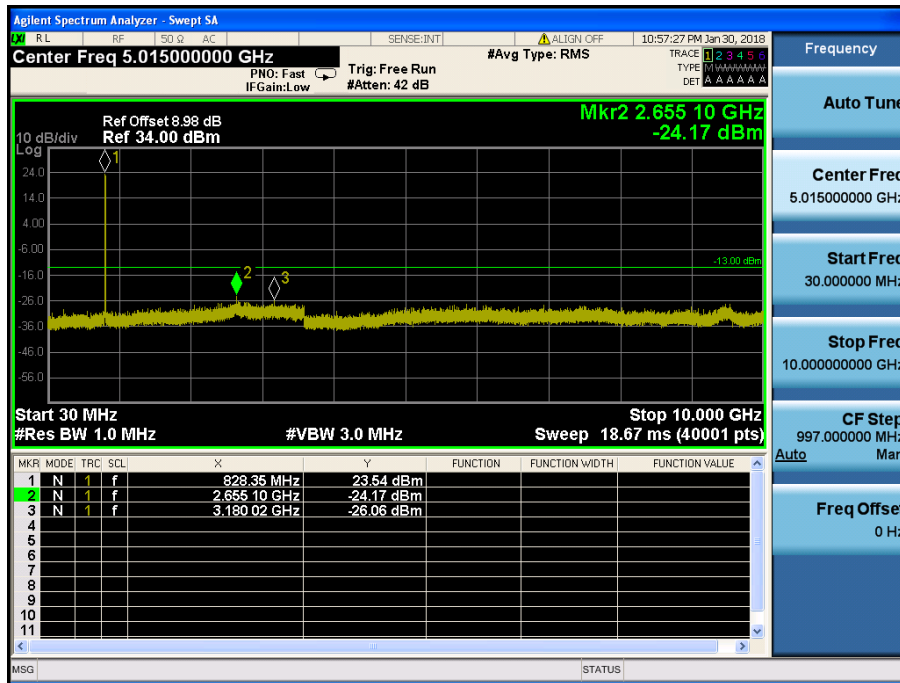

8.4.4 LTE Band 26

LTE Band 26 / 15MHz / 16QAM - RB Size/Offset (36/0) – Low Channel

LTE Band 26 / 15MHz / 16QAM - RB Size/Offset (1/36) – High Channel

8.4.5 LTE Band 5, 26

LTE Band 5, 26 / 10MHz / 16QAM - RB Size/Offset (25/12) – Low Channel

LTE Band 5, 26 / 10MHz / QPSK - RB Size/Offset (25/25) – Mid Channel

LTE Band 5, 26 / 10MHz / QPSK - RB Size/Offset (50/0) – High Channel

LTE Band 5, 26 / 5MHz / QPSK - RB Size/Offset (12/0) – Low Channel