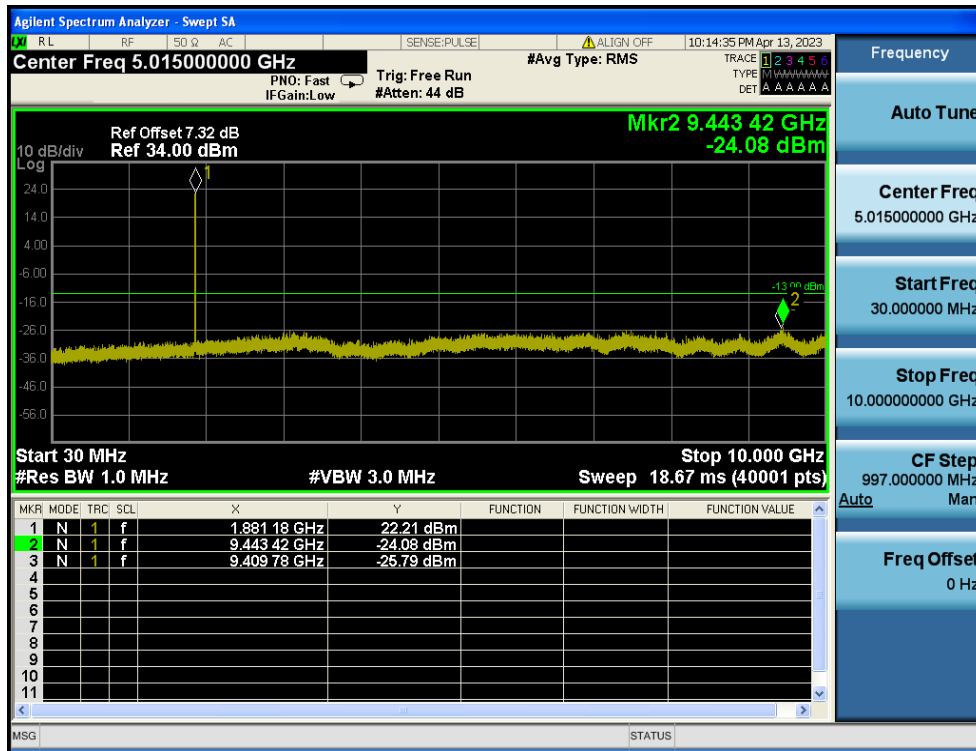

LTE Band 2 / 5MHz / 16QAM - RB Size/Offset (25/0) - High Channel

LTE Band 2 / 5MHz / 16QAM - RB Size/Offset (25/0) - High Channel

LTE Band 2 / 3MHz / 16QAM - RB Size/Offset (1/14) - Low Channel

LTE Band 2 / 3MHz / 16QAM - RB Size/Offset (1/14) - Low Channel

LTE Band 2 / 3MHz / QPSK - RB Size/Offset (15/0) - Mid Channel

LTE Band 2 / 3MHz / QPSK - RB Size/Offset (15/0) - Mid Channel

LTE Band 2 / 3MHz / QPSK - RB Size/Offset (1/7) - High Channel

LTE Band 2 / 3MHz / QPSK - RB Size/Offset (1/7) - High Channel