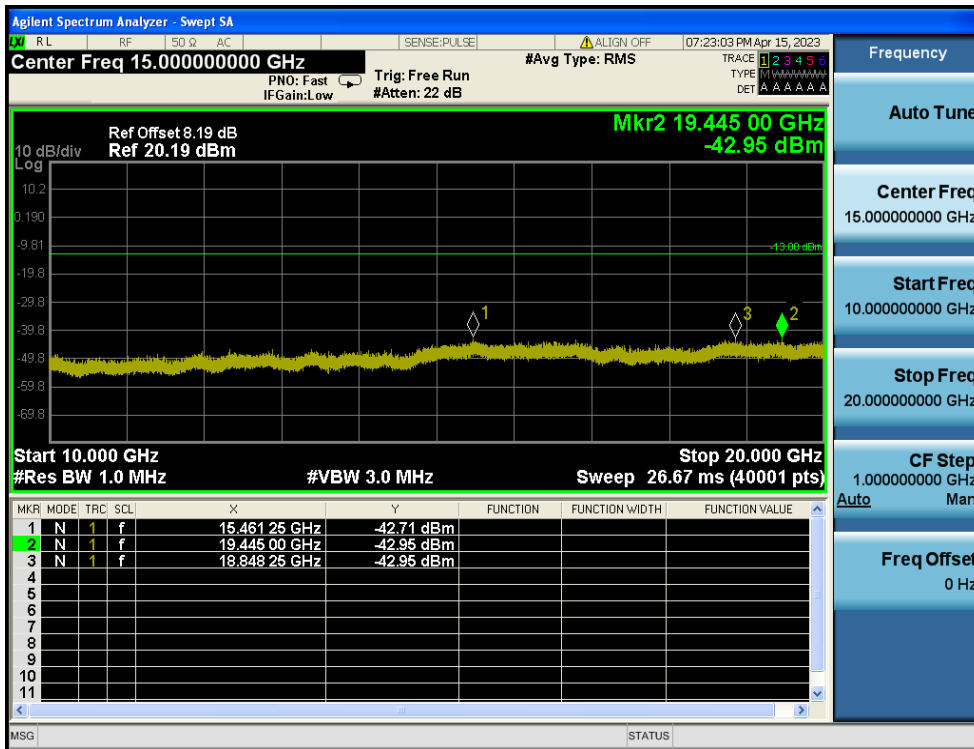

LTE Band 4 / 15MHz / 16QAM - RB Size/Offset (75/0) - High Channel

LTE Band 4 / 10MHz / QPSK - RB Size/Offset (50/0) - Low Channel

LTE Band 4 / 10MHz / QPSK - RB Size/Offset (50/0) - Low Channel

LTE Band 4 / 10MHz / QPSK - RB Size/Offset (25/12) - Mid Channel

LTE Band 4 / 10MHz / QPSK - RB Size/Offset (25/12) - Mid Channel

LTE Band 4 / 10MHz / QPSK - RB Size/Offset (50/0) - High Channel

LTE Band 4 / 10MHz / QPSK - RB Size/Offset (50/0) - High Channel

LTE Band 4 / 5MHz / 16QAM - RB Size/Offset (12/0) - Low Channel