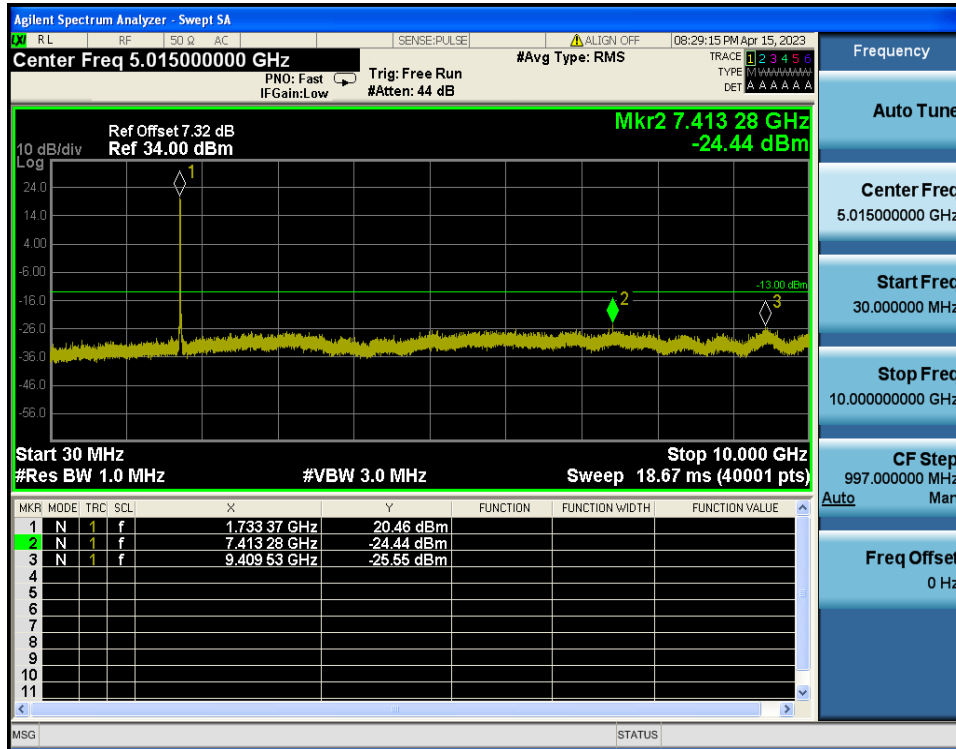

8.4.4. LTE Band 4

LTE Band 4 / 20MHz / QPSK - RB Size/Offset (1/99) - Low Channel

LTE Band 4 / 20MHz / QPSK - RB Size/Offset (1/99) - Low Channel

LTE Band 4 / 20MHz / QPSK - RB Size/Offset (50/50) - Mid Channel

LTE Band 4 / 20MHz / QPSK - RB Size/Offset (50/50) - Mid Channel

LTE Band 4 / 20MHz / 16QAM - RB Size/Offset (100/0) - High Channel

LTE Band 4 / 20MHz / 16QAM - RB Size/Offset (100/0) - High Channel

LTE Band 4 / 15MHz / 16QAM - RB Size/Offset (36/39) - Low Channel