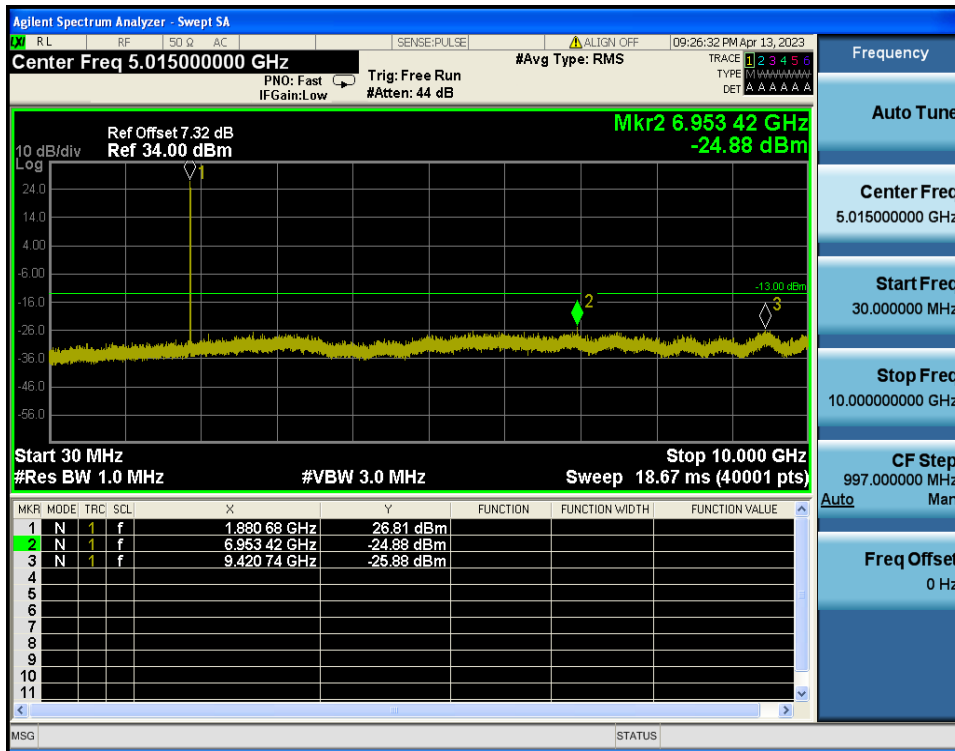

LTE Band 2 / 5MHz / 16QAM - RB Size/Offset (25/0) - High Channel

LTE Band 2 / 5MHz / 16QAM - RB Size/Offset (25/0) - High Channel

LTE Band 2 / 3MHz / 16QAM - RB Size/Offset (1/14) - Low Channel

LTE Band 2 / 3MHz / 16QAM - RB Size/Offset (1/14) - Low Channel

LTE Band 2 / 3MHz / QPSK - RB Size/Offset (15/0) - Mid Channel

LTE Band 2 / 3MHz / QPSK - RB Size/Offset (15/0) - Mid Channel

LTE Band 2 / 3MHz / QPSK - RB Size/Offset (1/7) - High Channel

LTE Band 2 / 3MHz / QPSK - RB Size/Offset (1/7) - High Channel

LTE Band 2 / 1.4MHz / 16QAM - RB Size/Offset (1/0) - Low Channel

LTE Band 2 / 1.4MHz / 16QAM - RB Size/Offset (1/0) - Low Channel

LTE Band 2 / 1.4MHz / QPSK - RB Size/Offset (1/5) - Mid Channel

LTE Band 2 / 1.4MHz / QPSK - RB Size/Offset (1/5) - Mid Channel