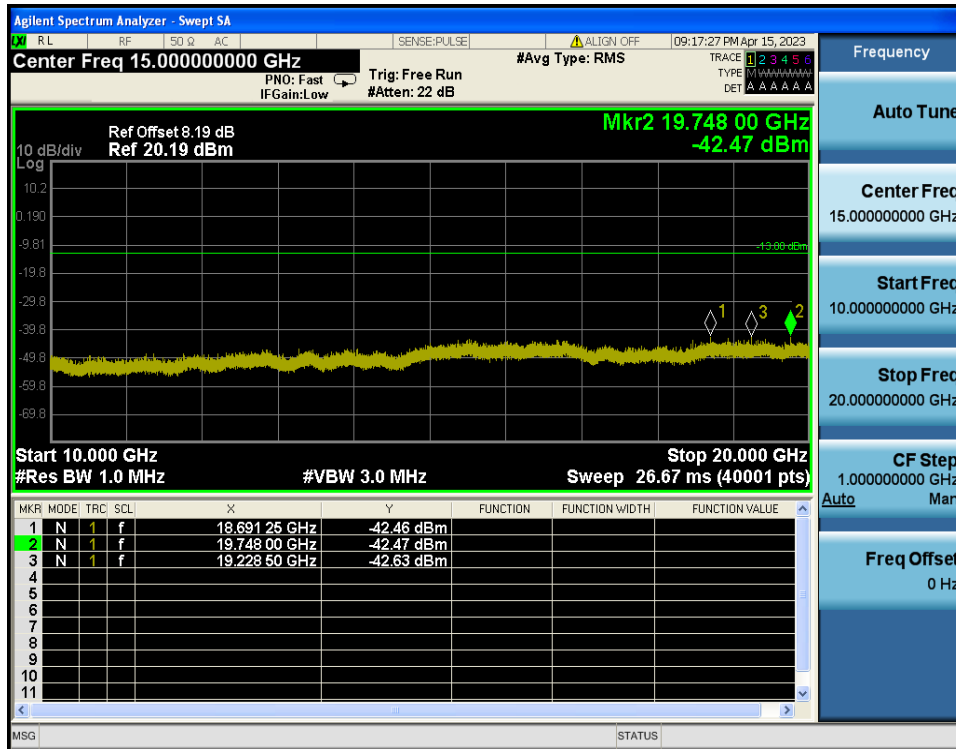

LTE Band 4 / 3MHz / QPSK - RB Size/Offset (8/7) - Mid Channel

LTE Band 4 / 3MHz / 16QAM - RB Size/Offset (1/14) - High Channel

LTE Band 4 / 3MHz / 16QAM - RB Size/Offset (1/14) - High Channel

LTE Band 4 / 1.4MHz / 16QAM - RB Size/Offset (1/2) - Low Channel

LTE Band 4 / 1.4MHz / 16QAM - RB Size/Offset (1/2) - Low Channel

LTE Band 4 / 1.4MHz / 16QAM - RB Size/Offset (3/2) - Mid Channel

LTE Band 4 / 1.4MHz / 16QAM - RB Size/Offset (3/2) - Mid Channel

LTE Band 4 / 1.4MHz / 16QAM - RB Size/Offset (1/5) - High Channel