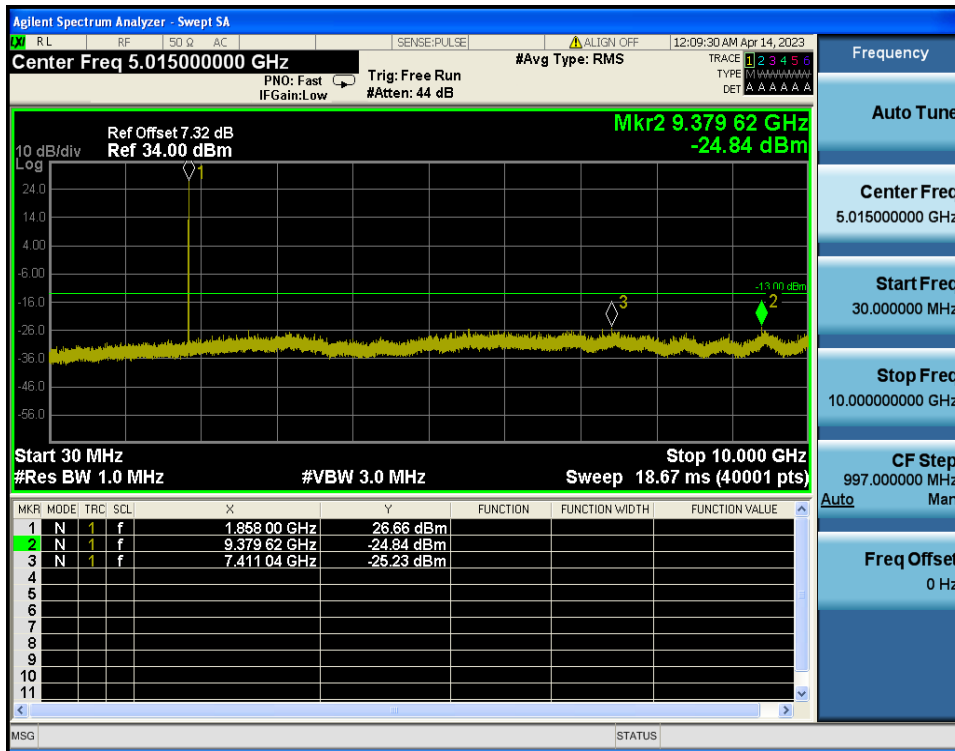

LTE Band 4 / 1.4MHz / 16QAM - RB Size/Offset (1/5) - High Channel

8.4.5. LTE Band 2

LTE Band 2 / 20MHz / QPSK - RB Size/Offset (100/0) - Low Channel

LTE Band 2 / 20MHz / QPSK - RB Size/Offset (100/0) - Low Channel

LTE Band 2 / 20MHz / 16QAM - RB Size/Offset (50/50) - Mid Channel

LTE Band 2 / 20MHz / 16QAM - RB Size/Offset (50/50) - Mid Channel

LTE Band 2 / 20MHz / 16QAM - RB Size/Offset (50/50) - High Channel

LTE Band 2 / 20MHz / 16QAM - RB Size/Offset (50/50) - High Channel