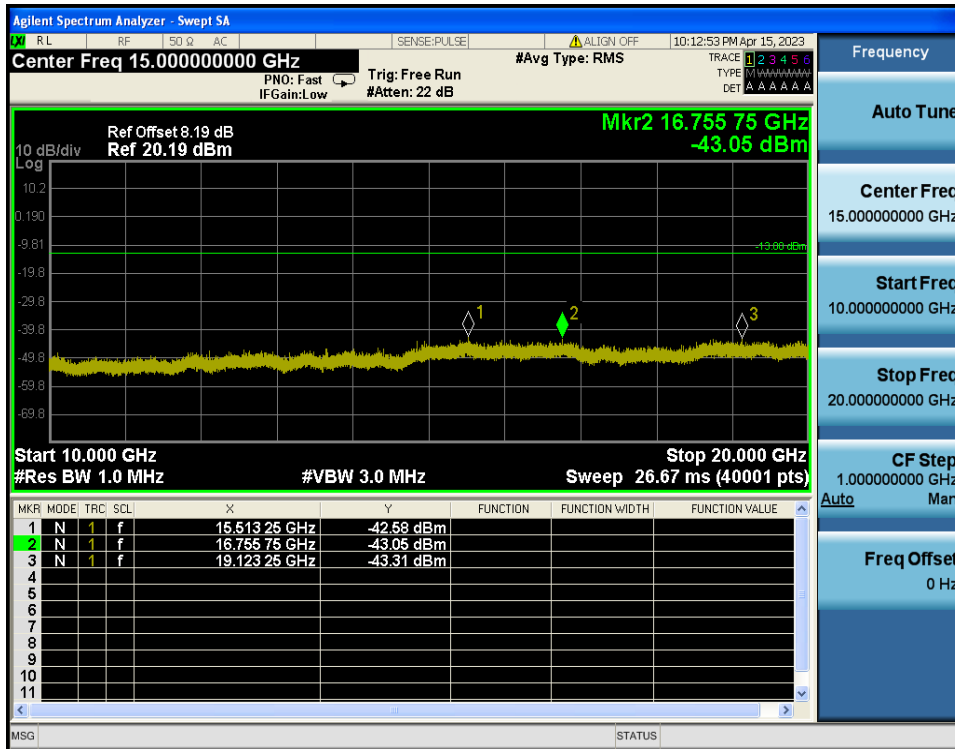

LTE Band 4 / 5MHz / QPSK - RB Size/Offset (1/12) - High Channel

LTE Band 4 / 3MHz / 16QAM - RB Size/Offset (8/7) - Low Channel

LTE Band 4 / 3MHz / 16QAM - RB Size/Offset (8/7) - Low Channel

LTE Band 4 / 3MHz / QPSK - RB Size/Offset (8/7) - Mid Channel

LTE Band 4 / 3MHz / QPSK - RB Size/Offset (8/7) - Mid Channel

LTE Band 4 / 3MHz / 16QAM - RB Size/Offset (1/14) - High Channel

LTE Band 4 / 3MHz / 16QAM - RB Size/Offset (1/14) - High Channel

LTE Band 4 / 1.4MHz / 16QAM - RB Size/Offset (1/2) - Low Channel