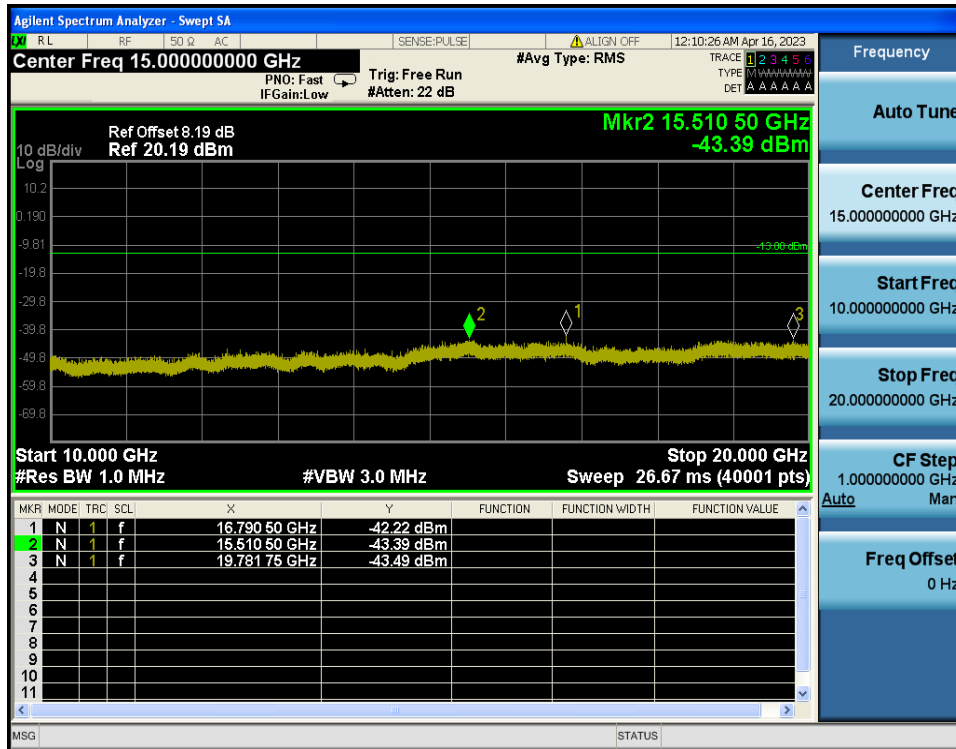

8.4.4. LTE Band 4

LTE Band 4 / 20MHz / QPSK - RB Size/Offset (1/99) - Low Channel

LTE Band 4 / 20MHz / QPSK - RB Size/Offset (1/99) - Low Channel

LTE Band 4 / 20MHz / QPSK - RB Size/Offset (50/50) - Mid Channel

LTE Band 4 / 20MHz / QPSK - RB Size/Offset (50/50) - Mid Channel

LTE Band 4 / 20MHz / 16QAM - RB Size/Offset (100/0) - High Channel

LTE Band 4 / 20MHz / 16QAM - RB Size/Offset (100/0) - High Channel

LTE Band 4 / 15MHz / 16QAM - RB Size/Offset (36/39) - Low Channel

LTE Band 4 / 15MHz / 16QAM - RB Size/Offset (36/39) - Low Channel

LTE Band 4 / 15MHz / 16QAM - RB Size/Offset (36/0) - Mid Channel

LTE Band 4 / 15MHz / 16QAM - RB Size/Offset (36/0) - Mid Channel

LTE Band 4 / 15MHz / 16QAM - RB Size/Offset (75/0) - High Channel