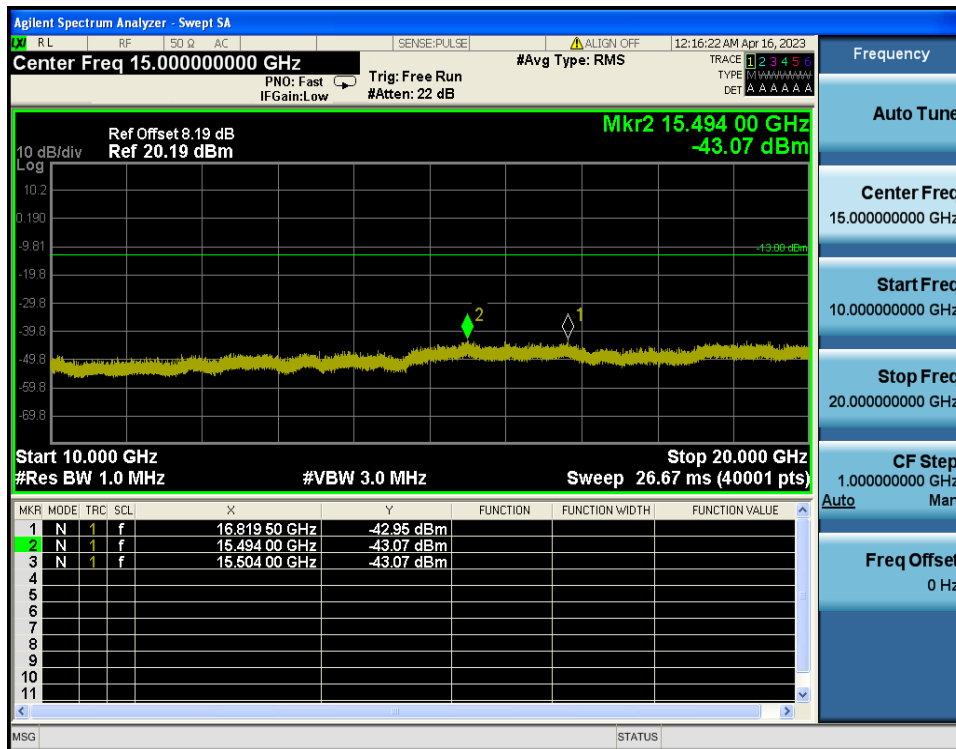

8.4.4. LTE Band 4

LTE Band 4 / 20MHz / QPSK - RB Size/Offset (1/99) - Low Channel

LTE Band 4 / 20MHz / QPSK - RB Size/Offset (1/99) - Low Channel

LTE Band 4 / 20MHz / QPSK - RB Size/Offset (50/50) - Mid Channel

LTE Band 4 / 20MHz / QPSK - RB Size/Offset (50/50) - Mid Channel

LTE Band 4 / 20MHz / 16QAM - RB Size/Offset (100/0) - High Channel

LTE Band 4 / 20MHz / 16QAM - RB Size/Offset (100/0) - High Channel

LTE Band 4 / 15MHz / 16QAM - RB Size/Offset (36/39) - Low Channel

LTE Band 4 / 15MHz / 16QAM - RB Size/Offset (36/39) - Low Channel

LTE Band 4 / 15MHz / 16QAM - RB Size/Offset (36/0) - Mid Channel

LTE Band 4 / 15MHz / 16QAM - RB Size/Offset (36/0) - Mid Channel

LTE Band 4 / 15MHz / 16QAM - RB Size/Offset (75/0) - High Channel