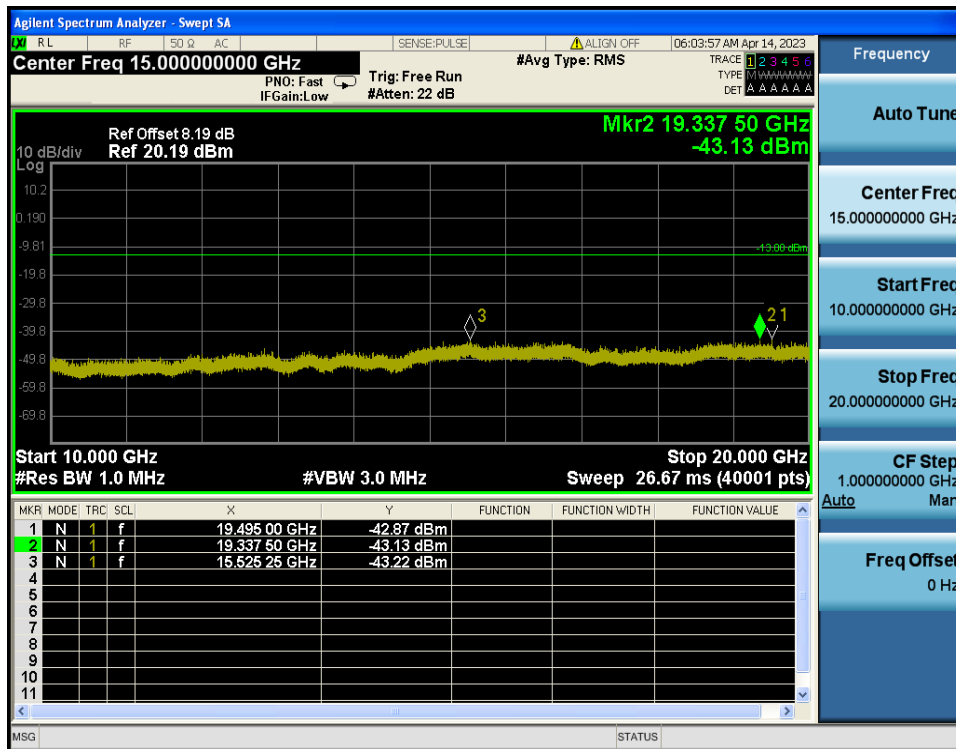

LTE Band 4 / 1.4MHz / 16QAM - RB Size/Offset (1/5) - High Channel

8.4.5. LTE Band 2

LTE Band 2 / 20MHz / QPSK - RB Size/Offset (100/0) - Low Channel

LTE Band 2 / 20MHz / QPSK - RB Size/Offset (100/0) - Low Channel

LTE Band 2 / 20MHz / 16QAM - RB Size/Offset (50/50) - Mid Channel

LTE Band 2 / 20MHz / 16QAM - RB Size/Offset (50/50) - Mid Channel

LTE Band 2 / 20MHz / 16QAM - RB Size/Offset (50/50) - High Channel

LTE Band 2 / 20MHz / 16QAM - RB Size/Offset (50/50) - High Channel