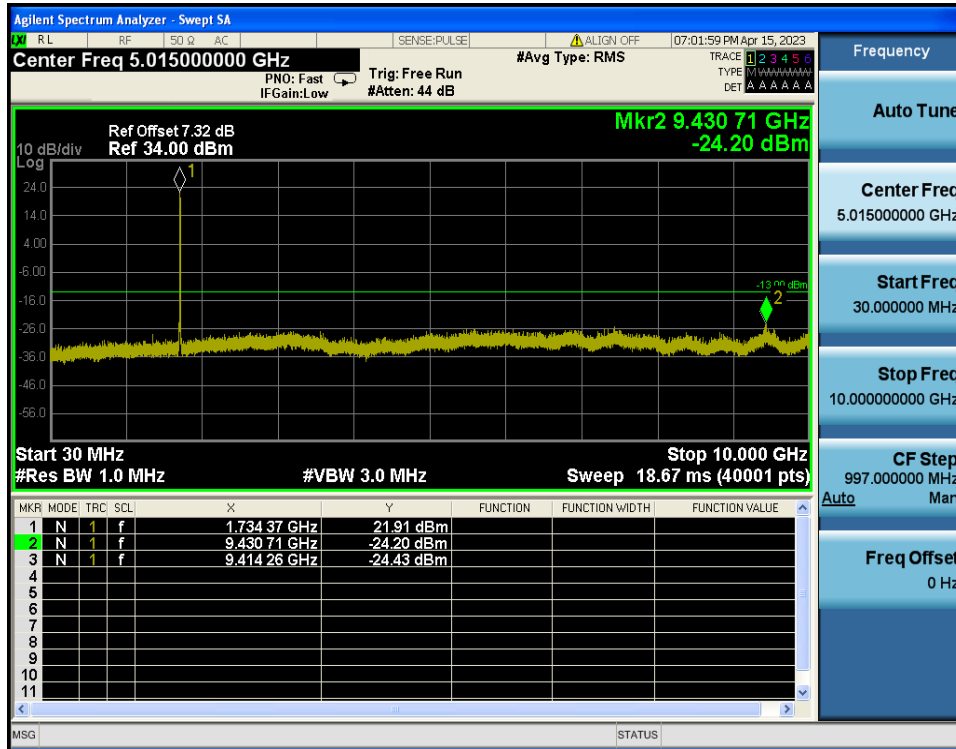

LTE Band 4 / 20MHz / QPSK - RB Size/Offset (50/50) - Mid Channel

LTE Band 4 / 20MHz / 16QAM - RB Size/Offset (100/0) - High Channel

LTE Band 4 / 20MHz / 16QAM - RB Size/Offset (100/0) - High Channel

LTE Band 4 / 15MHz / 16QAM - RB Size/Offset (36/39) - Low Channel

LTE Band 4 / 15MHz / 16QAM - RB Size/Offset (36/39) - Low Channel

LTE Band 4 / 15MHz / 16QAM - RB Size/Offset (36/0) - Mid Channel

LTE Band 4 / 15MHz / 16QAM - RB Size/Offset (36/0) - Mid Channel

LTE Band 4 / 15MHz / 16QAM - RB Size/Offset (75/0) - High Channel

LTE Band 4 / 15MHz / 16QAM - RB Size/Offset (75/0) - High Channel

LTE Band 4 / 10MHz / QPSK - RB Size/Offset (50/0) - Low Channel

LTE Band 4 / 10MHz / QPSK - RB Size/Offset (50/0) - Low Channel

LTE Band 4 / 10MHz / QPSK - RB Size/Offset (25/12) - Mid Channel