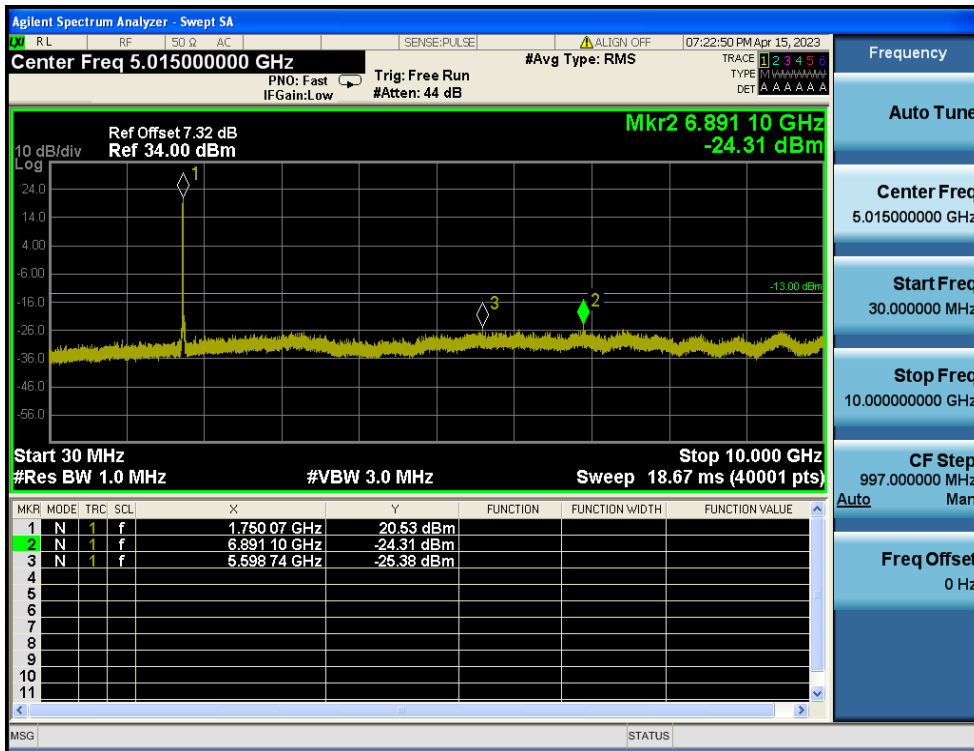

LTE Band 4 / 15MHz / 16QAM - RB Size/Offset (75/0) - High Channel

LTE Band 4 / 10MHz / QPSK - RB Size/Offset (50/0) - Low Channel

LTE Band 4 / 10MHz / QPSK - RB Size/Offset (50/0) - Low Channel

LTE Band 4 / 10MHz / QPSK - RB Size/Offset (25/12) - Mid Channel

LTE Band 4 / 10MHz / QPSK - RB Size/Offset (25/12) - Mid Channel

LTE Band 4 / 10MHz / QPSK - RB Size/Offset (50/0) - High Channel

LTE Band 4 / 10MHz / QPSK - RB Size/Offset (50/0) - High Channel

LTE Band 4 / 5MHz / 16QAM - RB Size/Offset (12/0) - Low Channel