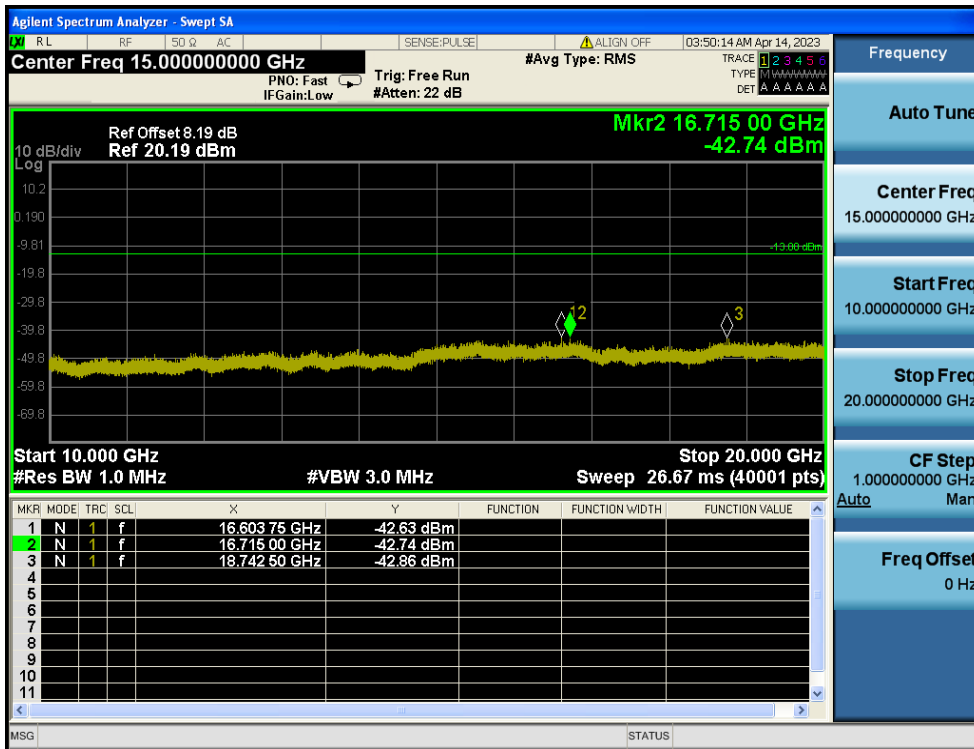

LTE Band 2 / 10MHz / 16QAM - RB Size/Offset (1/0) - Mid Channel

LTE Band 2 / 10MHz / 16QAM - RB Size/Offset (1/0) - Mid Channel

LTE Band 2 / 10MHz / QPSK - RB Size/Offset (50/0) - High Channel

LTE Band 2 / 10MHz / QPSK - RB Size/Offset (50/0) - High Channel

LTE Band 2 / 5MHz / QPSK - RB Size/Offset (25/0) - Low Channel

LTE Band 2 / 5MHz / QPSK - RB Size/Offset (25/0) - Low Channel

LTE Band 2 / 5MHz / QPSK - RB Size/Offset (12/0) - Mid Channel

LTE Band 2 / 5MHz / QPSK - RB Size/Offset (12/0) - Mid Channel

LTE Band 2 / 5MHz / 16QAM - RB Size/Offset (25/0) - High Channel

LTE Band 2 / 5MHz / 16QAM - RB Size/Offset (25/0) - High Channel

LTE Band 2 / 3MHz / 16QAM - RB Size/Offset (1/14) - Low Channel

LTE Band 2 / 3MHz / 16QAM - RB Size/Offset (1/14) - Low Channel