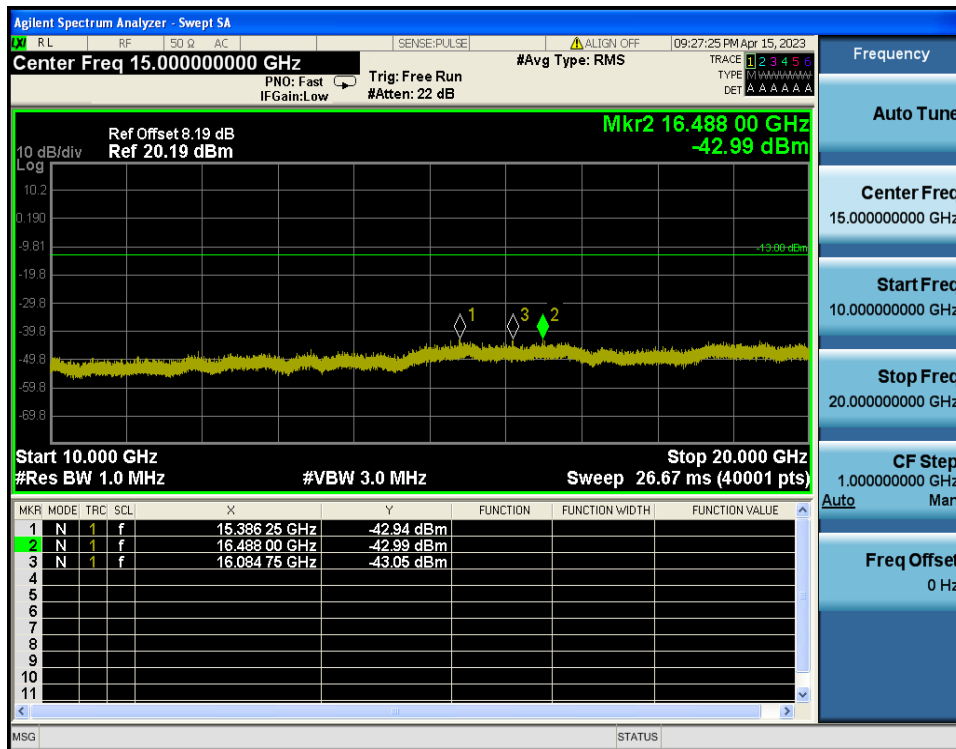

LTE Band 4 / 3MHz / QPSK - RB Size/Offset (8/7) - Mid Channel

LTE Band 4 / 3MHz / 16QAM - RB Size/Offset (1/14) - High Channel

LTE Band 4 / 3MHz / 16QAM - RB Size/Offset (1/14) - High Channel

LTE Band 4 / 1.4MHz / 16QAM - RB Size/Offset (1/2) - Low Channel

LTE Band 4 / 1.4MHz / 16QAM - RB Size/Offset (1/2) - Low Channel

LTE Band 4 / 1.4MHz / 16QAM - RB Size/Offset (3/2) - Mid Channel

LTE Band 4 / 1.4MHz / 16QAM - RB Size/Offset (3/2) - Mid Channel

LTE Band 4 / 1.4MHz / 16QAM - RB Size/Offset (1/5) - High Channel

LTE Band 4 / 1.4MHz / 16QAM - RB Size/Offset (1/5) - High Channel

8.4.5. LTE Band 2

LTE Band 2 / 20MHz / QPSK - RB Size/Offset (100/0) - Low Channel

LTE Band 2 / 20MHz / QPSK - RB Size/Offset (100/0) - Low Channel