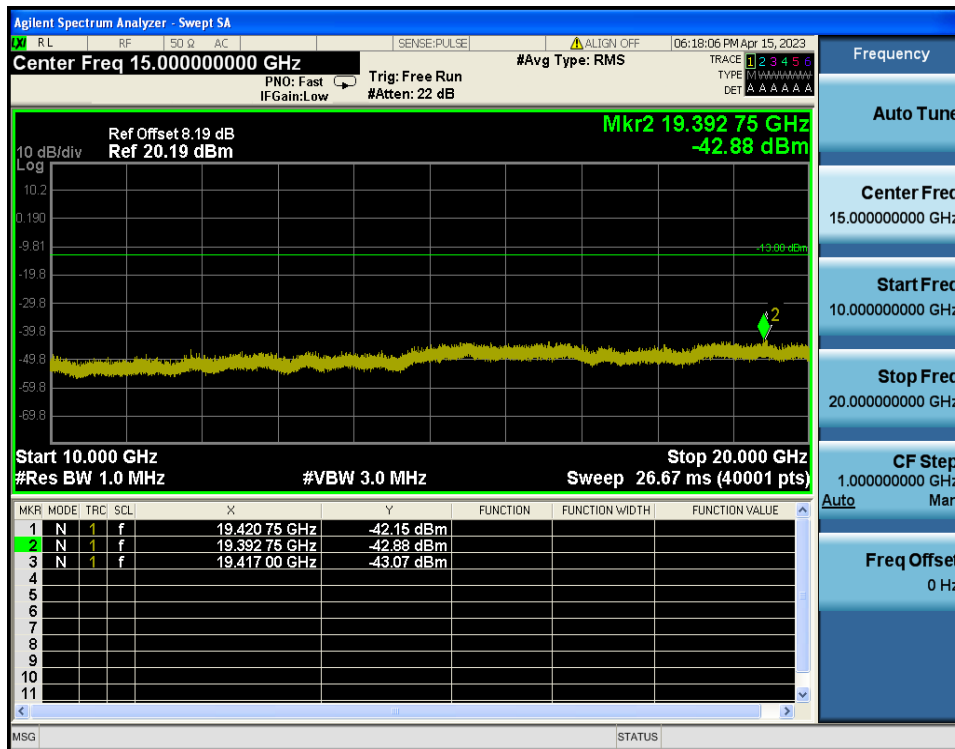

LTE Band 4 / 15MHz / 16QAM - RB Size/Offset (75/0) - High Channel

LTE Band 4 / 10MHz / QPSK - RB Size/Offset (50/0) - Low Channel

LTE Band 4 / 10MHz / QPSK - RB Size/Offset (50/0) - Low Channel

LTE Band 4 / 10MHz / QPSK - RB Size/Offset (25/12) - Mid Channel

LTE Band 4 / 10MHz / QPSK - RB Size/Offset (25/12) - Mid Channel

LTE Band 4 / 10MHz / QPSK - RB Size/Offset (50/0) - High Channel

LTE Band 4 / 10MHz / QPSK - RB Size/Offset (50/0) - High Channel

LTE Band 4 / 5MHz / 16QAM - RB Size/Offset (12/0) - Low Channel

LTE Band 4 / 5MHz / 16QAM - RB Size/Offset (12/0) - Low Channel

LTE Band 4 / 5MHz / QPSK - RB Size/Offset (12/6) - Mid Channel

LTE Band 4 / 5MHz / QPSK - RB Size/Offset (12/6) - Mid Channel

LTE Band 4 / 5MHz / QPSK - RB Size/Offset (1/12) - High Channel