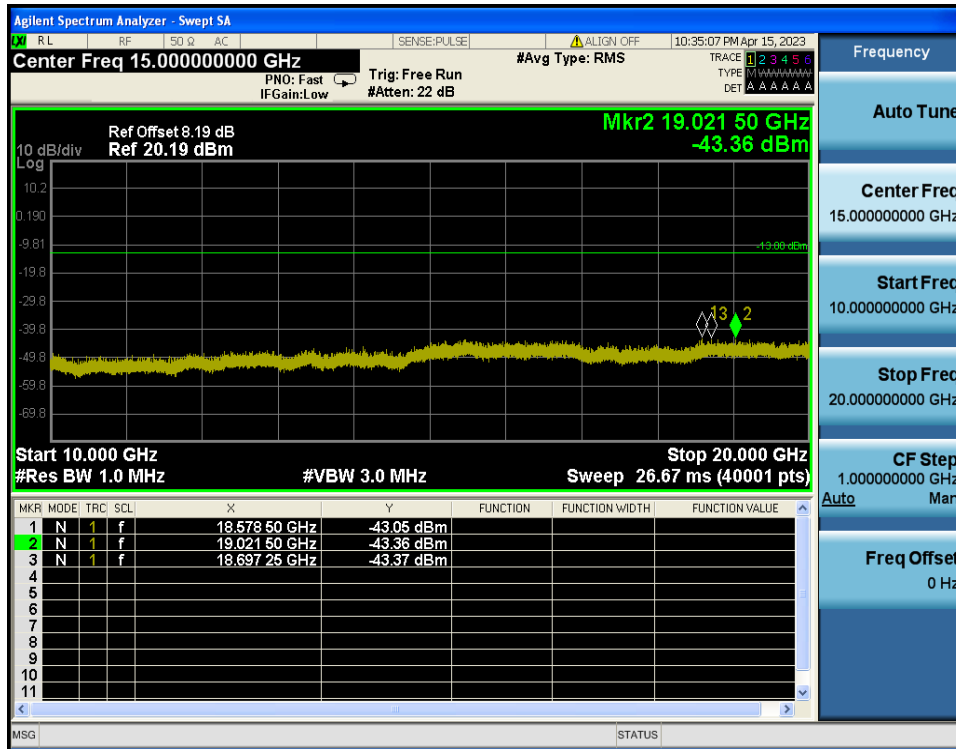

LTE Band 4 / 15MHz / 16QAM - RB Size/Offset (75/0) - High Channel

LTE Band 4 / 10MHz / QPSK - RB Size/Offset (50/0) - Low Channel

LTE Band 4 / 10MHz / QPSK - RB Size/Offset (50/0) - Low Channel

LTE Band 4 / 10MHz / QPSK - RB Size/Offset (25/12) - Mid Channel

LTE Band 4 / 10MHz / QPSK - RB Size/Offset (25/12) - Mid Channel

LTE Band 4 / 10MHz / QPSK - RB Size/Offset (50/0) - High Channel

LTE Band 4 / 10MHz / QPSK - RB Size/Offset (50/0) - High Channel

LTE Band 4 / 5MHz / 16QAM - RB Size/Offset (12/0) - Low Channel

LTE Band 4 / 5MHz / 16QAM - RB Size/Offset (12/0) - Low Channel

LTE Band 4 / 5MHz / QPSK - RB Size/Offset (12/6) - Mid Channel

LTE Band 4 / 5MHz / QPSK - RB Size/Offset (12/6) - Mid Channel

LTE Band 4 / 5MHz / QPSK - RB Size/Offset (1/12) - High Channel