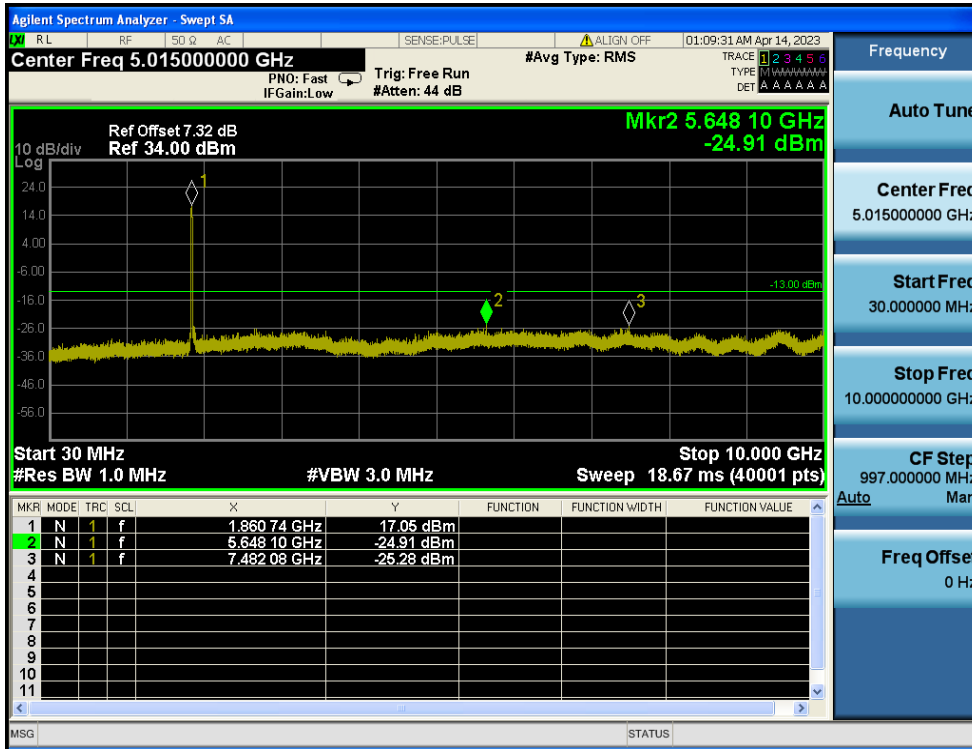

LTE Band 4 / 1.4MHz / 16QAM - RB Size/Offset (1/2) - Low Channel

LTE Band 4 / 1.4MHz / 16QAM - RB Size/Offset (3/2) - Mid Channel

LTE Band 4 / 1.4MHz / 16QAM - RB Size/Offset (3/2) - Mid Channel

LTE Band 4 / 1.4MHz / 16QAM - RB Size/Offset (1/5) - High Channel

LTE Band 4 / 1.4MHz / 16QAM - RB Size/Offset (1/5) - High Channel

8.4.5. LTE Band 2

LTE Band 2 / 20MHz / QPSK - RB Size/Offset (100/0) - Low Channel

LTE Band 2 / 20MHz / QPSK - RB Size/Offset (100/0) - Low Channel