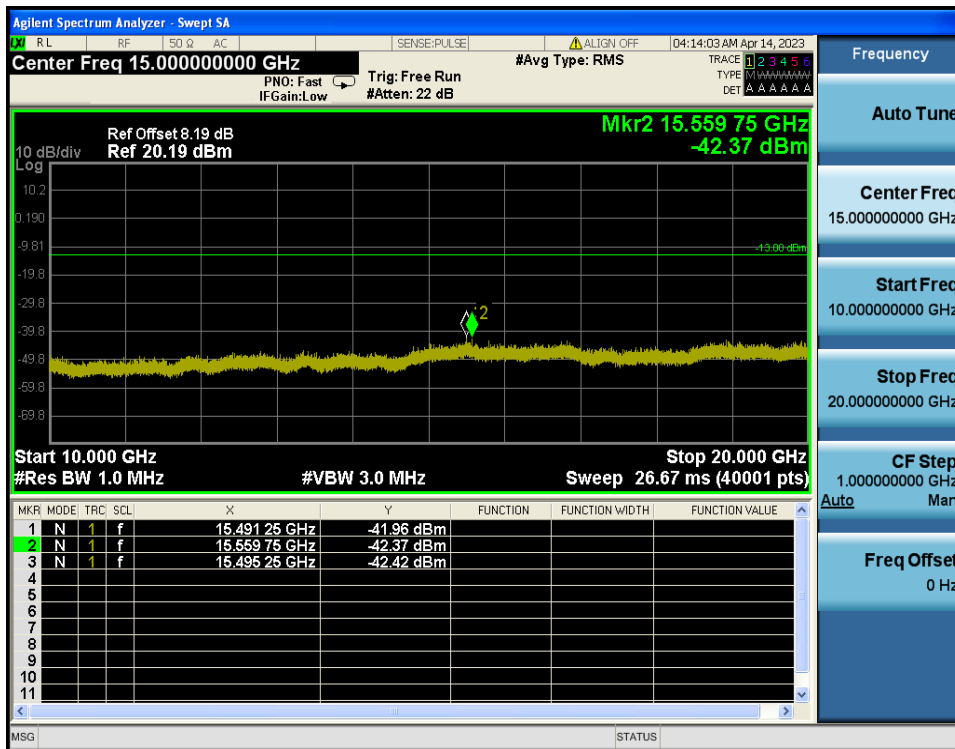

LTE Band 2 / 15MHz / QPSK - RB Size/Offset (36/18) - High Channel

LTE Band 2 / 15MHz / QPSK - RB Size/Offset (36/18) - High Channel

LTE Band 2 / 10MHz / QPSK - RB Size/Offset (1/25) - Low Channel

LTE Band 2 / 10MHz / QPSK - RB Size/Offset (1/25) - Low Channel

LTE Band 2 / 10MHz / 16QAM - RB Size/Offset (1/0) - Mid Channel

LTE Band 2 / 10MHz / 16QAM - RB Size/Offset (1/0) - Mid Channel

LTE Band 2 / 10MHz / QPSK - RB Size/Offset (50/0) - High Channel

LTE Band 2 / 10MHz / QPSK - RB Size/Offset (50/0) - High Channel