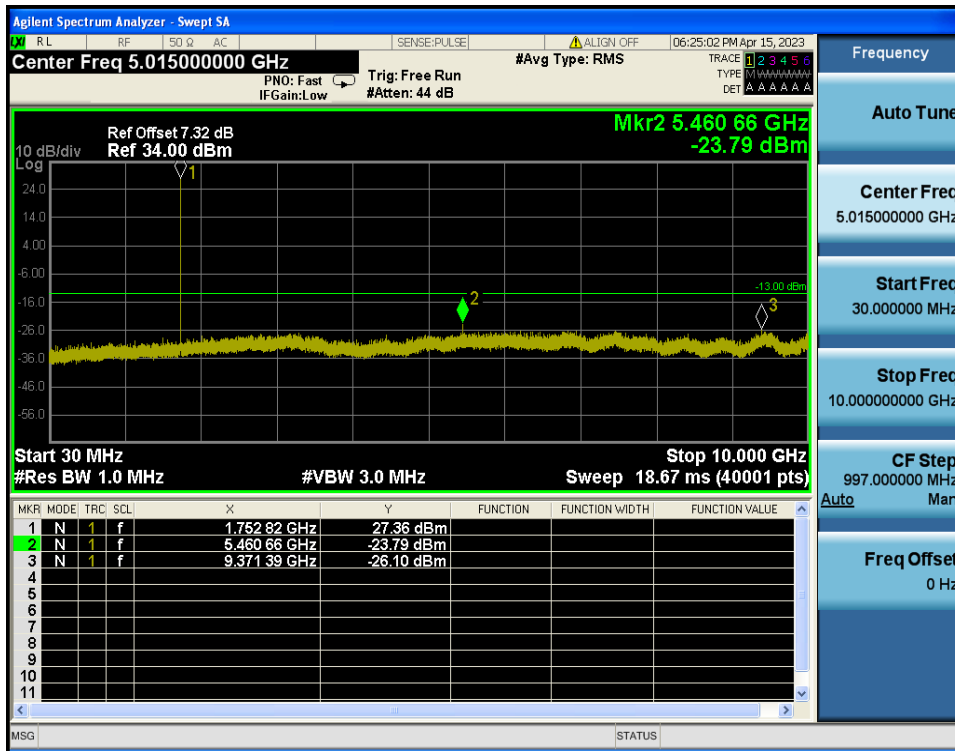

LTE Band 4 / 10MHz / QPSK - RB Size/Offset (25/12) - Mid Channel

LTE Band 4 / 10MHz / QPSK - RB Size/Offset (50/0) - High Channel

LTE Band 4 / 10MHz / QPSK - RB Size/Offset (50/0) - High Channel

LTE Band 4 / 5MHz / 16QAM - RB Size/Offset (12/0) - Low Channel

LTE Band 4 / 5MHz / 16QAM - RB Size/Offset (12/0) - Low Channel

LTE Band 4 / 5MHz / QPSK - RB Size/Offset (12/6) - Mid Channel

LTE Band 4 / 5MHz / QPSK - RB Size/Offset (12/6) - Mid Channel

LTE Band 4 / 5MHz / QPSK - RB Size/Offset (1/12) - High Channel