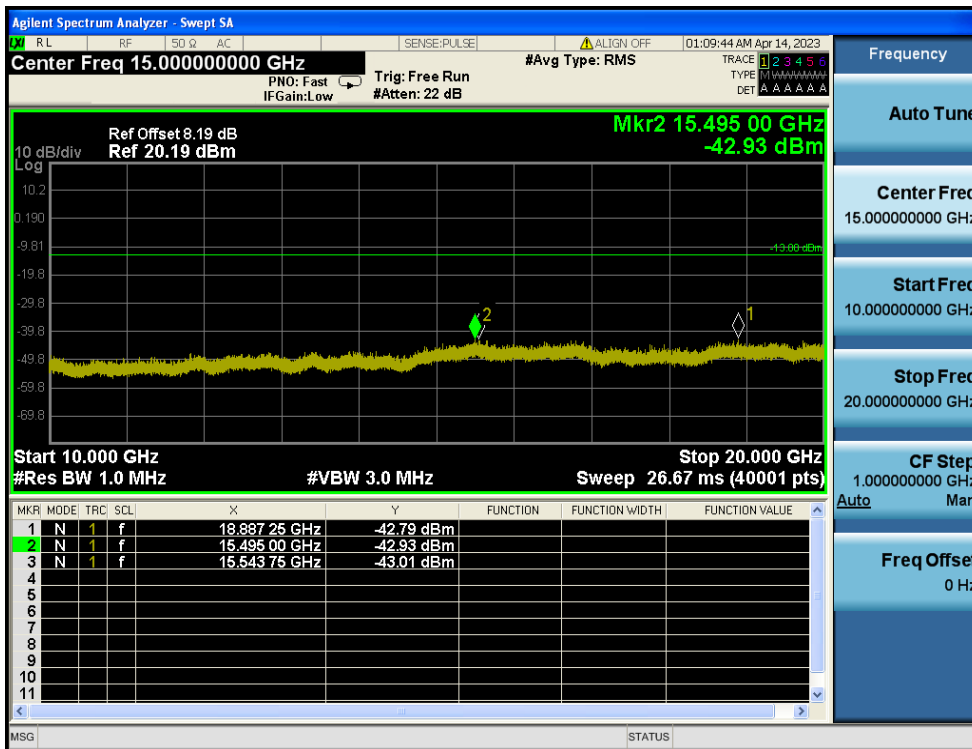

LTE Band 4 / 3MHz / QPSK - RB Size/Offset (8/7) - Mid Channel

LTE Band 4 / 3MHz / 16QAM - RB Size/Offset (1/14) - High Channel

LTE Band 4 / 3MHz / 16QAM - RB Size/Offset (1/14) - High Channel

LTE Band 4 / 1.4MHz / 16QAM - RB Size/Offset (1/2) - Low Channel

LTE Band 4 / 1.4MHz / 16QAM - RB Size/Offset (1/2) - Low Channel

LTE Band 4 / 1.4MHz / 16QAM - RB Size/Offset (3/2) - Mid Channel

LTE Band 4 / 1.4MHz / 16QAM - RB Size/Offset (3/2) - Mid Channel

LTE Band 4 / 1.4MHz / 16QAM - RB Size/Offset (1/5) - High Channel

LTE Band 4 / 1.4MHz / 16QAM - RB Size/Offset (1/5) - High Channel

8.4.5. LTE Band 2

LTE Band 2 / 20MHz / QPSK - RB Size/Offset (100/0) - Low Channel

LTE Band 2 / 20MHz / QPSK - RB Size/Offset (100/0) - Low Channel