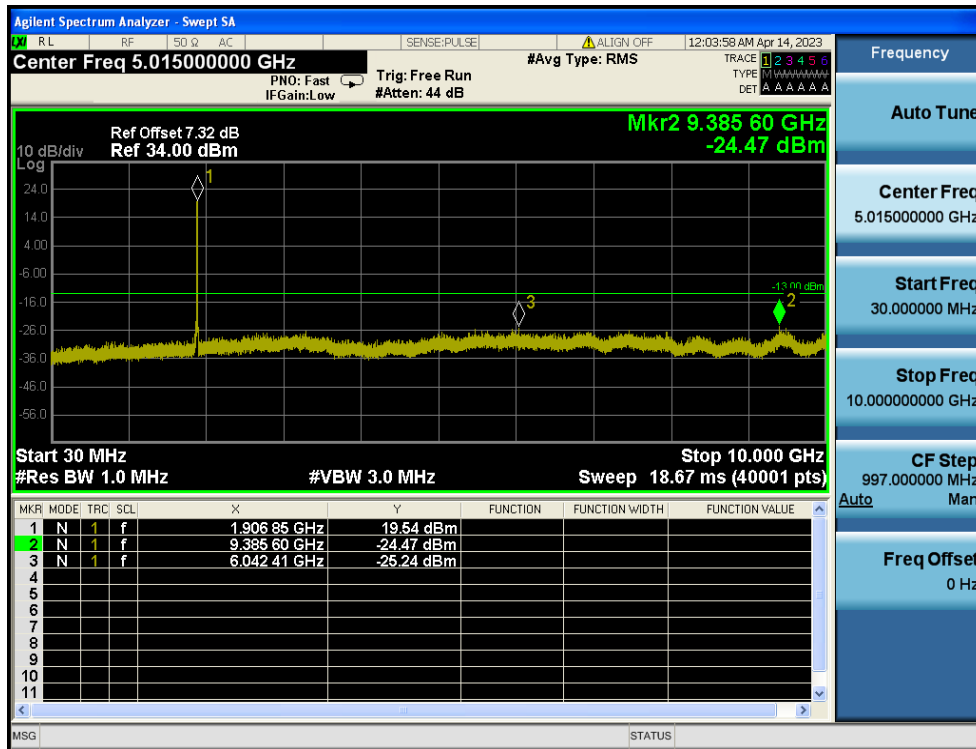

LTE Band 2 / 15MHz / QPSK - RB Size/Offset (36/18) - High Channel

LTE Band 2 / 15MHz / QPSK - RB Size/Offset (36/18) - High Channel

LTE Band 2 / 10MHz / QPSK - RB Size/Offset (1/25) - Low Channel

LTE Band 2 / 10MHz / QPSK - RB Size/Offset (1/25) - Low Channel

LTE Band 2 / 10MHz / 16QAM - RB Size/Offset (1/0) - Mid Channel

LTE Band 2 / 10MHz / 16QAM - RB Size/Offset (1/0) - Mid Channel

LTE Band 2 / 10MHz / QPSK - RB Size/Offset (50/0) - High Channel

LTE Band 2 / 10MHz / QPSK - RB Size/Offset (50/0) - High Channel