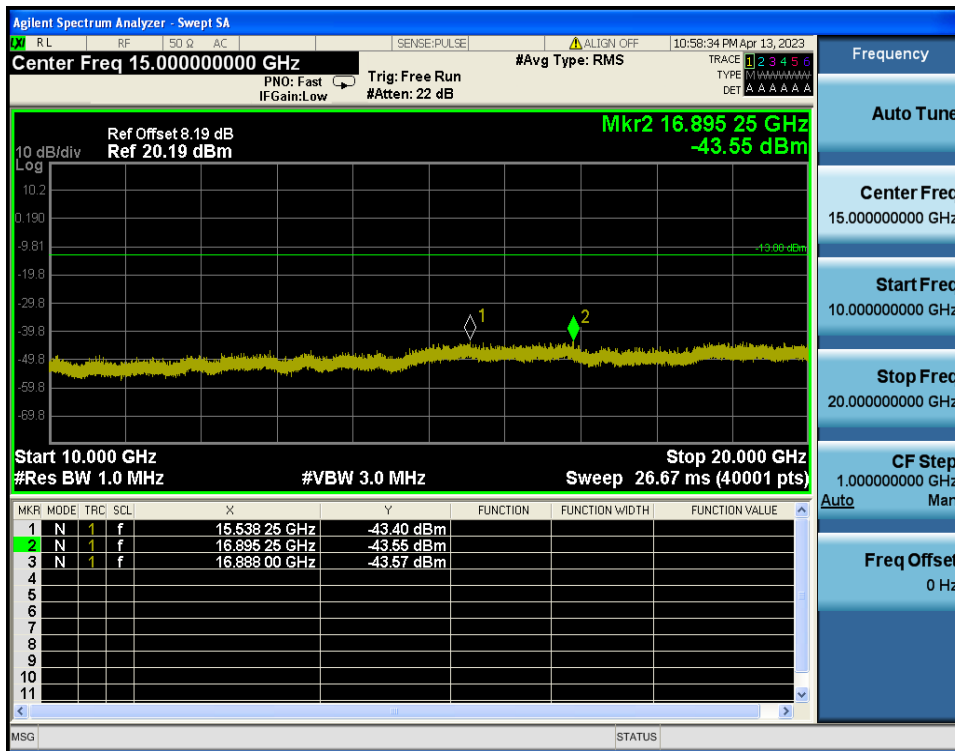

LTE Band 2 / 15MHz / QPSK - RB Size/Offset (36/18) - High Channel

LTE Band 2 / 15MHz / QPSK - RB Size/Offset (36/18) - High Channel

LTE Band 2 / 10MHz / QPSK - RB Size/Offset (1/25) - Low Channel

LTE Band 2 / 10MHz / QPSK - RB Size/Offset (1/25) - Low Channel

LTE Band 2 / 10MHz / 16QAM - RB Size/Offset (1/0) - Mid Channel

LTE Band 2 / 10MHz / 16QAM - RB Size/Offset (1/0) - Mid Channel

LTE Band 2 / 10MHz / QPSK - RB Size/Offset (50/0) - High Channel

LTE Band 2 / 10MHz / QPSK - RB Size/Offset (50/0) - High Channel

LTE Band 2 / 5MHz / QPSK - RB Size/Offset (25/0) - Low Channel

LTE Band 2 / 5MHz / QPSK - RB Size/Offset (25/0) - Low Channel

LTE Band 2 / 5MHz / QPSK - RB Size/Offset (12/0) - Mid Channel

LTE Band 2 / 5MHz / QPSK - RB Size/Offset (12/0) - Mid Channel