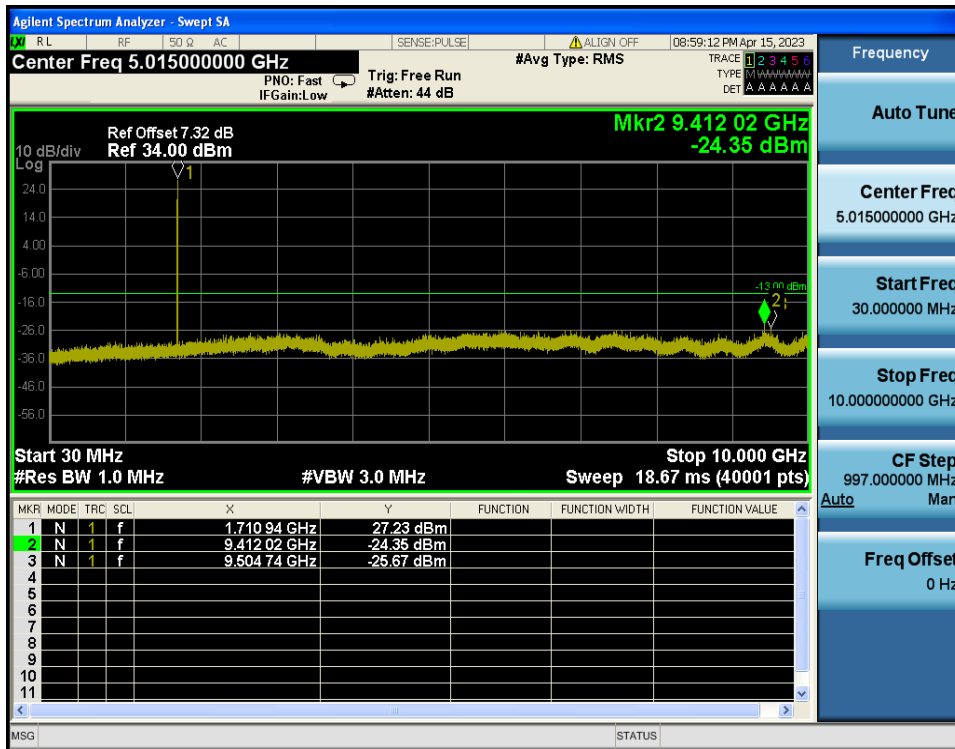

LTE Band 4 / 5MHz / QPSK - RB Size/Offset (1/12) - High Channel

LTE Band 4 / 3MHz / 16QAM - RB Size/Offset (8/7) - Low Channel

LTE Band 4 / 3MHz / 16QAM - RB Size/Offset (8/7) - Low Channel

LTE Band 4 / 3MHz / QPSK - RB Size/Offset (8/7) - Mid Channel

LTE Band 4 / 3MHz / QPSK - RB Size/Offset (8/7) - Mid Channel

LTE Band 4 / 3MHz / 16QAM - RB Size/Offset (1/14) - High Channel

LTE Band 4 / 3MHz / 16QAM - RB Size/Offset (1/14) - High Channel

LTE Band 4 / 1.4MHz / 16QAM - RB Size/Offset (1/2) - Low Channel