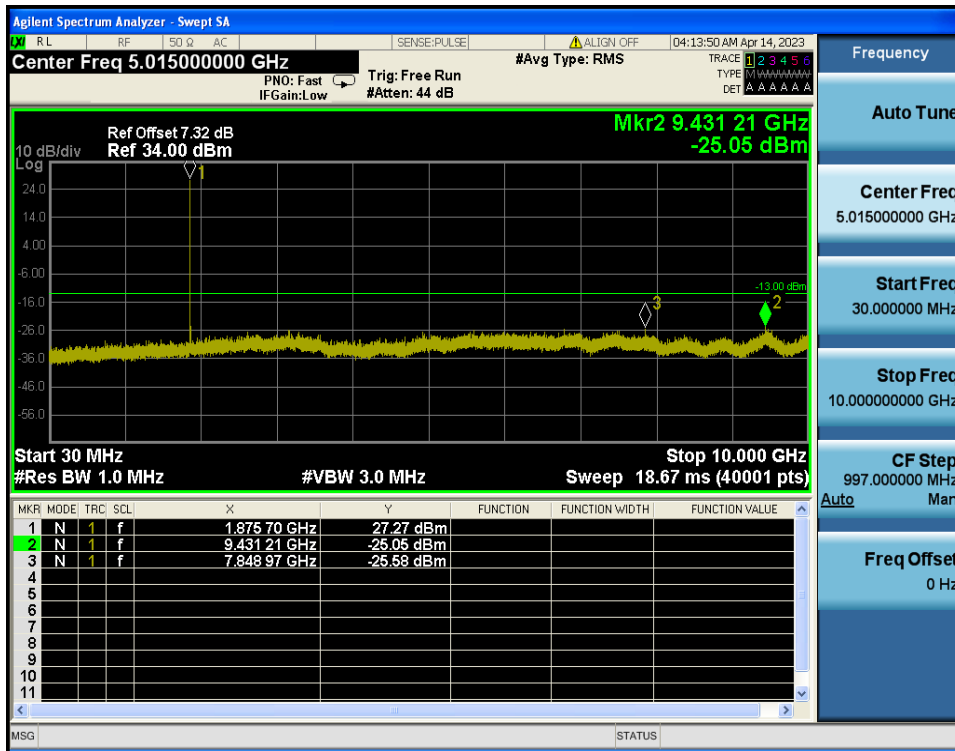

LTE Band 2 / 15MHz / QPSK - RB Size/Offset (36/18) - High Channel

LTE Band 2 / 15MHz / QPSK - RB Size/Offset (36/18) - High Channel

LTE Band 2 / 10MHz / QPSK - RB Size/Offset (1/25) - Low Channel

LTE Band 2 / 10MHz / QPSK - RB Size/Offset (1/25) - Low Channel

LTE Band 2 / 10MHz / 16QAM - RB Size/Offset (1/0) - Mid Channel

LTE Band 2 / 10MHz / 16QAM - RB Size/Offset (1/0) - Mid Channel

LTE Band 2 / 10MHz / QPSK - RB Size/Offset (50/0) - High Channel

LTE Band 2 / 10MHz / QPSK - RB Size/Offset (50/0) - High Channel