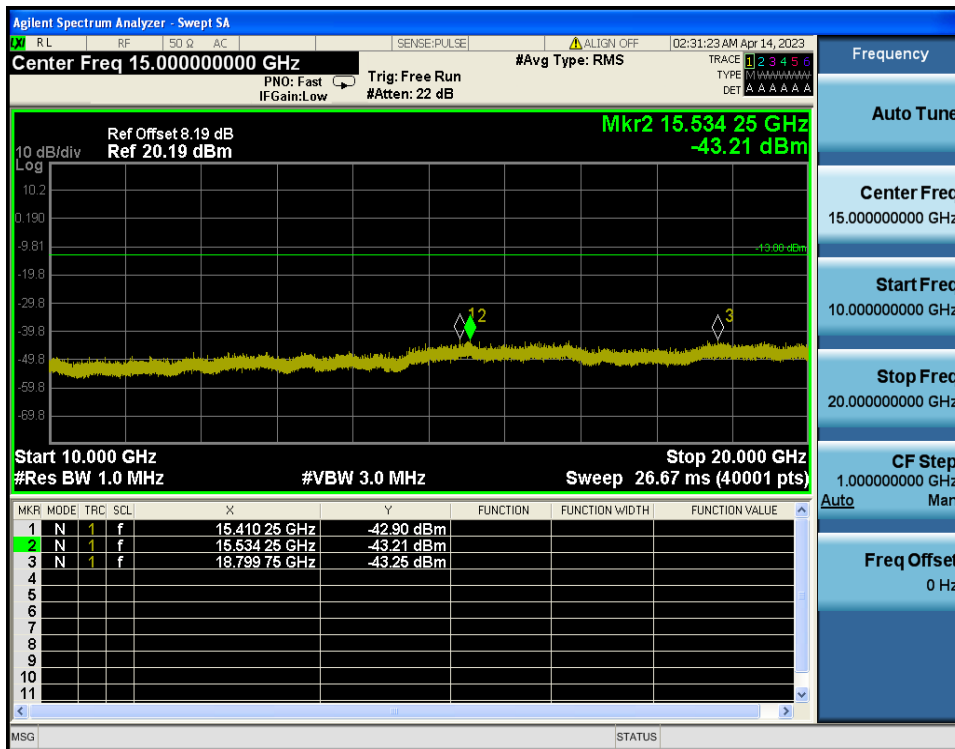

LTE Band 2 / 10MHz / 16QAM - RB Size/Offset (1/0) - Mid Channel

LTE Band 2 / 10MHz / 16QAM - RB Size/Offset (1/0) - Mid Channel

LTE Band 2 / 10MHz / QPSK - RB Size/Offset (50/0) - High Channel

LTE Band 2 / 10MHz / QPSK - RB Size/Offset (50/0) - High Channel

LTE Band 2 / 5MHz / QPSK - RB Size/Offset (25/0) - Low Channel

LTE Band 2 / 5MHz / QPSK - RB Size/Offset (25/0) - Low Channel

LTE Band 2 / 5MHz / QPSK - RB Size/Offset (12/0) - Mid Channel

LTE Band 2 / 5MHz / QPSK - RB Size/Offset (12/0) - Mid Channel

LTE Band 2 / 5MHz / 16QAM - RB Size/Offset (25/0) - High Channel

LTE Band 2 / 5MHz / 16QAM - RB Size/Offset (25/0) - High Channel

LTE Band 2 / 3MHz / 16QAM - RB Size/Offset (1/14) - Low Channel

LTE Band 2 / 3MHz / 16QAM - RB Size/Offset (1/14) - Low Channel