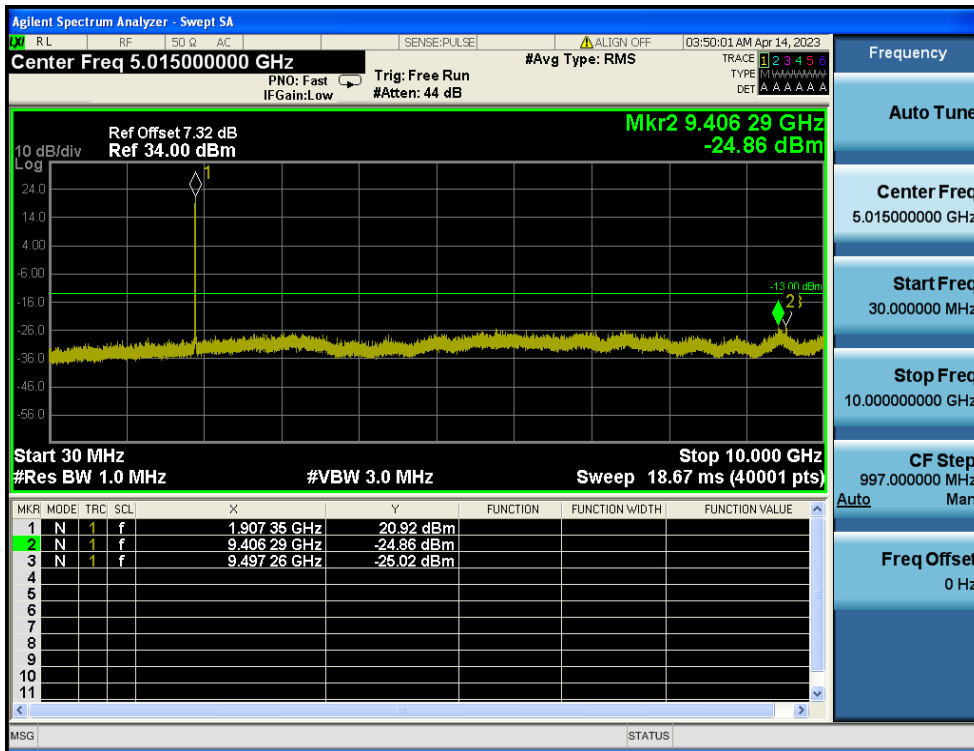

LTE Band 2 / 5MHz / QPSK - RB Size/Offset (25/0) - Low Channel

LTE Band 2 / 5MHz / QPSK - RB Size/Offset (25/0) - Low Channel

LTE Band 2 / 5MHz / QPSK - RB Size/Offset (12/0) - Mid Channel

LTE Band 2 / 5MHz / QPSK - RB Size/Offset (12/0) - Mid Channel

LTE Band 2 / 5MHz / 16QAM - RB Size/Offset (25/0) - High Channel

LTE Band 2 / 5MHz / 16QAM - RB Size/Offset (25/0) - High Channel

LTE Band 2 / 3MHz / 16QAM - RB Size/Offset (1/14) - Low Channel

LTE Band 2 / 3MHz / 16QAM - RB Size/Offset (1/14) - Low Channel