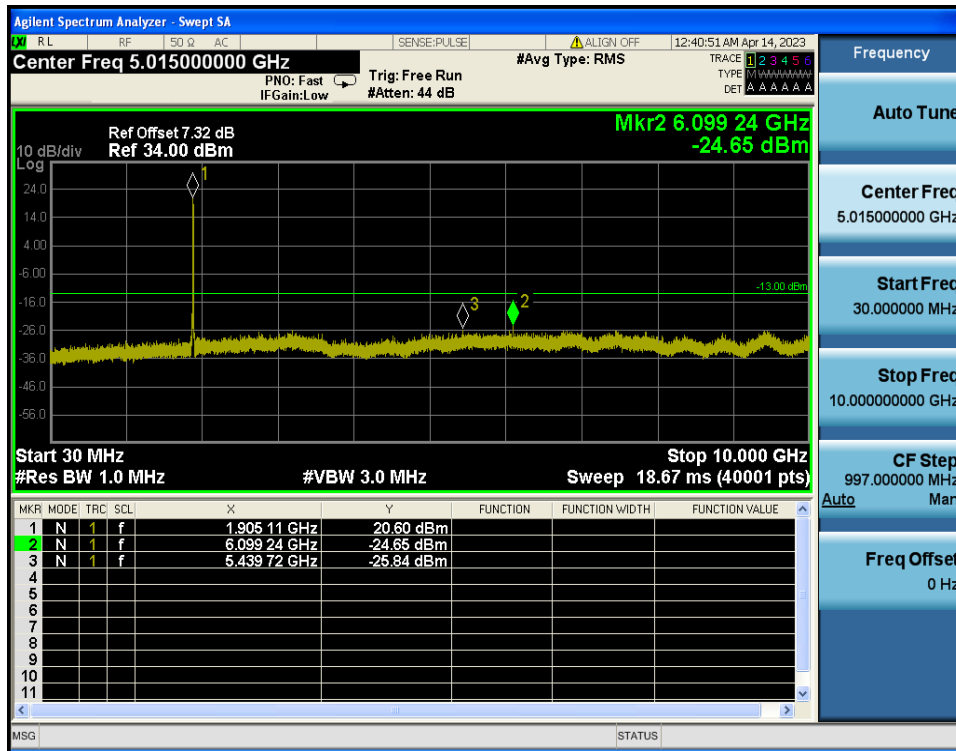

LTE Band 2 / 15MHz / QPSK - RB Size/Offset (1/36) - Low Channel

LTE Band 2 / 15MHz / QPSK - RB Size/Offset (1/36) - Low Channel

LTE Band 2 / 15MHz / QPSK - RB Size/Offset (75/0) - Mid Channel

LTE Band 2 / 15MHz / QPSK - RB Size/Offset (75/0) - Mid Channel

LTE Band 2 / 15MHz / QPSK - RB Size/Offset (36/18) - High Channel

LTE Band 2 / 15MHz / QPSK - RB Size/Offset (36/18) - High Channel

LTE Band 2 / 10MHz / QPSK - RB Size/Offset (1/25) - Low Channel

LTE Band 2 / 10MHz / QPSK - RB Size/Offset (1/25) - Low Channel