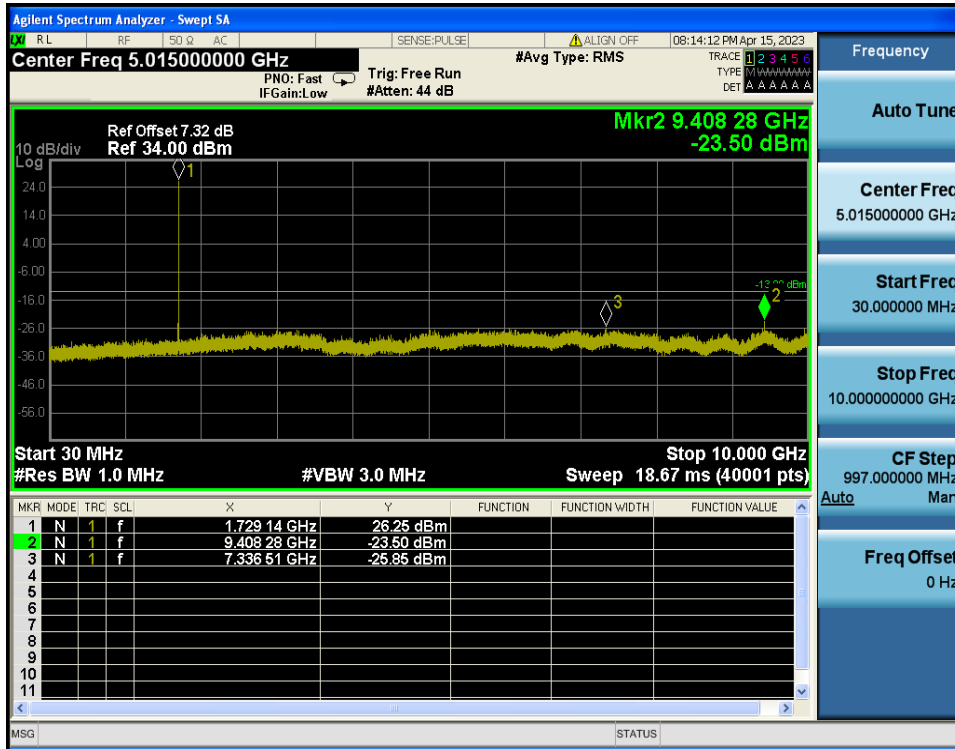

8.4.4. LTE Band 4

LTE Band 4 / 20MHz / QPSK - RB Size/Offset (1/99) - Low Channel

LTE Band 4 / 20MHz / QPSK - RB Size/Offset (1/99) - Low Channel

LTE Band 4 / 20MHz / QPSK - RB Size/Offset (50/50) - Mid Channel

LTE Band 4 / 20MHz / QPSK - RB Size/Offset (50/50) - Mid Channel

LTE Band 4 / 20MHz / 16QAM - RB Size/Offset (100/0) - High Channel

LTE Band 4 / 20MHz / 16QAM - RB Size/Offset (100/0) - High Channel

LTE Band 4 / 15MHz / 16QAM - RB Size/Offset (36/39) - Low Channel