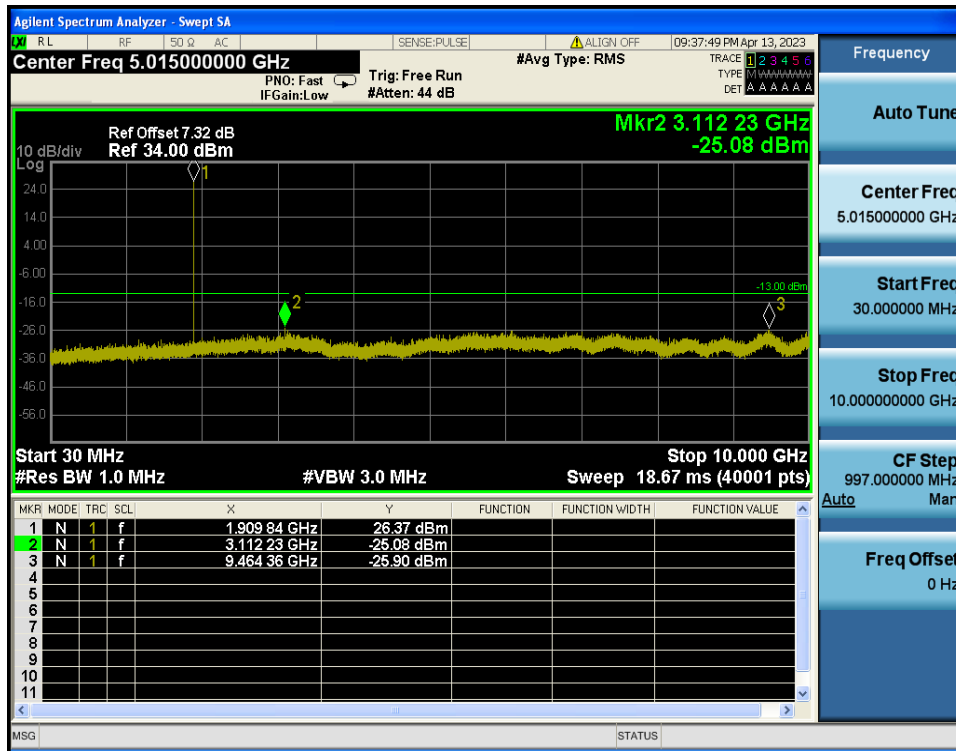

LTE Band 2 / 3MHz / QPSK - RB Size/Offset (15/0) - Mid Channel

LTE Band 2 / 3MHz / QPSK - RB Size/Offset (15/0) - Mid Channel

LTE Band 2 / 3MHz / QPSK - RB Size/Offset (1/7) - High Channel

LTE Band 2 / 3MHz / QPSK - RB Size/Offset (1/7) - High Channel

LTE Band 2 / 1.4MHz / 16QAM - RB Size/Offset (1/0) - Low Channel

LTE Band 2 / 1.4MHz / 16QAM - RB Size/Offset (1/0) - Low Channel

LTE Band 2 / 1.4MHz / QPSK - RB Size/Offset (1/5) - Mid Channel

LTE Band 2 / 1.4MHz / QPSK - RB Size/Offset (1/5) - Mid Channel

LTE Band 2 / 1.4MHz / QPSK - RB Size/Offset (1/5) - High Channel

LTE Band 2 / 1.4MHz / QPSK - RB Size/Offset (1/5) - High Channel