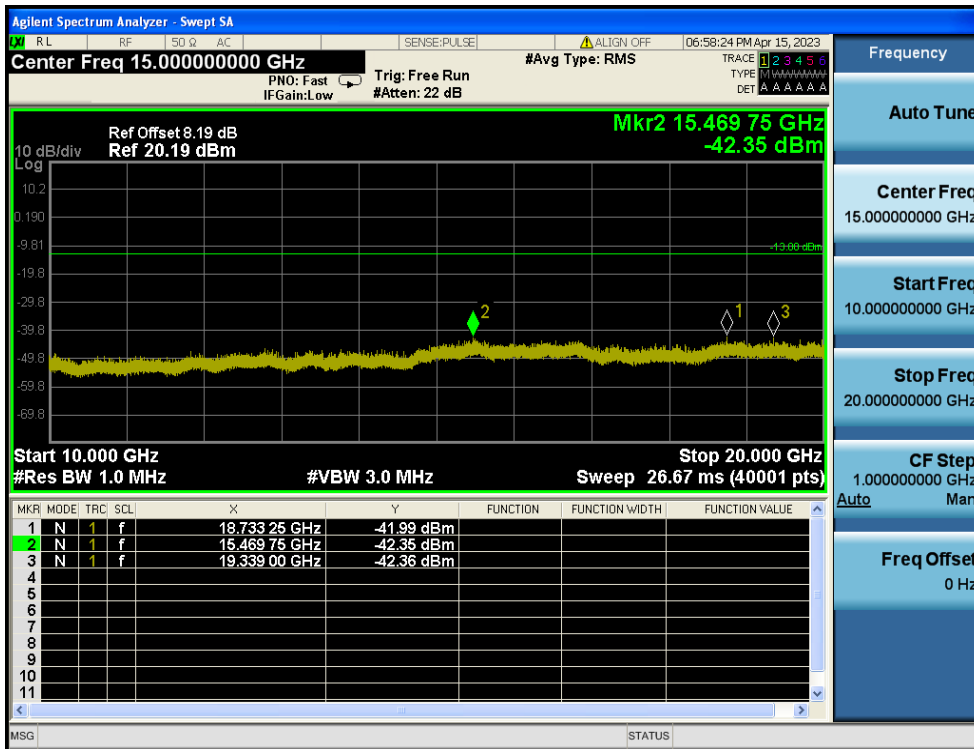

LTE Band 4 / 20MHz / QPSK - RB Size/Offset (50/50) - Mid Channel

LTE Band 4 / 20MHz / 16QAM - RB Size/Offset (100/0) - High Channel

LTE Band 4 / 20MHz / 16QAM - RB Size/Offset (100/0) - High Channel

LTE Band 4 / 15MHz / 16QAM - RB Size/Offset (36/39) - Low Channel

LTE Band 4 / 15MHz / 16QAM - RB Size/Offset (36/39) - Low Channel

LTE Band 4 / 15MHz / 16QAM - RB Size/Offset (36/0) - Mid Channel

LTE Band 4 / 15MHz / 16QAM - RB Size/Offset (36/0) - Mid Channel

LTE Band 4 / 15MHz / 16QAM - RB Size/Offset (75/0) - High Channel

LTE Band 4 / 15MHz / 16QAM - RB Size/Offset (75/0) - High Channel

LTE Band 4 / 10MHz / QPSK - RB Size/Offset (50/0) - Low Channel

LTE Band 4 / 10MHz / QPSK - RB Size/Offset (50/0) - Low Channel

LTE Band 4 / 10MHz / QPSK - RB Size/Offset (25/12) - Mid Channel