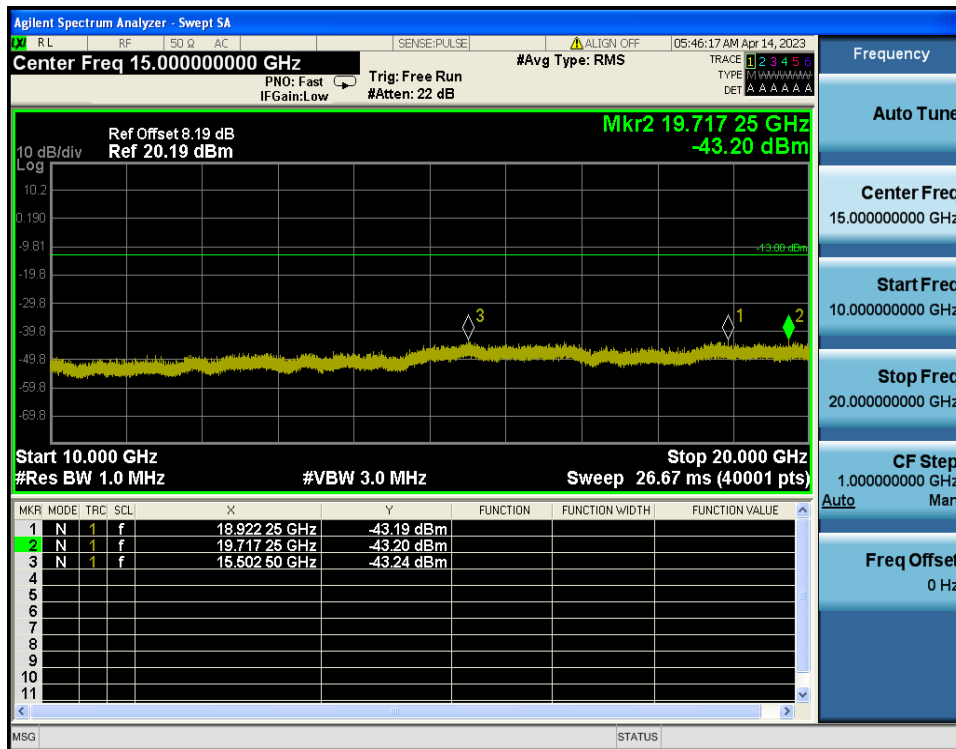

LTE Band 4 / 1.4MHz / 16QAM - RB Size/Offset (1/5) - High Channel

8.4.5. LTE Band 2

LTE Band 2 / 20MHz / QPSK - RB Size/Offset (100/0) - Low Channel

LTE Band 2 / 20MHz / QPSK - RB Size/Offset (100/0) - Low Channel

LTE Band 2 / 20MHz / 16QAM - RB Size/Offset (50/50) - Mid Channel

LTE Band 2 / 20MHz / 16QAM - RB Size/Offset (50/50) - Mid Channel

LTE Band 2 / 20MHz / 16QAM - RB Size/Offset (50/50) - High Channel

LTE Band 2 / 20MHz / 16QAM - RB Size/Offset (50/50) - High Channel