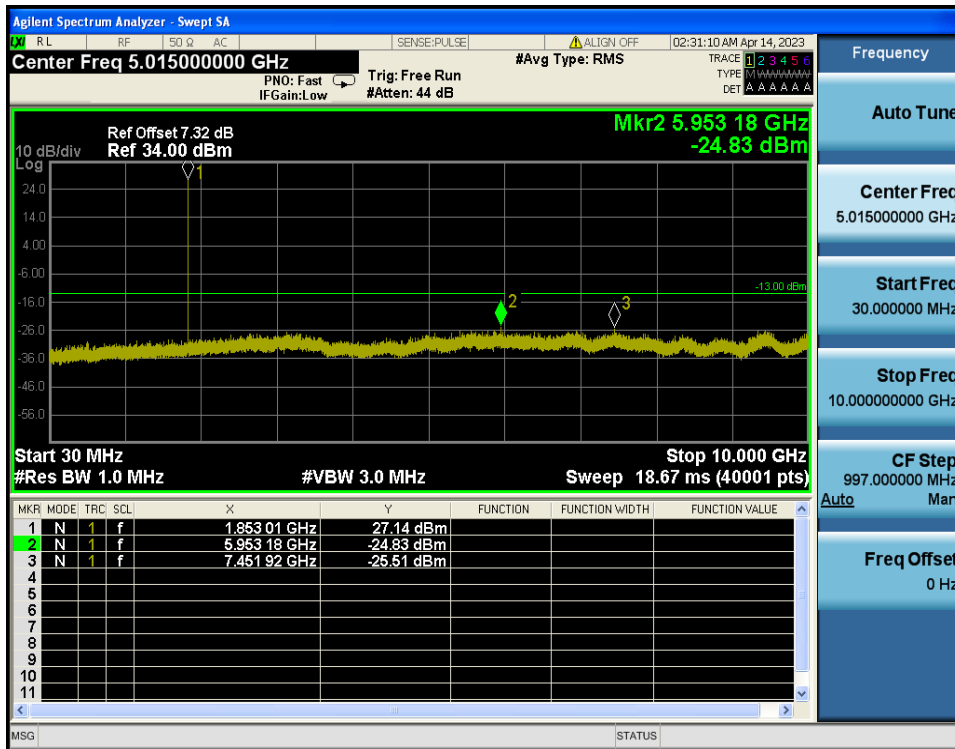

LTE Band 2 / 5MHz / QPSK - RB Size/Offset (25/0) - Low Channel

LTE Band 2 / 5MHz / QPSK - RB Size/Offset (25/0) - Low Channel

LTE Band 2 / 5MHz / QPSK - RB Size/Offset (12/0) - Mid Channel

LTE Band 2 / 5MHz / QPSK - RB Size/Offset (12/0) - Mid Channel

LTE Band 2 / 5MHz / 16QAM - RB Size/Offset (25/0) - High Channel

LTE Band 2 / 5MHz / 16QAM - RB Size/Offset (25/0) - High Channel

LTE Band 2 / 3MHz / 16QAM - RB Size/Offset (1/14) - Low Channel

LTE Band 2 / 3MHz / 16QAM - RB Size/Offset (1/14) - Low Channel