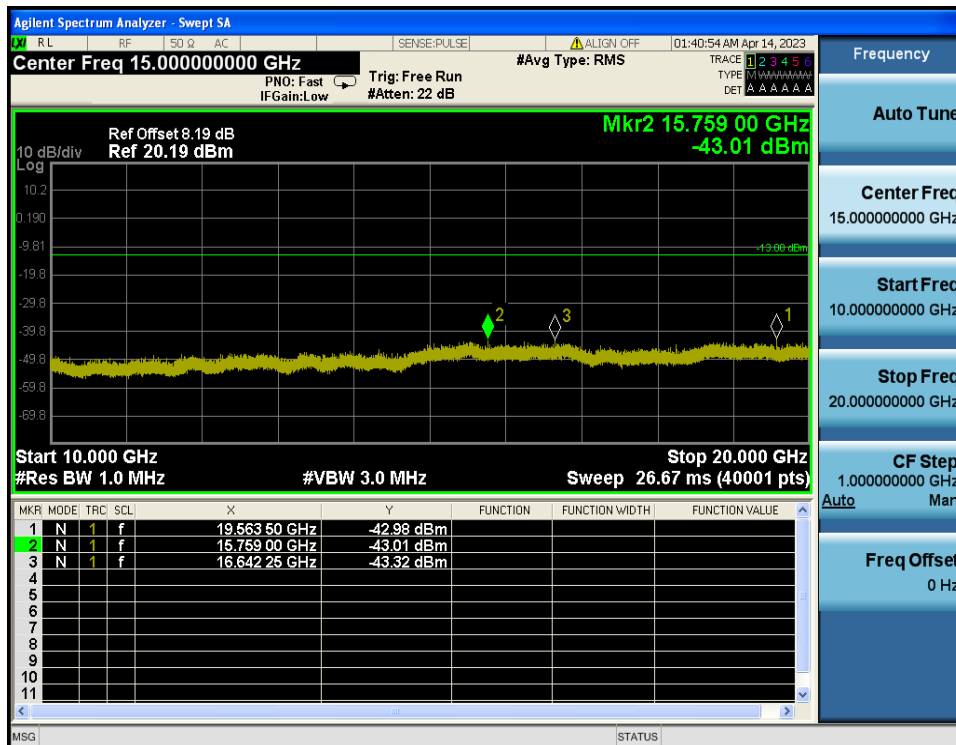

LTE Band 2 / 5MHz / 16QAM - RB Size/Offset (25/0) - High Channel

LTE Band 2 / 5MHz / 16QAM - RB Size/Offset (25/0) - High Channel

LTE Band 2 / 3MHz / 16QAM - RB Size/Offset (1/14) - Low Channel

LTE Band 2 / 3MHz / 16QAM - RB Size/Offset (1/14) - Low Channel

LTE Band 2 / 3MHz / QPSK - RB Size/Offset (15/0) - Mid Channel

LTE Band 2 / 3MHz / QPSK - RB Size/Offset (15/0) - Mid Channel

LTE Band 2 / 3MHz / QPSK - RB Size/Offset (1/7) - High Channel

LTE Band 2 / 3MHz / QPSK - RB Size/Offset (1/7) - High Channel

LTE Band 2 / 1.4MHz / 16QAM - RB Size/Offset (1/0) - Low Channel

LTE Band 2 / 1.4MHz / 16QAM - RB Size/Offset (1/0) - Low Channel

LTE Band 2 / 1.4MHz / QPSK - RB Size/Offset (1/5) - Mid Channel

LTE Band 2 / 1.4MHz / QPSK - RB Size/Offset (1/5) - Mid Channel