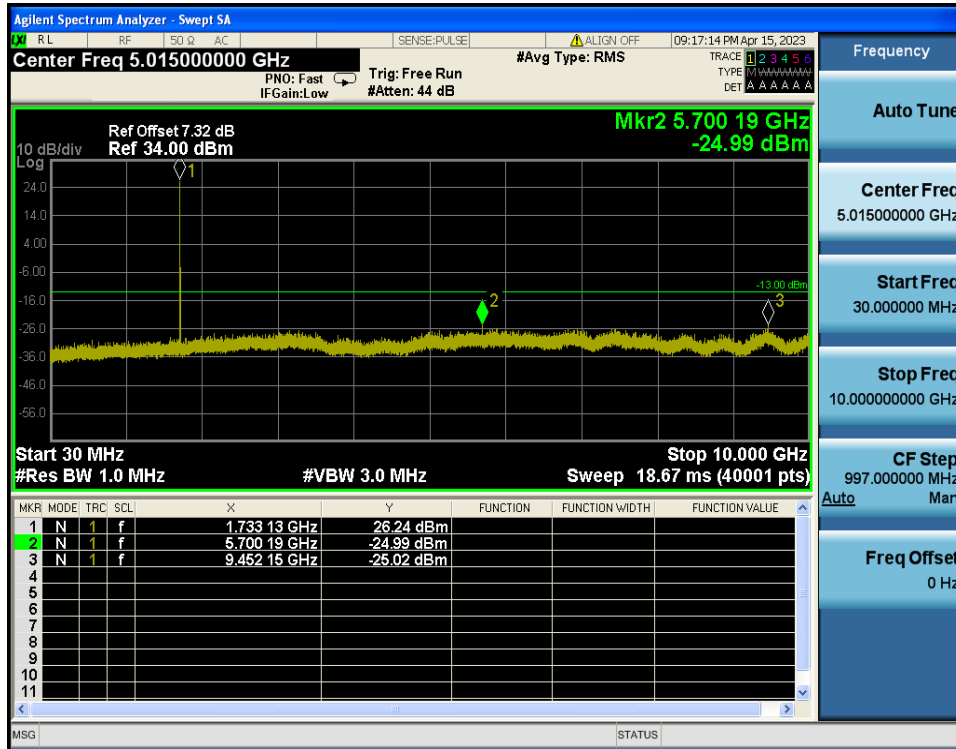

LTE Band 4 / 3MHz / QPSK - RB Size/Offset (8/7) - Mid Channel

LTE Band 4 / 3MHz / 16QAM - RB Size/Offset (1/14) - High Channel

LTE Band 4 / 3MHz / 16QAM - RB Size/Offset (1/14) - High Channel

LTE Band 4 / 1.4MHz / 16QAM - RB Size/Offset (1/2) - Low Channel

LTE Band 4 / 1.4MHz / 16QAM - RB Size/Offset (1/2) - Low Channel

LTE Band 4 / 1.4MHz / 16QAM - RB Size/Offset (3/2) - Mid Channel

LTE Band 4 / 1.4MHz / 16QAM - RB Size/Offset (3/2) - Mid Channel

LTE Band 4 / 1.4MHz / 16QAM - RB Size/Offset (1/5) - High Channel