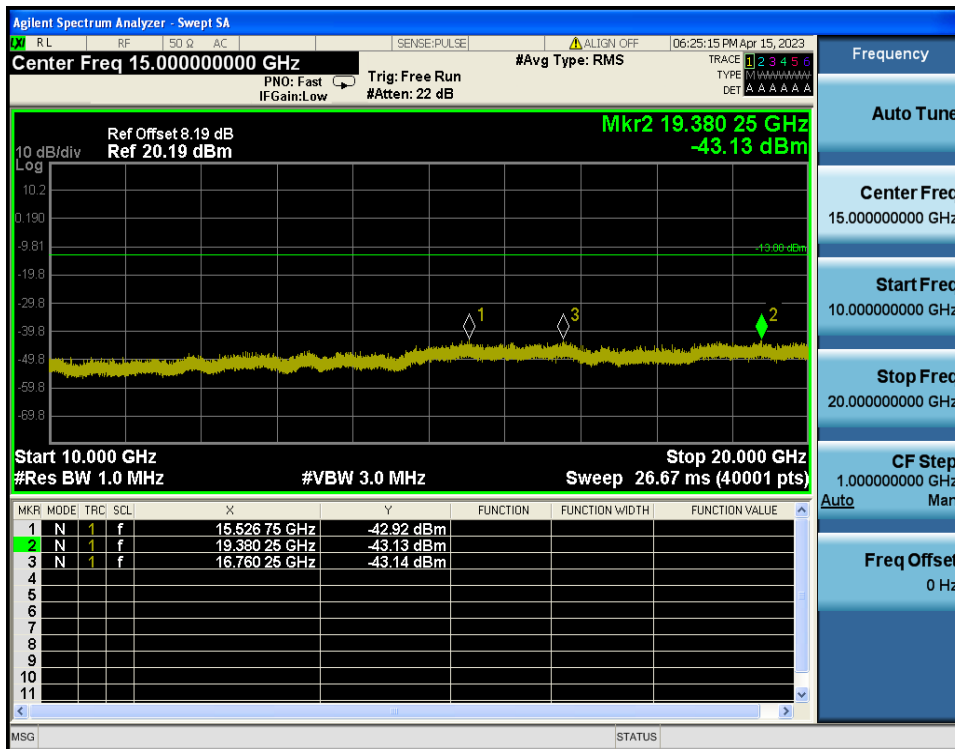

LTE Band 4 / 5MHz / 16QAM - RB Size/Offset (12/0) - Low Channel

LTE Band 4 / 5MHz / QPSK - RB Size/Offset (12/6) - Mid Channel

LTE Band 4 / 5MHz / QPSK - RB Size/Offset (12/6) - Mid Channel

LTE Band 4 / 5MHz / QPSK - RB Size/Offset (1/12) - High Channel

LTE Band 4 / 5MHz / QPSK - RB Size/Offset (1/12) - High Channel

LTE Band 4 / 3MHz / 16QAM - RB Size/Offset (8/7) - Low Channel

LTE Band 4 / 3MHz / 16QAM - RB Size/Offset (8/7) - Low Channel

LTE Band 4 / 3MHz / QPSK - RB Size/Offset (8/7) - Mid Channel