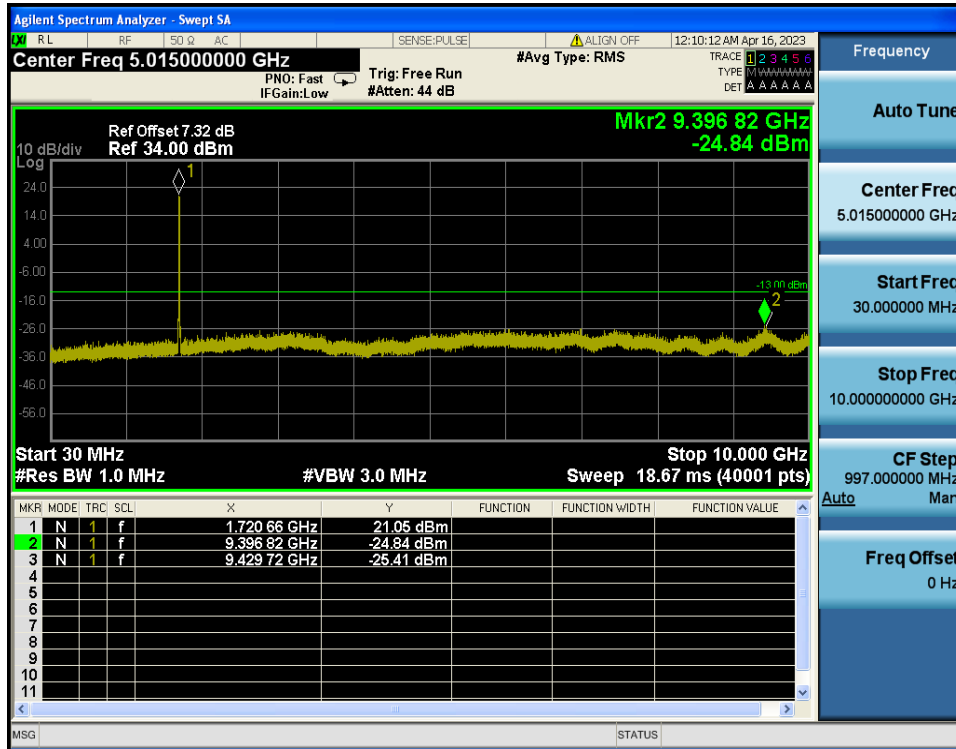

8.4.4. LTE Band 4

LTE Band 4 / 20MHz / QPSK - RB Size/Offset (1/99) - Low Channel

LTE Band 4 / 20MHz / QPSK - RB Size/Offset (1/99) - Low Channel

LTE Band 4 / 20MHz / QPSK - RB Size/Offset (50/50) - Mid Channel

LTE Band 4 / 20MHz / QPSK - RB Size/Offset (50/50) - Mid Channel

LTE Band 4 / 20MHz / 16QAM - RB Size/Offset (100/0) - High Channel

LTE Band 4 / 20MHz / 16QAM - RB Size/Offset (100/0) - High Channel

LTE Band 4 / 15MHz / 16QAM - RB Size/Offset (36/39) - Low Channel