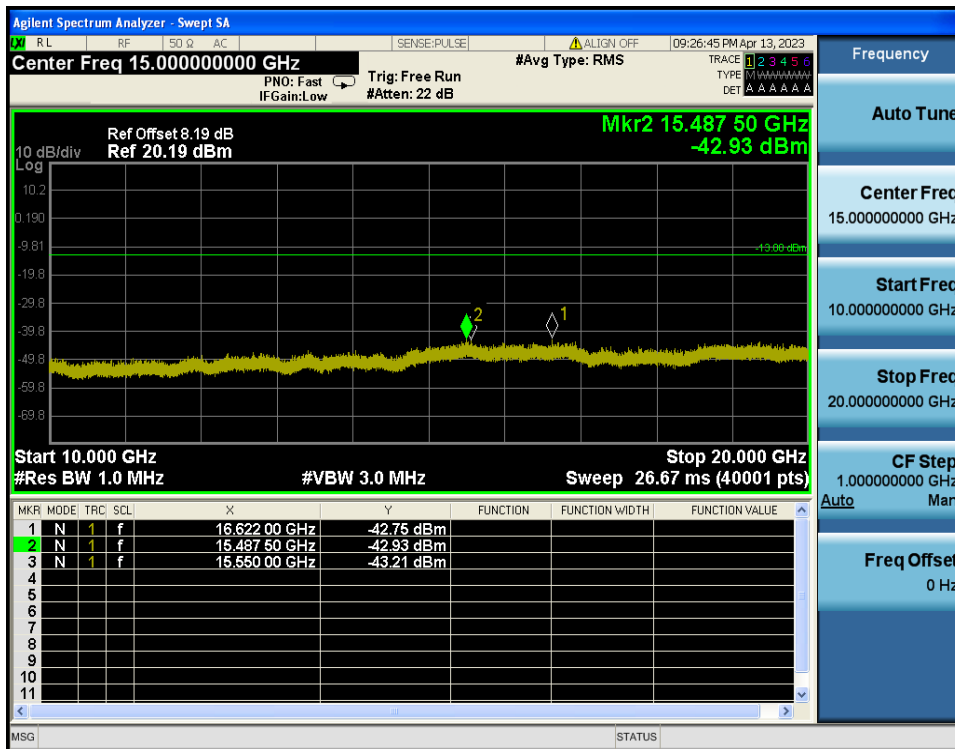

LTE Band 2 / 5MHz / 16QAM - RB Size/Offset (25/0) - High Channel

LTE Band 2 / 5MHz / 16QAM - RB Size/Offset (25/0) - High Channel

LTE Band 2 / 3MHz / 16QAM - RB Size/Offset (1/14) - Low Channel

LTE Band 2 / 3MHz / 16QAM - RB Size/Offset (1/14) - Low Channel

LTE Band 2 / 3MHz / QPSK - RB Size/Offset (15/0) - Mid Channel

LTE Band 2 / 3MHz / QPSK - RB Size/Offset (15/0) - Mid Channel

LTE Band 2 / 3MHz / QPSK - RB Size/Offset (1/7) - High Channel

LTE Band 2 / 3MHz / QPSK - RB Size/Offset (1/7) - High Channel

LTE Band 2 / 1.4MHz / 16QAM - RB Size/Offset (1/0) - Low Channel

LTE Band 2 / 1.4MHz / 16QAM - RB Size/Offset (1/0) - Low Channel

LTE Band 2 / 1.4MHz / QPSK - RB Size/Offset (1/5) - Mid Channel

LTE Band 2 / 1.4MHz / QPSK - RB Size/Offset (1/5) - Mid Channel