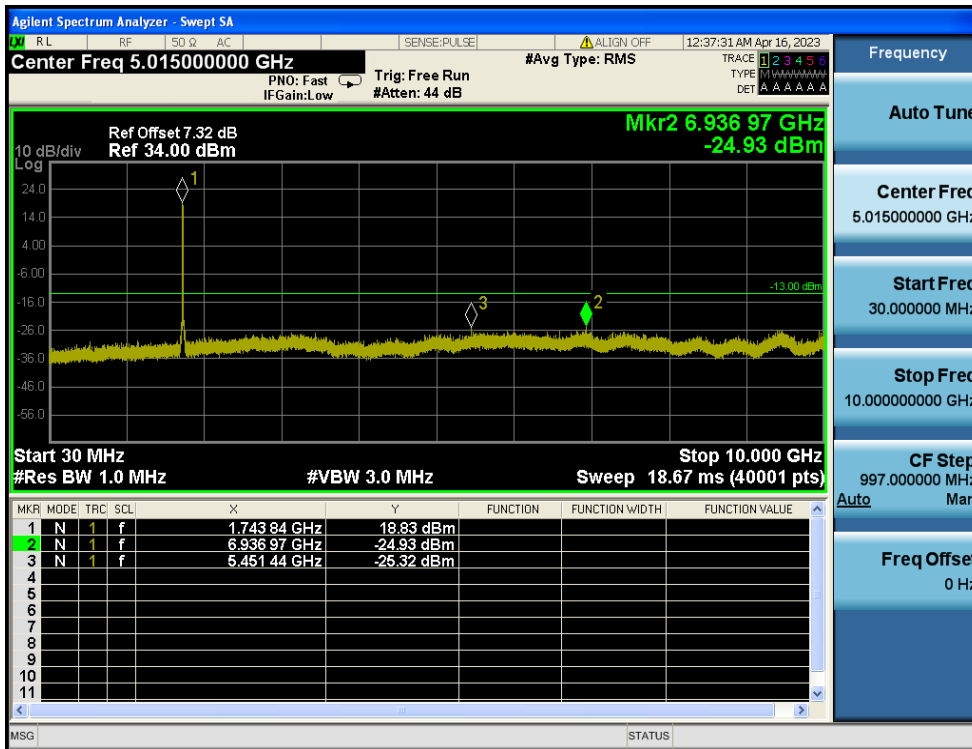

8.4.4. LTE Band 4

LTE Band 4 / 20MHz / QPSK - RB Size/Offset (1/99) - Low Channel

LTE Band 4 / 20MHz / QPSK - RB Size/Offset (1/99) - Low Channel

LTE Band 4 / 20MHz / QPSK - RB Size/Offset (50/50) - Mid Channel

LTE Band 4 / 20MHz / QPSK - RB Size/Offset (50/50) - Mid Channel

LTE Band 4 / 20MHz / 16QAM - RB Size/Offset (100/0) - High Channel

LTE Band 4 / 20MHz / 16QAM - RB Size/Offset (100/0) - High Channel

LTE Band 4 / 15MHz / 16QAM - RB Size/Offset (36/39) - Low Channel

LTE Band 4 / 15MHz / 16QAM - RB Size/Offset (36/39) - Low Channel

LTE Band 4 / 15MHz / 16QAM - RB Size/Offset (36/0) - Mid Channel

LTE Band 4 / 15MHz / 16QAM - RB Size/Offset (36/0) - Mid Channel

LTE Band 4 / 15MHz / 16QAM - RB Size/Offset (75/0) - High Channel