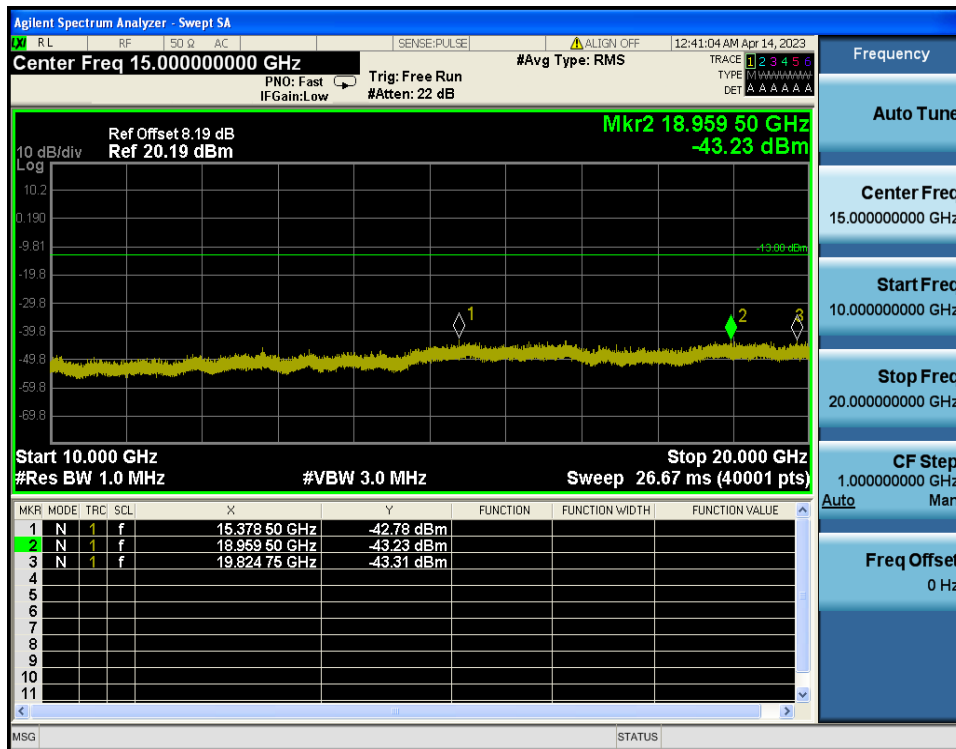

LTE Band 2 / 20MHz / 16QAM - RB Size/Offset (50/50) - Mid Channel

LTE Band 2 / 20MHz / 16QAM - RB Size/Offset (50/50) - Mid Channel

LTE Band 2 / 20MHz / 16QAM - RB Size/Offset (50/50) - High Channel

LTE Band 2 / 20MHz / 16QAM - RB Size/Offset (50/50) - High Channel

LTE Band 2 / 15MHz / QPSK - RB Size/Offset (1/36) - Low Channel

LTE Band 2 / 15MHz / QPSK - RB Size/Offset (1/36) - Low Channel

LTE Band 2 / 15MHz / QPSK - RB Size/Offset (75/0) - Mid Channel

LTE Band 2 / 15MHz / QPSK - RB Size/Offset (75/0) - Mid Channel

LTE Band 2 / 15MHz / QPSK - RB Size/Offset (36/18) - High Channel

LTE Band 2 / 15MHz / QPSK - RB Size/Offset (36/18) - High Channel

LTE Band 2 / 10MHz / QPSK - RB Size/Offset (1/25) - Low Channel

LTE Band 2 / 10MHz / QPSK - RB Size/Offset (1/25) - Low Channel