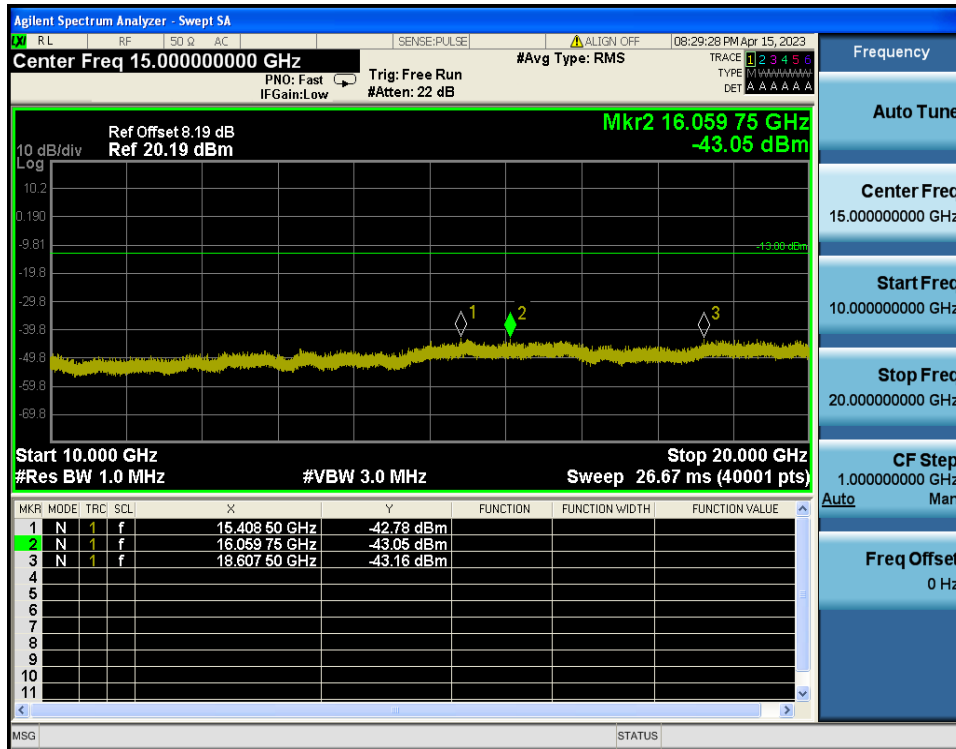

8.4.4. LTE Band 4

LTE Band 4 / 20MHz / QPSK - RB Size/Offset (1/99) - Low Channel

LTE Band 4 / 20MHz / QPSK - RB Size/Offset (1/99) - Low Channel

LTE Band 4 / 20MHz / QPSK - RB Size/Offset (50/50) - Mid Channel

LTE Band 4 / 20MHz / QPSK - RB Size/Offset (50/50) - Mid Channel

LTE Band 4 / 20MHz / 16QAM - RB Size/Offset (100/0) - High Channel

LTE Band 4 / 20MHz / 16QAM - RB Size/Offset (100/0) - High Channel

LTE Band 4 / 15MHz / 16QAM - RB Size/Offset (36/39) - Low Channel