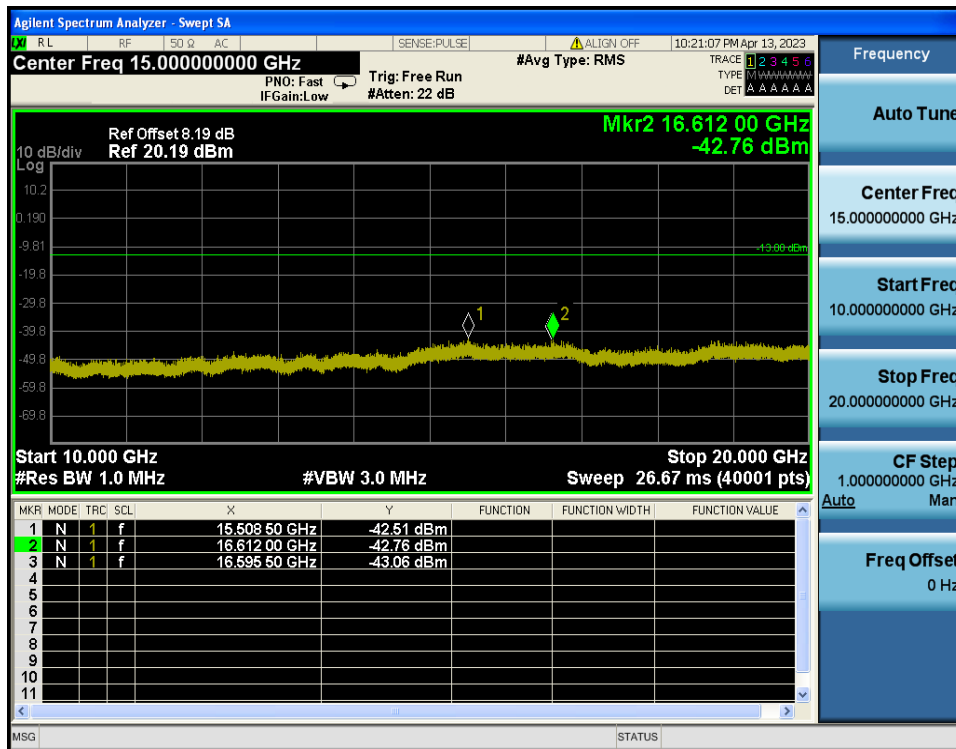

LTE Band 2 / 5MHz / 16QAM - RB Size/Offset (25/0) - High Channel

LTE Band 2 / 5MHz / 16QAM - RB Size/Offset (25/0) - High Channel

LTE Band 2 / 3MHz / 16QAM - RB Size/Offset (1/14) - Low Channel

LTE Band 2 / 3MHz / 16QAM - RB Size/Offset (1/14) - Low Channel

LTE Band 2 / 3MHz / QPSK - RB Size/Offset (15/0) - Mid Channel

LTE Band 2 / 3MHz / QPSK - RB Size/Offset (15/0) - Mid Channel

LTE Band 2 / 3MHz / QPSK - RB Size/Offset (1/7) - High Channel

LTE Band 2 / 3MHz / QPSK - RB Size/Offset (1/7) - High Channel

LTE Band 2 / 1.4MHz / 16QAM - RB Size/Offset (1/0) - Low Channel

LTE Band 2 / 1.4MHz / 16QAM - RB Size/Offset (1/0) - Low Channel

LTE Band 2 / 1.4MHz / QPSK - RB Size/Offset (1/5) - Mid Channel

LTE Band 2 / 1.4MHz / QPSK - RB Size/Offset (1/5) - Mid Channel