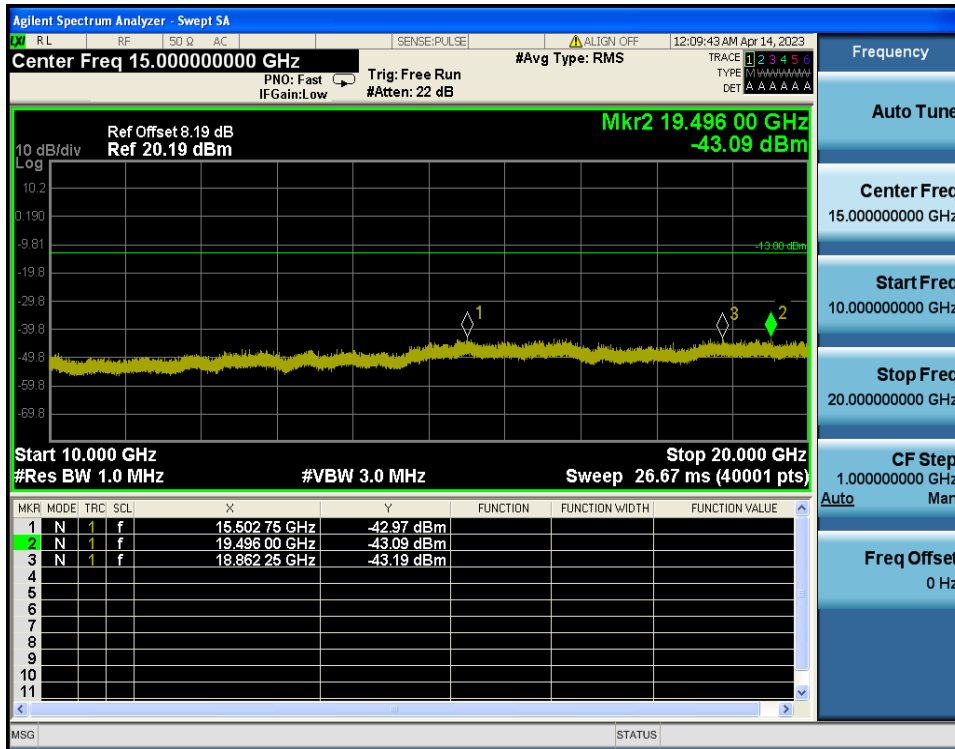

LTE Band 2 / 15MHz / QPSK - RB Size/Offset (1/36) - Low Channel