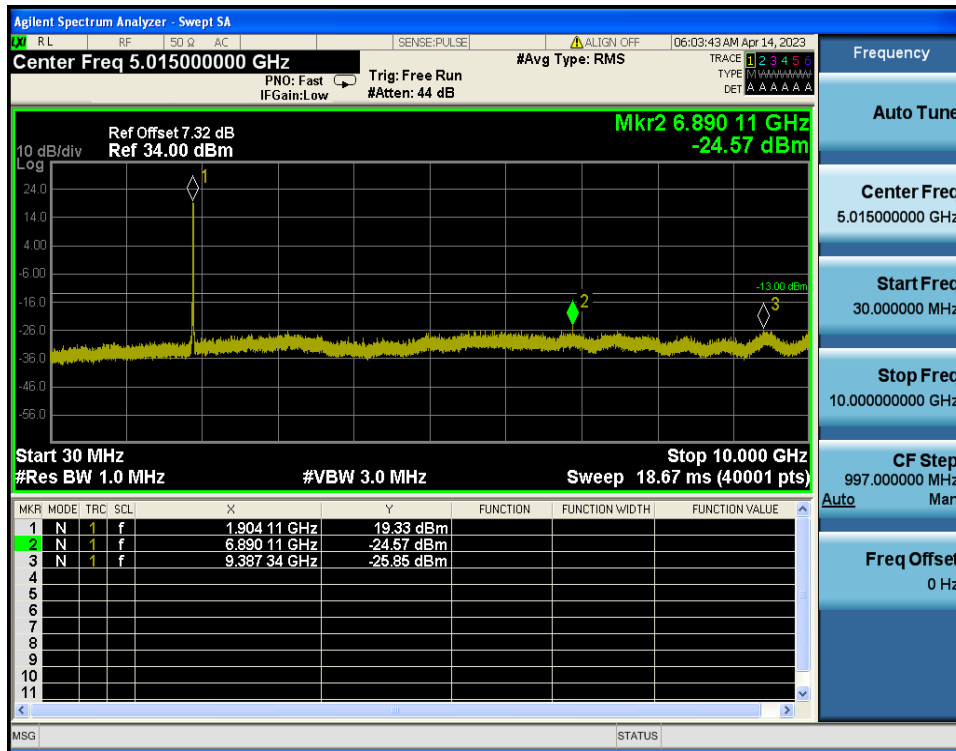

LTE Band 4 / 1.4MHz / 16QAM - RB Size/Offset (1/5) - High Channel

8.4.5. LTE Band 2

LTE Band 2 / 20MHz / QPSK - RB Size/Offset (100/0) - Low Channel

LTE Band 2 / 20MHz / QPSK - RB Size/Offset (100/0) - Low Channel

LTE Band 2 / 20MHz / 16QAM - RB Size/Offset (50/50) - Mid Channel

LTE Band 2 / 20MHz / 16QAM - RB Size/Offset (50/50) - Mid Channel

LTE Band 2 / 20MHz / 16QAM - RB Size/Offset (50/50) - High Channel

LTE Band 2 / 20MHz / 16QAM - RB Size/Offset (50/50) - High Channel