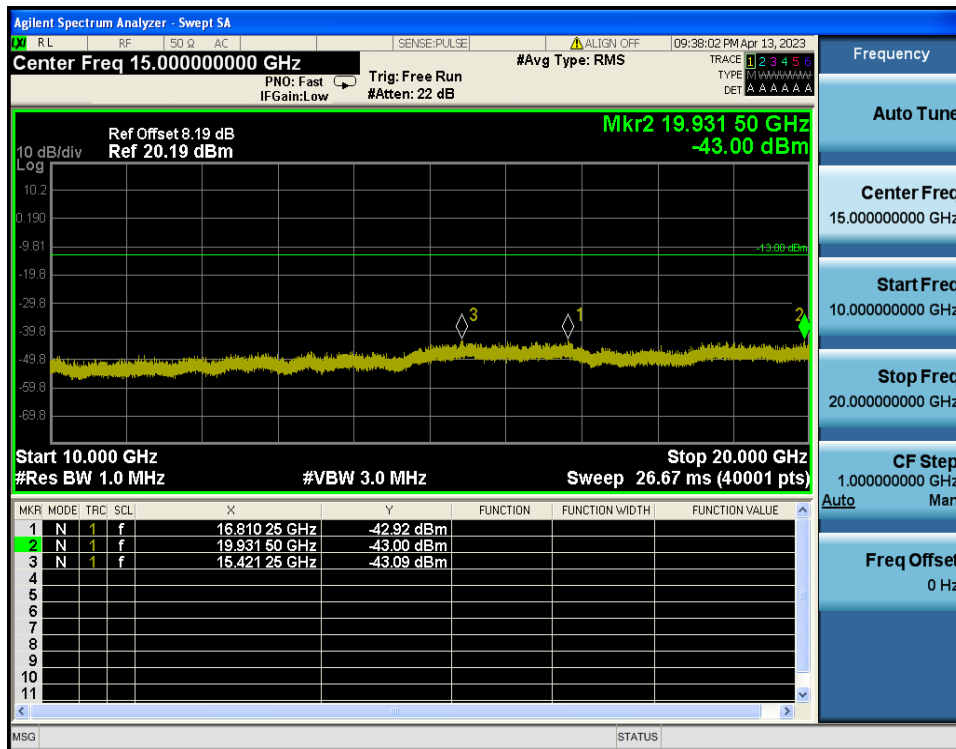

LTE Band 2 / 3MHz / QPSK - RB Size/Offset (15/0) - Mid Channel

LTE Band 2 / 3MHz / QPSK - RB Size/Offset (15/0) - Mid Channel

LTE Band 2 / 3MHz / QPSK - RB Size/Offset (1/7) - High Channel

LTE Band 2 / 3MHz / QPSK - RB Size/Offset (1/7) - High Channel

LTE Band 2 / 1.4MHz / 16QAM - RB Size/Offset (1/0) - Low Channel

LTE Band 2 / 1.4MHz / 16QAM - RB Size/Offset (1/0) - Low Channel

LTE Band 2 / 1.4MHz / QPSK - RB Size/Offset (1/5) - Mid Channel

LTE Band 2 / 1.4MHz / QPSK - RB Size/Offset (1/5) - Mid Channel

LTE Band 2 / 1.4MHz / QPSK - RB Size/Offset (1/5) - High Channel

LTE Band 2 / 1.4MHz / QPSK - RB Size/Offset (1/5) - High Channel