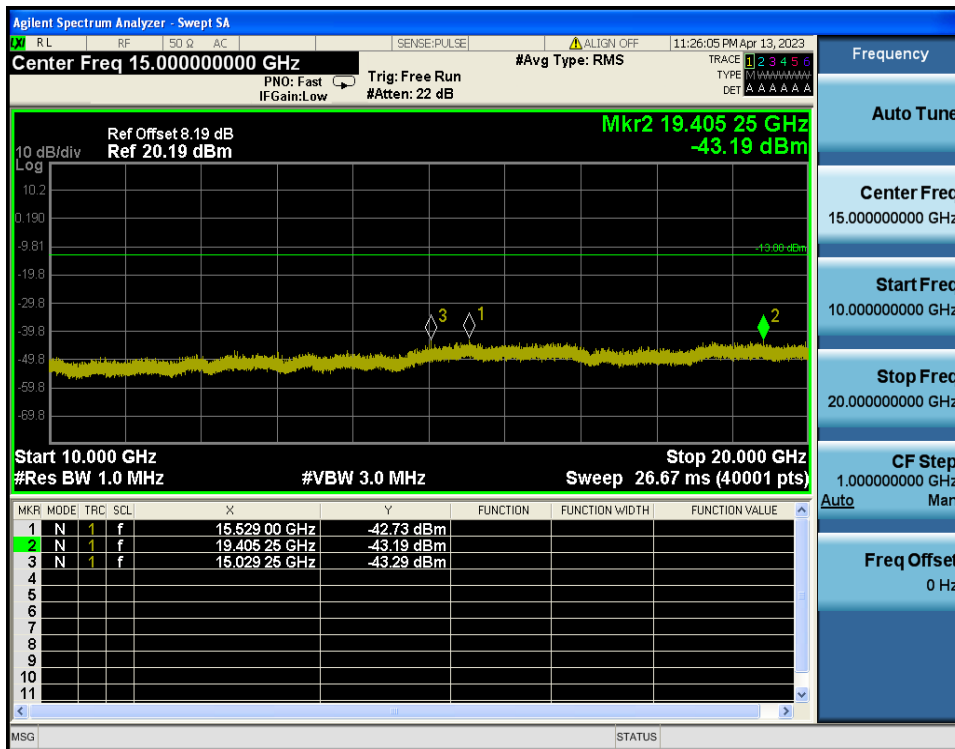

LTE Band 2 / 15MHz / QPSK - RB Size/Offset (36/18) - High Channel

LTE Band 2 / 15MHz / QPSK - RB Size/Offset (36/18) - High Channel

LTE Band 2 / 10MHz / QPSK - RB Size/Offset (1/25) - Low Channel

LTE Band 2 / 10MHz / QPSK - RB Size/Offset (1/25) - Low Channel

LTE Band 2 / 10MHz / 16QAM - RB Size/Offset (1/0) - Mid Channel

LTE Band 2 / 10MHz / 16QAM - RB Size/Offset (1/0) - Mid Channel

LTE Band 2 / 10MHz / QPSK - RB Size/Offset (50/0) - High Channel

LTE Band 2 / 10MHz / QPSK - RB Size/Offset (50/0) - High Channel