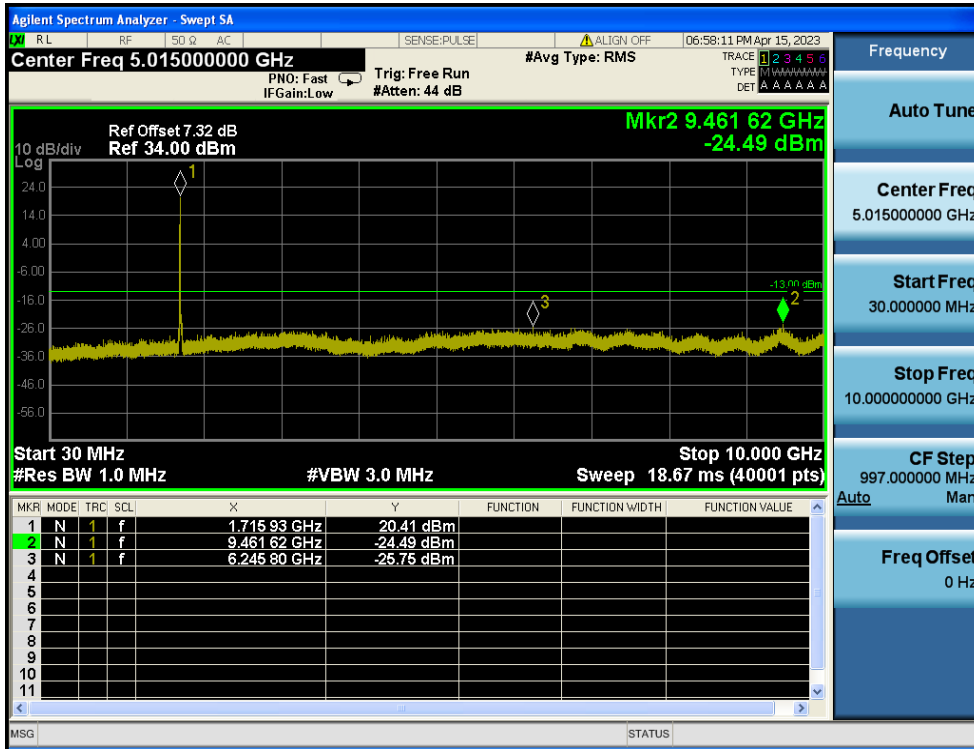

LTE Band 4 / 20MHz / QPSK - RB Size/Offset (50/50) - Mid Channel

LTE Band 4 / 20MHz / 16QAM - RB Size/Offset (100/0) - High Channel

LTE Band 4 / 20MHz / 16QAM - RB Size/Offset (100/0) - High Channel

LTE Band 4 / 15MHz / 16QAM - RB Size/Offset (36/39) - Low Channel

LTE Band 4 / 15MHz / 16QAM - RB Size/Offset (36/39) - Low Channel

LTE Band 4 / 15MHz / 16QAM - RB Size/Offset (36/0) - Mid Channel

LTE Band 4 / 15MHz / 16QAM - RB Size/Offset (36/0) - Mid Channel

LTE Band 4 / 15MHz / 16QAM - RB Size/Offset (75/0) - High Channel

LTE Band 4 / 15MHz / 16QAM - RB Size/Offset (75/0) - High Channel

LTE Band 4 / 10MHz / QPSK - RB Size/Offset (50/0) - Low Channel

LTE Band 4 / 10MHz / QPSK - RB Size/Offset (50/0) - Low Channel

LTE Band 4 / 10MHz / QPSK - RB Size/Offset (25/12) - Mid Channel