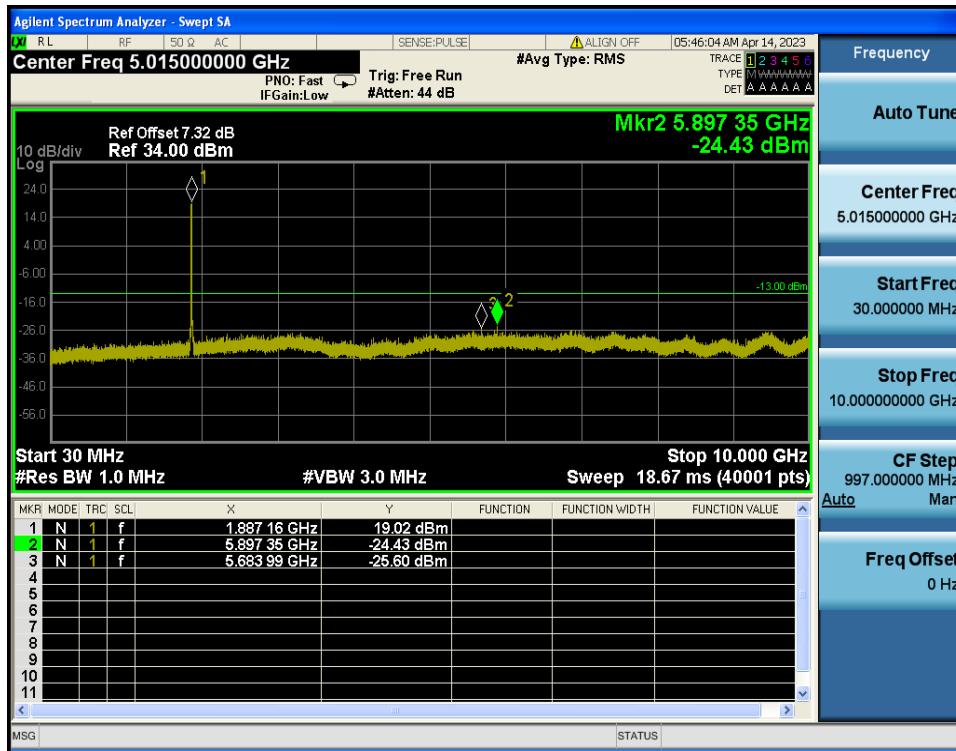

LTE Band 4 / 1.4MHz / 16QAM - RB Size/Offset (1/5) - High Channel

8.4.5. LTE Band 2

LTE Band 2 / 20MHz / QPSK - RB Size/Offset (100/0) - Low Channel

LTE Band 2 / 20MHz / QPSK - RB Size/Offset (100/0) - Low Channel

LTE Band 2 / 20MHz / 16QAM - RB Size/Offset (50/50) - Mid Channel

LTE Band 2 / 20MHz / 16QAM - RB Size/Offset (50/50) - Mid Channel

LTE Band 2 / 20MHz / 16QAM - RB Size/Offset (50/50) - High Channel

LTE Band 2 / 20MHz / 16QAM - RB Size/Offset (50/50) - High Channel