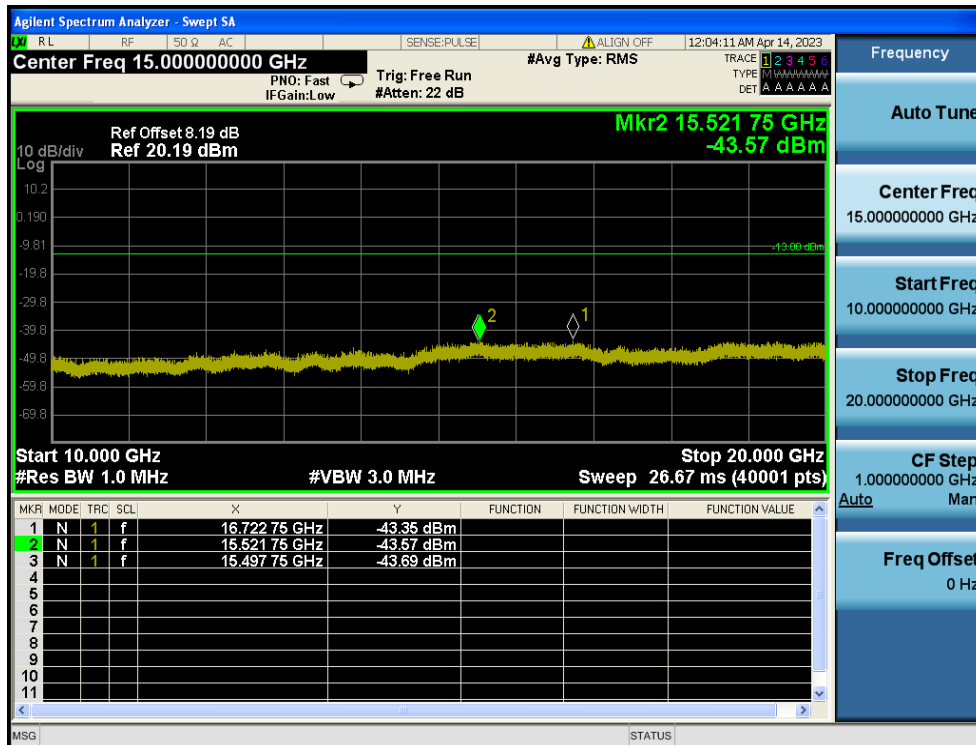

LTE Band 2 / 15MHz / QPSK - RB Size/Offset (36/18) - High Channel

LTE Band 2 / 15MHz / QPSK - RB Size/Offset (36/18) - High Channel

LTE Band 2 / 10MHz / QPSK - RB Size/Offset (1/25) - Low Channel

LTE Band 2 / 10MHz / QPSK - RB Size/Offset (1/25) - Low Channel

LTE Band 2 / 10MHz / 16QAM - RB Size/Offset (1/0) - Mid Channel

LTE Band 2 / 10MHz / 16QAM - RB Size/Offset (1/0) - Mid Channel

LTE Band 2 / 10MHz / QPSK - RB Size/Offset (50/0) - High Channel

LTE Band 2 / 10MHz / QPSK - RB Size/Offset (50/0) - High Channel