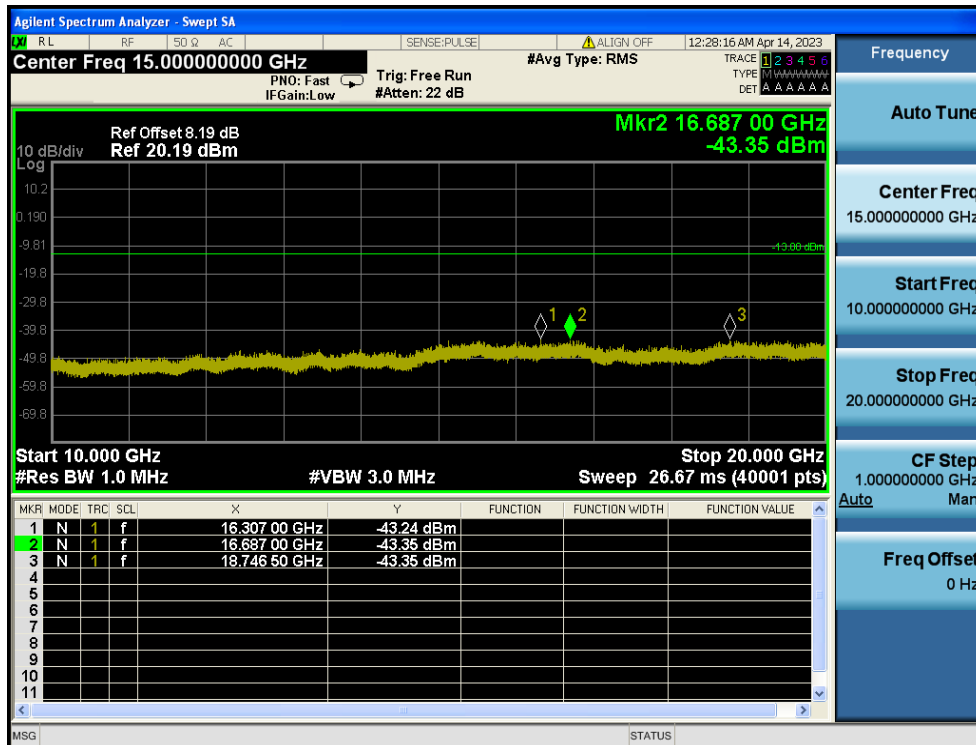

LTE Band 4 / 1.4MHz / 16QAM - RB Size/Offset (1/5) - High Channel

8.4.5. LTE Band 2

LTE Band 2 / 20MHz / QPSK - RB Size/Offset (100/0) - Low Channel

LTE Band 2 / 20MHz / QPSK - RB Size/Offset (100/0) - Low Channel

LTE Band 2 / 20MHz / 16QAM - RB Size/Offset (50/50) - Mid Channel

LTE Band 2 / 20MHz / 16QAM - RB Size/Offset (50/50) - Mid Channel

LTE Band 2 / 20MHz / 16QAM - RB Size/Offset (50/50) - High Channel

LTE Band 2 / 20MHz / 16QAM - RB Size/Offset (50/50) - High Channel

LTE Band 2 / 15MHz / QPSK - RB Size/Offset (1/36) - Low Channel

LTE Band 2 / 15MHz / QPSK - RB Size/Offset (1/36) - Low Channel

LTE Band 2 / 15MHz / QPSK - RB Size/Offset (75/0) - Mid Channel

LTE Band 2 / 15MHz / QPSK - RB Size/Offset (75/0) - Mid Channel