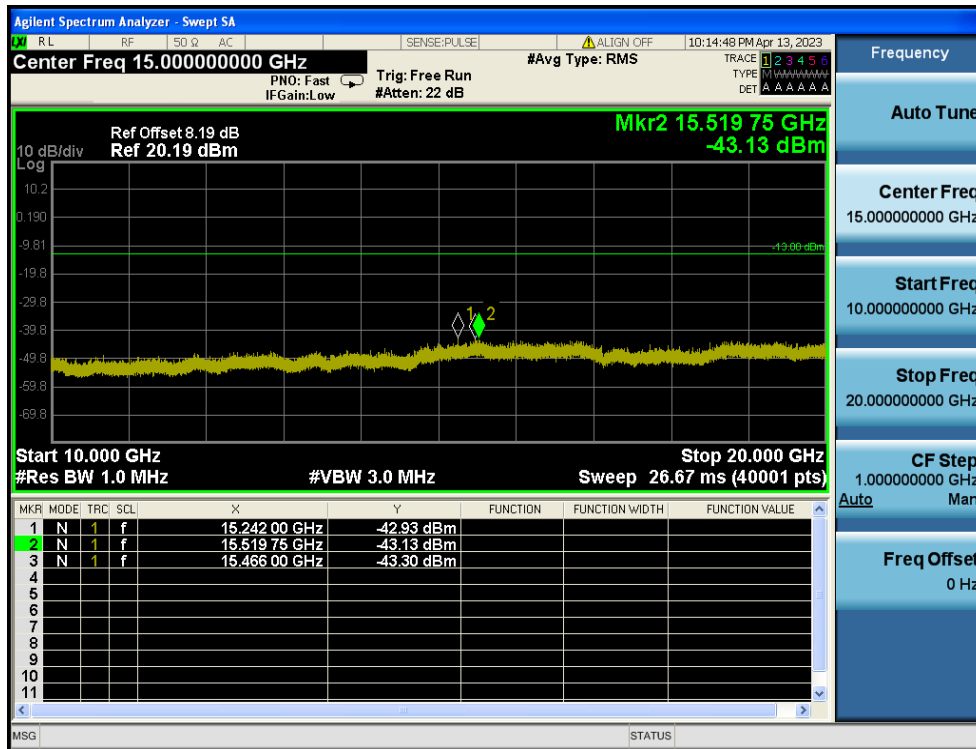

LTE Band 2 / 5MHz / 16QAM - RB Size/Offset (25/0) - High Channel

LTE Band 2 / 5MHz / 16QAM - RB Size/Offset (25/0) - High Channel

LTE Band 2 / 3MHz / 16QAM - RB Size/Offset (1/14) - Low Channel

LTE Band 2 / 3MHz / 16QAM - RB Size/Offset (1/14) - Low Channel

LTE Band 2 / 3MHz / QPSK - RB Size/Offset (15/0) - Mid Channel

LTE Band 2 / 3MHz / QPSK - RB Size/Offset (15/0) - Mid Channel

LTE Band 2 / 3MHz / QPSK - RB Size/Offset (1/7) - High Channel

LTE Band 2 / 3MHz / QPSK - RB Size/Offset (1/7) - High Channel