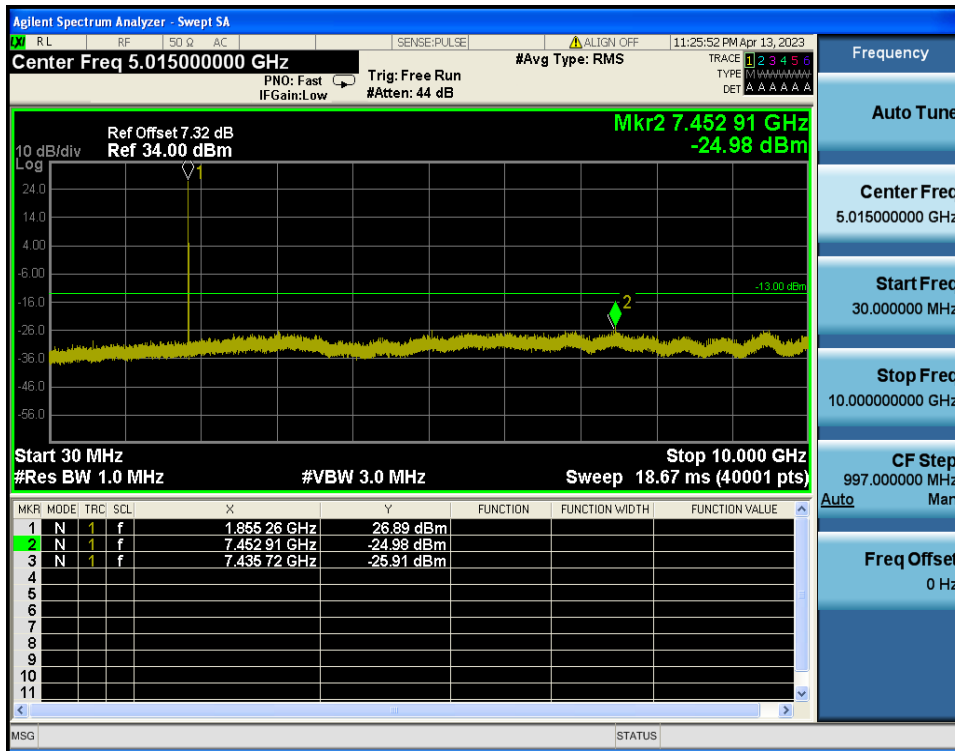

LTE Band 2 / 15MHz / QPSK - RB Size/Offset (1/36) - Low Channel

LTE Band 2 / 15MHz / QPSK - RB Size/Offset (1/36) - Low Channel

LTE Band 2 / 15MHz / QPSK - RB Size/Offset (75/0) - Mid Channel

LTE Band 2 / 15MHz / QPSK - RB Size/Offset (75/0) - Mid Channel

LTE Band 2 / 15MHz / QPSK - RB Size/Offset (36/18) - High Channel

LTE Band 2 / 15MHz / QPSK - RB Size/Offset (36/18) - High Channel

LTE Band 2 / 10MHz / QPSK - RB Size/Offset (1/25) - Low Channel

LTE Band 2 / 10MHz / QPSK - RB Size/Offset (1/25) - Low Channel