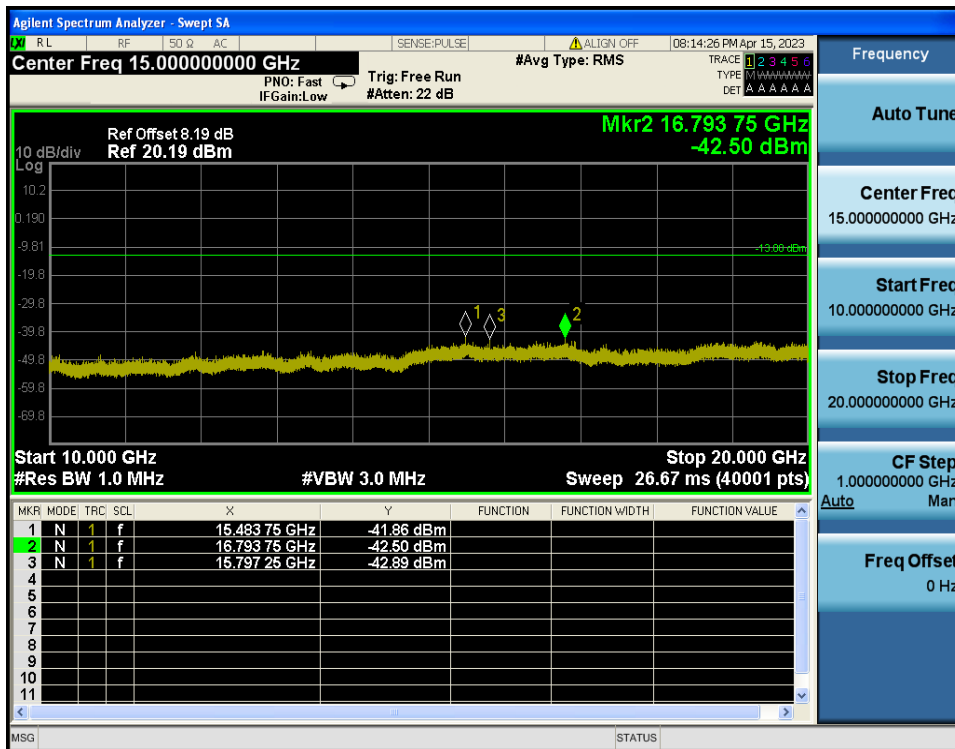

8.4.4. LTE Band 4

LTE Band 4 / 20MHz / QPSK - RB Size/Offset (1/99) - Low Channel

LTE Band 4 / 20MHz / QPSK - RB Size/Offset (1/99) - Low Channel

LTE Band 4 / 20MHz / QPSK - RB Size/Offset (50/50) - Mid Channel

LTE Band 4 / 20MHz / QPSK - RB Size/Offset (50/50) - Mid Channel

LTE Band 4 / 20MHz / 16QAM - RB Size/Offset (100/0) - High Channel

LTE Band 4 / 20MHz / 16QAM - RB Size/Offset (100/0) - High Channel

LTE Band 4 / 15MHz / 16QAM - RB Size/Offset (36/39) - Low Channel

LTE Band 4 / 15MHz / 16QAM - RB Size/Offset (36/39) - Low Channel

LTE Band 4 / 15MHz / 16QAM - RB Size/Offset (36/0) - Mid Channel

LTE Band 4 / 15MHz / 16QAM - RB Size/Offset (36/0) - Mid Channel

LTE Band 4 / 15MHz / 16QAM - RB Size/Offset (75/0) - High Channel