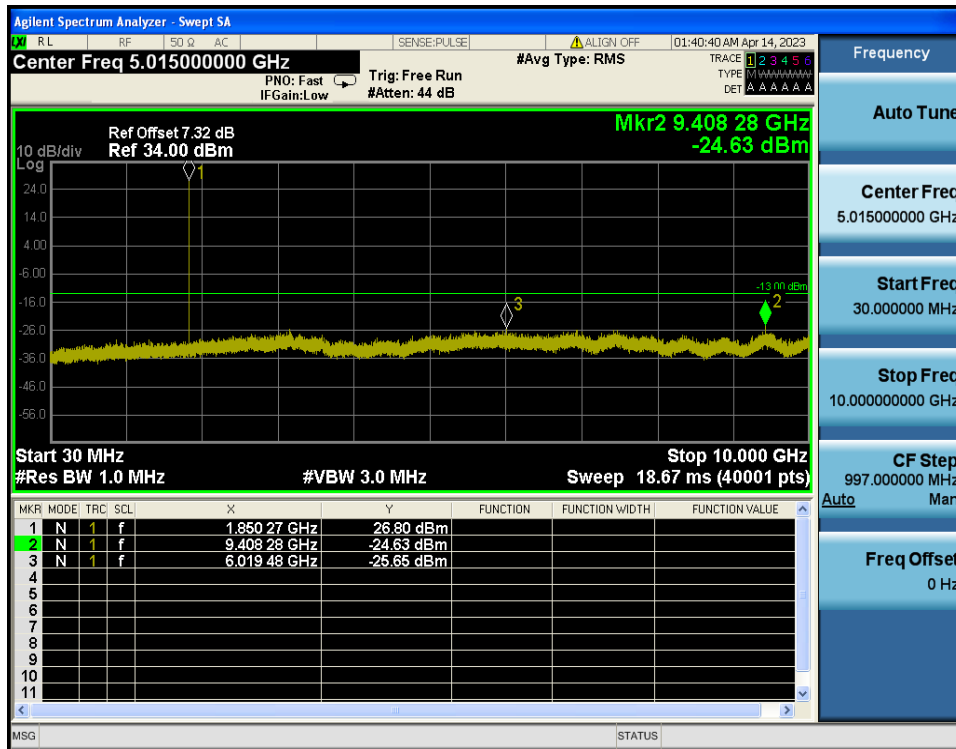

LTE Band 2 / 5MHz / 16QAM - RB Size/Offset (25/0) - High Channel

LTE Band 2 / 5MHz / 16QAM - RB Size/Offset (25/0) - High Channel

LTE Band 2 / 3MHz / 16QAM - RB Size/Offset (1/14) - Low Channel

LTE Band 2 / 3MHz / 16QAM - RB Size/Offset (1/14) - Low Channel

LTE Band 2 / 3MHz / QPSK - RB Size/Offset (15/0) - Mid Channel

LTE Band 2 / 3MHz / QPSK - RB Size/Offset (15/0) - Mid Channel

LTE Band 2 / 3MHz / QPSK - RB Size/Offset (1/7) - High Channel

LTE Band 2 / 3MHz / QPSK - RB Size/Offset (1/7) - High Channel

LTE Band 2 / 1.4MHz / 16QAM - RB Size/Offset (1/0) - Low Channel

LTE Band 2 / 1.4MHz / 16QAM - RB Size/Offset (1/0) - Low Channel

LTE Band 2 / 1.4MHz / QPSK - RB Size/Offset (1/5) - Mid Channel

LTE Band 2 / 1.4MHz / QPSK - RB Size/Offset (1/5) - Mid Channel