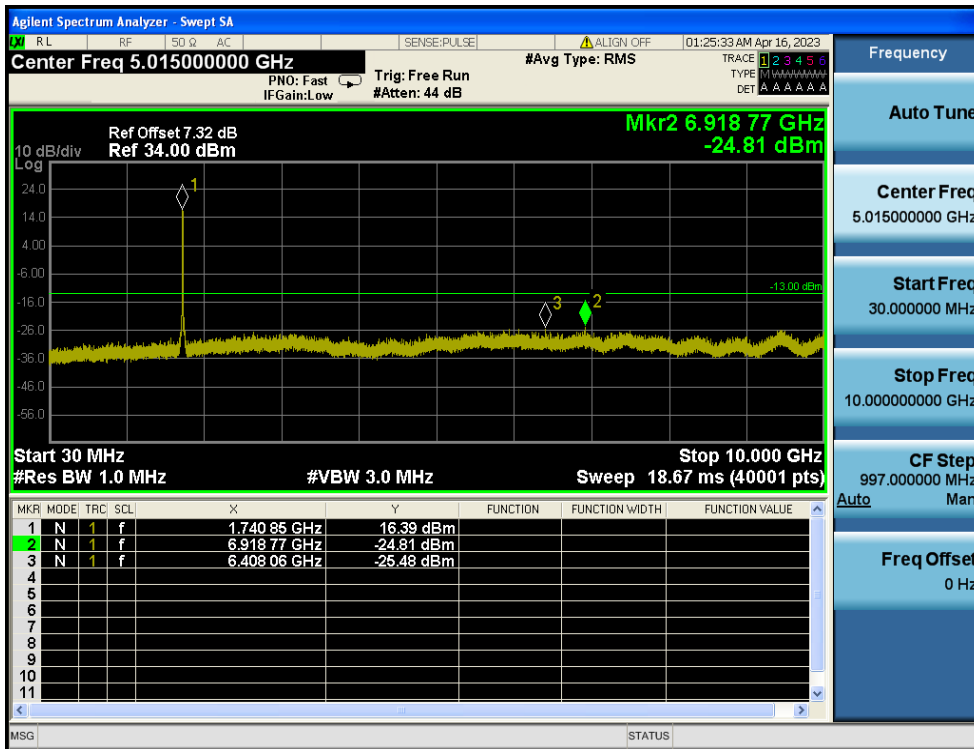

8.4.4. LTE Band 4

LTE Band 4 / 20MHz / QPSK - RB Size/Offset (1/99) - Low Channel

LTE Band 4 / 20MHz / QPSK - RB Size/Offset (1/99) - Low Channel

LTE Band 4 / 20MHz / QPSK - RB Size/Offset (50/50) - Mid Channel

LTE Band 4 / 20MHz / QPSK - RB Size/Offset (50/50) - Mid Channel

LTE Band 4 / 20MHz / 16QAM - RB Size/Offset (100/0) - High Channel

LTE Band 4 / 20MHz / 16QAM - RB Size/Offset (100/0) - High Channel

LTE Band 4 / 15MHz / 16QAM - RB Size/Offset (36/39) - Low Channel