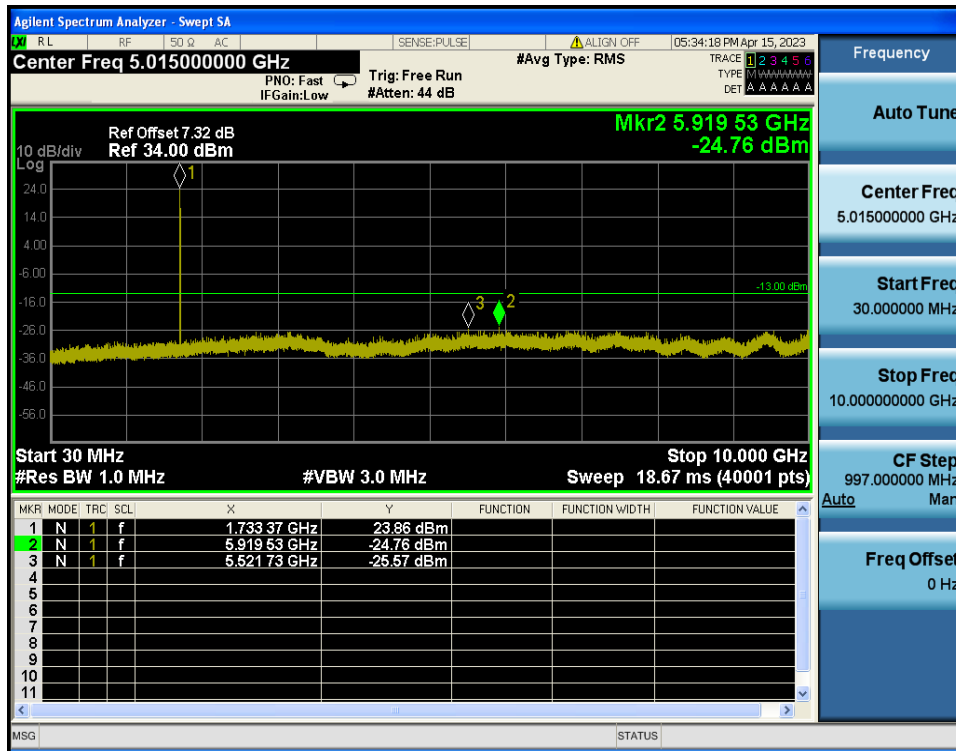

LTE Band 4 / 5MHz / 16QAM - RB Size/Offset (12/0) - Low Channel

LTE Band 4 / 5MHz / QPSK - RB Size/Offset (12/6) - Mid Channel

LTE Band 4 / 5MHz / QPSK - RB Size/Offset (12/6) - Mid Channel

LTE Band 4 / 5MHz / QPSK - RB Size/Offset (1/12) - High Channel

LTE Band 4 / 5MHz / QPSK - RB Size/Offset (1/12) - High Channel

LTE Band 4 / 3MHz / 16QAM - RB Size/Offset (8/7) - Low Channel

LTE Band 4 / 3MHz / 16QAM - RB Size/Offset (8/7) - Low Channel

LTE Band 4 / 3MHz / QPSK - RB Size/Offset (8/7) - Mid Channel