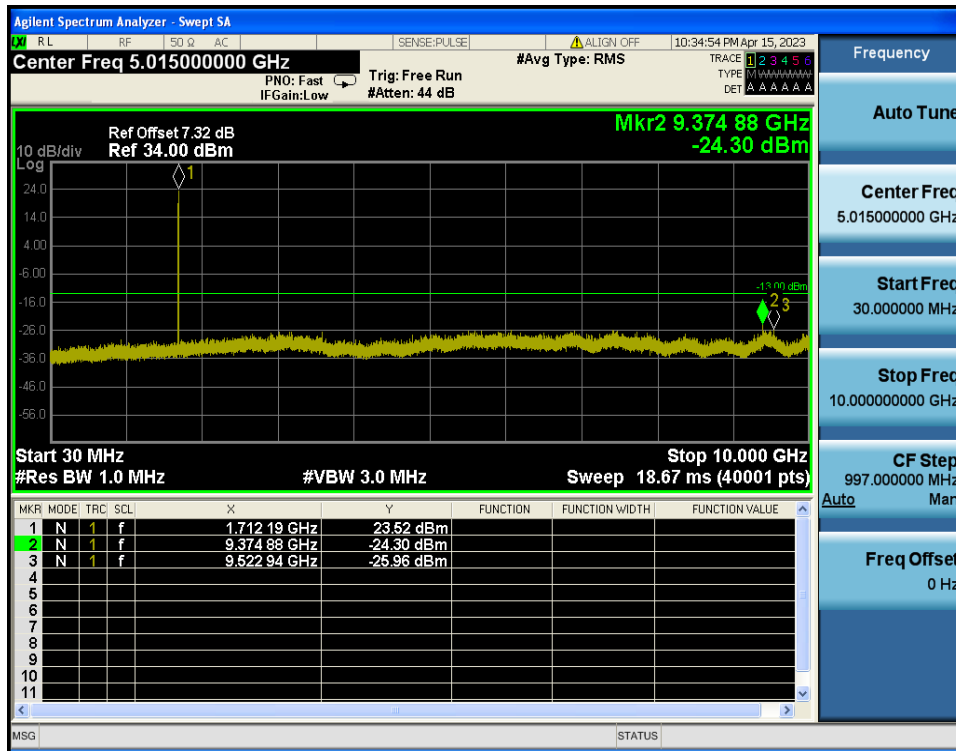

LTE Band 4 / 10MHz / QPSK - RB Size/Offset (25/12) - Mid Channel

LTE Band 4 / 10MHz / QPSK - RB Size/Offset (50/0) - High Channel

LTE Band 4 / 10MHz / QPSK - RB Size/Offset (50/0) - High Channel

LTE Band 4 / 5MHz / 16QAM - RB Size/Offset (12/0) - Low Channel

LTE Band 4 / 5MHz / 16QAM - RB Size/Offset (12/0) - Low Channel

LTE Band 4 / 5MHz / QPSK - RB Size/Offset (12/6) - Mid Channel

LTE Band 4 / 5MHz / QPSK - RB Size/Offset (12/6) - Mid Channel

LTE Band 4 / 5MHz / QPSK - RB Size/Offset (1/12) - High Channel