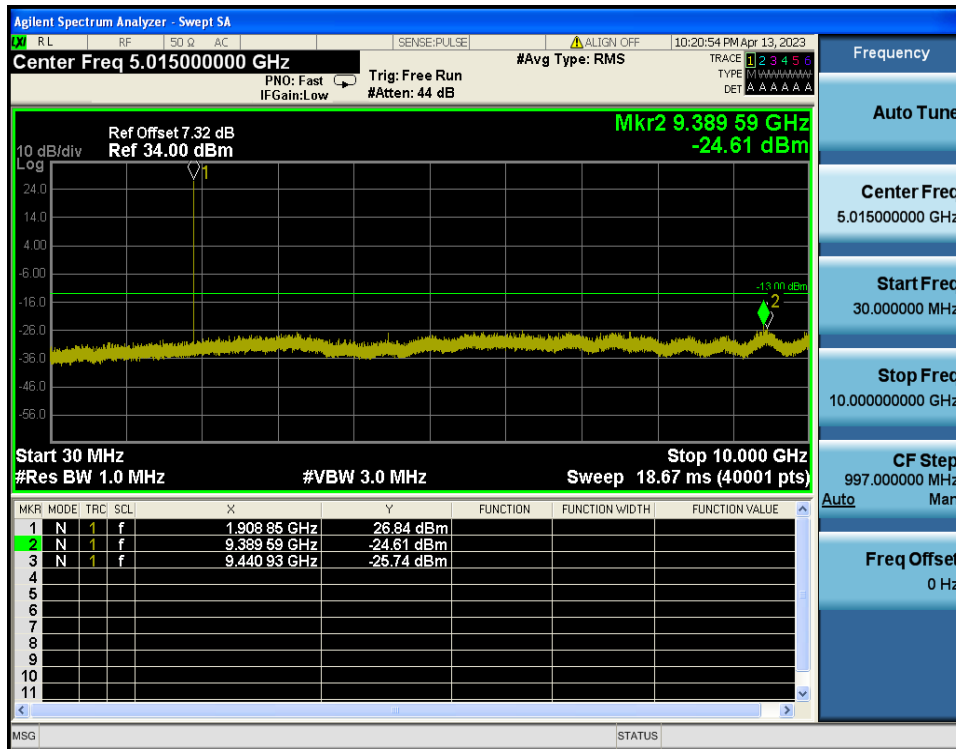

LTE Band 2 / 5MHz / 16QAM - RB Size/Offset (25/0) - High Channel

LTE Band 2 / 5MHz / 16QAM - RB Size/Offset (25/0) - High Channel

LTE Band 2 / 3MHz / 16QAM - RB Size/Offset (1/14) - Low Channel

LTE Band 2 / 3MHz / 16QAM - RB Size/Offset (1/14) - Low Channel

LTE Band 2 / 3MHz / QPSK - RB Size/Offset (15/0) - Mid Channel

LTE Band 2 / 3MHz / QPSK - RB Size/Offset (15/0) - Mid Channel

LTE Band 2 / 3MHz / QPSK - RB Size/Offset (1/7) - High Channel

LTE Band 2 / 3MHz / QPSK - RB Size/Offset (1/7) - High Channel