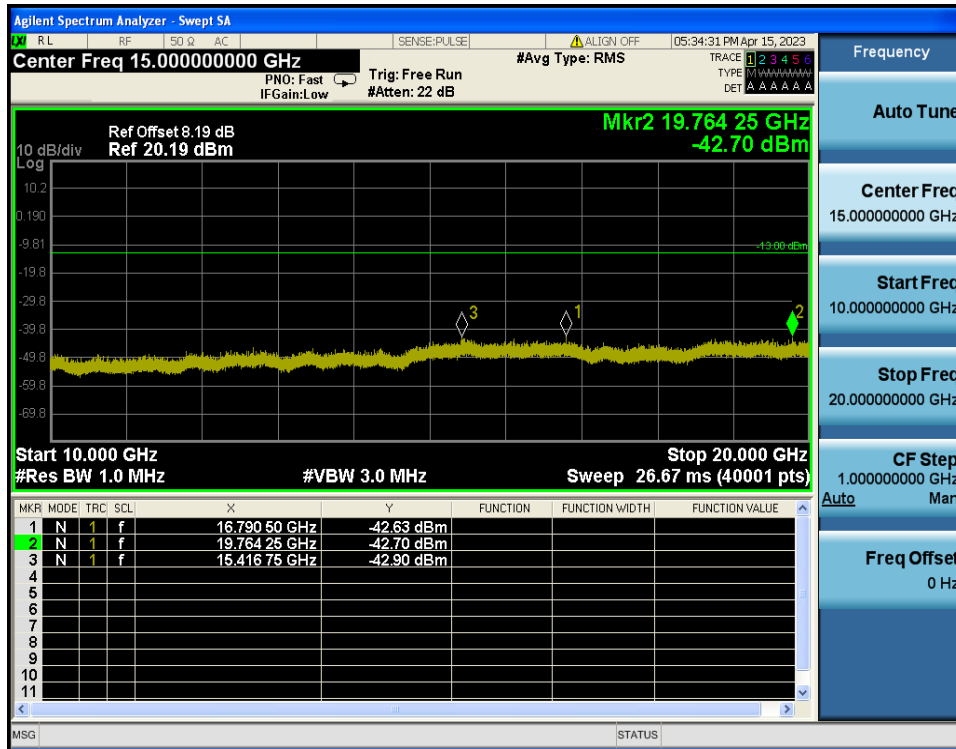

LTE Band 4 / 5MHz / QPSK - RB Size/Offset (1/12) - High Channel

LTE Band 4 / 3MHz / 16QAM - RB Size/Offset (8/7) - Low Channel

LTE Band 4 / 3MHz / 16QAM - RB Size/Offset (8/7) - Low Channel

LTE Band 4 / 3MHz / QPSK - RB Size/Offset (8/7) - Mid Channel

LTE Band 4 / 3MHz / QPSK - RB Size/Offset (8/7) - Mid Channel

LTE Band 4 / 3MHz / 16QAM - RB Size/Offset (1/14) - High Channel

LTE Band 4 / 3MHz / 16QAM - RB Size/Offset (1/14) - High Channel

LTE Band 4 / 1.4MHz / 16QAM - RB Size/Offset (1/2) - Low Channel