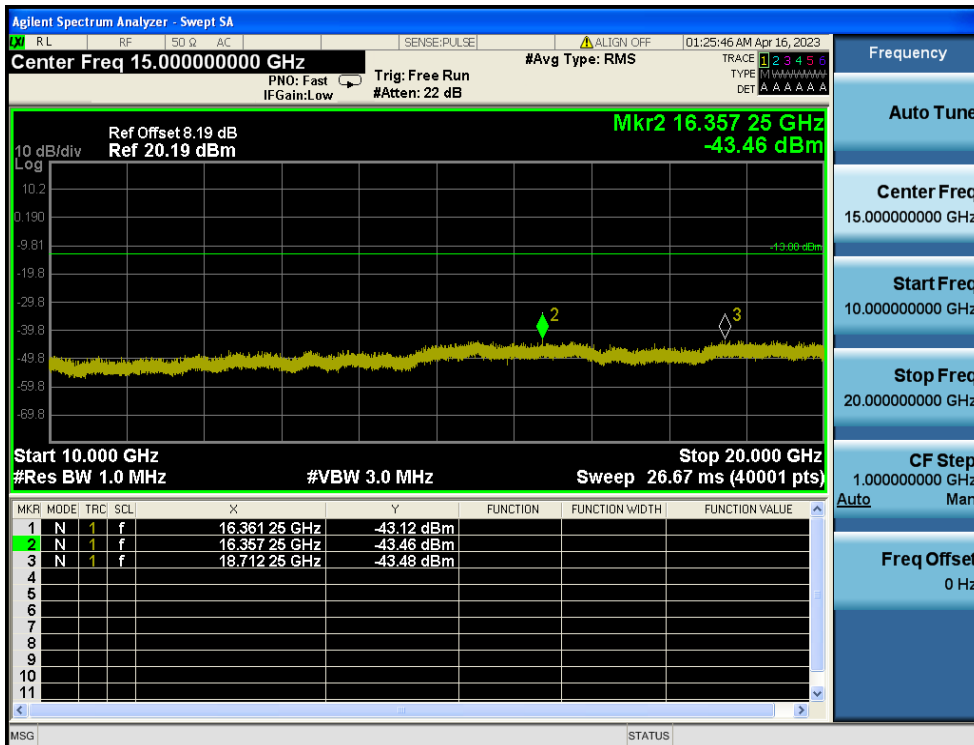

8.4.4. LTE Band 4

LTE Band 4 / 20MHz / QPSK - RB Size/Offset (1/99) - Low Channel

LTE Band 4 / 20MHz / QPSK - RB Size/Offset (1/99) - Low Channel

LTE Band 4 / 20MHz / QPSK - RB Size/Offset (50/50) - Mid Channel

LTE Band 4 / 20MHz / QPSK - RB Size/Offset (50/50) - Mid Channel

LTE Band 4 / 20MHz / 16QAM - RB Size/Offset (100/0) - High Channel

LTE Band 4 / 20MHz / 16QAM - RB Size/Offset (100/0) - High Channel

LTE Band 4 / 15MHz / 16QAM - RB Size/Offset (36/39) - Low Channel

LTE Band 4 / 15MHz / 16QAM - RB Size/Offset (36/39) - Low Channel

LTE Band 4 / 15MHz / 16QAM - RB Size/Offset (36/0) - Mid Channel

LTE Band 4 / 15MHz / 16QAM - RB Size/Offset (36/0) - Mid Channel

LTE Band 4 / 15MHz / 16QAM - RB Size/Offset (75/0) - High Channel