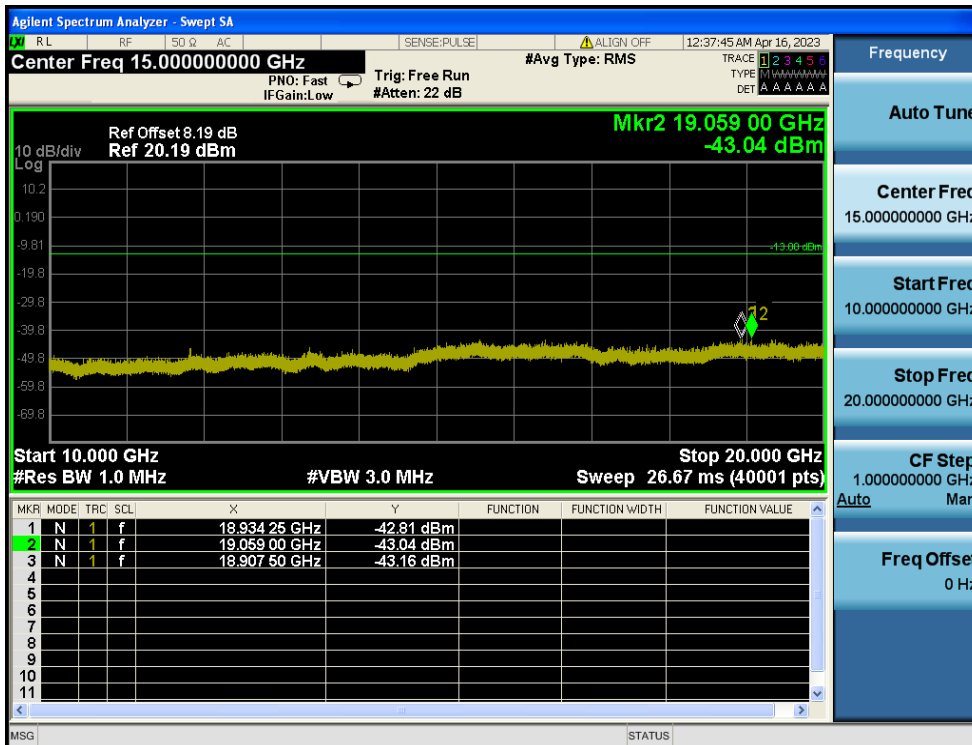

LTE Band 4 / 20MHz / QPSK - RB Size/Offset (50/50) - Mid Channel

LTE Band 4 / 20MHz / 16QAM - RB Size/Offset (100/0) - High Channel

LTE Band 4 / 20MHz / 16QAM - RB Size/Offset (100/0) - High Channel

LTE Band 4 / 15MHz / 16QAM - RB Size/Offset (36/39) - Low Channel

LTE Band 4 / 15MHz / 16QAM - RB Size/Offset (36/39) - Low Channel

LTE Band 4 / 15MHz / 16QAM - RB Size/Offset (36/0) - Mid Channel

LTE Band 4 / 15MHz / 16QAM - RB Size/Offset (36/0) - Mid Channel

LTE Band 4 / 15MHz / 16QAM - RB Size/Offset (75/0) - High Channel

LTE Band 4 / 15MHz / 16QAM - RB Size/Offset (75/0) - High Channel

LTE Band 4 / 10MHz / QPSK - RB Size/Offset (50/0) - Low Channel

LTE Band 4 / 10MHz / QPSK - RB Size/Offset (50/0) - Low Channel

LTE Band 4 / 10MHz / QPSK - RB Size/Offset (25/12) - Mid Channel