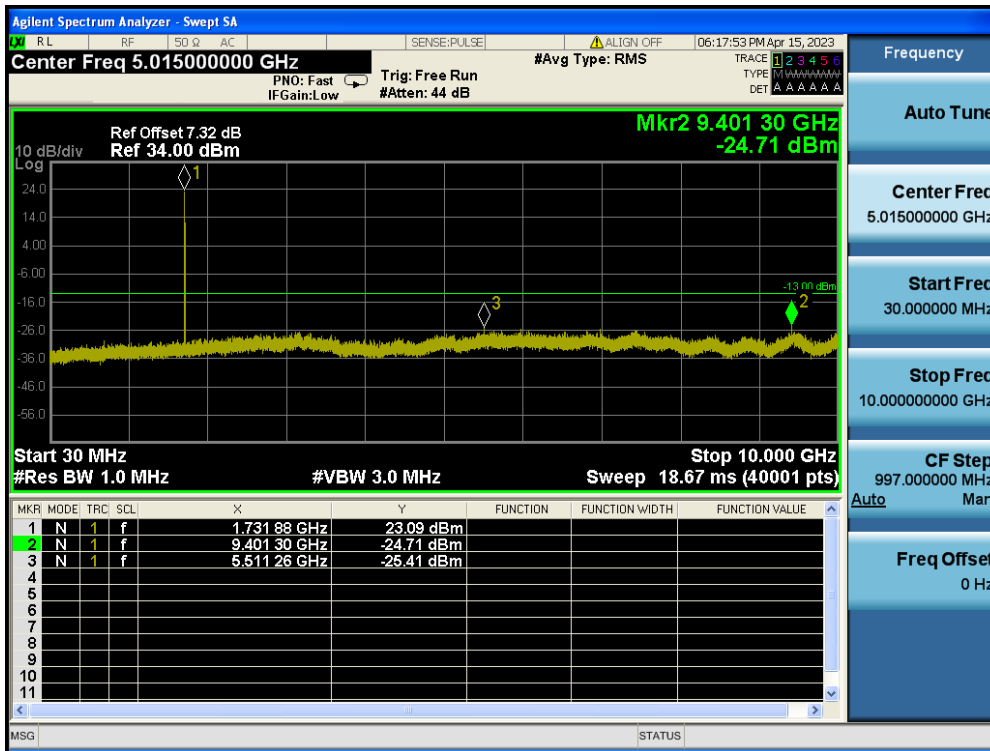

LTE Band 4 / 10MHz / QPSK - RB Size/Offset (25/12) - Mid Channel

LTE Band 4 / 10MHz / QPSK - RB Size/Offset (50/0) - High Channel

LTE Band 4 / 10MHz / QPSK - RB Size/Offset (50/0) - High Channel

LTE Band 4 / 5MHz / 16QAM - RB Size/Offset (12/0) - Low Channel

LTE Band 4 / 5MHz / 16QAM - RB Size/Offset (12/0) - Low Channel

LTE Band 4 / 5MHz / QPSK - RB Size/Offset (12/6) - Mid Channel

LTE Band 4 / 5MHz / QPSK - RB Size/Offset (12/6) - Mid Channel

LTE Band 4 / 5MHz / QPSK - RB Size/Offset (1/12) - High Channel