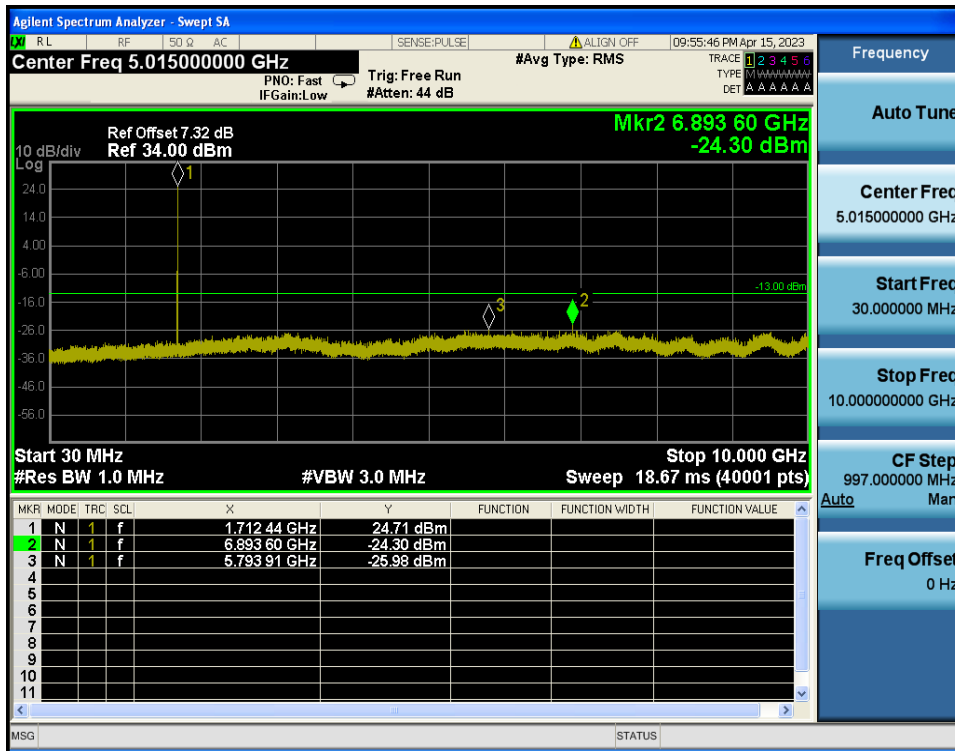

LTE Band 4 / 5MHz / 16QAM - RB Size/Offset (12/0) - Low Channel

LTE Band 4 / 5MHz / QPSK - RB Size/Offset (12/6) - Mid Channel

LTE Band 4 / 5MHz / QPSK - RB Size/Offset (12/6) - Mid Channel

LTE Band 4 / 5MHz / QPSK - RB Size/Offset (1/12) - High Channel

LTE Band 4 / 5MHz / QPSK - RB Size/Offset (1/12) - High Channel

LTE Band 4 / 3MHz / 16QAM - RB Size/Offset (8/7) - Low Channel

LTE Band 4 / 3MHz / 16QAM - RB Size/Offset (8/7) - Low Channel

LTE Band 4 / 3MHz / QPSK - RB Size/Offset (8/7) - Mid Channel