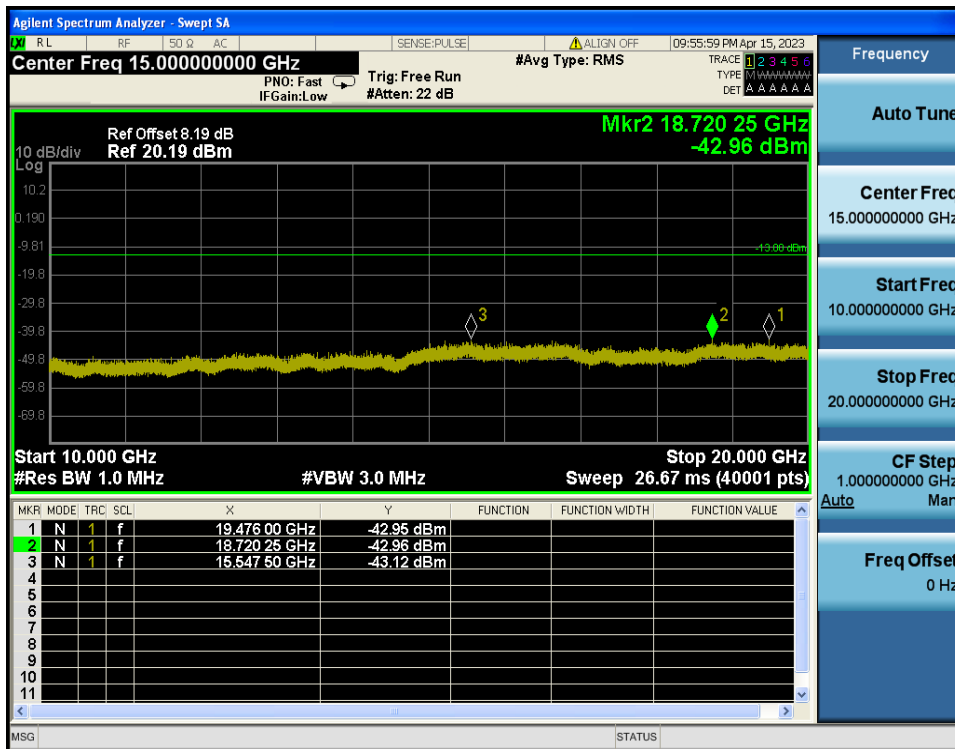

LTE Band 4 / 10MHz / QPSK - RB Size/Offset (25/12) - Mid Channel

LTE Band 4 / 10MHz / QPSK - RB Size/Offset (50/0) - High Channel

LTE Band 4 / 10MHz / QPSK - RB Size/Offset (50/0) - High Channel

LTE Band 4 / 5MHz / 16QAM - RB Size/Offset (12/0) - Low Channel

LTE Band 4 / 5MHz / 16QAM - RB Size/Offset (12/0) - Low Channel

LTE Band 4 / 5MHz / QPSK - RB Size/Offset (12/6) - Mid Channel

LTE Band 4 / 5MHz / QPSK - RB Size/Offset (12/6) - Mid Channel

LTE Band 4 / 5MHz / QPSK - RB Size/Offset (1/12) - High Channel

LTE Band 4 / 5MHz / QPSK - RB Size/Offset (1/12) - High Channel

LTE Band 4 / 3MHz / 16QAM - RB Size/Offset (8/7) - Low Channel

LTE Band 4 / 3MHz / 16QAM - RB Size/Offset (8/7) - Low Channel

LTE Band 4 / 3MHz / QPSK - RB Size/Offset (8/7) - Mid Channel