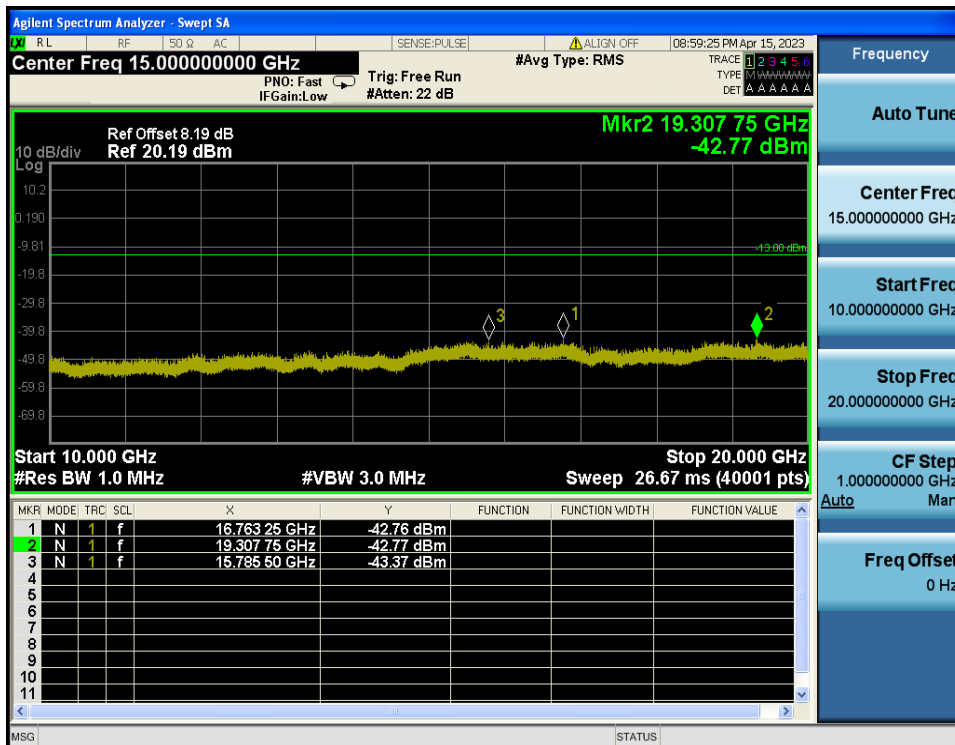

LTE Band 4 / 5MHz / QPSK - RB Size/Offset (1/12) - High Channel

LTE Band 4 / 3MHz / 16QAM - RB Size/Offset (8/7) - Low Channel

LTE Band 4 / 3MHz / 16QAM - RB Size/Offset (8/7) - Low Channel

LTE Band 4 / 3MHz / QPSK - RB Size/Offset (8/7) - Mid Channel

LTE Band 4 / 3MHz / QPSK - RB Size/Offset (8/7) - Mid Channel

LTE Band 4 / 3MHz / 16QAM - RB Size/Offset (1/14) - High Channel

LTE Band 4 / 3MHz / 16QAM - RB Size/Offset (1/14) - High Channel

LTE Band 4 / 1.4MHz / 16QAM - RB Size/Offset (1/2) - Low Channel

LTE Band 4 / 1.4MHz / 16QAM - RB Size/Offset (1/2) - Low Channel

LTE Band 4 / 1.4MHz / 16QAM - RB Size/Offset (3/2) - Mid Channel

LTE Band 4 / 1.4MHz / 16QAM - RB Size/Offset (3/2) - Mid Channel

LTE Band 4 / 1.4MHz / 16QAM - RB Size/Offset (1/5) - High Channel