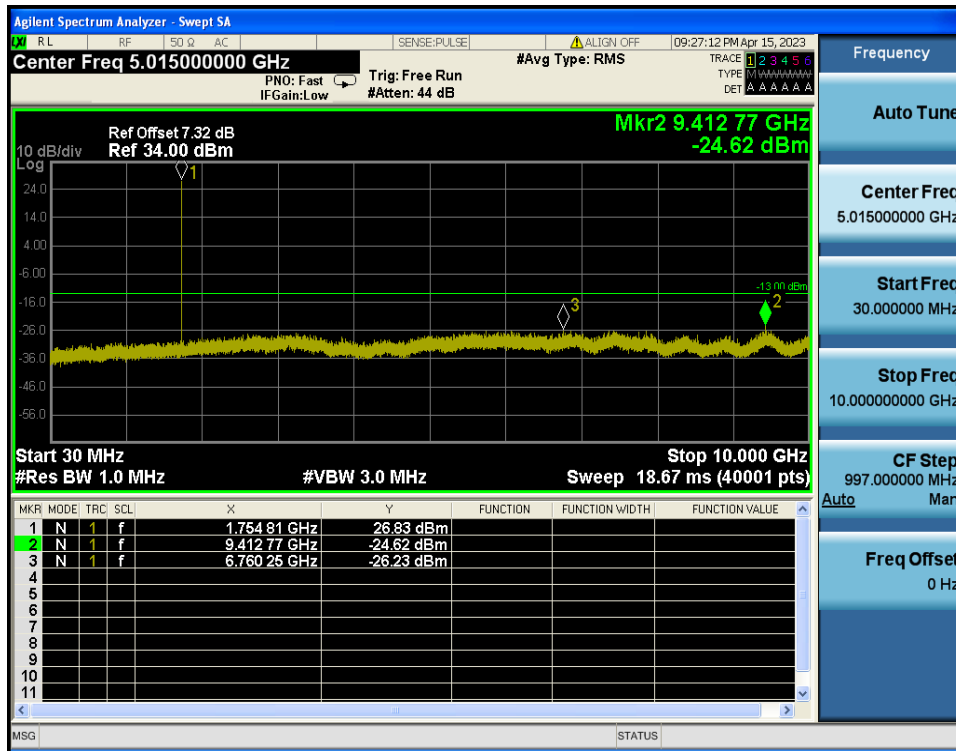

LTE Band 4 / 1.4MHz / 16QAM - RB Size/Offset (1/2) - Low Channel

LTE Band 4 / 1.4MHz / 16QAM - RB Size/Offset (3/2) - Mid Channel

LTE Band 4 / 1.4MHz / 16QAM - RB Size/Offset (3/2) - Mid Channel

LTE Band 4 / 1.4MHz / 16QAM - RB Size/Offset (1/5) - High Channel

LTE Band 4 / 1.4MHz / 16QAM - RB Size/Offset (1/5) - High Channel

8.4.5. LTE Band 2

LTE Band 2 / 20MHz / QPSK - RB Size/Offset (100/0) - Low Channel

LTE Band 2 / 20MHz / QPSK - RB Size/Offset (100/0) - Low Channel