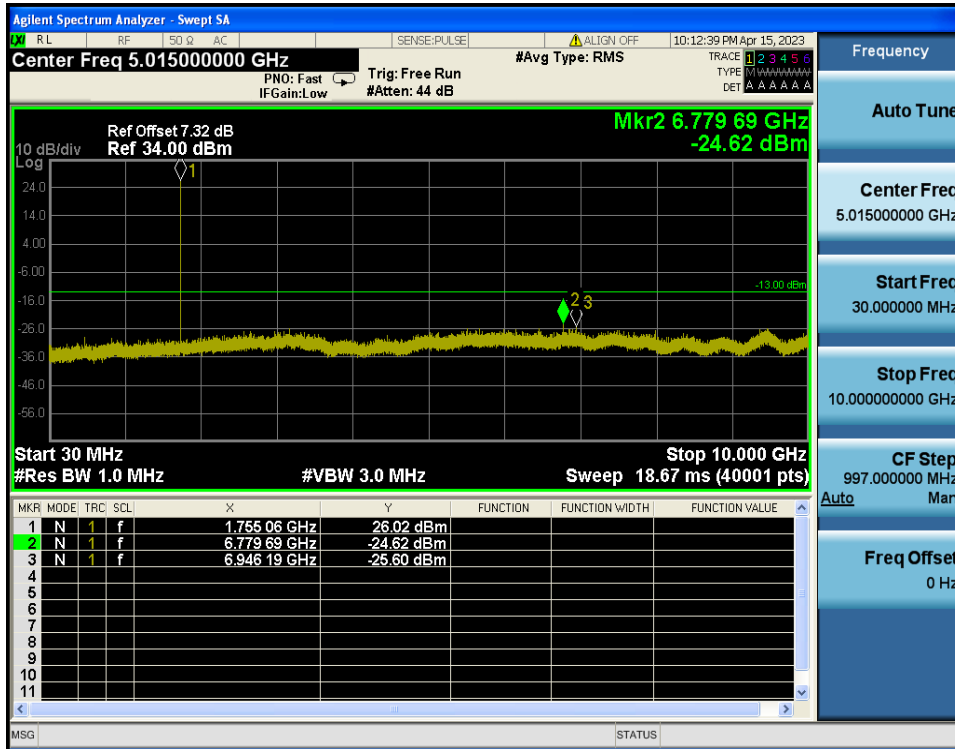

LTE Band 4 / 5MHz / QPSK - RB Size/Offset (1/12) - High Channel

LTE Band 4 / 3MHz / 16QAM - RB Size/Offset (8/7) - Low Channel

LTE Band 4 / 3MHz / 16QAM - RB Size/Offset (8/7) - Low Channel

LTE Band 4 / 3MHz / QPSK - RB Size/Offset (8/7) - Mid Channel

LTE Band 4 / 3MHz / QPSK - RB Size/Offset (8/7) - Mid Channel

LTE Band 4 / 3MHz / 16QAM - RB Size/Offset (1/14) - High Channel

LTE Band 4 / 3MHz / 16QAM - RB Size/Offset (1/14) - High Channel

LTE Band 4 / 1.4MHz / 16QAM - RB Size/Offset (1/2) - Low Channel