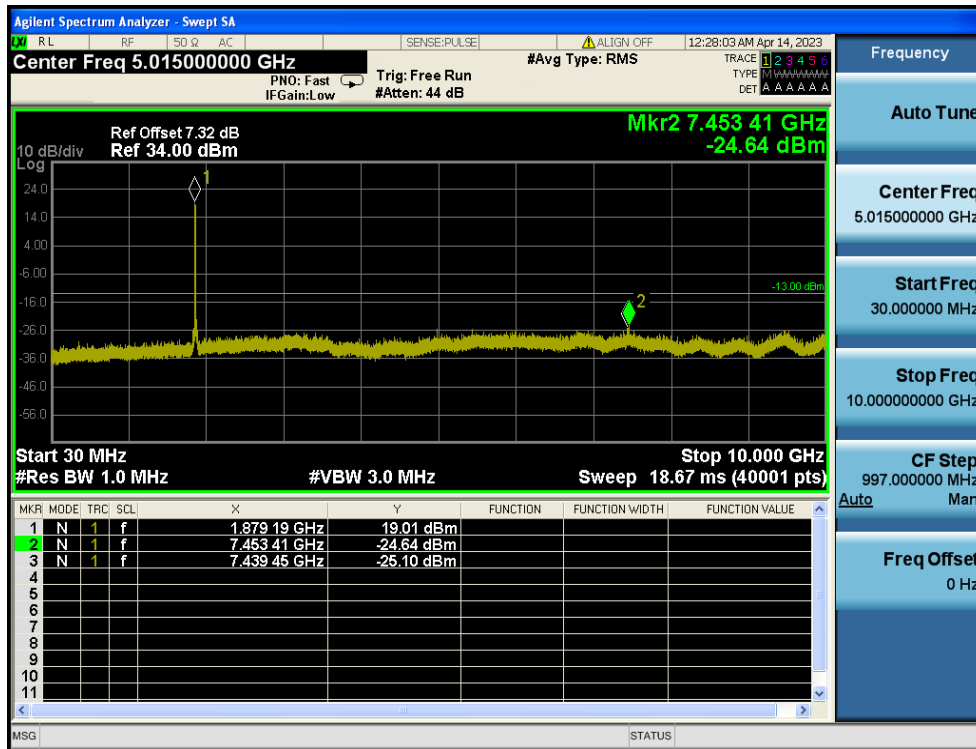

LTE Band 2 / 15MHz / QPSK - RB Size/Offset (75/0) - Mid Channel