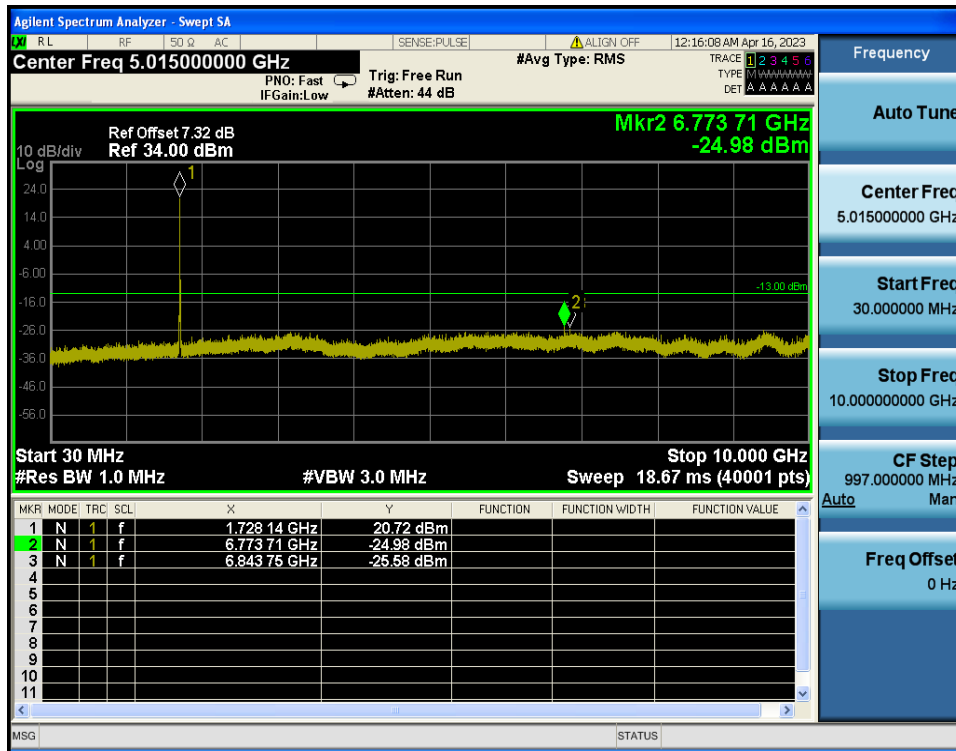

8.4.4. LTE Band 4

LTE Band 4 / 20MHz / QPSK - RB Size/Offset (1/99) - Low Channel

LTE Band 4 / 20MHz / QPSK - RB Size/Offset (1/99) - Low Channel

LTE Band 4 / 20MHz / QPSK - RB Size/Offset (50/50) - Mid Channel

LTE Band 4 / 20MHz / QPSK - RB Size/Offset (50/50) - Mid Channel

LTE Band 4 / 20MHz / 16QAM - RB Size/Offset (100/0) - High Channel

LTE Band 4 / 20MHz / 16QAM - RB Size/Offset (100/0) - High Channel

LTE Band 4 / 15MHz / 16QAM - RB Size/Offset (36/39) - Low Channel

LTE Band 4 / 15MHz / 16QAM - RB Size/Offset (36/39) - Low Channel

LTE Band 4 / 15MHz / 16QAM - RB Size/Offset (36/0) - Mid Channel

LTE Band 4 / 15MHz / 16QAM - RB Size/Offset (36/0) - Mid Channel

LTE Band 4 / 15MHz / 16QAM - RB Size/Offset (75/0) - High Channel