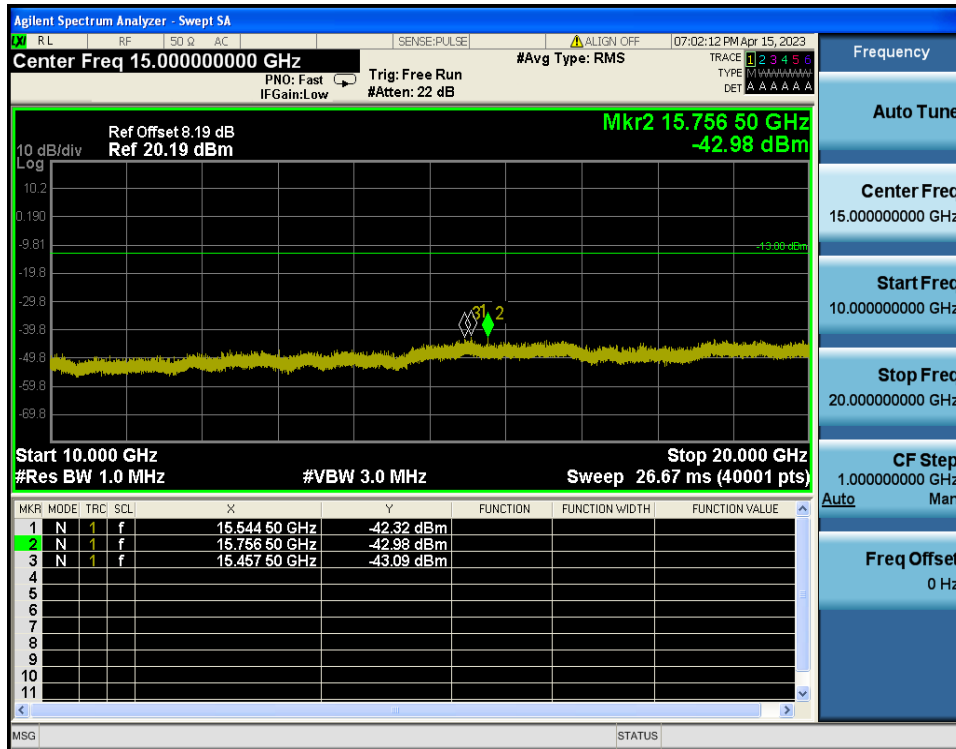

LTE Band 4 / 15MHz / 16QAM - RB Size/Offset (75/0) - High Channel

LTE Band 4 / 10MHz / QPSK - RB Size/Offset (50/0) - Low Channel

LTE Band 4 / 10MHz / QPSK - RB Size/Offset (50/0) - Low Channel

LTE Band 4 / 10MHz / QPSK - RB Size/Offset (25/12) - Mid Channel

LTE Band 4 / 10MHz / QPSK - RB Size/Offset (25/12) - Mid Channel

LTE Band 4 / 10MHz / QPSK - RB Size/Offset (50/0) - High Channel

LTE Band 4 / 10MHz / QPSK - RB Size/Offset (50/0) - High Channel

LTE Band 4 / 5MHz / 16QAM - RB Size/Offset (12/0) - Low Channel