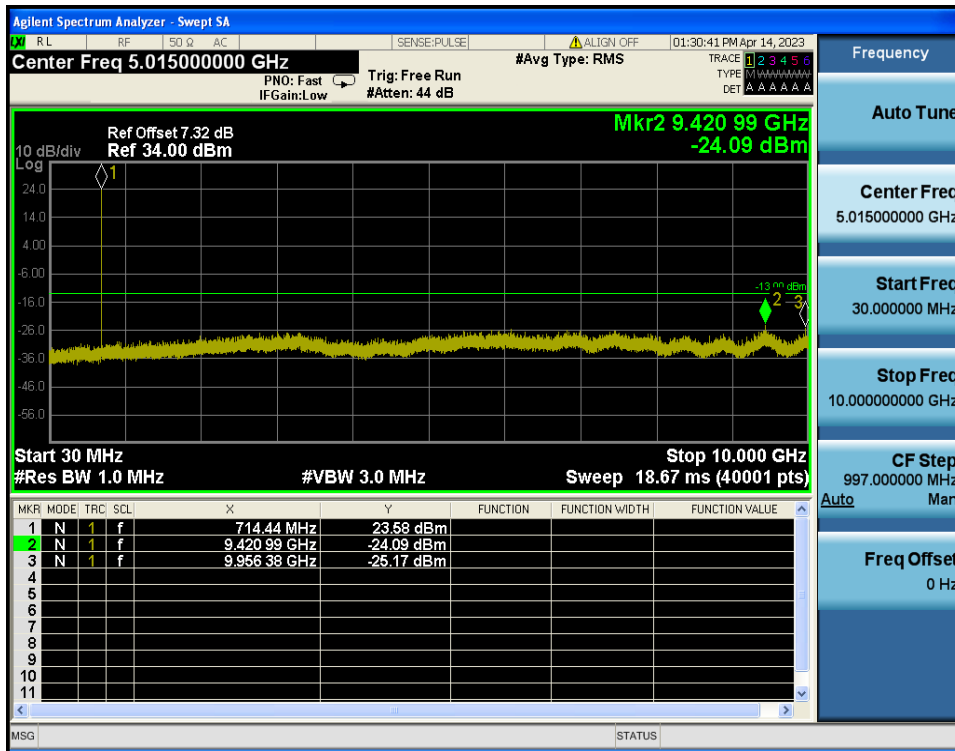

- Upper Band Edge

LTE Band 2 / 1.4MHz / 16QAM - RB Size/Offset (1/5)

- Upper Extended Band Edge

LTE Band 2 / 1.4MHz / QPSK - RB Size/Offset (3/0)

8.4. SPURIOUS AND HARMONICS EMISSIONS(Conducted)

8.4.1. LTE Band 12

LTE Band 12 / 10MHz / QPSK - RB Size/Offset (1/0) - Low Channel

LTE Band 12 / 10MHz / 16QAM - RB Size/Offset (1/49) - Mid Channel

LTE Band 12 / 5MHz / 16QAM - RB Size/Offset (1/12) - Low Channel

LTE Band 12 / 5MHz / QPSK - RB Size/Offset (1/24) - Mid Channel

LTE Band 12 / 5MHz / QPSK - RB Size/Offset (12/0) - High Channel

LTE Band 12 / 3MHz / 16QAM - RB Size/Offset (1/7) - Low Channel

LTE Band 12 / 3MHz / 16QAM - RB Size/Offset (1/7) - Mid Channel

LTE Band 12 / 3MHz / QPSK - RB Size/Offset (8/4) - High Channel