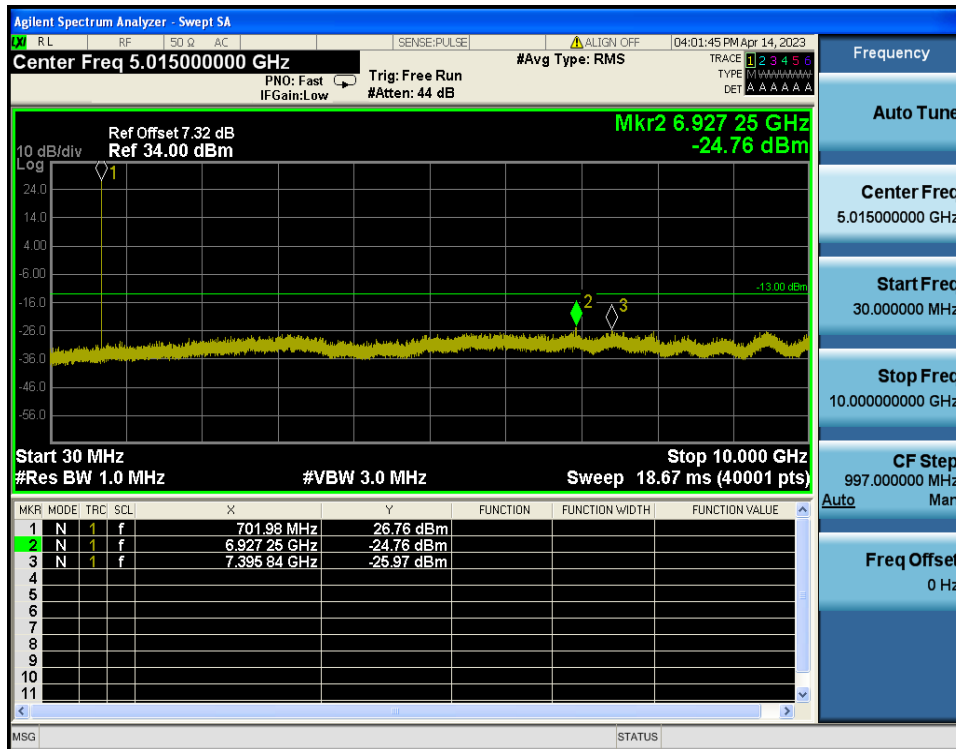

- Upper Extended Band Edge

LTE Band 2 / 3MHz / QPSK - RB Size/Offset (8/4)

- Lower Band Edge

LTE Band 2 / 1.4MHz / QPSK - RB Size/Offset (3/0)

- Lower Extended Band Edge

LTE Band 2 / 1.4MHz / QPSK - RB Size/Offset (3/2)

- Upper Band Edge

LTE Band 2 / 1.4MHz / 16QAM - RB Size/Offset (1/5)

- Upper Extended Band Edge

LTE Band 2 / 1.4MHz / QPSK - RB Size/Offset (3/0)

8.4. SPURIOUS AND HARMONICS EMISSIONS(Conducted)

8.4.1. LTE Band 12

LTE Band 12 / 10MHz / QPSK - RB Size/Offset (1/0) - Low Channel

LTE Band 12 / 10MHz / 16QAM - RB Size/Offset (1/49) - Mid Channel

LTE Band 12 / 5MHz / 16QAM - RB Size/Offset (1/12) - Low Channel

LTE Band 12 / 5MHz / QPSK - RB Size/Offset (1/24) - Mid Channel