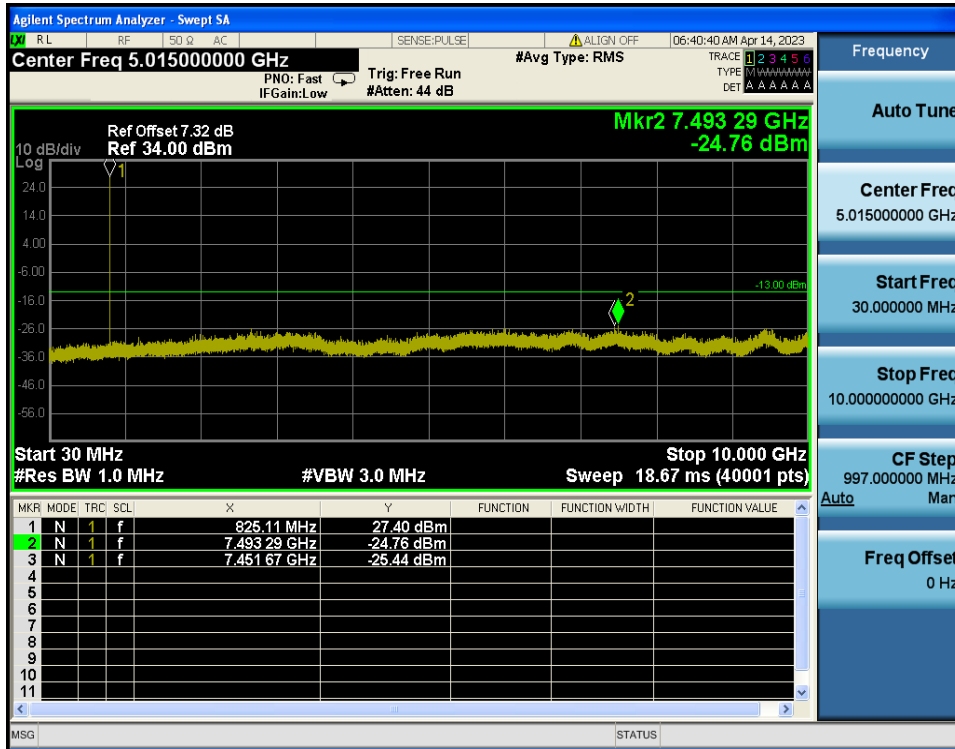

LTE Band 5 / 10MHz / 16QAM - RB Size/Offset (50/0) - Low Channel

LTE Band 5 / 10MHz / QPSK - RB Size/Offset (1/0) - Mid Channel

LTE Band 5 / 10MHz / QPSK - RB Size/Offset (25/0) - High Channel

LTE Band 5 / 5MHz / QPSK - RB Size/Offset (12/6) - Low Channel

LTE Band 5 / 5MHz / QPSK - RB Size/Offset (25/0) - Mid Channel

LTE Band 5 / 5MHz / QPSK - RB Size/Offset (25/0) - High Channel

LTE Band 5 / 3MHz / 16QAM - RB Size/Offset (8/4) - Low Channel

LTE Band 5 / 3MHz / QPSK - RB Size/Offset (1/0) - Mid Channel

LTE Band 5 / 3MHz / QPSK - RB Size/Offset (8/7) - High Channel

LTE Band 5 / 1.4MHz / QPSK - RB Size/Offset (3/3) - Low Channel

LTE Band 5 / 1.4MHz / QPSK - RB Size/Offset (3/2) - Mid Channel

LTE Band 5 / 1.4MHz / QPSK - RB Size/Offset (1/5) - High Channel