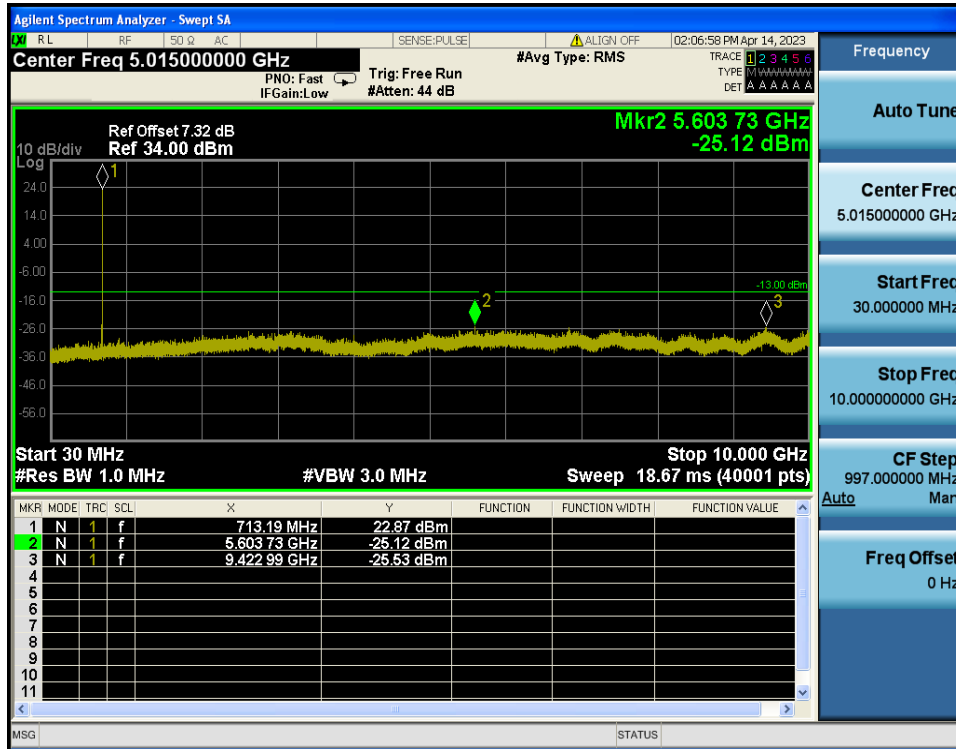

- Upper Band Edge

LTE Band 2 / 1.4MHz / 16QAM - RB Size/Offset (1/5)

- Upper Extended Band Edge

LTE Band 2 / 1.4MHz / QPSK - RB Size/Offset (3/0)

8.4. SPURIOUS AND HARMONICS EMISSIONS(Conducted)

8.4.1. LTE Band 12

LTE Band 12 / 10MHz / QPSK - RB Size/Offset (1/0) - Low Channel

LTE Band 12 / 10MHz / 16QAM - RB Size/Offset (1/49) - Mid Channel

LTE Band 12 / 5MHz / 16QAM - RB Size/Offset (1/12) - Low Channel

LTE Band 12 / 5MHz / QPSK - RB Size/Offset (1/24) - Mid Channel

LTE Band 12 / 5MHz / QPSK - RB Size/Offset (12/0) - High Channel

LTE Band 12 / 3MHz / 16QAM - RB Size/Offset (1/7) - Low Channel

LTE Band 12 / 3MHz / 16QAM - RB Size/Offset (1/7) - Mid Channel

LTE Band 12 / 3MHz / QPSK - RB Size/Offset (8/4) - High Channel