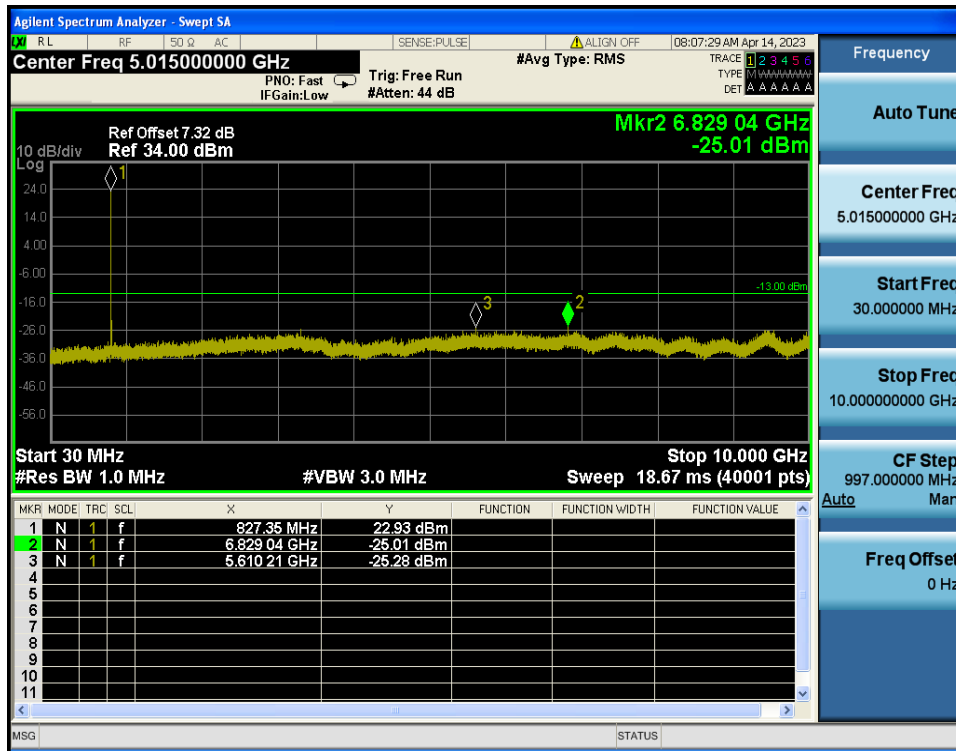

LTE Band 12 / 1.4MHz / 16QAM - RB Size/Offset (1/5) - Low Channel

LTE Band 12 / 1.4MHz / QPSK - RB Size/Offset (3/3) - Mid Channel

LTE Band 12 / 1.4MHz / 16QAM - RB Size/Offset (3/2) - High Channel

8.4.2. LTE Band 13

LTE Band 13 / 10MHz / QPSK - RB Size/Offset (25/0) - Low Channel

LTE Band 13 / 5MHz / 16QAM - RB Size/Offset (12/6) - Low Channel

LTE Band 13 / 5MHz / 16QAM - RB Size/Offset (12/13) - Mid Channel

8.4.3. LTE Band 5

LTE Band 5 / 10MHz / 16QAM - RB Size/Offset (50/0) - Low Channel

LTE Band 5 / 10MHz / QPSK - RB Size/Offset (1/0) - Mid Channel

LTE Band 5 / 10MHz / QPSK - RB Size/Offset (25/0) - High Channel

LTE Band 5 / 5MHz / QPSK - RB Size/Offset (12/6) - Low Channel