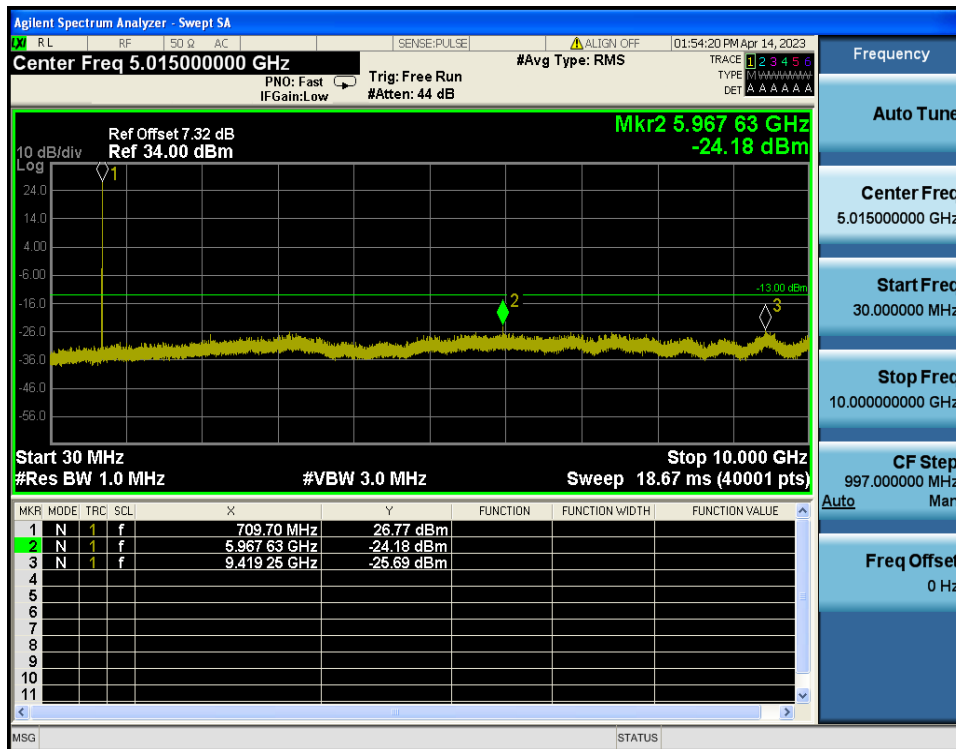

- Upper Extended Band Edge

LTE Band 2 / 3MHz / QPSK - RB Size/Offset (8/4)

- Lower Band Edge

LTE Band 2 / 1.4MHz / QPSK - RB Size/Offset (3/0)

- Lower Extended Band Edge

LTE Band 2 / 1.4MHz / QPSK - RB Size/Offset (3/2)

- Upper Band Edge

LTE Band 2 / 1.4MHz / 16QAM - RB Size/Offset (1/5)

- Upper Extended Band Edge

LTE Band 2 / 1.4MHz / QPSK - RB Size/Offset (3/0)

8.4. SPURIOUS AND HARMONICS EMISSIONS(Conducted)

8.4.1. LTE Band 12

LTE Band 12 / 10MHz / QPSK - RB Size/Offset (1/0) - Low Channel

LTE Band 12 / 10MHz / 16QAM - RB Size/Offset (1/49) - Mid Channel

LTE Band 12 / 5MHz / 16QAM - RB Size/Offset (1/12) - Low Channel

LTE Band 12 / 5MHz / QPSK - RB Size/Offset (1/24) - Mid Channel