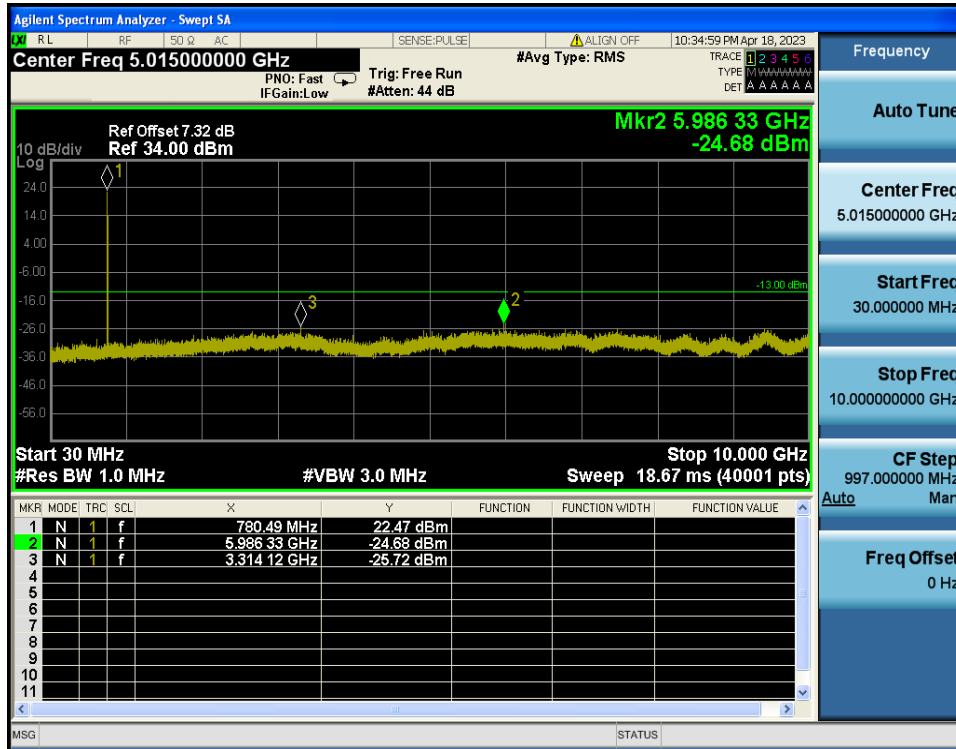

LTE Band 12 / 5MHz / QPSK - RB Size/Offset (12/0) - High Channel

LTE Band 12 / 3MHz / 16QAM - RB Size/Offset (1/7) - Low Channel

LTE Band 12 / 3MHz / 16QAM - RB Size/Offset (1/7) - Mid Channel

LTE Band 12 / 3MHz / QPSK - RB Size/Offset (8/4) - High Channel

LTE Band 12 / 1.4MHz / 16QAM - RB Size/Offset (1/5) - Low Channel

LTE Band 12 / 1.4MHz / QPSK - RB Size/Offset (3/3) - Mid Channel

LTE Band 12 / 1.4MHz / 16QAM - RB Size/Offset (3/2) - High Channel

8.4.2. LTE Band 13

LTE Band 13 / 10MHz / QPSK - RB Size/Offset (25/0) - Low Channel

LTE Band 13 / 5MHz / 16QAM - RB Size/Offset (12/6) - Low Channel

LTE Band 13 / 5MHz / 16QAM - RB Size/Offset (12/13) - Mid Channel

8.4.3. LTE Band 5