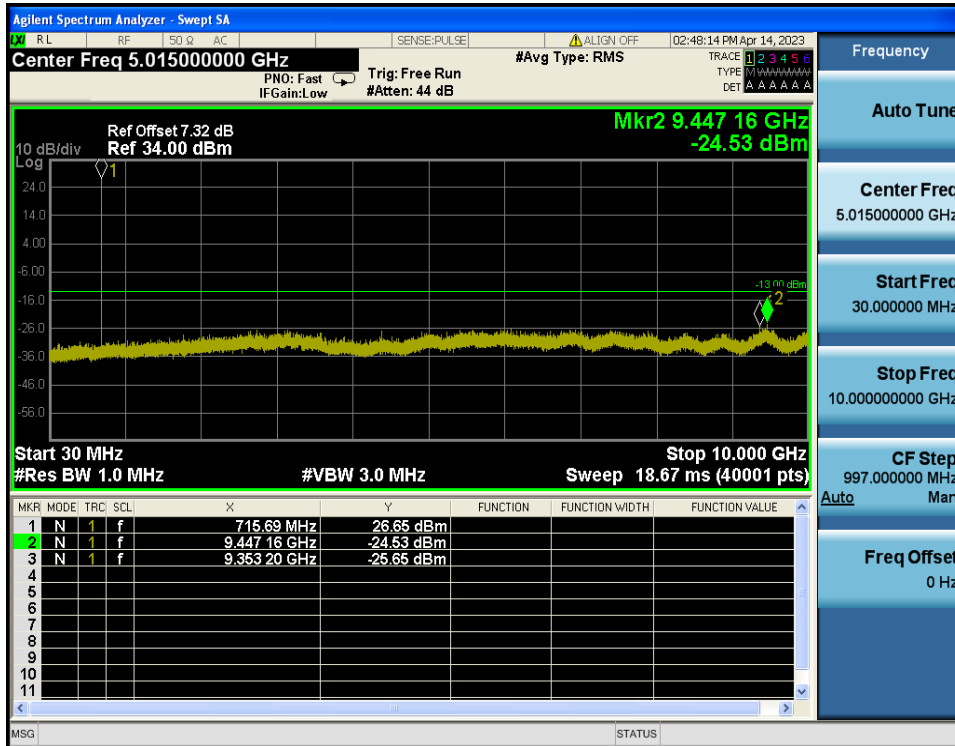

LTE Band 12 / 5MHz / QPSK - RB Size/Offset (12/0) - High Channel

LTE Band 12 / 3MHz / 16QAM - RB Size/Offset (1/7) - Low Channel

LTE Band 12 / 3MHz / 16QAM - RB Size/Offset (1/7) - Mid Channel

LTE Band 12 / 3MHz / QPSK - RB Size/Offset (8/4) - High Channel

LTE Band 12 / 1.4MHz / 16QAM - RB Size/Offset (1/5) - Low Channel

LTE Band 12 / 1.4MHz / QPSK - RB Size/Offset (3/3) - Mid Channel

LTE Band 12 / 1.4MHz / 16QAM - RB Size/Offset (3/2) - High Channel

8.4.2. LTE Band 13