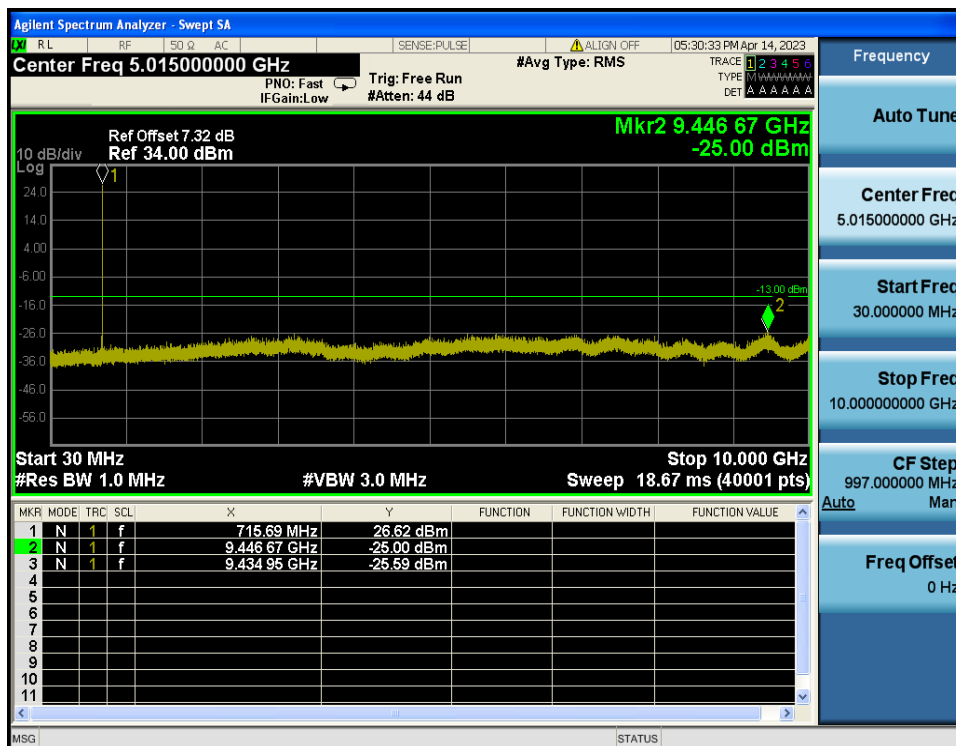

- Upper Extended Band Edge

LTE Band 2 / 3MHz / QPSK - RB Size/Offset (8/4)

- Lower Band Edge

LTE Band 2 / 1.4MHz / QPSK - RB Size/Offset (3/0)

- Lower Extended Band Edge

LTE Band 2 / 1.4MHz / QPSK - RB Size/Offset (3/2)

- Upper Band Edge

LTE Band 2 / 1.4MHz / 16QAM - RB Size/Offset (1/5)

- Upper Extended Band Edge

LTE Band 2 / 1.4MHz / QPSK - RB Size/Offset (3/0)

8.4. SPURIOUS AND HARMONICS EMISSIONS(Conducted)

8.4.1. LTE Band 12

LTE Band 12 / 10MHz / QPSK - RB Size/Offset (1/0) - Low Channel

LTE Band 12 / 10MHz / 16QAM - RB Size/Offset (1/49) - Mid Channel

LTE Band 12 / 5MHz / 16QAM - RB Size/Offset (1/12) - Low Channel

LTE Band 12 / 5MHz / QPSK - RB Size/Offset (1/24) - Mid Channel