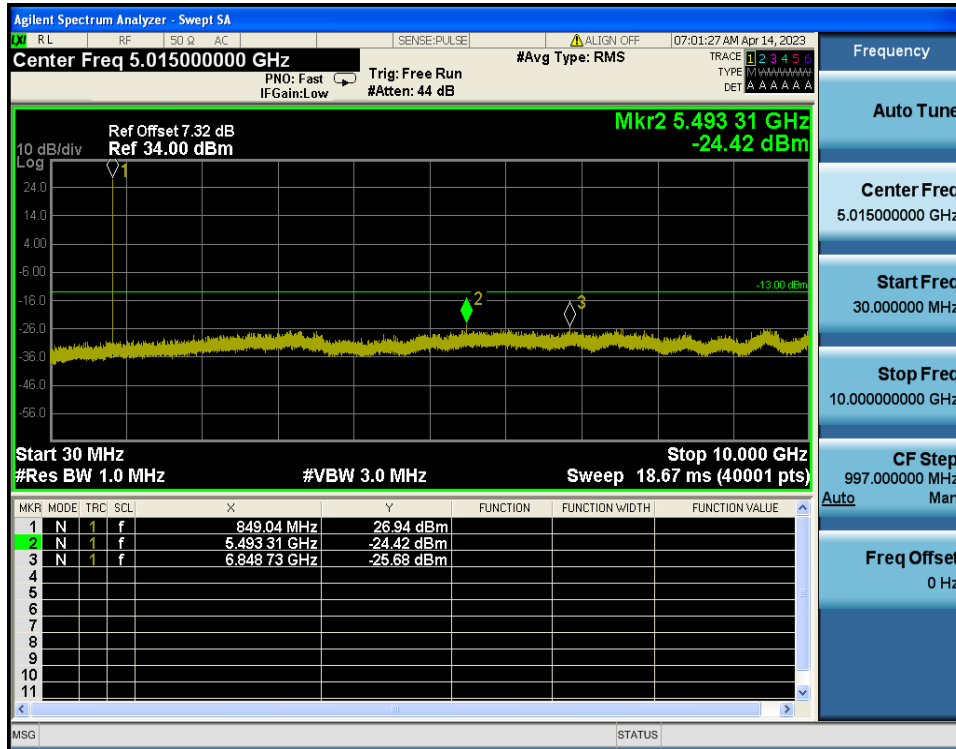

LTE Band 5 / 10MHz / 16QAM - RB Size/Offset (50/0) - Low Channel

LTE Band 5 / 10MHz / QPSK - RB Size/Offset (1/0) - Mid Channel

LTE Band 5 / 10MHz / QPSK - RB Size/Offset (25/0) - High Channel

LTE Band 5 / 5MHz / QPSK - RB Size/Offset (12/6) - Low Channel

LTE Band 5 / 5MHz / QPSK - RB Size/Offset (25/0) - Mid Channel

LTE Band 5 / 5MHz / QPSK - RB Size/Offset (25/0) - High Channel

LTE Band 5 / 3MHz / 16QAM - RB Size/Offset (8/4) - Low Channel

LTE Band 5 / 3MHz / QPSK - RB Size/Offset (1/0) - Mid Channel

LTE Band 5 / 3MHz / QPSK - RB Size/Offset (8/7) - High Channel

LTE Band 5 / 1.4MHz / QPSK - RB Size/Offset (3/3) - Low Channel

LTE Band 5 / 1.4MHz / QPSK - RB Size/Offset (3/2) - Mid Channel

LTE Band 5 / 1.4MHz / QPSK - RB Size/Offset (1/5) - High Channel