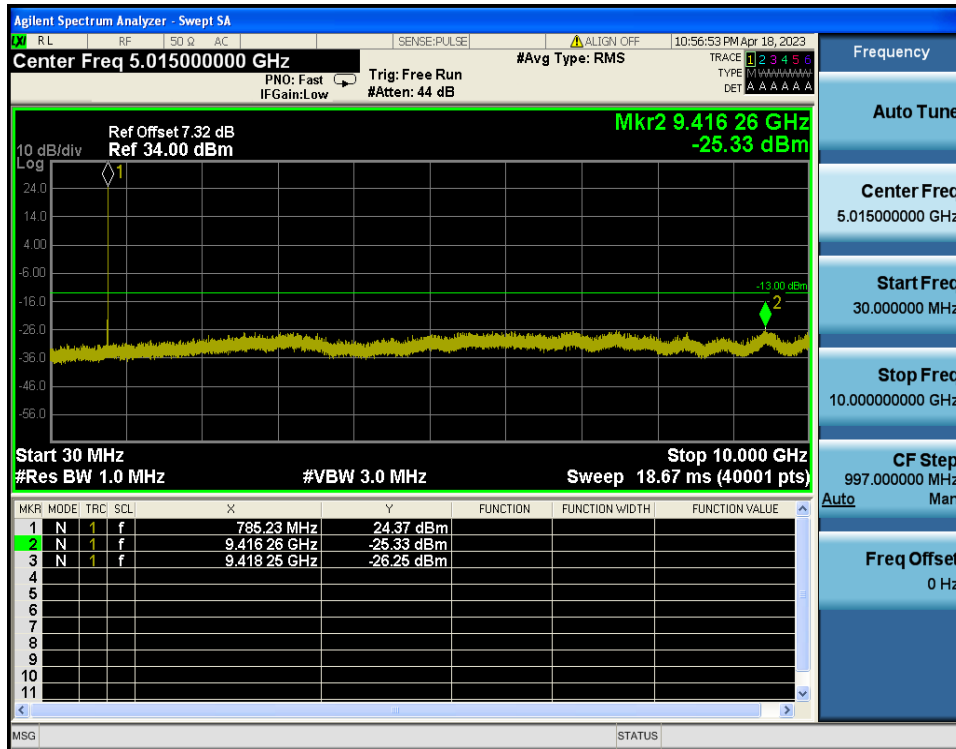

LTE Band 12 / 5MHz / QPSK - RB Size/Offset (12/0) - High Channel

LTE Band 12 / 3MHz / 16QAM - RB Size/Offset (1/7) - Low Channel

LTE Band 12 / 3MHz / 16QAM - RB Size/Offset (1/7) - Mid Channel

LTE Band 12 / 3MHz / QPSK - RB Size/Offset (8/4) - High Channel

LTE Band 12 / 1.4MHz / 16QAM - RB Size/Offset (1/5) - Low Channel

LTE Band 12 / 1.4MHz / QPSK - RB Size/Offset (3/3) - Mid Channel

LTE Band 12 / 1.4MHz / 16QAM - RB Size/Offset (3/2) - High Channel

8.4.2. LTE Band 13

LTE Band 13 / 10MHz / QPSK - RB Size/Offset (25/0) - Low Channel

LTE Band 13 / 5MHz / 16QAM - RB Size/Offset (12/6) - Low Channel

LTE Band 13 / 5MHz / 16QAM - RB Size/Offset (12/13) - Mid Channel

8.4.3. LTE Band 5