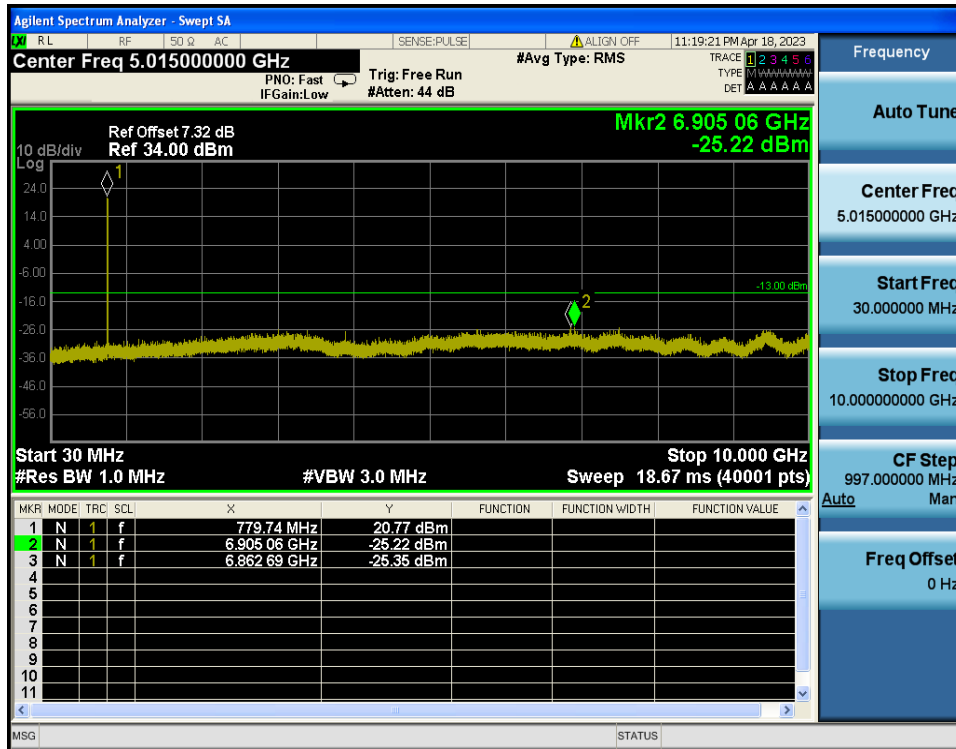

LTE Band 12 / 5MHz / QPSK - RB Size/Offset (12/0) - High Channel

LTE Band 12 / 3MHz / 16QAM - RB Size/Offset (1/7) - Low Channel

LTE Band 12 / 3MHz / 16QAM - RB Size/Offset (1/7) - Mid Channel

LTE Band 12 / 3MHz / QPSK - RB Size/Offset (8/4) - High Channel

LTE Band 12 / 1.4MHz / 16QAM - RB Size/Offset (1/5) - Low Channel

LTE Band 12 / 1.4MHz / QPSK - RB Size/Offset (3/3) - Mid Channel

LTE Band 12 / 1.4MHz / 16QAM - RB Size/Offset (3/2) - High Channel

8.4.2. LTE Band 13

LTE Band 13 / 10MHz / QPSK - RB Size/Offset (25/0) - Low Channel

LTE Band 13 / 5MHz / 16QAM - RB Size/Offset (12/6) - Low Channel

LTE Band 13 / 5MHz / 16QAM - RB Size/Offset (12/13) - Mid Channel

8.4.3. LTE Band 5