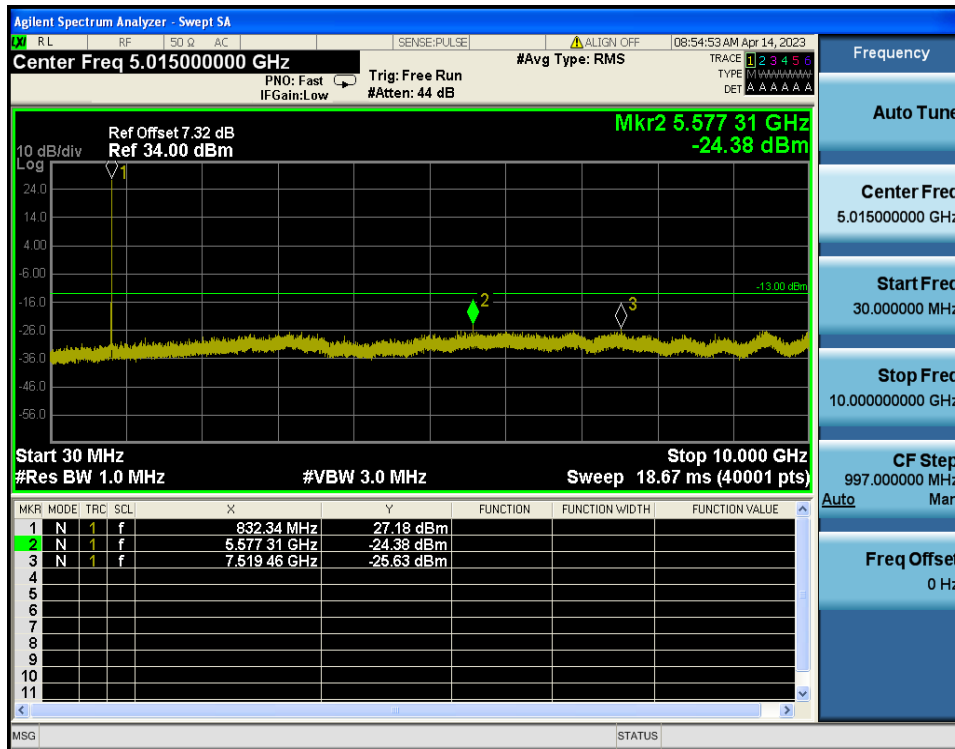

LTE Band 12 / 1.4MHz / 16QAM - RB Size/Offset (1/5) - Low Channel

LTE Band 12 / 1.4MHz / QPSK - RB Size/Offset (3/3) - Mid Channel

LTE Band 12 / 1.4MHz / 16QAM - RB Size/Offset (3/2) - High Channel

8.4.2. LTE Band 13

LTE Band 13 / 10MHz / QPSK - RB Size/Offset (25/0) - Low Channel

LTE Band 13 / 5MHz / 16QAM - RB Size/Offset (12/6) - Low Channel

LTE Band 13 / 5MHz / 16QAM - RB Size/Offset (12/13) - Mid Channel

8.4.3. LTE Band 5

LTE Band 5 / 10MHz / 16QAM - RB Size/Offset (50/0) - Low Channel

LTE Band 5 / 10MHz / QPSK - RB Size/Offset (1/0) - Mid Channel

LTE Band 5 / 10MHz / QPSK - RB Size/Offset (25/0) - High Channel

LTE Band 5 / 5MHz / QPSK - RB Size/Offset (12/6) - Low Channel