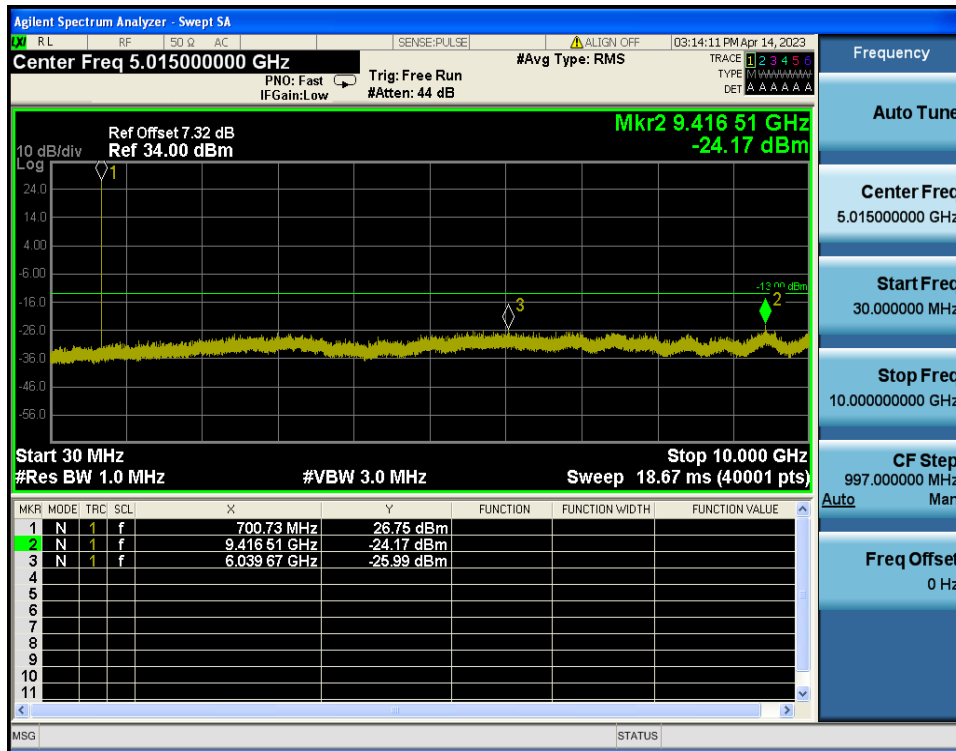

- Upper Band Edge

LTE Band 2 / 1.4MHz / 16QAM - RB Size/Offset (1/5)

- Upper Extended Band Edge

LTE Band 2 / 1.4MHz / QPSK - RB Size/Offset (3/0)

8.4. SPURIOUS AND HARMONICS EMISSIONS(Conducted)

8.4.1. LTE Band 12

LTE Band 12 / 10MHz / QPSK - RB Size/Offset (1/0) - Low Channel

LTE Band 12 / 10MHz / 16QAM - RB Size/Offset (1/49) - Mid Channel

LTE Band 12 / 5MHz / 16QAM - RB Size/Offset (1/12) - Low Channel

LTE Band 12 / 5MHz / QPSK - RB Size/Offset (1/24) - Mid Channel

LTE Band 12 / 5MHz / QPSK - RB Size/Offset (12/0) - High Channel

LTE Band 12 / 3MHz / 16QAM - RB Size/Offset (1/7) - Low Channel

LTE Band 12 / 3MHz / 16QAM - RB Size/Offset (1/7) - Mid Channel

LTE Band 12 / 3MHz / QPSK - RB Size/Offset (8/4) - High Channel