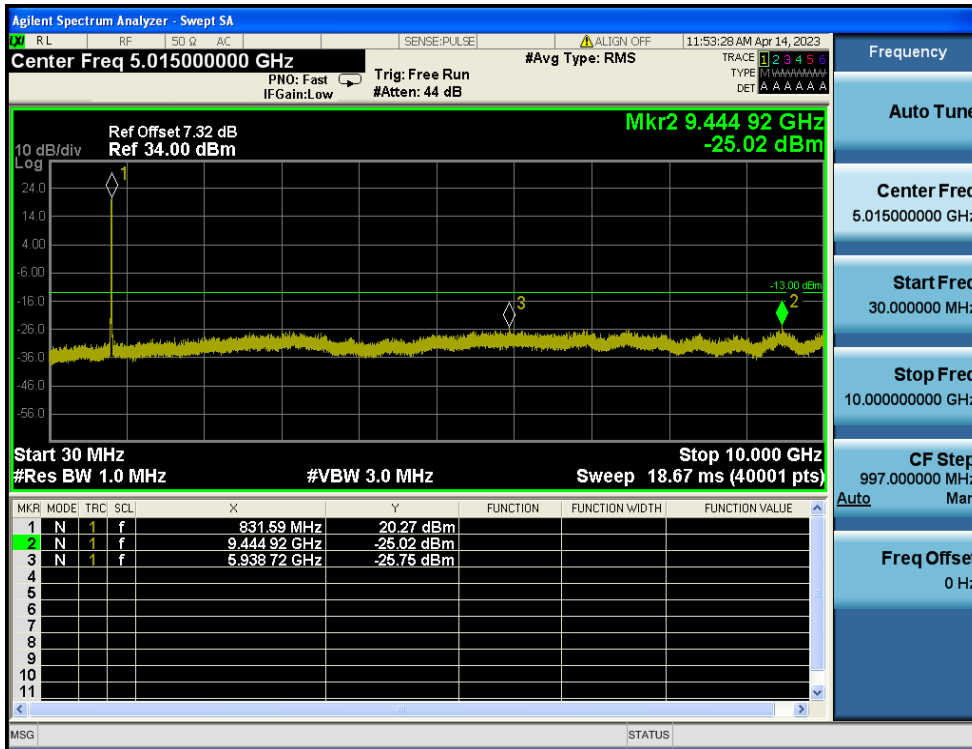

LTE Band 12 / 1.4MHz / 16QAM - RB Size/Offset (1/5) - Low Channel

LTE Band 12 / 1.4MHz / QPSK - RB Size/Offset (3/3) - Mid Channel

LTE Band 12 / 1.4MHz / 16QAM - RB Size/Offset (3/2) - High Channel

8.4.2. LTE Band 13

LTE Band 13 / 10MHz / QPSK - RB Size/Offset (25/0) - Low Channel

LTE Band 13 / 5MHz / 16QAM - RB Size/Offset (12/6) - Low Channel

LTE Band 13 / 5MHz / 16QAM - RB Size/Offset (12/13) - Mid Channel

8.4.3. LTE Band 5

LTE Band 5 / 10MHz / 16QAM - RB Size/Offset (50/0) - Low Channel

LTE Band 5 / 10MHz / QPSK - RB Size/Offset (1/0) - Mid Channel

LTE Band 5 / 10MHz / QPSK - RB Size/Offset (25/0) - High Channel

LTE Band 5 / 5MHz / QPSK - RB Size/Offset (12/6) - Low Channel