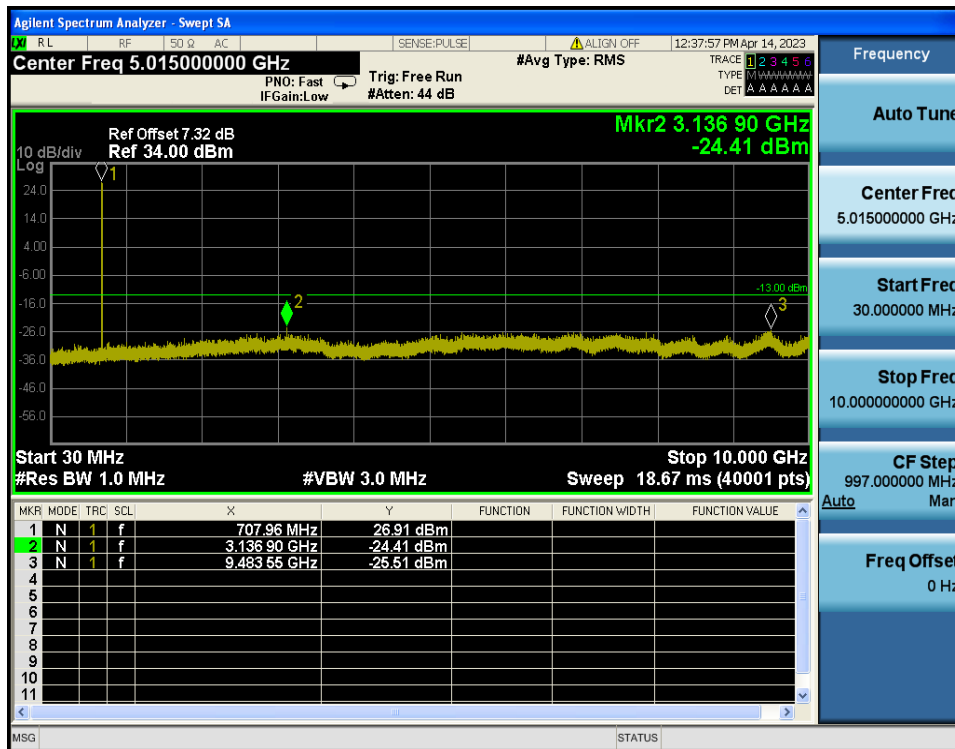

LTE Band 12 / 5MHz / QPSK - RB Size/Offset (12/0) - High Channel

LTE Band 12 / 3MHz / 16QAM - RB Size/Offset (1/7) - Low Channel

LTE Band 12 / 3MHz / 16QAM - RB Size/Offset (1/7) - Mid Channel

LTE Band 12 / 3MHz / QPSK - RB Size/Offset (8/4) - High Channel

LTE Band 12 / 1.4MHz / 16QAM - RB Size/Offset (1/5) - Low Channel

LTE Band 12 / 1.4MHz / QPSK - RB Size/Offset (3/3) - Mid Channel

LTE Band 12 / 1.4MHz / 16QAM - RB Size/Offset (3/2) - High Channel

8.4.2. LTE Band 13