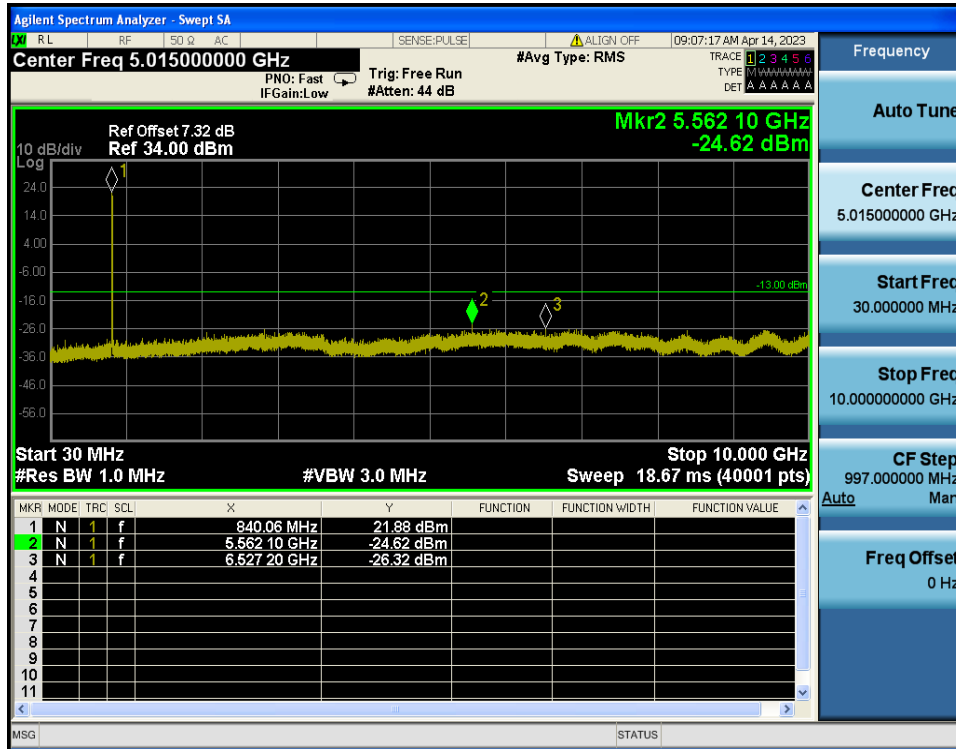

LTE Band 12 / 1.4MHz / 16QAM - RB Size/Offset (1/5) - Low Channel

LTE Band 12 / 1.4MHz / QPSK - RB Size/Offset (3/3) - Mid Channel

LTE Band 12 / 1.4MHz / 16QAM - RB Size/Offset (3/2) - High Channel

8.4.2. LTE Band 13

LTE Band 13 / 10MHz / QPSK - RB Size/Offset (25/0) - Low Channel

LTE Band 13 / 5MHz / 16QAM - RB Size/Offset (12/6) - Low Channel

LTE Band 13 / 5MHz / 16QAM - RB Size/Offset (12/13) - Mid Channel

8.4.3. LTE Band 5

LTE Band 5 / 10MHz / 16QAM - RB Size/Offset (50/0) - Low Channel

LTE Band 5 / 10MHz / QPSK - RB Size/Offset (1/0) - Mid Channel

LTE Band 5 / 10MHz / QPSK - RB Size/Offset (25/0) - High Channel

LTE Band 5 / 5MHz / QPSK - RB Size/Offset (12/6) - Low Channel