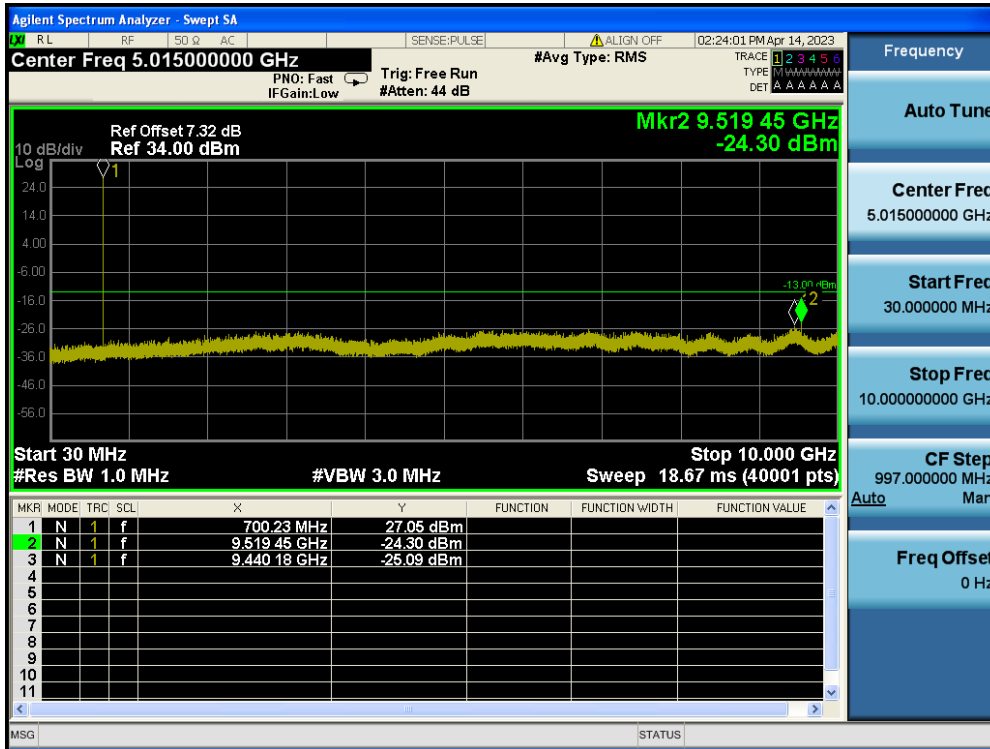

LTE Band 12 / 10MHz / QPSK - RB Size/Offset (1/0) - Low Channel

LTE Band 12 / 10MHz / 16QAM - RB Size/Offset (1/49) - Mid Channel

LTE Band 12 / 5MHz / 16QAM - RB Size/Offset (1/12) - Low Channel

LTE Band 12 / 5MHz / QPSK - RB Size/Offset (1/24) - Mid Channel

LTE Band 12 / 5MHz / QPSK - RB Size/Offset (12/0) - High Channel

LTE Band 12 / 3MHz / 16QAM - RB Size/Offset (1/7) - Low Channel

LTE Band 12 / 3MHz / 16QAM - RB Size/Offset (1/7) - Mid Channel

LTE Band 12 / 3MHz / QPSK - RB Size/Offset (8/4) - High Channel

LTE Band 12 / 1.4MHz / 16QAM - RB Size/Offset (1/5) - Low Channel

LTE Band 12 / 1.4MHz / QPSK - RB Size/Offset (3/3) - Mid Channel

LTE Band 12 / 1.4MHz / 16QAM - RB Size/Offset (3/2) - High Channel

8.4.2. LTE Band 13