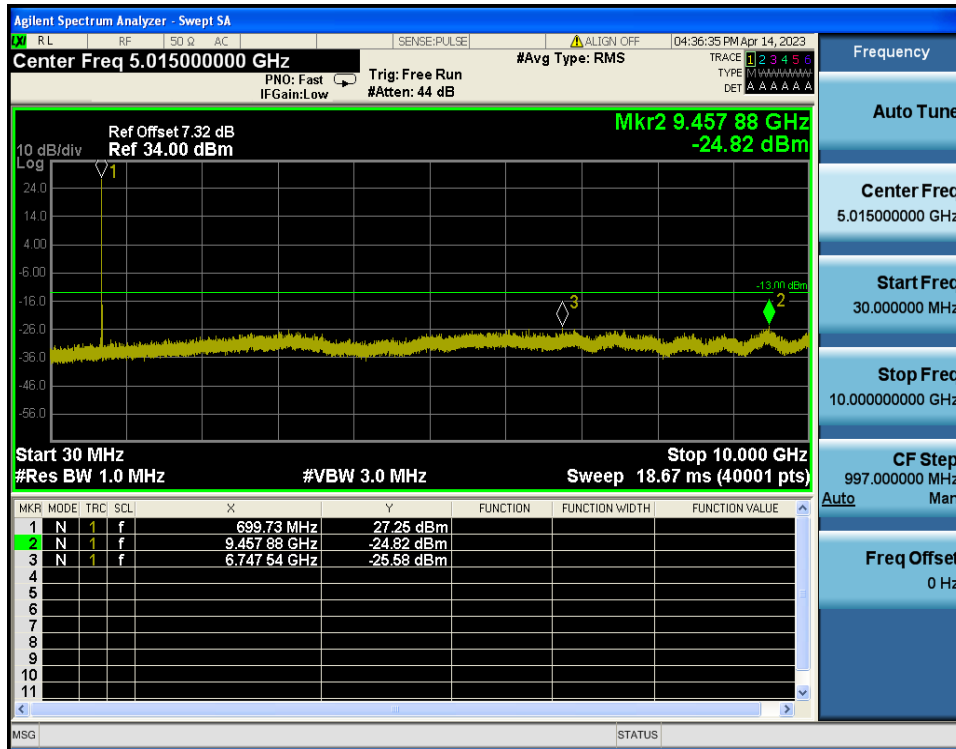

- Upper Extended Band Edge

LTE Band 2 / 3MHz / QPSK - RB Size/Offset (8/4)

- Lower Band Edge

LTE Band 2 / 1.4MHz / QPSK - RB Size/Offset (3/0)

- Lower Extended Band Edge

LTE Band 2 / 1.4MHz / QPSK - RB Size/Offset (3/2)

- Upper Band Edge

LTE Band 2 / 1.4MHz / 16QAM - RB Size/Offset (1/5)

- Upper Extended Band Edge

LTE Band 2 / 1.4MHz / QPSK - RB Size/Offset (3/0)

8.4. SPURIOUS AND HARMONICS EMISSIONS(Conducted)

8.4.1. LTE Band 12