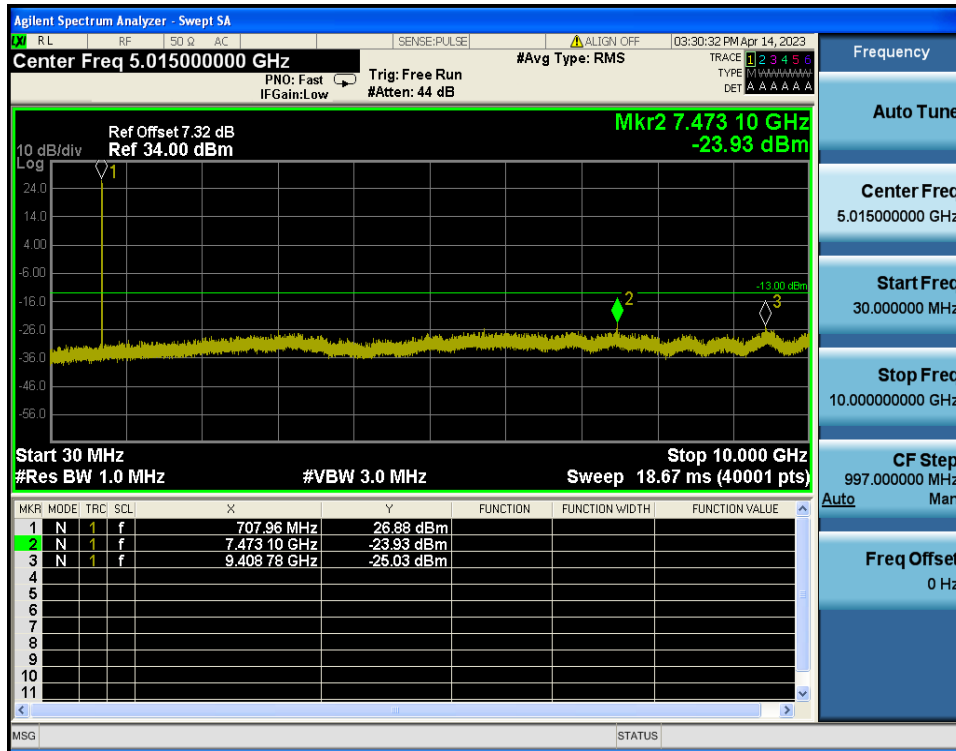

- Upper Band Edge

LTE Band 2 / 1.4MHz / 16QAM - RB Size/Offset (1/5)

- Upper Extended Band Edge

LTE Band 2 / 1.4MHz / QPSK - RB Size/Offset (3/0)

8.4. SPURIOUS AND HARMONICS EMISSIONS(Conducted)

8.4.1. LTE Band 12

LTE Band 12 / 10MHz / QPSK - RB Size/Offset (1/0) - Low Channel

LTE Band 12 / 10MHz / 16QAM - RB Size/Offset (1/49) - Mid Channel

LTE Band 12 / 5MHz / 16QAM - RB Size/Offset (1/12) - Low Channel

LTE Band 12 / 5MHz / QPSK - RB Size/Offset (1/24) - Mid Channel

LTE Band 12 / 5MHz / QPSK - RB Size/Offset (12/0) - High Channel

LTE Band 12 / 3MHz / 16QAM - RB Size/Offset (1/7) - Low Channel

LTE Band 12 / 3MHz / 16QAM - RB Size/Offset (1/7) - Mid Channel

LTE Band 12 / 3MHz / QPSK - RB Size/Offset (8/4) - High Channel