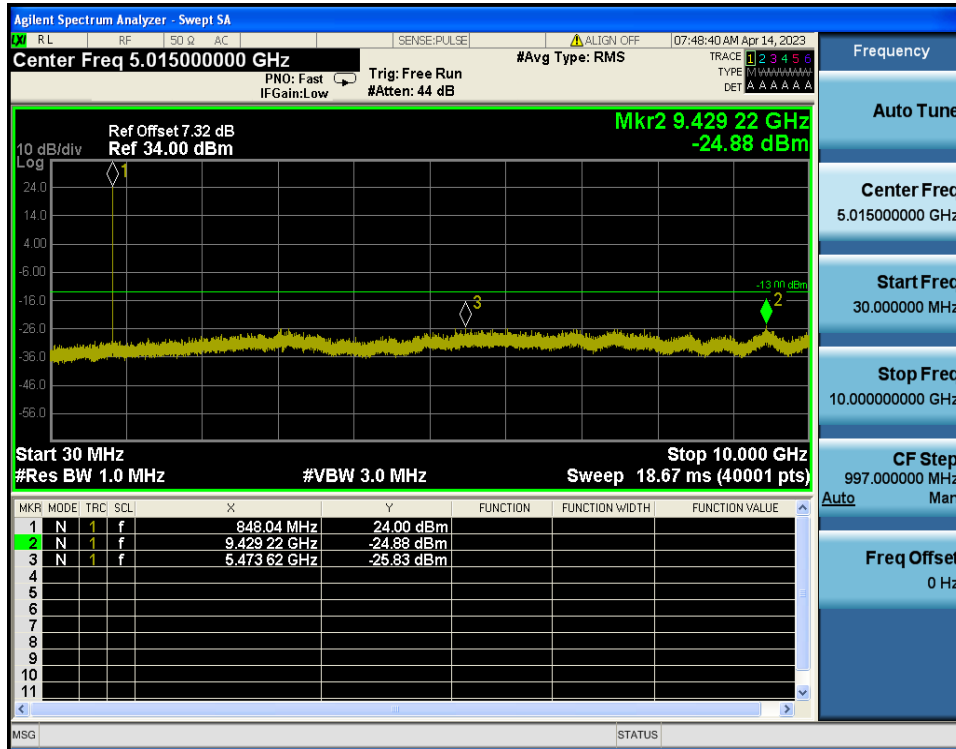

LTE Band 5 / 10MHz / 16QAM - RB Size/Offset (50/0) - Low Channel

LTE Band 5 / 10MHz / QPSK - RB Size/Offset (1/0) - Mid Channel

LTE Band 5 / 10MHz / QPSK - RB Size/Offset (25/0) - High Channel

LTE Band 5 / 5MHz / QPSK - RB Size/Offset (12/6) - Low Channel

LTE Band 5 / 5MHz / QPSK - RB Size/Offset (25/0) - Mid Channel

LTE Band 5 / 5MHz / QPSK - RB Size/Offset (25/0) - High Channel

LTE Band 5 / 3MHz / 16QAM - RB Size/Offset (8/4) - Low Channel

LTE Band 5 / 3MHz / QPSK - RB Size/Offset (1/0) - Mid Channel

LTE Band 5 / 3MHz / QPSK - RB Size/Offset (8/7) - High Channel

LTE Band 5 / 1.4MHz / QPSK - RB Size/Offset (3/3) - Low Channel

LTE Band 5 / 1.4MHz / QPSK - RB Size/Offset (3/2) - Mid Channel

LTE Band 5 / 1.4MHz / QPSK - RB Size/Offset (1/5) - High Channel