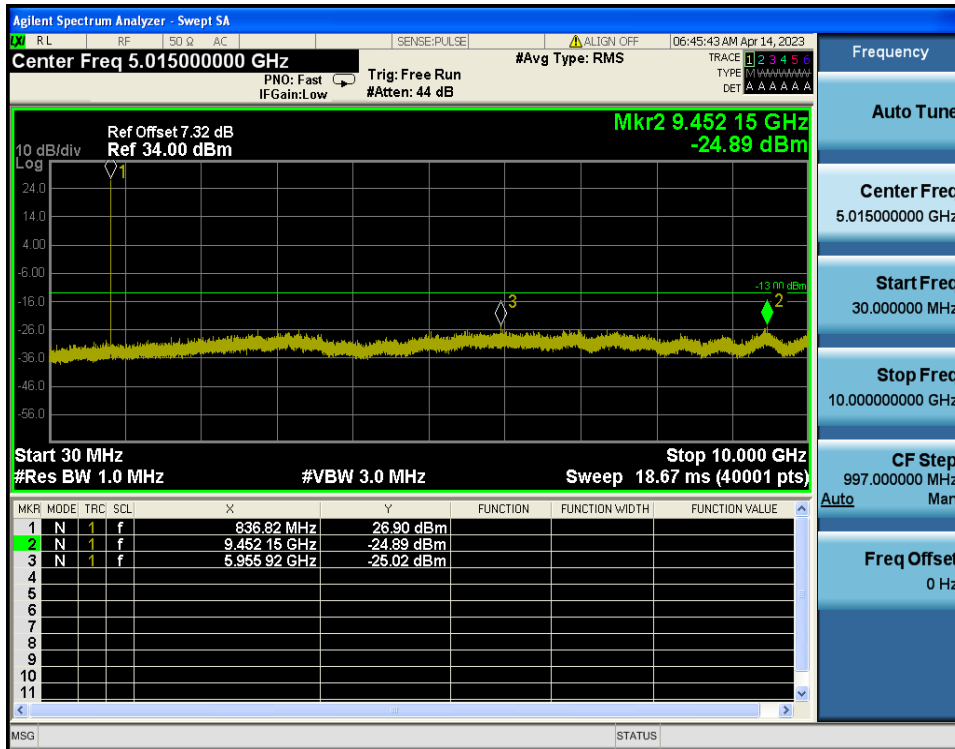

LTE Band 5 / 10MHz / 16QAM - RB Size/Offset (50/0) - Low Channel

LTE Band 5 / 10MHz / QPSK - RB Size/Offset (1/0) - Mid Channel

LTE Band 5 / 10MHz / QPSK - RB Size/Offset (25/0) - High Channel

LTE Band 5 / 5MHz / QPSK - RB Size/Offset (12/6) - Low Channel

LTE Band 5 / 5MHz / QPSK - RB Size/Offset (25/0) - Mid Channel

LTE Band 5 / 5MHz / QPSK - RB Size/Offset (25/0) - High Channel

LTE Band 5 / 3MHz / 16QAM - RB Size/Offset (8/4) - Low Channel

LTE Band 5 / 3MHz / QPSK - RB Size/Offset (1/0) - Mid Channel

LTE Band 5 / 3MHz / QPSK - RB Size/Offset (8/7) - High Channel

LTE Band 5 / 1.4MHz / QPSK - RB Size/Offset (3/3) - Low Channel

LTE Band 5 / 1.4MHz / QPSK - RB Size/Offset (3/2) - Mid Channel

LTE Band 5 / 1.4MHz / QPSK - RB Size/Offset (1/5) - High Channel