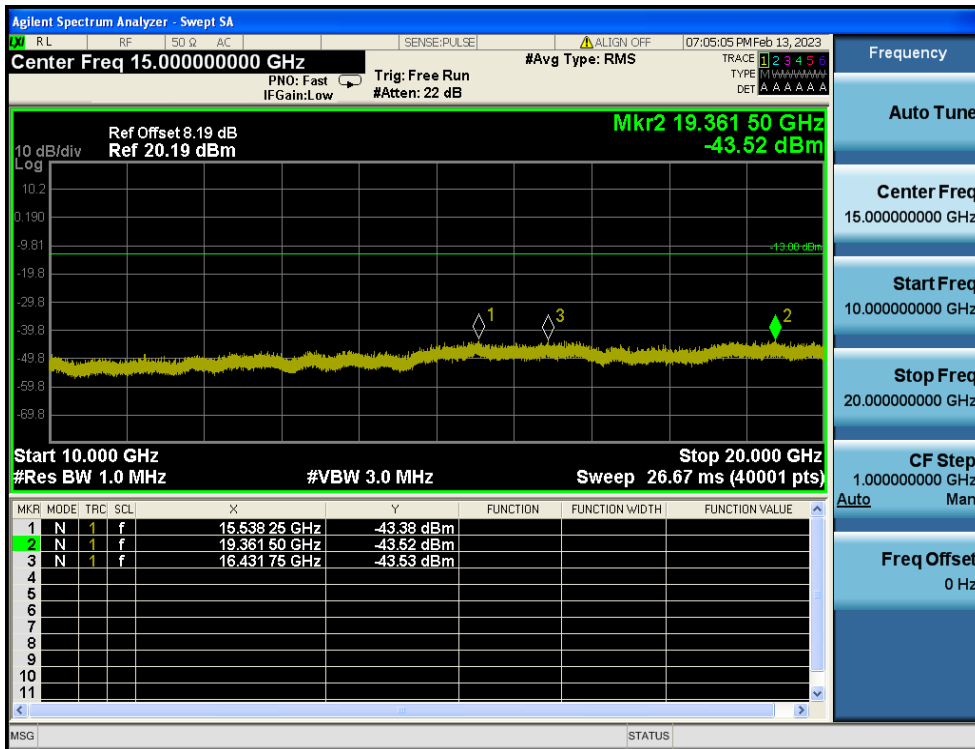

LTE Band 2 / 5MHz / QPSK - RB Size/Offset (12/0) - Mid Channel

LTE Band 2 / 5MHz / QPSK - RB Size/Offset (12/13) - High Channel

LTE Band 2 / 5MHz / QPSK - RB Size/Offset (12/13) - High Channel

LTE Band 2 / 3MHz / 16QAM - RB Size/Offset (1/7) - Low Channel

LTE Band 2 / 3MHz / 16QAM - RB Size/Offset (1/7) - Low Channel

LTE Band 2 / 3MHz / 16QAM - RB Size/Offset (1/14) - Mid Channel

LTE Band 2 / 3MHz / 16QAM - RB Size/Offset (1/14) - Mid Channel

LTE Band 2 / 3MHz / QPSK - RB Size/Offset (8/4) - High Channel

LTE Band 2 / 3MHz / QPSK - RB Size/Offset (8/4) - High Channel

LTE Band 2 / 1.4MHz / 16QAM - RB Size/Offset (1/2) - Low Channel

LTE Band 2 / 1.4MHz / 16QAM - RB Size/Offset (1/2) - Low Channel

LTE Band 2 / 1.4MHz / QPSK - RB Size/Offset (1/5) - Mid Channel