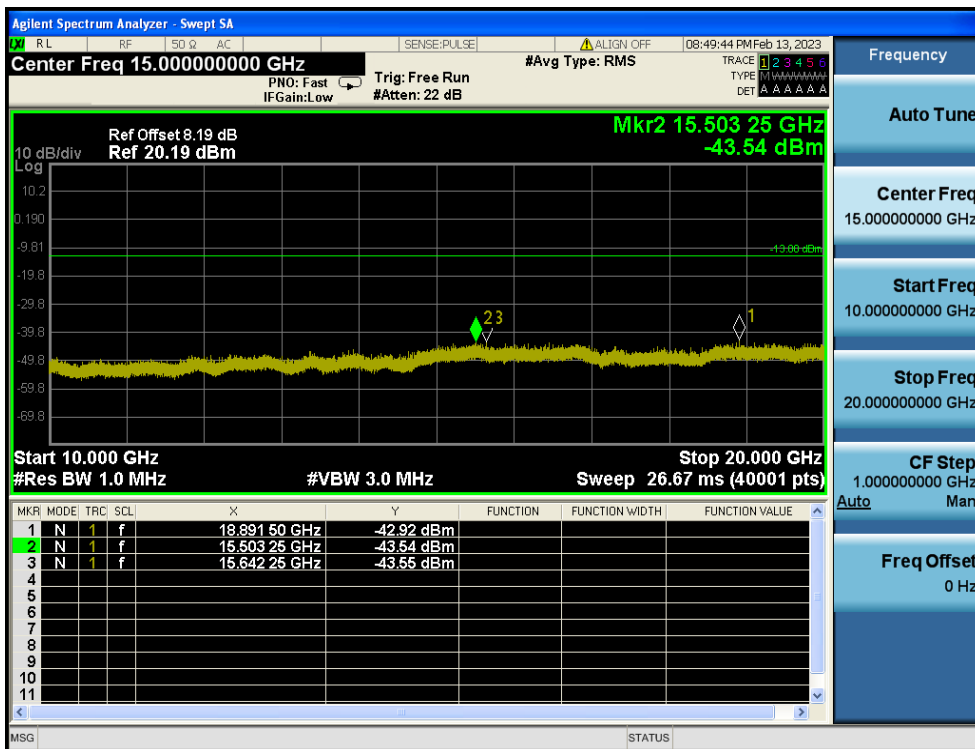

LTE Band 4 / 1.4MHz / 16QAM - RB Size/Offset (3/2) - Low Channel

LTE Band 4 / 1.4MHz / 16QAM - RB Size/Offset (3/2) - Low Channel

LTE Band 4 / 1.4MHz / QPSK - RB Size/Offset (6/0) - Mid Channel

LTE Band 4 / 1.4MHz / QPSK - RB Size/Offset (6/0) - Mid Channel

LTE Band 4 / 1.4MHz / 16QAM - RB Size/Offset (1/5) - High Channel

LTE Band 4 / 1.4MHz / 16QAM - RB Size/Offset (1/5) - High Channel

8.4.5. LTE Band 2

LTE Band 2 / 20MHz / 16QAM - RB Size/Offset (50/25) - Low Channel

LTE Band 2 / 20MHz / 16QAM - RB Size/Offset (50/25) - Low Channel

LTE Band 2 / 20MHz / 16QAM - RB Size/Offset (1/50) - Mid Channel

LTE Band 2 / 20MHz / 16QAM - RB Size/Offset (1/50) - Mid Channel

LTE Band 2 / 20MHz / QPSK - RB Size/Offset (1/99) - High Channel