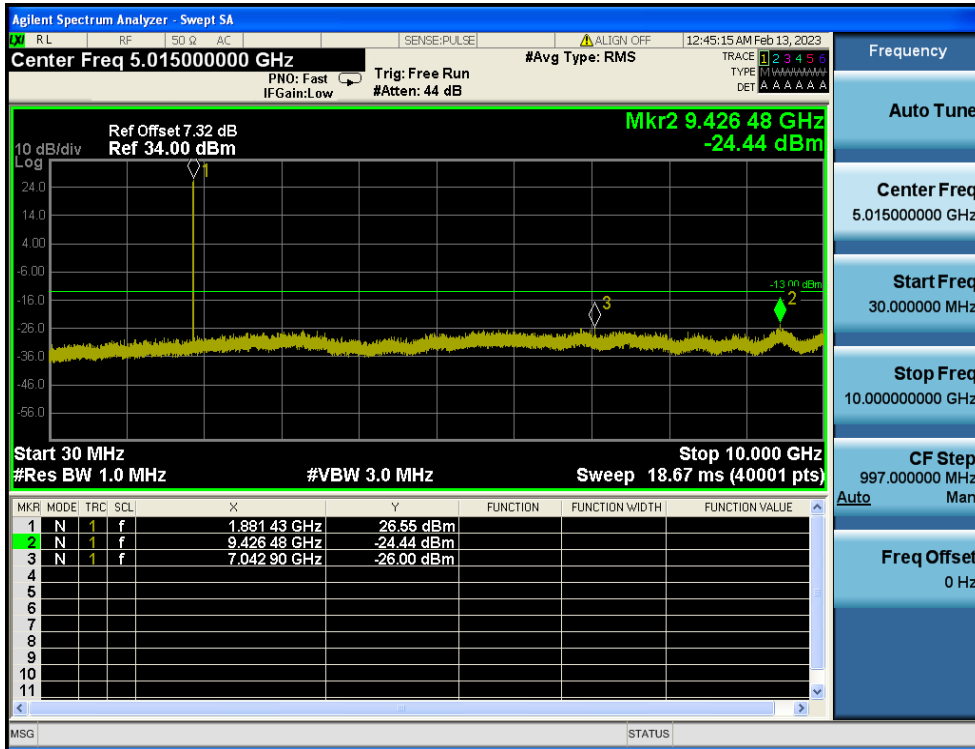

LTE Band 2 / 10MHz / QPSK - RB Size/Offset (1/49) - High Channel

LTE Band 2 / 5MHz / QPSK - RB Size/Offset (1/24) - Low Channel

LTE Band 2 / 5MHz / QPSK - RB Size/Offset (1/24) - Low Channel

LTE Band 2 / 5MHz / QPSK - RB Size/Offset (12/0) - Mid Channel

LTE Band 2 / 5MHz / QPSK - RB Size/Offset (12/0) - Mid Channel

LTE Band 2 / 5MHz / QPSK - RB Size/Offset (12/13) - High Channel

LTE Band 2 / 5MHz / QPSK - RB Size/Offset (12/13) - High Channel

LTE Band 2 / 3MHz / 16QAM - RB Size/Offset (1/7) - Low Channel

LTE Band 2 / 3MHz / 16QAM - RB Size/Offset (1/7) - Low Channel

LTE Band 2 / 3MHz / 16QAM - RB Size/Offset (1/14) - Mid Channel

LTE Band 2 / 3MHz / 16QAM - RB Size/Offset (1/14) - Mid Channel

LTE Band 2 / 3MHz / QPSK - RB Size/Offset (8/4) - High Channel