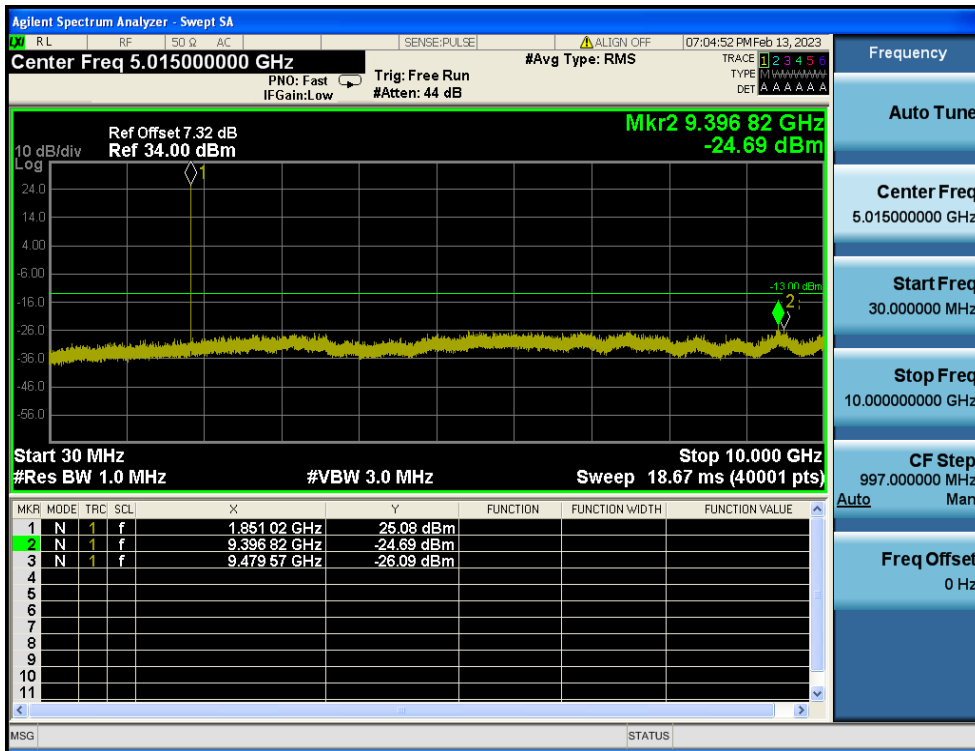

LTE Band 2 / 5MHz / QPSK - RB Size/Offset (12/0) - Mid Channel

LTE Band 2 / 5MHz / QPSK - RB Size/Offset (12/13) - High Channel

LTE Band 2 / 5MHz / QPSK - RB Size/Offset (12/13) - High Channel

LTE Band 2 / 3MHz / 16QAM - RB Size/Offset (1/7) - Low Channel

LTE Band 2 / 3MHz / 16QAM - RB Size/Offset (1/7) - Low Channel

LTE Band 2 / 3MHz / 16QAM - RB Size/Offset (1/14) - Mid Channel

LTE Band 2 / 3MHz / 16QAM - RB Size/Offset (1/14) - Mid Channel

LTE Band 2 / 3MHz / QPSK - RB Size/Offset (8/4) - High Channel

LTE Band 2 / 3MHz / QPSK - RB Size/Offset (8/4) - High Channel

LTE Band 2 / 1.4MHz / 16QAM - RB Size/Offset (1/2) - Low Channel

LTE Band 2 / 1.4MHz / 16QAM - RB Size/Offset (1/2) - Low Channel

LTE Band 2 / 1.4MHz / QPSK - RB Size/Offset (1/5) - Mid Channel