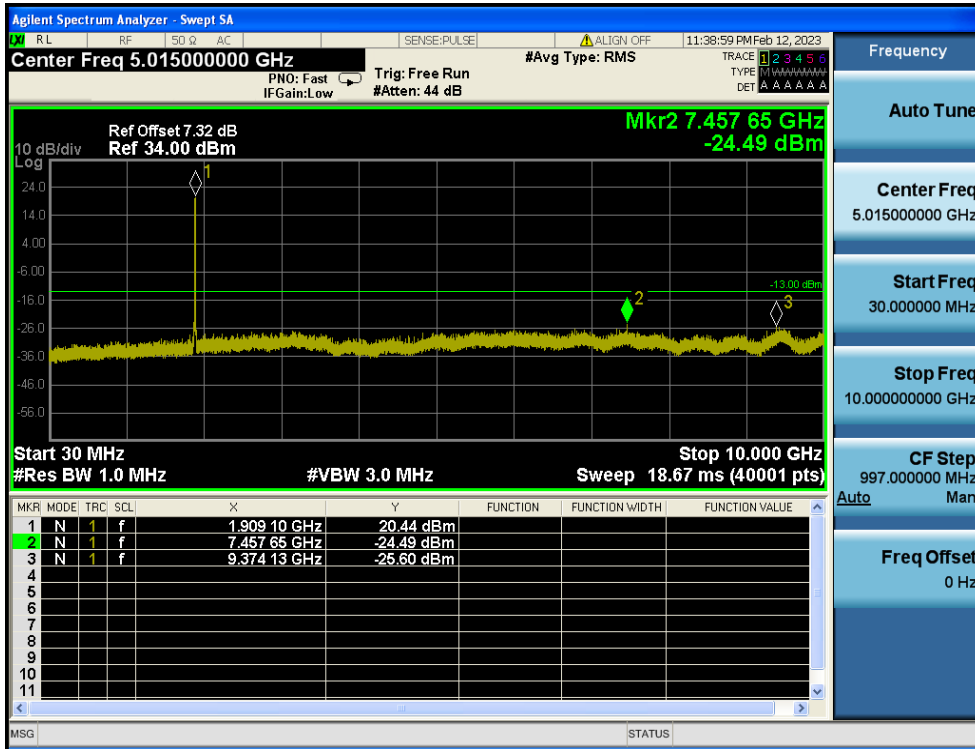

LTE Band 2 / 20MHz / 16QAM - RB Size/Offset (50/25) - Low Channel

LTE Band 2 / 20MHz / 16QAM - RB Size/Offset (1/50) - Mid Channel

LTE Band 2 / 20MHz / 16QAM - RB Size/Offset (1/50) - Mid Channel

LTE Band 2 / 20MHz / QPSK - RB Size/Offset (1/99) - High Channel

LTE Band 2 / 20MHz / QPSK - RB Size/Offset (1/99) - High Channel

LTE Band 2 / 15MHz / QPSK - RB Size/Offset (1/74) - Low Channel

LTE Band 2 / 15MHz / QPSK - RB Size/Offset (1/74) - Low Channel

LTE Band 2 / 15MHz / QPSK - RB Size/Offset (36/18) - Mid Channel

LTE Band 2 / 15MHz / QPSK - RB Size/Offset (36/18) - Mid Channel

LTE Band 2 / 15MHz / QPSK - RB Size/Offset (36/39) - High Channel

LTE Band 2 / 15MHz / QPSK - RB Size/Offset (36/39) - High Channel

LTE Band 2 / 10MHz / 16QAM - RB Size/Offset (25/25) - Low Channel