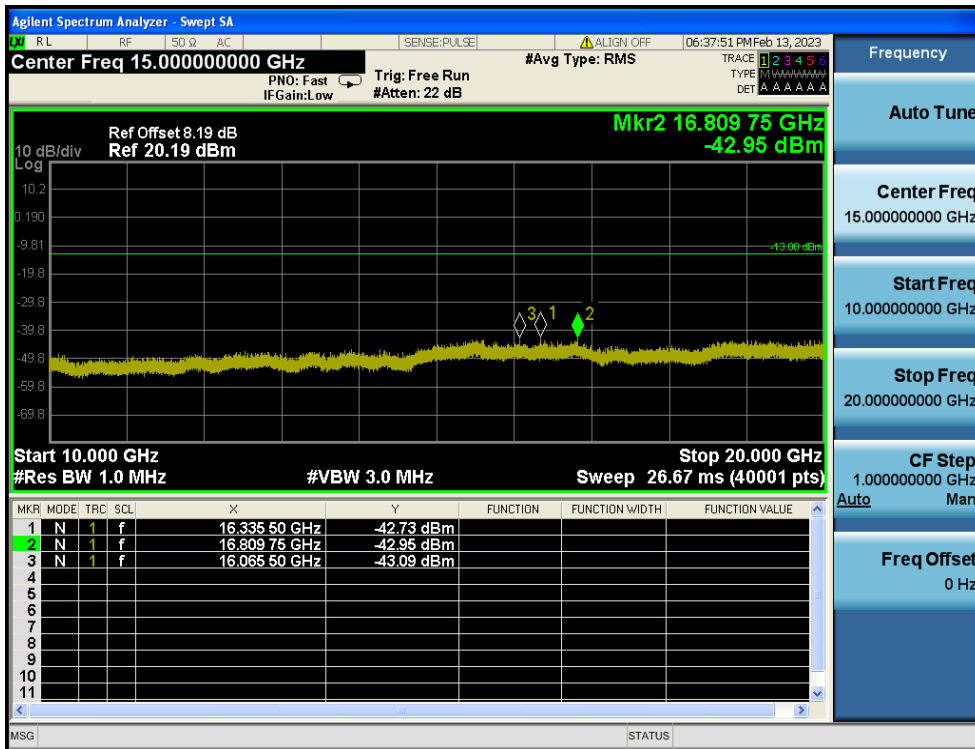

LTE Band 2 / 3MHz / 16QAM - RB Size/Offset (1/7) - Low Channel

LTE Band 2 / 3MHz / 16QAM - RB Size/Offset (1/14) - Mid Channel

LTE Band 2 / 3MHz / 16QAM - RB Size/Offset (1/14) - Mid Channel

LTE Band 2 / 3MHz / QPSK - RB Size/Offset (8/4) - High Channel

LTE Band 2 / 3MHz / QPSK - RB Size/Offset (8/4) - High Channel

LTE Band 2 / 1.4MHz / 16QAM - RB Size/Offset (1/2) - Low Channel

LTE Band 2 / 1.4MHz / 16QAM - RB Size/Offset (1/2) - Low Channel

LTE Band 2 / 1.4MHz / QPSK - RB Size/Offset (1/5) - Mid Channel

LTE Band 2 / 1.4MHz / QPSK - RB Size/Offset (1/5) - Mid Channel

LTE Band 2 / 1.4MHz / QPSK - RB Size/Offset (6/0) - High Channel

LTE Band 2 / 1.4MHz / QPSK - RB Size/Offset (6/0) - High Channel