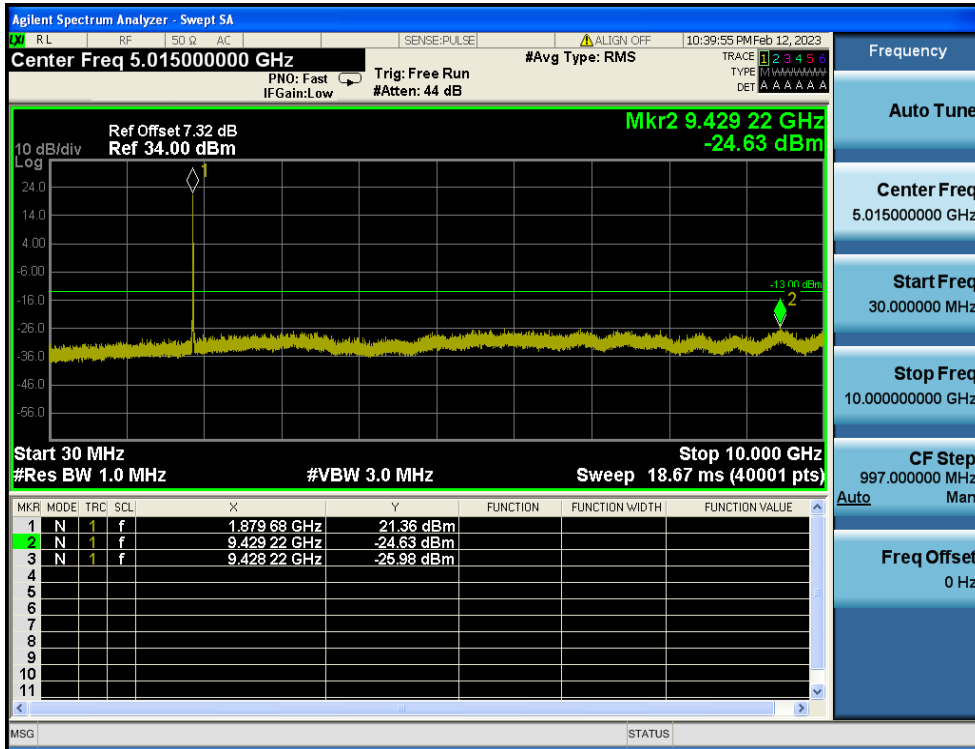

LTE Band 2 / 20MHz / QPSK - RB Size/Offset (1/99) - High Channel

LTE Band 2 / 15MHz / QPSK - RB Size/Offset (1/74) - Low Channel

LTE Band 2 / 15MHz / QPSK - RB Size/Offset (1/74) - Low Channel

LTE Band 2 / 15MHz / QPSK - RB Size/Offset (36/18) - Mid Channel

LTE Band 2 / 15MHz / QPSK - RB Size/Offset (36/18) - Mid Channel

LTE Band 2 / 15MHz / QPSK - RB Size/Offset (36/39) - High Channel

LTE Band 2 / 15MHz / QPSK - RB Size/Offset (36/39) - High Channel

LTE Band 2 / 10MHz / 16QAM - RB Size/Offset (25/25) - Low Channel

LTE Band 2 / 10MHz / 16QAM - RB Size/Offset (25/25) - Low Channel

LTE Band 2 / 10MHz / QPSK - RB Size/Offset (25/0) - Mid Channel

LTE Band 2 / 10MHz / QPSK - RB Size/Offset (25/0) - Mid Channel

LTE Band 2 / 10MHz / QPSK - RB Size/Offset (1/49) - High Channel