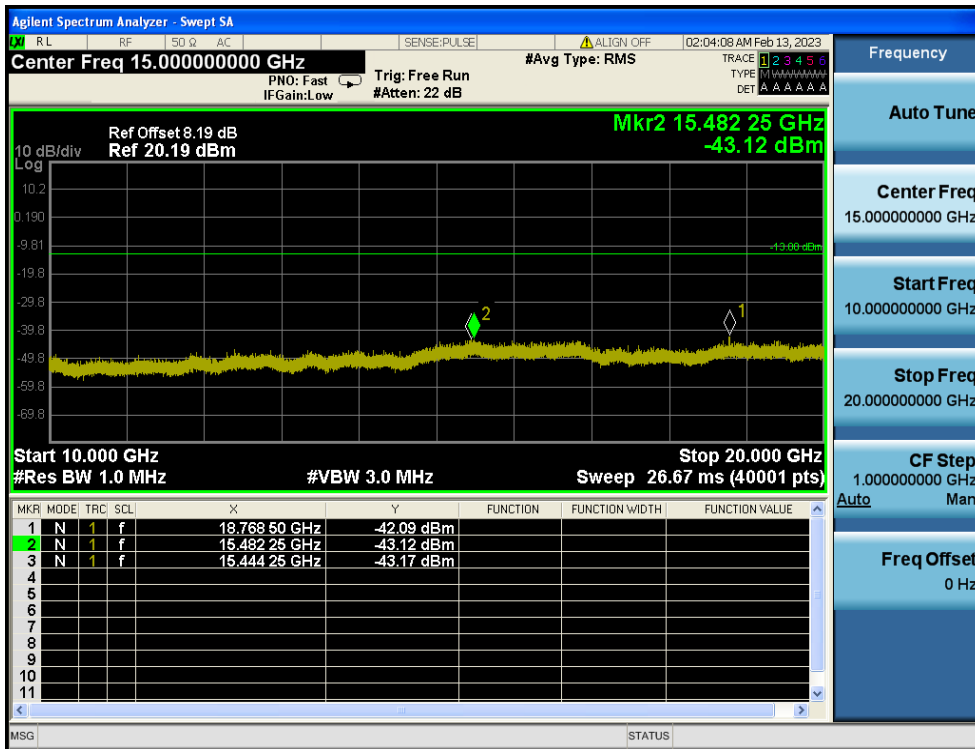

LTE Band 2 / 20MHz / QPSK - RB Size/Offset (1/99) - High Channel

LTE Band 2 / 15MHz / QPSK - RB Size/Offset (1/74) - Low Channel

LTE Band 2 / 15MHz / QPSK - RB Size/Offset (1/74) - Low Channel

LTE Band 2 / 15MHz / QPSK - RB Size/Offset (36/18) - Mid Channel

LTE Band 2 / 15MHz / QPSK - RB Size/Offset (36/18) - Mid Channel

LTE Band 2 / 15MHz / QPSK - RB Size/Offset (36/39) - High Channel

LTE Band 2 / 15MHz / QPSK - RB Size/Offset (36/39) - High Channel

LTE Band 2 / 10MHz / 16QAM - RB Size/Offset (25/25) - Low Channel

LTE Band 2 / 10MHz / 16QAM - RB Size/Offset (25/25) - Low Channel

LTE Band 2 / 10MHz / QPSK - RB Size/Offset (25/0) - Mid Channel

LTE Band 2 / 10MHz / QPSK - RB Size/Offset (25/0) - Mid Channel

LTE Band 2 / 10MHz / QPSK - RB Size/Offset (1/49) - High Channel