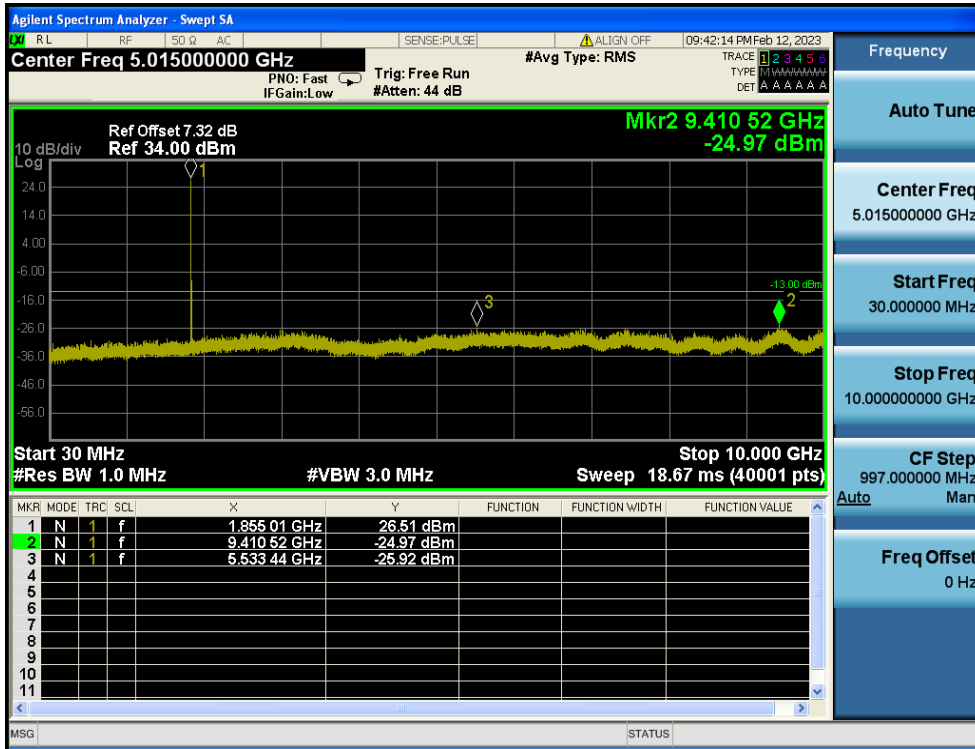

LTE Band 2 / 10MHz / 16QAM - RB Size/Offset (25/25) - Low Channel

LTE Band 2 / 10MHz / QPSK - RB Size/Offset (25/0) - Mid Channel

LTE Band 2 / 10MHz / QPSK - RB Size/Offset (25/0) - Mid Channel

LTE Band 2 / 10MHz / QPSK - RB Size/Offset (1/49) - High Channel

LTE Band 2 / 10MHz / QPSK - RB Size/Offset (1/49) - High Channel

LTE Band 2 / 5MHz / QPSK - RB Size/Offset (1/24) - Low Channel

LTE Band 2 / 5MHz / QPSK - RB Size/Offset (1/24) - Low Channel

LTE Band 2 / 5MHz / QPSK - RB Size/Offset (12/0) - Mid Channel