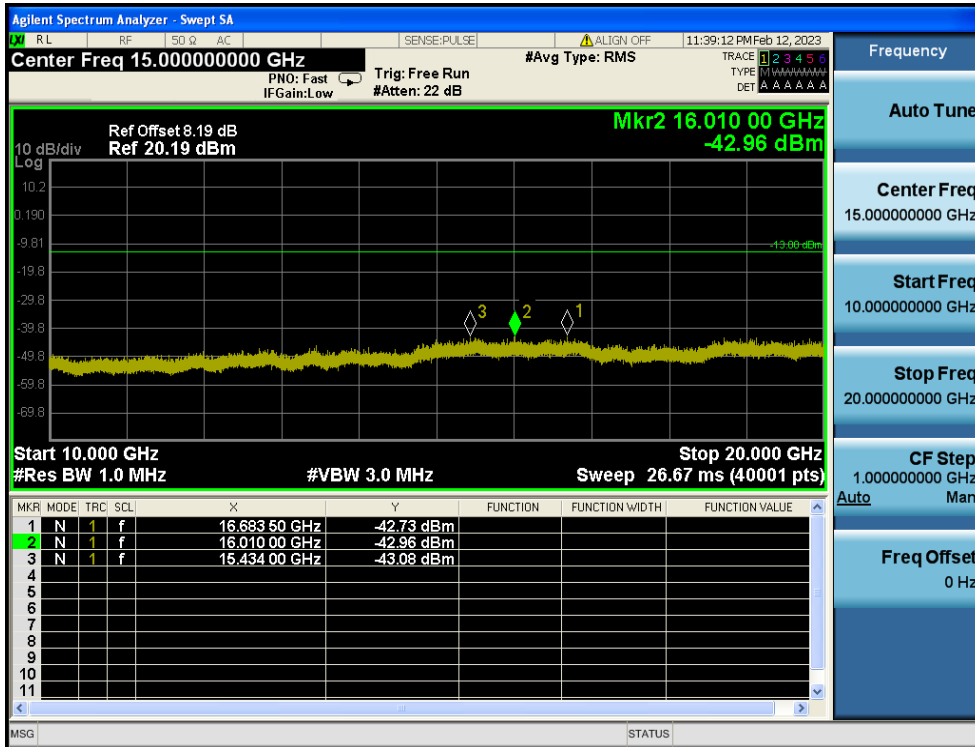

LTE Band 2 / 20MHz / 16QAM - RB Size/Offset (50/25) - Low Channel

LTE Band 2 / 20MHz / 16QAM - RB Size/Offset (1/50) - Mid Channel

LTE Band 2 / 20MHz / 16QAM - RB Size/Offset (1/50) - Mid Channel

LTE Band 2 / 20MHz / QPSK - RB Size/Offset (1/99) - High Channel

LTE Band 2 / 20MHz / QPSK - RB Size/Offset (1/99) - High Channel

LTE Band 2 / 15MHz / QPSK - RB Size/Offset (1/74) - Low Channel

LTE Band 2 / 15MHz / QPSK - RB Size/Offset (1/74) - Low Channel

LTE Band 2 / 15MHz / QPSK - RB Size/Offset (36/18) - Mid Channel

LTE Band 2 / 15MHz / QPSK - RB Size/Offset (36/18) - Mid Channel

LTE Band 2 / 15MHz / QPSK - RB Size/Offset (36/39) - High Channel

LTE Band 2 / 15MHz / QPSK - RB Size/Offset (36/39) - High Channel

LTE Band 2 / 10MHz / 16QAM - RB Size/Offset (25/25) - Low Channel