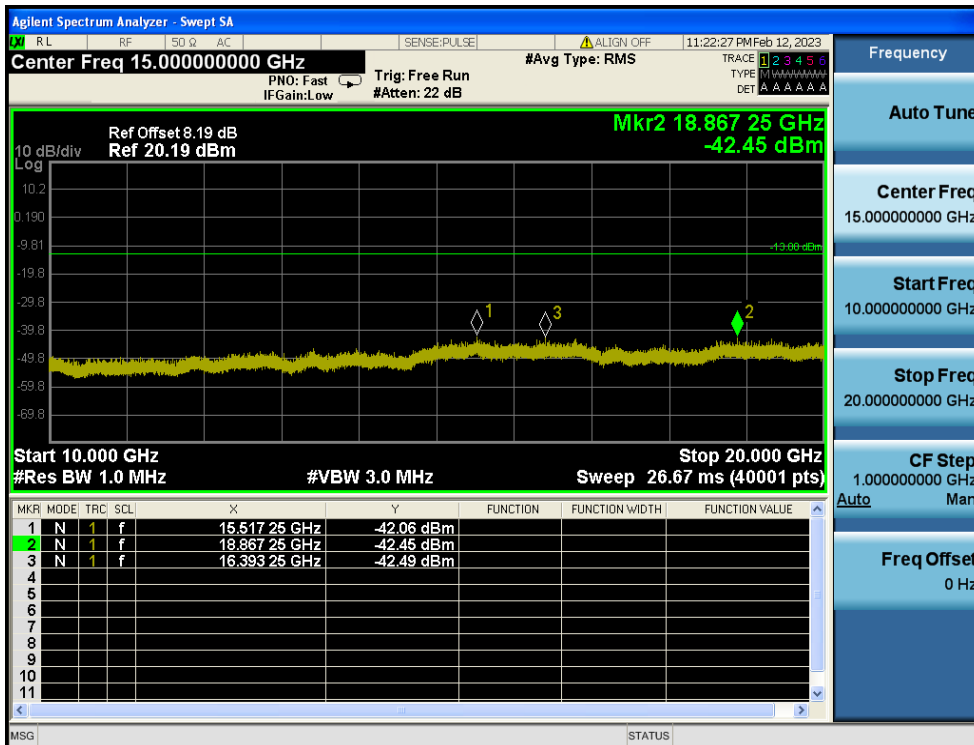

LTE Band 2 / 20MHz / 16QAM - RB Size/Offset (50/25) - Low Channel

LTE Band 2 / 20MHz / 16QAM - RB Size/Offset (1/50) - Mid Channel

LTE Band 2 / 20MHz / 16QAM - RB Size/Offset (1/50) - Mid Channel

LTE Band 2 / 20MHz / QPSK - RB Size/Offset (1/99) - High Channel

LTE Band 2 / 20MHz / QPSK - RB Size/Offset (1/99) - High Channel

LTE Band 2 / 15MHz / QPSK - RB Size/Offset (1/74) - Low Channel

LTE Band 2 / 15MHz / QPSK - RB Size/Offset (1/74) - Low Channel

LTE Band 2 / 15MHz / QPSK - RB Size/Offset (36/18) - Mid Channel

LTE Band 2 / 15MHz / QPSK - RB Size/Offset (36/18) - Mid Channel

LTE Band 2 / 15MHz / QPSK - RB Size/Offset (36/39) - High Channel

LTE Band 2 / 15MHz / QPSK - RB Size/Offset (36/39) - High Channel

LTE Band 2 / 10MHz / 16QAM - RB Size/Offset (25/25) - Low Channel