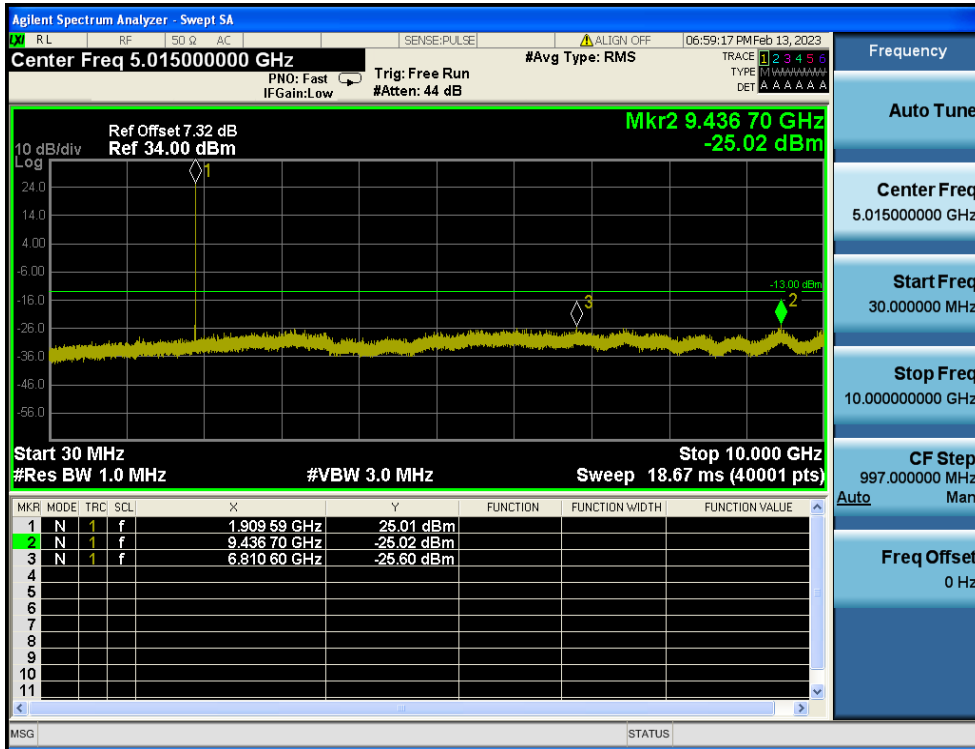

LTE Band 2 / 3MHz / 16QAM - RB Size/Offset (1/7) - Low Channel

LTE Band 2 / 3MHz / 16QAM - RB Size/Offset (1/14) - Mid Channel

LTE Band 2 / 3MHz / 16QAM - RB Size/Offset (1/14) - Mid Channel

LTE Band 2 / 3MHz / QPSK - RB Size/Offset (8/4) - High Channel

LTE Band 2 / 3MHz / QPSK - RB Size/Offset (8/4) - High Channel

LTE Band 2 / 1.4MHz / 16QAM - RB Size/Offset (1/2) - Low Channel

LTE Band 2 / 1.4MHz / 16QAM - RB Size/Offset (1/2) - Low Channel

LTE Band 2 / 1.4MHz / QPSK - RB Size/Offset (1/5) - Mid Channel

LTE Band 2 / 1.4MHz / QPSK - RB Size/Offset (1/5) - Mid Channel

LTE Band 2 / 1.4MHz / QPSK - RB Size/Offset (6/0) - High Channel

LTE Band 2 / 1.4MHz / QPSK - RB Size/Offset (6/0) - High Channel