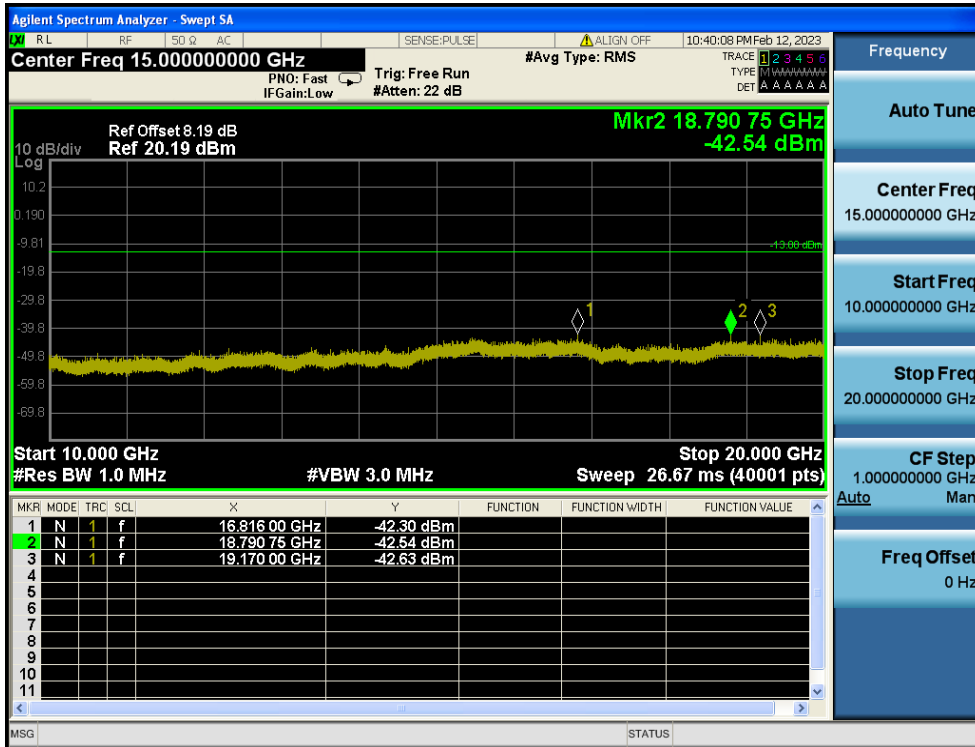

LTE Band 2 / 20MHz / QPSK - RB Size/Offset (1/99) - High Channel

LTE Band 2 / 15MHz / QPSK - RB Size/Offset (1/74) - Low Channel

LTE Band 2 / 15MHz / QPSK - RB Size/Offset (1/74) - Low Channel

LTE Band 2 / 15MHz / QPSK - RB Size/Offset (36/18) - Mid Channel

LTE Band 2 / 15MHz / QPSK - RB Size/Offset (36/18) - Mid Channel

LTE Band 2 / 15MHz / QPSK - RB Size/Offset (36/39) - High Channel

LTE Band 2 / 15MHz / QPSK - RB Size/Offset (36/39) - High Channel

LTE Band 2 / 10MHz / 16QAM - RB Size/Offset (25/25) - Low Channel

LTE Band 2 / 10MHz / 16QAM - RB Size/Offset (25/25) - Low Channel

LTE Band 2 / 10MHz / QPSK - RB Size/Offset (25/0) - Mid Channel

LTE Band 2 / 10MHz / QPSK - RB Size/Offset (25/0) - Mid Channel

LTE Band 2 / 10MHz / QPSK - RB Size/Offset (1/49) - High Channel