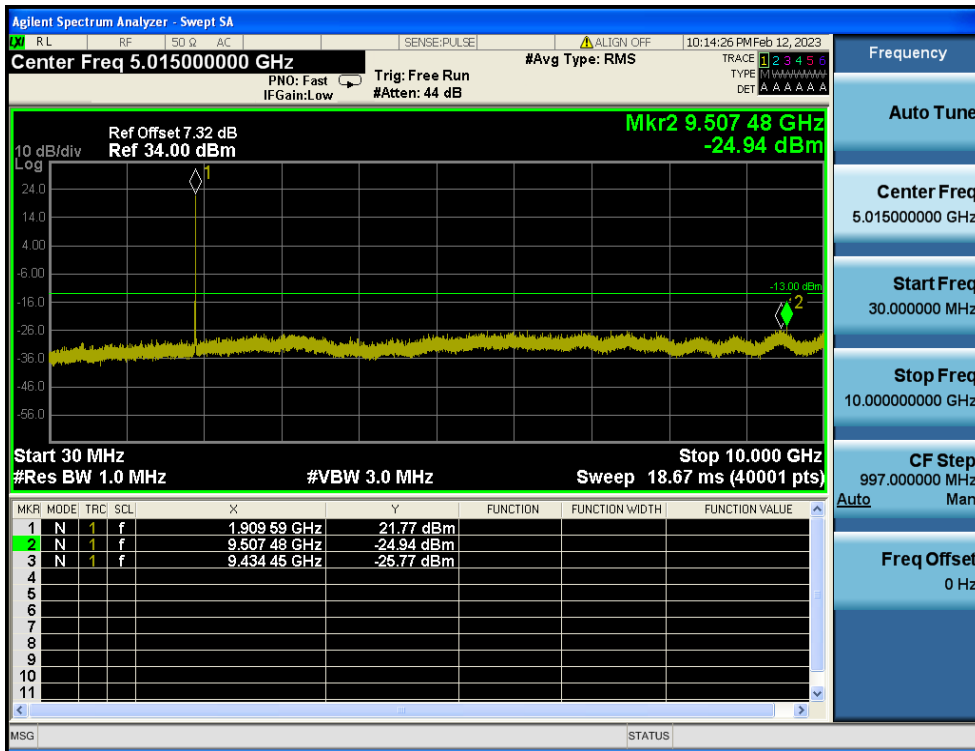

LTE Band 2 / 10MHz / QPSK - RB Size/Offset (1/49) - High Channel

LTE Band 2 / 5MHz / QPSK - RB Size/Offset (1/24) - Low Channel

LTE Band 2 / 5MHz / QPSK - RB Size/Offset (1/24) - Low Channel

LTE Band 2 / 5MHz / QPSK - RB Size/Offset (12/0) - Mid Channel

LTE Band 2 / 5MHz / QPSK - RB Size/Offset (12/0) - Mid Channel

LTE Band 2 / 5MHz / QPSK - RB Size/Offset (12/13) - High Channel

LTE Band 2 / 5MHz / QPSK - RB Size/Offset (12/13) - High Channel

LTE Band 2 / 3MHz / 16QAM - RB Size/Offset (1/7) - Low Channel