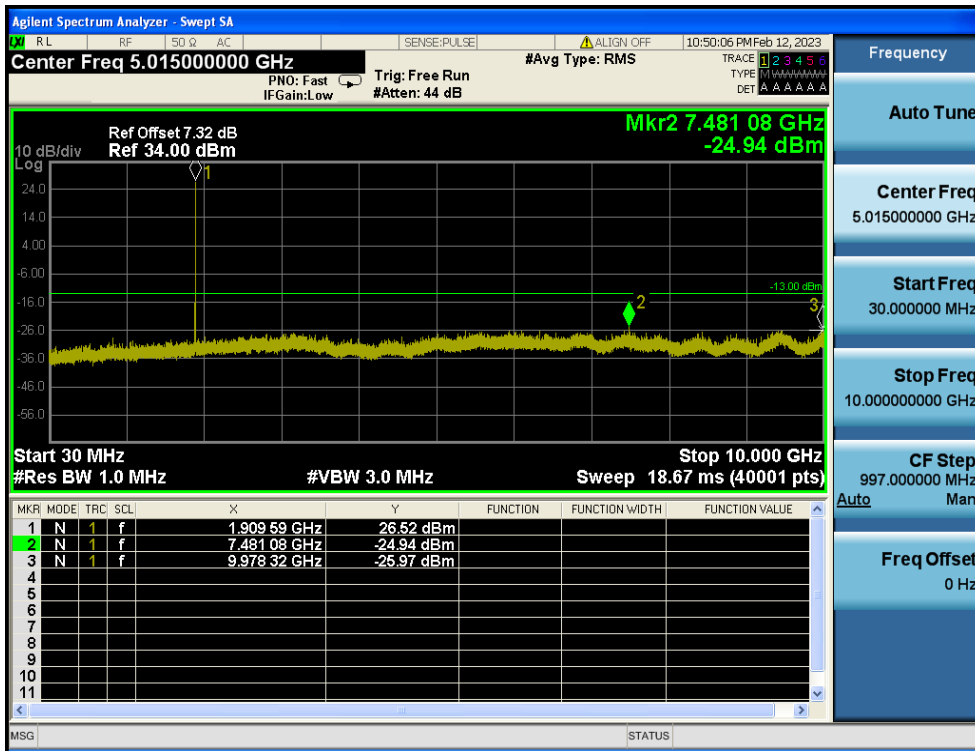

LTE Band 2 / 20MHz / QPSK - RB Size/Offset (1/99) - High Channel

LTE Band 2 / 15MHz / QPSK - RB Size/Offset (1/74) - Low Channel

LTE Band 2 / 15MHz / QPSK - RB Size/Offset (1/74) - Low Channel

LTE Band 2 / 15MHz / QPSK - RB Size/Offset (36/18) - Mid Channel

LTE Band 2 / 15MHz / QPSK - RB Size/Offset (36/18) - Mid Channel

LTE Band 2 / 15MHz / QPSK - RB Size/Offset (36/39) - High Channel

LTE Band 2 / 15MHz / QPSK - RB Size/Offset (36/39) - High Channel

LTE Band 2 / 10MHz / 16QAM - RB Size/Offset (25/25) - Low Channel

LTE Band 2 / 10MHz / 16QAM - RB Size/Offset (25/25) - Low Channel

LTE Band 2 / 10MHz / QPSK - RB Size/Offset (25/0) - Mid Channel

LTE Band 2 / 10MHz / QPSK - RB Size/Offset (25/0) - Mid Channel

LTE Band 2 / 10MHz / QPSK - RB Size/Offset (1/49) - High Channel