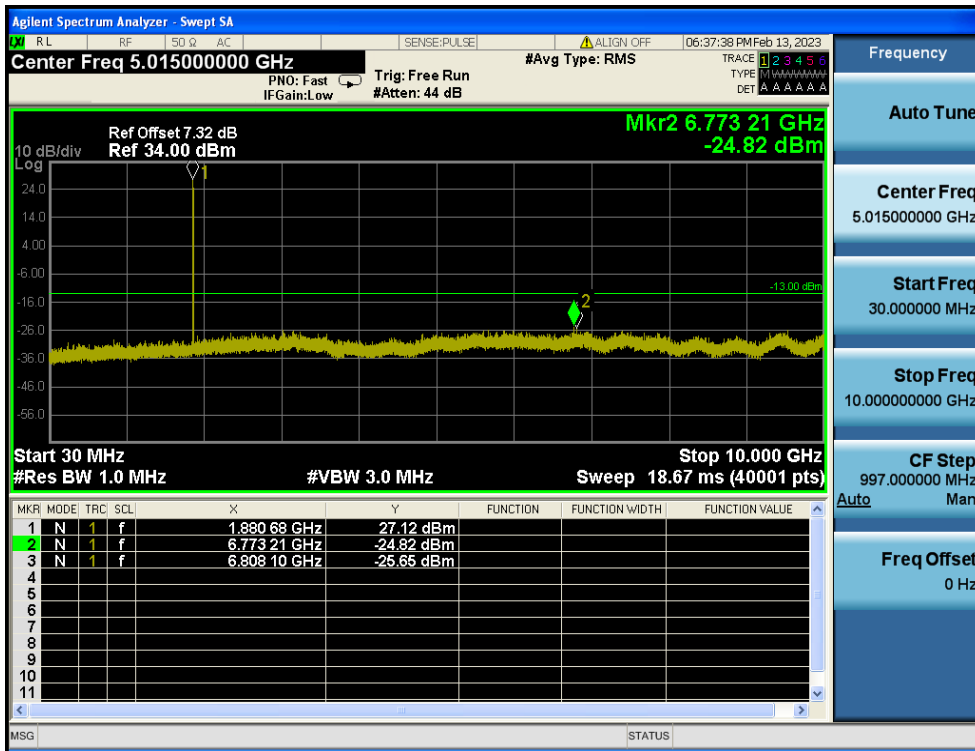

LTE Band 2 / 5MHz / QPSK - RB Size/Offset (12/0) - Mid Channel

LTE Band 2 / 5MHz / QPSK - RB Size/Offset (12/13) - High Channel

LTE Band 2 / 5MHz / QPSK - RB Size/Offset (12/13) - High Channel

LTE Band 2 / 3MHz / 16QAM - RB Size/Offset (1/7) - Low Channel

LTE Band 2 / 3MHz / 16QAM - RB Size/Offset (1/7) - Low Channel

LTE Band 2 / 3MHz / 16QAM - RB Size/Offset (1/14) - Mid Channel

LTE Band 2 / 3MHz / 16QAM - RB Size/Offset (1/14) - Mid Channel

LTE Band 2 / 3MHz / QPSK - RB Size/Offset (8/4) - High Channel

LTE Band 2 / 3MHz / QPSK - RB Size/Offset (8/4) - High Channel

LTE Band 2 / 1.4MHz / 16QAM - RB Size/Offset (1/2) - Low Channel

LTE Band 2 / 1.4MHz / 16QAM - RB Size/Offset (1/2) - Low Channel

LTE Band 2 / 1.4MHz / QPSK - RB Size/Offset (1/5) - Mid Channel