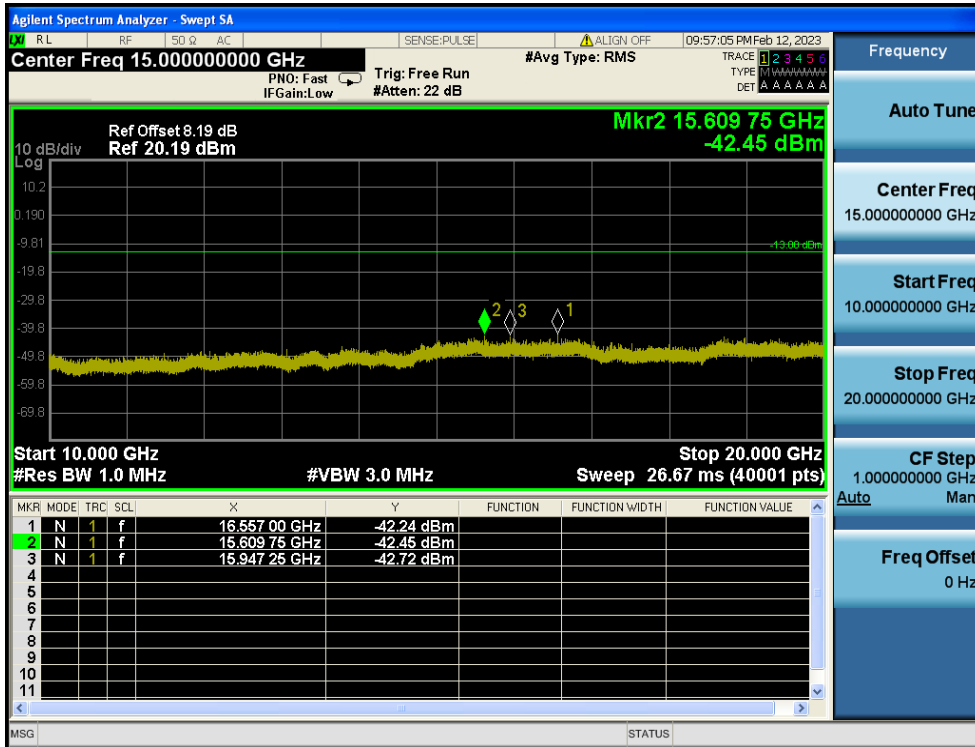

LTE Band 2 / 10MHz / 16QAM - RB Size/Offset (25/25) - Low Channel

LTE Band 2 / 10MHz / QPSK - RB Size/Offset (25/0) - Mid Channel

LTE Band 2 / 10MHz / QPSK - RB Size/Offset (25/0) - Mid Channel

LTE Band 2 / 10MHz / QPSK - RB Size/Offset (1/49) - High Channel

LTE Band 2 / 10MHz / QPSK - RB Size/Offset (1/49) - High Channel

LTE Band 2 / 5MHz / QPSK - RB Size/Offset (1/24) - Low Channel

LTE Band 2 / 5MHz / QPSK - RB Size/Offset (1/24) - Low Channel

LTE Band 2 / 5MHz / QPSK - RB Size/Offset (12/0) - Mid Channel

LTE Band 2 / 5MHz / QPSK - RB Size/Offset (12/0) - Mid Channel

LTE Band 2 / 5MHz / QPSK - RB Size/Offset (12/13) - High Channel

LTE Band 2 / 5MHz / QPSK - RB Size/Offset (12/13) - High Channel

LTE Band 2 / 3MHz / 16QAM - RB Size/Offset (1/7) - Low Channel