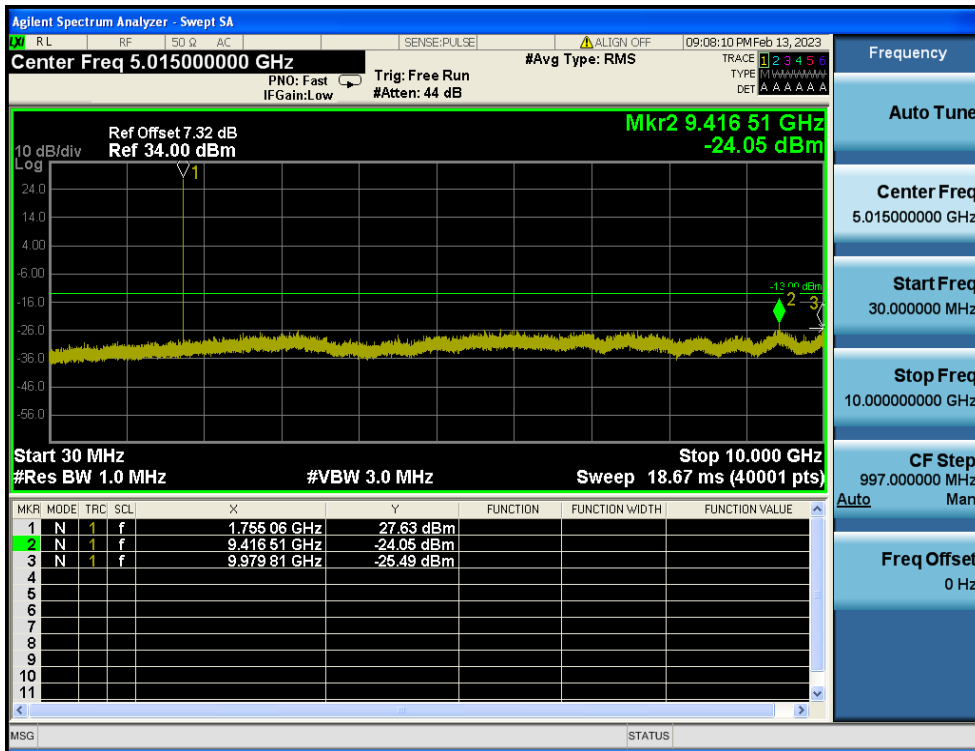

LTE Band 4 / 1.4MHz / 16QAM - RB Size/Offset (3/2) - Low Channel

LTE Band 4 / 1.4MHz / 16QAM - RB Size/Offset (3/2) - Low Channel

LTE Band 4 / 1.4MHz / QPSK - RB Size/Offset (6/0) - Mid Channel

LTE Band 4 / 1.4MHz / QPSK - RB Size/Offset (6/0) - Mid Channel

LTE Band 4 / 1.4MHz / 16QAM - RB Size/Offset (1/5) - High Channel

LTE Band 4 / 1.4MHz / 16QAM - RB Size/Offset (1/5) - High Channel

8.4.5. LTE Band 2

LTE Band 2 / 20MHz / 16QAM - RB Size/Offset (50/25) - Low Channel

LTE Band 2 / 20MHz / 16QAM - RB Size/Offset (50/25) - Low Channel

LTE Band 2 / 20MHz / 16QAM - RB Size/Offset (1/50) - Mid Channel

LTE Band 2 / 20MHz / 16QAM - RB Size/Offset (1/50) - Mid Channel

LTE Band 2 / 20MHz / QPSK - RB Size/Offset (1/99) - High Channel