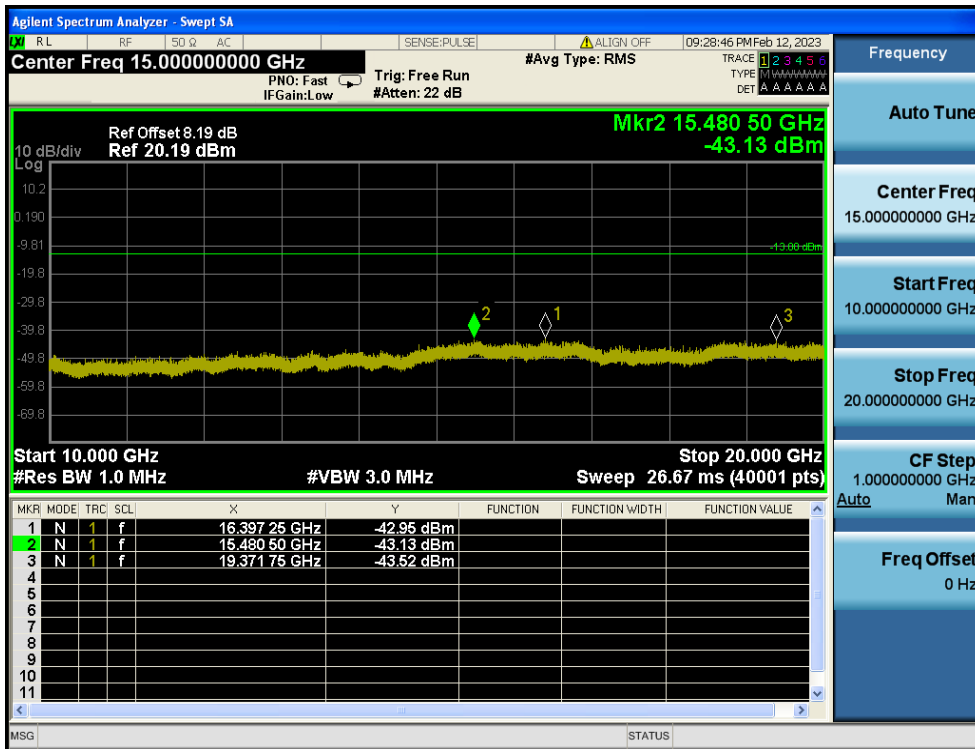

LTE Band 2 / 5MHz / QPSK - RB Size/Offset (12/0) - Mid Channel

LTE Band 2 / 5MHz / QPSK - RB Size/Offset (12/13) - High Channel

LTE Band 2 / 5MHz / QPSK - RB Size/Offset (12/13) - High Channel

LTE Band 2 / 3MHz / 16QAM - RB Size/Offset (1/7) - Low Channel

LTE Band 2 / 3MHz / 16QAM - RB Size/Offset (1/7) - Low Channel

LTE Band 2 / 3MHz / 16QAM - RB Size/Offset (1/14) - Mid Channel

LTE Band 2 / 3MHz / 16QAM - RB Size/Offset (1/14) - Mid Channel

LTE Band 2 / 3MHz / QPSK - RB Size/Offset (8/4) - High Channel

LTE Band 2 / 3MHz / QPSK - RB Size/Offset (8/4) - High Channel

LTE Band 2 / 1.4MHz / 16QAM - RB Size/Offset (1/2) - Low Channel

LTE Band 2 / 1.4MHz / 16QAM - RB Size/Offset (1/2) - Low Channel

LTE Band 2 / 1.4MHz / QPSK - RB Size/Offset (1/5) - Mid Channel