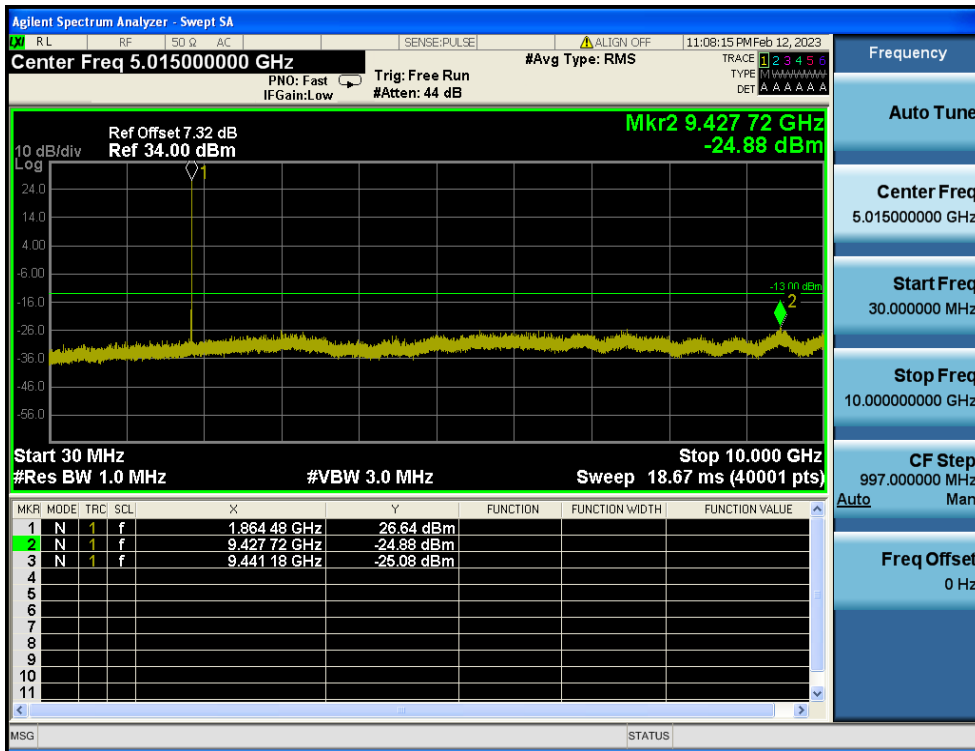

LTE Band 4 / 1.4MHz / 16QAM - RB Size/Offset (1/5) - High Channel

LTE Band 4 / 1.4MHz / 16QAM - RB Size/Offset (1/5) - High Channel

8.4.5. LTE Band 2

LTE Band 2 / 20MHz / 16QAM - RB Size/Offset (50/25) - Low Channel

LTE Band 2 / 20MHz / 16QAM - RB Size/Offset (50/25) - Low Channel

LTE Band 2 / 20MHz / 16QAM - RB Size/Offset (1/50) - Mid Channel

LTE Band 2 / 20MHz / 16QAM - RB Size/Offset (1/50) - Mid Channel

LTE Band 2 / 20MHz / QPSK - RB Size/Offset (1/99) - High Channel

LTE Band 2 / 20MHz / QPSK - RB Size/Offset (1/99) - High Channel

LTE Band 2 / 15MHz / QPSK - RB Size/Offset (1/74) - Low Channel

LTE Band 2 / 15MHz / QPSK - RB Size/Offset (1/74) - Low Channel

LTE Band 2 / 15MHz / QPSK - RB Size/Offset (36/18) - Mid Channel