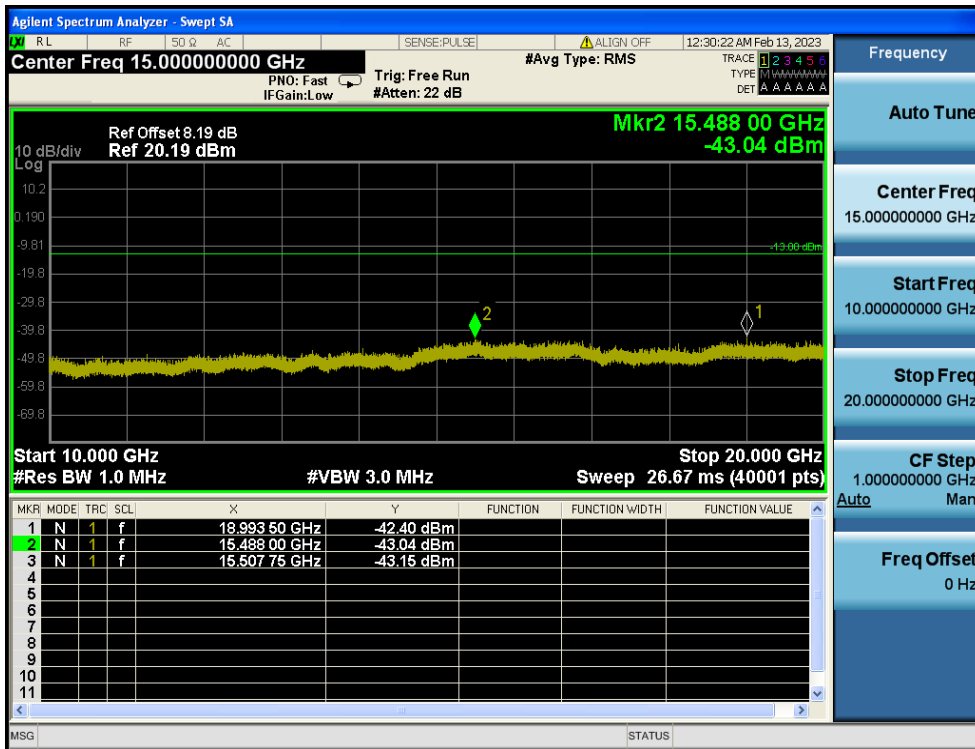

LTE Band 2 / 10MHz / QPSK - RB Size/Offset (1/49) - High Channel

LTE Band 2 / 5MHz / QPSK - RB Size/Offset (1/24) - Low Channel

LTE Band 2 / 5MHz / QPSK - RB Size/Offset (1/24) - Low Channel

LTE Band 2 / 5MHz / QPSK - RB Size/Offset (12/0) - Mid Channel

LTE Band 2 / 5MHz / QPSK - RB Size/Offset (12/0) - Mid Channel

LTE Band 2 / 5MHz / QPSK - RB Size/Offset (12/13) - High Channel

LTE Band 2 / 5MHz / QPSK - RB Size/Offset (12/13) - High Channel

LTE Band 2 / 3MHz / 16QAM - RB Size/Offset (1/7) - Low Channel

LTE Band 2 / 3MHz / 16QAM - RB Size/Offset (1/7) - Low Channel

LTE Band 2 / 3MHz / 16QAM - RB Size/Offset (1/14) - Mid Channel

LTE Band 2 / 3MHz / 16QAM - RB Size/Offset (1/14) - Mid Channel

LTE Band 2 / 3MHz / QPSK - RB Size/Offset (8/4) - High Channel