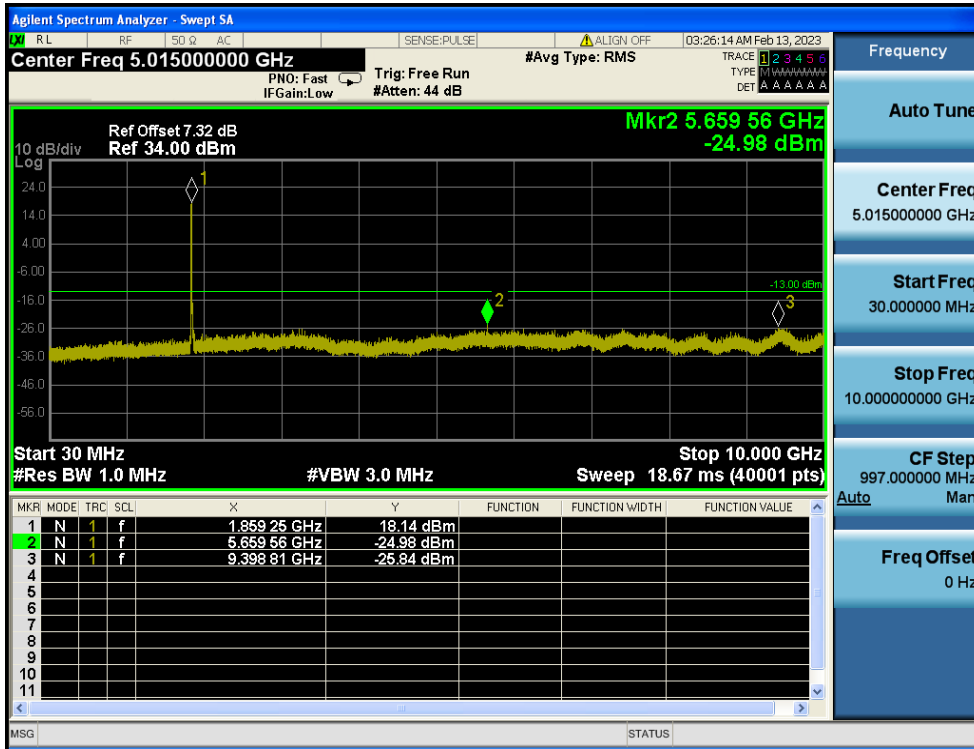

LTE Band 4 / 1.4MHz / 16QAM - RB Size/Offset (3/2) - Low Channel

LTE Band 4 / 1.4MHz / 16QAM - RB Size/Offset (3/2) - Low Channel

LTE Band 4 / 1.4MHz / QPSK - RB Size/Offset (6/0) - Mid Channel

LTE Band 4 / 1.4MHz / QPSK - RB Size/Offset (6/0) - Mid Channel

LTE Band 4 / 1.4MHz / 16QAM - RB Size/Offset (1/5) - High Channel

LTE Band 4 / 1.4MHz / 16QAM - RB Size/Offset (1/5) - High Channel

8.4.5. LTE Band 2

LTE Band 2 / 20MHz / 16QAM - RB Size/Offset (50/25) - Low Channel

LTE Band 2 / 20MHz / 16QAM - RB Size/Offset (50/25) - Low Channel

LTE Band 2 / 20MHz / 16QAM - RB Size/Offset (1/50) - Mid Channel

LTE Band 2 / 20MHz / 16QAM - RB Size/Offset (1/50) - Mid Channel

LTE Band 2 / 20MHz / QPSK - RB Size/Offset (1/99) - High Channel