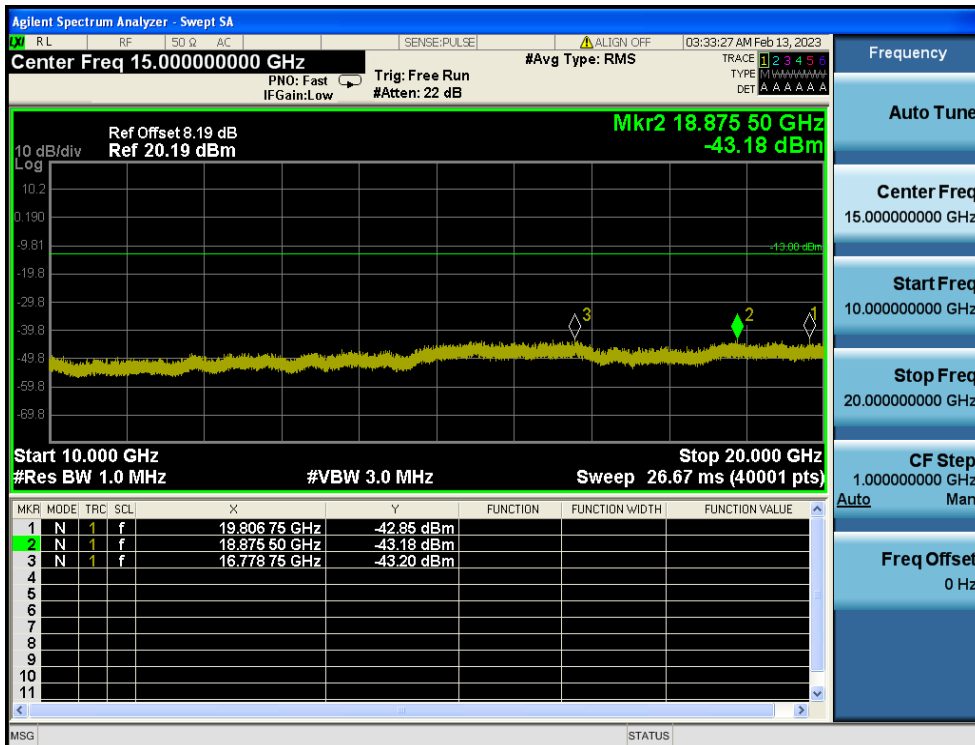

LTE Band 4 / 1.4MHz / 16QAM - RB Size/Offset (3/2) - Low Channel

LTE Band 4 / 1.4MHz / 16QAM - RB Size/Offset (3/2) - Low Channel

LTE Band 4 / 1.4MHz / QPSK - RB Size/Offset (6/0) - Mid Channel

LTE Band 4 / 1.4MHz / QPSK - RB Size/Offset (6/0) - Mid Channel

LTE Band 4 / 1.4MHz / 16QAM - RB Size/Offset (1/5) - High Channel

LTE Band 4 / 1.4MHz / 16QAM - RB Size/Offset (1/5) - High Channel

8.4.5. LTE Band 2

LTE Band 2 / 20MHz / 16QAM - RB Size/Offset (50/25) - Low Channel

LTE Band 2 / 20MHz / 16QAM - RB Size/Offset (50/25) - Low Channel

LTE Band 2 / 20MHz / 16QAM - RB Size/Offset (1/50) - Mid Channel

LTE Band 2 / 20MHz / 16QAM - RB Size/Offset (1/50) - Mid Channel

LTE Band 2 / 20MHz / QPSK - RB Size/Offset (1/99) - High Channel

LTE Band 2 / 20MHz / QPSK - RB Size/Offset (1/99) - High Channel

LTE Band 2 / 15MHz / QPSK - RB Size/Offset (1/74) - Low Channel

LTE Band 2 / 15MHz / QPSK - RB Size/Offset (1/74) - Low Channel

LTE Band 2 / 15MHz / QPSK - RB Size/Offset (36/18) - Mid Channel