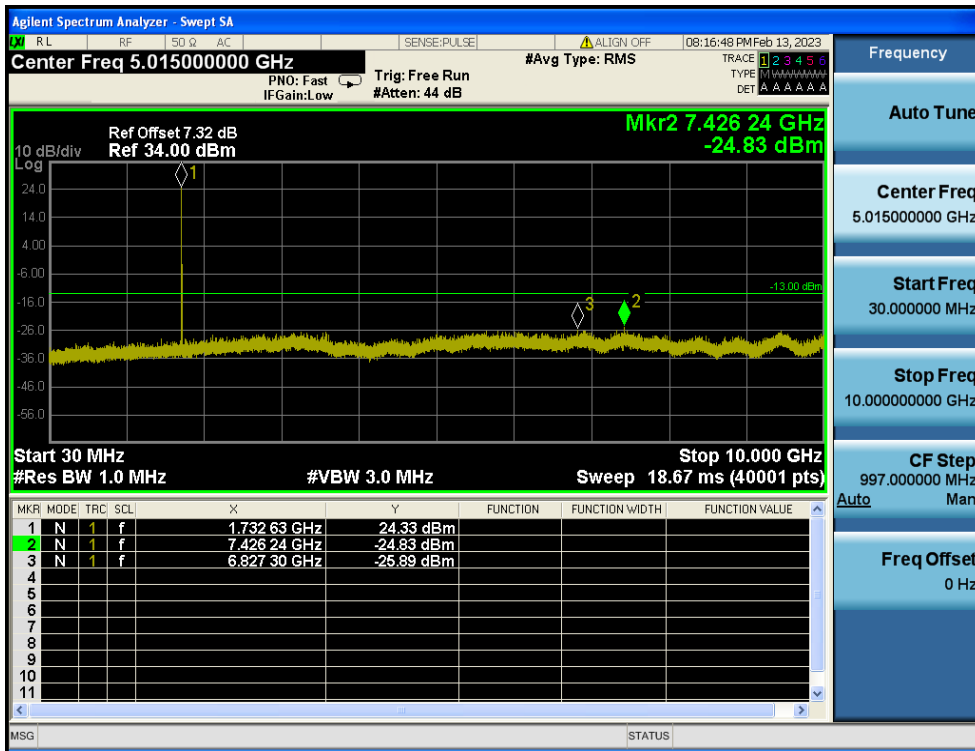

LTE Band 4 / 1.4MHz / 16QAM - RB Size/Offset (3/2) - Low Channel

LTE Band 4 / 1.4MHz / 16QAM - RB Size/Offset (3/2) - Low Channel

LTE Band 4 / 1.4MHz / QPSK - RB Size/Offset (6/0) - Mid Channel

LTE Band 4 / 1.4MHz / QPSK - RB Size/Offset (6/0) - Mid Channel

LTE Band 4 / 1.4MHz / 16QAM - RB Size/Offset (1/5) - High Channel

LTE Band 4 / 1.4MHz / 16QAM - RB Size/Offset (1/5) - High Channel

8.4.5. LTE Band 2

LTE Band 2 / 20MHz / 16QAM - RB Size/Offset (50/25) - Low Channel

LTE Band 2 / 20MHz / 16QAM - RB Size/Offset (50/25) - Low Channel

LTE Band 2 / 20MHz / 16QAM - RB Size/Offset (1/50) - Mid Channel

LTE Band 2 / 20MHz / 16QAM - RB Size/Offset (1/50) - Mid Channel

LTE Band 2 / 20MHz / QPSK - RB Size/Offset (1/99) - High Channel