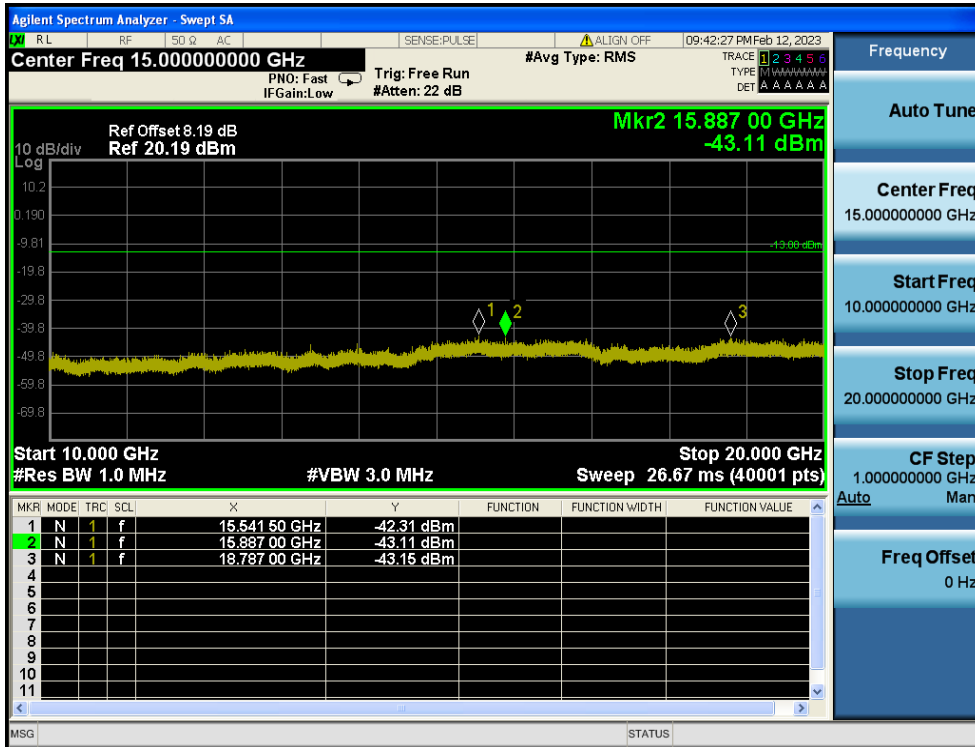

LTE Band 2 / 10MHz / 16QAM - RB Size/Offset (25/25) - Low Channel

LTE Band 2 / 10MHz / QPSK - RB Size/Offset (25/0) - Mid Channel

LTE Band 2 / 10MHz / QPSK - RB Size/Offset (25/0) - Mid Channel

LTE Band 2 / 10MHz / QPSK - RB Size/Offset (1/49) - High Channel

LTE Band 2 / 10MHz / QPSK - RB Size/Offset (1/49) - High Channel

LTE Band 2 / 5MHz / QPSK - RB Size/Offset (1/24) - Low Channel

LTE Band 2 / 5MHz / QPSK - RB Size/Offset (1/24) - Low Channel

LTE Band 2 / 5MHz / QPSK - RB Size/Offset (12/0) - Mid Channel