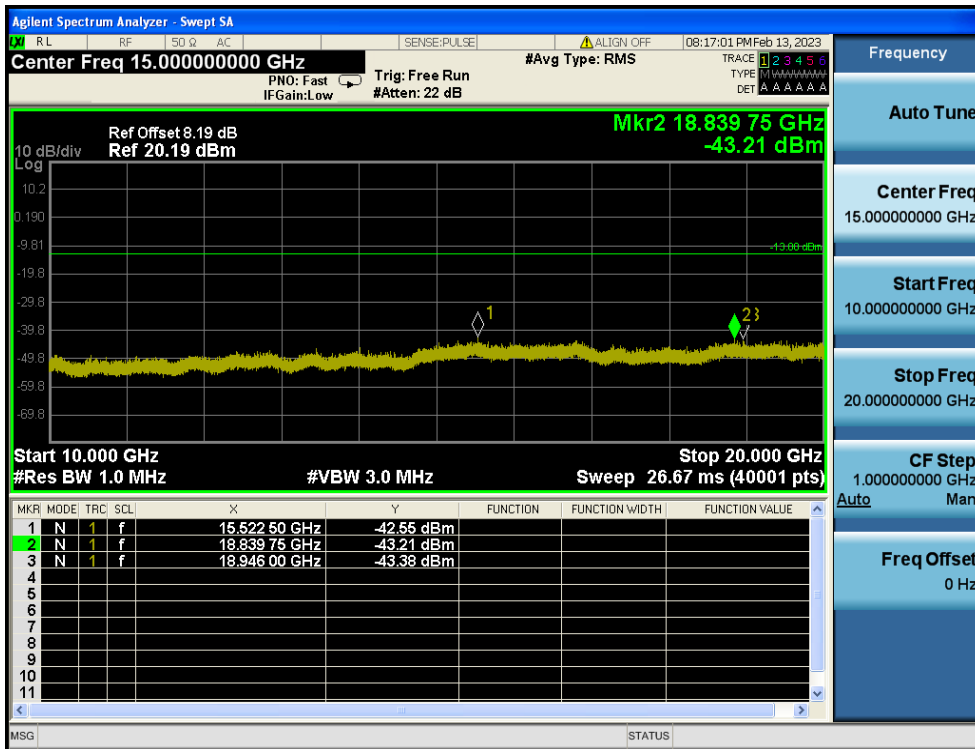

LTE Band 4 / 1.4MHz / 16QAM - RB Size/Offset (3/2) - Low Channel

LTE Band 4 / 1.4MHz / 16QAM - RB Size/Offset (3/2) - Low Channel

LTE Band 4 / 1.4MHz / QPSK - RB Size/Offset (6/0) - Mid Channel

LTE Band 4 / 1.4MHz / QPSK - RB Size/Offset (6/0) - Mid Channel

LTE Band 4 / 1.4MHz / 16QAM - RB Size/Offset (1/5) - High Channel

LTE Band 4 / 1.4MHz / 16QAM - RB Size/Offset (1/5) - High Channel

8.4.5. LTE Band 2

LTE Band 2 / 20MHz / 16QAM - RB Size/Offset (50/25) - Low Channel

LTE Band 2 / 20MHz / 16QAM - RB Size/Offset (50/25) - Low Channel

LTE Band 2 / 20MHz / 16QAM - RB Size/Offset (1/50) - Mid Channel

LTE Band 2 / 20MHz / 16QAM - RB Size/Offset (1/50) - Mid Channel

LTE Band 2 / 20MHz / QPSK - RB Size/Offset (1/99) - High Channel