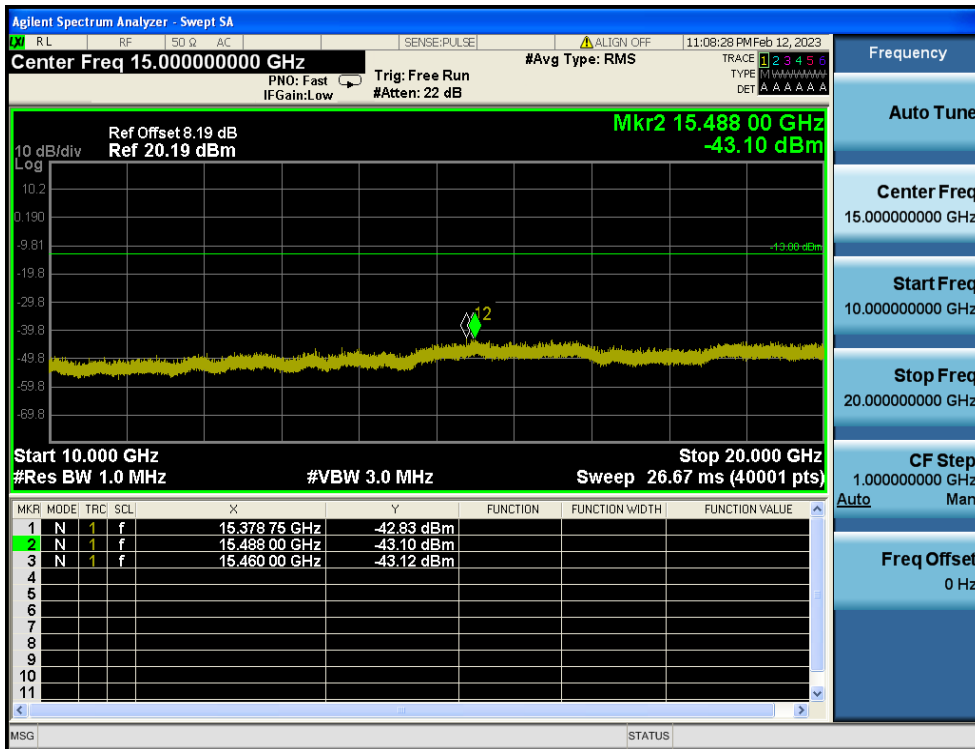

LTE Band 4 / 1.4MHz / 16QAM - RB Size/Offset (1/5) - High Channel

LTE Band 4 / 1.4MHz / 16QAM - RB Size/Offset (1/5) - High Channel

8.4.5. LTE Band 2

LTE Band 2 / 20MHz / 16QAM - RB Size/Offset (50/25) - Low Channel

LTE Band 2 / 20MHz / 16QAM - RB Size/Offset (50/25) - Low Channel

LTE Band 2 / 20MHz / 16QAM - RB Size/Offset (1/50) - Mid Channel

LTE Band 2 / 20MHz / 16QAM - RB Size/Offset (1/50) - Mid Channel

LTE Band 2 / 20MHz / QPSK - RB Size/Offset (1/99) - High Channel

LTE Band 2 / 20MHz / QPSK - RB Size/Offset (1/99) - High Channel

LTE Band 2 / 15MHz / QPSK - RB Size/Offset (1/74) - Low Channel

LTE Band 2 / 15MHz / QPSK - RB Size/Offset (1/74) - Low Channel

LTE Band 2 / 15MHz / QPSK - RB Size/Offset (36/18) - Mid Channel