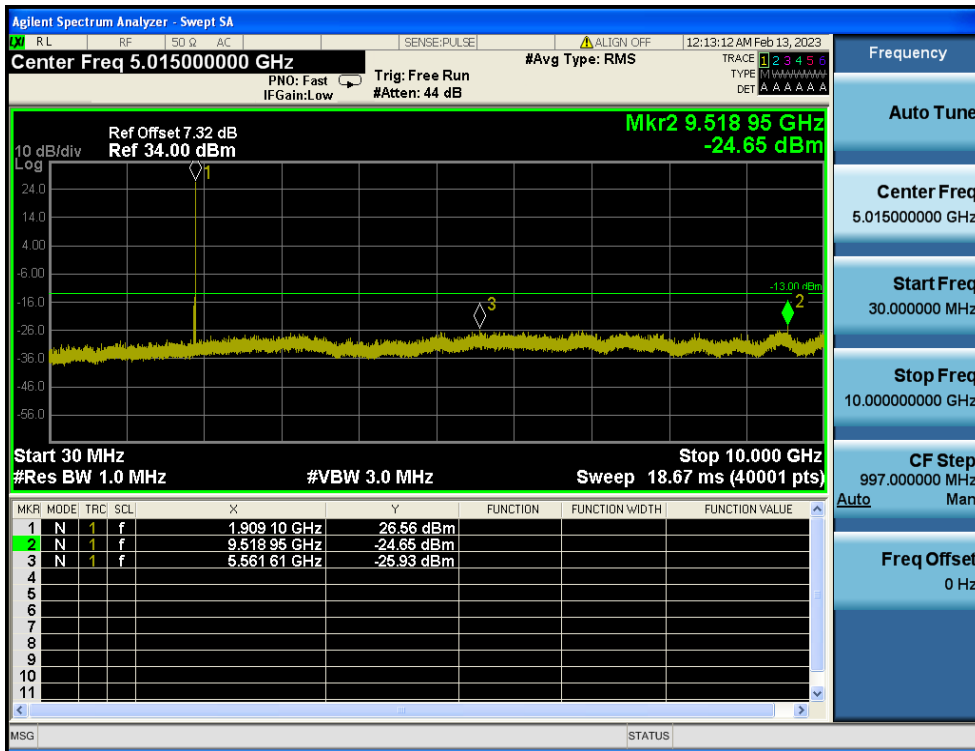

LTE Band 4 / 1.4MHz / 16QAM - RB Size/Offset (3/2) - Low Channel

LTE Band 4 / 1.4MHz / 16QAM - RB Size/Offset (3/2) - Low Channel

LTE Band 4 / 1.4MHz / QPSK - RB Size/Offset (6/0) - Mid Channel

LTE Band 4 / 1.4MHz / QPSK - RB Size/Offset (6/0) - Mid Channel

LTE Band 4 / 1.4MHz / 16QAM - RB Size/Offset (1/5) - High Channel

LTE Band 4 / 1.4MHz / 16QAM - RB Size/Offset (1/5) - High Channel

8.4.5. LTE Band 2

LTE Band 2 / 20MHz / 16QAM - RB Size/Offset (50/25) - Low Channel

LTE Band 2 / 20MHz / 16QAM - RB Size/Offset (50/25) - Low Channel

LTE Band 2 / 20MHz / 16QAM - RB Size/Offset (1/50) - Mid Channel

LTE Band 2 / 20MHz / 16QAM - RB Size/Offset (1/50) - Mid Channel

LTE Band 2 / 20MHz / QPSK - RB Size/Offset (1/99) - High Channel

LTE Band 2 / 20MHz / QPSK - RB Size/Offset (1/99) - High Channel

LTE Band 2 / 15MHz / QPSK - RB Size/Offset (1/74) - Low Channel

LTE Band 2 / 15MHz / QPSK - RB Size/Offset (1/74) - Low Channel

LTE Band 2 / 15MHz / QPSK - RB Size/Offset (36/18) - Mid Channel