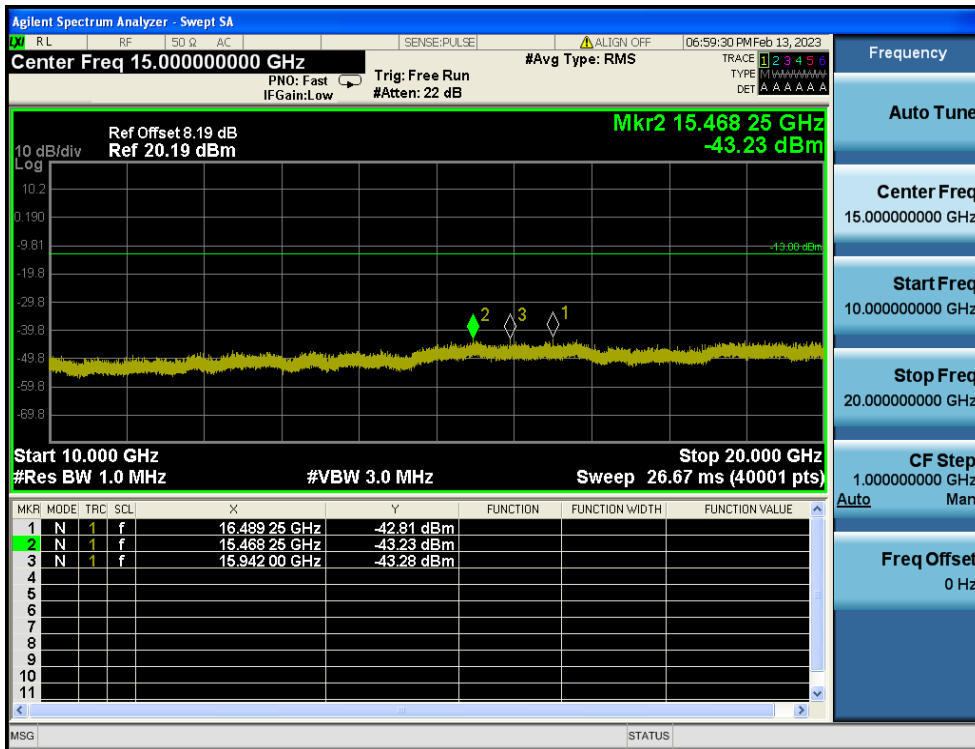

LTE Band 2 / 3MHz / 16QAM - RB Size/Offset (1/7) - Low Channel

LTE Band 2 / 3MHz / 16QAM - RB Size/Offset (1/14) - Mid Channel

LTE Band 2 / 3MHz / 16QAM - RB Size/Offset (1/14) - Mid Channel

LTE Band 2 / 3MHz / QPSK - RB Size/Offset (8/4) - High Channel

LTE Band 2 / 3MHz / QPSK - RB Size/Offset (8/4) - High Channel

LTE Band 2 / 1.4MHz / 16QAM - RB Size/Offset (1/2) - Low Channel

LTE Band 2 / 1.4MHz / 16QAM - RB Size/Offset (1/2) - Low Channel

LTE Band 2 / 1.4MHz / QPSK - RB Size/Offset (1/5) - Mid Channel

LTE Band 2 / 1.4MHz / QPSK - RB Size/Offset (1/5) - Mid Channel

LTE Band 2 / 1.4MHz / QPSK - RB Size/Offset (6/0) - High Channel

LTE Band 2 / 1.4MHz / QPSK - RB Size/Offset (6/0) - High Channel