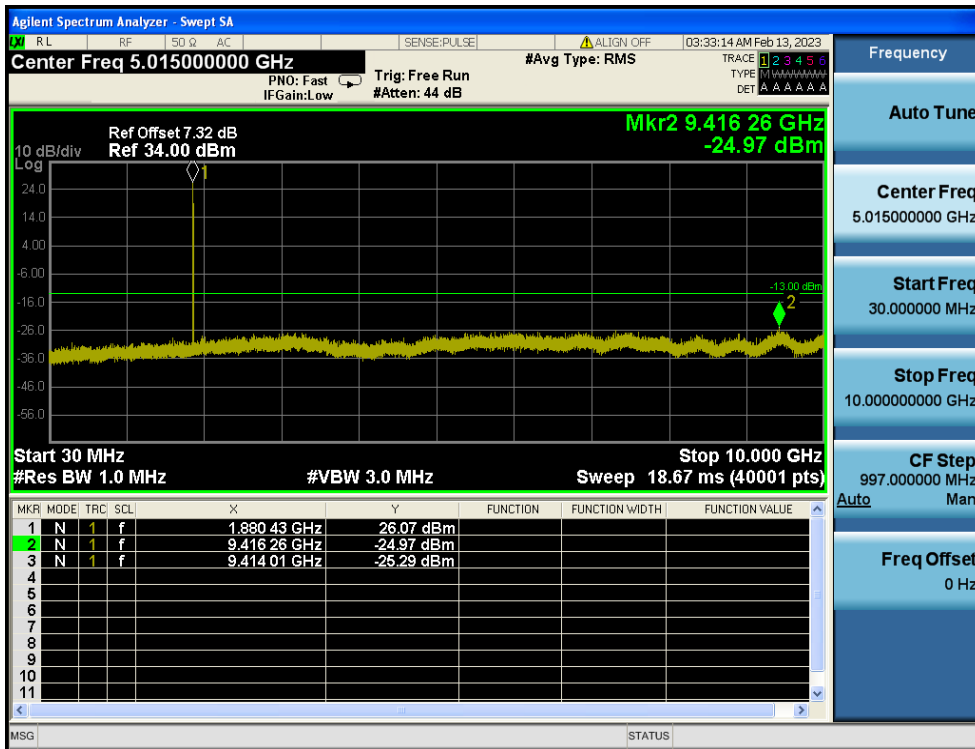

LTE Band 4 / 1.4MHz / 16QAM - RB Size/Offset (3/2) - Low Channel

LTE Band 4 / 1.4MHz / 16QAM - RB Size/Offset (3/2) - Low Channel

LTE Band 4 / 1.4MHz / QPSK - RB Size/Offset (6/0) - Mid Channel

LTE Band 4 / 1.4MHz / QPSK - RB Size/Offset (6/0) - Mid Channel

LTE Band 4 / 1.4MHz / 16QAM - RB Size/Offset (1/5) - High Channel

LTE Band 4 / 1.4MHz / 16QAM - RB Size/Offset (1/5) - High Channel

8.4.5. LTE Band 2

LTE Band 2 / 20MHz / 16QAM - RB Size/Offset (50/25) - Low Channel

LTE Band 2 / 20MHz / 16QAM - RB Size/Offset (50/25) - Low Channel

LTE Band 2 / 20MHz / 16QAM - RB Size/Offset (1/50) - Mid Channel

LTE Band 2 / 20MHz / 16QAM - RB Size/Offset (1/50) - Mid Channel

LTE Band 2 / 20MHz / QPSK - RB Size/Offset (1/99) - High Channel

LTE Band 2 / 20MHz / QPSK - RB Size/Offset (1/99) - High Channel

LTE Band 2 / 15MHz / QPSK - RB Size/Offset (1/74) - Low Channel

LTE Band 2 / 15MHz / QPSK - RB Size/Offset (1/74) - Low Channel

LTE Band 2 / 15MHz / QPSK - RB Size/Offset (36/18) - Mid Channel