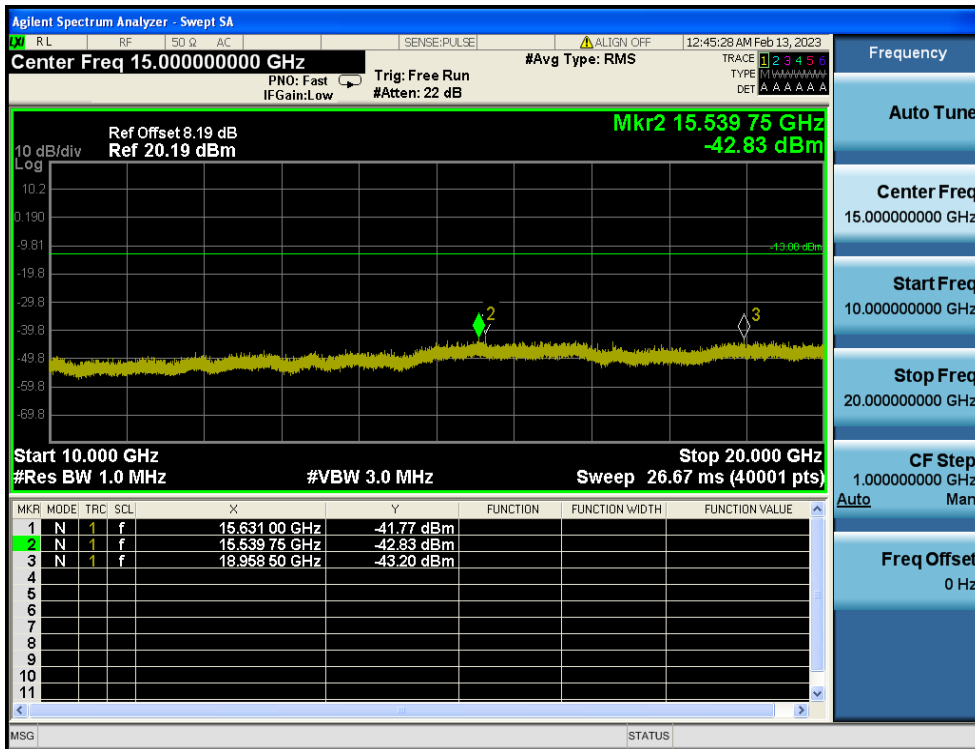

LTE Band 2 / 10MHz / QPSK - RB Size/Offset (1/49) - High Channel

LTE Band 2 / 5MHz / QPSK - RB Size/Offset (1/24) - Low Channel

LTE Band 2 / 5MHz / QPSK - RB Size/Offset (1/24) - Low Channel

LTE Band 2 / 5MHz / QPSK - RB Size/Offset (12/0) - Mid Channel

LTE Band 2 / 5MHz / QPSK - RB Size/Offset (12/0) - Mid Channel

LTE Band 2 / 5MHz / QPSK - RB Size/Offset (12/13) - High Channel

LTE Band 2 / 5MHz / QPSK - RB Size/Offset (12/13) - High Channel

LTE Band 2 / 3MHz / 16QAM - RB Size/Offset (1/7) - Low Channel

LTE Band 2 / 3MHz / 16QAM - RB Size/Offset (1/7) - Low Channel

LTE Band 2 / 3MHz / 16QAM - RB Size/Offset (1/14) - Mid Channel

LTE Band 2 / 3MHz / 16QAM - RB Size/Offset (1/14) - Mid Channel

LTE Band 2 / 3MHz / QPSK - RB Size/Offset (8/4) - High Channel