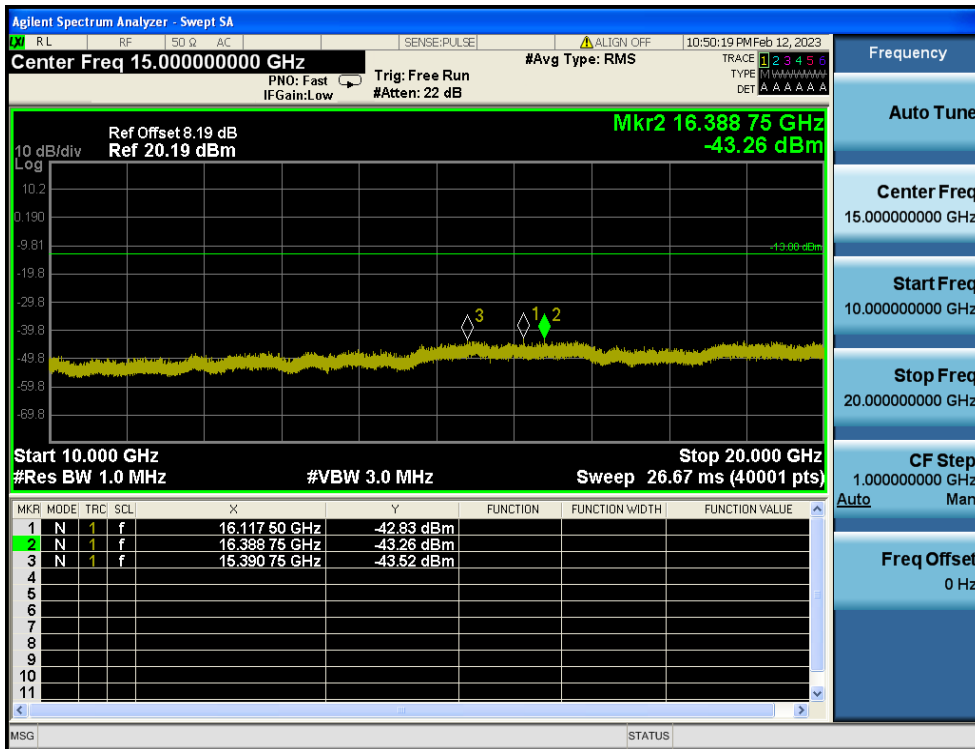

LTE Band 2 / 10MHz / 16QAM - RB Size/Offset (25/25) - Low Channel

LTE Band 2 / 10MHz / QPSK - RB Size/Offset (25/0) - Mid Channel

LTE Band 2 / 10MHz / QPSK - RB Size/Offset (25/0) - Mid Channel

LTE Band 2 / 10MHz / QPSK - RB Size/Offset (1/49) - High Channel

LTE Band 2 / 10MHz / QPSK - RB Size/Offset (1/49) - High Channel

LTE Band 2 / 5MHz / QPSK - RB Size/Offset (1/24) - Low Channel

LTE Band 2 / 5MHz / QPSK - RB Size/Offset (1/24) - Low Channel

LTE Band 2 / 5MHz / QPSK - RB Size/Offset (12/0) - Mid Channel