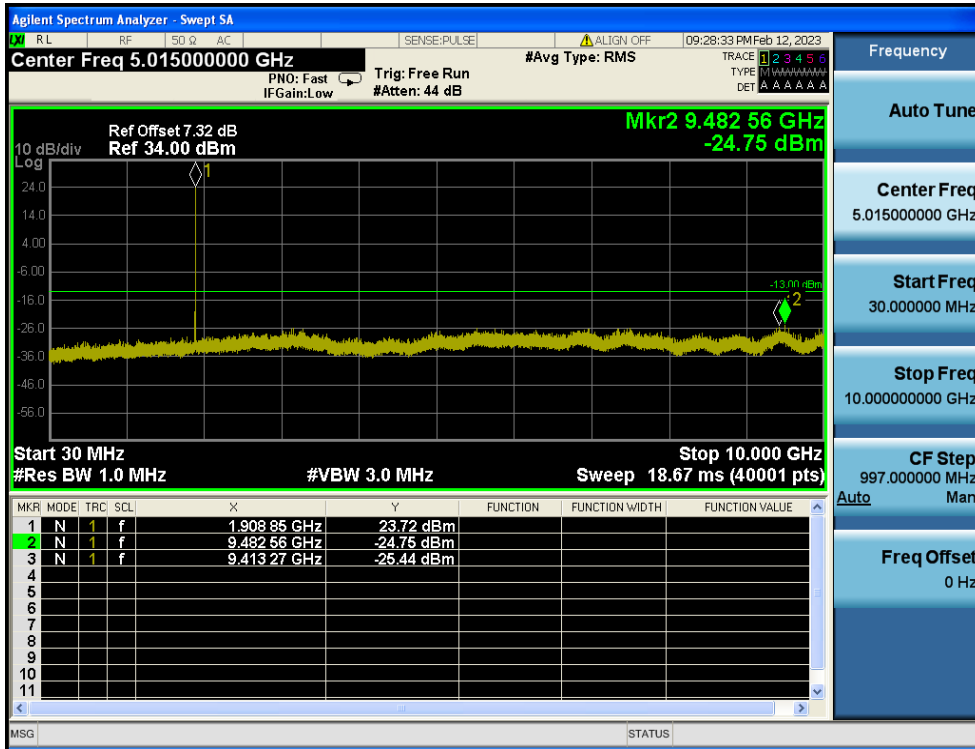

LTE Band 2 / 5MHz / QPSK - RB Size/Offset (12/0) - Mid Channel

LTE Band 2 / 5MHz / QPSK - RB Size/Offset (12/13) - High Channel

LTE Band 2 / 5MHz / QPSK - RB Size/Offset (12/13) - High Channel

LTE Band 2 / 3MHz / 16QAM - RB Size/Offset (1/7) - Low Channel

LTE Band 2 / 3MHz / 16QAM - RB Size/Offset (1/7) - Low Channel

LTE Band 2 / 3MHz / 16QAM - RB Size/Offset (1/14) - Mid Channel

LTE Band 2 / 3MHz / 16QAM - RB Size/Offset (1/14) - Mid Channel

LTE Band 2 / 3MHz / QPSK - RB Size/Offset (8/4) - High Channel

LTE Band 2 / 3MHz / QPSK - RB Size/Offset (8/4) - High Channel

LTE Band 2 / 1.4MHz / 16QAM - RB Size/Offset (1/2) - Low Channel

LTE Band 2 / 1.4MHz / 16QAM - RB Size/Offset (1/2) - Low Channel

LTE Band 2 / 1.4MHz / QPSK - RB Size/Offset (1/5) - Mid Channel