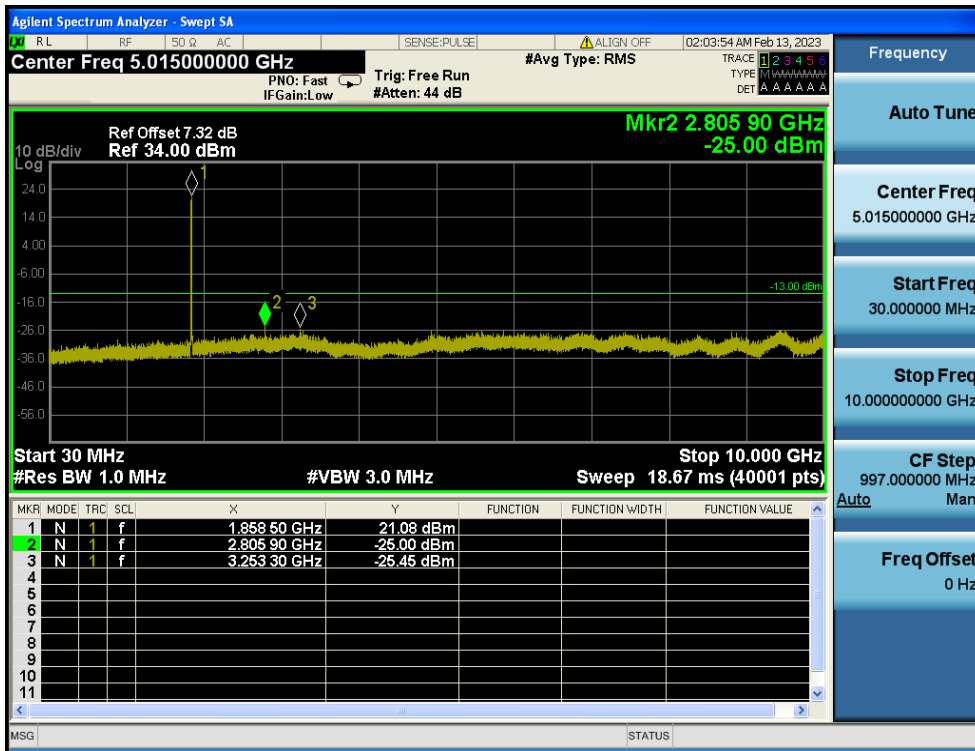

LTE Band 2 / 20MHz / QPSK - RB Size/Offset (1/99) - High Channel

LTE Band 2 / 15MHz / QPSK - RB Size/Offset (1/74) - Low Channel

LTE Band 2 / 15MHz / QPSK - RB Size/Offset (1/74) - Low Channel

LTE Band 2 / 15MHz / QPSK - RB Size/Offset (36/18) - Mid Channel

LTE Band 2 / 15MHz / QPSK - RB Size/Offset (36/18) - Mid Channel

LTE Band 2 / 15MHz / QPSK - RB Size/Offset (36/39) - High Channel

LTE Band 2 / 15MHz / QPSK - RB Size/Offset (36/39) - High Channel

LTE Band 2 / 10MHz / 16QAM - RB Size/Offset (25/25) - Low Channel

LTE Band 2 / 10MHz / 16QAM - RB Size/Offset (25/25) - Low Channel

LTE Band 2 / 10MHz / QPSK - RB Size/Offset (25/0) - Mid Channel

LTE Band 2 / 10MHz / QPSK - RB Size/Offset (25/0) - Mid Channel

LTE Band 2 / 10MHz / QPSK - RB Size/Offset (1/49) - High Channel