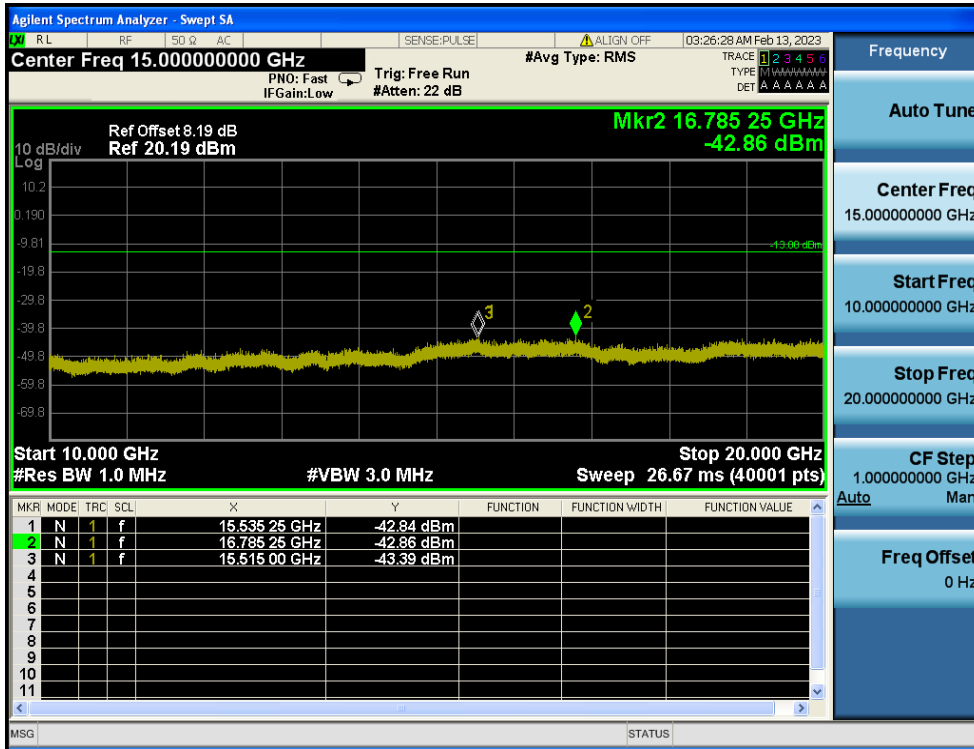

LTE Band 4 / 1.4MHz / 16QAM - RB Size/Offset (3/2) - Low Channel

LTE Band 4 / 1.4MHz / 16QAM - RB Size/Offset (3/2) - Low Channel

LTE Band 4 / 1.4MHz / QPSK - RB Size/Offset (6/0) - Mid Channel

LTE Band 4 / 1.4MHz / QPSK - RB Size/Offset (6/0) - Mid Channel

LTE Band 4 / 1.4MHz / 16QAM - RB Size/Offset (1/5) - High Channel

LTE Band 4 / 1.4MHz / 16QAM - RB Size/Offset (1/5) - High Channel

8.4.5. LTE Band 2

LTE Band 2 / 20MHz / 16QAM - RB Size/Offset (50/25) - Low Channel

LTE Band 2 / 20MHz / 16QAM - RB Size/Offset (50/25) - Low Channel

LTE Band 2 / 20MHz / 16QAM - RB Size/Offset (1/50) - Mid Channel

LTE Band 2 / 20MHz / 16QAM - RB Size/Offset (1/50) - Mid Channel

LTE Band 2 / 20MHz / QPSK - RB Size/Offset (1/99) - High Channel

LTE Band 2 / 20MHz / QPSK - RB Size/Offset (1/99) - High Channel

LTE Band 2 / 15MHz / QPSK - RB Size/Offset (1/74) - Low Channel

LTE Band 2 / 15MHz / QPSK - RB Size/Offset (1/74) - Low Channel

LTE Band 2 / 15MHz / QPSK - RB Size/Offset (36/18) - Mid Channel