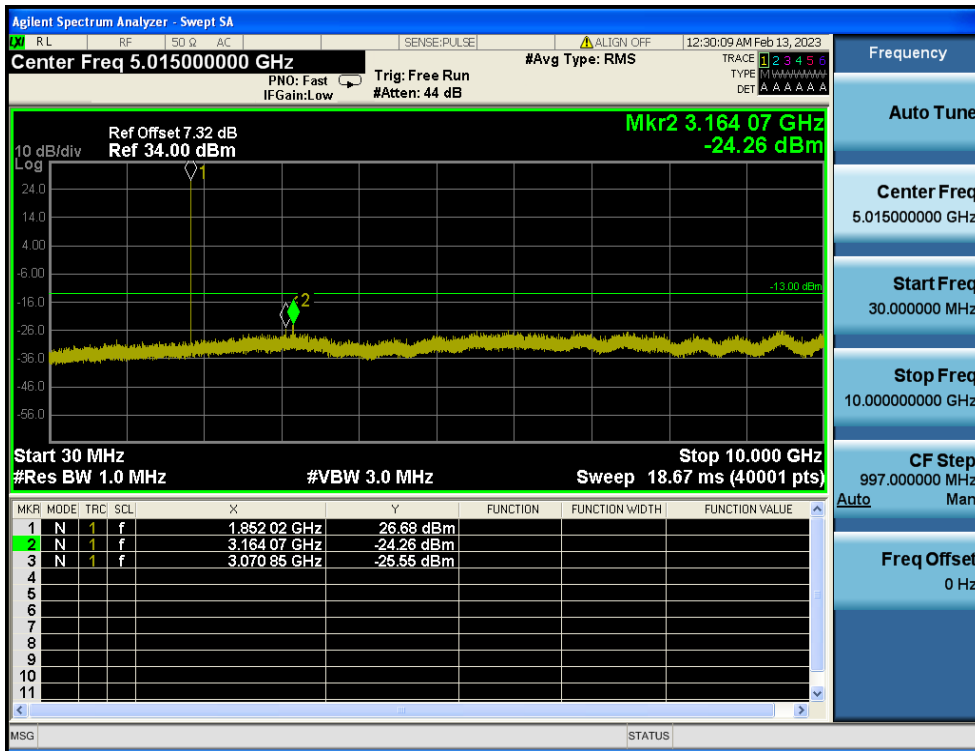

LTE Band 2 / 10MHz / QPSK - RB Size/Offset (1/49) - High Channel

LTE Band 2 / 5MHz / QPSK - RB Size/Offset (1/24) - Low Channel

LTE Band 2 / 5MHz / QPSK - RB Size/Offset (1/24) - Low Channel

LTE Band 2 / 5MHz / QPSK - RB Size/Offset (12/0) - Mid Channel

LTE Band 2 / 5MHz / QPSK - RB Size/Offset (12/0) - Mid Channel

LTE Band 2 / 5MHz / QPSK - RB Size/Offset (12/13) - High Channel

LTE Band 2 / 5MHz / QPSK - RB Size/Offset (12/13) - High Channel

LTE Band 2 / 3MHz / 16QAM - RB Size/Offset (1/7) - Low Channel