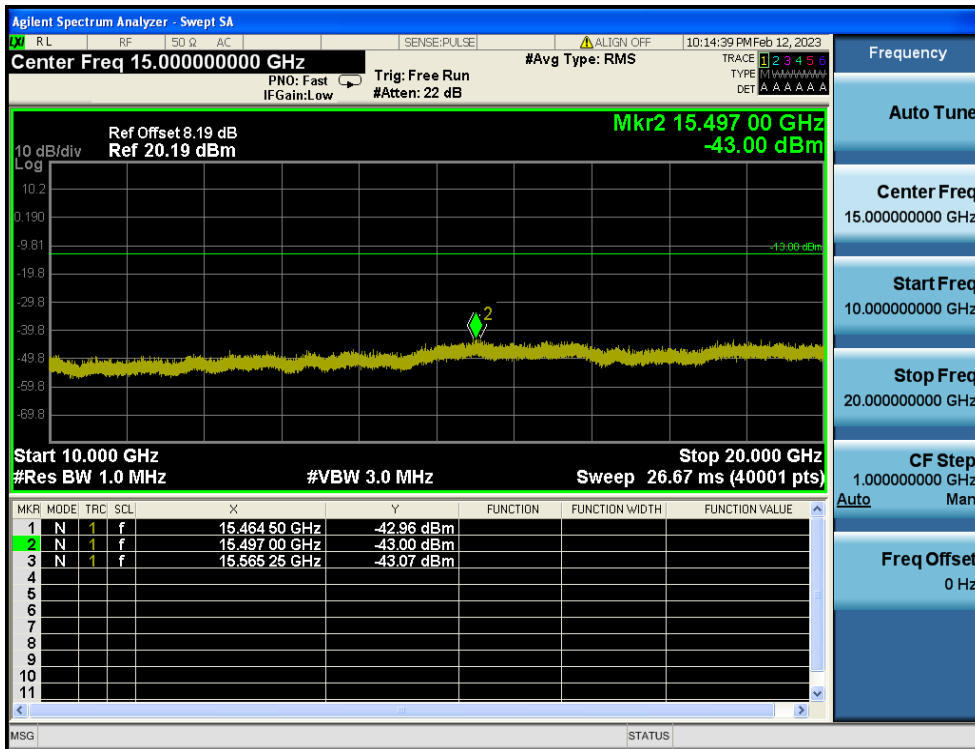

LTE Band 2 / 10MHz / QPSK - RB Size/Offset (1/49) - High Channel

LTE Band 2 / 5MHz / QPSK - RB Size/Offset (1/24) - Low Channel

LTE Band 2 / 5MHz / QPSK - RB Size/Offset (1/24) - Low Channel

LTE Band 2 / 5MHz / QPSK - RB Size/Offset (12/0) - Mid Channel

LTE Band 2 / 5MHz / QPSK - RB Size/Offset (12/0) - Mid Channel

LTE Band 2 / 5MHz / QPSK - RB Size/Offset (12/13) - High Channel

LTE Band 2 / 5MHz / QPSK - RB Size/Offset (12/13) - High Channel

LTE Band 2 / 3MHz / 16QAM - RB Size/Offset (1/7) - Low Channel