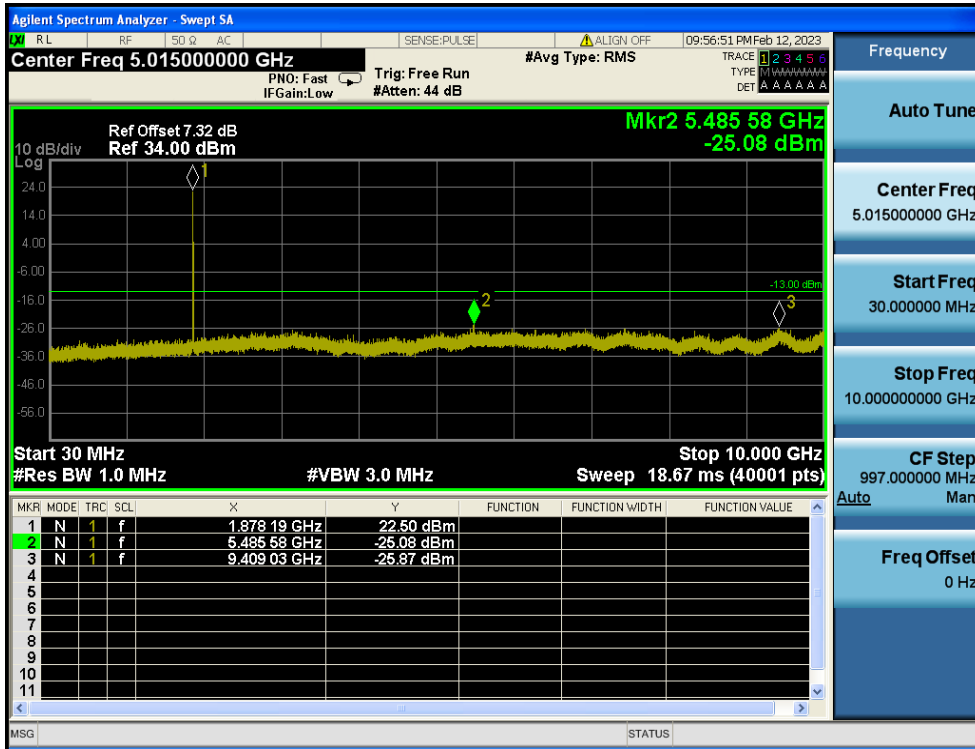

LTE Band 2 / 10MHz / 16QAM - RB Size/Offset (25/25) - Low Channel

LTE Band 2 / 10MHz / QPSK - RB Size/Offset (25/0) - Mid Channel

LTE Band 2 / 10MHz / QPSK - RB Size/Offset (25/0) - Mid Channel

LTE Band 2 / 10MHz / QPSK - RB Size/Offset (1/49) - High Channel

LTE Band 2 / 10MHz / QPSK - RB Size/Offset (1/49) - High Channel

LTE Band 2 / 5MHz / QPSK - RB Size/Offset (1/24) - Low Channel

LTE Band 2 / 5MHz / QPSK - RB Size/Offset (1/24) - Low Channel

LTE Band 2 / 5MHz / QPSK - RB Size/Offset (12/0) - Mid Channel