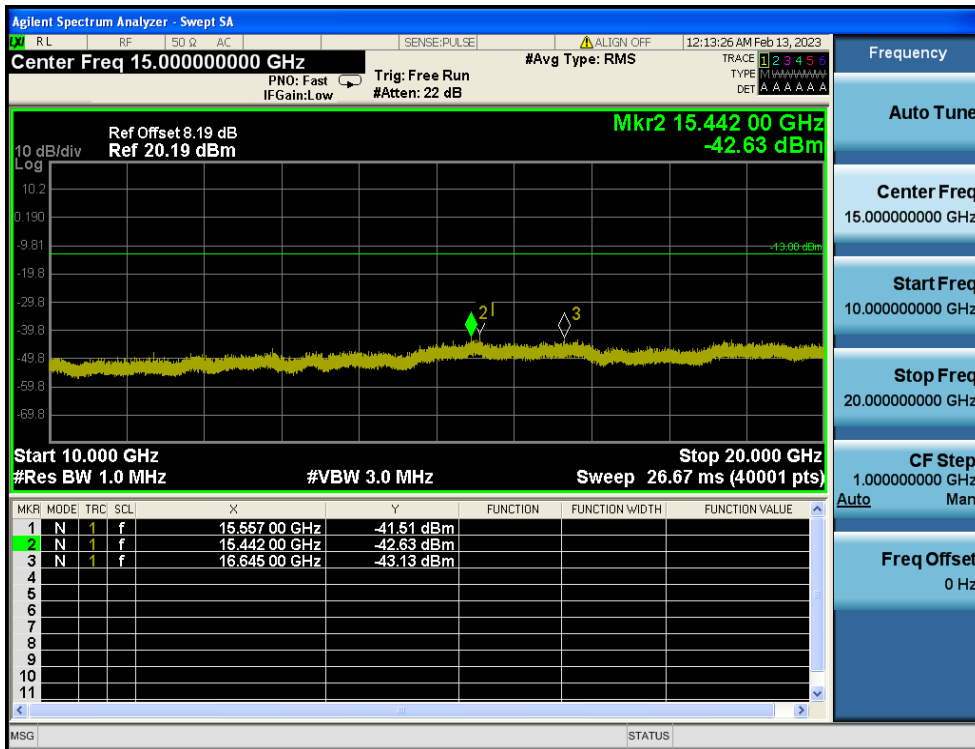

LTE Band 4 / 1.4MHz / 16QAM - RB Size/Offset (1/5) - High Channel

LTE Band 4 / 1.4MHz / 16QAM - RB Size/Offset (1/5) - High Channel

8.4.5. LTE Band 2

LTE Band 2 / 20MHz / 16QAM - RB Size/Offset (50/25) - Low Channel

LTE Band 2 / 20MHz / 16QAM - RB Size/Offset (50/25) - Low Channel

LTE Band 2 / 20MHz / 16QAM - RB Size/Offset (1/50) - Mid Channel

LTE Band 2 / 20MHz / 16QAM - RB Size/Offset (1/50) - Mid Channel

LTE Band 2 / 20MHz / QPSK - RB Size/Offset (1/99) - High Channel

LTE Band 2 / 20MHz / QPSK - RB Size/Offset (1/99) - High Channel

LTE Band 2 / 15MHz / QPSK - RB Size/Offset (1/74) - Low Channel

LTE Band 2 / 15MHz / QPSK - RB Size/Offset (1/74) - Low Channel

LTE Band 2 / 15MHz / QPSK - RB Size/Offset (36/18) - Mid Channel