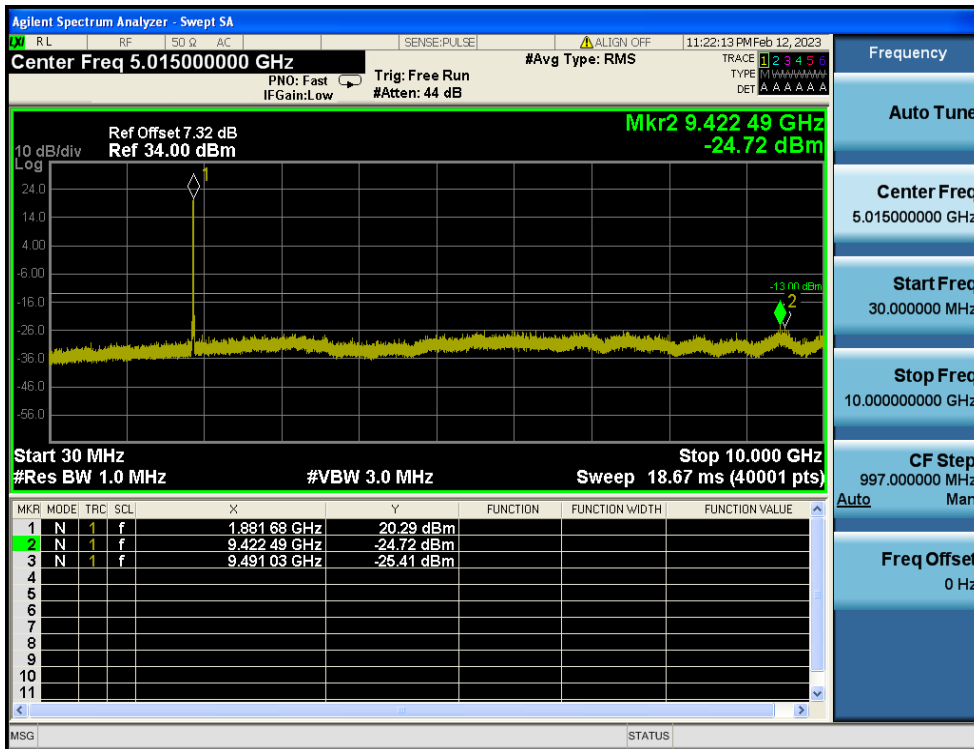

LTE Band 4 / 1.4MHz / 16QAM - RB Size/Offset (1/5) - High Channel

LTE Band 4 / 1.4MHz / 16QAM - RB Size/Offset (1/5) - High Channel

8.4.5. LTE Band 2

LTE Band 2 / 20MHz / 16QAM - RB Size/Offset (50/25) - Low Channel

LTE Band 2 / 20MHz / 16QAM - RB Size/Offset (50/25) - Low Channel

LTE Band 2 / 20MHz / 16QAM - RB Size/Offset (1/50) - Mid Channel

LTE Band 2 / 20MHz / 16QAM - RB Size/Offset (1/50) - Mid Channel

LTE Band 2 / 20MHz / QPSK - RB Size/Offset (1/99) - High Channel

LTE Band 2 / 20MHz / QPSK - RB Size/Offset (1/99) - High Channel

LTE Band 2 / 15MHz / QPSK - RB Size/Offset (1/74) - Low Channel

LTE Band 2 / 15MHz / QPSK - RB Size/Offset (1/74) - Low Channel

LTE Band 2 / 15MHz / QPSK - RB Size/Offset (36/18) - Mid Channel