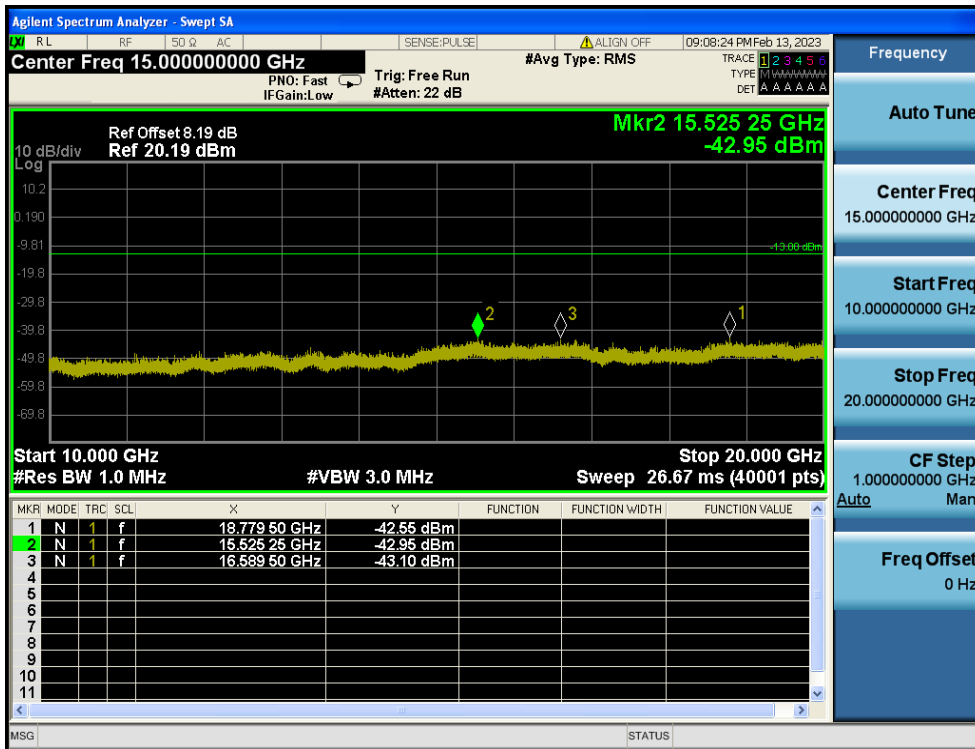

LTE Band 4 / 1.4MHz / 16QAM - RB Size/Offset (3/2) - Low Channel

LTE Band 4 / 1.4MHz / 16QAM - RB Size/Offset (3/2) - Low Channel

LTE Band 4 / 1.4MHz / QPSK - RB Size/Offset (6/0) - Mid Channel

LTE Band 4 / 1.4MHz / QPSK - RB Size/Offset (6/0) - Mid Channel

LTE Band 4 / 1.4MHz / 16QAM - RB Size/Offset (1/5) - High Channel

LTE Band 4 / 1.4MHz / 16QAM - RB Size/Offset (1/5) - High Channel

8.4.5. LTE Band 2

LTE Band 2 / 20MHz / 16QAM - RB Size/Offset (50/25) - Low Channel

LTE Band 2 / 20MHz / 16QAM - RB Size/Offset (50/25) - Low Channel

LTE Band 2 / 20MHz / 16QAM - RB Size/Offset (1/50) - Mid Channel

LTE Band 2 / 20MHz / 16QAM - RB Size/Offset (1/50) - Mid Channel

LTE Band 2 / 20MHz / QPSK - RB Size/Offset (1/99) - High Channel