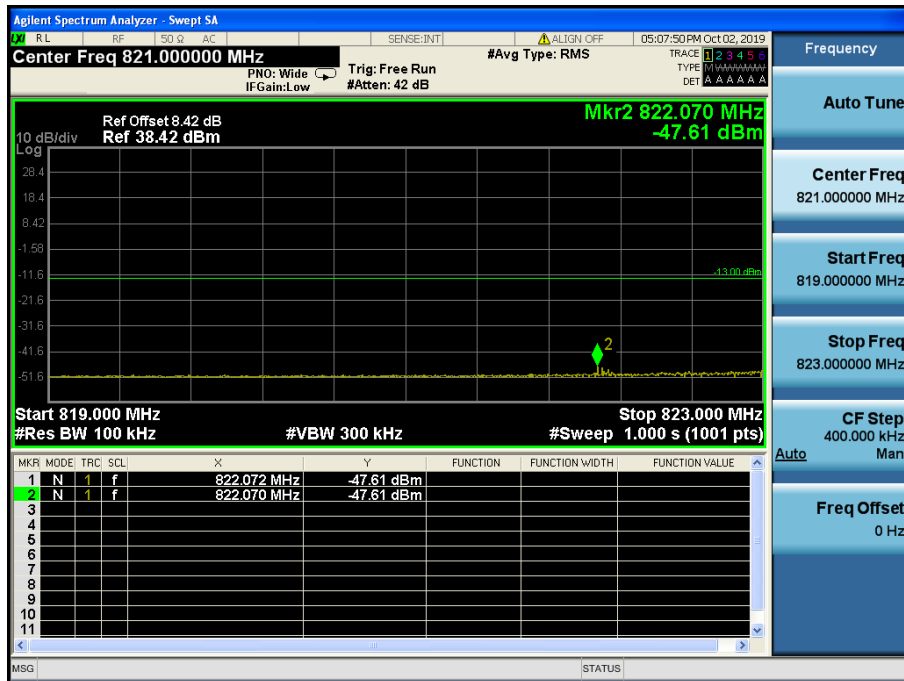

8.4 BAND EDGE EMISSIONS AT ANTENNA TERMINAL

GSM850 & Channel: 125

GSM850 & Channel: 125

GSM850 & Channel: 251

GSM850 & Channel: 251

EDGE850 & Channel: 125

EDGE850 & Channel: 125

EDGE850 & Channel: 251

EDGE850 & Channel: 251

GSM1900 & Channel: 512

GSM1900 & Channel: 512

GSM1900 & Channel: 810

GSM1900 & Channel: 810

EDGE1900 & Channel: 512

EDGE1900 & Channel: 512

EDGE1900 & Channel: 810