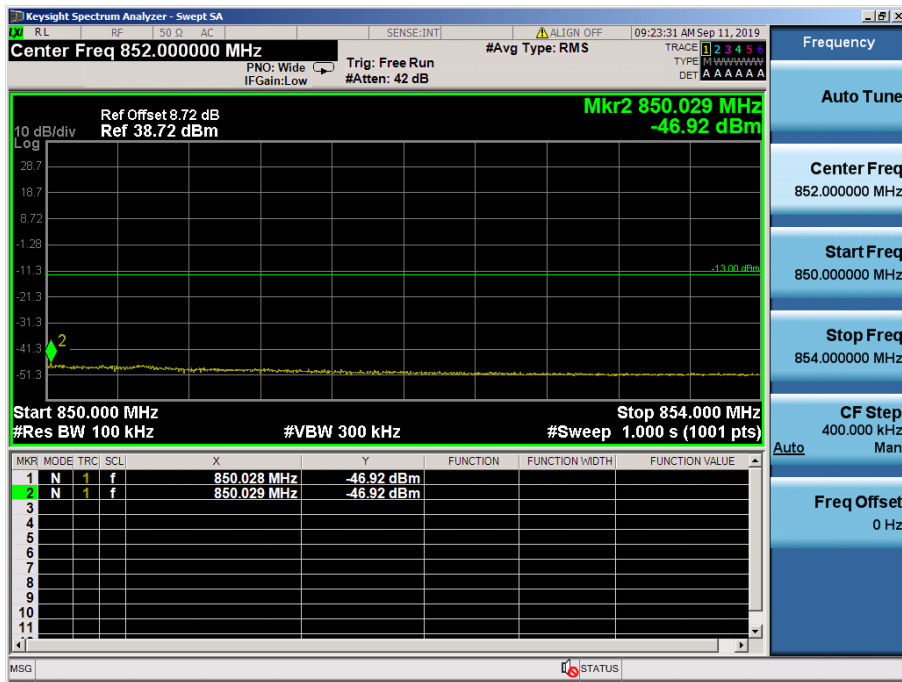

8.4 BAND EDGE EMISSIONS AT ANTENNA TERMINAL

GSM850 & Channel: 125

GSM850 & Channel: 125

GSM850 & Channel: 251

GSM850 & Channel: 251

EDGE850 & Channel: 125

EDGE850 & Channel: 125

EDGE850 & Channel: 251

EDGE850 & Channel: 251

GSM1900 & Channel: 512

GSM1900 & Channel: 512

GSM1900 & Channel: 810

GSM1900 & Channel: 810

EDGE1900 & Channel: 512

EDGE1900 & Channel: 512

EDGE1900 & Channel: 810