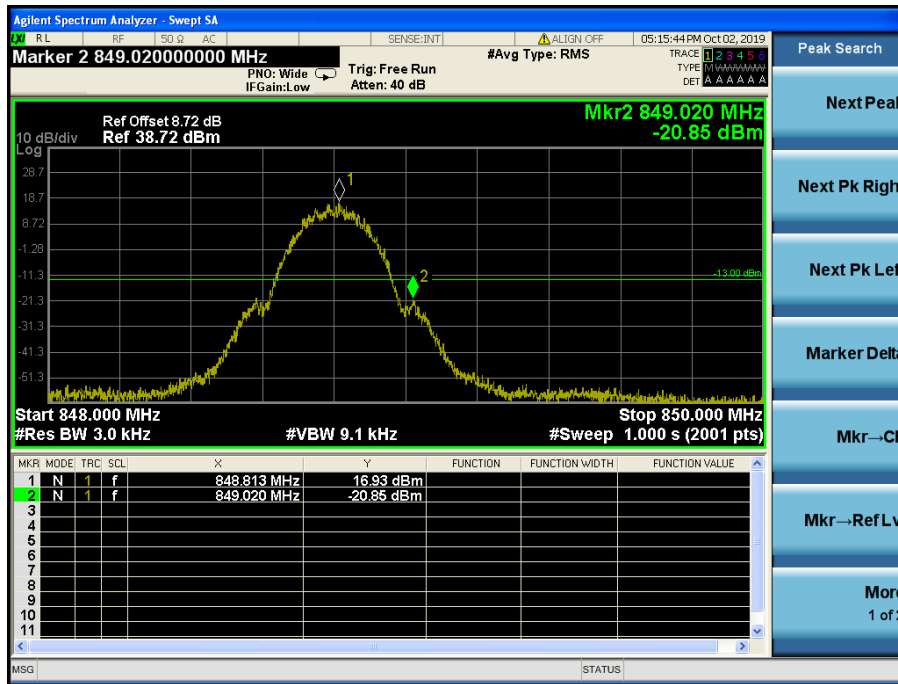

8.4 BAND EDGE EMISSIONS AT ANTENNA TERMINAL

GSM850 & Channel: 125

GSM850 & Channel: 125

GSM850 & Channel: 251

GSM850 & Channel: 251

EDGE850 & Channel: 125

EDGE850 & Channel: 125

EDGE850 & Channel: 251

EDGE850 & Channel: 251

GSM1900 & Channel: 512

GSM1900 & Channel: 512

GSM1900 & Channel: 810

GSM1900 & Channel: 810

EDGE1900 & Channel: 512

EDGE1900 & Channel: 512

EDGE1900 & Channel: 810