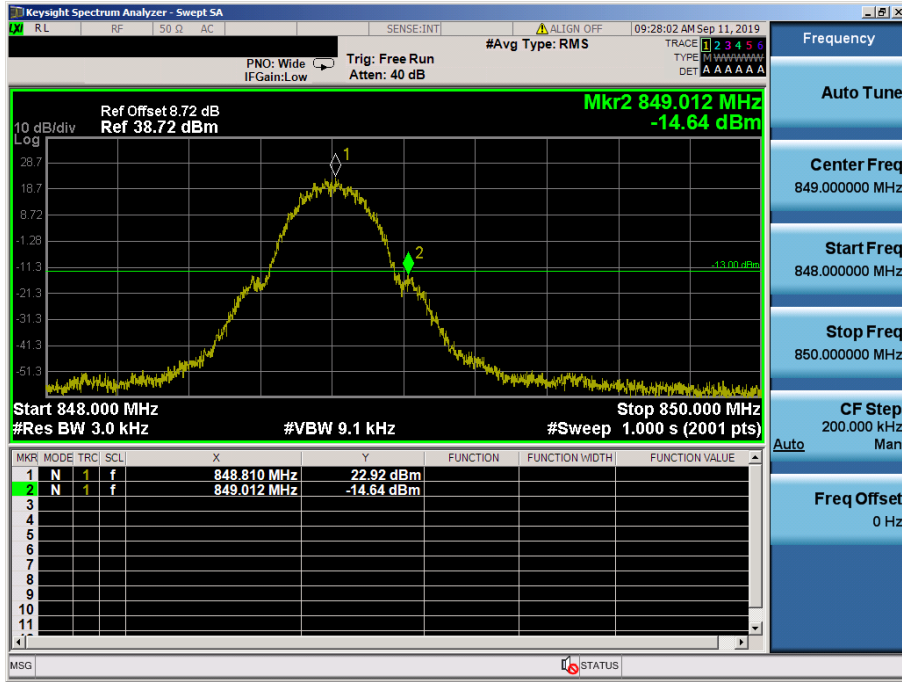

8.4 BAND EDGE EMISSIONS AT ANTENNA TERMINAL

GSM850 & Channel: 125

GSM850 & Channel: 125

GSM850 & Channel: 251

GSM850 & Channel: 251

EDGE850 & Channel: 125

EDGE850 & Channel: 125

EDGE850 & Channel: 251

EDGE850 & Channel: 251

GSM1900 & Channel: 512

GSM1900 & Channel: 512

GSM1900 & Channel: 810

GSM1900 & Channel: 810

EDGE1900 & Channel: 512

EDGE1900 & Channel: 512

EDGE1900 & Channel: 810