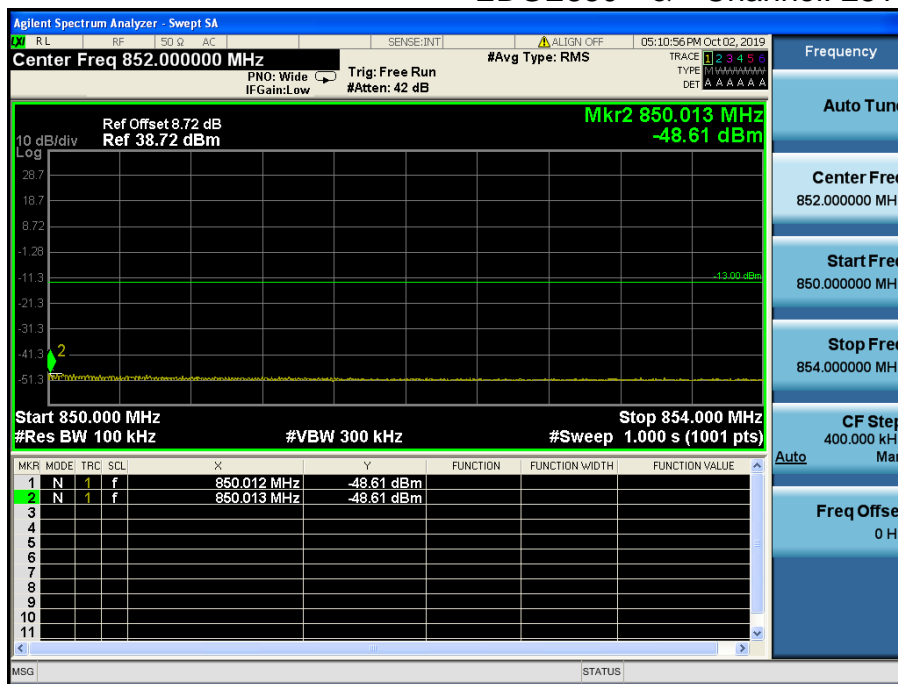

8.4 BAND EDGE EMISSIONS AT ANTENNA TERMINAL

GSM850 & Channel: 125

GSM850 & Channel: 125

GSM850 & Channel: 251

GSM850 & Channel: 251

EDGE850 & Channel: 125

EDGE850 & Channel: 125

EDGE850 & Channel: 251

EDGE850 & Channel: 251

GSM1900 & Channel: 512

GSM1900 & Channel: 512

GSM1900 & Channel: 810

GSM1900 & Channel: 810

EDGE1900 & Channel: 512

EDGE1900 & Channel: 512

EDGE1900 & Channel: 810