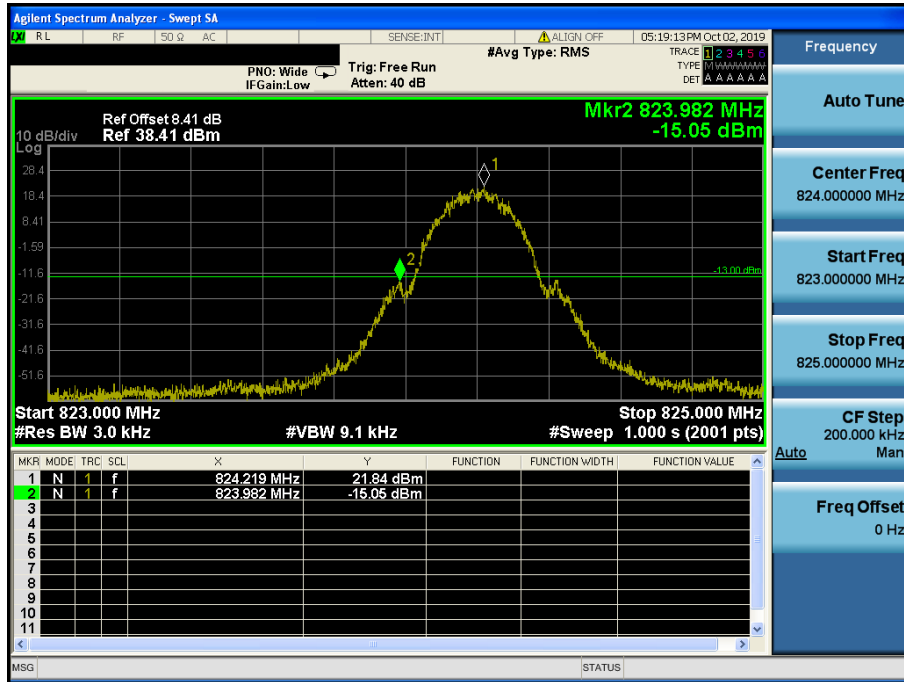

8.4 BAND EDGE EMISSIONS AT ANTENNA TERMINAL

GSM850 & Channel: 125

GSM850 & Channel: 125

GSM850 & Channel: 251

GSM850 & Channel: 251

EDGE850 & Channel: 125

EDGE850 & Channel: 125

EDGE850 & Channel: 251

EDGE850 & Channel: 251

GSM1900 & Channel: 512

GSM1900 & Channel: 512

GSM1900 & Channel: 810

GSM1900 & Channel: 810

EDGE1900 & Channel: 512

EDGE1900 & Channel: 512

EDGE1900 & Channel: 810