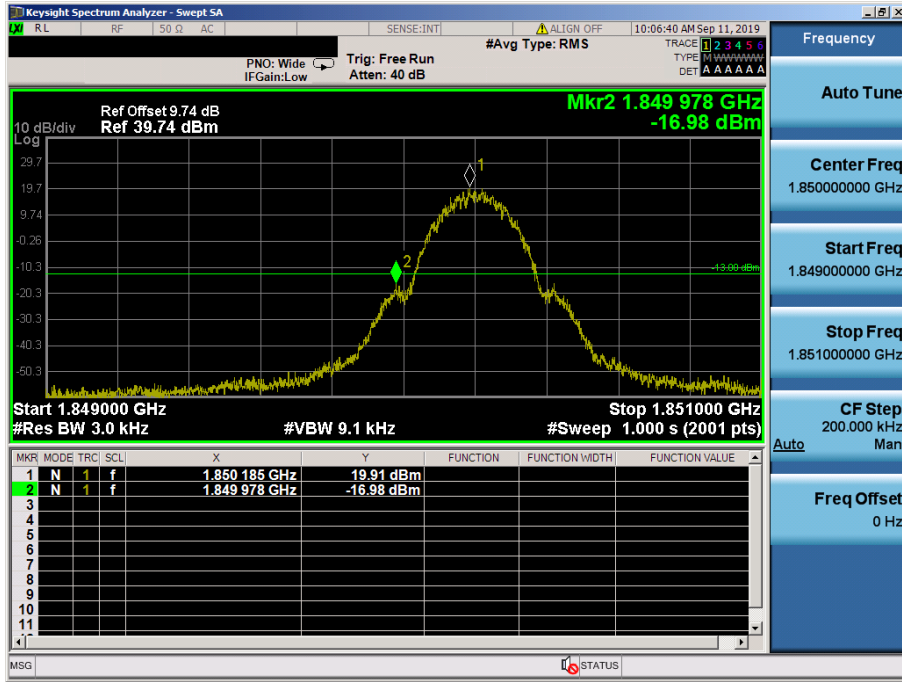

8.4 BAND EDGE EMISSIONS AT ANTENNA TERMINAL

GSM850 & Channel: 125

GSM850 & Channel: 125

GSM850 & Channel: 251

GSM850 & Channel: 251

EDGE850 & Channel: 125

EDGE850 & Channel: 125

EDGE850 & Channel: 251

EDGE850 & Channel: 251

GSM1900 & Channel: 512

GSM1900 & Channel: 512

GSM1900 & Channel: 810

GSM1900 & Channel: 810

EDGE1900 & Channel: 512

EDGE1900 & Channel: 512

EDGE1900 & Channel: 810