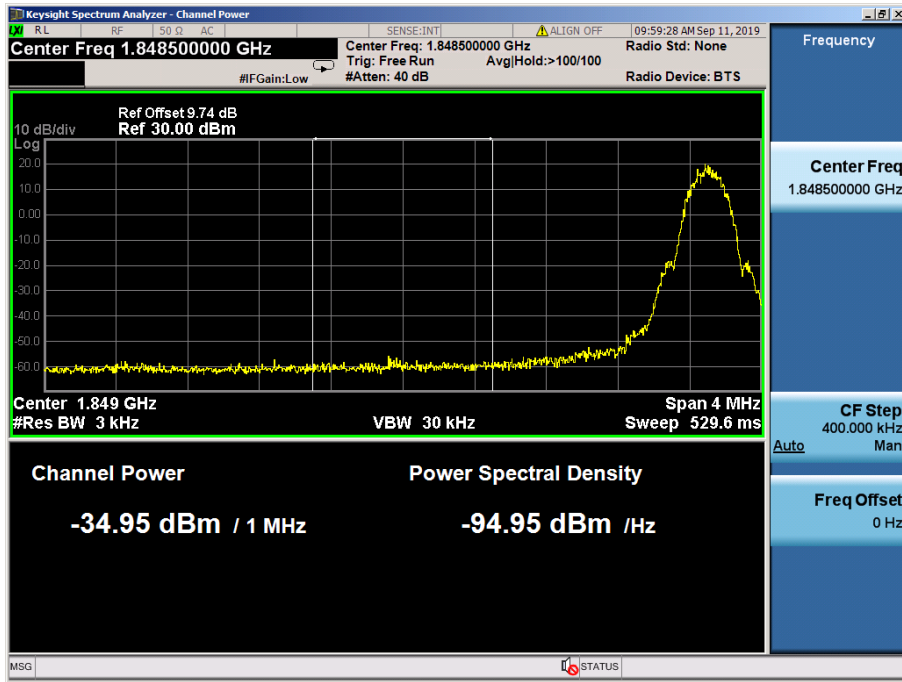

8.4 BAND EDGE EMISSIONS AT ANTENNA TERMINAL

GSM850 & Channel: 125

GSM850 & Channel: 125

GSM850 & Channel: 251

GSM850 & Channel: 251

EDGE850 & Channel: 125

EDGE850 & Channel: 125

EDGE850 & Channel: 251

EDGE850 & Channel: 251

GSM1900 & Channel: 512

GSM1900 & Channel: 512

GSM1900 & Channel: 810

GSM1900 & Channel: 810

EDGE1900 & Channel: 512

EDGE1900 & Channel: 512

EDGE1900 & Channel: 810