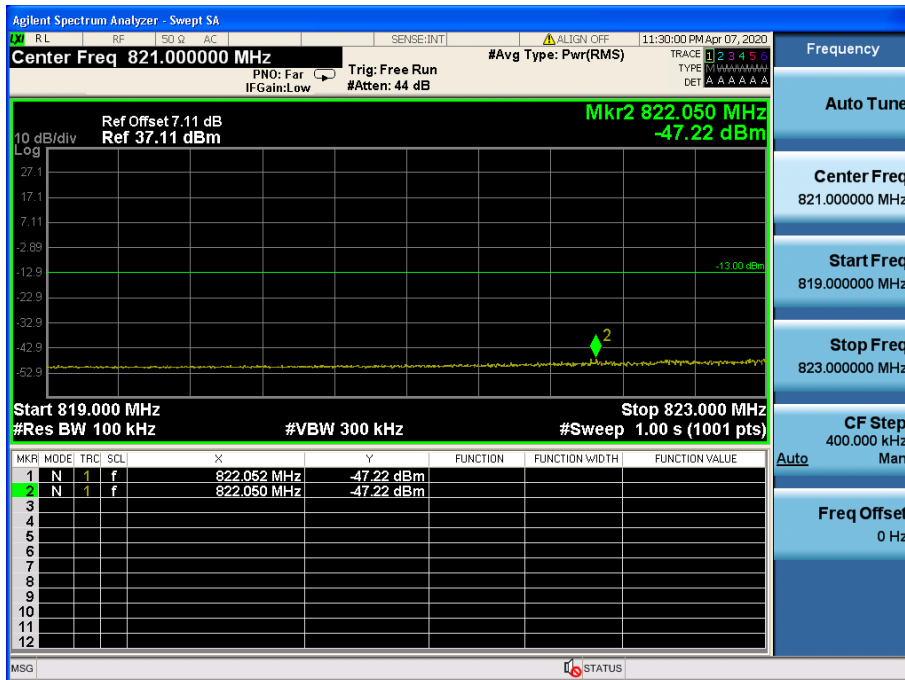

GSM850 & Channel: 128