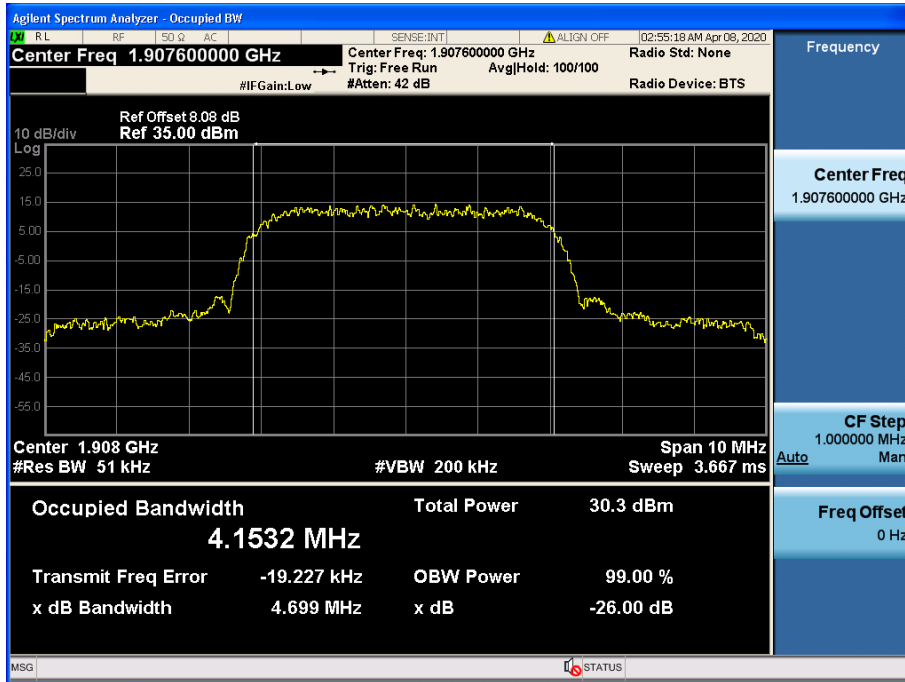

WCDMA1900 & Channel: 9400

WCDMA1900 & Channel: 9538

HSUPA1900 & Channel: 9262

HSUPA1900 & Channel: 9400

HSUPA1900 & Channel: 9538

### 8.3 SPURIOUS EMISSIONS AT ANTENNA TERMINAL