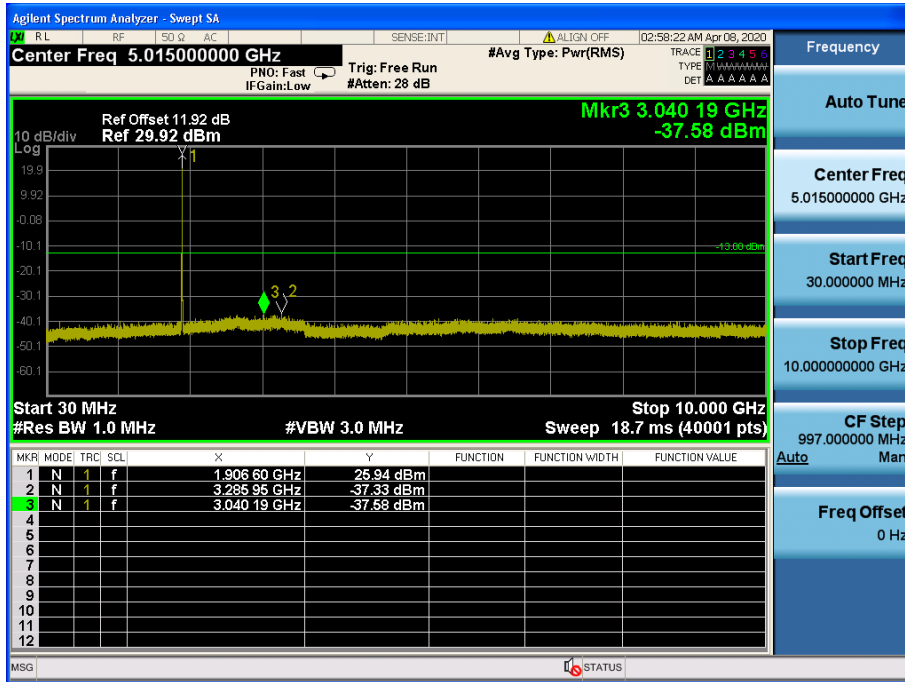

HSUPA1900 & Channel: 9262

HSUPA1900 & Channel: 9262

HSUPA1900 & Channel: 9400

HSUPA1900 & Channel: 9400

HSUPA1900 & Channel: 9538

HSUPA1900 & Channel: 9538

### 8.4 BAND EDGE EMISSIONS AT ANTENNA TERMINAL

#### GSM850 & Channel: 128