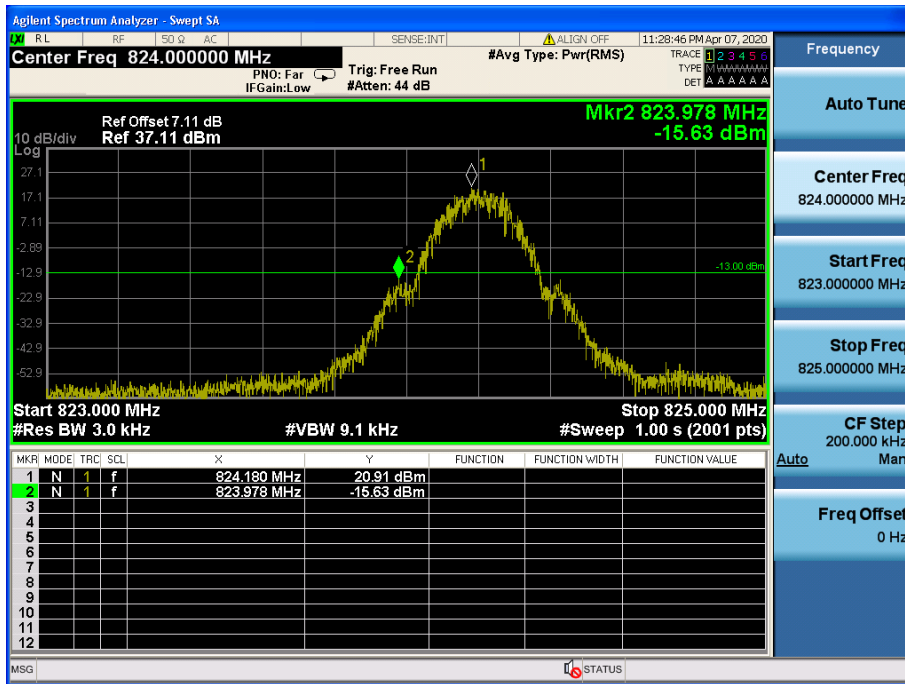

HSUPA1900 & Channel: 9262

HSUPA1900 & Channel: 9262

HSUPA1900 & Channel: 9400

HSUPA1900 & Channel: 9400

HSUPA1900 & Channel: 9538

HSUPA1900 & Channel: 9538

### 8.4 BAND EDGE EMISSIONS AT ANTENNA TERMINAL

#### GSM850 & Channel: 128