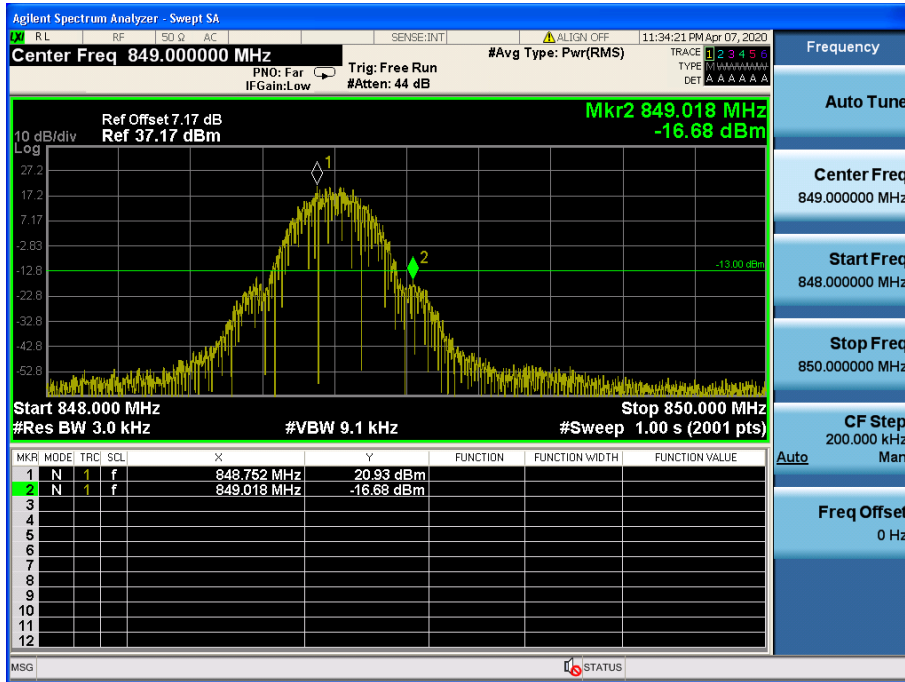

GSM850 & Channel: 251