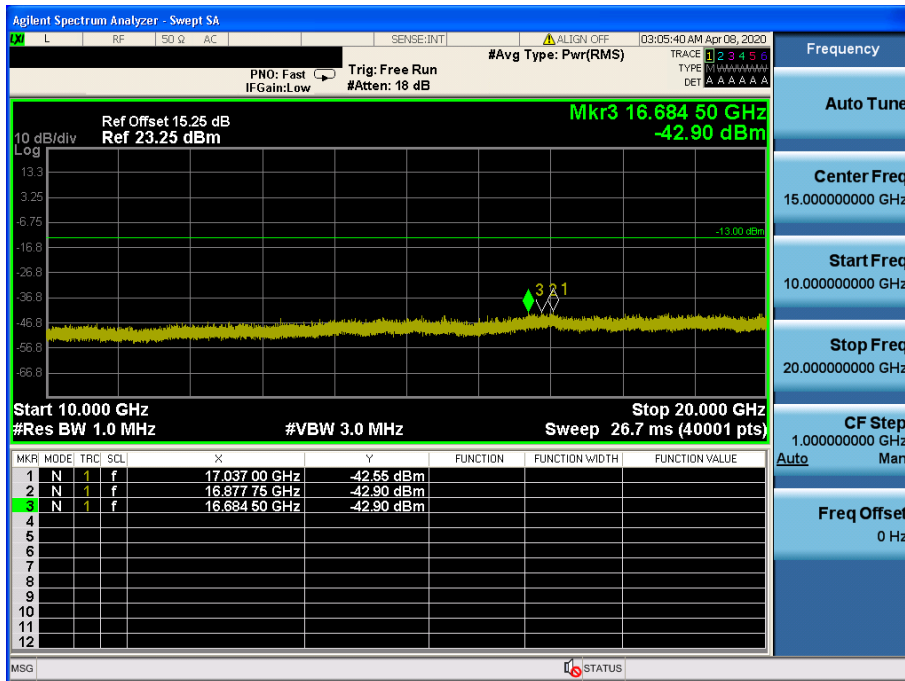

HSUPA1900 & Channel: 9262

HSUPA1900 & Channel: 9262

HSUPA1900 & Channel: 9400

HSUPA1900 & Channel: 9400

HSUPA1900 & Channel: 9538

HSUPA1900 & Channel: 9538

### 8.4 BAND EDGE EMISSIONS AT ANTENNA TERMINAL

#### GSM850 & Channel: 128