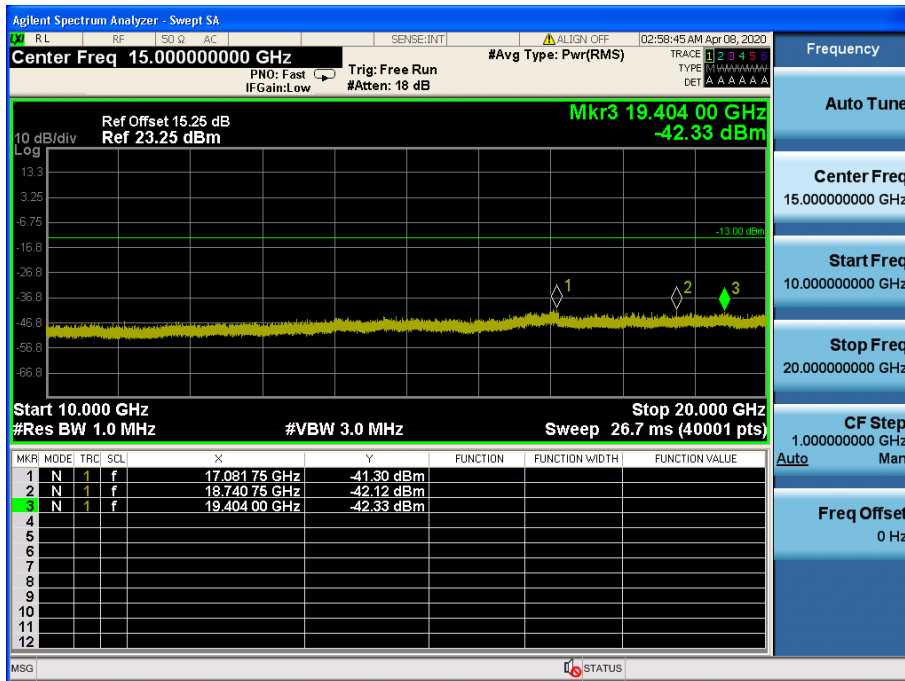

HSUPA1900 & Channel: 9262

HSUPA1900 & Channel: 9262

HSUPA1900 & Channel: 9400

HSUPA1900 & Channel: 9400

HSUPA1900 & Channel: 9538

HSUPA1900 & Channel: 9538

### 8.4 BAND EDGE EMISSIONS AT ANTENNA TERMINAL

#### GSM850 & Channel: 128