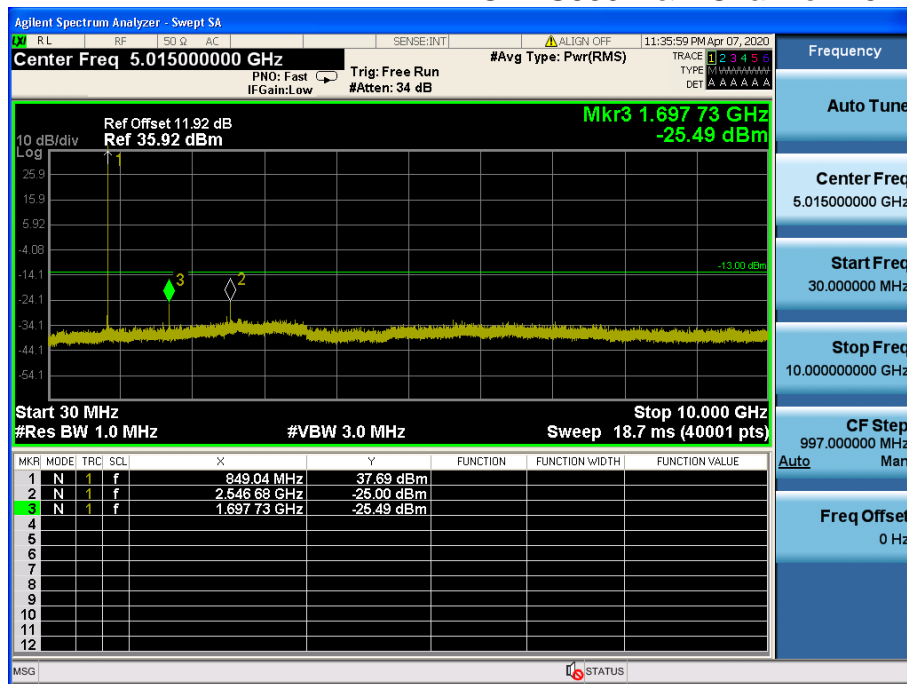

GPRS850 & Channel: 251