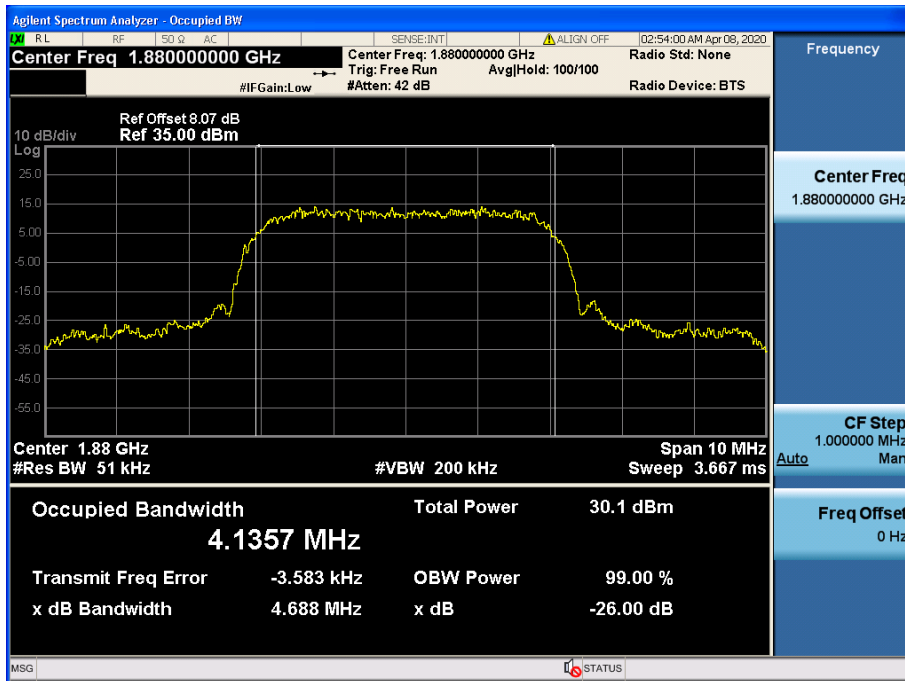

WCDMA1900 & Channel: 9400

WCDMA1900 & Channel: 9538

HSUPA1900 & Channel: 9262

HSUPA1900 & Channel: 9400

HSUPA1900 & Channel: 9538

### 8.3 SPURIOUS EMISSIONS AT ANTENNA TERMINAL