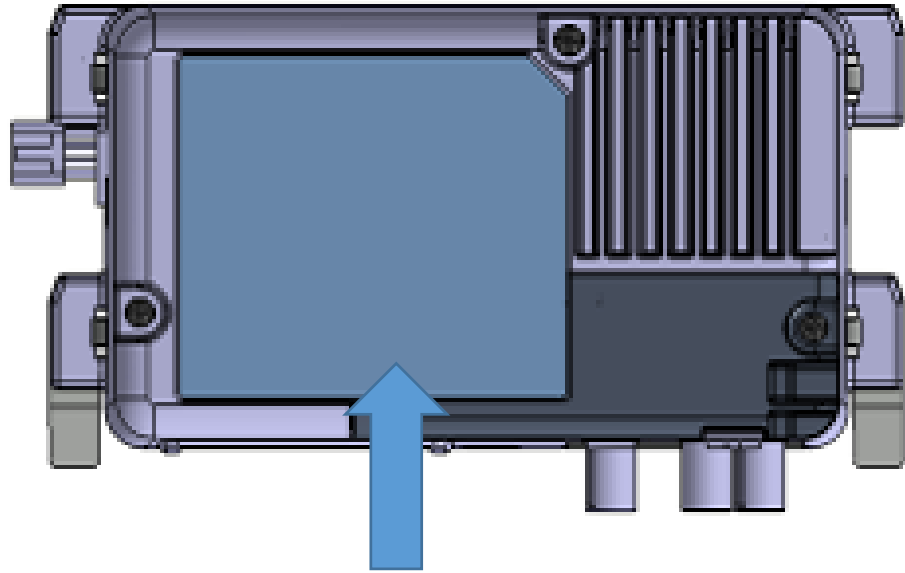

VW OCU3 MQB37W ROW (Audi) Label Location

**8Y0 035 284** LG Electronics  
European Shared **CE**  
Service Center B.V. Krijgsman 1,  
1186 DM Amstelveen, The Netherlands

8Y0 035 284 SW 5001  
01S HW 501  
LG5 FCC ID : BEJTLAHW3IU-W

**VW AG** **ANATEL** R-CMM-  
Online Connectivity Unit XXXXX-XX-XXXXX LGE-  
XXXXX

MADE IN VIETNAM  
LG Electronics

MODEL(型號) : TLAHW3IU-W

電壓/電流 : DC 12 V 2 A

IMEI XXXXXXXXXXXXXXXX

ICCID XXXXXXXXXXXXXXXX

LG S/N 710VHAB000001