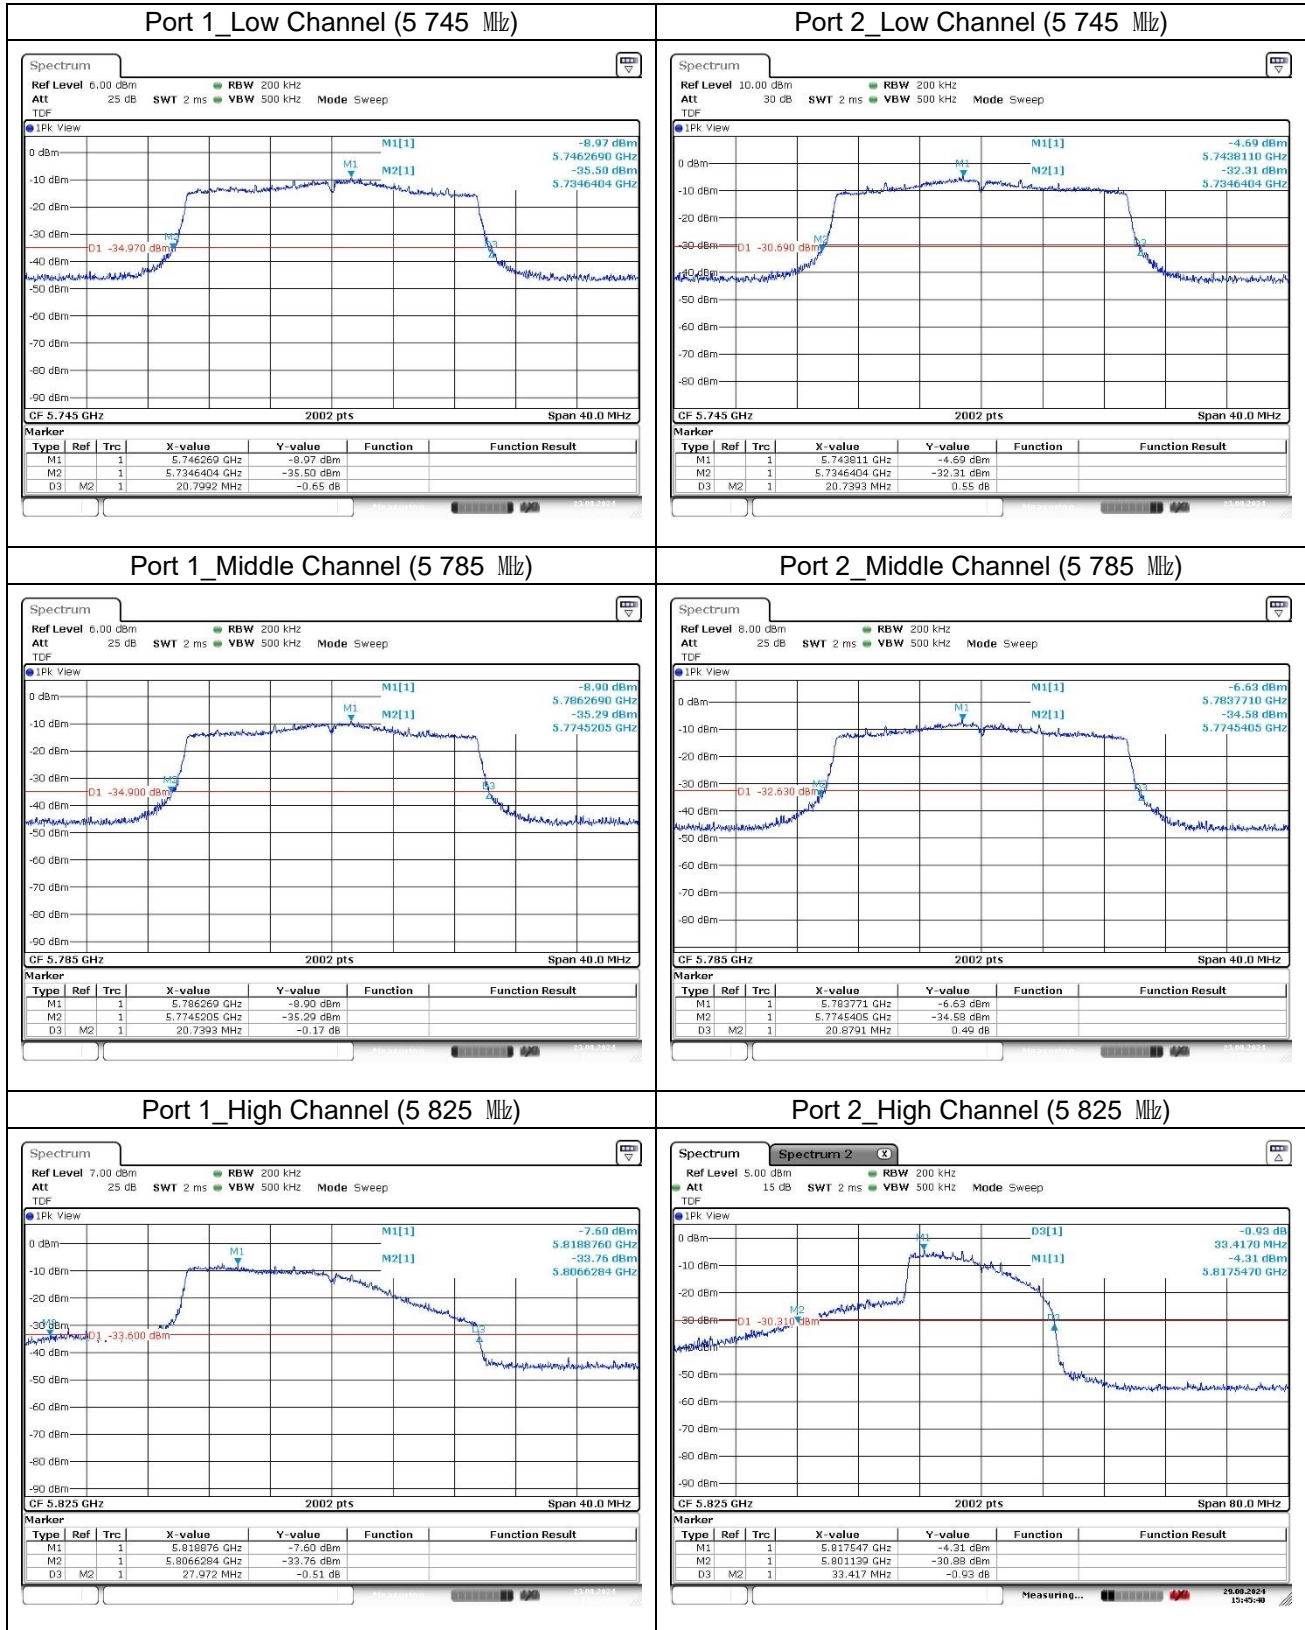

11ax_HE20_26T (Band 3)

11ax_HE20_SU (Band 1)

11ax_HE20_SU (Band 2A)

11ax_HE20_SU (Band 2C)

11ax_HE20_SU (Band 3)

11ax_HE40_26T (Band 1)

11ax_HE40_26T (Band 2A)

11ax_HE40_26T (Band 2C)