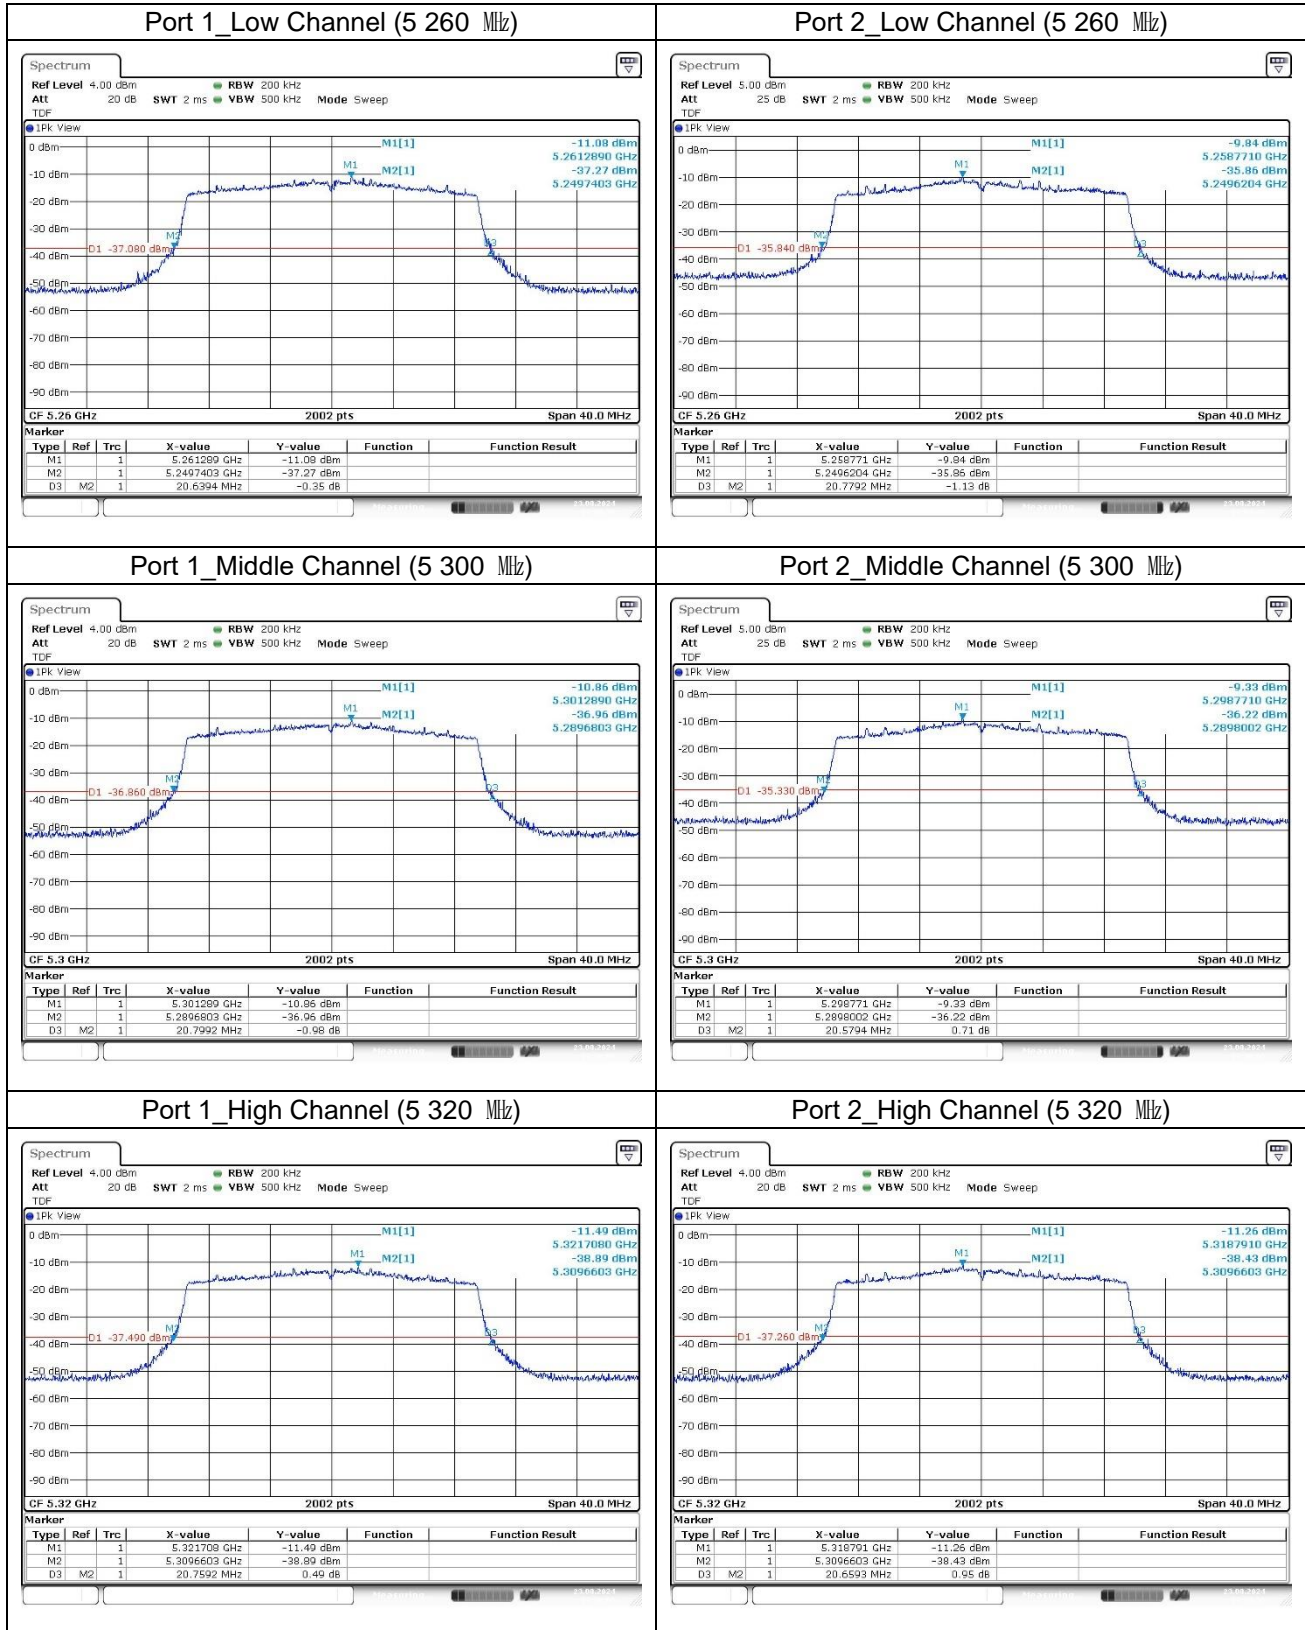

11ax_HE20_26T (Band 3)

11ax_HE20_SU (Band 1)

11ax_HE20_SU (Band 2A)

11ax_HE20_SU (Band 2C)

11ax_HE20_SU (Band 3)

11ax_HE40_26T (Band 1)

11ax_HE40_26T (Band 2A)

11ax_HE40_26T (Band 2C)