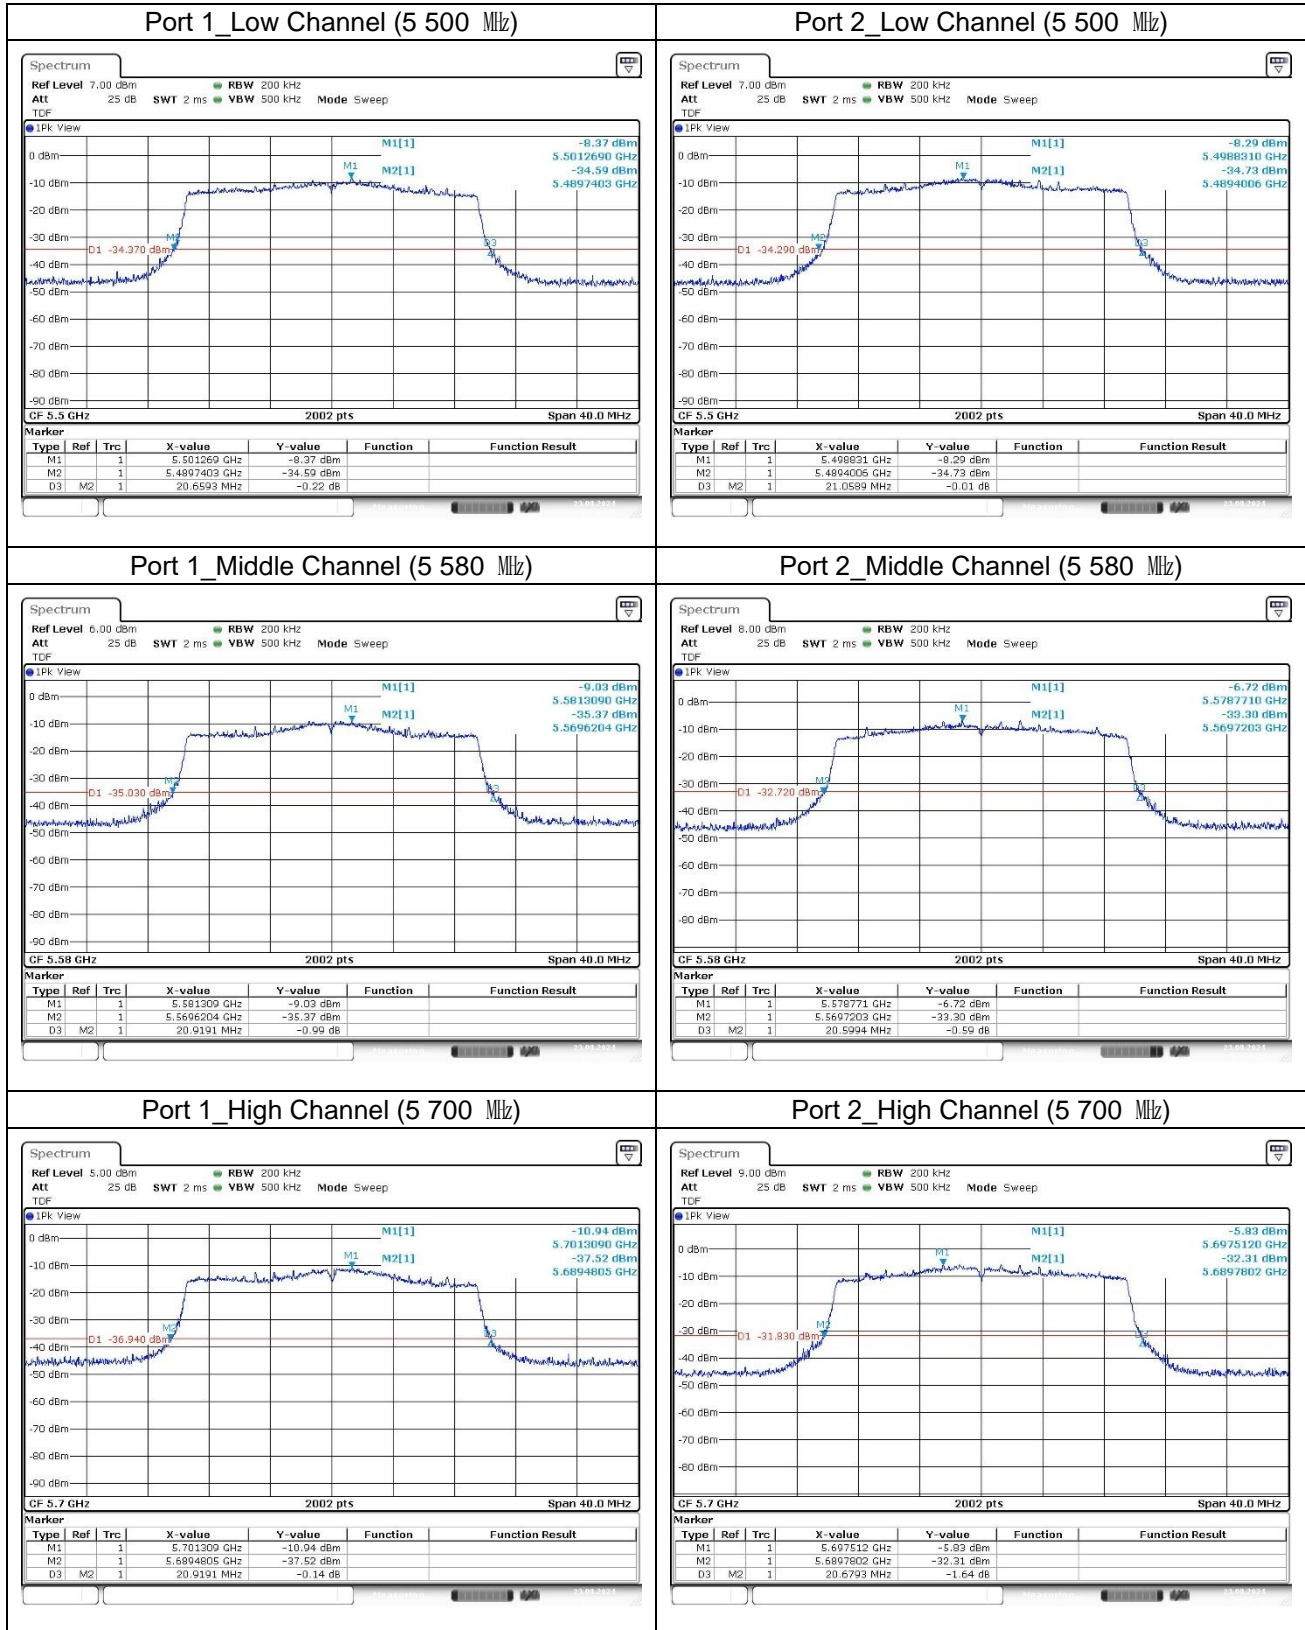

11ax_HE20_26T (Band 3)

11ax_HE20_SU (Band 1)

11ax_HE20_SU (Band 2A)

11ax_HE20_SU (Band 2C)

11ax_HE20_SU (Band 3)

11ax_HE40_26T (Band 1)

11ax_HE40_26T (Band 2A)

11ax_HE40_26T (Band 2C)