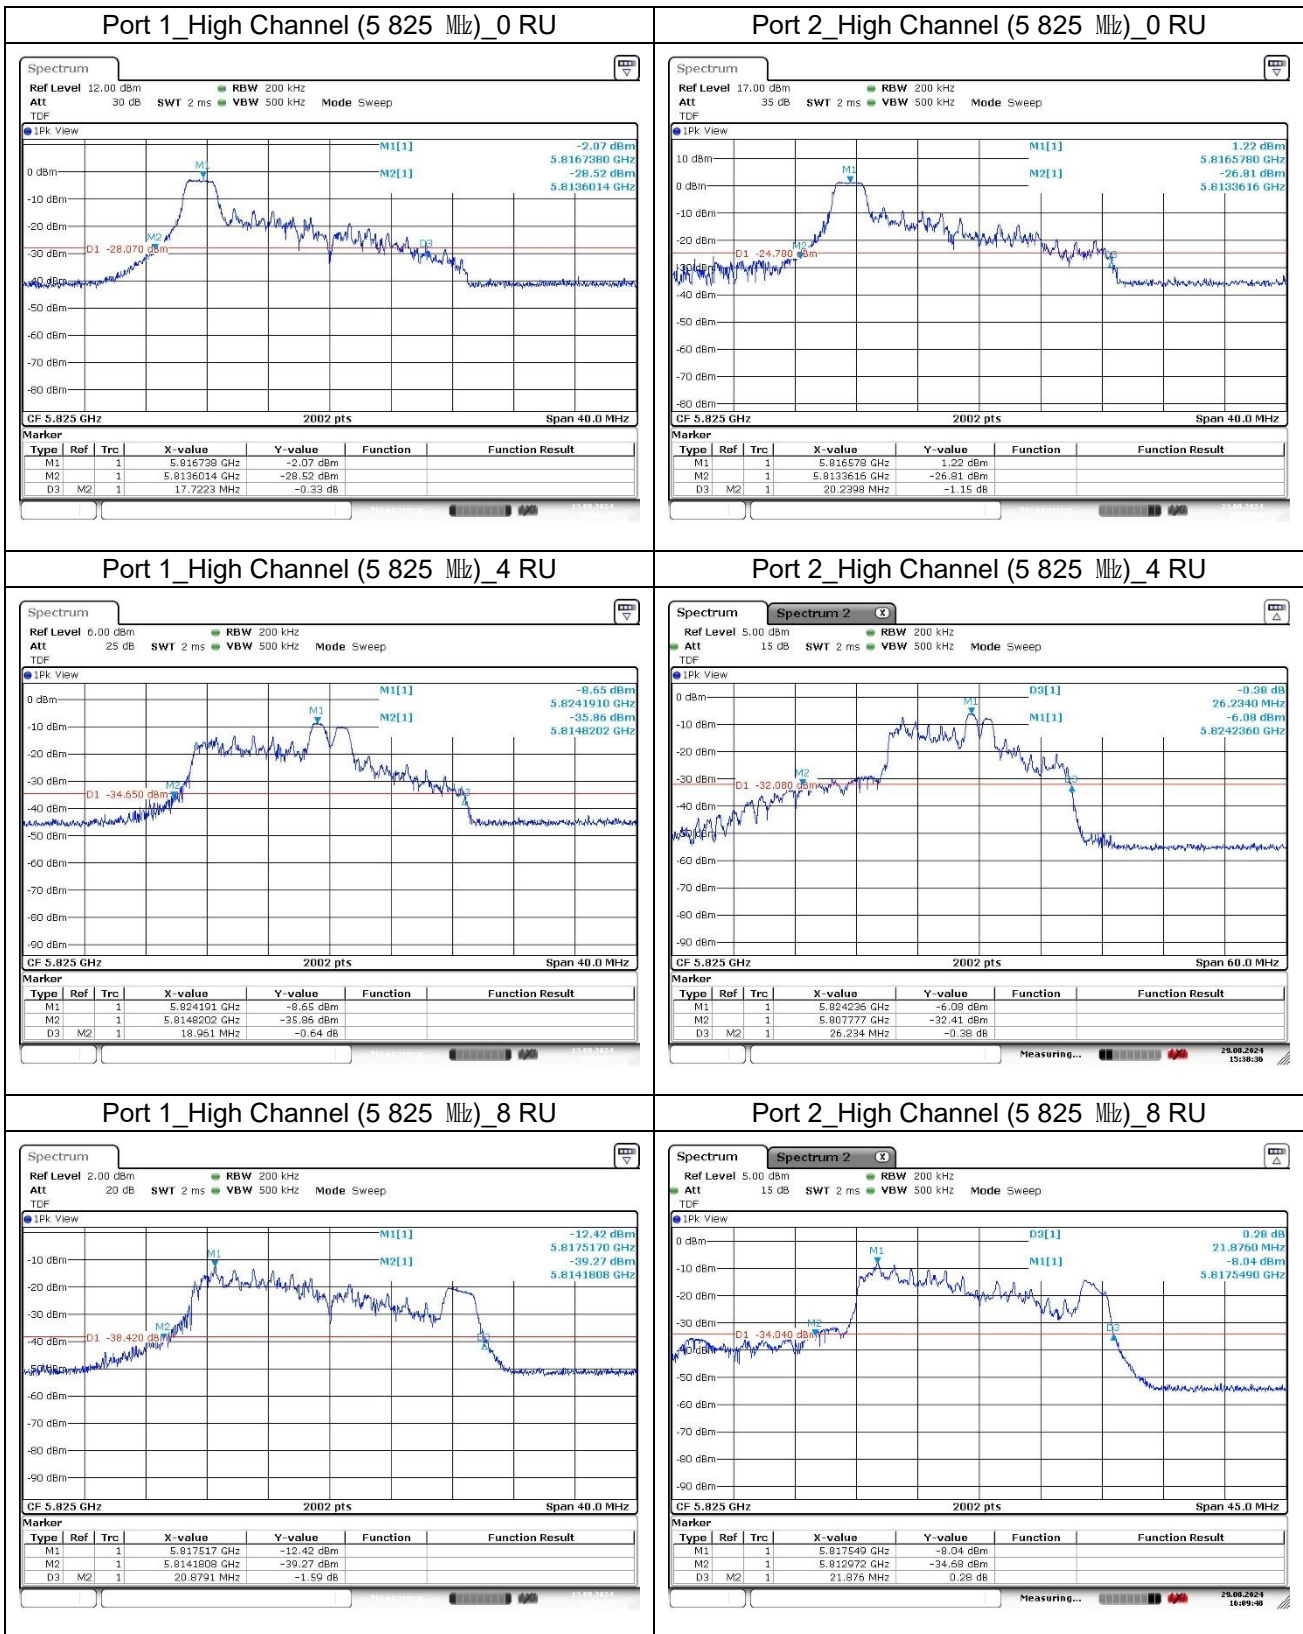

11ax_HE20_26T (Band 3)

11ax_HE20_SU (Band 1)

11ax_HE20_SU (Band 2A)

11ax_HE20_SU (Band 2C)

11ax_HE20_SU (Band 3)

11ax_HE40_26T (Band 1)

11ax_HE40_26T (Band 2A)

11ax_HE40_26T (Band 2C)