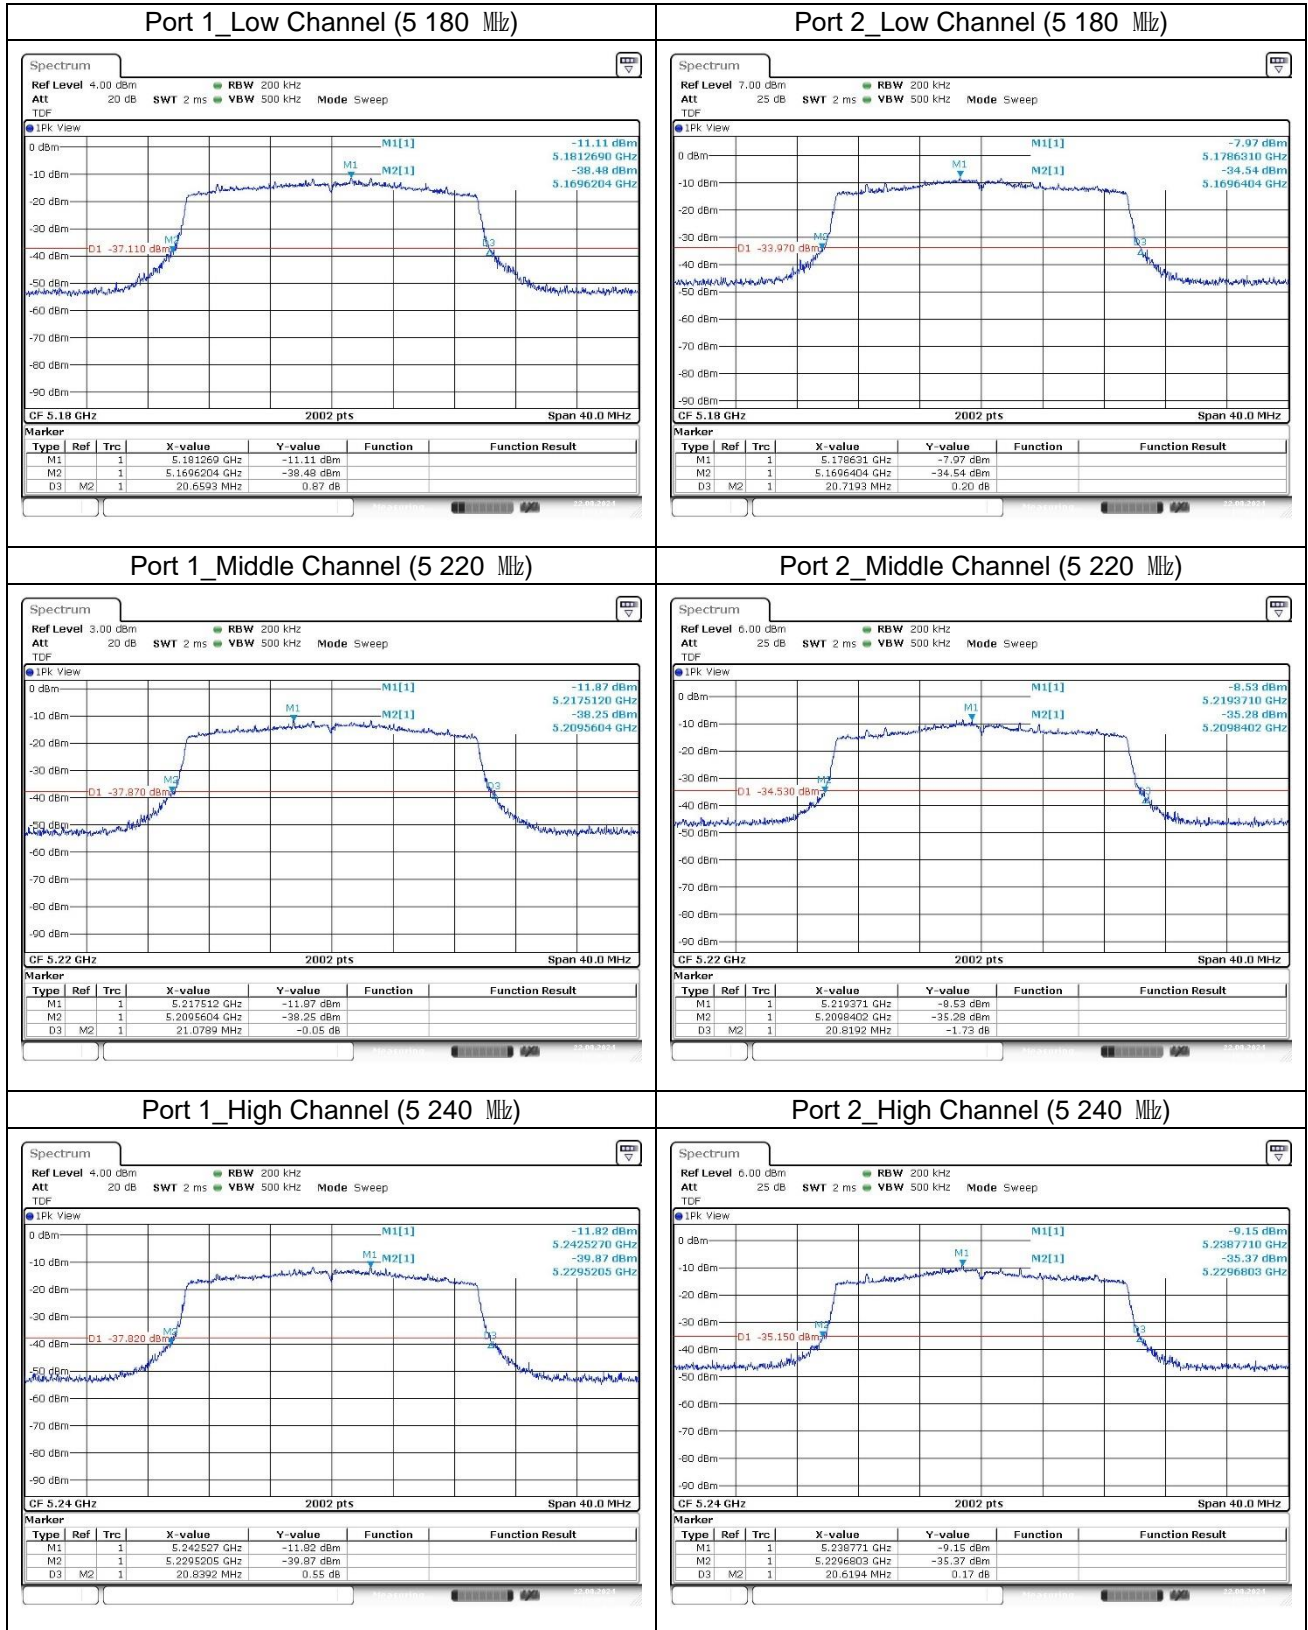

11ax_HE20_26T (Band 3)

11ax_HE20_SU (Band 1)

11ax_HE20_SU (Band 2A)

11ax_HE20_SU (Band 2C)

11ax_HE20_SU (Band 3)

11ax_HE40_26T (Band 1)

11ax_HE40_26T (Band 2A)

11ax_HE40_26T (Band 2C)