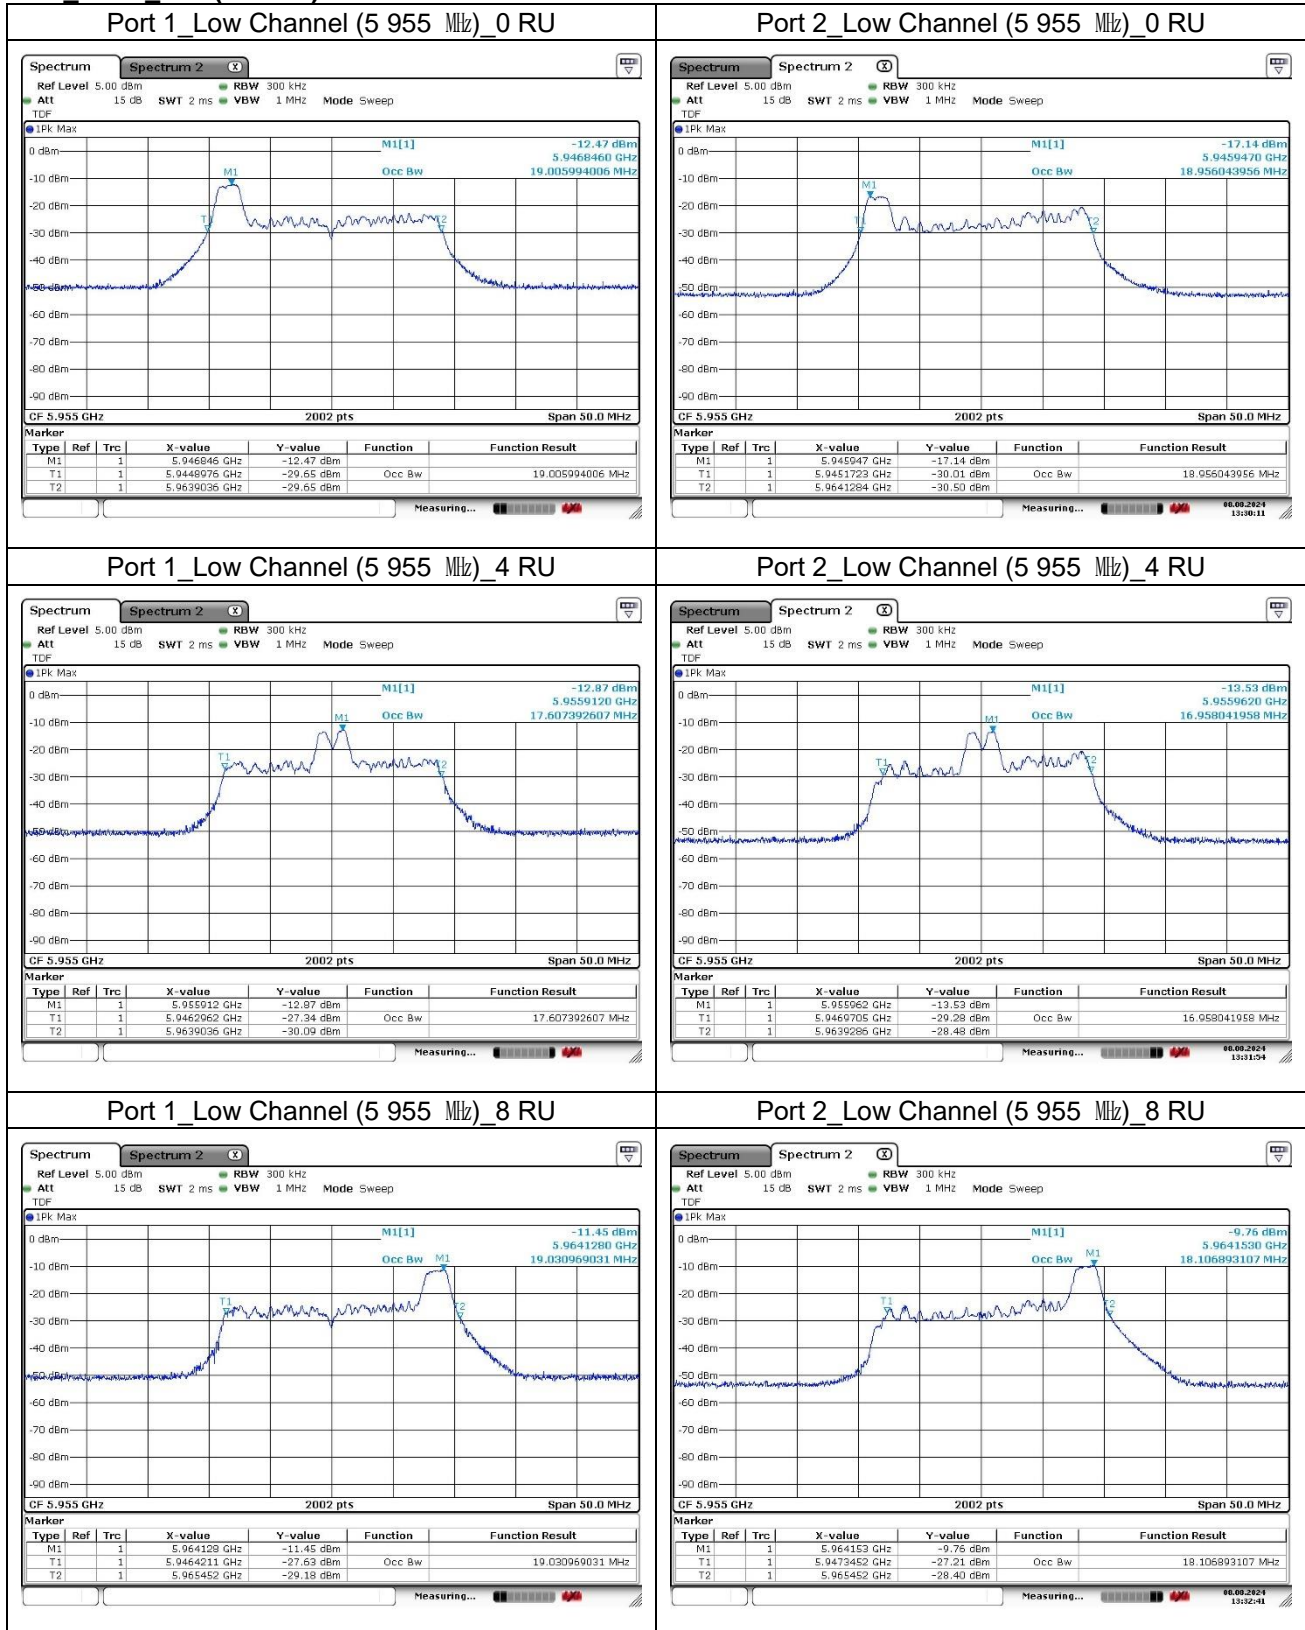

11ax_HE80U_26T (Band 7)

11ax_HE160_SU (Band 5)

11ax_HE160_SU (Band 7)

99 % Bandwidth

11a (Band 5)

11a (Band 7)

11ax_HE20_26T (Band 5)

11ax_HE20_26T (Band 7)