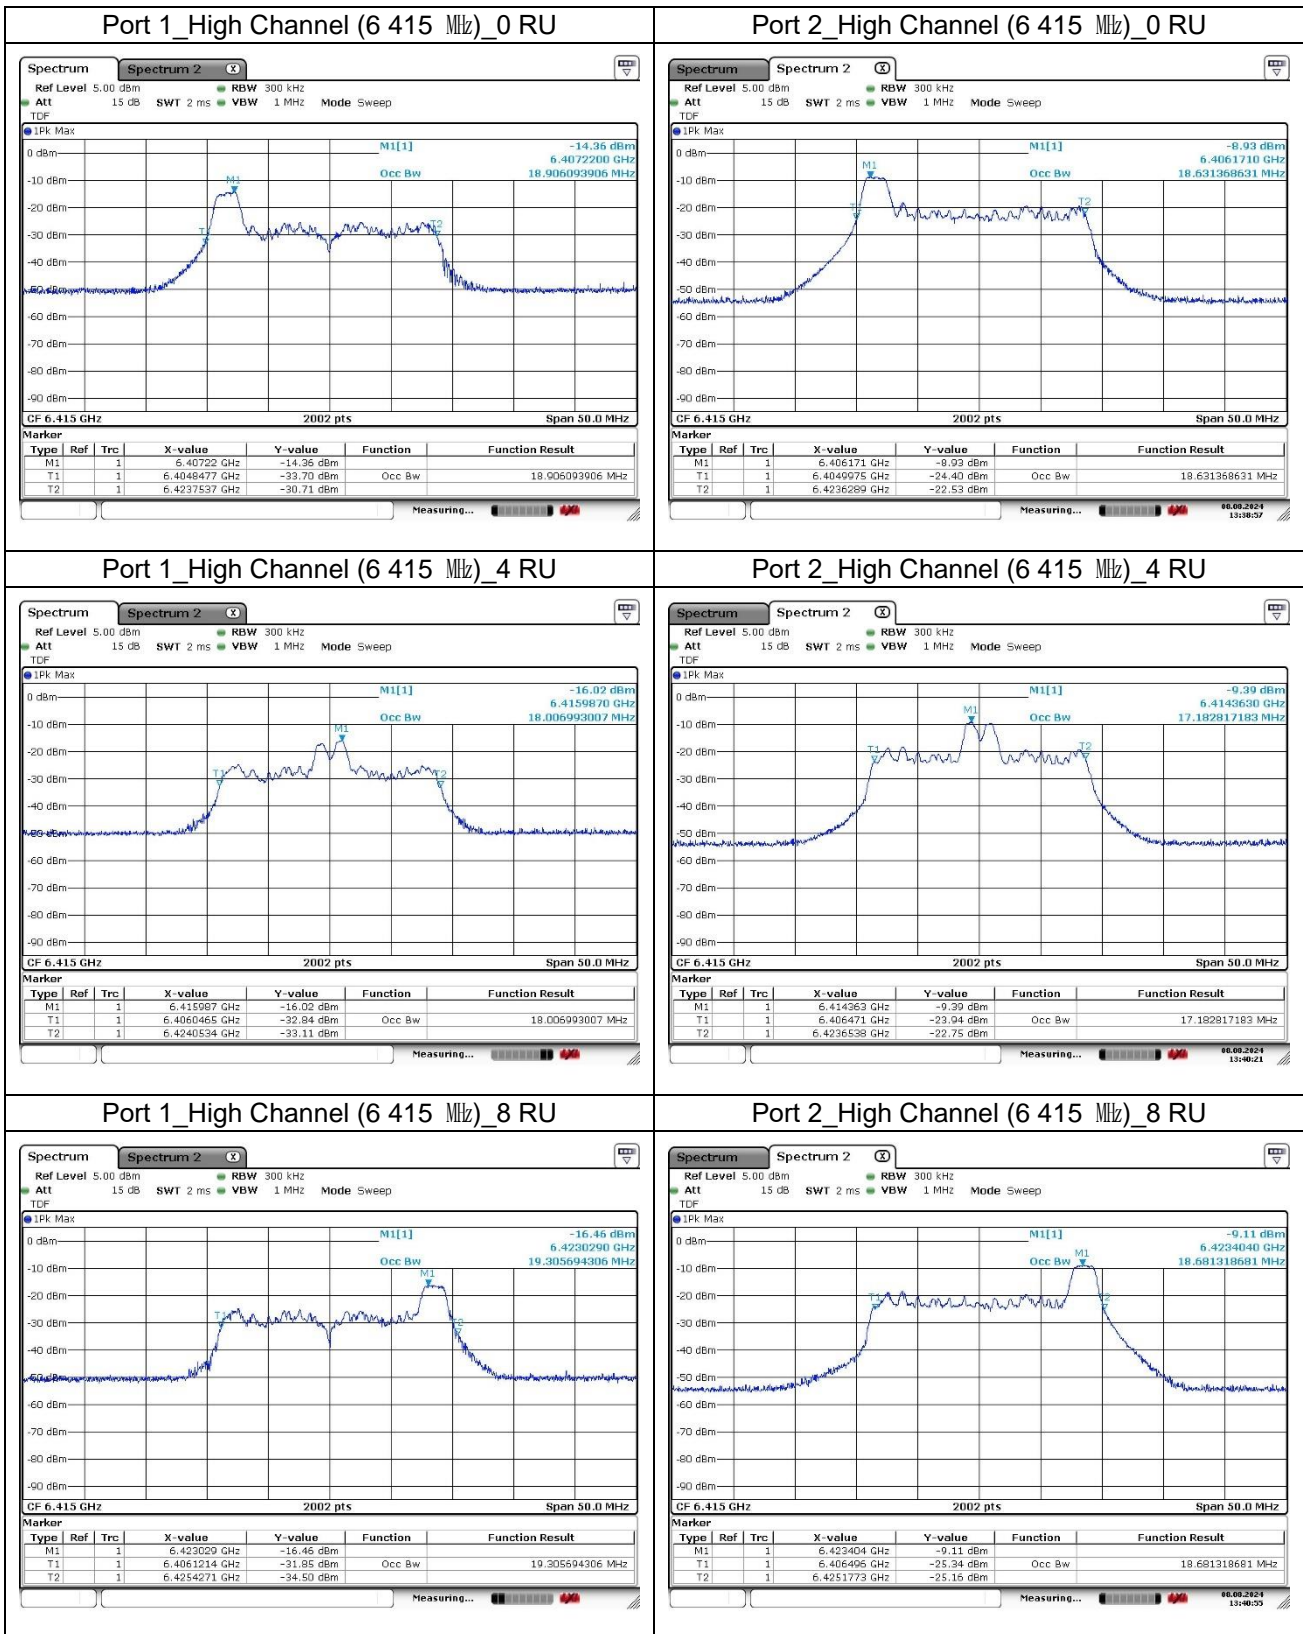

11ax_HE80U_26T (Band 7)

11ax_HE160_SU (Band 5)

11ax_HE160_SU (Band 7)

99 % Bandwidth

11a (Band 5)

11a (Band 7)

11ax_HE20_26T (Band 5)

11ax_HE20_26T (Band 7)