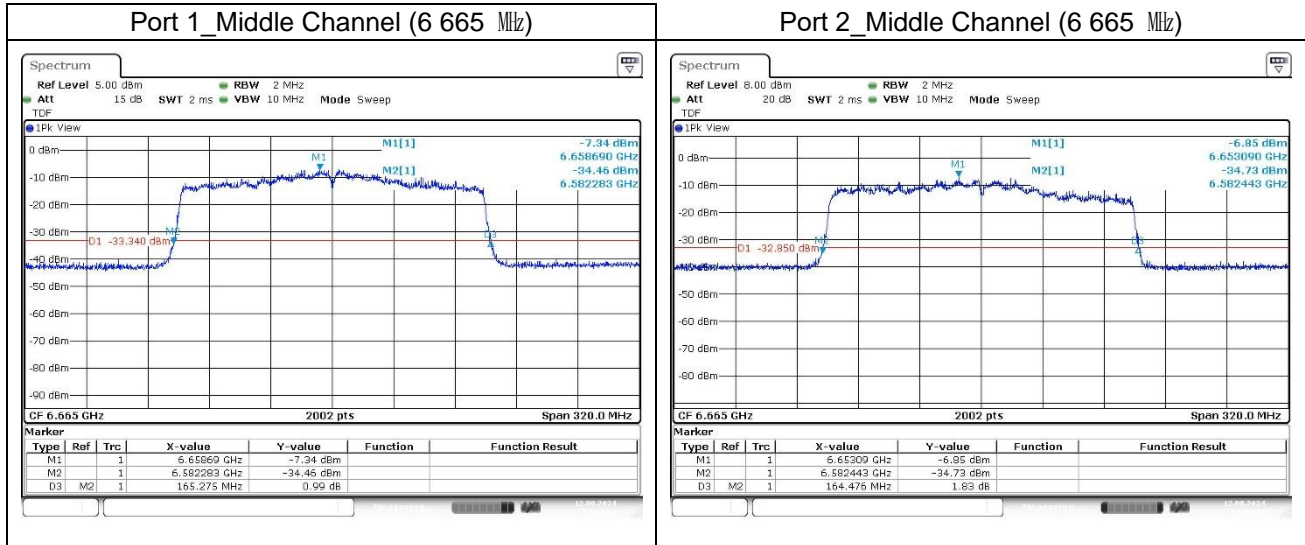

11ax_HE80U_26T (Band 7)

11ax_HE160_SU (Band 5)

11ax_HE160_SU (Band 7)

99 % Bandwidth

11a (Band 5)

11a (Band 7)

11ax_HE20_26T (Band 5)

11ax_HE20_26T (Band 7)