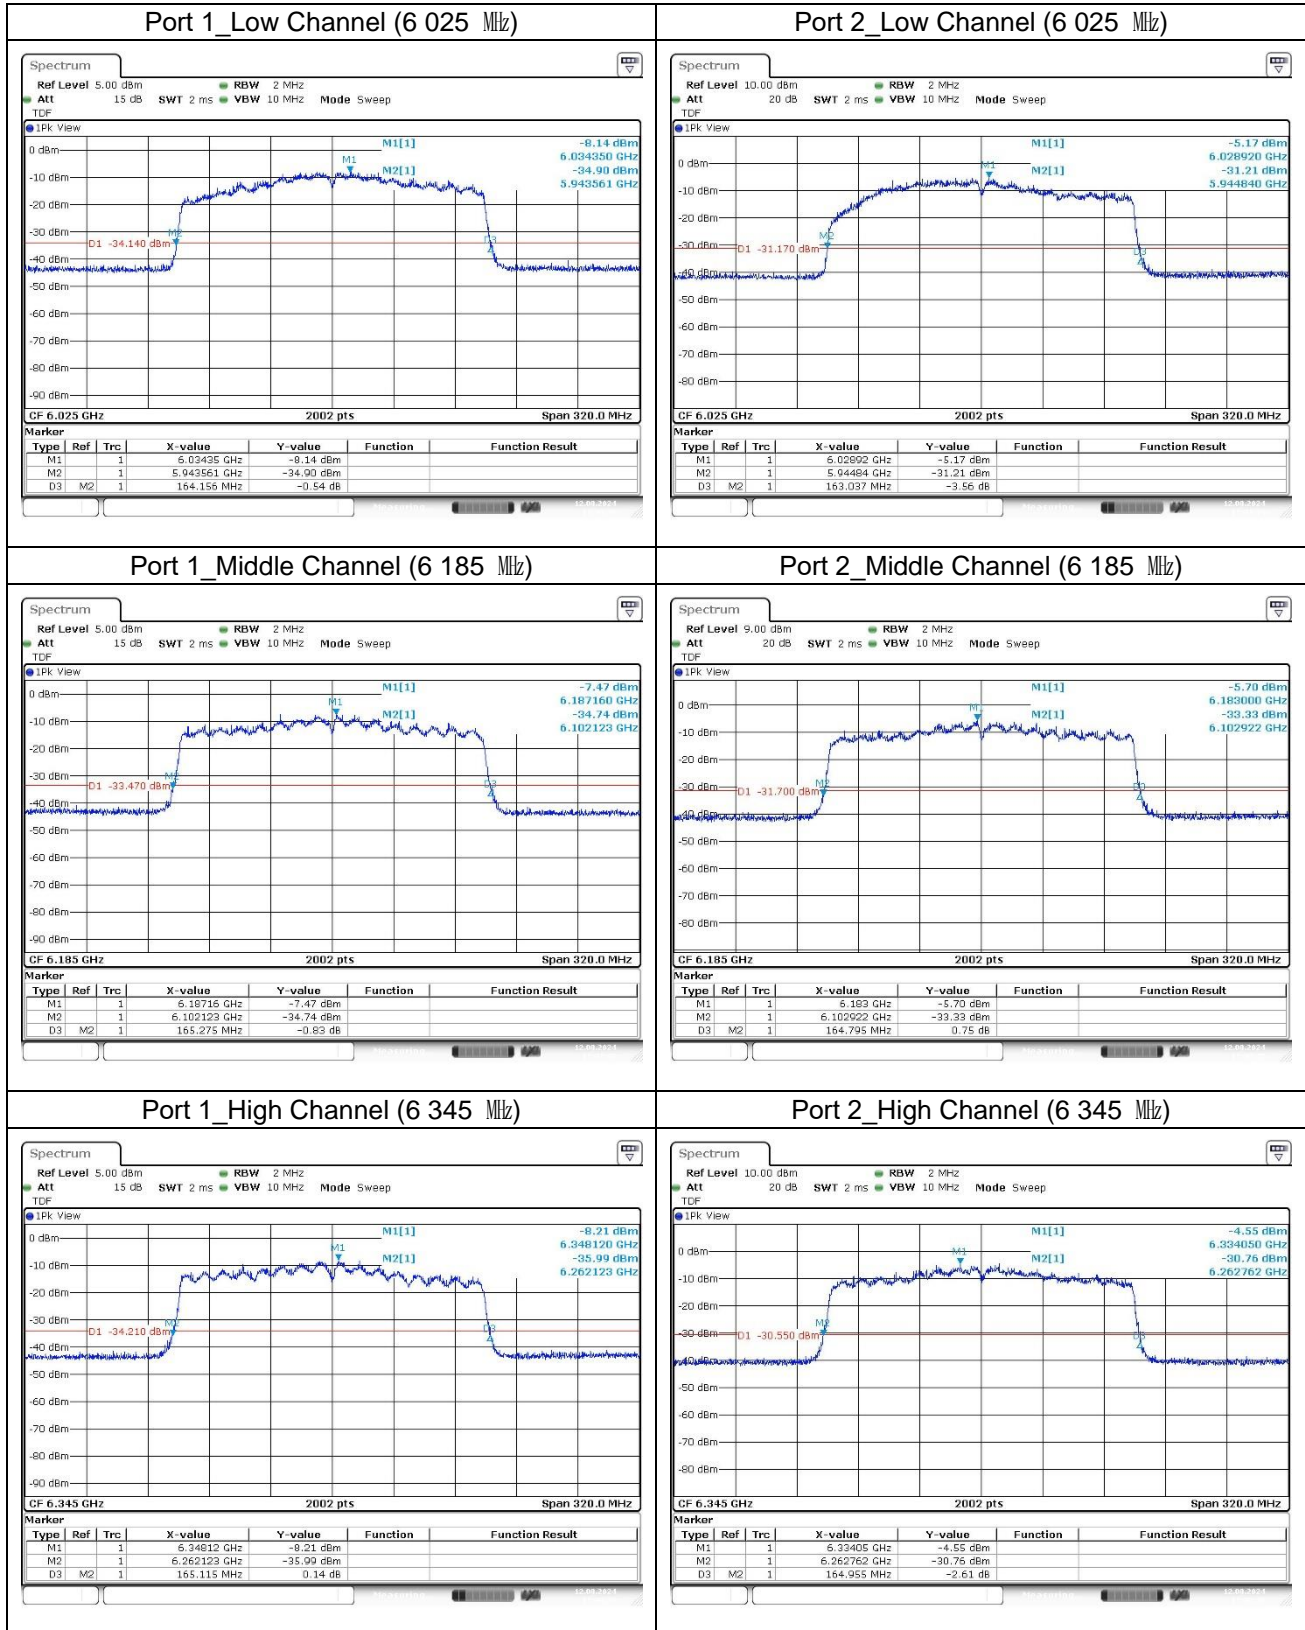

11ax_HE80U_26T (Band 7)

11ax_HE160_SU (Band 5)

11ax_HE160_SU (Band 7)

99 % Bandwidth

11a (Band 5)

11a (Band 7)

11ax_HE20_26T (Band 5)

11ax_HE20_26T (Band 7)