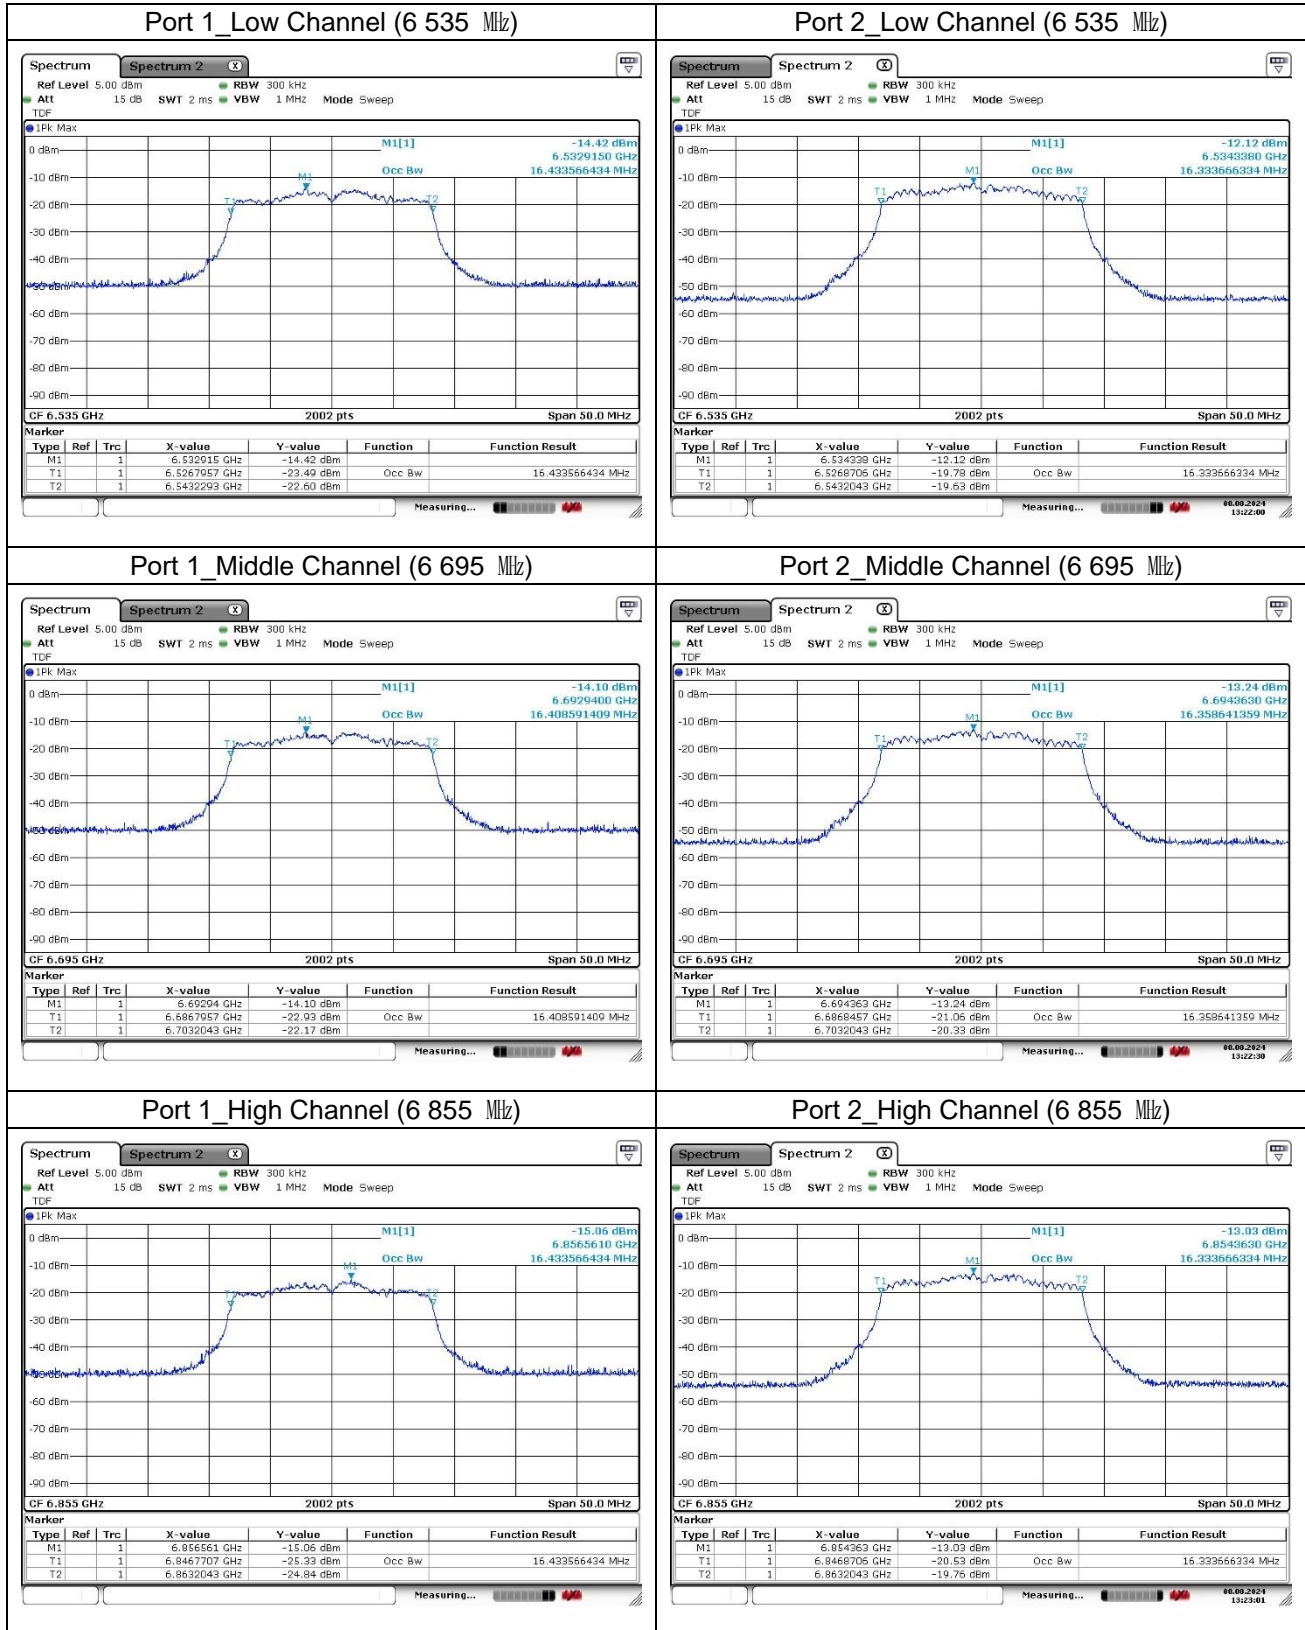

11ax_HE80U_26T (Band 7)

11ax_HE160_SU (Band 5)

11ax_HE160_SU (Band 7)

99 % Bandwidth

11a (Band 5)

11a (Band 7)

11ax_HE20_26T (Band 5)

11ax_HE20_26T (Band 7)