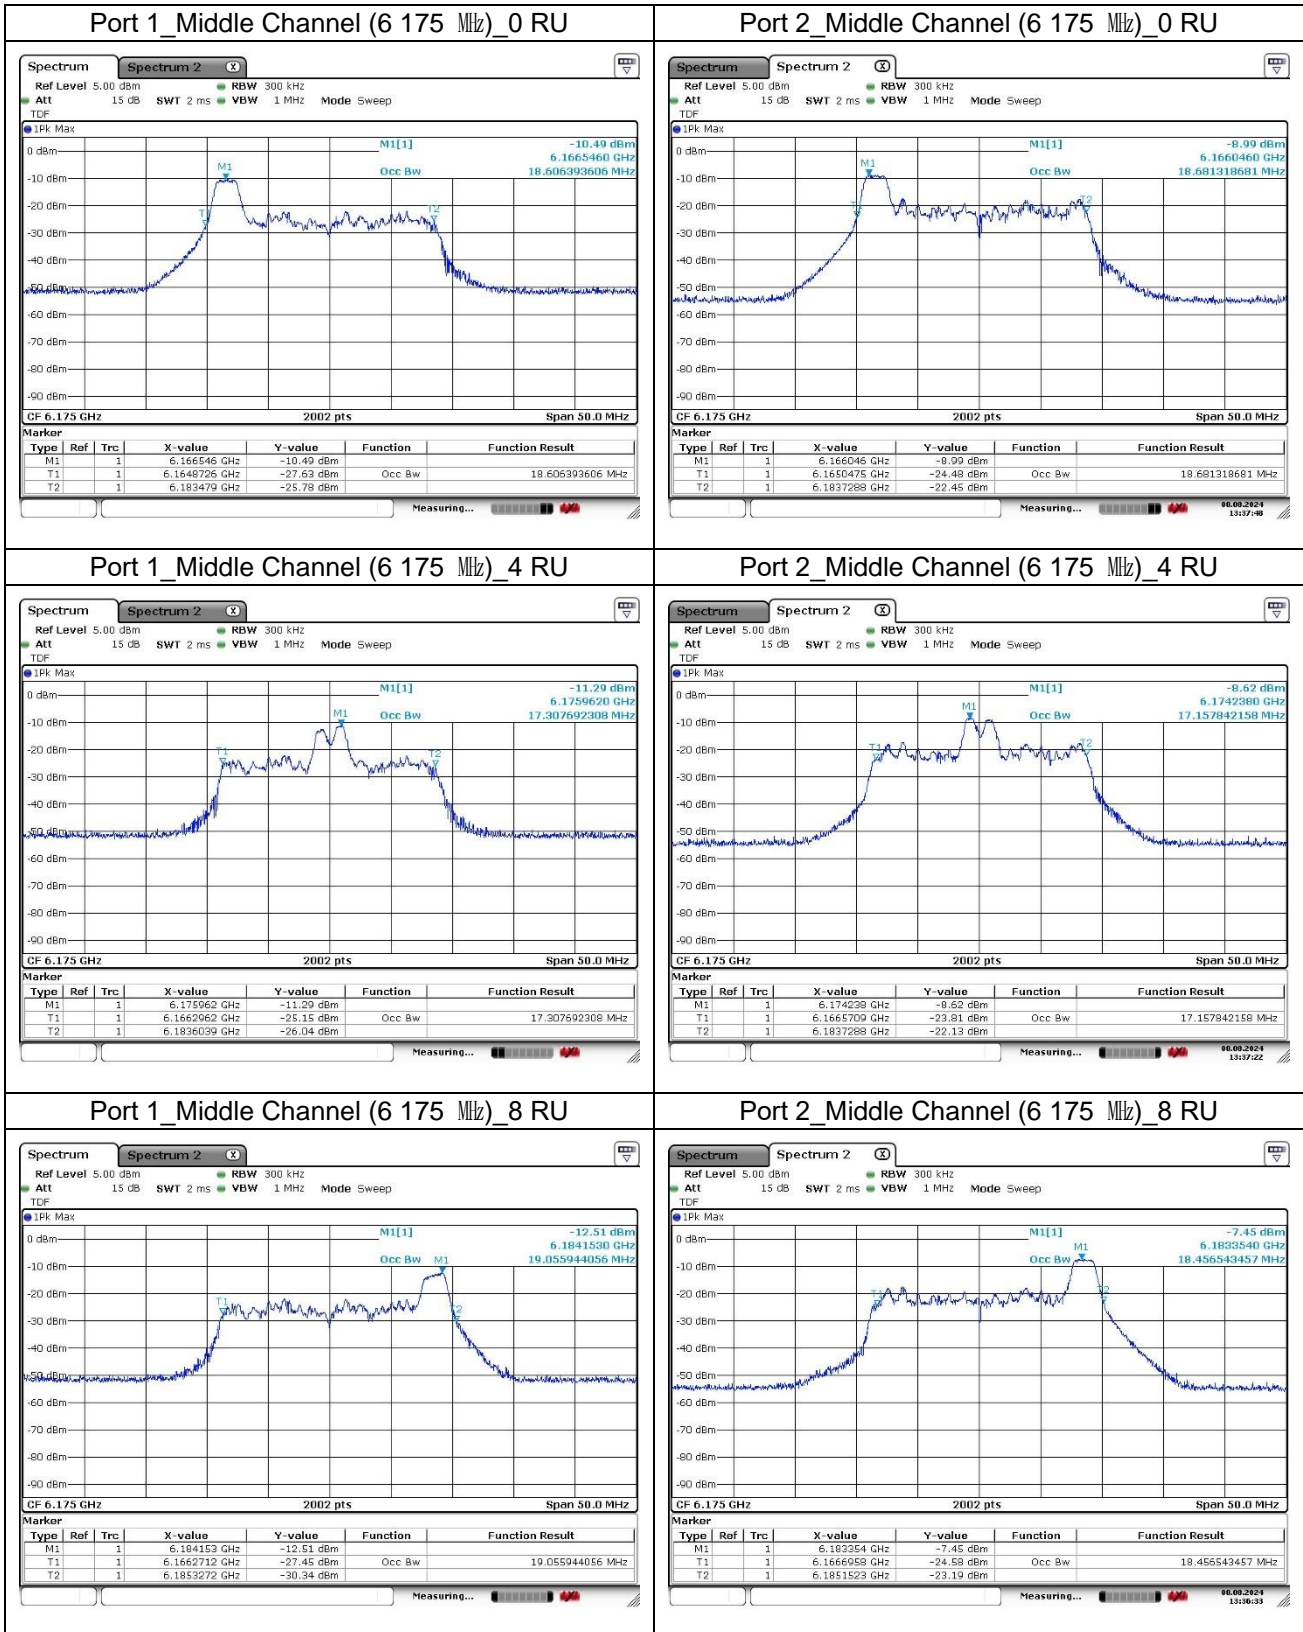

11ax_HE80U_26T (Band 7)

11ax_HE160_SU (Band 5)

11ax_HE160_SU (Band 7)

99 % Bandwidth

11a (Band 5)

11a (Band 7)

11ax_HE20_26T (Band 5)

11ax_HE20_26T (Band 7)