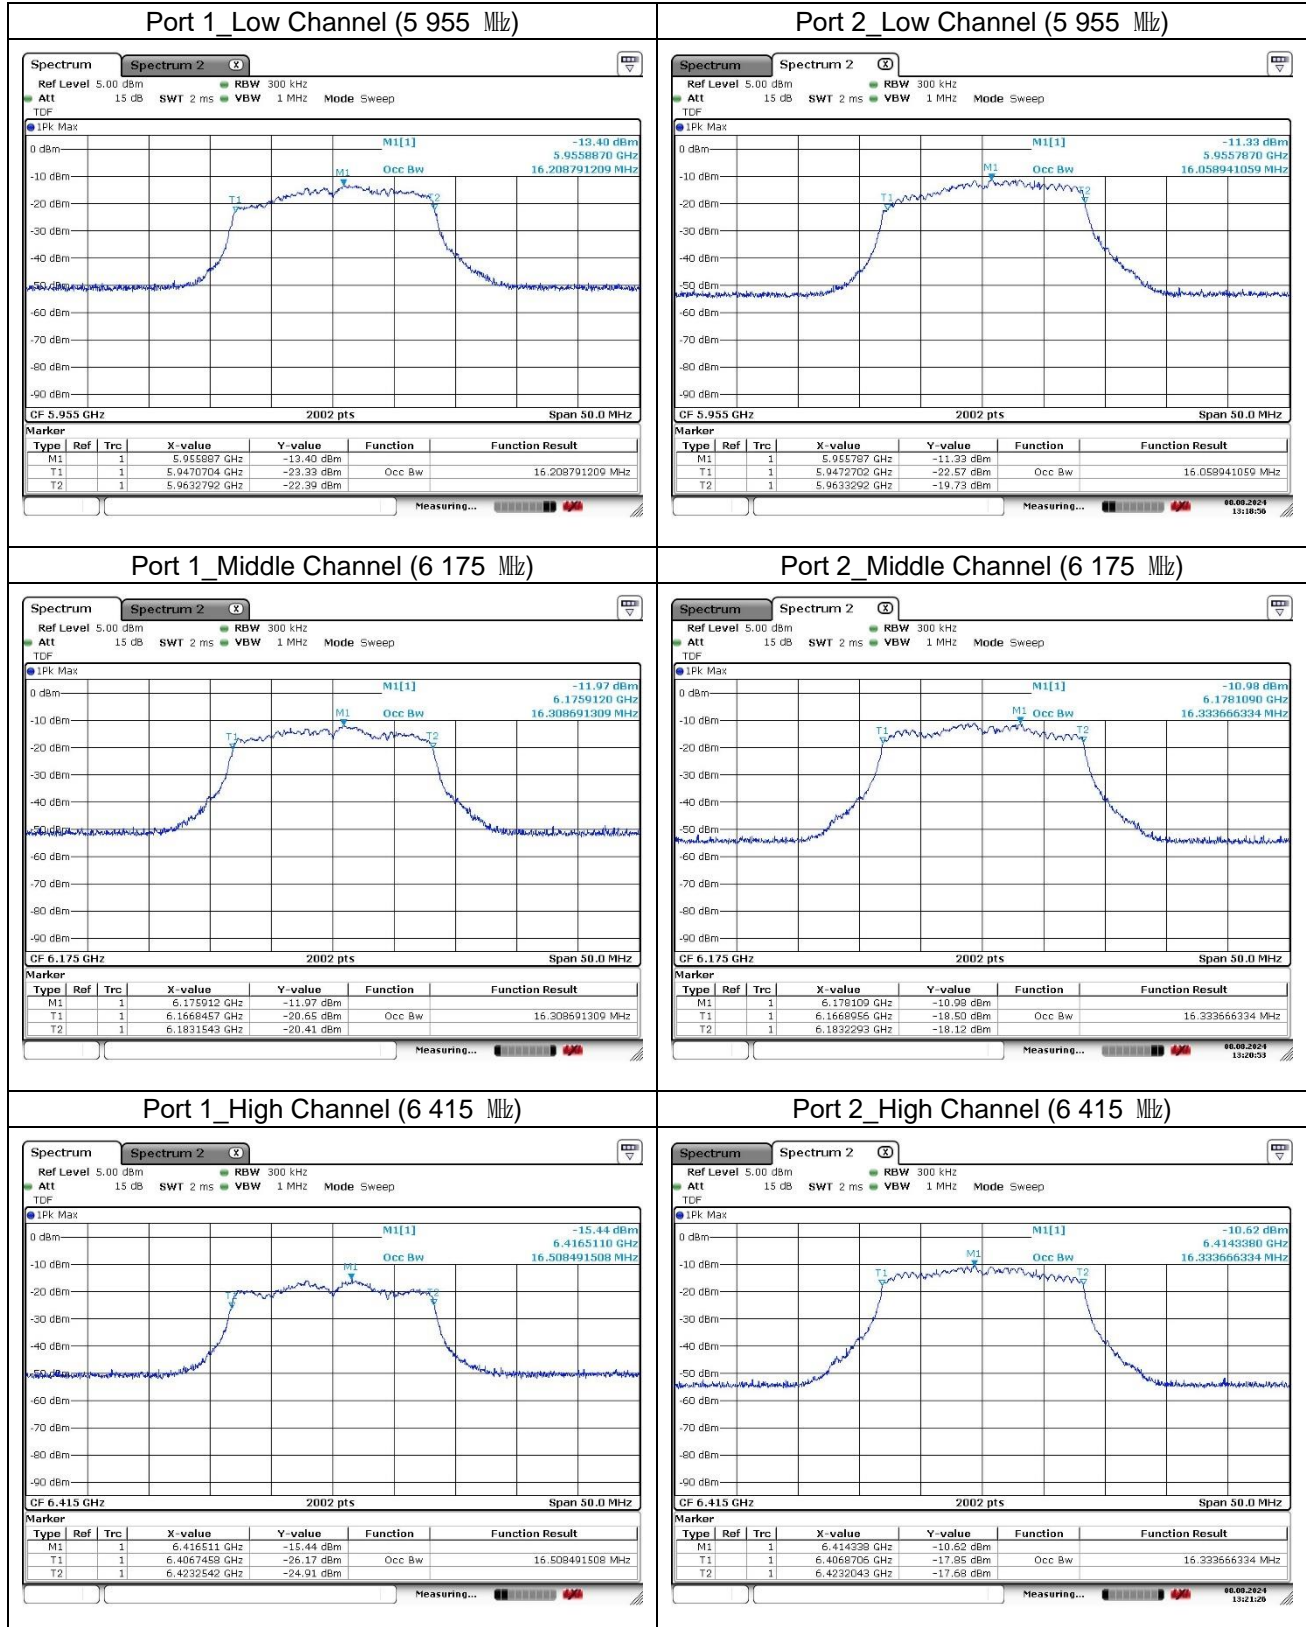

11ax_HE80U_26T (Band 7)

11ax_HE160_SU (Band 5)

11ax_HE160_SU (Band 7)

99 % Bandwidth

11a (Band 5)

11a (Band 7)

11ax_HE20_26T (Band 5)

11ax_HE20_26T (Band 7)