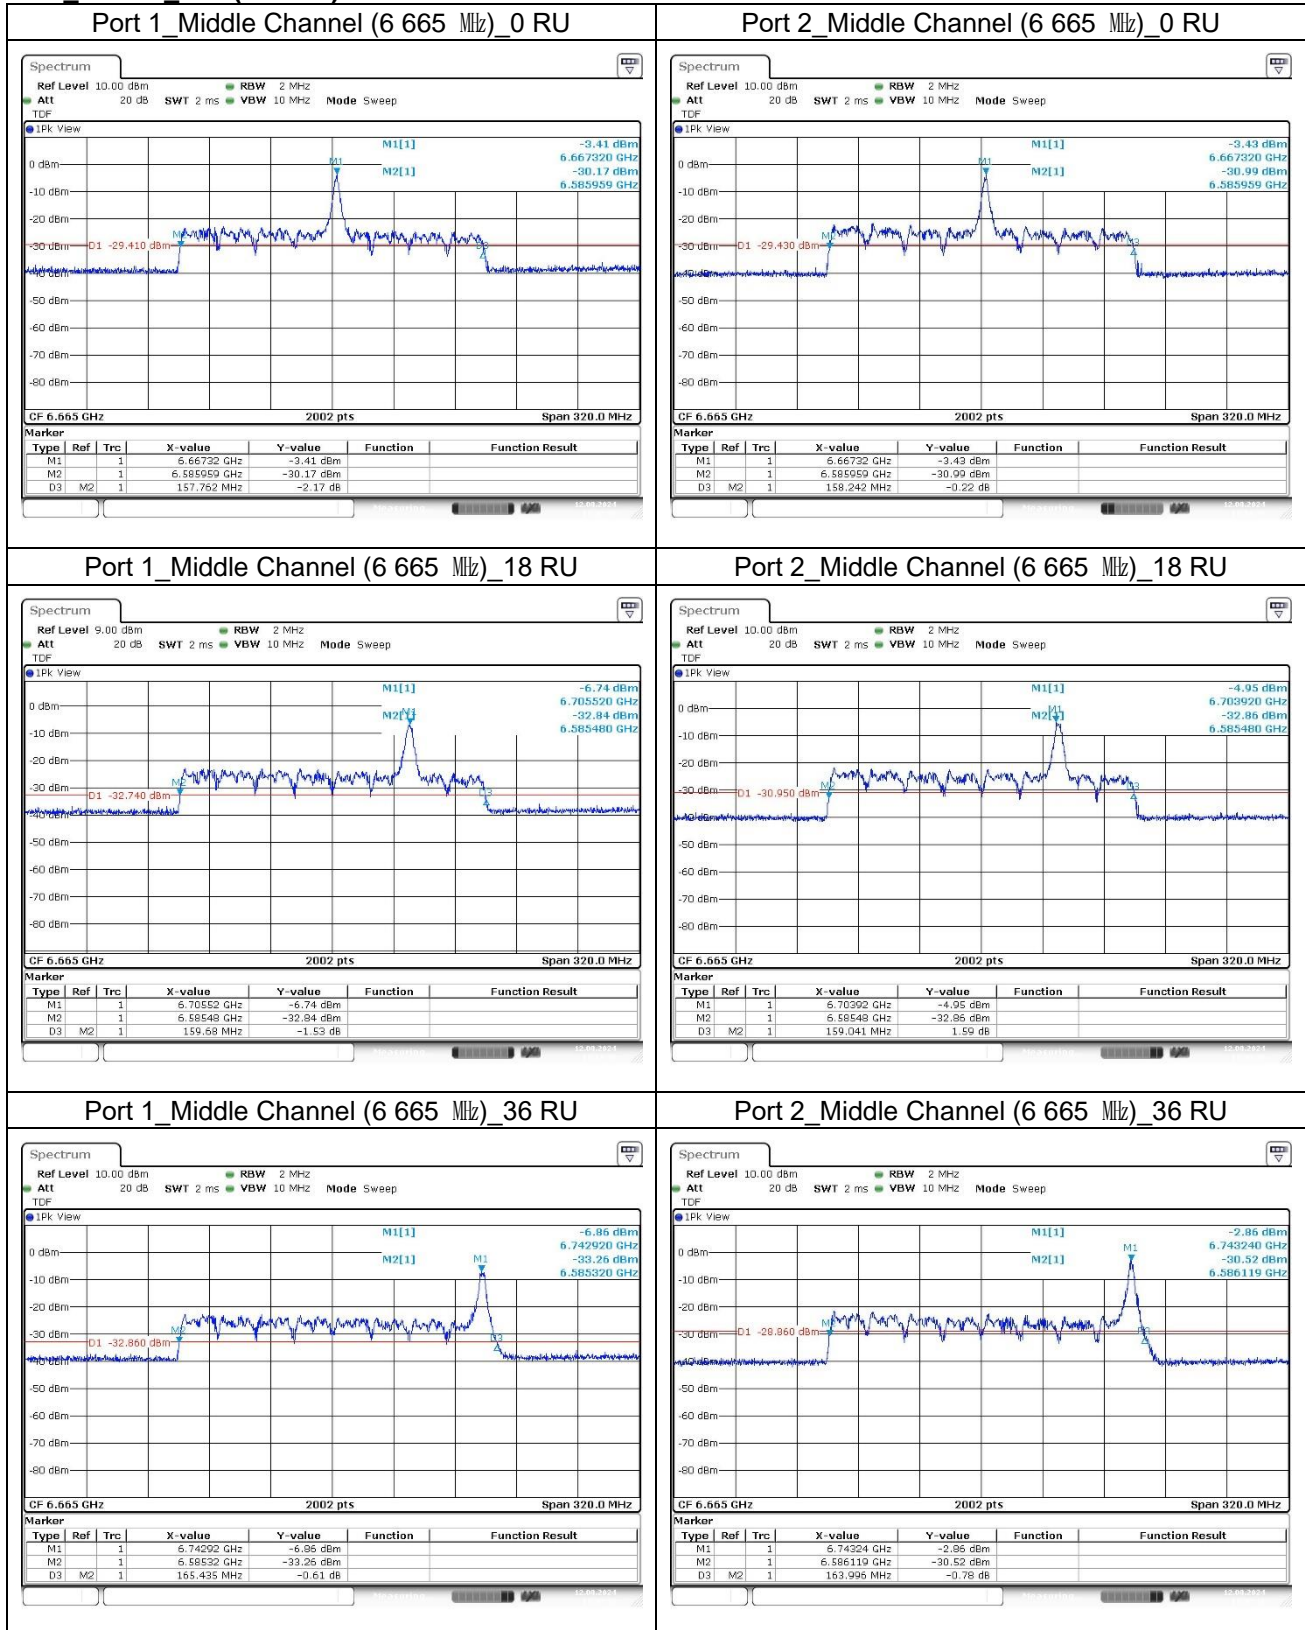

11ax_HE80U_26T (Band 7)

11ax_HE160_SU (Band 5)

11ax_HE160_SU (Band 7)

99 % Bandwidth

11a (Band 5)

11a (Band 7)

11ax_HE20_26T (Band 5)

11ax_HE20_26T (Band 7)