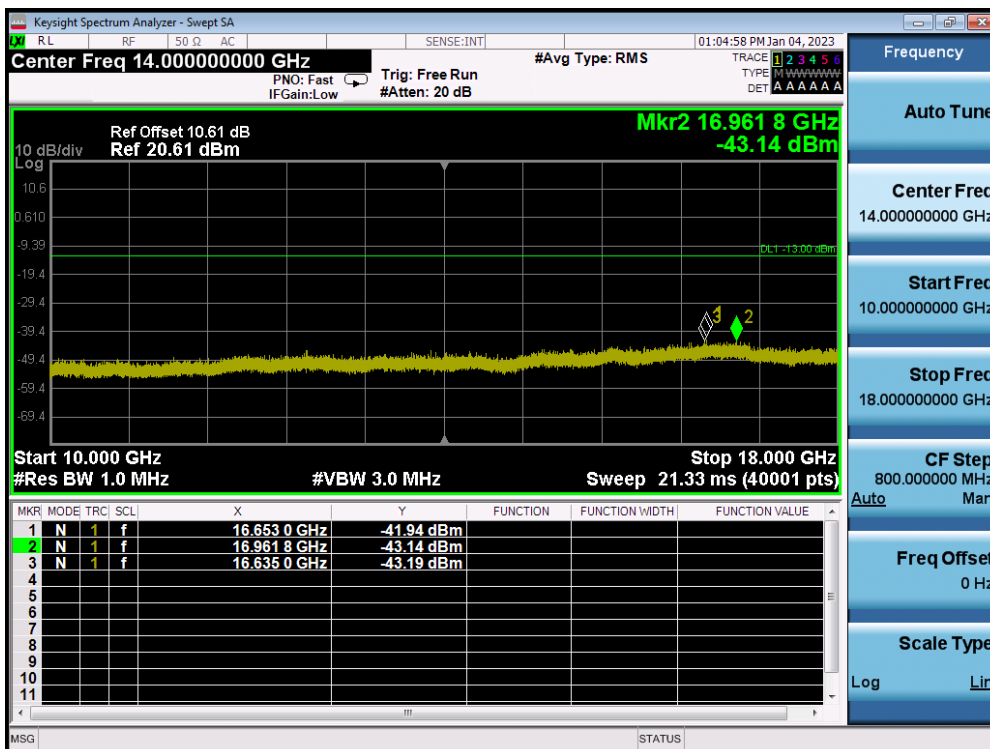

LTE Band 66(4) / 3MHz / 16QAM - RB Size/Offset (15/0) - Low Channel

LTE Band 66(4) / 3MHz / 16QAM - RB Size/Offset (15/0) - Low Channel

LTE Band 66(4) / 3MHz / QPSK - RB Size/Offset (8/0) - Mid Channel

LTE Band 66(4) / 3MHz / QPSK - RB Size/Offset (8/0) - Mid Channel

LTE Band 66(4) / 3MHz / 64QAM - RB Size/Offset (8/4) - High Channel

LTE Band 66(4) / 3MHz / 64QAM - RB Size/Offset (8/4) - High Channel

LTE Band 66(4) / 1.4MHz / 16QAM - RB Size/Offset (1/2) - Low Channel