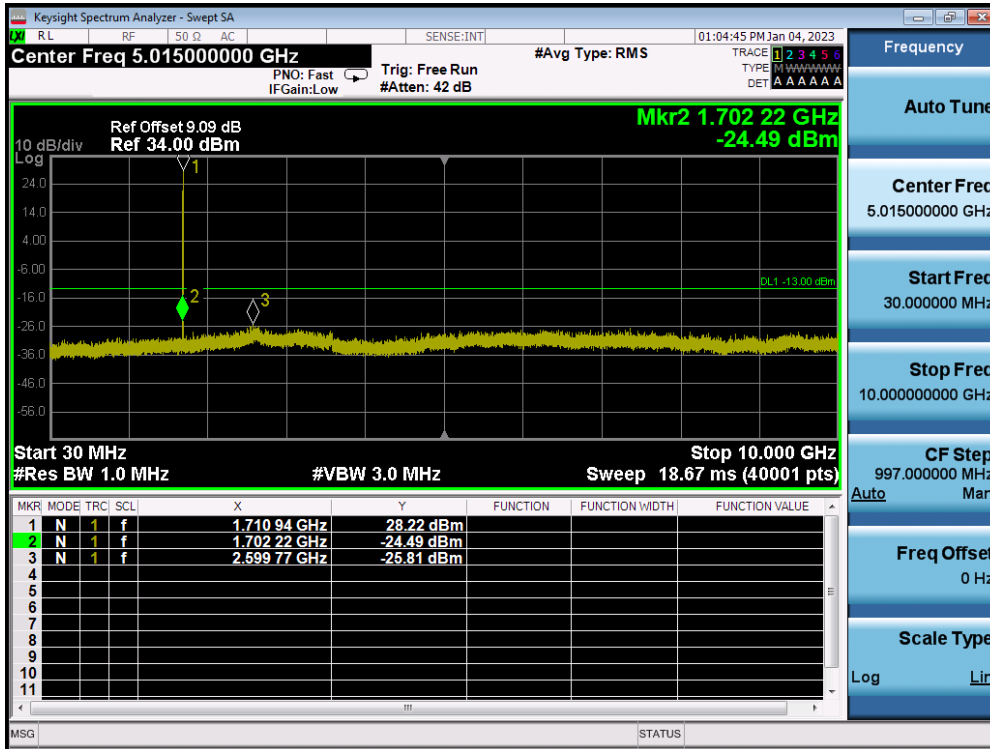

LTE Band 66(4) / 3MHz / 16QAM - RB Size/Offset (15/0) - Low Channel

LTE Band 66(4) / 3MHz / 16QAM - RB Size/Offset (15/0) - Low Channel

LTE Band 66(4) / 3MHz / QPSK - RB Size/Offset (8/0) - Mid Channel

LTE Band 66(4) / 3MHz / QPSK - RB Size/Offset (8/0) - Mid Channel

LTE Band 66(4) / 3MHz / 64QAM - RB Size/Offset (8/4) - High Channel

LTE Band 66(4) / 3MHz / 64QAM - RB Size/Offset (8/4) - High Channel

LTE Band 66(4) / 1.4MHz / 16QAM - RB Size/Offset (1/2) - Low Channel