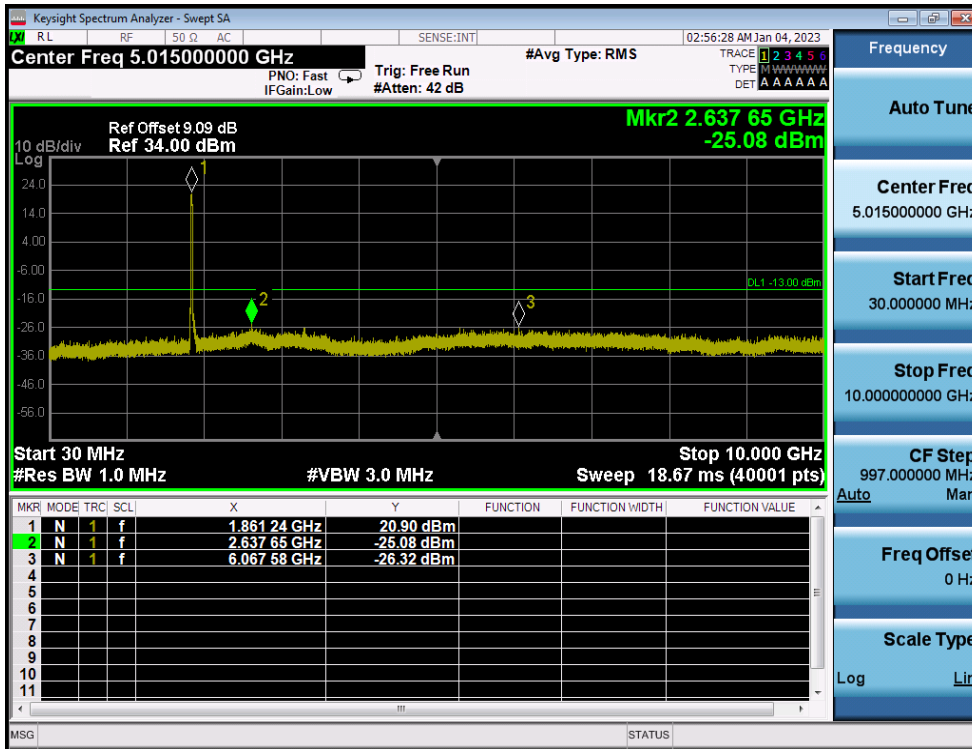

LTE Band 66(4) / 3MHz / 64QAM - RB Size/Offset (8/4) - High Channel

LTE Band 66(4) / 3MHz / 64QAM - RB Size/Offset (8/4) - High Channel

LTE Band 66(4) / 1.4MHz / 16QAM - RB Size/Offset (1/2) - Low Channel

LTE Band 66(4) / 1.4MHz / 16QAM - RB Size/Offset (1/2) - Low Channel

LTE Band 66(4) / 1.4MHz / 16QAM - RB Size/Offset (3/0) - Mid Channel

LTE Band 66(4) / 1.4MHz / 16QAM - RB Size/Offset (3/0) - Mid Channel

LTE Band 66(4) / 1.4MHz / 64QAM - RB Size/Offset (1/5) - High Channel

LTE Band 66(4) / 1.4MHz / 64QAM - RB Size/Offset (1/5) - High Channel

8.4.5. LTE Band 2

LTE Band 2 / 20MHz / 16QAM - RB Size/Offset (100/0) - Low Channel