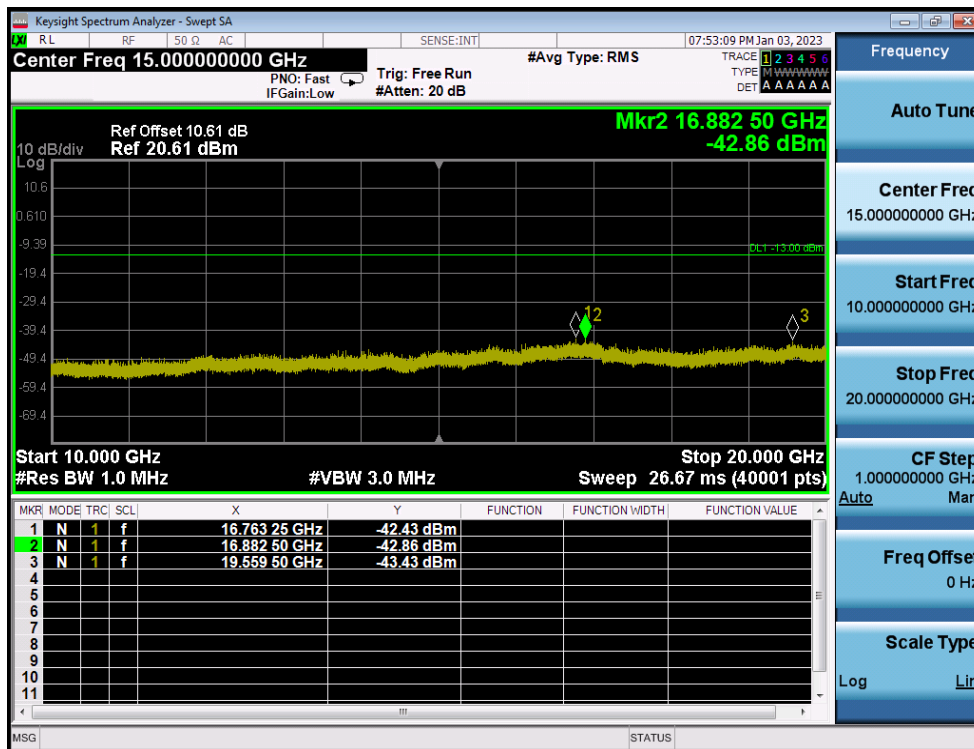

LTE Band 2 / 5MHz / 64QAM - RB Size/Offset (12/0) - Mid Channel

LTE Band 2 / 5MHz / 16QAM - RB Size/Offset (12/0) - High Channel

LTE Band 2 / 5MHz / 16QAM - RB Size/Offset (12/0) - High Channel

LTE Band 2 / 3MHz / QPSK - RB Size/Offset (15/0) - Low Channel

LTE Band 2 / 3MHz / QPSK - RB Size/Offset (15/0) - Low Channel

LTE Band 2 / 3MHz / 64QAM - RB Size/Offset (1/14) - Mid Channel

LTE Band 2 / 3MHz / 64QAM - RB Size/Offset (1/14) - Mid Channel

LTE Band 2 / 3MHz / QPSK - RB Size/Offset (15/0) - High Channel

LTE Band 2 / 3MHz / QPSK - RB Size/Offset (15/0) - High Channel

LTE Band 2 / 1.4MHz / QPSK - RB Size/Offset (6/0) - Low Channel

LTE Band 2 / 1.4MHz / QPSK - RB Size/Offset (6/0) - Low Channel

LTE Band 2 / 1.4MHz / QPSK - RB Size/Offset (6/0) - Mid Channel