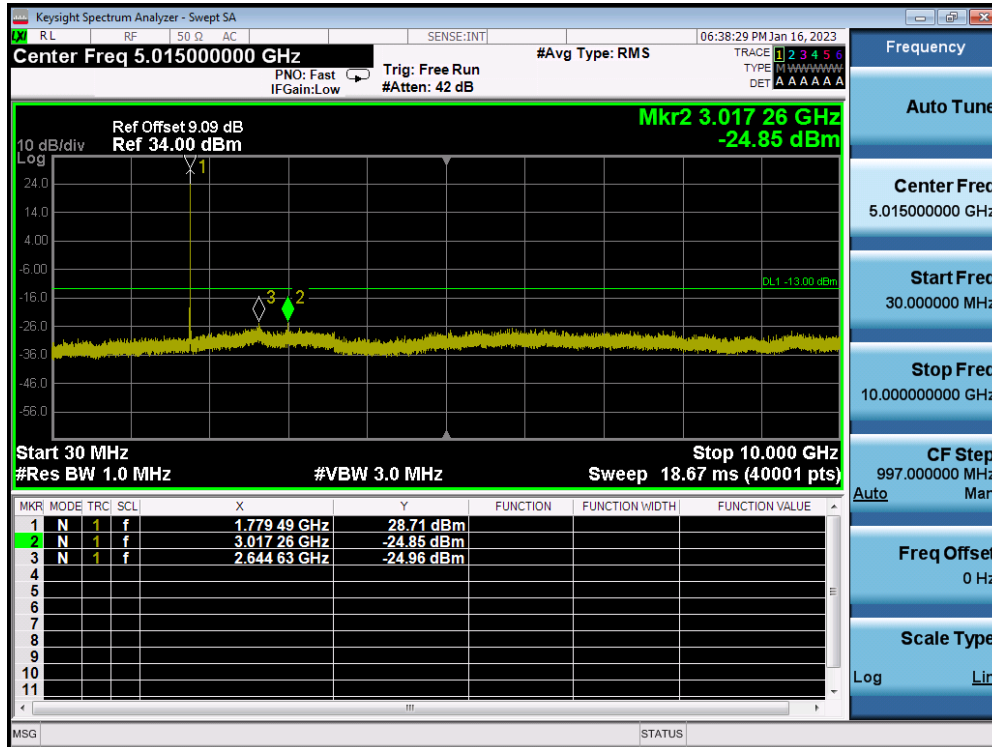

LTE Band 66(4) / 20MHz / 64QAM - RB Size/Offset (100/0) - Mid Channel

LTE Band 66(4) / 20MHz / 64QAM - RB Size/Offset (50/0) - High Channel

LTE Band 66(4) / 20MHz / 64QAM - RB Size/Offset (50/0) - High Channel

LTE Band 66(4) / 15MHz / 16QAM - RB Size/Offset (1/0) - Low Channel

LTE Band 66(4) / 15MHz / 16QAM - RB Size/Offset (1/0) - Low Channel

LTE Band 66(4) / 15MHz / 16QAM - RB Size/Offset (1/74) - Mid Channel

LTE Band 66(4) / 15MHz / 16QAM - RB Size/Offset (1/74) - Mid Channel

LTE Band 66(4) / 15MHz / QPSK - RB Size/Offset (1/74) - High Channel

LTE Band 66(4) / 15MHz / QPSK - RB Size/Offset (1/74) - High Channel