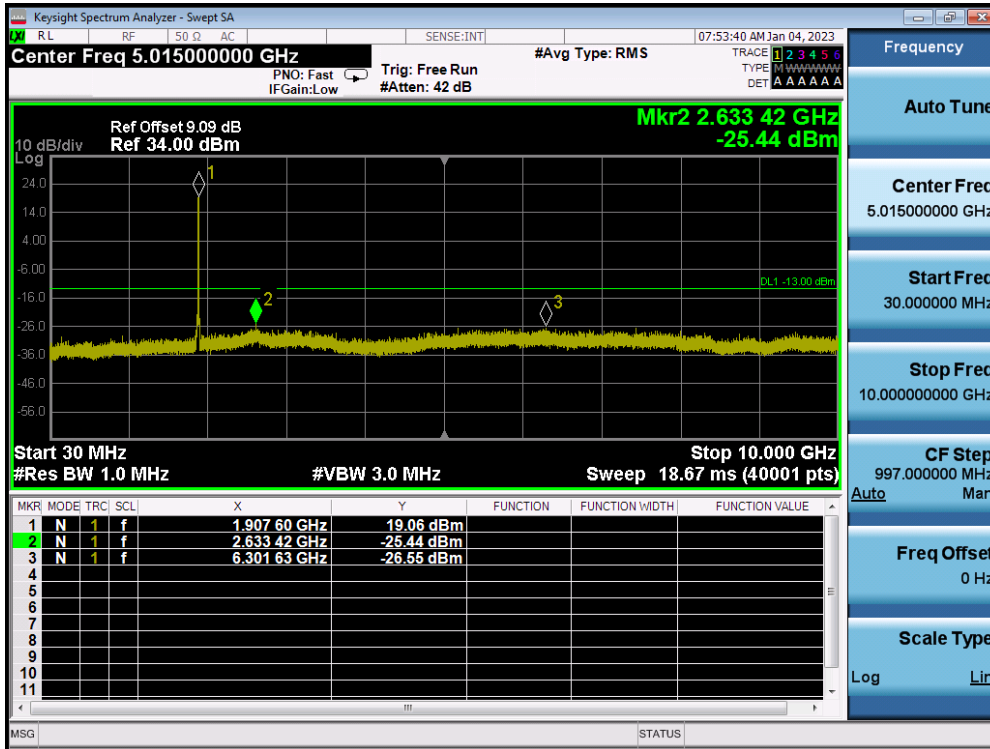

LTE Band 66(4) / 1.4MHz / 64QAM - RB Size/Offset (1/5) - High Channel

LTE Band 66(4) / 1.4MHz / 64QAM - RB Size/Offset (1/5) - High Channel

8.4.5. LTE Band 2

LTE Band 2 / 20MHz / 16QAM - RB Size/Offset (100/0) - Low Channel

LTE Band 2 / 20MHz / 16QAM - RB Size/Offset (100/0) - Low Channel

LTE Band 2 / 20MHz / 16QAM - RB Size/Offset (1/99) - Mid Channel

LTE Band 2 / 20MHz / 16QAM - RB Size/Offset (1/99) - Mid Channel

LTE Band 2 / 20MHz / 64QAM - RB Size/Offset (50/50) - High Channel