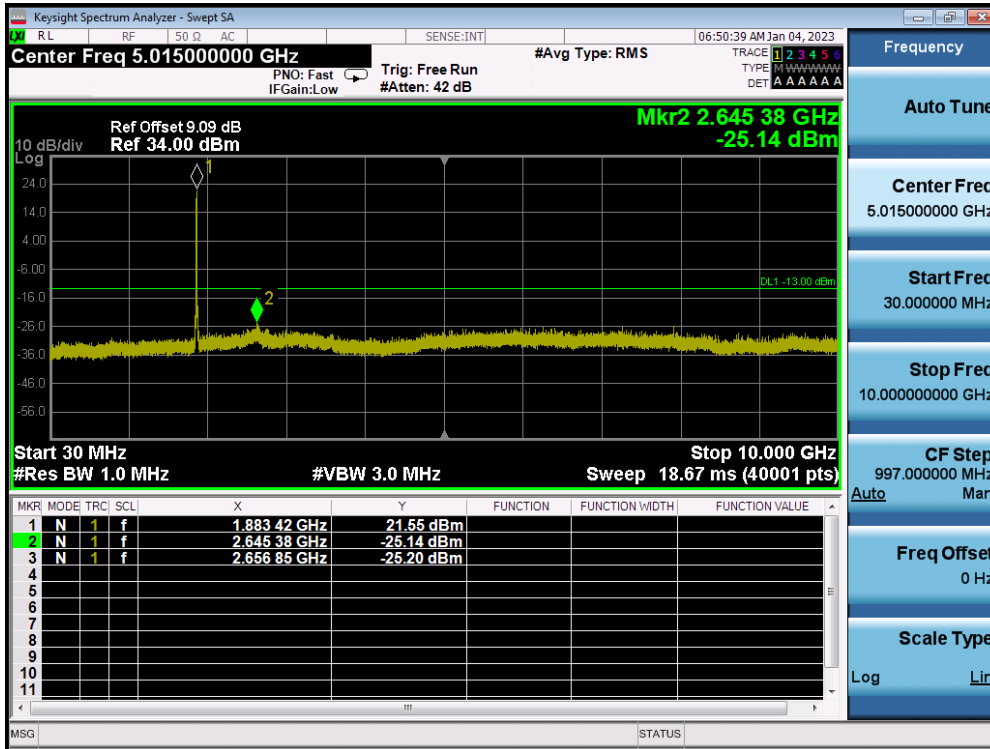

LTE Band 66(4) / 1.4MHz / 64QAM - RB Size/Offset (1/5) - High Channel

LTE Band 66(4) / 1.4MHz / 64QAM - RB Size/Offset (1/5) - High Channel

8.4.5. LTE Band 2

LTE Band 2 / 20MHz / 16QAM - RB Size/Offset (100/0) - Low Channel

LTE Band 2 / 20MHz / 16QAM - RB Size/Offset (100/0) - Low Channel

LTE Band 2 / 20MHz / 16QAM - RB Size/Offset (1/99) - Mid Channel

LTE Band 2 / 20MHz / 16QAM - RB Size/Offset (1/99) - Mid Channel

LTE Band 2 / 20MHz / 64QAM - RB Size/Offset (50/50) - High Channel

LTE Band 2 / 20MHz / 64QAM - RB Size/Offset (50/50) - High Channel

LTE Band 2 / 15MHz / QPSK - RB Size/Offset (1/36) - Low Channel

LTE Band 2 / 15MHz / QPSK - RB Size/Offset (1/36) - Low Channel

LTE Band 2 / 15MHz / 64QAM - RB Size/Offset (36/39) - Mid Channel