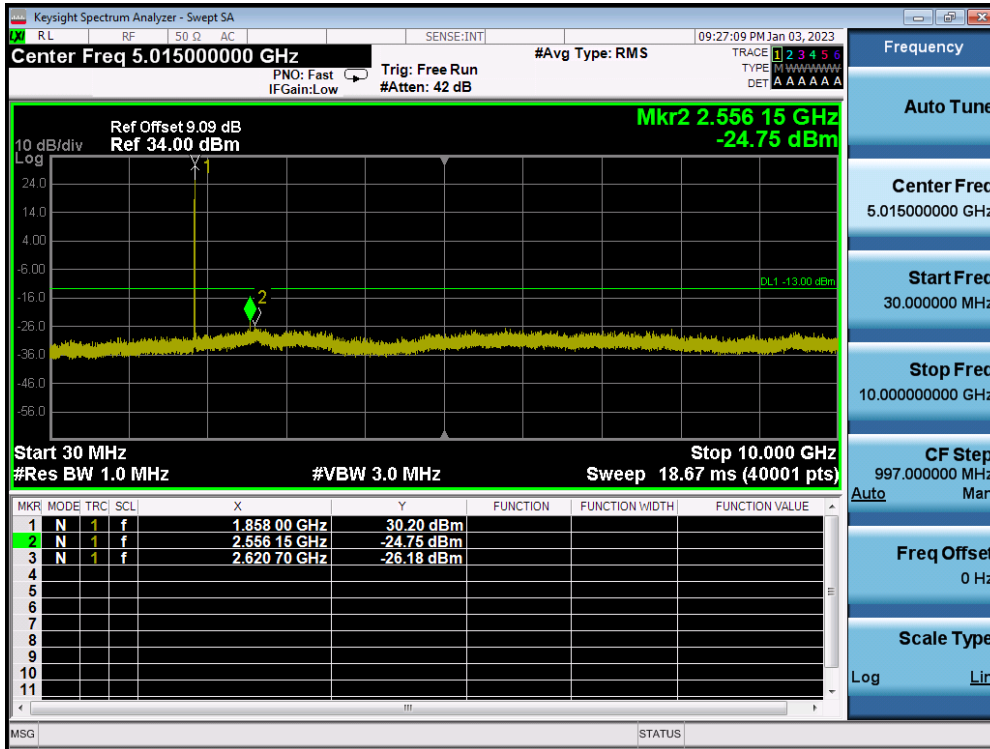

LTE Band 66(4) / 1.4MHz / 64QAM - RB Size/Offset (1/5) - High Channel

LTE Band 66(4) / 1.4MHz / 64QAM - RB Size/Offset (1/5) - High Channel

8.4.5. LTE Band 2

LTE Band 2 / 20MHz / 16QAM - RB Size/Offset (100/0) - Low Channel

LTE Band 2 / 20MHz / 16QAM - RB Size/Offset (100/0) - Low Channel

LTE Band 2 / 20MHz / 16QAM - RB Size/Offset (1/99) - Mid Channel

LTE Band 2 / 20MHz / 16QAM - RB Size/Offset (1/99) - Mid Channel

LTE Band 2 / 20MHz / 64QAM - RB Size/Offset (50/50) - High Channel

LTE Band 2 / 20MHz / 64QAM - RB Size/Offset (50/50) - High Channel

LTE Band 2 / 15MHz / QPSK - RB Size/Offset (1/36) - Low Channel

LTE Band 2 / 15MHz / QPSK - RB Size/Offset (1/36) - Low Channel

LTE Band 2 / 15MHz / 64QAM - RB Size/Offset (36/39) - Mid Channel