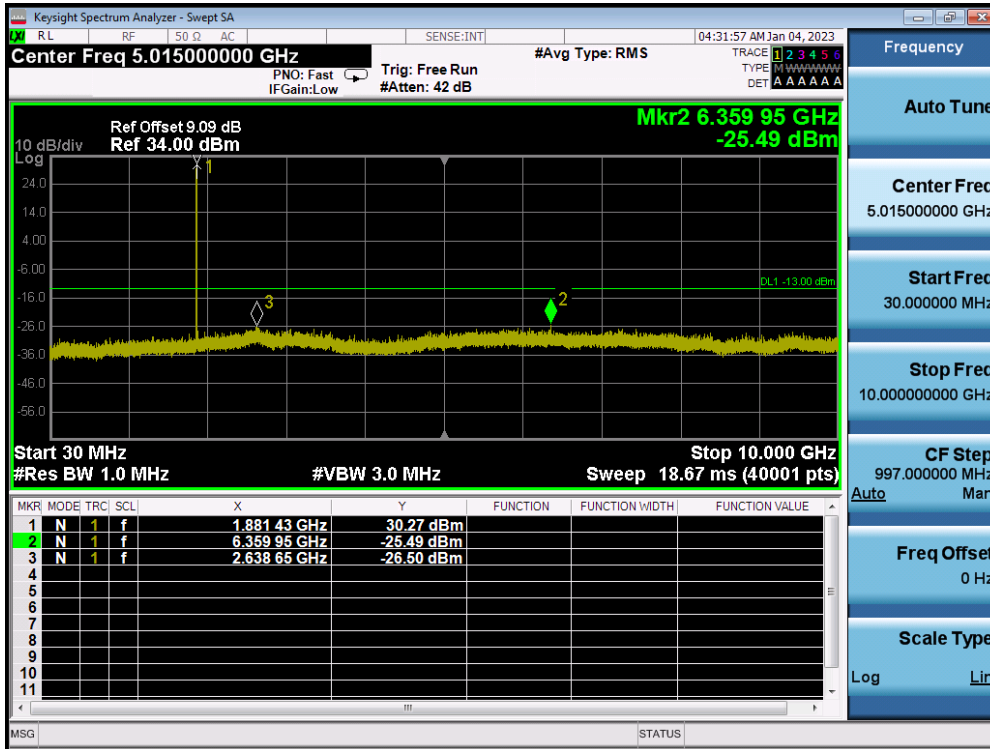

LTE Band 2 / 10MHz / QPSK - RB Size/Offset (1/0) - High Channel

LTE Band 2 / 5MHz / QPSK - RB Size/Offset (25/0) - Low Channel

LTE Band 2 / 5MHz / QPSK - RB Size/Offset (25/0) - Low Channel

LTE Band 2 / 5MHz / 64QAM - RB Size/Offset (12/0) - Mid Channel

LTE Band 2 / 5MHz / 64QAM - RB Size/Offset (12/0) - Mid Channel

LTE Band 2 / 5MHz / 16QAM - RB Size/Offset (12/0) - High Channel

LTE Band 2 / 5MHz / 16QAM - RB Size/Offset (12/0) - High Channel

LTE Band 2 / 3MHz / QPSK - RB Size/Offset (15/0) - Low Channel

LTE Band 2 / 3MHz / QPSK - RB Size/Offset (15/0) - Low Channel

LTE Band 2 / 3MHz / 64QAM - RB Size/Offset (1/14) - Mid Channel

LTE Band 2 / 3MHz / 64QAM - RB Size/Offset (1/14) - Mid Channel

LTE Band 2 / 3MHz / QPSK - RB Size/Offset (15/0) - High Channel