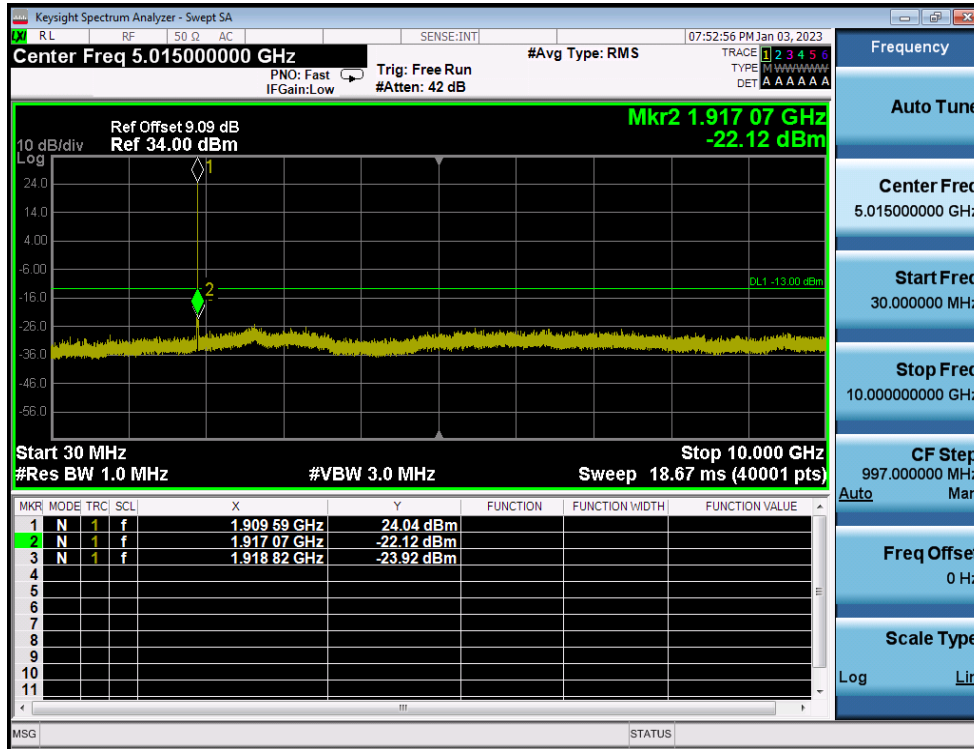

LTE Band 2 / 5MHz / 64QAM - RB Size/Offset (12/0) - Mid Channel

LTE Band 2 / 5MHz / 16QAM - RB Size/Offset (12/0) - High Channel

LTE Band 2 / 5MHz / 16QAM - RB Size/Offset (12/0) - High Channel

LTE Band 2 / 3MHz / QPSK - RB Size/Offset (15/0) - Low Channel

LTE Band 2 / 3MHz / QPSK - RB Size/Offset (15/0) - Low Channel

LTE Band 2 / 3MHz / 64QAM - RB Size/Offset (1/14) - Mid Channel

LTE Band 2 / 3MHz / 64QAM - RB Size/Offset (1/14) - Mid Channel

LTE Band 2 / 3MHz / QPSK - RB Size/Offset (15/0) - High Channel

LTE Band 2 / 3MHz / QPSK - RB Size/Offset (15/0) - High Channel

LTE Band 2 / 1.4MHz / QPSK - RB Size/Offset (6/0) - Low Channel

LTE Band 2 / 1.4MHz / QPSK - RB Size/Offset (6/0) - Low Channel

LTE Band 2 / 1.4MHz / QPSK - RB Size/Offset (6/0) - Mid Channel