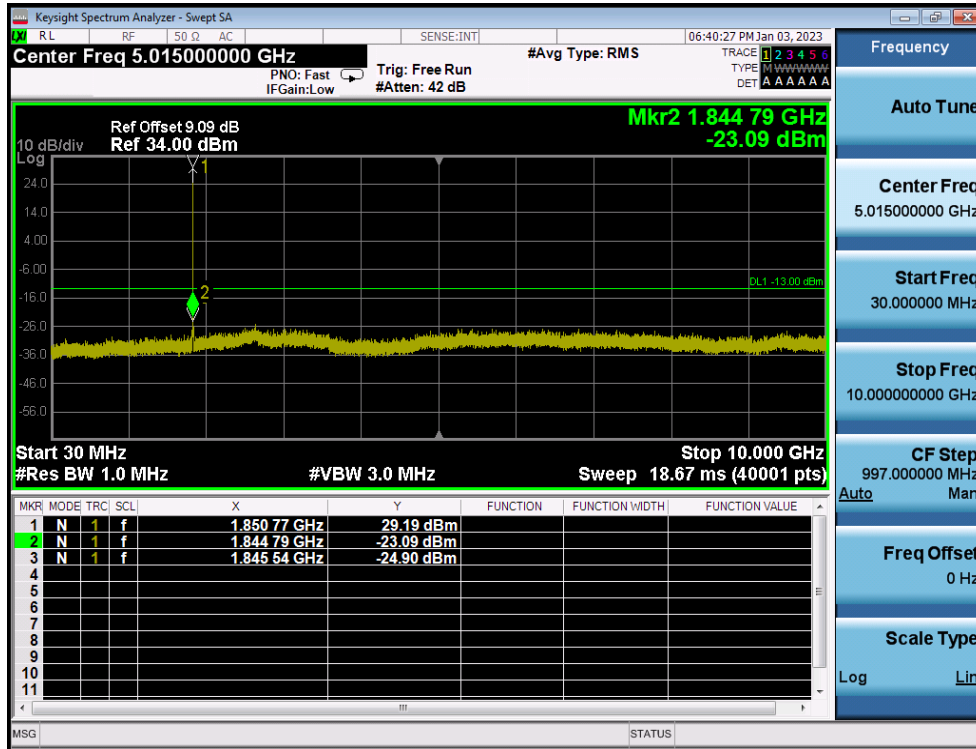

LTE Band 2 / 5MHz / 64QAM - RB Size/Offset (12/0) - Mid Channel

LTE Band 2 / 5MHz / 16QAM - RB Size/Offset (12/0) - High Channel

LTE Band 2 / 5MHz / 16QAM - RB Size/Offset (12/0) - High Channel

LTE Band 2 / 3MHz / QPSK - RB Size/Offset (15/0) - Low Channel

LTE Band 2 / 3MHz / QPSK - RB Size/Offset (15/0) - Low Channel

LTE Band 2 / 3MHz / 64QAM - RB Size/Offset (1/14) - Mid Channel

LTE Band 2 / 3MHz / 64QAM - RB Size/Offset (1/14) - Mid Channel

LTE Band 2 / 3MHz / QPSK - RB Size/Offset (15/0) - High Channel

LTE Band 2 / 3MHz / QPSK - RB Size/Offset (15/0) - High Channel

LTE Band 2 / 1.4MHz / QPSK - RB Size/Offset (6/0) - Low Channel

LTE Band 2 / 1.4MHz / QPSK - RB Size/Offset (6/0) - Low Channel

LTE Band 2 / 1.4MHz / QPSK - RB Size/Offset (6/0) - Mid Channel