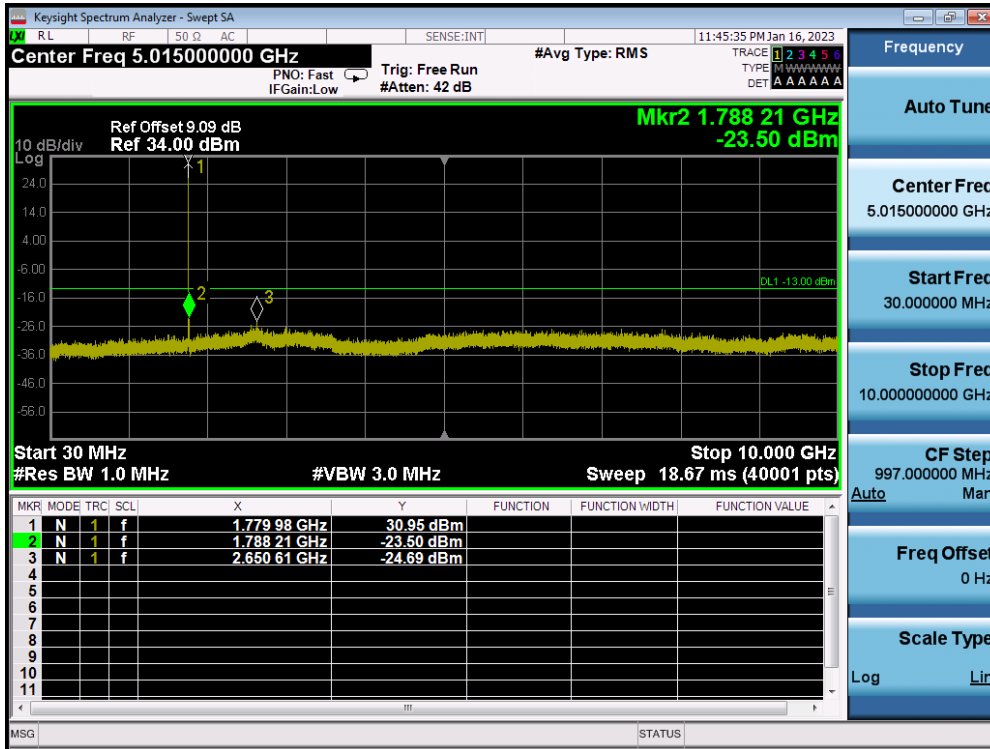

LTE Band 66(4) / 1.4MHz / 16QAM - RB Size/Offset (1/2) - Low Channel

LTE Band 66(4) / 1.4MHz / 16QAM - RB Size/Offset (3/0) - Mid Channel

LTE Band 66(4) / 1.4MHz / 16QAM - RB Size/Offset (3/0) - Mid Channel

LTE Band 66(4) / 1.4MHz / 64QAM - RB Size/Offset (1/5) - High Channel

LTE Band 66(4) / 1.4MHz / 64QAM - RB Size/Offset (1/5) - High Channel

8.4.5. LTE Band 2

LTE Band 2 / 20MHz / 16QAM - RB Size/Offset (100/0) - Low Channel