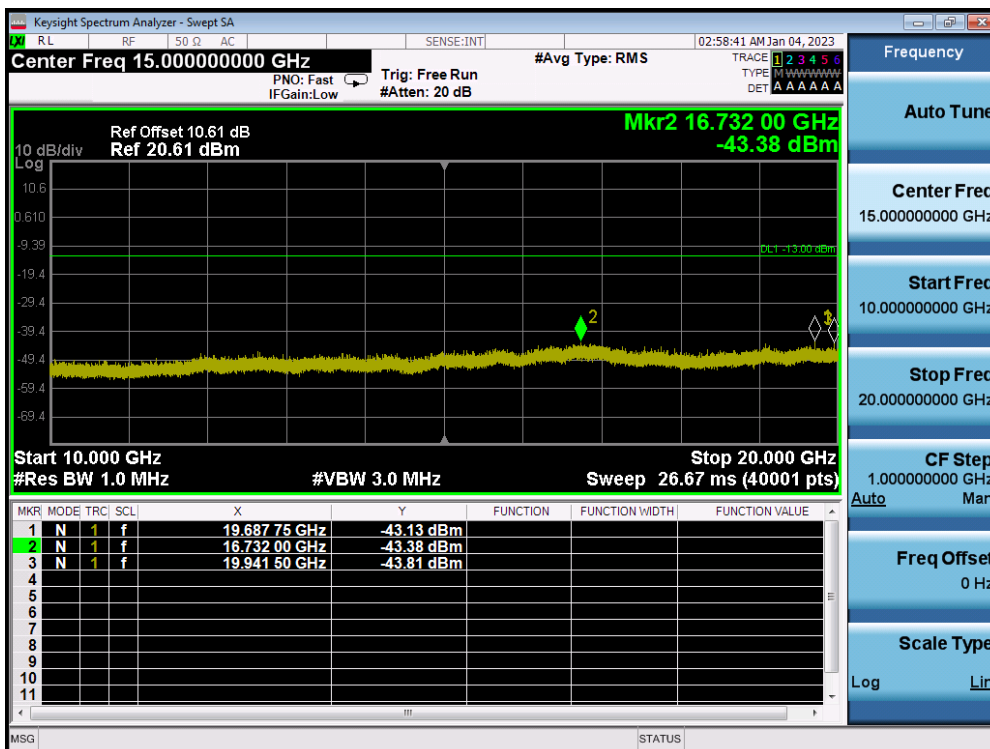

LTE Band 66(4) / 1.4MHz / 64QAM - RB Size/Offset (1/5) - High Channel

LTE Band 66(4) / 1.4MHz / 64QAM - RB Size/Offset (1/5) - High Channel

8.4.5. LTE Band 2

LTE Band 2 / 20MHz / 16QAM - RB Size/Offset (100/0) - Low Channel

LTE Band 2 / 20MHz / 16QAM - RB Size/Offset (100/0) - Low Channel

LTE Band 2 / 20MHz / 16QAM - RB Size/Offset (1/99) - Mid Channel

LTE Band 2 / 20MHz / 16QAM - RB Size/Offset (1/99) - Mid Channel

LTE Band 2 / 20MHz / 64QAM - RB Size/Offset (50/50) - High Channel