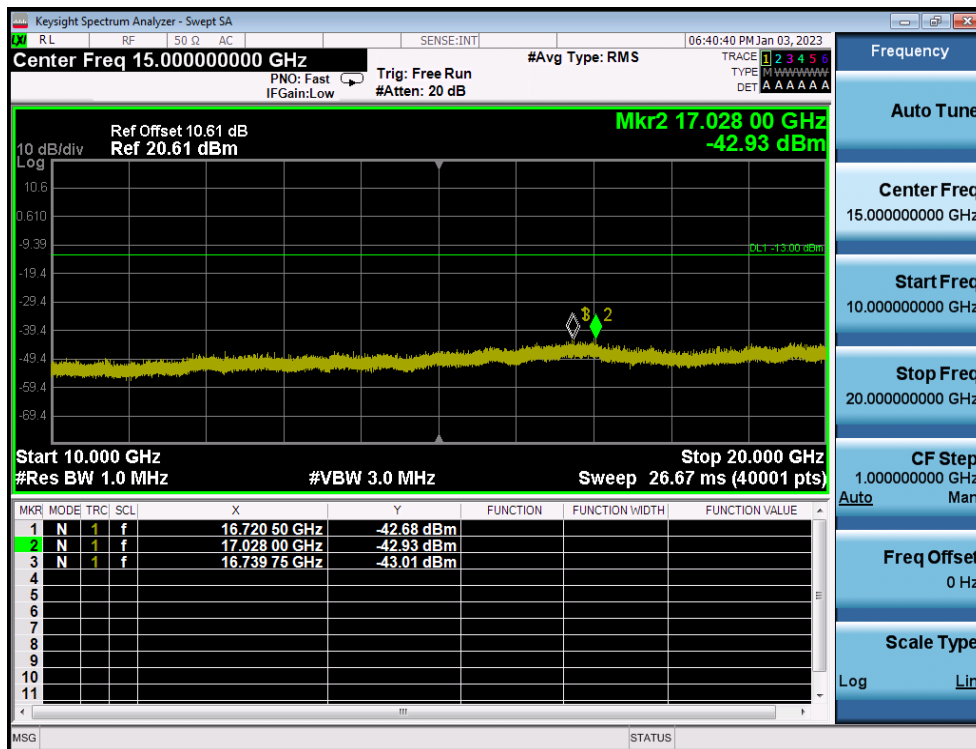

LTE Band 2 / 5MHz / 64QAM - RB Size/Offset (12/0) - Mid Channel

LTE Band 2 / 5MHz / 16QAM - RB Size/Offset (12/0) - High Channel

LTE Band 2 / 5MHz / 16QAM - RB Size/Offset (12/0) - High Channel

LTE Band 2 / 3MHz / QPSK - RB Size/Offset (15/0) - Low Channel

LTE Band 2 / 3MHz / QPSK - RB Size/Offset (15/0) - Low Channel

LTE Band 2 / 3MHz / 64QAM - RB Size/Offset (1/14) - Mid Channel

LTE Band 2 / 3MHz / 64QAM - RB Size/Offset (1/14) - Mid Channel

LTE Band 2 / 3MHz / QPSK - RB Size/Offset (15/0) - High Channel

LTE Band 2 / 3MHz / QPSK - RB Size/Offset (15/0) - High Channel

LTE Band 2 / 1.4MHz / QPSK - RB Size/Offset (6/0) - Low Channel

LTE Band 2 / 1.4MHz / QPSK - RB Size/Offset (6/0) - Low Channel

LTE Band 2 / 1.4MHz / QPSK - RB Size/Offset (6/0) - Mid Channel