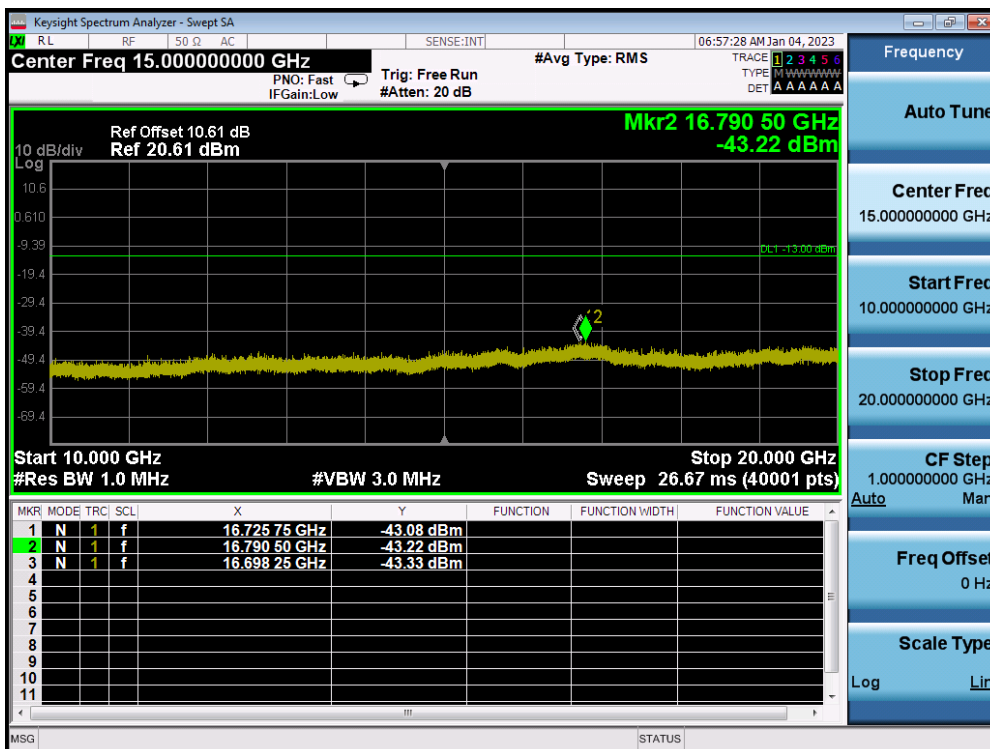

LTE Band 2 / 20MHz / 16QAM - RB Size/Offset (100/0) - Low Channel

LTE Band 2 / 20MHz / 16QAM - RB Size/Offset (1/99) - Mid Channel

LTE Band 2 / 20MHz / 16QAM - RB Size/Offset (1/99) - Mid Channel

LTE Band 2 / 20MHz / 64QAM - RB Size/Offset (50/50) - High Channel

LTE Band 2 / 20MHz / 64QAM - RB Size/Offset (50/50) - High Channel

LTE Band 2 / 15MHz / QPSK - RB Size/Offset (1/36) - Low Channel

LTE Band 2 / 15MHz / QPSK - RB Size/Offset (1/36) - Low Channel

LTE Band 2 / 15MHz / 64QAM - RB Size/Offset (36/39) - Mid Channel

LTE Band 2 / 15MHz / 64QAM - RB Size/Offset (36/39) - Mid Channel

LTE Band 2 / 15MHz / 64QAM - RB Size/Offset (1/36) - High Channel

LTE Band 2 / 15MHz / 64QAM - RB Size/Offset (1/36) - High Channel

LTE Band 2 / 10MHz / 16QAM - RB Size/Offset (25/25) - Low Channel