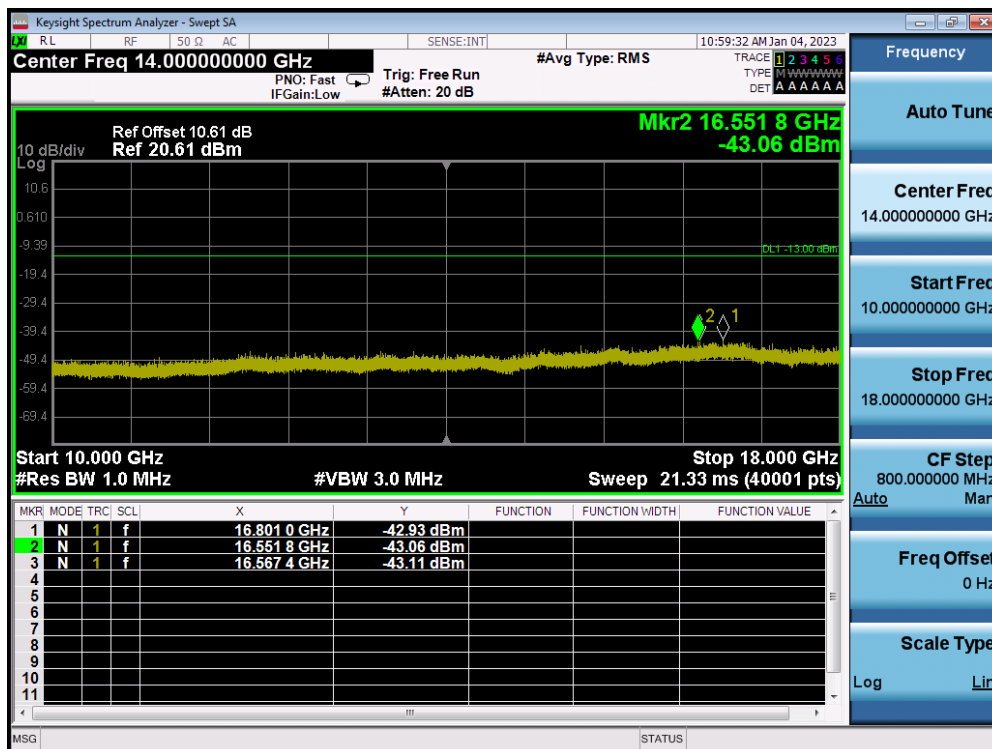

LTE Band 66(4) / 15MHz / 16QAM - RB Size/Offset (1/0) - Low Channel

LTE Band 66(4) / 15MHz / 16QAM - RB Size/Offset (1/0) - Low Channel

LTE Band 66(4) / 15MHz / 16QAM - RB Size/Offset (1/74) - Mid Channel

LTE Band 66(4) / 15MHz / 16QAM - RB Size/Offset (1/74) - Mid Channel

LTE Band 66(4) / 15MHz / QPSK - RB Size/Offset (1/74) - High Channel

LTE Band 66(4) / 15MHz / QPSK - RB Size/Offset (1/74) - High Channel

LTE Band 66(4) / 10MHz / QPSK - RB Size/Offset (25/0) - Low Channel

LTE Band 66(4) / 10MHz / QPSK - RB Size/Offset (25/0) - Low Channel

LTE Band 66(4) / 10MHz / QPSK - RB Size/Offset (25/12) - Mid Channel