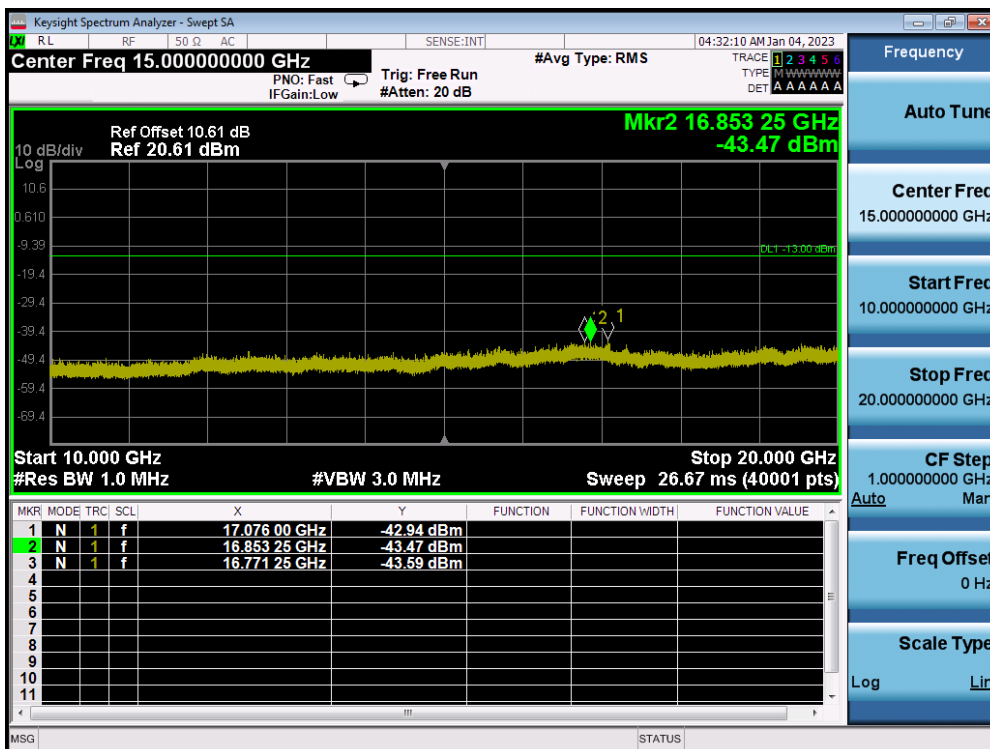

LTE Band 2 / 10MHz / QPSK - RB Size/Offset (1/0) - High Channel

LTE Band 2 / 5MHz / QPSK - RB Size/Offset (25/0) - Low Channel

LTE Band 2 / 5MHz / QPSK - RB Size/Offset (25/0) - Low Channel

LTE Band 2 / 5MHz / 64QAM - RB Size/Offset (12/0) - Mid Channel

LTE Band 2 / 5MHz / 64QAM - RB Size/Offset (12/0) - Mid Channel

LTE Band 2 / 5MHz / 16QAM - RB Size/Offset (12/0) - High Channel

LTE Band 2 / 5MHz / 16QAM - RB Size/Offset (12/0) - High Channel

LTE Band 2 / 3MHz / QPSK - RB Size/Offset (15/0) - Low Channel

LTE Band 2 / 3MHz / QPSK - RB Size/Offset (15/0) - Low Channel

LTE Band 2 / 3MHz / 64QAM - RB Size/Offset (1/14) - Mid Channel

LTE Band 2 / 3MHz / 64QAM - RB Size/Offset (1/14) - Mid Channel

LTE Band 2 / 3MHz / QPSK - RB Size/Offset (15/0) - High Channel

LTE Band 2 / 3MHz / QPSK - RB Size/Offset (15/0) - High Channel

LTE Band 2 / 1.4MHz / QPSK - RB Size/Offset (6/0) - Low Channel

LTE Band 2 / 1.4MHz / QPSK - RB Size/Offset (6/0) - Low Channel

LTE Band 2 / 1.4MHz / QPSK - RB Size/Offset (6/0) - Mid Channel