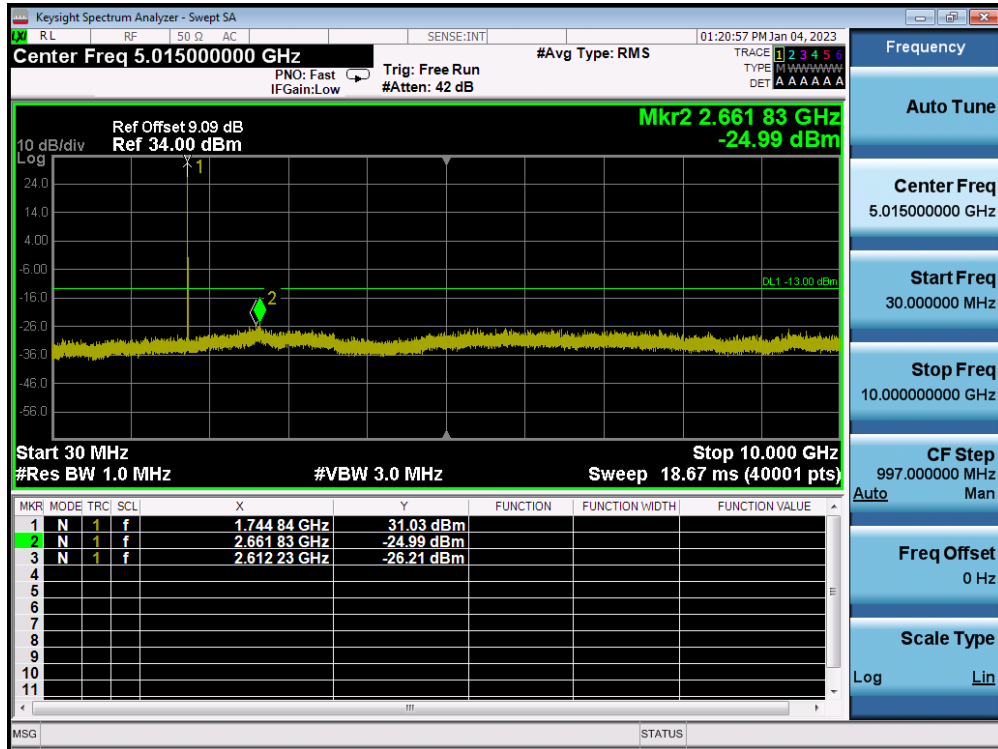

LTE Band 66(4) / 3MHz / 64QAM - RB Size/Offset (8/4) - High Channel

LTE Band 66(4) / 3MHz / 64QAM - RB Size/Offset (8/4) - High Channel

LTE Band 66(4) / 1.4MHz / 16QAM - RB Size/Offset (1/2) - Low Channel

LTE Band 66(4) / 1.4MHz / 16QAM - RB Size/Offset (1/2) - Low Channel

LTE Band 66(4) / 1.4MHz / 16QAM - RB Size/Offset (3/0) - Mid Channel

LTE Band 66(4) / 1.4MHz / 16QAM - RB Size/Offset (3/0) - Mid Channel