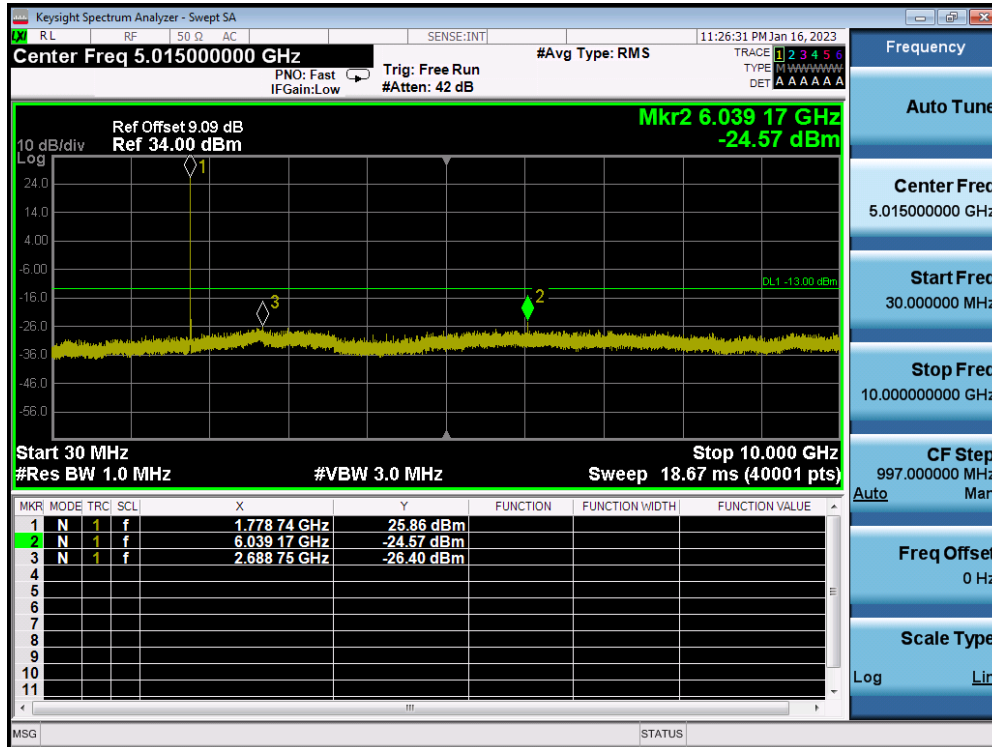

LTE Band 66(4) / 3MHz / 16QAM - RB Size/Offset (15/0) - Low Channel

LTE Band 66(4) / 3MHz / 16QAM - RB Size/Offset (15/0) - Low Channel

LTE Band 66(4) / 3MHz / QPSK - RB Size/Offset (8/0) - Mid Channel

LTE Band 66(4) / 3MHz / QPSK - RB Size/Offset (8/0) - Mid Channel

LTE Band 66(4) / 3MHz / 64QAM - RB Size/Offset (8/4) - High Channel

LTE Band 66(4) / 3MHz / 64QAM - RB Size/Offset (8/4) - High Channel

LTE Band 66(4) / 1.4MHz / 16QAM - RB Size/Offset (1/2) - Low Channel