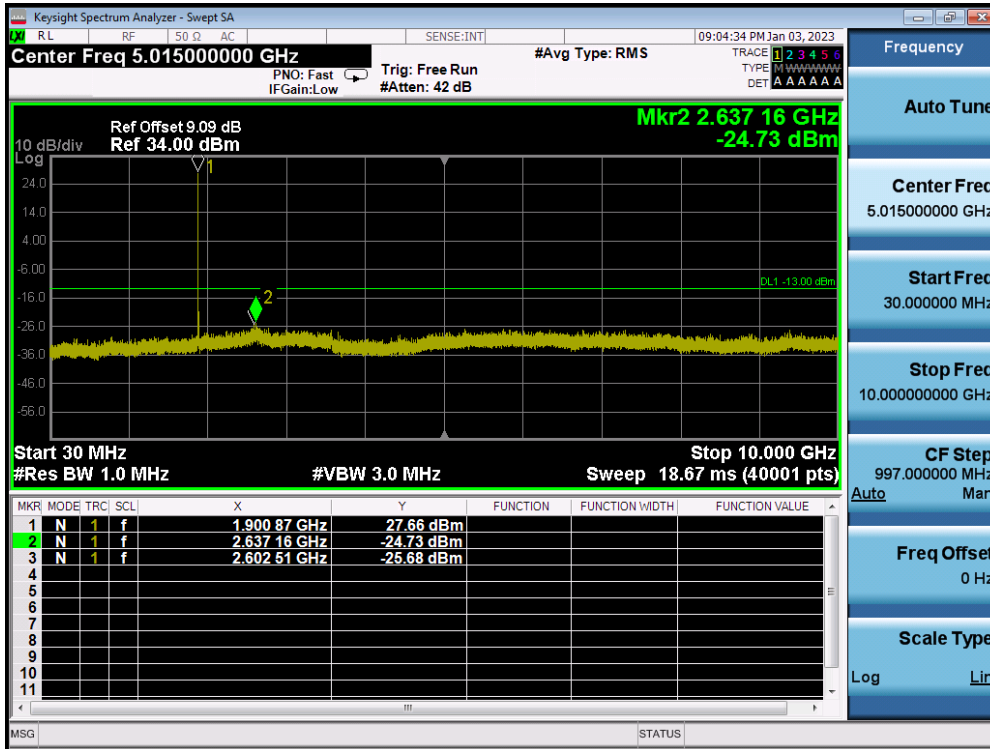

LTE Band 2 / 15MHz / 64QAM - RB Size/Offset (36/39) - Mid Channel

LTE Band 2 / 15MHz / 64QAM - RB Size/Offset (1/36) - High Channel

LTE Band 2 / 15MHz / 64QAM - RB Size/Offset (1/36) - High Channel

LTE Band 2 / 10MHz / 16QAM - RB Size/Offset (25/25) - Low Channel

LTE Band 2 / 10MHz / 16QAM - RB Size/Offset (25/25) - Low Channel

LTE Band 2 / 10MHz / QPSK - RB Size/Offset (1/0) - Mid Channel

LTE Band 2 / 10MHz / QPSK - RB Size/Offset (1/0) - Mid Channel

LTE Band 2 / 10MHz / QPSK - RB Size/Offset (1/0) - High Channel