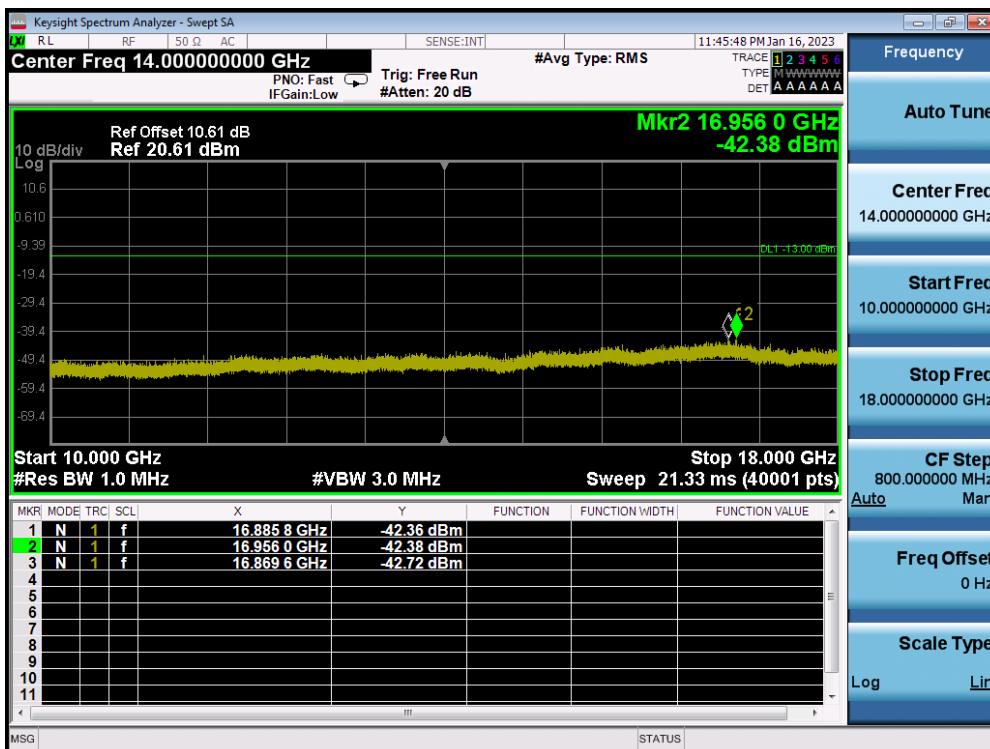

LTE Band 66(4) / 3MHz / 64QAM - RB Size/Offset (8/4) - High Channel

LTE Band 66(4) / 3MHz / 64QAM - RB Size/Offset (8/4) - High Channel

LTE Band 66(4) / 1.4MHz / 16QAM - RB Size/Offset (1/2) - Low Channel

LTE Band 66(4) / 1.4MHz / 16QAM - RB Size/Offset (1/2) - Low Channel

LTE Band 66(4) / 1.4MHz / 16QAM - RB Size/Offset (3/0) - Mid Channel

LTE Band 66(4) / 1.4MHz / 16QAM - RB Size/Offset (3/0) - Mid Channel

LTE Band 66(4) / 1.4MHz / 64QAM - RB Size/Offset (1/5) - High Channel

LTE Band 66(4) / 1.4MHz / 64QAM - RB Size/Offset (1/5) - High Channel

8.4.5. LTE Band 2

LTE Band 2 / 20MHz / 16QAM - RB Size/Offset (100/0) - Low Channel