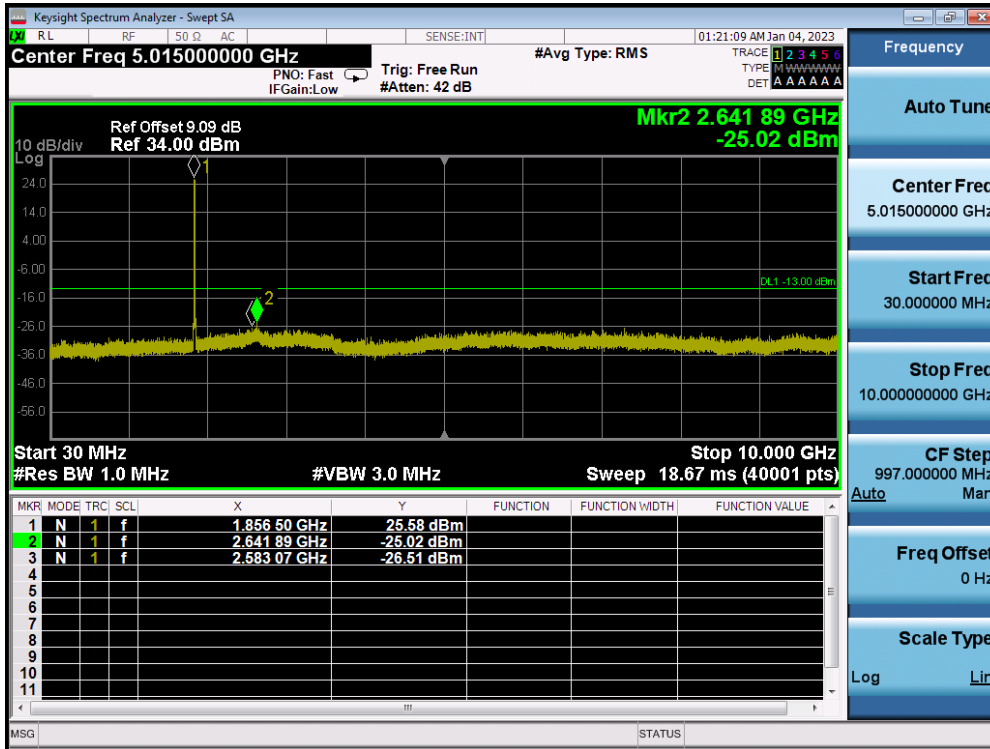

LTE Band 2 / 15MHz / 64QAM - RB Size/Offset (36/39) - Mid Channel

LTE Band 2 / 15MHz / 64QAM - RB Size/Offset (1/36) - High Channel

LTE Band 2 / 15MHz / 64QAM - RB Size/Offset (1/36) - High Channel

LTE Band 2 / 10MHz / 16QAM - RB Size/Offset (25/25) - Low Channel

LTE Band 2 / 10MHz / 16QAM - RB Size/Offset (25/25) - Low Channel

LTE Band 2 / 10MHz / QPSK - RB Size/Offset (1/0) - Mid Channel

LTE Band 2 / 10MHz / QPSK - RB Size/Offset (1/0) - Mid Channel

LTE Band 2 / 10MHz / QPSK - RB Size/Offset (1/0) - High Channel