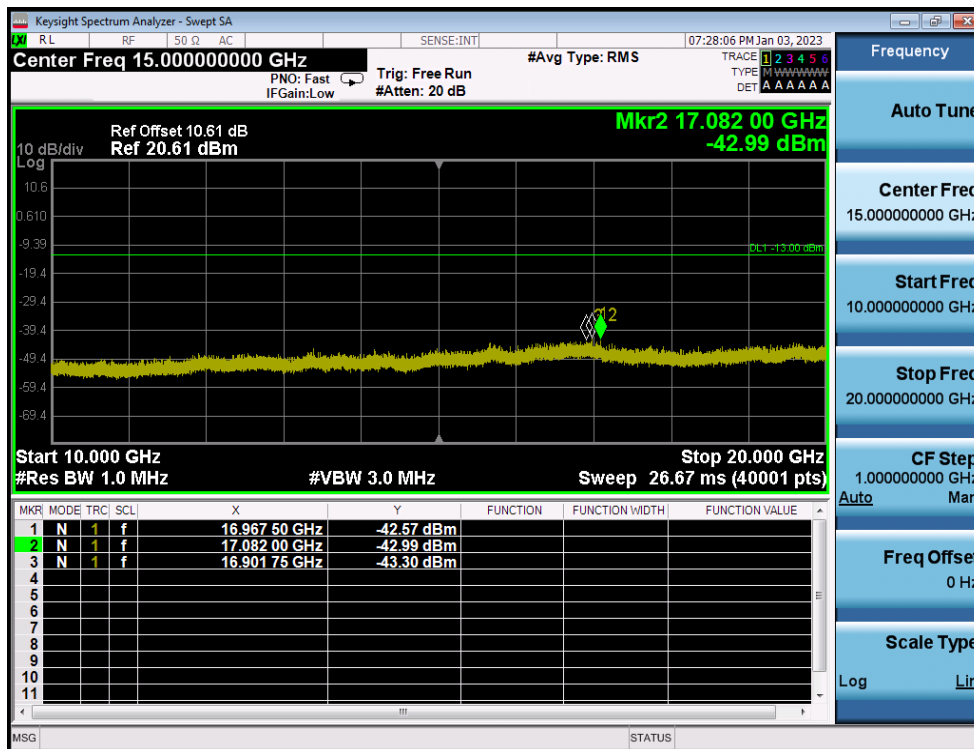

LTE Band 2 / 10MHz / QPSK - RB Size/Offset (1/0) - High Channel

LTE Band 2 / 5MHz / QPSK - RB Size/Offset (25/0) - Low Channel

LTE Band 2 / 5MHz / QPSK - RB Size/Offset (25/0) - Low Channel

LTE Band 2 / 5MHz / 64QAM - RB Size/Offset (12/0) - Mid Channel

LTE Band 2 / 5MHz / 64QAM - RB Size/Offset (12/0) - Mid Channel

LTE Band 2 / 5MHz / 16QAM - RB Size/Offset (12/0) - High Channel

LTE Band 2 / 5MHz / 16QAM - RB Size/Offset (12/0) - High Channel

LTE Band 2 / 3MHz / QPSK - RB Size/Offset (15/0) - Low Channel

LTE Band 2 / 3MHz / QPSK - RB Size/Offset (15/0) - Low Channel

LTE Band 2 / 3MHz / 64QAM - RB Size/Offset (1/14) - Mid Channel

LTE Band 2 / 3MHz / 64QAM - RB Size/Offset (1/14) - Mid Channel

LTE Band 2 / 3MHz / QPSK - RB Size/Offset (15/0) - High Channel