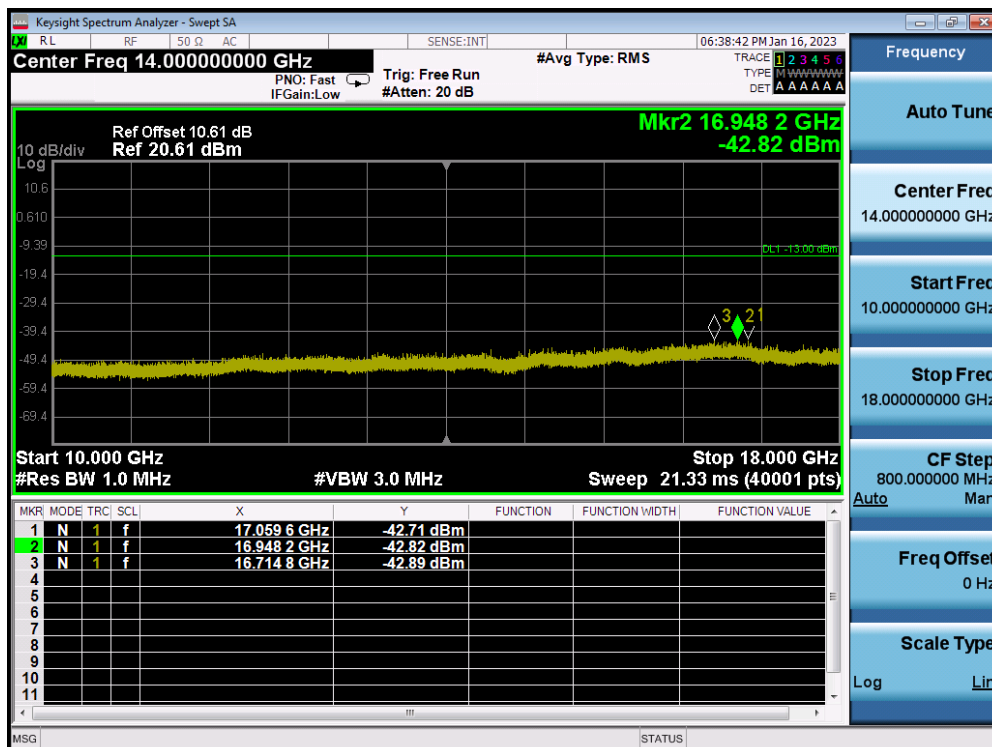

LTE Band 66(4) / 20MHz / 64QAM - RB Size/Offset (100/0) - Mid Channel

LTE Band 66(4) / 20MHz / 64QAM - RB Size/Offset (50/0) - High Channel

LTE Band 66(4) / 20MHz / 64QAM - RB Size/Offset (50/0) - High Channel

LTE Band 66(4) / 15MHz / 16QAM - RB Size/Offset (1/0) - Low Channel

LTE Band 66(4) / 15MHz / 16QAM - RB Size/Offset (1/0) - Low Channel

LTE Band 66(4) / 15MHz / 16QAM - RB Size/Offset (1/74) - Mid Channel

LTE Band 66(4) / 15MHz / 16QAM - RB Size/Offset (1/74) - Mid Channel

LTE Band 66(4) / 15MHz / QPSK - RB Size/Offset (1/74) - High Channel

LTE Band 66(4) / 15MHz / QPSK - RB Size/Offset (1/74) - High Channel