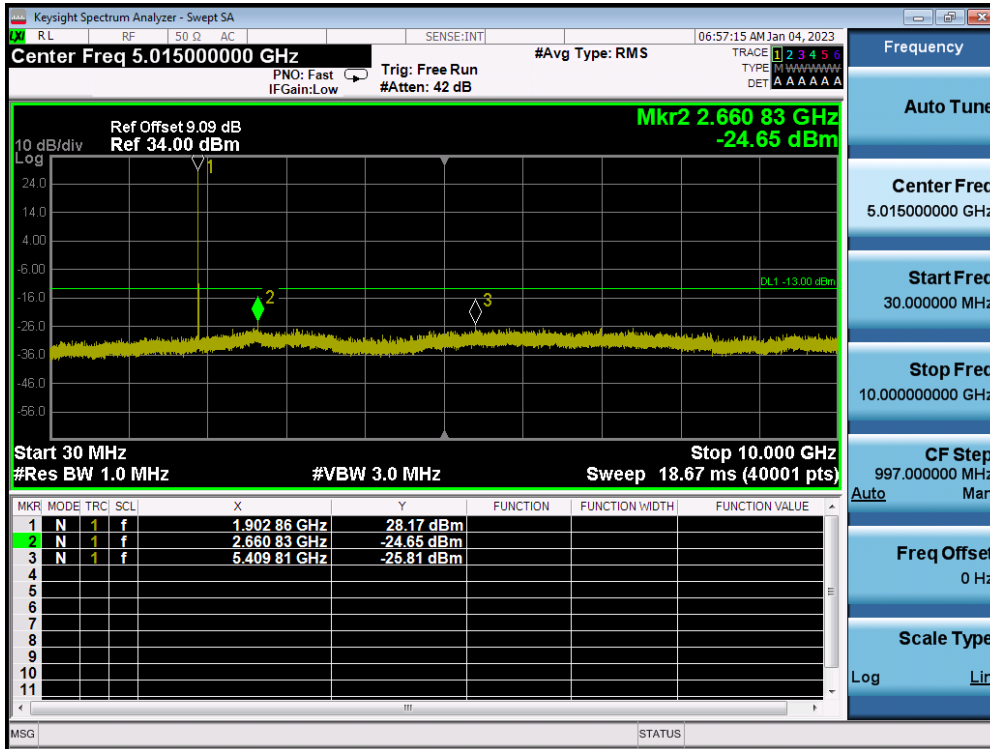

LTE Band 2 / 20MHz / 16QAM - RB Size/Offset (100/0) - Low Channel

LTE Band 2 / 20MHz / 16QAM - RB Size/Offset (1/99) - Mid Channel

LTE Band 2 / 20MHz / 16QAM - RB Size/Offset (1/99) - Mid Channel

LTE Band 2 / 20MHz / 64QAM - RB Size/Offset (50/50) - High Channel

LTE Band 2 / 20MHz / 64QAM - RB Size/Offset (50/50) - High Channel

LTE Band 2 / 15MHz / QPSK - RB Size/Offset (1/36) - Low Channel

LTE Band 2 / 15MHz / QPSK - RB Size/Offset (1/36) - Low Channel

LTE Band 2 / 15MHz / 64QAM - RB Size/Offset (36/39) - Mid Channel

LTE Band 2 / 15MHz / 64QAM - RB Size/Offset (36/39) - Mid Channel

LTE Band 2 / 15MHz / 64QAM - RB Size/Offset (1/36) - High Channel

LTE Band 2 / 15MHz / 64QAM - RB Size/Offset (1/36) - High Channel

LTE Band 2 / 10MHz / 16QAM - RB Size/Offset (25/25) - Low Channel