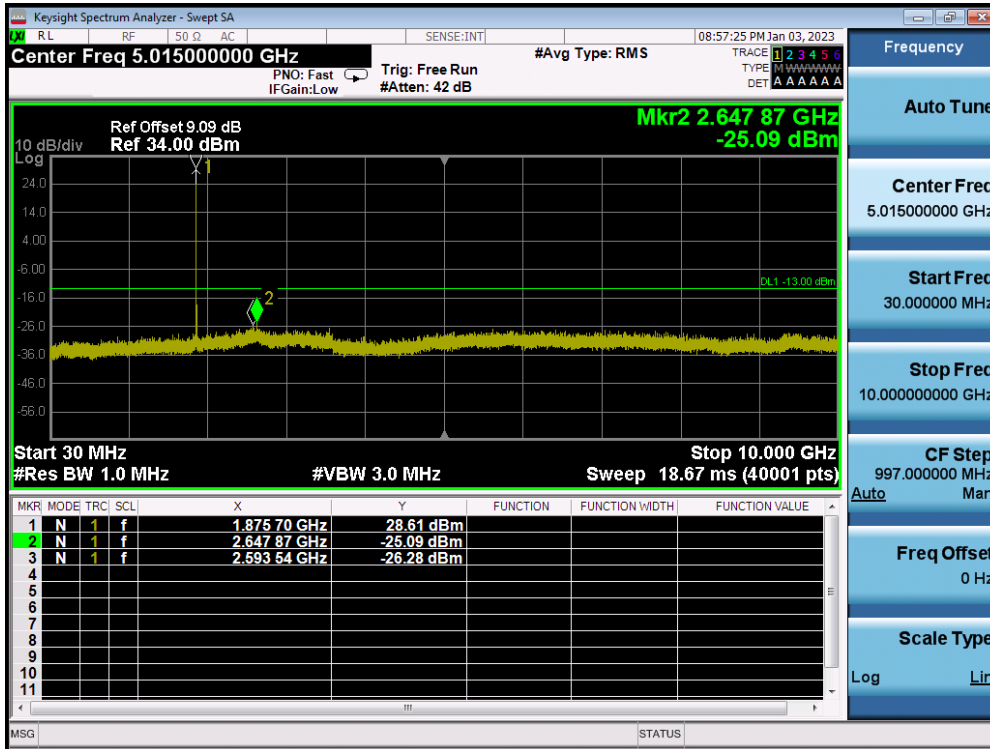

LTE Band 2 / 15MHz / 64QAM - RB Size/Offset (36/39) - Mid Channel

LTE Band 2 / 15MHz / 64QAM - RB Size/Offset (1/36) - High Channel

LTE Band 2 / 15MHz / 64QAM - RB Size/Offset (1/36) - High Channel

LTE Band 2 / 10MHz / 16QAM - RB Size/Offset (25/25) - Low Channel

LTE Band 2 / 10MHz / 16QAM - RB Size/Offset (25/25) - Low Channel

LTE Band 2 / 10MHz / QPSK - RB Size/Offset (1/0) - Mid Channel

LTE Band 2 / 10MHz / QPSK - RB Size/Offset (1/0) - Mid Channel

LTE Band 2 / 10MHz / QPSK - RB Size/Offset (1/0) - High Channel