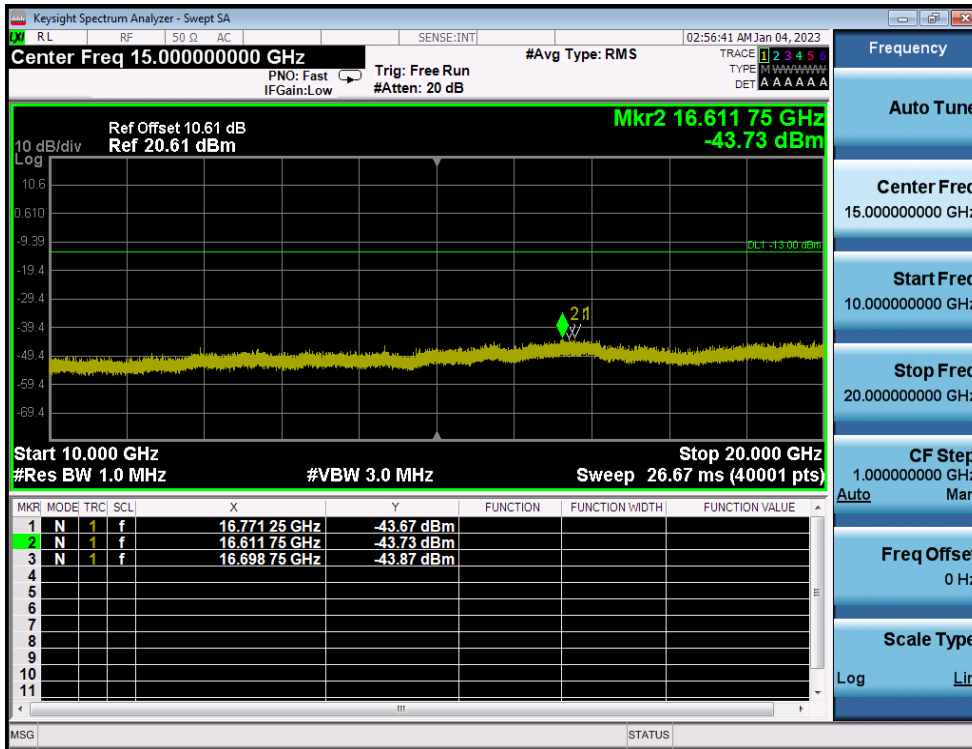

LTE Band 66(4) / 1.4MHz / 16QAM - RB Size/Offset (1/2) - Low Channel

LTE Band 66(4) / 1.4MHz / 16QAM - RB Size/Offset (3/0) - Mid Channel

LTE Band 66(4) / 1.4MHz / 16QAM - RB Size/Offset (3/0) - Mid Channel

LTE Band 66(4) / 1.4MHz / 64QAM - RB Size/Offset (1/5) - High Channel

LTE Band 66(4) / 1.4MHz / 64QAM - RB Size/Offset (1/5) - High Channel

8.4.5. LTE Band 2

LTE Band 2 / 20MHz / 16QAM - RB Size/Offset (100/0) - Low Channel

LTE Band 2 / 20MHz / 16QAM - RB Size/Offset (100/0) - Low Channel

LTE Band 2 / 20MHz / 16QAM - RB Size/Offset (1/99) - Mid Channel

LTE Band 2 / 20MHz / 16QAM - RB Size/Offset (1/99) - Mid Channel

LTE Band 2 / 20MHz / 64QAM - RB Size/Offset (50/50) - High Channel