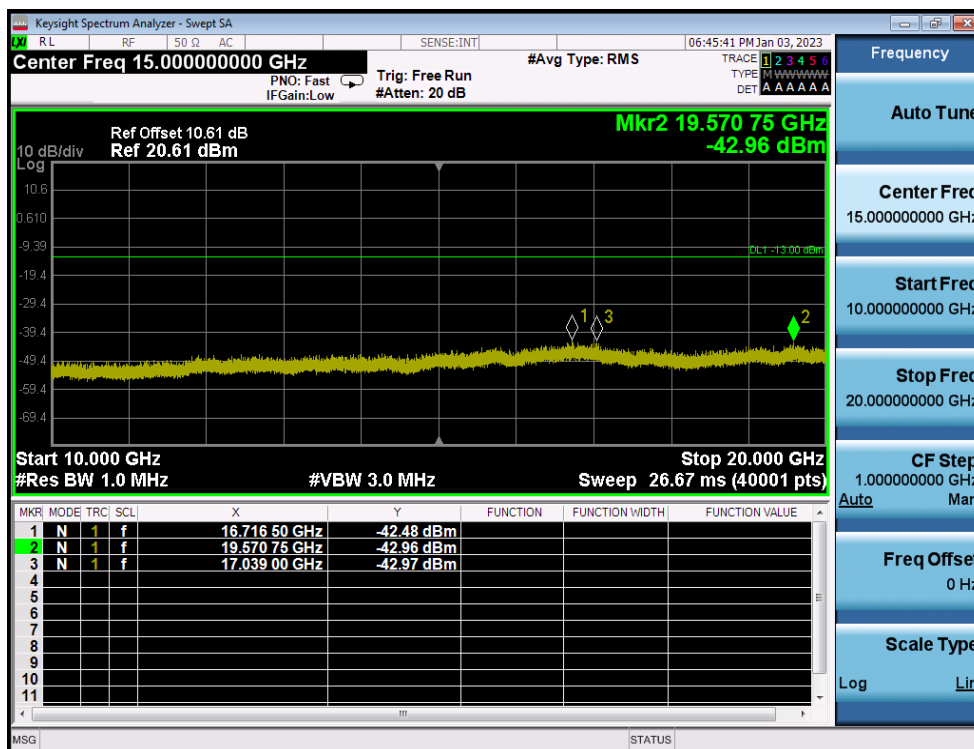

LTE Band 2 / 3MHz / QPSK - RB Size/Offset (15/0) - Low Channel

LTE Band 2 / 3MHz / 64QAM - RB Size/Offset (1/14) - Mid Channel

LTE Band 2 / 3MHz / 64QAM - RB Size/Offset (1/14) - Mid Channel

LTE Band 2 / 3MHz / QPSK - RB Size/Offset (15/0) - High Channel

LTE Band 2 / 3MHz / QPSK - RB Size/Offset (15/0) - High Channel

LTE Band 2 / 1.4MHz / QPSK - RB Size/Offset (6/0) - Low Channel

LTE Band 2 / 1.4MHz / QPSK - RB Size/Offset (6/0) - Low Channel

LTE Band 2 / 1.4MHz / QPSK - RB Size/Offset (6/0) - Mid Channel

LTE Band 2 / 1.4MHz / QPSK - RB Size/Offset (6/0) - Mid Channel

LTE Band 2 / 1.4MHz / 16QAM - RB Size/Offset (6/0) - High Channel

LTE Band 2 / 1.4MHz / 16QAM - RB Size/Offset (6/0) - High Channel