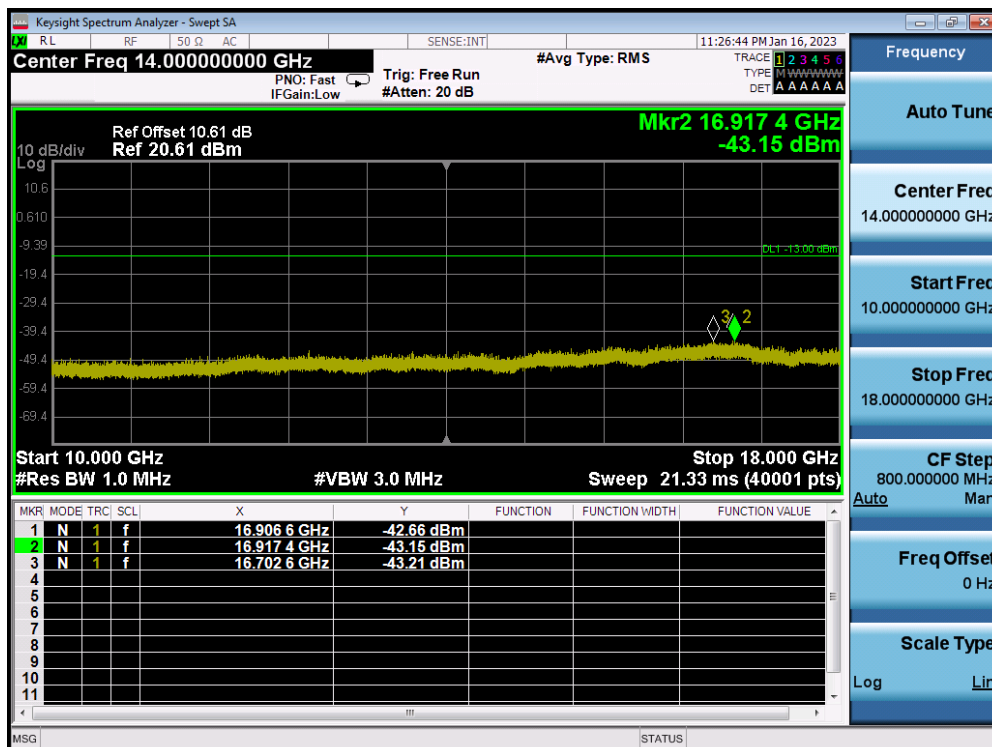

LTE Band 66(4) / 3MHz / 16QAM - RB Size/Offset (15/0) - Low Channel

LTE Band 66(4) / 3MHz / 16QAM - RB Size/Offset (15/0) - Low Channel

LTE Band 66(4) / 3MHz / QPSK - RB Size/Offset (8/0) - Mid Channel

LTE Band 66(4) / 3MHz / QPSK - RB Size/Offset (8/0) - Mid Channel

LTE Band 66(4) / 3MHz / 64QAM - RB Size/Offset (8/4) - High Channel

LTE Band 66(4) / 3MHz / 64QAM - RB Size/Offset (8/4) - High Channel

LTE Band 66(4) / 1.4MHz / 16QAM - RB Size/Offset (1/2) - Low Channel