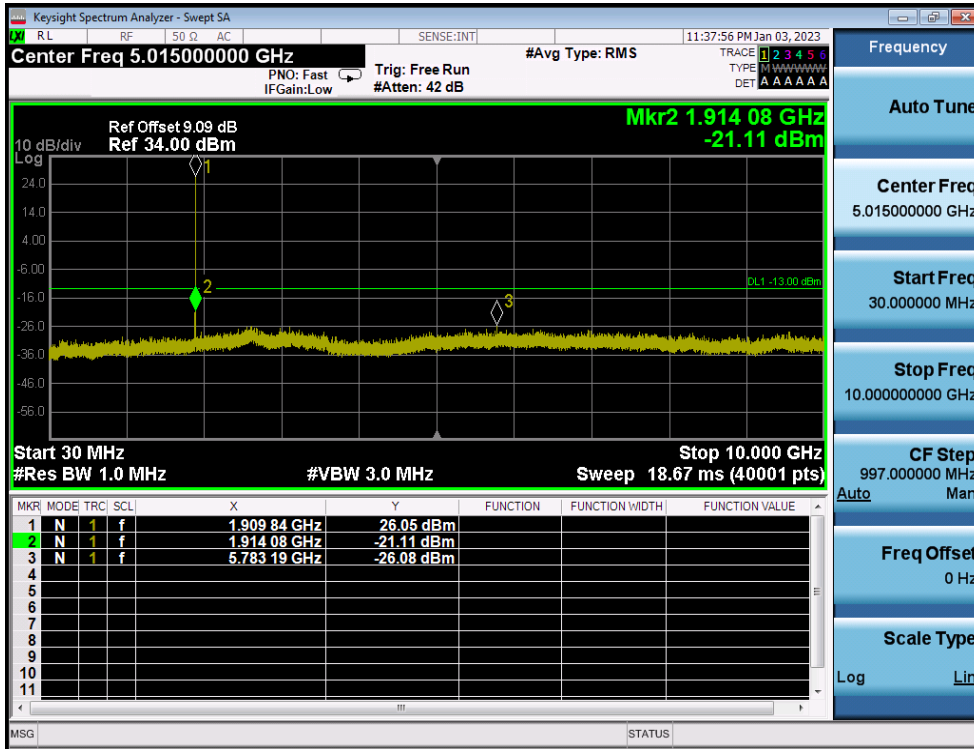

LTE Band 2 / 3MHz / QPSK - RB Size/Offset (15/0) - Low Channel

LTE Band 2 / 3MHz / 64QAM - RB Size/Offset (1/14) - Mid Channel

LTE Band 2 / 3MHz / 64QAM - RB Size/Offset (1/14) - Mid Channel

LTE Band 2 / 3MHz / QPSK - RB Size/Offset (15/0) - High Channel

LTE Band 2 / 3MHz / QPSK - RB Size/Offset (15/0) - High Channel

LTE Band 2 / 1.4MHz / QPSK - RB Size/Offset (6/0) - Low Channel

LTE Band 2 / 1.4MHz / QPSK - RB Size/Offset (6/0) - Low Channel

LTE Band 2 / 1.4MHz / QPSK - RB Size/Offset (6/0) - Mid Channel

LTE Band 2 / 1.4MHz / QPSK - RB Size/Offset (6/0) - Mid Channel

LTE Band 2 / 1.4MHz / 16QAM - RB Size/Offset (6/0) - High Channel

LTE Band 2 / 1.4MHz / 16QAM - RB Size/Offset (6/0) - High Channel