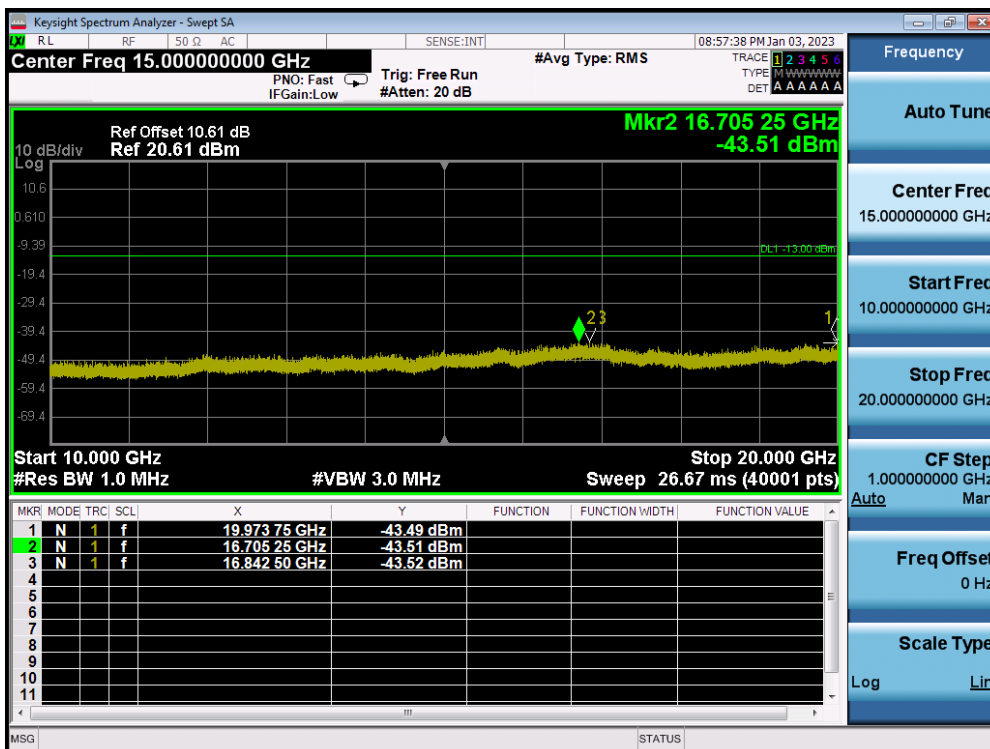

LTE Band 2 / 20MHz / 64QAM - RB Size/Offset (50/50) - High Channel

LTE Band 2 / 15MHz / QPSK - RB Size/Offset (1/36) - Low Channel

LTE Band 2 / 15MHz / QPSK - RB Size/Offset (1/36) - Low Channel

LTE Band 2 / 15MHz / 64QAM - RB Size/Offset (36/39) - Mid Channel

LTE Band 2 / 15MHz / 64QAM - RB Size/Offset (36/39) - Mid Channel

LTE Band 2 / 15MHz / 64QAM - RB Size/Offset (1/36) - High Channel

LTE Band 2 / 15MHz / 64QAM - RB Size/Offset (1/36) - High Channel

LTE Band 2 / 10MHz / 16QAM - RB Size/Offset (25/25) - Low Channel

LTE Band 2 / 10MHz / 16QAM - RB Size/Offset (25/25) - Low Channel

LTE Band 2 / 10MHz / QPSK - RB Size/Offset (1/0) - Mid Channel

LTE Band 2 / 10MHz / QPSK - RB Size/Offset (1/0) - Mid Channel

LTE Band 2 / 10MHz / QPSK - RB Size/Offset (1/0) - High Channel