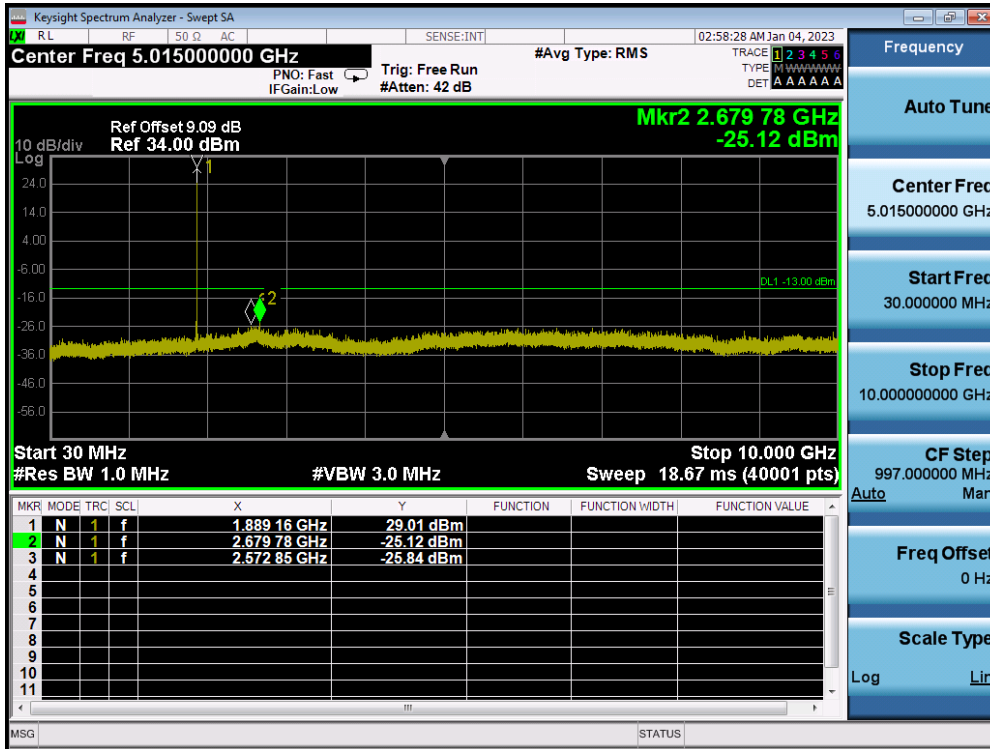

LTE Band 66(4) / 1.4MHz / 64QAM - RB Size/Offset (1/5) - High Channel

LTE Band 66(4) / 1.4MHz / 64QAM - RB Size/Offset (1/5) - High Channel

8.4.5. LTE Band 2

LTE Band 2 / 20MHz / 16QAM - RB Size/Offset (100/0) - Low Channel

LTE Band 2 / 20MHz / 16QAM - RB Size/Offset (100/0) - Low Channel

LTE Band 2 / 20MHz / 16QAM - RB Size/Offset (1/99) - Mid Channel

LTE Band 2 / 20MHz / 16QAM - RB Size/Offset (1/99) - Mid Channel

LTE Band 2 / 20MHz / 64QAM - RB Size/Offset (50/50) - High Channel