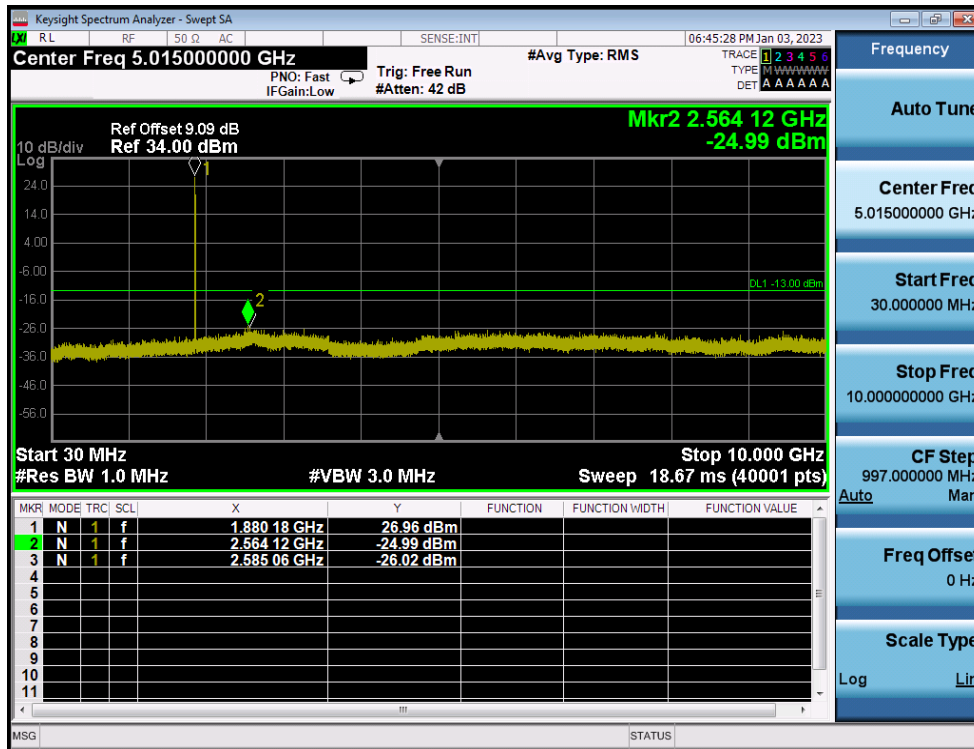

LTE Band 2 / 5MHz / 64QAM - RB Size/Offset (12/0) - Mid Channel

LTE Band 2 / 5MHz / 16QAM - RB Size/Offset (12/0) - High Channel

LTE Band 2 / 5MHz / 16QAM - RB Size/Offset (12/0) - High Channel

LTE Band 2 / 3MHz / QPSK - RB Size/Offset (15/0) - Low Channel

LTE Band 2 / 3MHz / QPSK - RB Size/Offset (15/0) - Low Channel

LTE Band 2 / 3MHz / 64QAM - RB Size/Offset (1/14) - Mid Channel

LTE Band 2 / 3MHz / 64QAM - RB Size/Offset (1/14) - Mid Channel

LTE Band 2 / 3MHz / QPSK - RB Size/Offset (15/0) - High Channel

LTE Band 2 / 3MHz / QPSK - RB Size/Offset (15/0) - High Channel

LTE Band 2 / 1.4MHz / QPSK - RB Size/Offset (6/0) - Low Channel

LTE Band 2 / 1.4MHz / QPSK - RB Size/Offset (6/0) - Low Channel

LTE Band 2 / 1.4MHz / QPSK - RB Size/Offset (6/0) - Mid Channel

LTE Band 2 / 1.4MHz / QPSK - RB Size/Offset (6/0) - Mid Channel

LTE Band 2 / 1.4MHz / 16QAM - RB Size/Offset (6/0) - High Channel

LTE Band 2 / 1.4MHz / 16QAM - RB Size/Offset (6/0) - High Channel