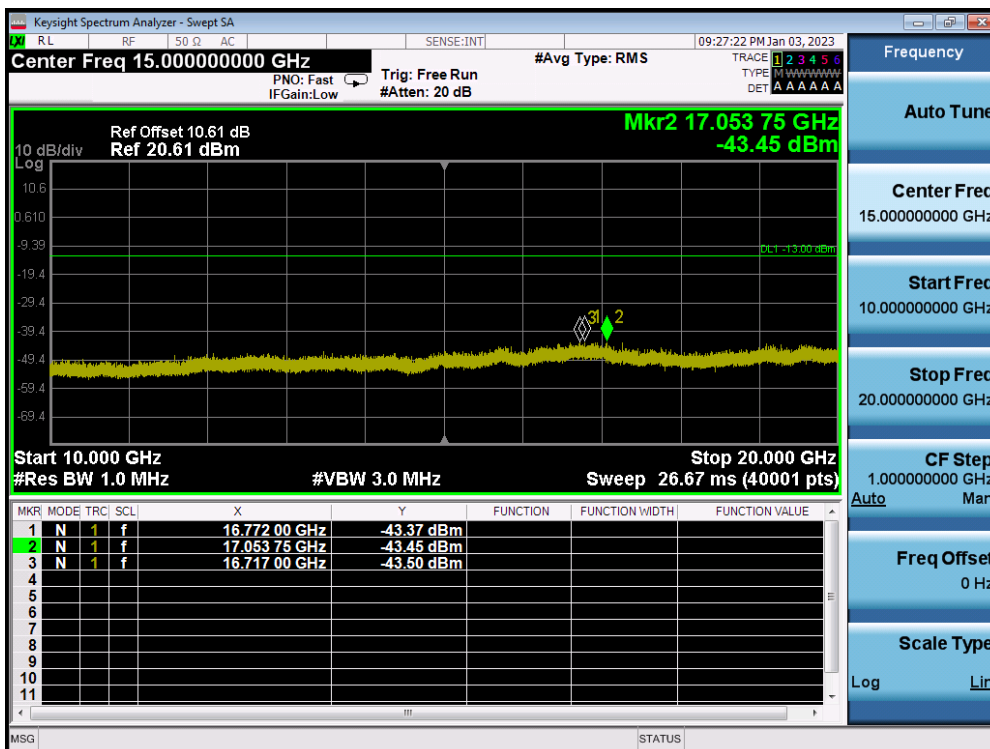

LTE Band 66(4) / 1.4MHz / 64QAM - RB Size/Offset (1/5) - High Channel

LTE Band 66(4) / 1.4MHz / 64QAM - RB Size/Offset (1/5) - High Channel

8.4.5. LTE Band 2

LTE Band 2 / 20MHz / 16QAM - RB Size/Offset (100/0) - Low Channel

LTE Band 2 / 20MHz / 16QAM - RB Size/Offset (100/0) - Low Channel

LTE Band 2 / 20MHz / 16QAM - RB Size/Offset (1/99) - Mid Channel

LTE Band 2 / 20MHz / 16QAM - RB Size/Offset (1/99) - Mid Channel

LTE Band 2 / 20MHz / 64QAM - RB Size/Offset (50/50) - High Channel

LTE Band 2 / 20MHz / 64QAM - RB Size/Offset (50/50) - High Channel

LTE Band 2 / 15MHz / QPSK - RB Size/Offset (1/36) - Low Channel

LTE Band 2 / 15MHz / QPSK - RB Size/Offset (1/36) - Low Channel

LTE Band 2 / 15MHz / 64QAM - RB Size/Offset (36/39) - Mid Channel