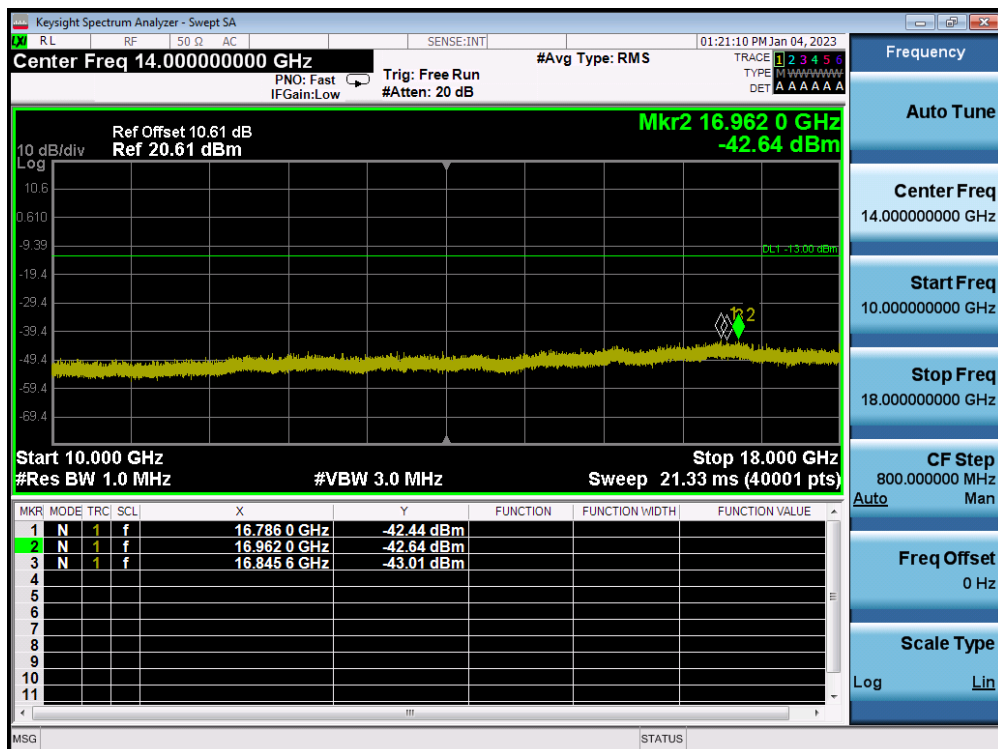

LTE Band 66(4) / 3MHz / 64QAM - RB Size/Offset (8/4) - High Channel

LTE Band 66(4) / 3MHz / 64QAM - RB Size/Offset (8/4) - High Channel

LTE Band 66(4) / 1.4MHz / 16QAM - RB Size/Offset (1/2) - Low Channel

LTE Band 66(4) / 1.4MHz / 16QAM - RB Size/Offset (1/2) - Low Channel

LTE Band 66(4) / 1.4MHz / 16QAM - RB Size/Offset (3/0) - Mid Channel

LTE Band 66(4) / 1.4MHz / 16QAM - RB Size/Offset (3/0) - Mid Channel