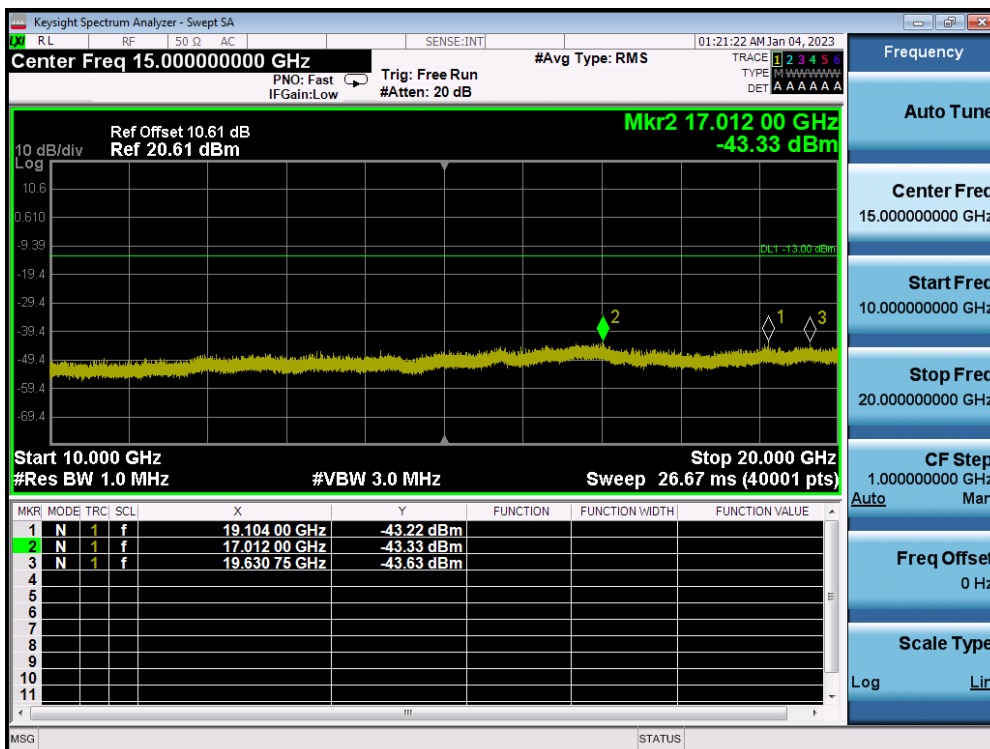

LTE Band 2 / 20MHz / 64QAM - RB Size/Offset (50/50) - High Channel

LTE Band 2 / 15MHz / QPSK - RB Size/Offset (1/36) - Low Channel

LTE Band 2 / 15MHz / QPSK - RB Size/Offset (1/36) - Low Channel

LTE Band 2 / 15MHz / 64QAM - RB Size/Offset (36/39) - Mid Channel

LTE Band 2 / 15MHz / 64QAM - RB Size/Offset (36/39) - Mid Channel

LTE Band 2 / 15MHz / 64QAM - RB Size/Offset (1/36) - High Channel

LTE Band 2 / 15MHz / 64QAM - RB Size/Offset (1/36) - High Channel

LTE Band 2 / 10MHz / 16QAM - RB Size/Offset (25/25) - Low Channel

LTE Band 2 / 10MHz / 16QAM - RB Size/Offset (25/25) - Low Channel

LTE Band 2 / 10MHz / QPSK - RB Size/Offset (1/0) - Mid Channel

LTE Band 2 / 10MHz / QPSK - RB Size/Offset (1/0) - Mid Channel

LTE Band 2 / 10MHz / QPSK - RB Size/Offset (1/0) - High Channel