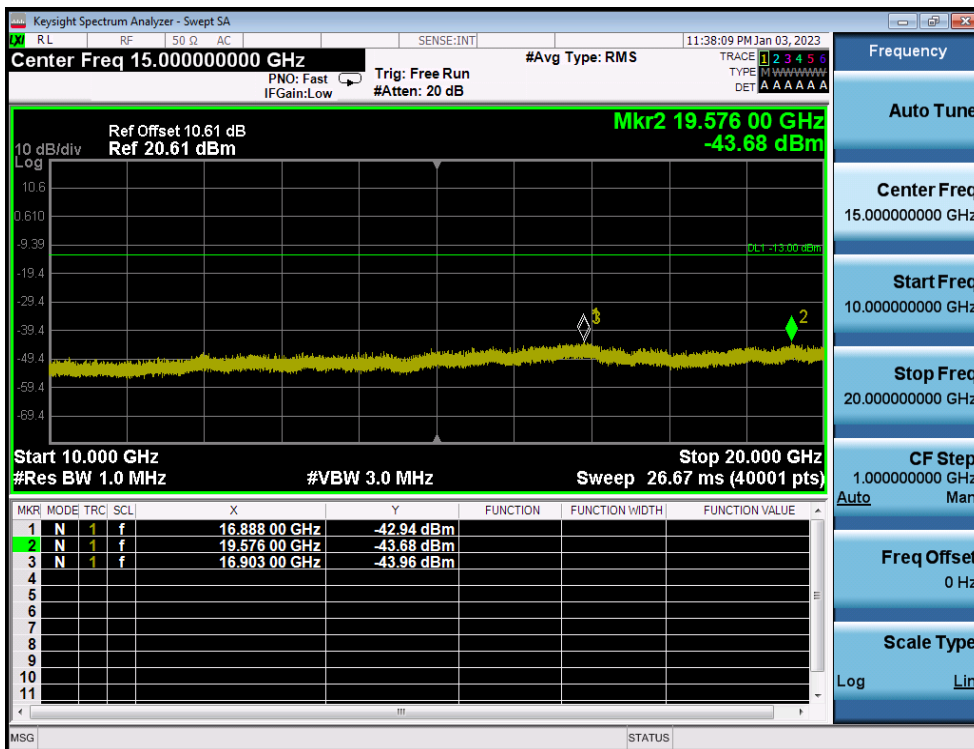

LTE Band 2 / 3MHz / QPSK - RB Size/Offset (15/0) - Low Channel

LTE Band 2 / 3MHz / 64QAM - RB Size/Offset (1/14) - Mid Channel

LTE Band 2 / 3MHz / 64QAM - RB Size/Offset (1/14) - Mid Channel

LTE Band 2 / 3MHz / QPSK - RB Size/Offset (15/0) - High Channel

LTE Band 2 / 3MHz / QPSK - RB Size/Offset (15/0) - High Channel

LTE Band 2 / 1.4MHz / QPSK - RB Size/Offset (6/0) - Low Channel

LTE Band 2 / 1.4MHz / QPSK - RB Size/Offset (6/0) - Low Channel

LTE Band 2 / 1.4MHz / QPSK - RB Size/Offset (6/0) - Mid Channel

LTE Band 2 / 1.4MHz / QPSK - RB Size/Offset (6/0) - Mid Channel

LTE Band 2 / 1.4MHz / 16QAM - RB Size/Offset (6/0) - High Channel

LTE Band 2 / 1.4MHz / 16QAM - RB Size/Offset (6/0) - High Channel