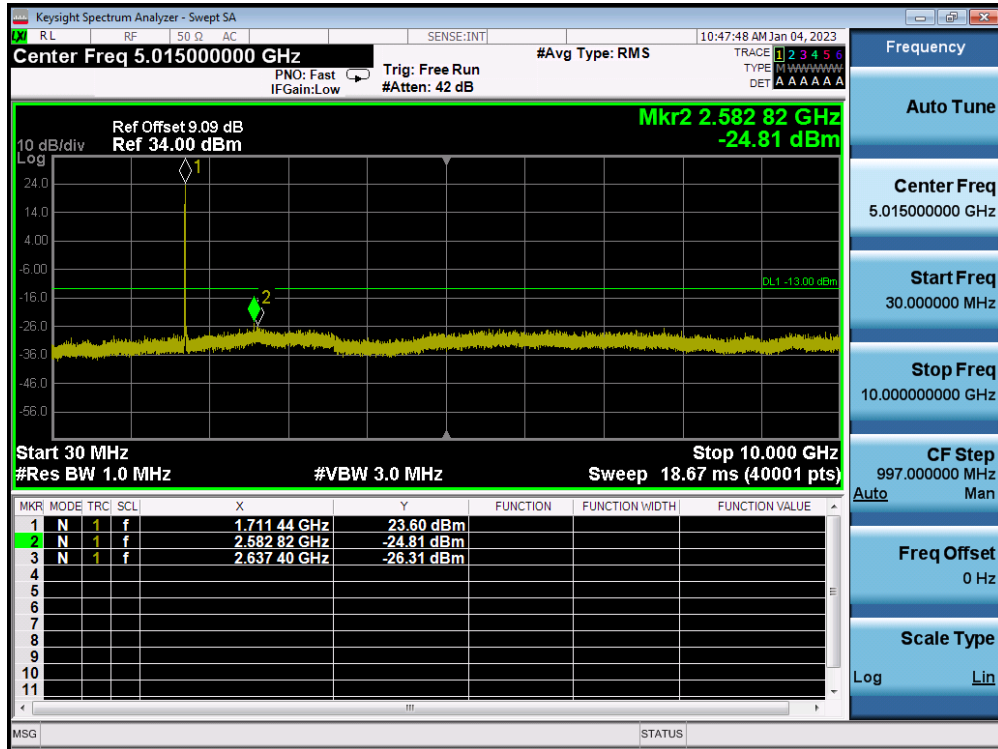

LTE Band 66(4) / 20MHz / 64QAM - RB Size/Offset (100/0) - Mid Channel

LTE Band 66(4) / 20MHz / 64QAM - RB Size/Offset (50/0) - High Channel

LTE Band 66(4) / 20MHz / 64QAM - RB Size/Offset (50/0) - High Channel

LTE Band 66(4) / 15MHz / 16QAM - RB Size/Offset (1/0) - Low Channel

LTE Band 66(4) / 15MHz / 16QAM - RB Size/Offset (1/0) - Low Channel

LTE Band 66(4) / 15MHz / 16QAM - RB Size/Offset (1/74) - Mid Channel

LTE Band 66(4) / 15MHz / 16QAM - RB Size/Offset (1/74) - Mid Channel

LTE Band 66(4) / 15MHz / QPSK - RB Size/Offset (1/74) - High Channel

LTE Band 66(4) / 15MHz / QPSK - RB Size/Offset (1/74) - High Channel