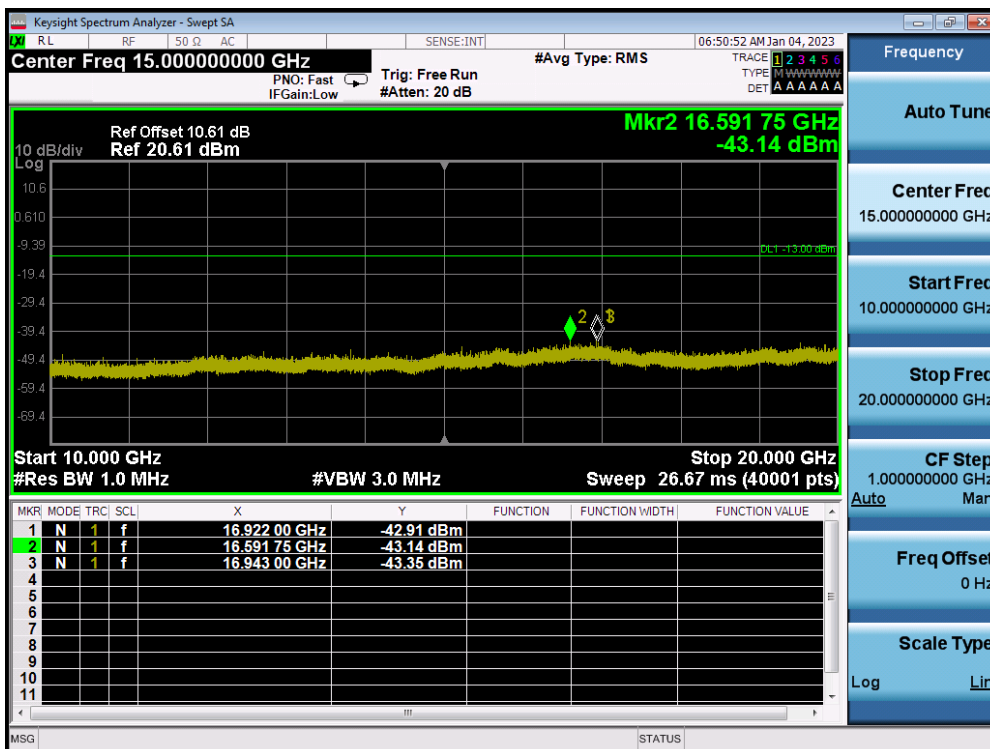

LTE Band 2 / 20MHz / 16QAM - RB Size/Offset (100/0) - Low Channel

LTE Band 2 / 20MHz / 16QAM - RB Size/Offset (1/99) - Mid Channel

LTE Band 2 / 20MHz / 16QAM - RB Size/Offset (1/99) - Mid Channel

LTE Band 2 / 20MHz / 64QAM - RB Size/Offset (50/50) - High Channel

LTE Band 2 / 20MHz / 64QAM - RB Size/Offset (50/50) - High Channel

LTE Band 2 / 15MHz / QPSK - RB Size/Offset (1/36) - Low Channel

LTE Band 2 / 15MHz / QPSK - RB Size/Offset (1/36) - Low Channel

LTE Band 2 / 15MHz / 64QAM - RB Size/Offset (36/39) - Mid Channel

LTE Band 2 / 15MHz / 64QAM - RB Size/Offset (36/39) - Mid Channel

LTE Band 2 / 15MHz / 64QAM - RB Size/Offset (1/36) - High Channel

LTE Band 2 / 15MHz / 64QAM - RB Size/Offset (1/36) - High Channel

LTE Band 2 / 10MHz / 16QAM - RB Size/Offset (25/25) - Low Channel