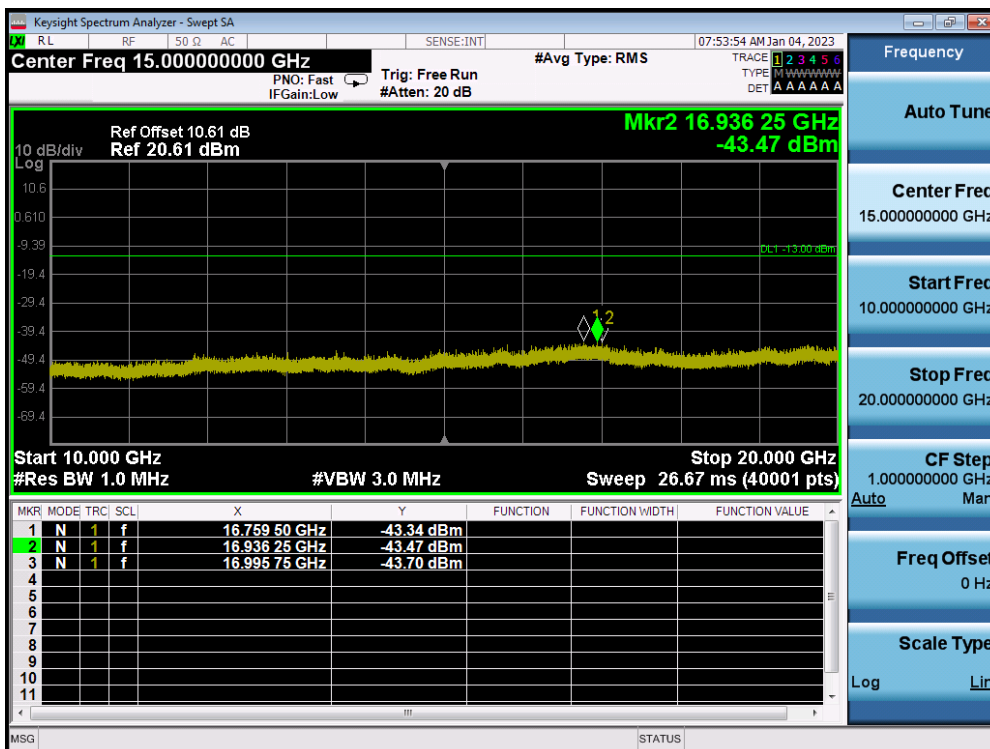

LTE Band 66(4) / 1.4MHz / 64QAM - RB Size/Offset (1/5) - High Channel

LTE Band 66(4) / 1.4MHz / 64QAM - RB Size/Offset (1/5) - High Channel

8.4.5. LTE Band 2

LTE Band 2 / 20MHz / 16QAM - RB Size/Offset (100/0) - Low Channel

LTE Band 2 / 20MHz / 16QAM - RB Size/Offset (100/0) - Low Channel

LTE Band 2 / 20MHz / 16QAM - RB Size/Offset (1/99) - Mid Channel

LTE Band 2 / 20MHz / 16QAM - RB Size/Offset (1/99) - Mid Channel

LTE Band 2 / 20MHz / 64QAM - RB Size/Offset (50/50) - High Channel

LTE Band 2 / 20MHz / 64QAM - RB Size/Offset (50/50) - High Channel

LTE Band 2 / 15MHz / QPSK - RB Size/Offset (1/36) - Low Channel

LTE Band 2 / 15MHz / QPSK - RB Size/Offset (1/36) - Low Channel

LTE Band 2 / 15MHz / 64QAM - RB Size/Offset (36/39) - Mid Channel