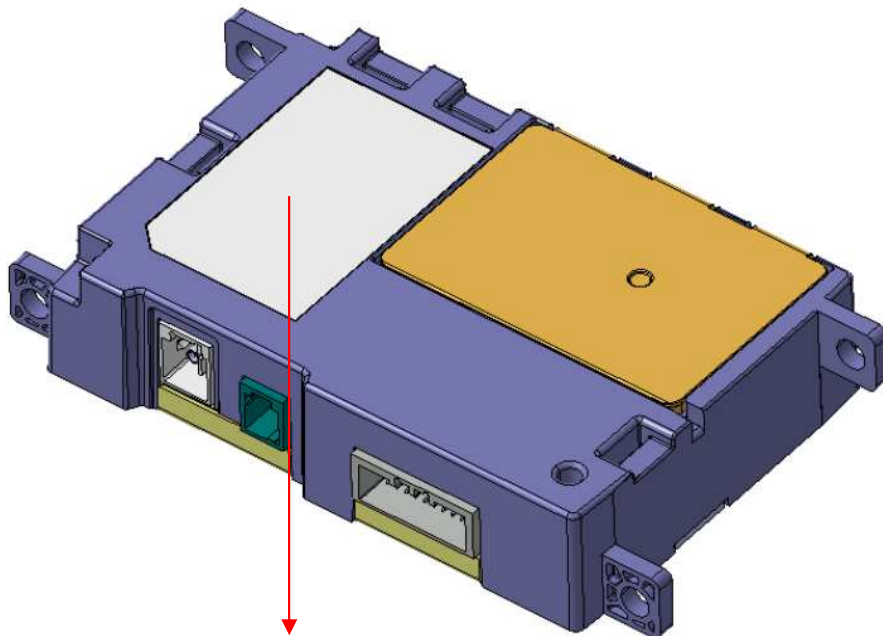

## ID Label Information

Model Name : TF24SENI  
FCC ID : BEJTf24SENI  
Contains FCC ID : BEJTM15FNNATY0  
IC : 2703H-TF24SENI  
Contains IC : 2703H-TM15FNNATY0

### 1.2 Label Location Drawing

The laser marking shown shall be permanently marked at a conspicuous location on the device.

|  |  |   |          |   |          |   |
|--|--|---|----------|---|----------|---|
| TRANSCEIVER, TELEMATICS  |  |  |          |   |          |   |
|  <b>TOYOTA</b><br>XXXXX-XXXXX |  |   |          |   |          |   |
| MODEL : TF24SENI   |  |   |          |   |          |   |
| LG Serial No : XXXXXXXXXXXXXXX   |  |   |          |   |          |   |
| DC 12 V  2.27 A               |  |   |          |   |          |   |
| MADE IN VIETNAM : MM/DD/YY   |  |   |          |   |          |   |
| IMEI : XXXXXXXXXXXXXXX   |  |   |          |   |          |   |
| eUICC ID : XXXXXXXXXXXXXXXXXXXXXXXXXXXXXXXXXXXXXXX   |  |   |          |   |          |   |
|                               | <table border="1"><tr><td>R</td><td>XXXXXXXX</td></tr><tr><td>T</td><td>XXXXXXXX</td></tr></table> | R   | XXXXXXXX | T | XXXXXXXX |  |
| R  | XXXXXXXX   |   |          |   |          |   |
| T  | XXXXXXXX   |   |          |   |          |   |
| 5GHz band (W52, W53): Indoor use only<br>(except communicate to high power radio)                                |  |   |          |   |          |   |
| <b>AB</b><br>XXXXX-XXXXX   |  |   |          |   |          |   |
| IFETEL: XXXXXXXXX  |  |   |          |   |          |   |
| FCC ID : BEJTf24SENI   |  |   |          |   |          |   |
| Contains FCC ID : BEJTM15FNNATY0   |  |   |          |   |          |   |
| IC : 2703H-TF24SENI  |  |   |          |   |          |   |
| Contains IC : 2703H-TM15FNNATY0  |  |   |          |   |          |   |