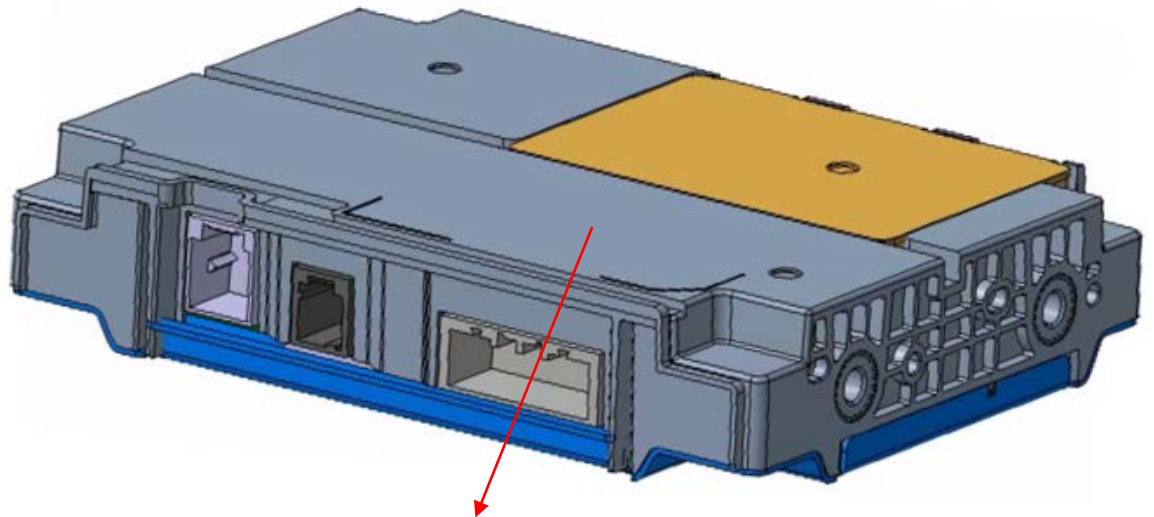

1.1 ID Label Information

Model Name : TF24IENE

1.2 Label Location Drawing

TRANSCEIVER, TELEMATICS			
 TOYOTA			
XXXXX-XXXXX			
MODEL : TF24IENE			
LG Serial No : XXXXXXXXXXXXXXX			
DC 12 V  2.27 A			
MADE IN VIETNAM : MM/DD/YY 			
IMEI : XXXXXXXXXXXXXXX		XXXXX-XXXXX	
eUICC ID : XXXXXXXXXXXXXXXXXXXXXXXXXXXXXXX			
	 XXXXXXXX		
5GHz band (W52, W53): Indoor use only (except communicate to high power radio)		IFETEL: XXXXXXXXX FCC ID : BEJTF24IENE2 IC : 2703H-TF24IENE2	