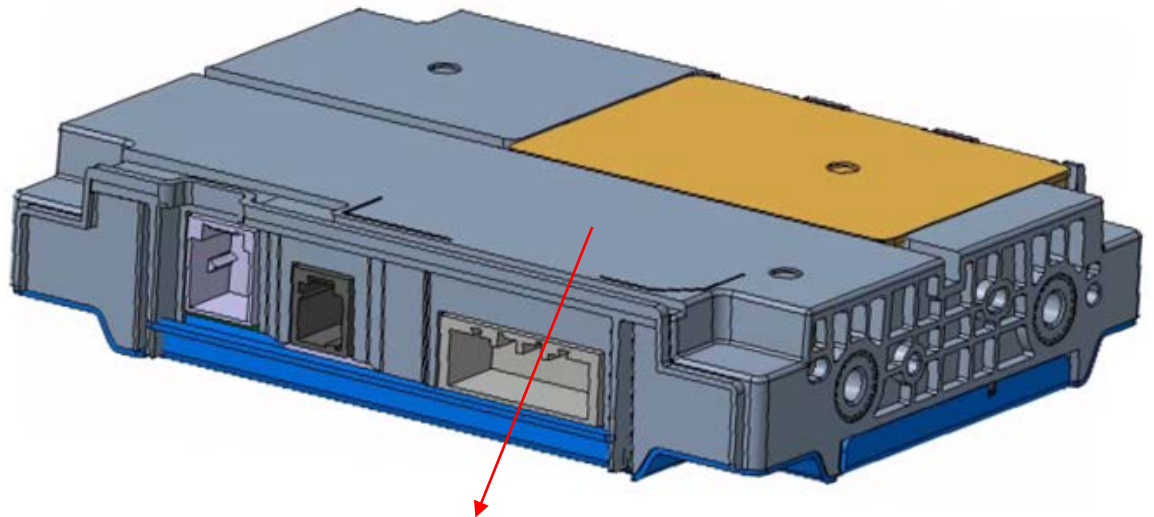

### 1.1 ID Label Information

Model Name : TF24IENE

### 1.2 Label Location Drawing

TRANSCEIVER, TELEMATICS		
 <b>TOYOTA</b> XXXXX-XXXXX		
MODEL : TF24IENE		
LG Serial No : XXXXXXXXXXXXX		
DC 12 V $\equiv$ 2.27 A		
MADE IN VIETNAM : MM/DD/YY 		
IMEI : XXXXXXXXXXXXXXXXXX		XXXXX-XXXXX
eUICC ID : XXXXXXXXXXXXXXXXXXXXXXXXXXXXXXXXXX		
	 R XXXXXXXX T XXXXXXXX	 
5GHz band (W52, W53): Indoor use only (except communicate to high power radio)		IFETEL: XXXXXXXXX FCC ID : BEJTF24IENE Contains FCC ID : BEJTM15FNNATY0 IC : 2703H-TF24IENE Contains IC : 2703H-TM15FNNATY0