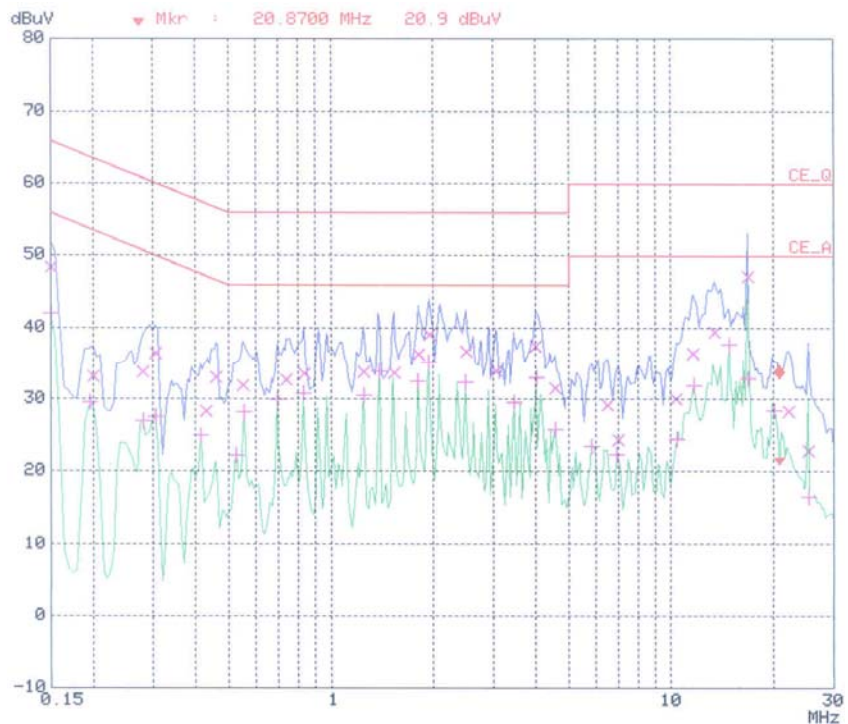

APPENDIX B
: PLOTS OF CONDUCTED EMISSIONS

■ Test Mode: 1360*768 / 60Hz

< Hot line >

< Neutral line >

■ Test Mode: 1024*768 / 60Hz

< Hot line >

< Neutral line >

■ Test Mode: 640*480 / 60Hz

< Hot line >

< Neutral line >