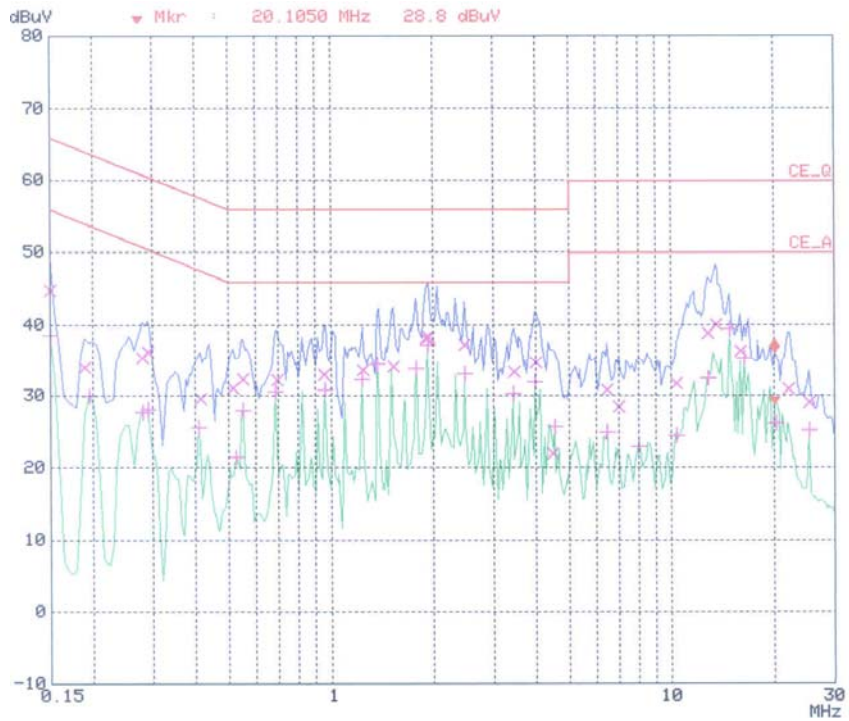

APPENDIX B
: PLOTS OF CONDUCTED EMISSIONS

■ Test Mode: 1360*768 / 60Hz

< Hot line >

< Neutral line >

■ Test Mode: 1024*768 / 60Hz

< Hot line >

< Neutral line >

■ Test Mode: 640*480 / 60Hz