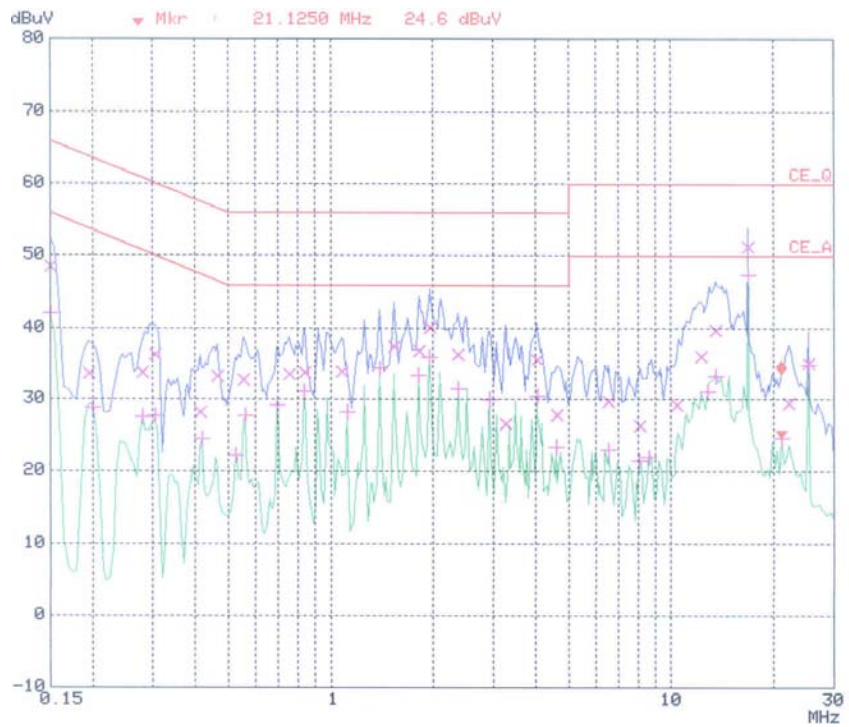

APPENDIX B
: PLOTS OF CONDUCTED EMISSIONS

■ Test Mode: 1360*768 / 60Hz

< Hot line >

< Neutral line >

■ Test Mode: 1024*768 / 60Hz

< Hot line >

< Neutral line >

■ Test Mode: 640*480 / 60Hz

< Hot line >

< Neutral line >