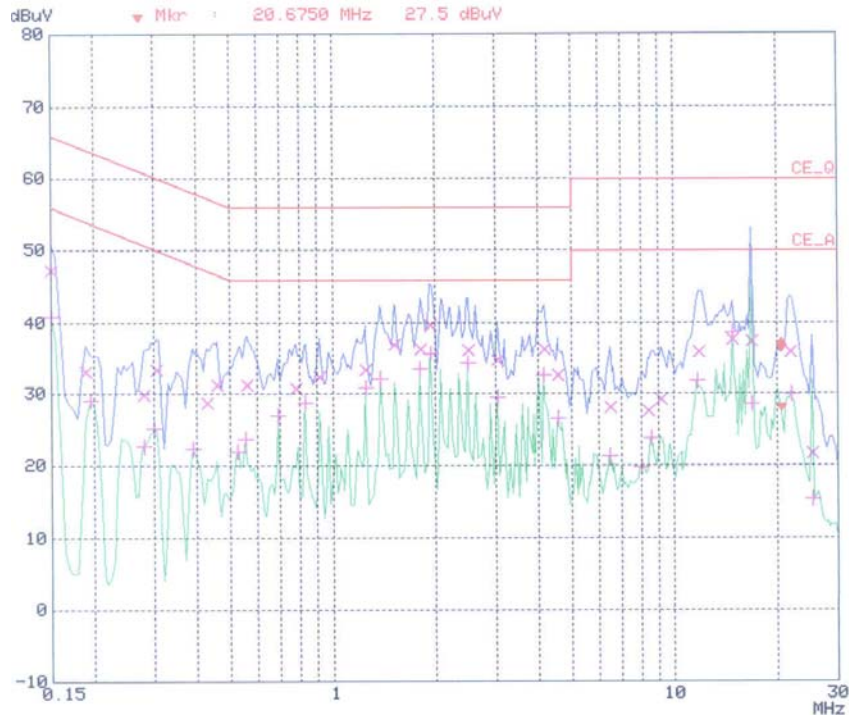

APPENDIX B
: PLOTS OF CONDUCTED EMISSIONS

■ Test Mode: 1360*768 / 60Hz

< Hot line >

< Neutral line >

■ Test Mode: 1024*768 / 60Hz

< Hot line >

< Neutral line >

■ Test Mode: 640*480 / 60Hz

< Hot line >

< Neutral line >