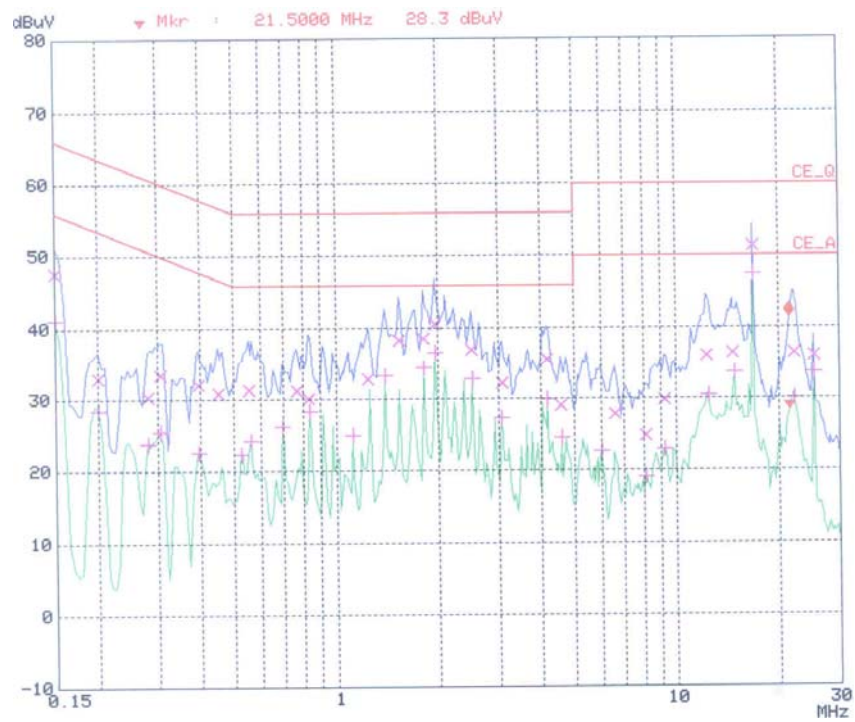

< Neutral line >