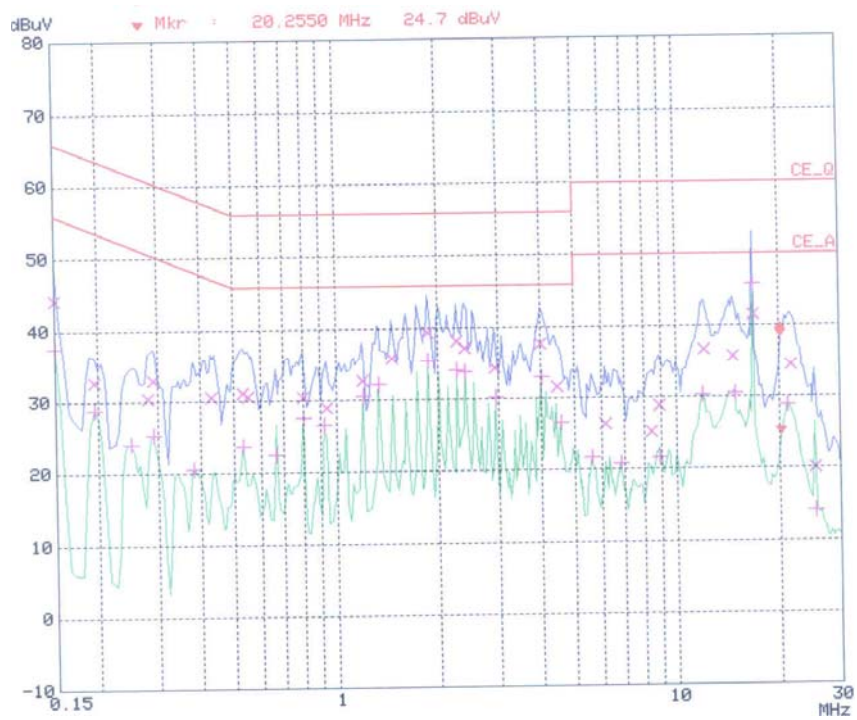

APPENDIX B
: PLOTS OF CONDUCTED EMISSIONS

■ Test Mode: 1360*768 / 60Hz

< Hot line >

< Neutral line >

■ Test Mode: 1024*768 / 60Hz

< Hot line >

< Neutral line >

■ Test Mode: 640*480 / 60Hz