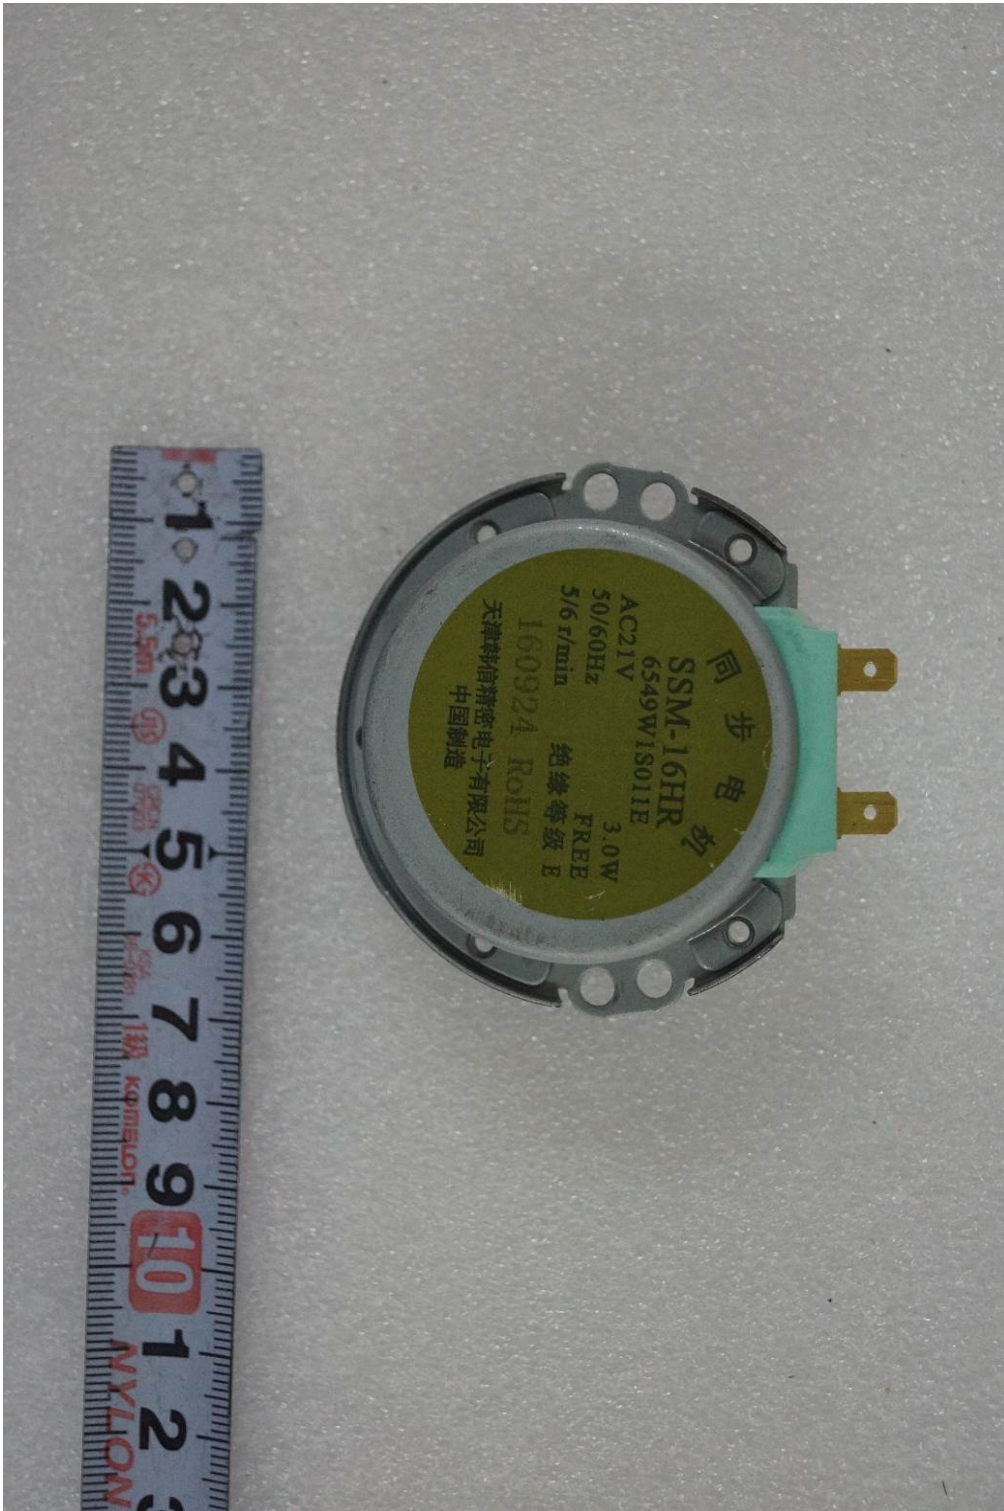

**EUT Type: Microwave Oven**

**FCC ID: BEJS159FZ**

<Original Inverter board>

<Original Inverter board>

<Alternate inverter Board>

<Alternate inverter Board>

EUT Type: Microwave Oven

FCC ID: BEJS159FZ