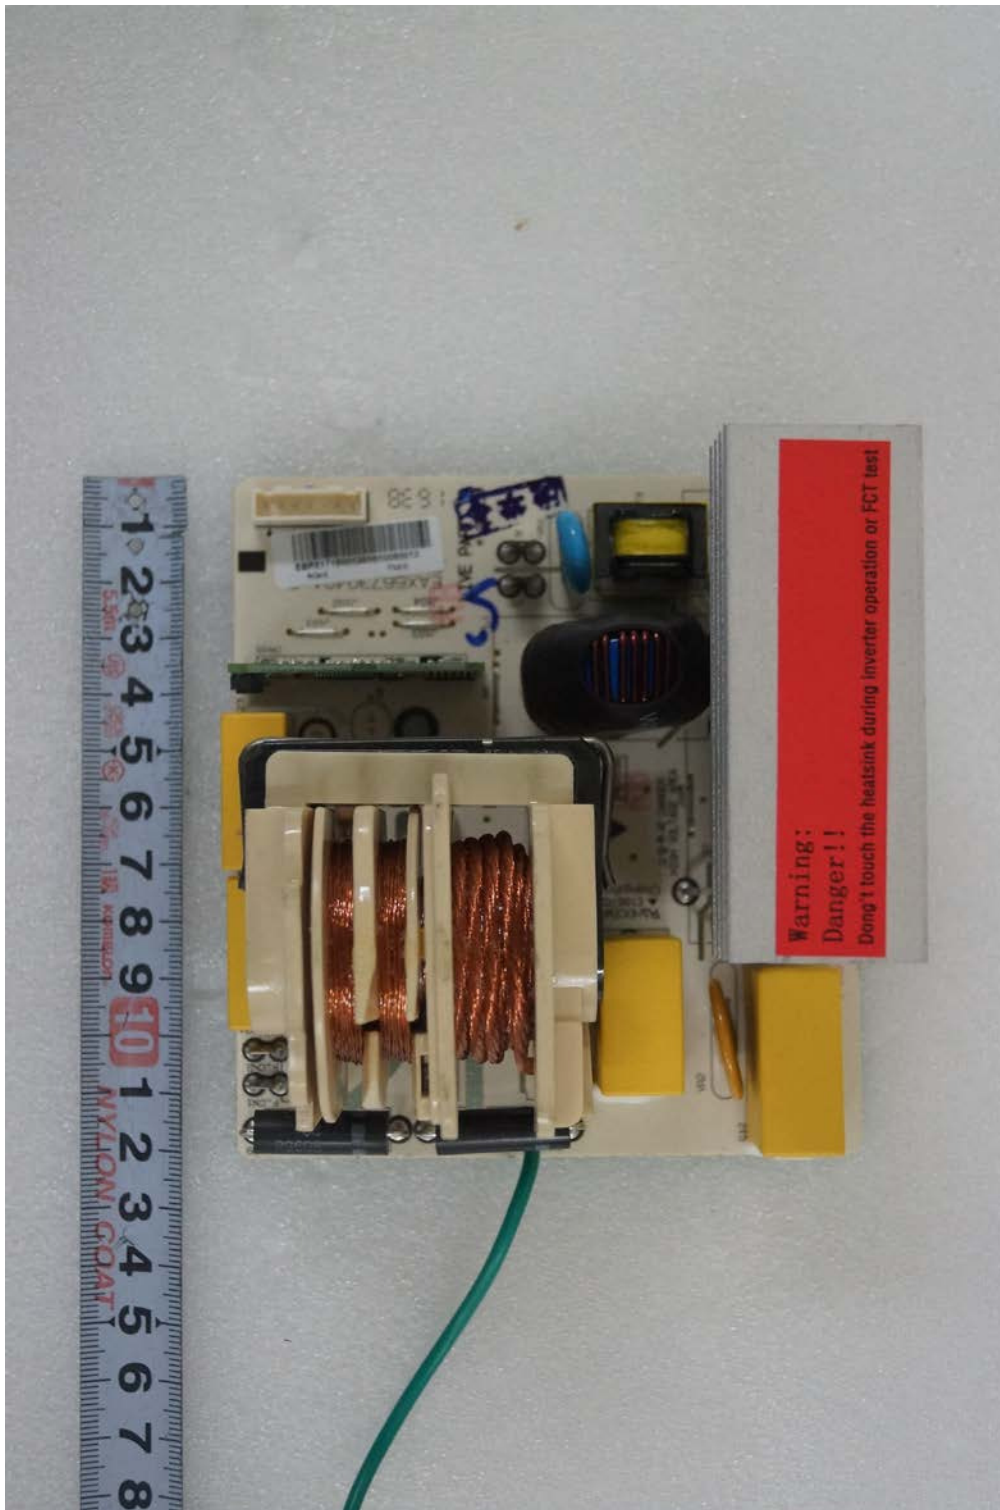

APPENDIX G

INTERNAL PHOTOGRAPHS

EUT Type: Microwave Oven

FCC ID: BEJS099TZ

EUT Type: Microwave Oven

FCC ID: BEJS099TZ

EUT Type: Microwave Oven

FCC ID: BEJS099TZ

EUT Type: Microwave Oven

FCC ID: BEJS099TZ

EUT Type: Microwave Oven

FCC ID: BEJS099TZ

EUT Type: Microwave Oven

FCC ID: BEJS099TZ

< ORIGINAL INVERTER BOARD >

< ORIGINAL INVERTER BOARD >

<NEW ALTERNATE INVERTER BOARD>

<NEW ALTERNATE INVERTER BOARD>

EUT Type: Microwave Oven

FCC ID: BEJS099TZ

EUT Type: Microwave Oven

FCC ID: BEJS099TZ