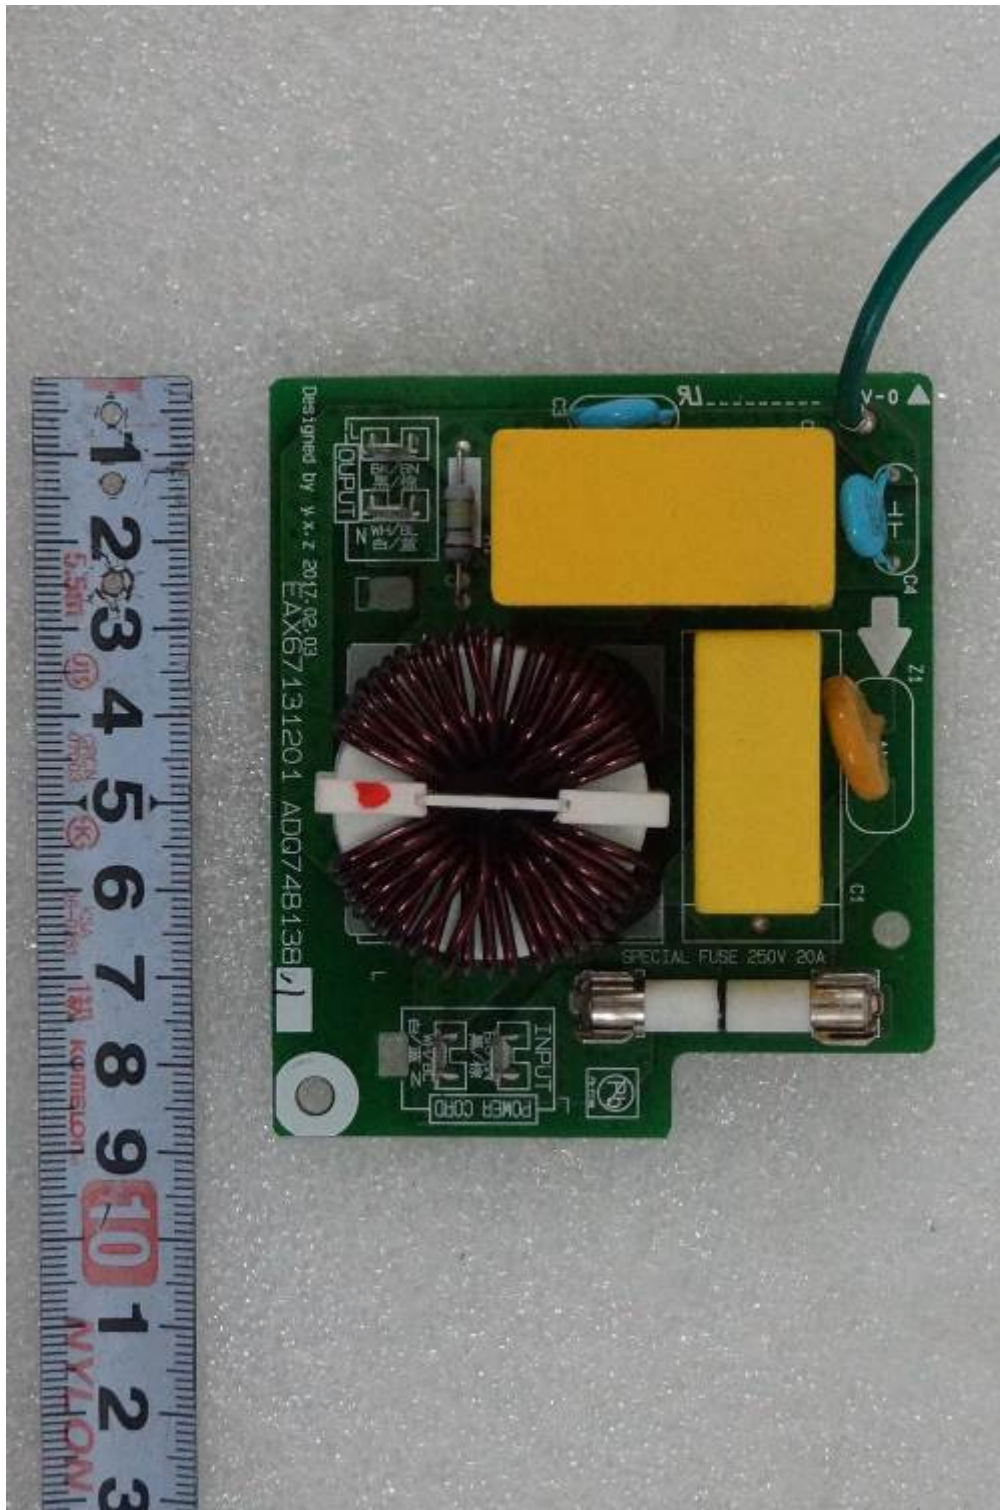

APPENDIX G

INTERNAL PHOTOGRAPHS

EUT Type: Microwave Oven

FCC ID: BEJS099TZ

EUT Type: Microwave Oven

FCC ID: BEJS099TZ

EUT Type: Microwave Oven

FCC ID: BEJS099TZ

EUT Type: Microwave Oven

FCC ID: BEJS099TZ

EUT Type: Microwave Oven

FCC ID: BEJS099TZ

EUT Type: Microwave Oven

FCC ID: BEJS099TZ

< ORIGINAL INVERTER BOARD >

< ORIGINAL INVERTER BOARD >