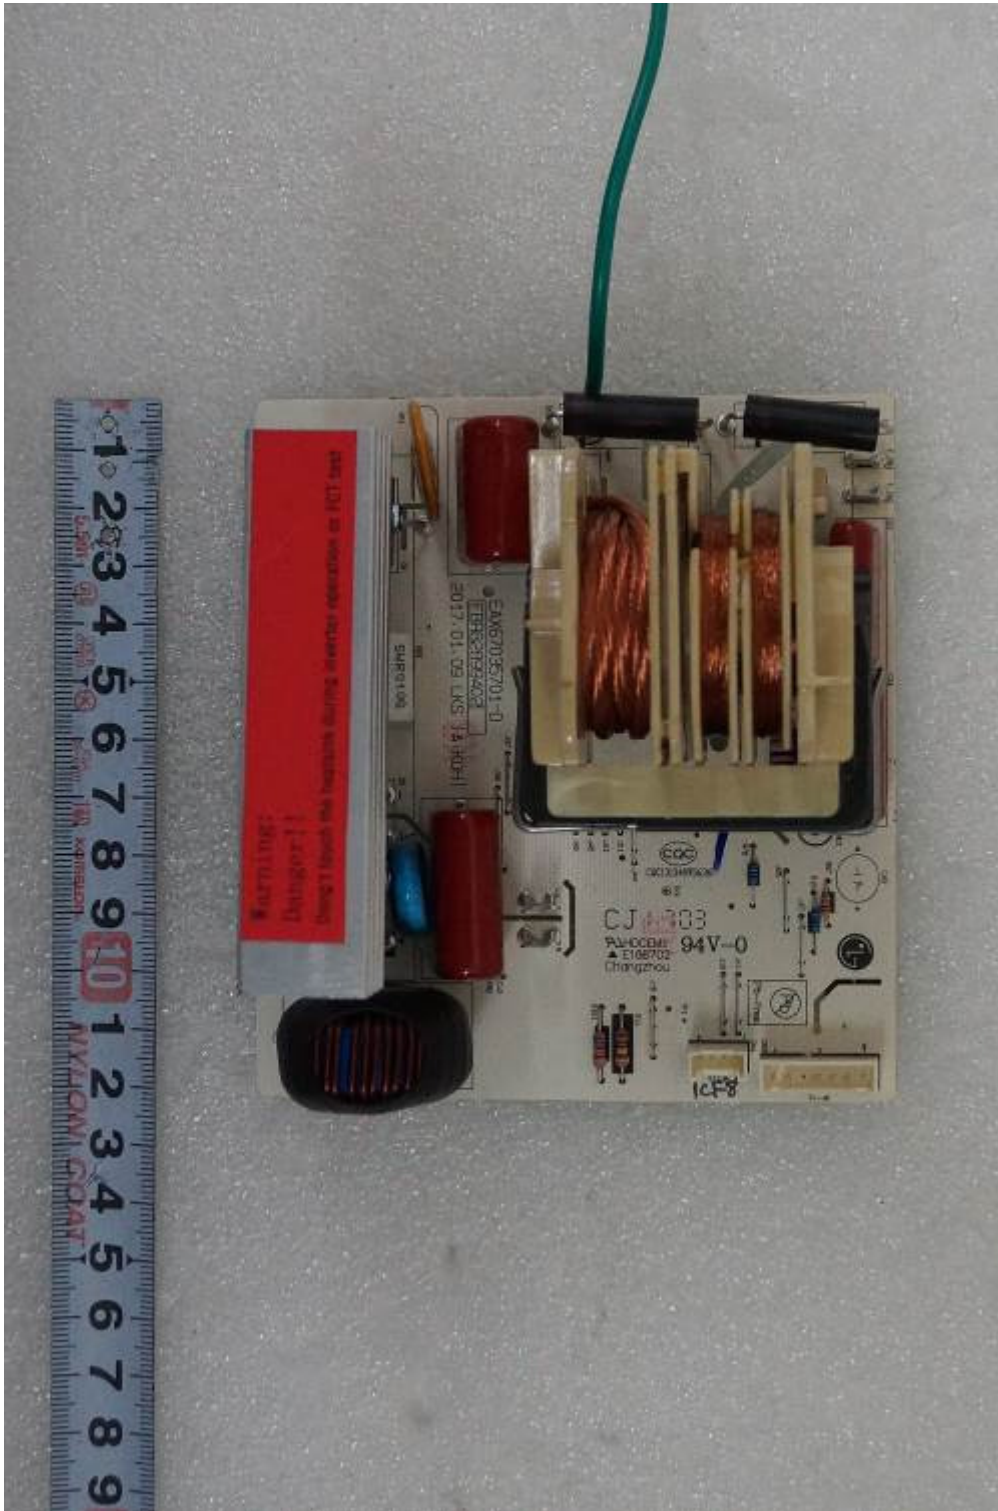

APPENDIX G

INTERNAL PHOTOGRAPHS

EUT Type: Microwave Oven

FCC ID: BEJS099TZ

EUT Type: Microwave Oven

FCC ID: BEJS099TZ

EUT Type: Microwave Oven

FCC ID: BEJS099TZ

EUT Type: Microwave Oven

FCC ID: BEJS099TZ

EUT Type: Microwave Oven

FCC ID: BEJS099TZ

EUT Type: Microwave Oven

FCC ID: BEJS099TZ

< ORIGINAL INVERTER BOARD >

< ORIGINAL INVERTER BOARD >

<NEW ALTERNATE INVERTER BOARD>

<NEW ALTERNATE INVERTER BOARD>

EUT Type: Microwave Oven

FCC ID: BEJS099TZ

EUT Type: Microwave Oven

FCC ID: BEJS099TZ