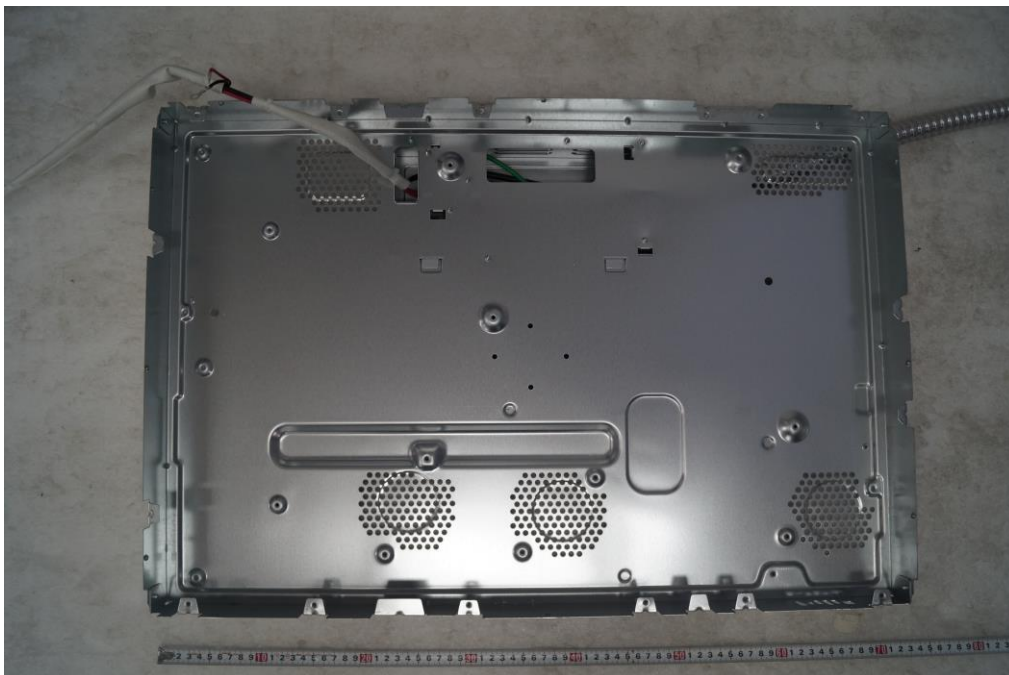

**APPENDIX G**  
**: INTERNAL PHOTOGRAPHS**

< Inner of EUT >

< Inner of EUT >

< Inner of EUT >

< Inner of EUT >

< Inner of EUT >

< Inner of EUT >

EUT Type: HOUSEHOLD COOKTOP

FCC ID.: BEJQ40A41IB

< Inner of EUT >

< Inner of EUT >

< Inner of EUT >

< Inner of EUT >

EUT Type: HOUSEHOLD COOKTOP

FCC ID.: BEJQ40A41IB

< Inner of EUT >

EUT Type: HOUSEHOLD COOKTOP

FCC ID.: BEJQ40A41IB

< Inner of EUT >

EUT Type: HOUSEHOLD COOKTOP

FCC ID.: BEJQ40A411B

< Inner of EUT >

< Inner of EUT >

< Inner of EUT >