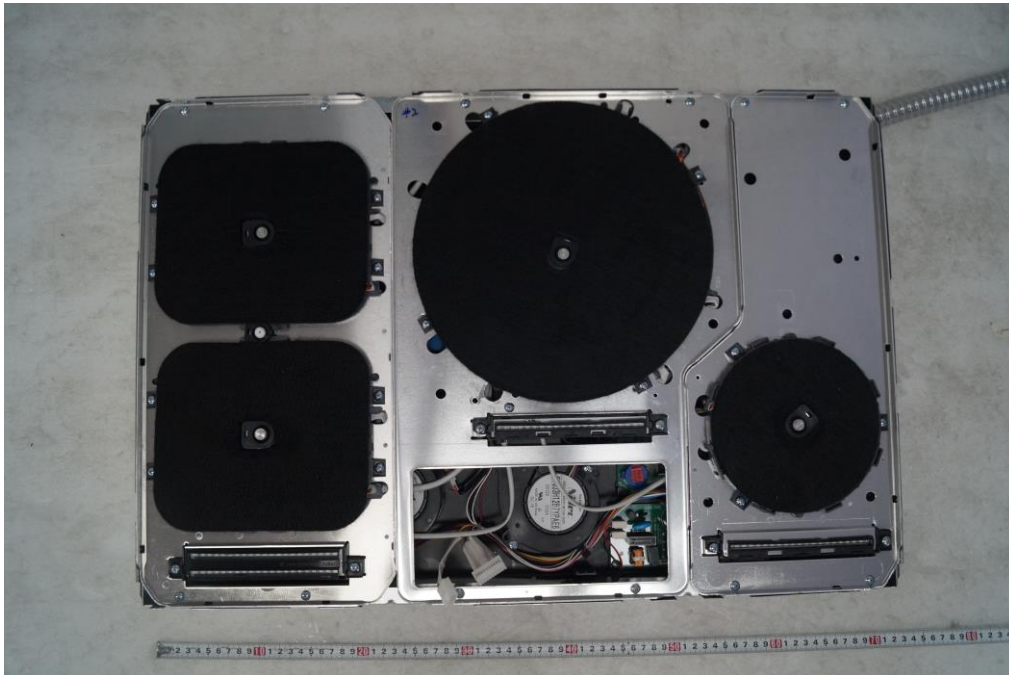

**APPENDIX G**  
**: INTERNAL PHOTOGRAPHS**

< Inner of EUT >

< Inner of EUT >

< Inner of EUT >

< Inner of EUT >

< Inner of EUT >

< Inner of EUT >

EUT Type: HOUSEHOLD COOKTOP

FCC ID.: BEJQ40A41IB

< Inner of EUT >

< Inner of EUT >

< Inner of EUT >

< Inner of EUT >

EUT Type: HOUSEHOLD COOKTOP

FCC ID.: BEJQ40A41IB

< Inner of EUT >

EUT Type: HOUSEHOLD COOKTOP

FCC ID.: BEJQ40A41IB

< Inner of EUT >

EUT Type: HOUSEHOLD COOKTOP

FCC ID.: BEJQ40A411B

< Inner of EUT >

< Inner of EUT >

< Inner of EUT >

< Inner of EUT >

---

**EUT Type: HOUSEHOLD COOKTOP**

**FCC ID.: BEJQ40A41IB**

< Inner of EUT >

< Inner of EUT >

< Inner of EUT >

< Inner of EUT >