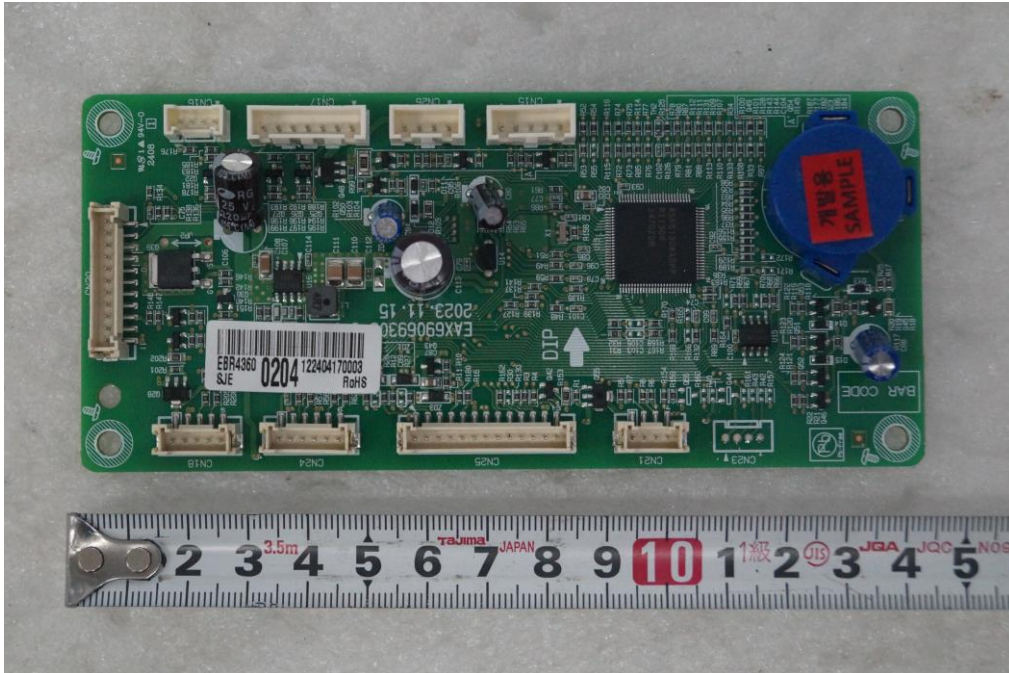

**APPENDIX G**  
**: INTERNAL PHOTOGRAPHS**

< Inner of EUT >

< Inner of EUT >

< Inner of EUT >

< Inner of EUT >

< Inner of EUT >

< Inner of EUT >

EUT Type: HOUSEHOLD COOKTOP

FCC ID.: BEJQ40A41IB

< Inner of EUT >

< Inner of EUT >

< Inner of EUT >

< Inner of EUT >

EUT Type: HOUSEHOLD COOKTOP

FCC ID.: BEJQ40A41IB

< Inner of EUT >

EUT Type: HOUSEHOLD COOKTOP

FCC ID.: BEJQ40A41IB

< Inner of EUT >

EUT Type: HOUSEHOLD COOKTOP

FCC ID.: BEJQ40A411B

< Inner of EUT >

< Inner of EUT >

< Inner of EUT >

< Inner of EUT >

---

**EUT Type: HOUSEHOLD COOKTOP**

**FCC ID.: BEJQ40A41IB**

< Inner of EUT >

< Inner of EUT >

< Inner of EUT >

< Inner of EUT >