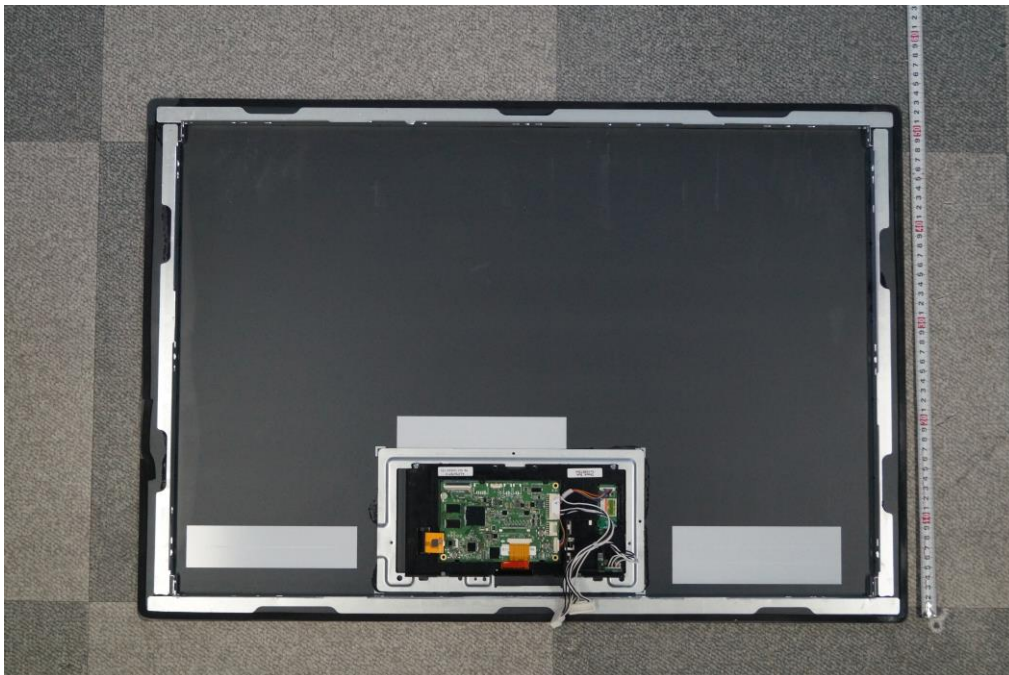

FCC ID.: BEJQ40A41IB

< Inner of EUT >

< Inner of EUT >

< Inner of EUT >

< Inner of EUT >

EUT Type: HOUSEHOLD COOKTOP

FCC ID.: BEJQ40A41IB

< Inner of EUT >