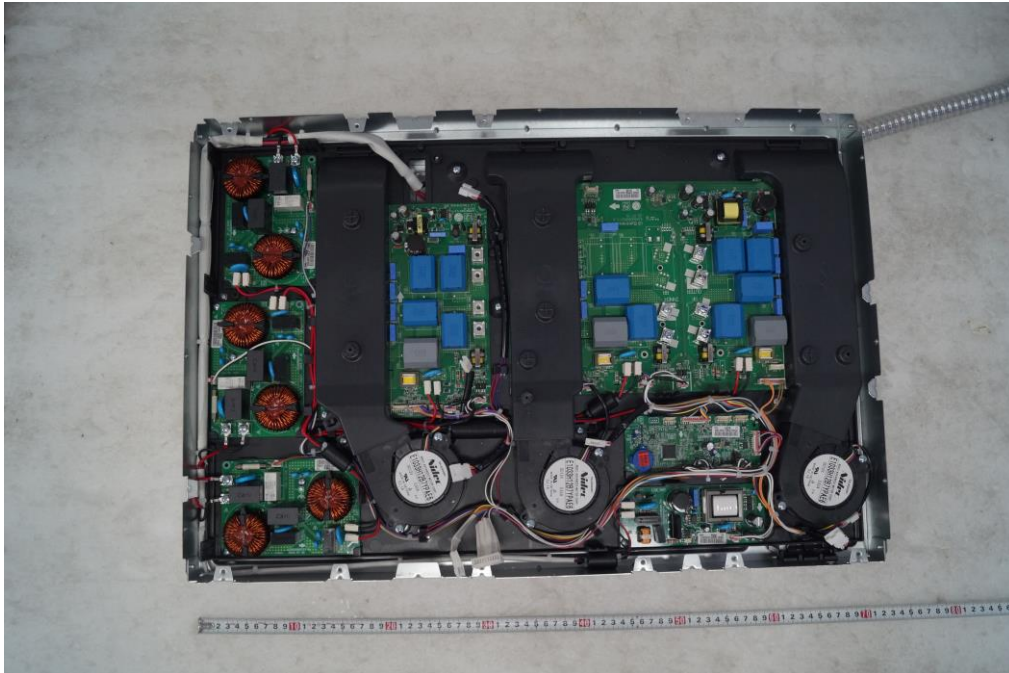

**APPENDIX G**  
**: INTERNAL PHOTOGRAPHS**

< Inner of EUT >

< Inner of EUT >

< Inner of EUT >

< Inner of EUT >

< Inner of EUT >

< Inner of EUT >

EUT Type: HOUSEHOLD COOKTOP

FCC ID.: BEJQ40A41IB

< Inner of EUT >

< Inner of EUT >

< Inner of EUT >

< Inner of EUT >

EUT Type: HOUSEHOLD COOKTOP

FCC ID.: BEJQ40A41IB

< Inner of EUT >

EUT Type: HOUSEHOLD COOKTOP

FCC ID.: BEJQ40A41IB

< Inner of EUT >

EUT Type: HOUSEHOLD COOKTOP

FCC ID.: BEJQ40A411B

< Inner of EUT >

< Inner of EUT >

< Inner of EUT >

< Inner of EUT >

---

**EUT Type: HOUSEHOLD COOKTOP**

**FCC ID.: BEJQ40A41IB**

< Inner of EUT >

< Inner of EUT >

< Inner of EUT >

< Inner of EUT >