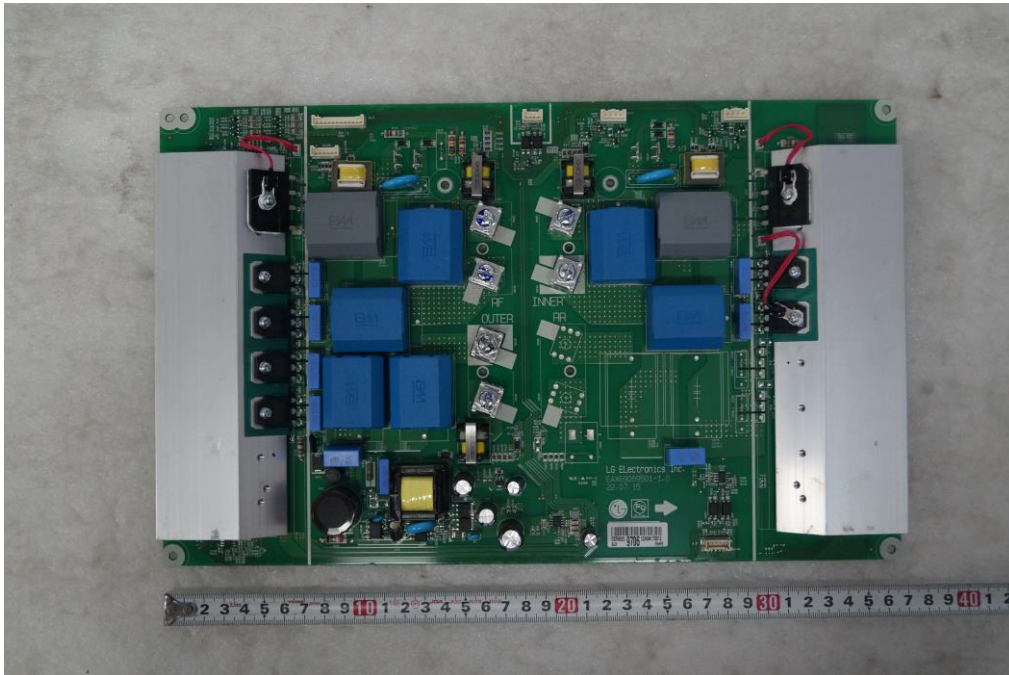

**APPENDIX G**  
**: INTERNAL PHOTOGRAPHS**

< Inner of EUT >

< Inner of EUT >

< Inner of EUT >

< Inner of EUT >

< Inner of EUT >

< Inner of EUT >

EUT Type: HOUSEHOLD COOKTOP

FCC ID.: BEJQ40A41IB

< Inner of EUT >

< Inner of EUT >

< Inner of EUT >

< Inner of EUT >

EUT Type: HOUSEHOLD COOKTOP

FCC ID.: BEJQ40A41IB

< Inner of EUT >

EUT Type: HOUSEHOLD COOKTOP

FCC ID.: BEJQ40A41IB

< Inner of EUT >

EUT Type: HOUSEHOLD COOKTOP

FCC ID.: BEJQ40A411B

< Inner of EUT >

< Inner of EUT >

< Inner of EUT >

< Inner of EUT >

---

**EUT Type: HOUSEHOLD COOKTOP**

**FCC ID.: BEJQ40A41IB**

< Inner of EUT >

< Inner of EUT >

< Inner of EUT >

< Inner of EUT >