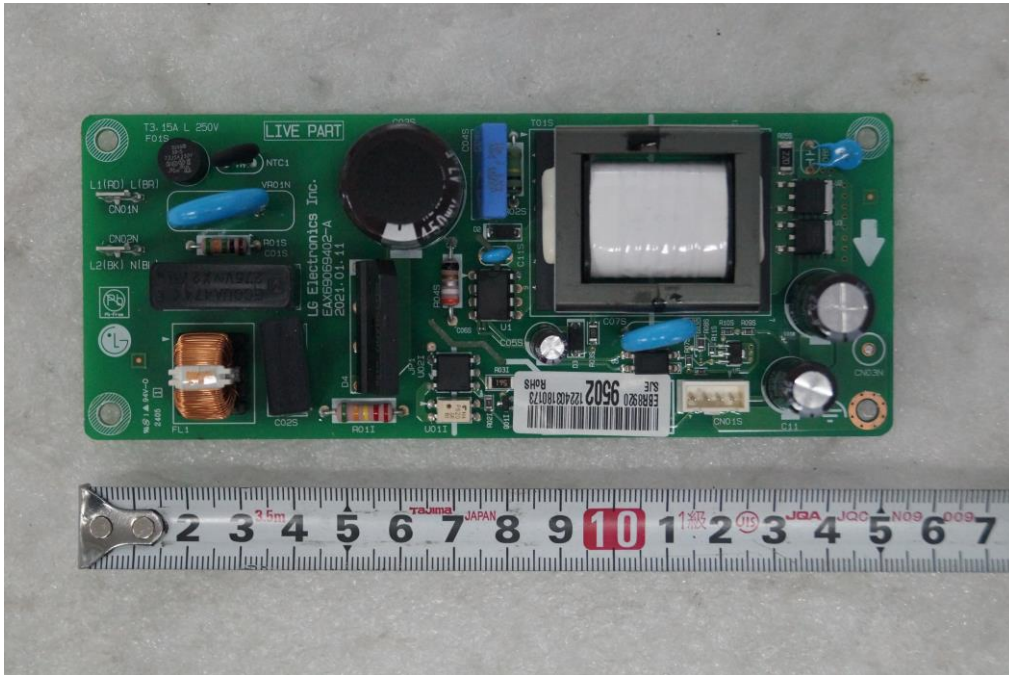

**APPENDIX G**  
**: INTERNAL PHOTOGRAPHS**

< Inner of EUT >

< Inner of EUT >

< Inner of EUT >

< Inner of EUT >

< Inner of EUT >

< Inner of EUT >

EUT Type: HOUSEHOLD COOKTOP

FCC ID.: BEJQ40A41IB

< Inner of EUT >

< Inner of EUT >

< Inner of EUT >

< Inner of EUT >

EUT Type: HOUSEHOLD COOKTOP

FCC ID.: BEJQ40A41IB

< Inner of EUT >

EUT Type: HOUSEHOLD COOKTOP

FCC ID.: BEJQ40A41IB

< Inner of EUT >

EUT Type: HOUSEHOLD COOKTOP

FCC ID.: BEJQ40A411B

< Inner of EUT >

< Inner of EUT >

< Inner of EUT >

< Inner of EUT >

---

**EUT Type: HOUSEHOLD COOKTOP**

**FCC ID.: BEJQ40A41IB**

< Inner of EUT >

< Inner of EUT >

< Inner of EUT >

< Inner of EUT >