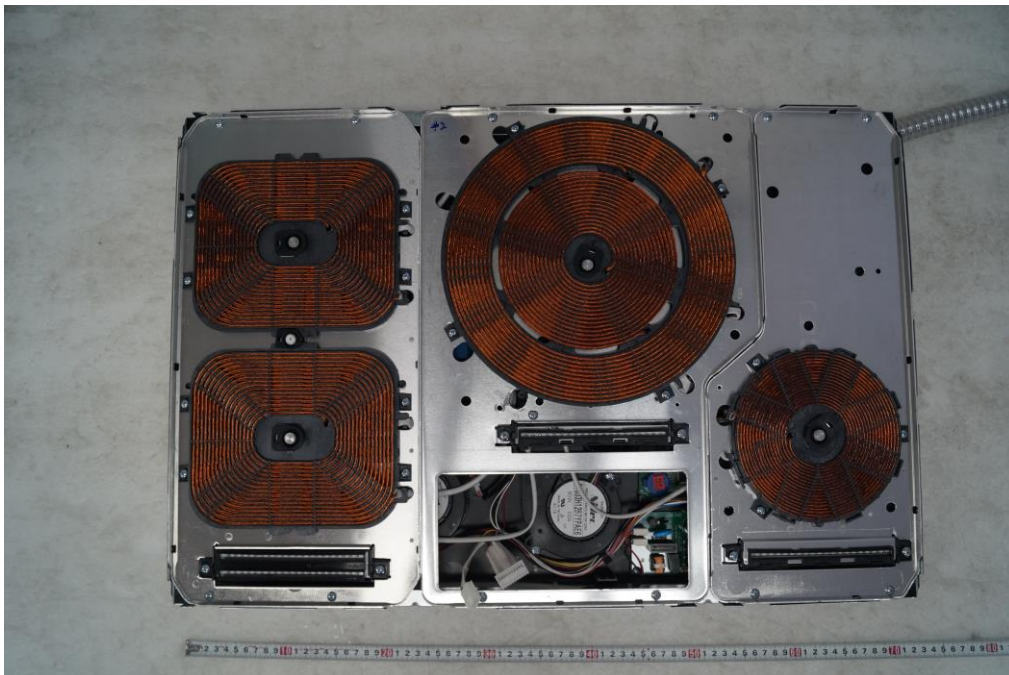

**APPENDIX G**  
**: INTERNAL PHOTOGRAPHS**

< Inner of EUT >

< Inner of EUT >

< Inner of EUT >

< Inner of EUT >

< Inner of EUT >

< Inner of EUT >

EUT Type: HOUSEHOLD COOKTOP

FCC ID.: BEJQ40A41IB

< Inner of EUT >

< Inner of EUT >

< Inner of EUT >

< Inner of EUT >

EUT Type: HOUSEHOLD COOKTOP

FCC ID.: BEJQ40A41IB

< Inner of EUT >

EUT Type: HOUSEHOLD COOKTOP

FCC ID.: BEJQ40A41IB

< Inner of EUT >

EUT Type: HOUSEHOLD COOKTOP

FCC ID.: BEJQ40A411B

< Inner of EUT >

< Inner of EUT >

< Inner of EUT >

< Inner of EUT >

---

**EUT Type: HOUSEHOLD COOKTOP**

**FCC ID.: BEJQ40A41IB**

< Inner of EUT >

< Inner of EUT >

< Inner of EUT >

< Inner of EUT >