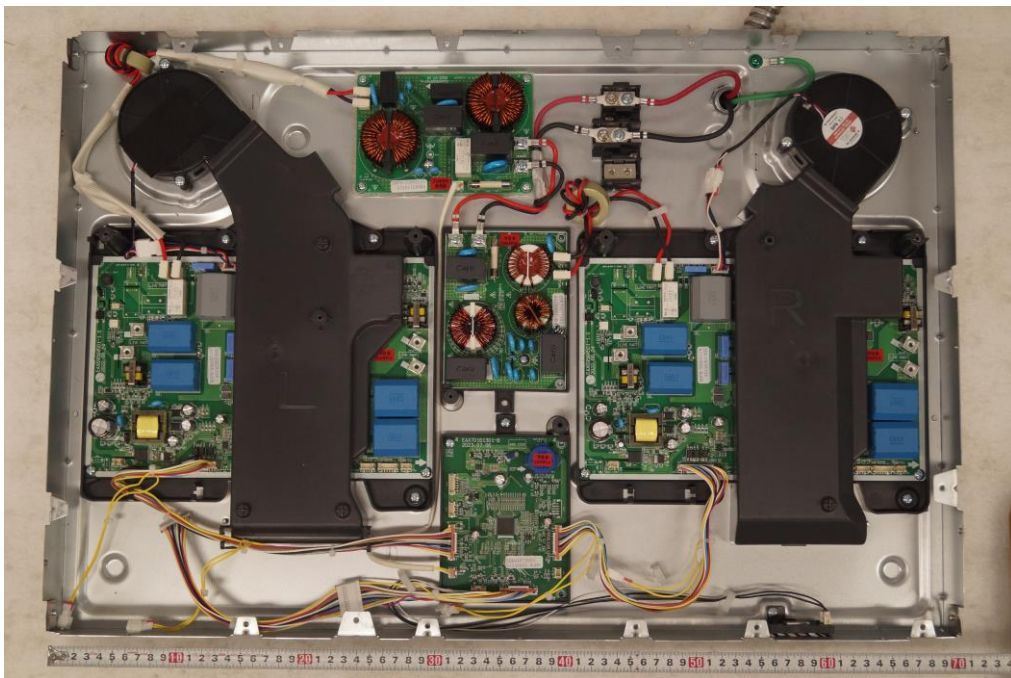

APPENDIX G
: INTERNAL PHOTOGRAPHS

< Inner of EUT >

< Inner of EUT >

EUT Type: HOUSEHOLD COOKTOP

FCC ID.: BEJQ40141HA

< Inner of EUT >

< Inner of EUT >

< Inner of EUT >

EUT Type: HOUSEHOLD COOKTOP

FCC ID.: BEJQ40141HA

< Inner of EUT >

EUT Type: HOUSEHOLD COOKTOP

FCC ID.: BEJQ40141HA

< Inner of EUT >

EUT Type: HOUSEHOLD COOKTOP

FCC ID.: BEJQ40141HA

< Inner of EUT >

EUT Type: HOUSEHOLD COOKTOP

FCC ID.: BEJQ40141HA

< Inner of EUT >

< Inner of EUT >

EUT Type: HOUSEHOLD COOKTOP

FCC ID.: BEJQ40141HA

< Inner of EUT >

< Inner of EUT >

< Inner of EUT >

EUT Type: HOUSEHOLD COOKTOP

FCC ID.: BEJQ40141HA

< Inner of EUT >

< Inner of EUT >

< Inner of EUT >

< Inner of EUT >