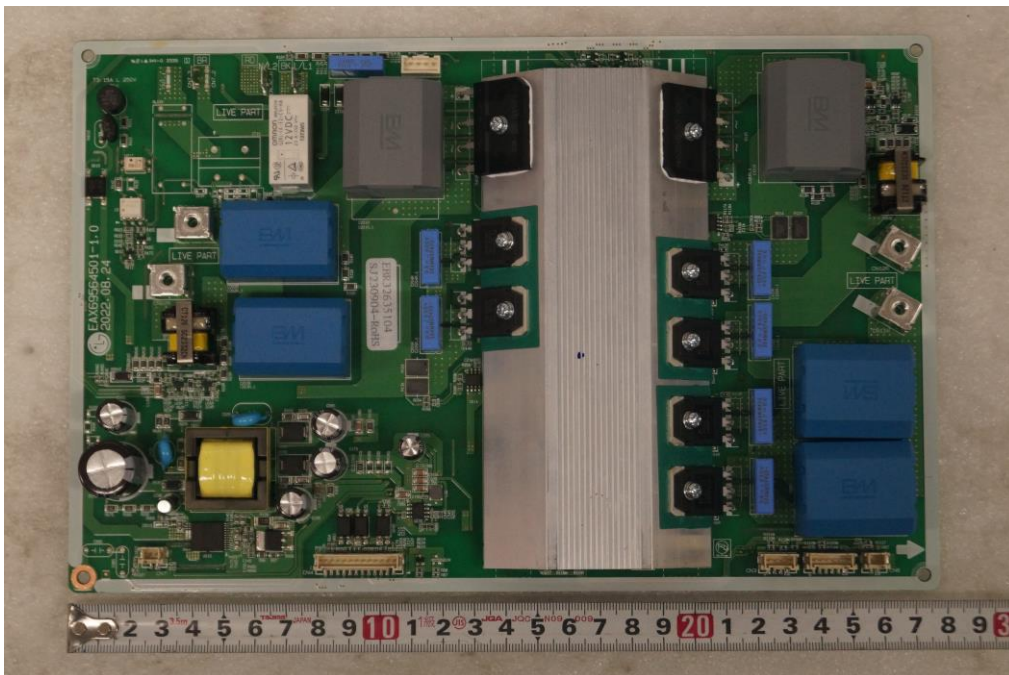

APPENDIX G
: INTERNAL PHOTOGRAPHS

< Inner of EUT >

< Inner of EUT >

EUT Type: HOUSEHOLD COOKTOP

FCC ID.: BEJQ40141HA

< Inner of EUT >

< Inner of EUT >

< Inner of EUT >

EUT Type: HOUSEHOLD COOKTOP

FCC ID.: BEJQ40141HA

< Inner of EUT >

EUT Type: HOUSEHOLD COOKTOP

FCC ID.: BEJQ40141HA

< Inner of EUT >

EUT Type: HOUSEHOLD COOKTOP

FCC ID.: BEJQ40141HA

< Inner of EUT >

EUT Type: HOUSEHOLD COOKTOP

FCC ID.: BEJQ40141HA

< Inner of EUT >

< Inner of EUT >

EUT Type: HOUSEHOLD COOKTOP

FCC ID.: BEJQ40141HA

< Inner of EUT >