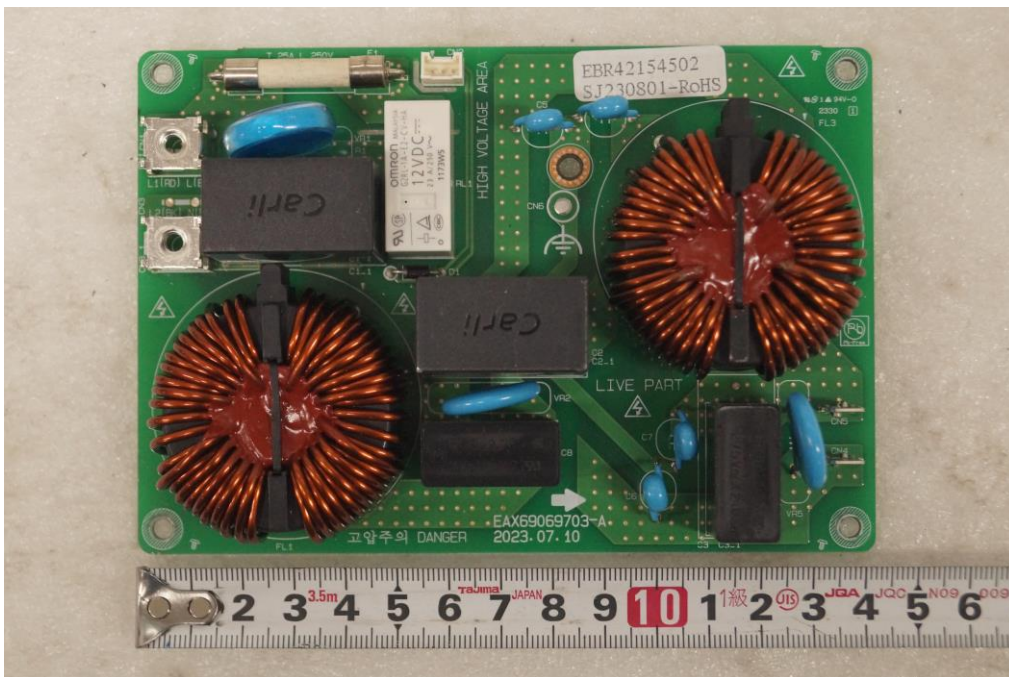

APPENDIX G
: INTERNAL PHOTOGRAPHS

< Inner of EUT >

< Inner of EUT >

EUT Type: HOUSEHOLD COOKTOP

FCC ID.: BEJQ40141HA

< Inner of EUT >

< Inner of EUT >

< Inner of EUT >

EUT Type: HOUSEHOLD COOKTOP

FCC ID.: BEJQ40141HA

< Inner of EUT >

EUT Type: HOUSEHOLD COOKTOP

FCC ID.: BEJQ40141HA

< Inner of EUT >

EUT Type: HOUSEHOLD COOKTOP

FCC ID.: BEJQ40141HA

< Inner of EUT >

EUT Type: HOUSEHOLD COOKTOP

FCC ID.: BEJQ40141HA

< Inner of EUT >

< Inner of EUT >

EUT Type: HOUSEHOLD COOKTOP

FCC ID.: BEJQ40141HA

< Inner of EUT >

< Inner of EUT >

< Inner of EUT >

EUT Type: HOUSEHOLD COOKTOP

FCC ID.: BEJQ40141HA

< Inner of EUT >

< Inner of EUT >

< Inner of EUT >

< Inner of EUT >