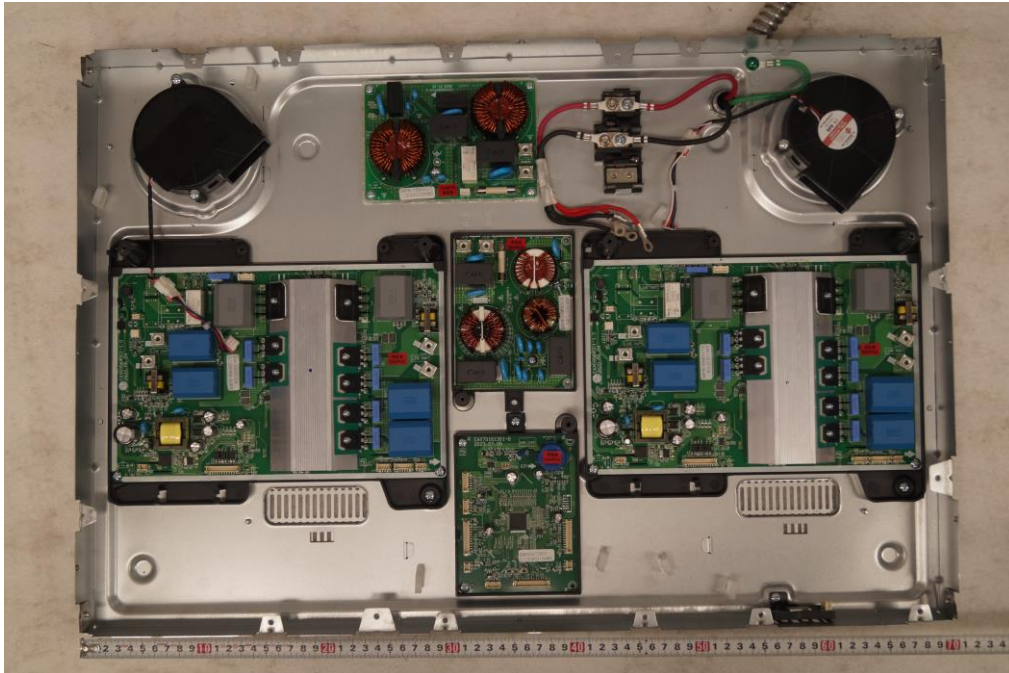

APPENDIX G
: INTERNAL PHOTOGRAPHS

< Inner of EUT >

< Inner of EUT >

EUT Type: HOUSEHOLD COOKTOP

FCC ID.: BEJQ40141HA

< Inner of EUT >

< Inner of EUT >

< Inner of EUT >

EUT Type: HOUSEHOLD COOKTOP

FCC ID.: BEJQ40141HA

< Inner of EUT >

EUT Type: HOUSEHOLD COOKTOP

FCC ID.: BEJQ40141HA

< Inner of EUT >

EUT Type: HOUSEHOLD COOKTOP

FCC ID.: BEJQ40141HA

< Inner of EUT >

EUT Type: HOUSEHOLD COOKTOP

FCC ID.: BEJQ40141HA

< Inner of EUT >

< Inner of EUT >

EUT Type: HOUSEHOLD COOKTOP

FCC ID.: BEJQ40141HA

< Inner of EUT >

< Inner of EUT >

< Inner of EUT >

EUT Type: HOUSEHOLD COOKTOP

FCC ID.: BEJQ40141HA

< Inner of EUT >

< Inner of EUT >

< Inner of EUT >

< Inner of EUT >