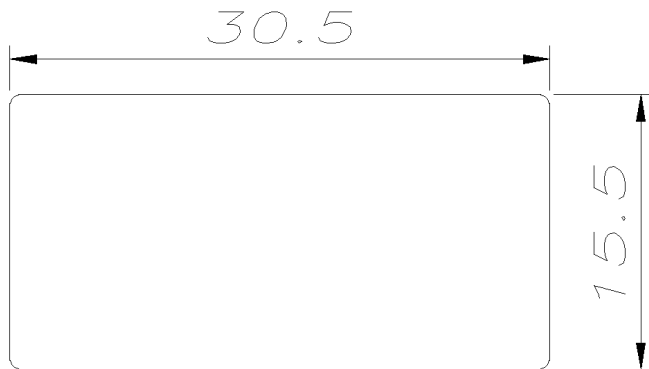

PM20GA Label size, position

PM20GA_Label size

SIZE : 30.5 X 15.5

PM20GA_Label position