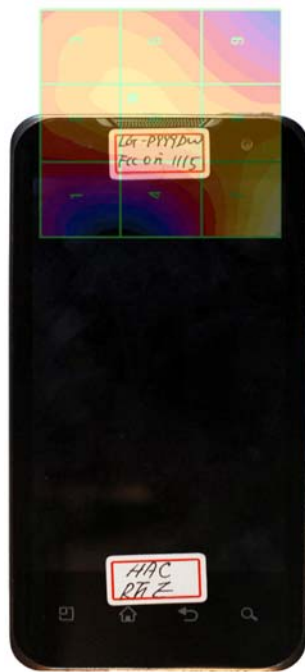

17. TEST PHOTOGRAPHS

See following Attached Pages for setup photographs.

FCC ID: BEJP999DW		HAC (RF EMISSIONS) TEST REPORT		Reviewed by: Quality Manager
Filename: 0Y1011291924.BEJ	Test Dates: 12/07/10 - 12/14/10	EUT Type: 850/1900 GSM/GPRS/EDGE and AWS WCDMA/HSPA Phone with Bluetooth and WLAN		Page 82 of 84

Figure 17-1
Ear Reference Point HAC Phantom Alignment

Figure 17-2
HAC Phantom Plane Alignment

FCC ID: BEJP999DW		HAC (RF EMISSIONS) TEST REPORT	 Reviewed by: Quality Manager
Filename: 0Y1011291924.BEJ	Test Dates: 12/07/10 - 12/14/10	EUT Type: 850/1900 GSM/GPRS/EDGE and AWS WCDMA/HSPA Phone with Bluetooth and WLAN	Page 83 of 84

Figure 17-3 5x5 Scan grid above WD

Figure 17-4 E-Field WD Scan overlay

Figure 17-5 H-Field WD Scan overlay

FCC ID: BEJP999DW	PCTEST ENGINEERING LABORATORY, INC.	HAC (RF EMISSIONS) TEST REPORT	LG	Reviewed by: Quality Manager
Filename: 0Y1011291924.BEJ	Test Dates: 12/07/10 - 12/14/10	EUT Type: 850/1900 GSM/GPRS/EDGE and AWS WCDMA/HSPA Phone with Bluetooth and WLAN		Page 84 of 84