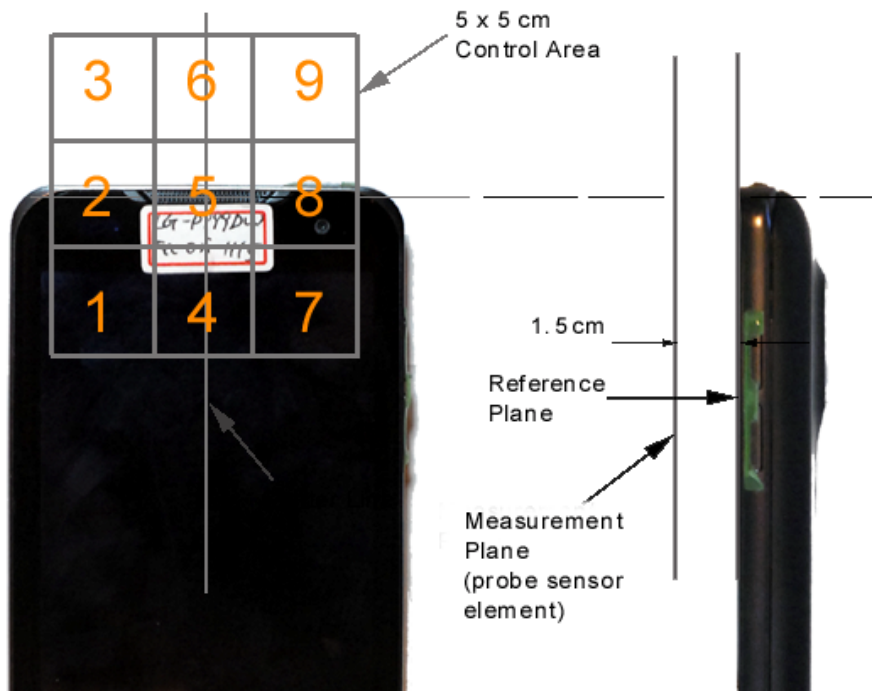

17. TEST PHOTOGRAPHS

See following Attached Pages for setup photographs.

FCC ID: BEJP999DW		HAC (RF EMISSIONS) TEST REPORT		Reviewed by: Quality Manager
Filename: 0Y1011291924.BEJ	Test Dates: 12/07/10 - 12/14/10	EUT Type: 850/1900 GSM/GPRS/EDGE and AWS WCDMA/HSPA Phone with Bluetooth and WLAN		Page 82 of 84

Figure 17-1
Ear Reference Point HAC Phantom Alignment

Figure 17-2
HAC Phantom Plane Alignment

FCC ID: BEJP999DW		HAC (RF EMISSIONS) TEST REPORT	 Reviewed by: Quality Manager
Filename: 0Y1011291924.BEJ	Test Dates: 12/07/10 - 12/14/10	EUT Type: 850/1900 GSM/GPRS/EDGE and AWS WCDMA/HSPA Phone with Bluetooth and WLAN	Page 83 of 84

Figure 17-3 5x5 Scan grid above WD

Figure 17-4 E-Field WD Scan overlay

Figure 17-5 H-Field WD Scan overlay

FCC ID: BEJP999DW	PCTEST ENGINEERING LABORATORY, INC.	HAC (RF EMISSIONS) TEST REPORT	LG	Reviewed by: Quality Manager
Filename: 0Y1011291924.BEJ	Test Dates: 12/07/10 - 12/14/10	EUT Type: 850/1900 GSM/GPRS/EDGE and AWS WCDMA/HSPA Phone with Bluetooth and WLAN		Page 84 of 84