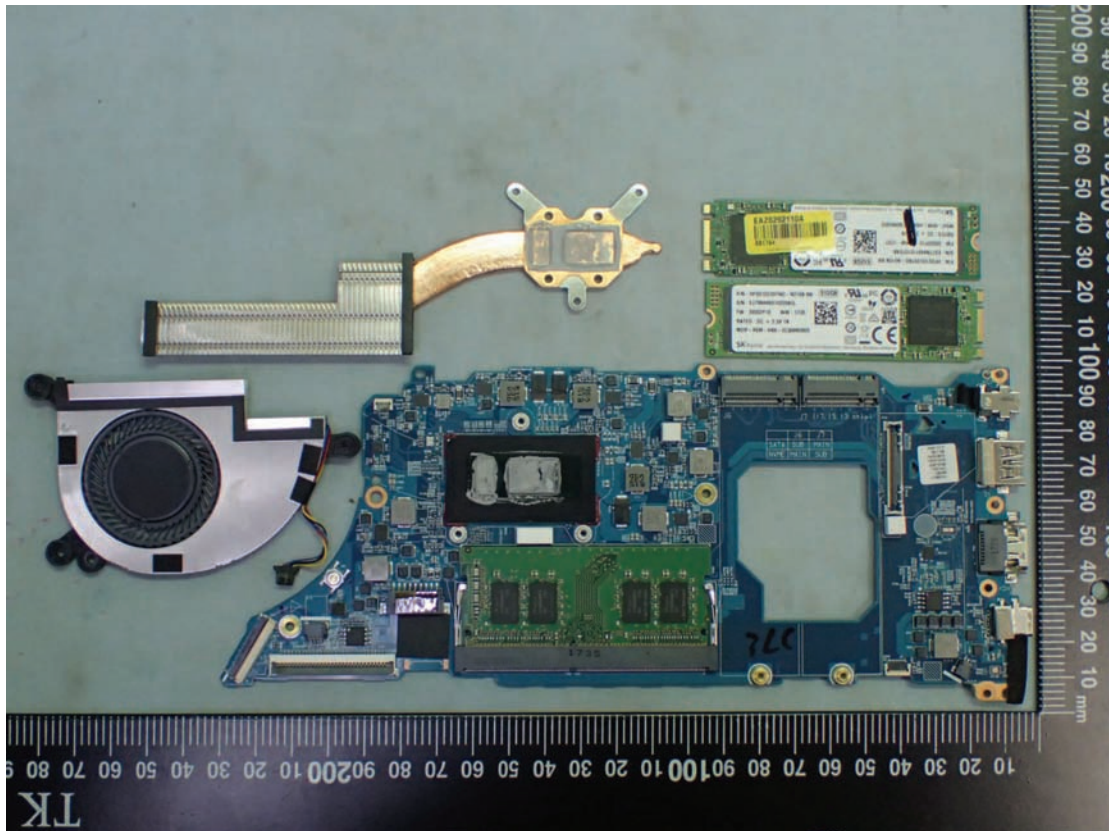

EUT Internal Photos

Figure 7  
Internal View (Remove Cover View)

Figure 8  
Internal View

Figure 9  
Internal View

Figure 10  
Internal View

Figure 11  
LG Display, M/N: LP156WFA(SP)(G1)/(AIT Including touch), LCD Panel, Front View

Figure 12  
LG Display, M/N: LP156WFA(SP)(G1)/(AIT Including touch), LCD Panel, Back/Label View

Figure 13  
Main Board (with Thunderbolt), Front View

Figure 14  
Main Board (with Thunderbolt), Back View

Figure 15  
SUB Board (With Finger Printer), Front View

Figure 16  
SUB Board (With Finger Printer), Back View

Figure 17  
WLAN Combo Card View

Figure 18  
WLAN Combo Antenna View

Figure 19  
Internal View (WLAN Combo Card, Front View)

Figure 20  
Internal View (WLAN Combo Card, Back View)

Figure 21  
SSD, Front View

Figure 22  
SSD, Back View

Figure 25  
Memory, Front View

Figure 26  
Memory, Back View

Figure 27  
Battery Pack, Front View