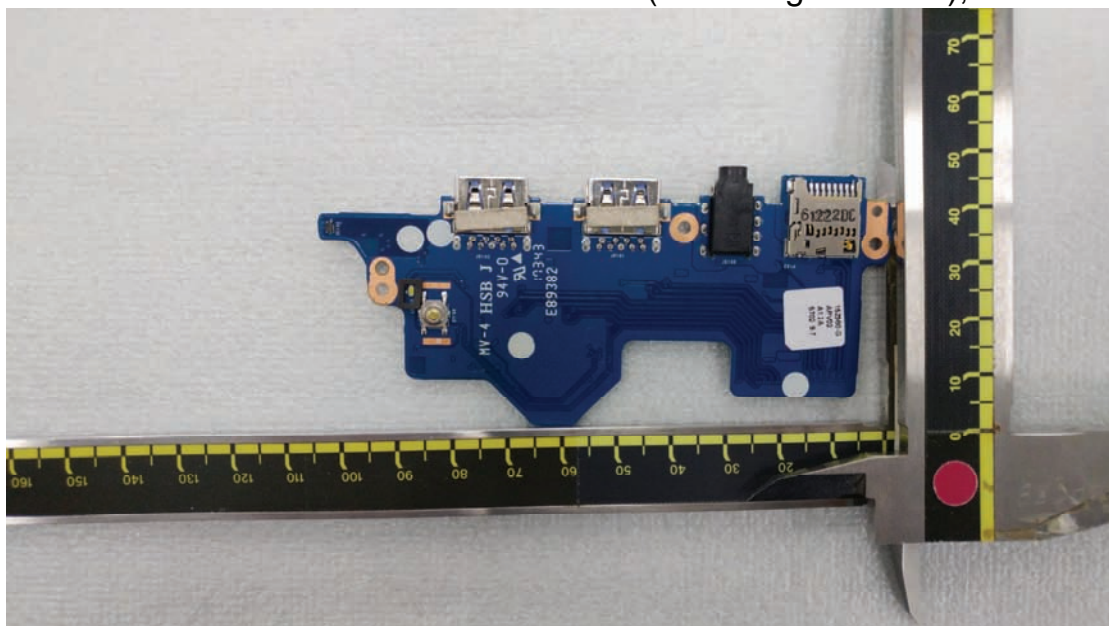

Figure 12  
LG Display, M/N: LP156WFA(SP)(G1)/(AIT Including touch), LCD Panel, Back/Label View

Figure 13  
Main Board (with Thunderbolt), Front View

Figure 14  
Main Board (with Thunderbolt), Back View

Figure 15  
SUB Board (With Finger Printer), Front View

Figure 16  
SUB Board (With Finger Printer), Back View

Figure 17  
WLAN Combo Card View

Figure 18  
WLAN Combo Antenna View

Figure 19  
Internal View (WLAN Combo Card, Front View)

Figure 20  
Internal View (WLAN Combo Card, Back View)

Figure 21  
SSD, Front View

Figure 22  
SSD, Back View

Figure 25  
Memory, Front View

Figure 26  
Memory, Back View

Figure 27  
Battery Pack, Front View