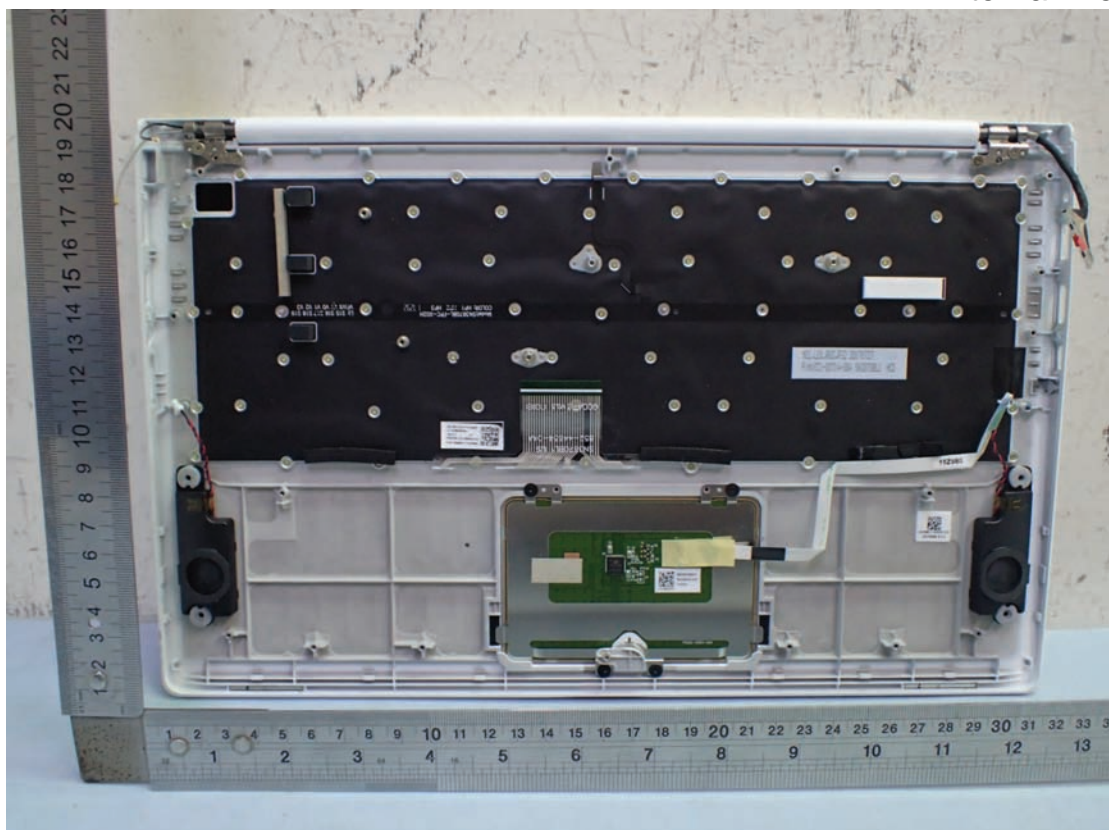

EUT Internal Photos

Figure 7  
Internal View (Remove Cover View)

Figure 8  
Internal View

Figure 9  
Internal View

Figure 10  
Internal View

Figure 11  
LG Display, M/N: LP156WFA(SP)(G1)/(AIT Including touch), LCD Panel, Front View

Figure 12  
LG Display, M/N: LP156WFA(SP)(G1)/(AIT Including touch), LCD Panel, Back/Label View

Figure 13  
Main Board (with Thunderbolt), Front View

Figure 14  
Main Board (with Thunderbolt), Back View

Figure 15  
SUB Board (With Finger Printer), Front View

Figure 16  
SUB Board (With Finger Printer), Back View

Figure 17  
WLAN Combo Card View

Figure 18  
WLAN Combo Antenna View

Figure 19  
Internal View (WLAN Combo Card, Front View)

Figure 20  
Internal View (WLAN Combo Card, Back View)

Figure 21  
SSD, Front View

Figure 22  
SSD, Back View

Figure 25  
Memory, Front View

Figure 26  
Memory, Back View

Figure 27  
Battery Pack, Front View