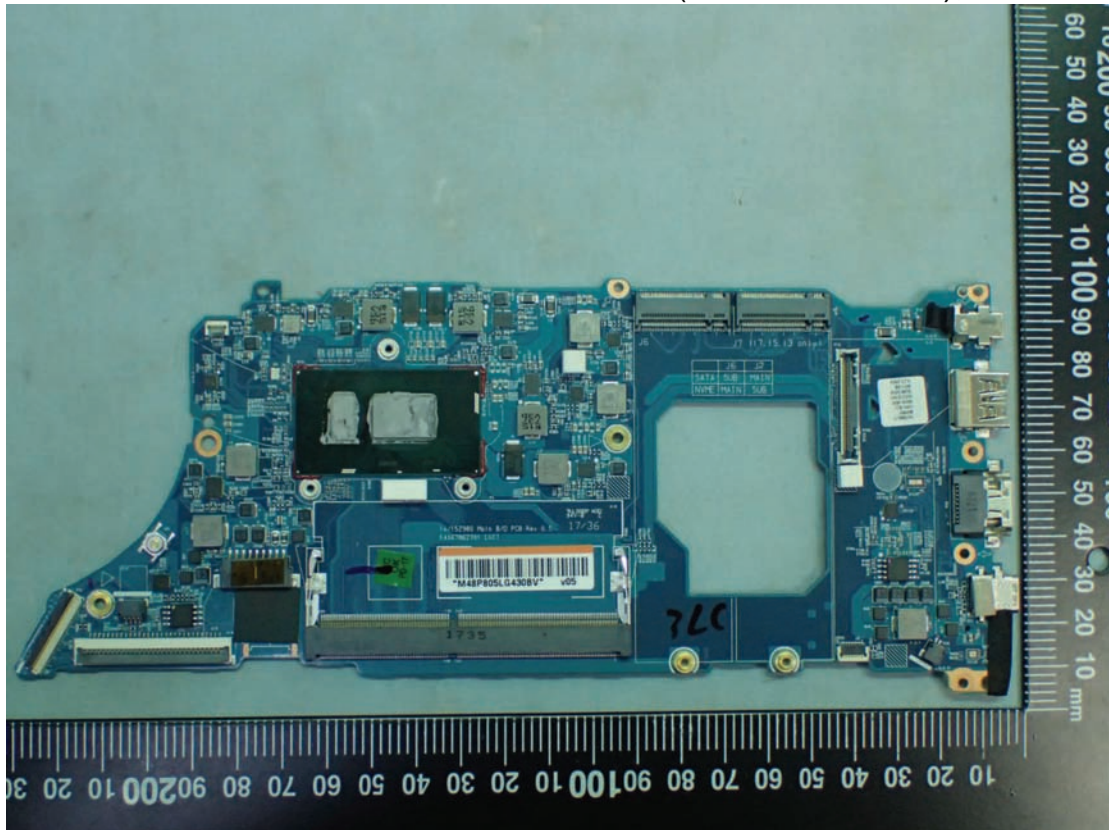

EUT Internal Photos

Figure 7  
Internal View (Remove Cover View)

Figure 8  
Internal View

Figure 9  
Internal View

Figure 10  
Internal View

Figure 11  
LG Display, M/N: LP156WFA(SP)(G1)/(AIT Including touch), LCD Panel, Front View

Figure 12  
LG Display, M/N: LP156WFA(SP)(G1)/(AIT Including touch), LCD Panel, Back/Label View

Figure 13  
Main Board (with Thunderbolt), Front View

Figure 14  
Main Board (with Thunderbolt), Back View

Figure 15  
SUB Board (With Finger Printer), Front View

Figure 16  
SUB Board (With Finger Printer), Back View

Figure 17  
WLAN Combo Card View

Figure 18  
WLAN Combo Antenna View

Figure 19  
Internal View (WLAN Combo Card, Front View)

Figure 20  
Internal View (WLAN Combo Card, Back View)

Figure 21  
SSD, Front View

Figure 22  
SSD, Back View

Figure 25  
Memory, Front View

Figure 26  
Memory, Back View

Figure 27  
Battery Pack, Front View