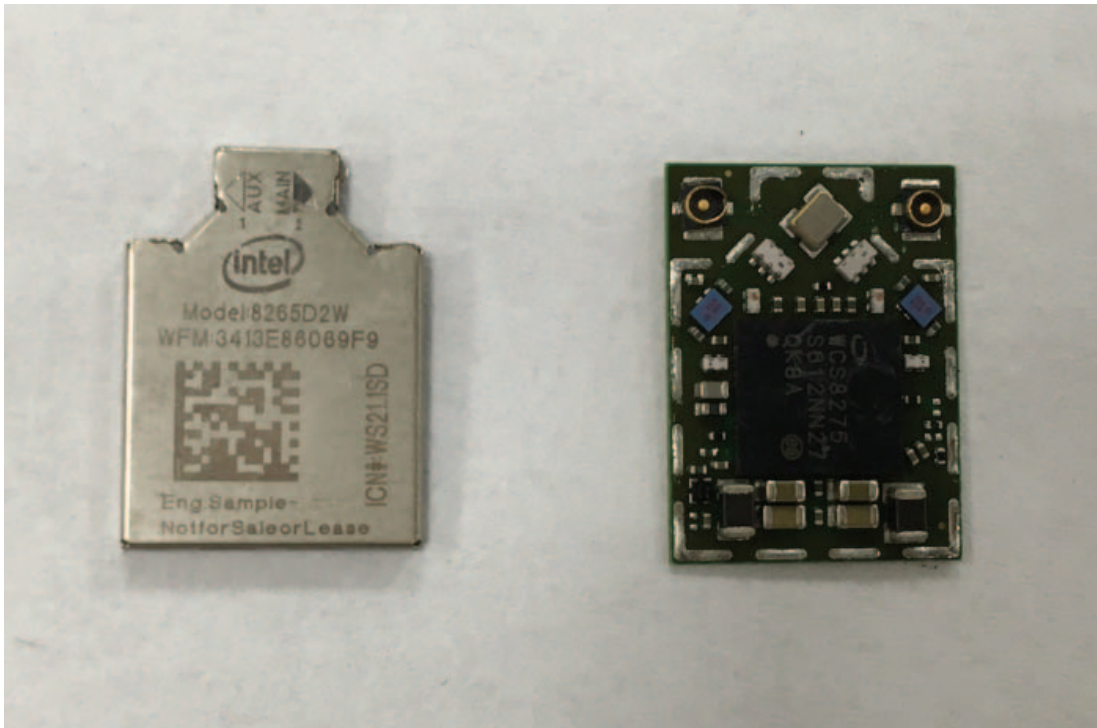

Figure 12  
LG Display, M/N: LP156WFA(SP)(G1)/(AIT Including touch), LCD Panel, Back/Label View

Figure 13  
Main Board (with Thunderbolt), Front View

Figure 14  
Main Board (with Thunderbolt), Back View

Figure 15  
SUB Board (With Finger Printer), Front View

Figure 16  
SUB Board (With Finger Printer), Back View

Figure 17  
WLAN Combo Card View

Figure 18  
WLAN Combo Antenna View

Figure 19  
Internal View (WLAN Combo Card, Front View)

Figure 20  
Internal View (WLAN Combo Card, Back View)

Figure 21  
SSD, Front View

Figure 22  
SSD, Back View

Figure 25  
Memory, Front View

Figure 26  
Memory, Back View

Figure 27  
Battery Pack, Front View