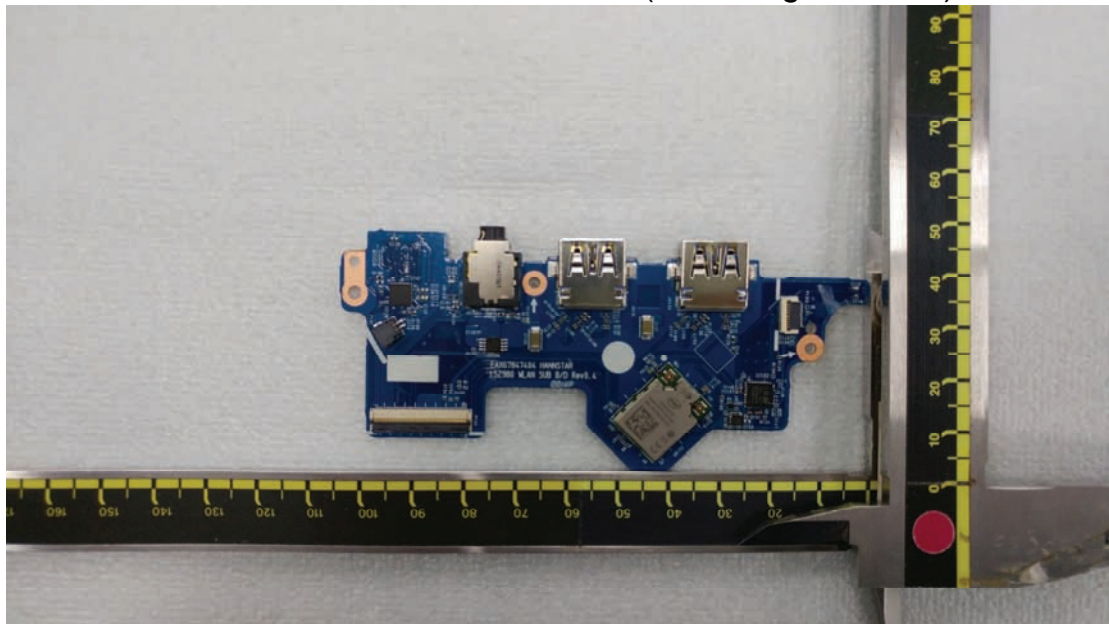

Figure 12  
LG Display, M/N: LP156WFA(SP)(G1)/(AIT Including touch), LCD Panel, Back/Label View

Figure 13  
Main Board (with Thunderbolt), Front View

Figure 14  
Main Board (with Thunderbolt), Back View

Figure 15  
SUB Board (With Finger Printer), Front View

Figure 16  
SUB Board (With Finger Printer), Back View

Figure 17  
WLAN Combo Card View

Figure 18  
WLAN Combo Antenna View

Figure 19  
Internal View (WLAN Combo Card, Front View)

Figure 20  
Internal View (WLAN Combo Card, Back View)

Figure 21  
SSD, Front View

Figure 22  
SSD, Back View

Figure 25  
Memory, Front View

Figure 26  
Memory, Back View

Figure 27  
Battery Pack, Front View