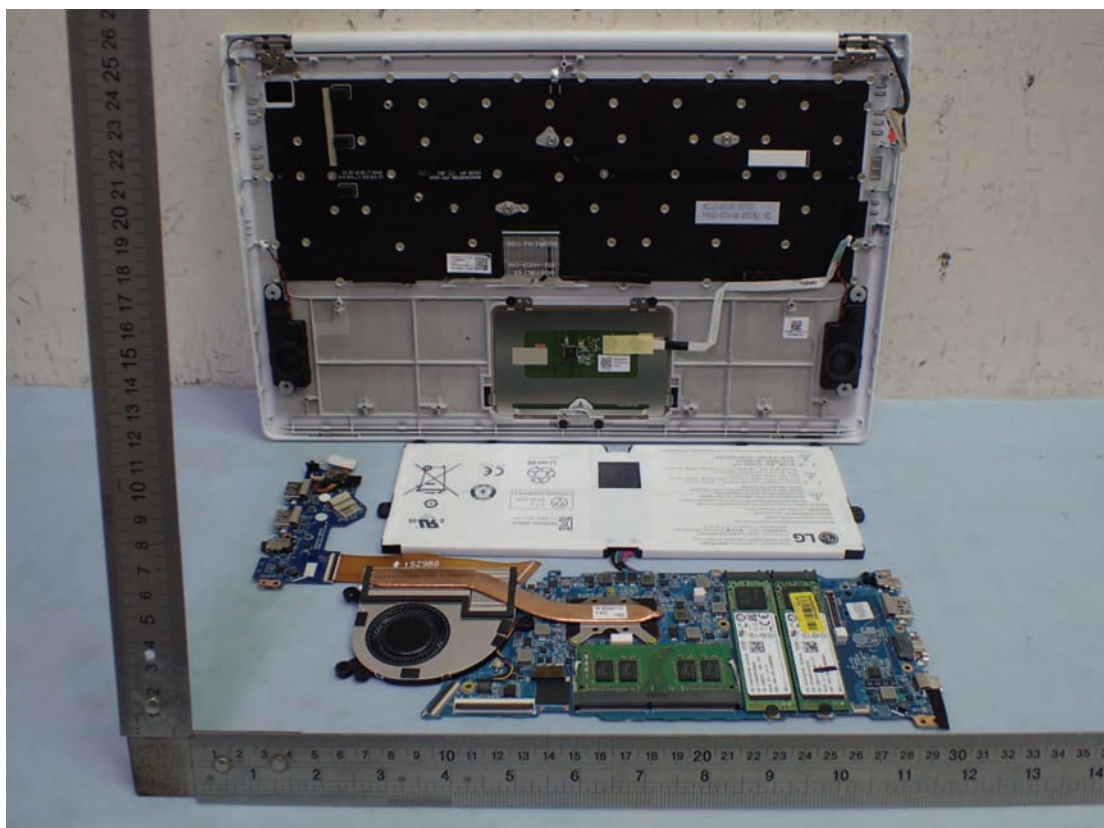

EUT Internal Photos

Figure 7  
Internal View (Remove Cover View)

Figure 8  
Internal View

Figure 9  
Internal View

Figure 10  
Internal View

Figure 11  
LG Display, M/N: LP156WFA(SP)(G1)/(AIT Including touch), LCD Panel, Front View

Figure 12  
LG Display, M/N: LP156WFA(SP)(G1)/(AIT Including touch), LCD Panel, Back/Label View

Figure 13  
Main Board (with Thunderbolt), Front View

Figure 14  
Main Board (with Thunderbolt), Back View

Figure 15  
SUB Board (With Finger Printer), Front View

Figure 16  
SUB Board (With Finger Printer), Back View

Figure 17  
WLAN Combo Card View

Figure 18  
WLAN Combo Antenna View

Figure 19  
Internal View (WLAN Combo Card, Front View)

Figure 20  
Internal View (WLAN Combo Card, Back View)

Figure 21  
SSD, Front View

Figure 22  
SSD, Back View

Figure 25  
Memory, Front View

Figure 26  
Memory, Back View

Figure 27  
Battery Pack, Front View