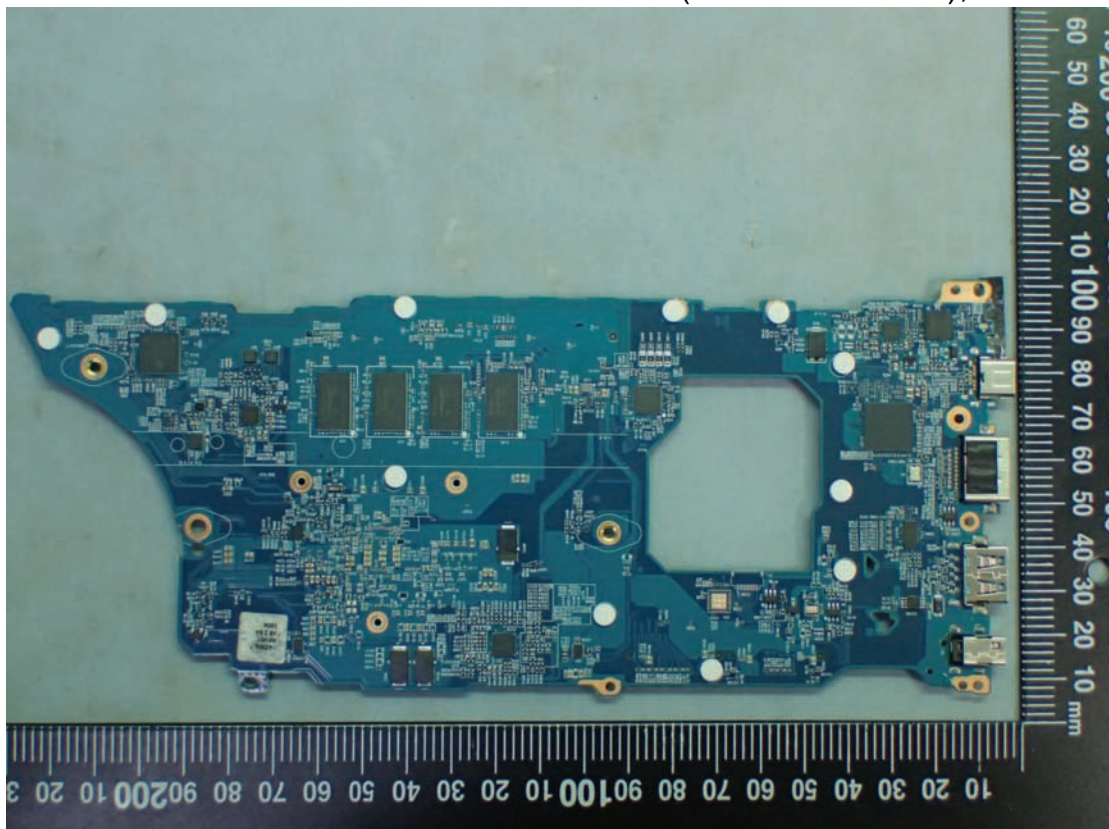

EUT Internal Photos

Figure 7  
Internal View (Remove Cover View)

Figure 8  
Internal View

Figure 9  
Internal View

Figure 10  
Internal View

Figure 11  
LG Display, M/N: LP156WFA(SP)(G1)/(AIT Including touch), LCD Panel, Front View

Figure 12  
LG Display, M/N: LP156WFA(SP)(G1)/(AIT Including touch), LCD Panel, Back/Label View

Figure 13  
Main Board (with Thunderbolt), Front View

Figure 14  
Main Board (with Thunderbolt), Back View

Figure 15  
SUB Board (With Finger Printer), Front View

Figure 16  
SUB Board (With Finger Printer), Back View

Figure 17  
WLAN Combo Card View

Figure 18  
WLAN Combo Antenna View

Figure 19  
Internal View (WLAN Combo Card, Front View)

Figure 20  
Internal View (WLAN Combo Card, Back View)

Figure 21  
SSD, Front View

Figure 22  
SSD, Back View

Figure 25  
Memory, Front View

Figure 26  
Memory, Back View

Figure 27  
Battery Pack, Front View