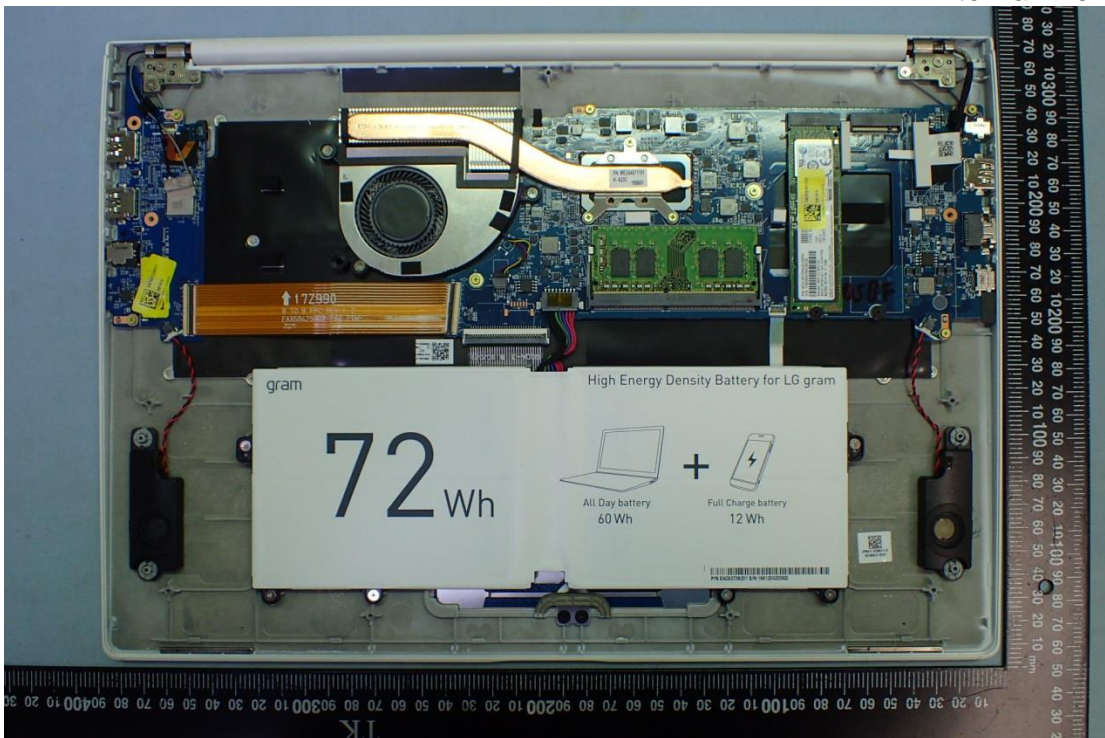

EUT Internal Photos

Figure 24
Internal View (With Keyboard)

Figure 25
Internal View (Removed Cover)

Figure 26
Internal View

Figure 27
Internal View

Figure 28
Internal View

Figure 29
Internal View (Touch Pad, Back View)

Figure 30
Internal View (Touch Pad, Front View)

Figure 31
Main Board, Front View

Figure 32
Main Board, Back View

Figure 33
i7-10510U, CPU View

Figure 34
i5-10210U, CPU View

Figure 35
Finger Printer, Front View

Figure 36
Finger Printer, Back View

Figure 37
SUB Board, Front View

Figure 38
SUB Board, Back View

Figure 39
WLAN Combo Card View

Figure 40
WLAN Combo Card, Remove Cover

Figure 41
Internal View (DC Fan)

Figure 42
LGD, M/N LP170WQ1(SP)(A1), LCD Panel, Front View