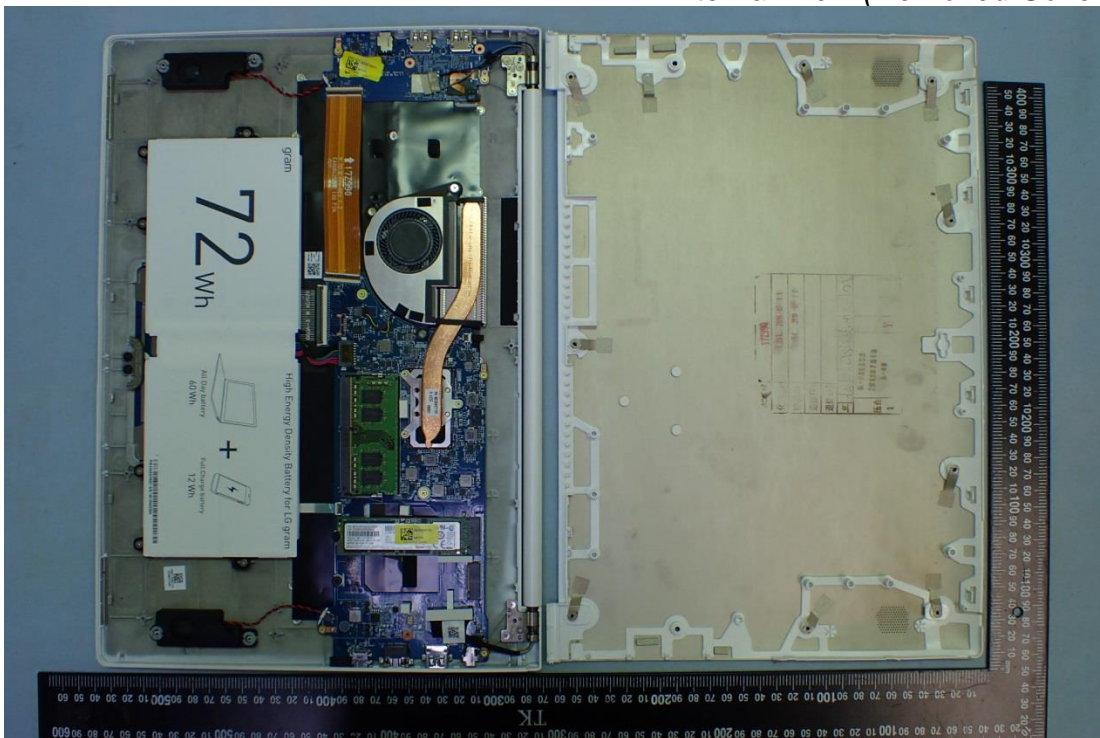

EUT Internal Photos

Figure 24
Internal View (With Keyboard)

Figure 25
Internal View (Removed Cover)

Figure 26
Internal View

Figure 27
Internal View

Figure 28
Internal View

Figure 29
Internal View (Touch Pad, Back View)

Figure 30
Internal View (Touch Pad, Front View)

Figure 31
Main Board, Front View

Figure 32
Main Board, Back View

Figure 33
i7-10510U, CPU View

Figure 34
i5-10210U, CPU View

Figure 35
Finger Printer, Front View

Figure 36
Finger Printer, Back View

Figure 37
SUB Board, Front View

Figure 38
SUB Board, Back View

Figure 39
WLAN Combo Card View

Figure 40
WLAN Combo Card, Remove Cover

Figure 41
Internal View (DC Fan)

Figure 42
LGD, M/N LP170WQ1(SP)(A1), LCD Panel, Front View