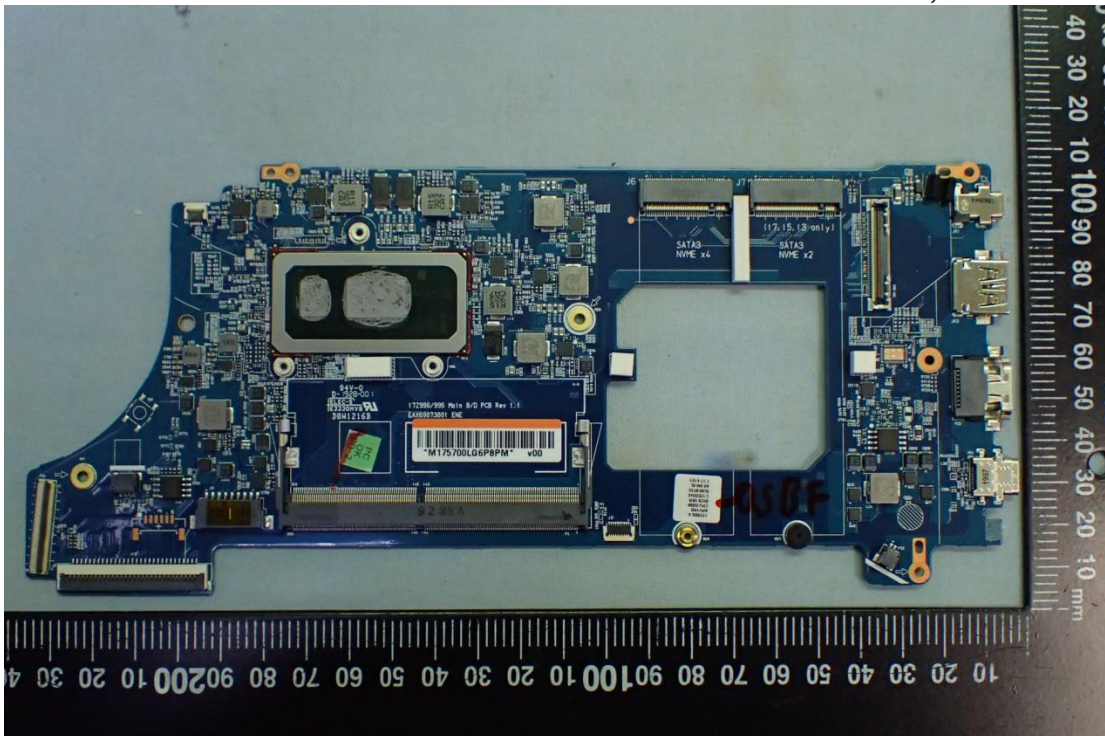

EUT Internal Photos

Figure 24
Internal View (With Keyboard)

Figure 25
Internal View (Removed Cover)

Figure 26
Internal View

Figure 27
Internal View

Figure 28
Internal View

Figure 29
Internal View (Touch Pad, Back View)

Figure 30
Internal View (Touch Pad, Front View)

Figure 31
Main Board, Front View

Figure 32
Main Board, Back View

Figure 33
i7-10510U, CPU View

Figure 34
i5-10210U, CPU View

Figure 35
Finger Printer, Front View

Figure 36
Finger Printer, Back View

Figure 37
SUB Board, Front View

Figure 38
SUB Board, Back View

Figure 39
WLAN Combo Card View

Figure 40
WLAN Combo Card, Remove Cover

Figure 41
Internal View (DC Fan)

Figure 42
LGD, M/N LP170WQ1(SP)(A1), LCD Panel, Front View