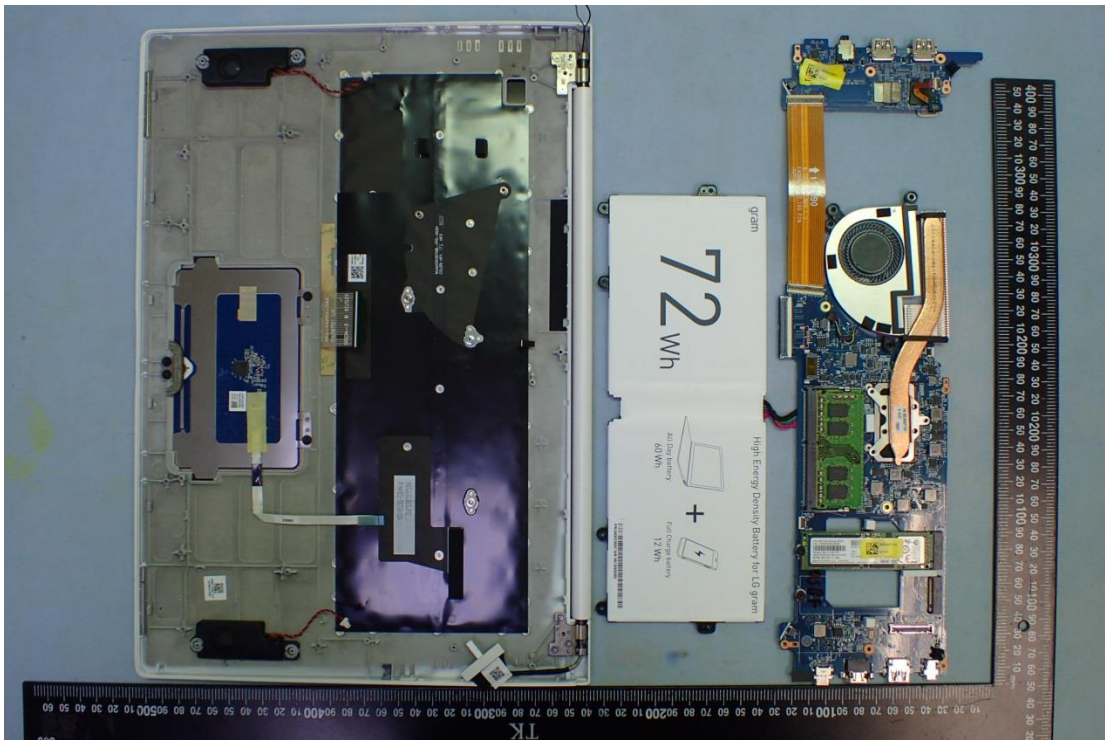

EUT Internal Photos

Figure 24
Internal View (With Keyboard)

Figure 25
Internal View (Removed Cover)

Figure 26
Internal View

Figure 27
Internal View

Figure 28
Internal View

Figure 29
Internal View (Touch Pad, Back View)

Figure 30
Internal View (Touch Pad, Front View)

Figure 31
Main Board, Front View

Figure 32
Main Board, Back View

Figure 33
i7-10510U, CPU View

Figure 34
i5-10210U, CPU View

Figure 35
Finger Printer, Front View

Figure 36
Finger Printer, Back View

Figure 37
SUB Board, Front View

Figure 38
SUB Board, Back View

Figure 39
WLAN Combo Card View

Figure 40
WLAN Combo Card, Remove Cover

Figure 41
Internal View (DC Fan)

Figure 42
LGD, M/N LP170WQ1(SP)(A1), LCD Panel, Front View