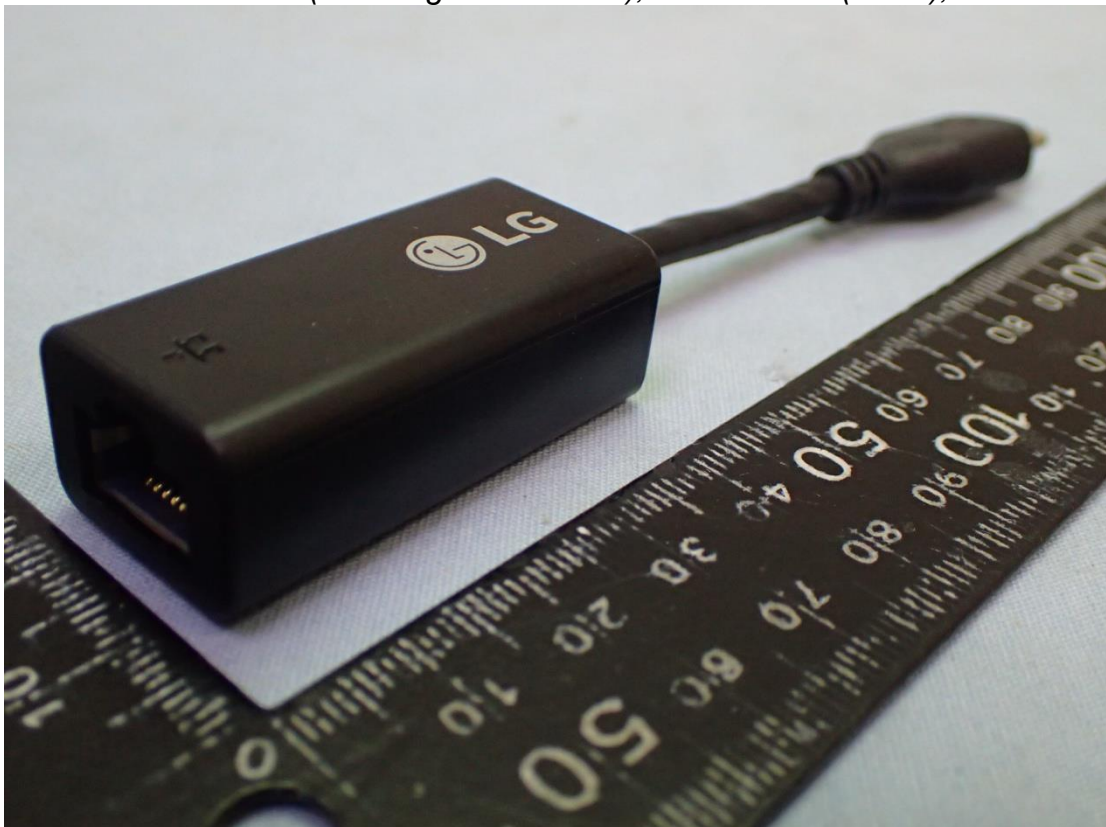

Figure 5  
MEC (1000 Megabit Ethernet), LAN Gender (White)

Figure 6  
MEC (1000 Megabit Ethernet), LAN Gender (White), IO View

Figure 7  
MEC (100 Megabit Ethernet), LAN Gender (White)

Figure 8  
MEC (100 Megabit Ethernet), LAN Gender (White), IO View

Figure 9  
ARIN (100 Megabit Ethernet), LAN Gender (White)

Figure 10  
ARIN (100 Megabit Ethernet), LAN Gender (White), IO View

Figure 11  
MEC (1000 Megabit Ethernet), LAN Gender (Black)

Figure 12  
MEC & ARIN (100 Megabit Ethernet), LAN Gender (Black), Front View