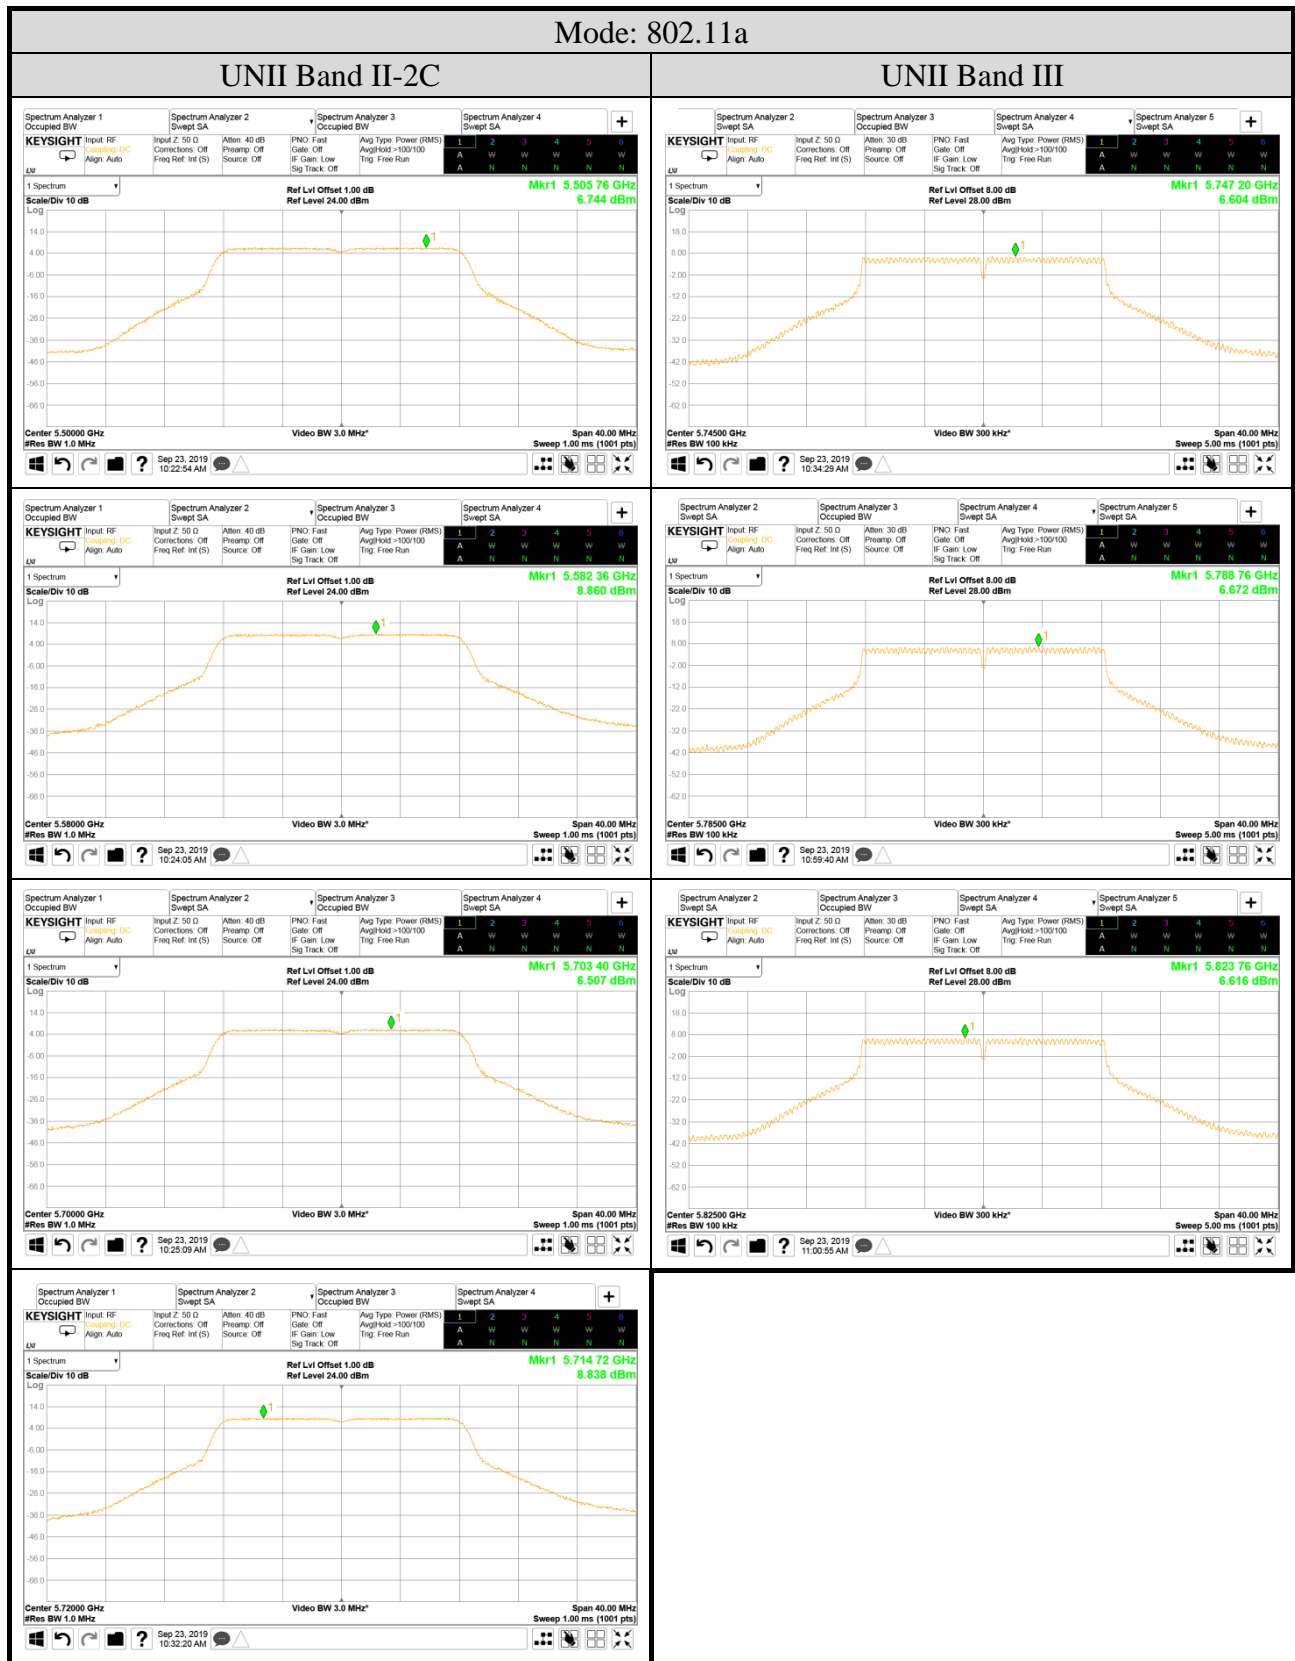

A.6.2 Measurement Plots

Mode: 802.11n-HT20