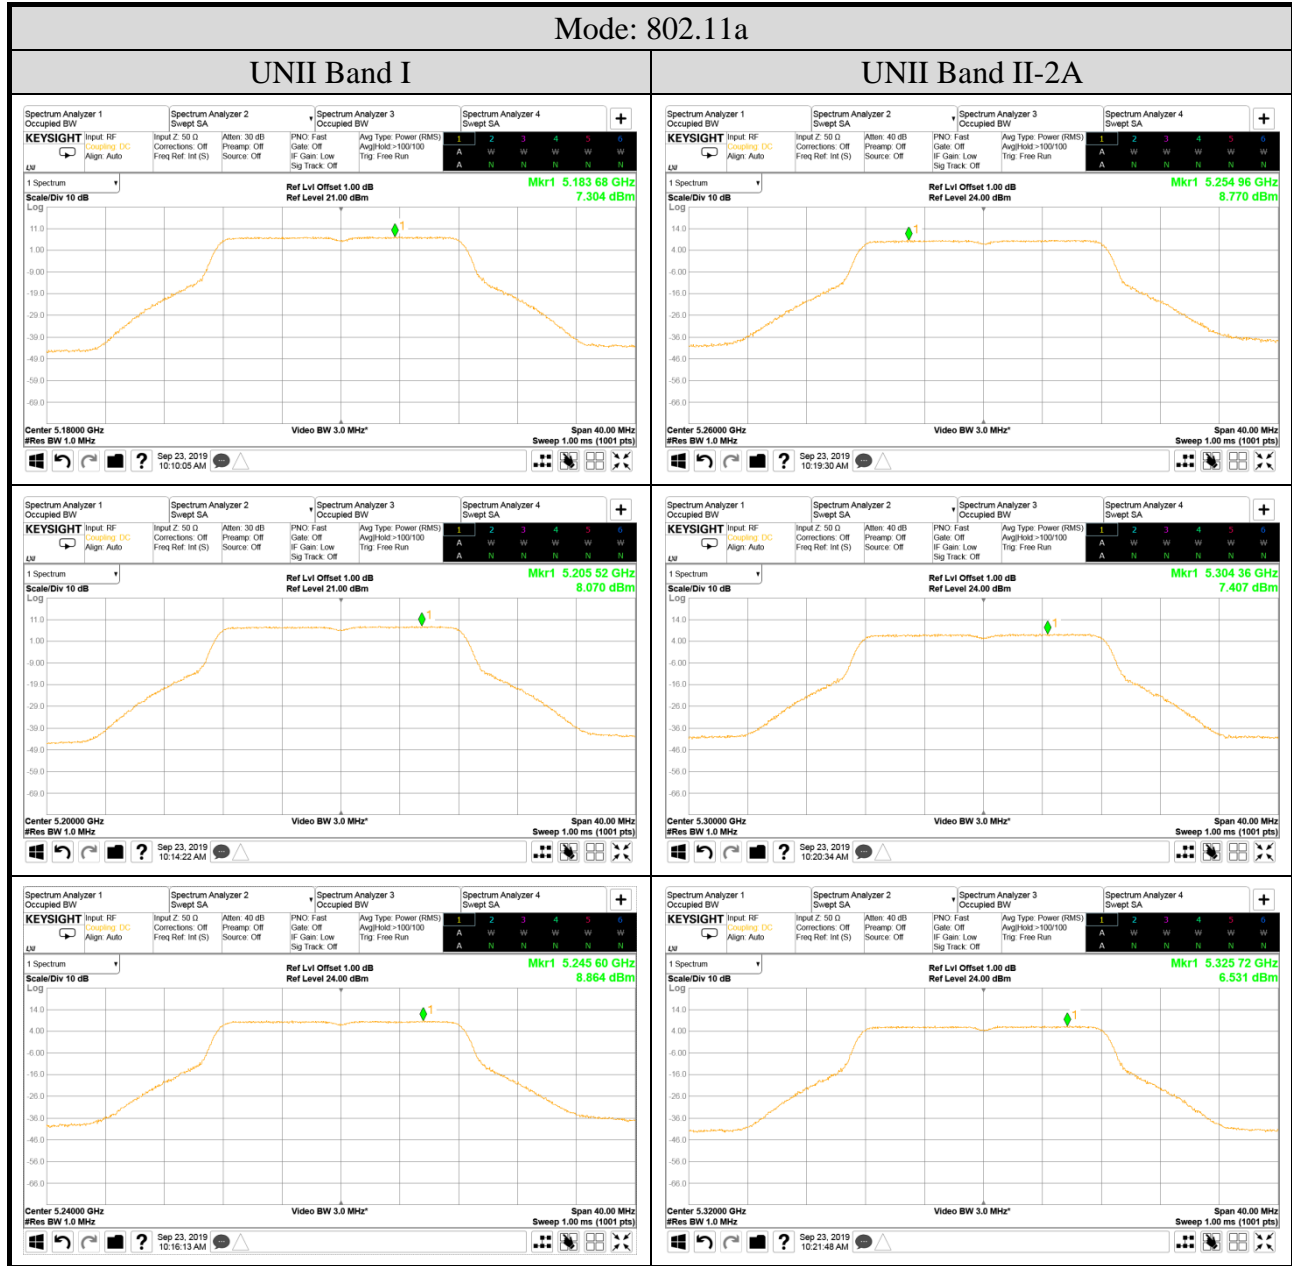

A.6.2 Measurement Plots

Mode: 802.11n-HT20