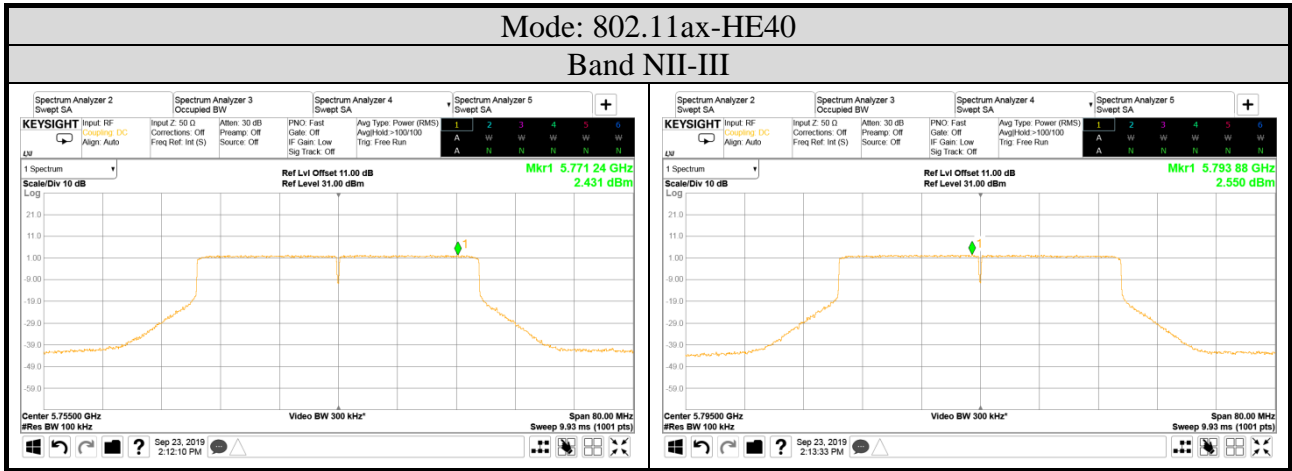

A.5.2 Measurement Plots

Audix Technology Corp.
 No. 53-11, Dingfu, Linkou, Dist.,
 New Taipei City 244, Taiwan

Tel: +886 2 26099301
Fax: +886 2 26099303