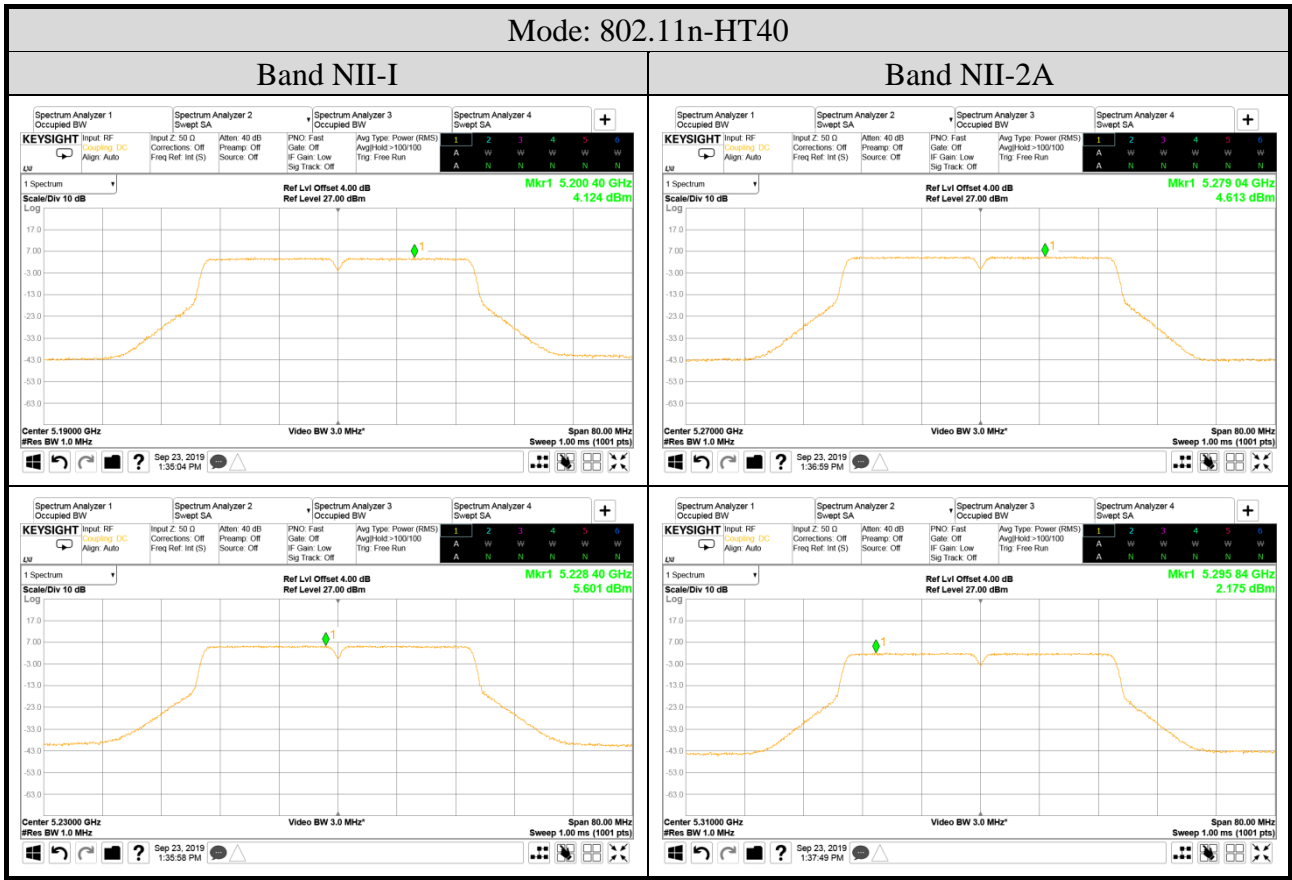

A.5.2 Measurement Plots

Audix Technology Corp.
 No. 53-11, Dingfu, Linkou, Dist.,
 New Taipei City 244, Taiwan

Tel: +886 2 26099301
Fax: +886 2 26099303