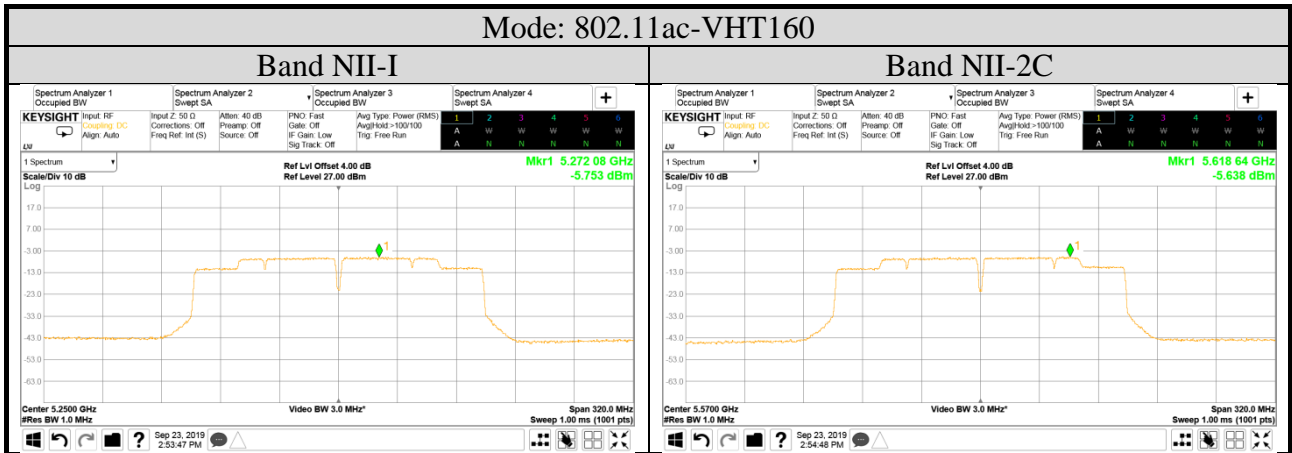

A.5.2 Measurement Plots

Audix Technology Corp.
 No. 53-11, Dingfu, Linkou, Dist.,
 New Taipei City 244, Taiwan

Tel: +886 2 26099301
Fax: +886 2 26099303