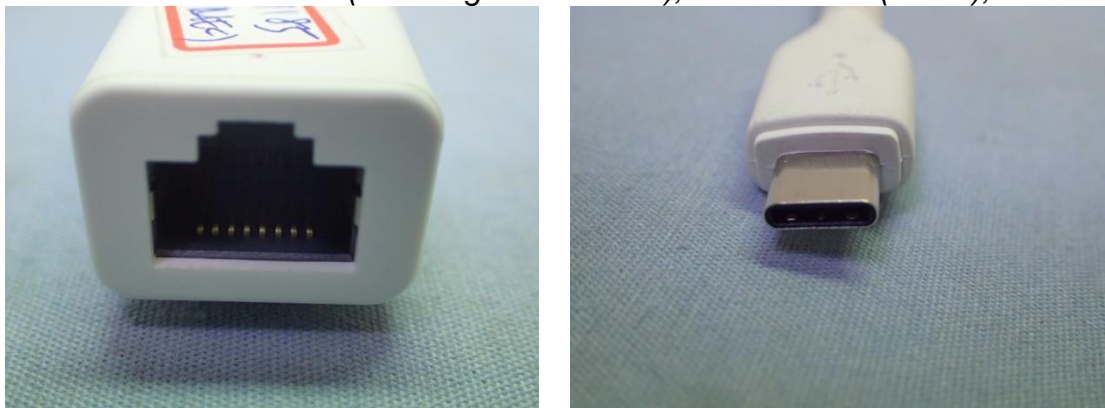

Figure 10
General Appearance (Dark Silver), Bottom View

Figure 11
General Appearance (Dark Silver), Side View

Figure 12
General Appearance (Dark Silver), Side View

Figure 13
SUZHOU MEC (100 Megabit Ethernet), LAN Gender (White)

Figure 14
SUZHOU MEC (100 Megabit Ethernet), LAN Gender (White), IO View

Figure 15
ARIN (100 Megabit Ethernet), LAN Gender (White)

Figure 16
ARIN (100 Megabit Ethernet), LAN Gender (White), IO View

Figure 17
MEC & ARIN (100 Megabit Ethernet), LAN Gender (Black), Front View

Figure 18
MEC & ARIN (100 Megabit Ethernet), LAN Gender (Black), Back View

Figure 19
AC Adapter (White), Front View

Figure 20
AC Adapter (White), Back View

Figure 21
AC Adapter (White), AC Inlet View

Figure 22
AC Adapter (White), Label View