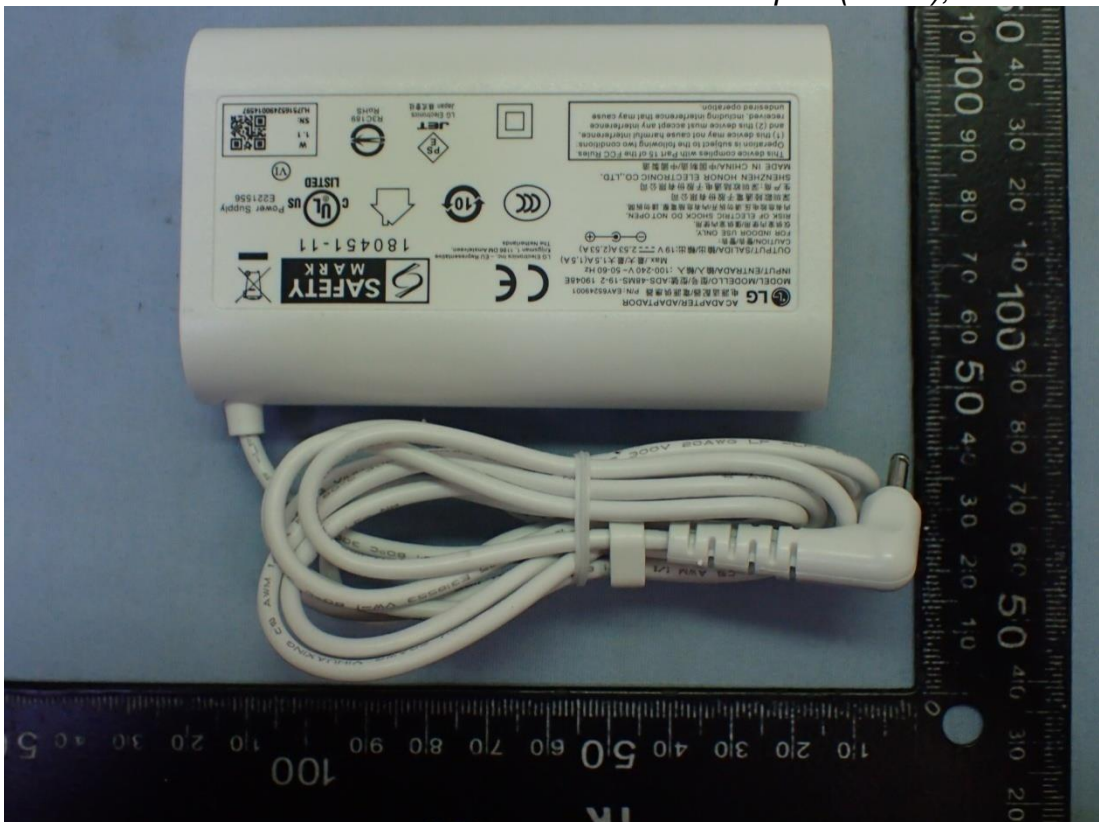

Figure 18
MEC & ARIN (100 Megabit Ethernet), LAN Gender (Black), Back View

Figure 19
AC Adapter (White), Front View

Figure 20
AC Adapter (White), Back View

Figure 21
AC Adapter (White), AC Inlet View

Figure 22
AC Adapter (White), Label View

Figure 23
AC Adapter (Black), Front View

Figure 24
AC Adapter (Black), Back View

Figure 25
AC Adapter (Black), AC Inlet View

Figure 26
AC Adapter (Black), Label View

Figure 27
AC Power Cord (1.55m)

Figure 28
AC Power Cord (1.55m)