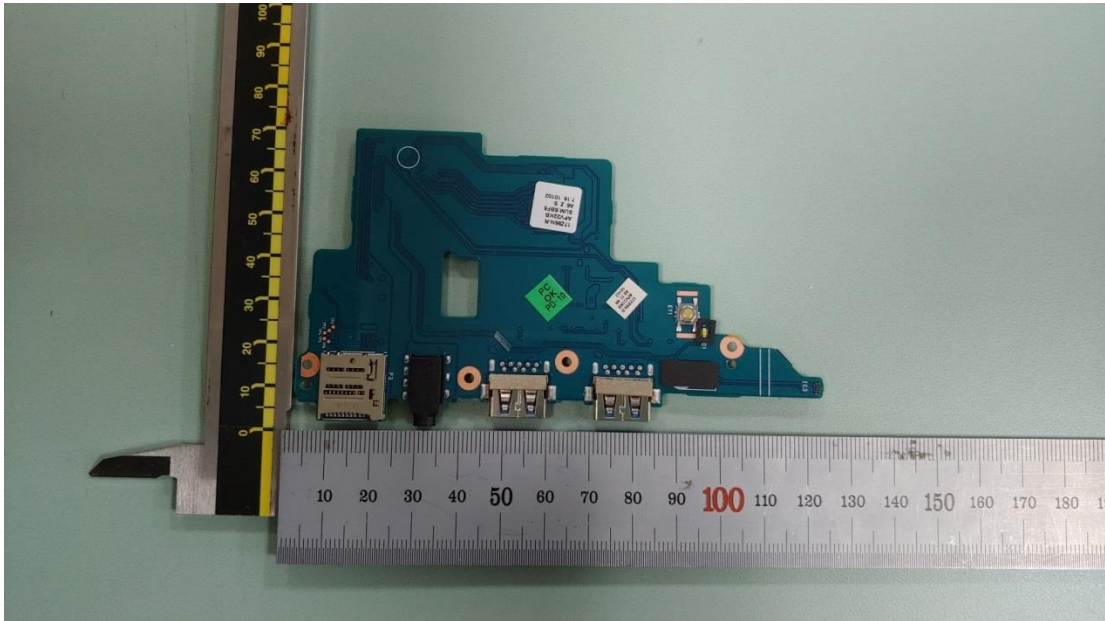

Figure 40
i7-1165G7, CPU View

Figure 41
i5-1135G7, CPU View

Figure 42
Hannstar, WLAN SUB Board, Front View

*Figure 43
Hannstar, WLAN SUB Board, Back View*

*Figure 44
Elec & Eltek, WLAN SUB Board, Front View*

Figure 45
Elec & Eltek, WLAN SUB Board, Back View

Figure 46
WLAN Combo Card View

Figure 47
WLAN Combo Card, Remove Cover

Figure 48
Internal View (DC Fan)

Figure 49
LGD, M/N LP170WQ1(SP)(A1), LCD Panel, Front View

Figure 50
LGD, M/N LP170WQ1(SP)(A1), LCD Panel, Back View

Figure 51
LGD, M/N LP170WQ1(SP)(A1), LCD Panel, Label View

Figure 52
LG (INPAQ), M/N WA-P-LBLB-04-068 WLAN Combo Antenna Position

Figure 53
LG (INPAQ), M/N WA-P-LBLB-04-068 WLAN Combo Antenna