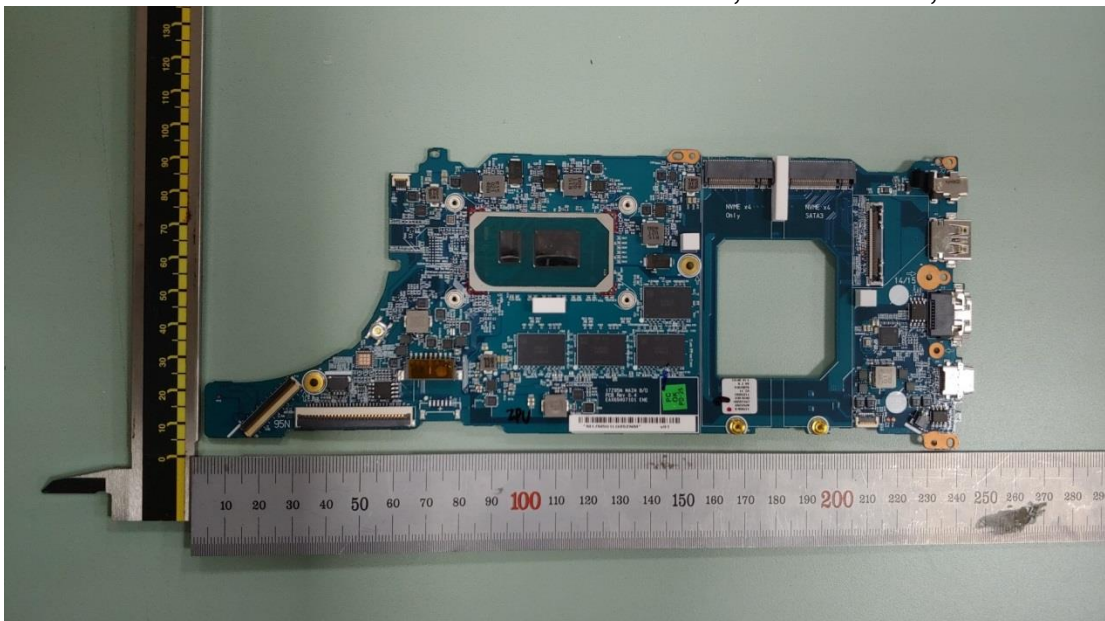

EUT Internal Photos

Figure 29
Internal View (White)

Figure 30
Internal View (Dark Silver)

Figure 31
Internal View (Removed Cover)

Figure 32
Internal View

Figure 33
Internal View

Figure 34
Internal View (Touch Pad, Back View)

Figure 35
Internal View (Touch Pad, Front View)

Figure 36
Hannstar, Main Board, Front View

Figure 37
Hannstar, Main Board, Back View

Figure 38
Elec & Eltek, Main Board, Front View

Figure 39
Elec & Eltek, Main Board, Back View

Figure 40
i7-1165G7, CPU View

Figure 41
i5-1135G7, CPU View

Figure 42
Hannstar, WLAN SUB Board, Front View

*Figure 43
Hannstar, WLAN SUB Board, Back View*

*Figure 44
Elec & Eltek, WLAN SUB Board, Front View*