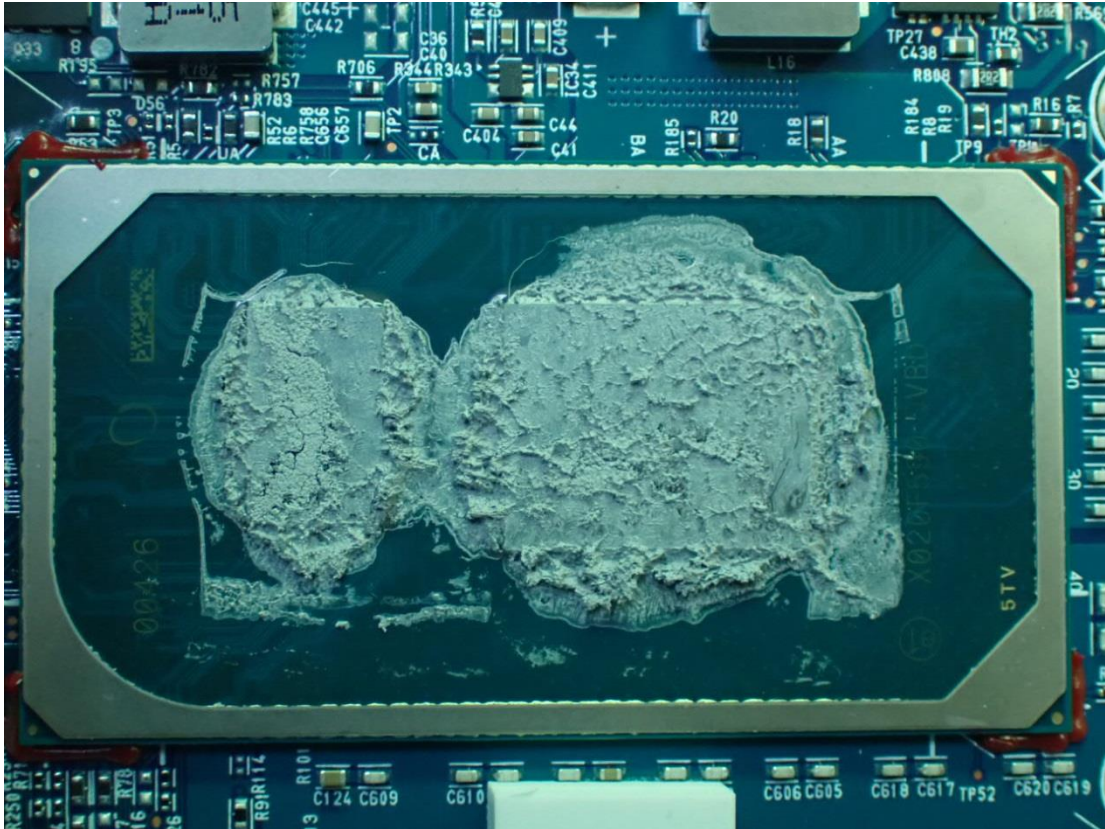

Figure 40
i7-1165G7, CPU View

Figure 41
i5-1135G7, CPU View

Figure 42
Hannstar, WLAN SUB Board, Front View

*Figure 43
Hannstar, WLAN SUB Board, Back View*

*Figure 44
Elec & Eltek, WLAN SUB Board, Front View*

Figure 45
Elec & Eltek, WLAN SUB Board, Back View

Figure 46
WLAN Combo Card View

Figure 47
WLAN Combo Card, Remove Cover

Figure 48
Internal View (DC Fan)

Figure 49
LGD, M/N LP170WQ1(SP)(A1), LCD Panel, Front View