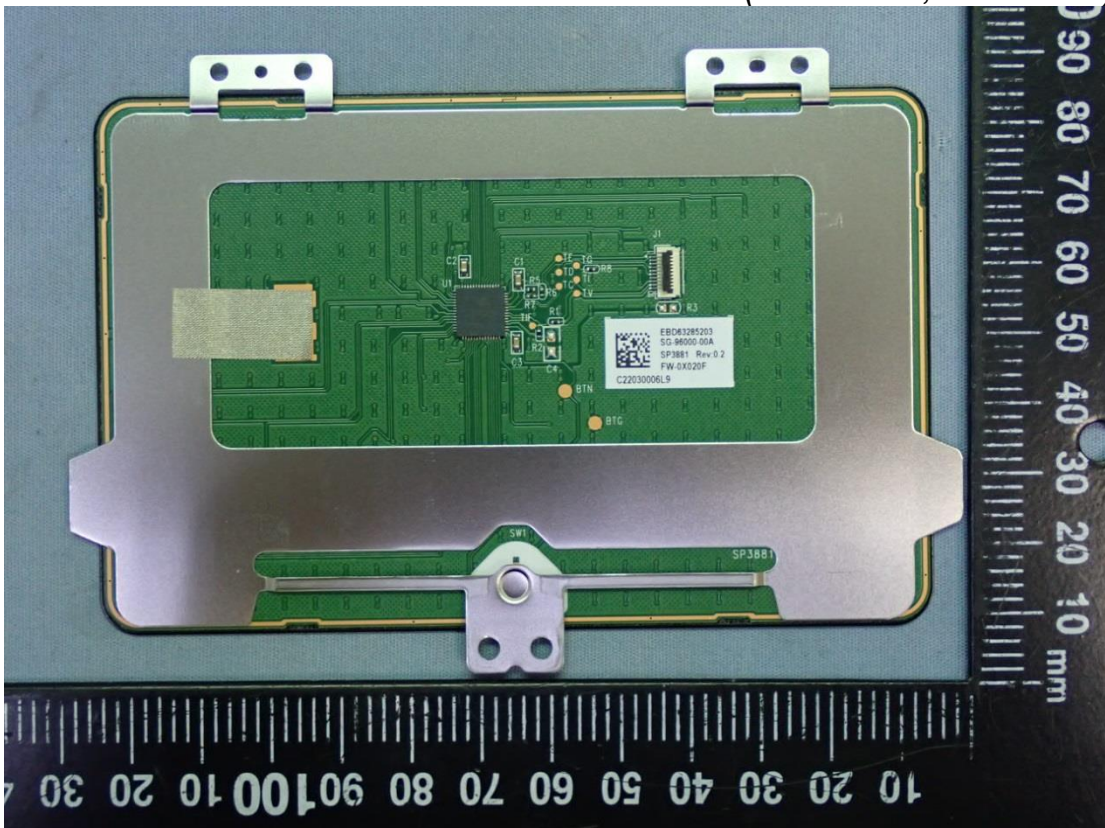

EUT Internal Photos

Figure 29
Internal View (White)

Figure 30
Internal View (Dark Silver)

Figure 31
Internal View (Removed Cover)

Figure 32
Internal View

Figure 33
Internal View

Figure 34
Internal View (Touch Pad, Back View)

Figure 35
Internal View (Touch Pad, Front View)

Figure 36
Hannstar, Main Board, Front View

Figure 37
Hannstar, Main Board, Back View

Figure 38
Elec & Eltek, Main Board, Front View

Figure 39
Elec & Eltek, Main Board, Back View

Figure 45
Elec & Eltek, WLAN SUB Board, Back View

Figure 46
WLAN Combo Card View

Figure 47
WLAN Combo Card, Remove Cover

Figure 48
Internal View (DC Fan)

Figure 49
LGD, M/N LP170WQ1(SP)(A1), LCD Panel, Front View