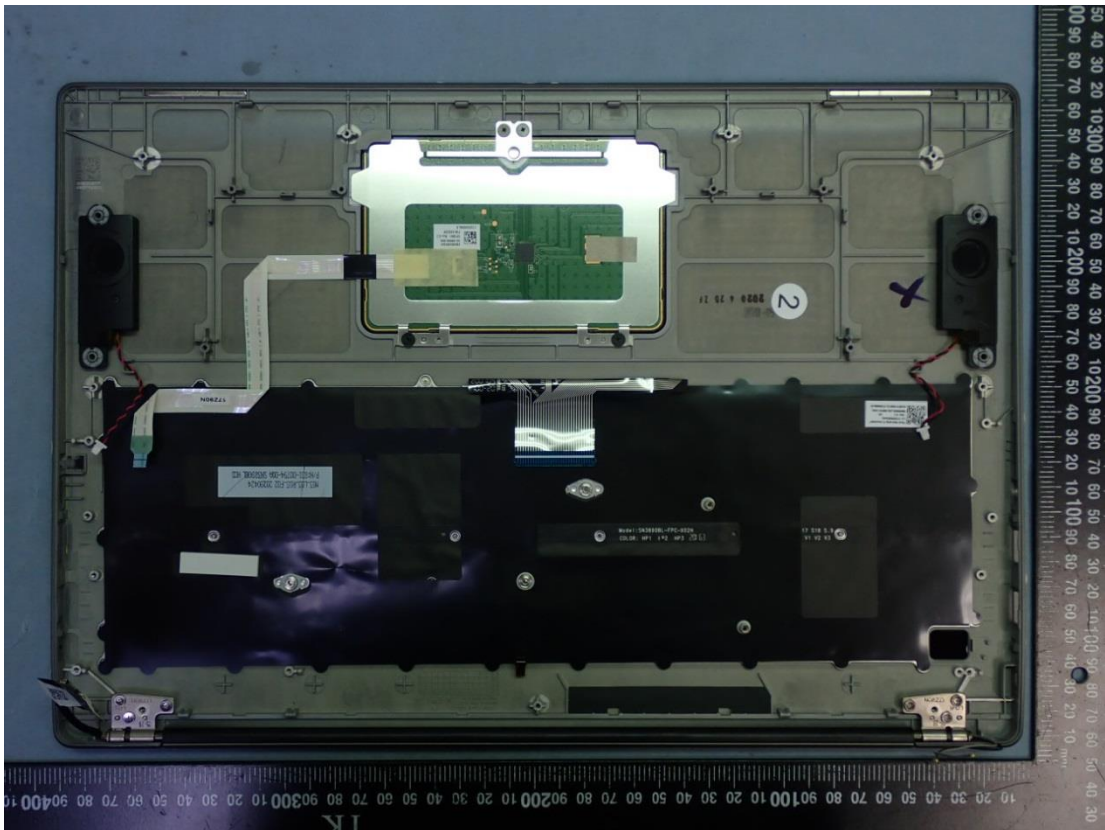

EUT Internal Photos

Figure 29
Internal View (White)

Figure 30
Internal View (Dark Silver)

Figure 31
Internal View (Removed Cover)

Figure 32
Internal View

Figure 33
Internal View

Figure 34
Internal View (Touch Pad, Back View)

Figure 35
Internal View (Touch Pad, Front View)

Figure 36
Hannstar, Main Board, Front View

Figure 37
Hannstar, Main Board, Back View

Figure 38
Elec & Eltek, Main Board, Front View

Figure 39
Elec & Eltek, Main Board, Back View

Figure 40
i7-1165G7, CPU View

Figure 41
i5-1135G7, CPU View

Figure 42
Hannstar, WLAN SUB Board, Front View

*Figure 43
Hannstar, WLAN SUB Board, Back View*

*Figure 44
Elec & Eltek, WLAN SUB Board, Front View*

Figure 45
Elec & Eltek, WLAN SUB Board, Back View

Figure 46
WLAN Combo Card View

Figure 47
WLAN Combo Card, Remove Cover

Figure 48
Internal View (DC Fan)

Figure 49
LGD, M/N LP170WQ1(SP)(A1), LCD Panel, Front View