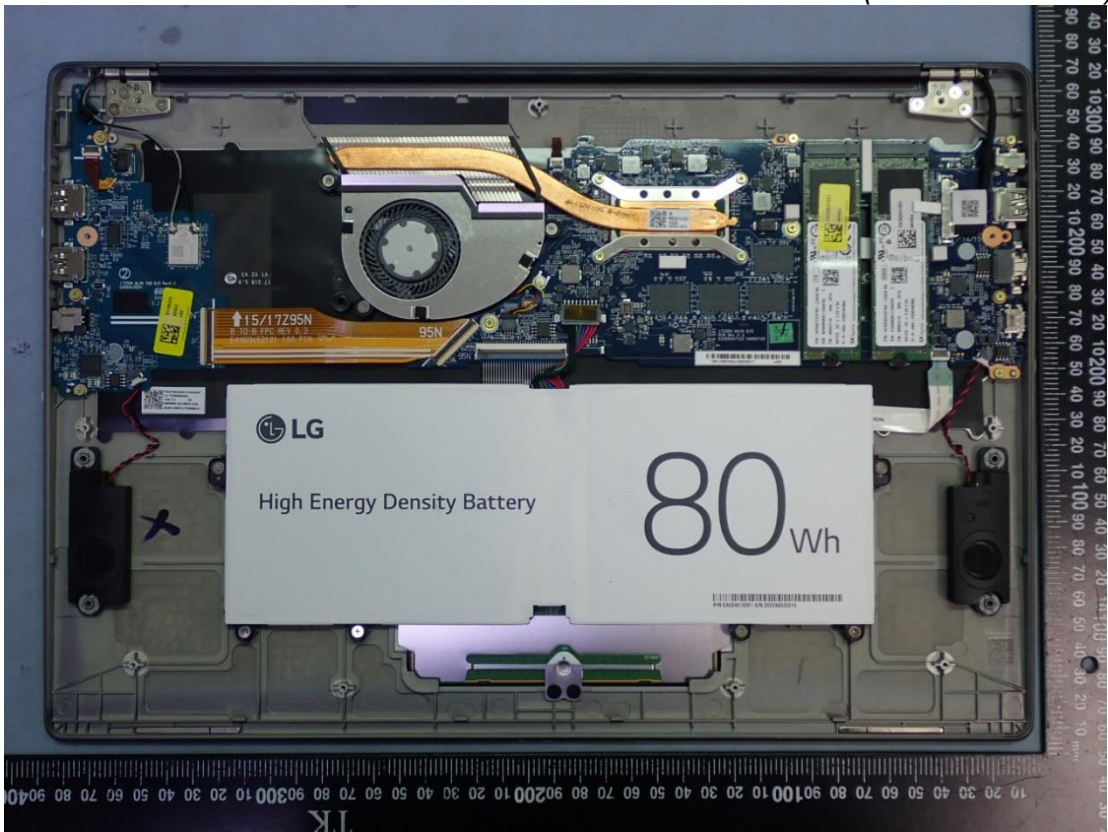

EUT Internal Photos

Figure 29
Internal View (White)

Figure 30
Internal View (Dark Silver)

Figure 31
Internal View (Removed Cover)

Figure 32
Internal View

Figure 33
Internal View

Figure 34
Internal View (Touch Pad, Back View)

Figure 35
Internal View (Touch Pad, Front View)

Figure 36
Hannstar, Main Board, Front View

Figure 37
Hannstar, Main Board, Back View

Figure 38
Elec & Eltek, Main Board, Front View

Figure 39
Elec & Eltek, Main Board, Back View