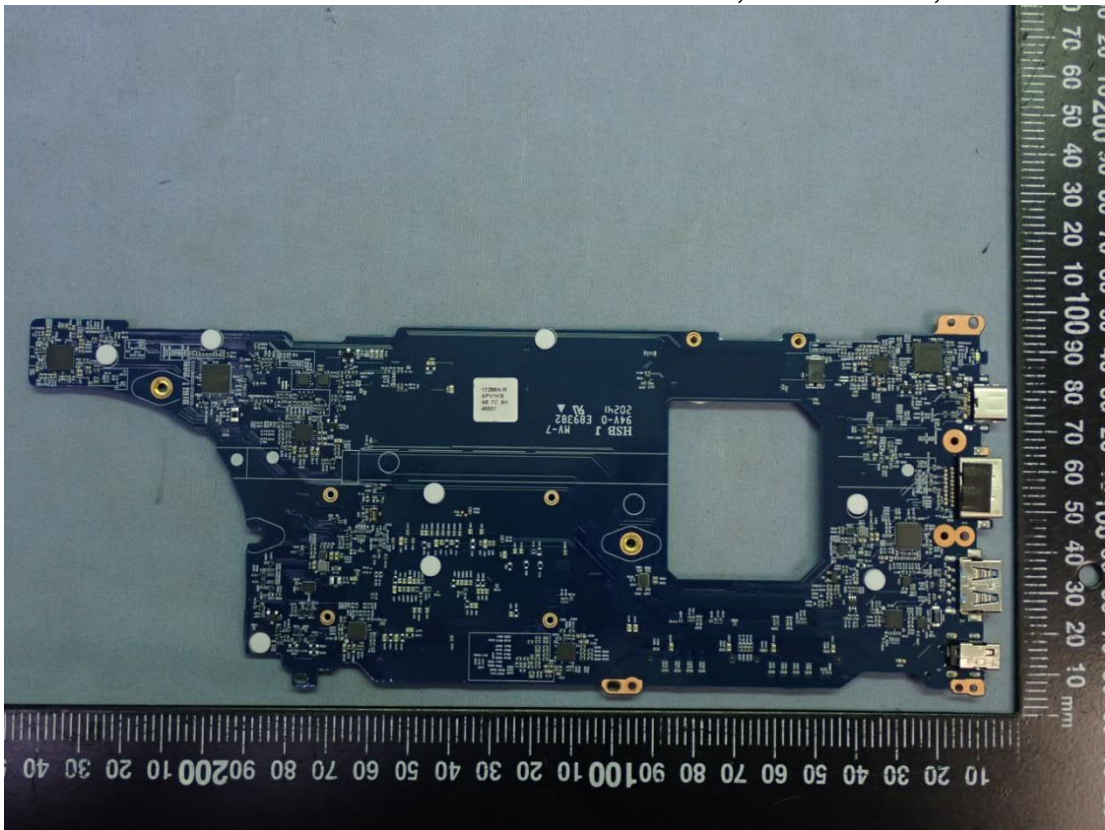

EUT Internal Photos

Figure 29
Internal View (White)

Figure 30
Internal View (Dark Silver)

Figure 31
Internal View (Removed Cover)

Figure 32
Internal View

Figure 33
Internal View

Figure 34
Internal View (Touch Pad, Back View)

Figure 35
Internal View (Touch Pad, Front View)

Figure 36
Hannstar, Main Board, Front View

Figure 37
Hannstar, Main Board, Back View

Figure 38
Elec & Eltek, Main Board, Front View

Figure 39
Elec & Eltek, Main Board, Back View

Figure 40
i7-1165G7, CPU View

Figure 41
i5-1135G7, CPU View

Figure 42
Hannstar, WLAN SUB Board, Front View

*Figure 43
Hannstar, WLAN SUB Board, Back View*

*Figure 44
Elec & Eltek, WLAN SUB Board, Front View*