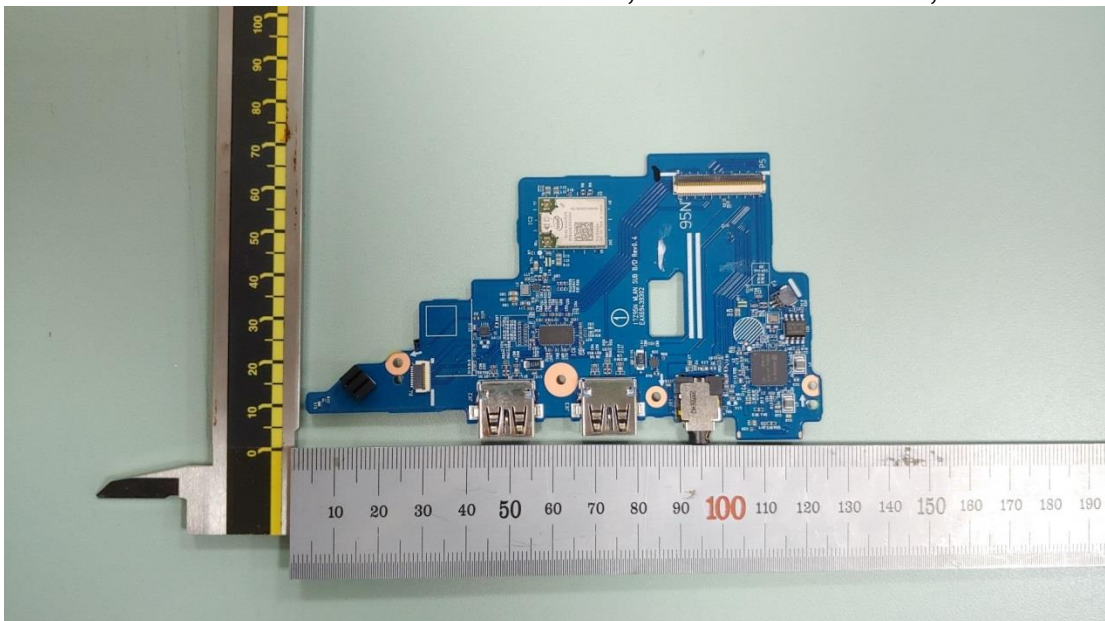

Figure 35
Internal View (Touch Pad, Front View)

Figure 36
Hannstar, Main Board, Front View

Figure 37
Hannstar, Main Board, Back View

Figure 38
Elec & Eltek, Main Board, Front View

Figure 39
Elec & Eltek, Main Board, Back View

Figure 40
i7-1165G7, CPU View

Figure 41
i5-1135G7, CPU View

Figure 42
Hannstar, WLAN SUB Board, Front View

*Figure 43
Hannstar, WLAN SUB Board, Back View*

*Figure 44
Elec & Eltek, WLAN SUB Board, Front View*

Figure 45
Elec & Eltek, WLAN SUB Board, Back View

Figure 46
WLAN Combo Card View

Figure 47
WLAN Combo Card, Remove Cover

Figure 48
Internal View (DC Fan)

Figure 49
LGD, M/N LP170WQ1(SP)(A1), LCD Panel, Front View