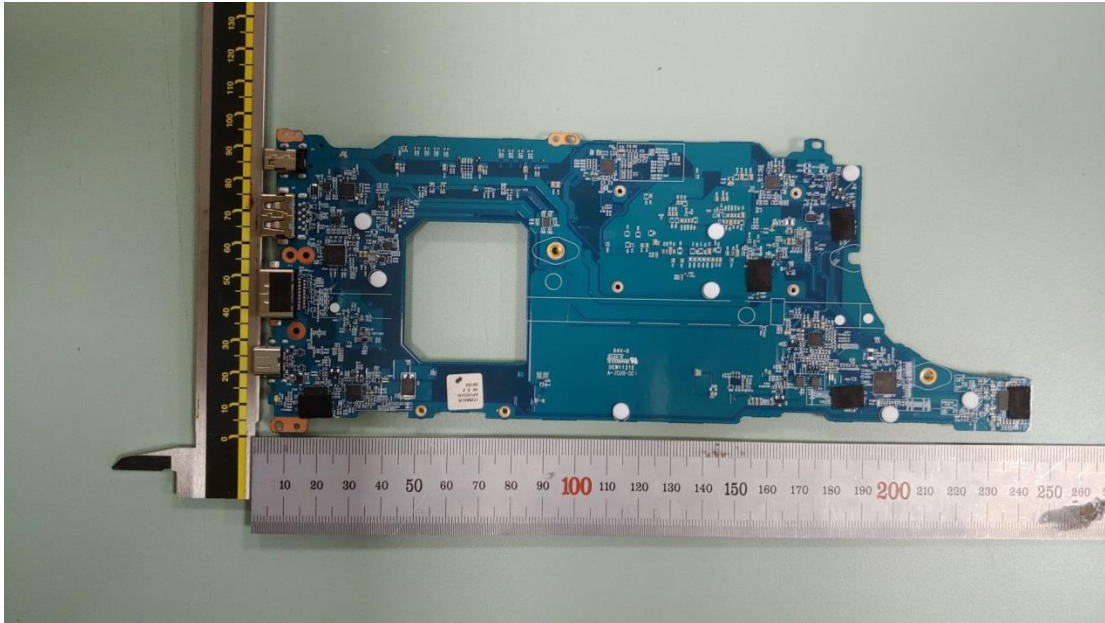

EUT Internal Photos

Figure 29
Internal View (White)

Figure 30
Internal View (Dark Silver)

Figure 31
Internal View (Removed Cover)

Figure 32
Internal View

Figure 33
Internal View

Figure 34
Internal View (Touch Pad, Back View)

Figure 35
Internal View (Touch Pad, Front View)

Figure 36
Hannstar, Main Board, Front View

Figure 37
Hannstar, Main Board, Back View

Figure 38
Elec & Eltek, Main Board, Front View

Figure 39
Elec & Eltek, Main Board, Back View

Figure 40
i7-1165G7, CPU View

Figure 41
i5-1135G7, CPU View

Figure 42
Hannstar, WLAN SUB Board, Front View

*Figure 43
Hannstar, WLAN SUB Board, Back View*

*Figure 44
Elec & Eltek, WLAN SUB Board, Front View*

Figure 45
Elec & Eltek, WLAN SUB Board, Back View

Figure 46
WLAN Combo Card View

Figure 47
WLAN Combo Card, Remove Cover

Figure 48
Internal View (DC Fan)

Figure 49
LGD, M/N LP170WQ1(SP)(A1), LCD Panel, Front View