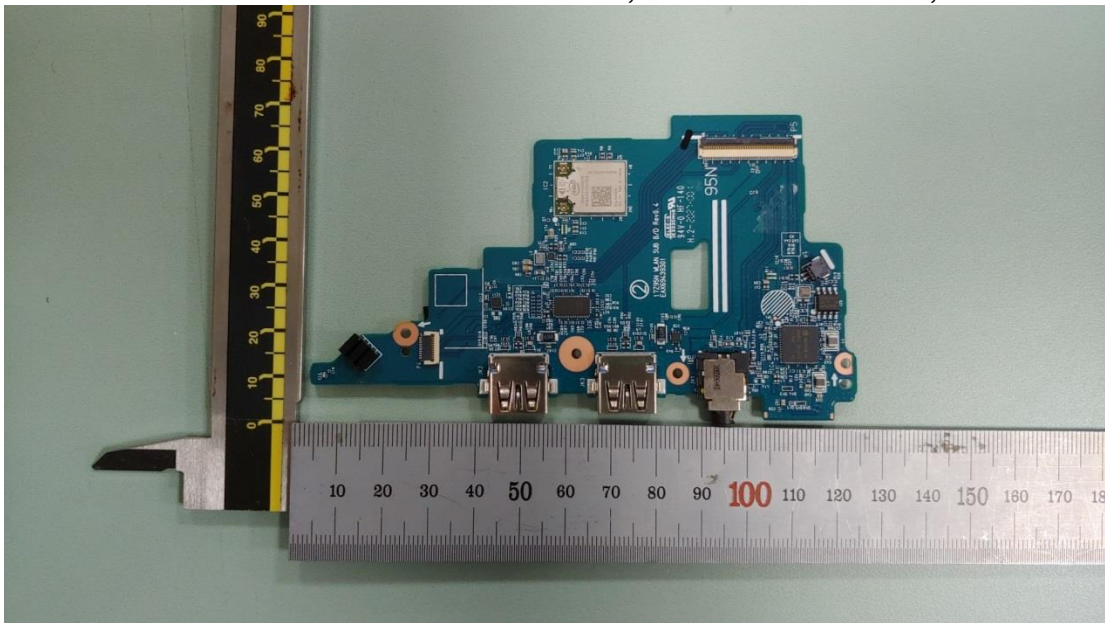

Figure 35
Internal View (Touch Pad, Front View)

Figure 36
Hannstar, Main Board, Front View

Figure 37
Hannstar, Main Board, Back View

Figure 38
Elec & Eltek, Main Board, Front View

Figure 39
Elec & Eltek, Main Board, Back View

Figure 40
i7-1165G7, CPU View

Figure 41
i5-1135G7, CPU View

Figure 42
Hannstar, WLAN SUB Board, Front View

*Figure 43
Hannstar, WLAN SUB Board, Back View*

*Figure 44
Elec & Eltek, WLAN SUB Board, Front View*

Figure 45
Elec & Eltek, WLAN SUB Board, Back View

Figure 46
WLAN Combo Card View

Figure 47
WLAN Combo Card, Remove Cover

Figure 48
Internal View (DC Fan)

Figure 49
LGD, M/N LP170WQ1(SP)(A1), LCD Panel, Front View