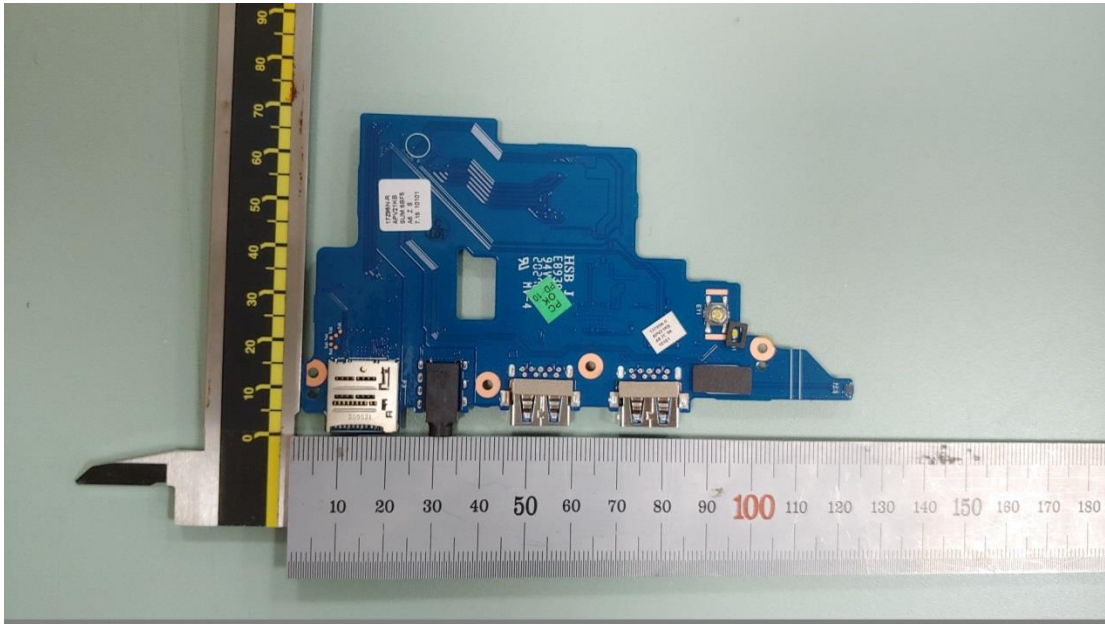

Figure 35
Internal View (Touch Pad, Front View)

Figure 36
Hannstar, Main Board, Front View

Figure 37
Hannstar, Main Board, Back View

Figure 38
Elec & Eltek, Main Board, Front View

Figure 39
Elec & Eltek, Main Board, Back View

Figure 40
i7-1165G7, CPU View

Figure 41
i5-1135G7, CPU View

Figure 42
Hannstar, WLAN SUB Board, Front View

*Figure 43
Hannstar, WLAN SUB Board, Back View*

*Figure 44
Elec & Eltek, WLAN SUB Board, Front View*

Figure 45
Elec & Eltek, WLAN SUB Board, Back View

Figure 46
WLAN Combo Card View

Figure 47
WLAN Combo Card, Remove Cover

Figure 48
Internal View (DC Fan)

Figure 49
LGD, M/N LP170WQ1(SP)(A1), LCD Panel, Front View