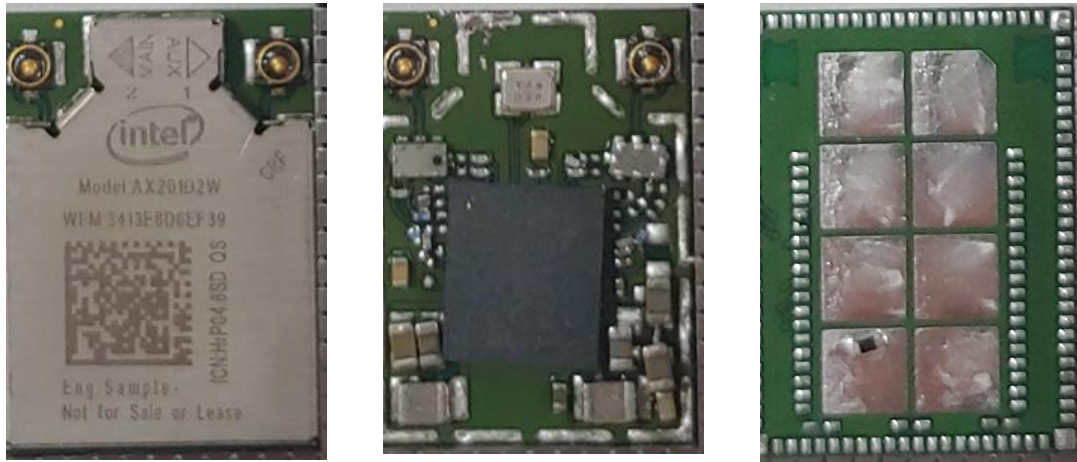

Figure 40
i7-1165G7, CPU View

Figure 41
i5-1135G7, CPU View

Figure 42
Hannstar, WLAN SUB Board, Front View

*Figure 43
Hannstar, WLAN SUB Board, Back View*

*Figure 44
Elec & Eltek, WLAN SUB Board, Front View*

Figure 45
Elec & Eltek, WLAN SUB Board, Back View

Figure 46
WLAN Combo Card View

Figure 47
WLAN Combo Card, Remove Cover

Figure 48
Internal View (DC Fan)

Figure 49
LGD, M/N LP170WQ1(SP)(A1), LCD Panel, Front View

Figure 50
LGD, M/N LP170WQ1(SP)(A1), LCD Panel, Back View

Figure 51
LGD, M/N LP170WQ1(SP)(A1), LCD Panel, Label View

Figure 52
LG (INPAQ), M/N WA-P-LBLB-04-068 WLAN Combo Antenna Position

Figure 53
LG (INPAQ), M/N WA-P-LBLB-04-068 WLAN Combo Antenna