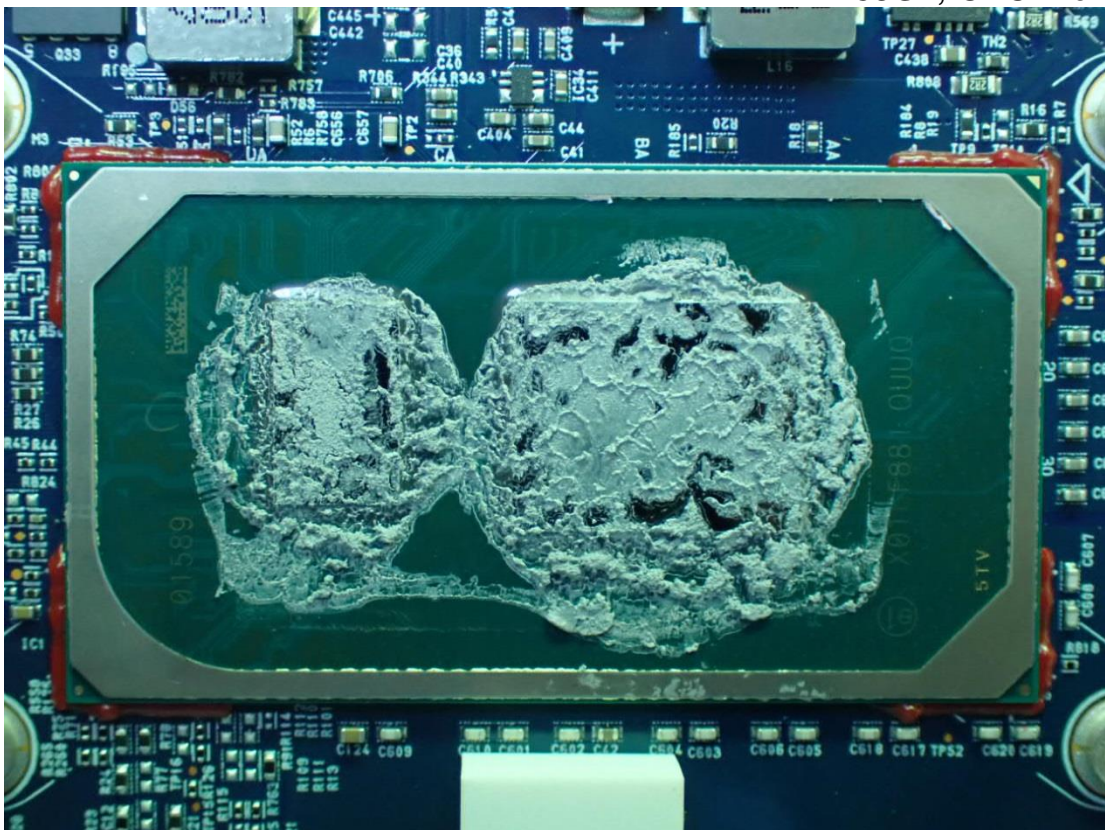

Figure 40
i7-1165G7, CPU View

Figure 41
i5-1135G7, CPU View

Figure 42
Hannstar, WLAN SUB Board, Front View

*Figure 43
Hannstar, WLAN SUB Board, Back View*

*Figure 44
Elec & Eltek, WLAN SUB Board, Front View*

Figure 45
Elec & Eltek, WLAN SUB Board, Back View

Figure 46
WLAN Combo Card View

Figure 47
WLAN Combo Card, Remove Cover

Figure 48
Internal View (DC Fan)

Figure 49
LGD, M/N LP170WQ1(SP)(A1), LCD Panel, Front View