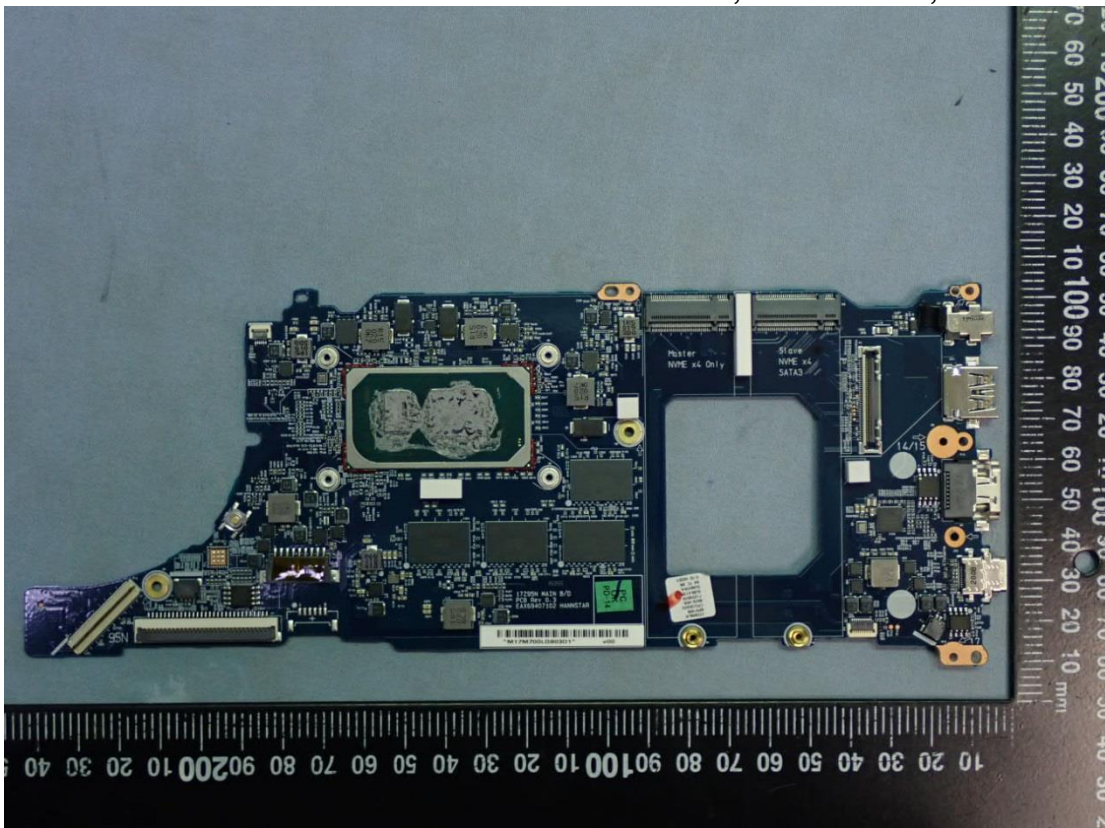

EUT Internal Photos

Figure 29
Internal View (White)

Figure 30
Internal View (Dark Silver)

Figure 31
Internal View (Removed Cover)

Figure 32
Internal View

Figure 33
Internal View

Figure 34
Internal View (Touch Pad, Back View)

Figure 35
Internal View (Touch Pad, Front View)

Figure 36
Hannstar, Main Board, Front View

Figure 37
Hannstar, Main Board, Back View

Figure 38
Elec & Eltek, Main Board, Front View

Figure 39
Elec & Eltek, Main Board, Back View

Figure 40
i7-1165G7, CPU View

Figure 41
i5-1135G7, CPU View

Figure 42
Hannstar, WLAN SUB Board, Front View

*Figure 43
Hannstar, WLAN SUB Board, Back View*

*Figure 44
Elec & Eltek, WLAN SUB Board, Front View*

Figure 45
Elec & Eltek, WLAN SUB Board, Back View

Figure 46
WLAN Combo Card View

Figure 47
WLAN Combo Card, Remove Cover

Figure 48
Internal View (DC Fan)

Figure 49
LGD, M/N LP170WQ1(SP)(A1), LCD Panel, Front View