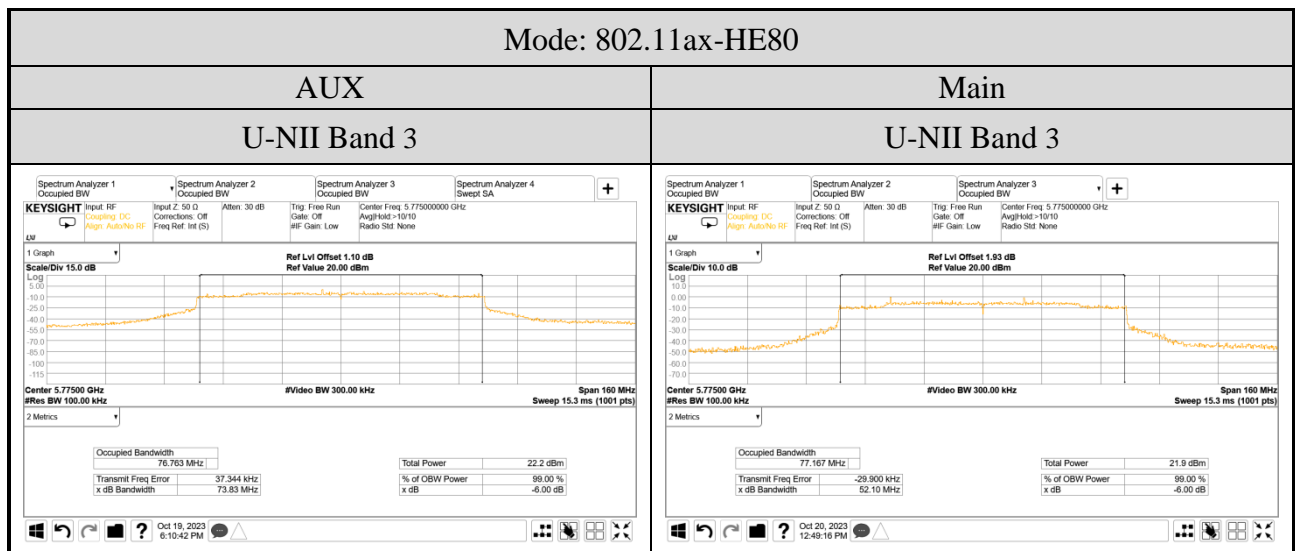

● For Emission (6dB) Bandwidth (U-NII Band 3)

● For Occupied (99%) Bandwidth