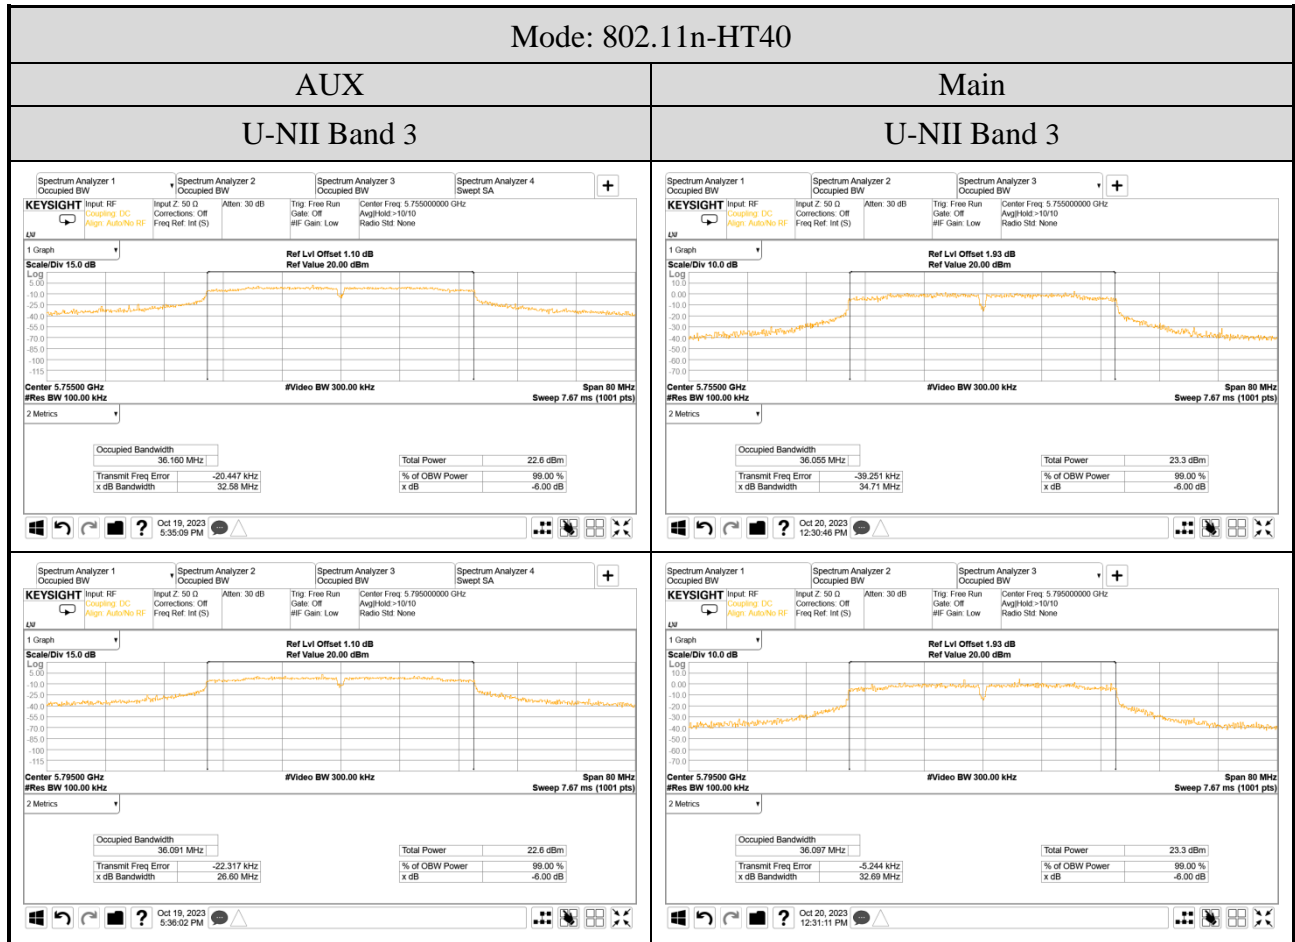

● For Emission (6dB) Bandwidth (U-NII Band 3)

● For Occupied (99%) Bandwidth