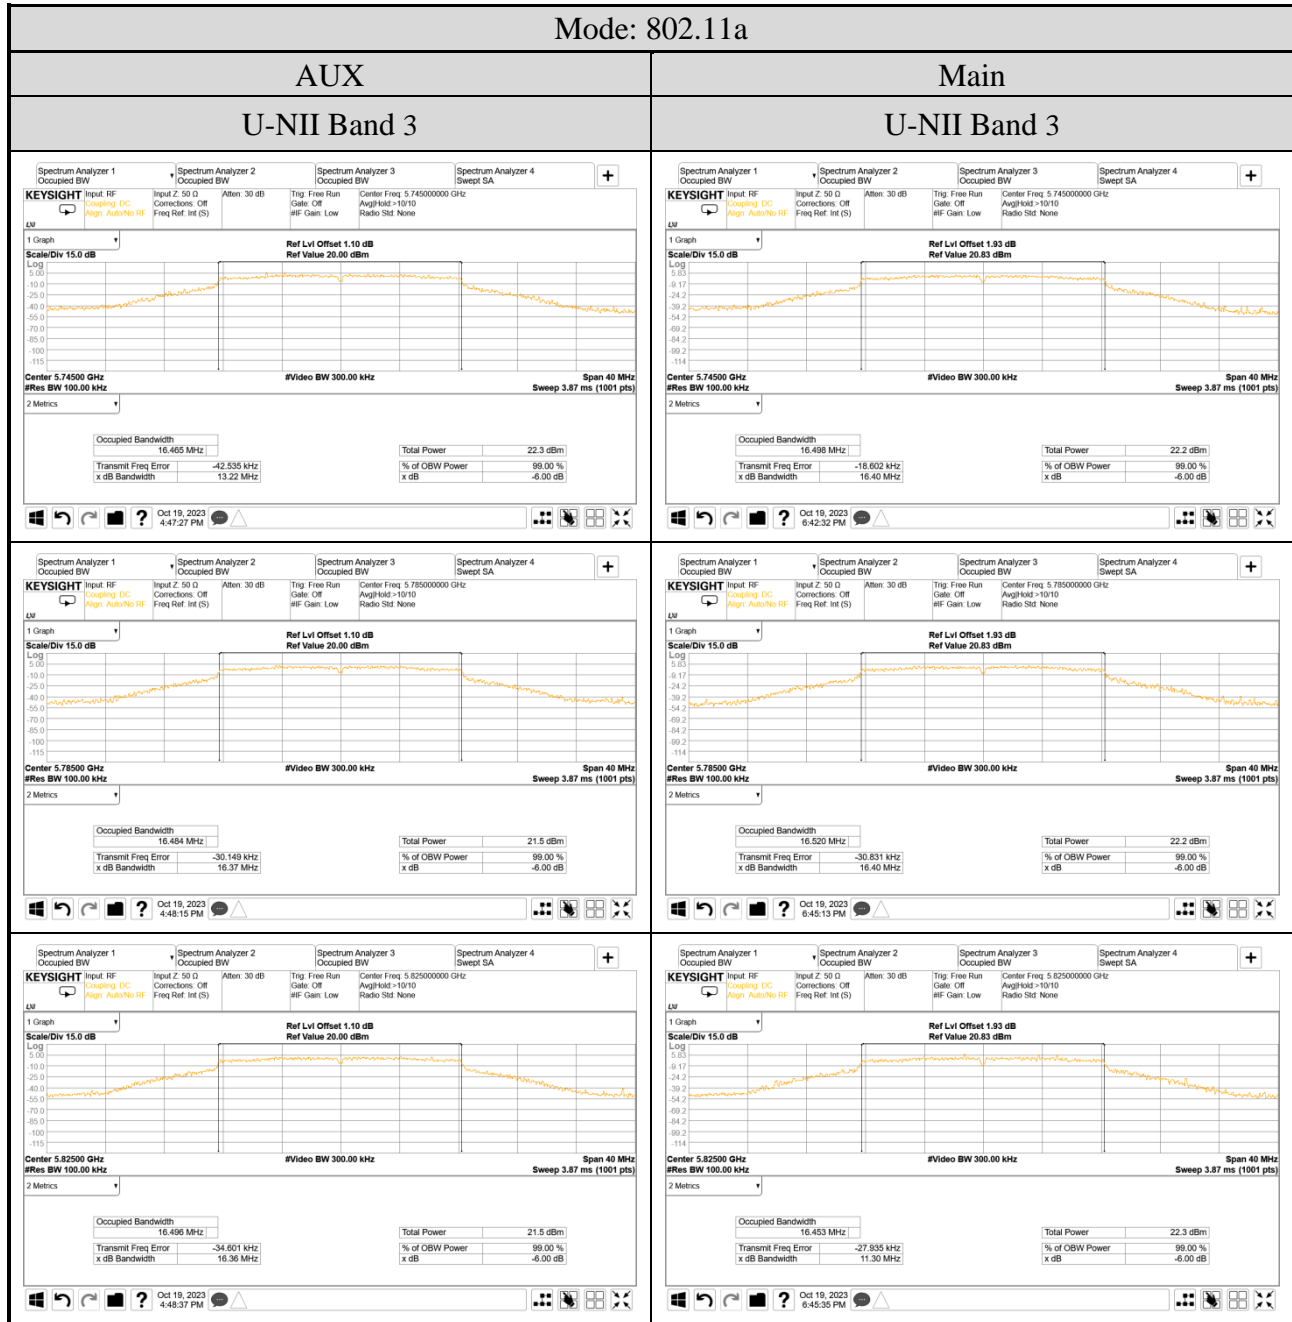

● For Emission (6dB) Bandwidth (U-NII Band 3)

● For Occupied (99%) Bandwidth