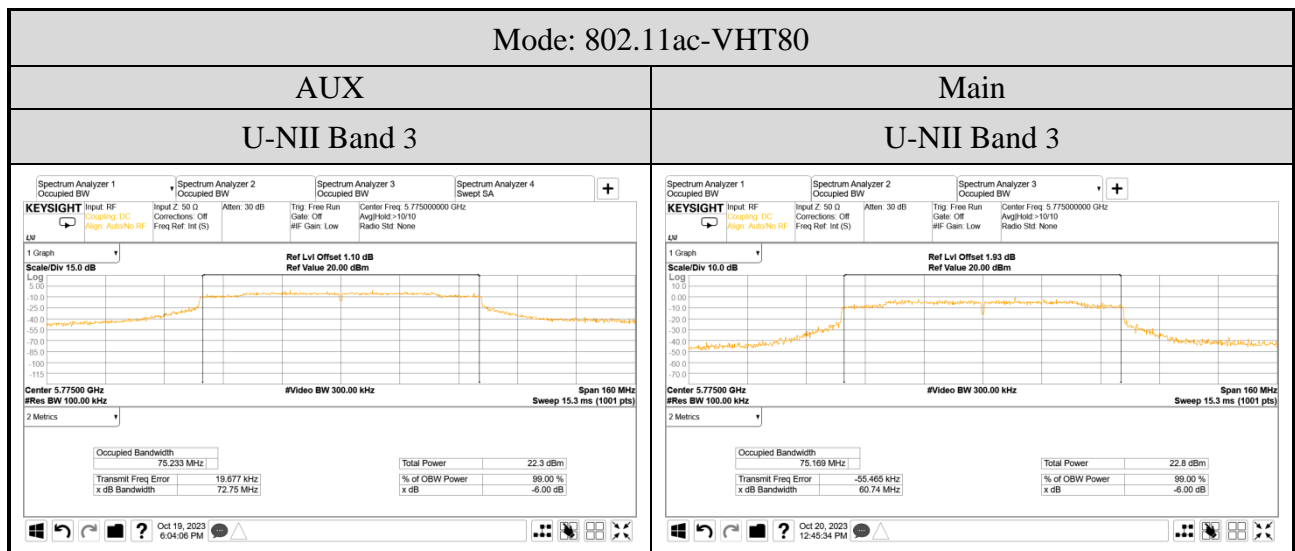

● For Emission (6dB) Bandwidth (U-NII Band 3)

● For Occupied (99%) Bandwidth