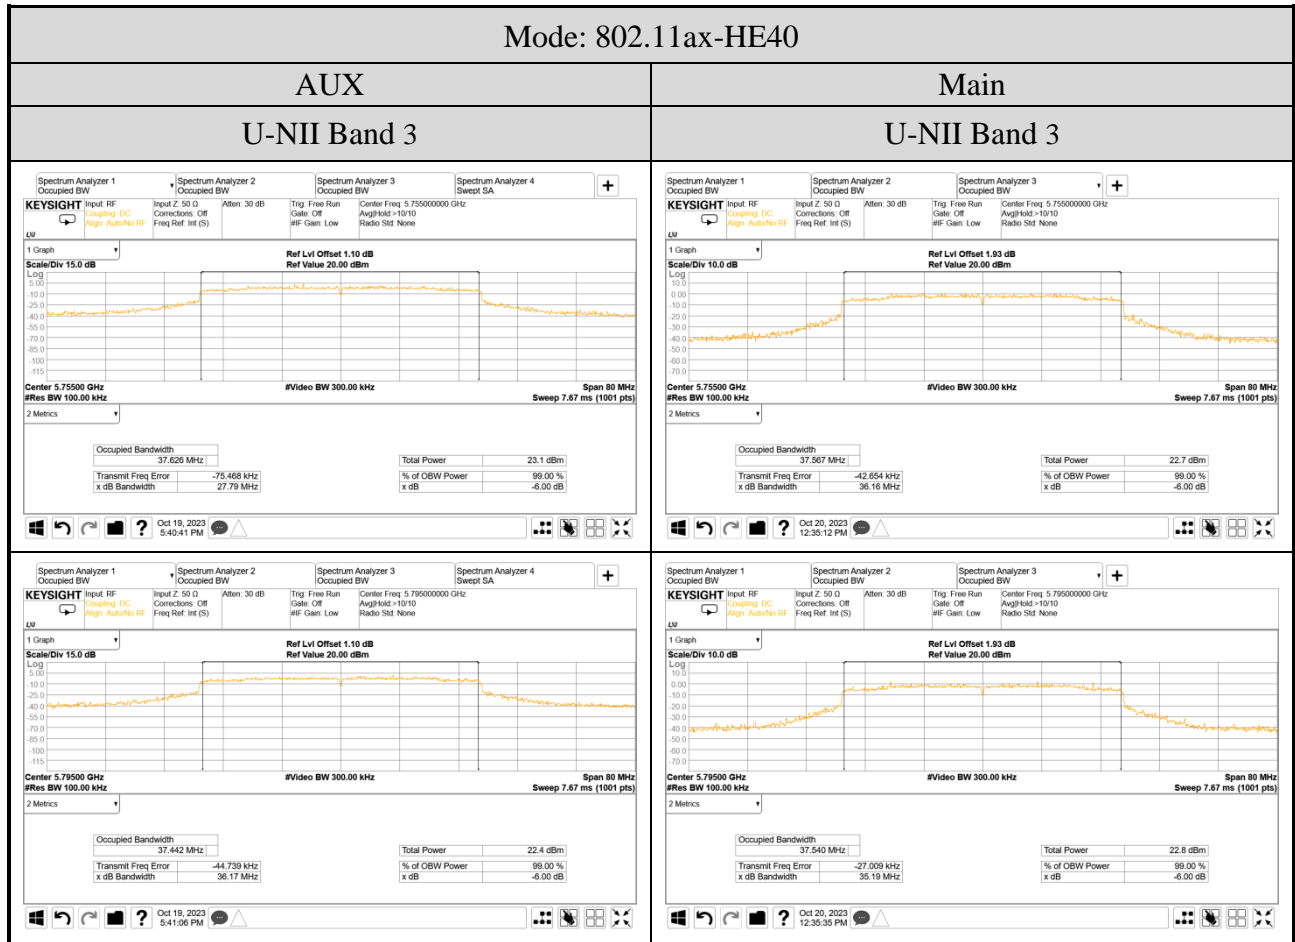

● For Emission (6dB) Bandwidth (U-NII Band 3)

● For Occupied (99%) Bandwidth