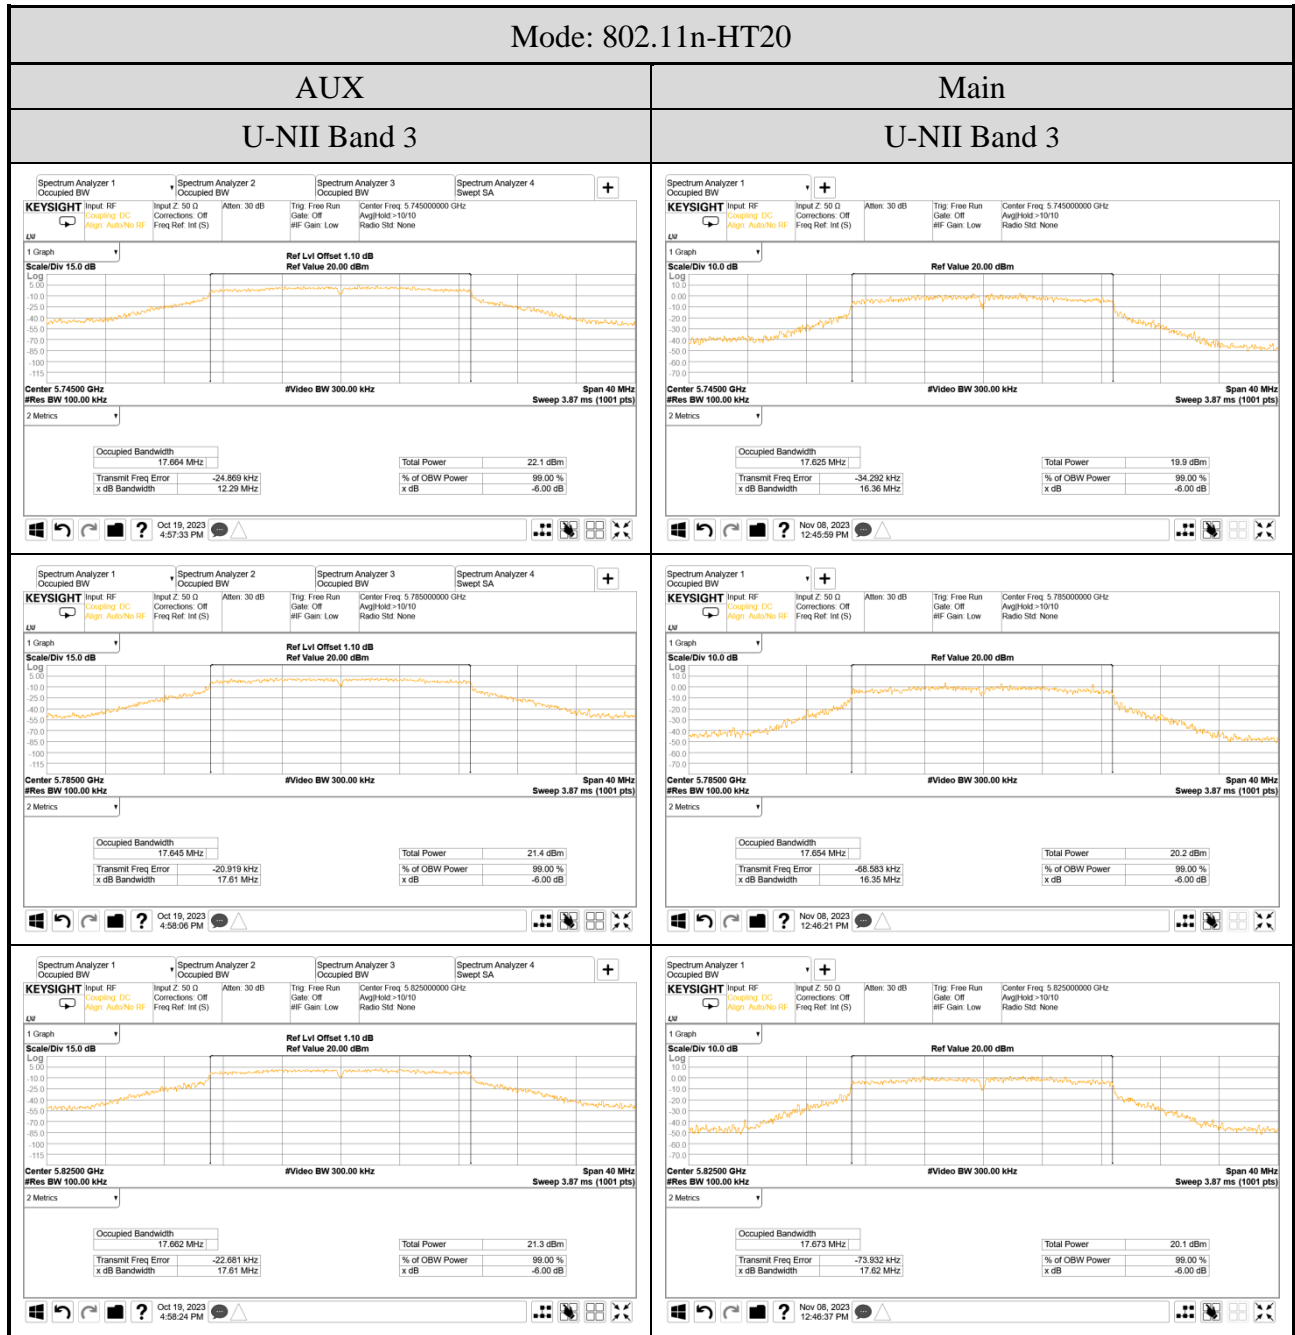

● For Emission (6dB) Bandwidth (U-NII Band 3)

● For Occupied (99%) Bandwidth