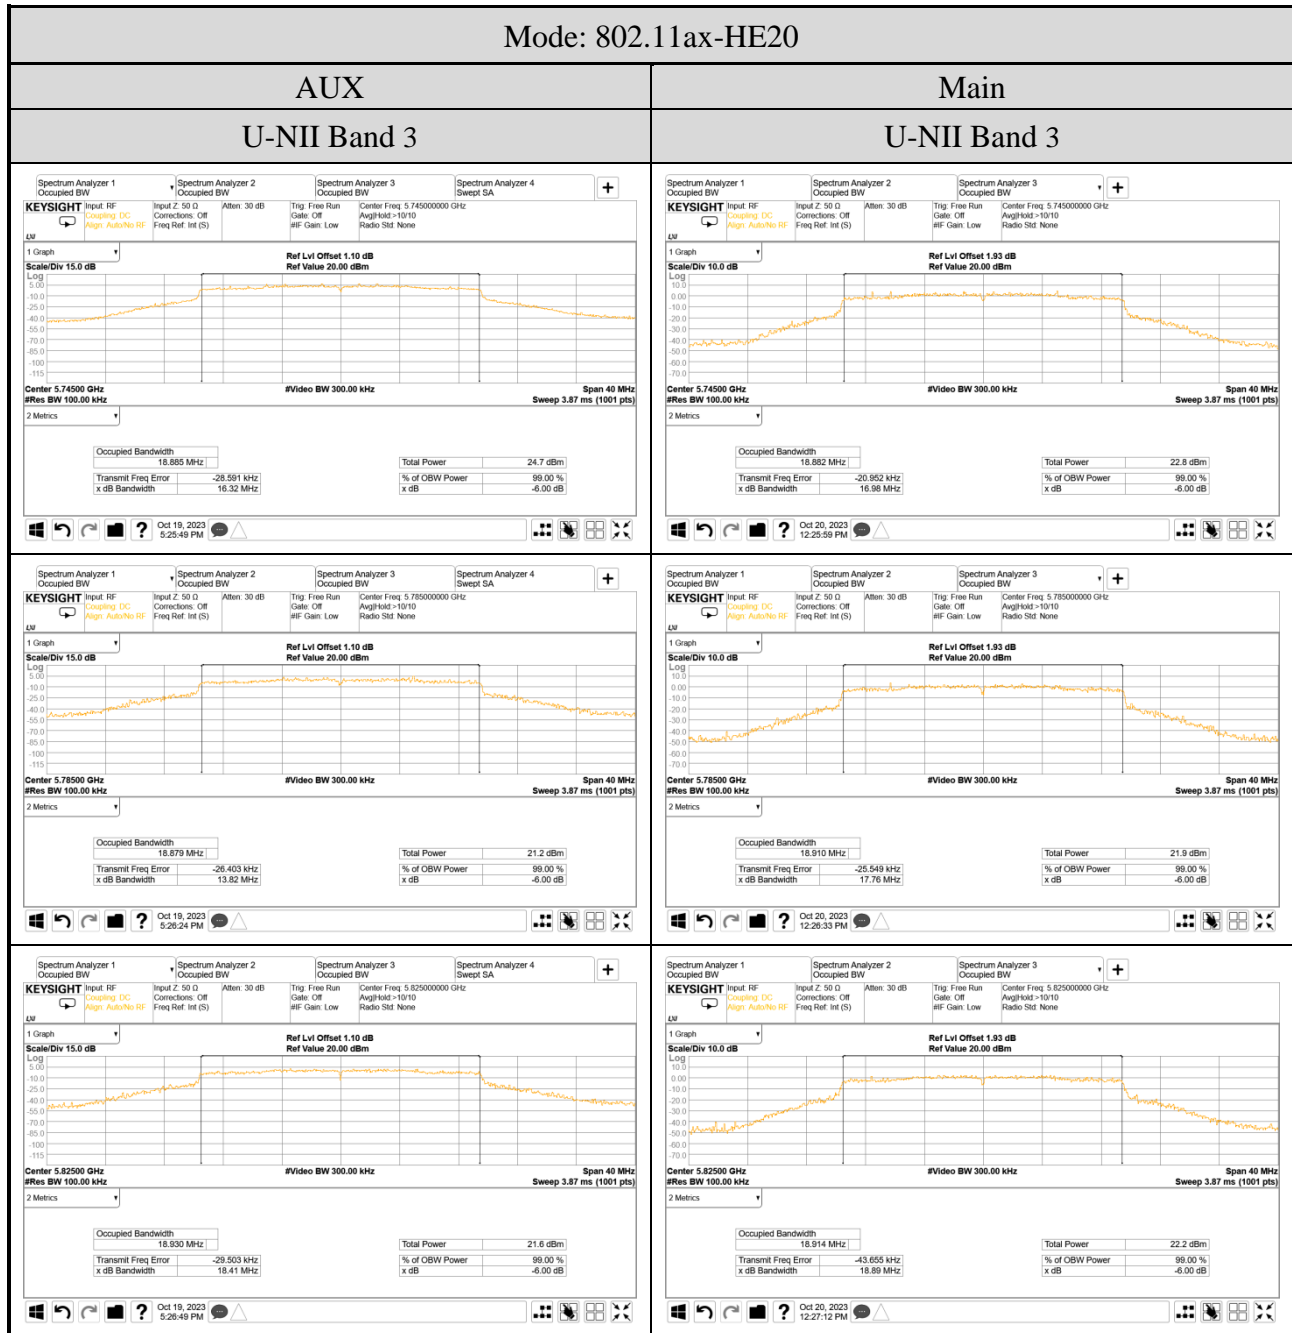

● For Emission (6dB) Bandwidth (U-NII Band 3)

● For Occupied (99%) Bandwidth