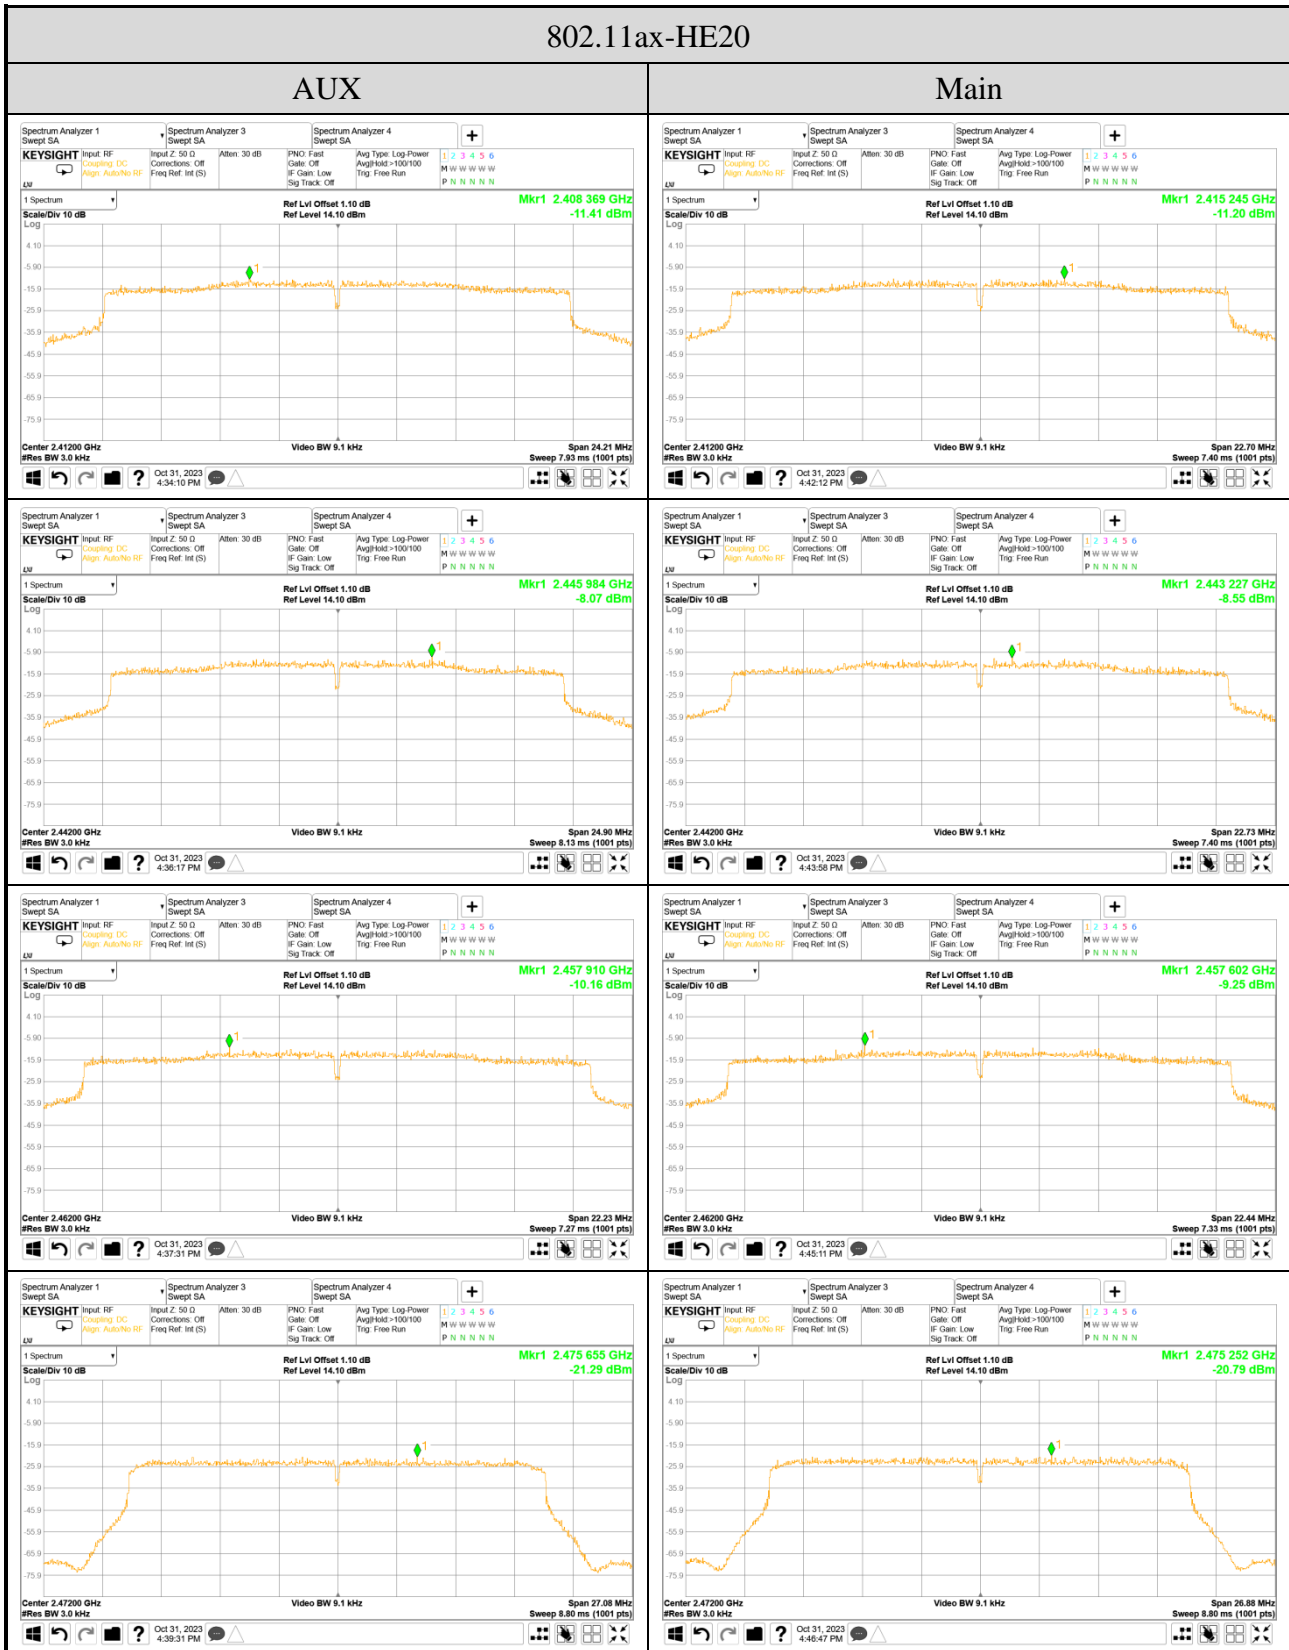

A.6.2 Measurement Plots

Note: All results have been included cable loss.

Note: All results have been included cable loss.

802.11n-HT20

Note: All results have been included cable loss.

802.11n-HT40

Note: All results have been included cable loss.

802.11ax-HE20

Note: All results have been included cable loss.

Note: All results have been included cable loss.

Note: All results have been included cable loss.

Note: All results have been included cable loss.

Note: All results have been included cable loss.

Note: All results have been included cable loss.

Note: All results have been included cable loss.