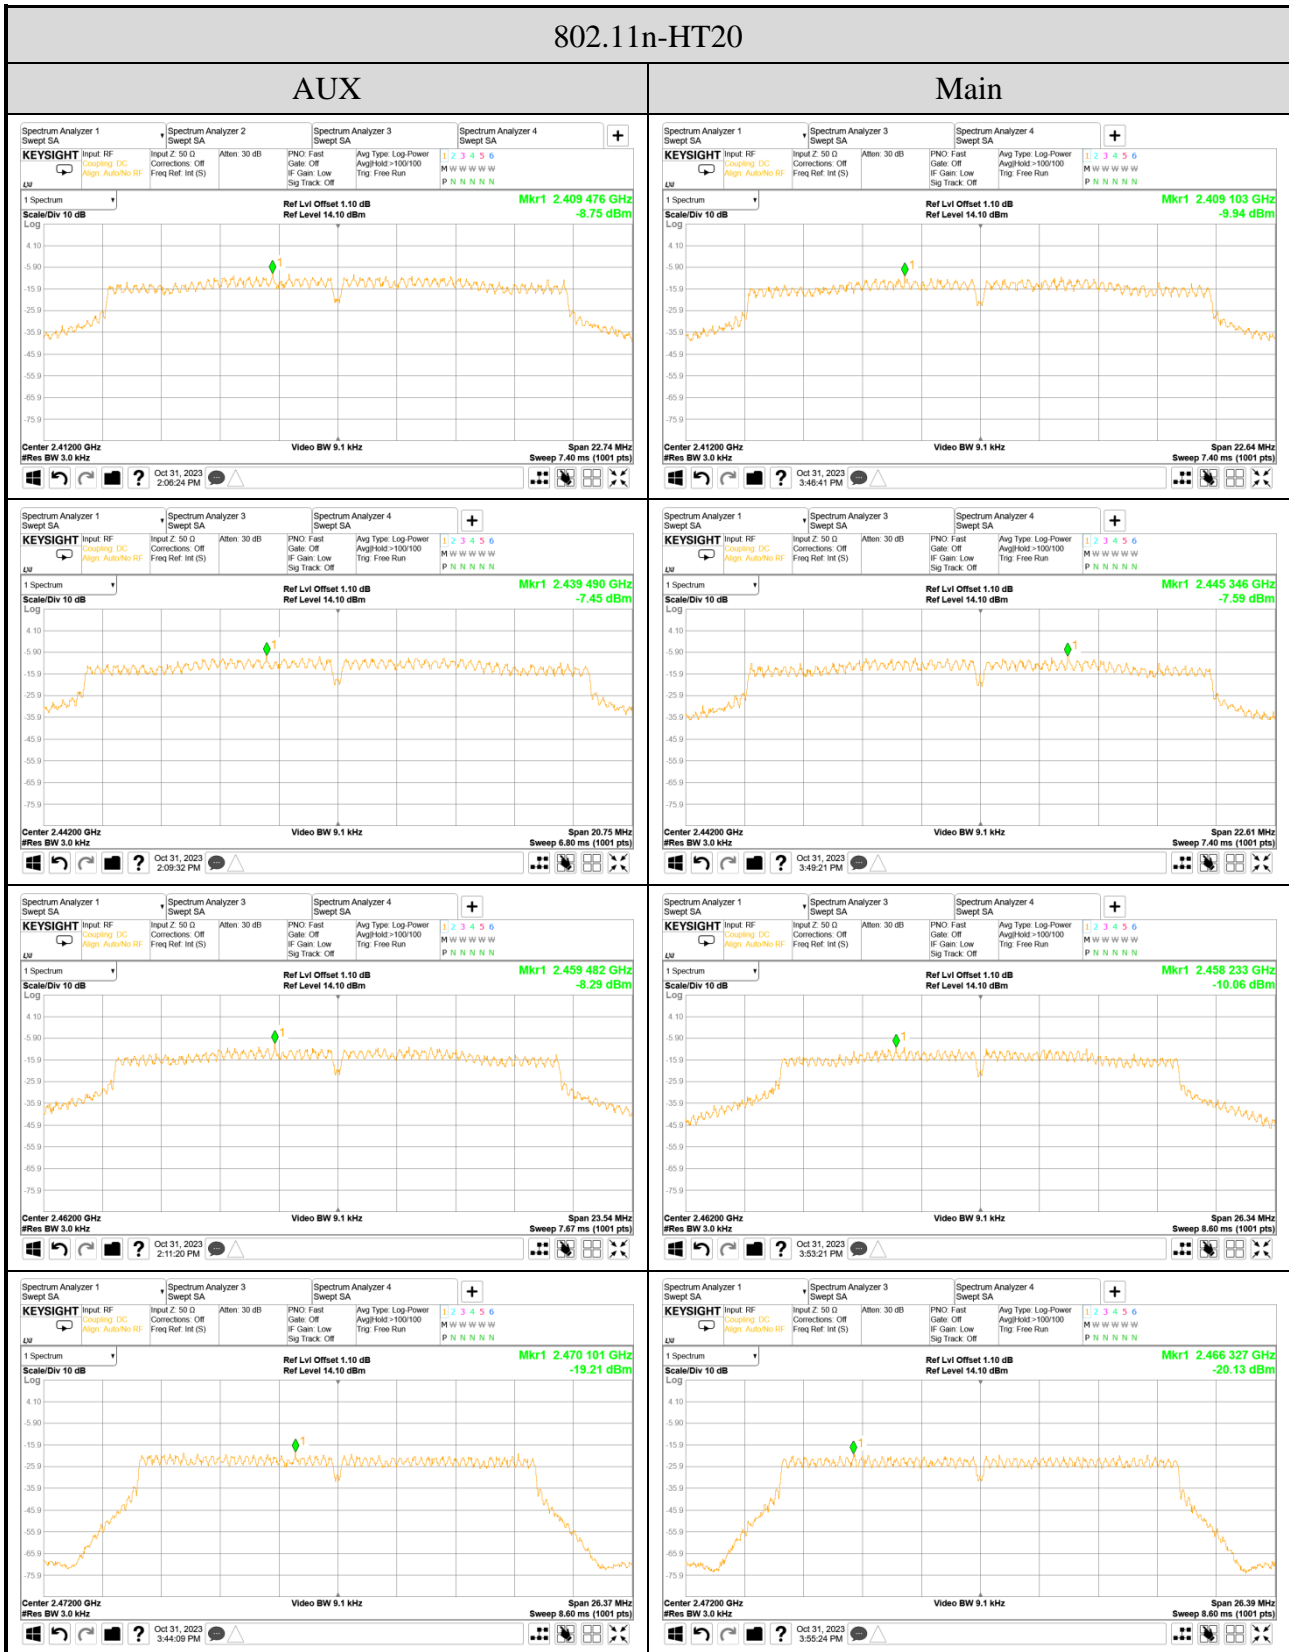

A.6.2 Measurement Plots

Note: All results have been included cable loss.

Note: All results have been included cable loss.

802.11n-HT20

Note: All results have been included cable loss.

802.11n-HT40

Note: All results have been included cable loss.

802.11ax-HE20

Note: All results have been included cable loss.

Note: All results have been included cable loss.

Note: All results have been included cable loss.

Note: All results have been included cable loss.

Note: All results have been included cable loss.

Note: All results have been included cable loss.

Note: All results have been included cable loss.