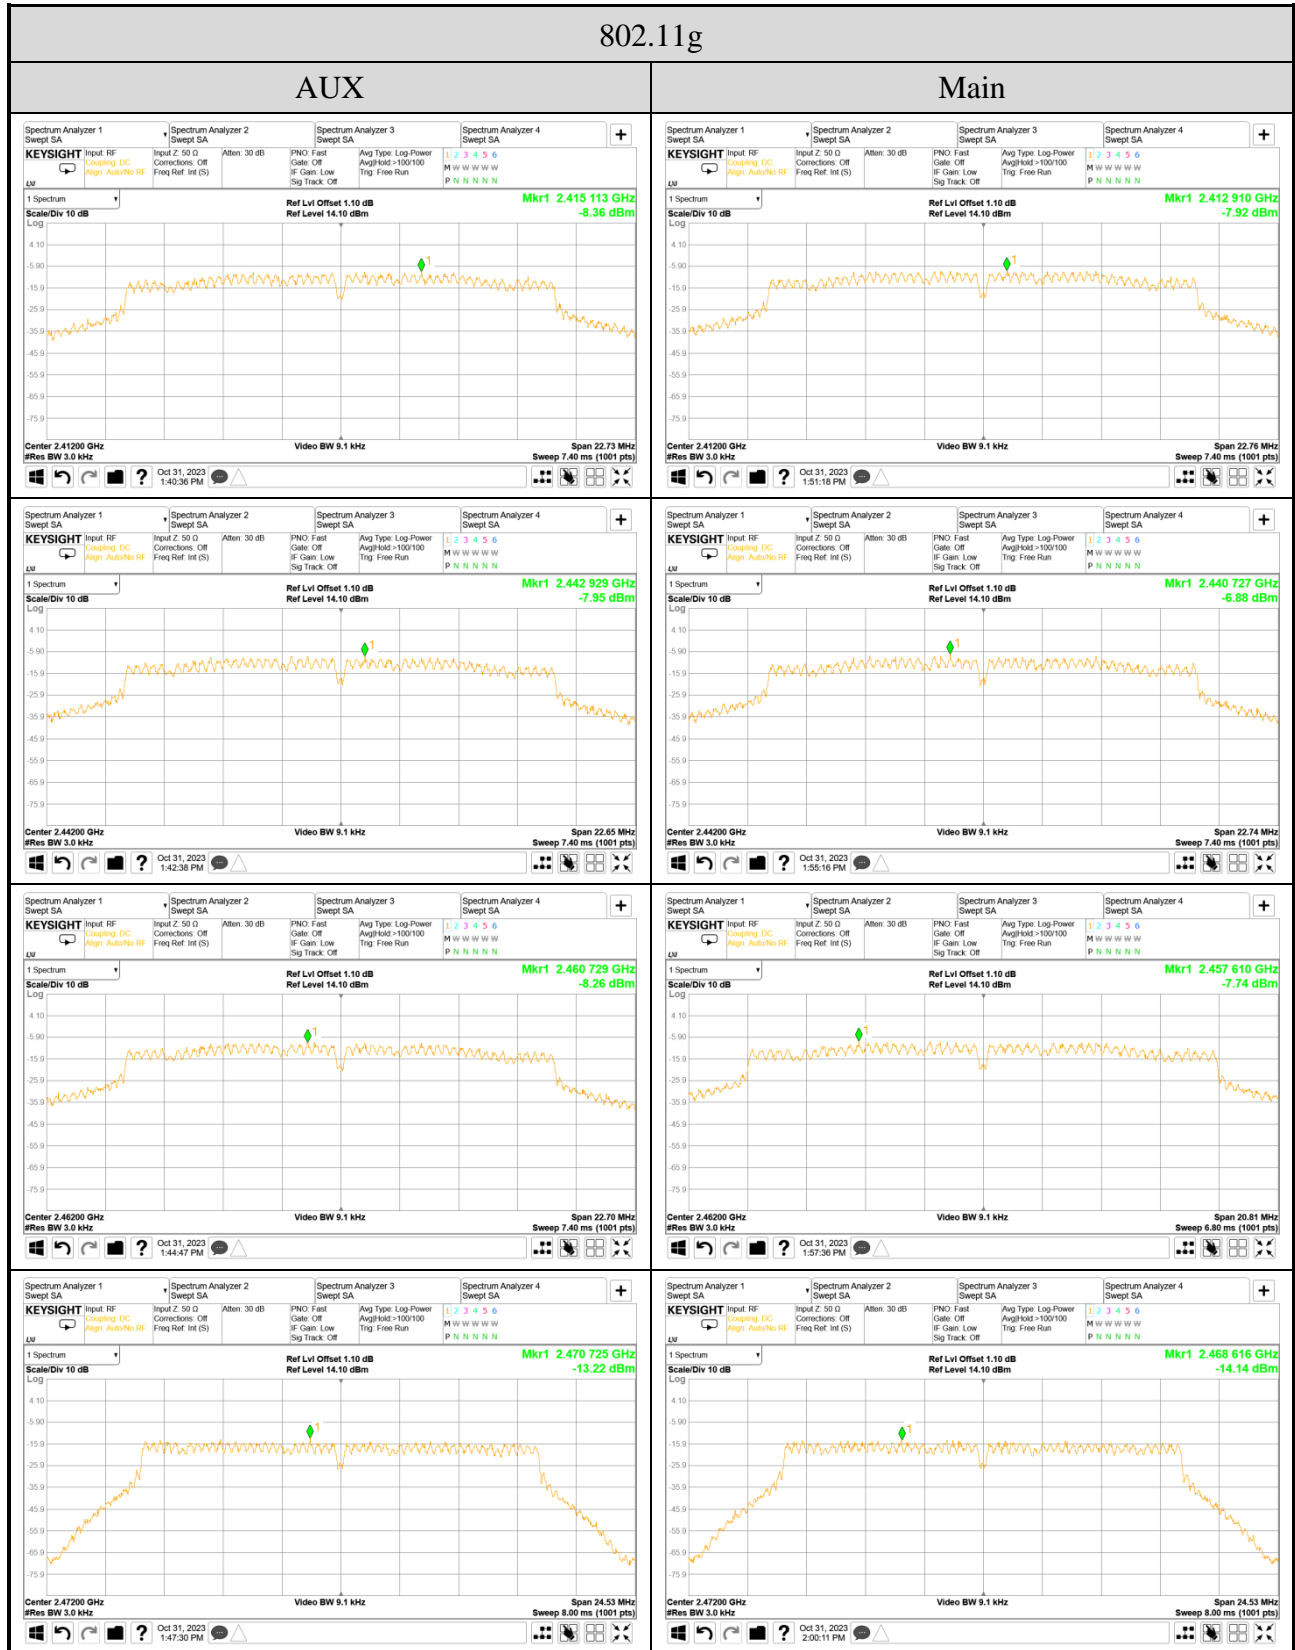

A.6.2 Measurement Plots

Note: All results have been included cable loss.

Note: All results have been included cable loss.

802.11n-HT20

Note: All results have been included cable loss.

802.11n-HT40

Note: All results have been included cable loss.

802.11ax-HE20

Note: All results have been included cable loss.

Note: All results have been included cable loss.

Note: All results have been included cable loss.

Note: All results have been included cable loss.

Note: All results have been included cable loss.

Note: All results have been included cable loss.

Note: All results have been included cable loss.