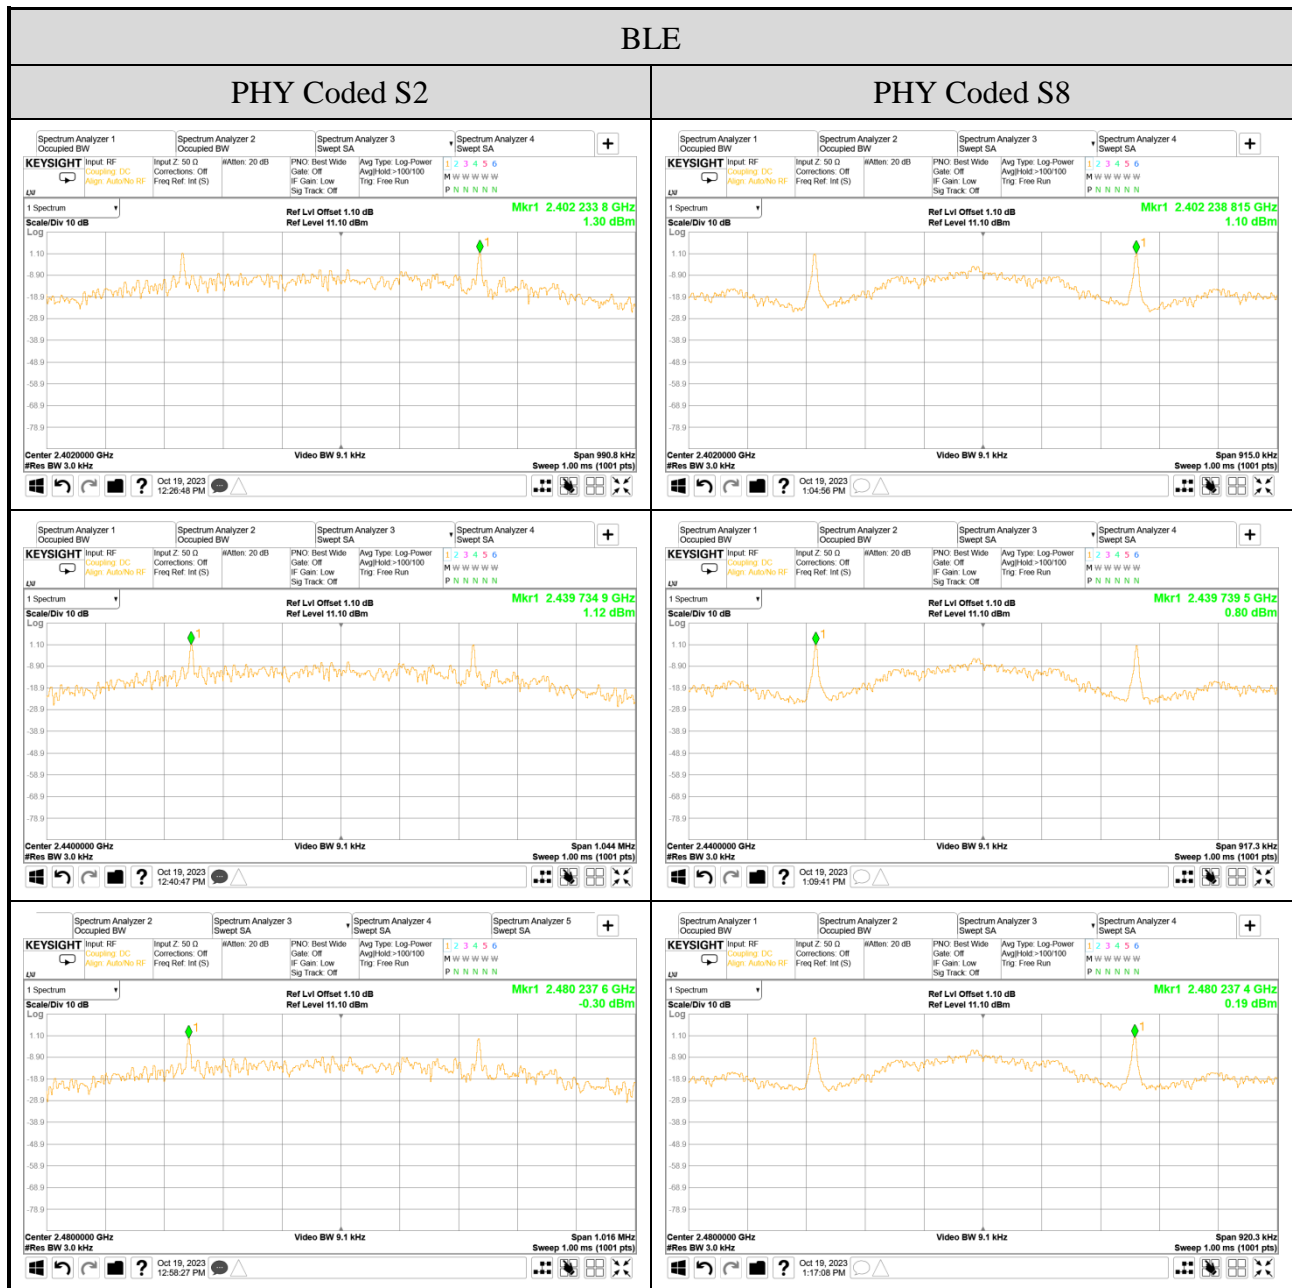

A.6.2 Measurement Plots

Note: All results have been included cable loss.

Note: All results have been included cable loss.

802.11n-HT20

Note: All results have been included cable loss.

802.11n-HT40

Note: All results have been included cable loss.

802.11ax-HE20

Note: All results have been included cable loss.

Note: All results have been included cable loss.

Note: All results have been included cable loss.

Note: All results have been included cable loss.

Note: All results have been included cable loss.

Note: All results have been included cable loss.

Note: All results have been included cable loss.