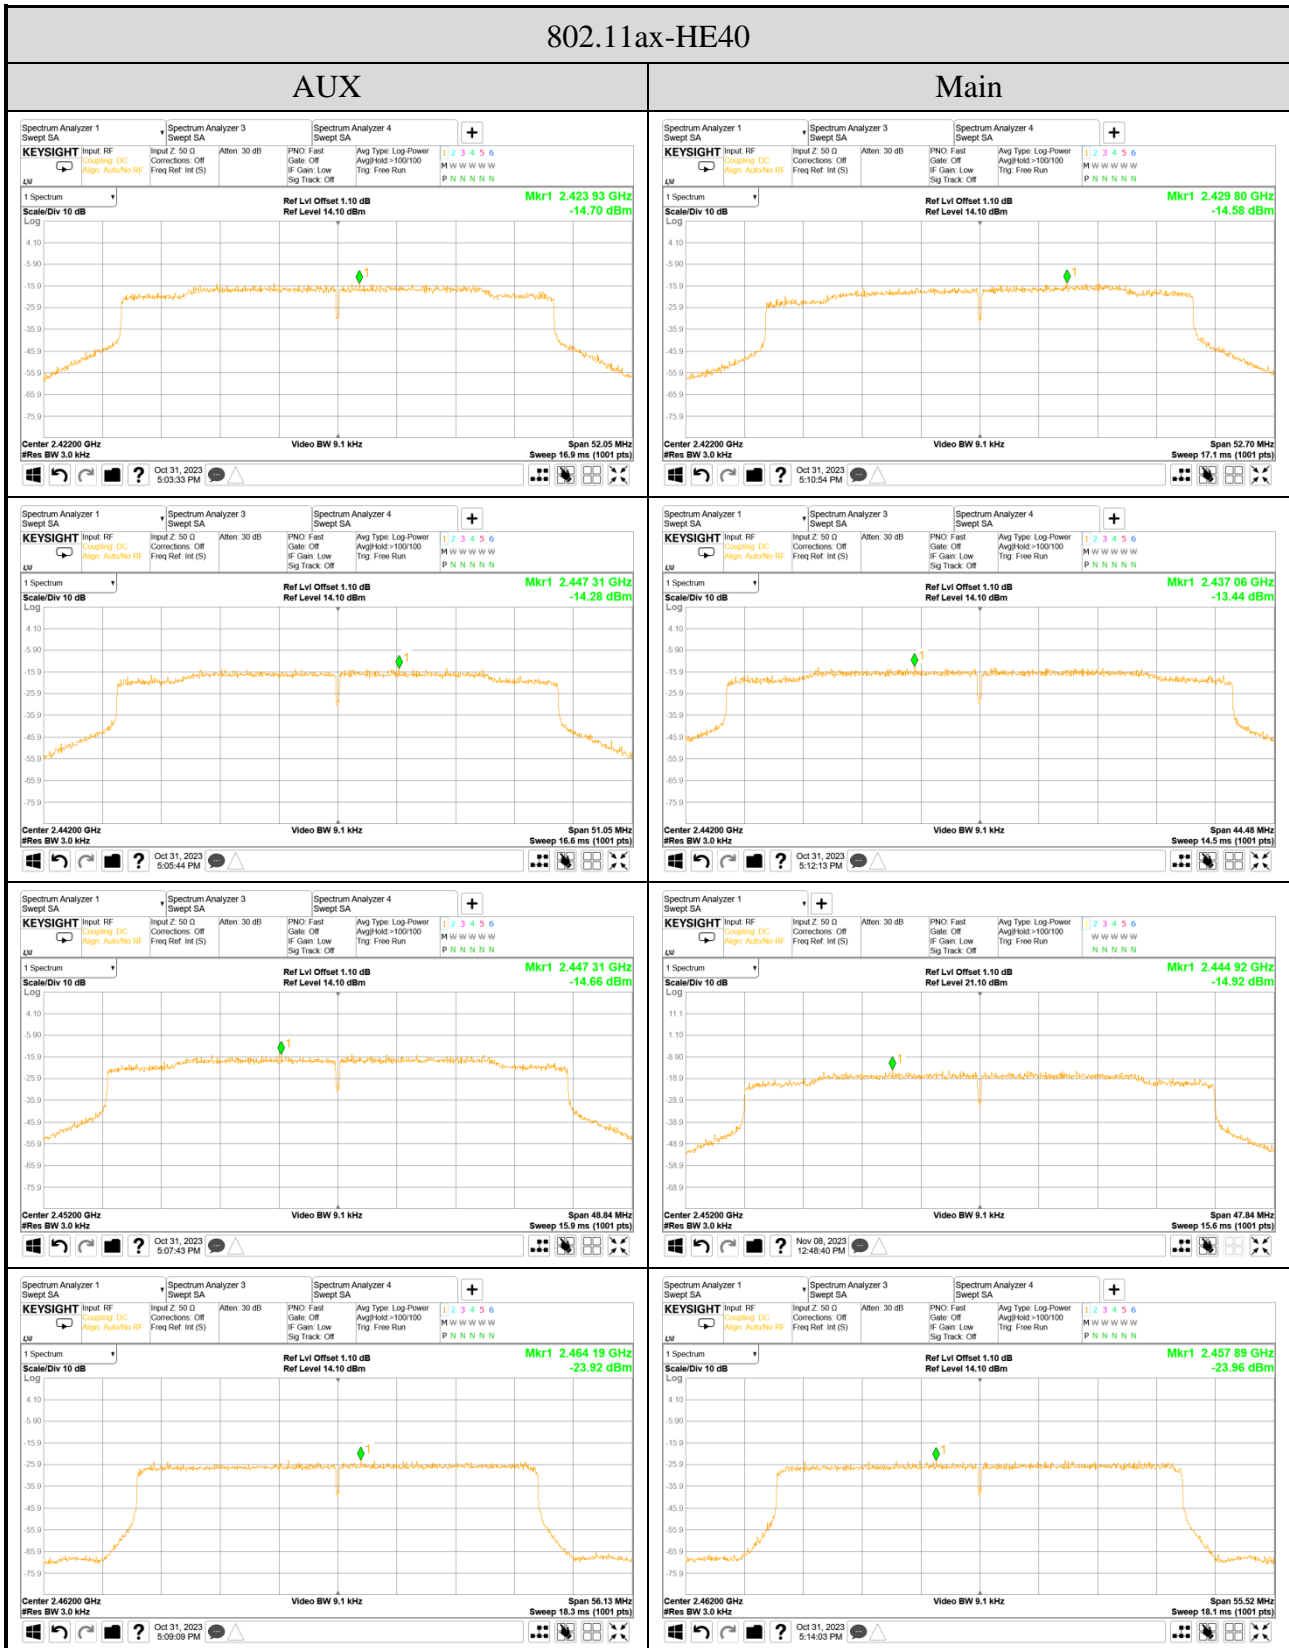

A.6.2 Measurement Plots

Note: All results have been included cable loss.

Note: All results have been included cable loss.

802.11n-HT20

Note: All results have been included cable loss.

802.11n-HT40

Note: All results have been included cable loss.

802.11ax-HE20

Note: All results have been included cable loss.

Note: All results have been included cable loss.

Note: All results have been included cable loss.

Note: All results have been included cable loss.

Note: All results have been included cable loss.

Note: All results have been included cable loss.

Note: All results have been included cable loss.