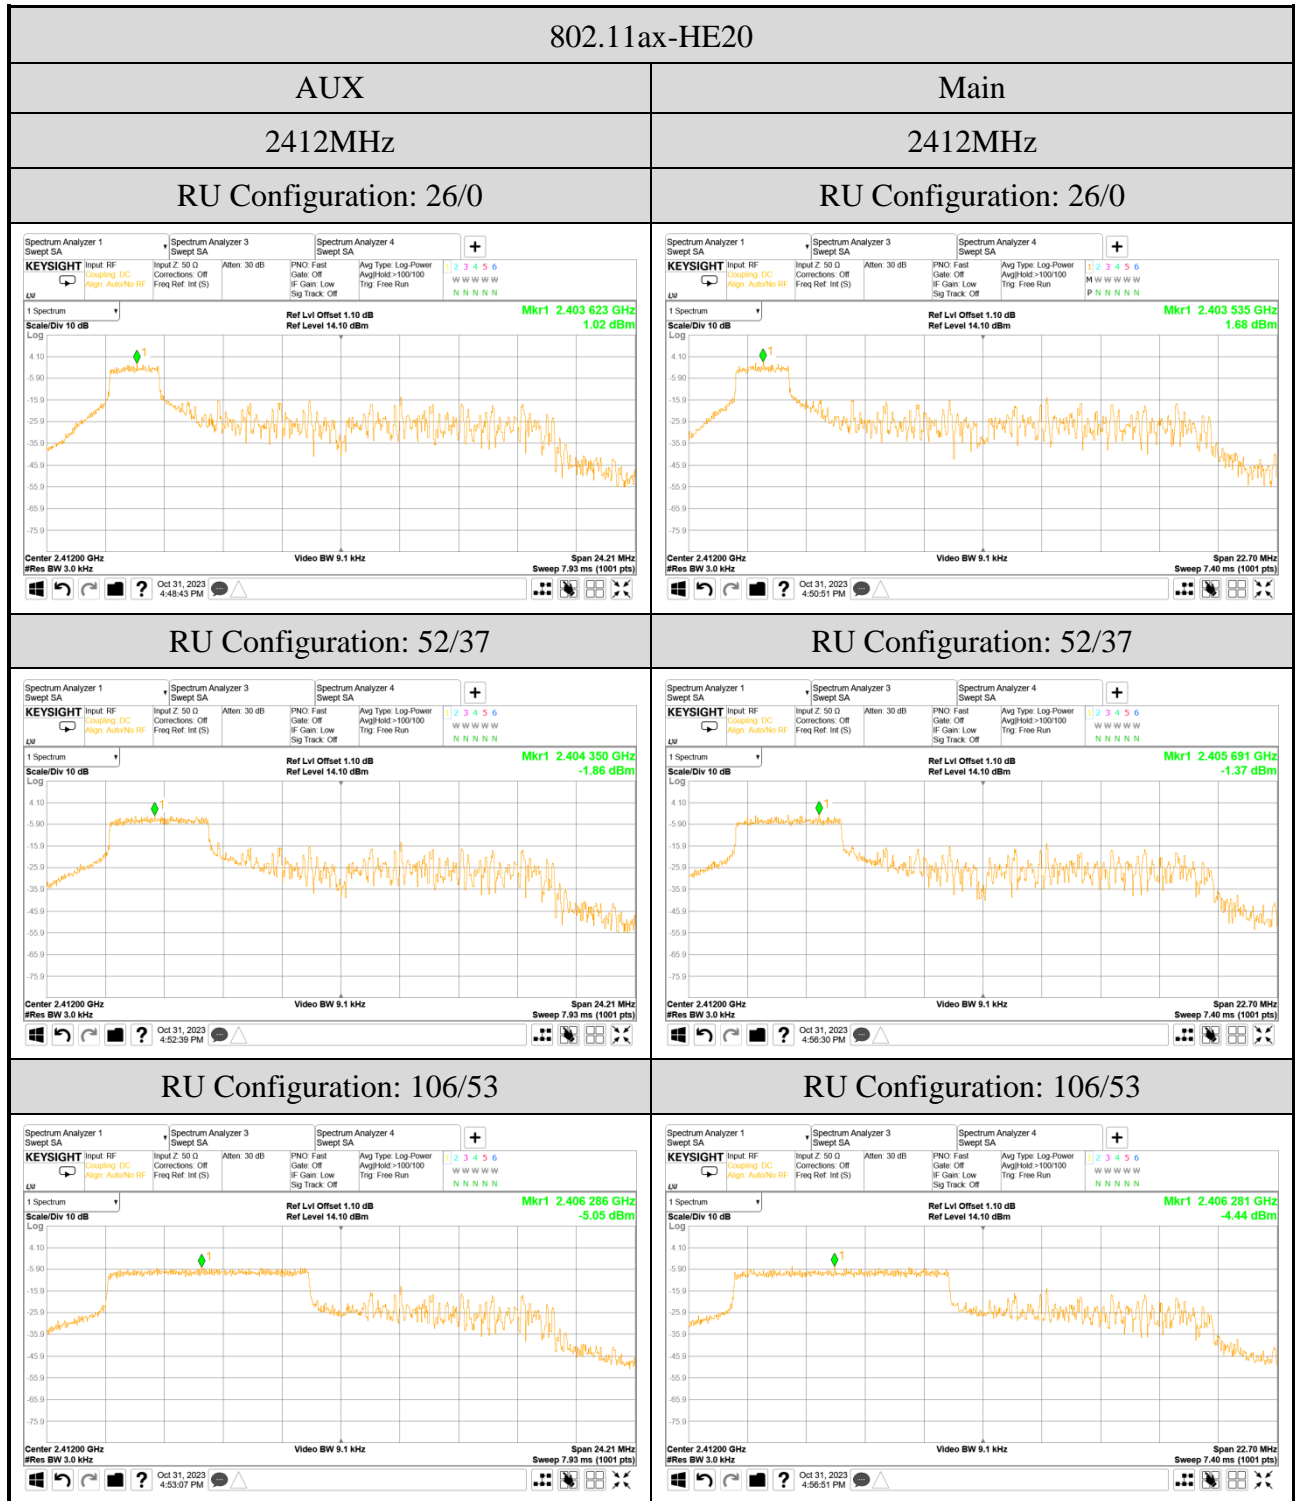

A.6.2 Measurement Plots

Note: All results have been included cable loss.

Note: All results have been included cable loss.

802.11n-HT20

Note: All results have been included cable loss.

802.11n-HT40

Note: All results have been included cable loss.

802.11ax-HE20

Note: All results have been included cable loss.

Note: All results have been included cable loss.

Note: All results have been included cable loss.

Note: All results have been included cable loss.

Note: All results have been included cable loss.

Note: All results have been included cable loss.

Note: All results have been included cable loss.