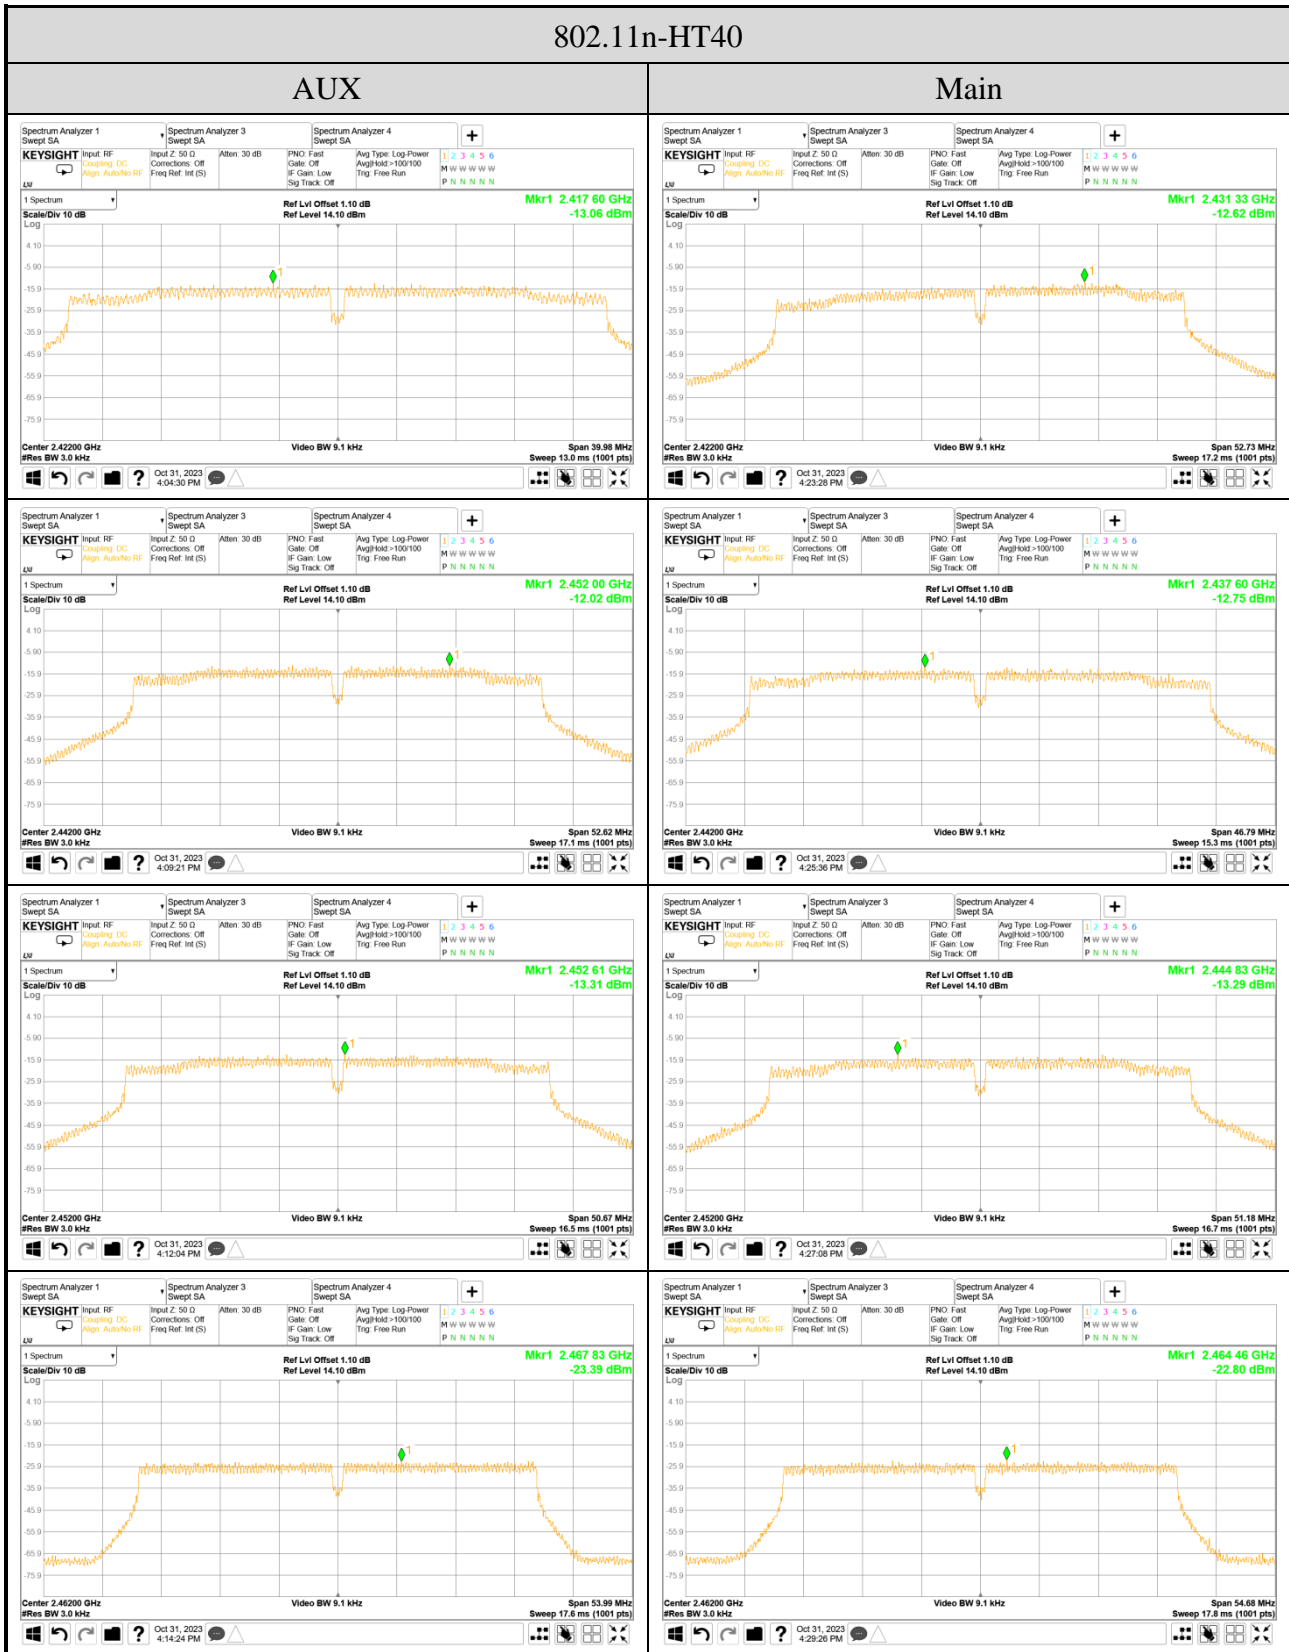

A.6.2 Measurement Plots

Note: All results have been included cable loss.

Note: All results have been included cable loss.

802.11n-HT20

Note: All results have been included cable loss.

802.11n-HT40

Note: All results have been included cable loss.

802.11ax-HE20

Note: All results have been included cable loss.

Note: All results have been included cable loss.

Note: All results have been included cable loss.

Note: All results have been included cable loss.

Note: All results have been included cable loss.

Note: All results have been included cable loss.

Note: All results have been included cable loss.