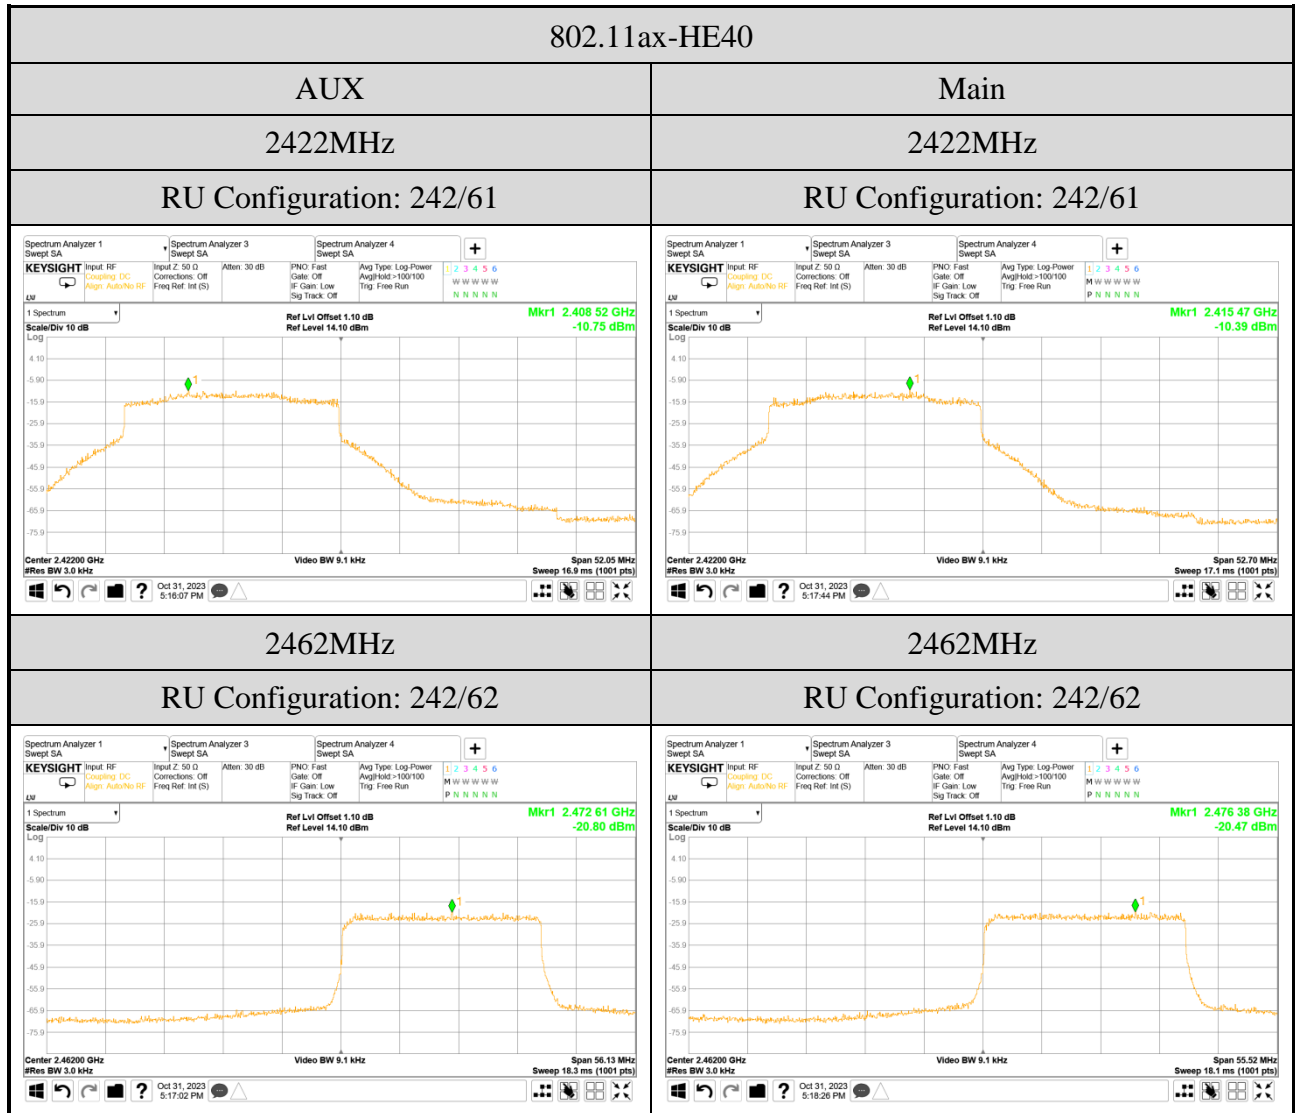

A.6.2 Measurement Plots

Note: All results have been included cable loss.

Note: All results have been included cable loss.

802.11n-HT20

Note: All results have been included cable loss.

802.11n-HT40

Note: All results have been included cable loss.

802.11ax-HE20

Note: All results have been included cable loss.

Note: All results have been included cable loss.

Note: All results have been included cable loss.

Note: All results have been included cable loss.

Note: All results have been included cable loss.

Note: All results have been included cable loss.

Note: All results have been included cable loss.