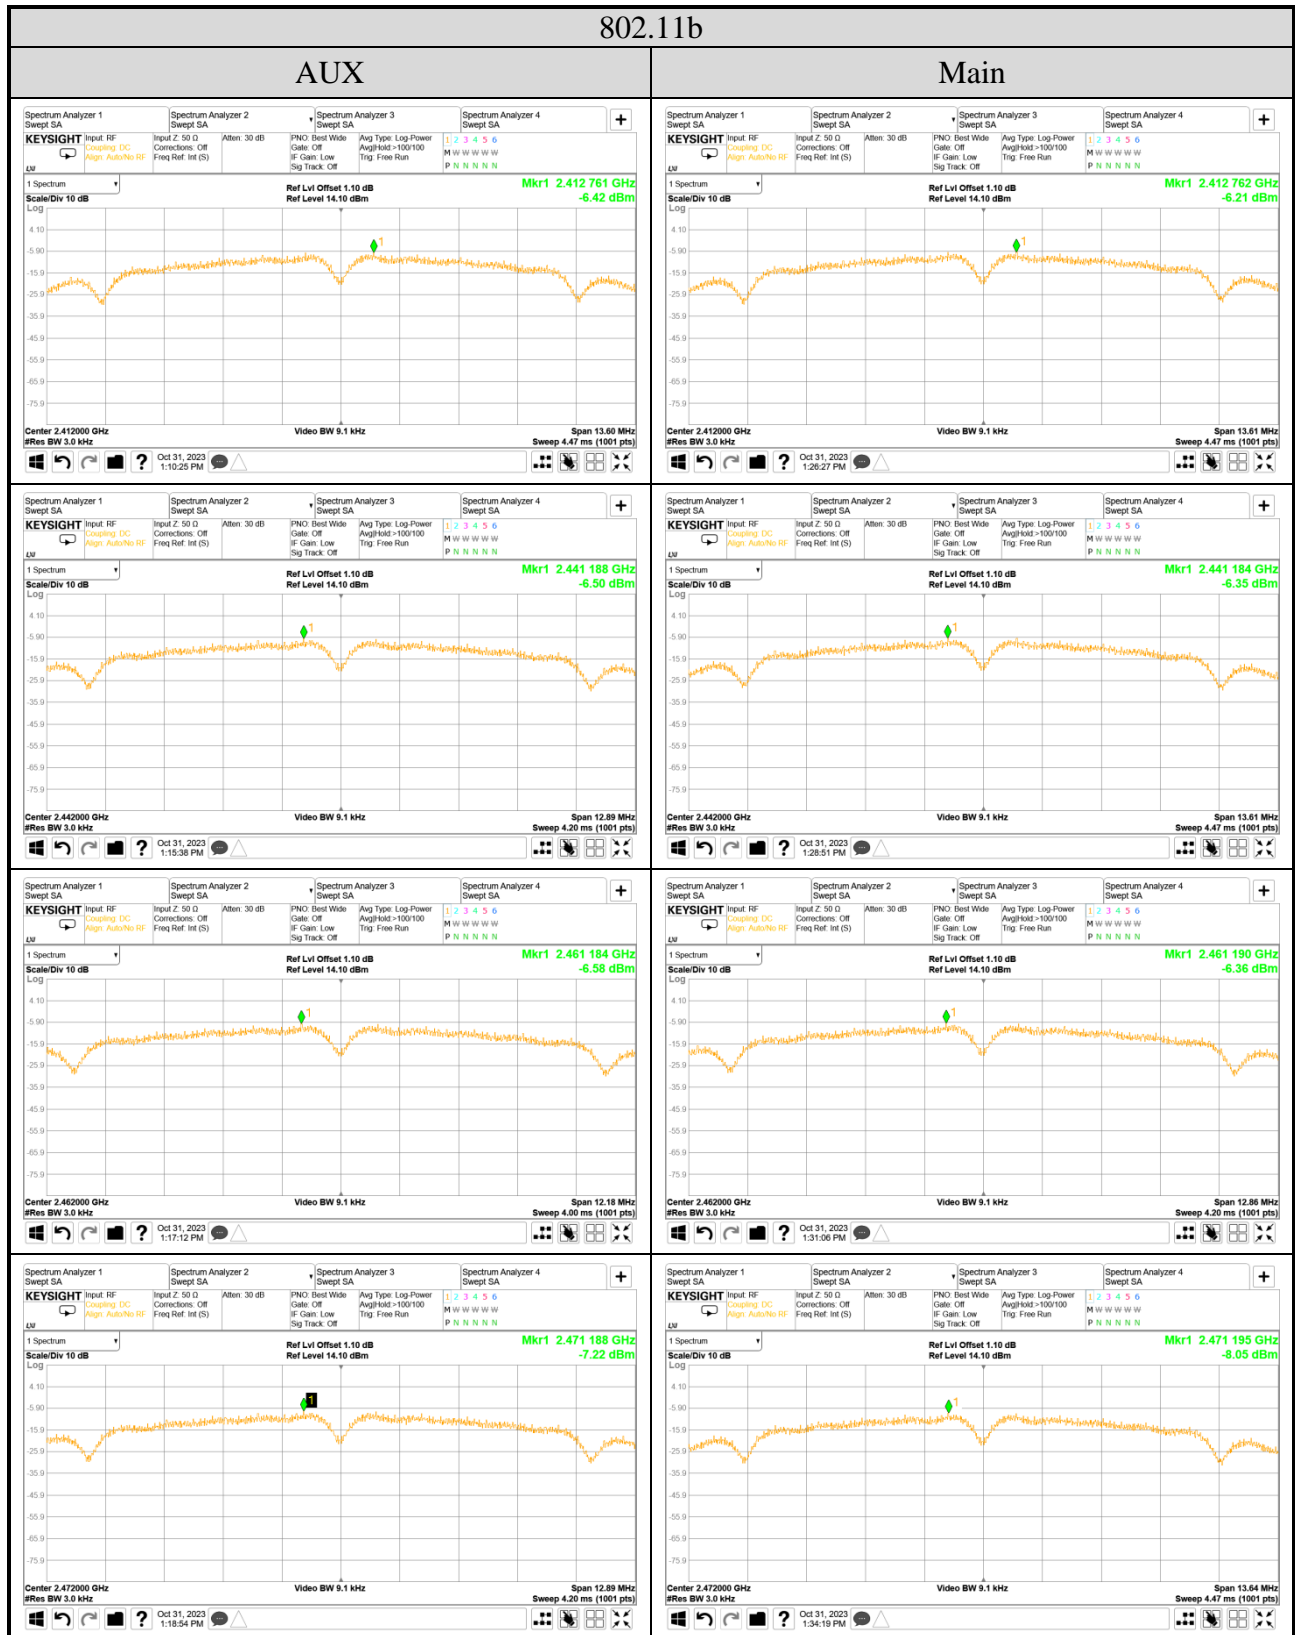

A.6.2 Measurement Plots

Note: All results have been included cable loss.

Note: All results have been included cable loss.

802.11n-HT20

Note: All results have been included cable loss.

802.11n-HT40

Note: All results have been included cable loss.

802.11ax-HE20

Note: All results have been included cable loss.

Note: All results have been included cable loss.

Note: All results have been included cable loss.

Note: All results have been included cable loss.

Note: All results have been included cable loss.

Note: All results have been included cable loss.

Note: All results have been included cable loss.