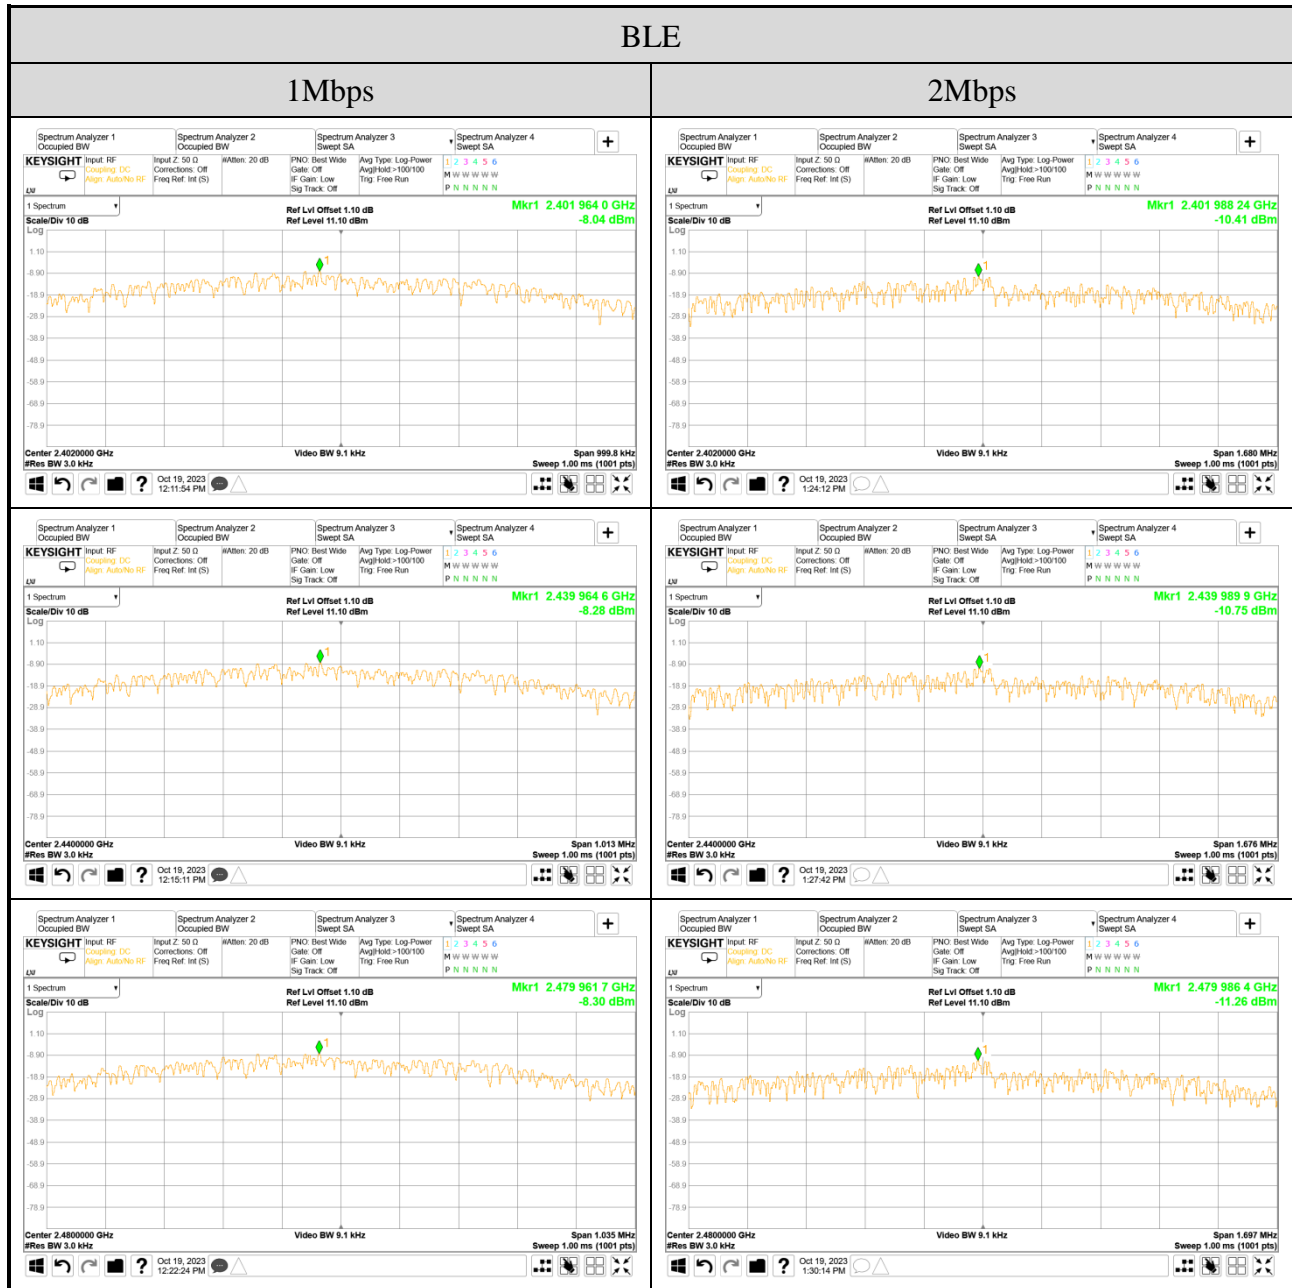

A.6.2 Measurement Plots

Note: All results have been included cable loss.

Note: All results have been included cable loss.

802.11n-HT20

Note: All results have been included cable loss.

802.11n-HT40

Note: All results have been included cable loss.

802.11ax-HE20

Note: All results have been included cable loss.

Note: All results have been included cable loss.

Note: All results have been included cable loss.

Note: All results have been included cable loss.

Note: All results have been included cable loss.

Note: All results have been included cable loss.

Note: All results have been included cable loss.