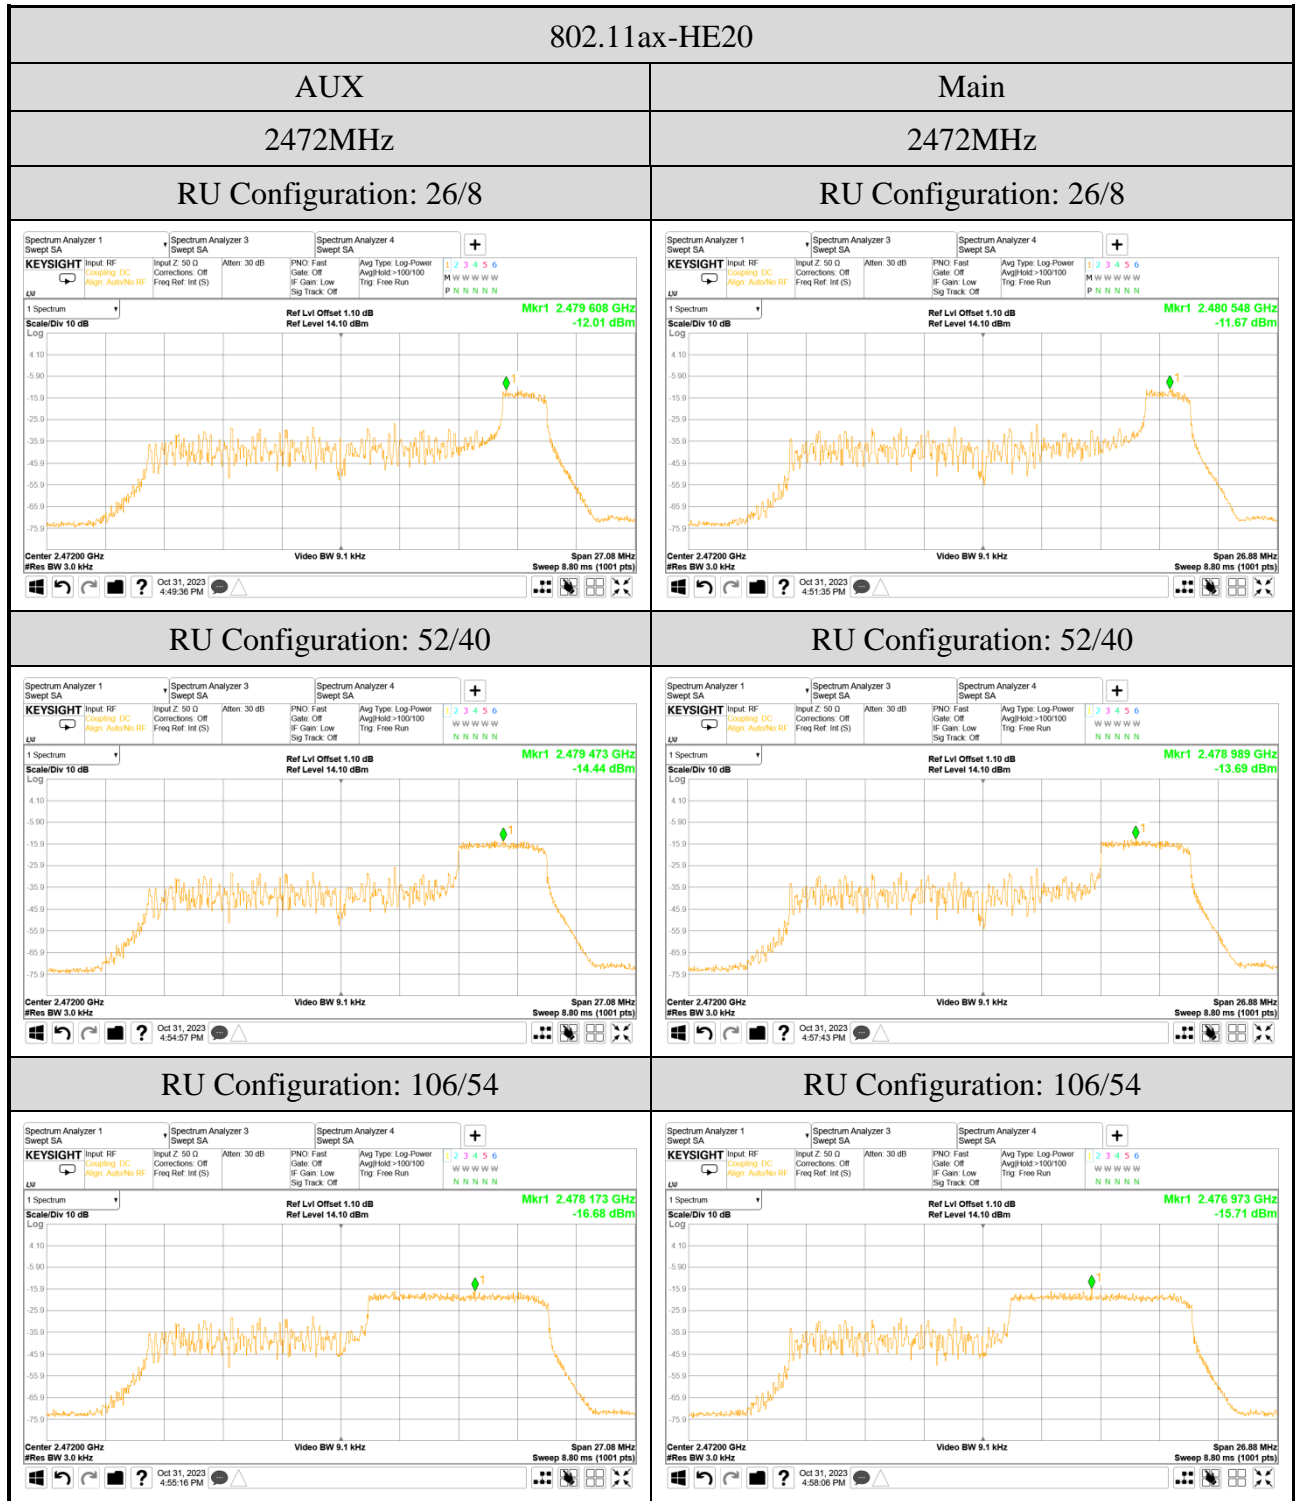

A.6.2 Measurement Plots

Note: All results have been included cable loss.

Note: All results have been included cable loss.

802.11n-HT20

Note: All results have been included cable loss.

802.11n-HT40

Note: All results have been included cable loss.

802.11ax-HE20

Note: All results have been included cable loss.

Note: All results have been included cable loss.

Note: All results have been included cable loss.

Note: All results have been included cable loss.

Note: All results have been included cable loss.

Note: All results have been included cable loss.

Note: All results have been included cable loss.