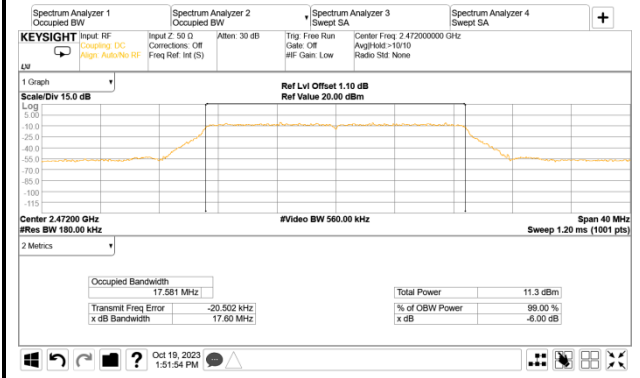

● Occupied (99%) Bandwidth

802.11n-HT20

AUX

Main

802.11n-HT40

AUX

Main

802.11ax-HE20