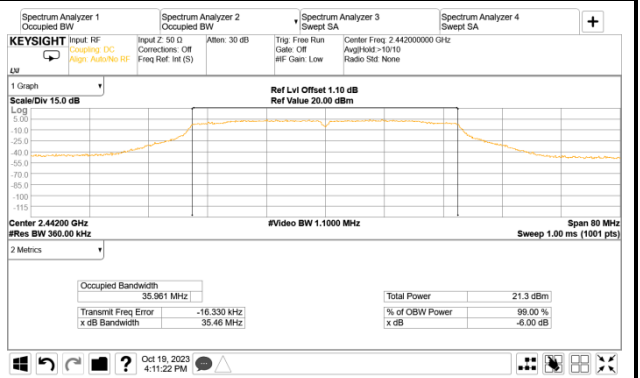

● Occupied (99%) Bandwidth

802.11n-HT20

AUX

Main

802.11n-HT40

AUX

Main

802.11ax-HE20