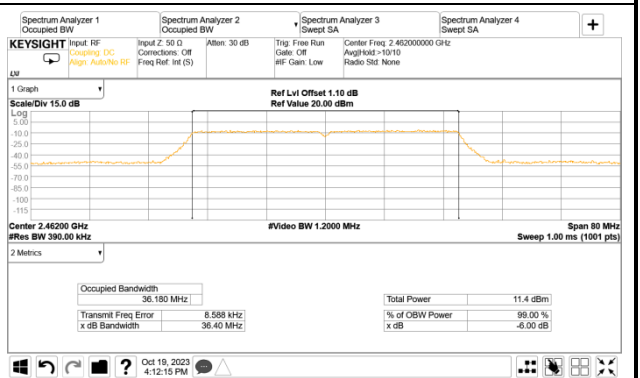

● Occupied (99%) Bandwidth

802.11n-HT20

AUX

Main

802.11n-HT40

AUX

Main

802.11ax-HE20