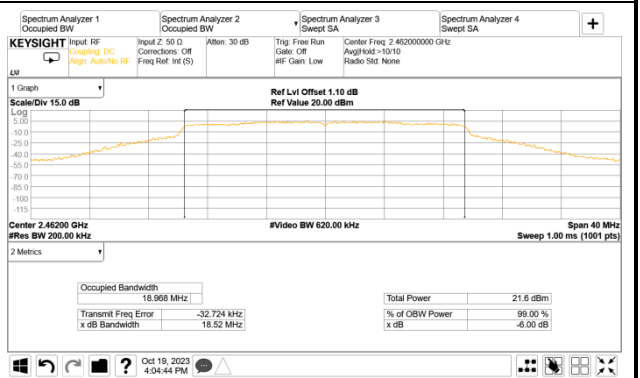

802.11ax-HE20

AUX

Main