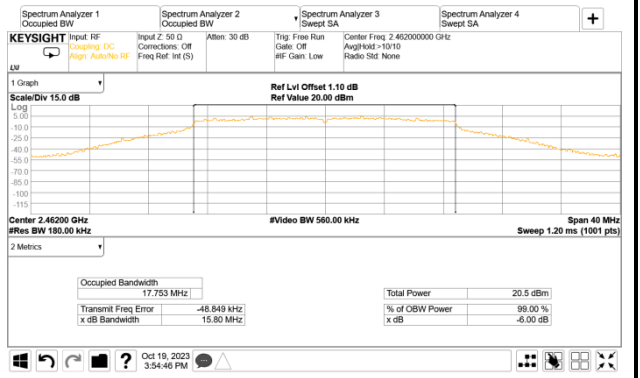

● Occupied (99%) Bandwidth

802.11n-HT20

AUX

Main

802.11n-HT40

AUX

Main

802.11ax-HE20