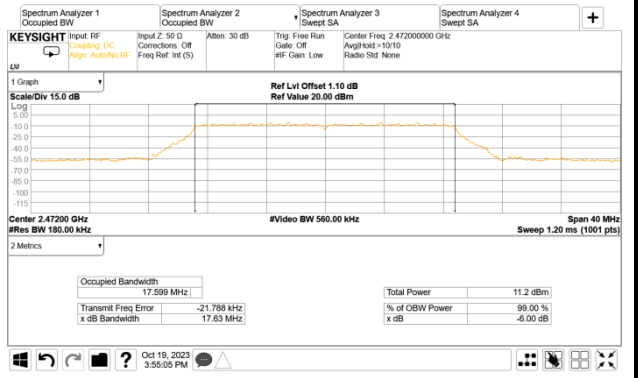

● Occupied (99%) Bandwidth

802.11n-HT20

AUX

Main

802.11n-HT40

AUX

Main

802.11ax-HE20