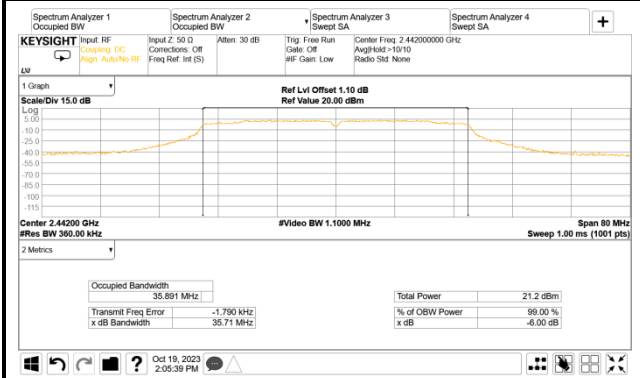

● Occupied (99%) Bandwidth

802.11n-HT20

AUX

Main

802.11n-HT40

AUX

Main

802.11ax-HE20