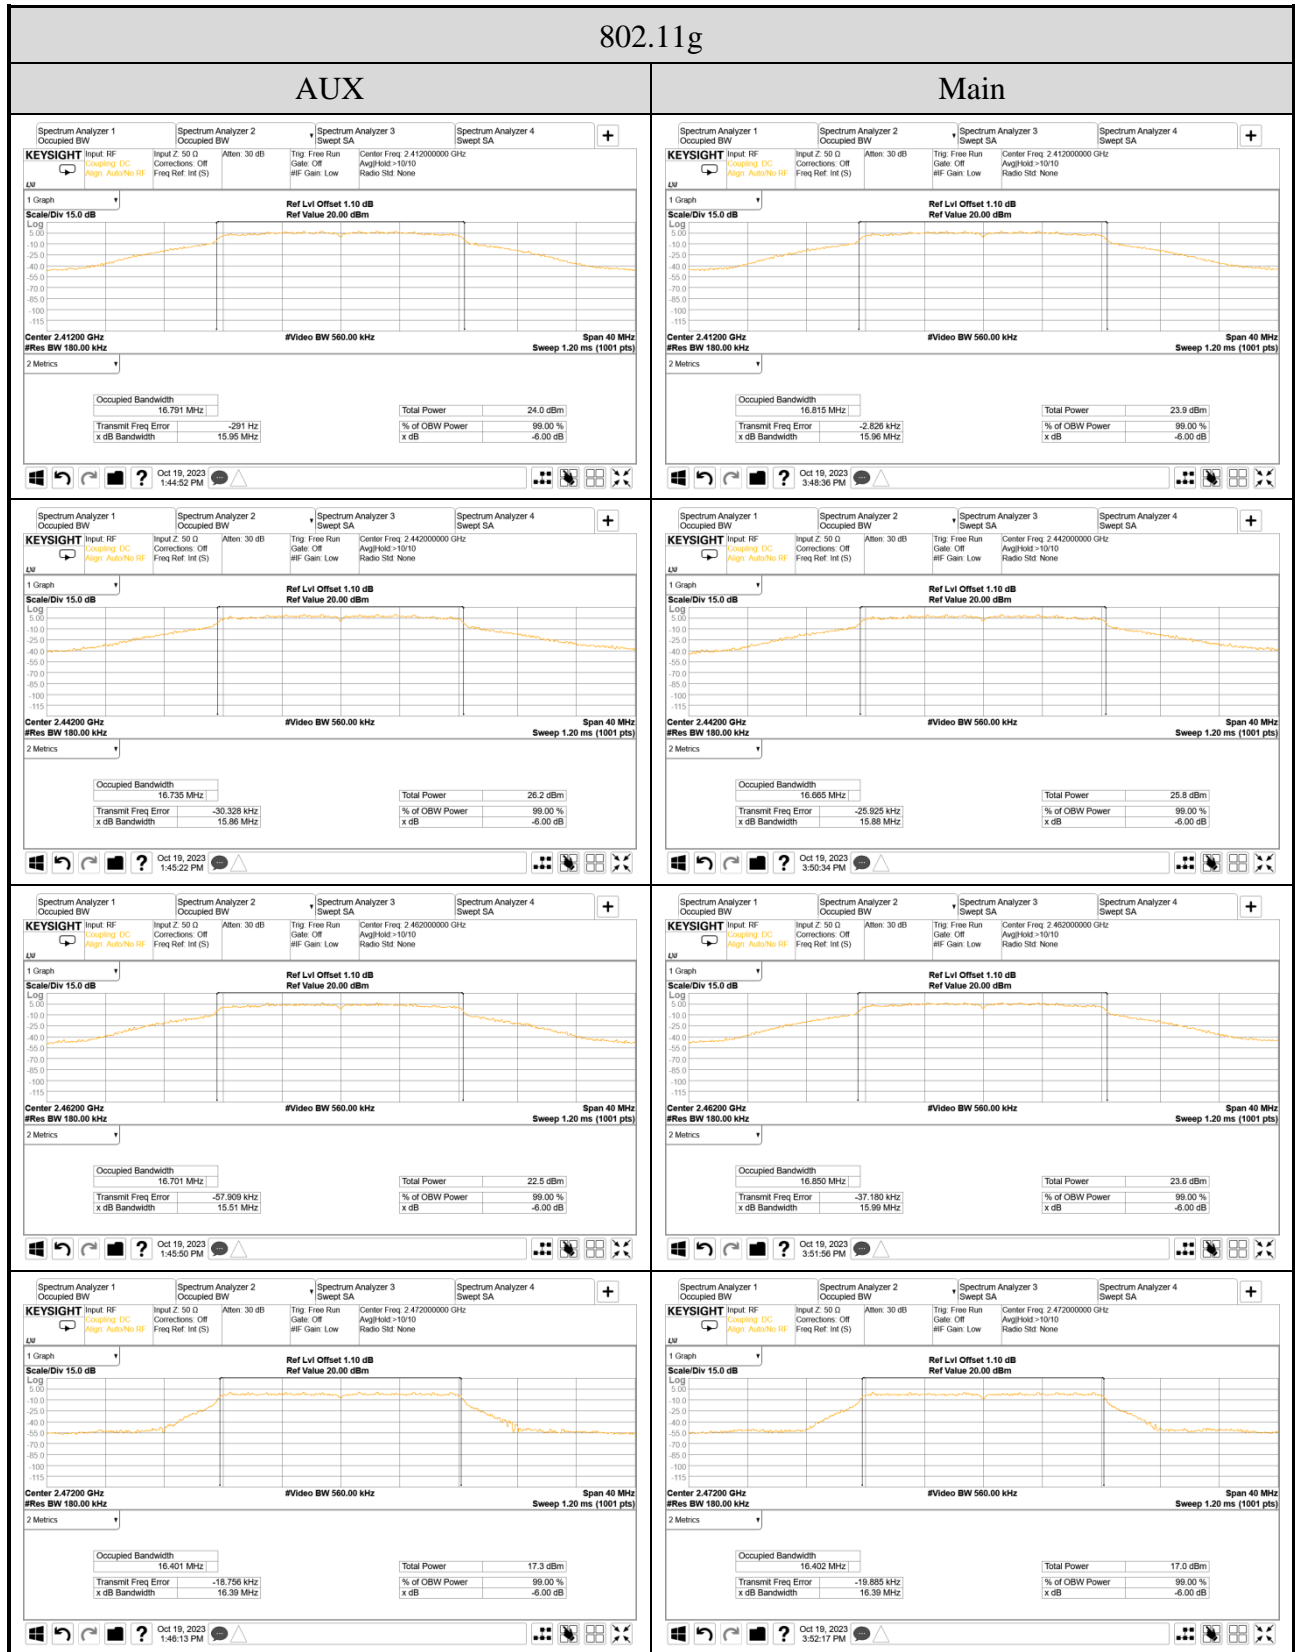

● Occupied (99%) Bandwidth

802.11n-HT20

AUX

Main

802.11n-HT40

AUX

Main

802.11ax-HE20

AUX

Main

802.11ax-HE40