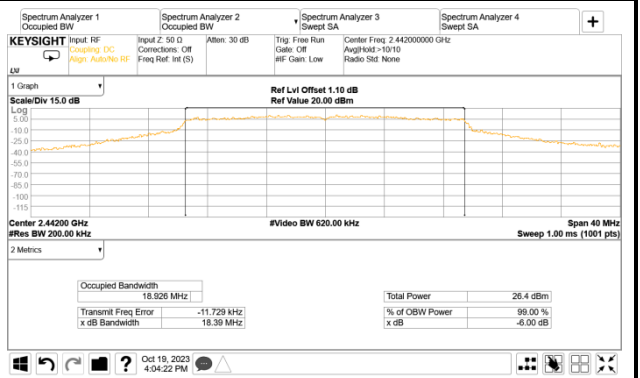

802.11ax-HE20

AUX

Main