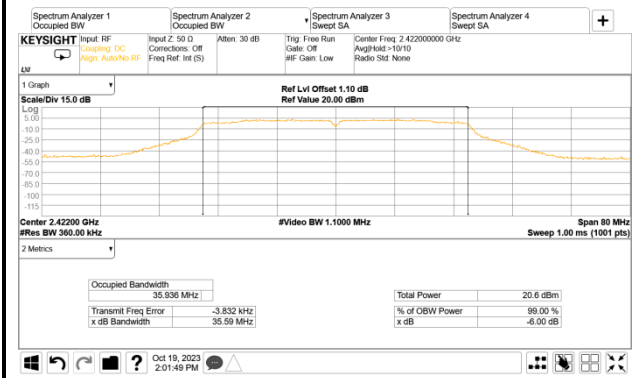

● Occupied (99%) Bandwidth

802.11n-HT20

AUX

Main

802.11n-HT40

AUX

Main

802.11ax-HE20