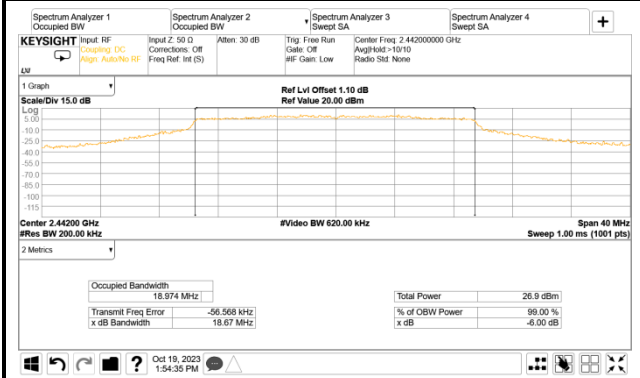

802.11ax-HE20

AUX

Main