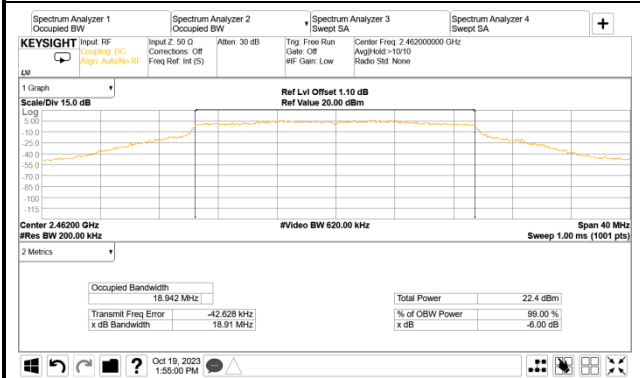

● Occupied (99%) Bandwidth

802.11n-HT20

AUX

Main

802.11n-HT40

AUX

Main

802.11ax-HE20

AUX

Main

802.11ax-HE40