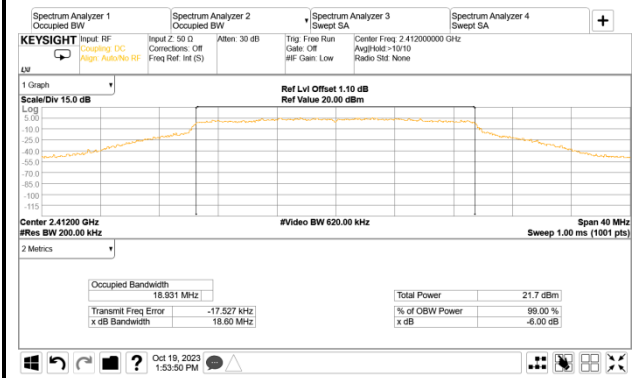

802.11ax-HE20

AUX

Main