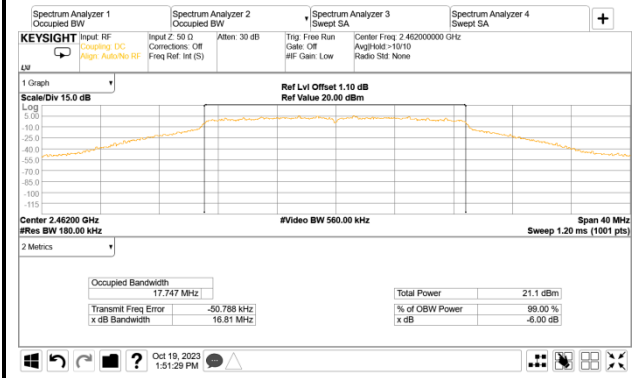

● Occupied (99%) Bandwidth

802.11n-HT20

AUX

Main

802.11n-HT40

AUX

Main

802.11ax-HE20