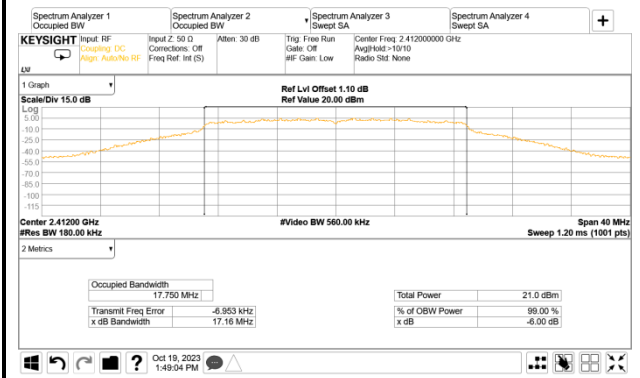

● Occupied (99%) Bandwidth

802.11n-HT20

AUX

Main

802.11n-HT40

AUX

Main

802.11ax-HE20