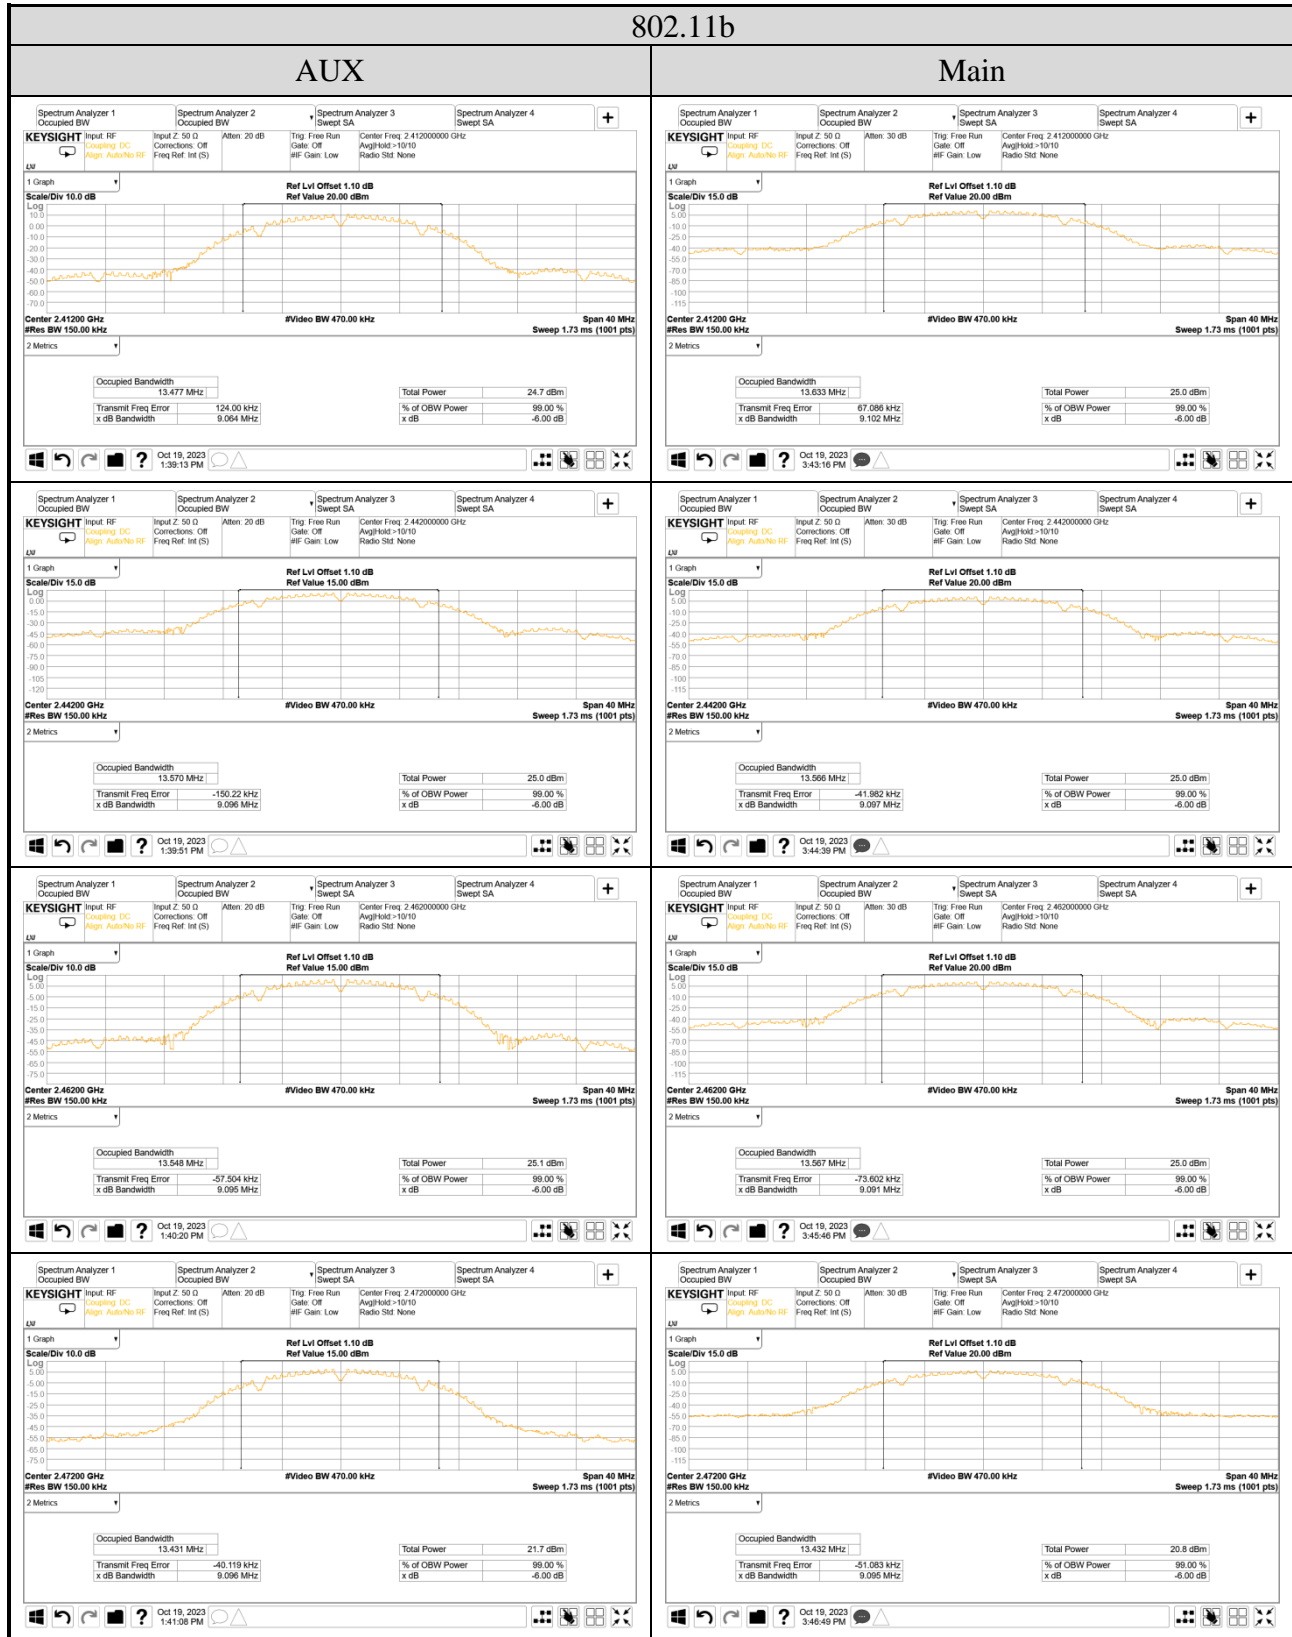

● Occupied (99%) Bandwidth

802.11n-HT20

AUX

Main

802.11n-HT40

AUX

Main

802.11ax-HE20

AUX

Main

802.11ax-HE40