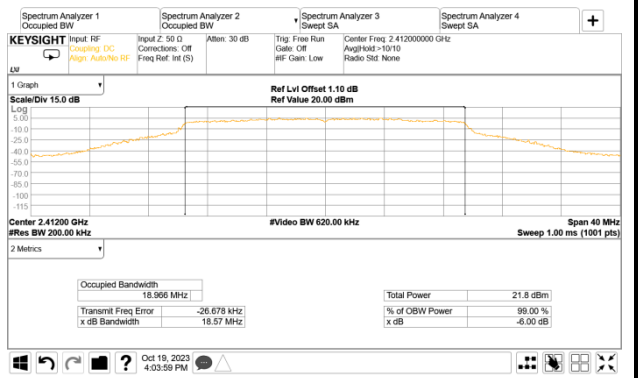

802.11ax-HE20

AUX

Main