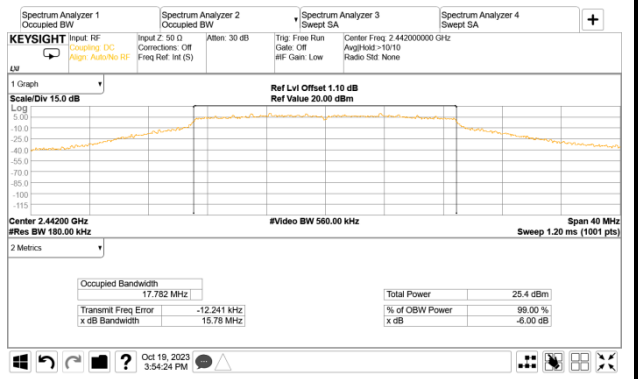

● Occupied (99%) Bandwidth

802.11n-HT20

AUX

Main

802.11n-HT40

AUX

Main

802.11ax-HE20