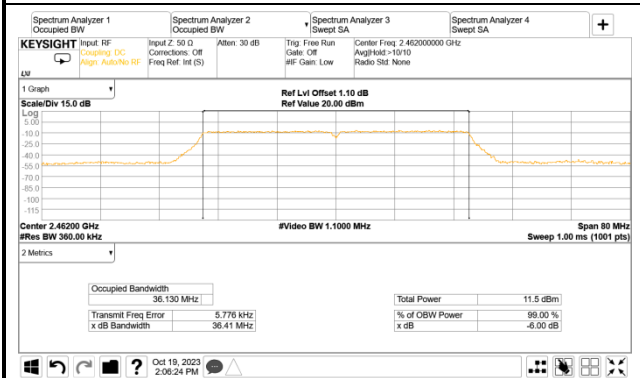

● Occupied (99%) Bandwidth

802.11n-HT20

AUX

Main

802.11n-HT40

AUX

Main

802.11ax-HE20