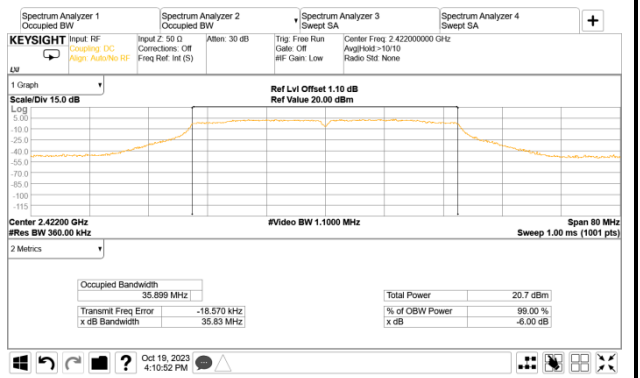

● Occupied (99%) Bandwidth

802.11n-HT20

AUX

Main

802.11n-HT40

AUX

Main

802.11ax-HE20