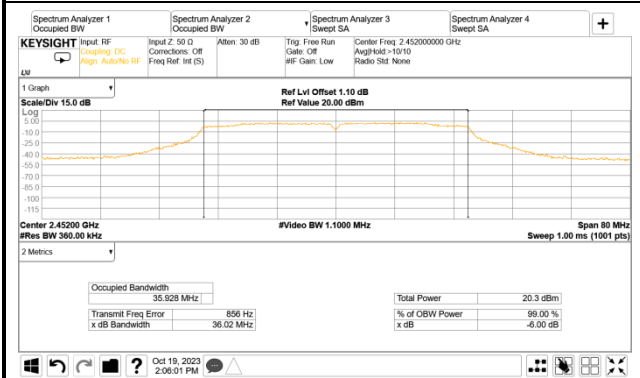

● Occupied (99%) Bandwidth

802.11n-HT20

AUX

Main

802.11n-HT40

AUX

Main

802.11ax-HE20

AUX

Main

802.11ax-HE40