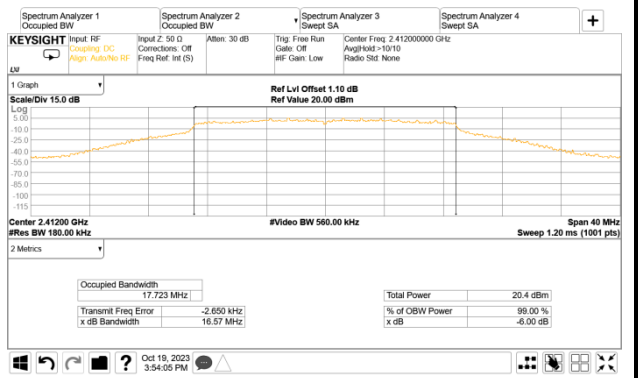

● Occupied (99%) Bandwidth

802.11n-HT20

AUX

Main

802.11n-HT40

AUX

Main

802.11ax-HE20