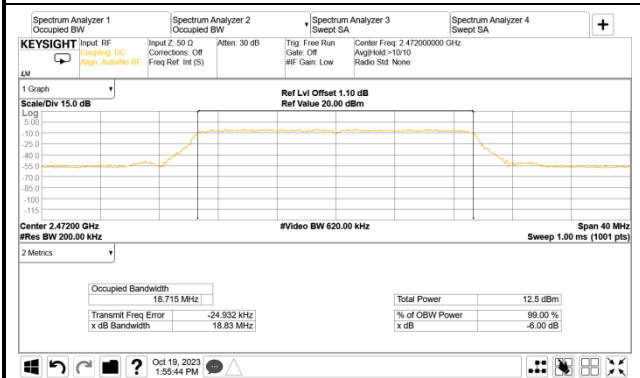

802.11ax-HE20

AUX

Main