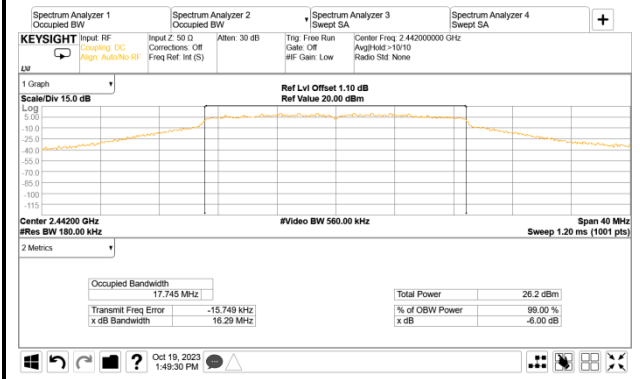

● Occupied (99%) Bandwidth

802.11n-HT20

AUX

Main

802.11n-HT40

AUX

Main

802.11ax-HE20