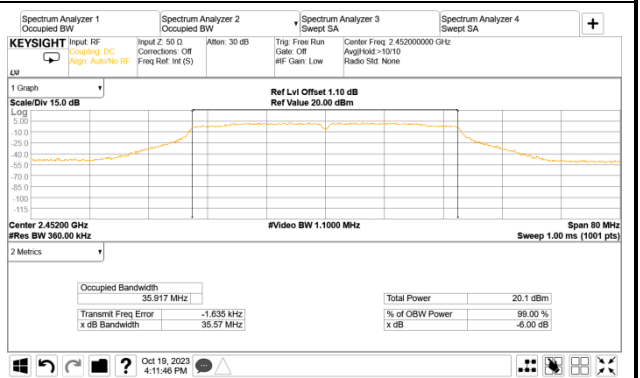

● Occupied (99%) Bandwidth

802.11n-HT20

AUX

Main

802.11n-HT40

AUX

Main

802.11ax-HE20