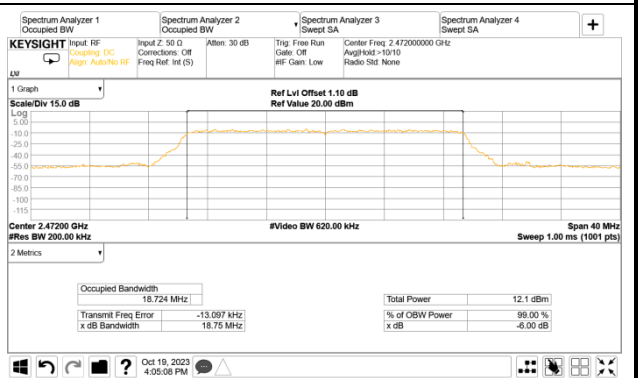

802.11ax-HE20

AUX

Main