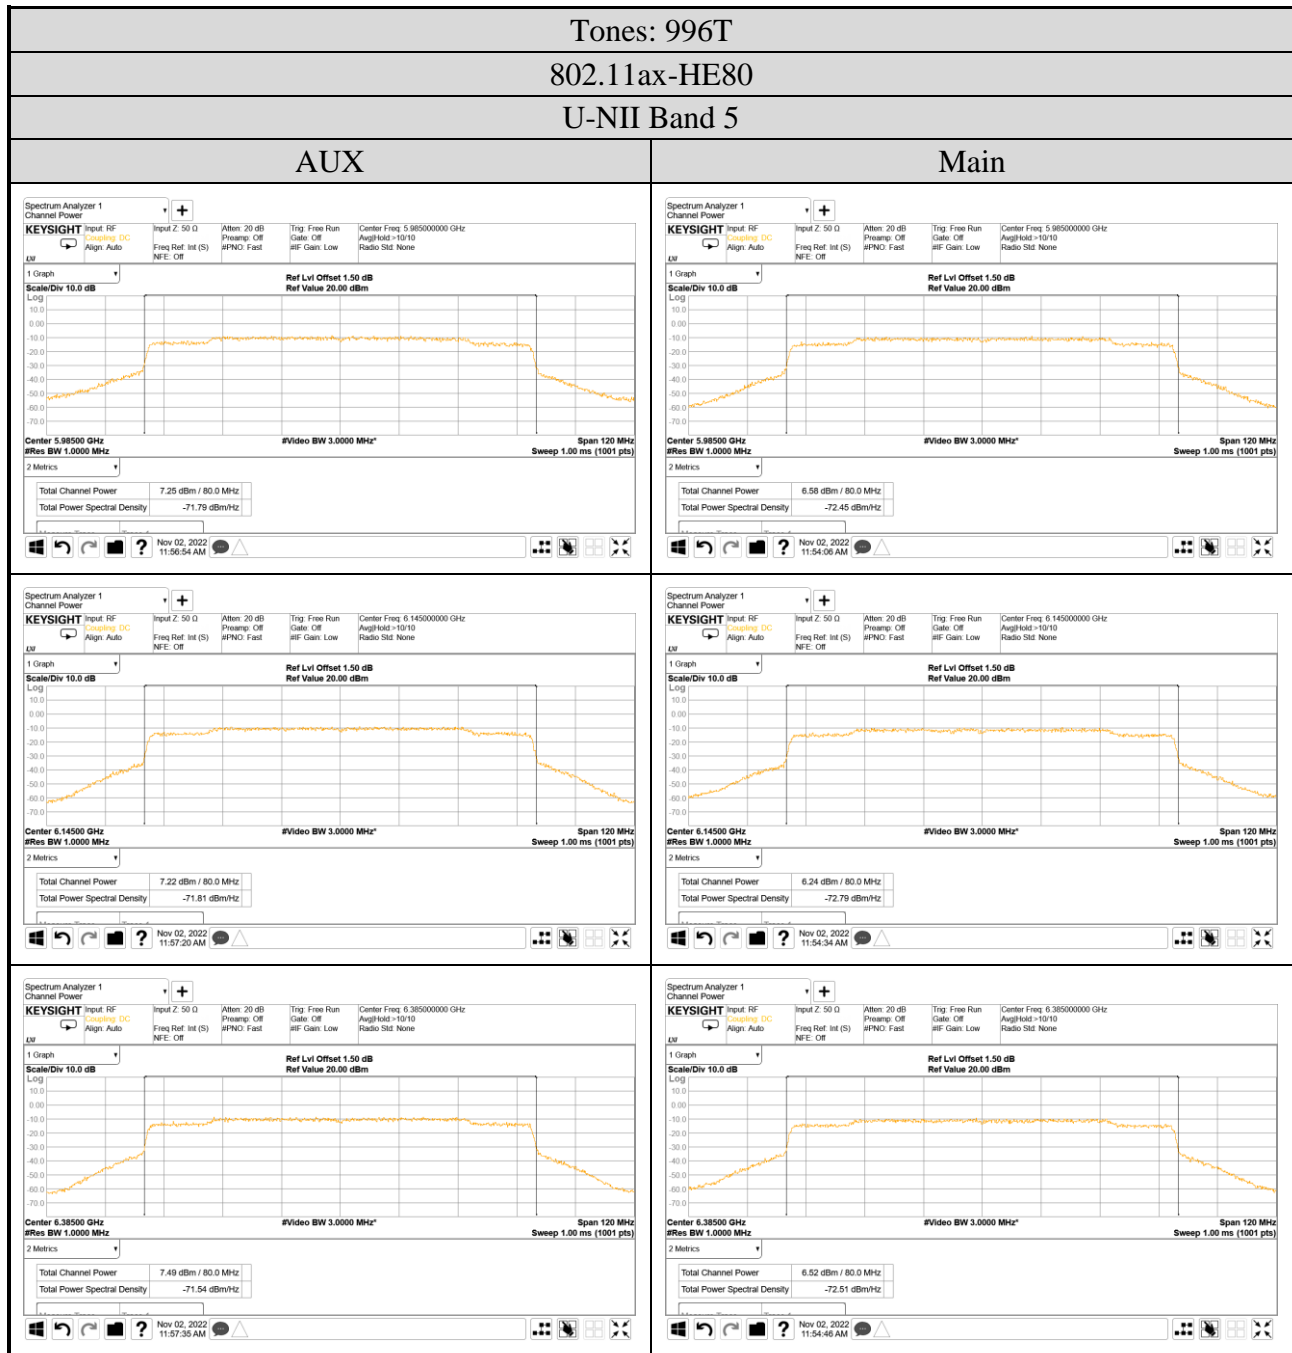

A.3.2 Measurement Plots

● OFDM Modulation

Audix Technology Corp.
 No. 491, Zhongfu Rd., Linkou Dist.,
 New Taipei City 244, Taiwan

Tel: +886 2 26099301
Fax: +886 2 26099303

● OFDMA Modulation

Audix Technology Corp.
 No. 491, Zhongfu Rd., Linkou Dist.,
 New Taipei City 244, Taiwan