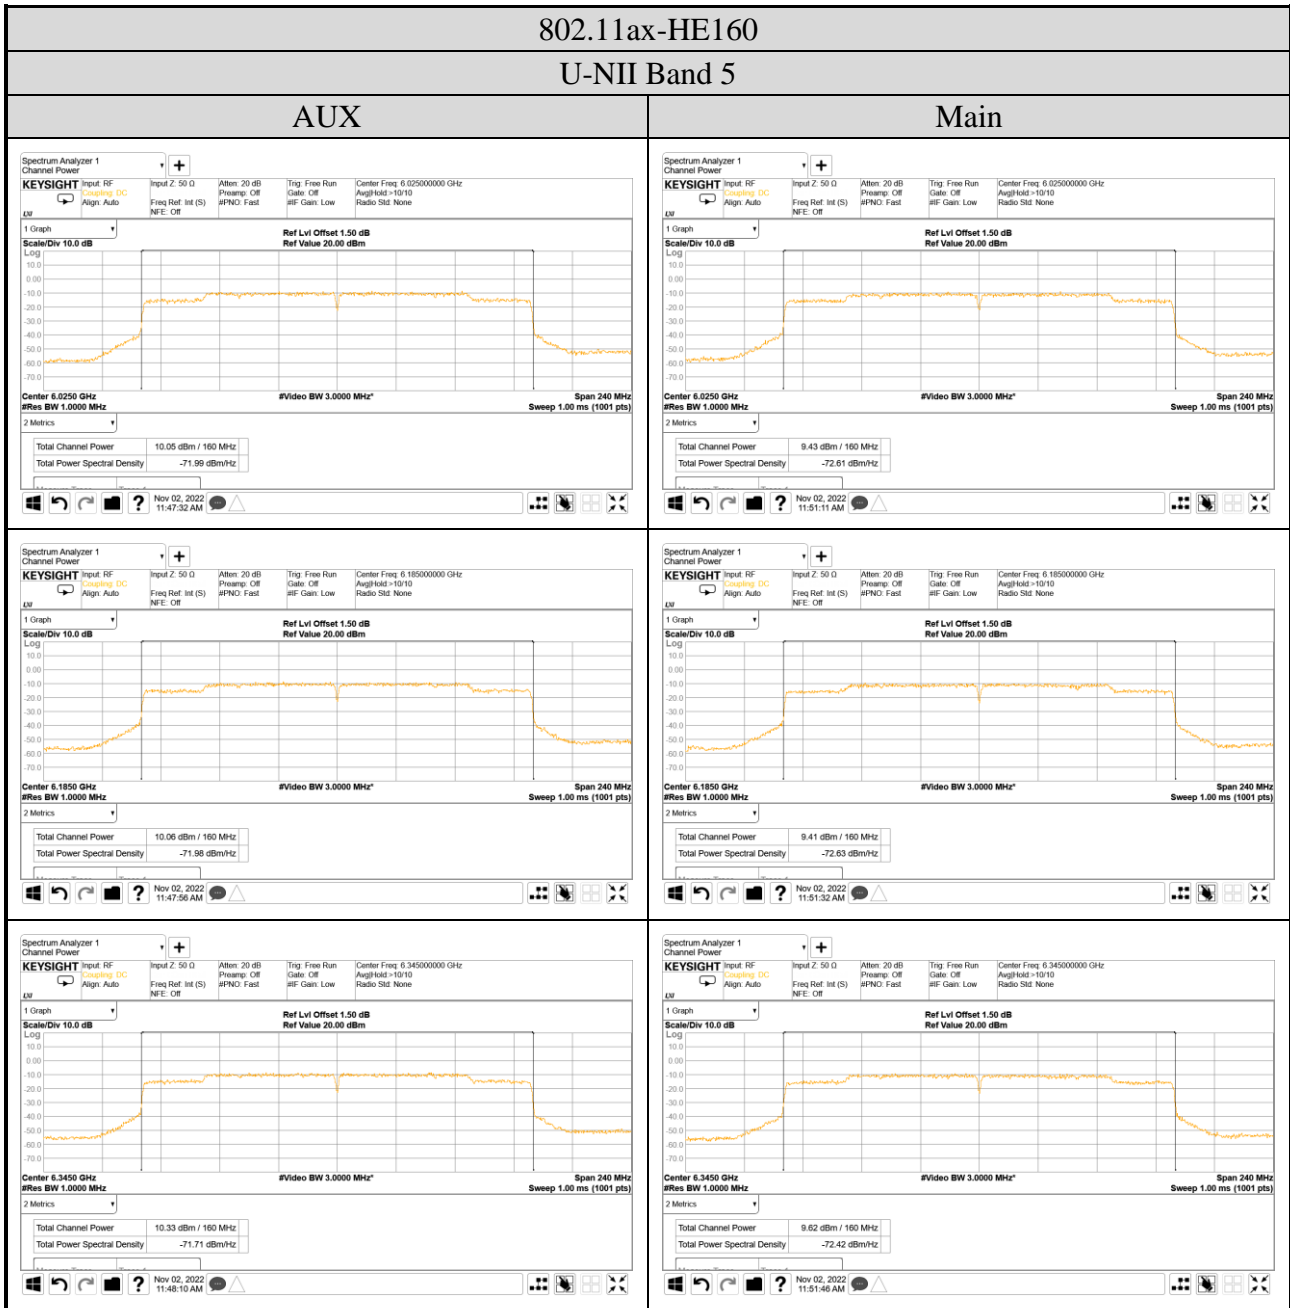

A.3.2 Measurement Plots

● OFDM Modulation

Audix Technology Corp.
 No. 491, Zhongfu Rd., Linkou Dist.,
 New Taipei City 244, Taiwan

Tel: +886 2 26099301
Fax: +886 2 26099303

● OFDMA Modulation

Audix Technology Corp.
 No. 491, Zhongfu Rd., Linkou Dist.,
 New Taipei City 244, Taiwan