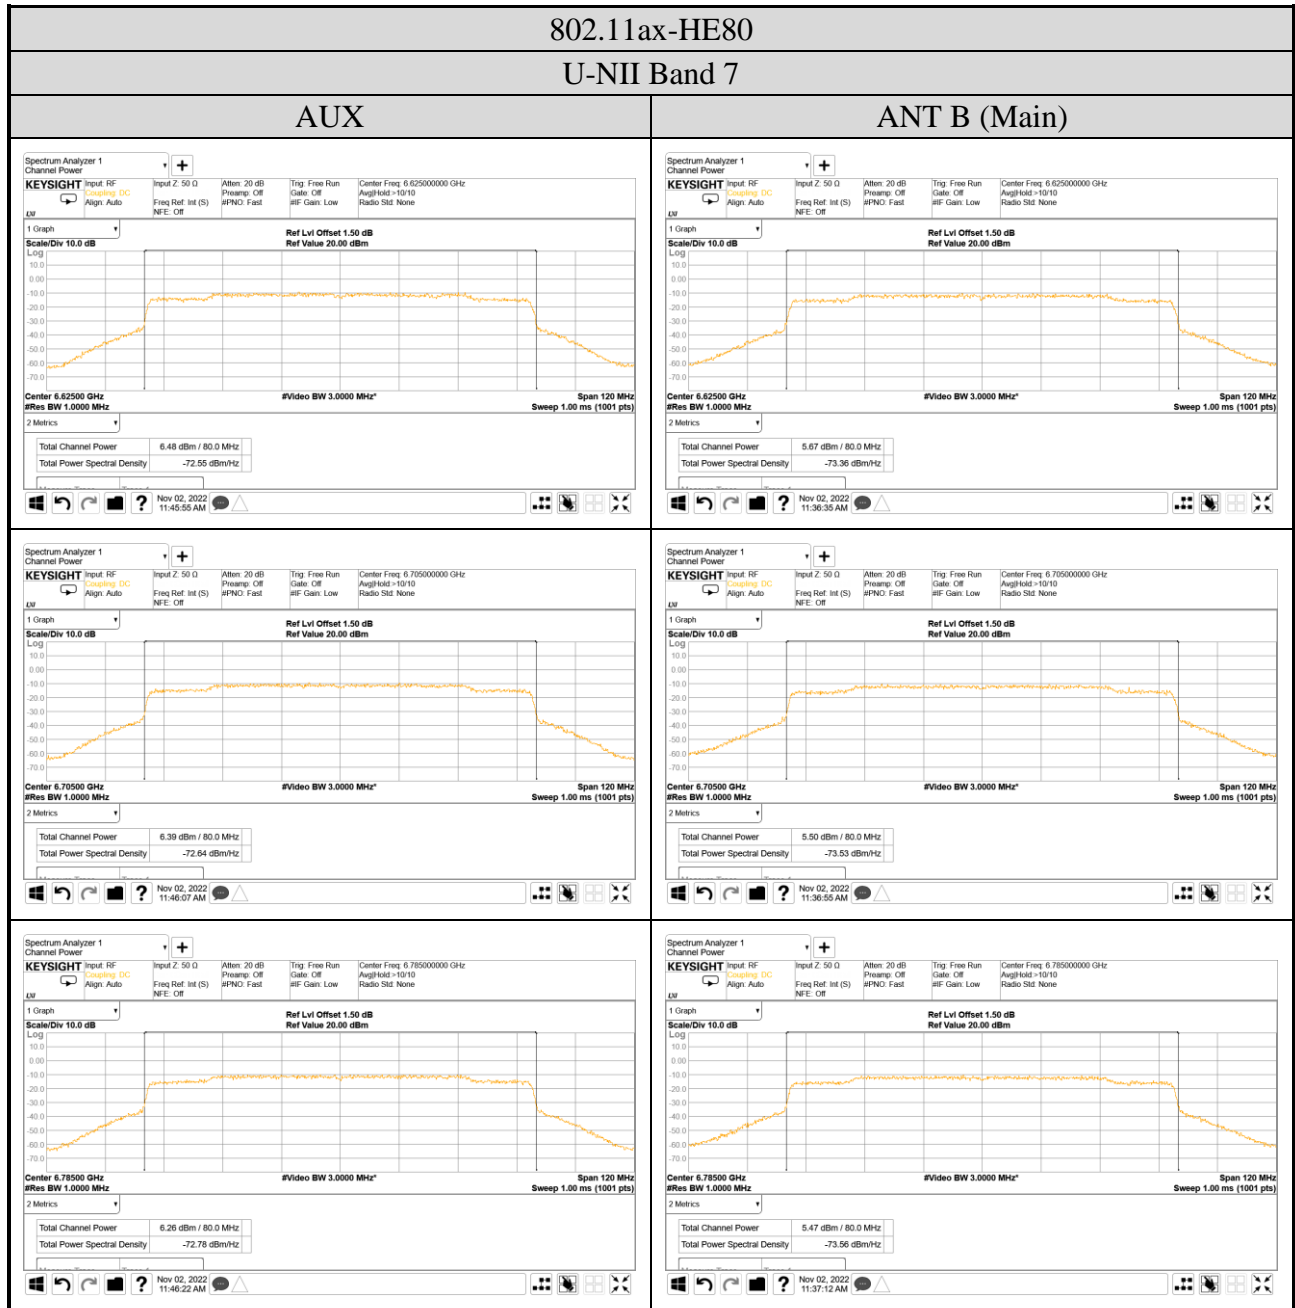

A.3.2 Measurement Plots

● OFDM Modulation

Audix Technology Corp.
 No. 491, Zhongfu Rd., Linkou Dist.,
 New Taipei City 244, Taiwan

Tel: +886 2 26099301
Fax: +886 2 26099303

● OFDMA Modulation

Audix Technology Corp.
 No. 491, Zhongfu Rd., Linkou Dist.,
 New Taipei City 244, Taiwan