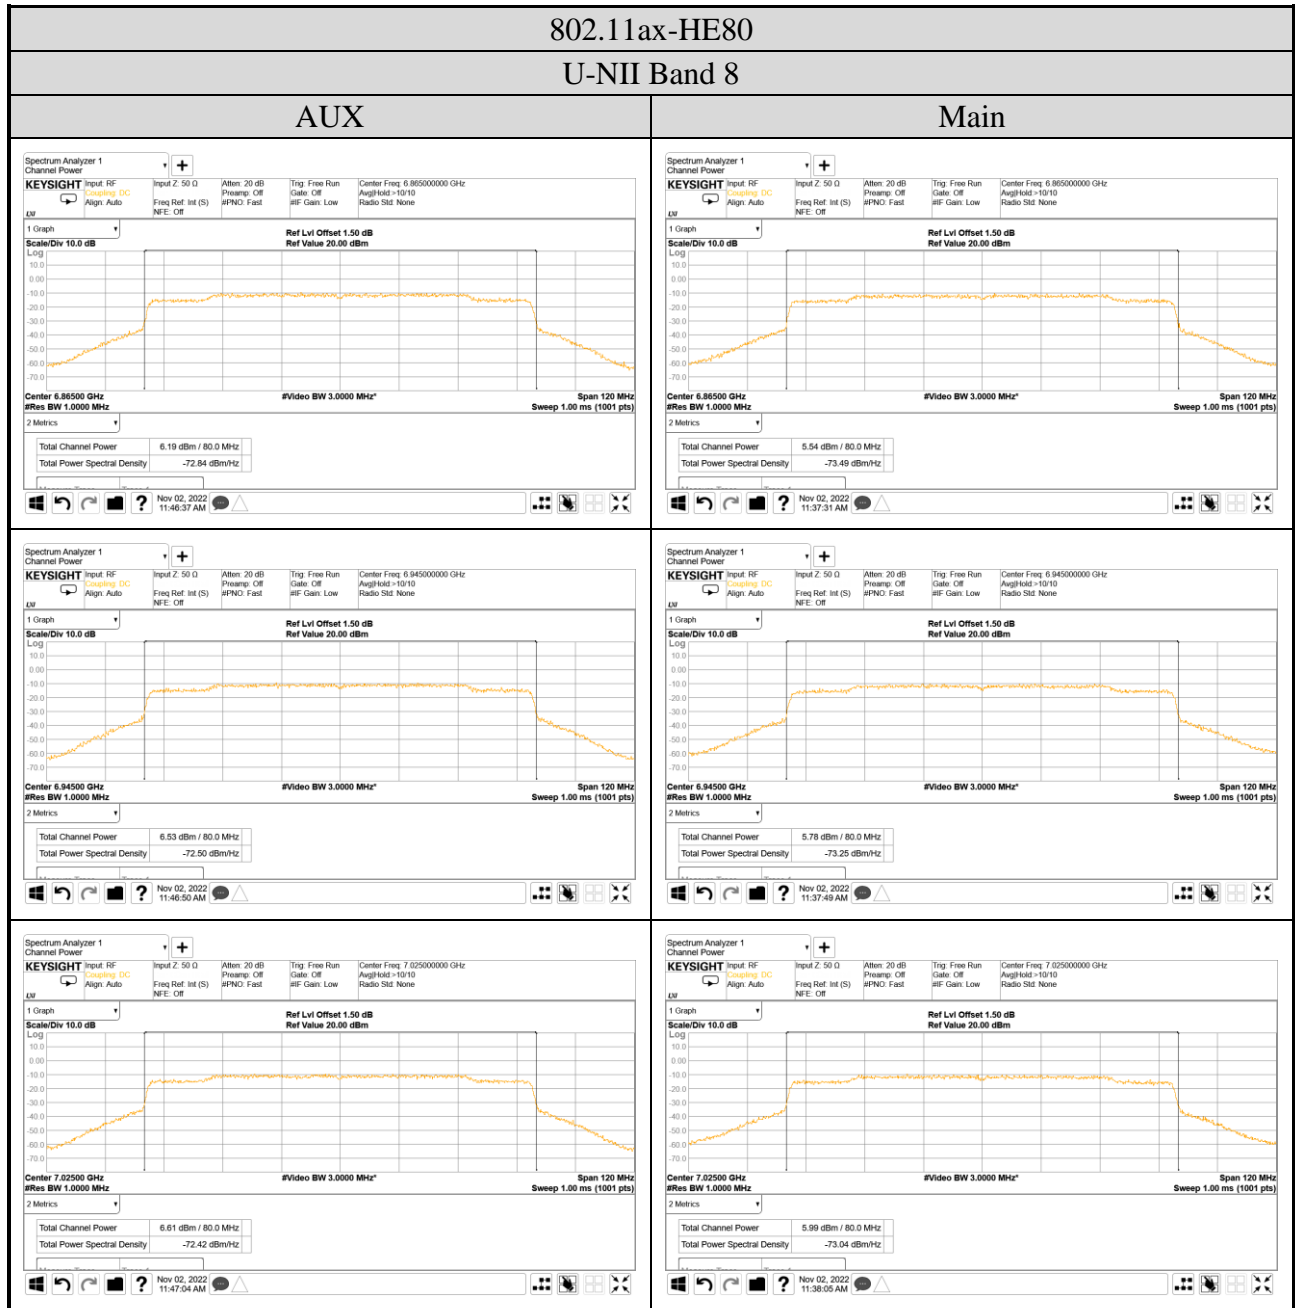

A.3.2 Measurement Plots

● OFDM Modulation

Audix Technology Corp.
 No. 491, Zhongfu Rd., Linkou Dist.,
 New Taipei City 244, Taiwan

Tel: +886 2 26099301
Fax: +886 2 26099303

● OFDMA Modulation

Audix Technology Corp.
 No. 491, Zhongfu Rd., Linkou Dist.,
 New Taipei City 244, Taiwan