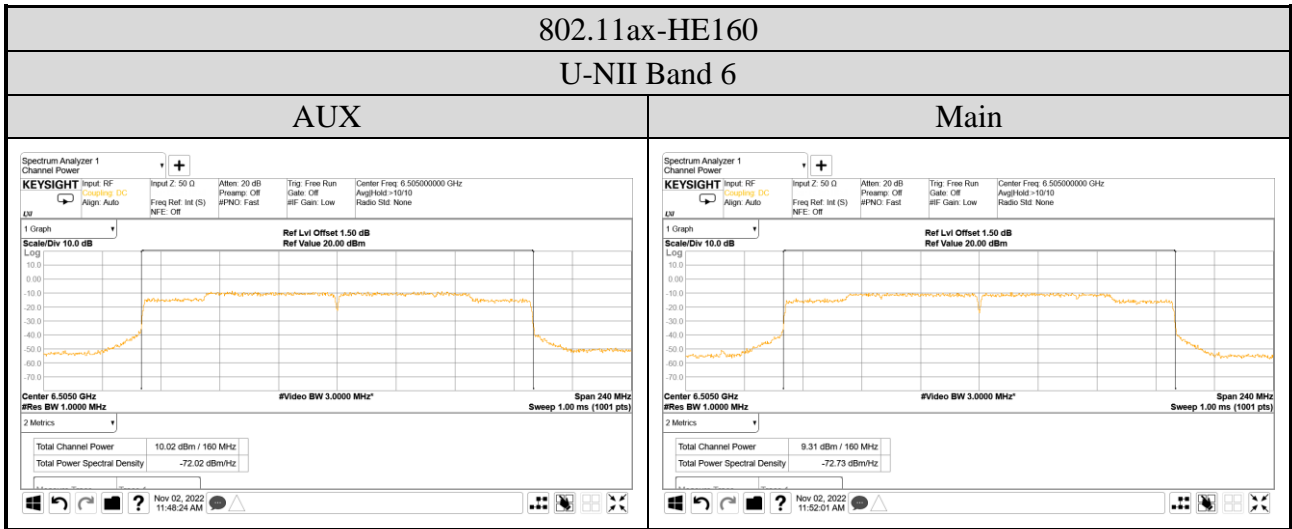

A.3.2 Measurement Plots

● OFDM Modulation

Audix Technology Corp.
 No. 491, Zhongfu Rd., Linkou Dist.,
 New Taipei City 244, Taiwan

Tel: +886 2 26099301
Fax: +886 2 26099303

● OFDMA Modulation

Audix Technology Corp.
 No. 491, Zhongfu Rd., Linkou Dist.,
 New Taipei City 244, Taiwan