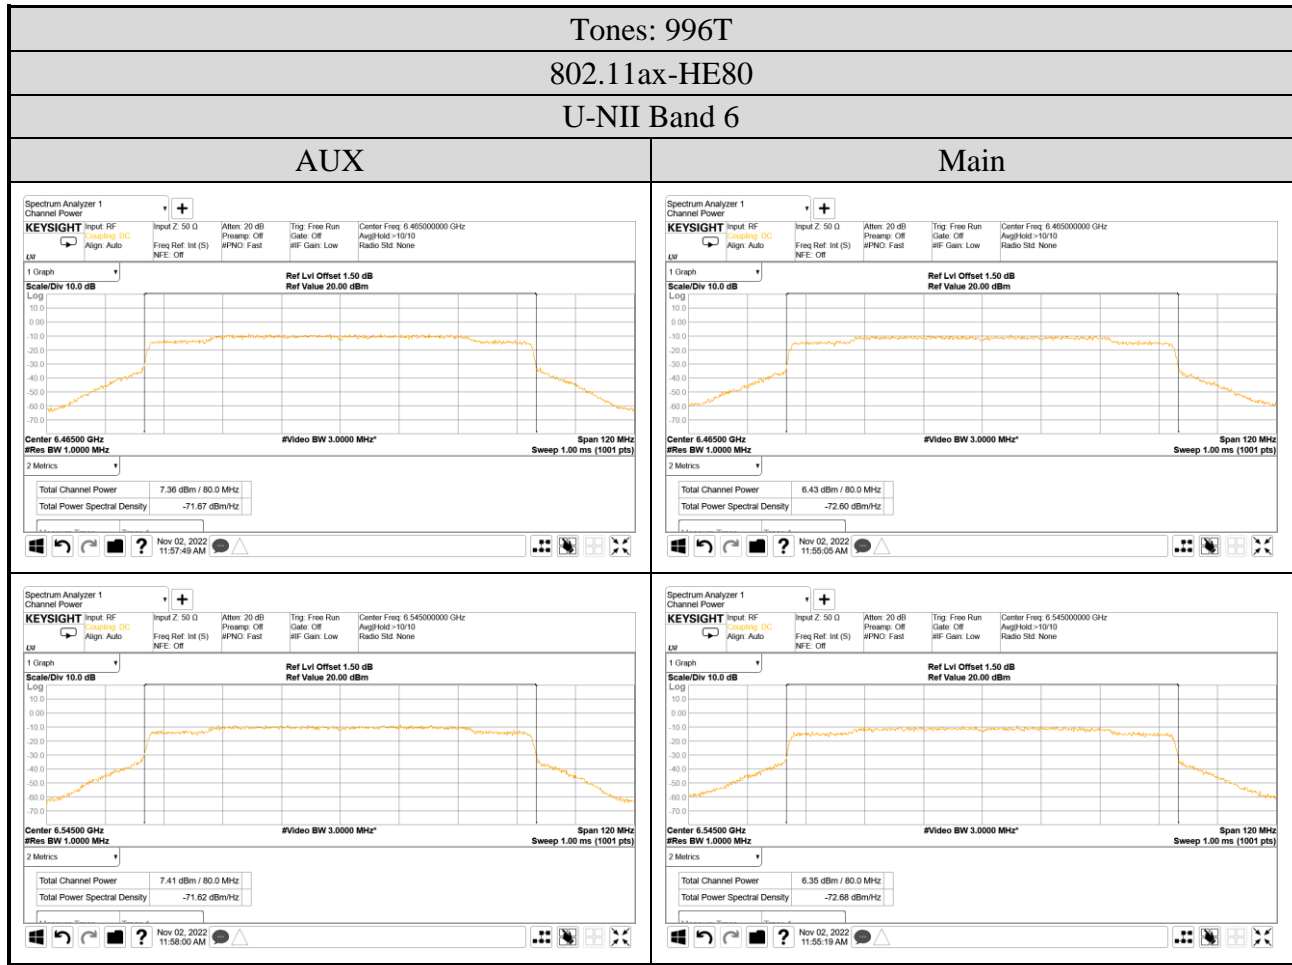

Audix Technology Corp.
No. 491, Zhongfu Rd., Linkou Dist.,
New Taipei City 244, Taiwan

Tel: +886 2 26099301
Fax: +886 2 26099303