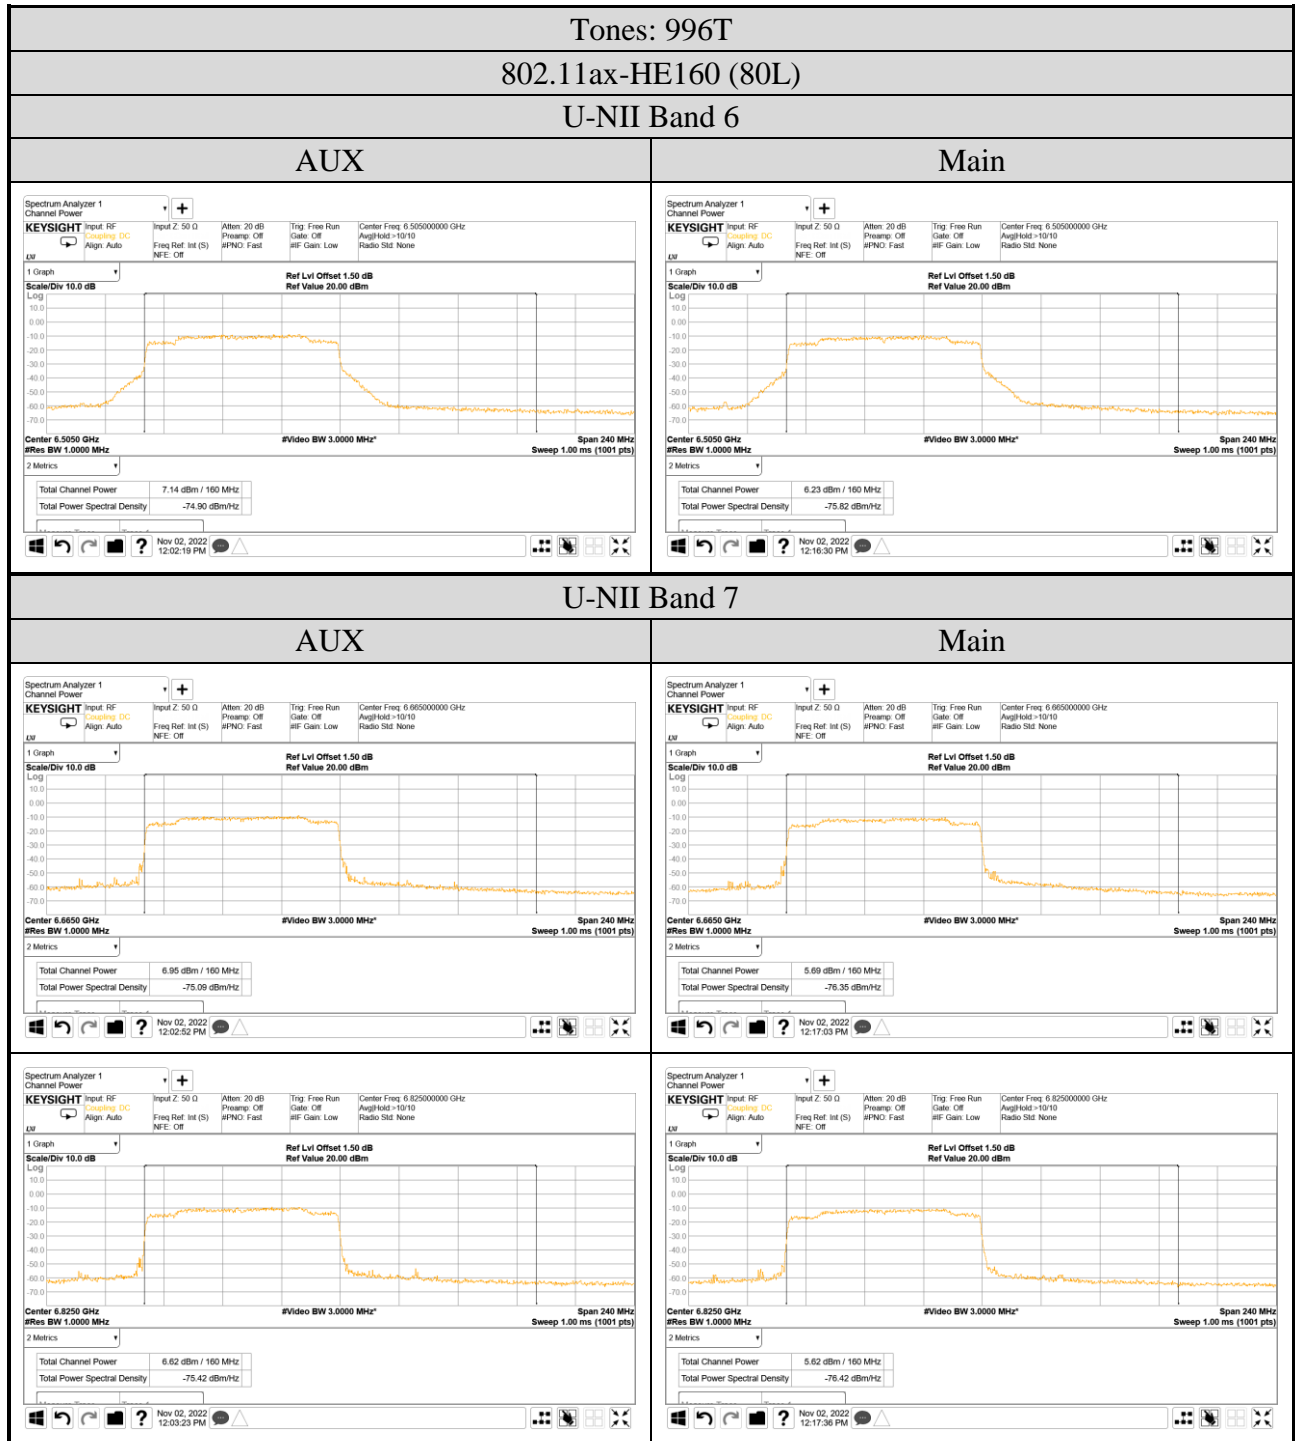

Audix Technology Corp.
No. 491, Zhongfu Rd., Linkou Dist.,
New Taipei City 244, Taiwan

Tel: +886 2 26099301
Fax: +886 2 26099303