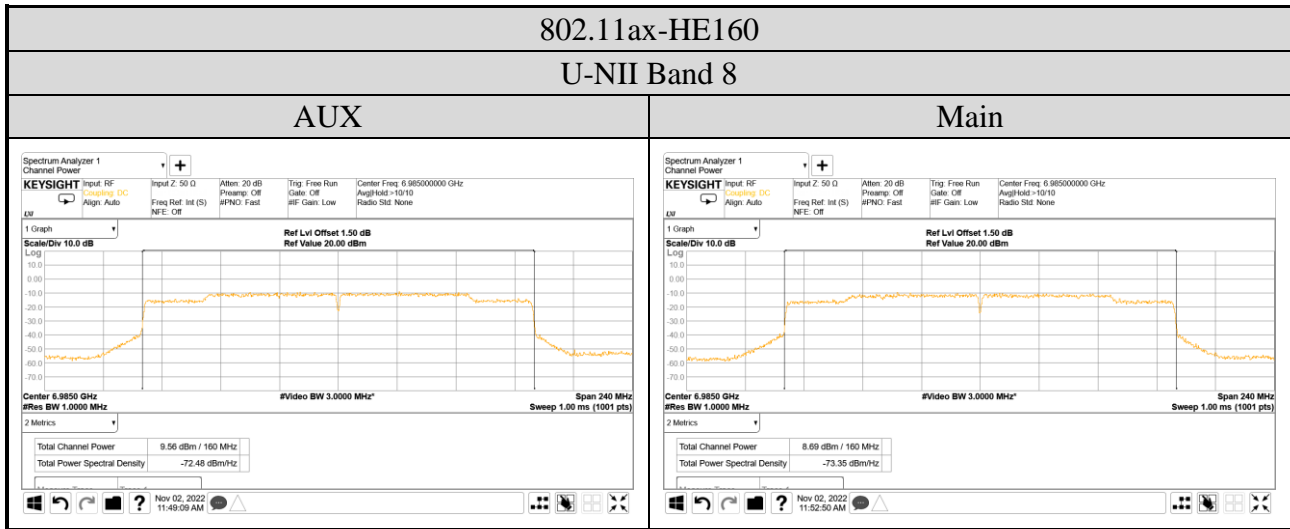

A.3.2 Measurement Plots

● OFDM Modulation

Audix Technology Corp.
 No. 491, Zhongfu Rd., Linkou Dist.,
 New Taipei City 244, Taiwan

Tel: +886 2 26099301
Fax: +886 2 26099303

● OFDMA Modulation

Audix Technology Corp.
 No. 491, Zhongfu Rd., Linkou Dist.,
 New Taipei City 244, Taiwan