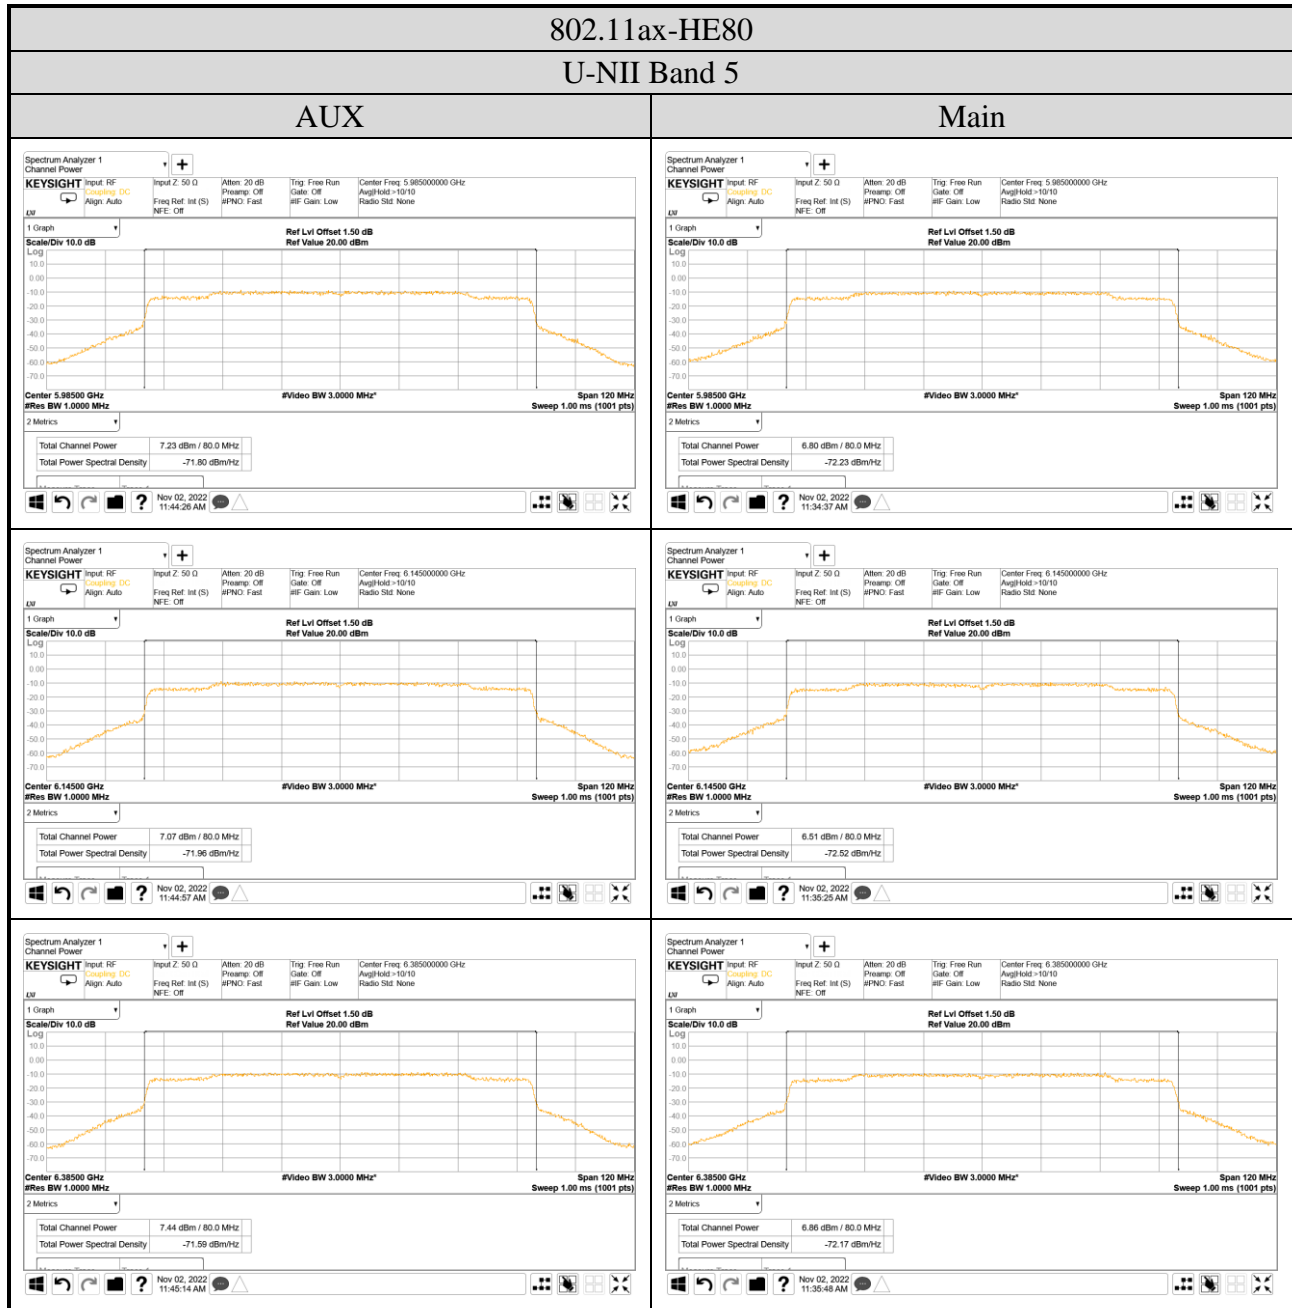

A.3.2 Measurement Plots

● OFDM Modulation

Audix Technology Corp.
 No. 491, Zhongfu Rd., Linkou Dist.,
 New Taipei City 244, Taiwan

Tel: +886 2 26099301
Fax: +886 2 26099303

● OFDMA Modulation

Audix Technology Corp.
 No. 491, Zhongfu Rd., Linkou Dist.,
 New Taipei City 244, Taiwan