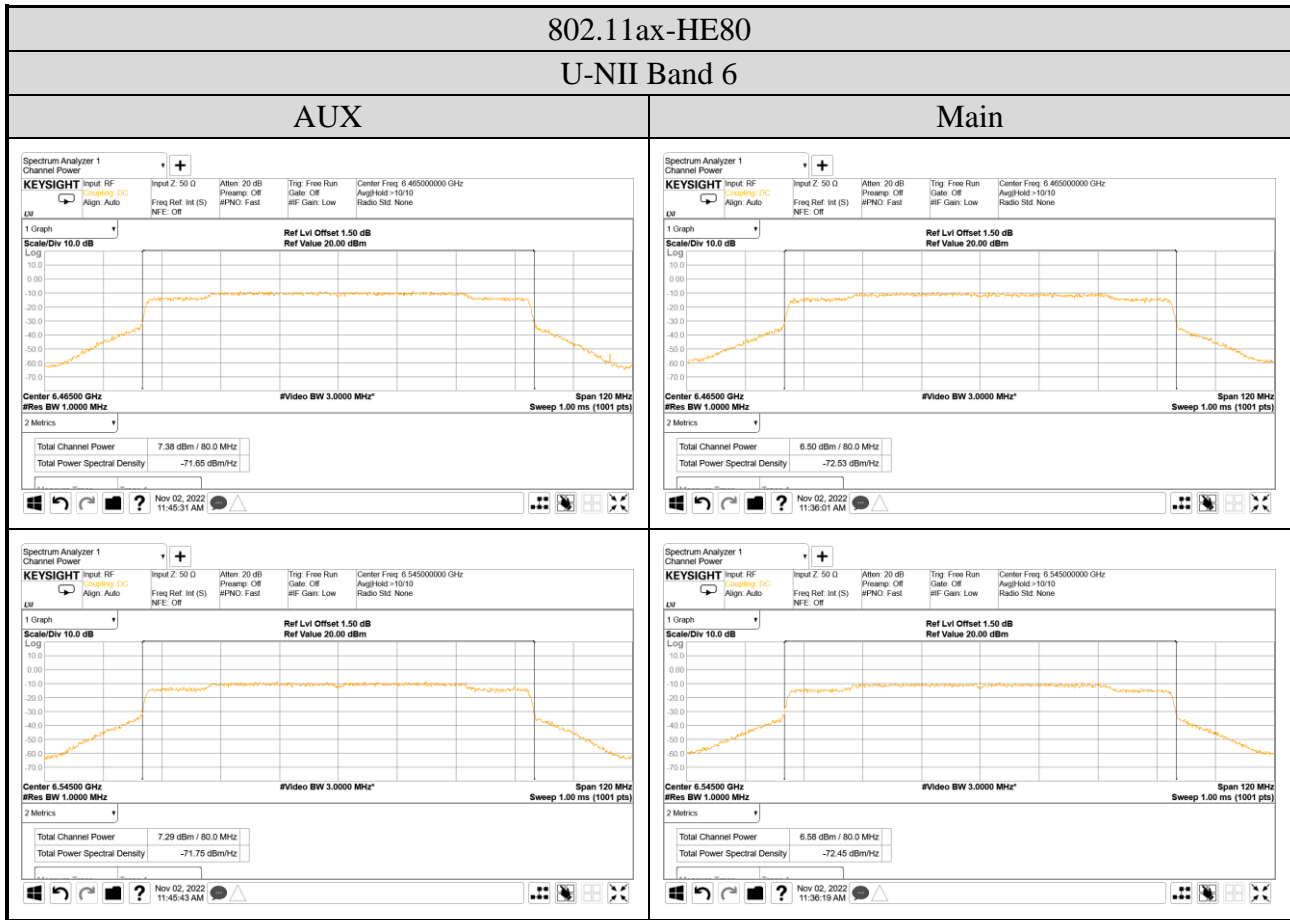

A.3.2 Measurement Plots

● OFDM Modulation

Audix Technology Corp.
 No. 491, Zhongfu Rd., Linkou Dist.,
 New Taipei City 244, Taiwan

Tel: +886 2 26099301
Fax: +886 2 26099303

● OFDMA Modulation

Audix Technology Corp.
 No. 491, Zhongfu Rd., Linkou Dist.,
 New Taipei City 244, Taiwan