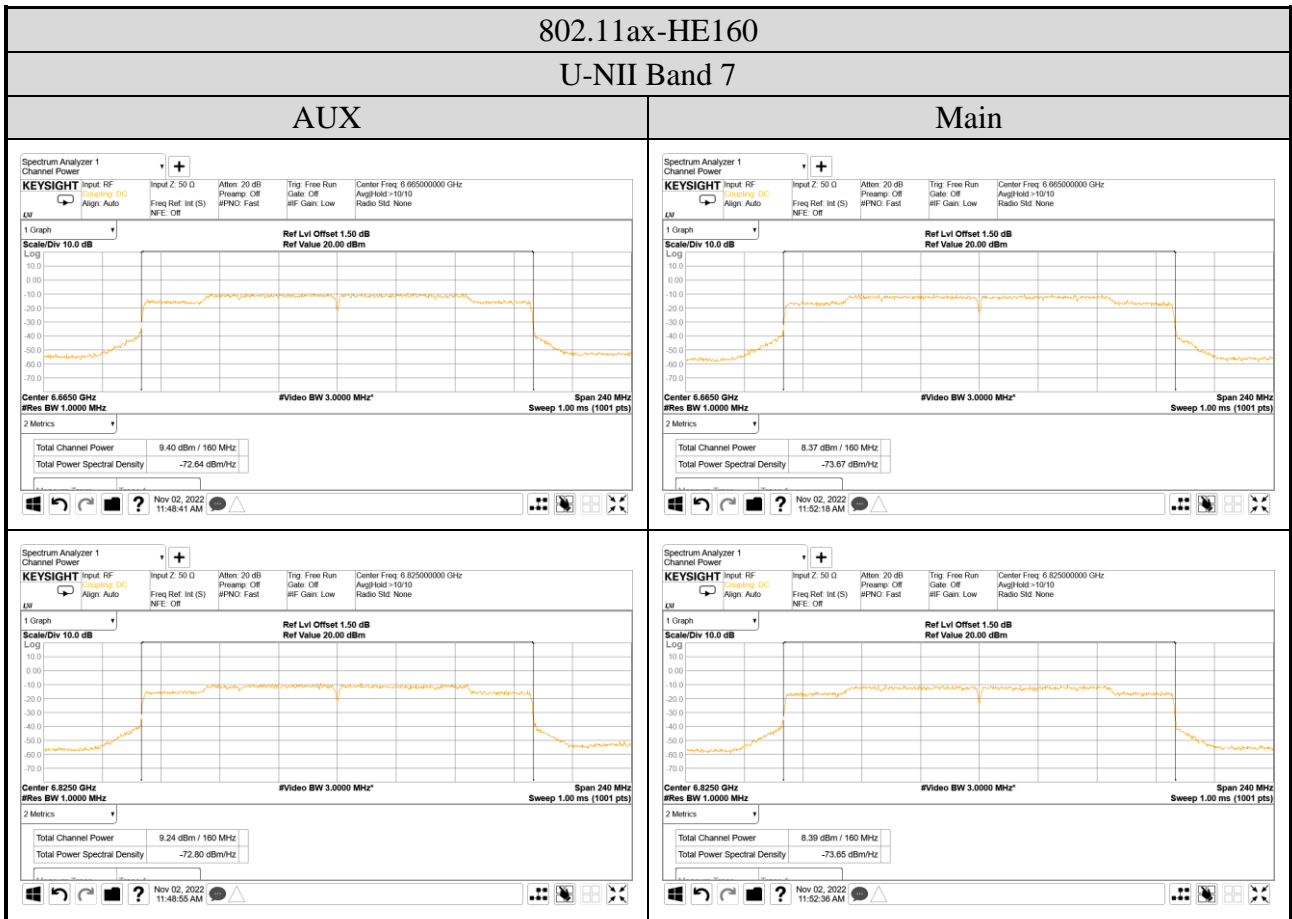

A.3.2 Measurement Plots

● OFDM Modulation

Audix Technology Corp.
 No. 491, Zhongfu Rd., Linkou Dist.,
 New Taipei City 244, Taiwan

Tel: +886 2 26099301
Fax: +886 2 26099303

● OFDMA Modulation

Audix Technology Corp.
 No. 491, Zhongfu Rd., Linkou Dist.,
 New Taipei City 244, Taiwan