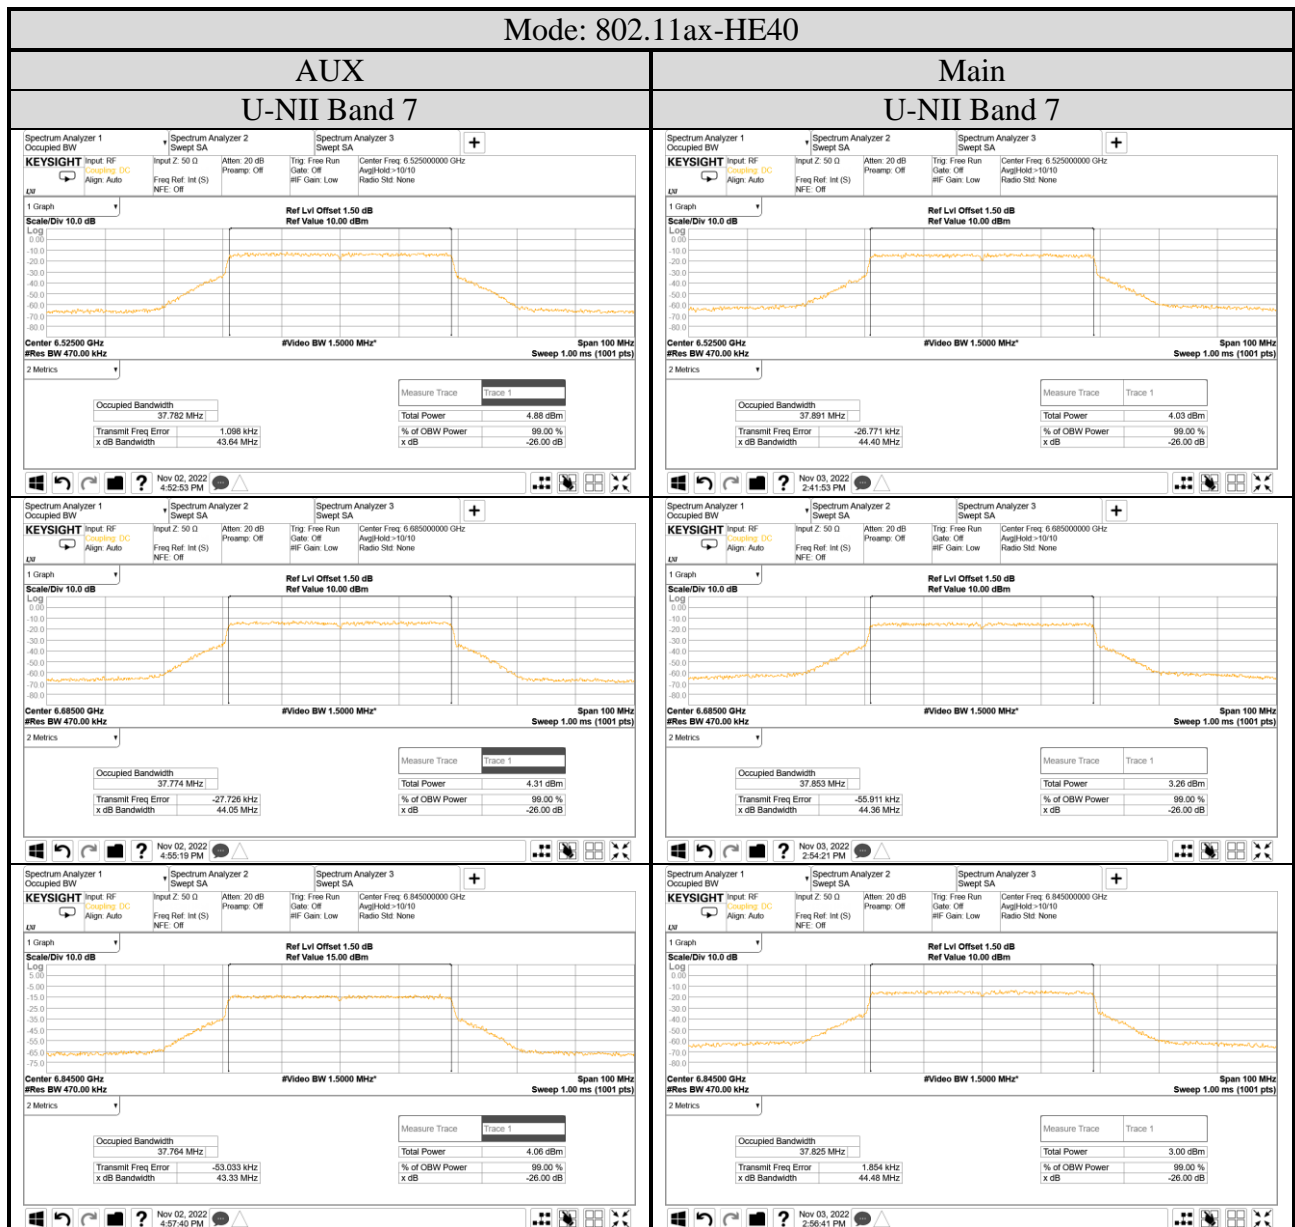

A.5 EMISSION/OCCUPIED BANDWIDTH

Test Date	2022/11/02~03	Temp./Hum.	22~25°C/62~66%
Cable Loss	1.5dB	Tested By	Sam Chang
Test Voltage	AC 120V 60Hz (Via AC Adapter)		

A.5.1 Emission/Occupied Bandwidth Result

Mode	U-NII Band	Centre Frequency (MHz)	Bandwidth (MHz)				Limit
			AUX		Main		
			26dB	Occupied (99%)	26dB	Occupied (99%)	
802.11ax-HE20	5	5955	23.91	19.025	23.04	19.027	≤320MHz
		6175	23.68	18.964	23.78	19.000	
		6415	24.03	19.025	23.07	19.032	
	6	6435	23.46	18.966	23.28	19.001	
		6475	23.28	19.024	23.31	19.000	
		6515	23.88	19.035	23.88	19.031	
	7	6535	22.74	19.004	23.85	19.012	
		6695	23.26	19.050	24.27	19.005	
		6855	23.75	19.013	23.77	19.051	
	8	6875	22.90	19.028	23.26	19.001	
		6995	23.90	18.993	23.23	19.015	
		7115	23.69	19.004	23.65	19.018	
802.11ax-HE40	5	5965	41.11	37.824	44.03	37.851	≤320MHz
		6165	44.00	37.786	45.09	37.789	
		6405	44.16	37.884	45.33	37.850	
	6	6445	43.54	37.814	44.63	37.781	
		6485	43.96	37.862	44.46	37.812	
		6525	43.64	37.782	44.40	37.891	
	7	6685	44.05	37.774	44.36	37.853	
		6845	43.33	37.764	44.48	37.825	
		6885	42.87	37.781	44.18	37.826	
	8	7005	43.75	37.778	43.54	37.829	
		7085	44.44	37.857	43.82	37.864	
802.11ax-HE80	5	5985	81.78	76.523	80.93	76.572	≤320MHz
		6145	80.86	76.497	81.05	76.657	
		6385	81.37	76.666	82.31	76.566	
	6	6465	80.89	76.534	81.58	76.560	
		6545	81.84	76.693	80.35	76.552	
		6625	81.75	76.797	81.77	76.570	
	7	6705	80.71	76.562	80.54	76.514	
		6785	80.39	76.536	80.79	76.682	
		6865	81.36	76.554	80.72	76.626	
	8	6945	81.48	76.471	80.85	76.473	
		7025	80.54	76.629	82.22	76.680	
802.11ax-HE160	5	6025	161.7	154.18	161.8	154.24	≤320MHz
		6185	161.7	154.21	161.6	154.61	
		6345	161.7	154.60	161.6	154.36	
	6	6505	161.8	154.41	161.9	154.31	
		6665	161.8	154.22	161.8	154.53	
	7	6825	161.8	154.44	161.7	154.60	
		6985	161.6	154.21	161.6	154.51	

Note: All results have been included cable loss.

A.5.2 Measurement Plots

Mode: 802.11ax-HE160

Mode: 802.11ax-HE160