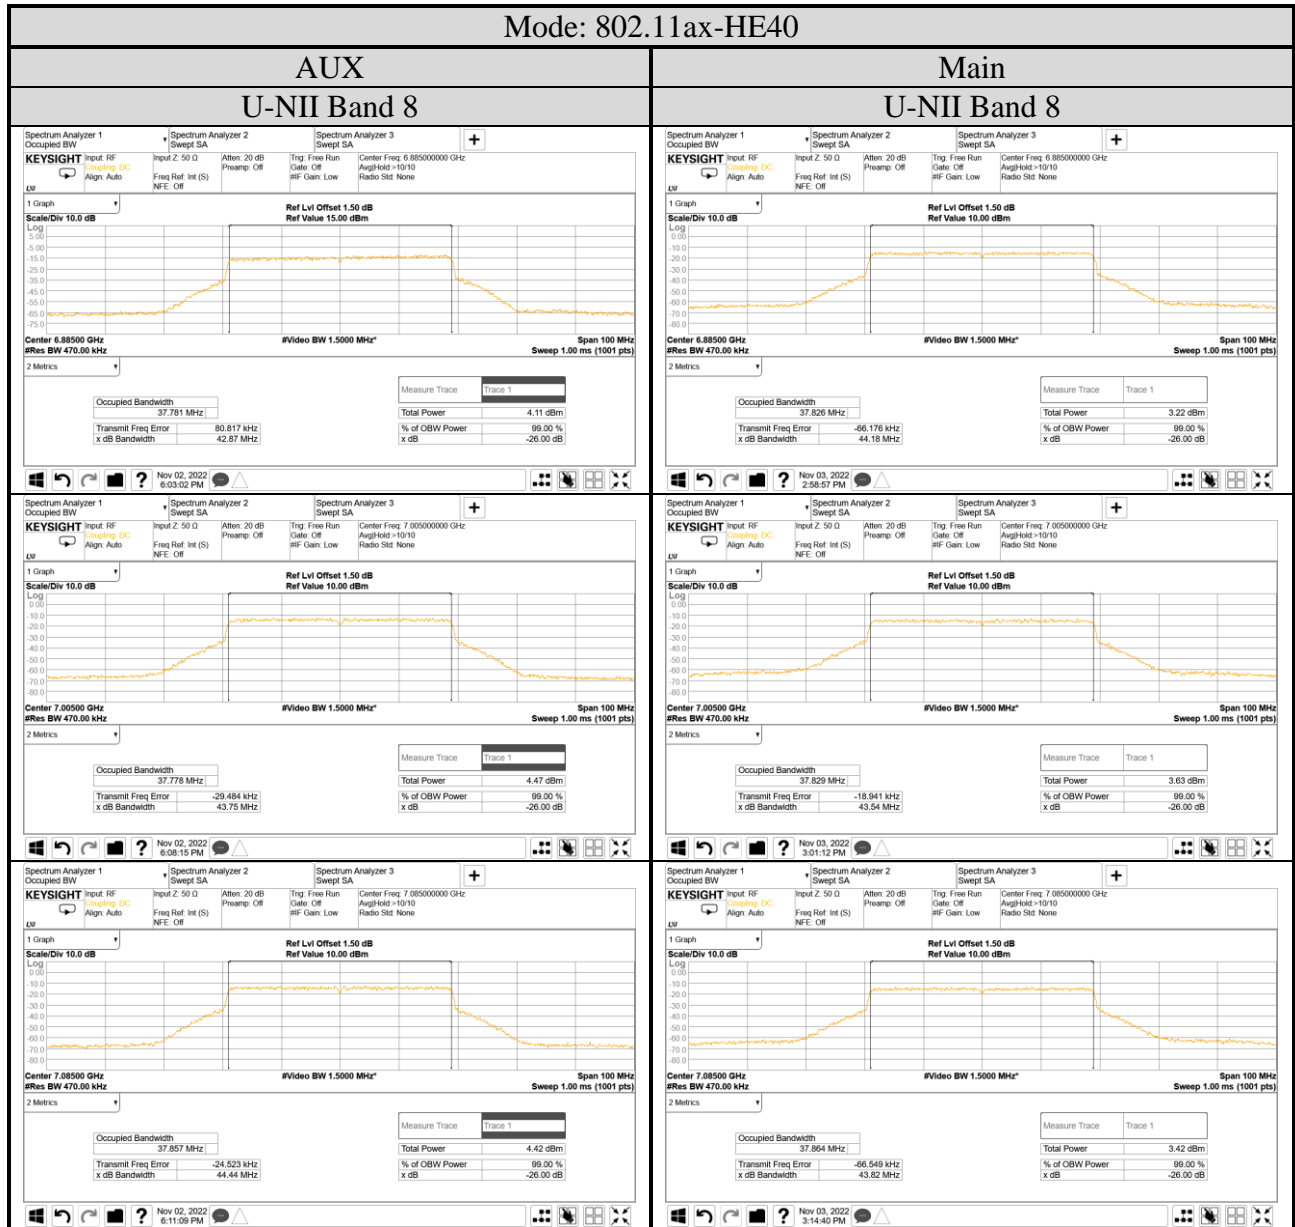

A.5 EMISSION/OCCUPIED BANDWIDTH

Test Date	2022/11/02~03	Temp./Hum.	22~25°C/62~66%
Cable Loss	1.5dB	Tested By	Sam Chang
Test Voltage	AC 120V 60Hz (Via AC Adapter)		

A.5.1 Emission/Occupied Bandwidth Result

Mode	U-NII Band	Centre Frequency (MHz)	Bandwidth (MHz)				Limit
			AUX		Main		
			26dB	Occupied (99%)	26dB	Occupied (99%)	
802.11ax-HE20	5	5955	23.91	19.025	23.04	19.027	≤320MHz
		6175	23.68	18.964	23.78	19.000	
		6415	24.03	19.025	23.07	19.032	
	6	6435	23.46	18.966	23.28	19.001	
		6475	23.28	19.024	23.31	19.000	
		6515	23.88	19.035	23.88	19.031	
	7	6535	22.74	19.004	23.85	19.012	
		6695	23.26	19.050	24.27	19.005	
		6855	23.75	19.013	23.77	19.051	
	8	6875	22.90	19.028	23.26	19.001	
		6995	23.90	18.993	23.23	19.015	
		7115	23.69	19.004	23.65	19.018	
802.11ax-HE40	5	5965	41.11	37.824	44.03	37.851	≤320MHz
		6165	44.00	37.786	45.09	37.789	
		6405	44.16	37.884	45.33	37.850	
	6	6445	43.54	37.814	44.63	37.781	
		6485	43.96	37.862	44.46	37.812	
		6525	43.64	37.782	44.40	37.891	
	7	6685	44.05	37.774	44.36	37.853	
		6845	43.33	37.764	44.48	37.825	
		6885	42.87	37.781	44.18	37.826	
	8	7005	43.75	37.778	43.54	37.829	
		7085	44.44	37.857	43.82	37.864	
802.11ax-HE80	5	5985	81.78	76.523	80.93	76.572	≤320MHz
		6145	80.86	76.497	81.05	76.657	
		6385	81.37	76.666	82.31	76.566	
	6	6465	80.89	76.534	81.58	76.560	
		6545	81.84	76.693	80.35	76.552	
		6625	81.75	76.797	81.77	76.570	
	7	6705	80.71	76.562	80.54	76.514	
		6785	80.39	76.536	80.79	76.682	
		6865	81.36	76.554	80.72	76.626	
	8	6945	81.48	76.471	80.85	76.473	
		7025	80.54	76.629	82.22	76.680	
802.11ax-HE160	5	6025	161.7	154.18	161.8	154.24	≤320MHz
		6185	161.7	154.21	161.6	154.61	
		6345	161.7	154.60	161.6	154.36	
	6	6505	161.8	154.41	161.9	154.31	
		6665	161.8	154.22	161.8	154.53	
	7	6825	161.8	154.44	161.7	154.60	
		6985	161.6	154.21	161.6	154.51	

Note: All results have been included cable loss.

A.5.2 Measurement Plots

Mode: 802.11ax-HE160

Mode: 802.11ax-HE160