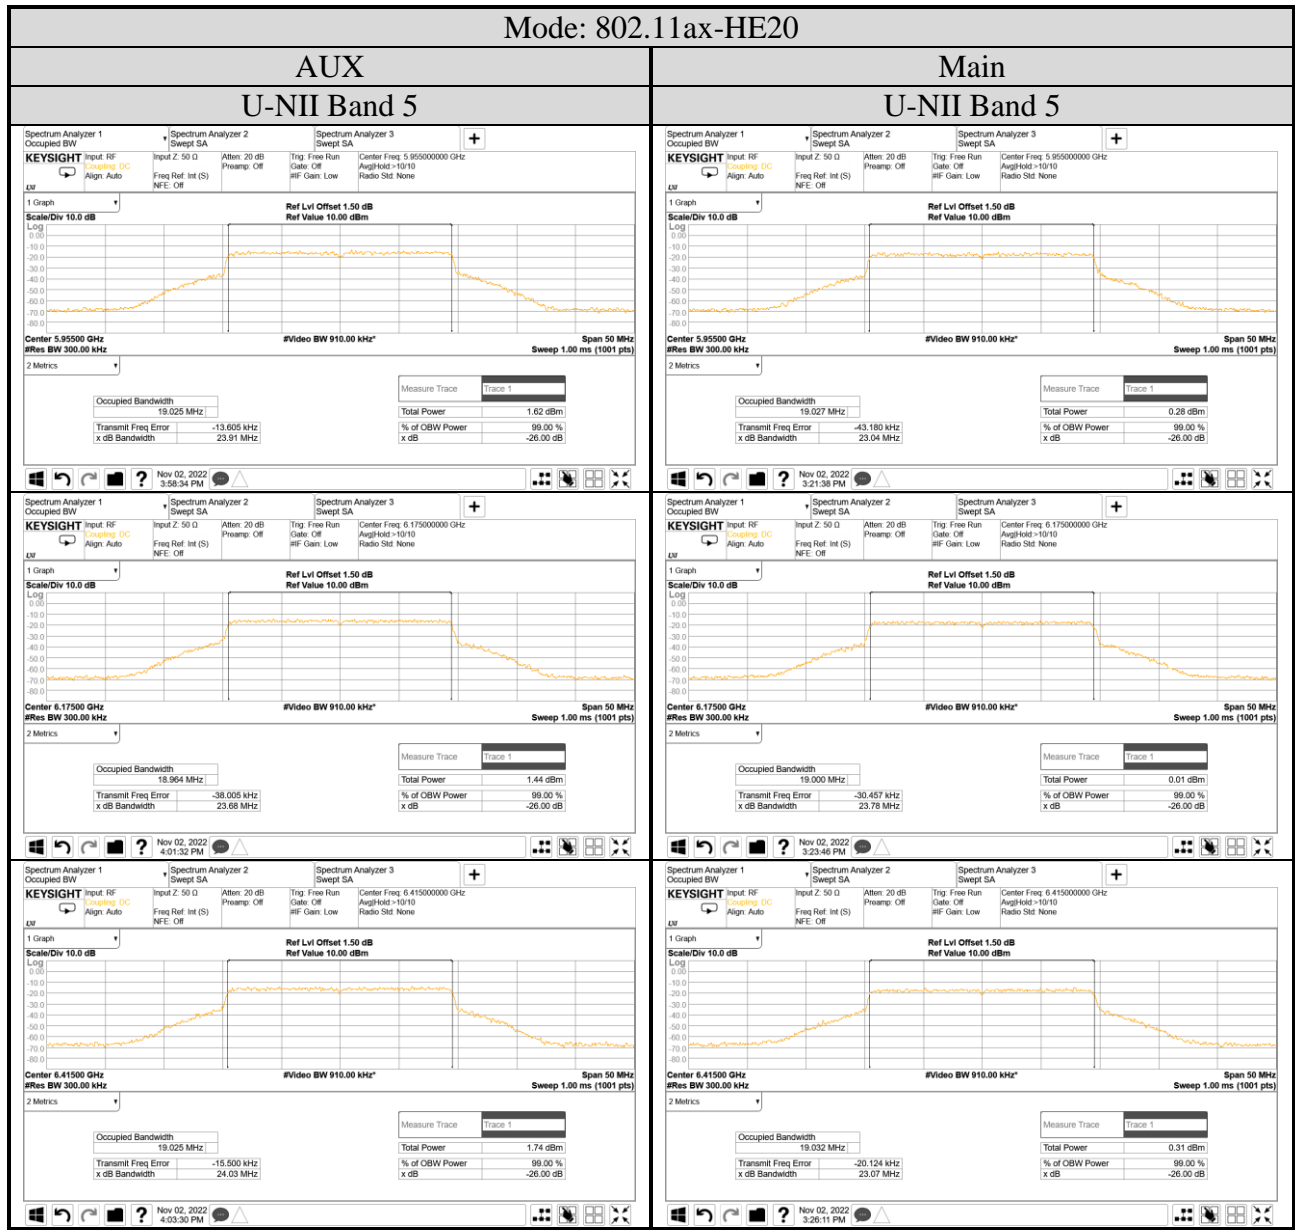

A.5 EMISSION/OCCUPIED BANDWIDTH

Test Date	2022/11/02~03	Temp./Hum.	22~25°C/62~66%
Cable Loss	1.5dB	Tested By	Sam Chang
Test Voltage	AC 120V 60Hz (Via AC Adapter)		

A.5.1 Emission/Occupied Bandwidth Result

Mode	U-NII Band	Centre Frequency (MHz)	Bandwidth (MHz)				Limit
			AUX		Main		
			26dB	Occupied (99%)	26dB	Occupied (99%)	
802.11ax-HE20	5	5955	23.91	19.025	23.04	19.027	≤320MHz
		6175	23.68	18.964	23.78	19.000	
		6415	24.03	19.025	23.07	19.032	
	6	6435	23.46	18.966	23.28	19.001	
		6475	23.28	19.024	23.31	19.000	
		6515	23.88	19.035	23.88	19.031	
	7	6535	22.74	19.004	23.85	19.012	
		6695	23.26	19.050	24.27	19.005	
		6855	23.75	19.013	23.77	19.051	
	8	6875	22.90	19.028	23.26	19.001	
		6995	23.90	18.993	23.23	19.015	
		7115	23.69	19.004	23.65	19.018	
802.11ax-HE40	5	5965	41.11	37.824	44.03	37.851	≤320MHz
		6165	44.00	37.786	45.09	37.789	
		6405	44.16	37.884	45.33	37.850	
	6	6445	43.54	37.814	44.63	37.781	
		6485	43.96	37.862	44.46	37.812	
		6525	43.64	37.782	44.40	37.891	
	7	6685	44.05	37.774	44.36	37.853	
		6845	43.33	37.764	44.48	37.825	
		6885	42.87	37.781	44.18	37.826	
	8	7005	43.75	37.778	43.54	37.829	
		7085	44.44	37.857	43.82	37.864	
802.11ax-HE80	5	5985	81.78	76.523	80.93	76.572	≤320MHz
		6145	80.86	76.497	81.05	76.657	
		6385	81.37	76.666	82.31	76.566	
	6	6465	80.89	76.534	81.58	76.560	
		6545	81.84	76.693	80.35	76.552	
		6625	81.75	76.797	81.77	76.570	
	7	6705	80.71	76.562	80.54	76.514	
		6785	80.39	76.536	80.79	76.682	
		6865	81.36	76.554	80.72	76.626	
	8	6945	81.48	76.471	80.85	76.473	
		7025	80.54	76.629	82.22	76.680	
802.11ax-HE160	5	6025	161.7	154.18	161.8	154.24	≤320MHz
		6185	161.7	154.21	161.6	154.61	
		6345	161.7	154.60	161.6	154.36	
	6	6505	161.8	154.41	161.9	154.31	
		6665	161.8	154.22	161.8	154.53	
	7	6825	161.8	154.44	161.7	154.60	
		6985	161.6	154.21	161.6	154.51	

Note: All results have been included cable loss.

A.5.2 Measurement Plots

Mode: 802.11ax-HE160

Mode: 802.11ax-HE160