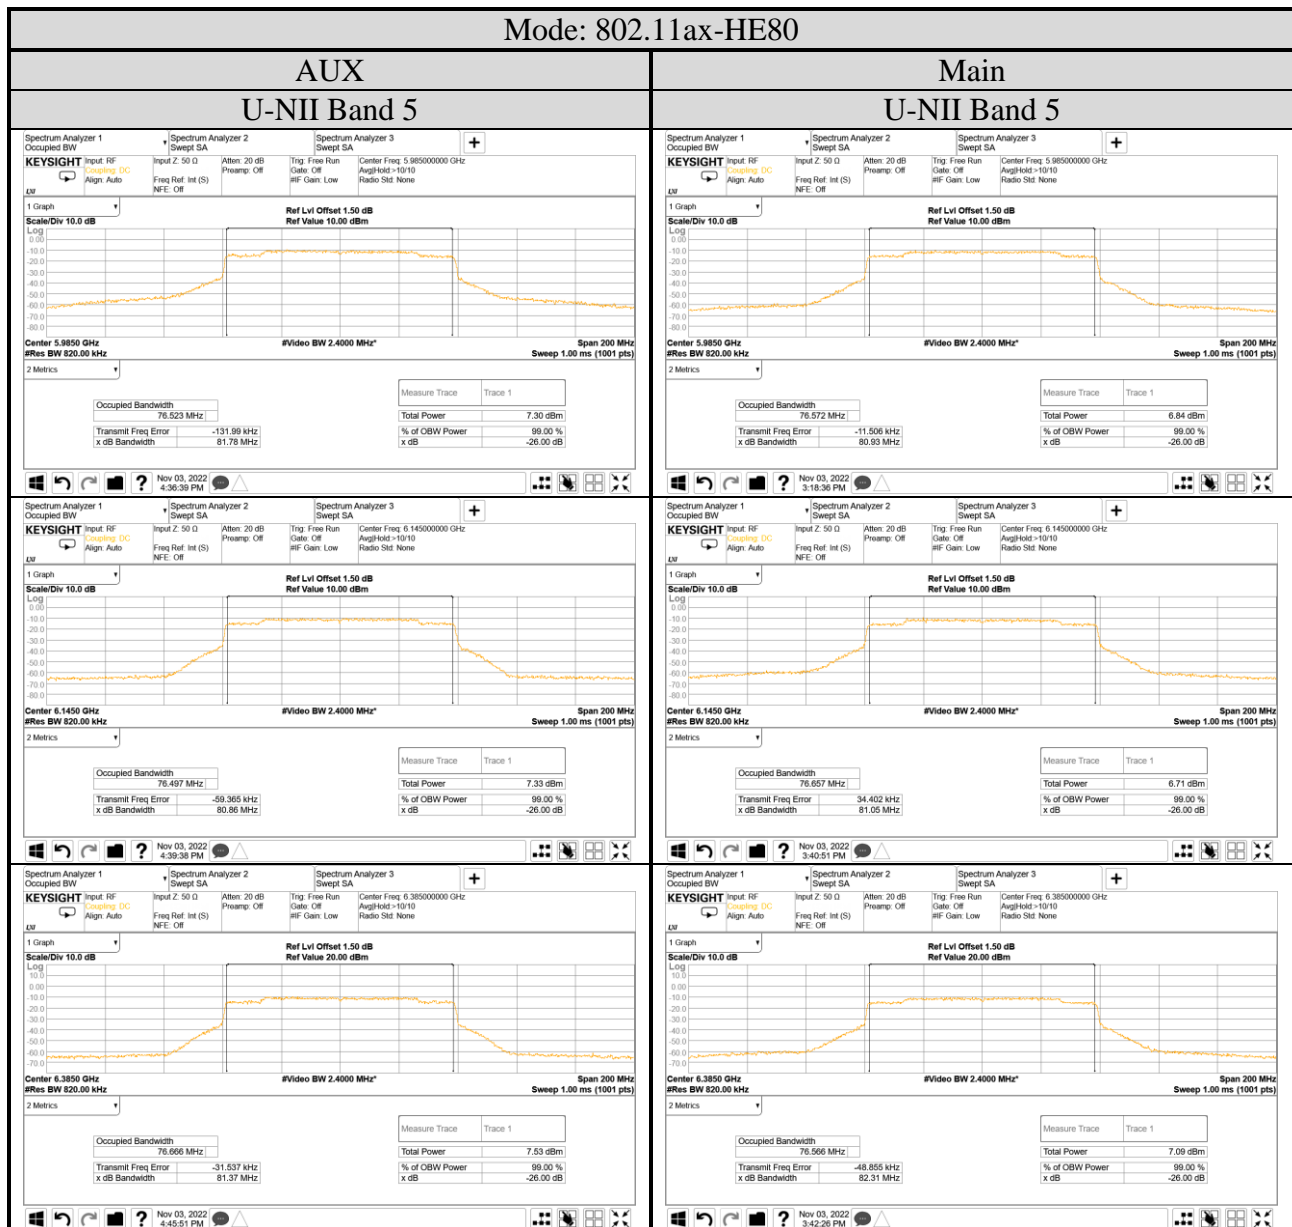

A.5 EMISSION/OCCUPIED BANDWIDTH

Test Date	2022/11/02~03	Temp./Hum.	22~25°C/62~66%
Cable Loss	1.5dB	Tested By	Sam Chang
Test Voltage	AC 120V 60Hz (Via AC Adapter)		

A.5.1 Emission/Occupied Bandwidth Result

Mode	U-NII Band	Centre Frequency (MHz)	Bandwidth (MHz)				Limit
			AUX		Main		
			26dB	Occupied (99%)	26dB	Occupied (99%)	
802.11ax-HE20	5	5955	23.91	19.025	23.04	19.027	≤320MHz
		6175	23.68	18.964	23.78	19.000	
		6415	24.03	19.025	23.07	19.032	
	6	6435	23.46	18.966	23.28	19.001	
		6475	23.28	19.024	23.31	19.000	
		6515	23.88	19.035	23.88	19.031	
	7	6535	22.74	19.004	23.85	19.012	
		6695	23.26	19.050	24.27	19.005	
		6855	23.75	19.013	23.77	19.051	
	8	6875	22.90	19.028	23.26	19.001	
		6995	23.90	18.993	23.23	19.015	
		7115	23.69	19.004	23.65	19.018	
802.11ax-HE40	5	5965	41.11	37.824	44.03	37.851	≤320MHz
		6165	44.00	37.786	45.09	37.789	
		6405	44.16	37.884	45.33	37.850	
	6	6445	43.54	37.814	44.63	37.781	
		6485	43.96	37.862	44.46	37.812	
		6525	43.64	37.782	44.40	37.891	
	7	6685	44.05	37.774	44.36	37.853	
		6845	43.33	37.764	44.48	37.825	
		6885	42.87	37.781	44.18	37.826	
	8	7005	43.75	37.778	43.54	37.829	
		7085	44.44	37.857	43.82	37.864	
802.11ax-HE80	5	5985	81.78	76.523	80.93	76.572	≤320MHz
		6145	80.86	76.497	81.05	76.657	
		6385	81.37	76.666	82.31	76.566	
	6	6465	80.89	76.534	81.58	76.560	
		6545	81.84	76.693	80.35	76.552	
		6625	81.75	76.797	81.77	76.570	
	7	6705	80.71	76.562	80.54	76.514	
		6785	80.39	76.536	80.79	76.682	
		6865	81.36	76.554	80.72	76.626	
	8	6945	81.48	76.471	80.85	76.473	
		7025	80.54	76.629	82.22	76.680	
802.11ax-HE160	5	6025	161.7	154.18	161.8	154.24	≤320MHz
		6185	161.7	154.21	161.6	154.61	
		6345	161.7	154.60	161.6	154.36	
	6	6505	161.8	154.41	161.9	154.31	
		6665	161.8	154.22	161.8	154.53	
	7	6825	161.8	154.44	161.7	154.60	
		6985	161.6	154.21	161.6	154.51	

Note: All results have been included cable loss.

A.5.2 Measurement Plots

Mode: 802.11ax-HE160

Mode: 802.11ax-HE160