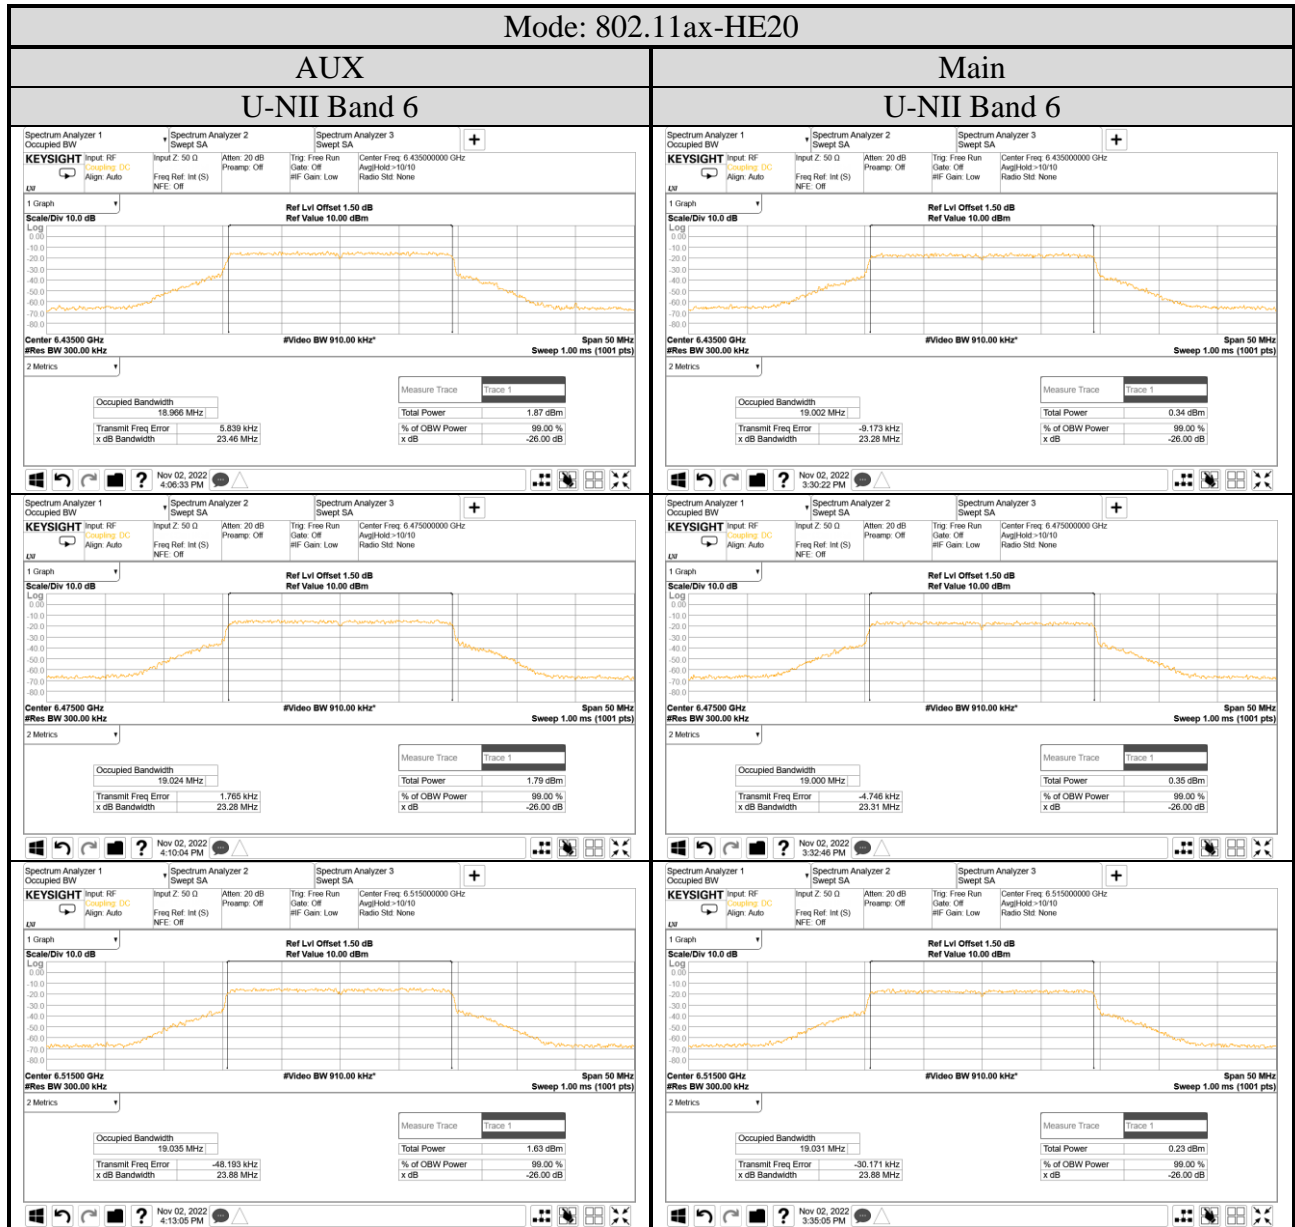

A.5 EMISSION/OCCUPIED BANDWIDTH

Test Date	2022/11/02~03	Temp./Hum.	22~25°C/62~66%
Cable Loss	1.5dB	Tested By	Sam Chang
Test Voltage	AC 120V 60Hz (Via AC Adapter)		

A.5.1 Emission/Occupied Bandwidth Result

Mode	U-NII Band	Centre Frequency (MHz)	Bandwidth (MHz)				Limit
			AUX		Main		
			26dB	Occupied (99%)	26dB	Occupied (99%)	
802.11ax-HE20	5	5955	23.91	19.025	23.04	19.027	≤320MHz
		6175	23.68	18.964	23.78	19.000	
		6415	24.03	19.025	23.07	19.032	
	6	6435	23.46	18.966	23.28	19.001	
		6475	23.28	19.024	23.31	19.000	
		6515	23.88	19.035	23.88	19.031	
	7	6535	22.74	19.004	23.85	19.012	
		6695	23.26	19.050	24.27	19.005	
		6855	23.75	19.013	23.77	19.051	
	8	6875	22.90	19.028	23.26	19.001	
		6995	23.90	18.993	23.23	19.015	
		7115	23.69	19.004	23.65	19.018	
802.11ax-HE40	5	5965	41.11	37.824	44.03	37.851	≤320MHz
		6165	44.00	37.786	45.09	37.789	
		6405	44.16	37.884	45.33	37.850	
	6	6445	43.54	37.814	44.63	37.781	
		6485	43.96	37.862	44.46	37.812	
		6525	43.64	37.782	44.40	37.891	
	7	6685	44.05	37.774	44.36	37.853	
		6845	43.33	37.764	44.48	37.825	
		6885	42.87	37.781	44.18	37.826	
	8	7005	43.75	37.778	43.54	37.829	
		7085	44.44	37.857	43.82	37.864	
802.11ax-HE80	5	5985	81.78	76.523	80.93	76.572	≤320MHz
		6145	80.86	76.497	81.05	76.657	
		6385	81.37	76.666	82.31	76.566	
	6	6465	80.89	76.534	81.58	76.560	
		6545	81.84	76.693	80.35	76.552	
		6625	81.75	76.797	81.77	76.570	
	7	6705	80.71	76.562	80.54	76.514	
		6785	80.39	76.536	80.79	76.682	
		6865	81.36	76.554	80.72	76.626	
	8	6945	81.48	76.471	80.85	76.473	
		7025	80.54	76.629	82.22	76.680	
802.11ax-HE160	5	6025	161.7	154.18	161.8	154.24	≤320MHz
		6185	161.7	154.21	161.6	154.61	
		6345	161.7	154.60	161.6	154.36	
	6	6505	161.8	154.41	161.9	154.31	
		6665	161.8	154.22	161.8	154.53	
	7	6825	161.8	154.44	161.7	154.60	
		6985	161.6	154.21	161.6	154.51	

Note: All results have been included cable loss.

A.5.2 Measurement Plots

Mode: 802.11ax-HE160

Mode: 802.11ax-HE160