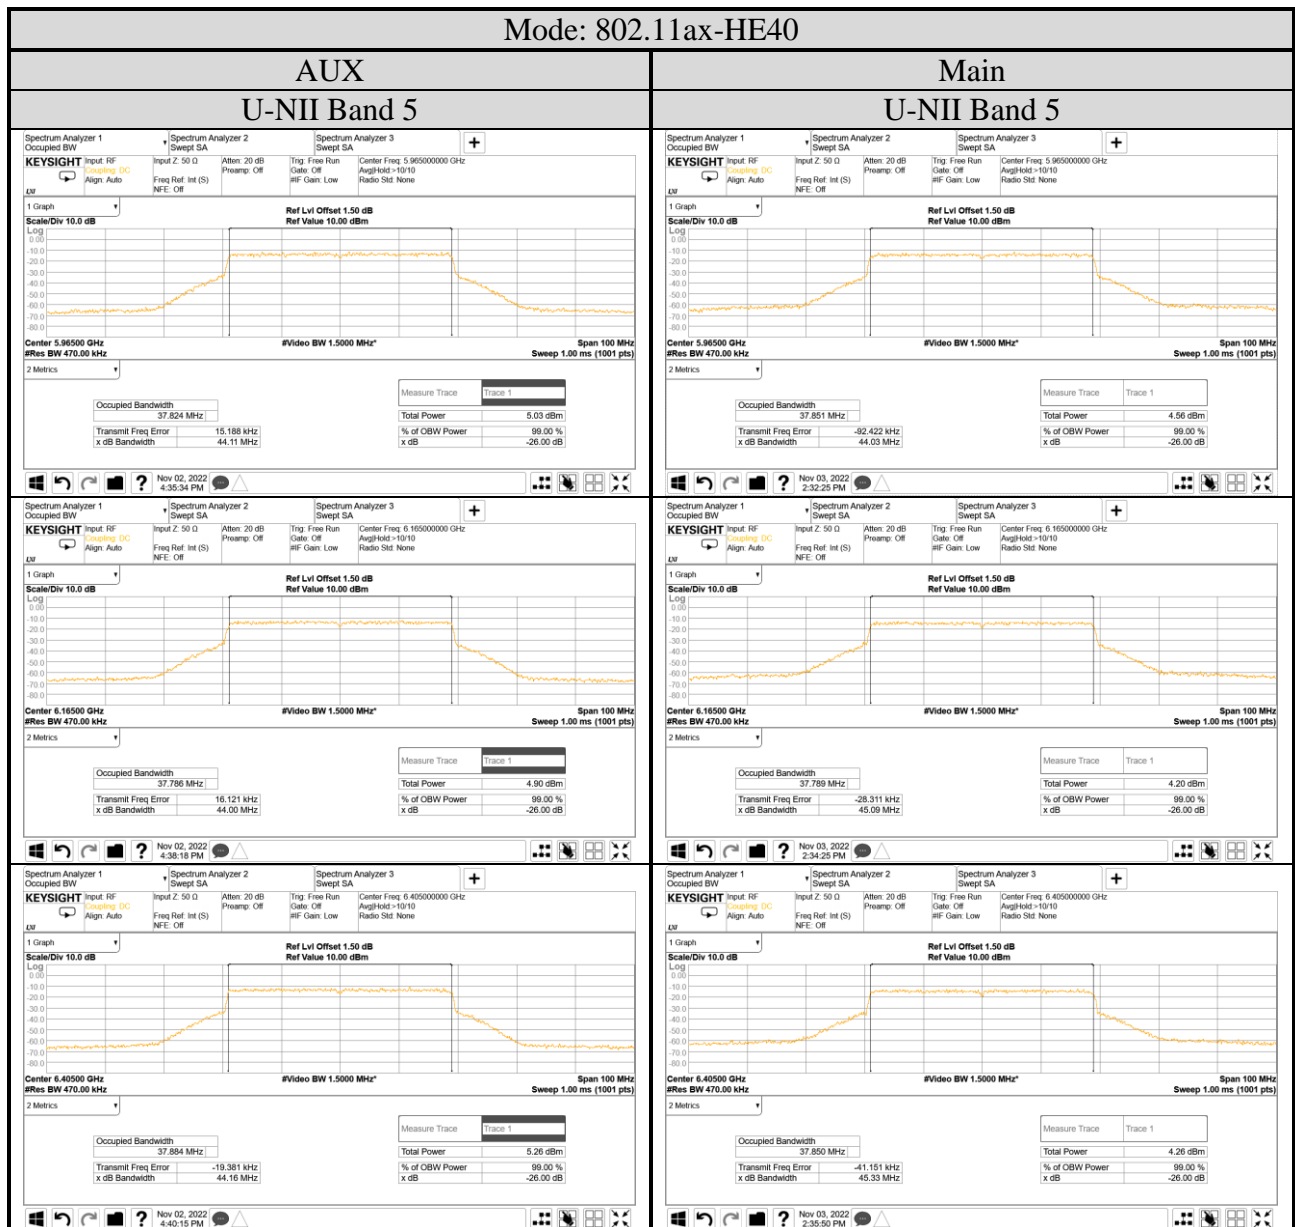

A.5 EMISSION/OCCUPIED BANDWIDTH

Test Date	2022/11/02~03	Temp./Hum.	22~25°C/62~66%
Cable Loss	1.5dB	Tested By	Sam Chang
Test Voltage	AC 120V 60Hz (Via AC Adapter)		

A.5.1 Emission/Occupied Bandwidth Result

Mode	U-NII Band	Centre Frequency (MHz)	Bandwidth (MHz)				Limit
			AUX		Main		
			26dB	Occupied (99%)	26dB	Occupied (99%)	
802.11ax-HE20	5	5955	23.91	19.025	23.04	19.027	≤320MHz
		6175	23.68	18.964	23.78	19.000	
		6415	24.03	19.025	23.07	19.032	
	6	6435	23.46	18.966	23.28	19.001	
		6475	23.28	19.024	23.31	19.000	
		6515	23.88	19.035	23.88	19.031	
	7	6535	22.74	19.004	23.85	19.012	
		6695	23.26	19.050	24.27	19.005	
		6855	23.75	19.013	23.77	19.051	
	8	6875	22.90	19.028	23.26	19.001	
		6995	23.90	18.993	23.23	19.015	
		7115	23.69	19.004	23.65	19.018	
802.11ax-HE40	5	5965	41.11	37.824	44.03	37.851	≤320MHz
		6165	44.00	37.786	45.09	37.789	
		6405	44.16	37.884	45.33	37.850	
	6	6445	43.54	37.814	44.63	37.781	
		6485	43.96	37.862	44.46	37.812	
		6525	43.64	37.782	44.40	37.891	
	7	6685	44.05	37.774	44.36	37.853	
		6845	43.33	37.764	44.48	37.825	
		6885	42.87	37.781	44.18	37.826	
	8	7005	43.75	37.778	43.54	37.829	
		7085	44.44	37.857	43.82	37.864	
802.11ax-HE80	5	5985	81.78	76.523	80.93	76.572	≤320MHz
		6145	80.86	76.497	81.05	76.657	
		6385	81.37	76.666	82.31	76.566	
	6	6465	80.89	76.534	81.58	76.560	
		6545	81.84	76.693	80.35	76.552	
		6625	81.75	76.797	81.77	76.570	
	7	6705	80.71	76.562	80.54	76.514	
		6785	80.39	76.536	80.79	76.682	
		6865	81.36	76.554	80.72	76.626	
	8	6945	81.48	76.471	80.85	76.473	
		7025	80.54	76.629	82.22	76.680	
802.11ax-HE160	5	6025	161.7	154.18	161.8	154.24	≤320MHz
		6185	161.7	154.21	161.6	154.61	
		6345	161.7	154.60	161.6	154.36	
	6	6505	161.8	154.41	161.9	154.31	
		6665	161.8	154.22	161.8	154.53	
	7	6825	161.8	154.44	161.7	154.60	
		6985	161.6	154.21	161.6	154.51	

Note: All results have been included cable loss.

A.5.2 Measurement Plots

Mode: 802.11ax-HE160

Mode: 802.11ax-HE160