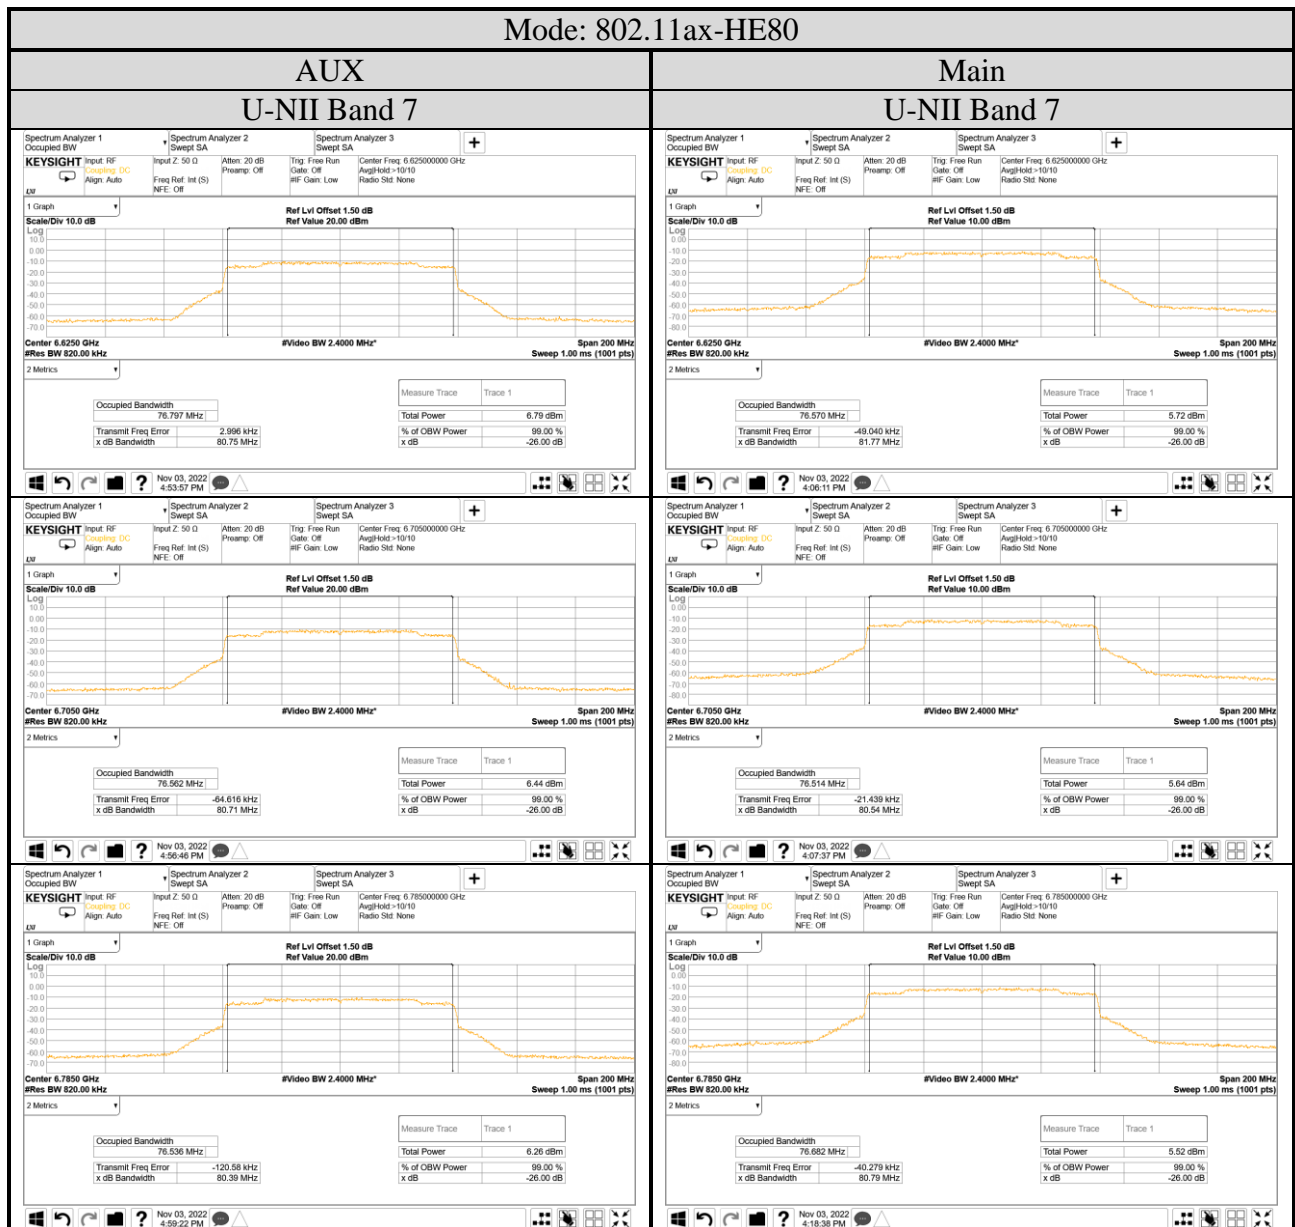

A.5 EMISSION/OCCUPIED BANDWIDTH

Test Date	2022/11/02~03	Temp./Hum.	22~25°C/62~66%
Cable Loss	1.5dB	Tested By	Sam Chang
Test Voltage	AC 120V 60Hz (Via AC Adapter)		

A.5.1 Emission/Occupied Bandwidth Result

Mode	U-NII Band	Centre Frequency (MHz)	Bandwidth (MHz)				Limit
			AUX		Main		
			26dB	Occupied (99%)	26dB	Occupied (99%)	
802.11ax-HE20	5	5955	23.91	19.025	23.04	19.027	≤320MHz
		6175	23.68	18.964	23.78	19.000	
		6415	24.03	19.025	23.07	19.032	
	6	6435	23.46	18.966	23.28	19.001	
		6475	23.28	19.024	23.31	19.000	
		6515	23.88	19.035	23.88	19.031	
	7	6535	22.74	19.004	23.85	19.012	
		6695	23.26	19.050	24.27	19.005	
		6855	23.75	19.013	23.77	19.051	
	8	6875	22.90	19.028	23.26	19.001	
		6995	23.90	18.993	23.23	19.015	
		7115	23.69	19.004	23.65	19.018	
802.11ax-HE40	5	5965	41.11	37.824	44.03	37.851	≤320MHz
		6165	44.00	37.786	45.09	37.789	
		6405	44.16	37.884	45.33	37.850	
	6	6445	43.54	37.814	44.63	37.781	
		6485	43.96	37.862	44.46	37.812	
		6525	43.64	37.782	44.40	37.891	
	7	6685	44.05	37.774	44.36	37.853	
		6845	43.33	37.764	44.48	37.825	
		6885	42.87	37.781	44.18	37.826	
	8	7005	43.75	37.778	43.54	37.829	
		7085	44.44	37.857	43.82	37.864	
802.11ax-HE80	5	5985	81.78	76.523	80.93	76.572	≤320MHz
		6145	80.86	76.497	81.05	76.657	
		6385	81.37	76.666	82.31	76.566	
	6	6465	80.89	76.534	81.58	76.560	
		6545	81.84	76.693	80.35	76.552	
		6625	81.75	76.797	81.77	76.570	
	7	6705	80.71	76.562	80.54	76.514	
		6785	80.39	76.536	80.79	76.682	
		6865	81.36	76.554	80.72	76.626	
	8	6945	81.48	76.471	80.85	76.473	
		7025	80.54	76.629	82.22	76.680	
802.11ax-HE160	5	6025	161.7	154.18	161.8	154.24	≤320MHz
		6185	161.7	154.21	161.6	154.61	
		6345	161.7	154.60	161.6	154.36	
	6	6505	161.8	154.41	161.9	154.31	
		6665	161.8	154.22	161.8	154.53	
	7	6825	161.8	154.44	161.7	154.60	
		6985	161.6	154.21	161.6	154.51	

Note: All results have been included cable loss.

A.5.2 Measurement Plots

Mode: 802.11ax-HE160

Mode: 802.11ax-HE160