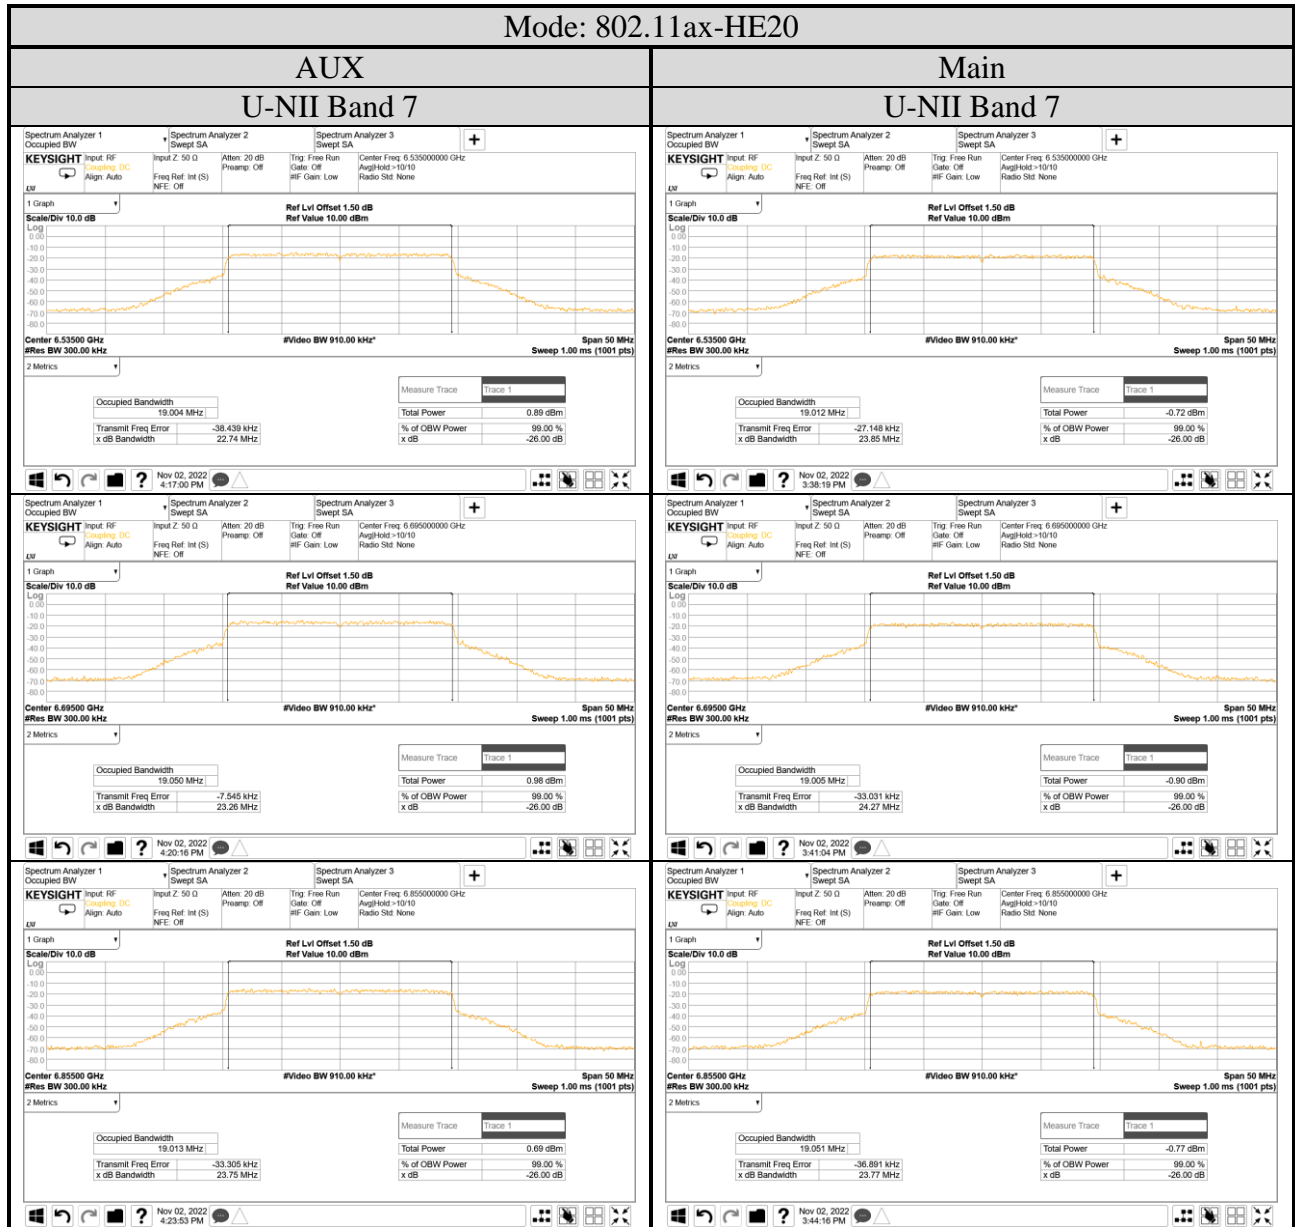

A.5 EMISSION/OCCUPIED BANDWIDTH

Test Date	2022/11/02~03	Temp./Hum.	22~25°C/62~66%
Cable Loss	1.5dB	Tested By	Sam Chang
Test Voltage	AC 120V 60Hz (Via AC Adapter)		

A.5.1 Emission/Occupied Bandwidth Result

Mode	U-NII Band	Centre Frequency (MHz)	Bandwidth (MHz)				Limit
			AUX		Main		
			26dB	Occupied (99%)	26dB	Occupied (99%)	
802.11ax-HE20	5	5955	23.91	19.025	23.04	19.027	≤320MHz
		6175	23.68	18.964	23.78	19.000	
		6415	24.03	19.025	23.07	19.032	
	6	6435	23.46	18.966	23.28	19.001	
		6475	23.28	19.024	23.31	19.000	
		6515	23.88	19.035	23.88	19.031	
	7	6535	22.74	19.004	23.85	19.012	
		6695	23.26	19.050	24.27	19.005	
		6855	23.75	19.013	23.77	19.051	
	8	6875	22.90	19.028	23.26	19.001	
		6995	23.90	18.993	23.23	19.015	
		7115	23.69	19.004	23.65	19.018	
802.11ax-HE40	5	5965	41.11	37.824	44.03	37.851	≤320MHz
		6165	44.00	37.786	45.09	37.789	
		6405	44.16	37.884	45.33	37.850	
	6	6445	43.54	37.814	44.63	37.781	
		6485	43.96	37.862	44.46	37.812	
		6525	43.64	37.782	44.40	37.891	
	7	6685	44.05	37.774	44.36	37.853	
		6845	43.33	37.764	44.48	37.825	
		6885	42.87	37.781	44.18	37.826	
	8	7005	43.75	37.778	43.54	37.829	
		7085	44.44	37.857	43.82	37.864	
802.11ax-HE80	5	5985	81.78	76.523	80.93	76.572	≤320MHz
		6145	80.86	76.497	81.05	76.657	
		6385	81.37	76.666	82.31	76.566	
	6	6465	80.89	76.534	81.58	76.560	
		6545	81.84	76.693	80.35	76.552	
		6625	81.75	76.797	81.77	76.570	
	7	6705	80.71	76.562	80.54	76.514	
		6785	80.39	76.536	80.79	76.682	
		6865	81.36	76.554	80.72	76.626	
	8	6945	81.48	76.471	80.85	76.473	
		7025	80.54	76.629	82.22	76.680	
802.11ax-HE160	5	6025	161.7	154.18	161.8	154.24	≤320MHz
		6185	161.7	154.21	161.6	154.61	
		6345	161.7	154.60	161.6	154.36	
	6	6505	161.8	154.41	161.9	154.31	
		6665	161.8	154.22	161.8	154.53	
	7	6825	161.8	154.44	161.7	154.60	
		6985	161.6	154.21	161.6	154.51	

Note: All results have been included cable loss.

A.5.2 Measurement Plots

Mode: 802.11ax-HE160

Mode: 802.11ax-HE160