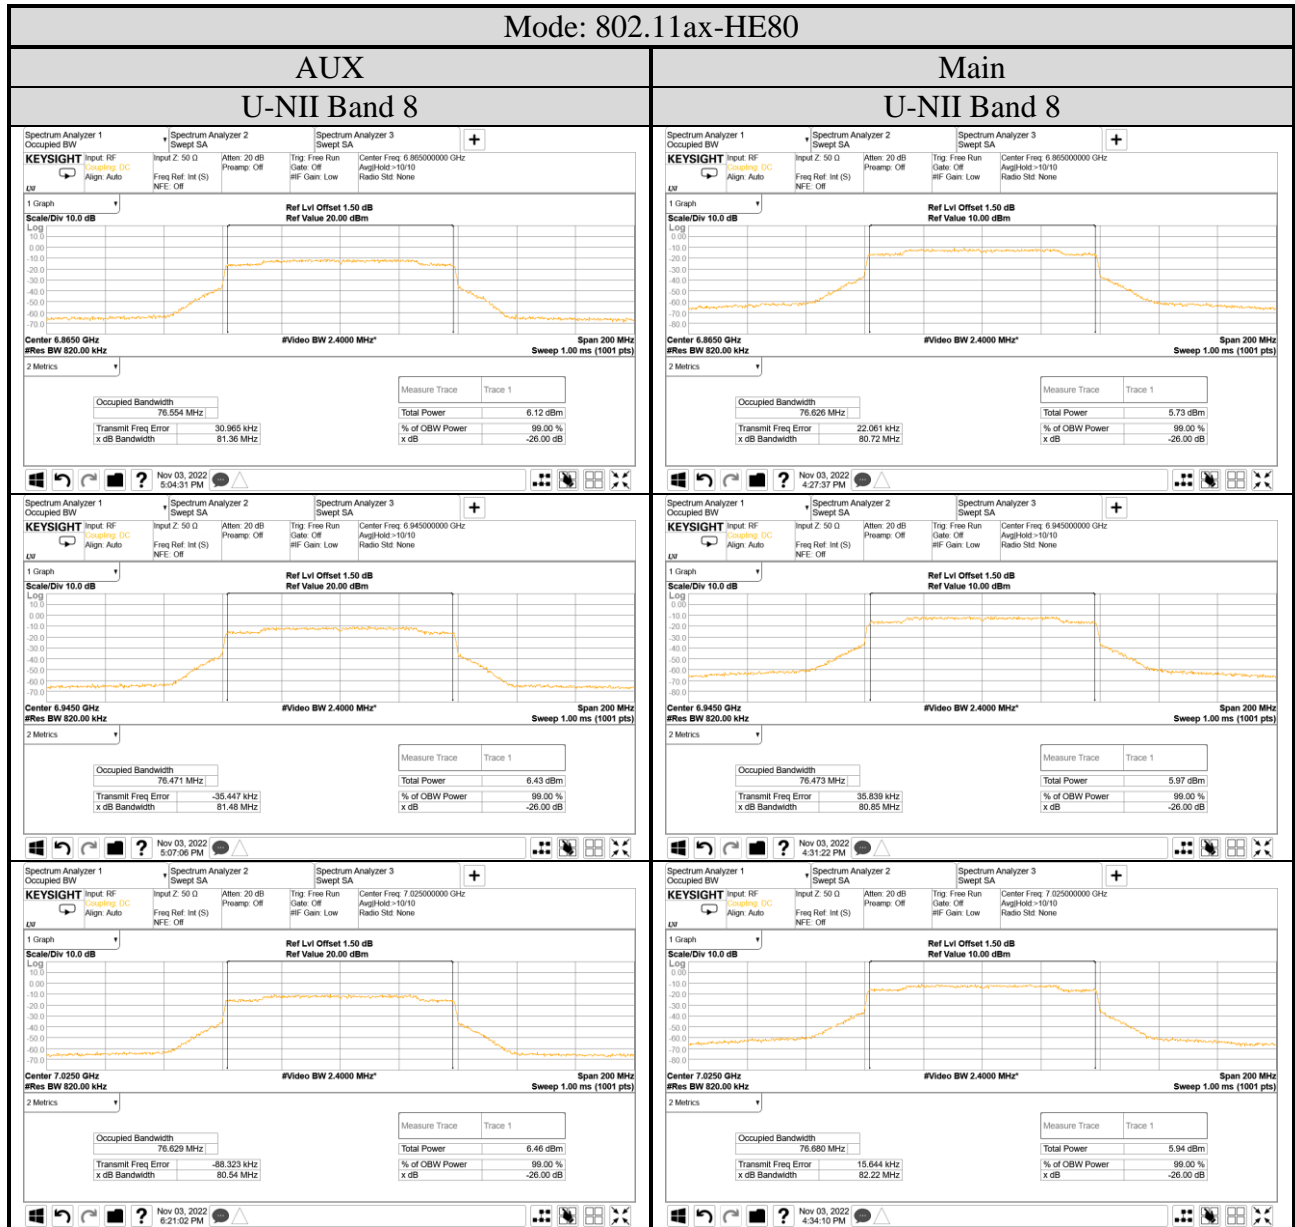

A.5 EMISSION/OCCUPIED BANDWIDTH

Test Date	2022/11/02~03	Temp./Hum.	22~25°C/62~66%
Cable Loss	1.5dB	Tested By	Sam Chang
Test Voltage	AC 120V 60Hz (Via AC Adapter)		

A.5.1 Emission/Occupied Bandwidth Result

Mode	U-NII Band	Centre Frequency (MHz)	Bandwidth (MHz)				Limit
			AUX		Main		
			26dB	Occupied (99%)	26dB	Occupied (99%)	
802.11ax-HE20	5	5955	23.91	19.025	23.04	19.027	≤320MHz
		6175	23.68	18.964	23.78	19.000	
		6415	24.03	19.025	23.07	19.032	
	6	6435	23.46	18.966	23.28	19.001	
		6475	23.28	19.024	23.31	19.000	
		6515	23.88	19.035	23.88	19.031	
	7	6535	22.74	19.004	23.85	19.012	
		6695	23.26	19.050	24.27	19.005	
		6855	23.75	19.013	23.77	19.051	
	8	6875	22.90	19.028	23.26	19.001	
		6995	23.90	18.993	23.23	19.015	
		7115	23.69	19.004	23.65	19.018	
802.11ax-HE40	5	5965	41.11	37.824	44.03	37.851	≤320MHz
		6165	44.00	37.786	45.09	37.789	
		6405	44.16	37.884	45.33	37.850	
	6	6445	43.54	37.814	44.63	37.781	
		6485	43.96	37.862	44.46	37.812	
		6525	43.64	37.782	44.40	37.891	
	7	6685	44.05	37.774	44.36	37.853	
		6845	43.33	37.764	44.48	37.825	
		6885	42.87	37.781	44.18	37.826	
	8	7005	43.75	37.778	43.54	37.829	
		7085	44.44	37.857	43.82	37.864	
802.11ax-HE80	5	5985	81.78	76.523	80.93	76.572	≤320MHz
		6145	80.86	76.497	81.05	76.657	
		6385	81.37	76.666	82.31	76.566	
	6	6465	80.89	76.534	81.58	76.560	
		6545	81.84	76.693	80.35	76.552	
		6625	81.75	76.797	81.77	76.570	
	7	6705	80.71	76.562	80.54	76.514	
		6785	80.39	76.536	80.79	76.682	
		6865	81.36	76.554	80.72	76.626	
	8	6945	81.48	76.471	80.85	76.473	
		7025	80.54	76.629	82.22	76.680	
802.11ax-HE160	5	6025	161.7	154.18	161.8	154.24	≤320MHz
		6185	161.7	154.21	161.6	154.61	
		6345	161.7	154.60	161.6	154.36	
	6	6505	161.8	154.41	161.9	154.31	
		6665	161.8	154.22	161.8	154.53	
	7	6825	161.8	154.44	161.7	154.60	
		6985	161.6	154.21	161.6	154.51	

Note: All results have been included cable loss.

A.5.2 Measurement Plots

Mode: 802.11ax-HE160

Mode: 802.11ax-HE160