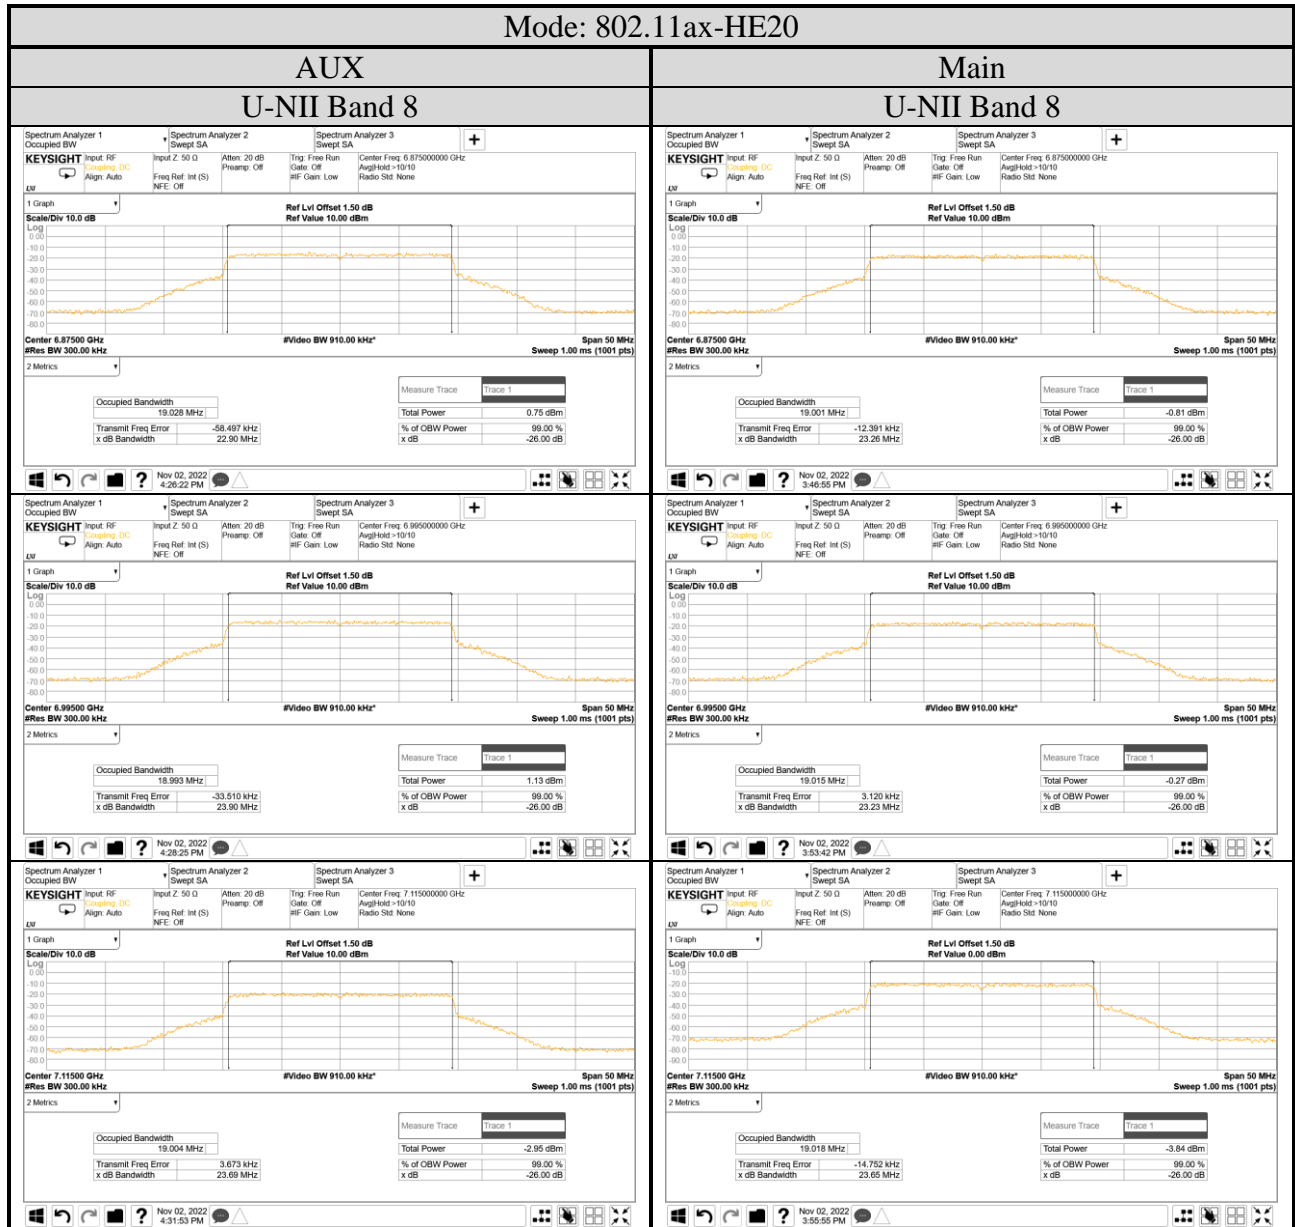

A.5 EMISSION/OCCUPIED BANDWIDTH

Test Date	2022/11/02~03	Temp./Hum.	22~25°C/62~66%
Cable Loss	1.5dB	Tested By	Sam Chang
Test Voltage	AC 120V 60Hz (Via AC Adapter)		

A.5.1 Emission/Occupied Bandwidth Result

Mode	U-NII Band	Centre Frequency (MHz)	Bandwidth (MHz)				Limit
			AUX		Main		
			26dB	Occupied (99%)	26dB	Occupied (99%)	
802.11ax-HE20	5	5955	23.91	19.025	23.04	19.027	≤320MHz
		6175	23.68	18.964	23.78	19.000	
		6415	24.03	19.025	23.07	19.032	
	6	6435	23.46	18.966	23.28	19.001	
		6475	23.28	19.024	23.31	19.000	
		6515	23.88	19.035	23.88	19.031	
	7	6535	22.74	19.004	23.85	19.012	
		6695	23.26	19.050	24.27	19.005	
		6855	23.75	19.013	23.77	19.051	
	8	6875	22.90	19.028	23.26	19.001	
		6995	23.90	18.993	23.23	19.015	
		7115	23.69	19.004	23.65	19.018	
802.11ax-HE40	5	5965	41.11	37.824	44.03	37.851	≤320MHz
		6165	44.00	37.786	45.09	37.789	
		6405	44.16	37.884	45.33	37.850	
	6	6445	43.54	37.814	44.63	37.781	
		6485	43.96	37.862	44.46	37.812	
		6525	43.64	37.782	44.40	37.891	
	7	6685	44.05	37.774	44.36	37.853	
		6845	43.33	37.764	44.48	37.825	
		6885	42.87	37.781	44.18	37.826	
	8	7005	43.75	37.778	43.54	37.829	
		7085	44.44	37.857	43.82	37.864	
802.11ax-HE80	5	5985	81.78	76.523	80.93	76.572	≤320MHz
		6145	80.86	76.497	81.05	76.657	
		6385	81.37	76.666	82.31	76.566	
	6	6465	80.89	76.534	81.58	76.560	
		6545	81.84	76.693	80.35	76.552	
		6625	81.75	76.797	81.77	76.570	
	7	6705	80.71	76.562	80.54	76.514	
		6785	80.39	76.536	80.79	76.682	
		6865	81.36	76.554	80.72	76.626	
	8	6945	81.48	76.471	80.85	76.473	
		7025	80.54	76.629	82.22	76.680	
802.11ax-HE160	5	6025	161.7	154.18	161.8	154.24	≤320MHz
		6185	161.7	154.21	161.6	154.61	
		6345	161.7	154.60	161.6	154.36	
	6	6505	161.8	154.41	161.9	154.31	
		6665	161.8	154.22	161.8	154.53	
	7	6825	161.8	154.44	161.7	154.60	
		6985	161.6	154.21	161.6	154.51	

Note: All results have been included cable loss.

A.5.2 Measurement Plots

Mode: 802.11ax-HE160

Mode: 802.11ax-HE160