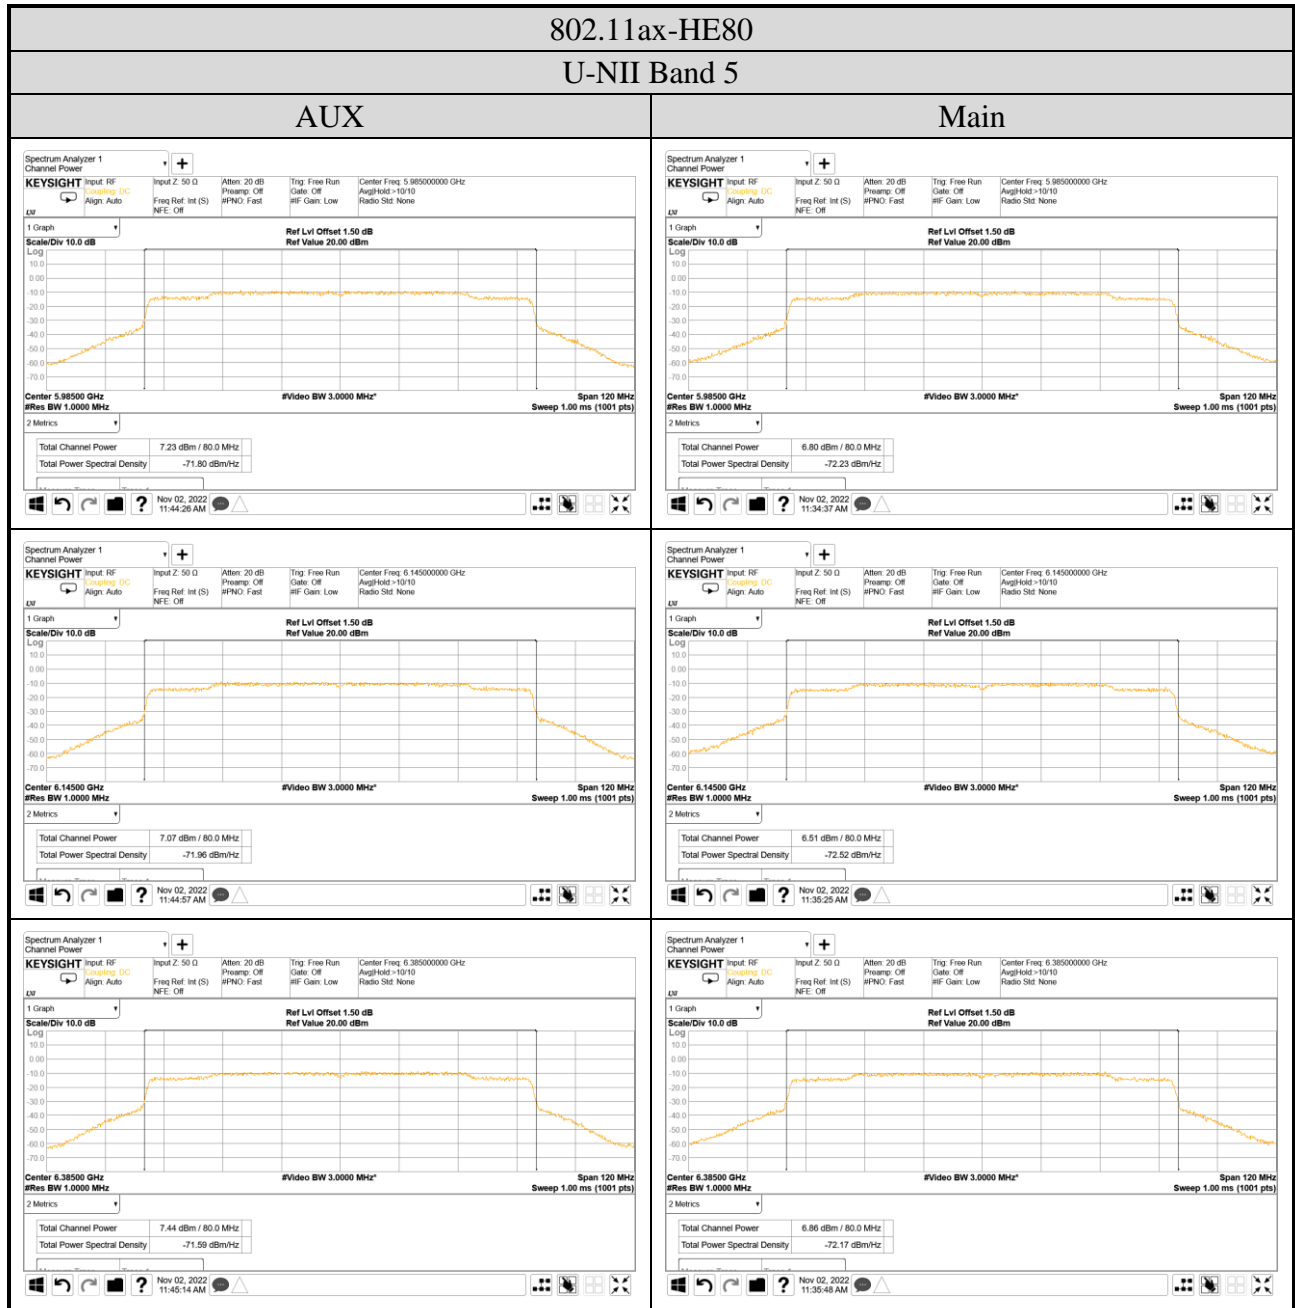

Audix Technology Corp.
 No. 491, Zhongfu Rd., Linkou Dist.,
 New Taipei City 244, Taiwan

Tel: +886 2 26099301
 Fax: +886 2 26099303

A.4.2 Measurement Plots

- OFDM Modulation

● OFDMA Modulation

Audix Technology Corp.
 No. 491, Zhongfu Rd., Linkou Dist.,
 New Taipei City 244, Taiwan