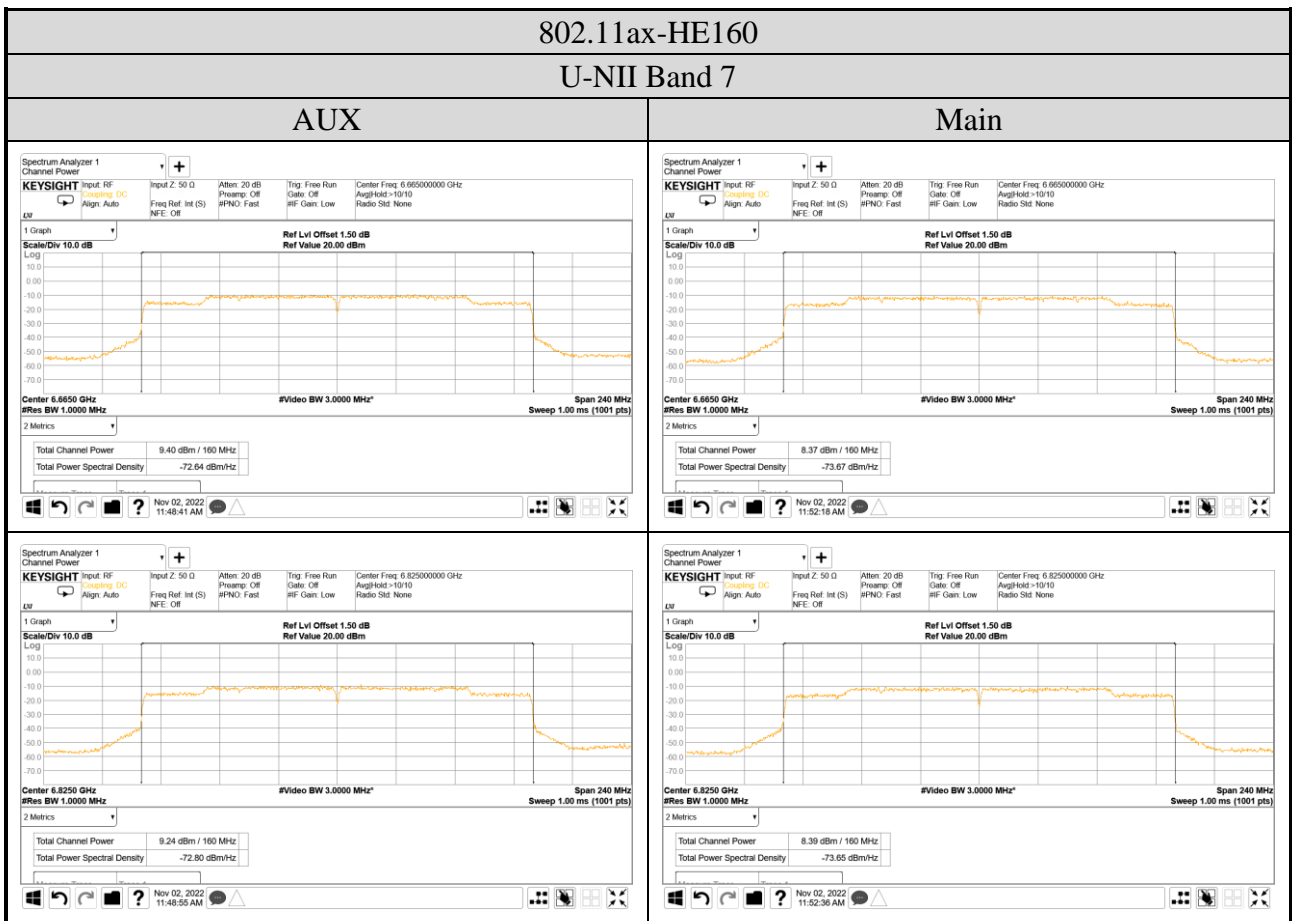

Audix Technology Corp.
 No. 491, Zhongfu Rd., Linkou Dist.,
 New Taipei City 244, Taiwan

Tel: +886 2 26099301
 Fax: +886 2 26099303

A.4.2 Measurement Plots

- OFDM Modulation

● OFDMA Modulation

Audix Technology Corp.
 No. 491, Zhongfu Rd., Linkou Dist.,
 New Taipei City 244, Taiwan