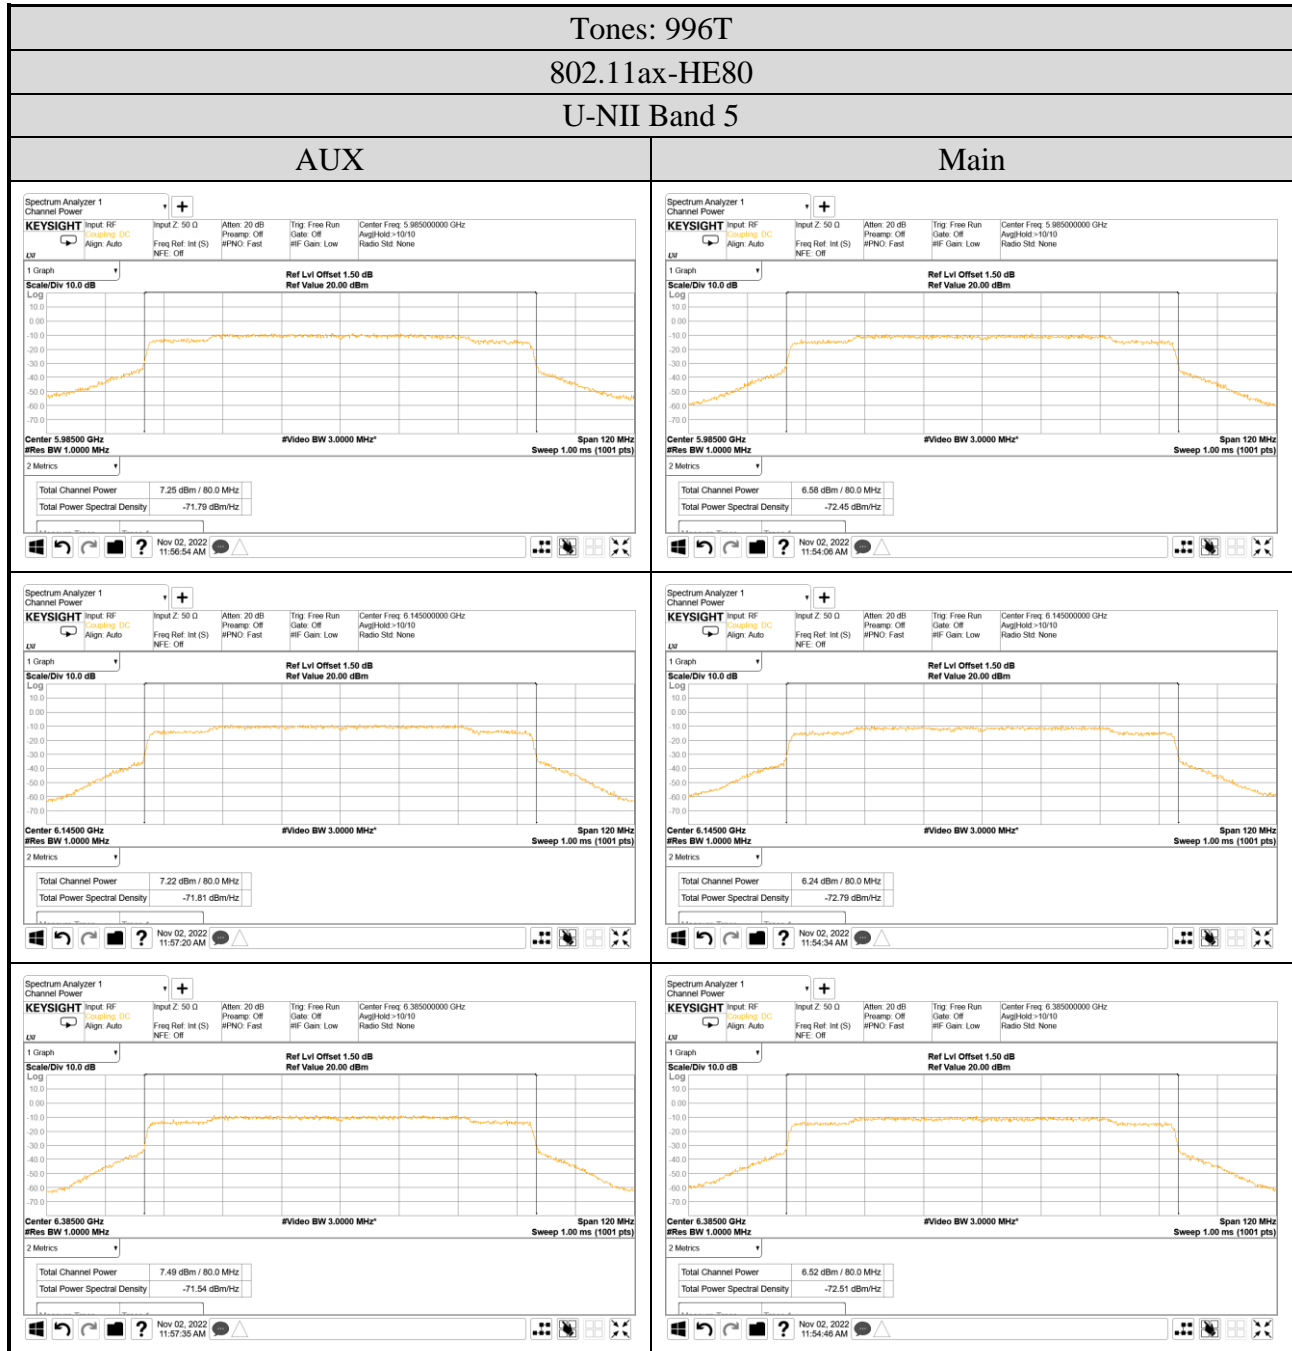

Audix Technology Corp.
 No. 491, Zhongfu Rd., Linkou Dist.,
 New Taipei City 244, Taiwan

Tel: +886 2 26099301
 Fax: +886 2 26099303

A.4.2 Measurement Plots

- OFDM Modulation

● OFDMA Modulation

Audix Technology Corp.
 No. 491, Zhongfu Rd., Linkou Dist.,
 New Taipei City 244, Taiwan