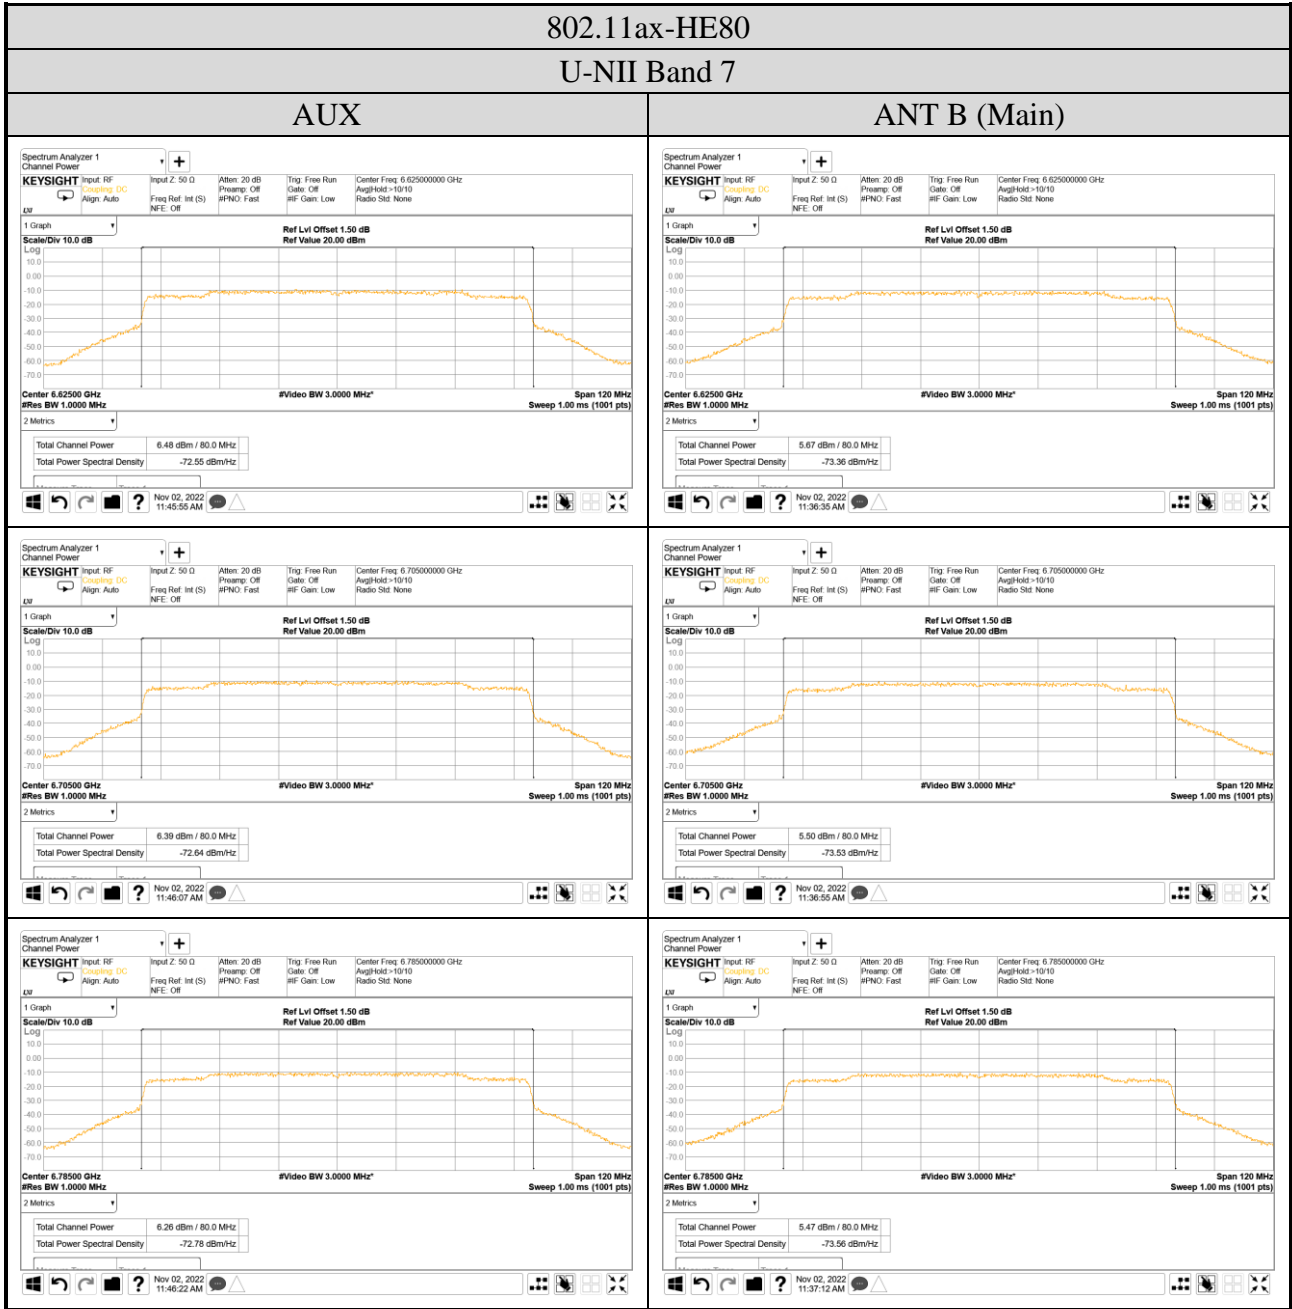

Audix Technology Corp.
 No. 491, Zhongfu Rd., Linkou Dist.,
 New Taipei City 244, Taiwan

Tel: +886 2 26099301
 Fax: +886 2 26099303

A.4.2 Measurement Plots

- OFDM Modulation

● OFDMA Modulation

Audix Technology Corp.
 No. 491, Zhongfu Rd., Linkou Dist.,
 New Taipei City 244, Taiwan