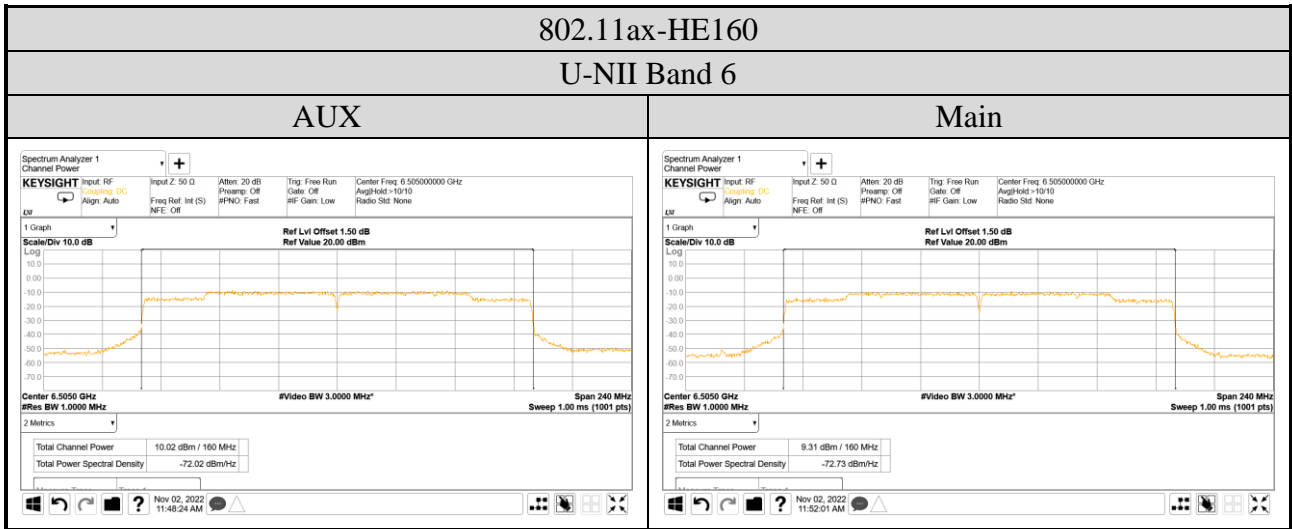

Audix Technology Corp.
 No. 491, Zhongfu Rd., Linkou Dist.,
 New Taipei City 244, Taiwan

Tel: +886 2 26099301
 Fax: +886 2 26099303

A.4.2 Measurement Plots

- OFDM Modulation

● OFDMA Modulation

Audix Technology Corp.
 No. 491, Zhongfu Rd., Linkou Dist.,
 New Taipei City 244, Taiwan