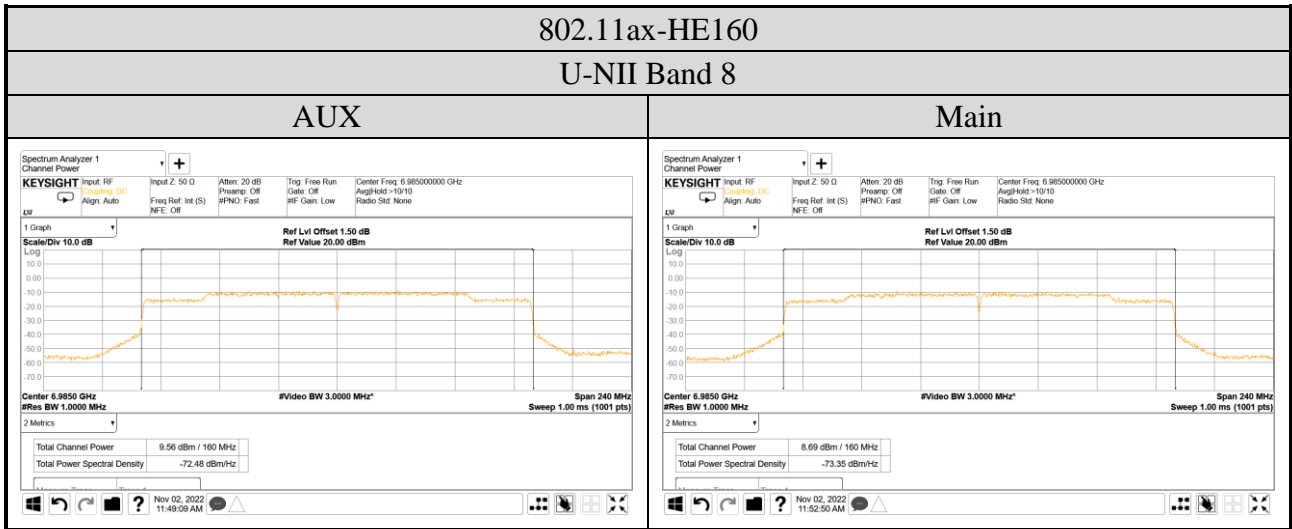

Audix Technology Corp.
 No. 491, Zhongfu Rd., Linkou Dist.,
 New Taipei City 244, Taiwan

Tel: +886 2 26099301
 Fax: +886 2 26099303

A.4.2 Measurement Plots

- OFDM Modulation

● OFDMA Modulation

Audix Technology Corp.
 No. 491, Zhongfu Rd., Linkou Dist.,
 New Taipei City 244, Taiwan