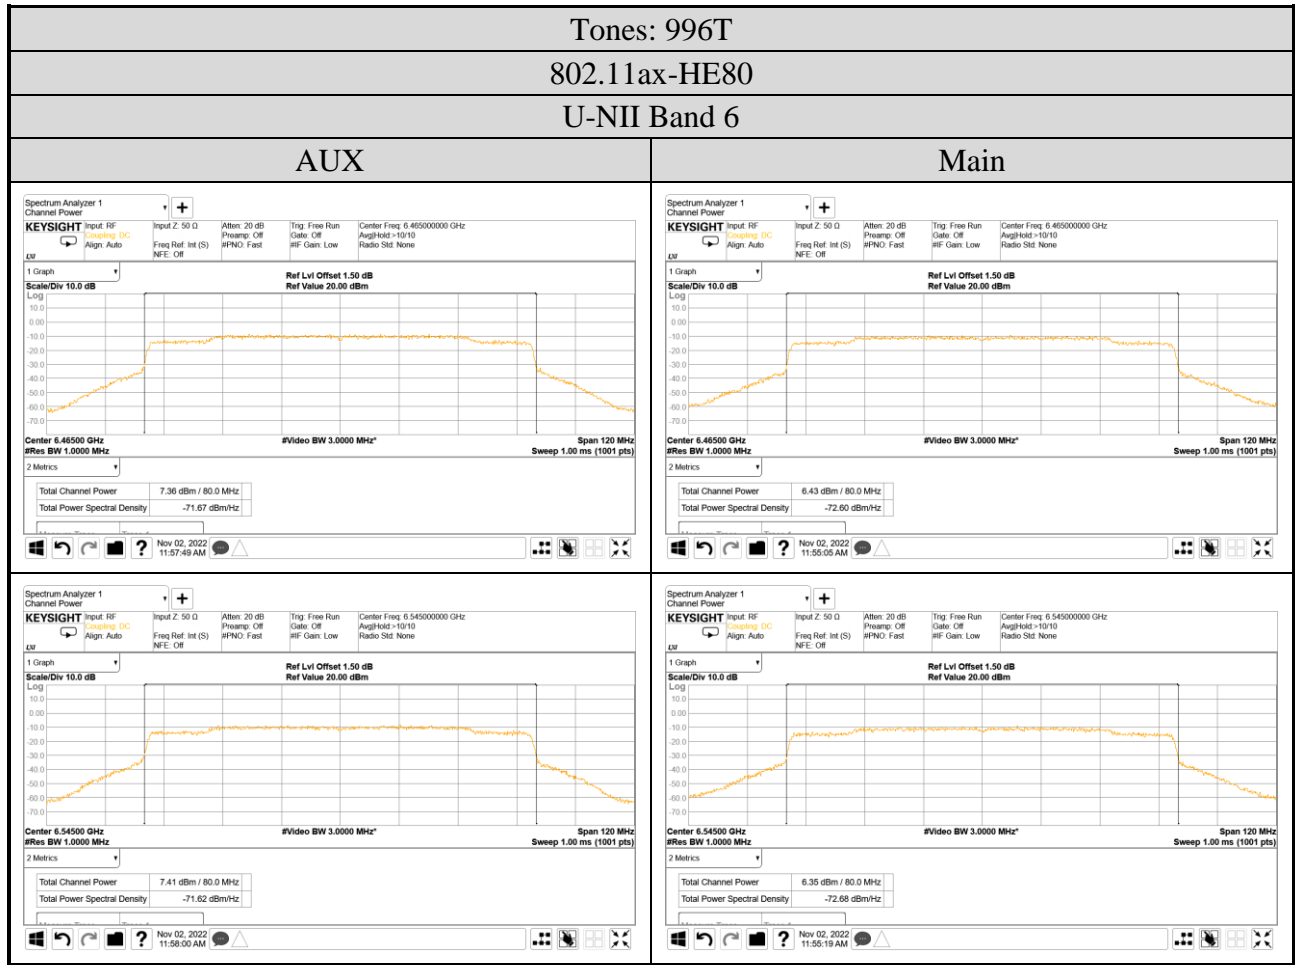

Audix Technology Corp.
No. 491, Zhongfu Rd., Linkou Dist.,
New Taipei City 244, Taiwan

Tel: +886 2 26099301
Fax: +886 2 26099303