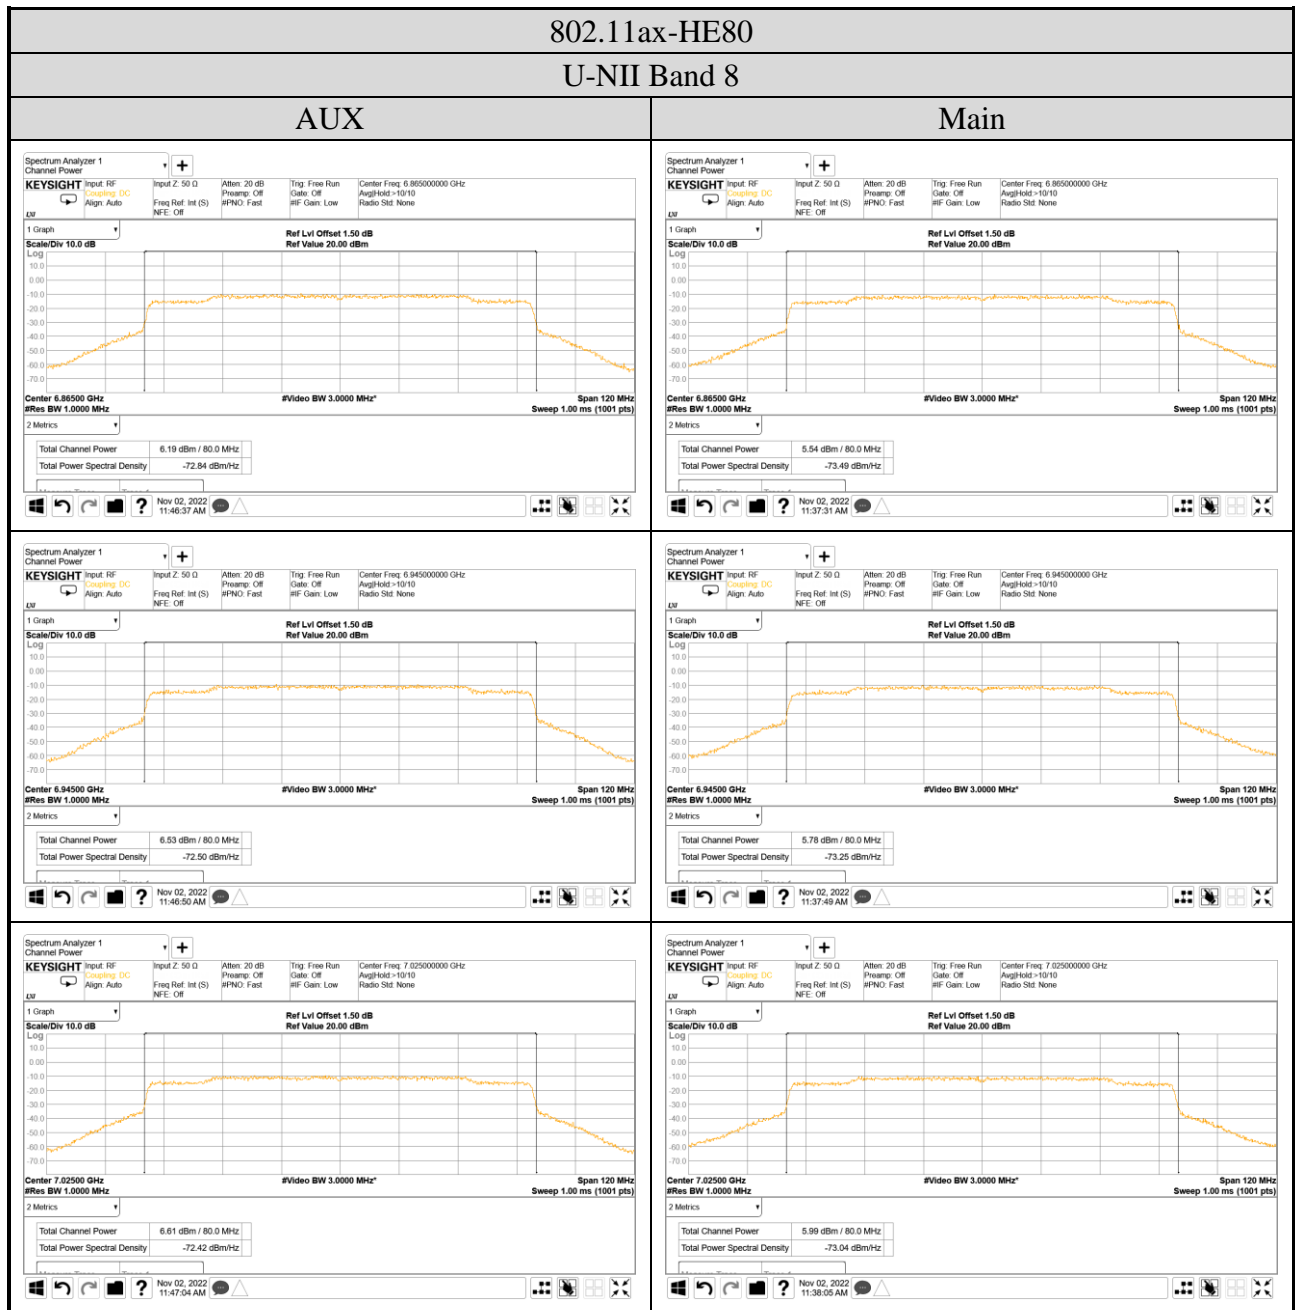

Audix Technology Corp.
 No. 491, Zhongfu Rd., Linkou Dist.,
 New Taipei City 244, Taiwan

Tel: +886 2 26099301
 Fax: +886 2 26099303

A.4.2 Measurement Plots

- OFDM Modulation

● OFDMA Modulation

Audix Technology Corp.
 No. 491, Zhongfu Rd., Linkou Dist.,
 New Taipei City 244, Taiwan