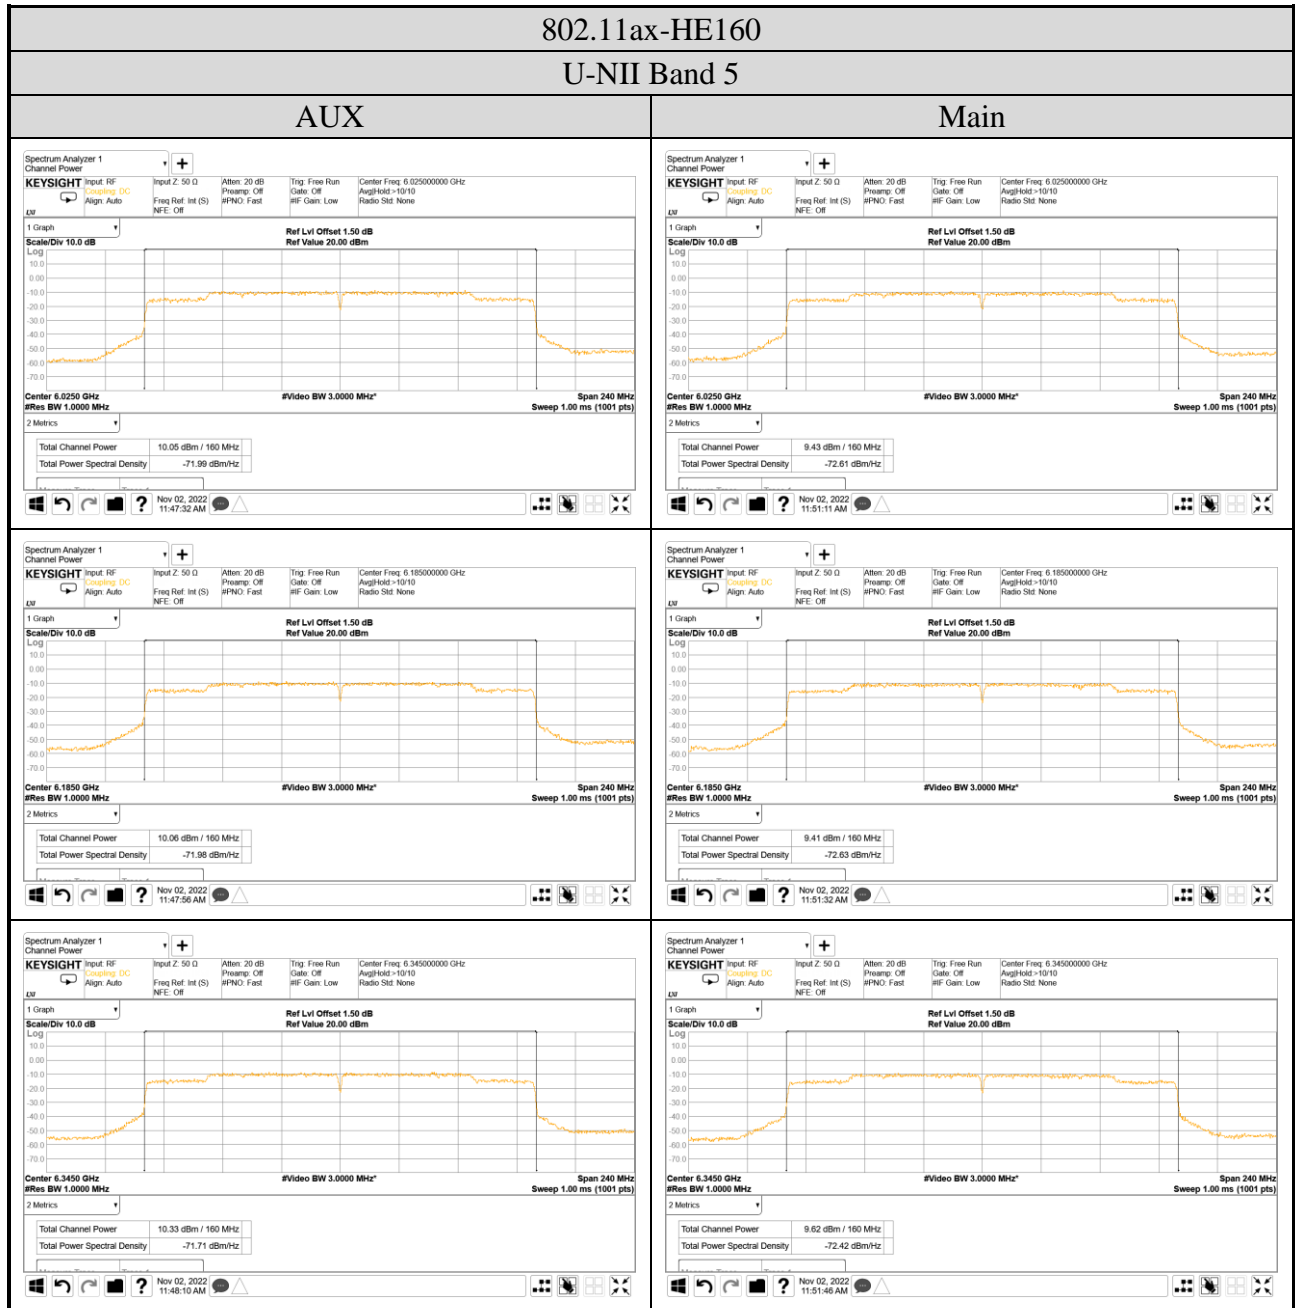

Audix Technology Corp.
 No. 491, Zhongfu Rd., Linkou Dist.,
 New Taipei City 244, Taiwan

Tel: +886 2 26099301
 Fax: +886 2 26099303

A.4.2 Measurement Plots

- OFDM Modulation

● OFDMA Modulation

Audix Technology Corp.
 No. 491, Zhongfu Rd., Linkou Dist.,
 New Taipei City 244, Taiwan