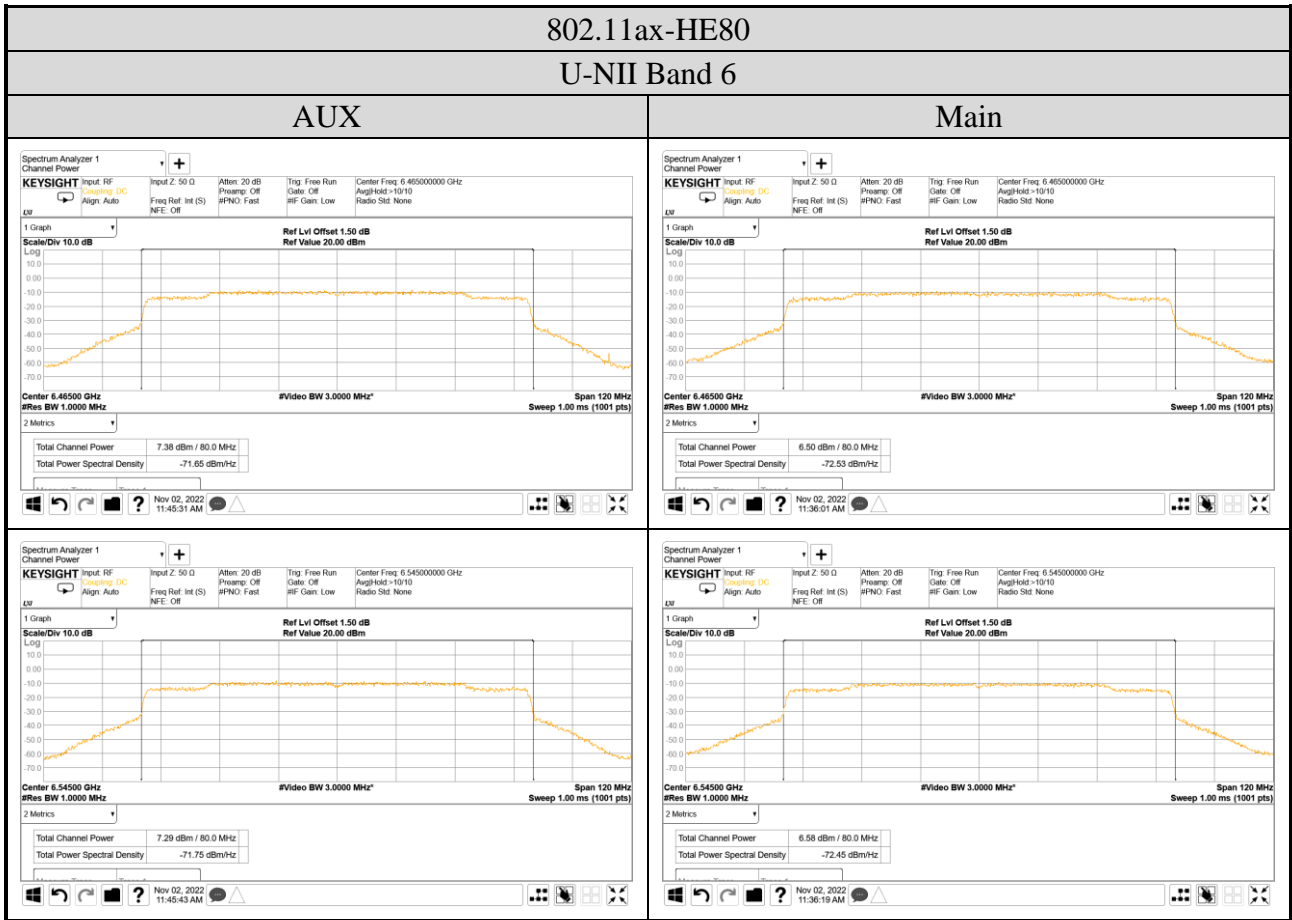

Audix Technology Corp.
 No. 491, Zhongfu Rd., Linkou Dist.,
 New Taipei City 244, Taiwan

Tel: +886 2 26099301
 Fax: +886 2 26099303

A.4.2 Measurement Plots

- OFDM Modulation

● OFDMA Modulation

Audix Technology Corp.
 No. 491, Zhongfu Rd., Linkou Dist.,
 New Taipei City 244, Taiwan