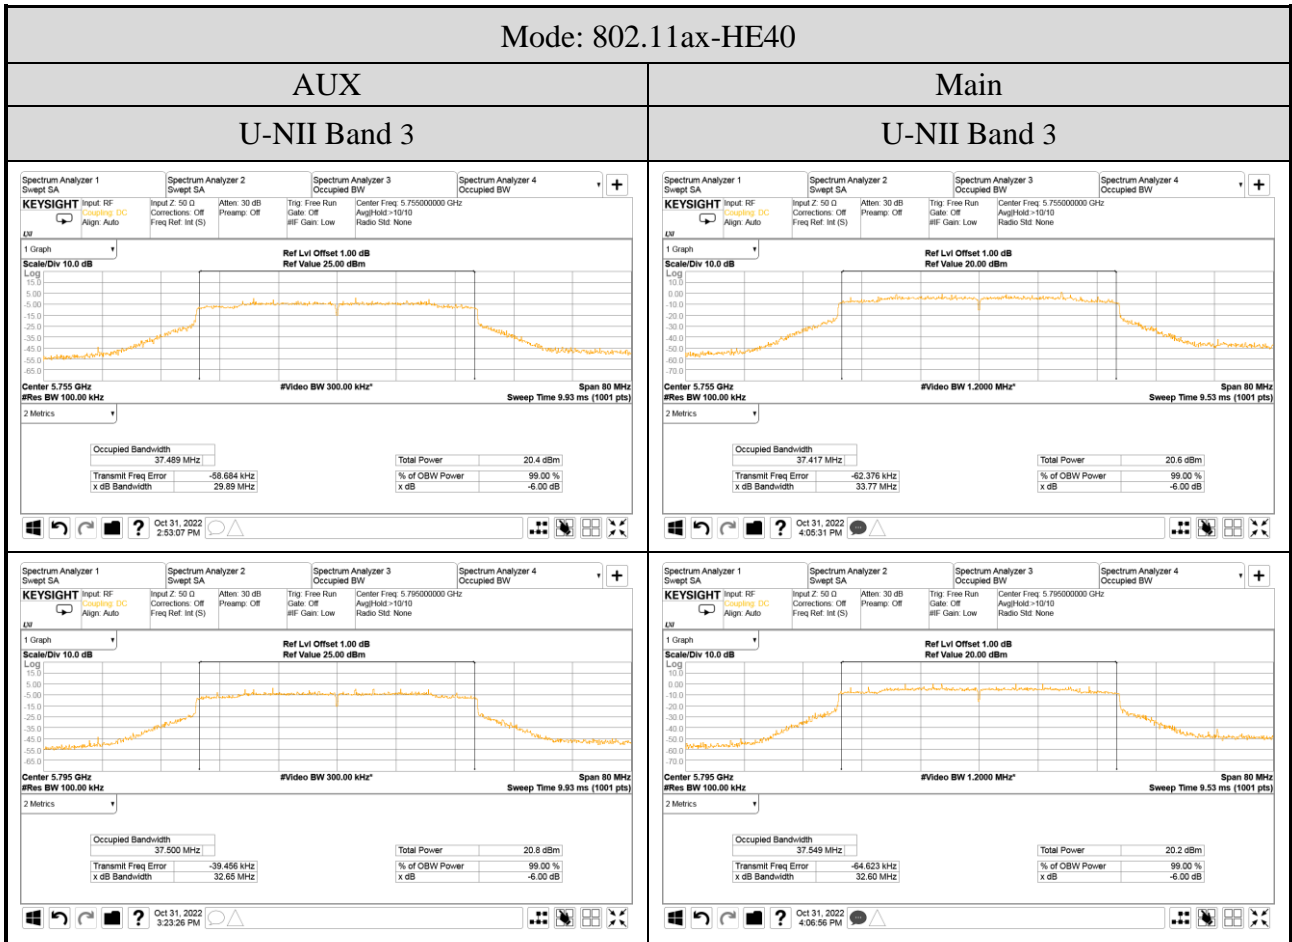

● For Emission (6dB) Bandwidth

● For Occupied (99%) Bandwidth