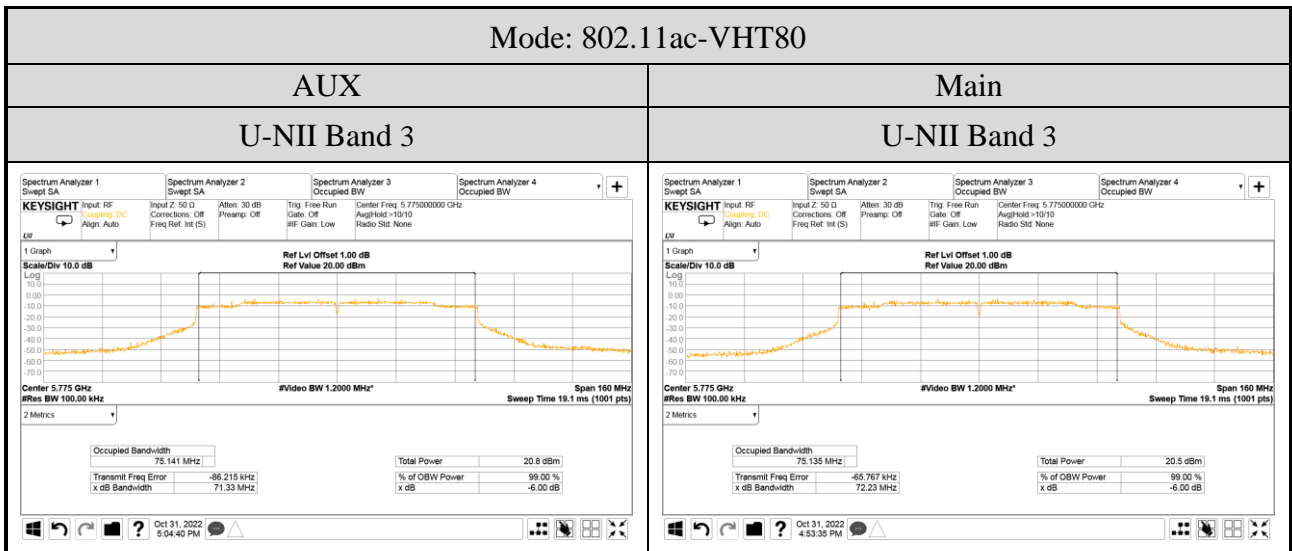

● For Emission (6dB) Bandwidth

● For Occupied (99%) Bandwidth