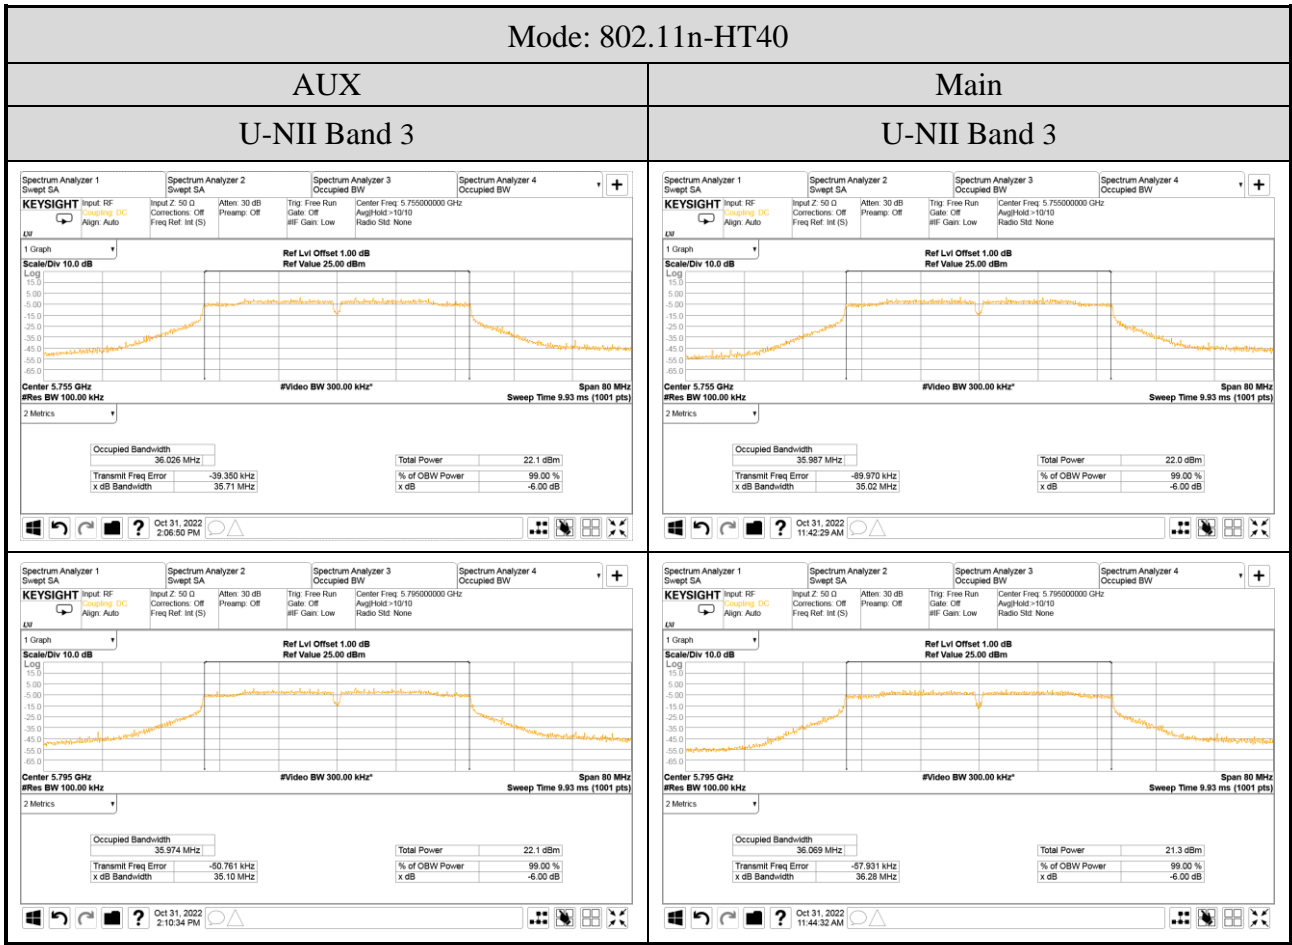

● For Emission (6dB) Bandwidth

● For Occupied (99%) Bandwidth