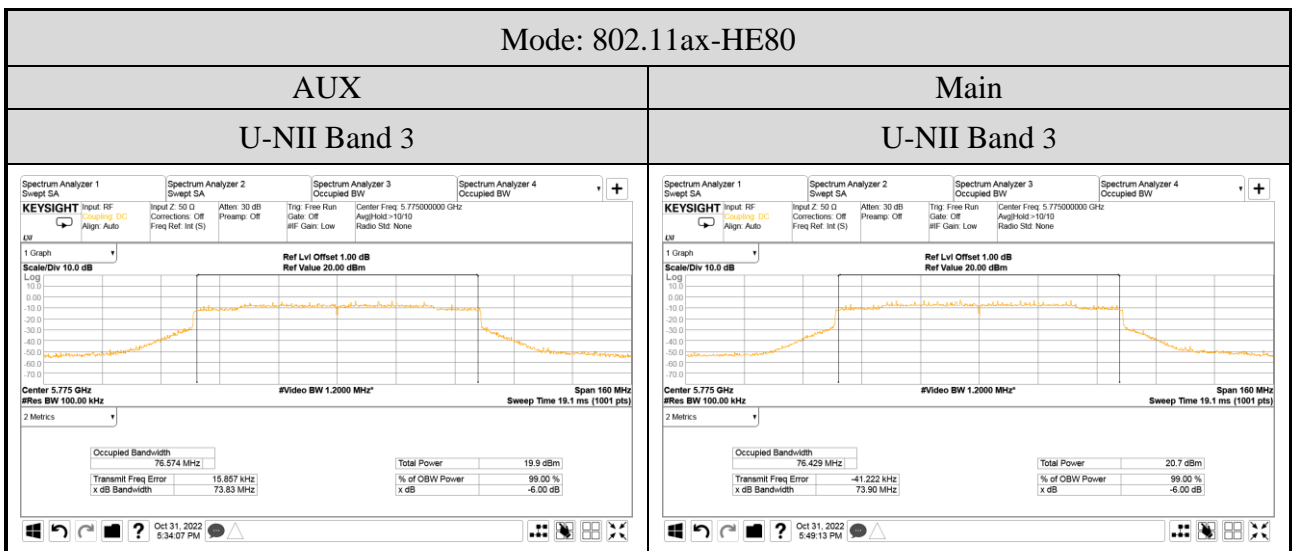

● For Emission (6dB) Bandwidth

● For Occupied (99%) Bandwidth