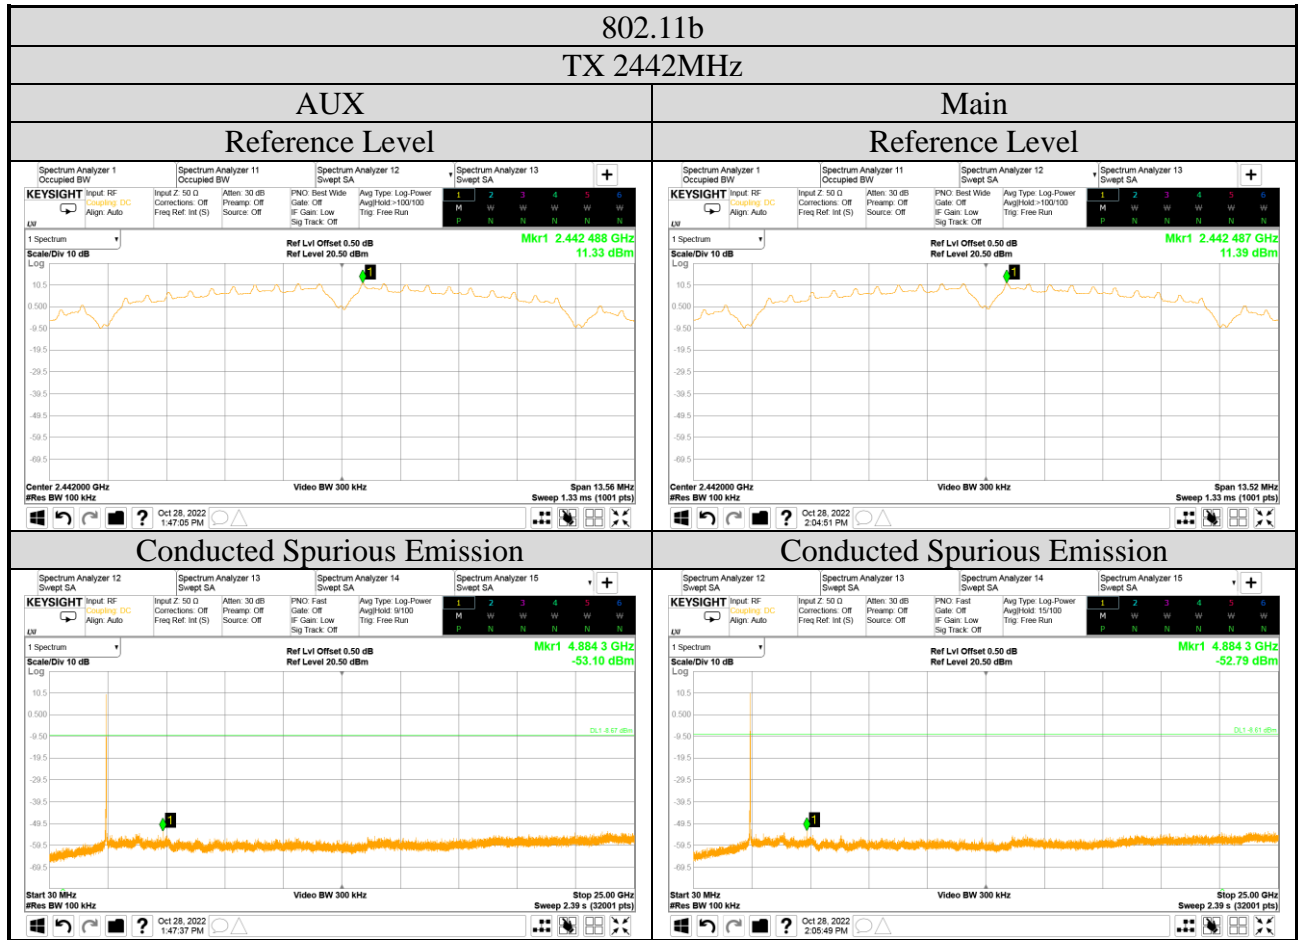

Audix Technology Corp.
No. 491, Zhongfu Rd., Linkou Dist.,
New Taipei City 244, Taiwan

Tel: +886 2 26099301
Fax: +886 2 26099303