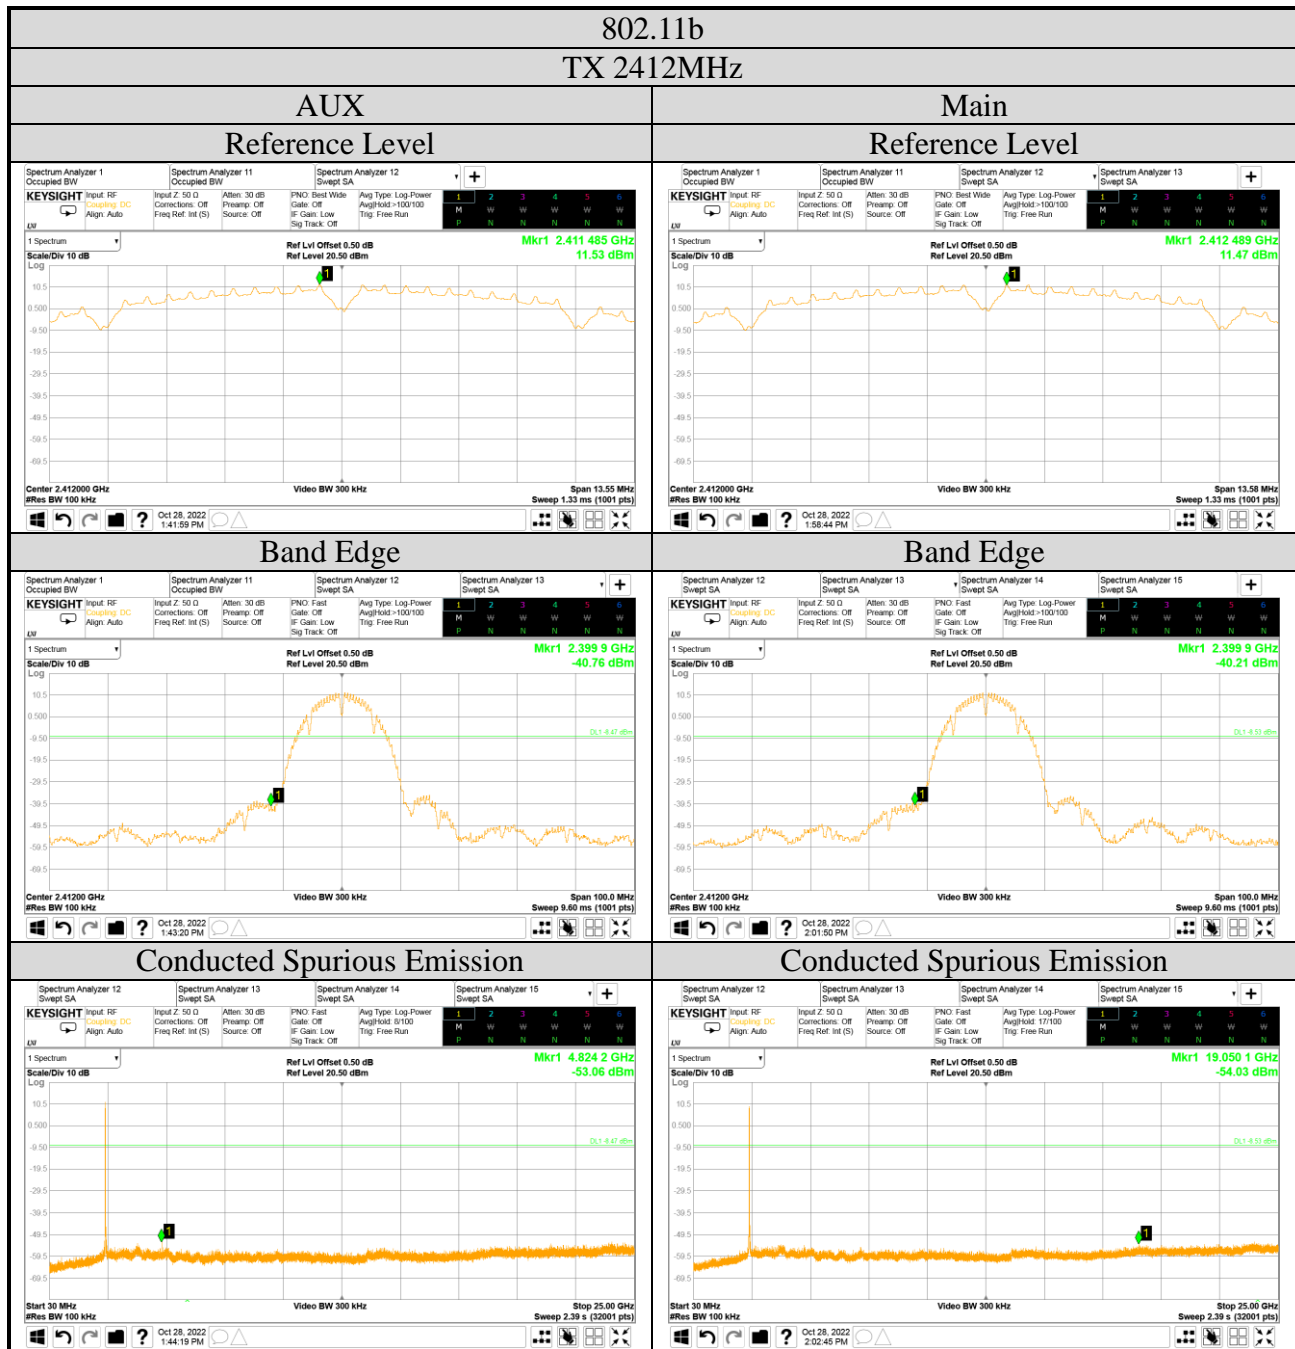

A.5 EMISSION LIMITATIONS

Test Date	2022/10/28~29	Temp./Hum.	22~23°C/61~63%
Cable Loss	0.50dB	Tested By	Brian Hsieh
Test Voltage	AC 120V, 60Hz (via AC Adapter)		
Simultaneous Factor 10 log(N _{ANT}) (Note: where N _{ANT} is the number of outputs)	802.11b/g/BLE: 0dB, 802.11n-HT20/40: 3dB, 802.11ax-HE20/40: 3dB		