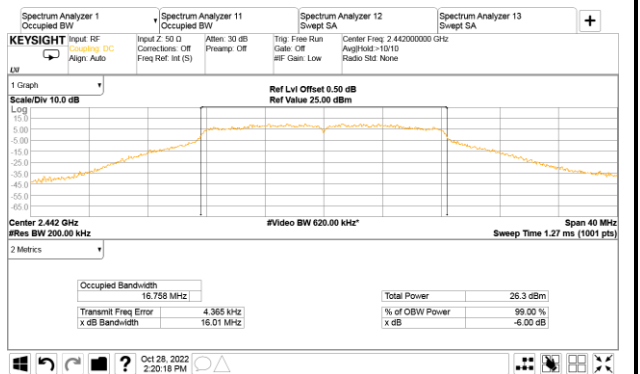

802.11g

AUX

Main