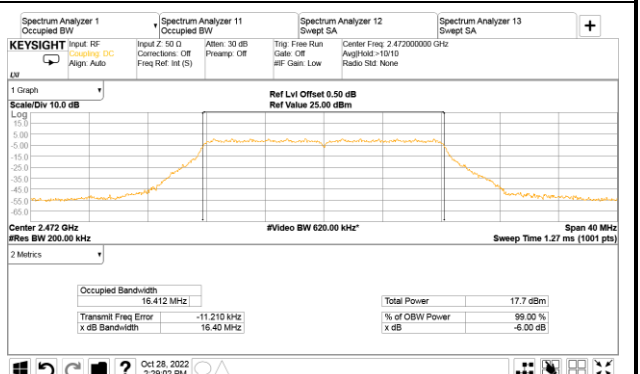

802.11g

AUX

Main