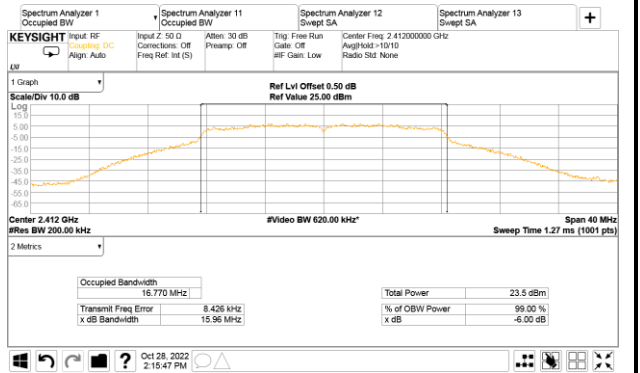

802.11g

AUX

Main