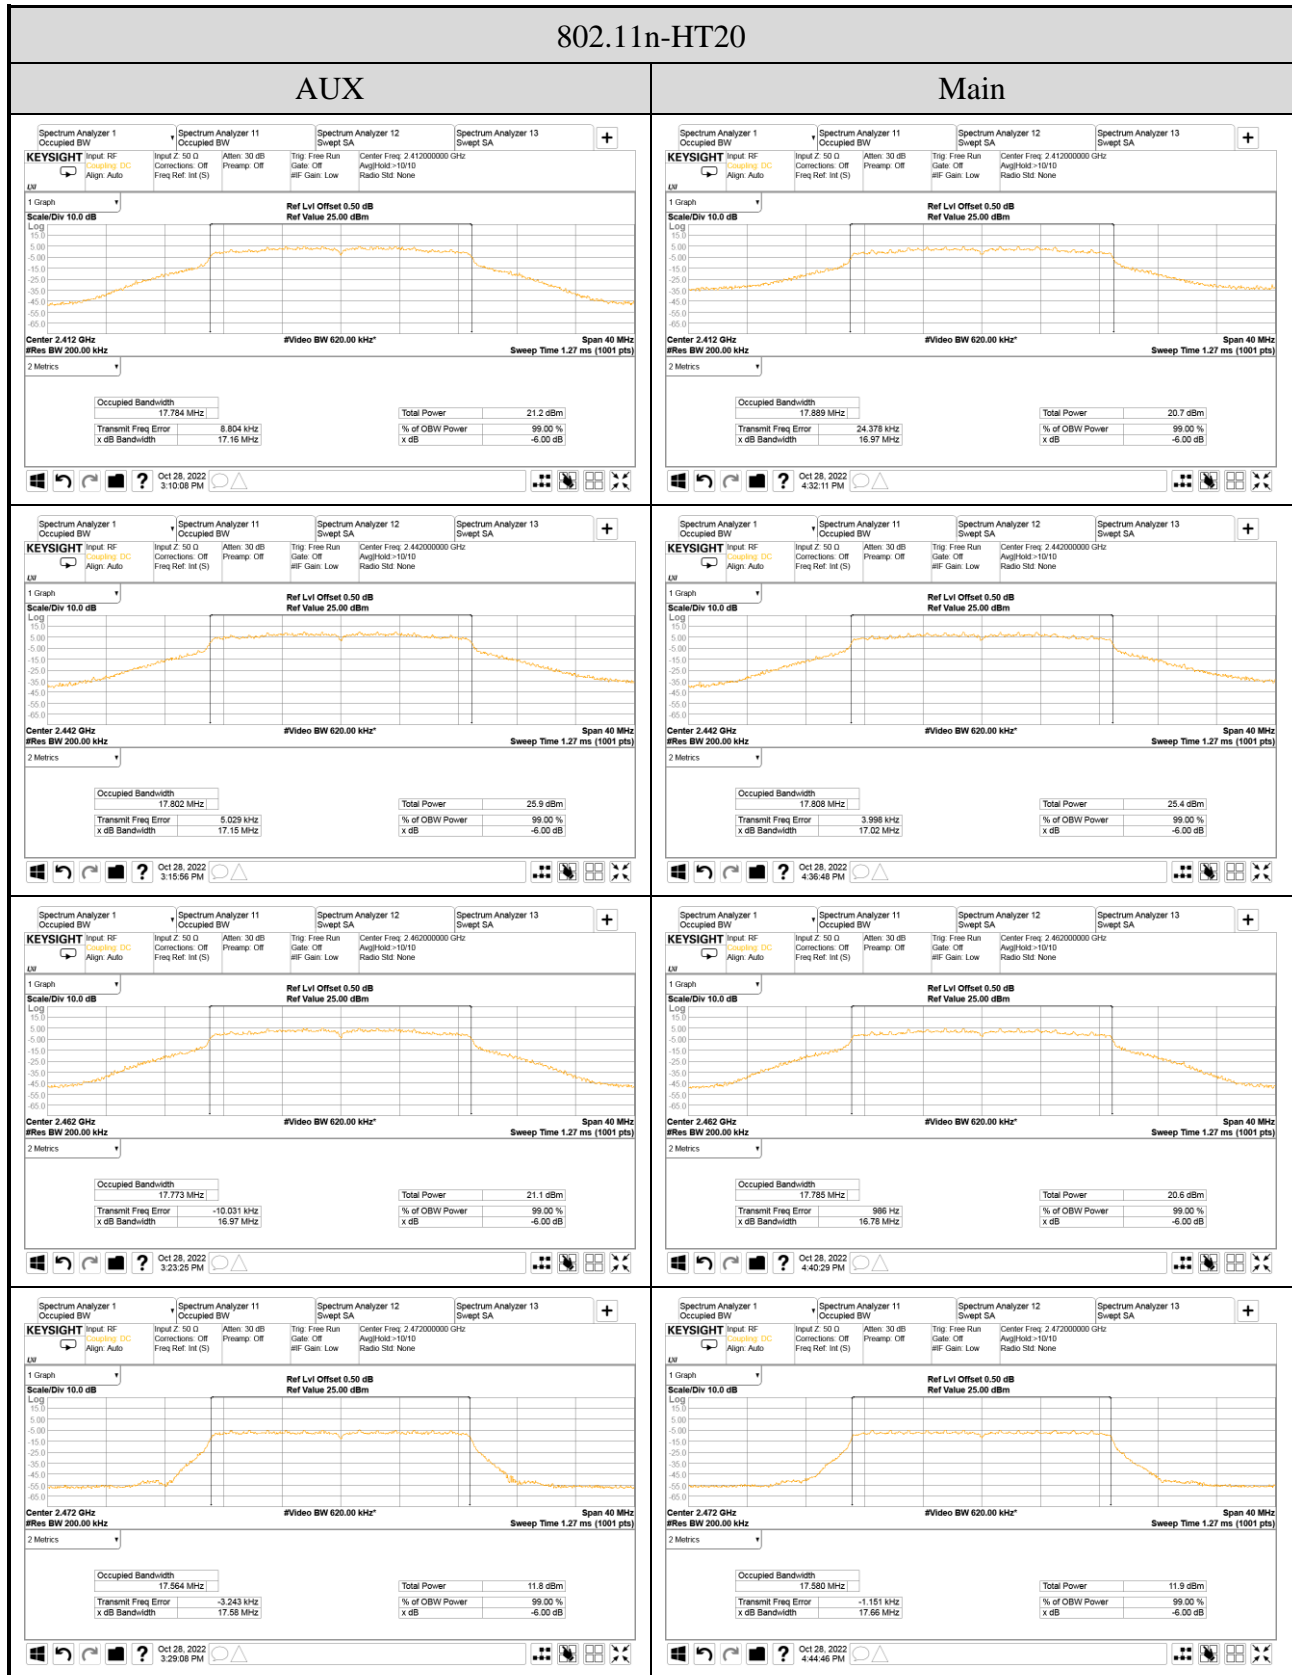

802.11n-HT20