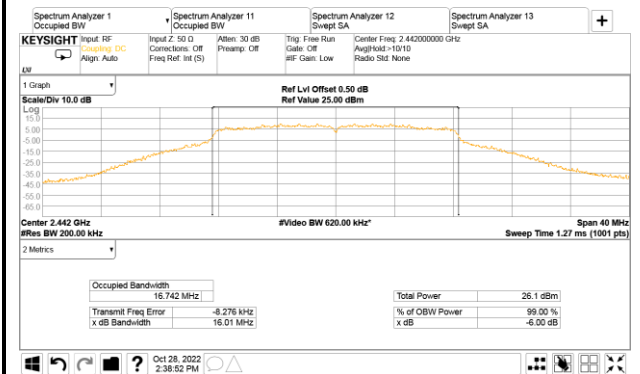

802.11g

AUX

Main