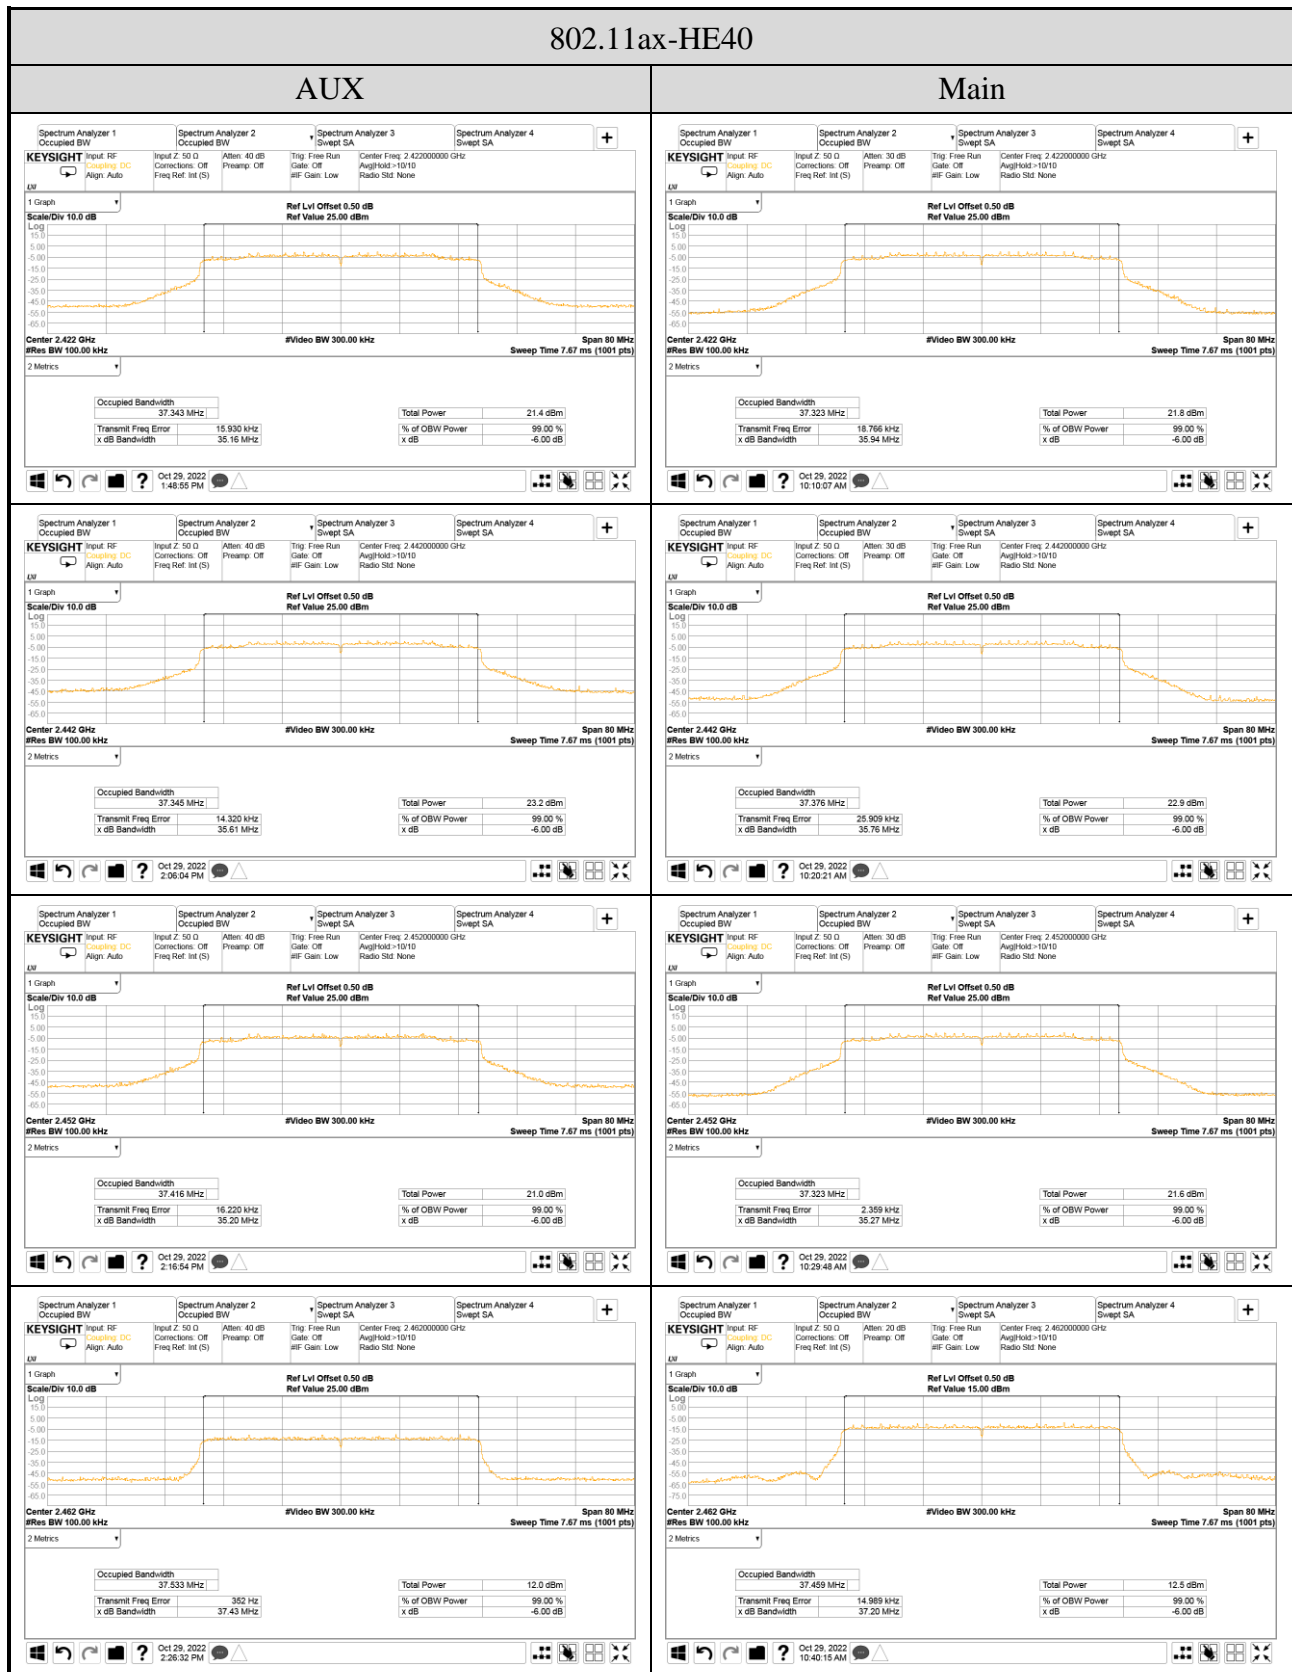

A.3.2 Measurement Plots

● DTS (6dB) Bandwidth

802.11n-HT20

802.11n-HT40

802.11ax-HE20

802.11ax-HE40

● Occupied (99%) Bandwidth

802.11g