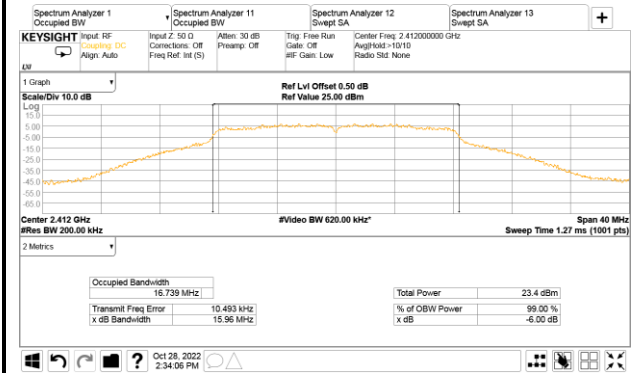

802.11g

AUX

Main