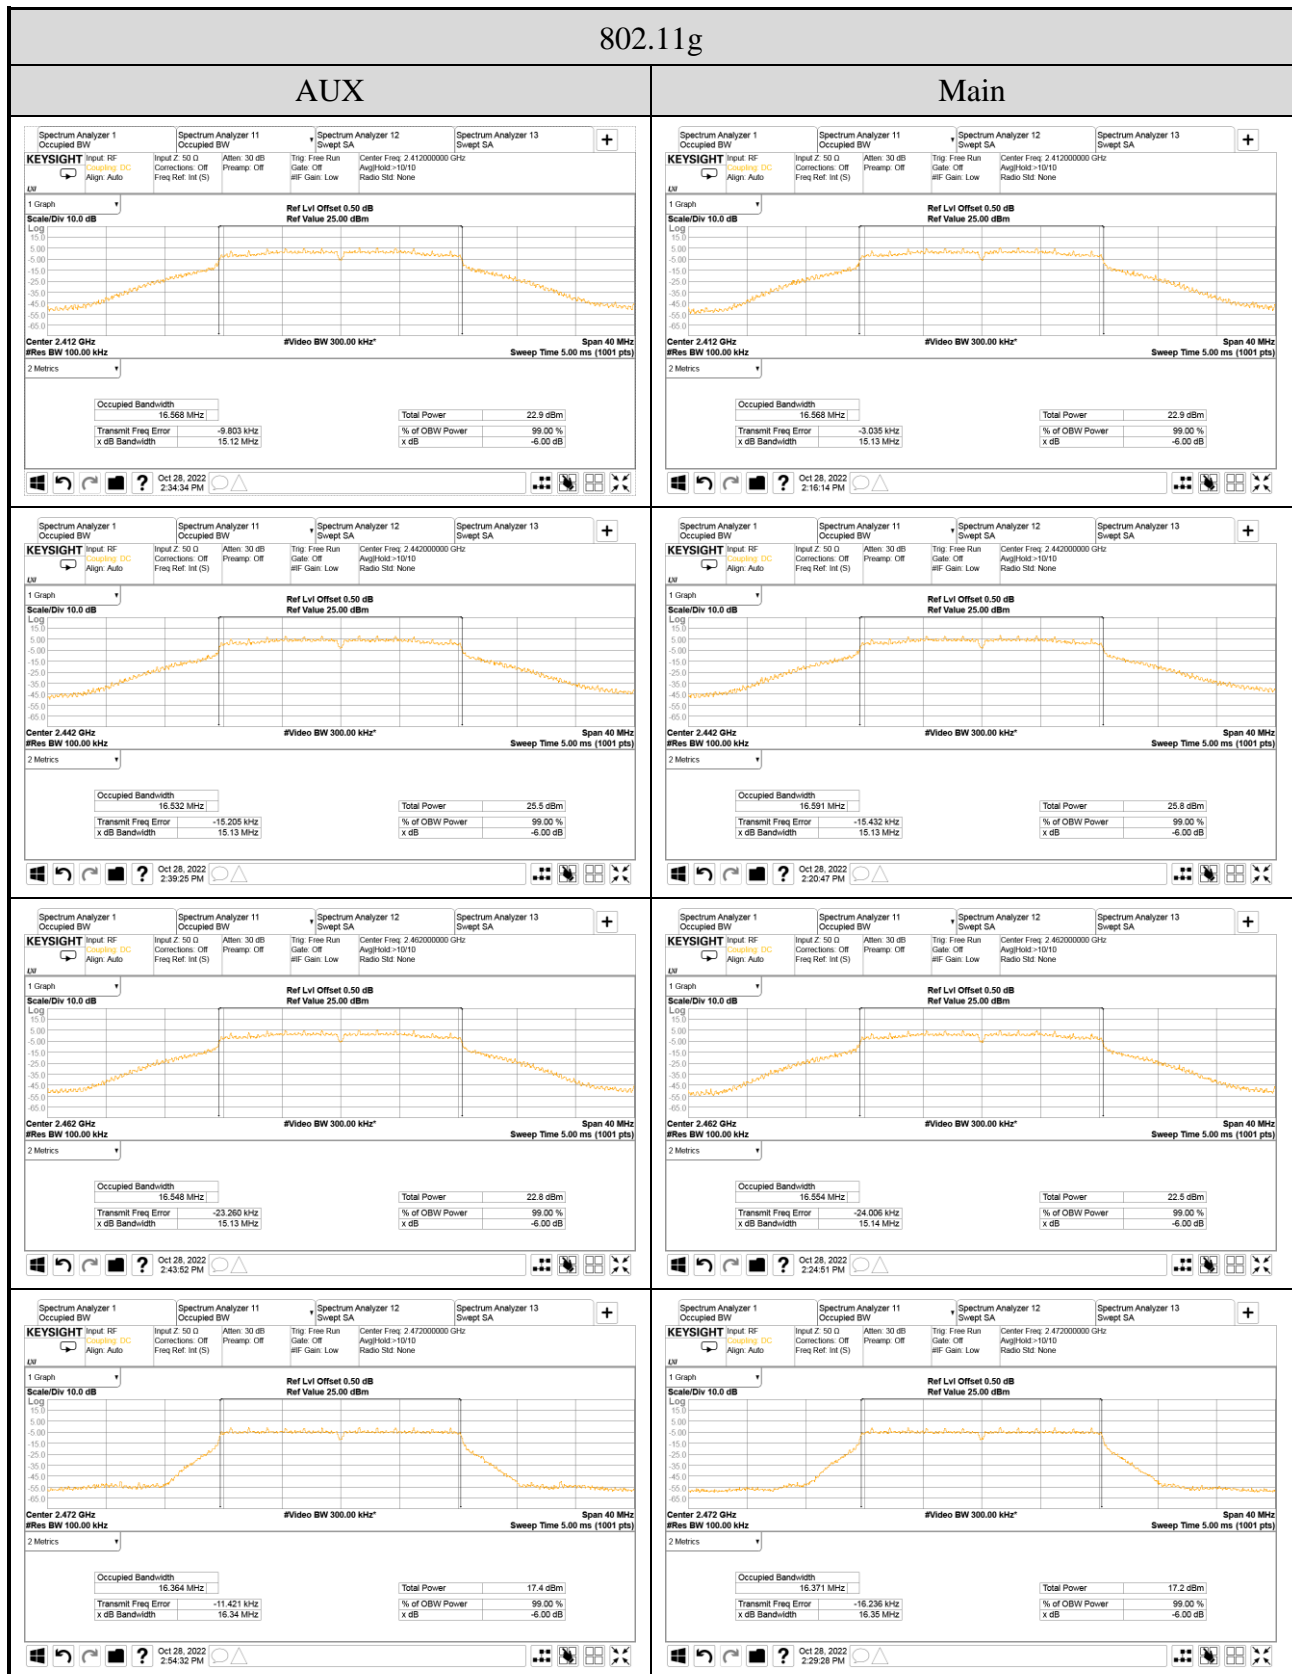

A.3 DTS/OCCUPIED BANDWIDTH

Test Date	2022/10/28~29	Temp./Hum.	22~23°C/61~63%
Cable Loss	0.5dB	Tested By	Brian Hsieh
Test Voltage	AC 120V, 60Hz (via AC Adapter)		

A.3.1 DTS/Occupied Bandwidth Result

Mode	Centre Frequency (MHz)	DTS (6dB) Bandwidth (MHz)		Occupied (99%) Bandwidth (MHz)		Limit
		AUX	Main	AUX	Main	
802.11b	2412	9.033	9.051	13.586	13.570	>500kHz
	2442	9.038	9.014	13.527	13.559	
	2462	9.049	9.044	13.566	13.553	
	2472	9.062	9.022	13.390	13.365	
802.11g	2412	15.12	15.13	16.739	16.770	
	2442	15.13	15.13	16.742	16.758	
	2462	15.13	15.14	16.791	16.786	
	2472	16.34	16.35	16.418	16.412	
802.11n-HT20	2412	15.10	15.66	17.784	17.889	
	2442	15.34	16.88	17.802	17.808	
	2462	15.07	16.54	17.773	17.785	
	2472	17.58	17.60	17.564	17.580	
802.11n-HT40	2422	35.16	35.17	35.934	35.876	
	2442	35.17	35.15	35.943	35.914	
	2452	35.13	35.17	35.988	35.891	
	2462	36.35	36.42	36.165	36.107	
802.11ax-HE20	2412	16.07	16.31	18.916	18.916	
	2442	16.71	16.39	18.960	18.946	
	2462	16.69	16.27	18.940	18.986	
	2472	17.72	17.81	18.731	18.727	
802.11ax-HE40	2422	35.16	35.94	37.401	37.429	
	2442	35.61	35.76	37.454	37.436	
	2452	35.20	35.27	37.422	37.412	
	2462	37.43	37.20	37.580	37.539	

Mode	Centre Frequency (MHz)	DTS (6dB) Bandwidth (MHz)	Occupied (99%) Bandwidth (MHz)	Limit
BLE (1Mbps)	2402	0.6842	1.0520	>500kHz
	2440	0.6790	1.0474	
	2480	0.6770	1.0471	
BLE (2Mbps)	2402	1.131	2.0570	>500kHz
	2440	1.141	2.0527	
	2480	1.149	2.0549	
BLE (PHY Coded S2)	2402	0.6996	1.0394	>500kHz
	2440	0.6719	1.0360	
	2480	0.6775	1.0345	
BLE (PHY Coded S8)	2402	0.6156	1.0706	>500kHz
	2440	0.6194	1.0658	
	2480	0.6426	1.0678	

A.3.2 Measurement Plots

● DTS (6dB) Bandwidth

802.11n-HT20

802.11n-HT40

802.11ax-HE20

802.11ax-HE40

● Occupied (99%) Bandwidth

802.11g