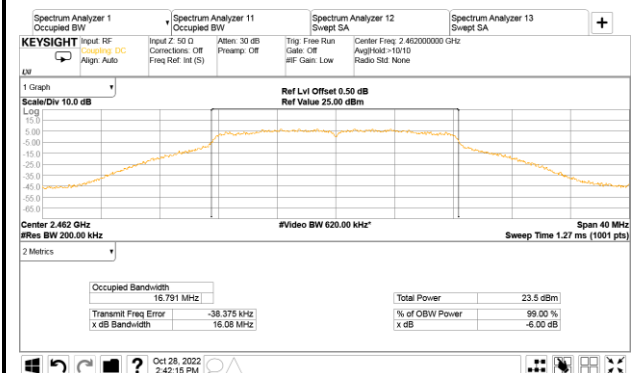

802.11g

AUX

Main