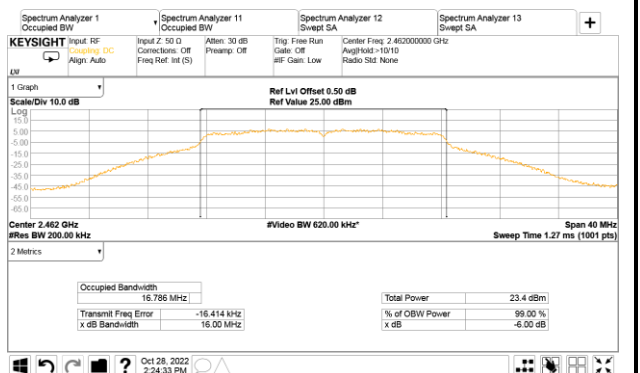

802.11g

AUX

Main