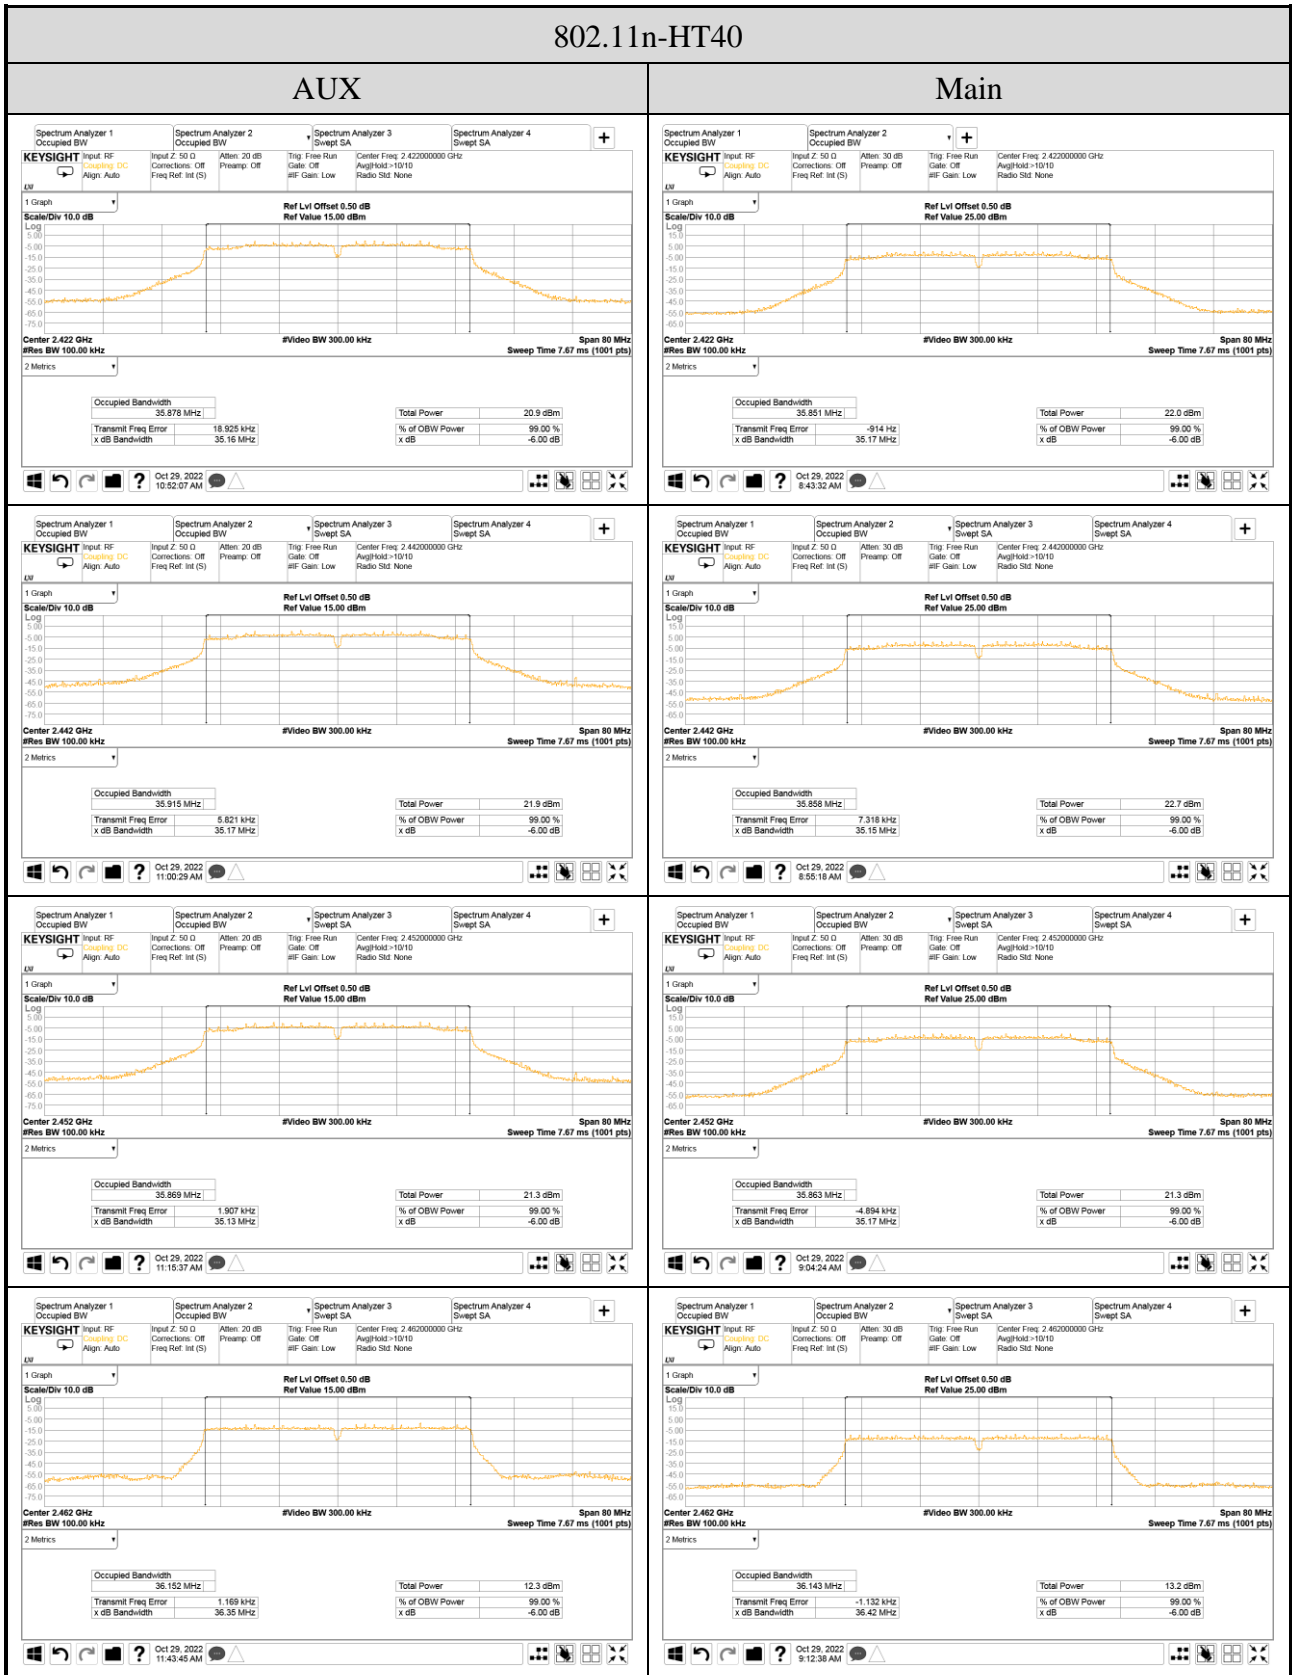

A.3.2 Measurement Plots

● DTS (6dB) Bandwidth

802.11n-HT20

802.11n-HT40

802.11ax-HE20

802.11ax-HE40

● Occupied (99%) Bandwidth

802.11g