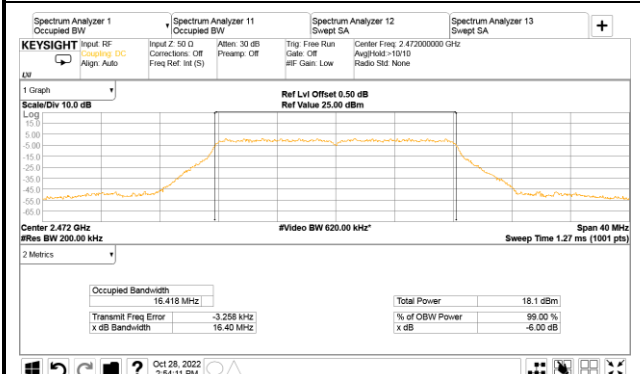

802.11g

AUX

Main