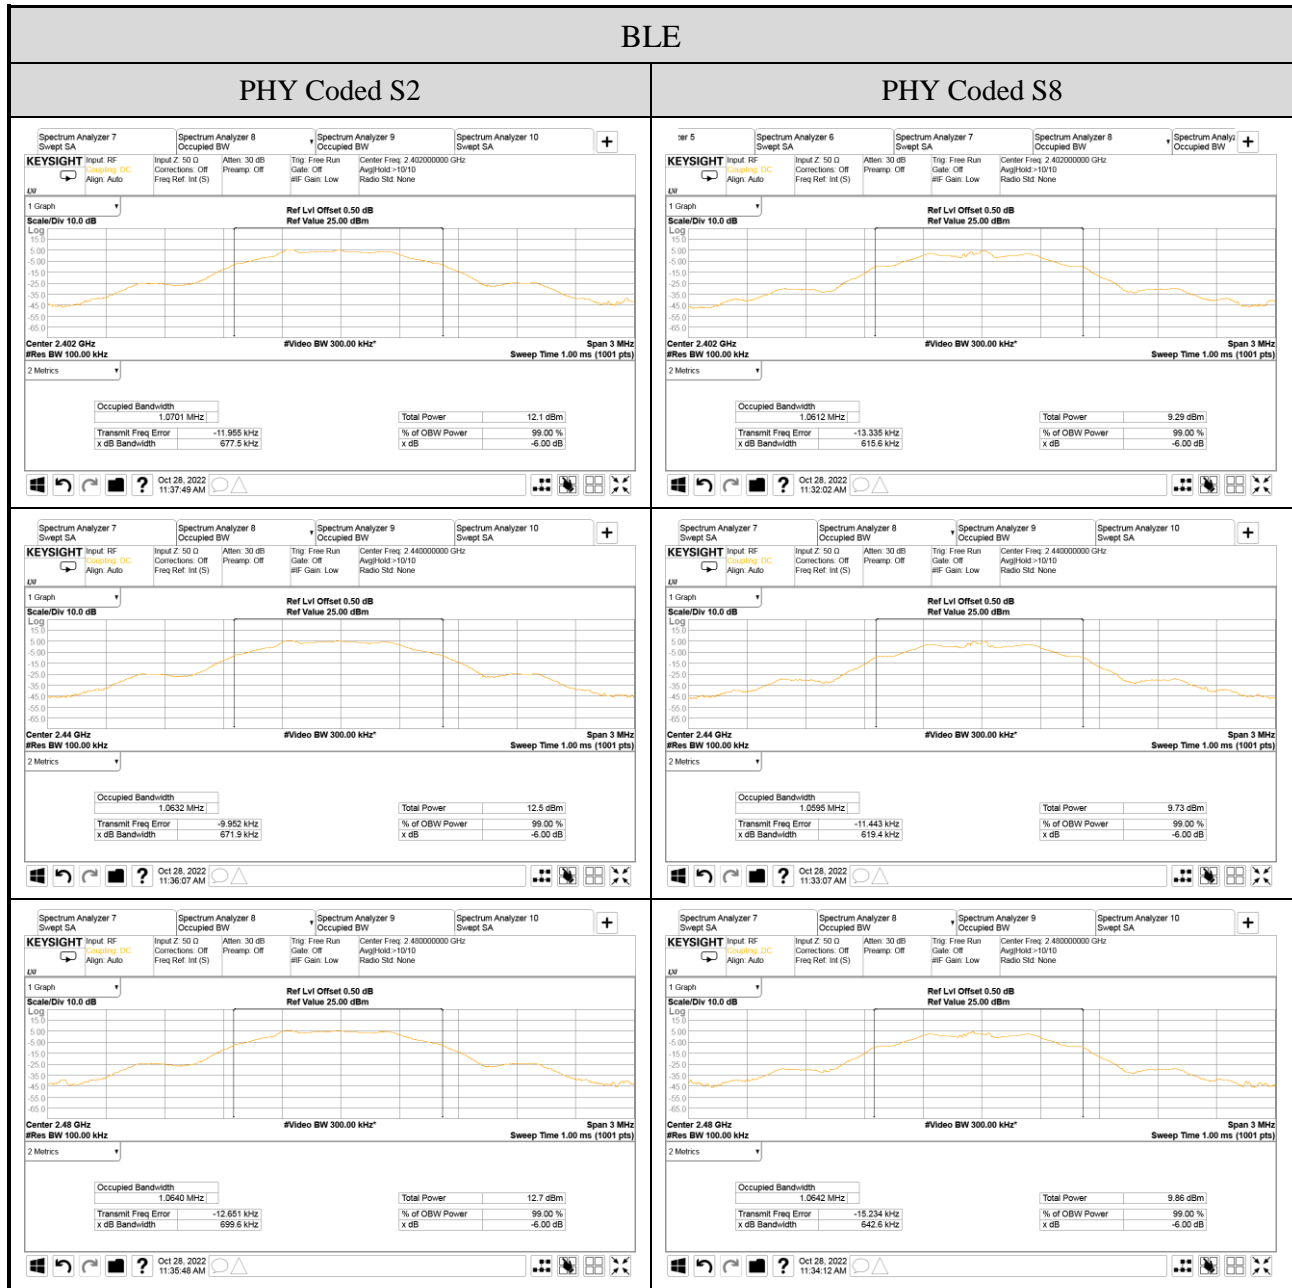

A.3.2 Measurement Plots

● DTS (6dB) Bandwidth

802.11n-HT20

802.11n-HT40

802.11ax-HE20

802.11ax-HE40

● Occupied (99%) Bandwidth

802.11g