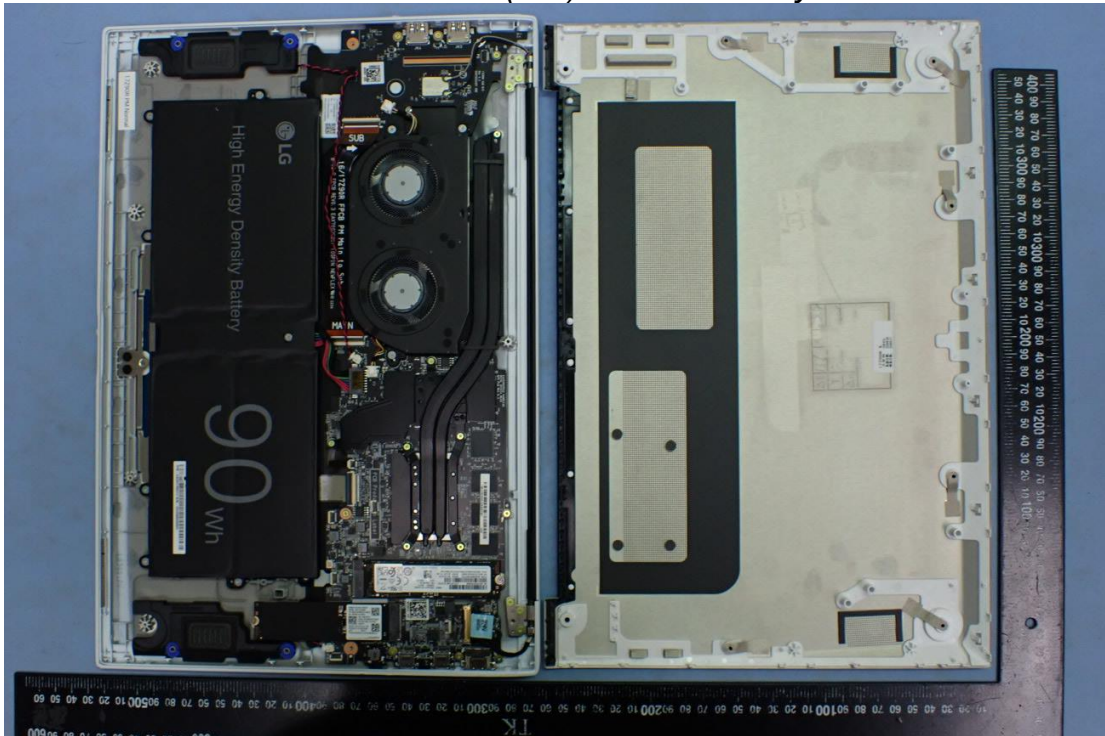

EUT Internal Photos

Figure 27

Internal View with Main Board (PM) & 90W Battery & Double Hole Fan

Figure 28

Internal View with Main Board (PM) & 90W Battery & Double Hole Fan

Figure 29
Internal View with Main Board (PM) & 90W Battery & Double Hole Fan

Figure 30
Internal View with Main Board (GM) & 80W Battery & Single Hole Fan

Figure 31
Internal View with Main Board (GM) & 80W Battery & Single Hole Fan

Figure 32
Internal View with Main Board (GM) & 80W Battery & Single Hole Fan