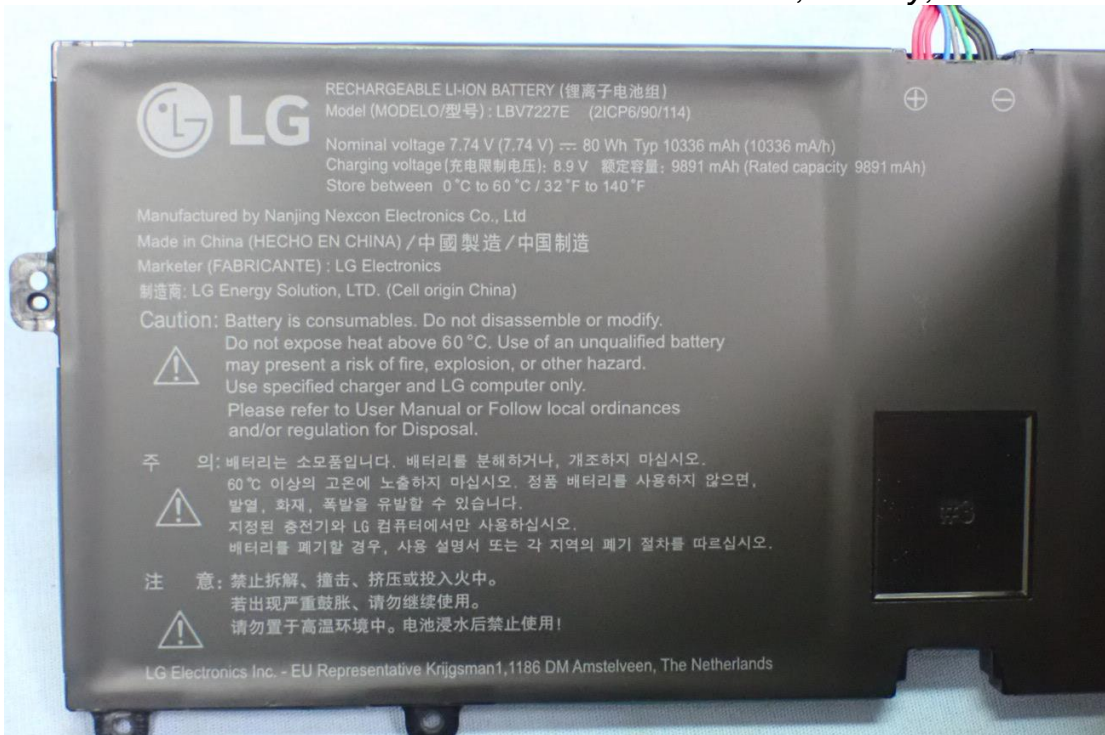

Figure 48
LP170WQ2-SPB1, LCD Panel, Front View

Figure 49
LP170WQ2-SPB1, LCD Panel, Back View & Label View

Figure 50
LBY122CM, Battery, Front View

Figure 51
LBY122CM, Battery, Label View

Figure 52
LBV7227E, Battery, Front View

Figure 53
LBV7227E, Battery, Label View

Figure 54
Worse (2TB) SSD #1 , Front View

Figure 55
Worse (2TB) SSD #1, Back View

Figure 56
Worse (256GB) SSD #2 , Front View

Figure 57
Worse (256GB) SSD #2, Back View