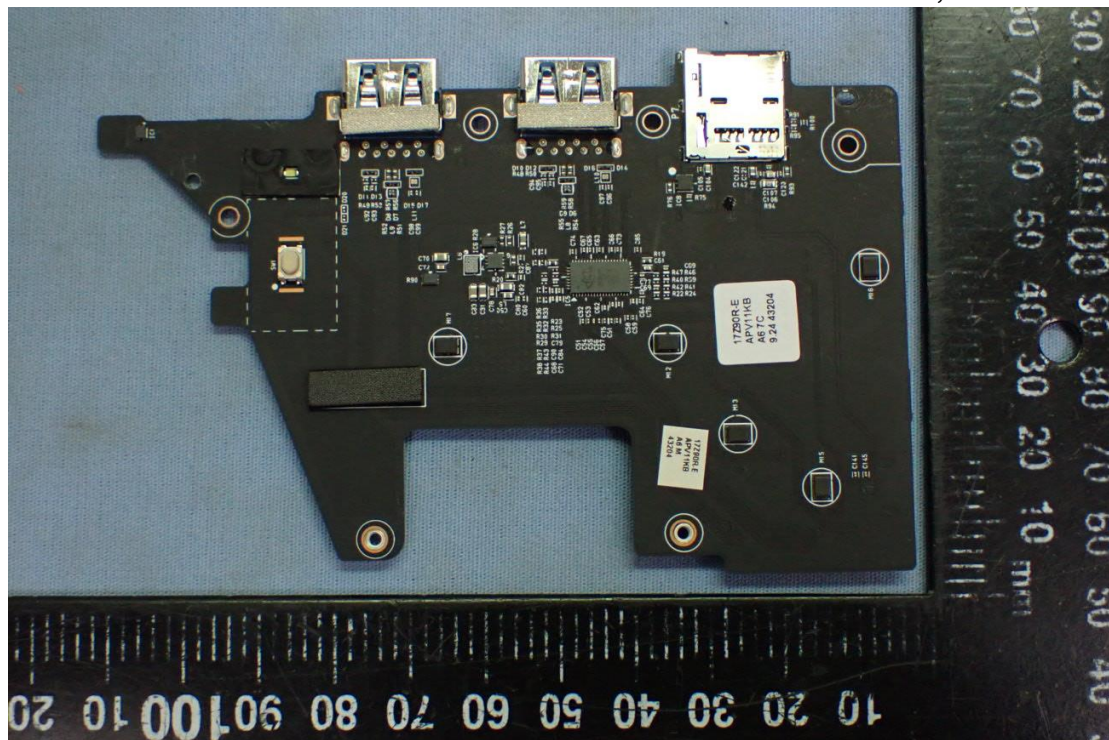

Figure 33
Internal View (Antenna Location)

Figure 34
Internal View (Antenna Location)

17Z90R INPAQ Antenna

Figure 35
Internal View (Antenna Location)

17Z90R Luxshare Antenna

Figure 36
WA-P-LELE-04-011, Antenna View

Figure 37
L1LRF009-CS-H, Antenna View

Figure 38
WLAN Combo Card, Front View

Figure 39
WLAN Combo Card, Without Shield and Back View

Figure 40
WLAN SUB Board, Front View

Figure 41
WLAN SUB Board, Back View

Figure 42
Main Board (PM), Front View

Figure 43
Main Board (PM), Back View

Figure 44
Main Board (GM), Front View

Figure 45
Main Board (GM), Back View

Figure 46
LP170WQ1-SPF2, LCD Panel, Front View

Figure 47
LP170WQ1-SPF2, LCD Panel, Back View & Label View