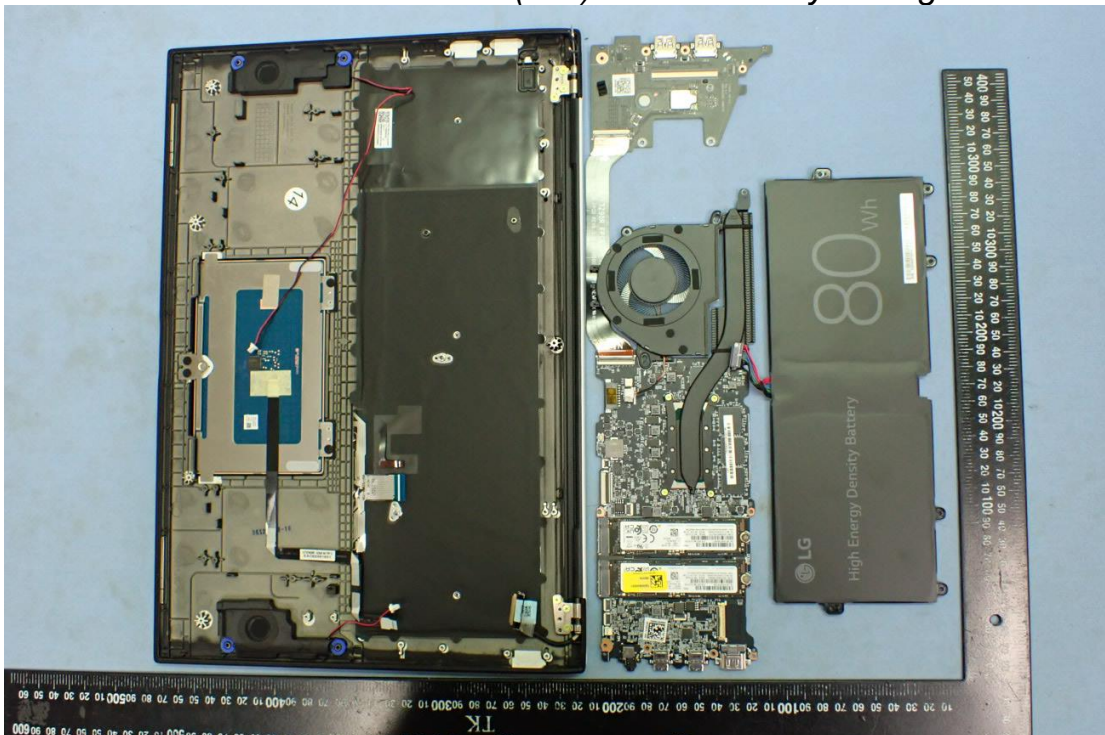

EUT Internal Photos

Figure 27

Internal View with Main Board (PM) & 90W Battery & Double Hole Fan

Figure 28

Internal View with Main Board (PM) & 90W Battery & Double Hole Fan

Figure 29
Internal View with Main Board (PM) & 90W Battery & Double Hole Fan

Figure 30
Internal View with Main Board (GM) & 80W Battery & Single Hole Fan

Figure 31
Internal View with Main Board (GM) & 80W Battery & Single Hole Fan

Figure 32
Internal View with Main Board (GM) & 80W Battery & Single Hole Fan

Figure 33
Internal View (Antenna Location)

Figure 34
Internal View (Antenna Location)

17Z90R INPAQ Antenna

Figure 35
Internal View (Antenna Location)

17Z90R Luxshare Antenna

Figure 36
WA-P-LELE-04-011, Antenna View

Figure 37
L1LRF009-CS-H, Antenna View

Figure 38
WLAN Combo Card, Front View

Figure 39
WLAN Combo Card, Without Shield and Back View

Figure 40
WLAN SUB Board, Front View

Figure 41
WLAN SUB Board, Back View