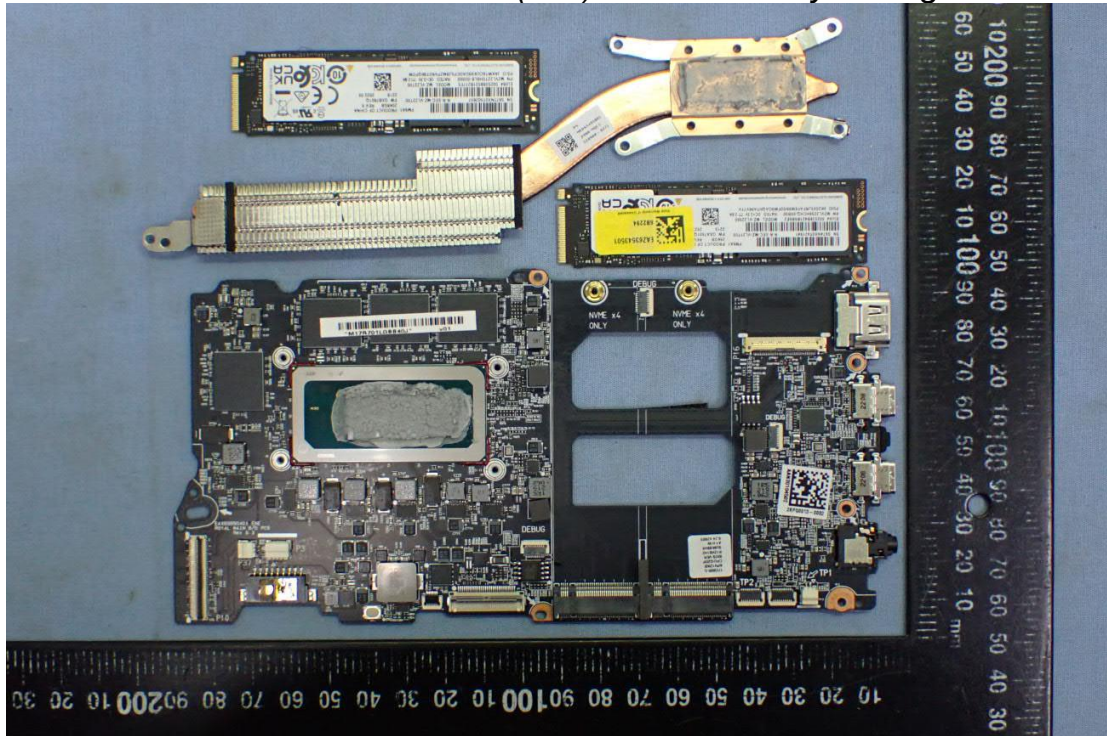

EUT Internal Photos

Figure 27

Internal View with Main Board (PM) & 90W Battery & Double Hole Fan

Figure 28

Internal View with Main Board (PM) & 90W Battery & Double Hole Fan

Figure 29
Internal View with Main Board (PM) & 90W Battery & Double Hole Fan

Figure 30
Internal View with Main Board (GM) & 80W Battery & Single Hole Fan

Figure 31
Internal View with Main Board (GM) & 80W Battery & Single Hole Fan

Figure 32
Internal View with Main Board (GM) & 80W Battery & Single Hole Fan

Figure 33
Internal View (Antenna Location)

Figure 34
Internal View (Antenna Location)

17Z90R INPAQ Antenna

Figure 35
Internal View (Antenna Location)

17Z90R Luxshare Antenna

Figure 36
WA-P-LELE-04-011, Antenna View