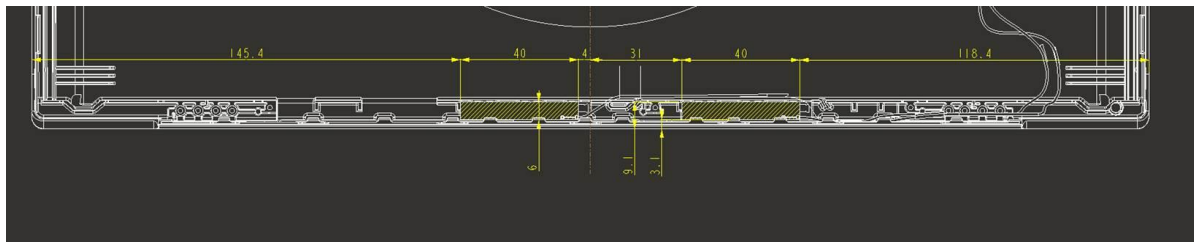

Figure 30
Internal View with Main Board (GM) & 80W Battery & Single Hole Fan

Figure 31
Internal View with Main Board (GM) & 80W Battery & Single Hole Fan

Figure 32
Internal View with Main Board (GM) & 80W Battery & Single Hole Fan

Figure 33
Internal View (Antenna Location)

Figure 34
Internal View (Antenna Location)

17Z90R INPAQ Antenna

Figure 35
Internal View (Antenna Location)

17Z90R Luxshare Antenna

Figure 36
WA-P-LELE-04-011, Antenna View

Figure 37
L1LRF009-CS-H, Antenna View

Figure 38
WLAN Combo Card, Front View

Figure 39
WLAN Combo Card, Without Shield and Back View

Figure 40
WLAN SUB Board, Front View

Figure 41
WLAN SUB Board, Back View