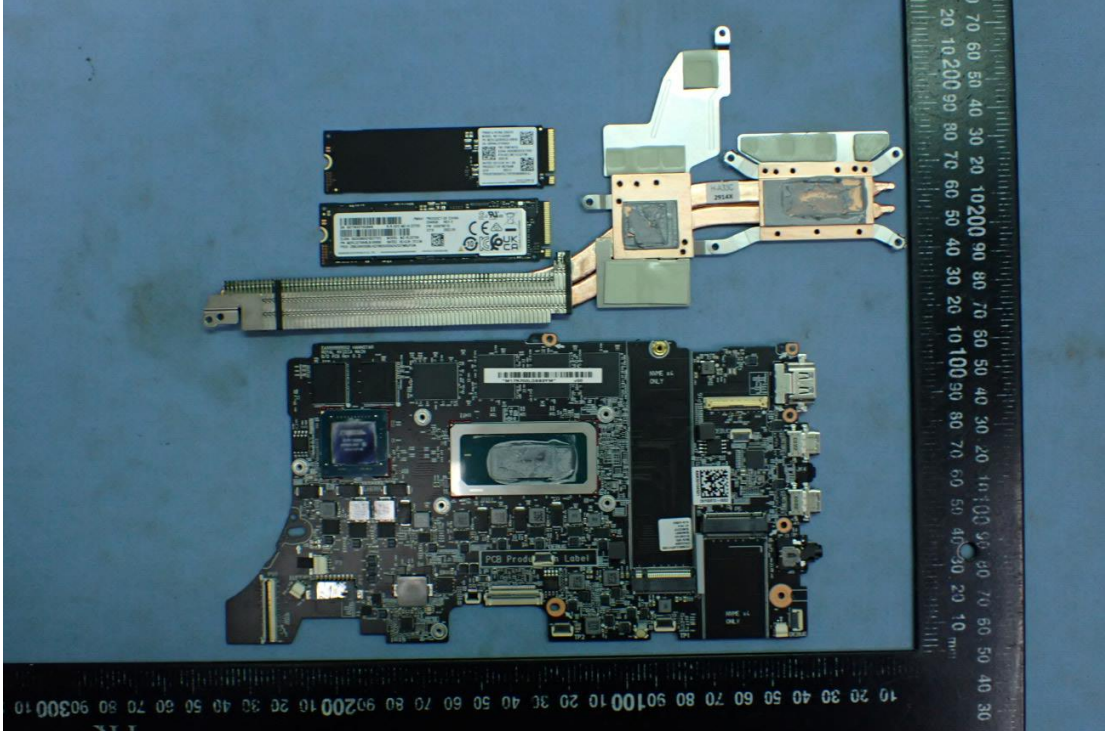

EUT Internal Photos

Figure 27

Internal View with Main Board (PM) & 90W Battery & Double Hole Fan

Figure 28

Internal View with Main Board (PM) & 90W Battery & Double Hole Fan

Figure 29
Internal View with Main Board (PM) & 90W Battery & Double Hole Fan

Figure 30
Internal View with Main Board (GM) & 80W Battery & Single Hole Fan

Figure 31
Internal View with Main Board (GM) & 80W Battery & Single Hole Fan

Figure 32
Internal View with Main Board (GM) & 80W Battery & Single Hole Fan

Figure 33
Internal View (Antenna Location)

Figure 34
Internal View (Antenna Location)

17Z90R INPAQ Antenna

Figure 35
Internal View (Antenna Location)

17Z90R Luxshare Antenna

Figure 36
WA-P-LELE-04-011, Antenna View