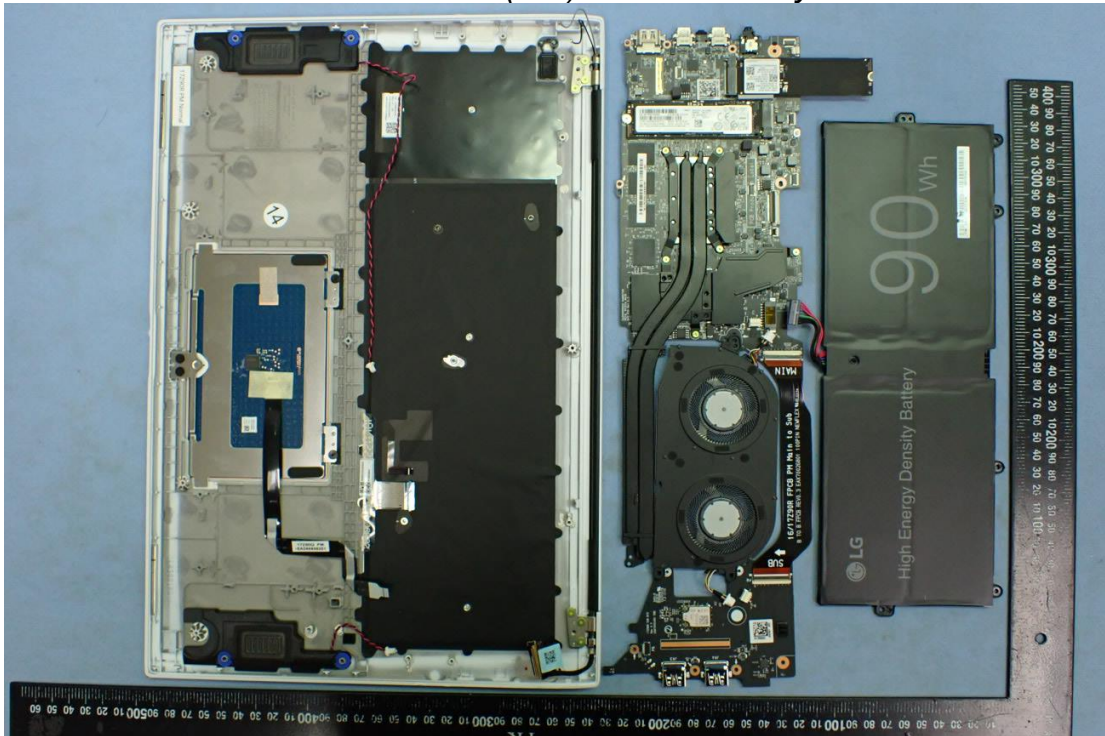

EUT Internal Photos

Figure 27

Internal View with Main Board (PM) & 90W Battery & Double Hole Fan

Figure 28

Internal View with Main Board (PM) & 90W Battery & Double Hole Fan

Figure 29
Internal View with Main Board (PM) & 90W Battery & Double Hole Fan

Figure 30
Internal View with Main Board (GM) & 80W Battery & Single Hole Fan

Figure 31
Internal View with Main Board (GM) & 80W Battery & Single Hole Fan

Figure 32
Internal View with Main Board (GM) & 80W Battery & Single Hole Fan

Figure 33
Internal View (Antenna Location)

Figure 34
Internal View (Antenna Location)

17Z90R INPAQ Antenna

Figure 35
Internal View (Antenna Location)

17Z90R Luxshare Antenna

Figure 36
WA-P-LELE-04-011, Antenna View

Figure 37
L1LRF009-CS-H, Antenna View

Figure 38
WLAN Combo Card, Front View

Figure 39
WLAN Combo Card, Without Shield and Back View

Figure 40
WLAN SUB Board, Front View

Figure 41
WLAN SUB Board, Back View