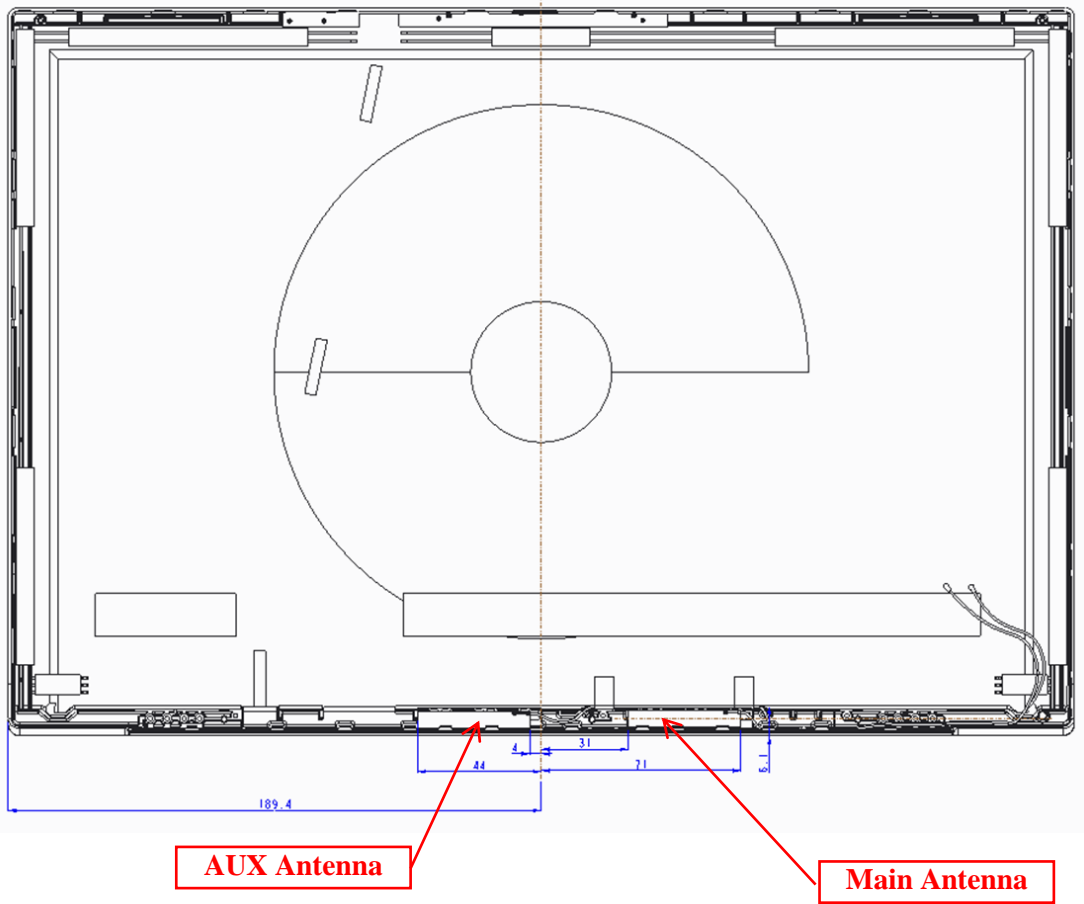

Figure 30
Internal View with Main Board (GM) & 80W Battery & Single Hole Fan

Figure 31
Internal View with Main Board (GM) & 80W Battery & Single Hole Fan

Figure 32
Internal View with Main Board (GM) & 80W Battery & Single Hole Fan

Figure 33
Internal View (Antenna Location)

Figure 34
Internal View (Antenna Location)

17Z90R INPAQ Antenna

Figure 35
Internal View (Antenna Location)

17Z90R Luxshare Antenna

Figure 36
WA-P-LELE-04-011, Antenna View

Figure 37
L1LRF009-CS-H, Antenna View

Figure 38
WLAN Combo Card, Front View

Figure 39
WLAN Combo Card, Without Shield and Back View

Figure 40
WLAN SUB Board, Front View

Figure 41
WLAN SUB Board, Back View

Figure 42
Main Board (PM), Front View

Figure 43
Main Board (PM), Back View

Figure 44
Main Board (GM), Front View

Figure 45
Main Board (GM), Back View

Figure 46
LP170WQ1-SPF2, LCD Panel, Front View

Figure 47
LP170WQ1-SPF2, LCD Panel, Back View & Label View