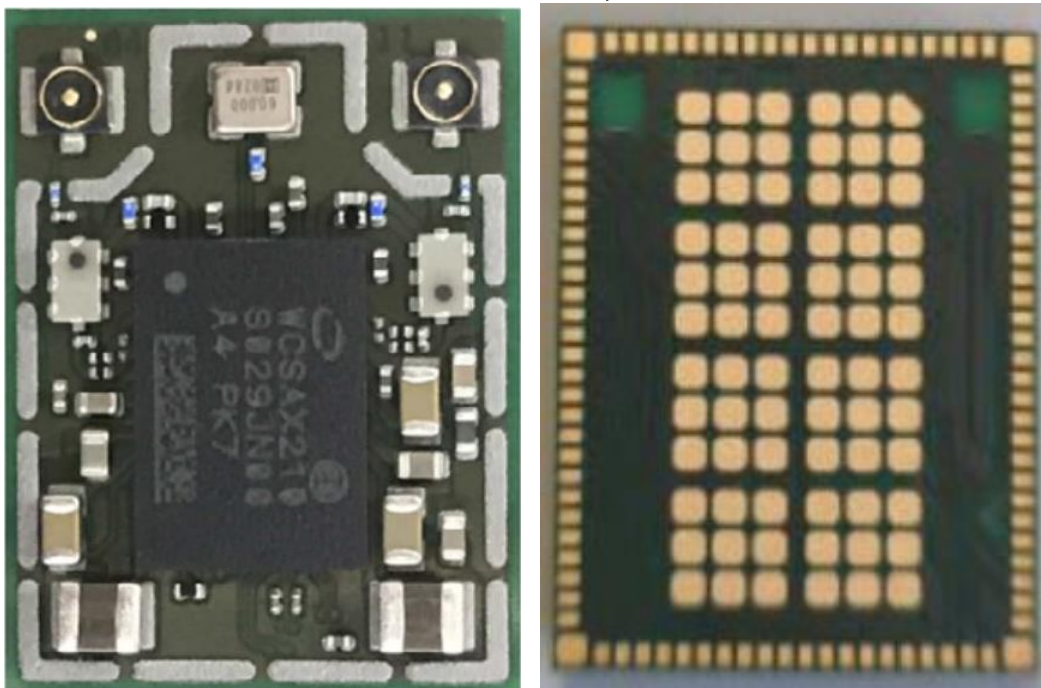

Figure 33
Internal View (Antenna Location)

Figure 34
Internal View (Antenna Location)

17Z90R INPAQ Antenna

Figure 35
Internal View (Antenna Location)

17Z90R Luxshare Antenna

Figure 36
WA-P-LELE-04-011, Antenna View

Figure 37
L1LRF009-CS-H, Antenna View

Figure 38
WLAN Combo Card, Front View

Figure 39
WLAN Combo Card, Without Shield and Back View

Figure 40
WLAN SUB Board, Front View

Figure 41
WLAN SUB Board, Back View

Figure 42
Main Board (PM), Front View

Figure 43
Main Board (PM), Back View

Figure 44
Main Board (GM), Front View

Figure 45
Main Board (GM), Back View

Figure 46
LP170WQ1-SPF2, LCD Panel, Front View

Figure 47
LP170WQ1-SPF2, LCD Panel, Back View & Label View