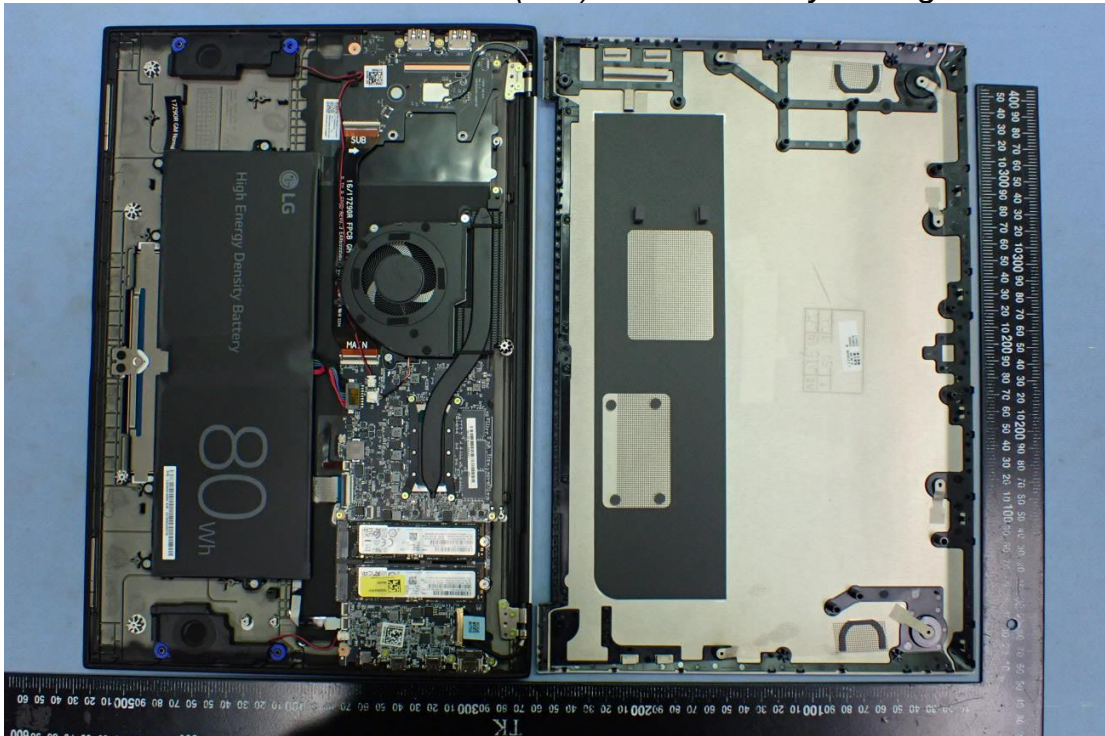

EUT Internal Photos

Figure 27

Internal View with Main Board (PM) & 90W Battery & Double Hole Fan

Figure 28

Internal View with Main Board (PM) & 90W Battery & Double Hole Fan

Figure 29
Internal View with Main Board (PM) & 90W Battery & Double Hole Fan

Figure 30
Internal View with Main Board (GM) & 80W Battery & Single Hole Fan

Figure 31
Internal View with Main Board (GM) & 80W Battery & Single Hole Fan

Figure 32
Internal View with Main Board (GM) & 80W Battery & Single Hole Fan

Figure 33
Internal View (Antenna Location)

Figure 34
Internal View (Antenna Location)

17Z90R INPAQ Antenna

Figure 35
Internal View (Antenna Location)

17Z90R Luxshare Antenna

Figure 36
WA-P-LELE-04-011, Antenna View