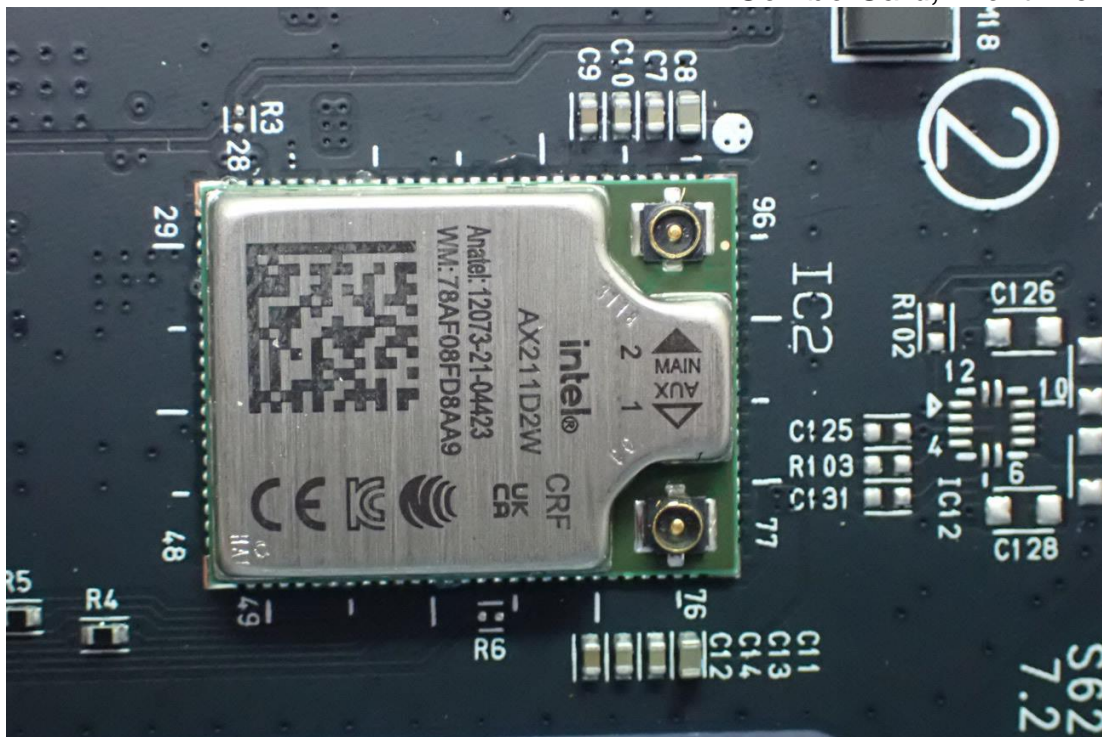

Figure 33
Internal View (Antenna Location)

Figure 34
Internal View (Antenna Location)

17Z90R INPAQ Antenna

Figure 35
Internal View (Antenna Location)

17Z90R Luxshare Antenna

Figure 36
WA-P-LELE-04-011, Antenna View

Figure 37
L1LRF009-CS-H, Antenna View

Figure 38
WLAN Combo Card, Front View

Figure 39
WLAN Combo Card, Without Shield and Back View

Figure 40
WLAN SUB Board, Front View

Figure 41
WLAN SUB Board, Back View

Figure 42
Main Board (PM), Front View

Figure 43
Main Board (PM), Back View

Figure 44
Main Board (GM), Front View

Figure 45
Main Board (GM), Back View

Figure 46
LP170WQ1-SPF2, LCD Panel, Front View

Figure 47
LP170WQ1-SPF2, LCD Panel, Back View & Label View