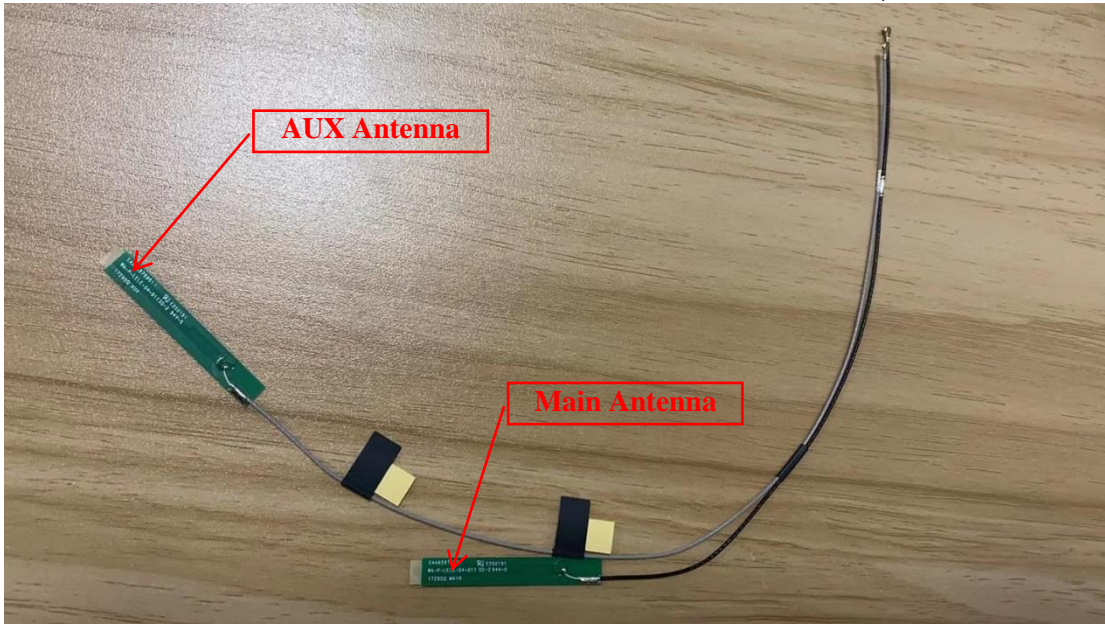

Figure 30
Internal View with Main Board (GM) & 80W Battery & Single Hole Fan

Figure 31
Internal View with Main Board (GM) & 80W Battery & Single Hole Fan

Figure 32
Internal View with Main Board (GM) & 80W Battery & Single Hole Fan

Figure 33
Internal View (Antenna Location)

Figure 34
Internal View (Antenna Location)

17Z90R INPAQ Antenna

Figure 35
Internal View (Antenna Location)

17Z90R Luxshare Antenna

Figure 36
WA-P-LELE-04-011, Antenna View

Figure 37
L1LRF009-CS-H, Antenna View

Figure 38
WLAN Combo Card, Front View

Figure 39
WLAN Combo Card, Without Shield and Back View

Figure 40
WLAN SUB Board, Front View

Figure 41
WLAN SUB Board, Back View