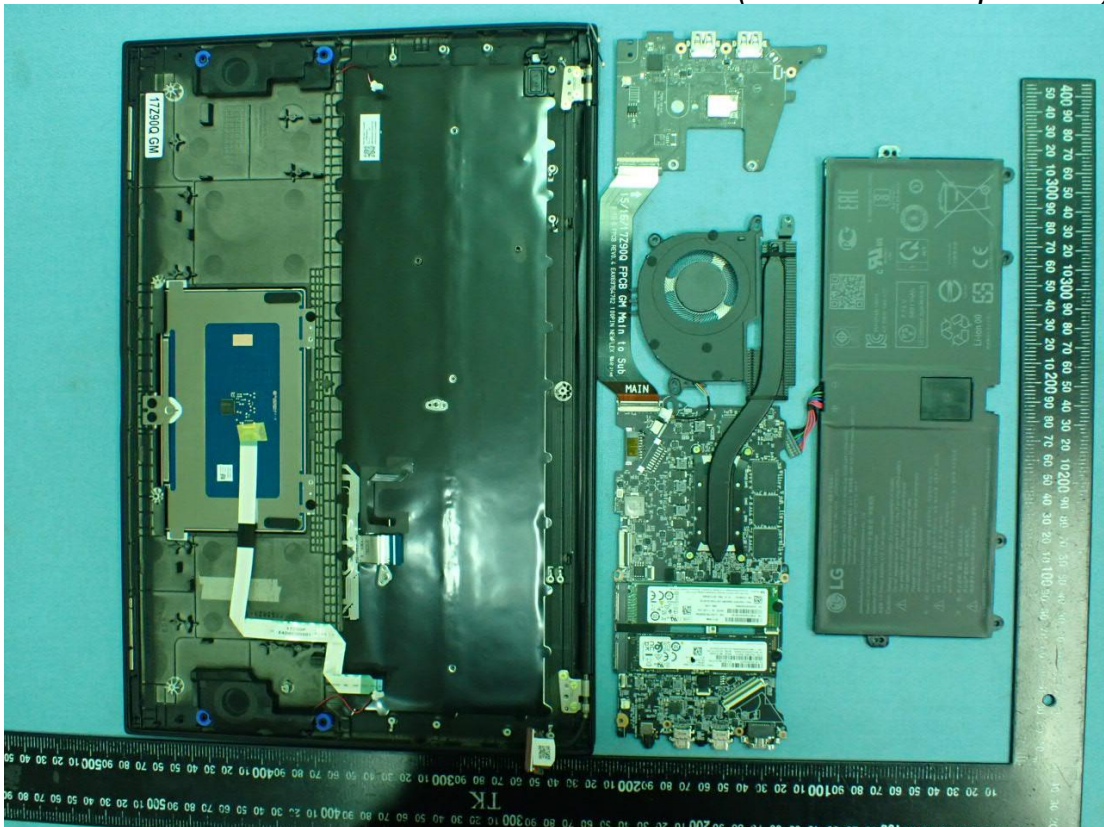

EUT Internal Photos

Figure 29
General Appearance (White), Internal View

Figure 30
General Appearance (Black), Internal View

Figure 31
Internal View (Removed Cover)

Figure 32
Internal View (Removed Components)

Figure 33
(Queen MAIN B/D PCB) GM Main Board, Front View

Figure 34
(Queen MAIN B/D PCB) GM Main Board, Back View

Figure 35
WLAN SUB Board (Type A), Front View

Figure 36
WLAN SUB Board (Type A), Back View