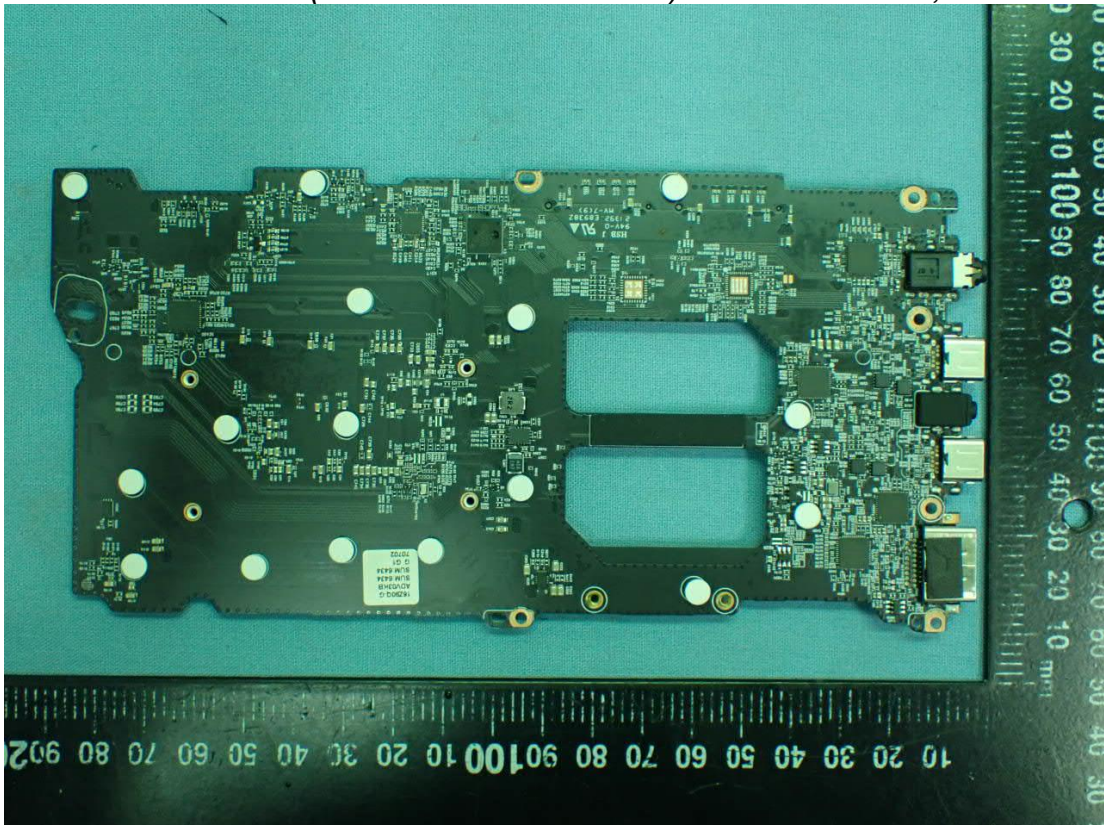

EUT Internal Photos

Figure 29
General Appearance (White), Internal View

Figure 30
General Appearance (Black), Internal View

Figure 31
Internal View (Removed Cover)

Figure 32
Internal View (Removed Components)

Figure 33
(Queen MAIN B/D PCB) GM Main Board, Front View

Figure 34
(Queen MAIN B/D PCB) GM Main Board, Back View

Figure 35
WLAN SUB Board (Type A), Front View

Figure 36
WLAN SUB Board (Type A), Back View

Figure 37
WLAN SUB Board (Type B), Front View

Figure 38
WLAN SUB Board (Type B), Back View

Figure 39
WLAN Combo Card, Front View

Figure 40
WLAN Combo Card, Without Shield and Back View

Figure 41
Battery Pack (90Wh), Front View