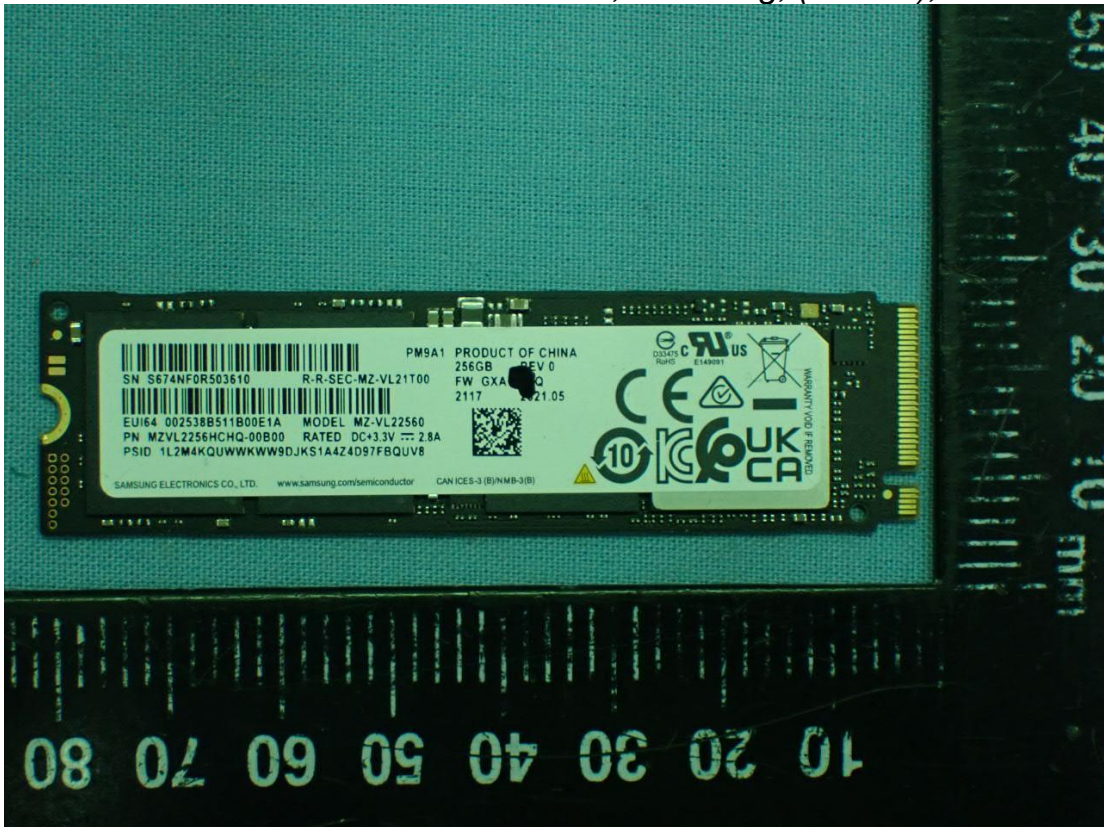

Figure 52
SSD, Samsung, (256GB), Back View

*Figure 53
LCD Panel, Front View*

*Figure 54
LCD Panel, Back & Label View*

Figure 55
WA-P-LELE-04-011, WLAN Combo Antenna

Figure 56
WA-P-LELE-04-011, WLAN Combo Antenna Position