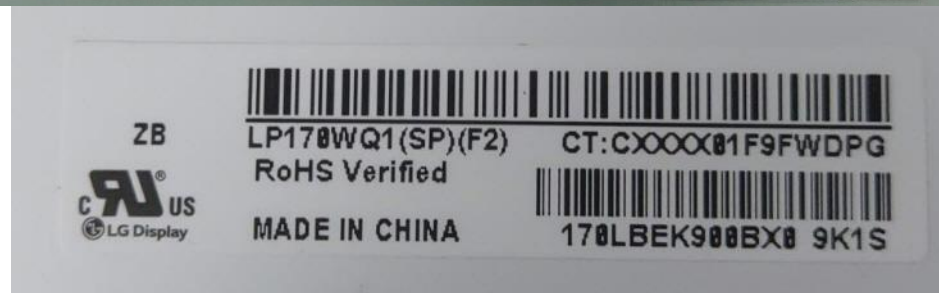

Figure 52
SSD, Samsung, (256GB), Back View

*Figure 53
LCD Panel, Front View*

*Figure 54
LCD Panel, Back & Label View*

Figure 55
WA-P-LELE-04-011, WLAN Combo Antenna

Figure 56
WA-P-LELE-04-011, WLAN Combo Antenna Position