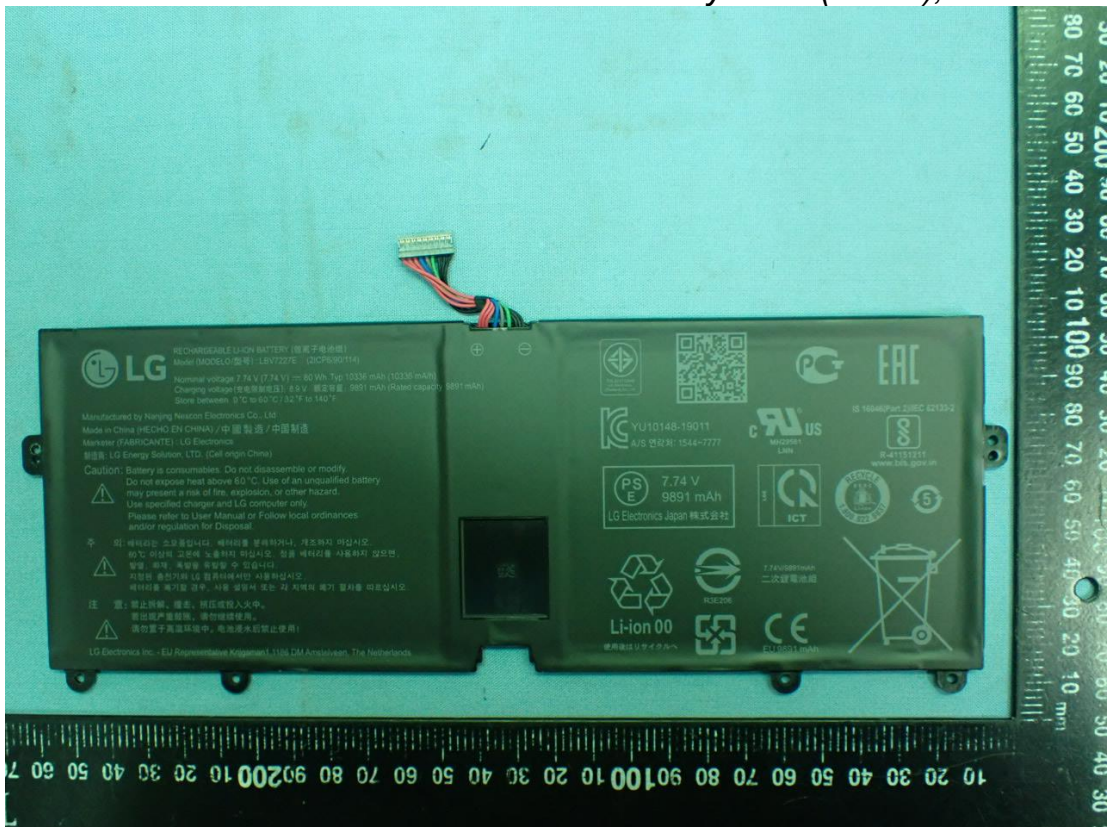

Figure 37
WLAN SUB Board (Type B), Front View

Figure 38
WLAN SUB Board (Type B), Back View

Figure 39
WLAN Combo Card, Front View

Figure 40
WLAN Combo Card, Without Shield and Back View

Figure 41
Battery Pack (90Wh), Front View

Figure 42
Battery Pack (90Wh), Back View

Figure 43
Battery Pack (80Wh), Front View

Figure 44
Battery Pack (80Wh), Back View

Figure 45
SSD, SK hynix, (1TB), Front View

Figure 46
SSD, SK hynix, (1TB), Back View