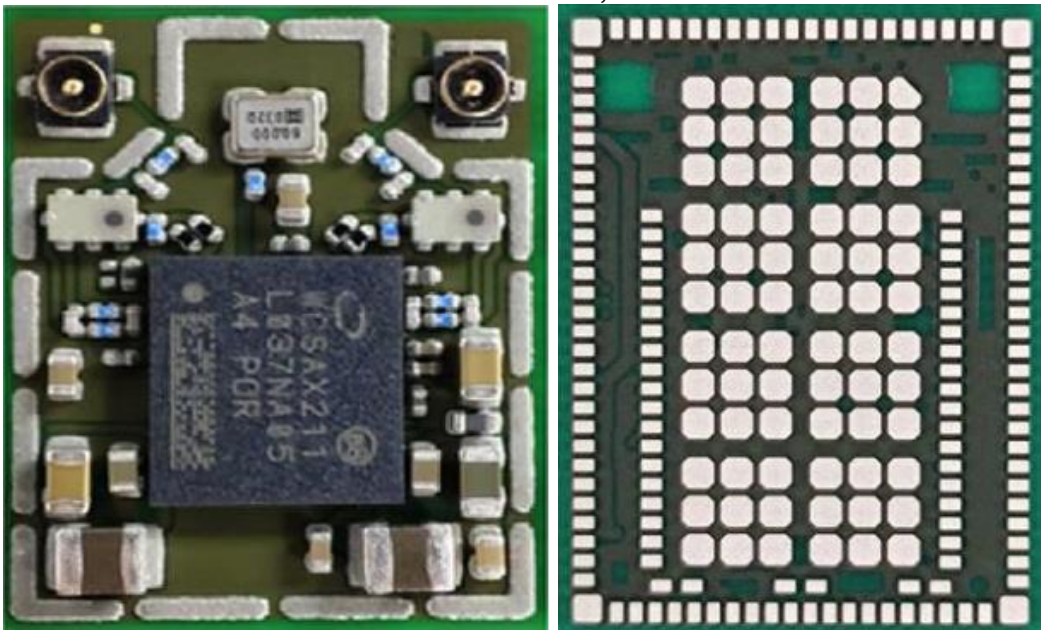

Figure 33
(Queen MAIN B/D PCB) GM Main Board, Front View

Figure 34
(Queen MAIN B/D PCB) GM Main Board, Back View

Figure 35
WLAN SUB Board (Type A), Front View

Figure 36
WLAN SUB Board (Type A), Back View

Figure 37
WLAN SUB Board (Type B), Front View

Figure 38
WLAN SUB Board (Type B), Back View

Figure 39
WLAN Combo Card, Front View

Figure 40
WLAN Combo Card, Without Shield and Back View

Figure 41
Battery Pack (90Wh), Front View

Figure 42
Battery Pack (90Wh), Back View

Figure 43
Battery Pack (80Wh), Front View

Figure 44
Battery Pack (80Wh), Back View

Figure 45
SSD, SK hynix, (1TB), Front View

Figure 46
SSD, SK hynix, (1TB), Back View