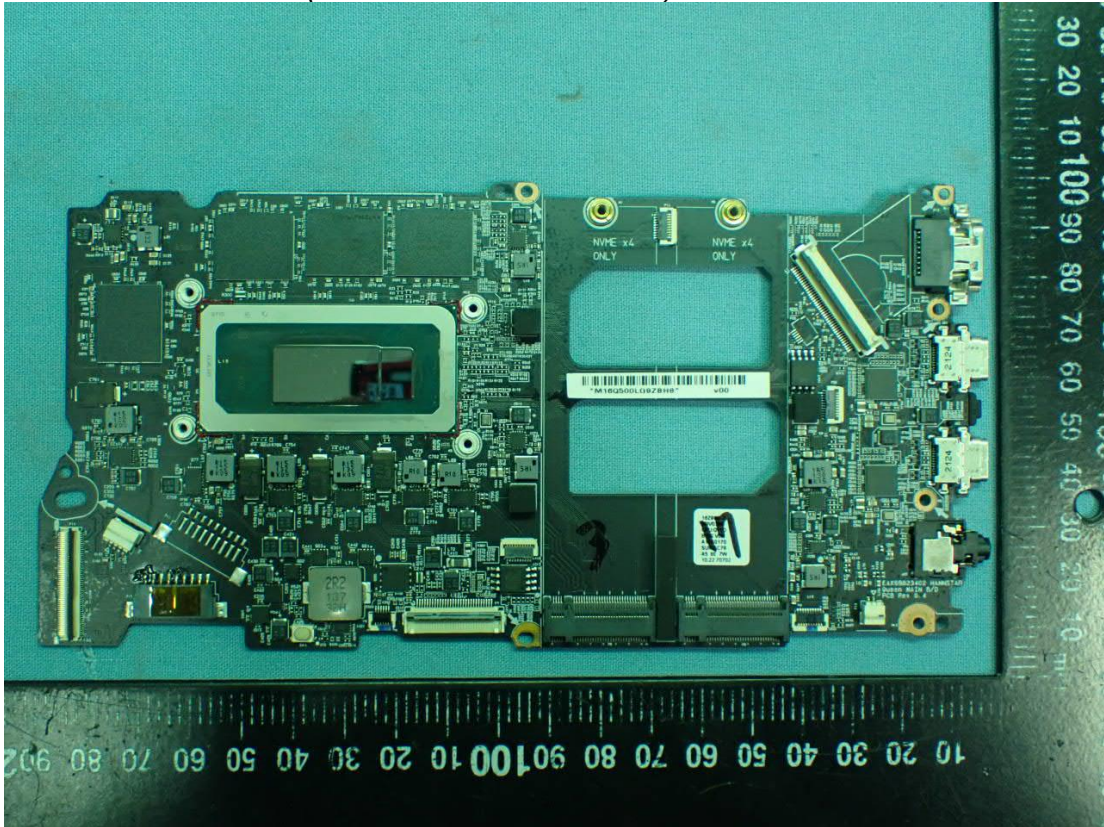

EUT Internal Photos

Figure 29
General Appearance (White), Internal View

Figure 30
General Appearance (Black), Internal View

Figure 31
Internal View (Removed Cover)

Figure 32
Internal View (Removed Components)

Figure 33
(Queen MAIN B/D PCB) GM Main Board, Front View

Figure 34
(Queen MAIN B/D PCB) GM Main Board, Back View

Figure 35
WLAN SUB Board (Type A), Front View

Figure 36
WLAN SUB Board (Type A), Back View

Figure 37
WLAN SUB Board (Type B), Front View

Figure 38
WLAN SUB Board (Type B), Back View

Figure 39
WLAN Combo Card, Front View

Figure 40
WLAN Combo Card, Without Shield and Back View

Figure 41
Battery Pack (90Wh), Front View