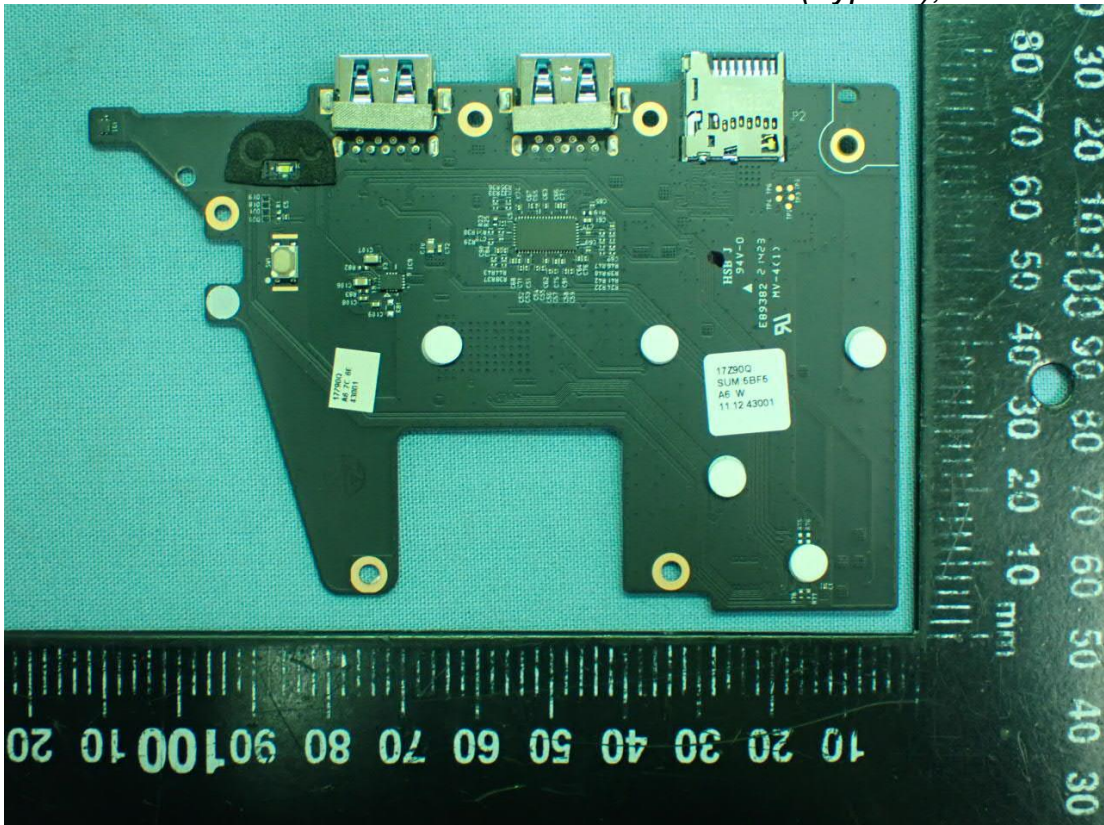

Figure 33
(Queen MAIN B/D PCB) GM Main Board, Front View

Figure 34
(Queen MAIN B/D PCB) GM Main Board, Back View

Figure 35
WLAN SUB Board (Type A), Front View

Figure 36
WLAN SUB Board (Type A), Back View

Figure 37
WLAN SUB Board (Type B), Front View

Figure 38
WLAN SUB Board (Type B), Back View

Figure 39
WLAN Combo Card, Front View

Figure 40
WLAN Combo Card, Without Shield and Back View

Figure 41
Battery Pack (90Wh), Front View

Figure 42
Battery Pack (90Wh), Back View

Figure 43
Battery Pack (80Wh), Front View

Figure 44
Battery Pack (80Wh), Back View

Figure 45
SSD, SK hynix, (1TB), Front View

Figure 46
SSD, SK hynix, (1TB), Back View