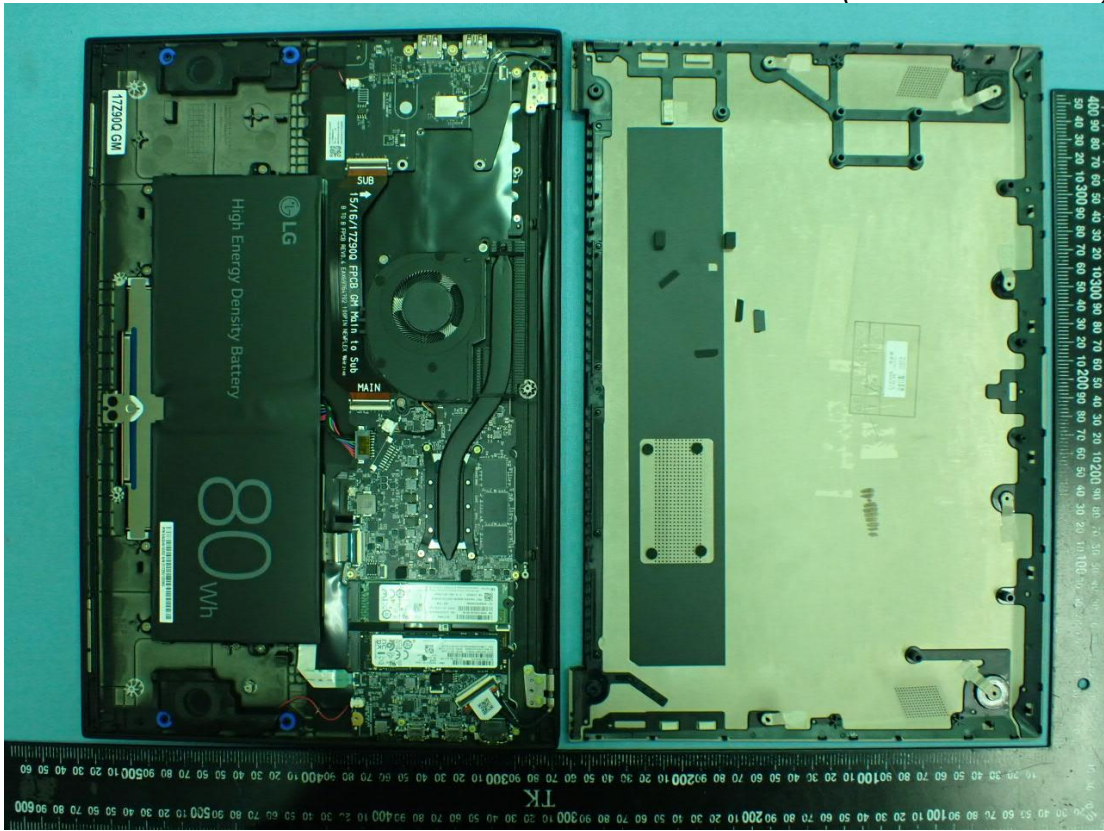

EUT Internal Photos

Figure 29
General Appearance (White), Internal View

Figure 30
General Appearance (Black), Internal View

Figure 31
Internal View (Removed Cover)

Figure 32
Internal View (Removed Components)

Figure 33
(Queen MAIN B/D PCB) GM Main Board, Front View

Figure 34
(Queen MAIN B/D PCB) GM Main Board, Back View

Figure 35
WLAN SUB Board (Type A), Front View

Figure 36
WLAN SUB Board (Type A), Back View