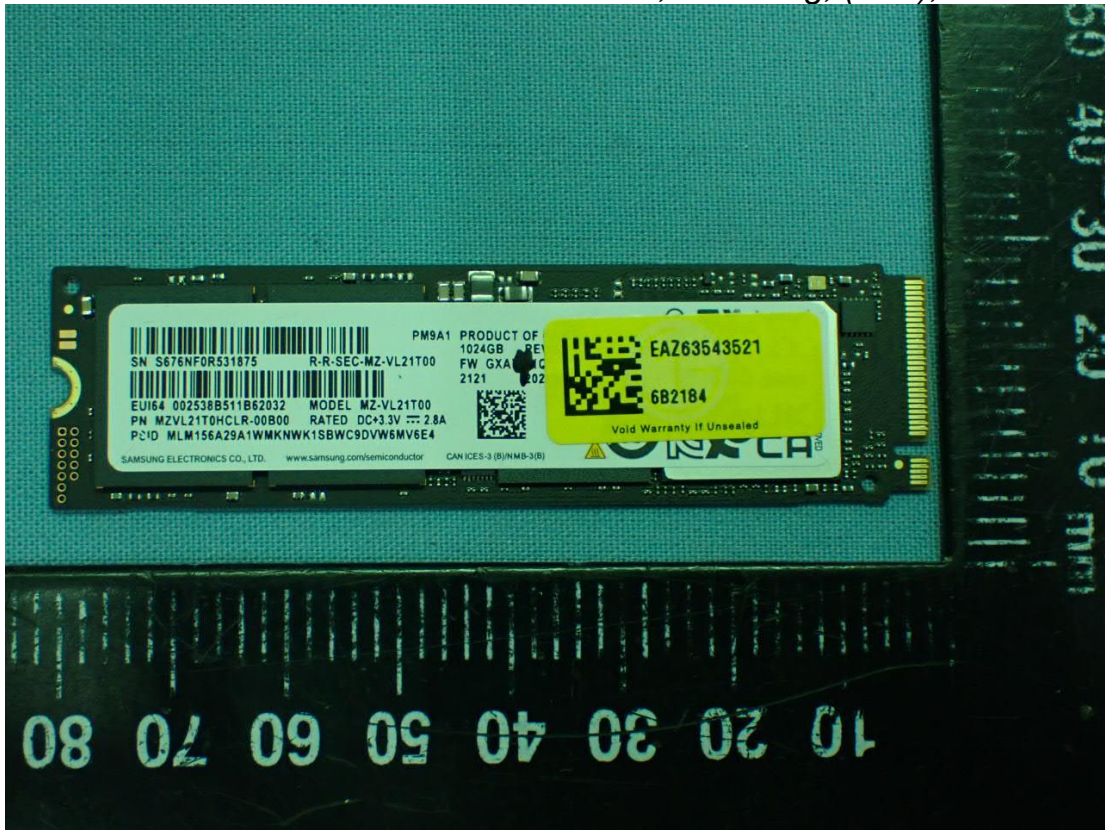

Figure 49
SSD, Samsung, (1TB), Front View