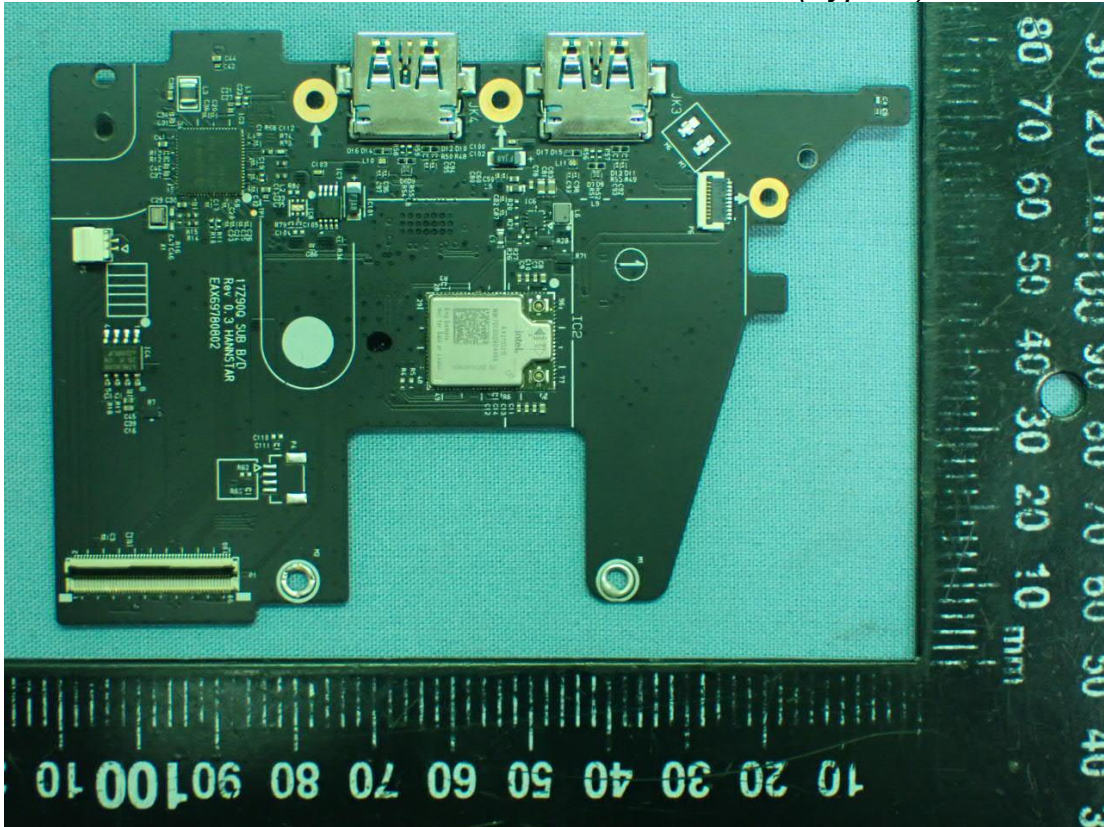

Figure 33
(Queen MAIN B/D PCB) GM Main Board, Front View

Figure 34
(Queen MAIN B/D PCB) GM Main Board, Back View

Figure 35
WLAN SUB Board (Type A), Front View

Figure 36
WLAN SUB Board (Type A), Back View

Figure 37
WLAN SUB Board (Type B), Front View

Figure 38
WLAN SUB Board (Type B), Back View

Figure 39
WLAN Combo Card, Front View

Figure 40
WLAN Combo Card, Without Shield and Back View

Figure 41
Battery Pack (90Wh), Front View

Figure 42
Battery Pack (90Wh), Back View

Figure 43
Battery Pack (80Wh), Front View

Figure 44
Battery Pack (80Wh), Back View

Figure 45
SSD, SK hynix, (1TB), Front View

Figure 46
SSD, SK hynix, (1TB), Back View