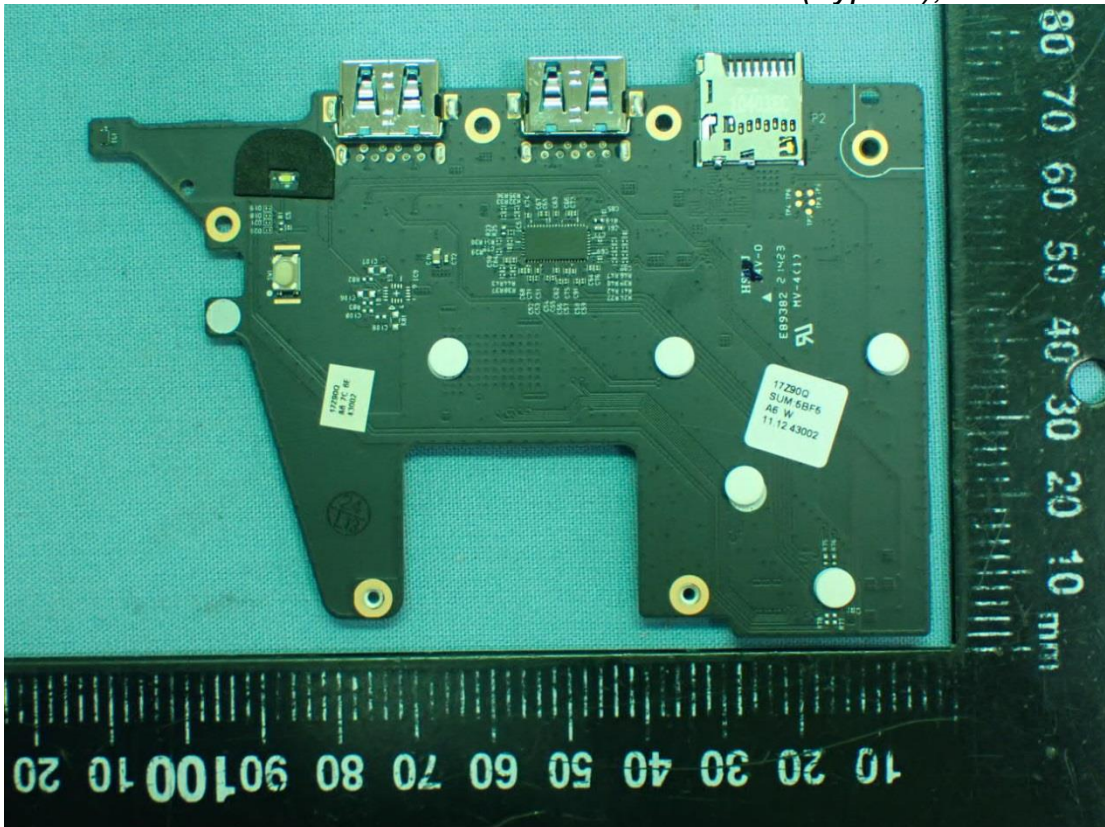

EUT Internal Photos

Figure 29
General Appearance (White), Internal View

Figure 30
General Appearance (Black), Internal View

Figure 31
Internal View (Removed Cover)

Figure 32
Internal View (Removed Components)

Figure 33
(Queen MAIN B/D PCB) GM Main Board, Front View

Figure 34
(Queen MAIN B/D PCB) GM Main Board, Back View

Figure 35
WLAN SUB Board (Type A), Front View

Figure 36
WLAN SUB Board (Type A), Back View

Figure 37
WLAN SUB Board (Type B), Front View

Figure 38
WLAN SUB Board (Type B), Back View

Figure 39
WLAN Combo Card, Front View

Figure 40
WLAN Combo Card, Without Shield and Back View

Figure 41
Battery Pack (90Wh), Front View