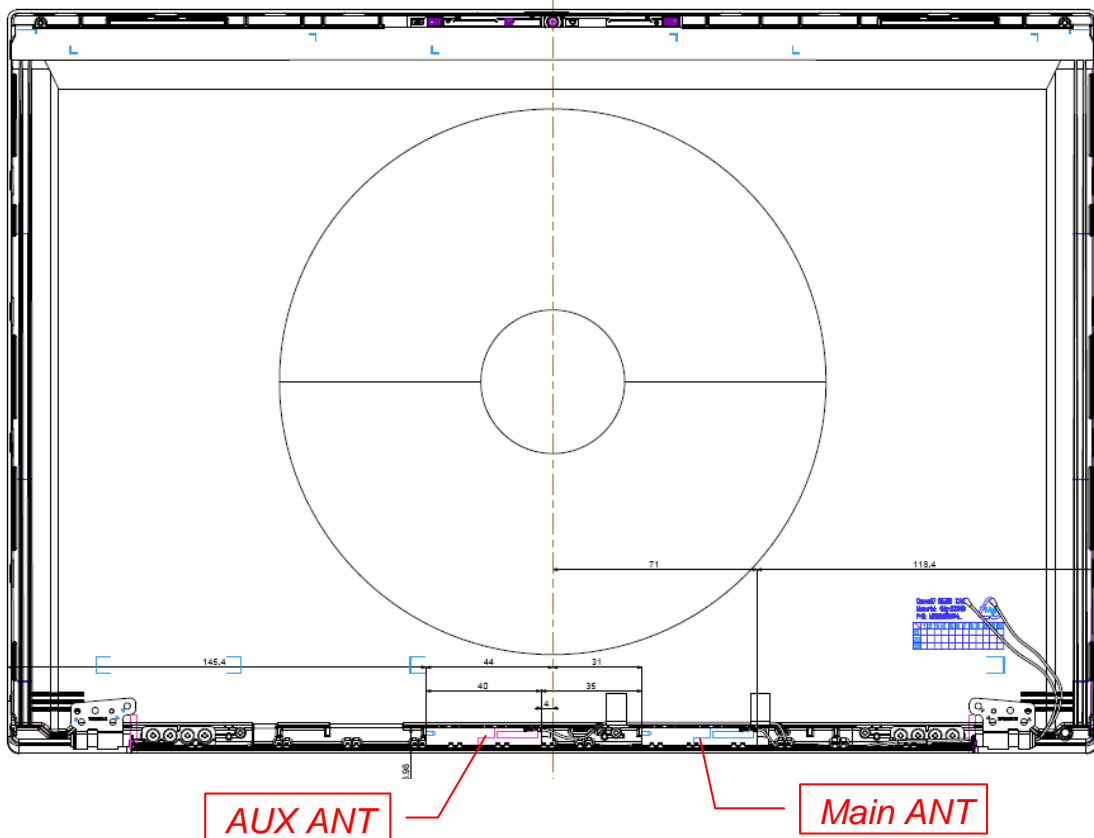

Figure 37
WLAN SUB Board (Type B), Front View

Figure 38
WLAN SUB Board (Type B), Back View

Figure 39
WLAN Combo Card, Front View

Figure 40
WLAN Combo Card, Without Shield and Back View

Figure 41
Battery Pack (90Wh), Front View

Figure 52
SSD, Samsung, (256GB), Back View

*Figure 53
LCD Panel, Front View*

*Figure 54
LCD Panel, Back & Label View*

Figure 55
WA-P-LELE-04-011, WLAN Combo Antenna

Figure 56
WA-P-LELE-04-011, WLAN Combo Antenna Position

Figure 57
L1LRF009-CS-H, WLAN Combo Antenna

Figure 58
L1LRF009-CS-H, WLAN Combo Antenna Position