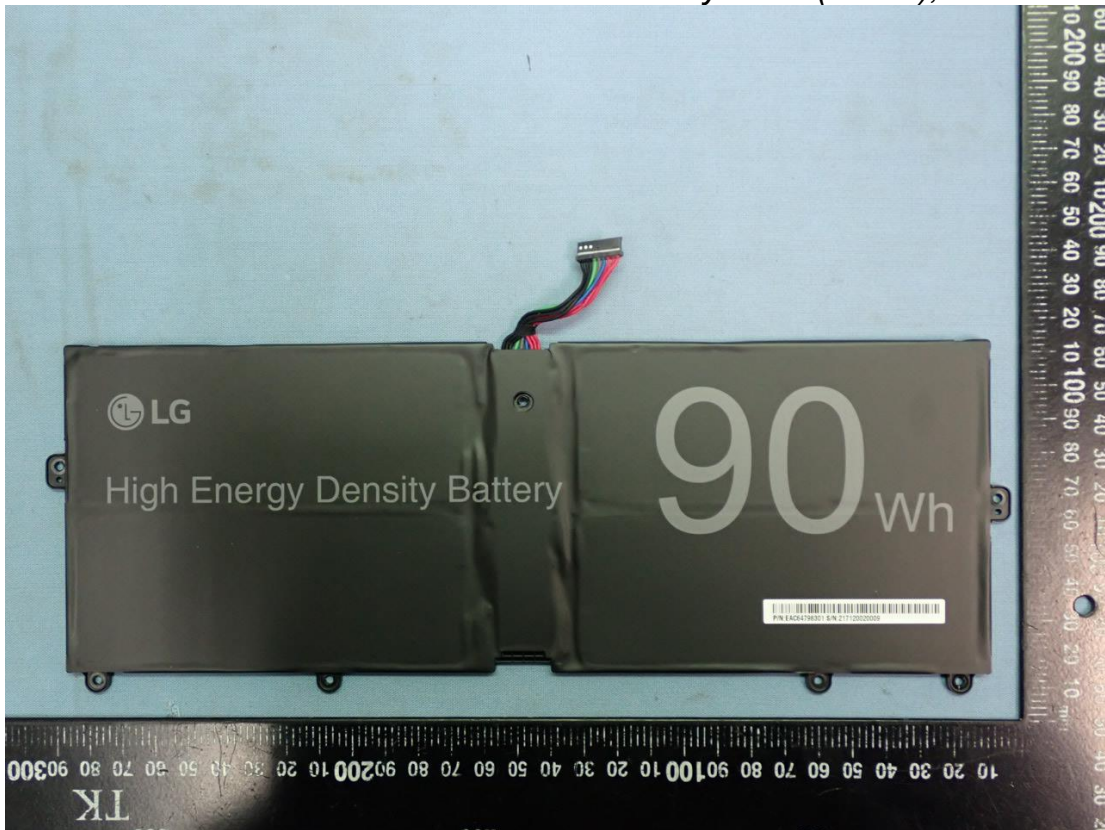

Figure 37
WLAN SUB Board (Type B), Front View

Figure 38
WLAN SUB Board (Type B), Back View

Figure 39
WLAN Combo Card, Front View

Figure 40
WLAN Combo Card, Without Shield and Back View

Figure 41
Battery Pack (90Wh), Front View