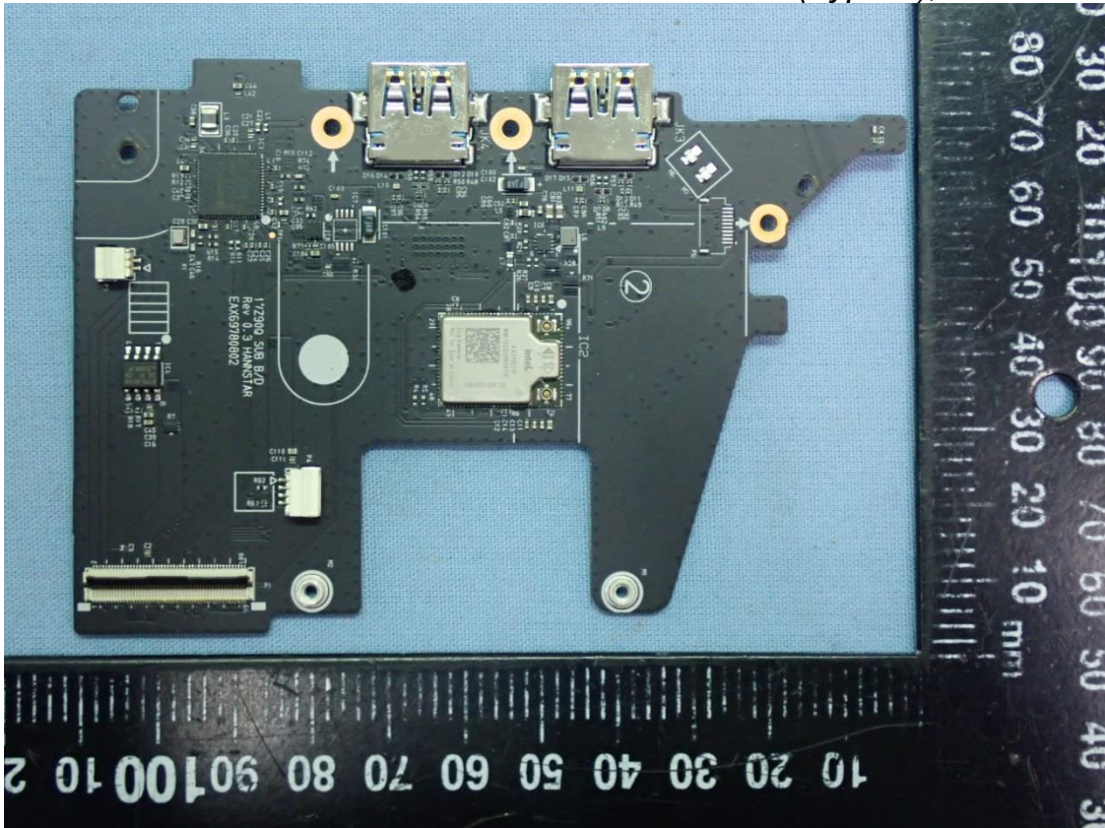

EUT Internal Photos

Figure 29
General Appearance (White), Internal View

Figure 30
General Appearance (Black), Internal View

Figure 31
Internal View (Removed Cover)

Figure 32
Internal View (Removed Components)

Figure 33
(Queen MAIN B/D PCB) GM Main Board, Front View

Figure 34
(Queen MAIN B/D PCB) GM Main Board, Back View

Figure 35
WLAN SUB Board (Type A), Front View

Figure 36
WLAN SUB Board (Type A), Back View

Figure 37
WLAN SUB Board (Type B), Front View

Figure 38
WLAN SUB Board (Type B), Back View

Figure 39
WLAN Combo Card, Front View

Figure 40
WLAN Combo Card, Without Shield and Back View

Figure 41
Battery Pack (90Wh), Front View