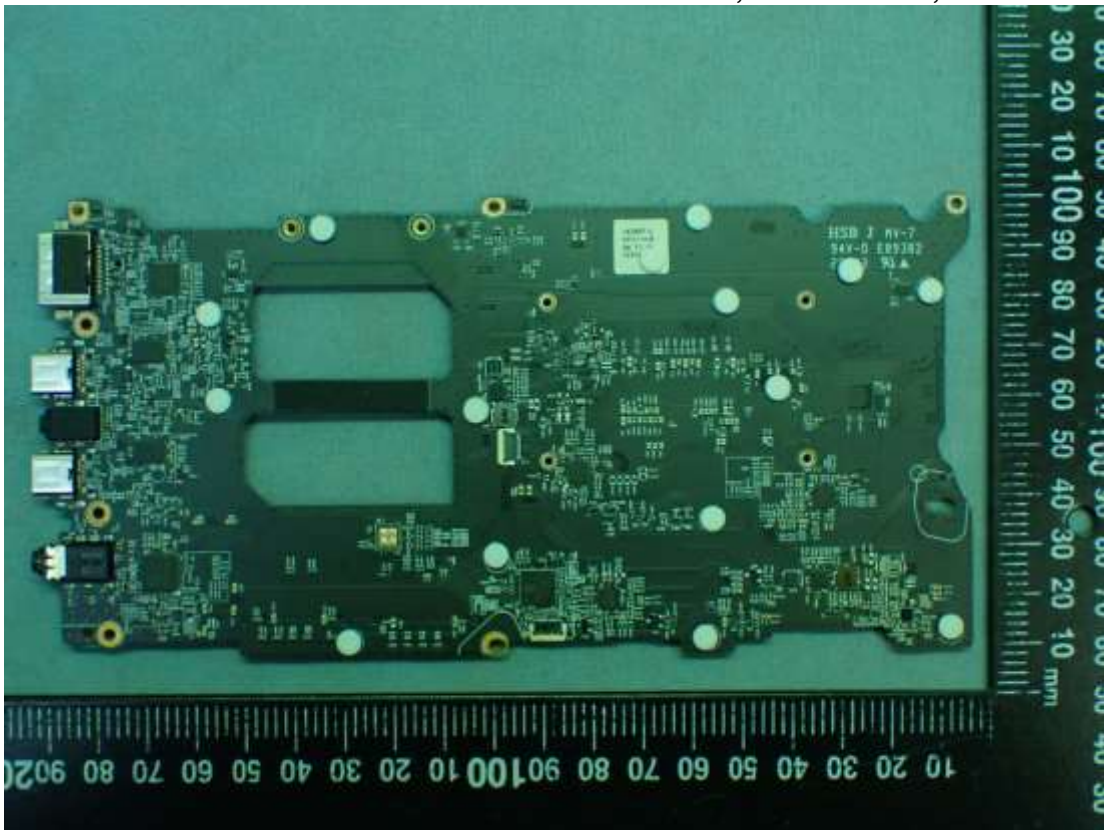

EUT Internal Photos

Figure 31  
Internal View (With White Keyboard)

Figure 32  
Internal View (With Black Keyboard)

Figure 33  
Internal View

Figure 34  
Internal View

Figure 35  
Internal View (Removed Components)

Figure 36  
Internal View (Touch Pad, Back View)

Figure 37  
Internal View (Touch Pad, Front View)

Figure 38  
Hannstar, Main Board, Front View

Figure 39  
Hannstar, Main Board, Back View

Figure 40  
Elec&Eltek, Main Board, Front View

Figure 41  
Elec&Eltek, Main Board, Back View

Figure 42  
i7-1165G7, CPU View

Figure 43  
i5-1135G7, CPU View

Figure 44  
HXF, WLAN SUB Board, Front View

Figure 45  
HXF, WLAN SUB Board, Back View

Figure 46  
Elec&Eltek, WLAN SUB Board, Front View