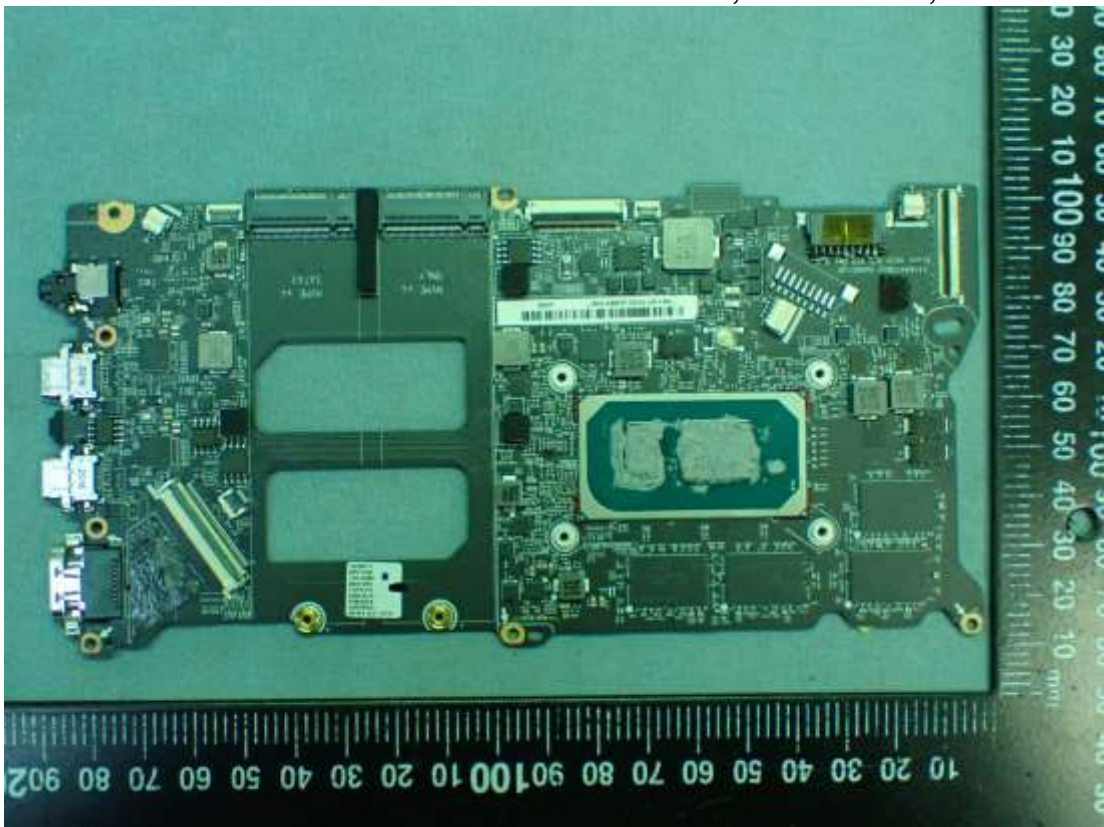

EUT Internal Photos

Figure 31  
Internal View (With White Keyboard)

Figure 32  
Internal View (With Black Keyboard)

Figure 33  
Internal View

Figure 34  
Internal View

Figure 35  
Internal View (Removed Components)

Figure 36  
Internal View (Touch Pad, Back View)

Figure 37  
Internal View (Touch Pad, Front View)

Figure 38  
Hannstar, Main Board, Front View

Figure 39  
Hannstar, Main Board, Back View

Figure 40  
Elec&Eltek, Main Board, Front View

Figure 41  
Elec&Eltek, Main Board, Back View

Figure 42  
i7-1165G7, CPU View

Figure 43  
i5-1135G7, CPU View

Figure 44  
HXF, WLAN SUB Board, Front View

Figure 45  
HXF, WLAN SUB Board, Back View

Figure 46  
Elec&Eltek, WLAN SUB Board, Front View