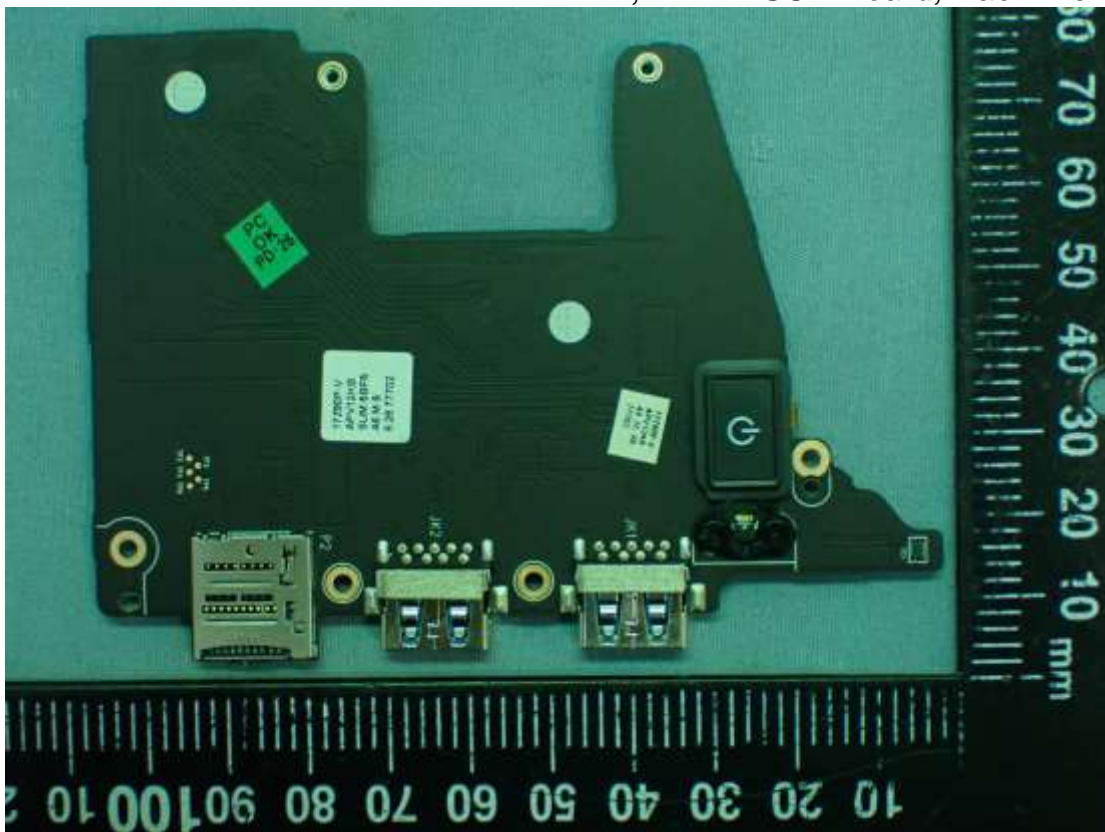

Figure 36  
Internal View (Touch Pad, Back View)

Figure 37  
Internal View (Touch Pad, Front View)

Figure 38  
Hannstar, Main Board, Front View

Figure 39  
Hannstar, Main Board, Back View

Figure 40  
Elec&Eltek, Main Board, Front View

Figure 41  
Elec&Eltek, Main Board, Back View

Figure 42  
i7-1165G7, CPU View

Figure 43  
i5-1135G7, CPU View

Figure 44  
HXF, WLAN SUB Board, Front View

Figure 45  
HXF, WLAN SUB Board, Back View

Figure 46  
Elec&Eltek, WLAN SUB Board, Front View

Figure 47  
Elec&Eltek, WLAN SUB Board, Back View

Figure 48  
WLAN Combo Card View

Figure 49  
WLAN Combo Card, Remove Cover

Figure 50  
Internal View (DC Fan)

Figure 51  
M/N: LP170WQ1(SP)(E1), LCD Panel, Front View