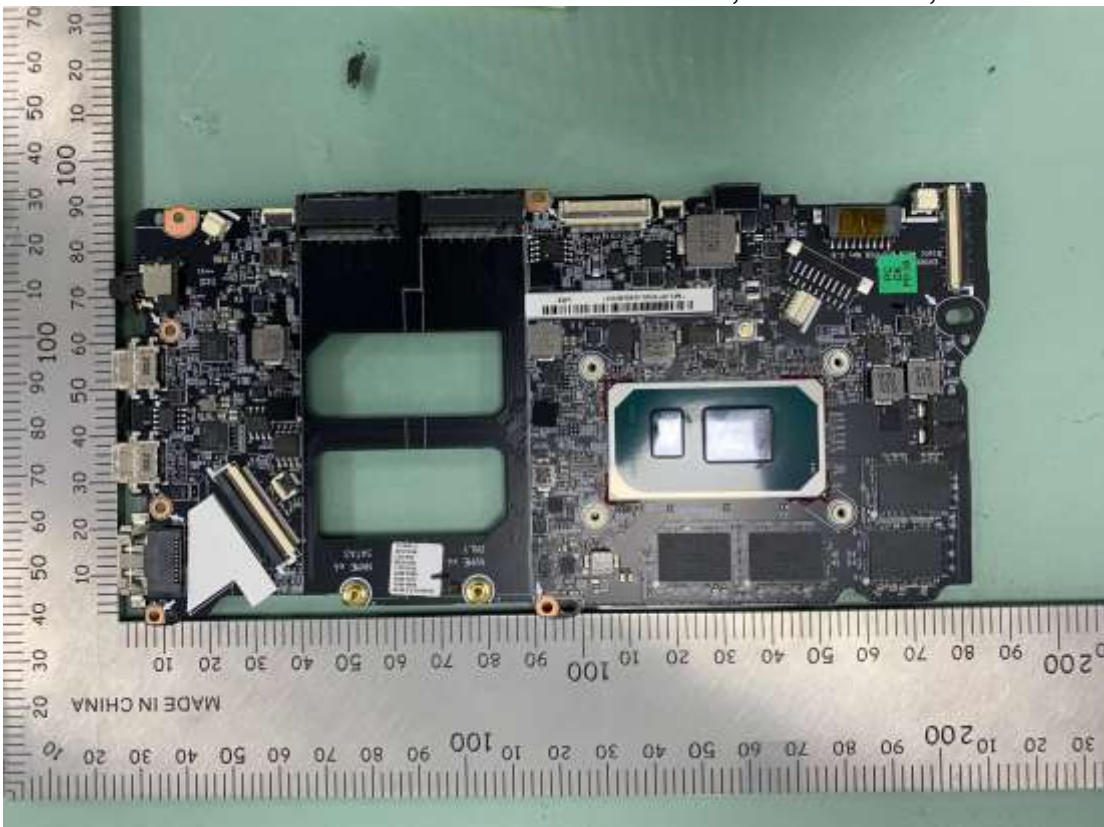

EUT Internal Photos

Figure 31  
Internal View (With White Keyboard)

Figure 32  
Internal View (With Black Keyboard)

Figure 33  
Internal View

Figure 34  
Internal View

Figure 35  
Internal View (Removed Components)

Figure 36  
Internal View (Touch Pad, Back View)

Figure 37  
Internal View (Touch Pad, Front View)

Figure 38  
Hannstar, Main Board, Front View

Figure 39  
Hannstar, Main Board, Back View

Figure 40  
Elec&Eltek, Main Board, Front View

Figure 41  
Elec&Eltek, Main Board, Back View

Figure 42  
i7-1165G7, CPU View

Figure 43  
i5-1135G7, CPU View

Figure 44  
HXF, WLAN SUB Board, Front View

Figure 45  
HXF, WLAN SUB Board, Back View

Figure 46  
Elec&Eltek, WLAN SUB Board, Front View

Figure 47  
Elec&Eltek, WLAN SUB Board, Back View

Figure 48  
WLAN Combo Card View

Figure 49  
WLAN Combo Card, Remove Cover

Figure 50  
Internal View (DC Fan)

Figure 51  
M/N: LP170WQ1(SP)(E1), LCD Panel, Front View