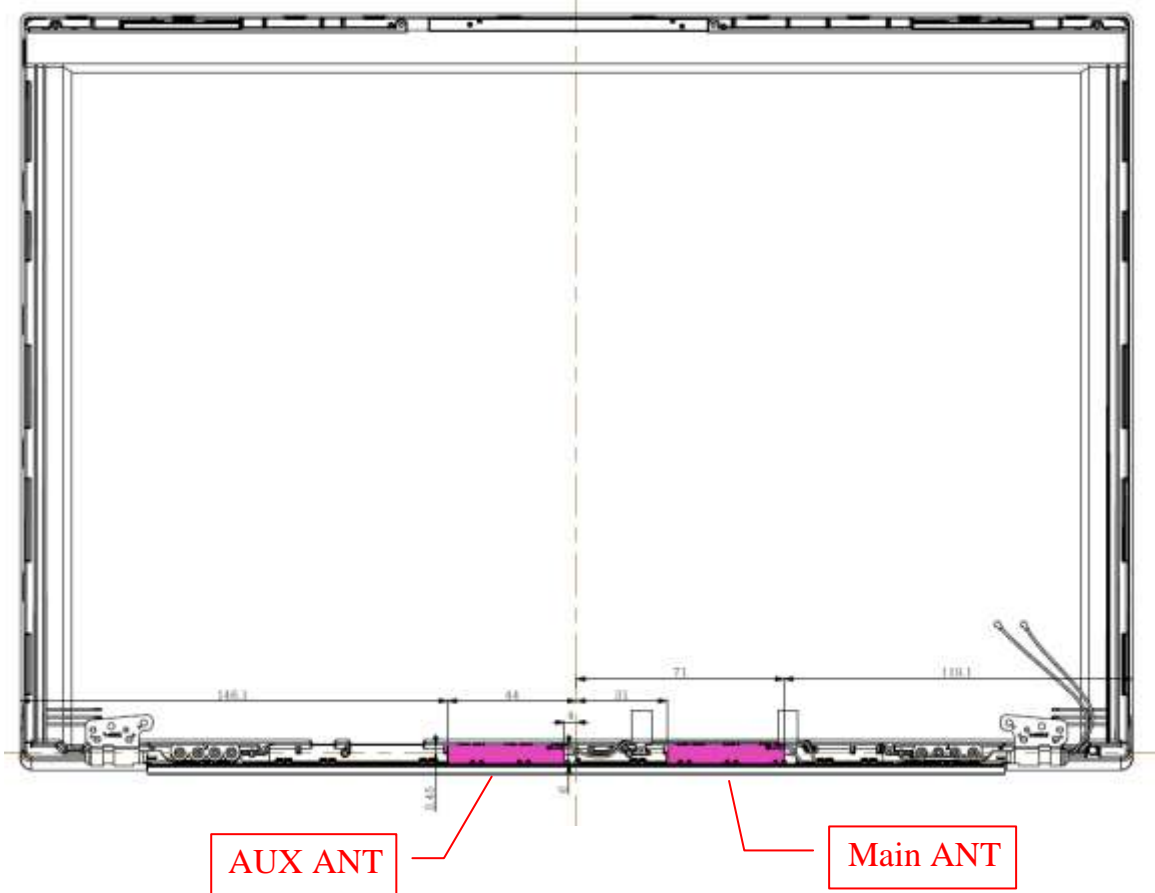

Figure 47  
Elec&Eltek, WLAN SUB Board, Back View

Figure 48  
WLAN Combo Card View

Figure 49  
WLAN Combo Card, Remove Cover

Figure 50  
Internal View (DC Fan)

Figure 51  
M/N: LP170WQ1(SP)(E1), LCD Panel, Front View

Figure 52  
M/N: LP170WQ1(SP)(E1), LCD Panel, Back View/ Label View

Figure 53  
INPAQ, M/N WA-P-LELE-04-003, WLAN Combo Antenna

Figure 54  
INPAQ, M/N WA-P-LELE-04-003, WLAN Combo Antenna Position

Figure 55  
LUXSHARE. M/N L1LRF006-CS-H, WLAN Combo Antenna

Figure 56  
LUXSHARE. M/N L1LRF006-CS-H, WLAN Combo Antenna Position

Figure 57  
Battery Pack, Front View

Figure 58  
Battery Pack, Back View

Figure 59  
Samsung, SSD (512GB), Front View

Figure 60  
Samsung, SSD (512GB), Back View