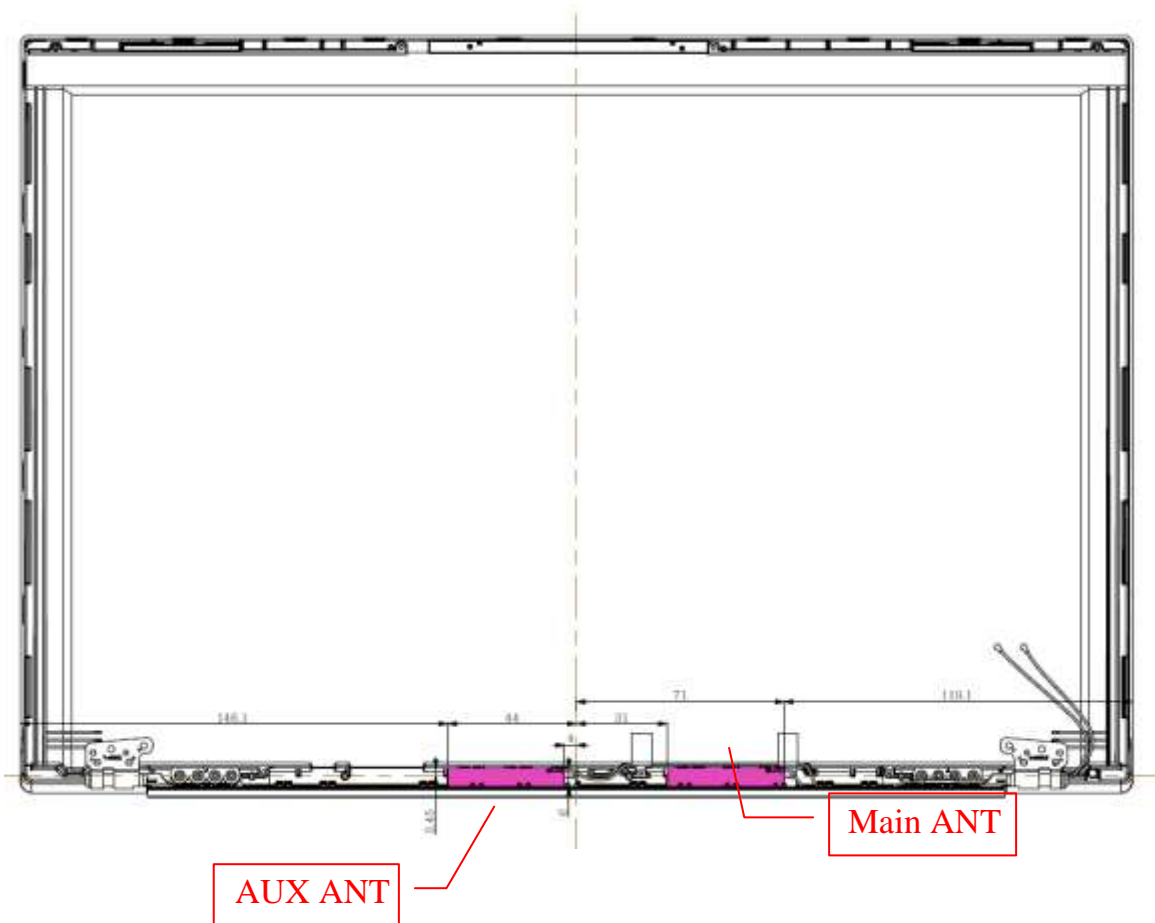

Figure 52  
M/N: LP170WQ1(SP)(E1), LCD Panel, Back View/ Label View

Figure 53  
INPAQ, M/N WA-P-LELE-04-003, WLAN Combo Antenna

Figure 54  
INPAQ, M/N WA-P-LELE-04-003, WLAN Combo Antenna Position

Figure 55  
LUXSHARE. M/N L1LRF006-CS-H, WLAN Combo Antenna

Figure 56  
LUXSHARE. M/N L1LRF006-CS-H, WLAN Combo Antenna Position

Figure 57  
Battery Pack, Front View

Figure 58  
Battery Pack, Back View

Figure 59  
Samsung, SSD (512GB), Front View

Figure 60  
Samsung, SSD (512GB), Back View

Figure 61  
SK hynix, SSD (512GB), Front View

Figure 62  
SK hynix, SSD (512GB), Back View

Figure 63  
SK hynix, SSD (1TB), Front View

Figure 64  
SK hynix, SSD (1TB), Back View

Figure 65  
SAMSUNG, SSD (1TB), Front View