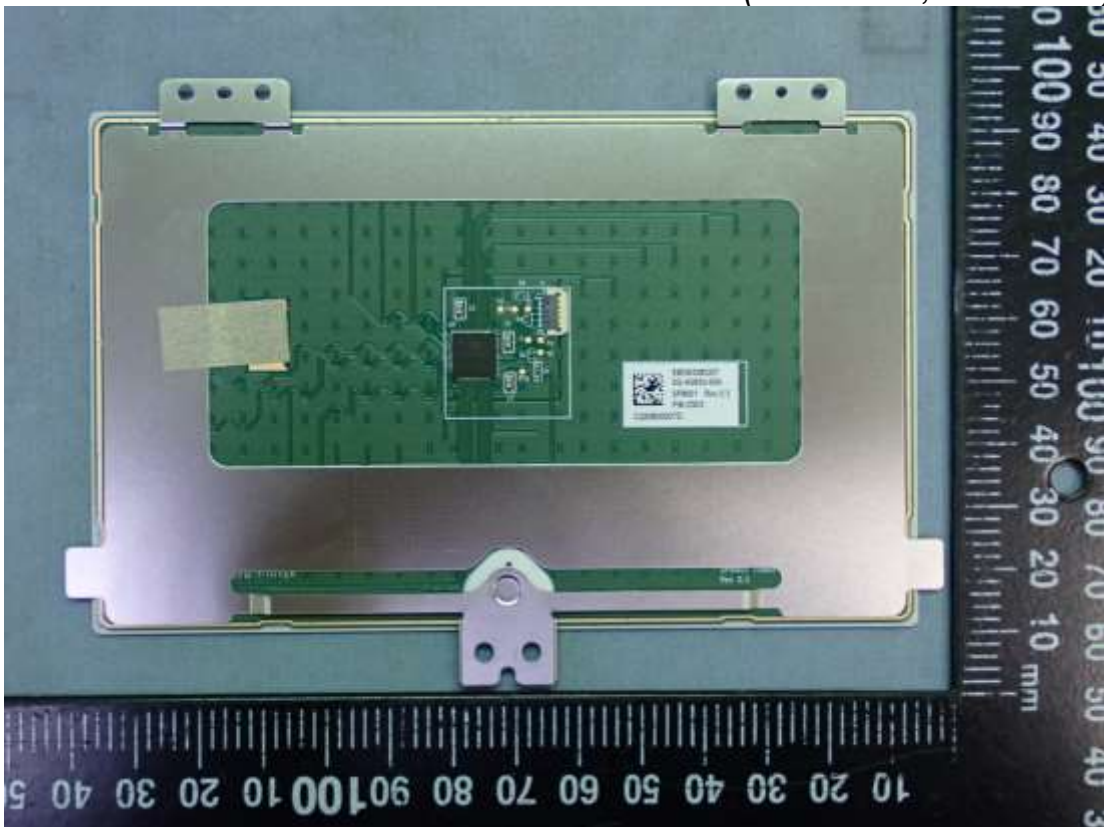

EUT Internal Photos

Figure 31  
Internal View (With White Keyboard)

Figure 32  
Internal View (With Black Keyboard)

Figure 33  
Internal View

Figure 34  
Internal View

Figure 35  
Internal View (Removed Components)

Figure 36  
Internal View (Touch Pad, Back View)

Figure 37  
Internal View (Touch Pad, Front View)

Figure 38  
Hannstar, Main Board, Front View

Figure 39  
Hannstar, Main Board, Back View

Figure 40  
Elec&Eltek, Main Board, Front View

Figure 41  
Elec&Eltek, Main Board, Back View

Figure 42  
i7-1165G7, CPU View

Figure 43  
i5-1135G7, CPU View

Figure 44  
HXF, WLAN SUB Board, Front View

Figure 45  
HXF, WLAN SUB Board, Back View

Figure 46  
Elec&Eltek, WLAN SUB Board, Front View

Figure 47  
Elec&Eltek, WLAN SUB Board, Back View

Figure 48  
WLAN Combo Card View

Figure 49  
WLAN Combo Card, Remove Cover

Figure 50  
Internal View (DC Fan)

Figure 51  
M/N: LP170WQ1(SP)(E1), LCD Panel, Front View