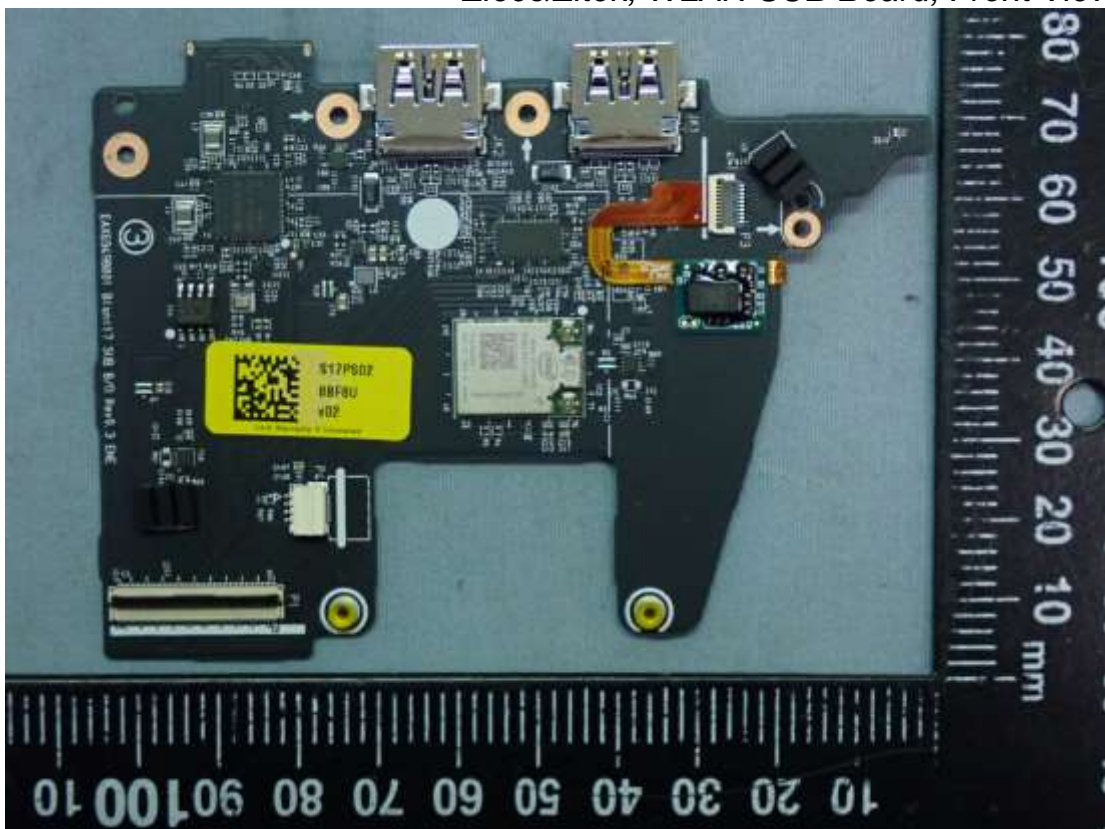

Figure 36  
Internal View (Touch Pad, Back View)

Figure 37  
Internal View (Touch Pad, Front View)

Figure 38  
Hannstar, Main Board, Front View

Figure 39  
Hannstar, Main Board, Back View

Figure 40  
Elec&Eltek, Main Board, Front View

Figure 41  
Elec&Eltek, Main Board, Back View

Figure 42  
i7-1165G7, CPU View

Figure 43  
i5-1135G7, CPU View

Figure 44  
HXF, WLAN SUB Board, Front View

Figure 45  
HXF, WLAN SUB Board, Back View

Figure 46  
Elec&Eltek, WLAN SUB Board, Front View

Figure 47  
Elec&Eltek, WLAN SUB Board, Back View

Figure 48  
WLAN Combo Card View

Figure 49  
WLAN Combo Card, Remove Cover

Figure 50  
Internal View (DC Fan)

Figure 51  
M/N: LP170WQ1(SP)(E1), LCD Panel, Front View