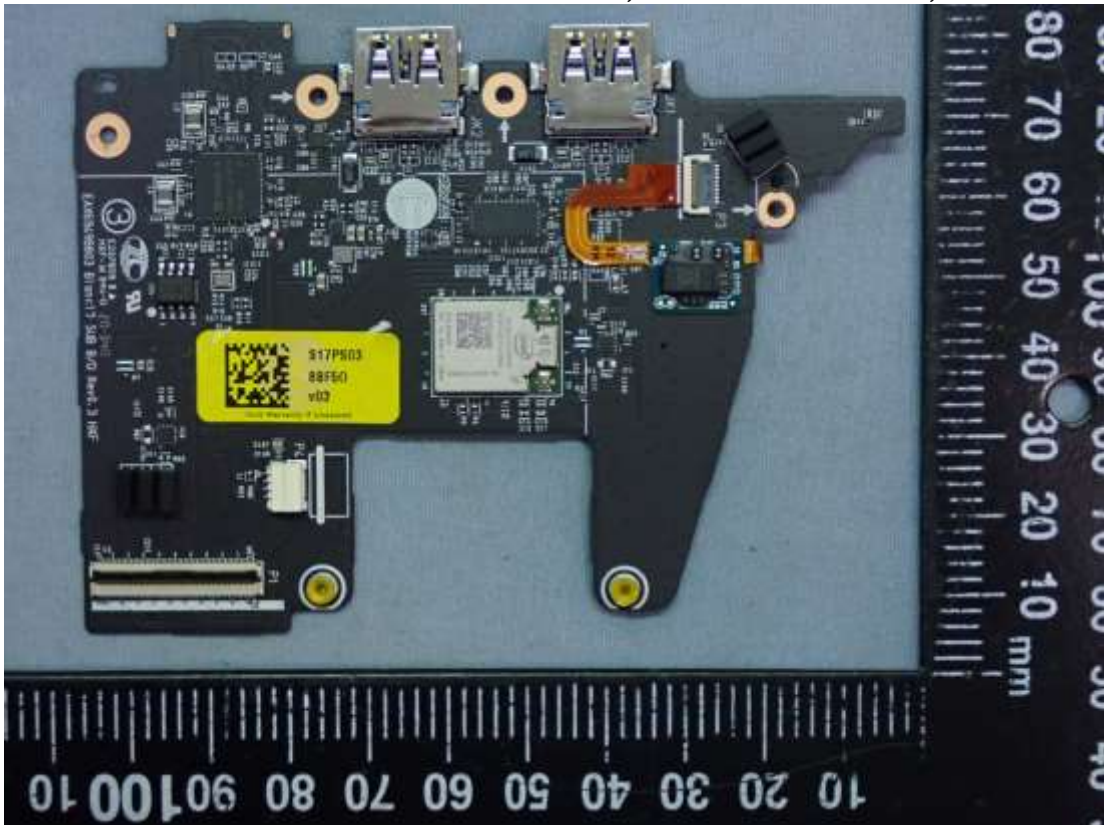

Figure 36  
Internal View (Touch Pad, Back View)

Figure 37  
Internal View (Touch Pad, Front View)

Figure 38  
Hannstar, Main Board, Front View

Figure 39  
Hannstar, Main Board, Back View

Figure 40  
Elec&Eltek, Main Board, Front View

Figure 41  
Elec&Eltek, Main Board, Back View

Figure 42  
i7-1165G7, CPU View

Figure 43  
i5-1135G7, CPU View

Figure 44  
HXF, WLAN SUB Board, Front View

Figure 45  
HXF, WLAN SUB Board, Back View

Figure 46  
Elec&Eltek, WLAN SUB Board, Front View

Figure 47  
Elec&Eltek, WLAN SUB Board, Back View

Figure 48  
WLAN Combo Card View

Figure 49  
WLAN Combo Card, Remove Cover

Figure 50  
Internal View (DC Fan)

Figure 51  
M/N: LP170WQ1(SP)(E1), LCD Panel, Front View