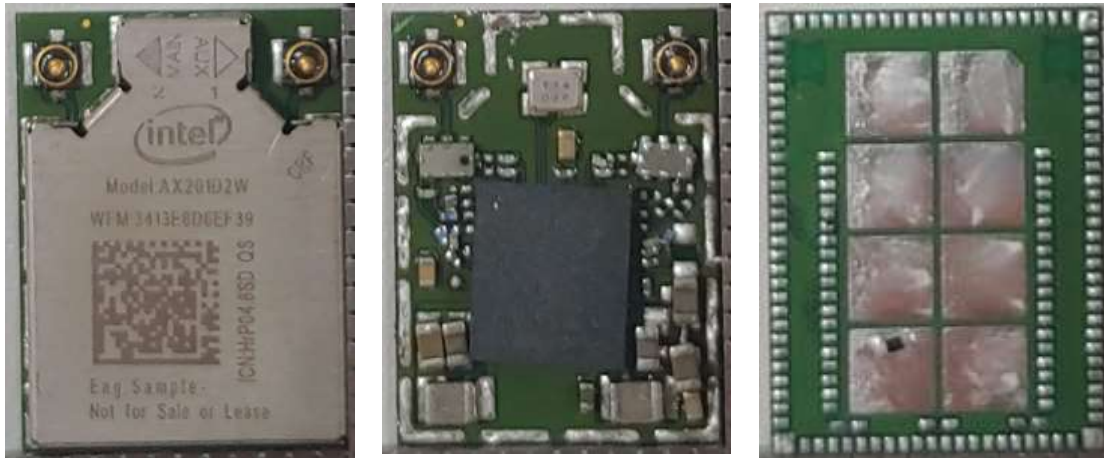

Figure 41  
Elec&Eltek, Main Board, Back View

Figure 42  
i7-1165G7, CPU View

Figure 43  
i5-1135G7, CPU View

Figure 44  
HXF, WLAN SUB Board, Front View

Figure 45  
HXF, WLAN SUB Board, Back View

Figure 46  
Elec&Eltek, WLAN SUB Board, Front View

Figure 47  
Elec&Eltek, WLAN SUB Board, Back View

Figure 48  
WLAN Combo Card View

Figure 49  
WLAN Combo Card, Remove Cover

Figure 50  
Internal View (DC Fan)

Figure 51  
M/N: LP170WQ1(SP)(E1), LCD Panel, Front View

Figure 52  
M/N: LP170WQ1(SP)(E1), LCD Panel, Back View/ Label View

Figure 53  
INPAQ, M/N WA-P-LELE-04-003, WLAN Combo Antenna

Figure 54  
INPAQ, M/N WA-P-LELE-04-003, WLAN Combo Antenna Position

Figure 55  
LUXSHARE. M/N L1LRF006-CS-H, WLAN Combo Antenna

Figure 56  
LUXSHARE. M/N L1LRF006-CS-H, WLAN Combo Antenna Position

Figure 57  
Battery Pack, Front View

Figure 58  
Battery Pack, Back View

Figure 59  
Samsung, SSD (512GB), Front View

Figure 60  
Samsung, SSD (512GB), Back View