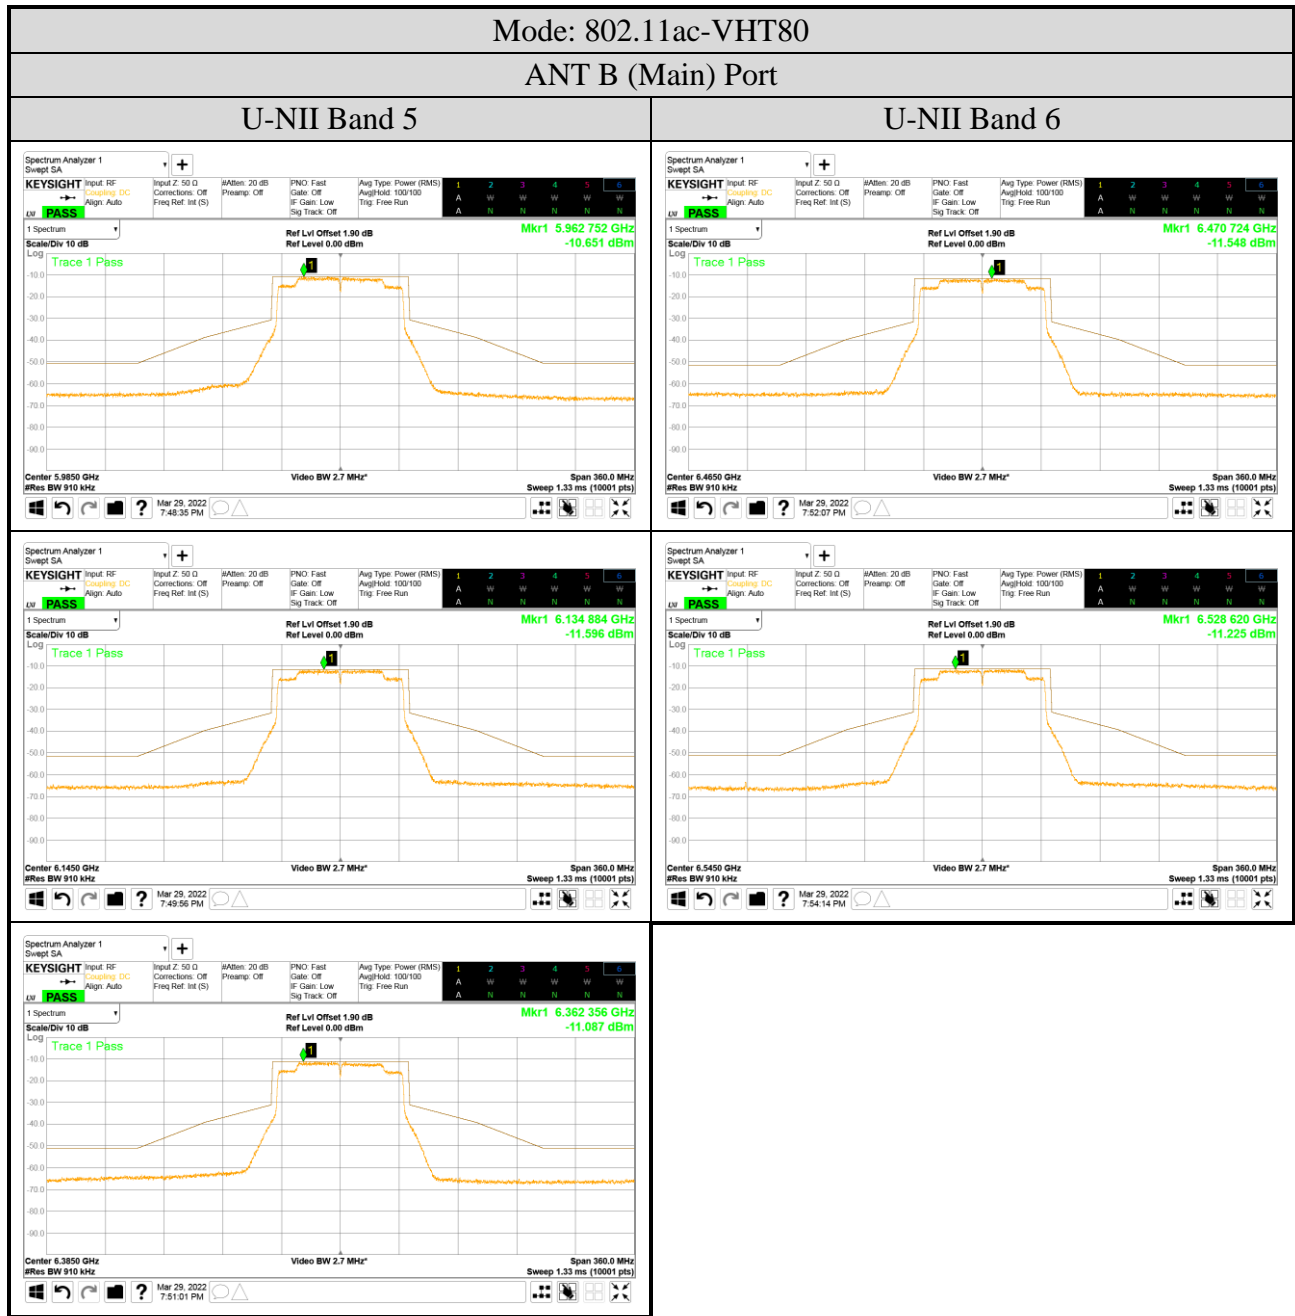

Audix Technology Corp.
 No. 491, Zhongfu Rd., Linkou Dist.,
 New Taipei City 244, Taiwan

Tel: +886 2 26099301
 Fax: +886 2 26099303

- For ANT B (Main) Port
- OFDM Modulation

● OFDMA Modulation

| ANT B (Main) Port | |
|---------------------------|---------------------------|
| Tones: 26T | Tones: 242T |
| RU Index: 18 | RU Index: S61 |
| Mode: 802.11ax-HE80 | Mode: 802.11ax-HE160 |
| Centre Frequency: 7025MHz | Centre Frequency: 6985MHz |
| | |
| Tones: 52T | Tones: 484T |
| RU Index: 37 | RU Index: S65 |
| Mode: 802.11ax-HE40 | Mode: 802.11ax-HE160 |
| Centre Frequency: 7085MHz | Centre Frequency: 6985MHz |
| | |
| Tones: 106T | Tones: 996T |
| RU Index: 53 | RU Index: 67 |
| Mode: 802.11ax-HE40 | Mode: 802.11ax-HE160 |
| Centre Frequency: 7085MHz | Centre Frequency: 6985MHz |
| | |