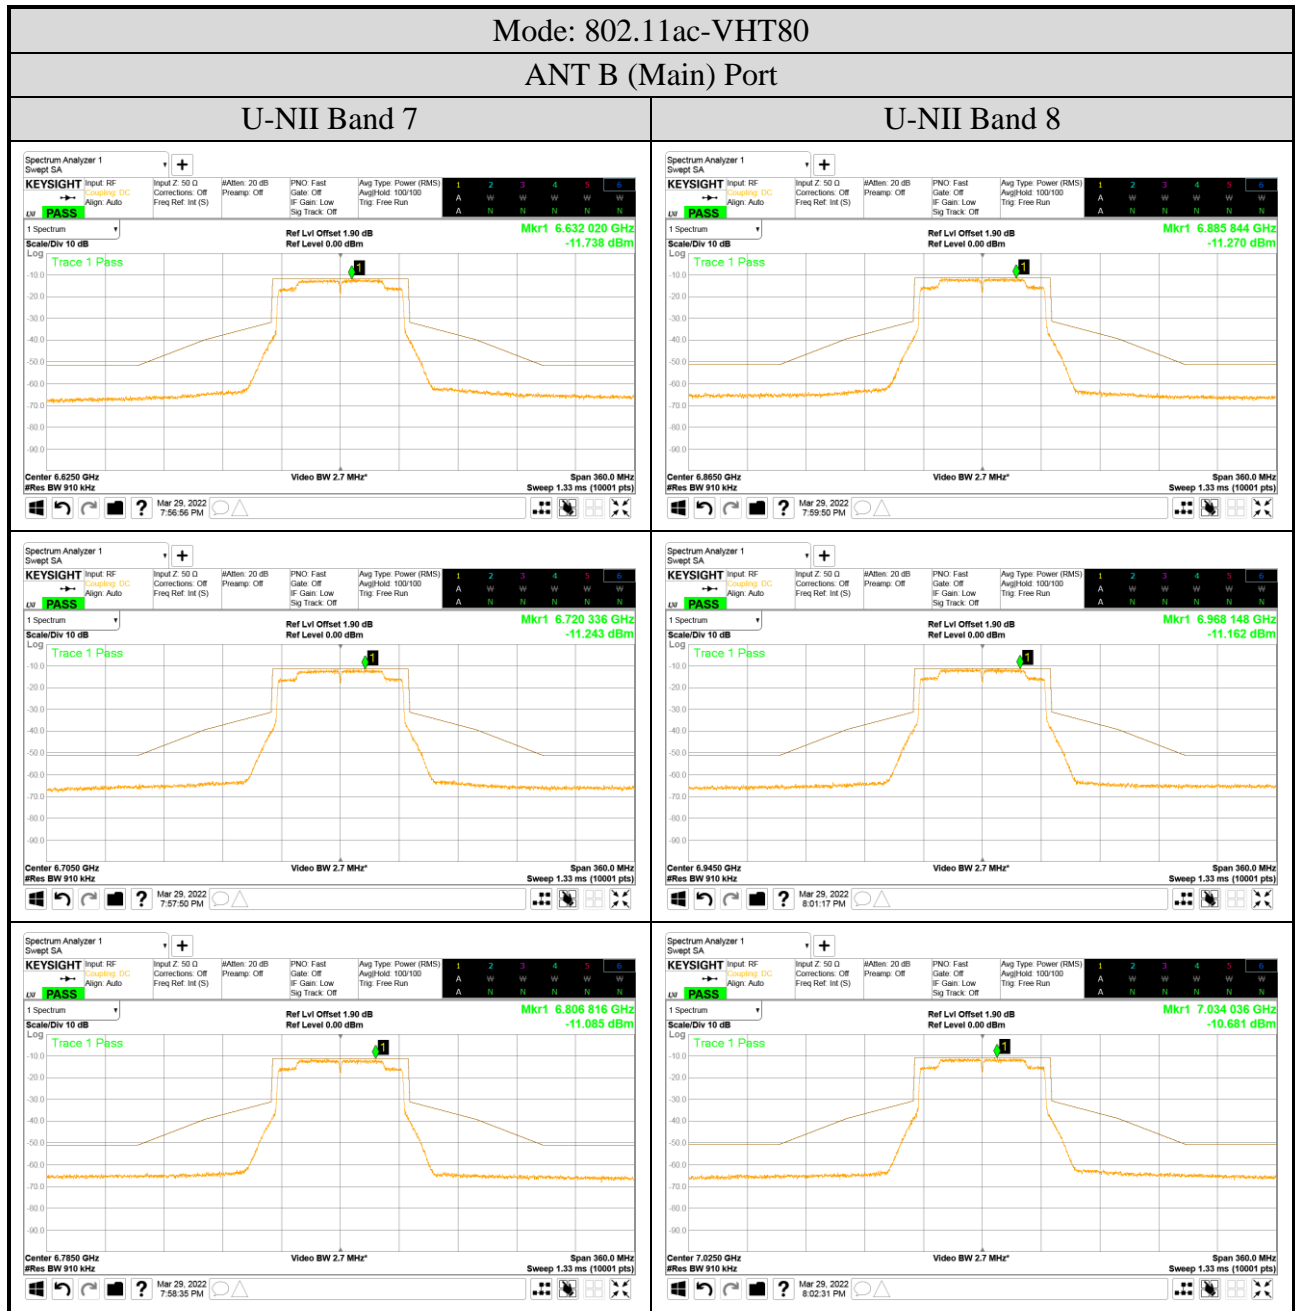

Audix Technology Corp.
 No. 491, Zhongfu Rd., Linkou Dist.,
 New Taipei City 244, Taiwan

Tel: +886 2 26099301
 Fax: +886 2 26099303

- For ANT B (Main) Port
- OFDM Modulation

● OFDMA Modulation

| ANT B (Main) Port | |
|---------------------------|---------------------------|
| Tones: 26T | Tones: 242T |
| RU Index: 18 | RU Index: S61 |
| Mode: 802.11ax-HE80 | Mode: 802.11ax-HE160 |
| Centre Frequency: 7025MHz | Centre Frequency: 6985MHz |
| | |
| Tones: 52T | Tones: 484T |
| RU Index: 37 | RU Index: S65 |
| Mode: 802.11ax-HE40 | Mode: 802.11ax-HE160 |
| Centre Frequency: 7085MHz | Centre Frequency: 6985MHz |
| | |
| Tones: 106T | Tones: 996T |
| RU Index: 53 | RU Index: 67 |
| Mode: 802.11ax-HE40 | Mode: 802.11ax-HE160 |
| Centre Frequency: 7085MHz | Centre Frequency: 6985MHz |
| | |