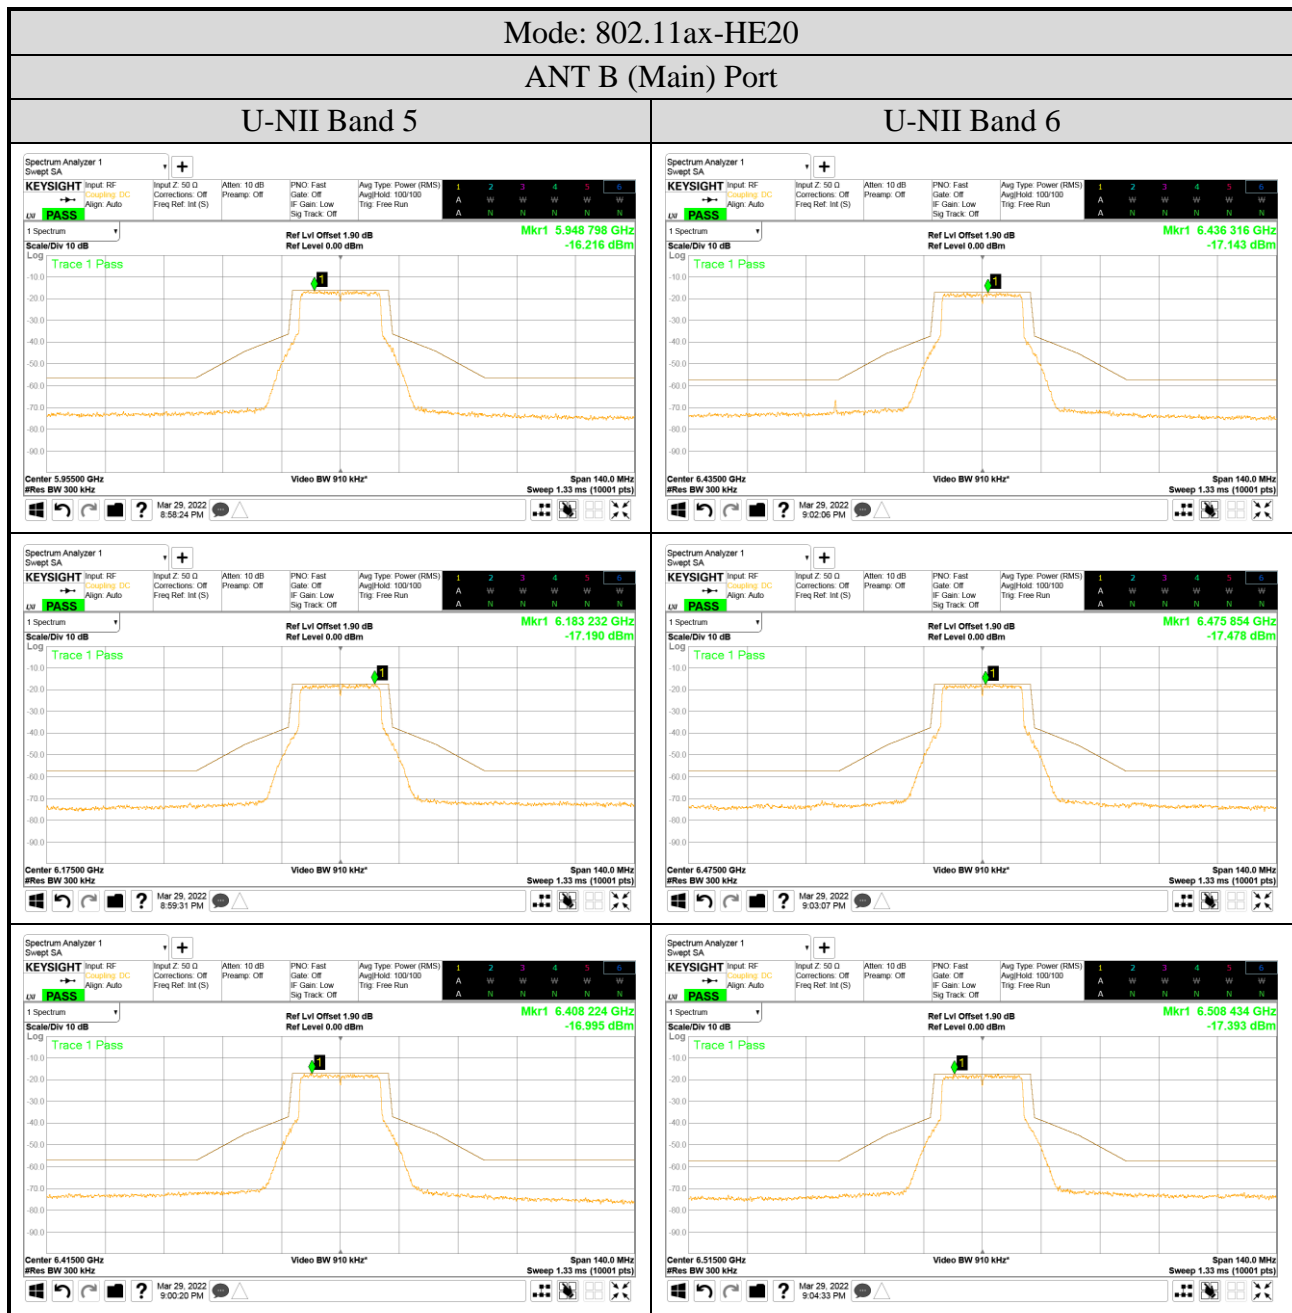

Audix Technology Corp.
 No. 491, Zhongfu Rd., Linkou Dist.,
 New Taipei City 244, Taiwan

Tel: +886 2 26099301
 Fax: +886 2 26099303

- For ANT B (Main) Port
- OFDM Modulation

● OFDMA Modulation

| ANT B (Main) Port | |
|---------------------------|---------------------------|
| Tones: 26T | Tones: 242T |
| RU Index: 18 | RU Index: S61 |
| Mode: 802.11ax-HE80 | Mode: 802.11ax-HE160 |
| Centre Frequency: 7025MHz | Centre Frequency: 6985MHz |
| | |
| Tones: 52T | Tones: 484T |
| RU Index: 37 | RU Index: S65 |
| Mode: 802.11ax-HE40 | Mode: 802.11ax-HE160 |
| Centre Frequency: 7085MHz | Centre Frequency: 6985MHz |
| | |
| Tones: 106T | Tones: 996T |
| RU Index: 53 | RU Index: 67 |
| Mode: 802.11ax-HE40 | Mode: 802.11ax-HE160 |
| Centre Frequency: 7085MHz | Centre Frequency: 6985MHz |
| | |