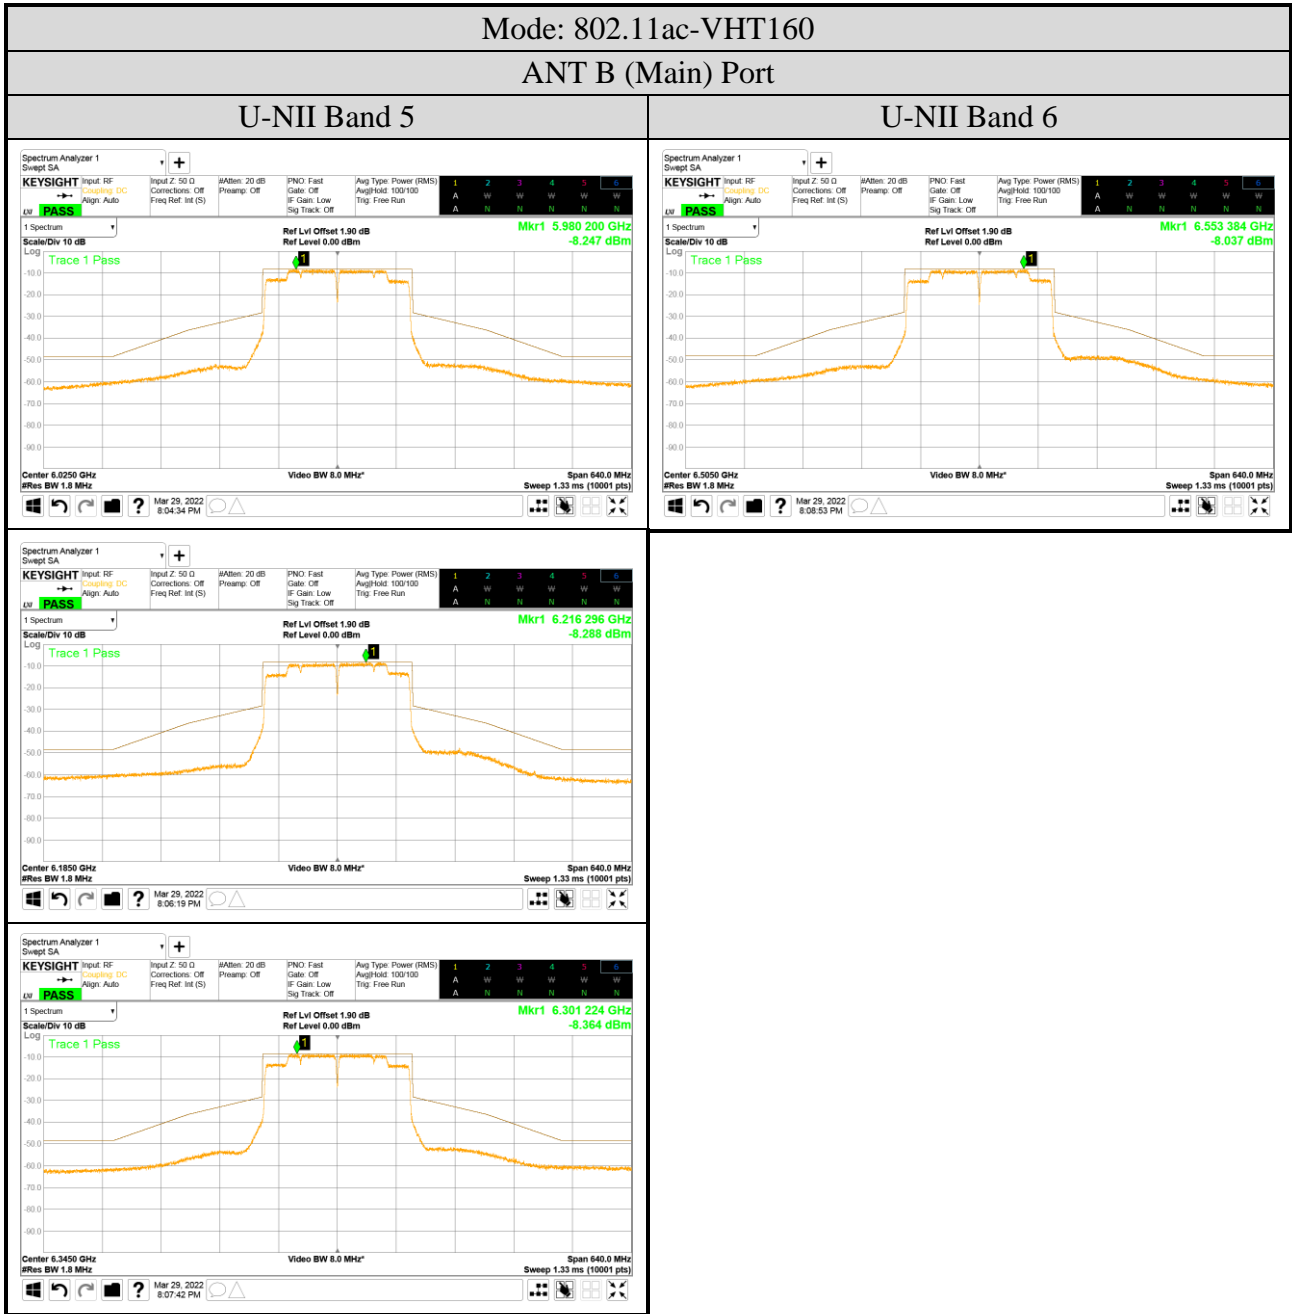

Audix Technology Corp.
 No. 491, Zhongfu Rd., Linkou Dist.,
 New Taipei City 244, Taiwan

Tel: +886 2 26099301
 Fax: +886 2 26099303

- For ANT B (Main) Port
- OFDM Modulation

● OFDMA Modulation

| ANT B (Main) Port | |
|---------------------------|---------------------------|
| Tones: 26T | Tones: 242T |
| RU Index: 18 | RU Index: S61 |
| Mode: 802.11ax-HE80 | Mode: 802.11ax-HE160 |
| Centre Frequency: 7025MHz | Centre Frequency: 6985MHz |
| | |
| Tones: 52T | Tones: 484T |
| RU Index: 37 | RU Index: S65 |
| Mode: 802.11ax-HE40 | Mode: 802.11ax-HE160 |
| Centre Frequency: 7085MHz | Centre Frequency: 6985MHz |
| | |
| Tones: 106T | Tones: 996T |
| RU Index: 53 | RU Index: 67 |
| Mode: 802.11ax-HE40 | Mode: 802.11ax-HE160 |
| Centre Frequency: 7085MHz | Centre Frequency: 6985MHz |
| | |