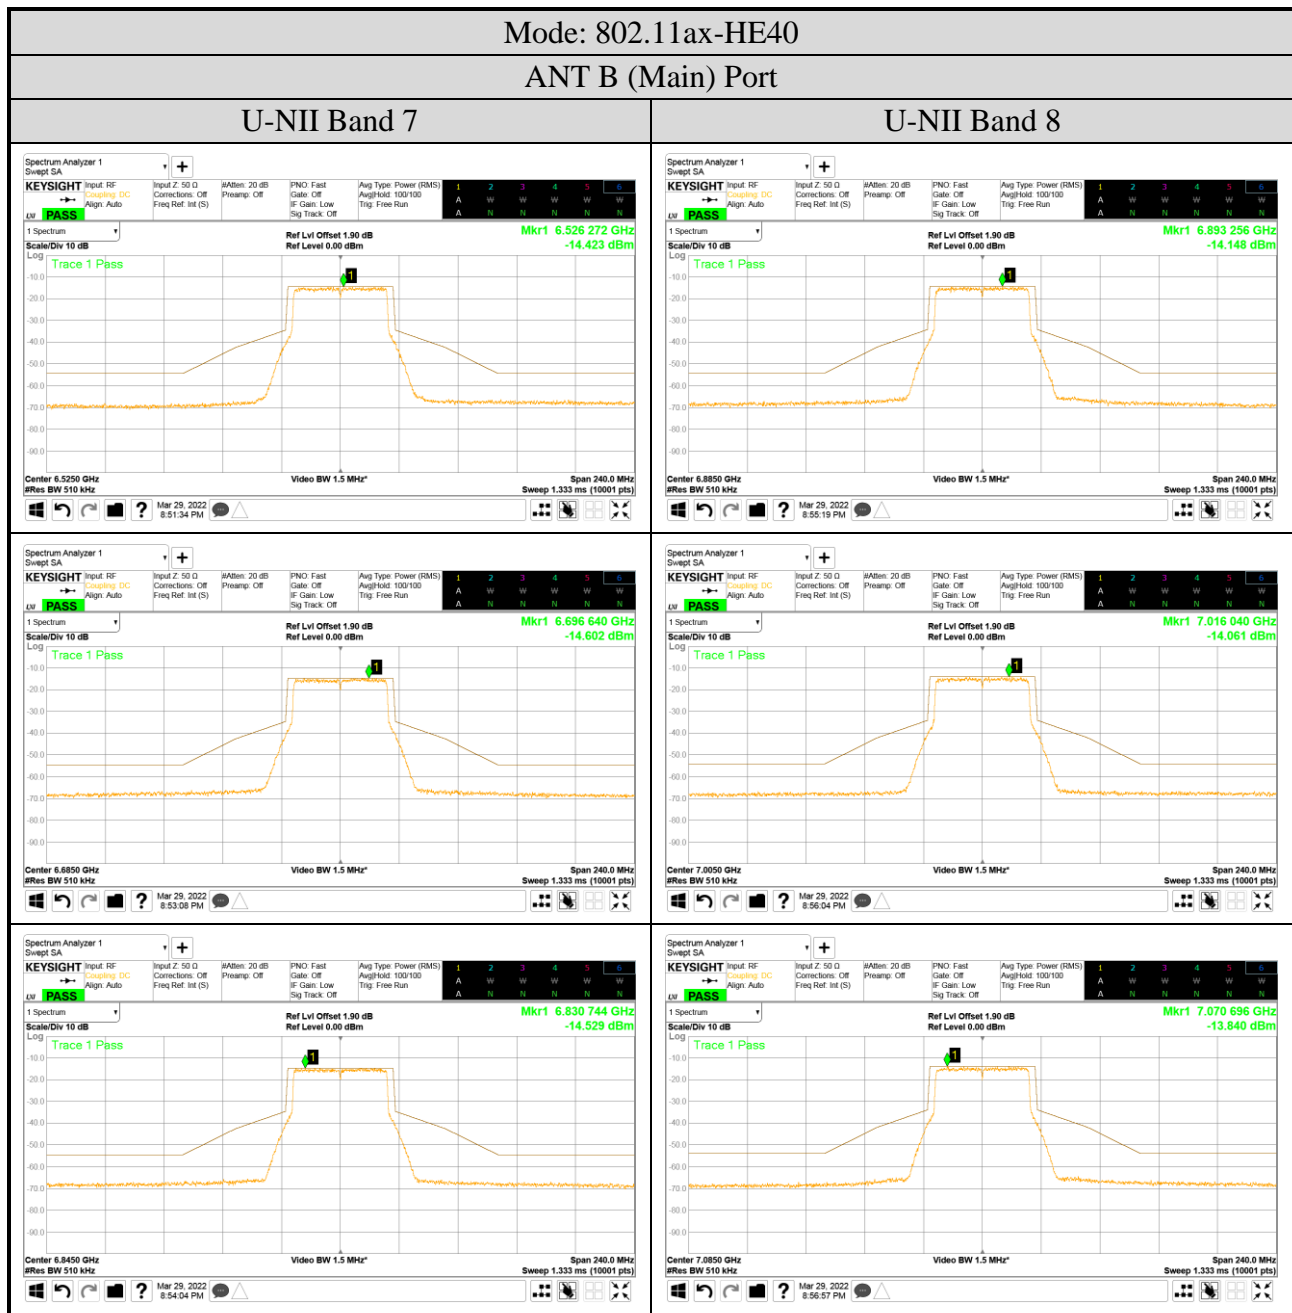

Audix Technology Corp.
 No. 491, Zhongfu Rd., Linkou Dist.,
 New Taipei City 244, Taiwan

Tel: +886 2 26099301
 Fax: +886 2 26099303

- For ANT B (Main) Port
- OFDM Modulation

● OFDMA Modulation

| ANT B (Main) Port | |
|---------------------------|---------------------------|
| Tones: 26T | Tones: 242T |
| RU Index: 18 | RU Index: S61 |
| Mode: 802.11ax-HE80 | Mode: 802.11ax-HE160 |
| Centre Frequency: 7025MHz | Centre Frequency: 6985MHz |
| | |
| Tones: 52T | Tones: 484T |
| RU Index: 37 | RU Index: S65 |
| Mode: 802.11ax-HE40 | Mode: 802.11ax-HE160 |
| Centre Frequency: 7085MHz | Centre Frequency: 6985MHz |
| | |
| Tones: 106T | Tones: 996T |
| RU Index: 53 | RU Index: 67 |
| Mode: 802.11ax-HE40 | Mode: 802.11ax-HE160 |
| Centre Frequency: 7085MHz | Centre Frequency: 6985MHz |
| | |