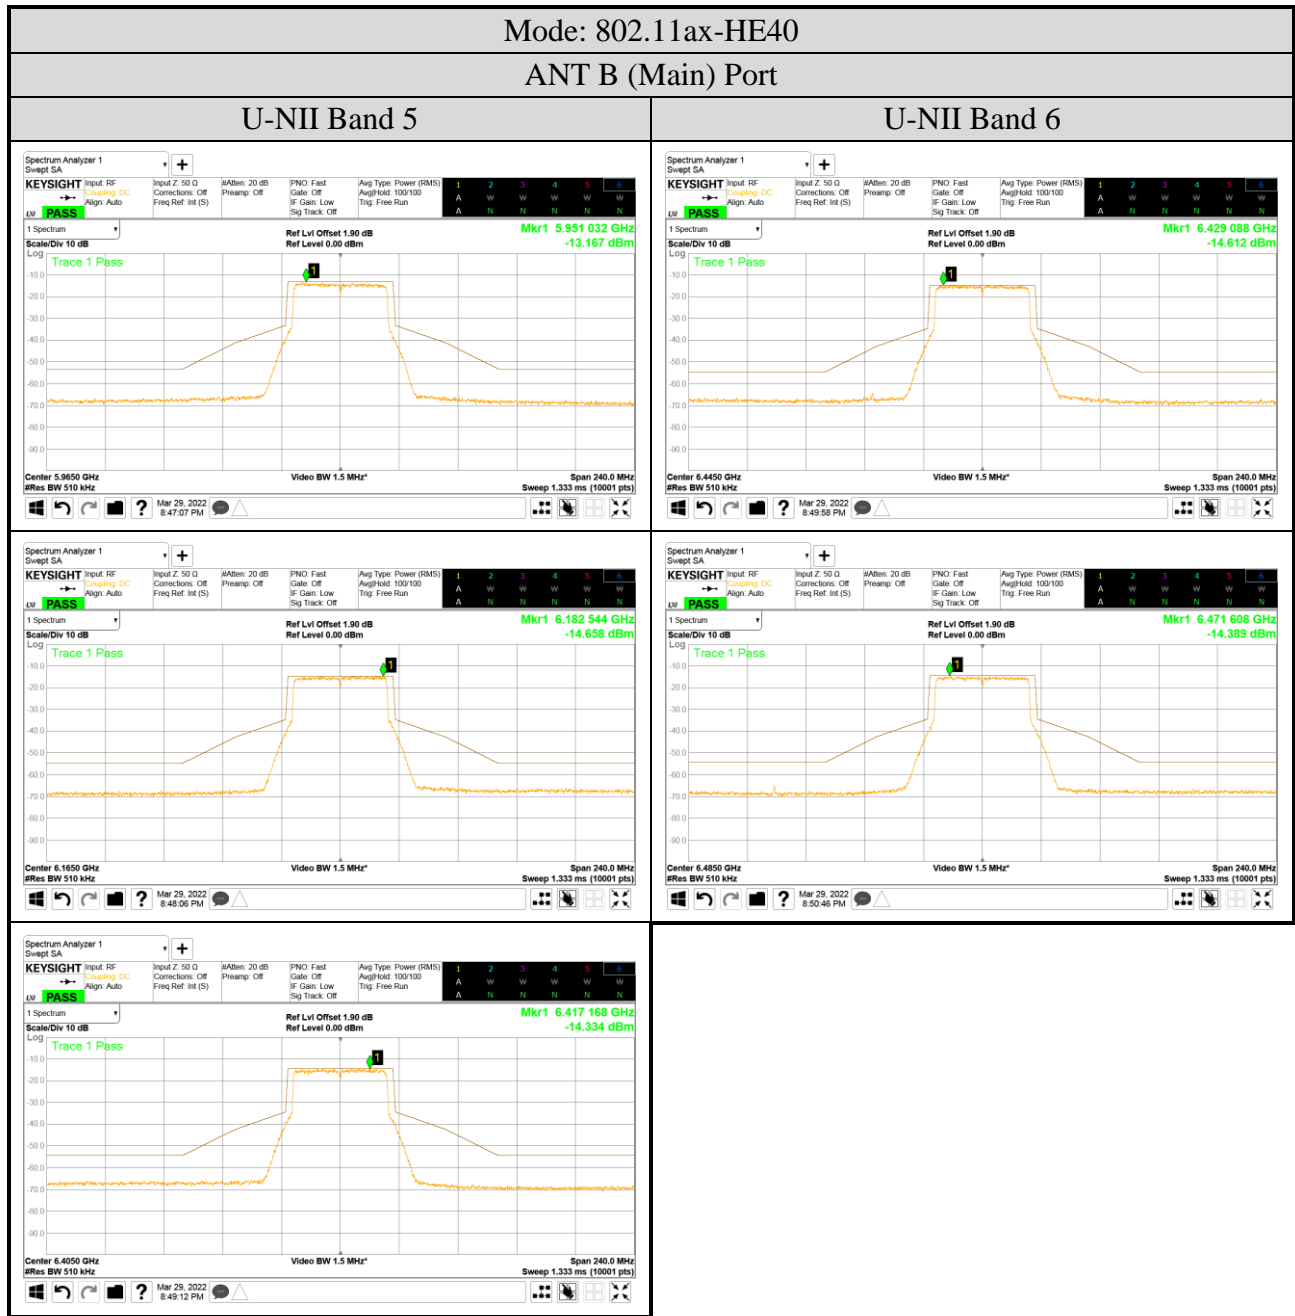

Audix Technology Corp.
 No. 491, Zhongfu Rd., Linkou Dist.,
 New Taipei City 244, Taiwan

Tel: +886 2 26099301
 Fax: +886 2 26099303

- For ANT B (Main) Port
- OFDM Modulation

● OFDMA Modulation

| ANT B (Main) Port | |
|---------------------------|---------------------------|
| Tones: 26T | Tones: 242T |
| RU Index: 18 | RU Index: S61 |
| Mode: 802.11ax-HE80 | Mode: 802.11ax-HE160 |
| Centre Frequency: 7025MHz | Centre Frequency: 6985MHz |
| | |
| Tones: 52T | Tones: 484T |
| RU Index: 37 | RU Index: S65 |
| Mode: 802.11ax-HE40 | Mode: 802.11ax-HE160 |
| Centre Frequency: 7085MHz | Centre Frequency: 6985MHz |
| | |
| Tones: 106T | Tones: 996T |
| RU Index: 53 | RU Index: 67 |
| Mode: 802.11ax-HE40 | Mode: 802.11ax-HE160 |
| Centre Frequency: 7085MHz | Centre Frequency: 6985MHz |
| | |