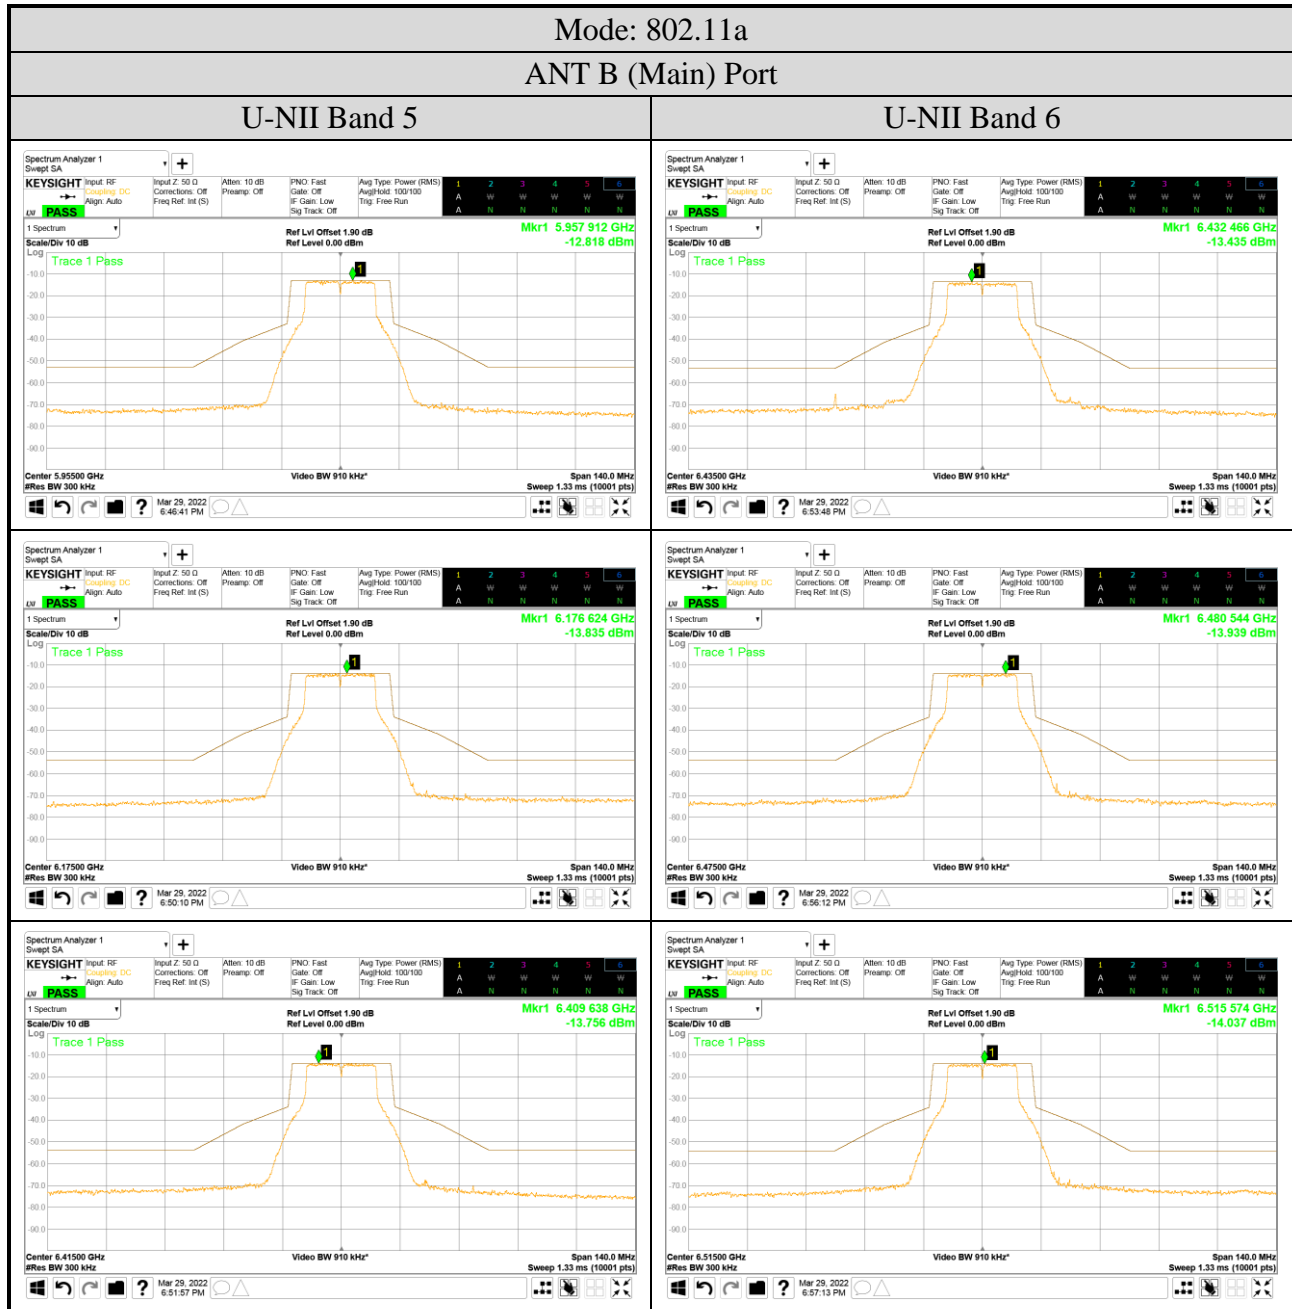

Audix Technology Corp.
 No. 491, Zhongfu Rd., Linkou Dist.,
 New Taipei City 244, Taiwan

Tel: +886 2 26099301
 Fax: +886 2 26099303

- For ANT B (Main) Port
- OFDM Modulation

● OFDMA Modulation

| ANT B (Main) Port | |
|---------------------------|---------------------------|
| Tones: 26T | Tones: 242T |
| RU Index: 18 | RU Index: S61 |
| Mode: 802.11ax-HE80 | Mode: 802.11ax-HE160 |
| Centre Frequency: 7025MHz | Centre Frequency: 6985MHz |
| | |
| Tones: 52T | Tones: 484T |
| RU Index: 37 | RU Index: S65 |
| Mode: 802.11ax-HE40 | Mode: 802.11ax-HE160 |
| Centre Frequency: 7085MHz | Centre Frequency: 6985MHz |
| | |
| Tones: 106T | Tones: 996T |
| RU Index: 53 | RU Index: 67 |
| Mode: 802.11ax-HE40 | Mode: 802.11ax-HE160 |
| Centre Frequency: 7085MHz | Centre Frequency: 6985MHz |
| | |