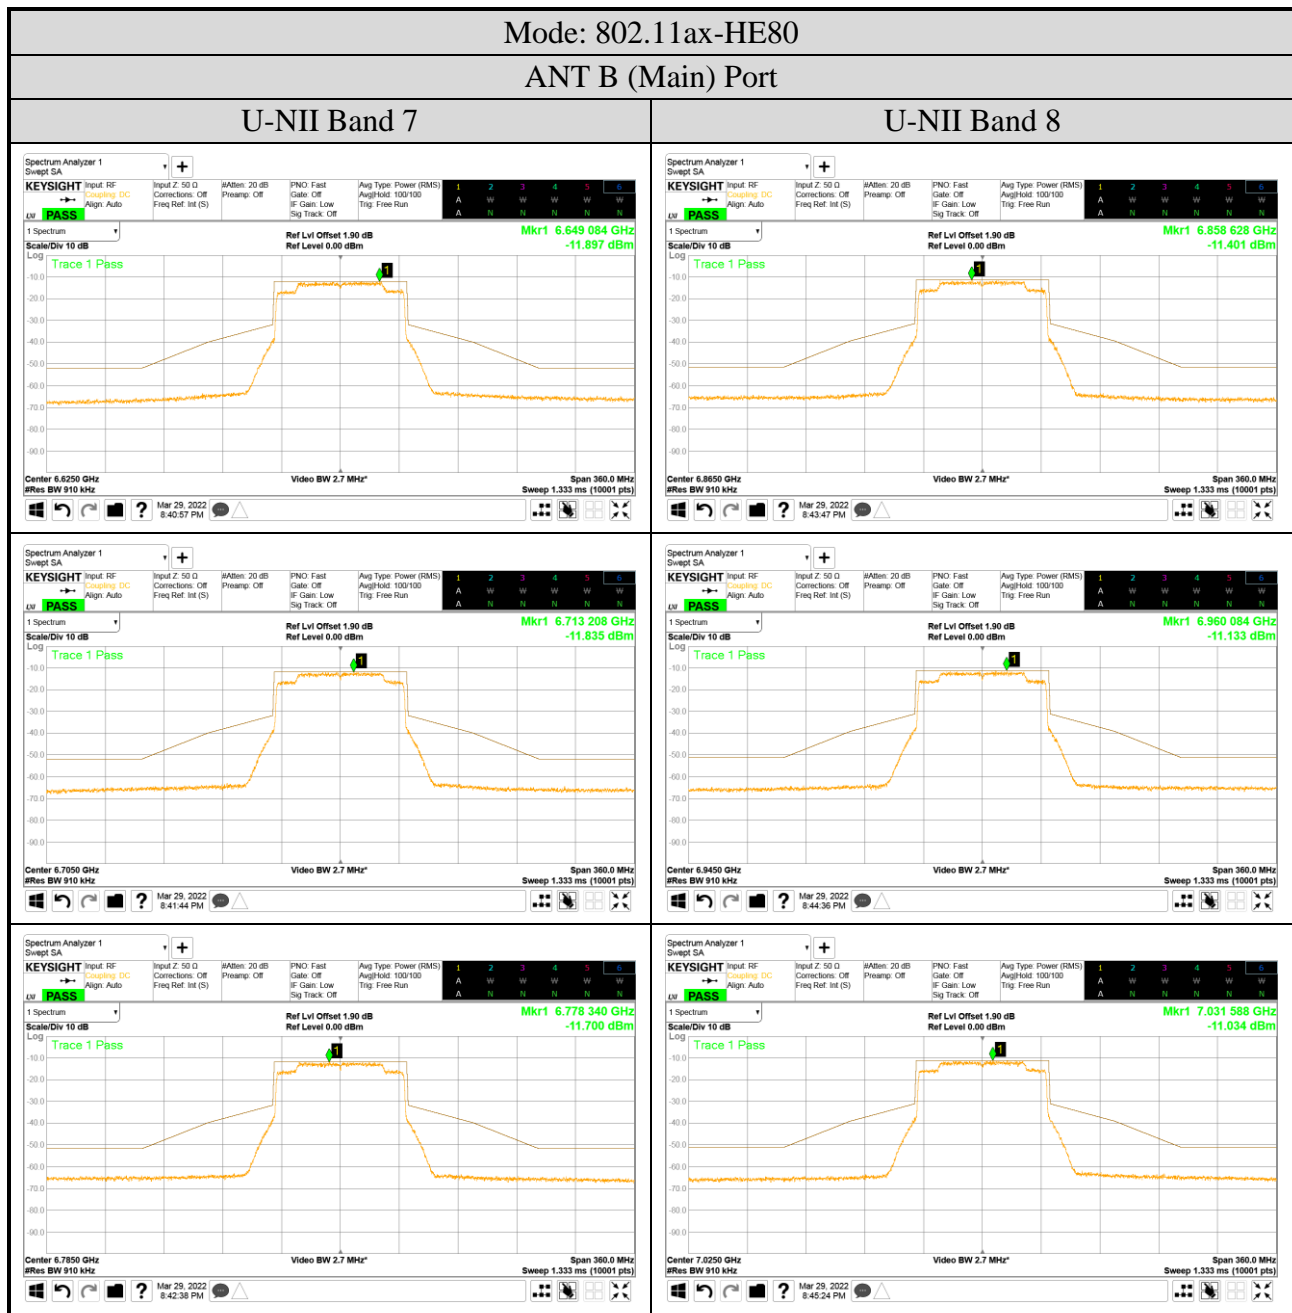

Audix Technology Corp.
 No. 491, Zhongfu Rd., Linkou Dist.,
 New Taipei City 244, Taiwan

Tel: +886 2 26099301
 Fax: +886 2 26099303

- For ANT B (Main) Port
- OFDM Modulation

● OFDMA Modulation

| ANT B (Main) Port | |
|---------------------------|---------------------------|
| Tones: 26T | Tones: 242T |
| RU Index: 18 | RU Index: S61 |
| Mode: 802.11ax-HE80 | Mode: 802.11ax-HE160 |
| Centre Frequency: 7025MHz | Centre Frequency: 6985MHz |
| | |
| Tones: 52T | Tones: 484T |
| RU Index: 37 | RU Index: S65 |
| Mode: 802.11ax-HE40 | Mode: 802.11ax-HE160 |
| Centre Frequency: 7085MHz | Centre Frequency: 6985MHz |
| | |
| Tones: 106T | Tones: 996T |
| RU Index: 53 | RU Index: 67 |
| Mode: 802.11ax-HE40 | Mode: 802.11ax-HE160 |
| Centre Frequency: 7085MHz | Centre Frequency: 6985MHz |
| | |