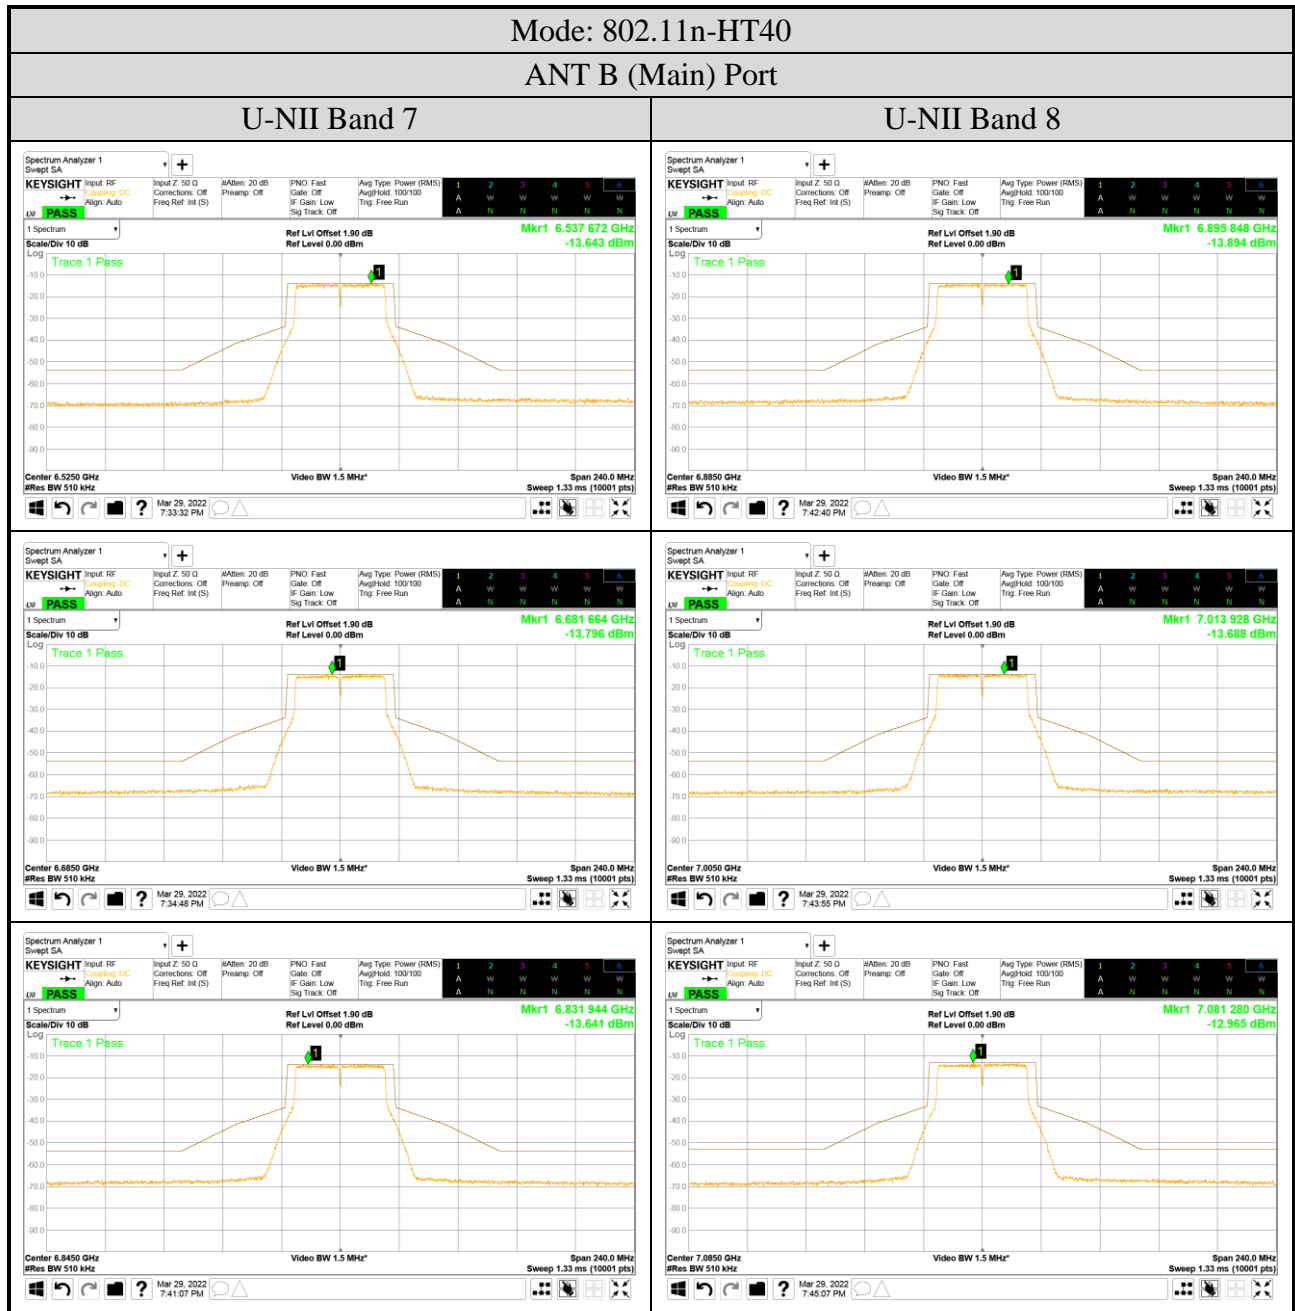

Audix Technology Corp.
 No. 491, Zhongfu Rd., Linkou Dist.,
 New Taipei City 244, Taiwan

Tel: +886 2 26099301
 Fax: +886 2 26099303

- For ANT B (Main) Port
- OFDM Modulation

● OFDMA Modulation

| ANT B (Main) Port | |
|---------------------------|---------------------------|
| Tones: 26T | Tones: 242T |
| RU Index: 18 | RU Index: S61 |
| Mode: 802.11ax-HE80 | Mode: 802.11ax-HE160 |
| Centre Frequency: 7025MHz | Centre Frequency: 6985MHz |
| | |
| Tones: 52T | Tones: 484T |
| RU Index: 37 | RU Index: S65 |
| Mode: 802.11ax-HE40 | Mode: 802.11ax-HE160 |
| Centre Frequency: 7085MHz | Centre Frequency: 6985MHz |
| | |
| Tones: 106T | Tones: 996T |
| RU Index: 53 | RU Index: 67 |
| Mode: 802.11ax-HE40 | Mode: 802.11ax-HE160 |
| Centre Frequency: 7085MHz | Centre Frequency: 6985MHz |
| | |