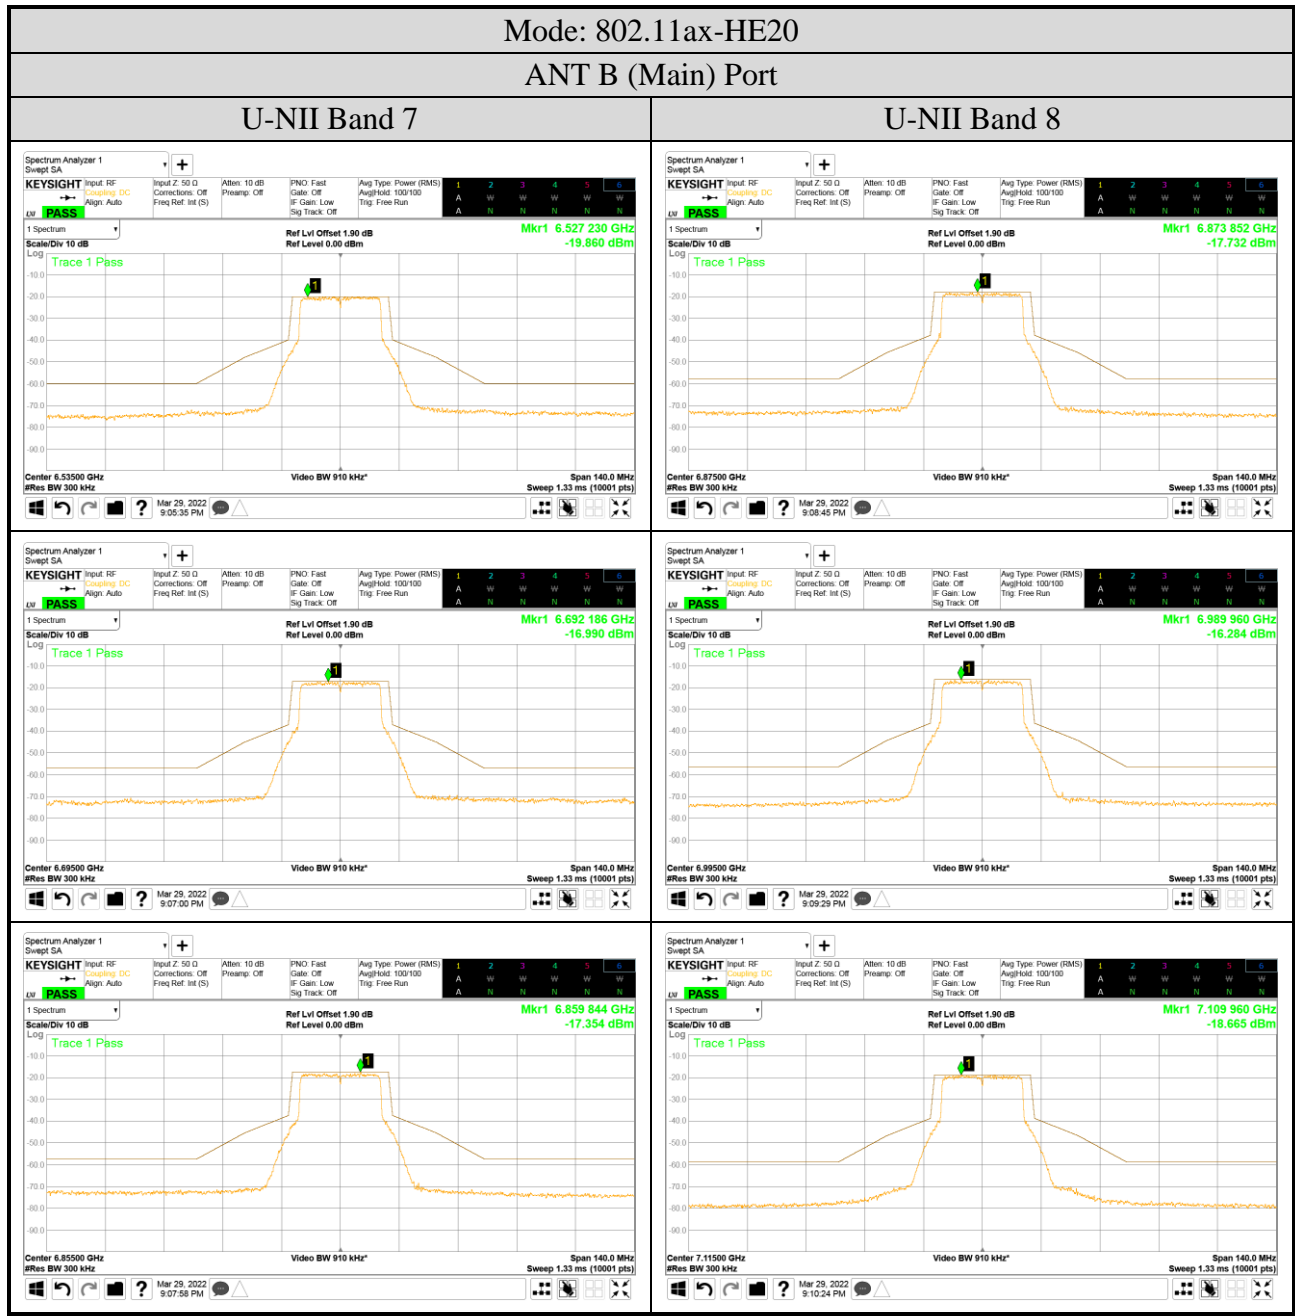

Audix Technology Corp.
 No. 491, Zhongfu Rd., Linkou Dist.,
 New Taipei City 244, Taiwan

Tel: +886 2 26099301
 Fax: +886 2 26099303

- For ANT B (Main) Port
- OFDM Modulation

● OFDMA Modulation

| ANT B (Main) Port | |
|---------------------------|---------------------------|
| Tones: 26T | Tones: 242T |
| RU Index: 18 | RU Index: S61 |
| Mode: 802.11ax-HE80 | Mode: 802.11ax-HE160 |
| Centre Frequency: 7025MHz | Centre Frequency: 6985MHz |
| | |
| Tones: 52T | Tones: 484T |
| RU Index: 37 | RU Index: S65 |
| Mode: 802.11ax-HE40 | Mode: 802.11ax-HE160 |
| Centre Frequency: 7085MHz | Centre Frequency: 6985MHz |
| | |
| Tones: 106T | Tones: 996T |
| RU Index: 53 | RU Index: 67 |
| Mode: 802.11ax-HE40 | Mode: 802.11ax-HE160 |
| Centre Frequency: 7085MHz | Centre Frequency: 6985MHz |
| | |