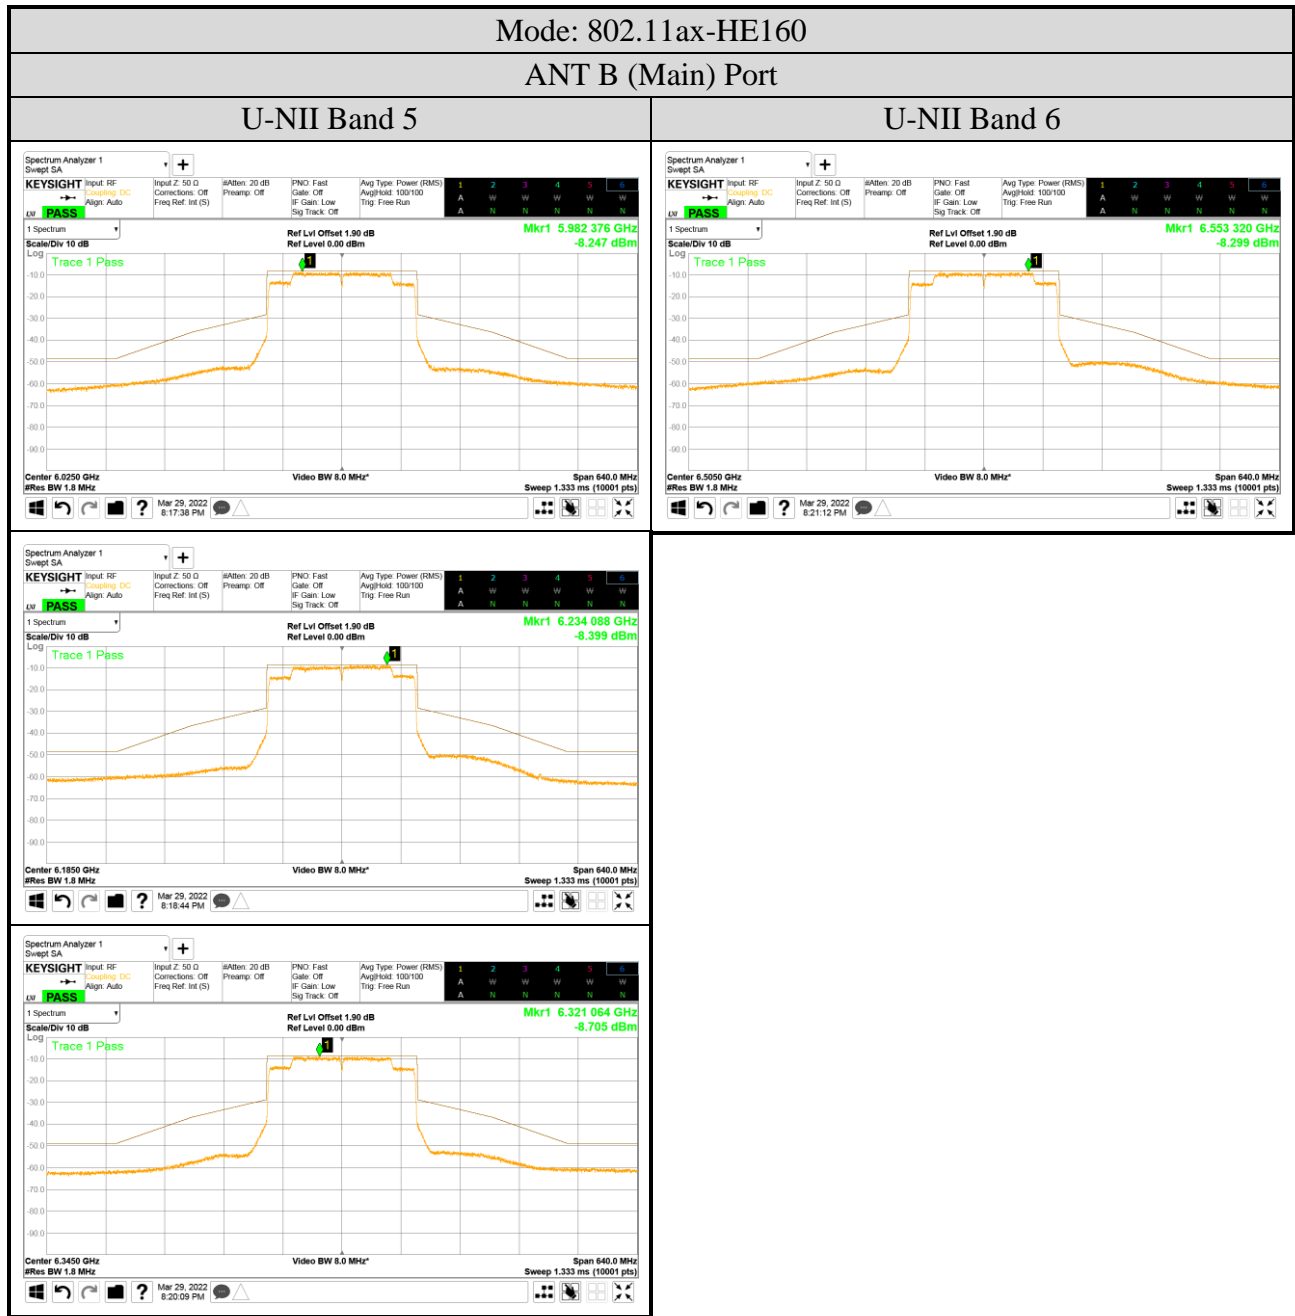

Audix Technology Corp.
 No. 491, Zhongfu Rd., Linkou Dist.,
 New Taipei City 244, Taiwan

Tel: +886 2 26099301
 Fax: +886 2 26099303

- For ANT B (Main) Port
- OFDM Modulation

● OFDMA Modulation

| ANT B (Main) Port | |
|---------------------------|---------------------------|
| Tones: 26T | Tones: 242T |
| RU Index: 18 | RU Index: S61 |
| Mode: 802.11ax-HE80 | Mode: 802.11ax-HE160 |
| Centre Frequency: 7025MHz | Centre Frequency: 6985MHz |
| | |
| Tones: 52T | Tones: 484T |
| RU Index: 37 | RU Index: S65 |
| Mode: 802.11ax-HE40 | Mode: 802.11ax-HE160 |
| Centre Frequency: 7085MHz | Centre Frequency: 6985MHz |
| | |
| Tones: 106T | Tones: 996T |
| RU Index: 53 | RU Index: 67 |
| Mode: 802.11ax-HE40 | Mode: 802.11ax-HE160 |
| Centre Frequency: 7085MHz | Centre Frequency: 6985MHz |
| | |