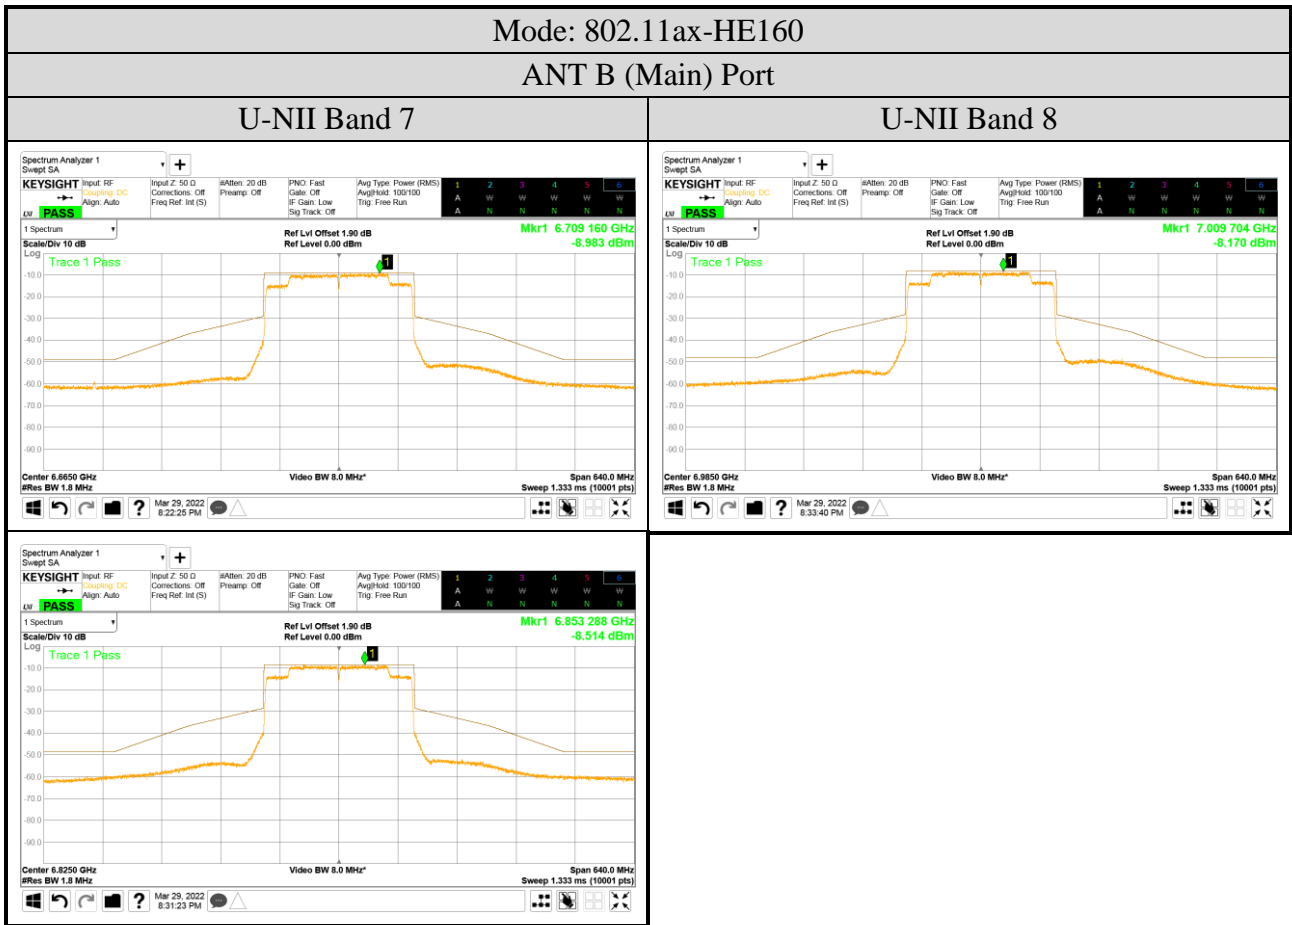

Audix Technology Corp.
 No. 491, Zhongfu Rd., Linkou Dist.,
 New Taipei City 244, Taiwan

Tel: +886 2 26099301
 Fax: +886 2 26099303

- For ANT B (Main) Port
- OFDM Modulation

● OFDMA Modulation

| ANT B (Main) Port | |
|---------------------------|---------------------------|
| Tones: 26T | Tones: 242T |
| RU Index: 18 | RU Index: S61 |
| Mode: 802.11ax-HE80 | Mode: 802.11ax-HE160 |
| Centre Frequency: 7025MHz | Centre Frequency: 6985MHz |
| | |
| Tones: 52T | Tones: 484T |
| RU Index: 37 | RU Index: S65 |
| Mode: 802.11ax-HE40 | Mode: 802.11ax-HE160 |
| Centre Frequency: 7085MHz | Centre Frequency: 6985MHz |
| | |
| Tones: 106T | Tones: 996T |
| RU Index: 53 | RU Index: 67 |
| Mode: 802.11ax-HE40 | Mode: 802.11ax-HE160 |
| Centre Frequency: 7085MHz | Centre Frequency: 6985MHz |
| | |