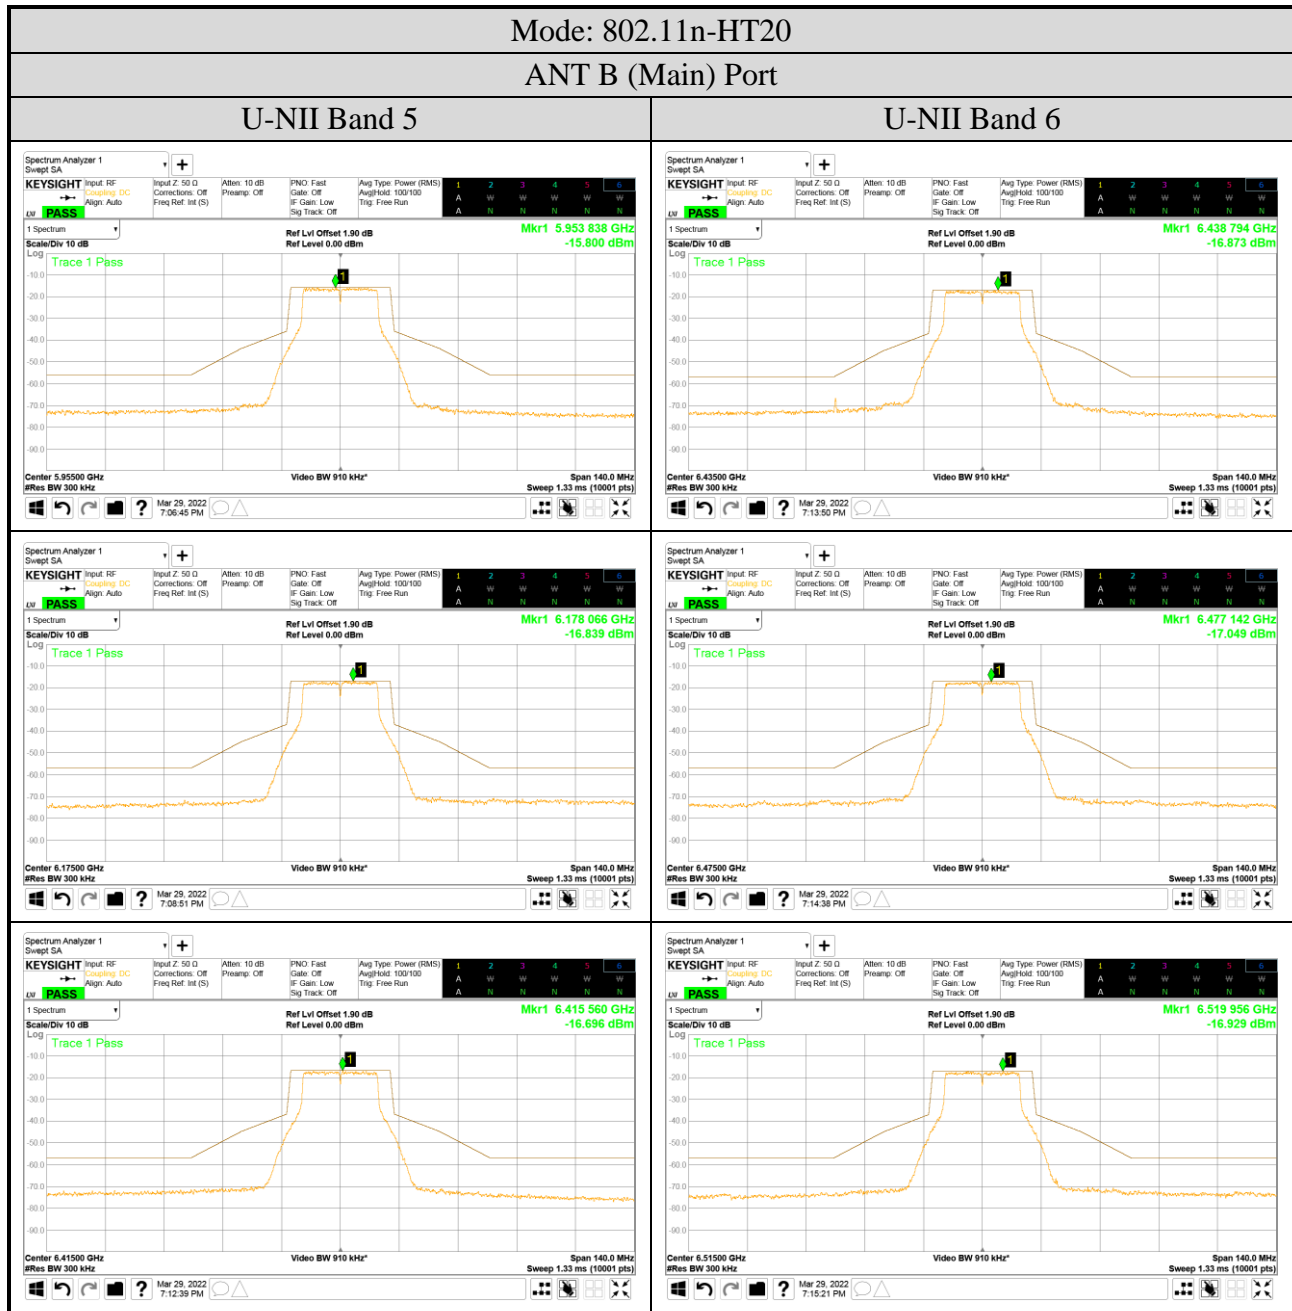

Audix Technology Corp.
 No. 491, Zhongfu Rd., Linkou Dist.,
 New Taipei City 244, Taiwan

Tel: +886 2 26099301
 Fax: +886 2 26099303

- For ANT B (Main) Port
- OFDM Modulation

● OFDMA Modulation

| ANT B (Main) Port | |
|---------------------------|---------------------------|
| Tones: 26T | Tones: 242T |
| RU Index: 18 | RU Index: S61 |
| Mode: 802.11ax-HE80 | Mode: 802.11ax-HE160 |
| Centre Frequency: 7025MHz | Centre Frequency: 6985MHz |
| | |
| Tones: 52T | Tones: 484T |
| RU Index: 37 | RU Index: S65 |
| Mode: 802.11ax-HE40 | Mode: 802.11ax-HE160 |
| Centre Frequency: 7085MHz | Centre Frequency: 6985MHz |
| | |
| Tones: 106T | Tones: 996T |
| RU Index: 53 | RU Index: 67 |
| Mode: 802.11ax-HE40 | Mode: 802.11ax-HE160 |
| Centre Frequency: 7085MHz | Centre Frequency: 6985MHz |
| | |