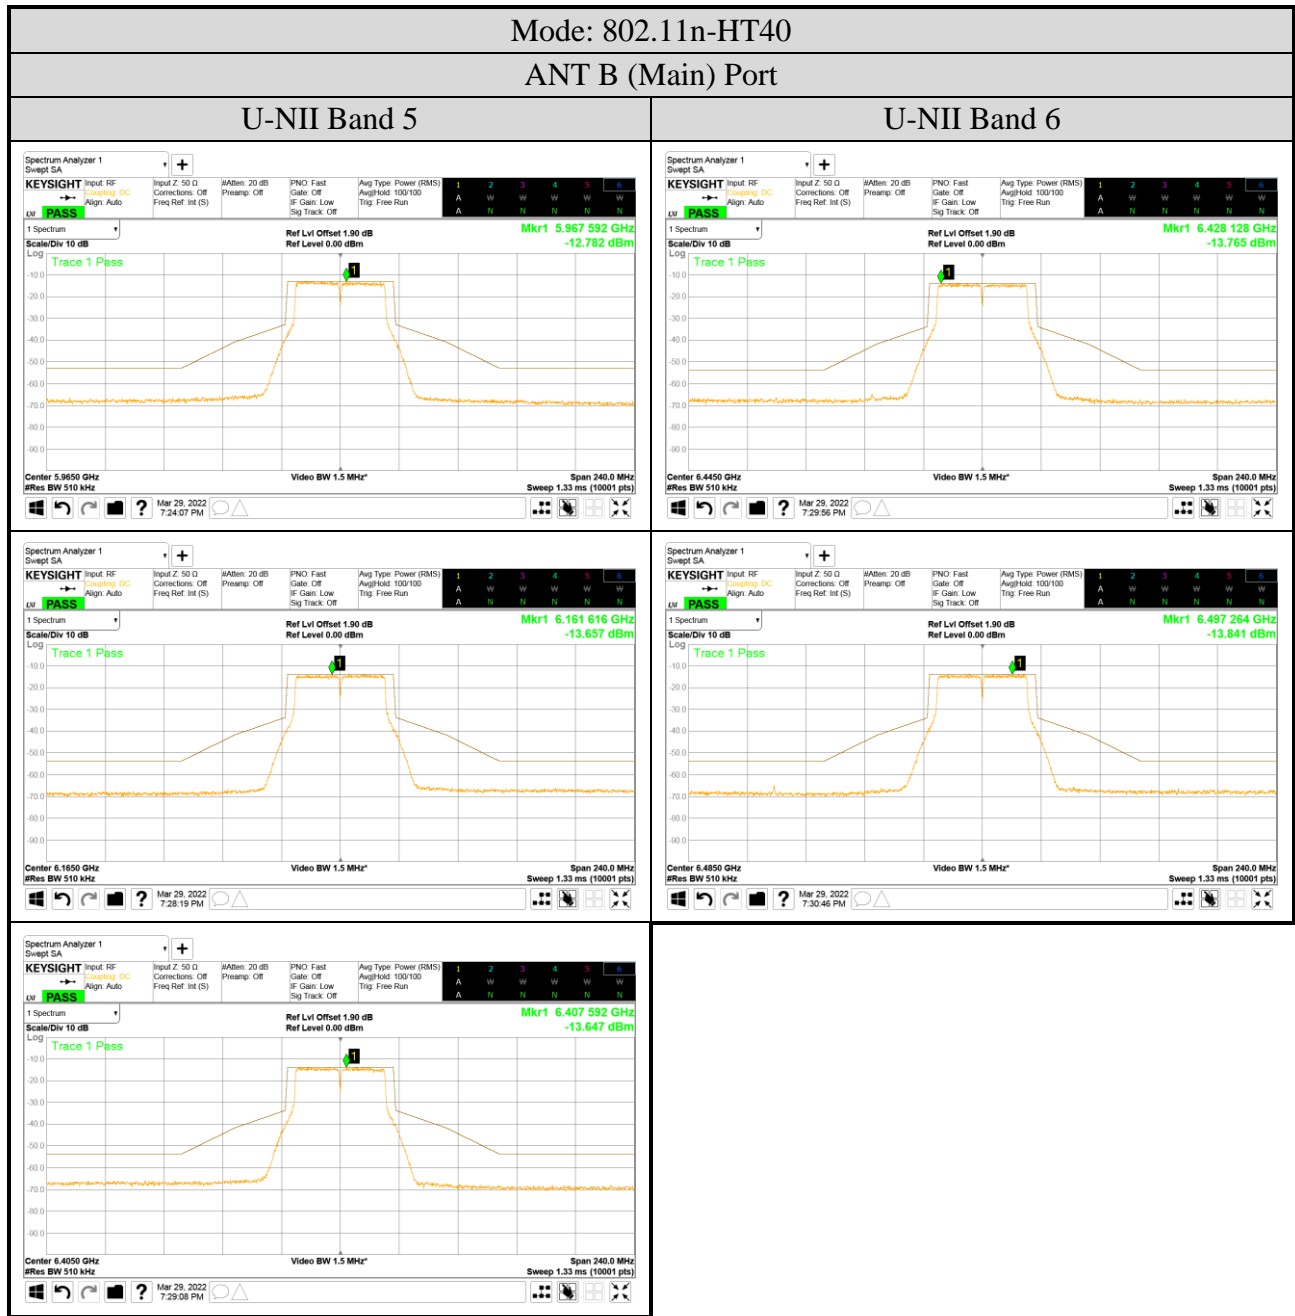

Audix Technology Corp.
 No. 491, Zhongfu Rd., Linkou Dist.,
 New Taipei City 244, Taiwan

Tel: +886 2 26099301
 Fax: +886 2 26099303

- For ANT B (Main) Port
- OFDM Modulation

● OFDMA Modulation

| ANT B (Main) Port | |
|---------------------------|---------------------------|
| Tones: 26T | Tones: 242T |
| RU Index: 18 | RU Index: S61 |
| Mode: 802.11ax-HE80 | Mode: 802.11ax-HE160 |
| Centre Frequency: 7025MHz | Centre Frequency: 6985MHz |
| | |
| Tones: 52T | Tones: 484T |
| RU Index: 37 | RU Index: S65 |
| Mode: 802.11ax-HE40 | Mode: 802.11ax-HE160 |
| Centre Frequency: 7085MHz | Centre Frequency: 6985MHz |
| | |
| Tones: 106T | Tones: 996T |
| RU Index: 53 | RU Index: 67 |
| Mode: 802.11ax-HE40 | Mode: 802.11ax-HE160 |
| Centre Frequency: 7085MHz | Centre Frequency: 6985MHz |
| | |