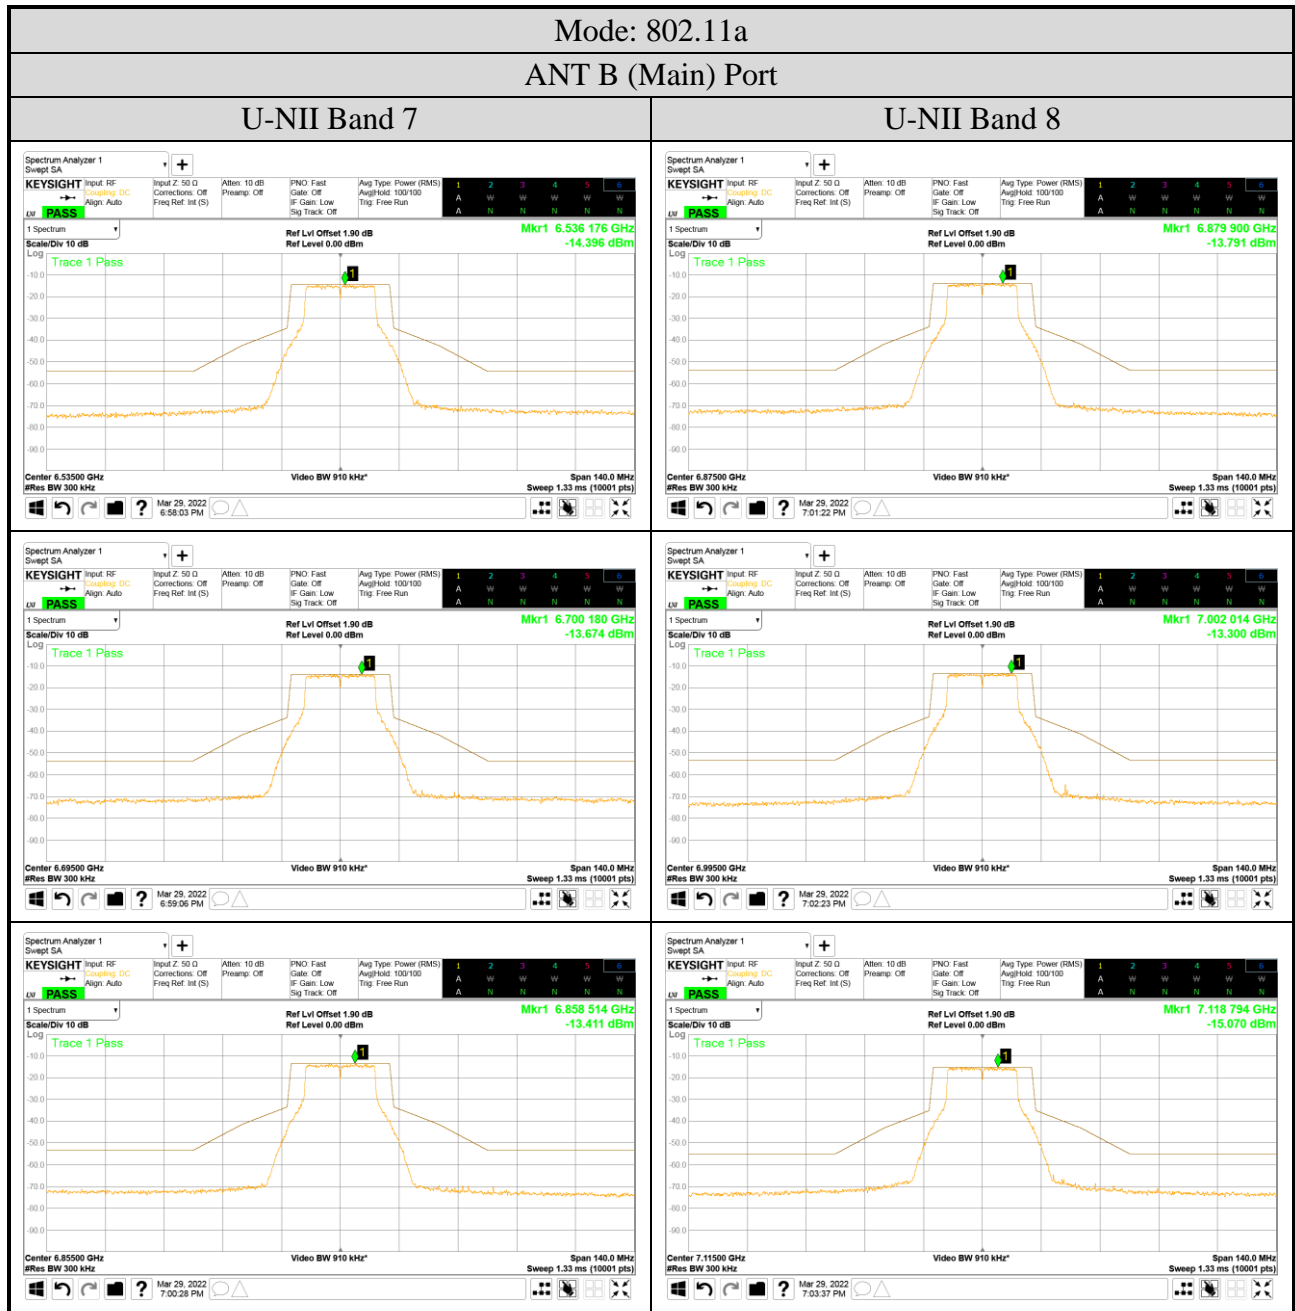

Audix Technology Corp.
 No. 491, Zhongfu Rd., Linkou Dist.,
 New Taipei City 244, Taiwan

Tel: +886 2 26099301
 Fax: +886 2 26099303

- For ANT B (Main) Port
- OFDM Modulation

● OFDMA Modulation

| ANT B (Main) Port | |
|---------------------------|---------------------------|
| Tones: 26T | Tones: 242T |
| RU Index: 18 | RU Index: S61 |
| Mode: 802.11ax-HE80 | Mode: 802.11ax-HE160 |
| Centre Frequency: 7025MHz | Centre Frequency: 6985MHz |
| | |
| Tones: 52T | Tones: 484T |
| RU Index: 37 | RU Index: S65 |
| Mode: 802.11ax-HE40 | Mode: 802.11ax-HE160 |
| Centre Frequency: 7085MHz | Centre Frequency: 6985MHz |
| | |
| Tones: 106T | Tones: 996T |
| RU Index: 53 | RU Index: 67 |
| Mode: 802.11ax-HE40 | Mode: 802.11ax-HE160 |
| Centre Frequency: 7085MHz | Centre Frequency: 6985MHz |
| | |