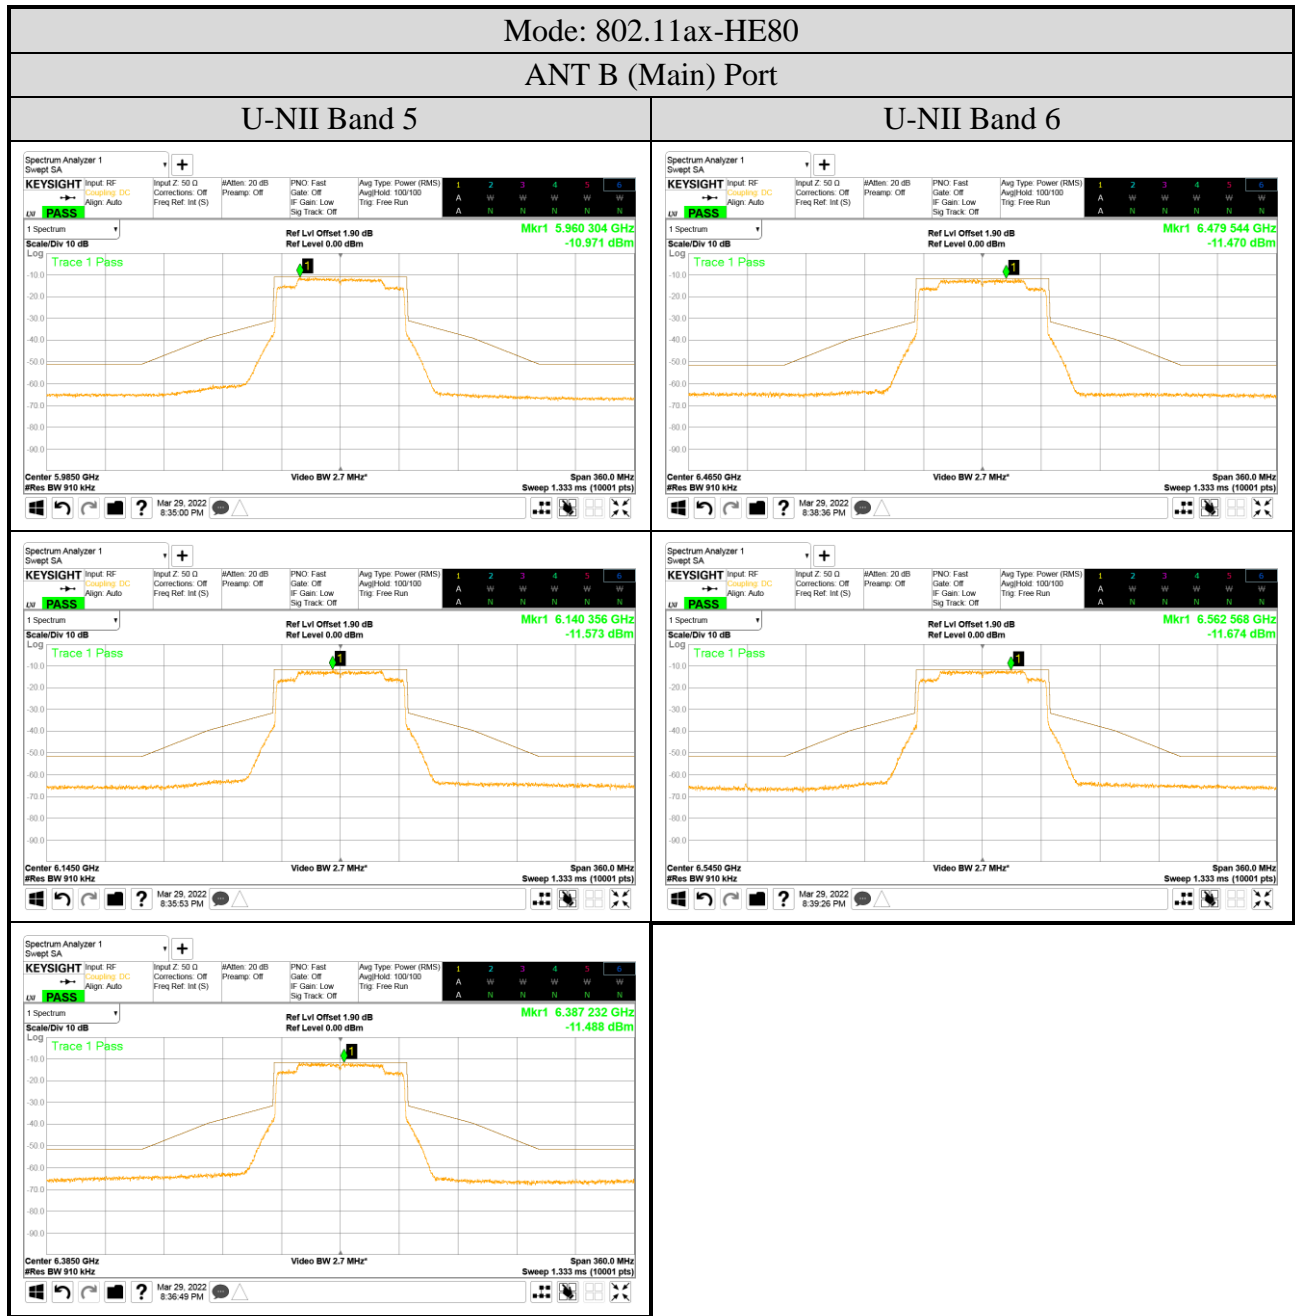

Audix Technology Corp.
 No. 491, Zhongfu Rd., Linkou Dist.,
 New Taipei City 244, Taiwan

Tel: +886 2 26099301
 Fax: +886 2 26099303

- For ANT B (Main) Port
- OFDM Modulation

● OFDMA Modulation

| ANT B (Main) Port | |
|---------------------------|---------------------------|
| Tones: 26T | Tones: 242T |
| RU Index: 18 | RU Index: S61 |
| Mode: 802.11ax-HE80 | Mode: 802.11ax-HE160 |
| Centre Frequency: 7025MHz | Centre Frequency: 6985MHz |
| | |
| Tones: 52T | Tones: 484T |
| RU Index: 37 | RU Index: S65 |
| Mode: 802.11ax-HE40 | Mode: 802.11ax-HE160 |
| Centre Frequency: 7085MHz | Centre Frequency: 6985MHz |
| | |
| Tones: 106T | Tones: 996T |
| RU Index: 53 | RU Index: 67 |
| Mode: 802.11ax-HE40 | Mode: 802.11ax-HE160 |
| Centre Frequency: 7085MHz | Centre Frequency: 6985MHz |
| | |