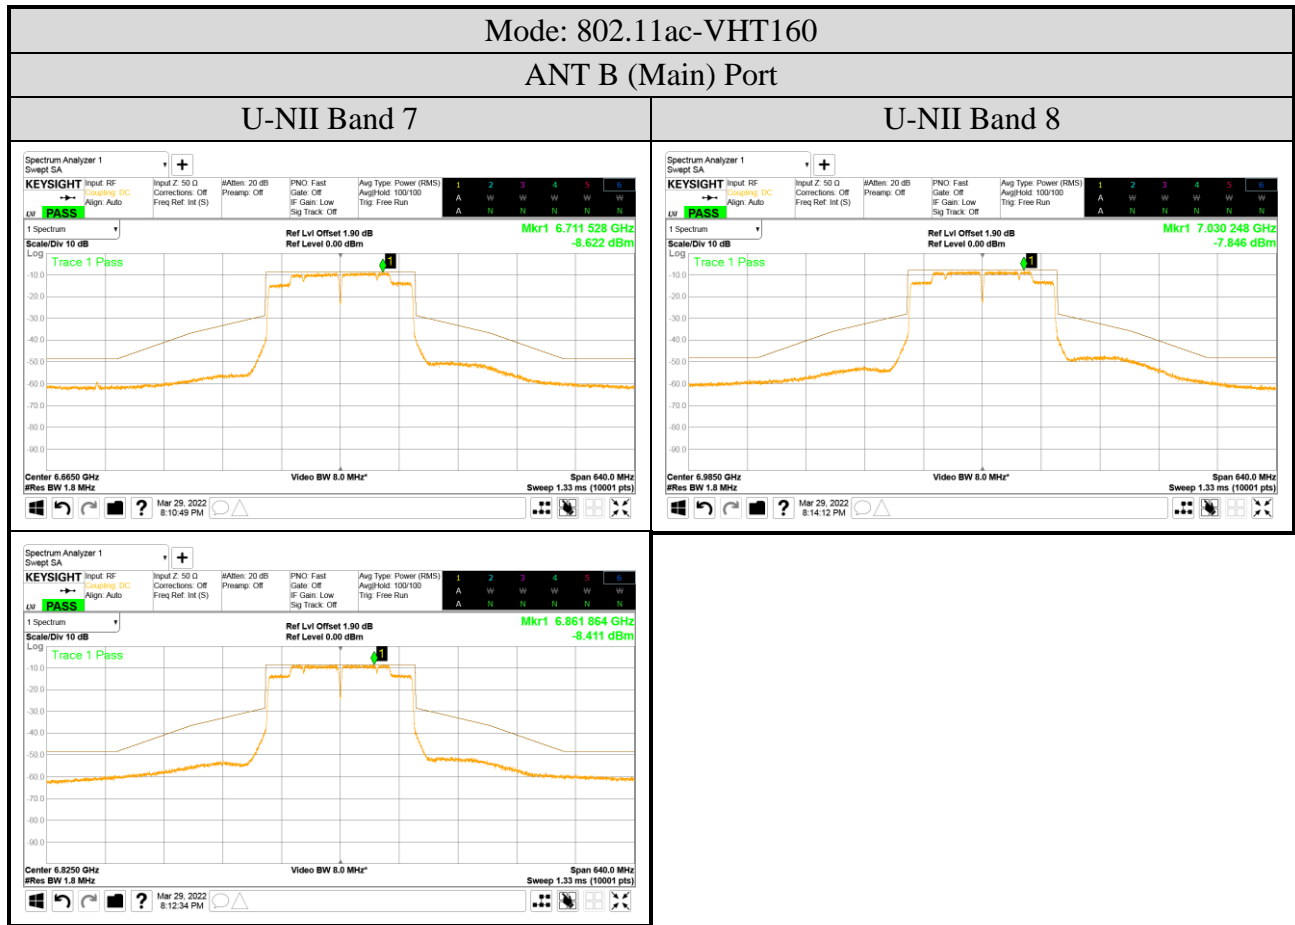

Audix Technology Corp.
 No. 491, Zhongfu Rd., Linkou Dist.,
 New Taipei City 244, Taiwan

Tel: +886 2 26099301
 Fax: +886 2 26099303

- For ANT B (Main) Port
- OFDM Modulation

● OFDMA Modulation

| ANT B (Main) Port | |
|---------------------------|---------------------------|
| Tones: 26T | Tones: 242T |
| RU Index: 18 | RU Index: S61 |
| Mode: 802.11ax-HE80 | Mode: 802.11ax-HE160 |
| Centre Frequency: 7025MHz | Centre Frequency: 6985MHz |
| | |
| Tones: 52T | Tones: 484T |
| RU Index: 37 | RU Index: S65 |
| Mode: 802.11ax-HE40 | Mode: 802.11ax-HE160 |
| Centre Frequency: 7085MHz | Centre Frequency: 6985MHz |
| | |
| Tones: 106T | Tones: 996T |
| RU Index: 53 | RU Index: 67 |
| Mode: 802.11ax-HE40 | Mode: 802.11ax-HE160 |
| Centre Frequency: 7085MHz | Centre Frequency: 6985MHz |
| | |