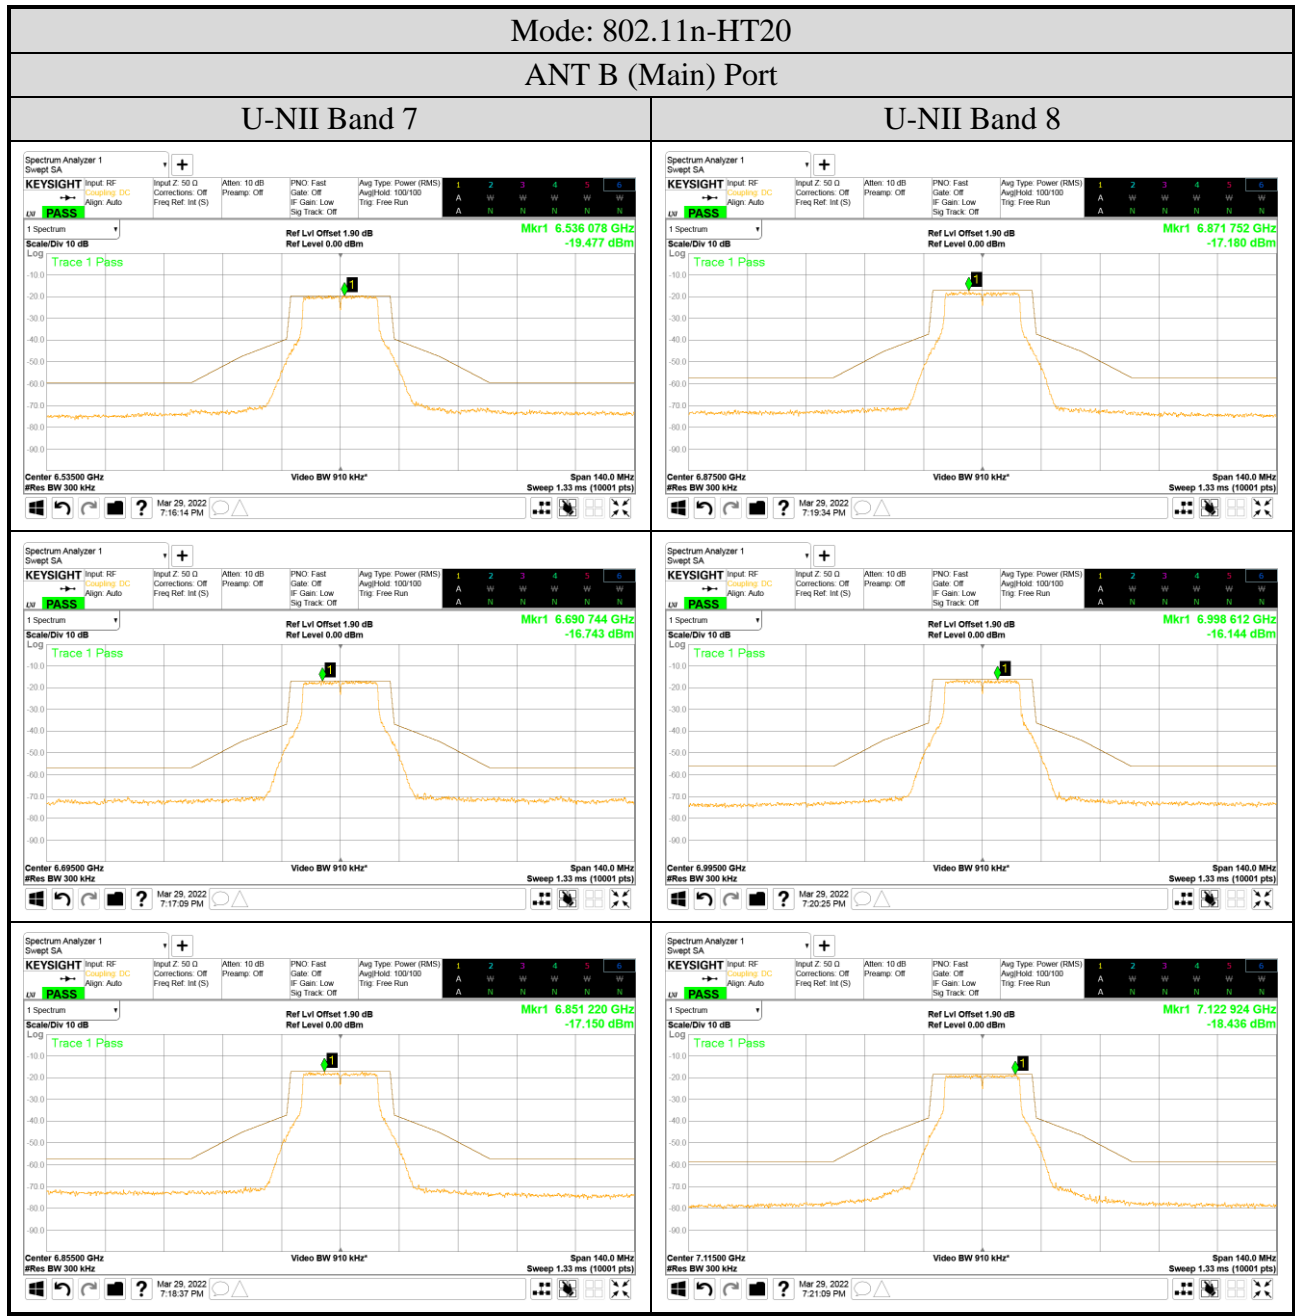

Audix Technology Corp.
 No. 491, Zhongfu Rd., Linkou Dist.,
 New Taipei City 244, Taiwan

Tel: +886 2 26099301
 Fax: +886 2 26099303

- For ANT B (Main) Port
- OFDM Modulation

● OFDMA Modulation

| ANT B (Main) Port | |
|---------------------------|---------------------------|
| Tones: 26T | Tones: 242T |
| RU Index: 18 | RU Index: S61 |
| Mode: 802.11ax-HE80 | Mode: 802.11ax-HE160 |
| Centre Frequency: 7025MHz | Centre Frequency: 6985MHz |
| | |
| Tones: 52T | Tones: 484T |
| RU Index: 37 | RU Index: S65 |
| Mode: 802.11ax-HE40 | Mode: 802.11ax-HE160 |
| Centre Frequency: 7085MHz | Centre Frequency: 6985MHz |
| | |
| Tones: 106T | Tones: 996T |
| RU Index: 53 | RU Index: 67 |
| Mode: 802.11ax-HE40 | Mode: 802.11ax-HE160 |
| Centre Frequency: 7085MHz | Centre Frequency: 6985MHz |
| | |