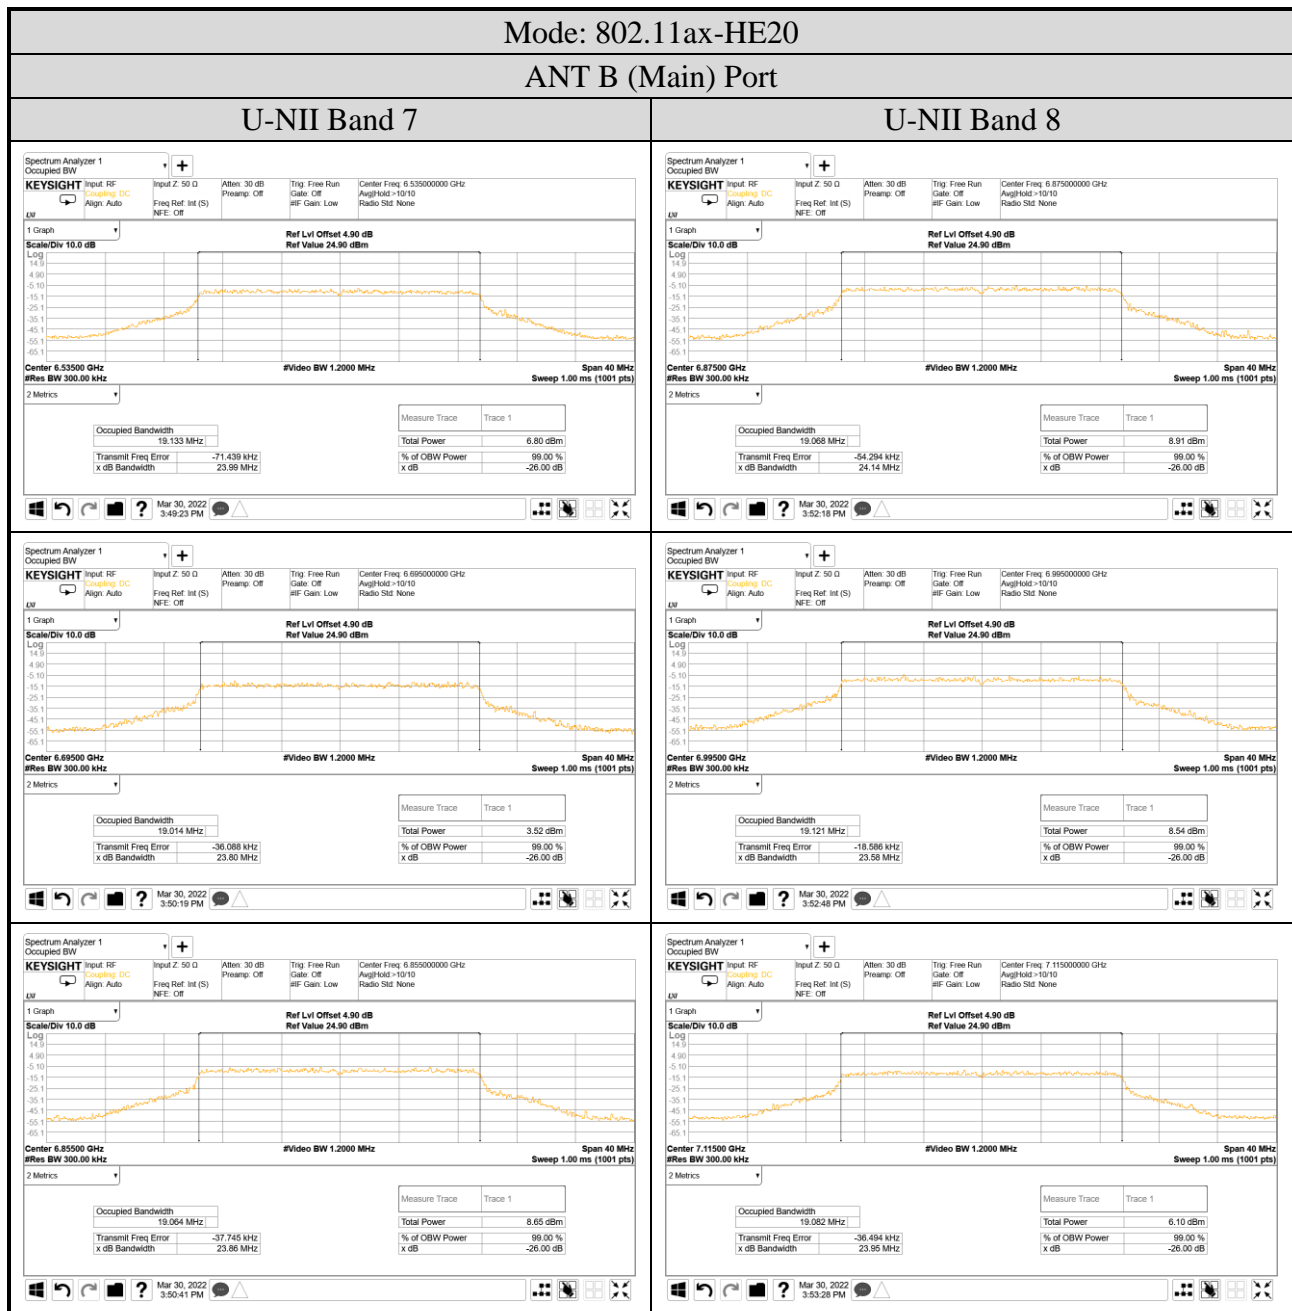

Audix Technology Corp.
 No. 491, Zhongfu Rd., Linkou Dist.,
 New Taipei City 244, Taiwan

Tel: +886 2 26099301
 Fax: +886 2 26099303

- For ANT B (Main) Port
- OFDM Modulation

● OFDMA Modulation

ANT B (Main) Port	
Tones: 26T	Tones: 242T
RU Index: 18	RU Index: S61
Mode: 802.11ax-HE80	Mode: 802.11ax-HE160
Centre Frequency: 7025MHz	Centre Frequency: 6985MHz
Tones: 52T	Tones: 484T
RU Index: 37	RU Index: S65
Mode: 802.11ax-HE40	Mode: 802.11ax-HE160
Centre Frequency: 7085MHz	Centre Frequency: 6985MHz
Tones: 106T	Tones: 996T
RU Index: 53	RU Index: 67
Mode: 802.11ax-HE40	Mode: 802.11ax-HE160
Centre Frequency: 7085MHz	Centre Frequency: 6985MHz