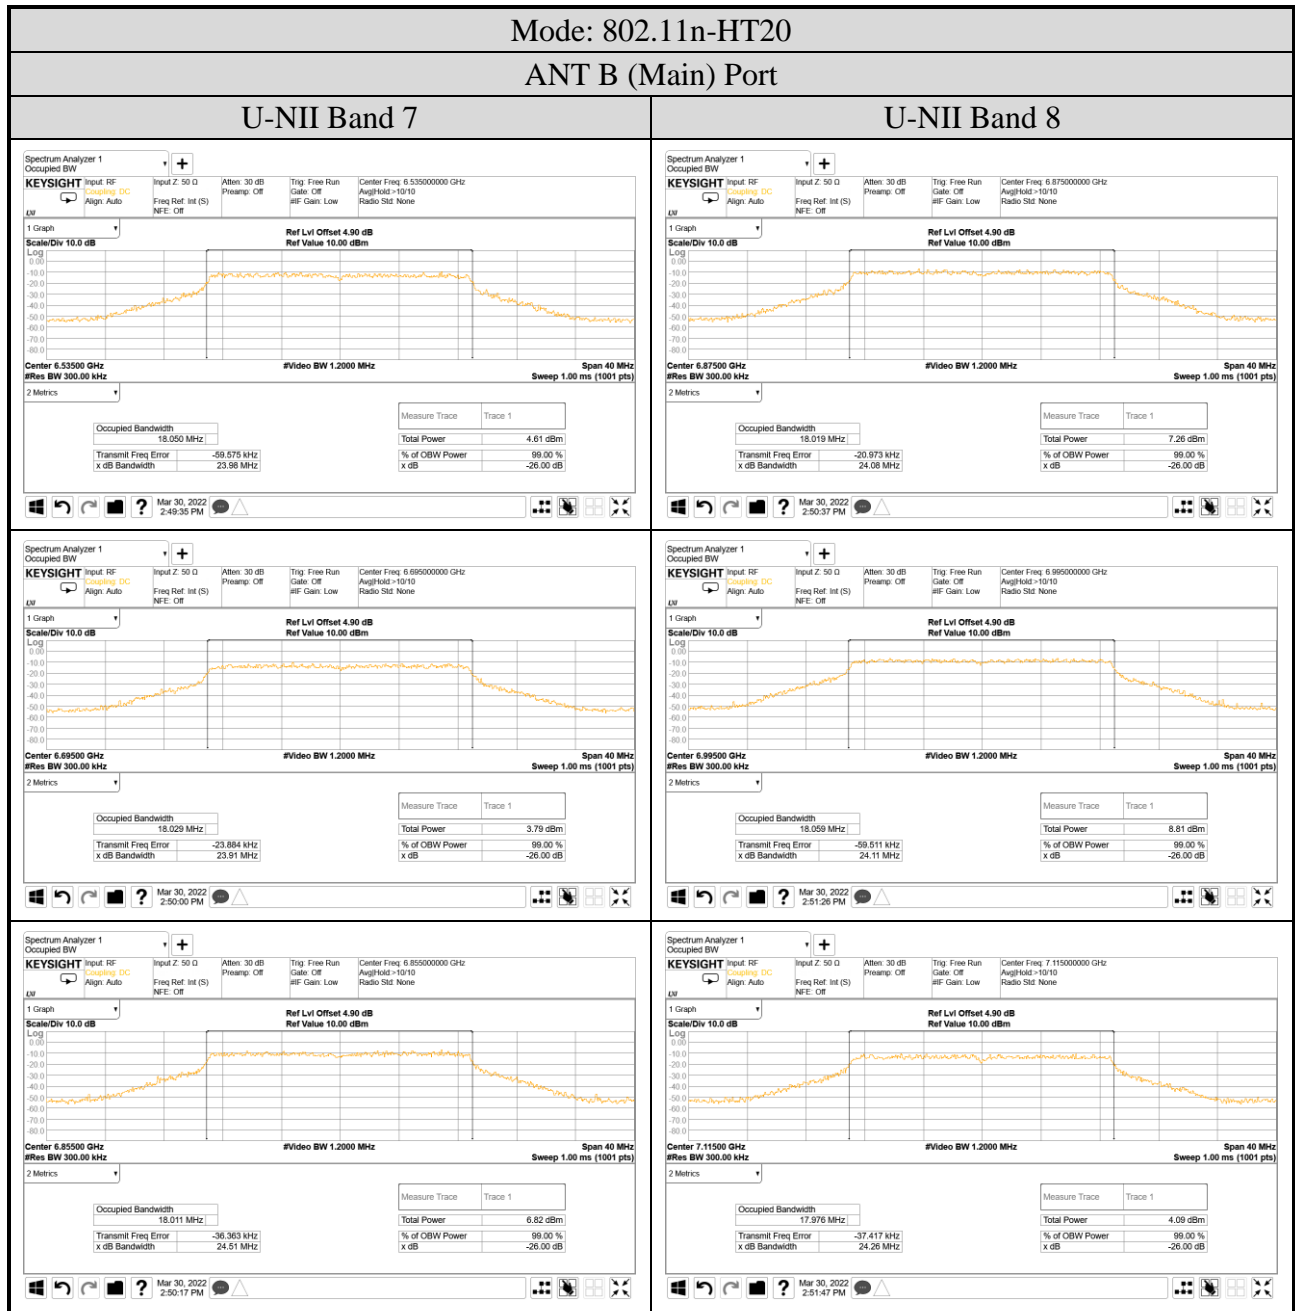

Audix Technology Corp.
 No. 491, Zhongfu Rd., Linkou Dist.,
 New Taipei City 244, Taiwan

Tel: +886 2 26099301
 Fax: +886 2 26099303

- For ANT B (Main) Port
- OFDM Modulation

● OFDMA Modulation

ANT B (Main) Port	
Tones: 26T	Tones: 242T
RU Index: 18	RU Index: S61
Mode: 802.11ax-HE80	Mode: 802.11ax-HE160
Centre Frequency: 7025MHz	Centre Frequency: 6985MHz
Tones: 52T	Tones: 484T
RU Index: 37	RU Index: S65
Mode: 802.11ax-HE40	Mode: 802.11ax-HE160
Centre Frequency: 7085MHz	Centre Frequency: 6985MHz
Tones: 106T	Tones: 996T
RU Index: 53	RU Index: 67
Mode: 802.11ax-HE40	Mode: 802.11ax-HE160
Centre Frequency: 7085MHz	Centre Frequency: 6985MHz