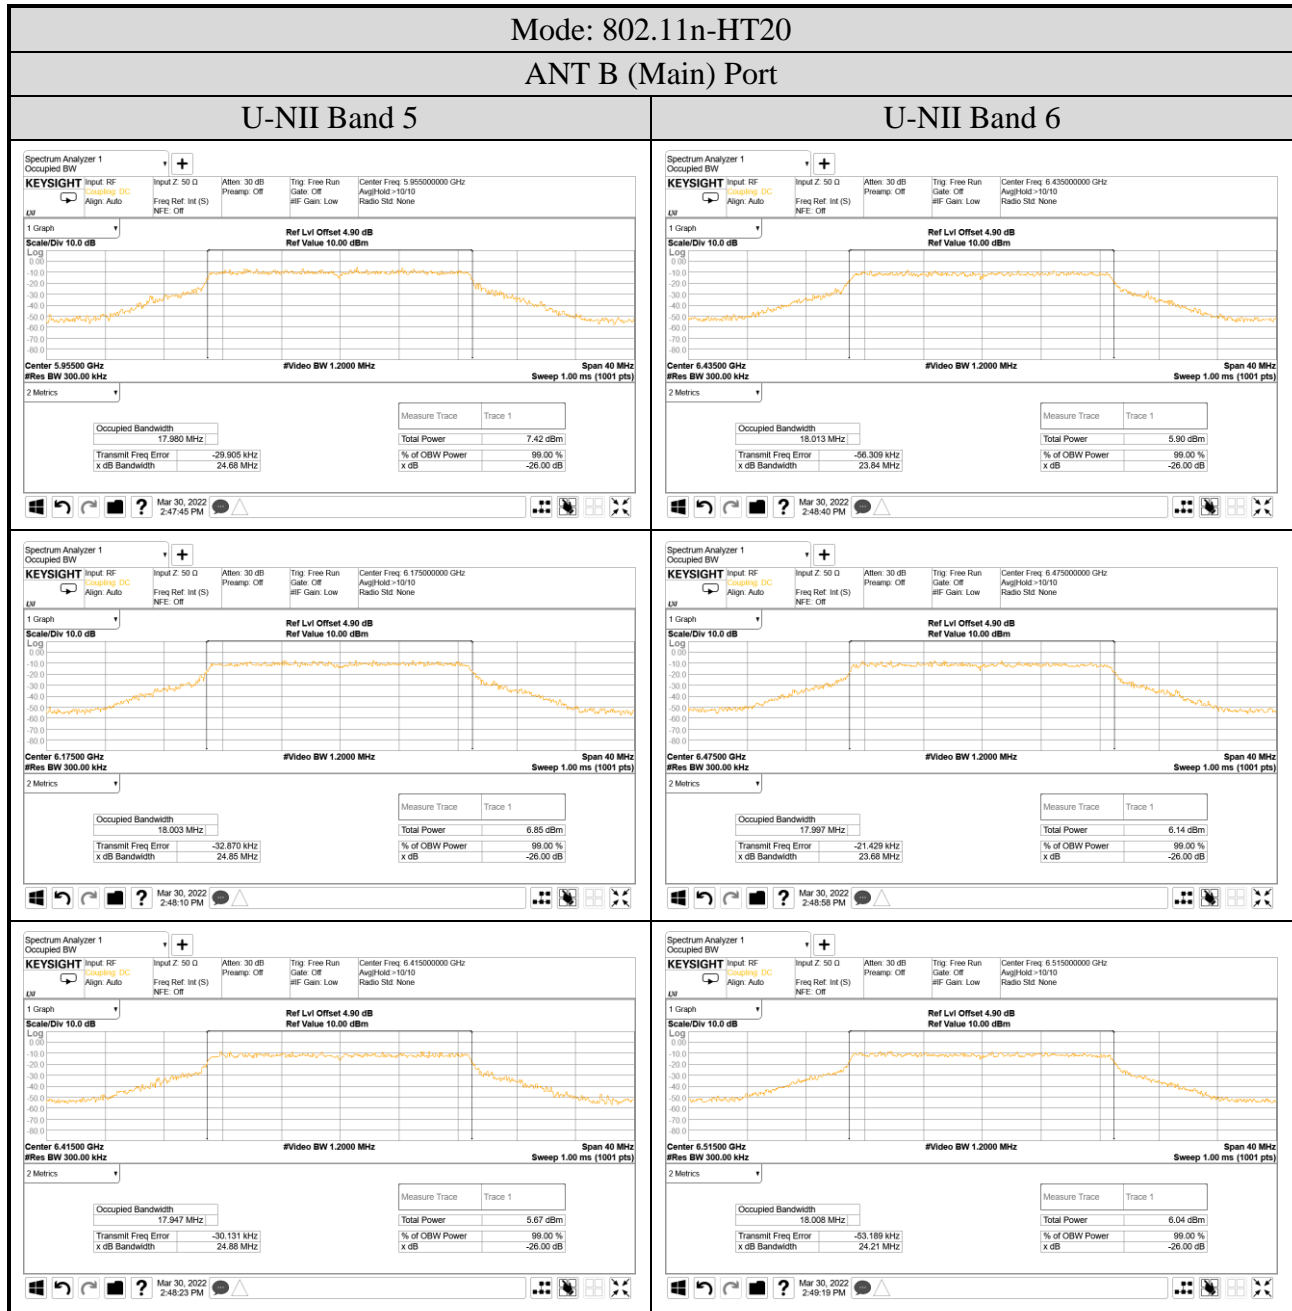

Audix Technology Corp.
 No. 491, Zhongfu Rd., Linkou Dist.,
 New Taipei City 244, Taiwan

Tel: +886 2 26099301
 Fax: +886 2 26099303

- For ANT B (Main) Port
- OFDM Modulation

● OFDMA Modulation

ANT B (Main) Port	
Tones: 26T	Tones: 242T
RU Index: 18	RU Index: S61
Mode: 802.11ax-HE80	Mode: 802.11ax-HE160
Centre Frequency: 7025MHz	Centre Frequency: 6985MHz
Tones: 52T	Tones: 484T
RU Index: 37	RU Index: S65
Mode: 802.11ax-HE40	Mode: 802.11ax-HE160
Centre Frequency: 7085MHz	Centre Frequency: 6985MHz
Tones: 106T	Tones: 996T
RU Index: 53	RU Index: 67
Mode: 802.11ax-HE40	Mode: 802.11ax-HE160
Centre Frequency: 7085MHz	Centre Frequency: 6985MHz