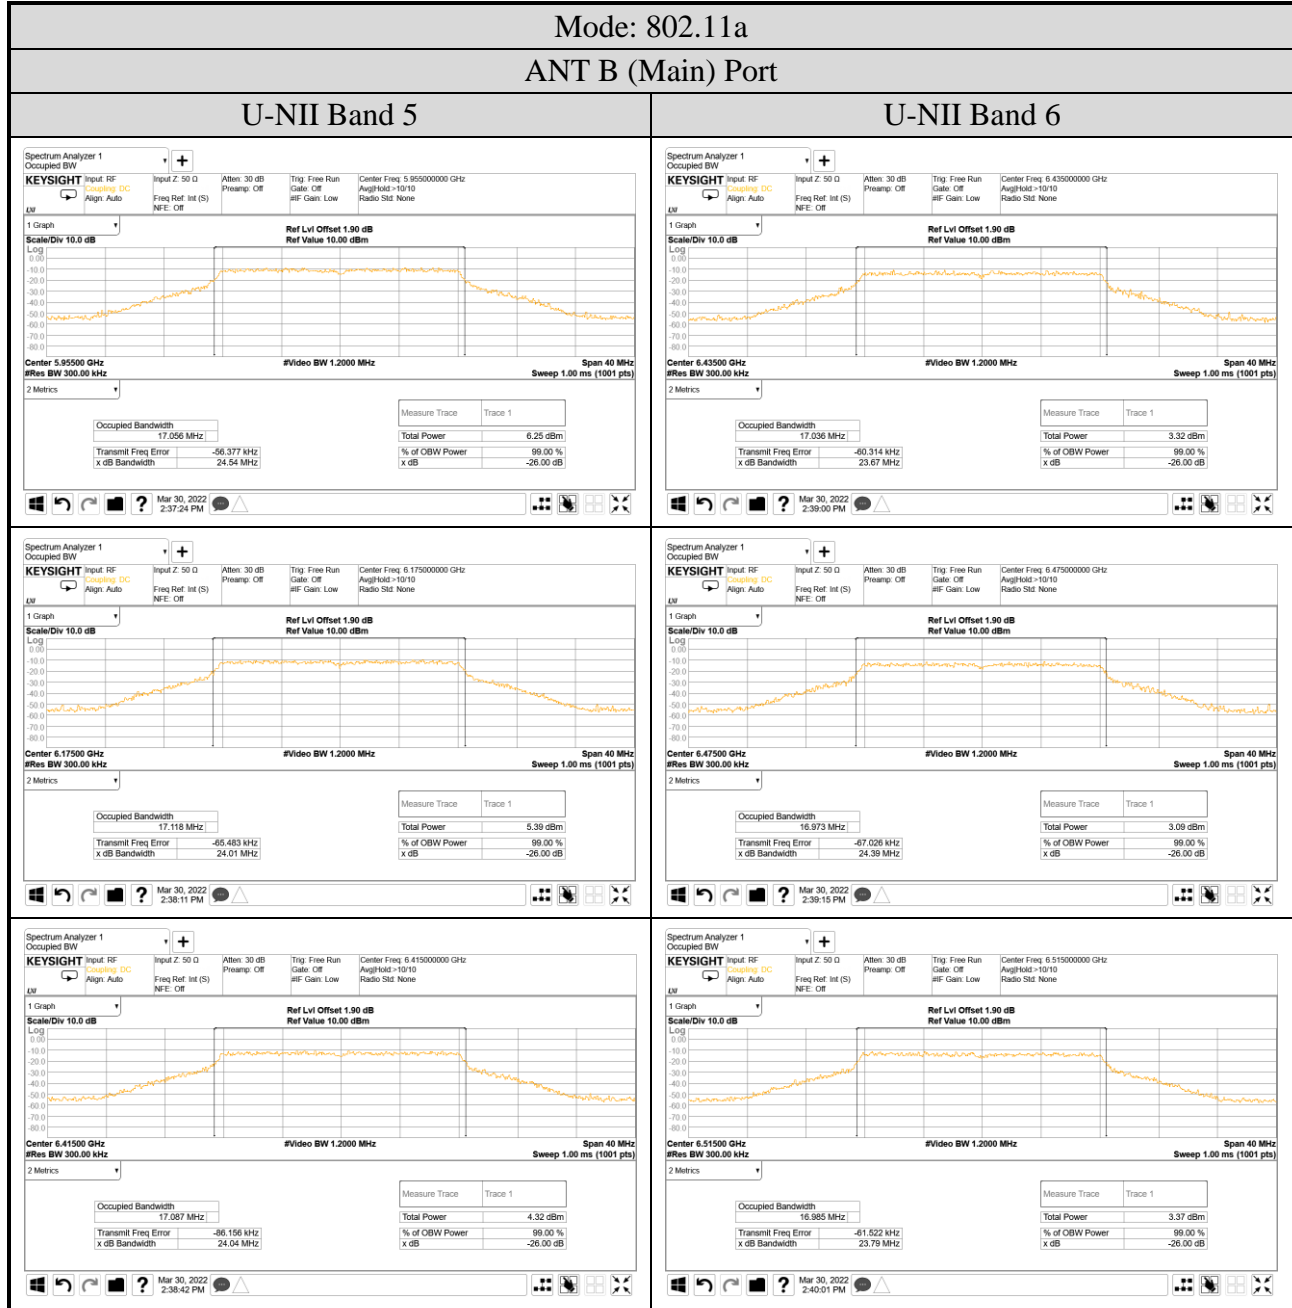

Audix Technology Corp.
 No. 491, Zhongfu Rd., Linkou Dist.,
 New Taipei City 244, Taiwan

Tel: +886 2 26099301
 Fax: +886 2 26099303

- For ANT B (Main) Port
- OFDM Modulation

● OFDMA Modulation

ANT B (Main) Port	
Tones: 26T	Tones: 242T
RU Index: 18	RU Index: S61
Mode: 802.11ax-HE80	Mode: 802.11ax-HE160
Centre Frequency: 7025MHz	Centre Frequency: 6985MHz
Tones: 52T	Tones: 484T
RU Index: 37	RU Index: S65
Mode: 802.11ax-HE40	Mode: 802.11ax-HE160
Centre Frequency: 7085MHz	Centre Frequency: 6985MHz
Tones: 106T	Tones: 996T
RU Index: 53	RU Index: 67
Mode: 802.11ax-HE40	Mode: 802.11ax-HE160
Centre Frequency: 7085MHz	Centre Frequency: 6985MHz