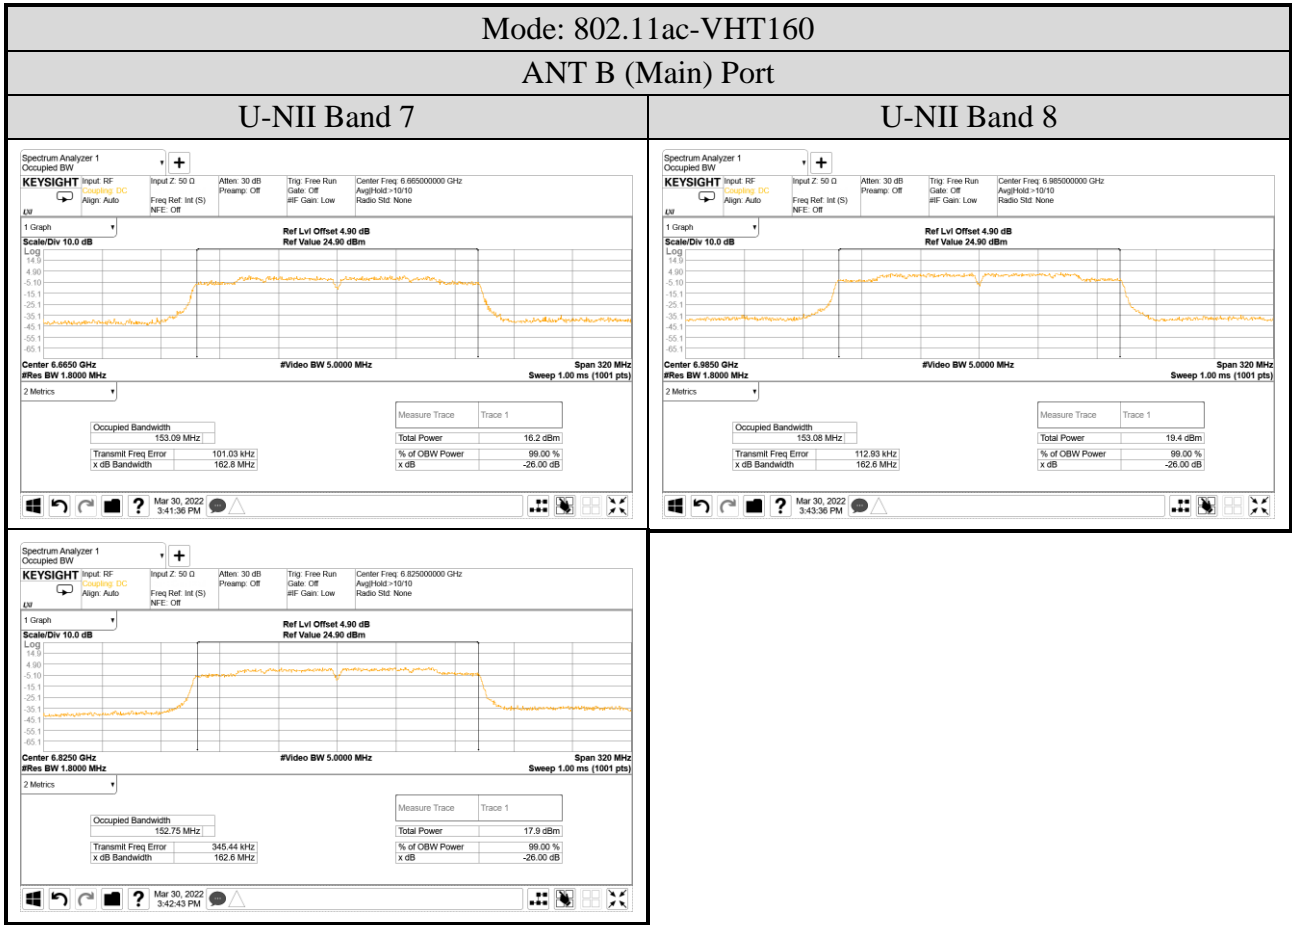

Audix Technology Corp.
 No. 491, Zhongfu Rd., Linkou Dist.,
 New Taipei City 244, Taiwan

Tel: +886 2 26099301
 Fax: +886 2 26099303

- For ANT B (Main) Port
- OFDM Modulation

● OFDMA Modulation

ANT B (Main) Port	
Tones: 26T	Tones: 242T
RU Index: 18	RU Index: S61
Mode: 802.11ax-HE80	Mode: 802.11ax-HE160
Centre Frequency: 7025MHz	Centre Frequency: 6985MHz
Tones: 52T	Tones: 484T
RU Index: 37	RU Index: S65
Mode: 802.11ax-HE40	Mode: 802.11ax-HE160
Centre Frequency: 7085MHz	Centre Frequency: 6985MHz
Tones: 106T	Tones: 996T
RU Index: 53	RU Index: 67
Mode: 802.11ax-HE40	Mode: 802.11ax-HE160
Centre Frequency: 7085MHz	Centre Frequency: 6985MHz