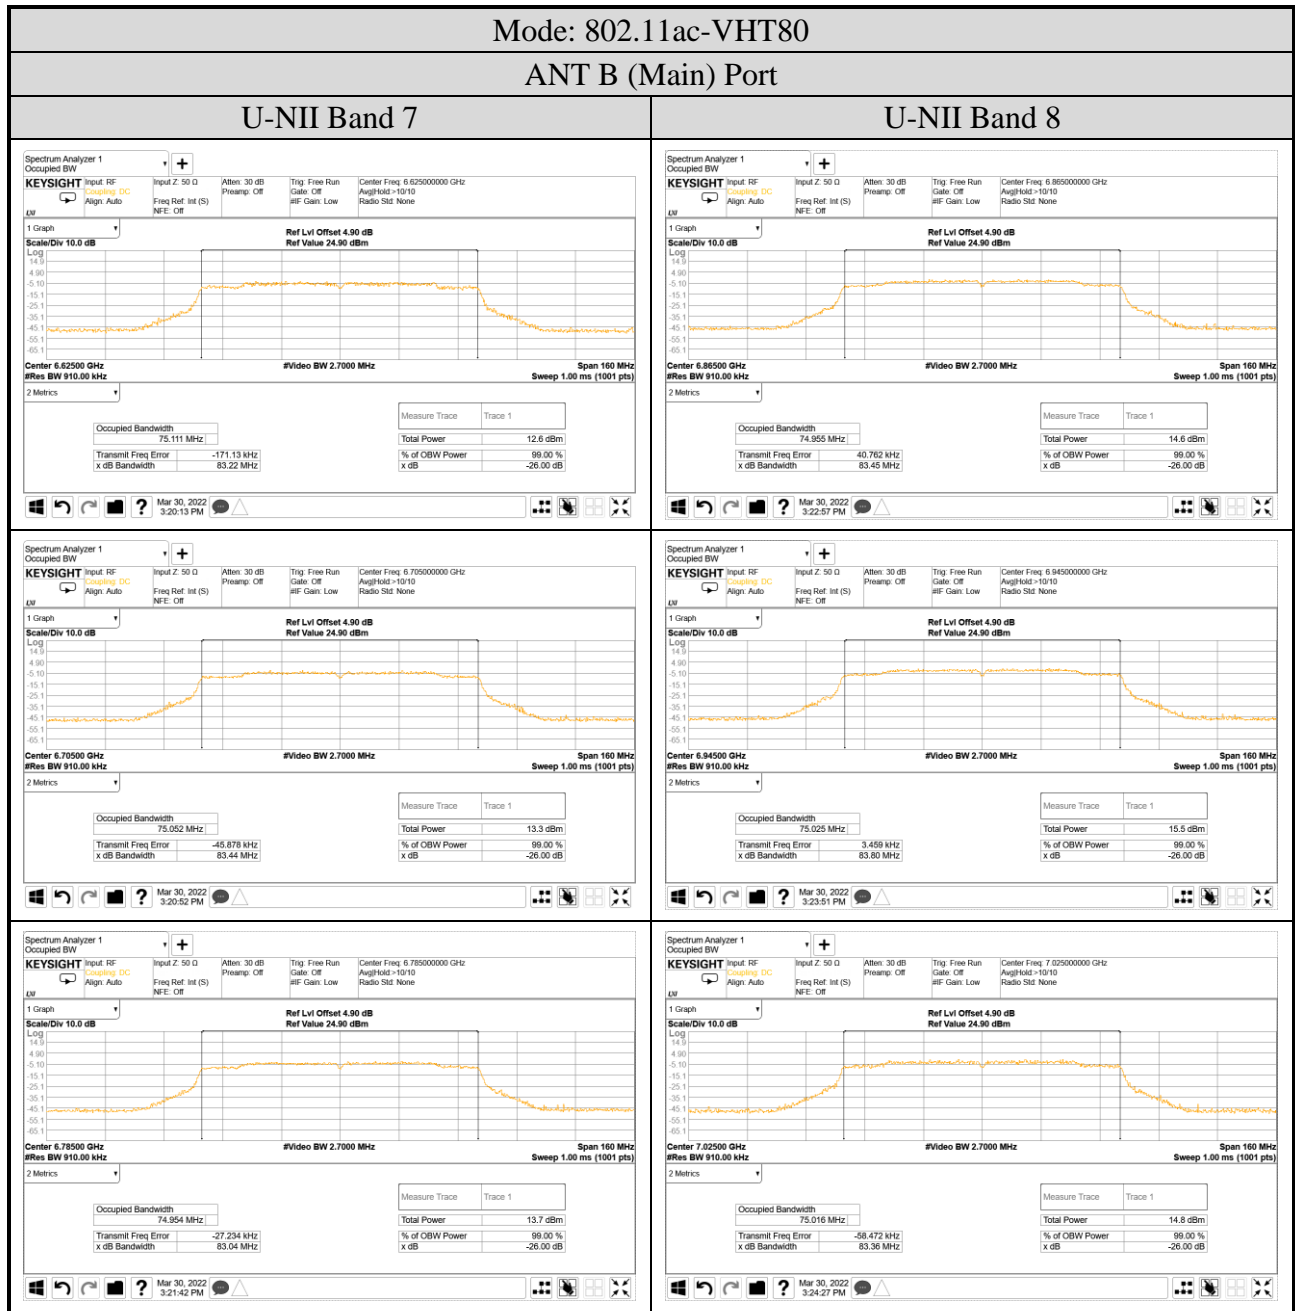

Audix Technology Corp.
 No. 491, Zhongfu Rd., Linkou Dist.,
 New Taipei City 244, Taiwan

Tel: +886 2 26099301
 Fax: +886 2 26099303

- For ANT B (Main) Port
- OFDM Modulation

● OFDMA Modulation

ANT B (Main) Port	
Tones: 26T	Tones: 242T
RU Index: 18	RU Index: S61
Mode: 802.11ax-HE80	Mode: 802.11ax-HE160
Centre Frequency: 7025MHz	Centre Frequency: 6985MHz
Tones: 52T	Tones: 484T
RU Index: 37	RU Index: S65
Mode: 802.11ax-HE40	Mode: 802.11ax-HE160
Centre Frequency: 7085MHz	Centre Frequency: 6985MHz
Tones: 106T	Tones: 996T
RU Index: 53	RU Index: 67
Mode: 802.11ax-HE40	Mode: 802.11ax-HE160
Centre Frequency: 7085MHz	Centre Frequency: 6985MHz