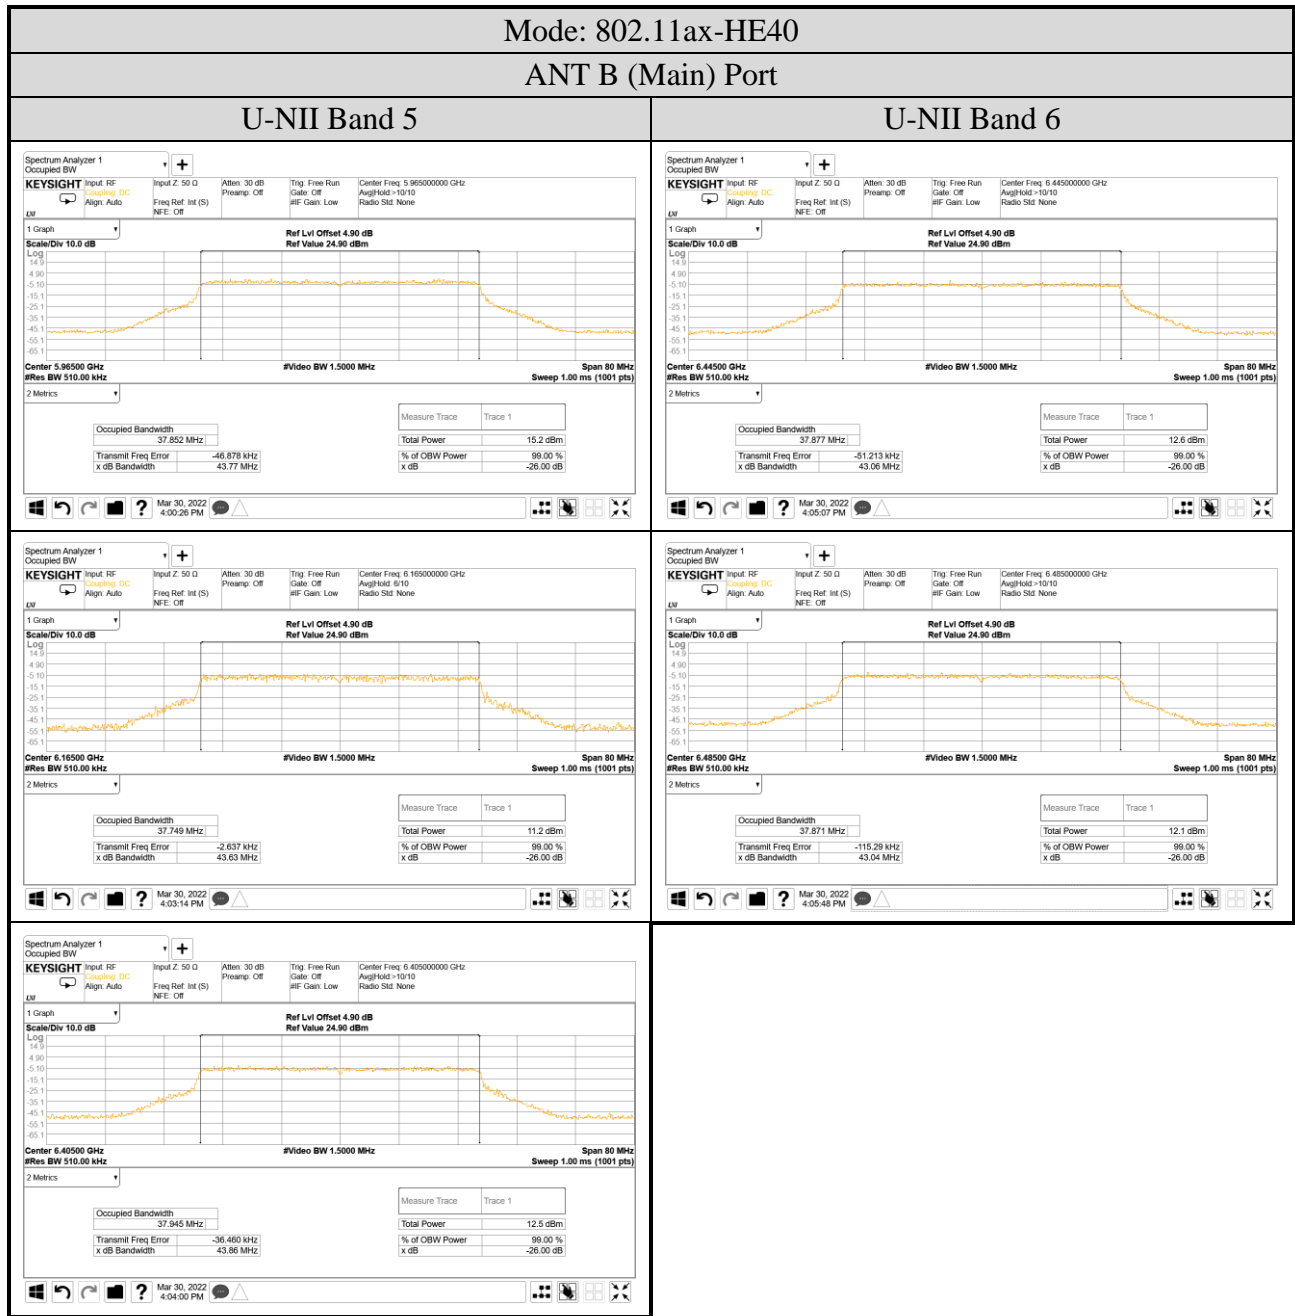

Audix Technology Corp.
 No. 491, Zhongfu Rd., Linkou Dist.,
 New Taipei City 244, Taiwan

Tel: +886 2 26099301
 Fax: +886 2 26099303

- For ANT B (Main) Port
- OFDM Modulation

● OFDMA Modulation

ANT B (Main) Port	
Tones: 26T	Tones: 242T
RU Index: 18	RU Index: S61
Mode: 802.11ax-HE80	Mode: 802.11ax-HE160
Centre Frequency: 7025MHz	Centre Frequency: 6985MHz
Tones: 52T	Tones: 484T
RU Index: 37	RU Index: S65
Mode: 802.11ax-HE40	Mode: 802.11ax-HE160
Centre Frequency: 7085MHz	Centre Frequency: 6985MHz
Tones: 106T	Tones: 996T
RU Index: 53	RU Index: 67
Mode: 802.11ax-HE40	Mode: 802.11ax-HE160
Centre Frequency: 7085MHz	Centre Frequency: 6985MHz