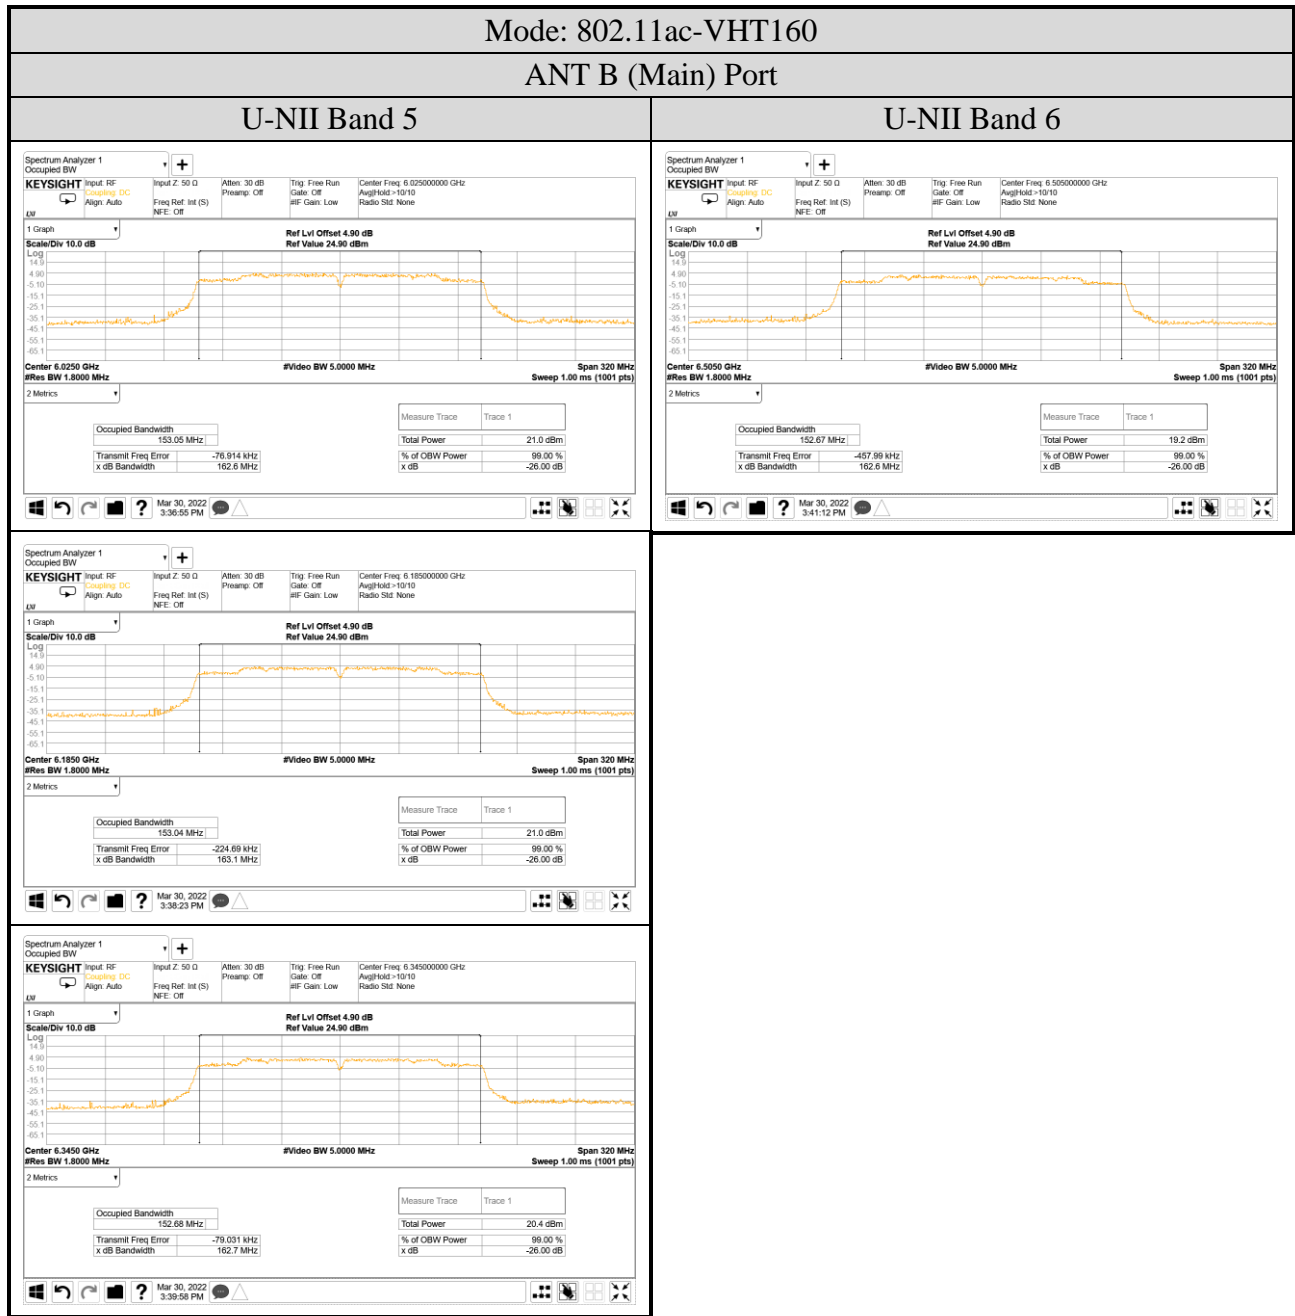

Audix Technology Corp.
 No. 491, Zhongfu Rd., Linkou Dist.,
 New Taipei City 244, Taiwan

Tel: +886 2 26099301
 Fax: +886 2 26099303

- For ANT B (Main) Port
- OFDM Modulation

● OFDMA Modulation

ANT B (Main) Port	
Tones: 26T	Tones: 242T
RU Index: 18	RU Index: S61
Mode: 802.11ax-HE80	Mode: 802.11ax-HE160
Centre Frequency: 7025MHz	Centre Frequency: 6985MHz
Tones: 52T	Tones: 484T
RU Index: 37	RU Index: S65
Mode: 802.11ax-HE40	Mode: 802.11ax-HE160
Centre Frequency: 7085MHz	Centre Frequency: 6985MHz
Tones: 106T	Tones: 996T
RU Index: 53	RU Index: 67
Mode: 802.11ax-HE40	Mode: 802.11ax-HE160
Centre Frequency: 7085MHz	Centre Frequency: 6985MHz