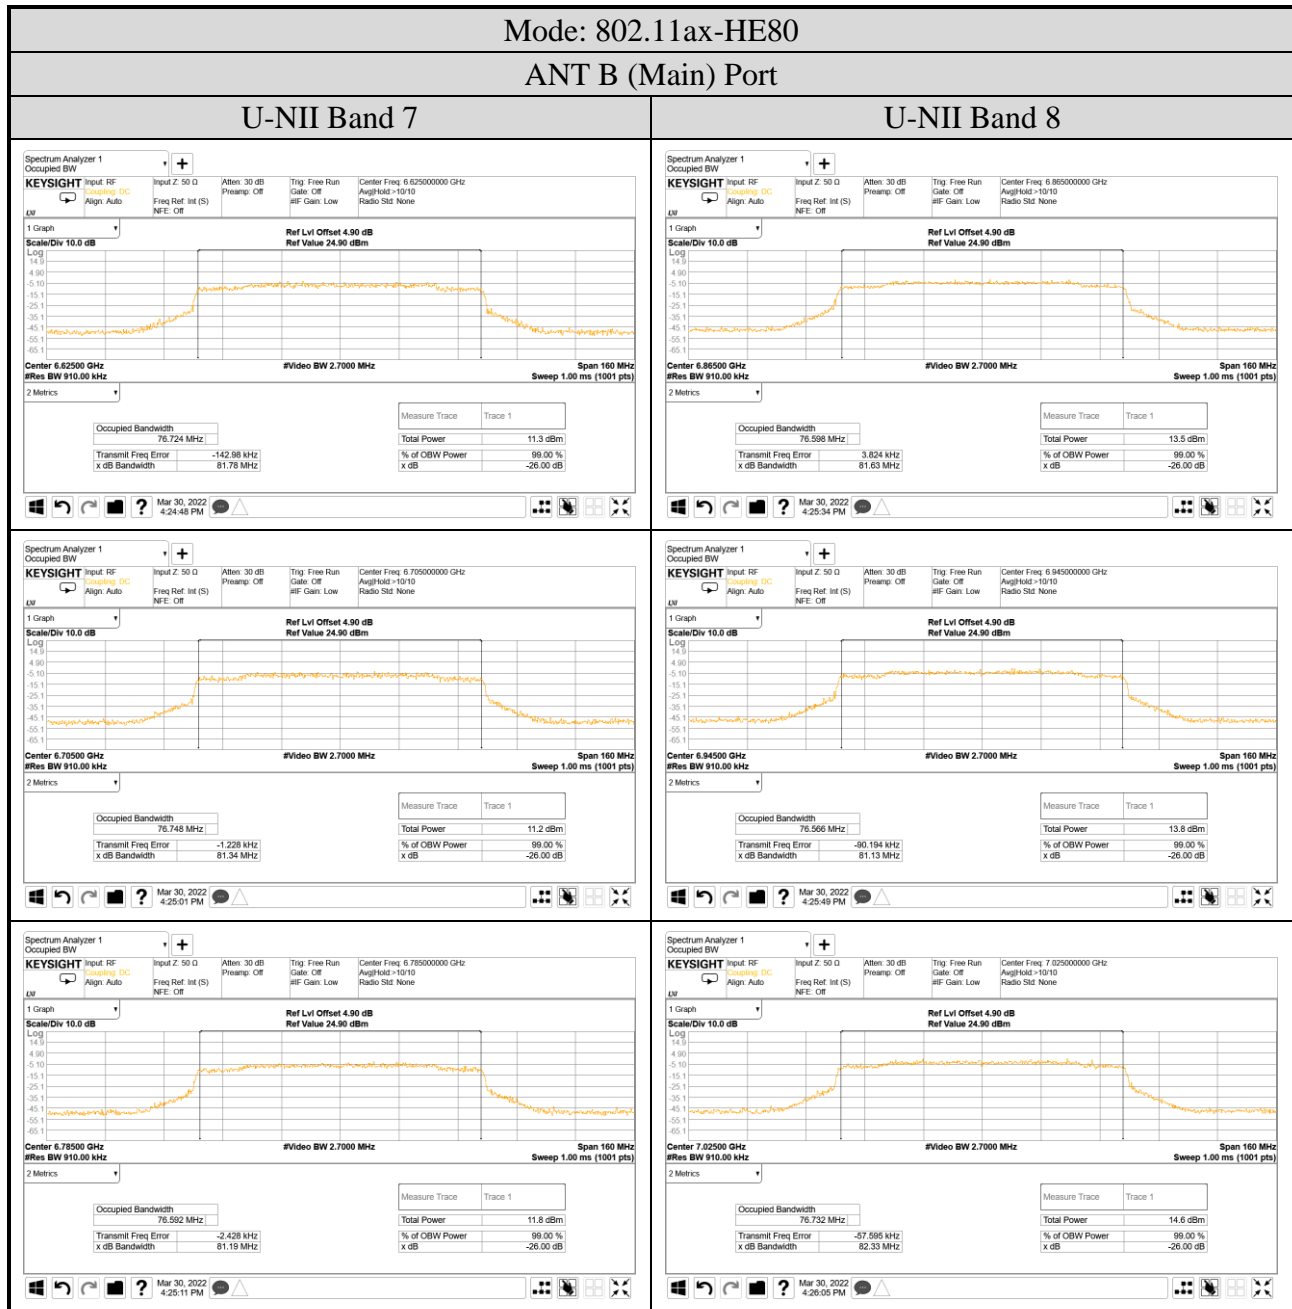

Audix Technology Corp.
 No. 491, Zhongfu Rd., Linkou Dist.,
 New Taipei City 244, Taiwan

Tel: +886 2 26099301
 Fax: +886 2 26099303

- For ANT B (Main) Port
- OFDM Modulation

● OFDMA Modulation

ANT B (Main) Port	
Tones: 26T	Tones: 242T
RU Index: 18	RU Index: S61
Mode: 802.11ax-HE80	Mode: 802.11ax-HE160
Centre Frequency: 7025MHz	Centre Frequency: 6985MHz
Tones: 52T	Tones: 484T
RU Index: 37	RU Index: S65
Mode: 802.11ax-HE40	Mode: 802.11ax-HE160
Centre Frequency: 7085MHz	Centre Frequency: 6985MHz
Tones: 106T	Tones: 996T
RU Index: 53	RU Index: 67
Mode: 802.11ax-HE40	Mode: 802.11ax-HE160
Centre Frequency: 7085MHz	Centre Frequency: 6985MHz