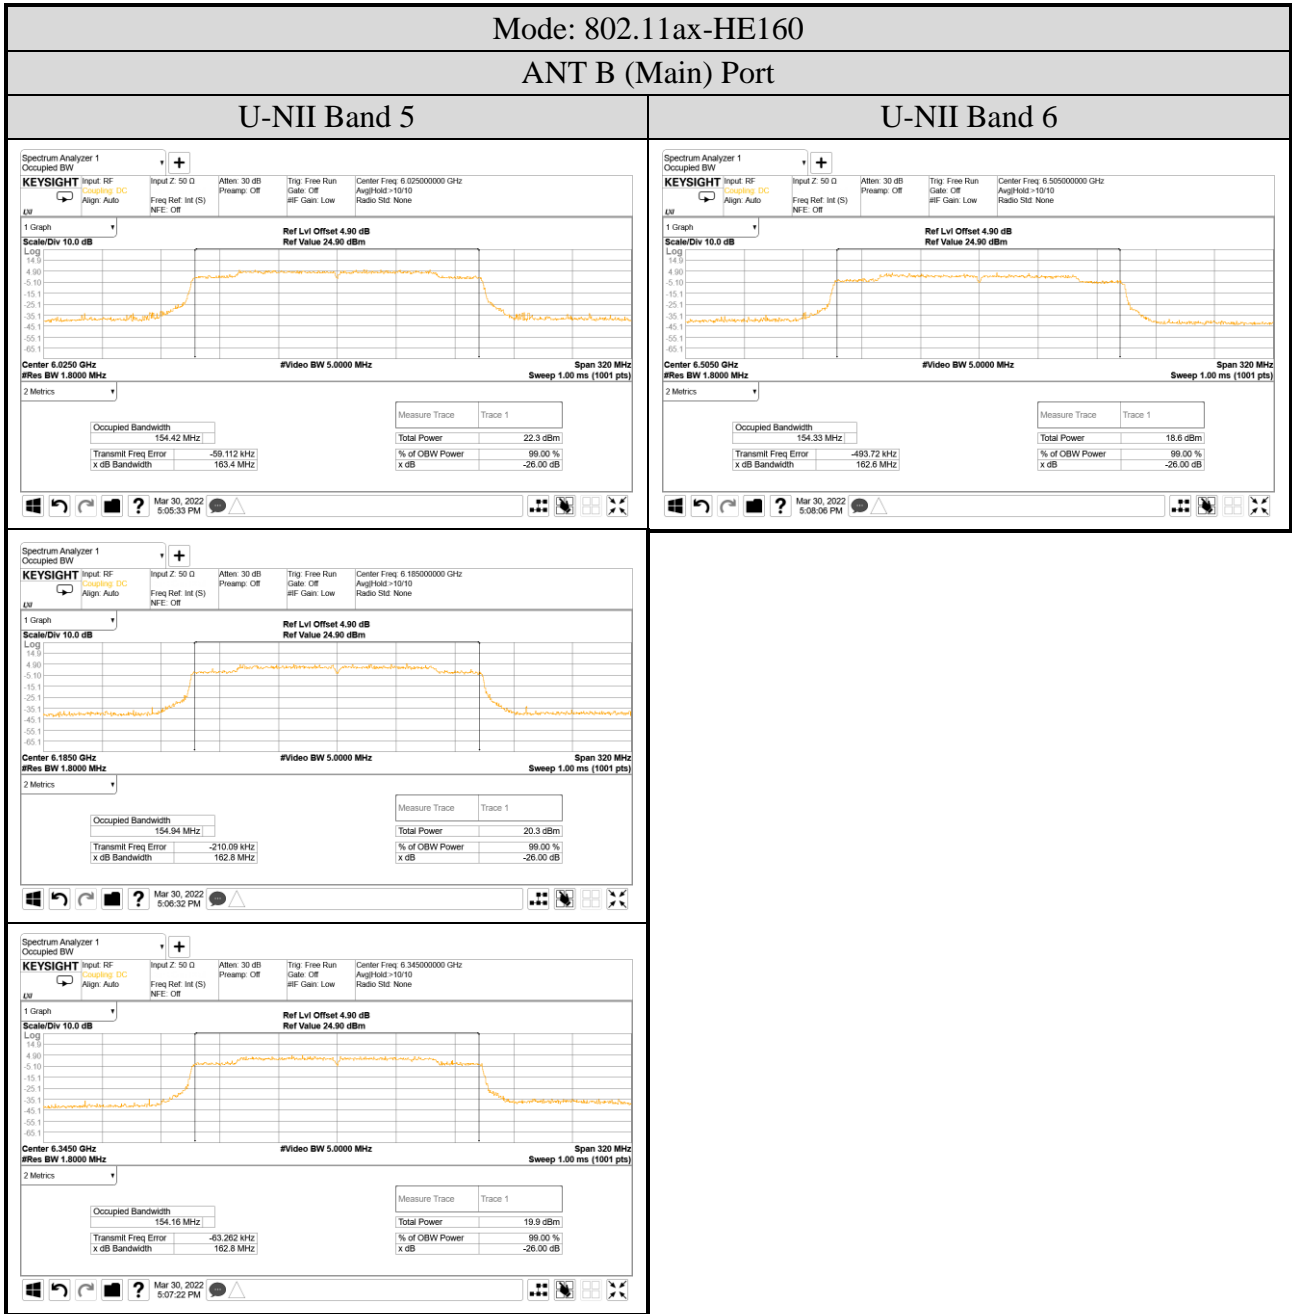

Audix Technology Corp.
 No. 491, Zhongfu Rd., Linkou Dist.,
 New Taipei City 244, Taiwan

Tel: +886 2 26099301
 Fax: +886 2 26099303

- For ANT B (Main) Port
- OFDM Modulation

● OFDMA Modulation

ANT B (Main) Port	
Tones: 26T	Tones: 242T
RU Index: 18	RU Index: S61
Mode: 802.11ax-HE80	Mode: 802.11ax-HE160
Centre Frequency: 7025MHz	Centre Frequency: 6985MHz
Tones: 52T	Tones: 484T
RU Index: 37	RU Index: S65
Mode: 802.11ax-HE40	Mode: 802.11ax-HE160
Centre Frequency: 7085MHz	Centre Frequency: 6985MHz
Tones: 106T	Tones: 996T
RU Index: 53	RU Index: 67
Mode: 802.11ax-HE40	Mode: 802.11ax-HE160
Centre Frequency: 7085MHz	Centre Frequency: 6985MHz