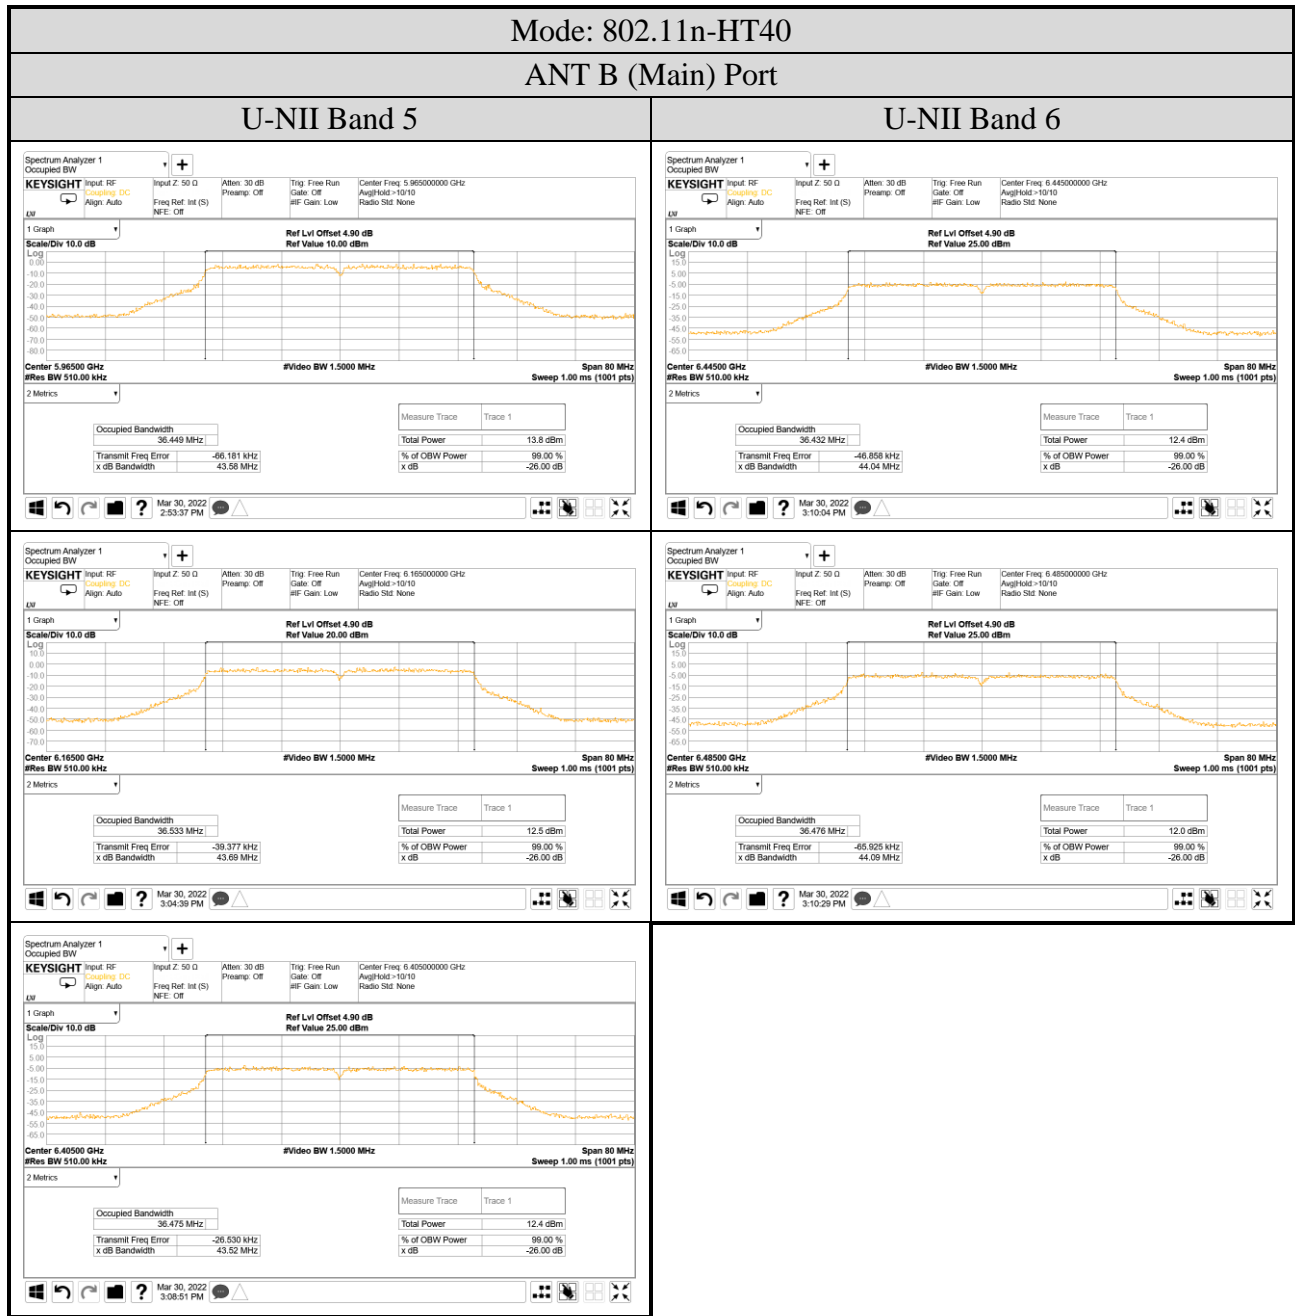

Audix Technology Corp.
 No. 491, Zhongfu Rd., Linkou Dist.,
 New Taipei City 244, Taiwan

Tel: +886 2 26099301
 Fax: +886 2 26099303

- For ANT B (Main) Port
- OFDM Modulation

● OFDMA Modulation

ANT B (Main) Port	
Tones: 26T	Tones: 242T
RU Index: 18	RU Index: S61
Mode: 802.11ax-HE80	Mode: 802.11ax-HE160
Centre Frequency: 7025MHz	Centre Frequency: 6985MHz
Tones: 52T	Tones: 484T
RU Index: 37	RU Index: S65
Mode: 802.11ax-HE40	Mode: 802.11ax-HE160
Centre Frequency: 7085MHz	Centre Frequency: 6985MHz
Tones: 106T	Tones: 996T
RU Index: 53	RU Index: 67
Mode: 802.11ax-HE40	Mode: 802.11ax-HE160
Centre Frequency: 7085MHz	Centre Frequency: 6985MHz