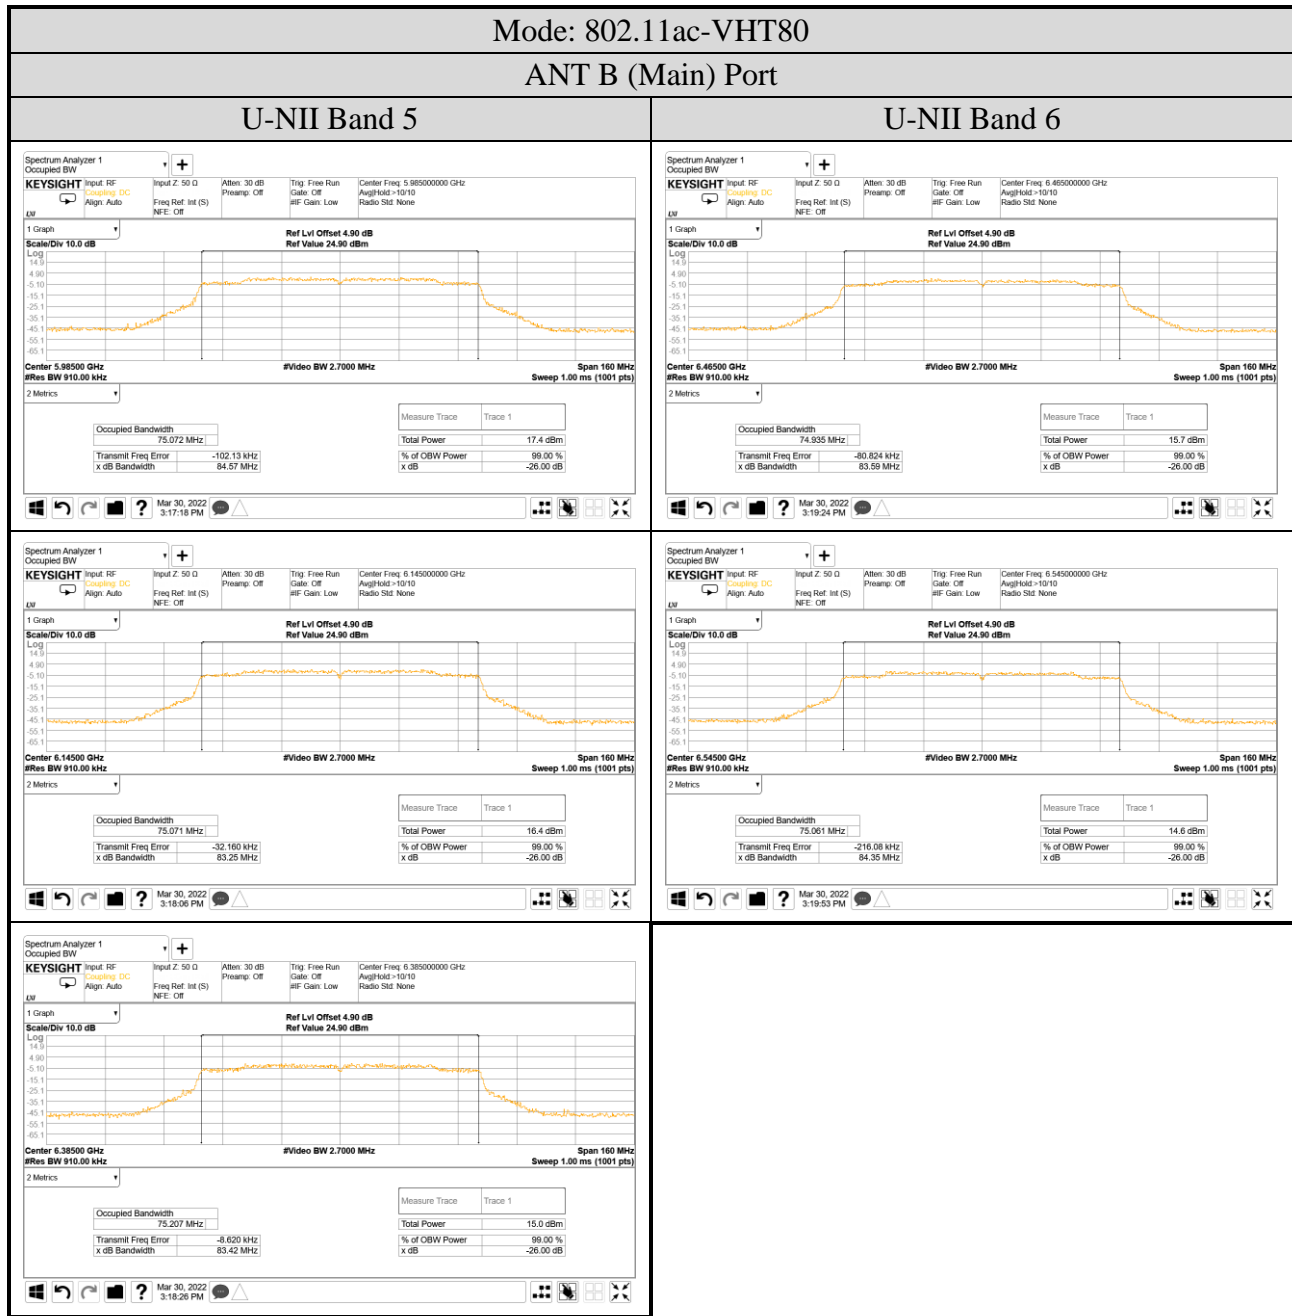

Audix Technology Corp.
 No. 491, Zhongfu Rd., Linkou Dist.,
 New Taipei City 244, Taiwan

Tel: +886 2 26099301
 Fax: +886 2 26099303

- For ANT B (Main) Port
- OFDM Modulation

● OFDMA Modulation

ANT B (Main) Port	
Tones: 26T	Tones: 242T
RU Index: 18	RU Index: S61
Mode: 802.11ax-HE80	Mode: 802.11ax-HE160
Centre Frequency: 7025MHz	Centre Frequency: 6985MHz
Tones: 52T	Tones: 484T
RU Index: 37	RU Index: S65
Mode: 802.11ax-HE40	Mode: 802.11ax-HE160
Centre Frequency: 7085MHz	Centre Frequency: 6985MHz
Tones: 106T	Tones: 996T
RU Index: 53	RU Index: 67
Mode: 802.11ax-HE40	Mode: 802.11ax-HE160
Centre Frequency: 7085MHz	Centre Frequency: 6985MHz