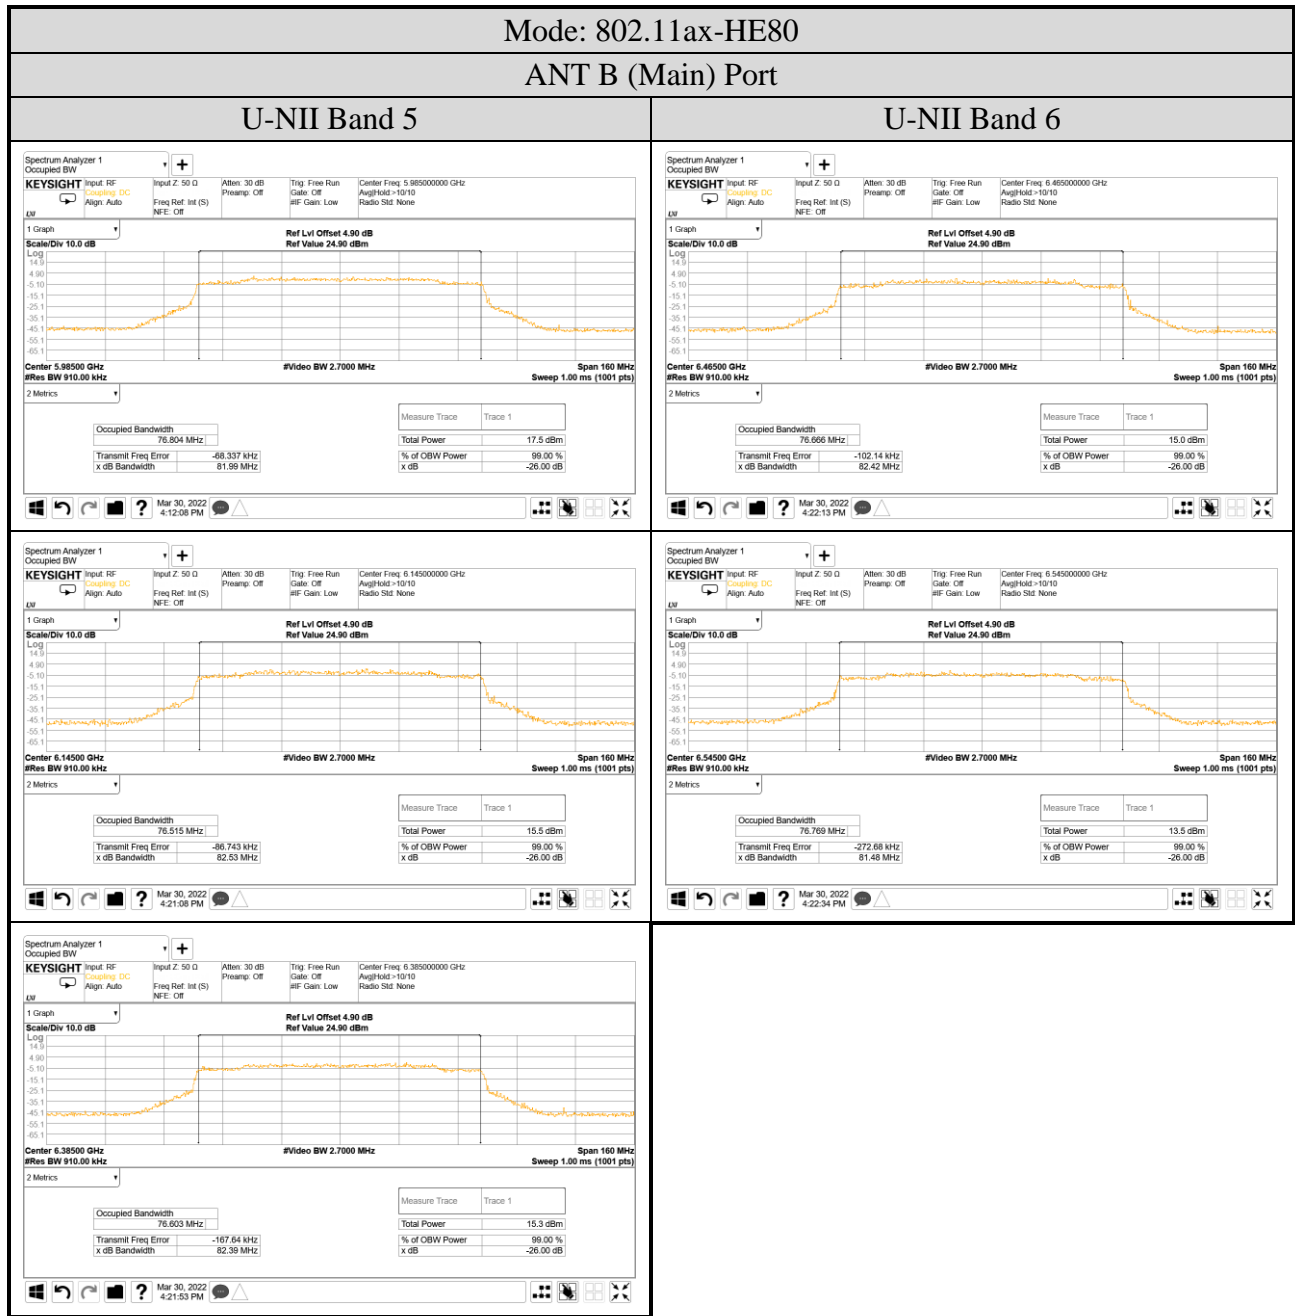

Audix Technology Corp.
 No. 491, Zhongfu Rd., Linkou Dist.,
 New Taipei City 244, Taiwan

Tel: +886 2 26099301
 Fax: +886 2 26099303

- For ANT B (Main) Port
- OFDM Modulation

● OFDMA Modulation

ANT B (Main) Port	
Tones: 26T	Tones: 242T
RU Index: 18	RU Index: S61
Mode: 802.11ax-HE80	Mode: 802.11ax-HE160
Centre Frequency: 7025MHz	Centre Frequency: 6985MHz
Tones: 52T	Tones: 484T
RU Index: 37	RU Index: S65
Mode: 802.11ax-HE40	Mode: 802.11ax-HE160
Centre Frequency: 7085MHz	Centre Frequency: 6985MHz
Tones: 106T	Tones: 996T
RU Index: 53	RU Index: 67
Mode: 802.11ax-HE40	Mode: 802.11ax-HE160
Centre Frequency: 7085MHz	Centre Frequency: 6985MHz