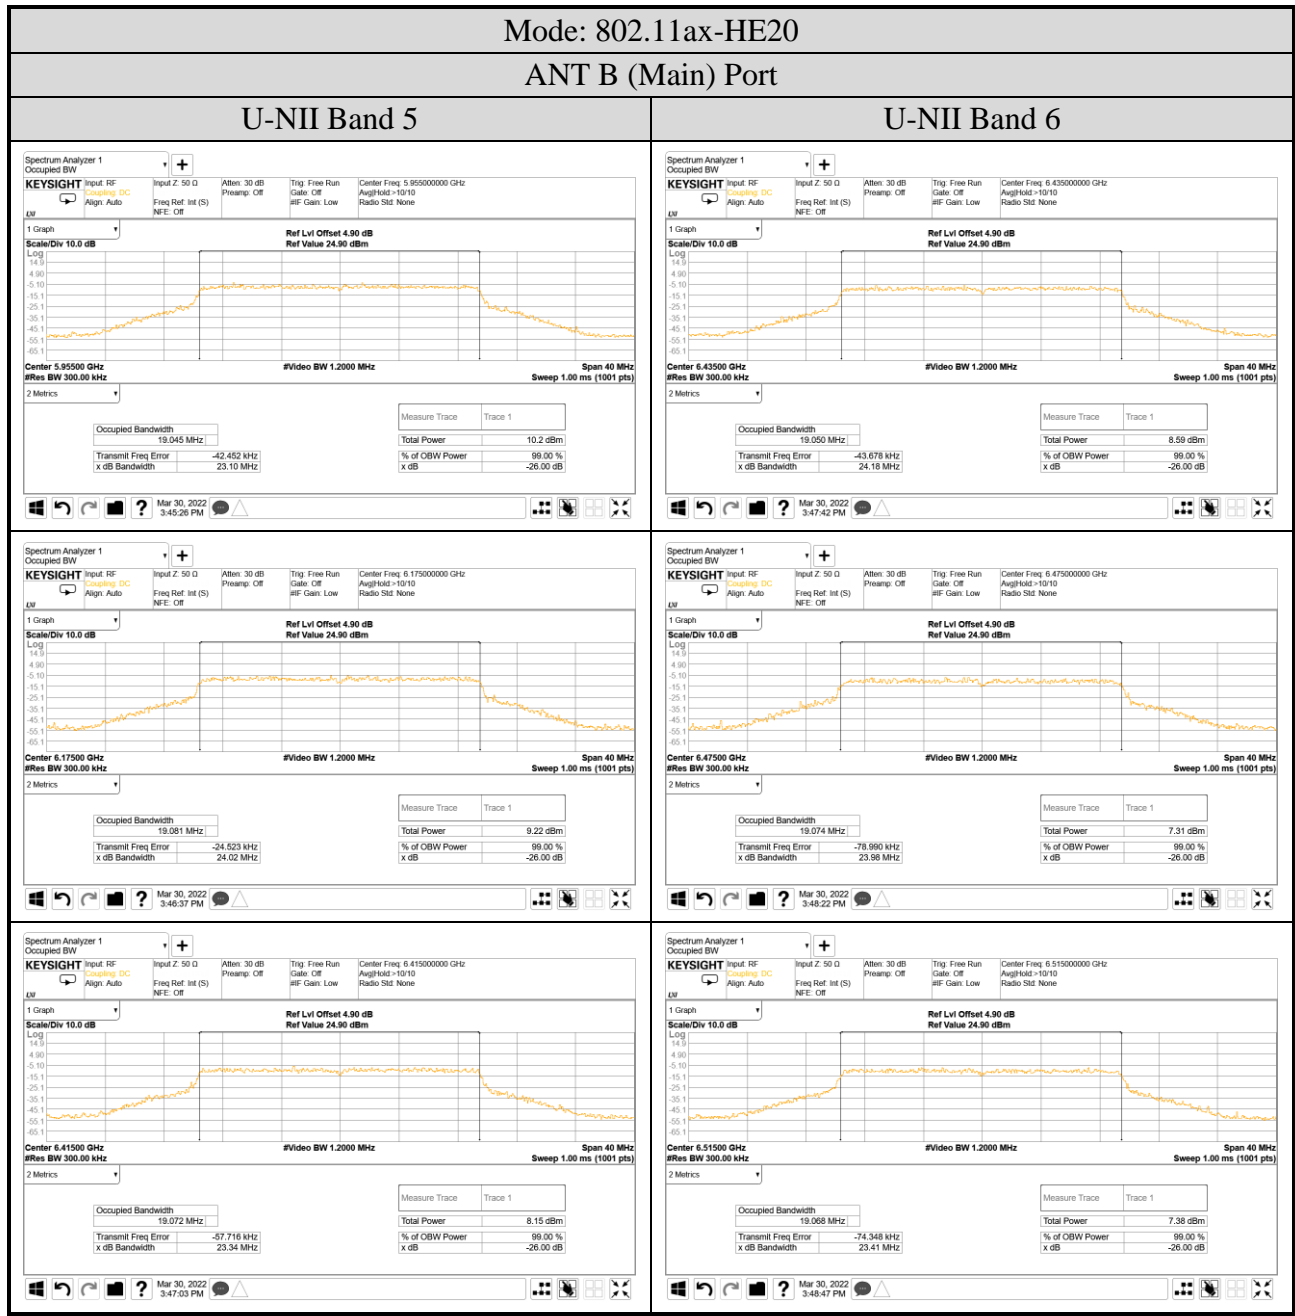

Audix Technology Corp.
 No. 491, Zhongfu Rd., Linkou Dist.,
 New Taipei City 244, Taiwan

Tel: +886 2 26099301
 Fax: +886 2 26099303

- For ANT B (Main) Port
- OFDM Modulation

● OFDMA Modulation

ANT B (Main) Port	
Tones: 26T	Tones: 242T
RU Index: 18	RU Index: S61
Mode: 802.11ax-HE80	Mode: 802.11ax-HE160
Centre Frequency: 7025MHz	Centre Frequency: 6985MHz
Tones: 52T	Tones: 484T
RU Index: 37	RU Index: S65
Mode: 802.11ax-HE40	Mode: 802.11ax-HE160
Centre Frequency: 7085MHz	Centre Frequency: 6985MHz
Tones: 106T	Tones: 996T
RU Index: 53	RU Index: 67
Mode: 802.11ax-HE40	Mode: 802.11ax-HE160
Centre Frequency: 7085MHz	Centre Frequency: 6985MHz