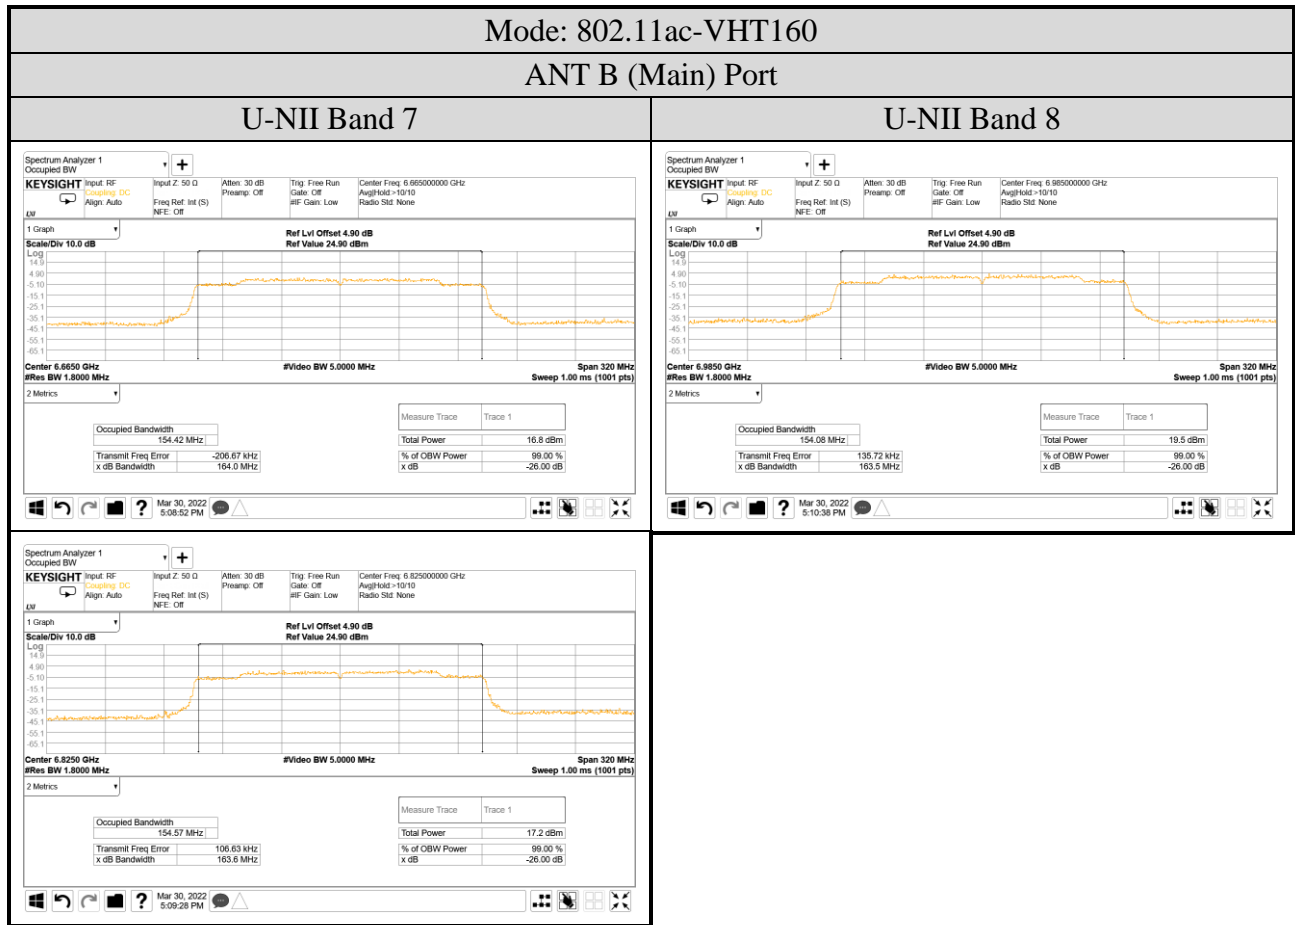

Audix Technology Corp.
 No. 491, Zhongfu Rd., Linkou Dist.,
 New Taipei City 244, Taiwan

Tel: +886 2 26099301
 Fax: +886 2 26099303

- For ANT B (Main) Port
- OFDM Modulation

● OFDMA Modulation

ANT B (Main) Port	
Tones: 26T	Tones: 242T
RU Index: 18	RU Index: S61
Mode: 802.11ax-HE80	Mode: 802.11ax-HE160
Centre Frequency: 7025MHz	Centre Frequency: 6985MHz
Tones: 52T	Tones: 484T
RU Index: 37	RU Index: S65
Mode: 802.11ax-HE40	Mode: 802.11ax-HE160
Centre Frequency: 7085MHz	Centre Frequency: 6985MHz
Tones: 106T	Tones: 996T
RU Index: 53	RU Index: 67
Mode: 802.11ax-HE40	Mode: 802.11ax-HE160
Centre Frequency: 7085MHz	Centre Frequency: 6985MHz