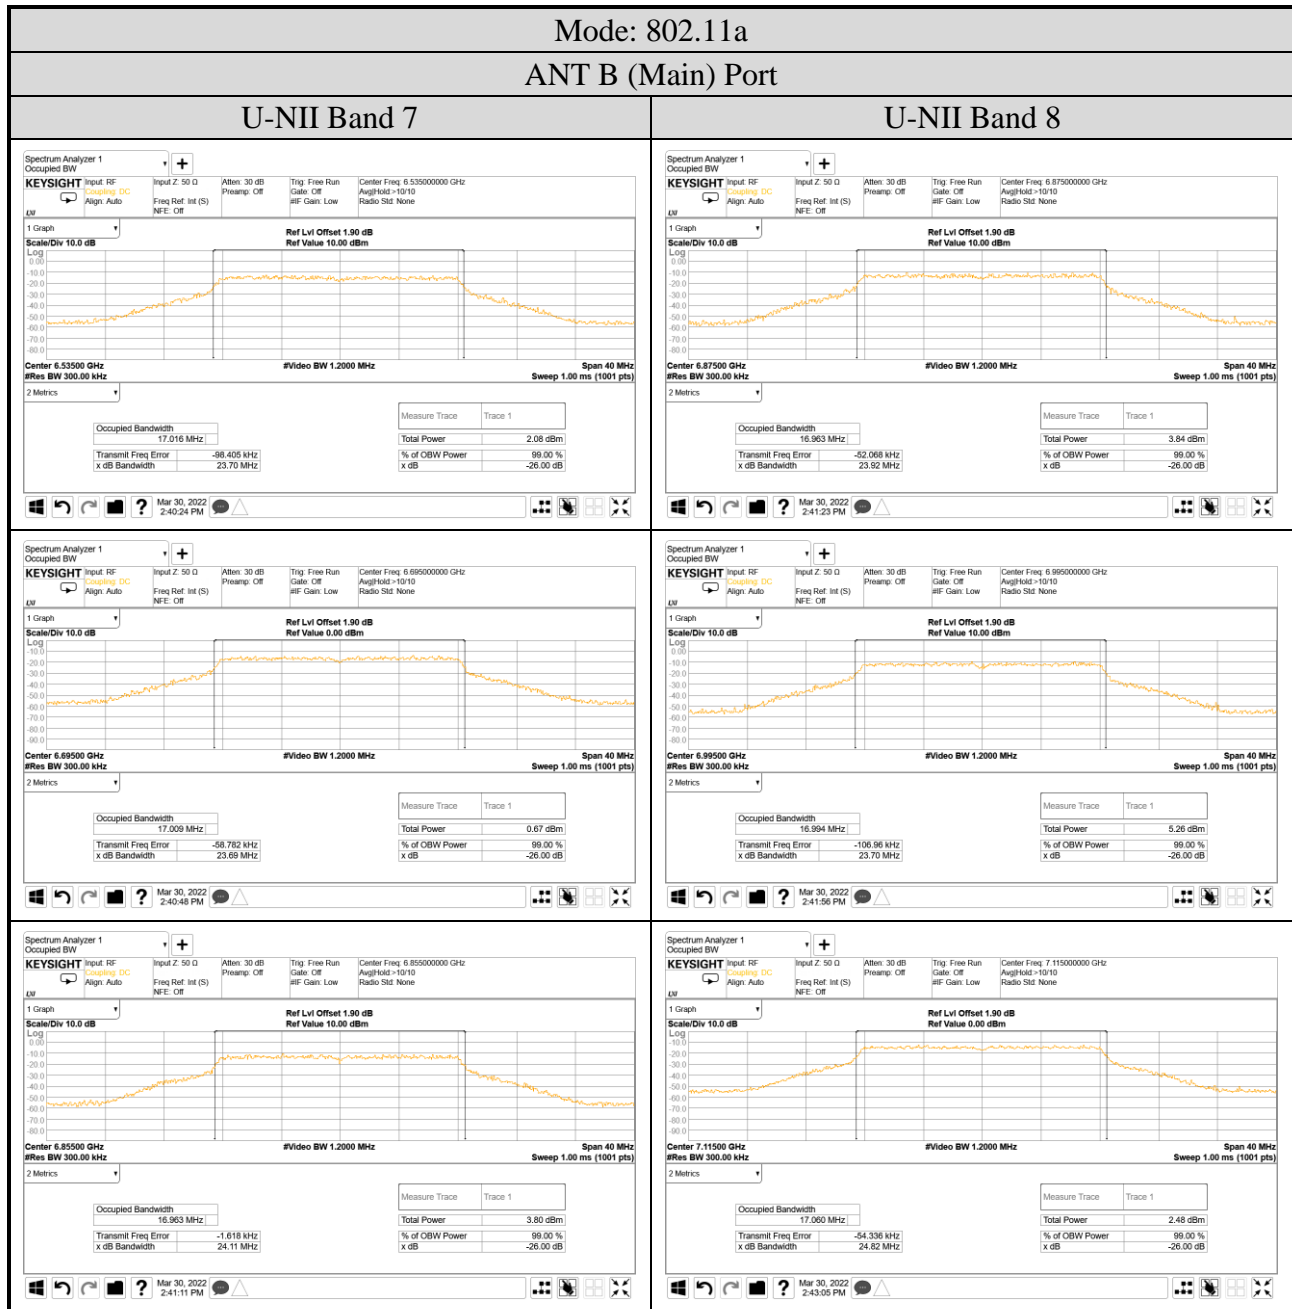

Audix Technology Corp.
 No. 491, Zhongfu Rd., Linkou Dist.,
 New Taipei City 244, Taiwan

Tel: +886 2 26099301
 Fax: +886 2 26099303

- For ANT B (Main) Port
- OFDM Modulation

● OFDMA Modulation

ANT B (Main) Port	
Tones: 26T	Tones: 242T
RU Index: 18	RU Index: S61
Mode: 802.11ax-HE80	Mode: 802.11ax-HE160
Centre Frequency: 7025MHz	Centre Frequency: 6985MHz
Tones: 52T	Tones: 484T
RU Index: 37	RU Index: S65
Mode: 802.11ax-HE40	Mode: 802.11ax-HE160
Centre Frequency: 7085MHz	Centre Frequency: 6985MHz
Tones: 106T	Tones: 996T
RU Index: 53	RU Index: 67
Mode: 802.11ax-HE40	Mode: 802.11ax-HE160
Centre Frequency: 7085MHz	Centre Frequency: 6985MHz