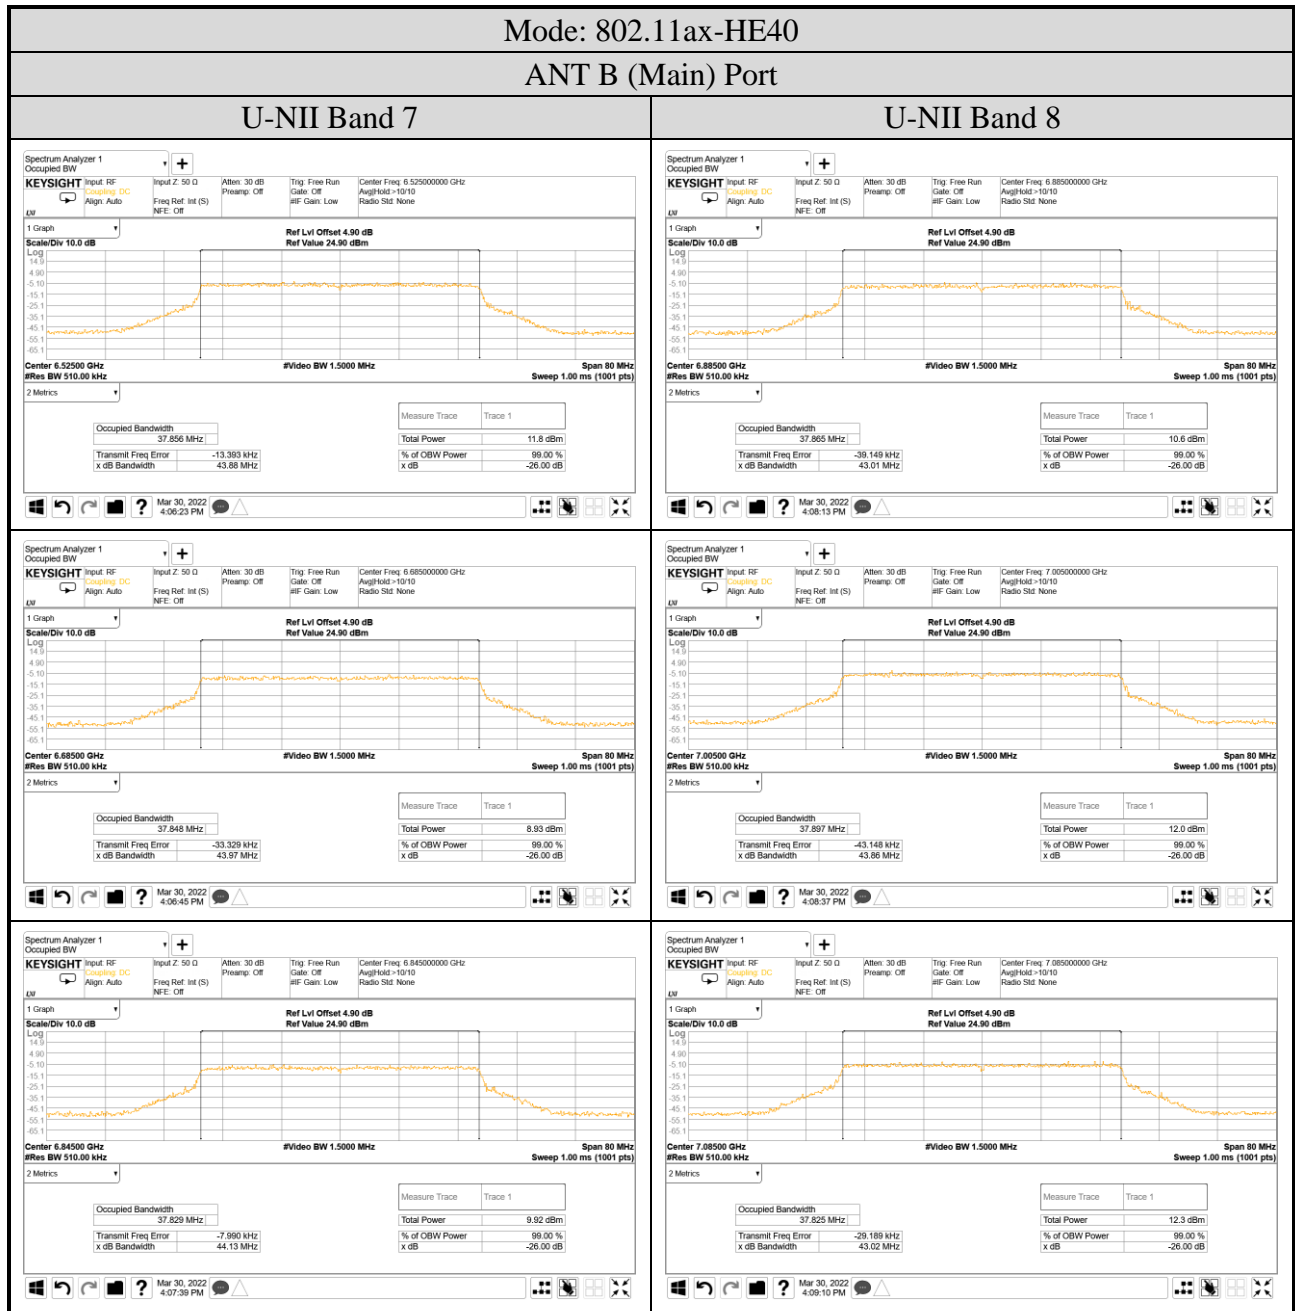

Audix Technology Corp.
 No. 491, Zhongfu Rd., Linkou Dist.,
 New Taipei City 244, Taiwan

Tel: +886 2 26099301
 Fax: +886 2 26099303

- For ANT B (Main) Port
- OFDM Modulation

● OFDMA Modulation

ANT B (Main) Port	
Tones: 26T	Tones: 242T
RU Index: 18	RU Index: S61
Mode: 802.11ax-HE80	Mode: 802.11ax-HE160
Centre Frequency: 7025MHz	Centre Frequency: 6985MHz
Tones: 52T	Tones: 484T
RU Index: 37	RU Index: S65
Mode: 802.11ax-HE40	Mode: 802.11ax-HE160
Centre Frequency: 7085MHz	Centre Frequency: 6985MHz
Tones: 106T	Tones: 996T
RU Index: 53	RU Index: 67
Mode: 802.11ax-HE40	Mode: 802.11ax-HE160
Centre Frequency: 7085MHz	Centre Frequency: 6985MHz