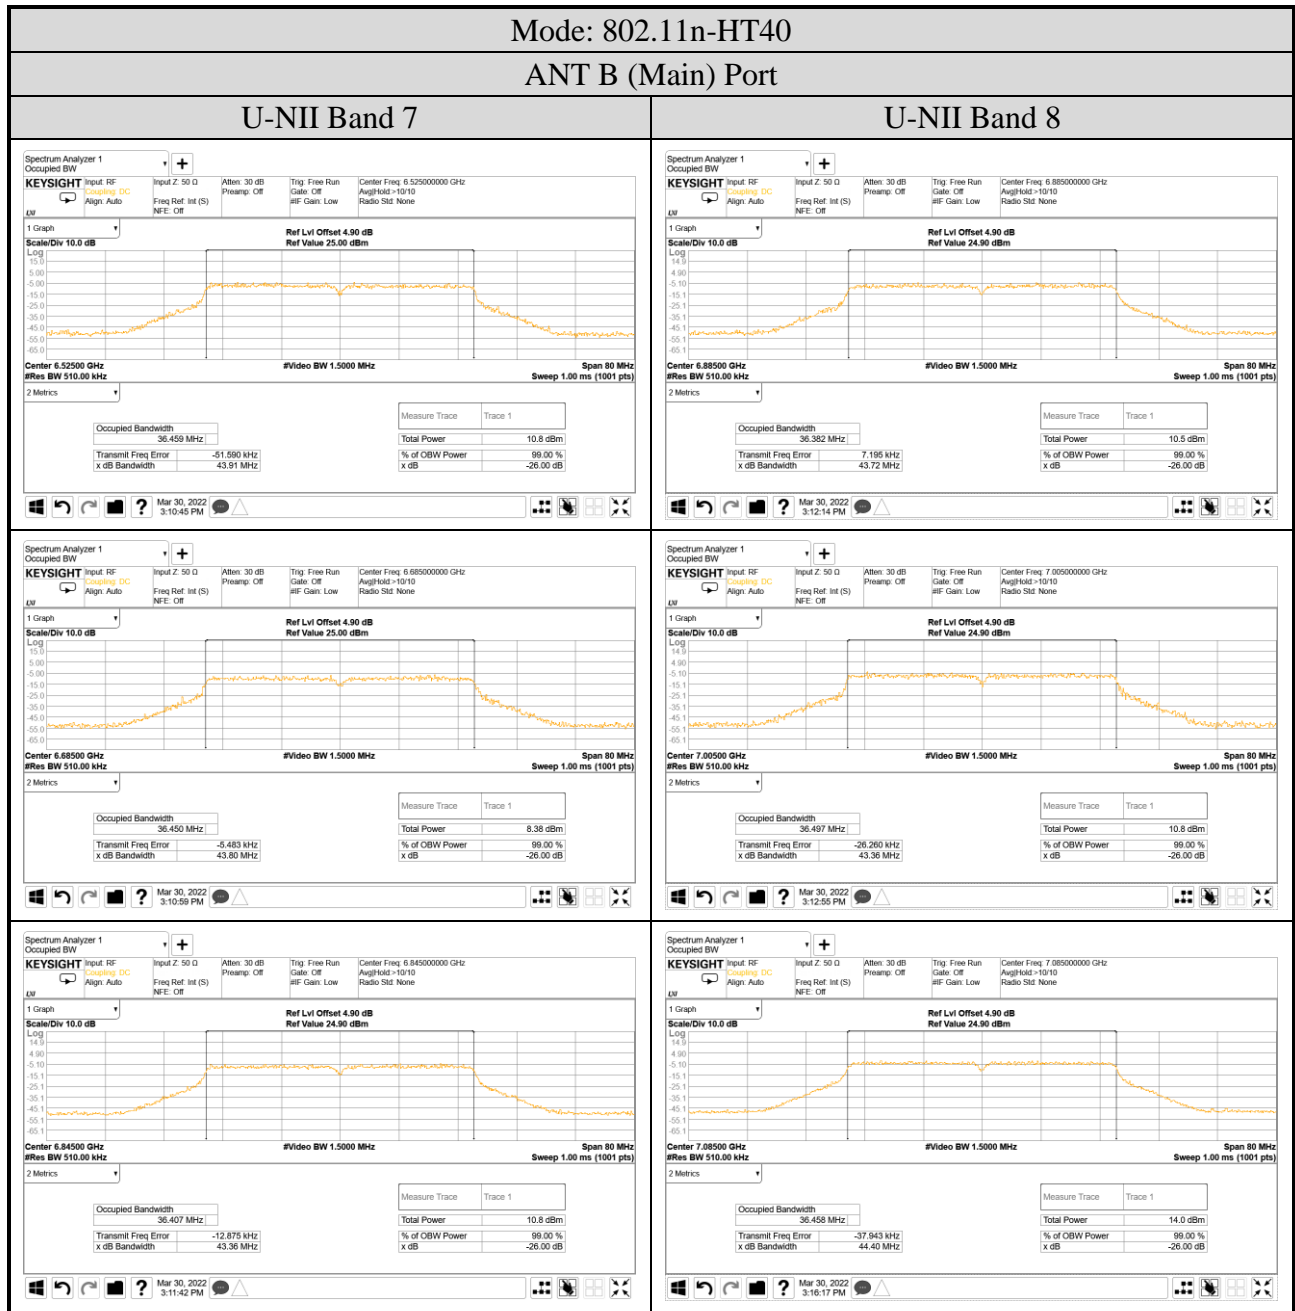

Audix Technology Corp.
 No. 491, Zhongfu Rd., Linkou Dist.,
 New Taipei City 244, Taiwan

Tel: +886 2 26099301
 Fax: +886 2 26099303

- For ANT B (Main) Port
- OFDM Modulation

● OFDMA Modulation

ANT B (Main) Port	
Tones: 26T	Tones: 242T
RU Index: 18	RU Index: S61
Mode: 802.11ax-HE80	Mode: 802.11ax-HE160
Centre Frequency: 7025MHz	Centre Frequency: 6985MHz
Tones: 52T	Tones: 484T
RU Index: 37	RU Index: S65
Mode: 802.11ax-HE40	Mode: 802.11ax-HE160
Centre Frequency: 7085MHz	Centre Frequency: 6985MHz
Tones: 106T	Tones: 996T
RU Index: 53	RU Index: 67
Mode: 802.11ax-HE40	Mode: 802.11ax-HE160
Centre Frequency: 7085MHz	Centre Frequency: 6985MHz