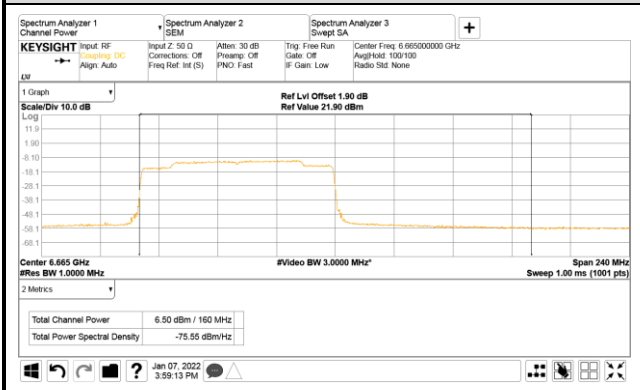

Tones: 996T
 RU Index 67
 802.11ax-HE160

U-NII Band 6

ANT A (AUX)

ANT B (Main)

U-NII Band 7

ANT A (AUX)

ANT B (Main)

Audix Technology Corp.
 No. 491, Zhongfu Rd., Linkou Dist.,
 New Taipei City244, Taiwan