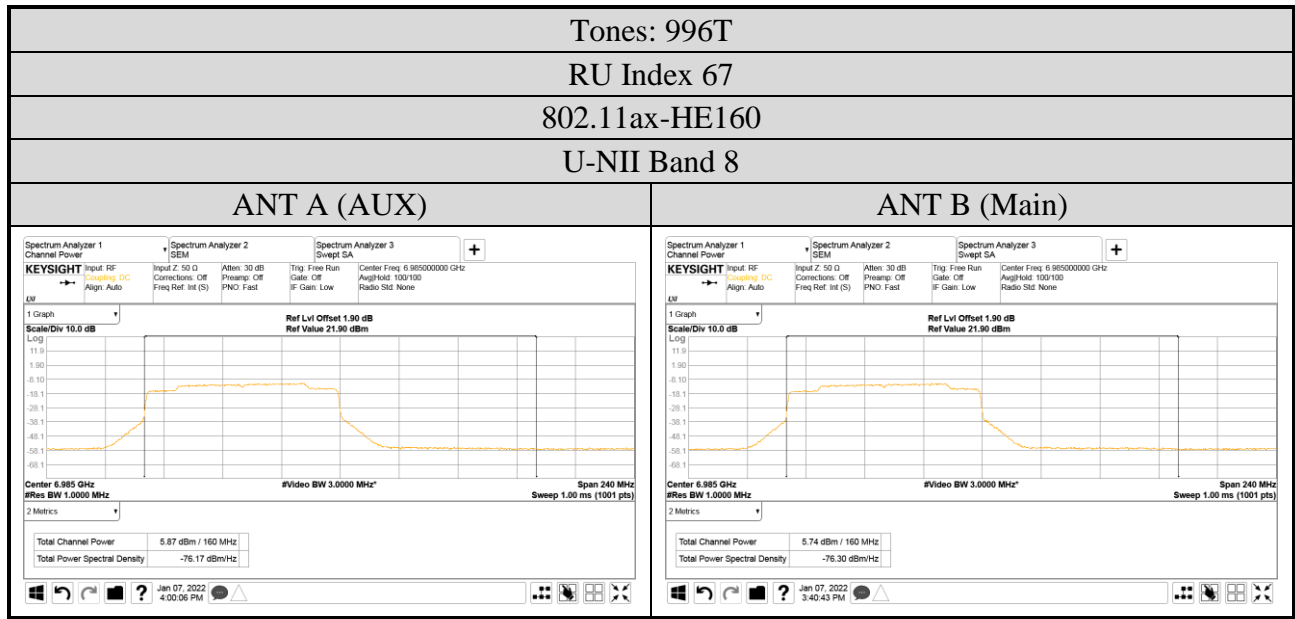

Tones: 996T
 RU Index 67
 802.11ax-HE160

U-NII Band 6

ANT A (AUX)

ANT B (Main)

U-NII Band 7

ANT A (AUX)

ANT B (Main)

Audix Technology Corp.
 No. 491, Zhongfu Rd., Linkou Dist.,
 New Taipei City244, Taiwan