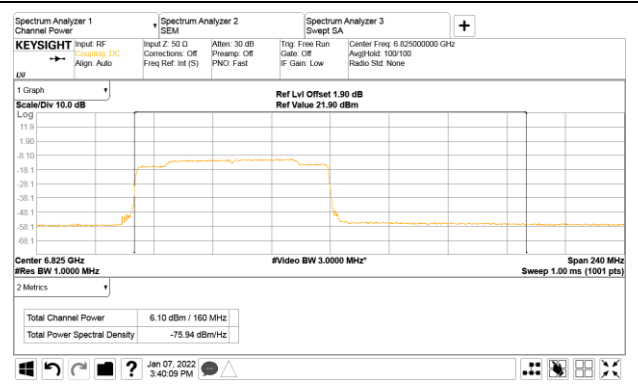

Tones: 996T
 RU Index 67
 802.11ax-HE160

U-NII Band 6

ANT A (AUX)

ANT B (Main)

U-NII Band 7

ANT A (AUX)

ANT B (Main)

Audix Technology Corp.
 No. 491, Zhongfu Rd., Linkou Dist.,
 New Taipei City244, Taiwan