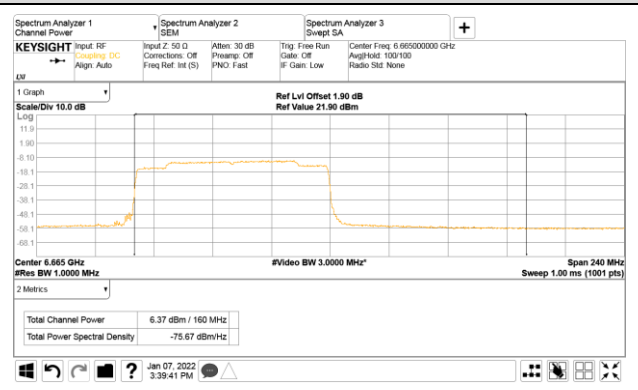

Tones: 996T
 RU Index 67
 802.11ax-HE160

U-NII Band 6

ANT A (AUX)

ANT B (Main)

U-NII Band 7

ANT A (AUX)

ANT B (Main)

Audix Technology Corp.
 No. 491, Zhongfu Rd., Linkou Dist.,
 New Taipei City244, Taiwan