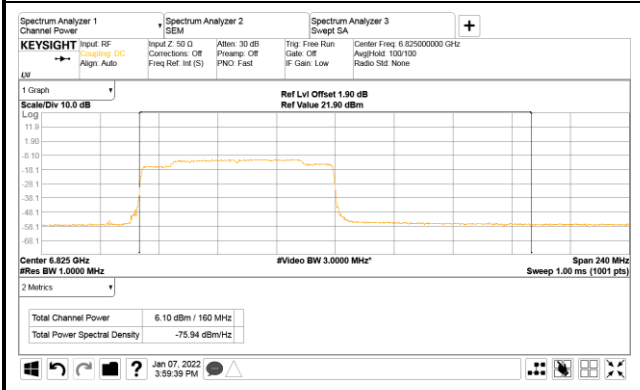

Tones: 996T
 RU Index 67
 802.11ax-HE160

U-NII Band 6

ANT A (AUX)

ANT B (Main)

U-NII Band 7

ANT A (AUX)

ANT B (Main)

Audix Technology Corp.
 No. 491, Zhongfu Rd., Linkou Dist.,
 New Taipei City244, Taiwan