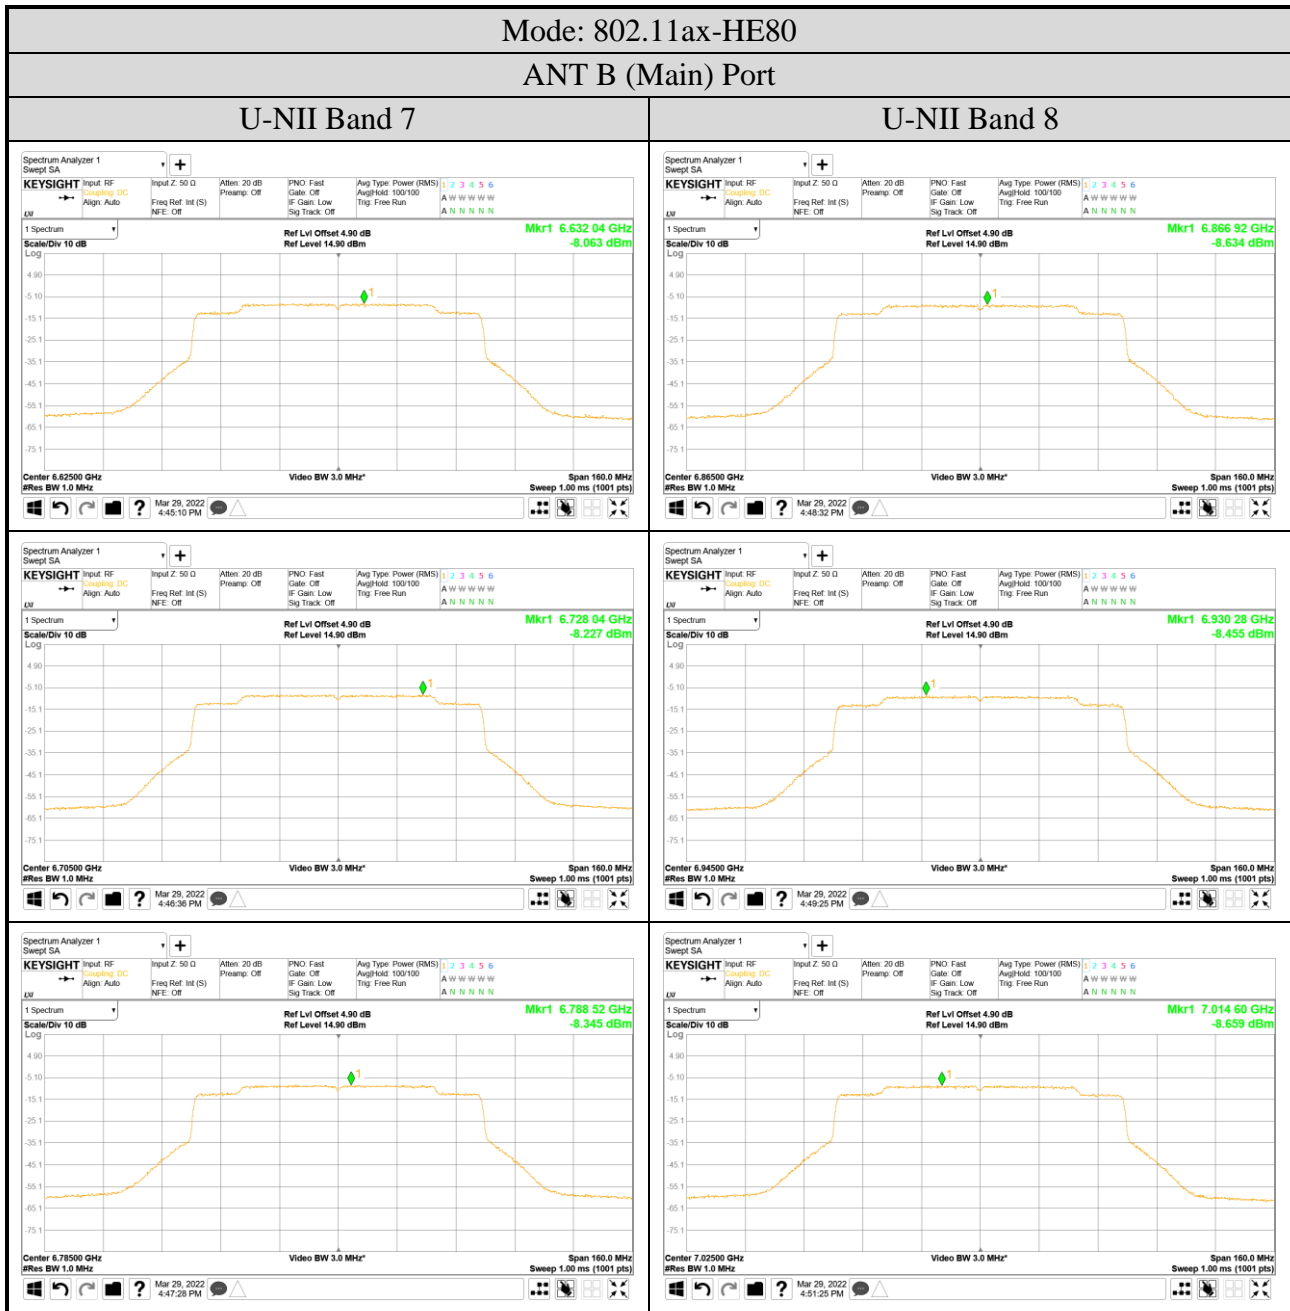

Audix Technology Corp.
 No. 491, Zhongfu Rd., Linkou Dist.,
 New Taipei City 244, Taiwan

Tel: +886 2 26099301
 Fax: +886 2 26099303

- For ANT B (Main) Port
- OFDM Modulation

● OFDMA Modulation

ANT B (Main) Port	
Tones: 26T	Tones: 242T
RU Index: 18	RU Index: S61
Mode: 802.11ax-HE80	Mode: 802.11ax-HE160
Centre Frequency: 7025MHz	Centre Frequency: 6985MHz
Tones: 52T	Tones: 484T
RU Index: 37	RU Index: S65
Mode: 802.11ax-HE40	Mode: 802.11ax-HE160
Centre Frequency: 7085MHz	Centre Frequency: 6985MHz
Tones: 106T	Tones: 996T
RU Index: 53	RU Index: 67
Mode: 802.11ax-HE40	Mode: 802.11ax-HE160
Centre Frequency: 7085MHz	Centre Frequency: 6985MHz