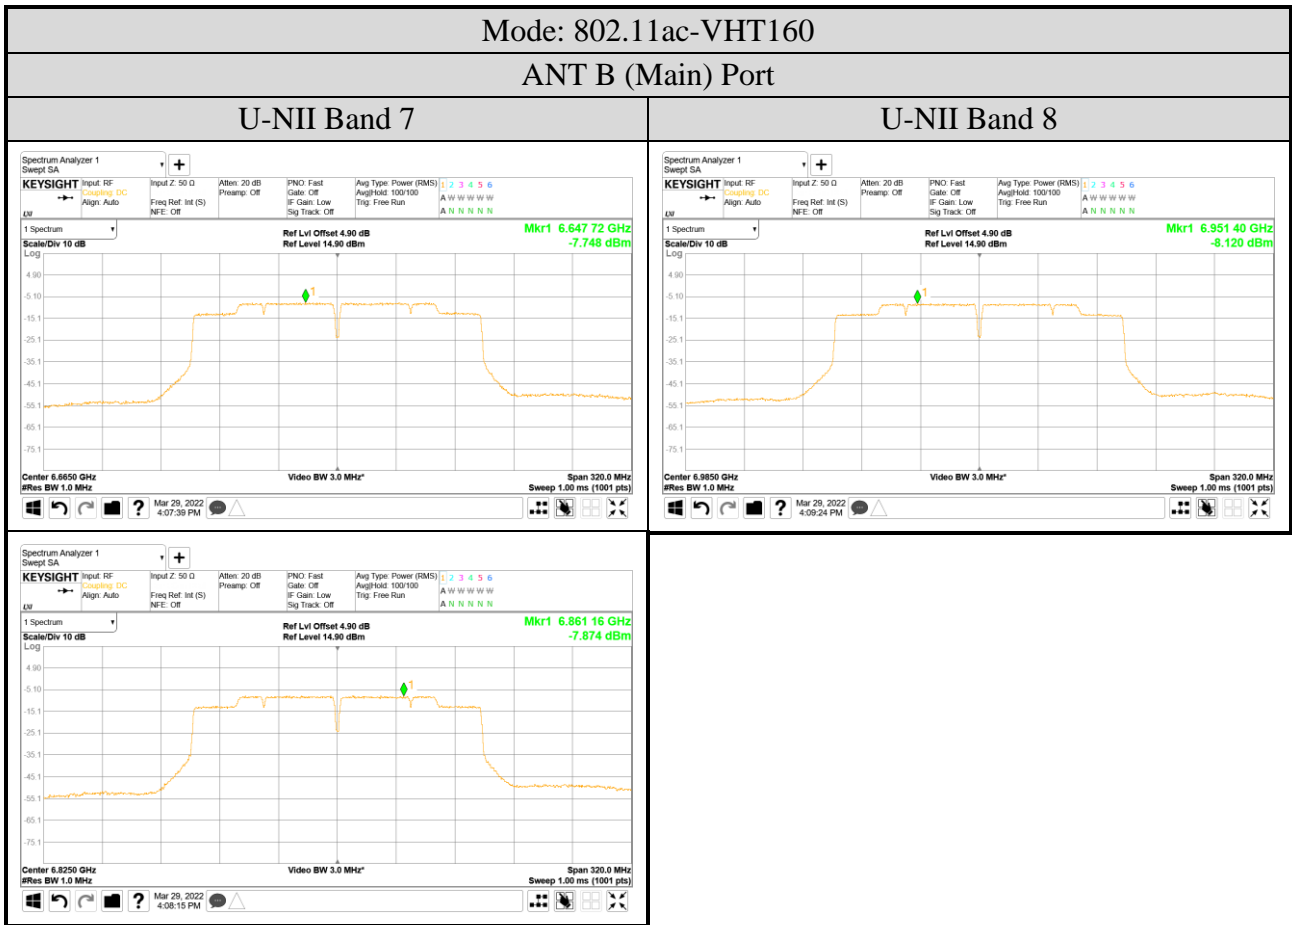

Audix Technology Corp.
 No. 491, Zhongfu Rd., Linkou Dist.,
 New Taipei City 244, Taiwan

Tel: +886 2 26099301
 Fax: +886 2 26099303

- For ANT B (Main) Port
- OFDM Modulation

● OFDMA Modulation

ANT B (Main) Port	
Tones: 26T	Tones: 242T
RU Index: 18	RU Index: S61
Mode: 802.11ax-HE80	Mode: 802.11ax-HE160
Centre Frequency: 7025MHz	Centre Frequency: 6985MHz
Tones: 52T	Tones: 484T
RU Index: 37	RU Index: S65
Mode: 802.11ax-HE40	Mode: 802.11ax-HE160
Centre Frequency: 7085MHz	Centre Frequency: 6985MHz
Tones: 106T	Tones: 996T
RU Index: 53	RU Index: 67
Mode: 802.11ax-HE40	Mode: 802.11ax-HE160
Centre Frequency: 7085MHz	Centre Frequency: 6985MHz