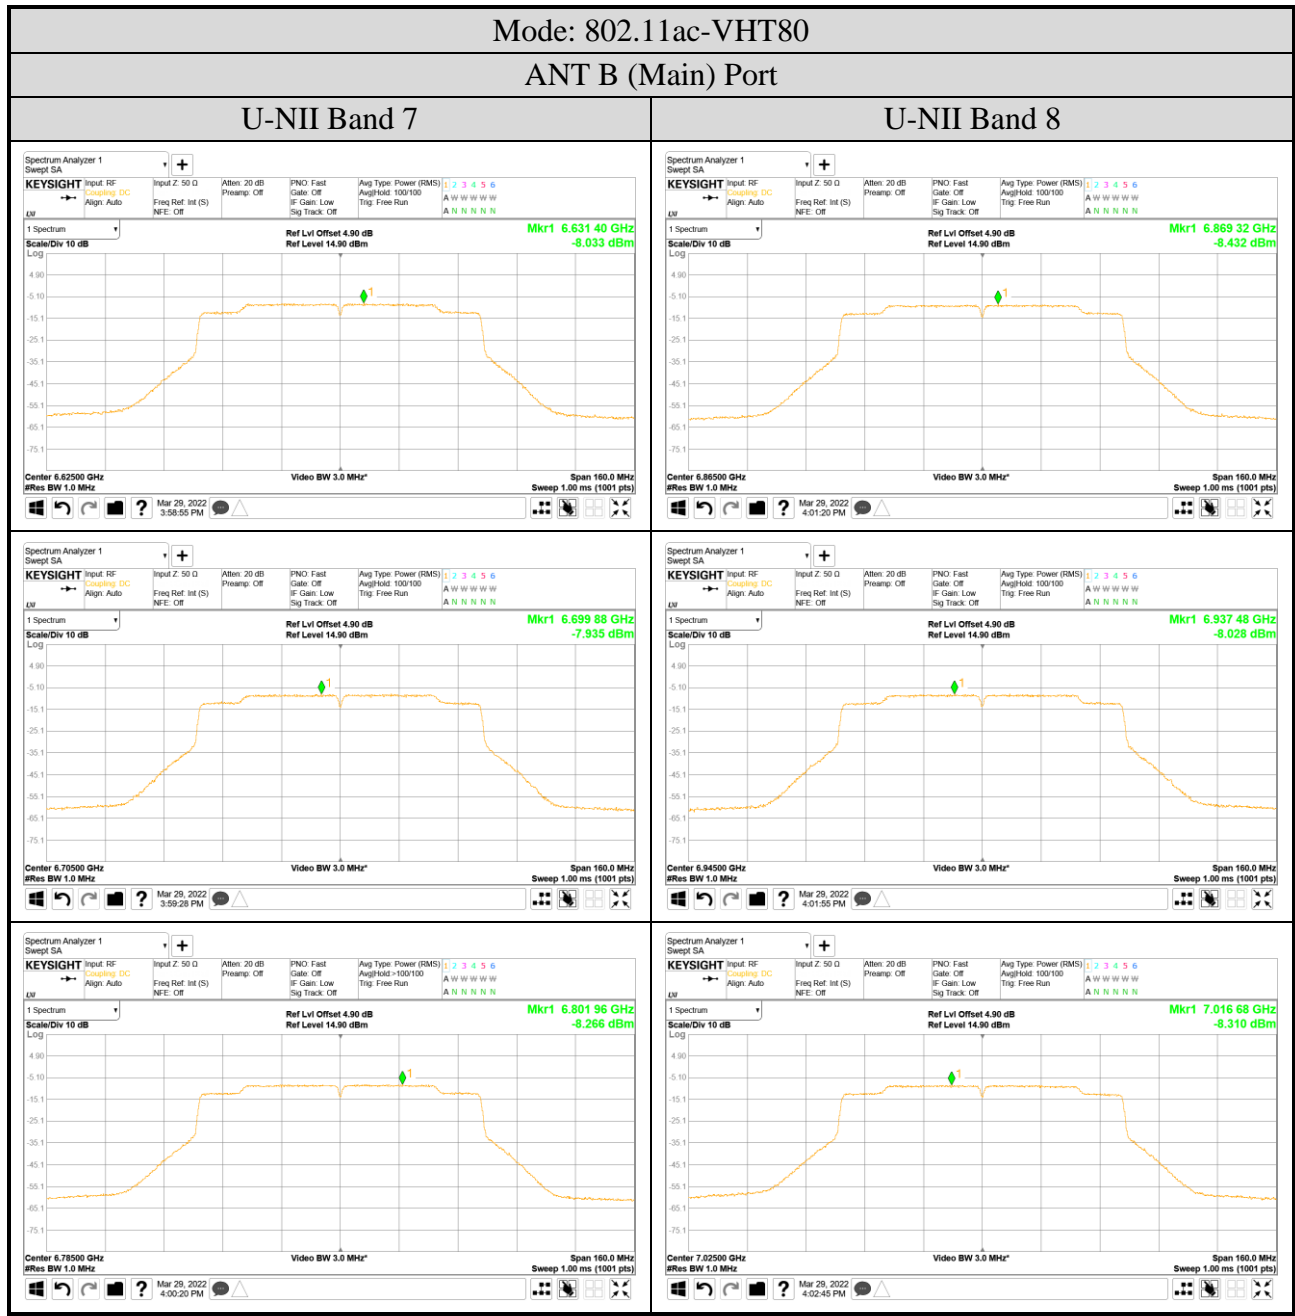

Audix Technology Corp.
 No. 491, Zhongfu Rd., Linkou Dist.,
 New Taipei City 244, Taiwan

Tel: +886 2 26099301
 Fax: +886 2 26099303

- For ANT B (Main) Port
- OFDM Modulation

● OFDMA Modulation

ANT B (Main) Port	
Tones: 26T	Tones: 242T
RU Index: 18	RU Index: S61
Mode: 802.11ax-HE80	Mode: 802.11ax-HE160
Centre Frequency: 7025MHz	Centre Frequency: 6985MHz
Tones: 52T	Tones: 484T
RU Index: 37	RU Index: S65
Mode: 802.11ax-HE40	Mode: 802.11ax-HE160
Centre Frequency: 7085MHz	Centre Frequency: 6985MHz
Tones: 106T	Tones: 996T
RU Index: 53	RU Index: 67
Mode: 802.11ax-HE40	Mode: 802.11ax-HE160
Centre Frequency: 7085MHz	Centre Frequency: 6985MHz