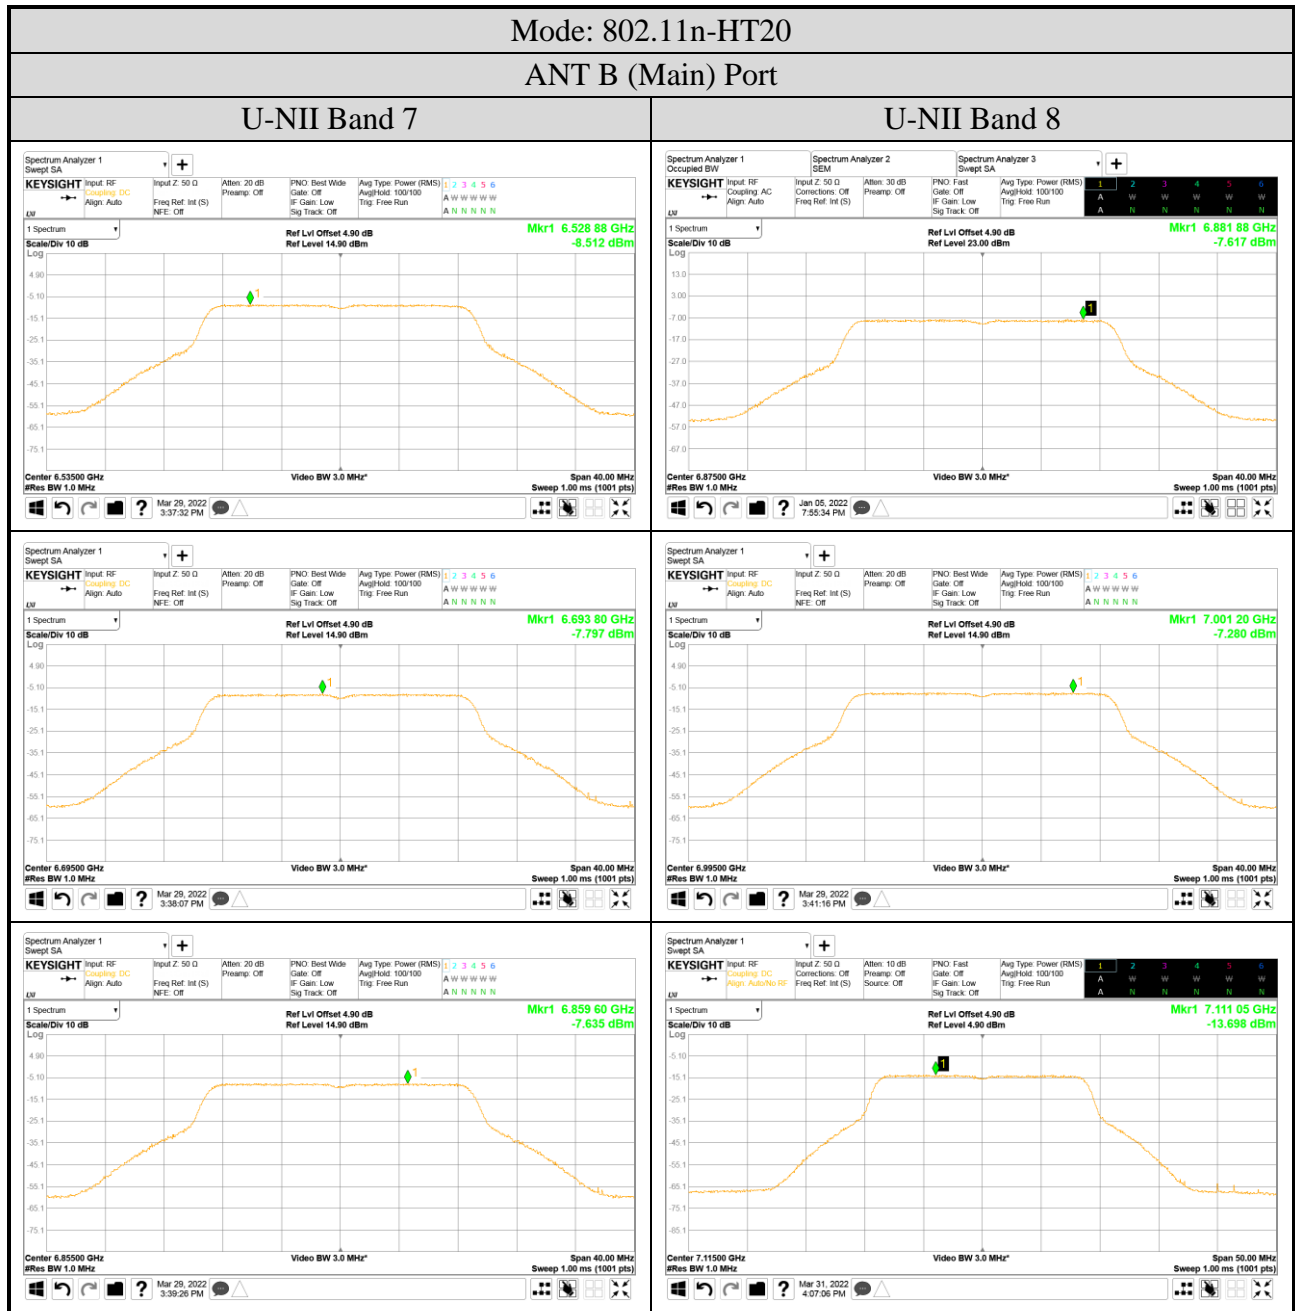

Audix Technology Corp.
 No. 491, Zhongfu Rd., Linkou Dist.,
 New Taipei City 244, Taiwan

Tel: +886 2 26099301
 Fax: +886 2 26099303

- For ANT B (Main) Port
- OFDM Modulation

● OFDMA Modulation

ANT B (Main) Port	
Tones: 26T	Tones: 242T
RU Index: 18	RU Index: S61
Mode: 802.11ax-HE80	Mode: 802.11ax-HE160
Centre Frequency: 7025MHz	Centre Frequency: 6985MHz
Tones: 52T	Tones: 484T
RU Index: 37	RU Index: S65
Mode: 802.11ax-HE40	Mode: 802.11ax-HE160
Centre Frequency: 7085MHz	Centre Frequency: 6985MHz
Tones: 106T	Tones: 996T
RU Index: 53	RU Index: 67
Mode: 802.11ax-HE40	Mode: 802.11ax-HE160
Centre Frequency: 7085MHz	Centre Frequency: 6985MHz