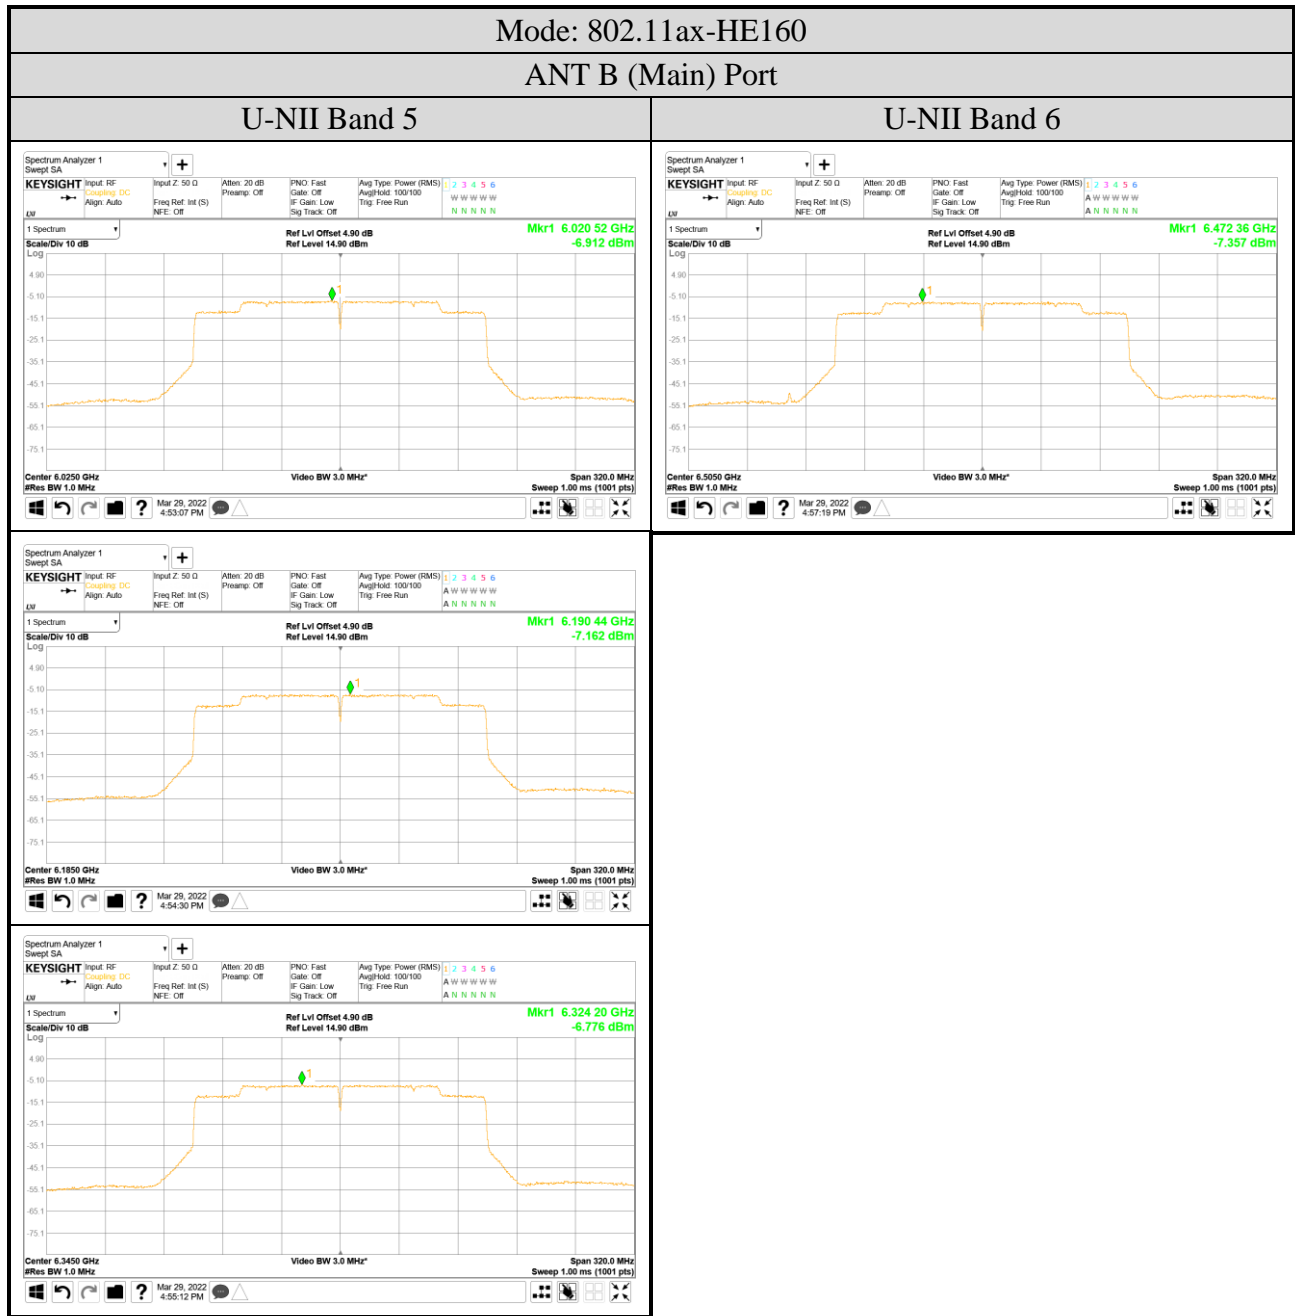

Audix Technology Corp.
 No. 491, Zhongfu Rd., Linkou Dist.,
 New Taipei City 244, Taiwan

Tel: +886 2 26099301
 Fax: +886 2 26099303

- For ANT B (Main) Port
- OFDM Modulation

● OFDMA Modulation

ANT B (Main) Port	
Tones: 26T	Tones: 242T
RU Index: 18	RU Index: S61
Mode: 802.11ax-HE80	Mode: 802.11ax-HE160
Centre Frequency: 7025MHz	Centre Frequency: 6985MHz
Tones: 52T	Tones: 484T
RU Index: 37	RU Index: S65
Mode: 802.11ax-HE40	Mode: 802.11ax-HE160
Centre Frequency: 7085MHz	Centre Frequency: 6985MHz
Tones: 106T	Tones: 996T
RU Index: 53	RU Index: 67
Mode: 802.11ax-HE40	Mode: 802.11ax-HE160
Centre Frequency: 7085MHz	Centre Frequency: 6985MHz