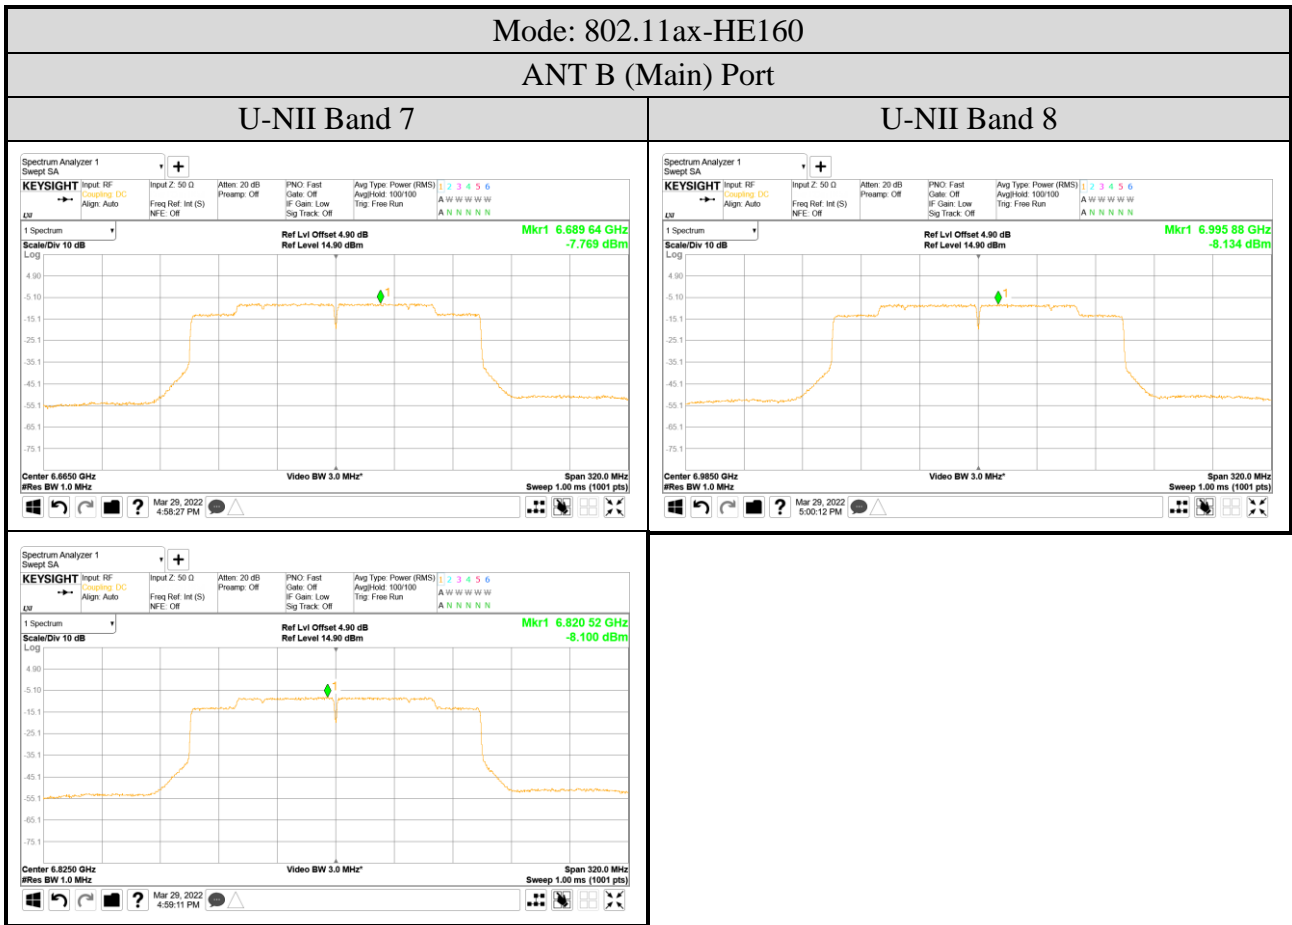

Audix Technology Corp.
 No. 491, Zhongfu Rd., Linkou Dist.,
 New Taipei City 244, Taiwan

Tel: +886 2 26099301
 Fax: +886 2 26099303

- For ANT B (Main) Port
- OFDM Modulation

● OFDMA Modulation

ANT B (Main) Port	
Tones: 26T	Tones: 242T
RU Index: 18	RU Index: S61
Mode: 802.11ax-HE80	Mode: 802.11ax-HE160
Centre Frequency: 7025MHz	Centre Frequency: 6985MHz
Tones: 52T	Tones: 484T
RU Index: 37	RU Index: S65
Mode: 802.11ax-HE40	Mode: 802.11ax-HE160
Centre Frequency: 7085MHz	Centre Frequency: 6985MHz
Tones: 106T	Tones: 996T
RU Index: 53	RU Index: 67
Mode: 802.11ax-HE40	Mode: 802.11ax-HE160
Centre Frequency: 7085MHz	Centre Frequency: 6985MHz