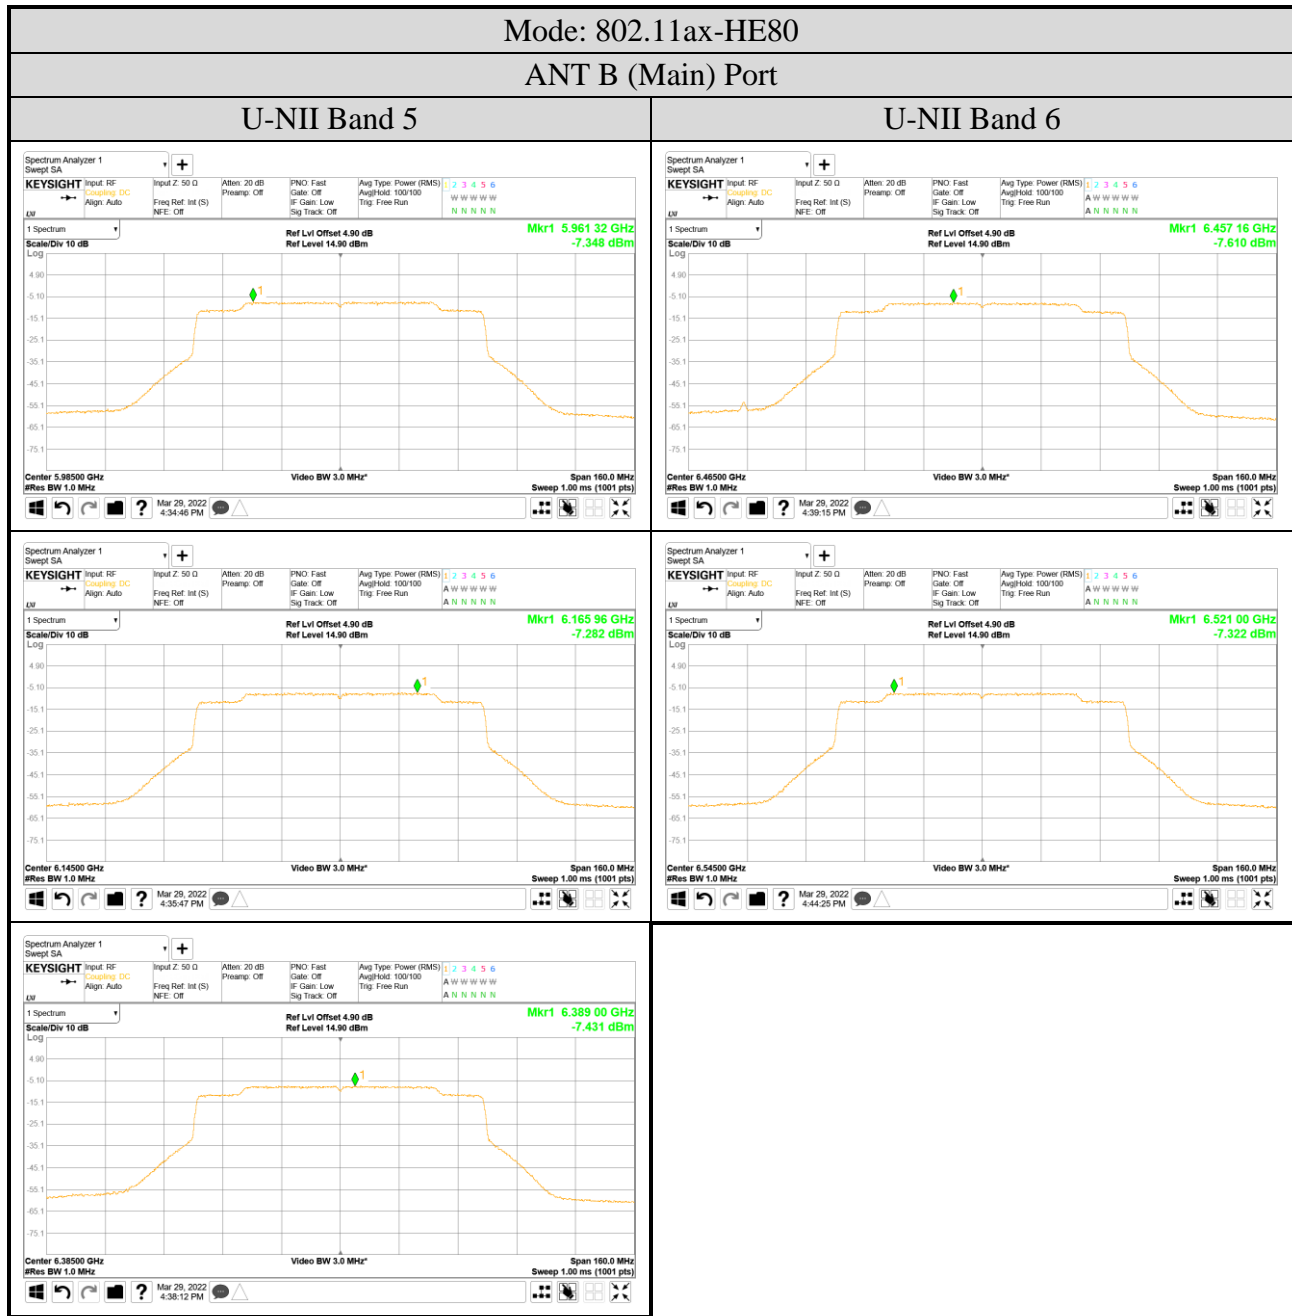

Audix Technology Corp.
 No. 491, Zhongfu Rd., Linkou Dist.,
 New Taipei City 244, Taiwan

Tel: +886 2 26099301
 Fax: +886 2 26099303

- For ANT B (Main) Port
- OFDM Modulation

● OFDMA Modulation

ANT B (Main) Port	
Tones: 26T	Tones: 242T
RU Index: 18	RU Index: S61
Mode: 802.11ax-HE80	Mode: 802.11ax-HE160
Centre Frequency: 7025MHz	Centre Frequency: 6985MHz
Tones: 52T	Tones: 484T
RU Index: 37	RU Index: S65
Mode: 802.11ax-HE40	Mode: 802.11ax-HE160
Centre Frequency: 7085MHz	Centre Frequency: 6985MHz
Tones: 106T	Tones: 996T
RU Index: 53	RU Index: 67
Mode: 802.11ax-HE40	Mode: 802.11ax-HE160
Centre Frequency: 7085MHz	Centre Frequency: 6985MHz