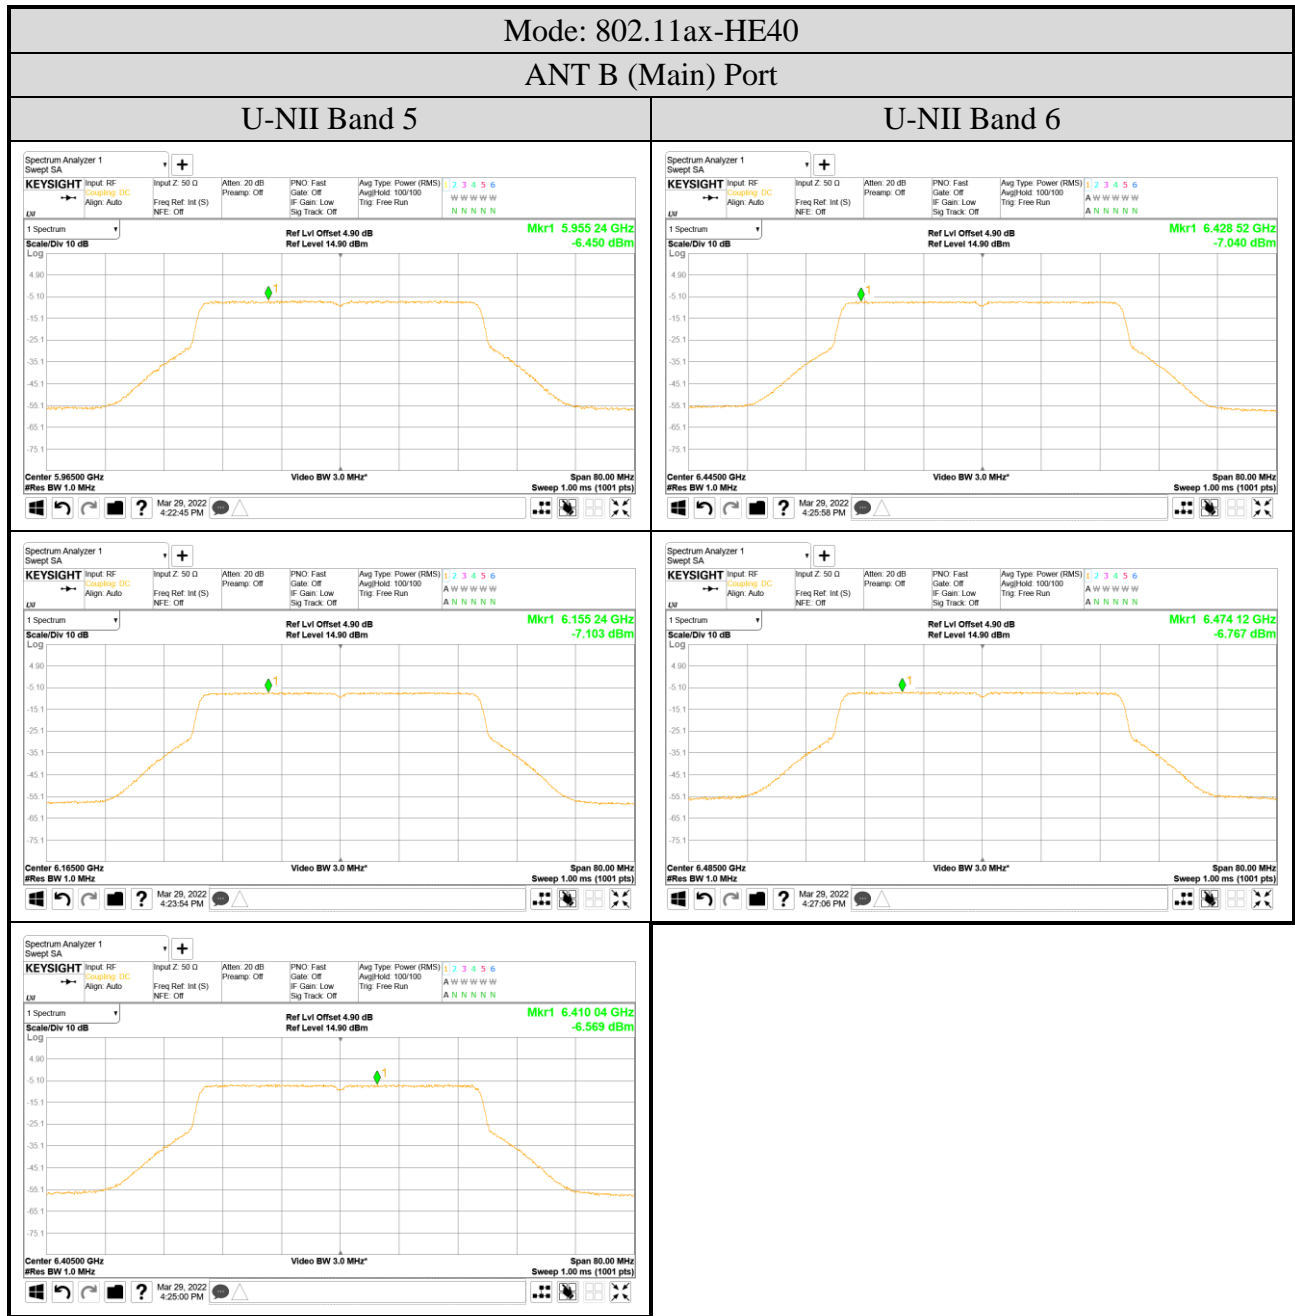

Audix Technology Corp.
 No. 491, Zhongfu Rd., Linkou Dist.,
 New Taipei City 244, Taiwan

Tel: +886 2 26099301
 Fax: +886 2 26099303

- For ANT B (Main) Port
- OFDM Modulation

● OFDMA Modulation

ANT B (Main) Port	
Tones: 26T	Tones: 242T
RU Index: 18	RU Index: S61
Mode: 802.11ax-HE80	Mode: 802.11ax-HE160
Centre Frequency: 7025MHz	Centre Frequency: 6985MHz
Tones: 52T	Tones: 484T
RU Index: 37	RU Index: S65
Mode: 802.11ax-HE40	Mode: 802.11ax-HE160
Centre Frequency: 7085MHz	Centre Frequency: 6985MHz
Tones: 106T	Tones: 996T
RU Index: 53	RU Index: 67
Mode: 802.11ax-HE40	Mode: 802.11ax-HE160
Centre Frequency: 7085MHz	Centre Frequency: 6985MHz