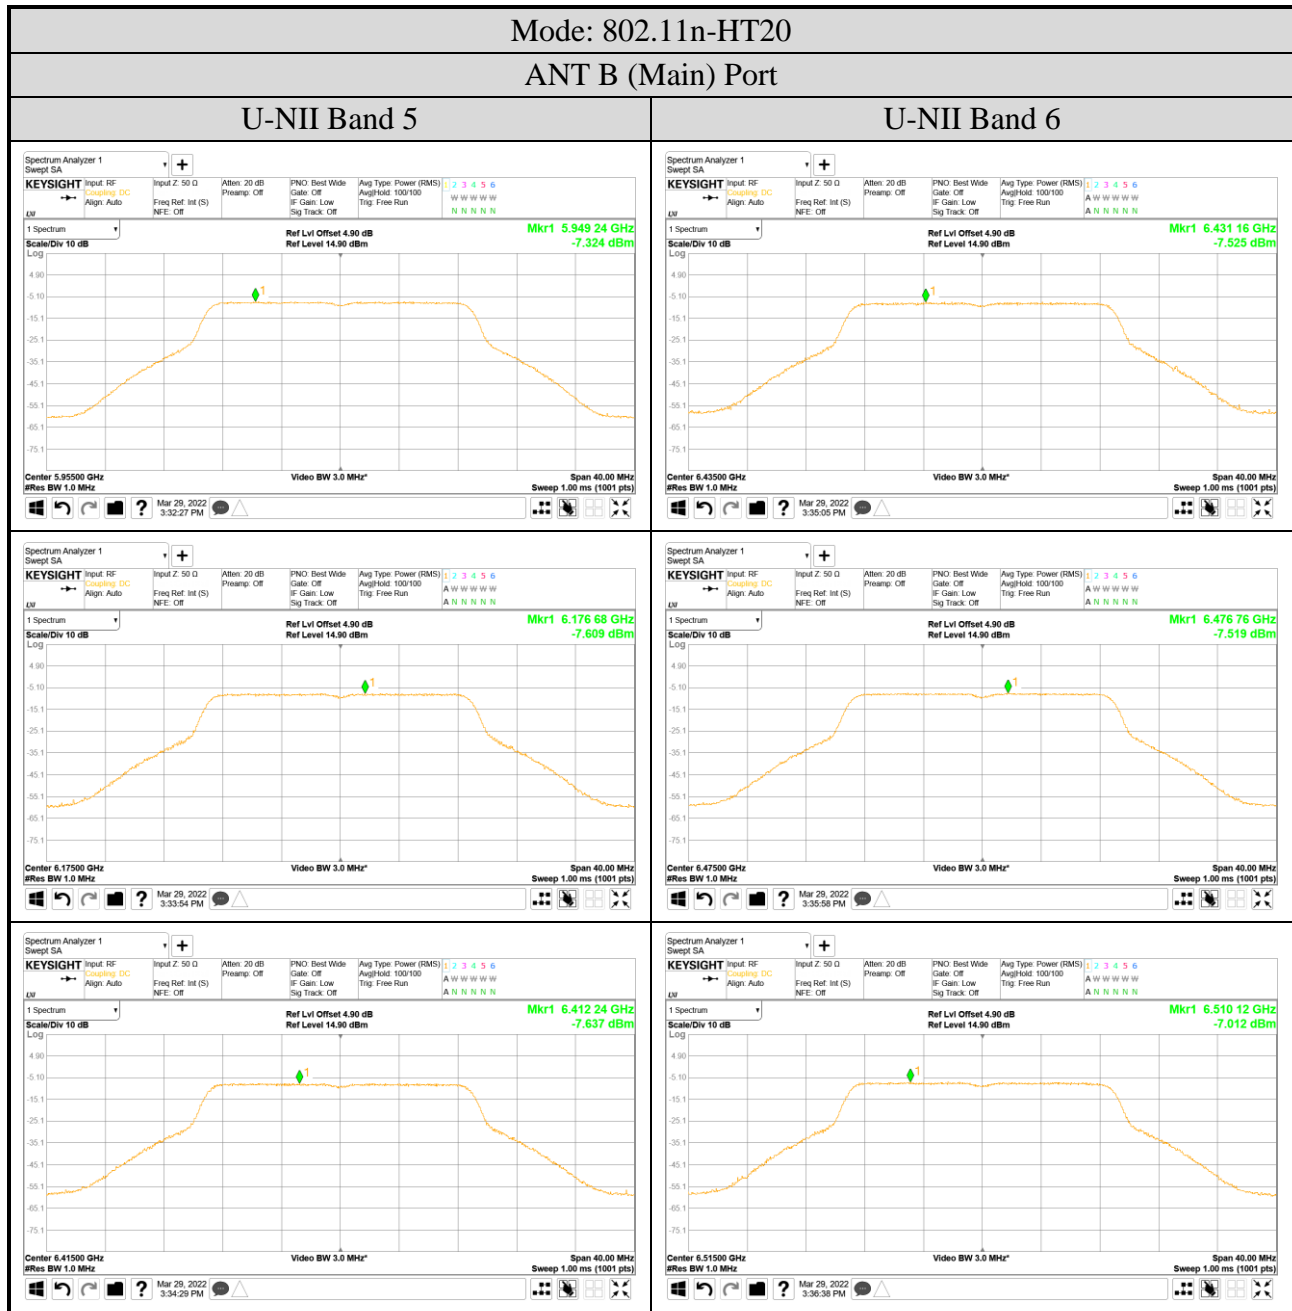

Audix Technology Corp.
 No. 491, Zhongfu Rd., Linkou Dist.,
 New Taipei City 244, Taiwan

Tel: +886 2 26099301
 Fax: +886 2 26099303

- For ANT B (Main) Port
- OFDM Modulation

● OFDMA Modulation

ANT B (Main) Port	
Tones: 26T	Tones: 242T
RU Index: 18	RU Index: S61
Mode: 802.11ax-HE80	Mode: 802.11ax-HE160
Centre Frequency: 7025MHz	Centre Frequency: 6985MHz
Tones: 52T	Tones: 484T
RU Index: 37	RU Index: S65
Mode: 802.11ax-HE40	Mode: 802.11ax-HE160
Centre Frequency: 7085MHz	Centre Frequency: 6985MHz
Tones: 106T	Tones: 996T
RU Index: 53	RU Index: 67
Mode: 802.11ax-HE40	Mode: 802.11ax-HE160
Centre Frequency: 7085MHz	Centre Frequency: 6985MHz