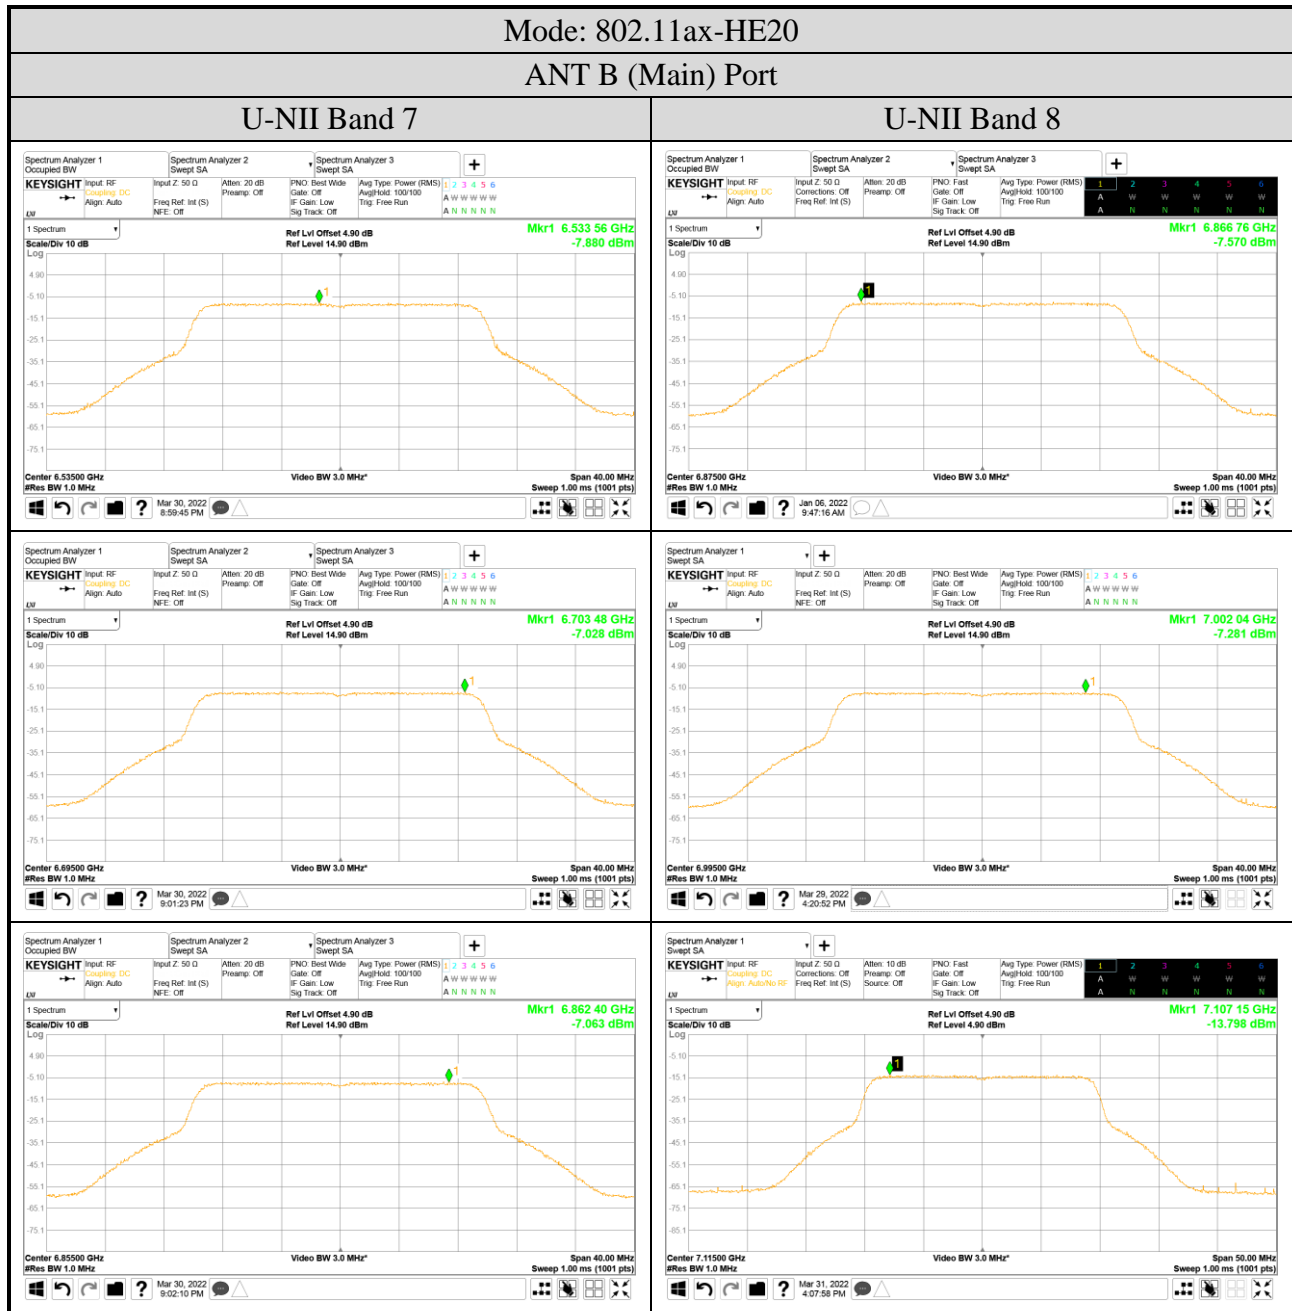

Audix Technology Corp.
 No. 491, Zhongfu Rd., Linkou Dist.,
 New Taipei City 244, Taiwan

Tel: +886 2 26099301
 Fax: +886 2 26099303

- For ANT B (Main) Port
- OFDM Modulation

● OFDMA Modulation

ANT B (Main) Port	
Tones: 26T	Tones: 242T
RU Index: 18	RU Index: S61
Mode: 802.11ax-HE80	Mode: 802.11ax-HE160
Centre Frequency: 7025MHz	Centre Frequency: 6985MHz
Tones: 52T	Tones: 484T
RU Index: 37	RU Index: S65
Mode: 802.11ax-HE40	Mode: 802.11ax-HE160
Centre Frequency: 7085MHz	Centre Frequency: 6985MHz
Tones: 106T	Tones: 996T
RU Index: 53	RU Index: 67
Mode: 802.11ax-HE40	Mode: 802.11ax-HE160
Centre Frequency: 7085MHz	Centre Frequency: 6985MHz