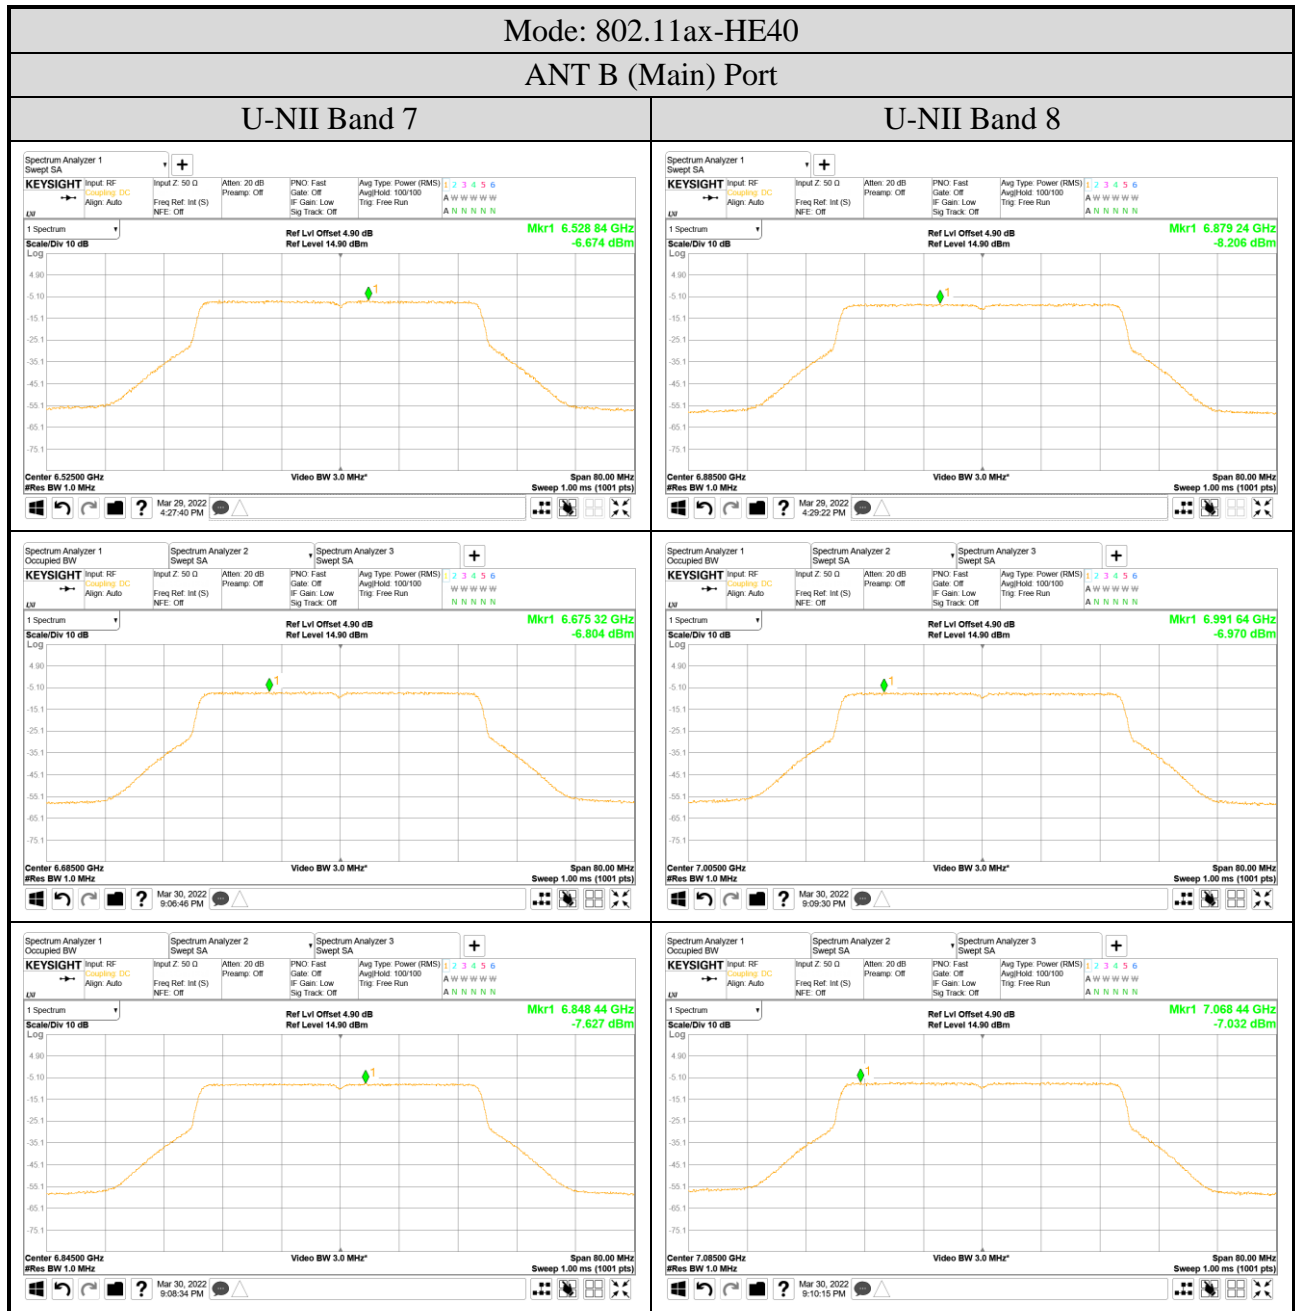

Audix Technology Corp.
 No. 491, Zhongfu Rd., Linkou Dist.,
 New Taipei City 244, Taiwan

Tel: +886 2 26099301
 Fax: +886 2 26099303

- For ANT B (Main) Port
- OFDM Modulation

● OFDMA Modulation

ANT B (Main) Port	
Tones: 26T	Tones: 242T
RU Index: 18	RU Index: S61
Mode: 802.11ax-HE80	Mode: 802.11ax-HE160
Centre Frequency: 7025MHz	Centre Frequency: 6985MHz
Tones: 52T	Tones: 484T
RU Index: 37	RU Index: S65
Mode: 802.11ax-HE40	Mode: 802.11ax-HE160
Centre Frequency: 7085MHz	Centre Frequency: 6985MHz
Tones: 106T	Tones: 996T
RU Index: 53	RU Index: 67
Mode: 802.11ax-HE40	Mode: 802.11ax-HE160
Centre Frequency: 7085MHz	Centre Frequency: 6985MHz