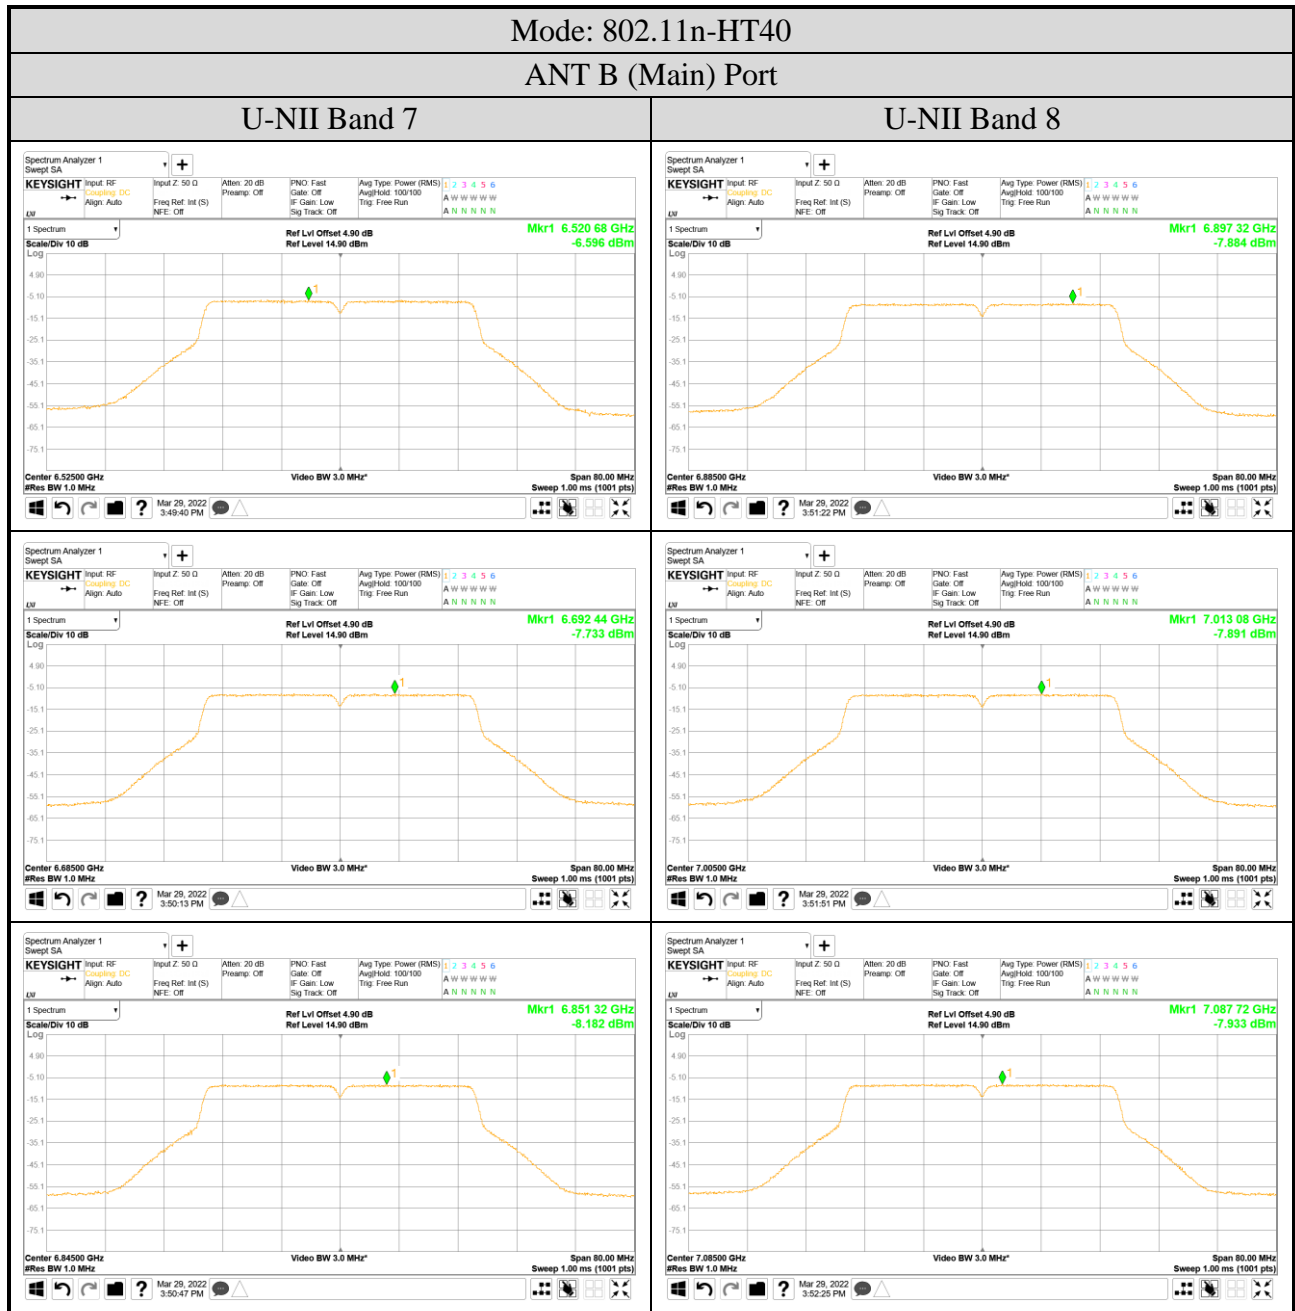

Audix Technology Corp.
 No. 491, Zhongfu Rd., Linkou Dist.,
 New Taipei City 244, Taiwan

Tel: +886 2 26099301
 Fax: +886 2 26099303

- For ANT B (Main) Port
- OFDM Modulation

● OFDMA Modulation

ANT B (Main) Port	
Tones: 26T	Tones: 242T
RU Index: 18	RU Index: S61
Mode: 802.11ax-HE80	Mode: 802.11ax-HE160
Centre Frequency: 7025MHz	Centre Frequency: 6985MHz
Tones: 52T	Tones: 484T
RU Index: 37	RU Index: S65
Mode: 802.11ax-HE40	Mode: 802.11ax-HE160
Centre Frequency: 7085MHz	Centre Frequency: 6985MHz
Tones: 106T	Tones: 996T
RU Index: 53	RU Index: 67
Mode: 802.11ax-HE40	Mode: 802.11ax-HE160
Centre Frequency: 7085MHz	Centre Frequency: 6985MHz