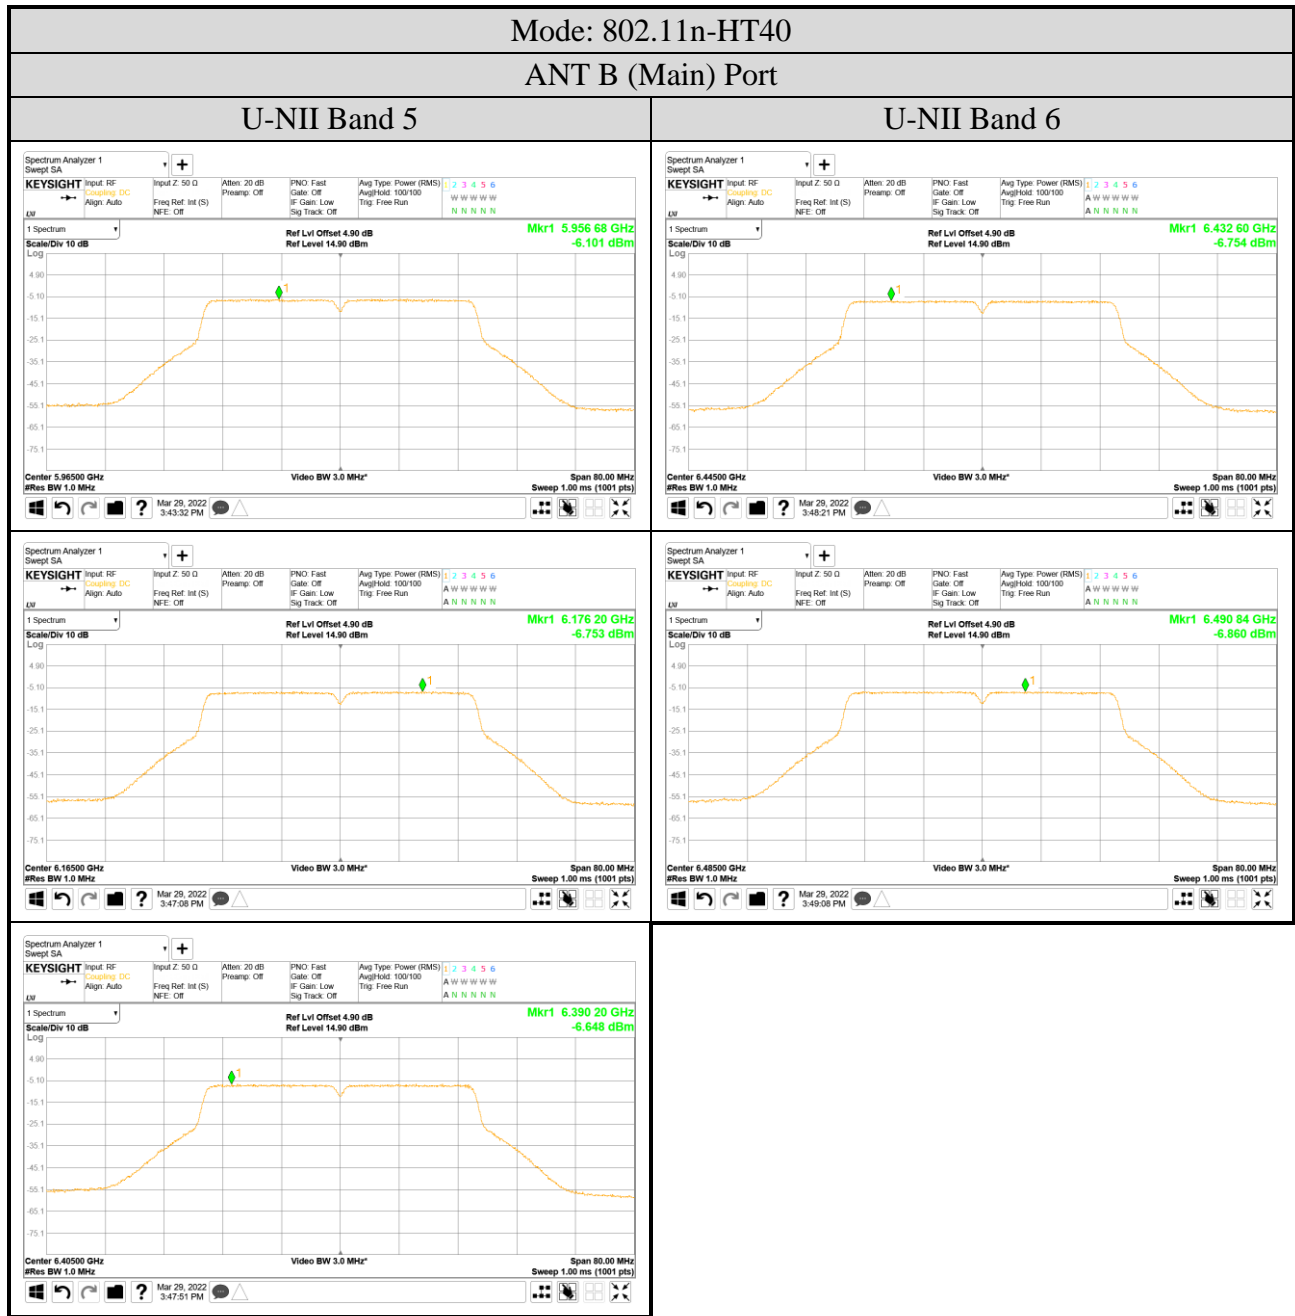

Audix Technology Corp.
 No. 491, Zhongfu Rd., Linkou Dist.,
 New Taipei City 244, Taiwan

Tel: +886 2 26099301
 Fax: +886 2 26099303

- For ANT B (Main) Port
- OFDM Modulation

● OFDMA Modulation

ANT B (Main) Port	
Tones: 26T	Tones: 242T
RU Index: 18	RU Index: S61
Mode: 802.11ax-HE80	Mode: 802.11ax-HE160
Centre Frequency: 7025MHz	Centre Frequency: 6985MHz
Tones: 52T	Tones: 484T
RU Index: 37	RU Index: S65
Mode: 802.11ax-HE40	Mode: 802.11ax-HE160
Centre Frequency: 7085MHz	Centre Frequency: 6985MHz
Tones: 106T	Tones: 996T
RU Index: 53	RU Index: 67
Mode: 802.11ax-HE40	Mode: 802.11ax-HE160
Centre Frequency: 7085MHz	Centre Frequency: 6985MHz