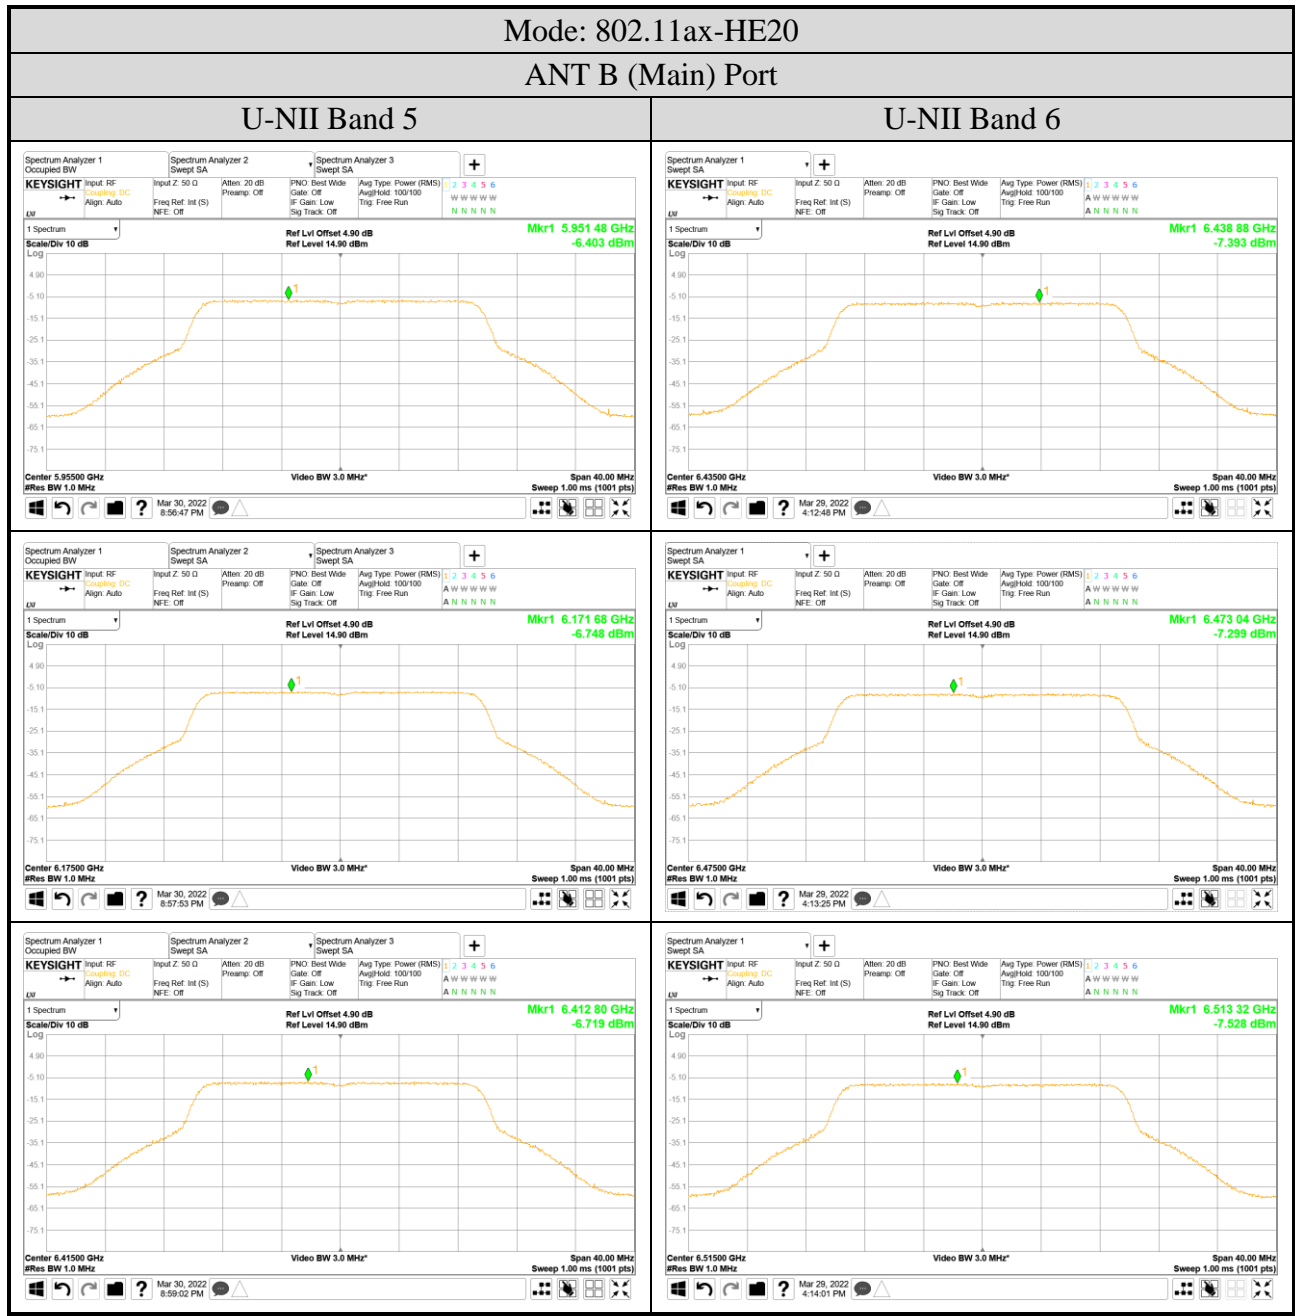

Audix Technology Corp.
 No. 491, Zhongfu Rd., Linkou Dist.,
 New Taipei City 244, Taiwan

Tel: +886 2 26099301
 Fax: +886 2 26099303

- For ANT B (Main) Port
- OFDM Modulation

● OFDMA Modulation

ANT B (Main) Port	
Tones: 26T	Tones: 242T
RU Index: 18	RU Index: S61
Mode: 802.11ax-HE80	Mode: 802.11ax-HE160
Centre Frequency: 7025MHz	Centre Frequency: 6985MHz
Tones: 52T	Tones: 484T
RU Index: 37	RU Index: S65
Mode: 802.11ax-HE40	Mode: 802.11ax-HE160
Centre Frequency: 7085MHz	Centre Frequency: 6985MHz
Tones: 106T	Tones: 996T
RU Index: 53	RU Index: 67
Mode: 802.11ax-HE40	Mode: 802.11ax-HE160
Centre Frequency: 7085MHz	Centre Frequency: 6985MHz