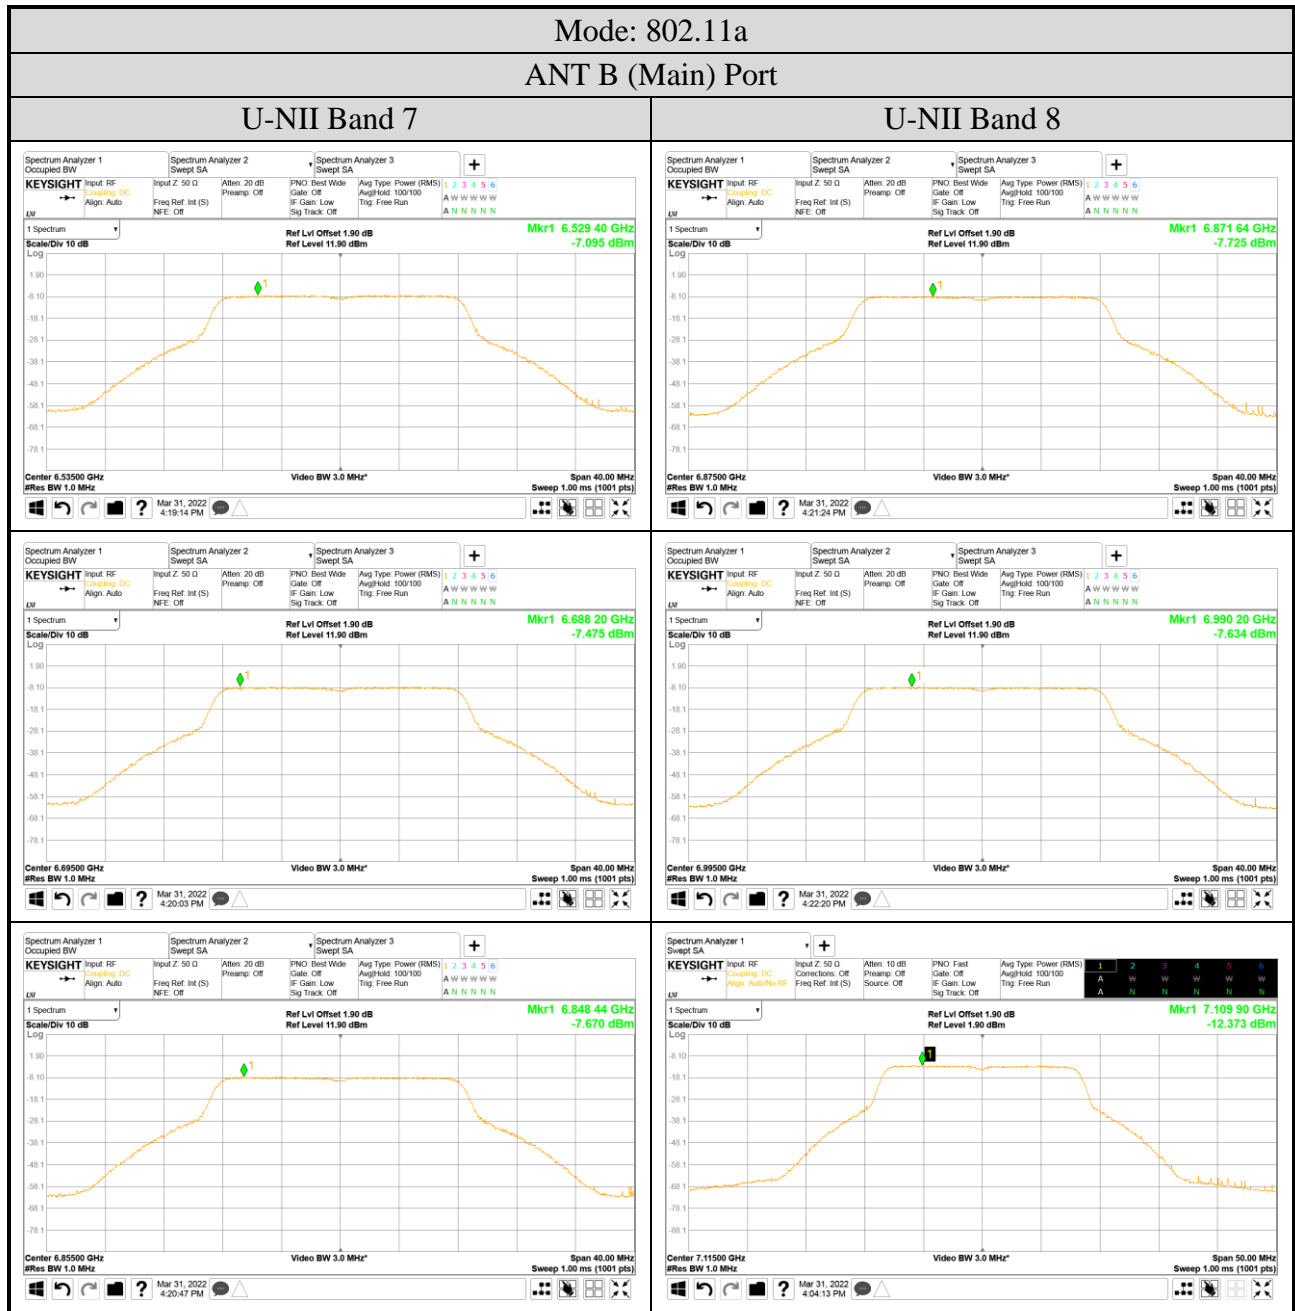

Audix Technology Corp.
 No. 491, Zhongfu Rd., Linkou Dist.,
 New Taipei City 244, Taiwan

Tel: +886 2 26099301
 Fax: +886 2 26099303

- For ANT B (Main) Port
- OFDM Modulation

● OFDMA Modulation

ANT B (Main) Port	
Tones: 26T	Tones: 242T
RU Index: 18	RU Index: S61
Mode: 802.11ax-HE80	Mode: 802.11ax-HE160
Centre Frequency: 7025MHz	Centre Frequency: 6985MHz
Tones: 52T	Tones: 484T
RU Index: 37	RU Index: S65
Mode: 802.11ax-HE40	Mode: 802.11ax-HE160
Centre Frequency: 7085MHz	Centre Frequency: 6985MHz
Tones: 106T	Tones: 996T
RU Index: 53	RU Index: 67
Mode: 802.11ax-HE40	Mode: 802.11ax-HE160
Centre Frequency: 7085MHz	Centre Frequency: 6985MHz