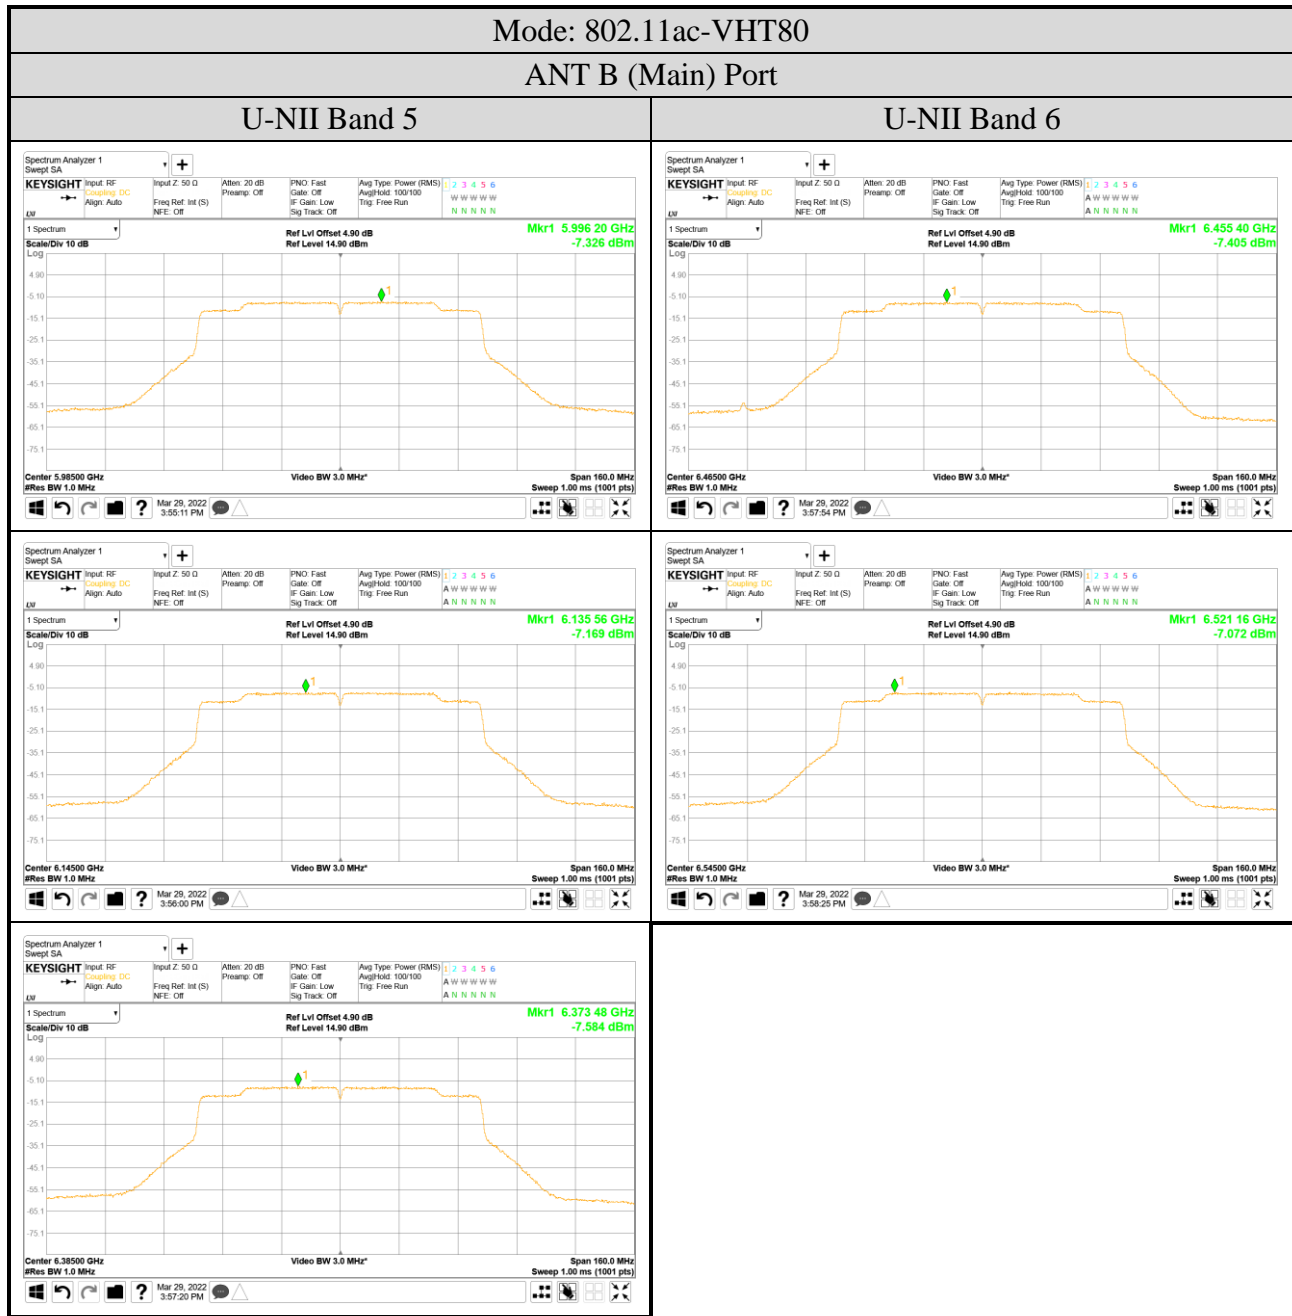

Audix Technology Corp.
 No. 491, Zhongfu Rd., Linkou Dist.,
 New Taipei City 244, Taiwan

Tel: +886 2 26099301
 Fax: +886 2 26099303

- For ANT B (Main) Port
- OFDM Modulation

● OFDMA Modulation

ANT B (Main) Port	
Tones: 26T	Tones: 242T
RU Index: 18	RU Index: S61
Mode: 802.11ax-HE80	Mode: 802.11ax-HE160
Centre Frequency: 7025MHz	Centre Frequency: 6985MHz
Tones: 52T	Tones: 484T
RU Index: 37	RU Index: S65
Mode: 802.11ax-HE40	Mode: 802.11ax-HE160
Centre Frequency: 7085MHz	Centre Frequency: 6985MHz
Tones: 106T	Tones: 996T
RU Index: 53	RU Index: 67
Mode: 802.11ax-HE40	Mode: 802.11ax-HE160
Centre Frequency: 7085MHz	Centre Frequency: 6985MHz