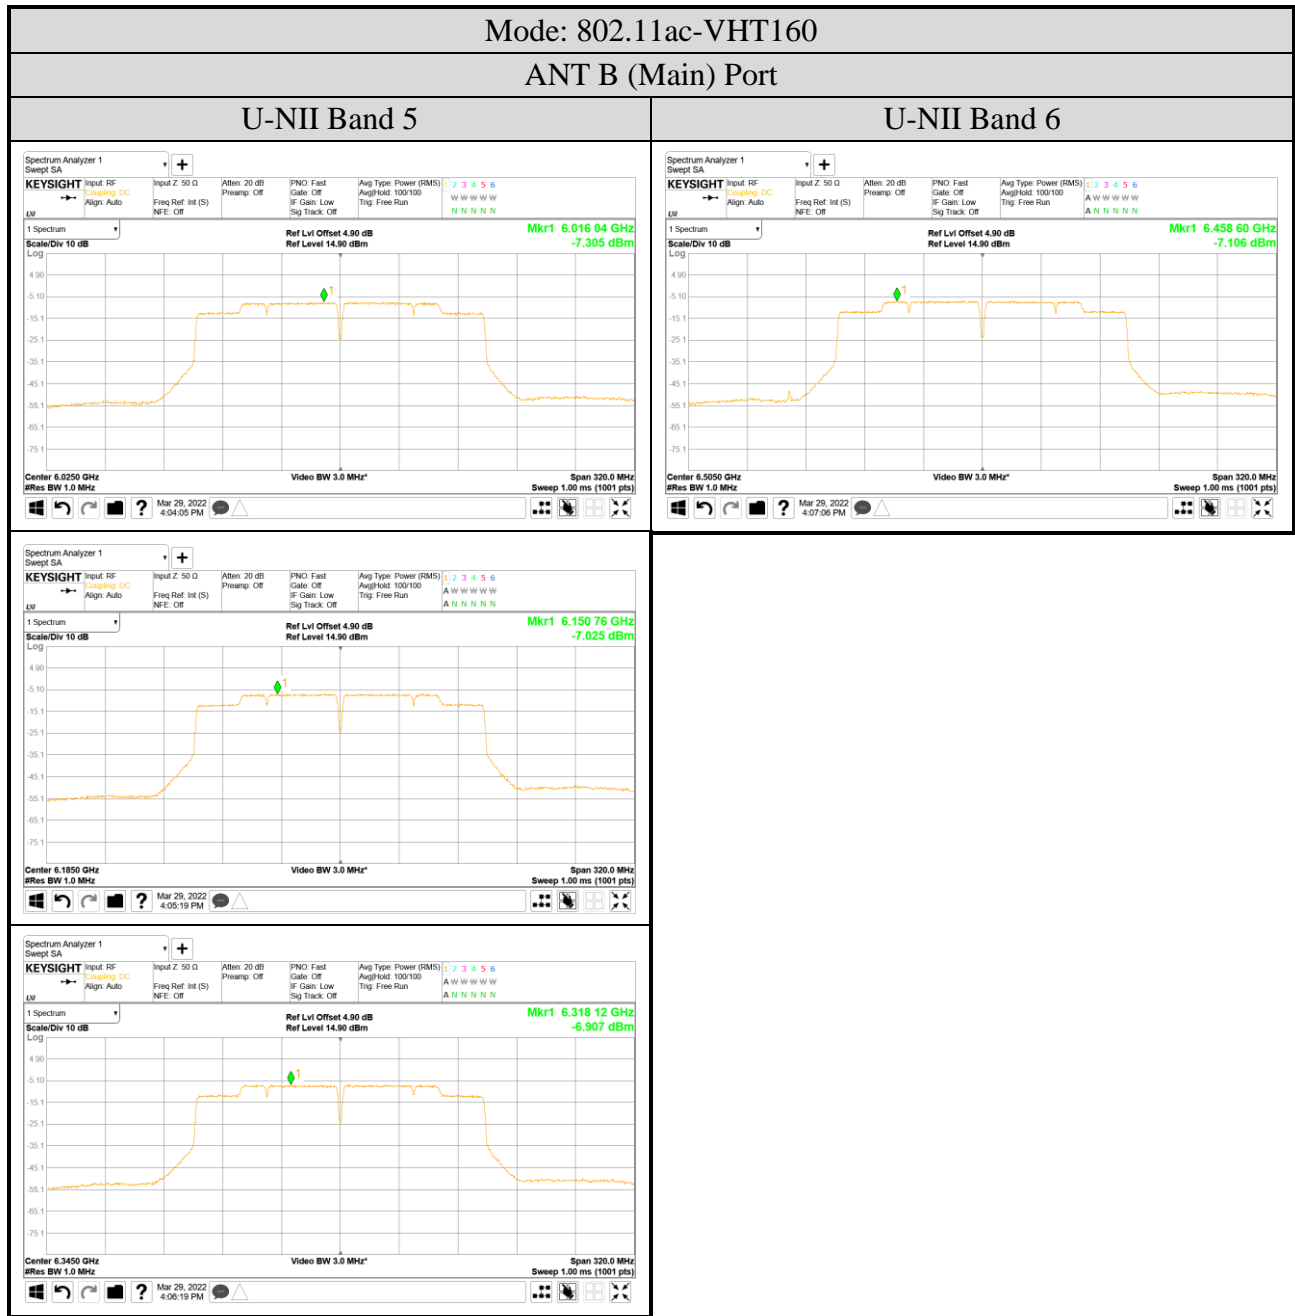

Audix Technology Corp.
 No. 491, Zhongfu Rd., Linkou Dist.,
 New Taipei City 244, Taiwan

Tel: +886 2 26099301
 Fax: +886 2 26099303

- For ANT B (Main) Port
- OFDM Modulation

● OFDMA Modulation

ANT B (Main) Port	
Tones: 26T	Tones: 242T
RU Index: 18	RU Index: S61
Mode: 802.11ax-HE80	Mode: 802.11ax-HE160
Centre Frequency: 7025MHz	Centre Frequency: 6985MHz
Tones: 52T	Tones: 484T
RU Index: 37	RU Index: S65
Mode: 802.11ax-HE40	Mode: 802.11ax-HE160
Centre Frequency: 7085MHz	Centre Frequency: 6985MHz
Tones: 106T	Tones: 996T
RU Index: 53	RU Index: 67
Mode: 802.11ax-HE40	Mode: 802.11ax-HE160
Centre Frequency: 7085MHz	Centre Frequency: 6985MHz