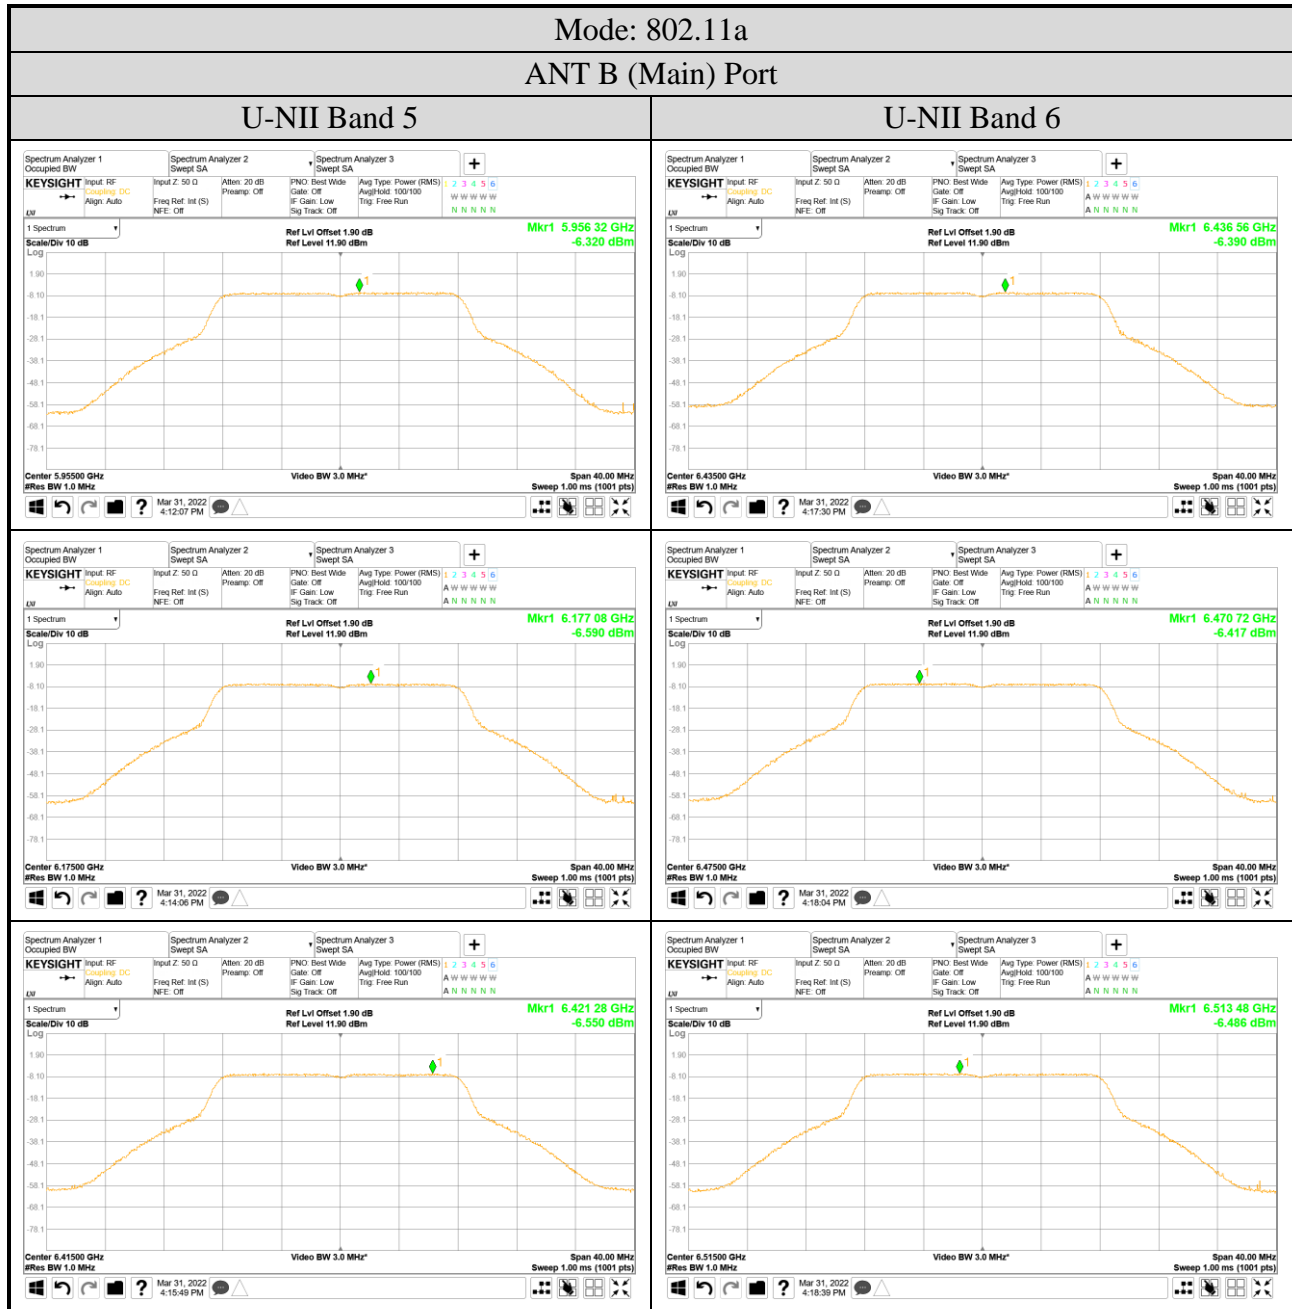

Audix Technology Corp.
 No. 491, Zhongfu Rd., Linkou Dist.,
 New Taipei City 244, Taiwan

Tel: +886 2 26099301
 Fax: +886 2 26099303

- For ANT B (Main) Port
- OFDM Modulation

● OFDMA Modulation

ANT B (Main) Port	
Tones: 26T	Tones: 242T
RU Index: 18	RU Index: S61
Mode: 802.11ax-HE80	Mode: 802.11ax-HE160
Centre Frequency: 7025MHz	Centre Frequency: 6985MHz
Tones: 52T	Tones: 484T
RU Index: 37	RU Index: S65
Mode: 802.11ax-HE40	Mode: 802.11ax-HE160
Centre Frequency: 7085MHz	Centre Frequency: 6985MHz
Tones: 106T	Tones: 996T
RU Index: 53	RU Index: 67
Mode: 802.11ax-HE40	Mode: 802.11ax-HE160
Centre Frequency: 7085MHz	Centre Frequency: 6985MHz