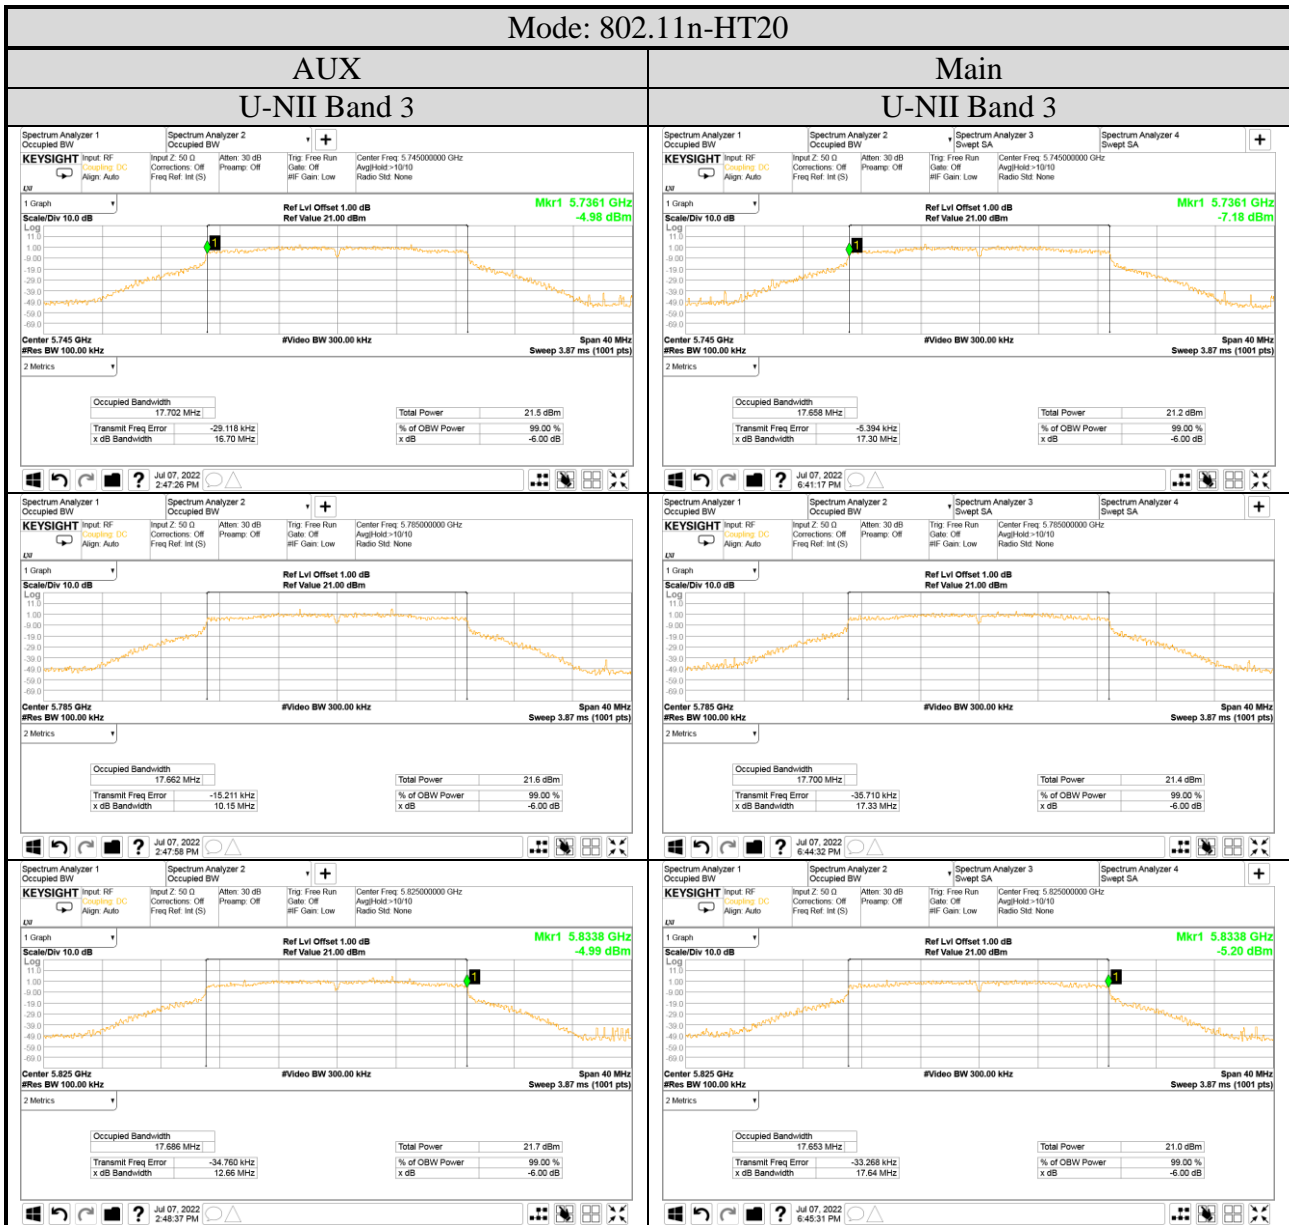

● For Emission (6dB) Bandwidth

● For Occupied (99%) Bandwidth