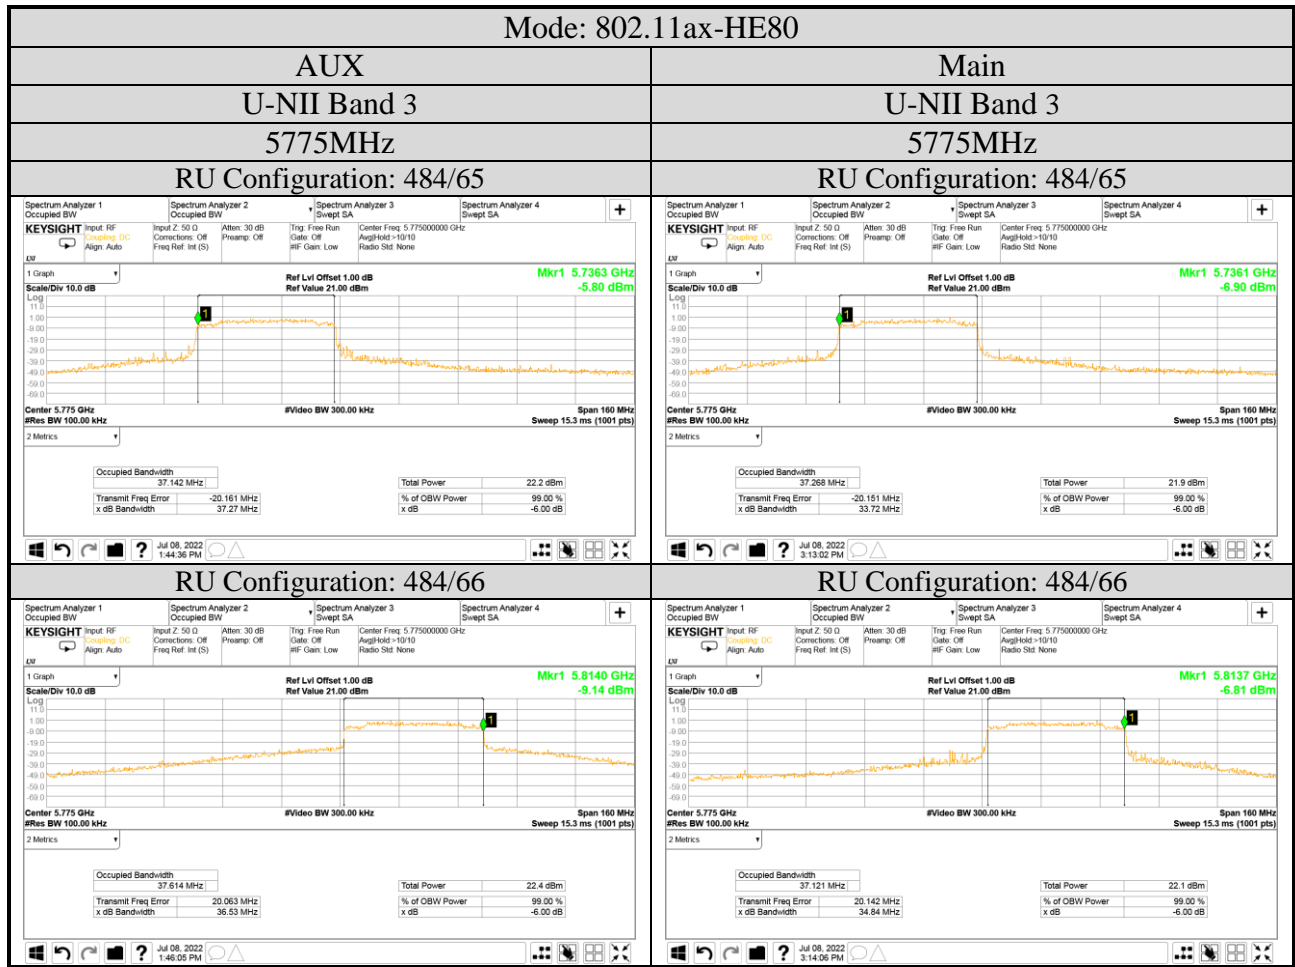

● For Emission (6dB) Bandwidth

● For Occupied (99%) Bandwidth