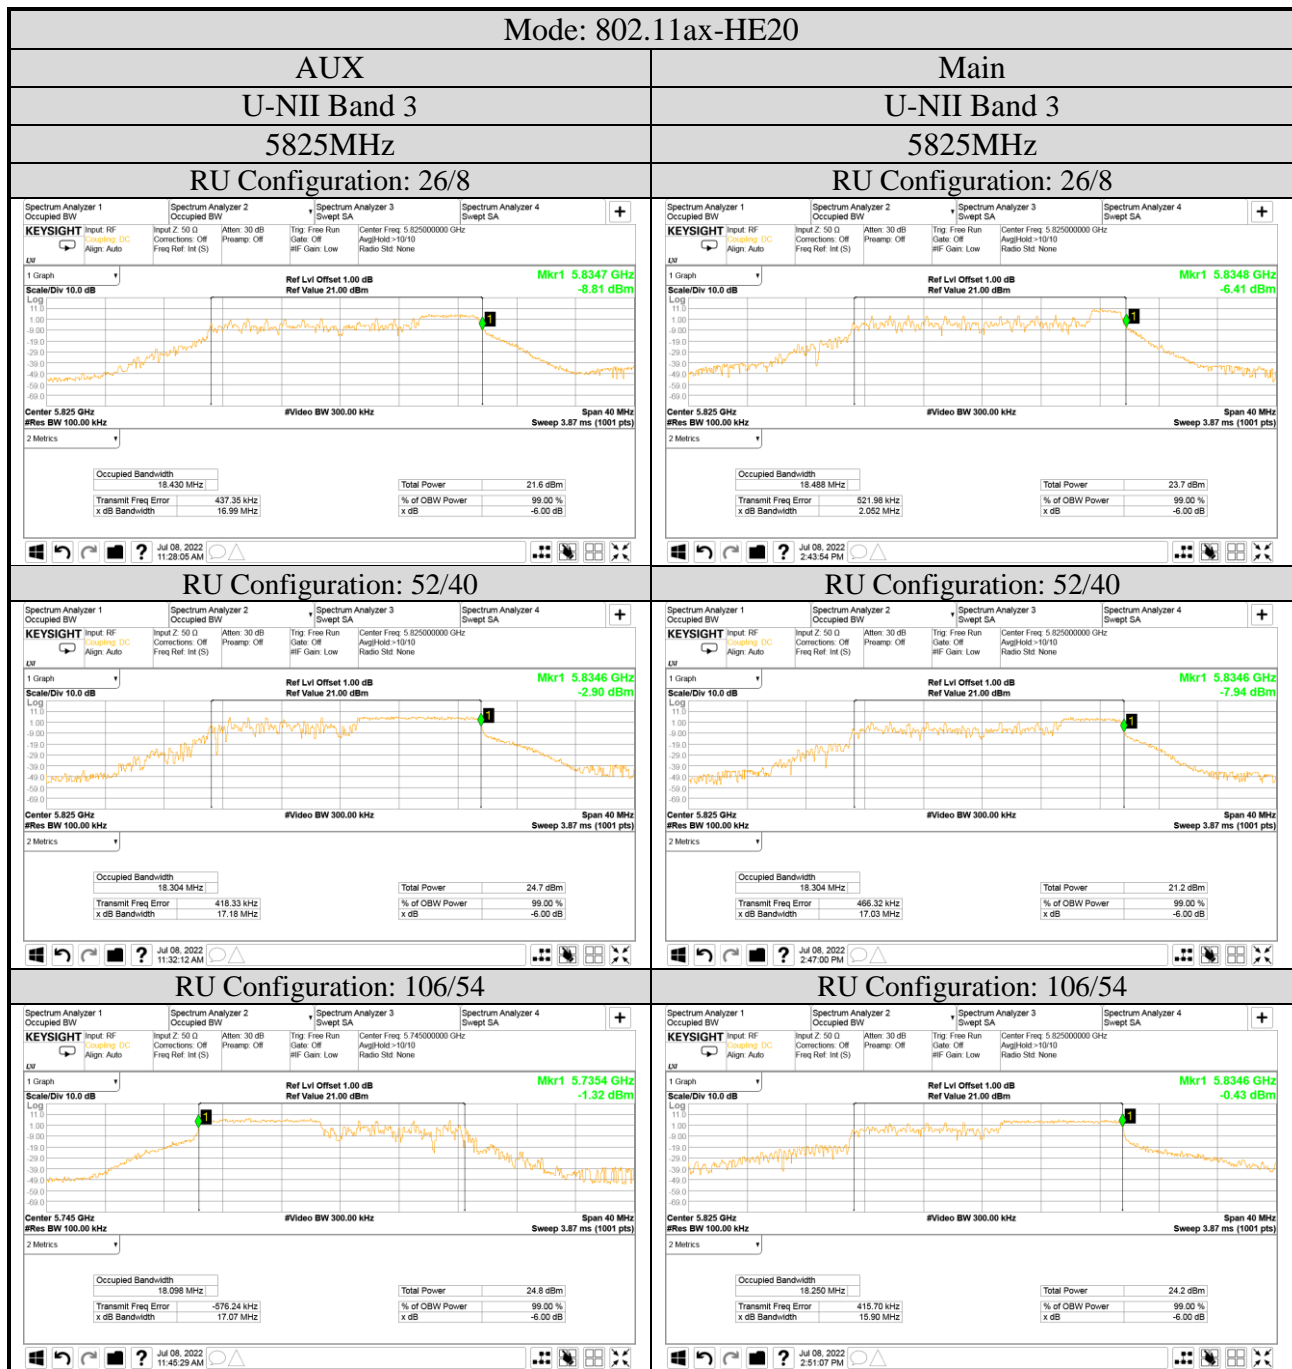

● For Emission (6dB) Bandwidth

● For Occupied (99%) Bandwidth