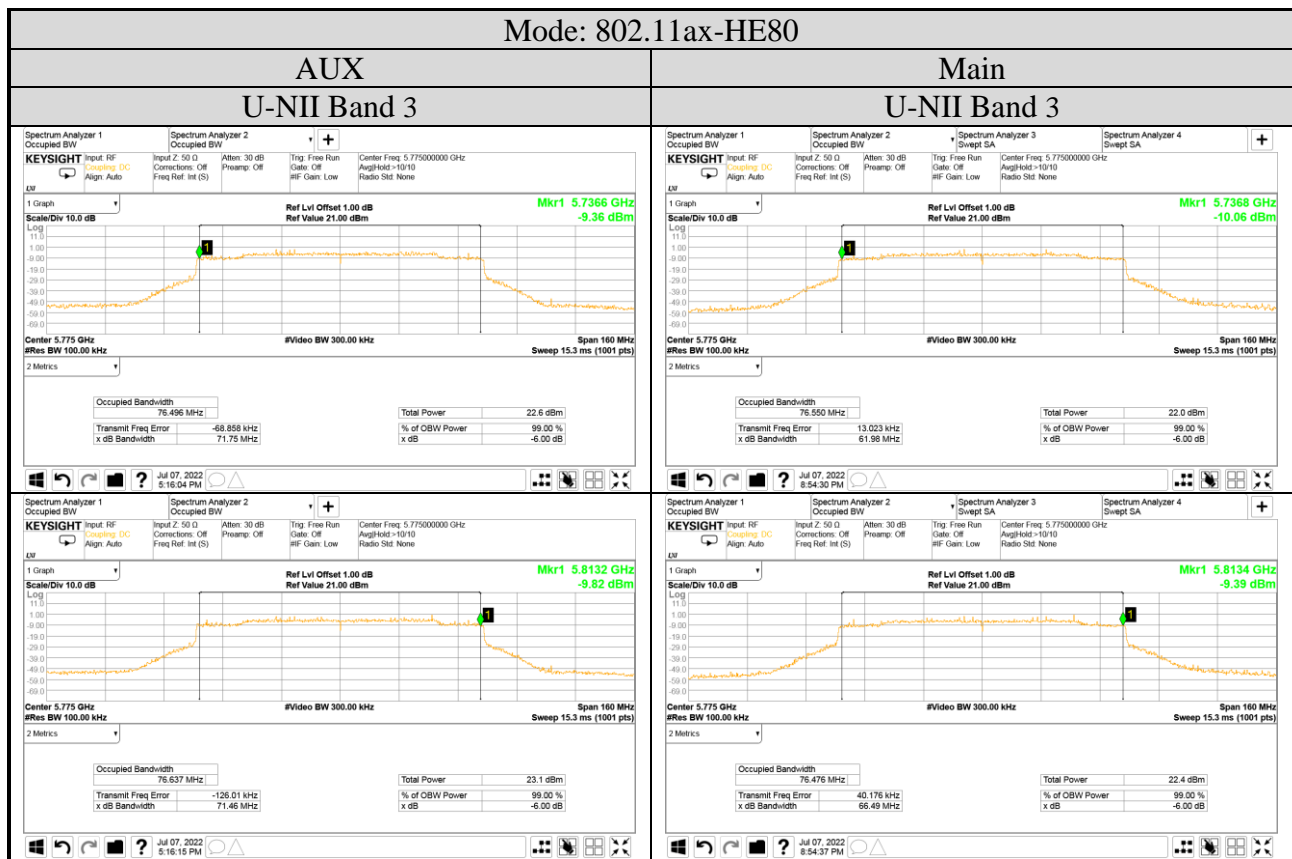

● For Emission (6dB) Bandwidth

● For Occupied (99%) Bandwidth