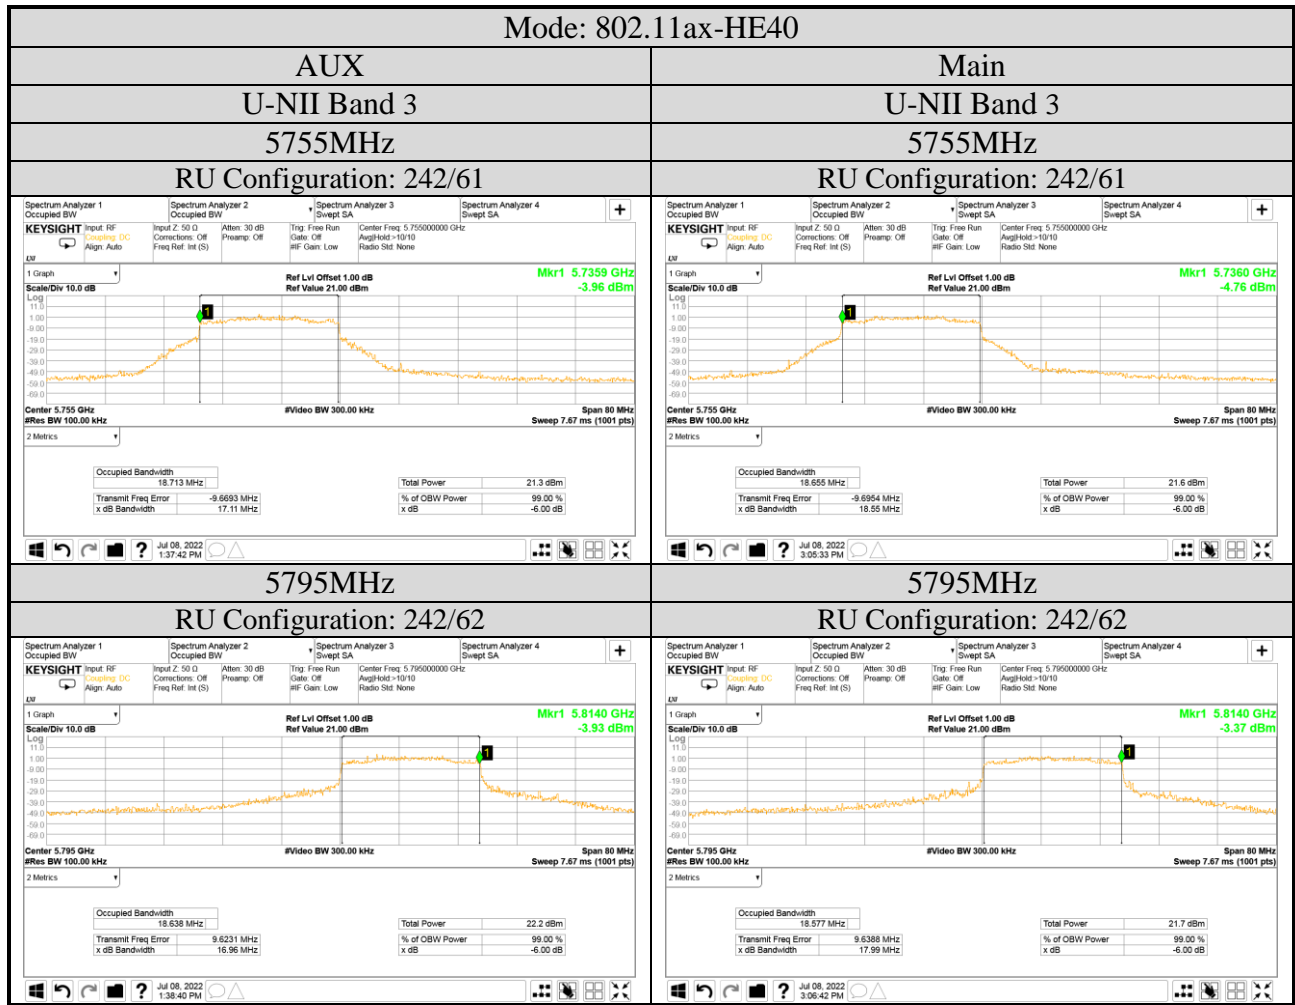

● For Emission (6dB) Bandwidth

● For Occupied (99%) Bandwidth