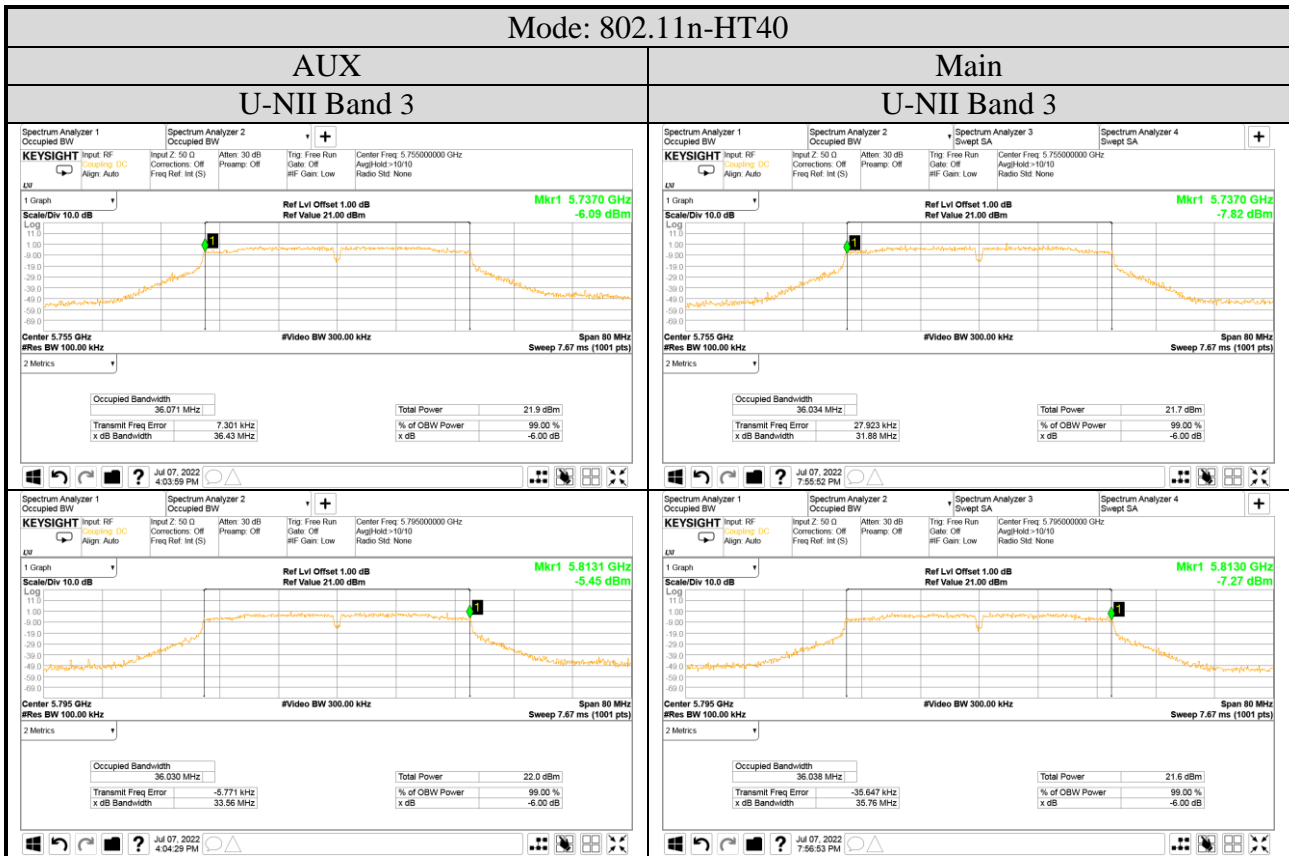

● For Emission (6dB) Bandwidth

● For Occupied (99%) Bandwidth