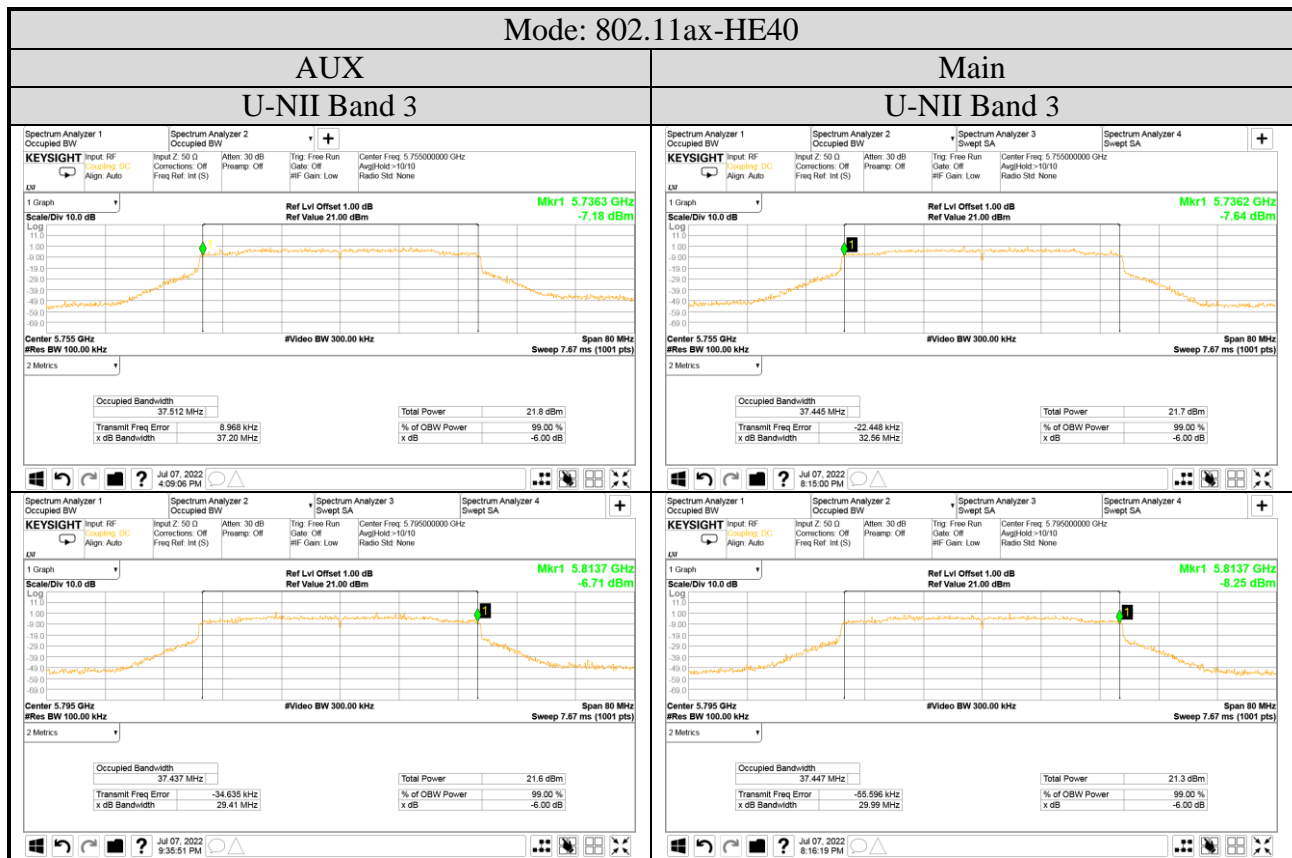

● For Emission (6dB) Bandwidth

● For Occupied (99%) Bandwidth