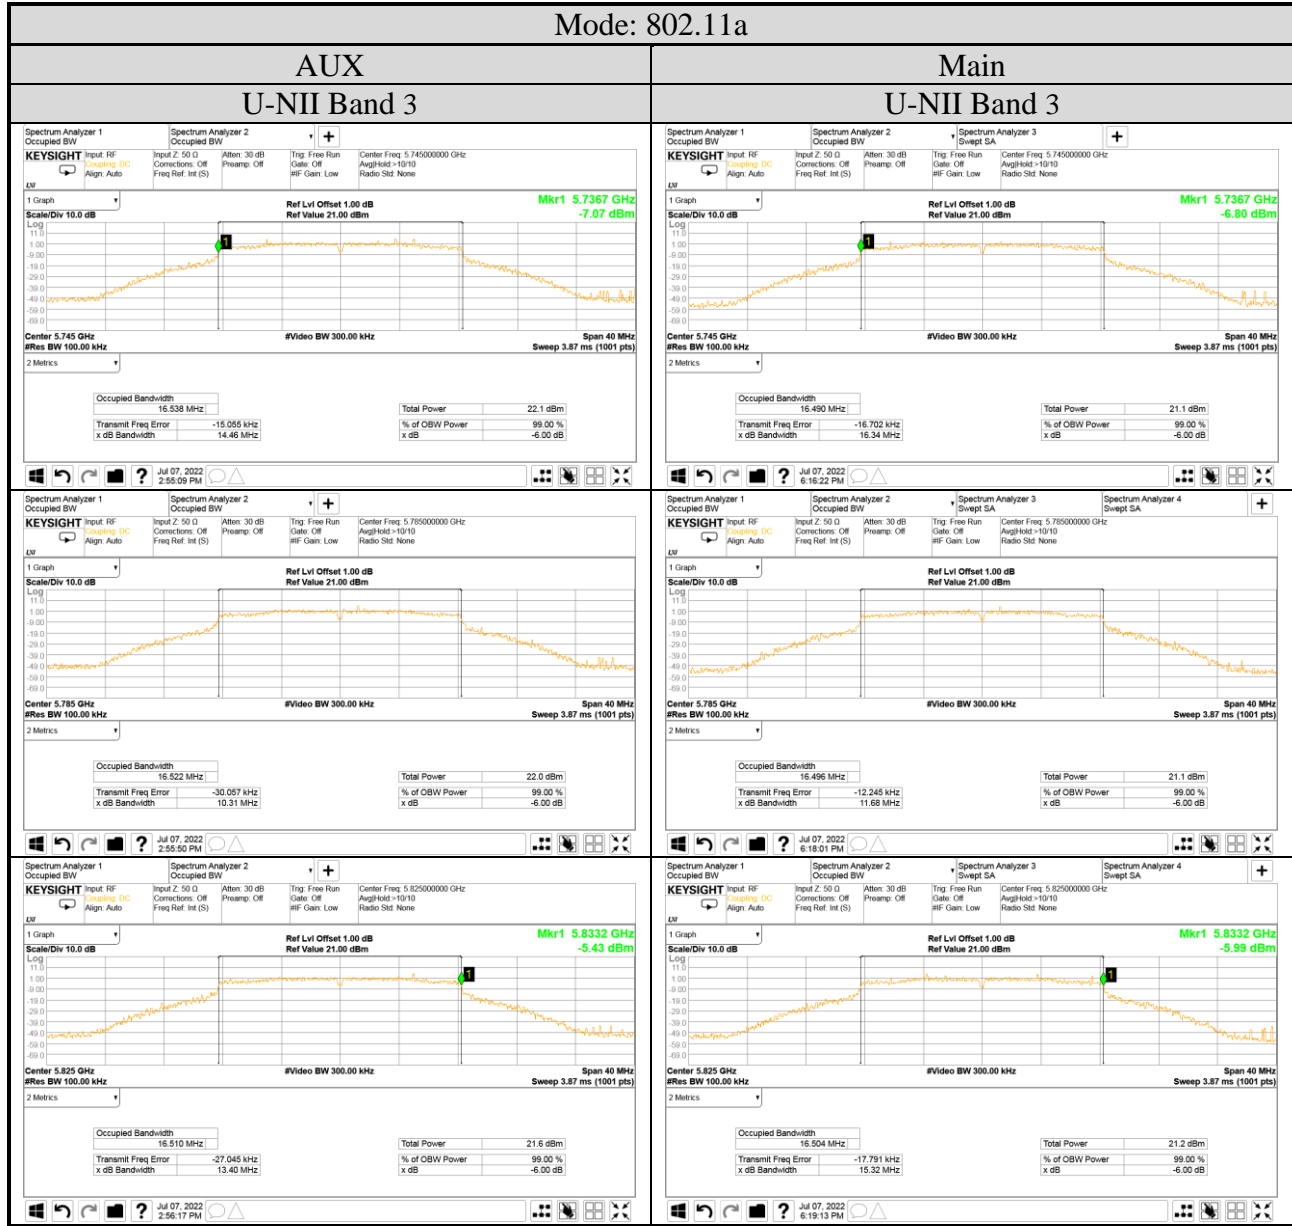

● For Emission (6dB) Bandwidth

● For Occupied (99%) Bandwidth