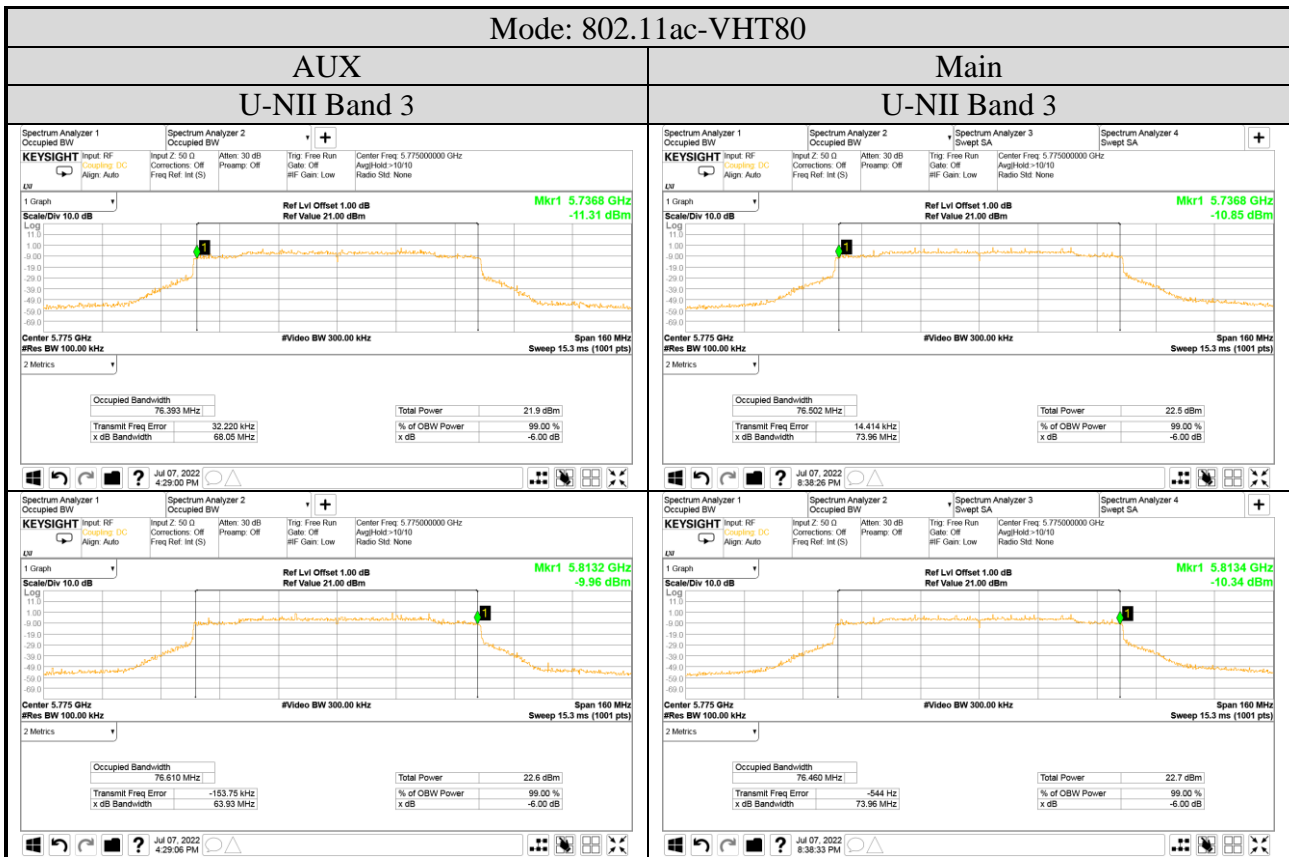

● For Emission (6dB) Bandwidth

● For Occupied (99%) Bandwidth