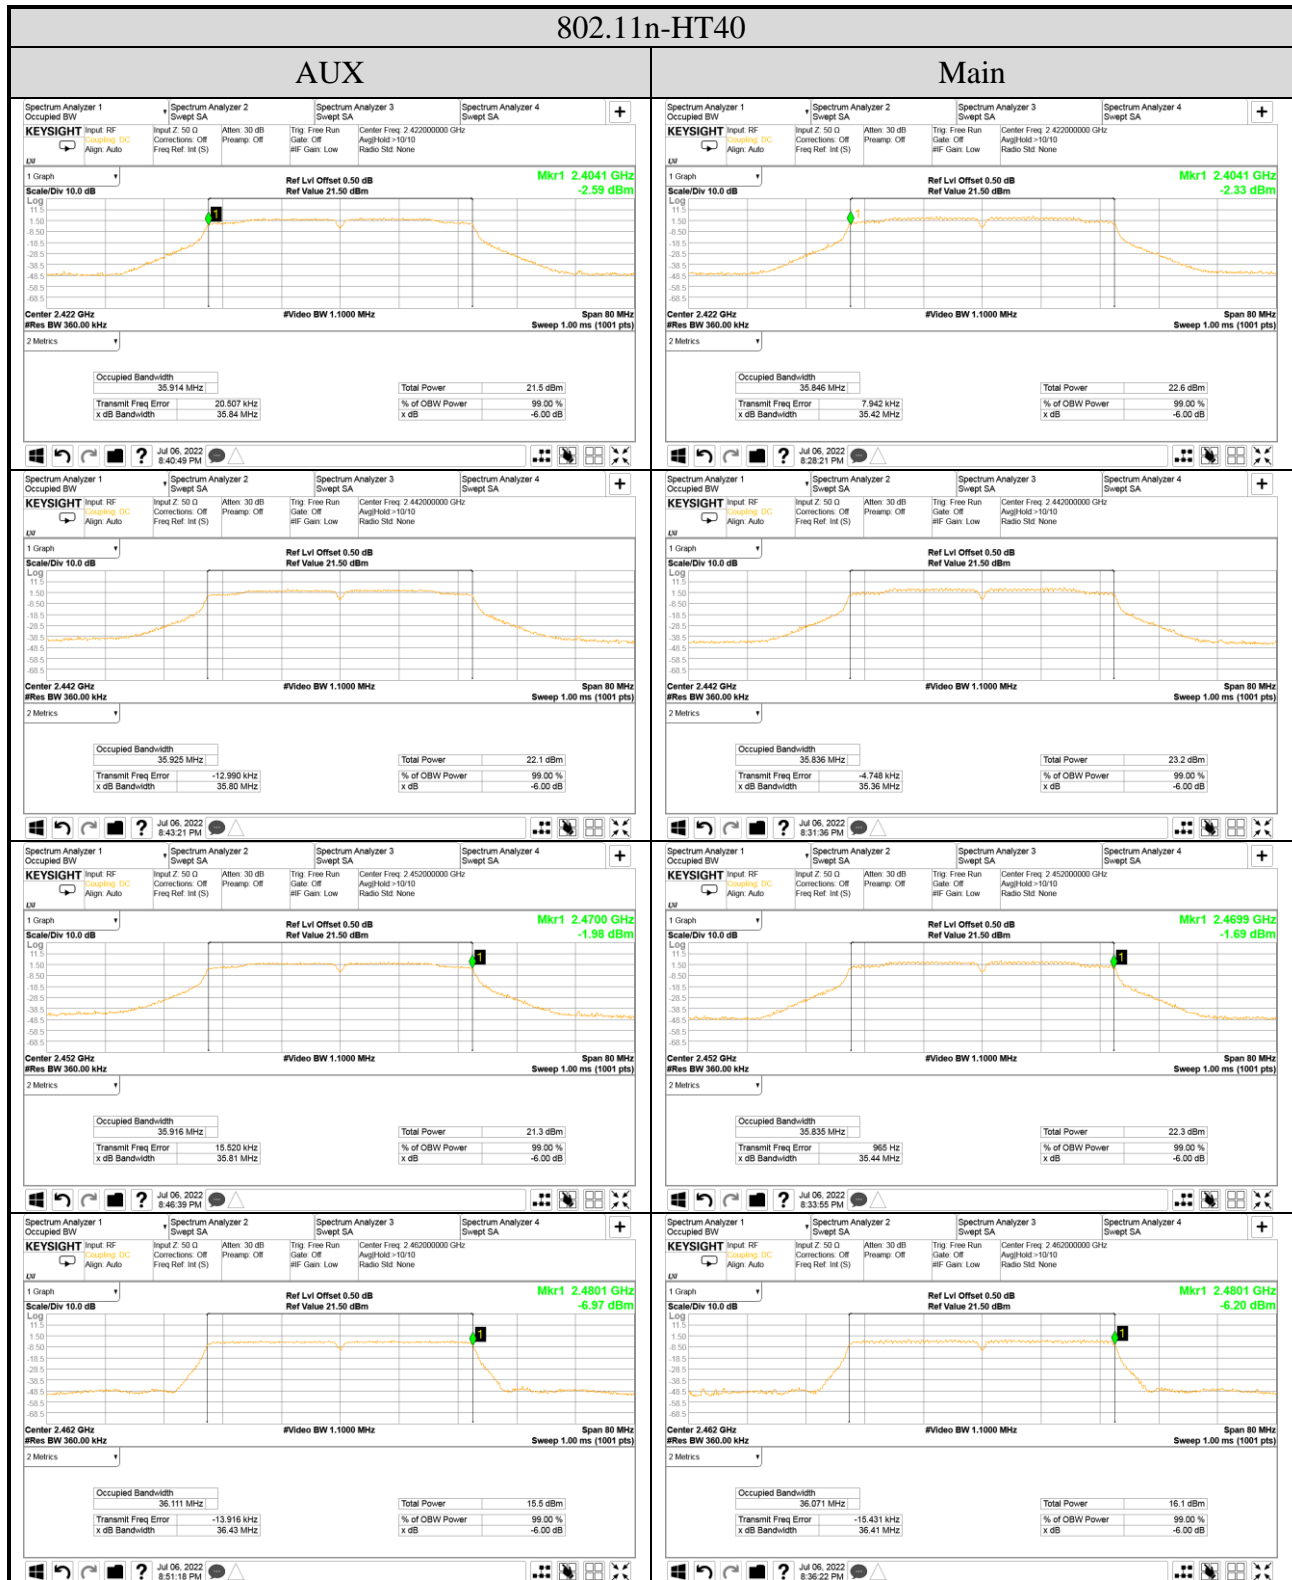

● Occupied (99%) Bandwidth

802.11n-HT40

802.11ax-HE20