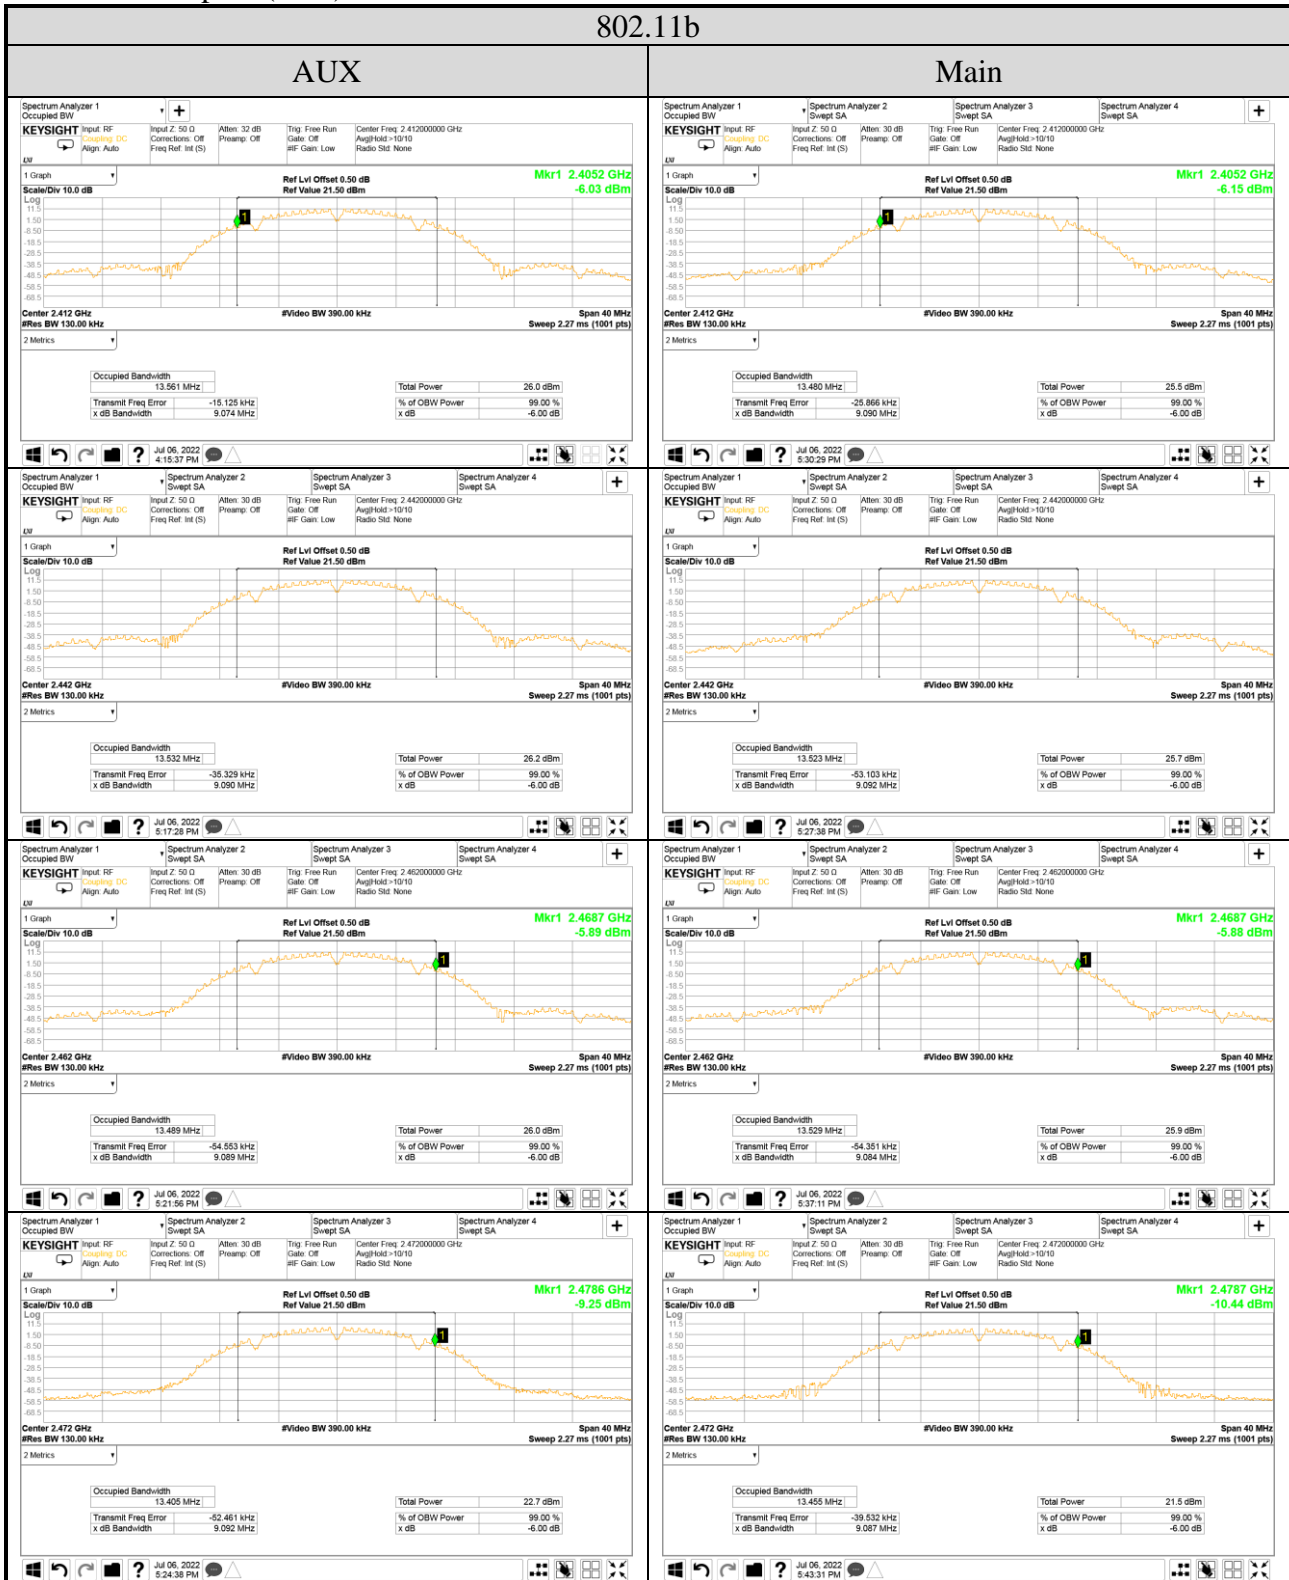

● Occupied (99%) Bandwidth

802.11n-HT40

802.11ax-HE20