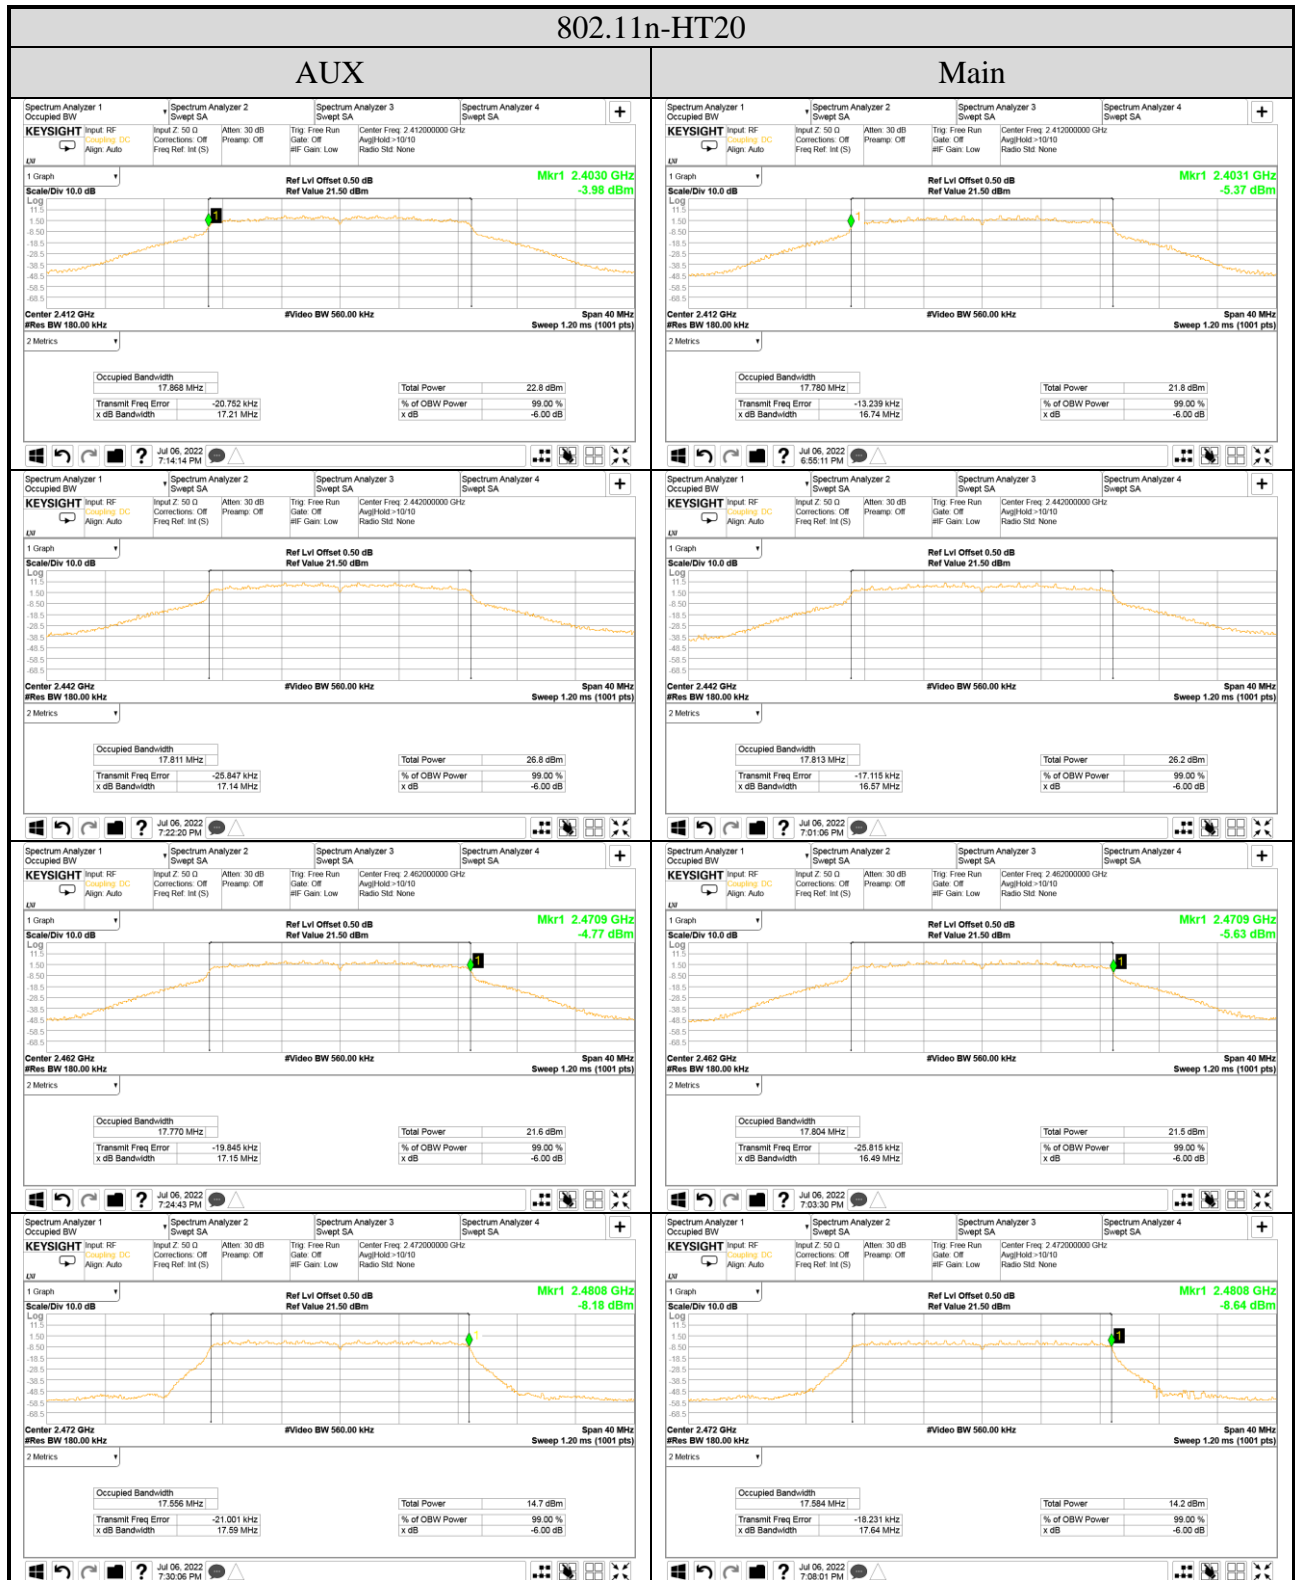

● Occupied (99%) Bandwidth

802.11n-HT40

802.11ax-HE20