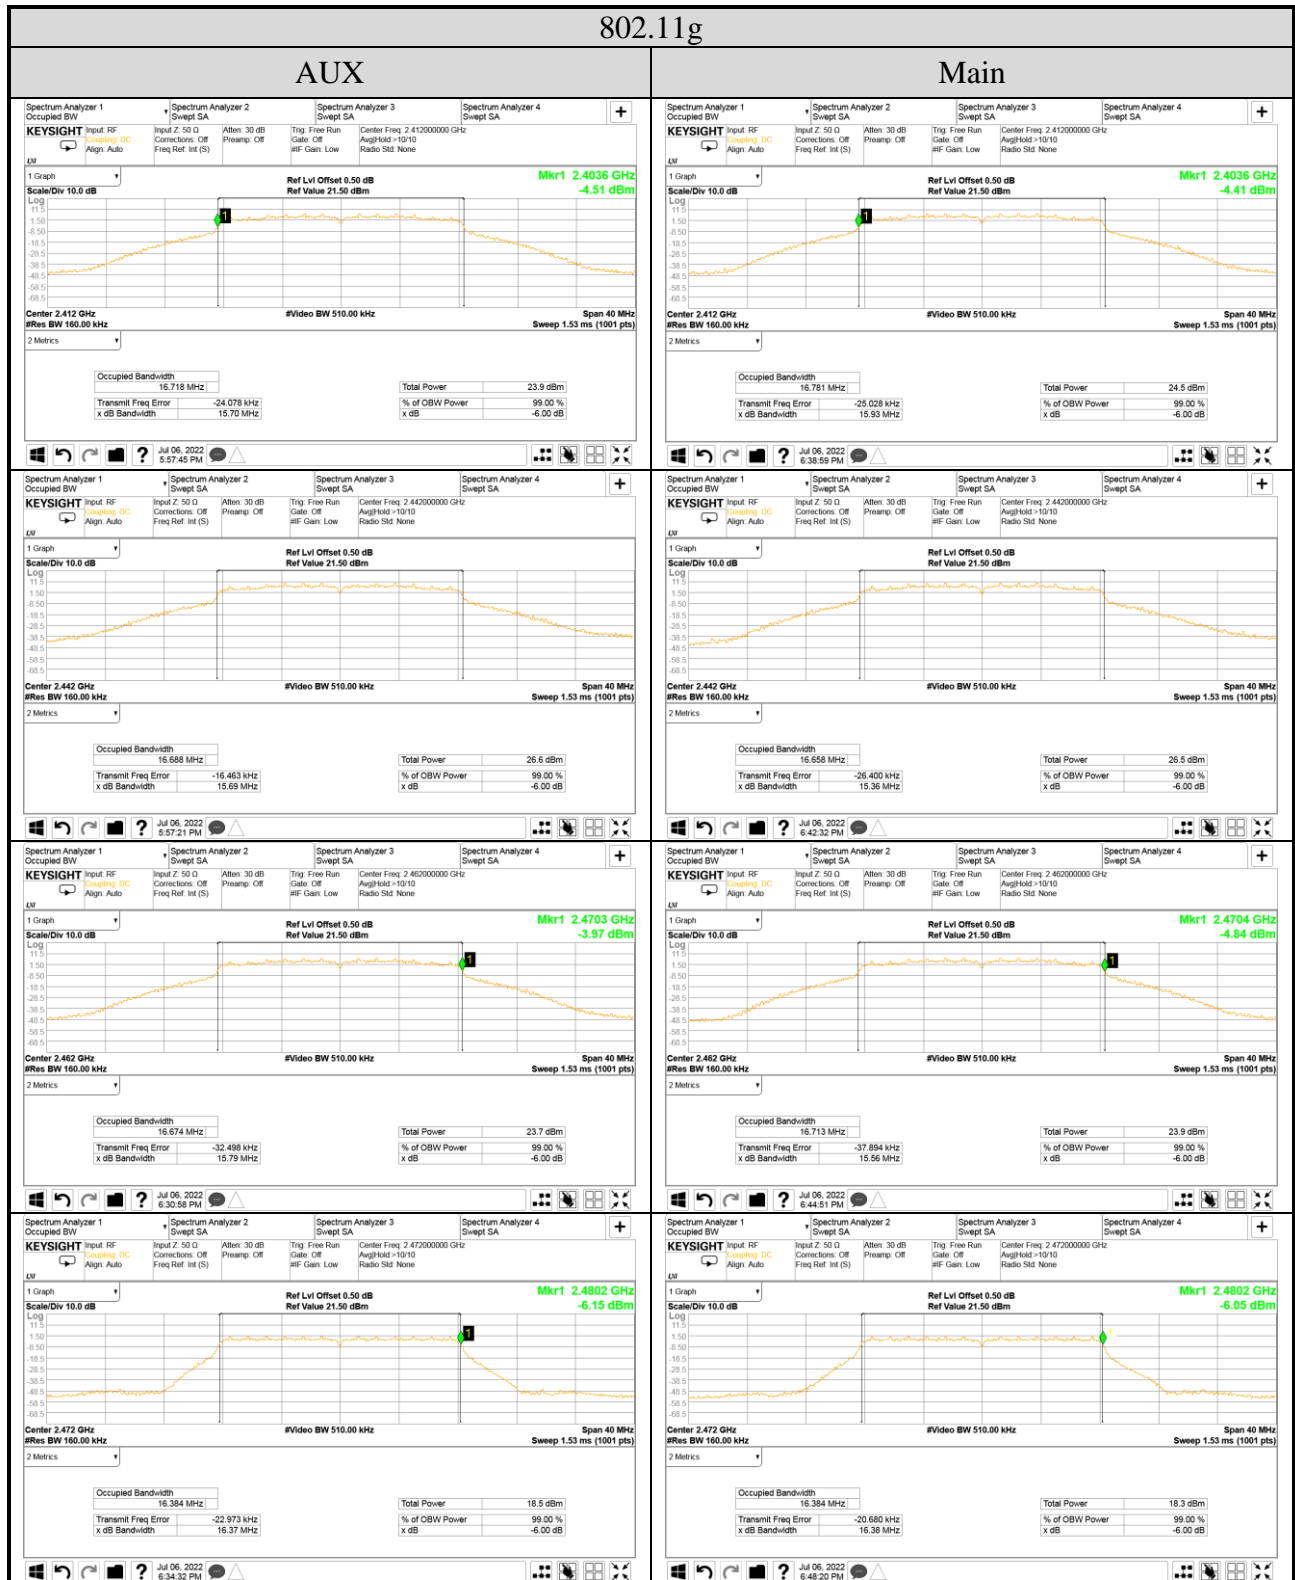

● Occupied (99%) Bandwidth

802.11n-HT40

802.11ax-HE20